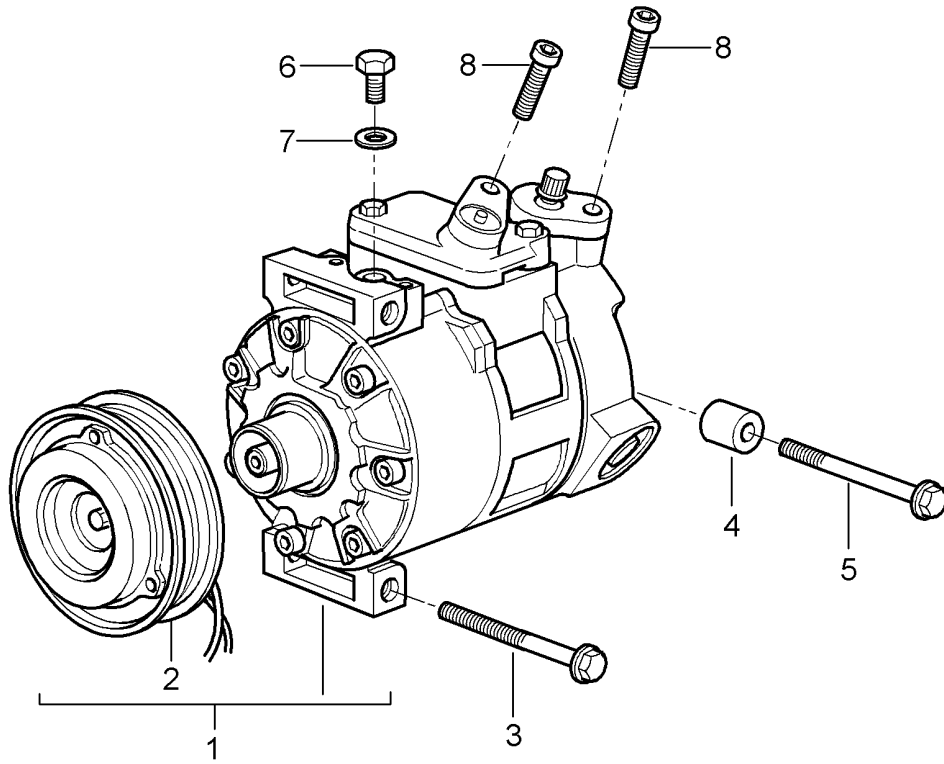

Model: 997T07

Model life 2007>>2009

Model: 997T07

Model life 2007>>2009

Pos	Part Number	Description	Remark	Qty	Model
1	996 126 011 52	Compressor		1	
2	996 573 926 00	Compressor Magnetic coupling		1	
3	900 385 102 01	repair set Torx screw		2	
4	996 126 102 71	BM 8 X 90 Distance piece		1	
5	900 385 281 01	Torx screw BM 8 X 120		1	
6	996 573 926 01	Oil filler screw		1	
7	996 573 926 02	seal ring		1	
8	900 067 147 02	Socket head bolt M8 X 25		2	
8	900 067 147 01	Discontinued part Socket head bolt M8 X 25		2	
-	000 043 200 04	Compressor oil 250ML		1