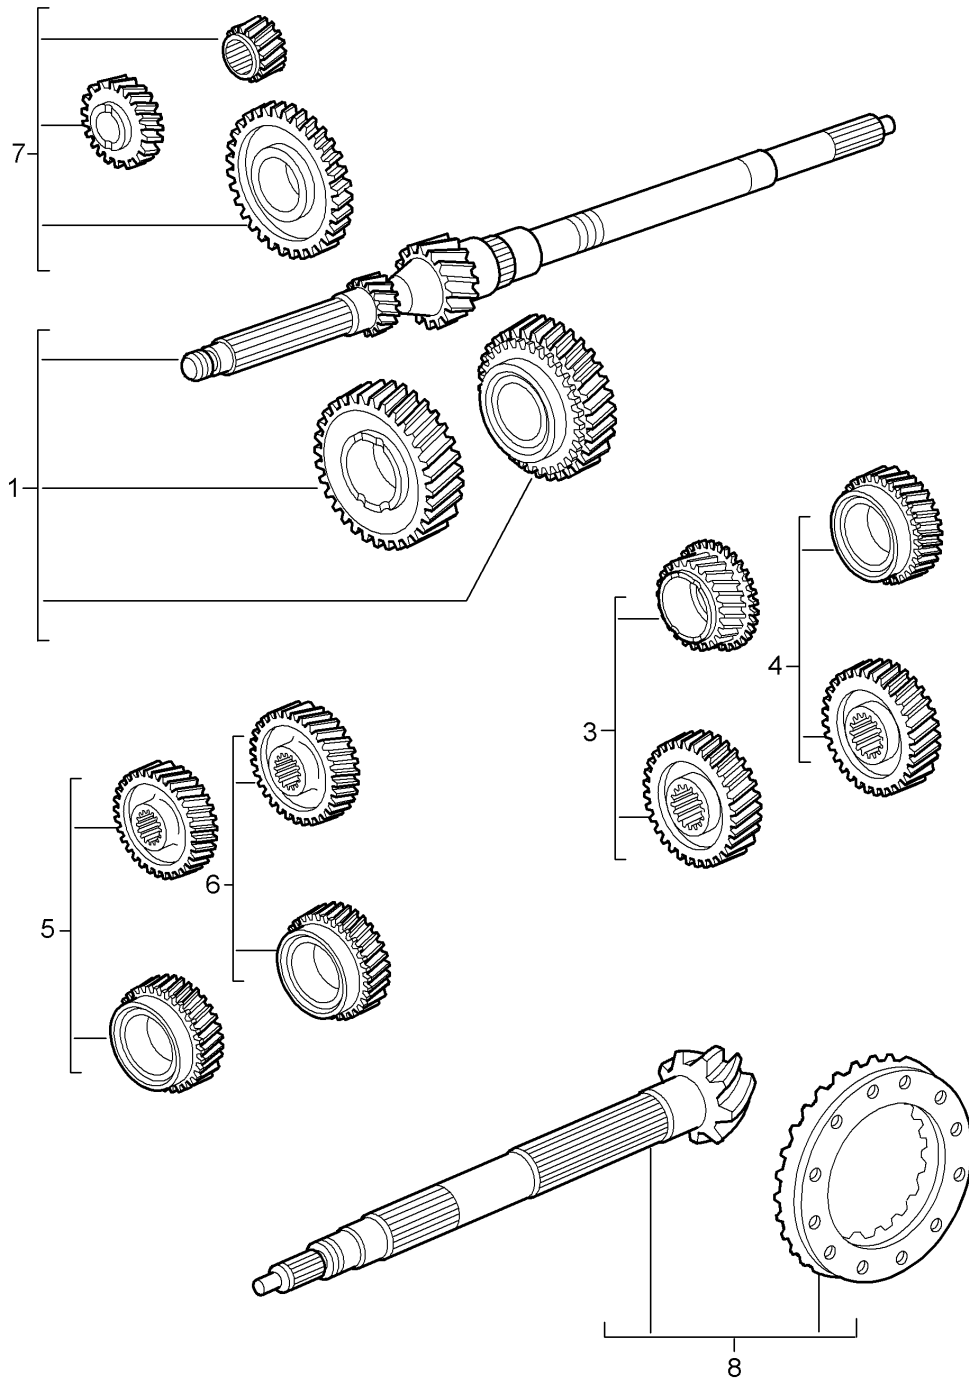

Model: 997T07

Model life 2007>>2009

Model: 997T07

Model life 2007>>2009

Pos	Part Number	Description	Remark	Qty	Model
1	997 302 901 88	Gear wheel sets gear set 1st / 2nd gear 1st gear Z = 41 : 13 2nd gear Z = 34 : 18		1	G9788
3	997 302 953 88	gear set 3rd gear Z = 35 : 25		1	
4	997 302 954 88	gear set 4th speed Z = 35 : 32		1	
5	997 302 955 88	gear set 5th gear Z = 33 : 37		1	
6	997 302 956 88	gear set 6th gear Z = 33 : 45		1	
7	997 302 907 88	gear set Reverse gear		1	
8	950 302 911 71	pinion gear set 31 : 9		1