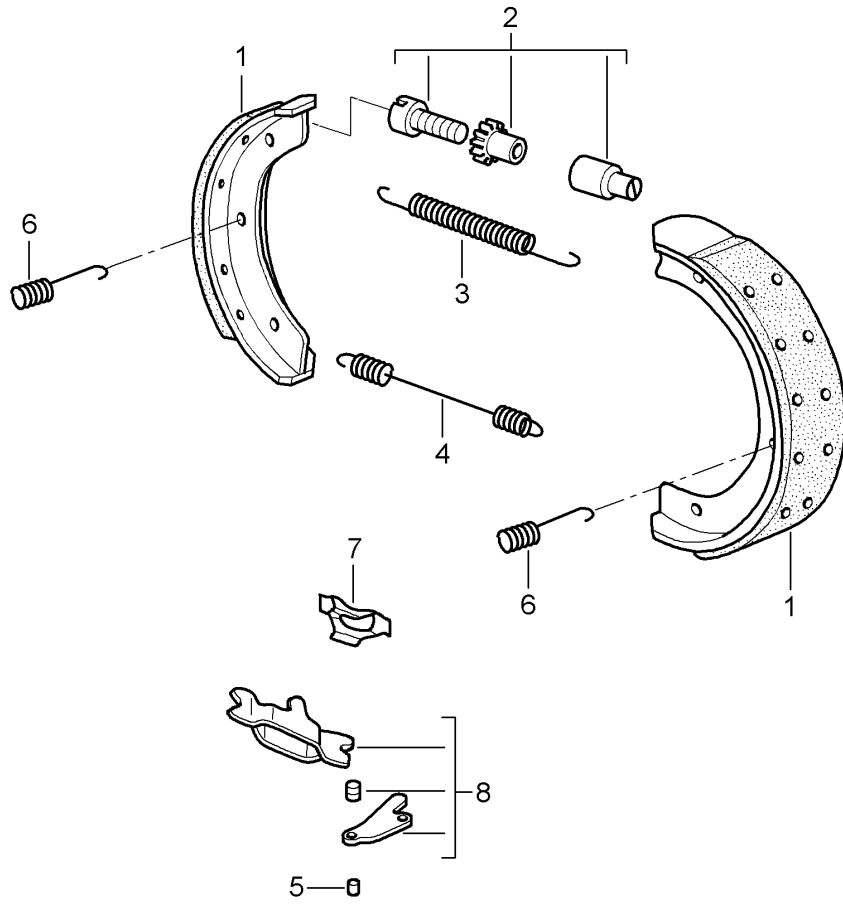

Model: 997T07

Model life 2007>>2009

Model: 997T07

Model life 2007>>2009

Pos	Part Number	Description	Remark	Qty	Model
-		handbrake See technical manual			TURBO
		Group:			
		46 83 20			
1	997 352 993 01	Brake shoe 1 set		1	TURBO
		only in conj. with:			
		Pressure spring 997.352.741.00			
(1)	997 352 993 02	Brake shoe 1 set		1	GT2
2	993 352 071 00	adjustment screw Discontinued part		2	
(2)	298 609 723	adjustment screw		2	
3	997 352 721 01	tension spring Short Discontinued part		2	
(3)	298 609 717	tension spring Short		2	
4	997 352 723 02	tension spring Long		2	
5	993 352 737 00	Pin		2	
6	997 352 741 00	Pressure spring only in conj. with:		4	TURBO
		Brake shoe 997.352.993.01			
(6)	997 352 741 02	Pressure spring Discontinued part		4	GT2
(6)	298 609 583	Pressure spring		4	GT2
7	997 352 807 00	Support panel		2	
8	928 352 090 01	Push-button lock (complete)		2	