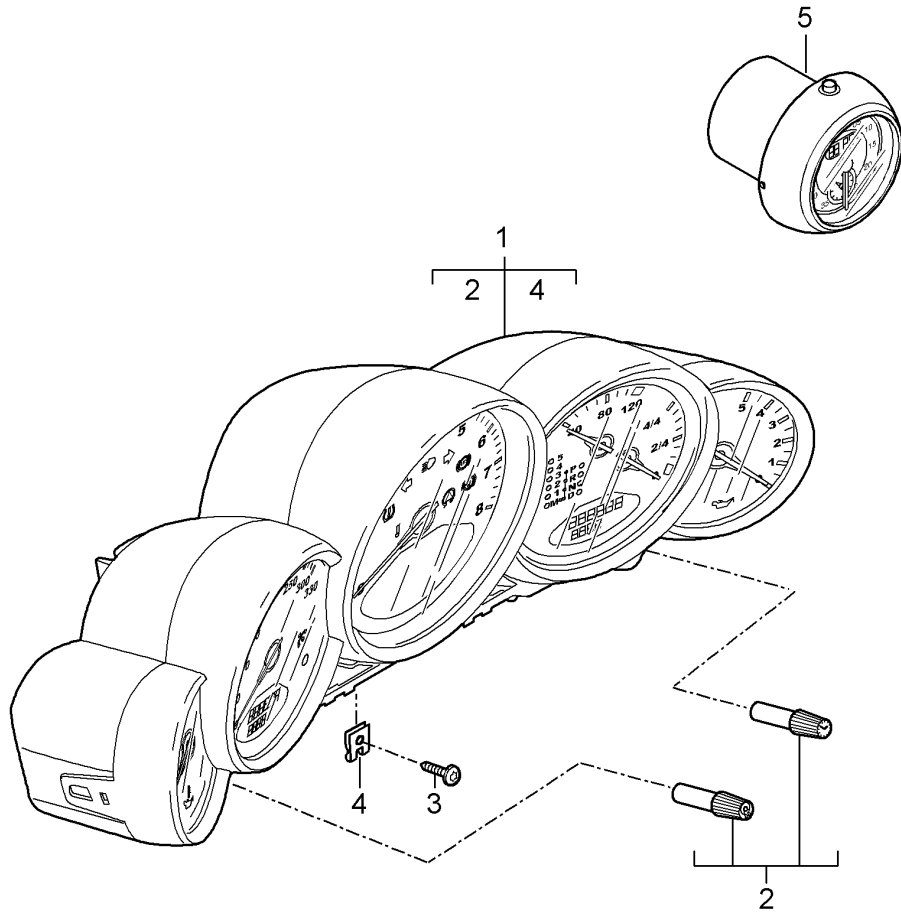

Model: 997T07

Model life 2007>>2009