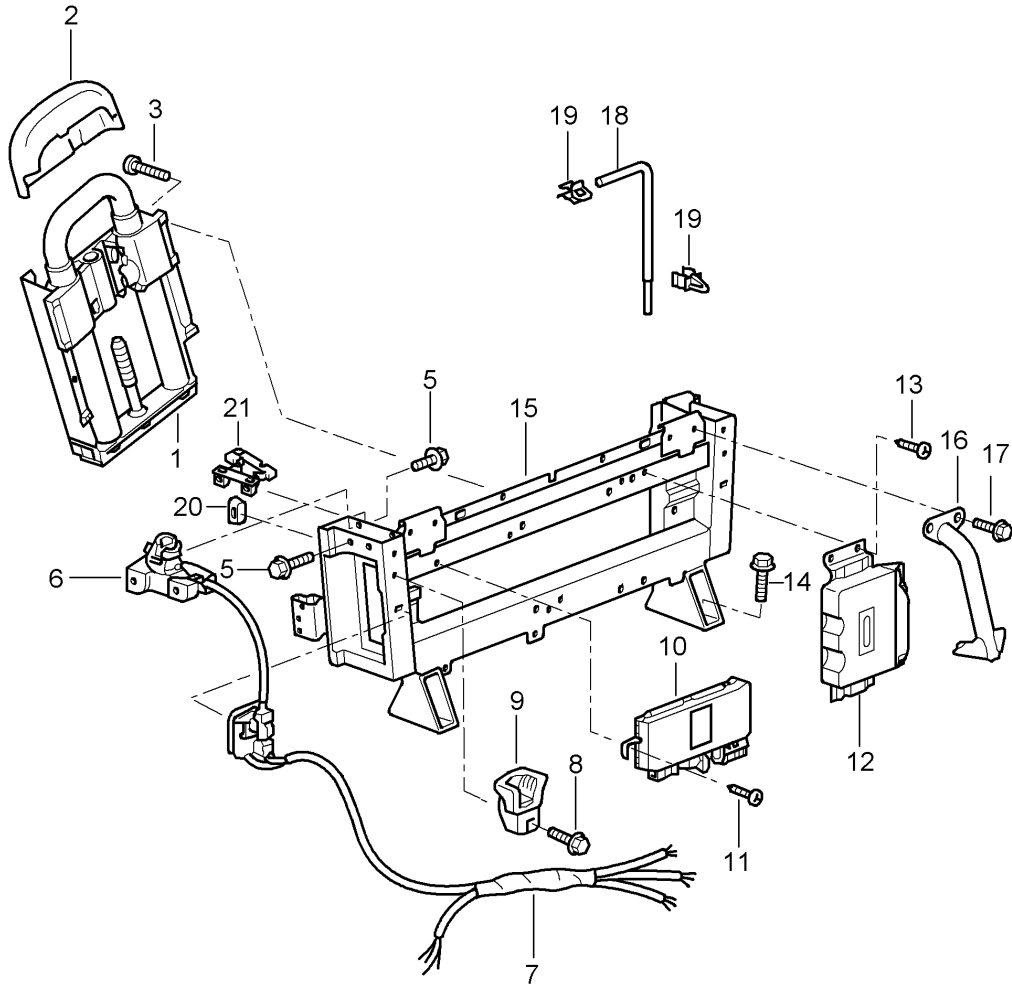

Model: 997T07

Model life 2007>>2009

Model: 997T07

Model life 2007>>2009

Pos	Part Number	Description	Remark	Qty	Model
(1)	997 580 021 02	roll bar		2	
2	996 580 191 01	Cassette		2	
3	900 067 394 01	Cover		12	
4	996 561 175 01	Socket head bolt		1	
		Flap for soft top box			
		see illustration:	811-011		
5	900 378 173 01	Hexagon bolt		6	
6		Support		2	PR:550
		see illustration:	811-016		
(6)	996 561 654 04	Support	right	1	
7	997 612 696 00	Wire set		1	
8	999 217 166 01	Hexagon bolt		2	
		M10 X 55			
9	996 561 463 02	Guide	left	1	
(9)	996 561 464 02	Guide	right	1	
10	997 618 111 03	Control unit for		1	
		convertible roof controls			
11	999 073 060 02	panel screw		X	
12		Control unit		X	
		- dme -			
		see illustration:	901-003		
13	999 073 228 09	panel screw		X	
14	999 385 006 01	Outer hexagon round screw		4	
15	997 580 311 03	Support frame		1	
16	997 580 331 02	Support	left	1	
(16)	997 580 332 02	Support	right	1	
17	900 385 097 01	Torx screw		X	
		BM10 X 35			
18	999 571 079 03	screwdriver		1	
19	999 507 633 40	Clip		2	
20	997 561 457 00	Sleeve		2	
21	996 561 297 00	Insert	left	1	
(21)	996 561 298 00	Insert	right	1	
22	999 650 176 40	Clip		3	
		for			
		Connector housing			
23	996 610 126 00	bracket for relay bracket		1	
		Relay carrier 2			
24	996 610 128 00	Retaining clip		1	
		Relay carrier 2