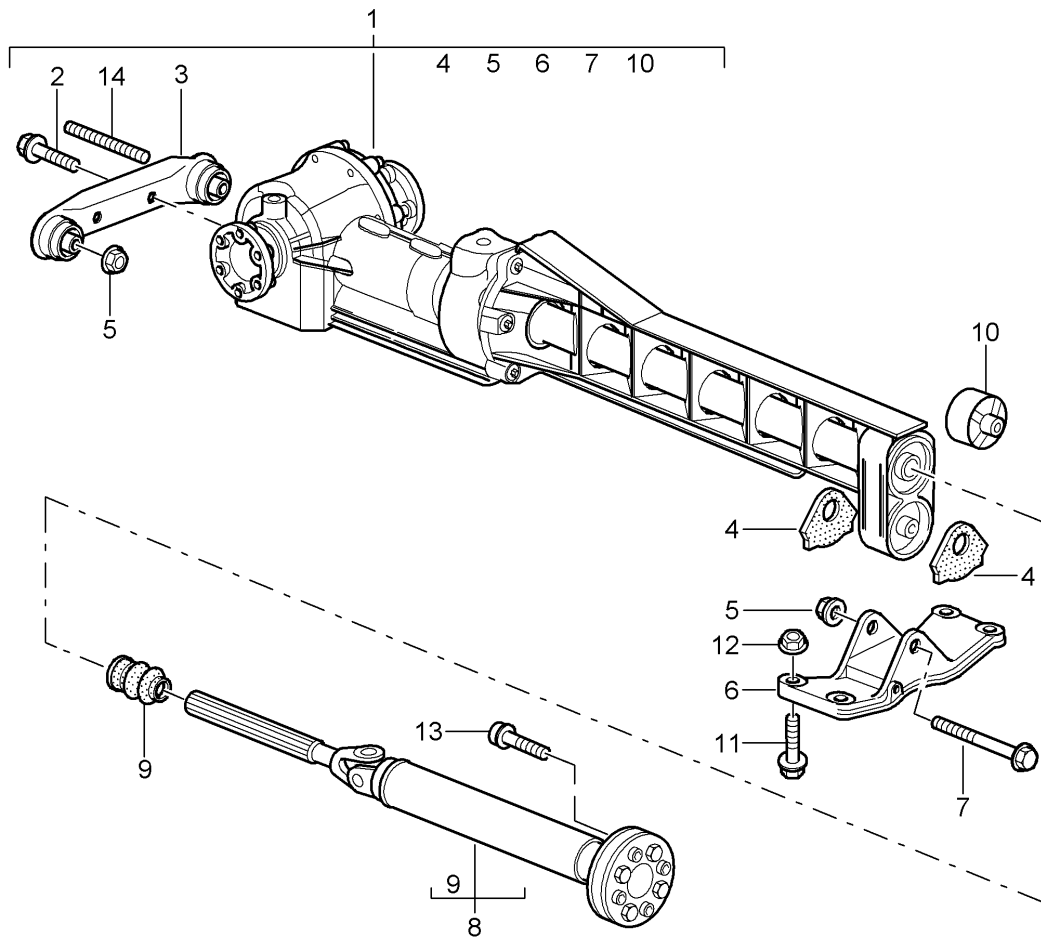

Model: 997T07

Model life 2007>>2009

Model: 997T07

Model life 2007>>2009

Pos	Part Number	Description	Remark	Qty	Model
1	997 349 020 50	Front axle differential Cardan shaft Front axle differential Ready for installation D >> - MJ 2008		1	
(1)	997 349 020 51	Front axle differential Ready for installation D - MJ 2009>>		1	
2	999 072 034 09	Conical screw M 10 X 28 D >> - MJ 2008		2	
(2)	999 072 034 01	Conical screw M 10 X 28 D - MJ 2009>>		2	
3	997 375 934 00	transmission carrier	front	1	
4	997 375 257 00	Stop		2	
5	900 380 008 09	Locknut M 10 Discontinued part		1	
(5)	900 380 008 01	Hexagon nut M 10		1	
6	997 375 343 00	transmission carrier	rear	1	
7	900 378 142 09	Hexagon bolt M 10 X 90 D >> - MJ 2008		1	
(7)	900 378 142 01	Hexagon bolt M 10 X 90 D - MJ 2009>>		1	
8	996 421 020 50	Cardan shaft Discontinued part		1	
(8)	997 421 020 00	Cardan shaft Discontinued part		1	
(8)	997 421 020 01	Cardan shaft		1	
9	996 421 145 01	Gaiter		1	
10	996 375 054 02	gearbox mounting Discontinued part	rear	1	
(10)	996 375 054 03	gearbox mounting	rear	1	
11	900 385 123 01	Bolt with washer M 10 X 25		4	
12	999 076 053 09	Hexagon nut M 10		4	
13	900 385 097 01	Torx screw M 10 X 35		3	
14	999 061 111 99	Threaded pin M 10 X 121		2