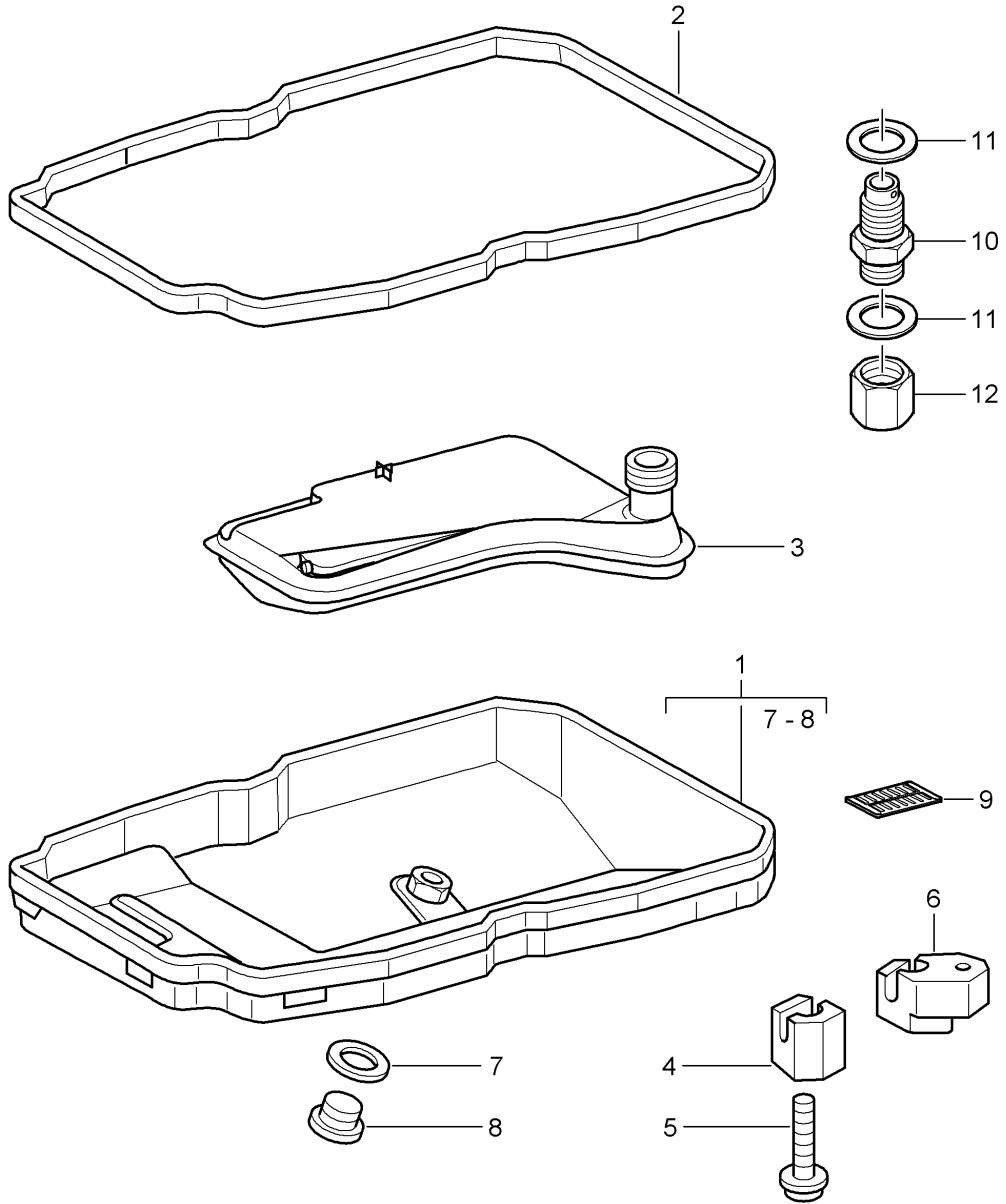

Model: 997T07

Model life 2007>>2009

Model: 997T07

Model life 2007>>2009

Pos	Part Number	Description	Remark	Qty	Model
		Tiptronic oil filter oil sump			A9750
1	722 270 161 2	oil sump		1	
2	140 271 008 0	gasket for oil sump		1	
3	722 277 009 5	oil filter		1	
4	140 271 006 8	Clamping sleeve		6	
		Discontinued part			
4	220 271 006 8	Clamping sleeve		6	
5	999 073 202 01	Socket head bolt M 6 X 32		6	
6	140 271 016 8	Clamping sleeve		X	
7	900 123 062 20	seal ring		2	
8	900 219 007 01	sealing plug		2	
9	220 271 009 8	Magnet		1	
10	996 307 055 11	connection piece Oil inlet		1	
11	900 123 007 30	seal ring 14 X 18		2	
12	900 070 011 01	domed cap nut M14 X 1,5		1