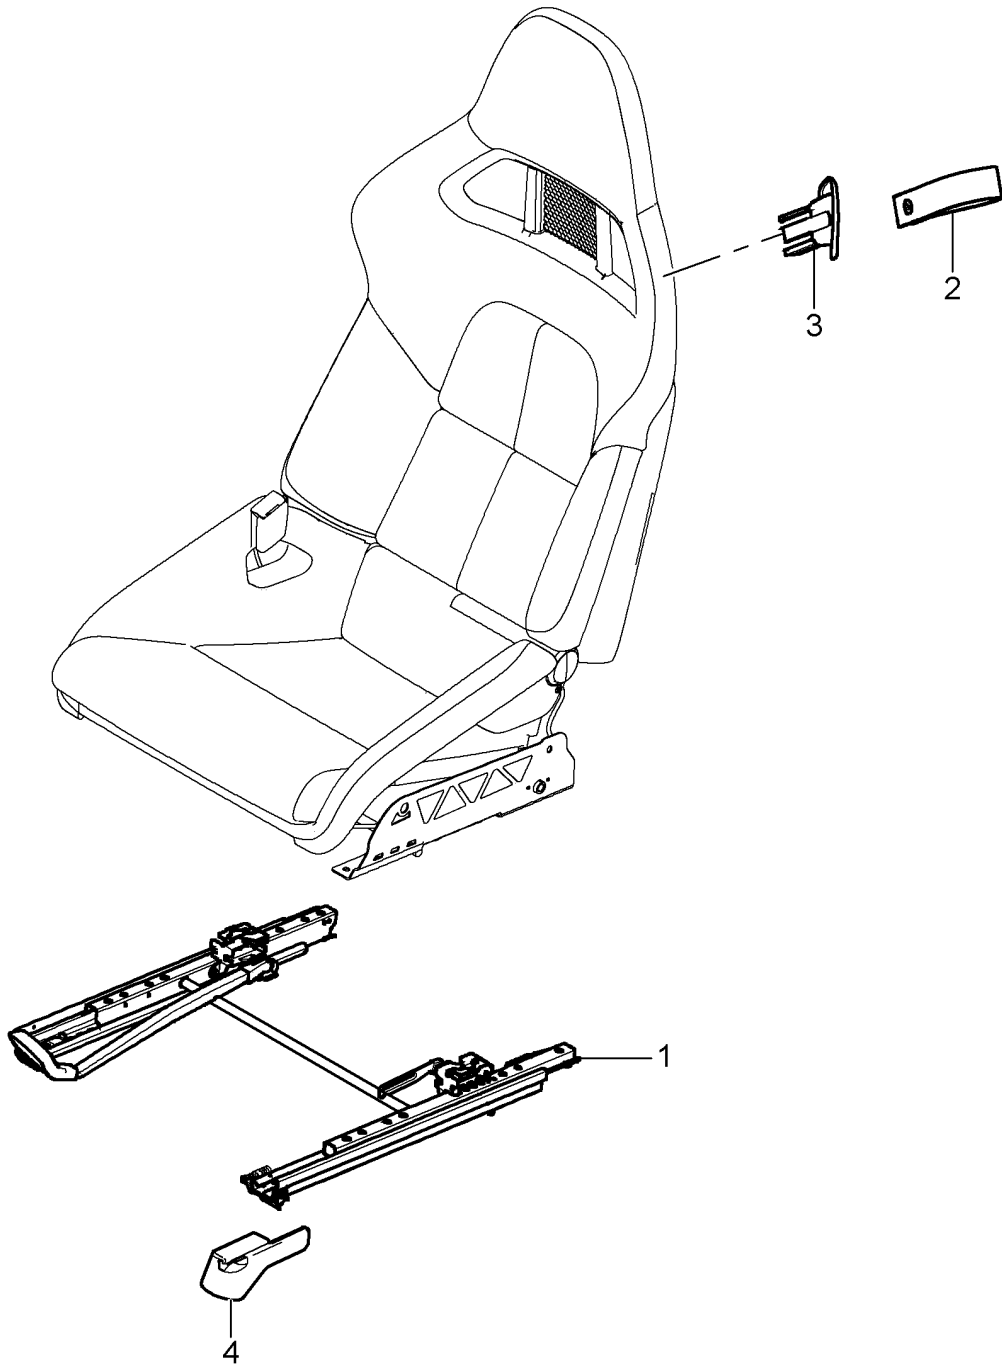

Model: 997T07

Model life 2007>>2009