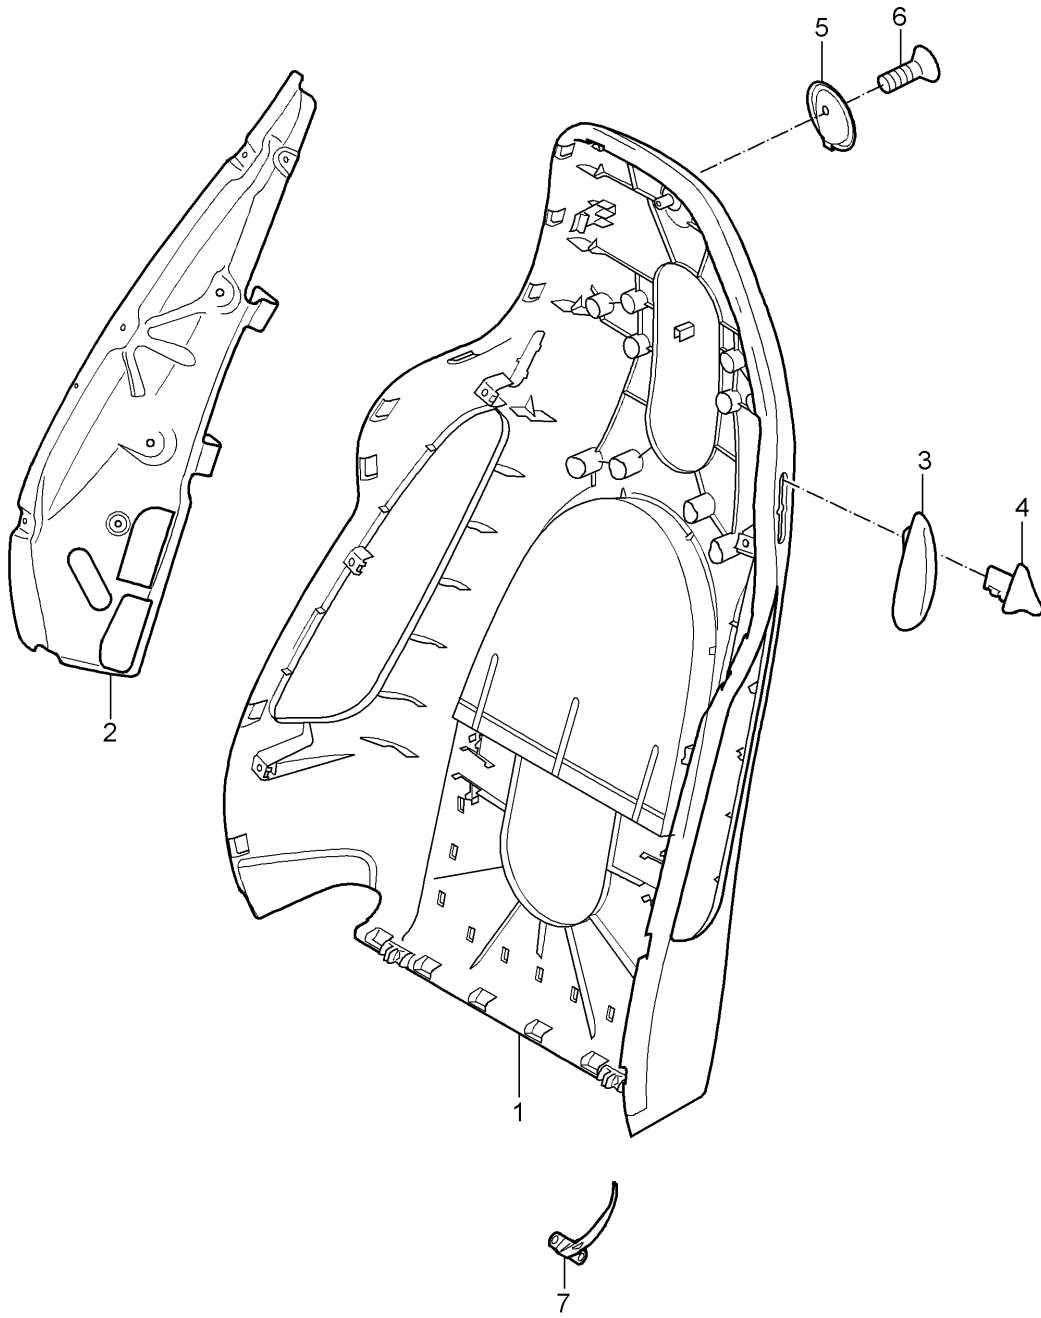

Model: 997T07

Model life 2007>>2009

Pos	Part Number	Description	Remark	Qty	Model
1	997 653 105 03	heater sports seat Front seat Heating element Seat cushion	left a. right	2	PR:375,376, 377,378,342
2	997 653 109 01	sports seat Heating element Backrest side bolster	left	1	PR:375,376, 377,378,342
3	997 653 110 01	sports seat Heating element Backrest side bolster	right	1	PR:375,376, 377,378,342
4	997 653 107 00	sports seat Heating element Backrest cushion	left a. right	2	PR:342

Model: 997T07

Model life 2007>>2009