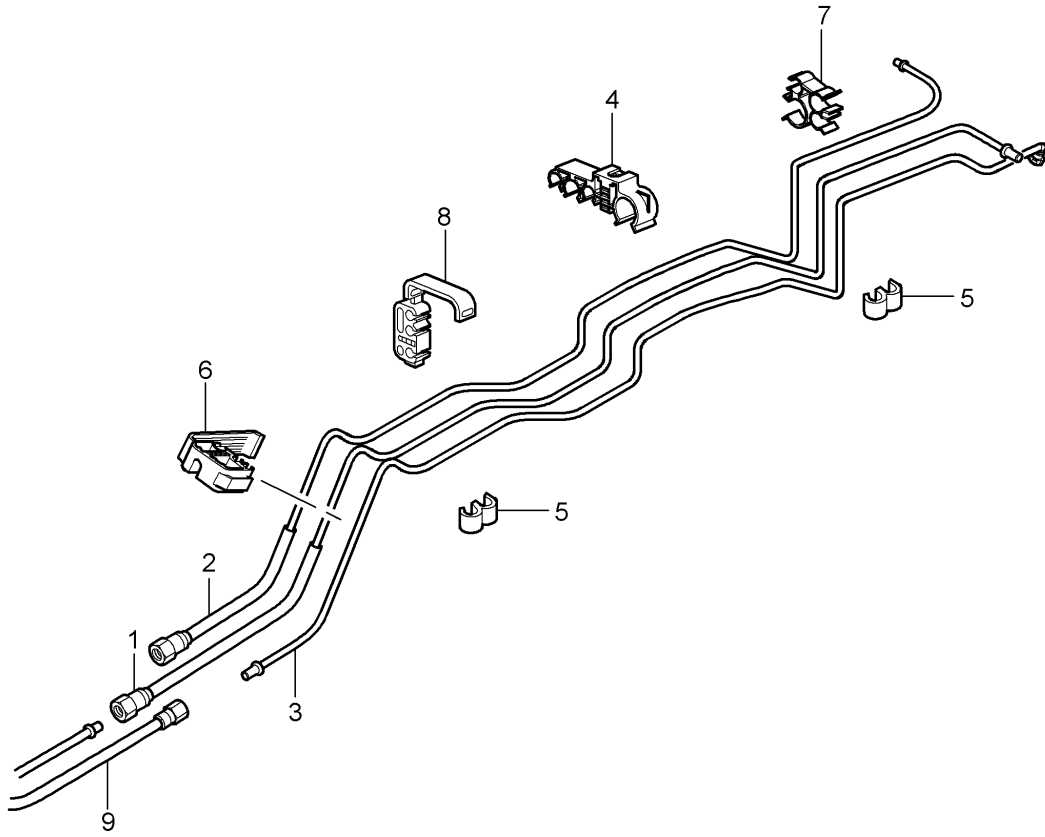

Model: 997T07

Model life 2007>>2009

Pos	Part Number	Description	Remark	Qty	Model
(2)	997 201 261 01	Fuel system Fuel line Fuel pump for Engine	front front	1	PR:664
2	997 201 271 00	Fuel line Return line Discontinued part		1	TURBO
2	997 201 271 01	Fuel line Return line		1	TURBO
(2)	997 201 271 90	Fuel line Return line Discontinued part		1	
(2)	997 201 271 92	Fuel line Return line		1	
(2)	997 201 271 00	Fuel line Return line Discontinued part		1	PR:664
(2)	997 201 271 01	Fuel line Return line		1	PR:664
4	997 201 351 01	Purge-air line Activated charcoal container for Engine	front	1	PR:664
5	999 507 521 40	Cable holder 8,0/8/10		8	
8		Activated charcoal container see illustration:	201-030	1	
9		Lines see illustration:	rear 201-010	1	

Model: 997T07

Model life 2007>>2009