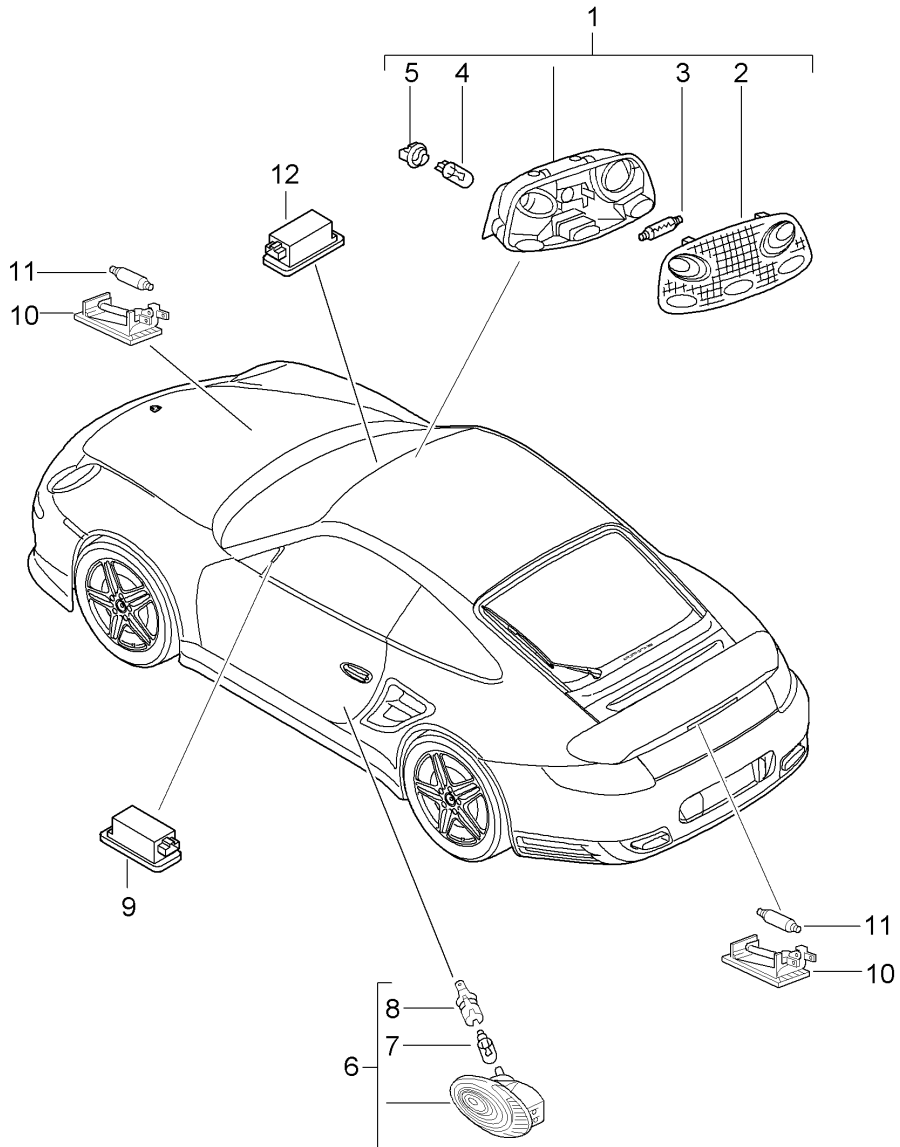

Model: 997T07

Model life 2007&gt;&gt;2009

Pos	Part Number	Description	Remark	Qty	Model
16	9P1 998 003 A	Wire set Modification kit Signal horn		1	

Model: 997T07

Model life 2007>>2009

Model: 997T07

Model life 2007>>2009