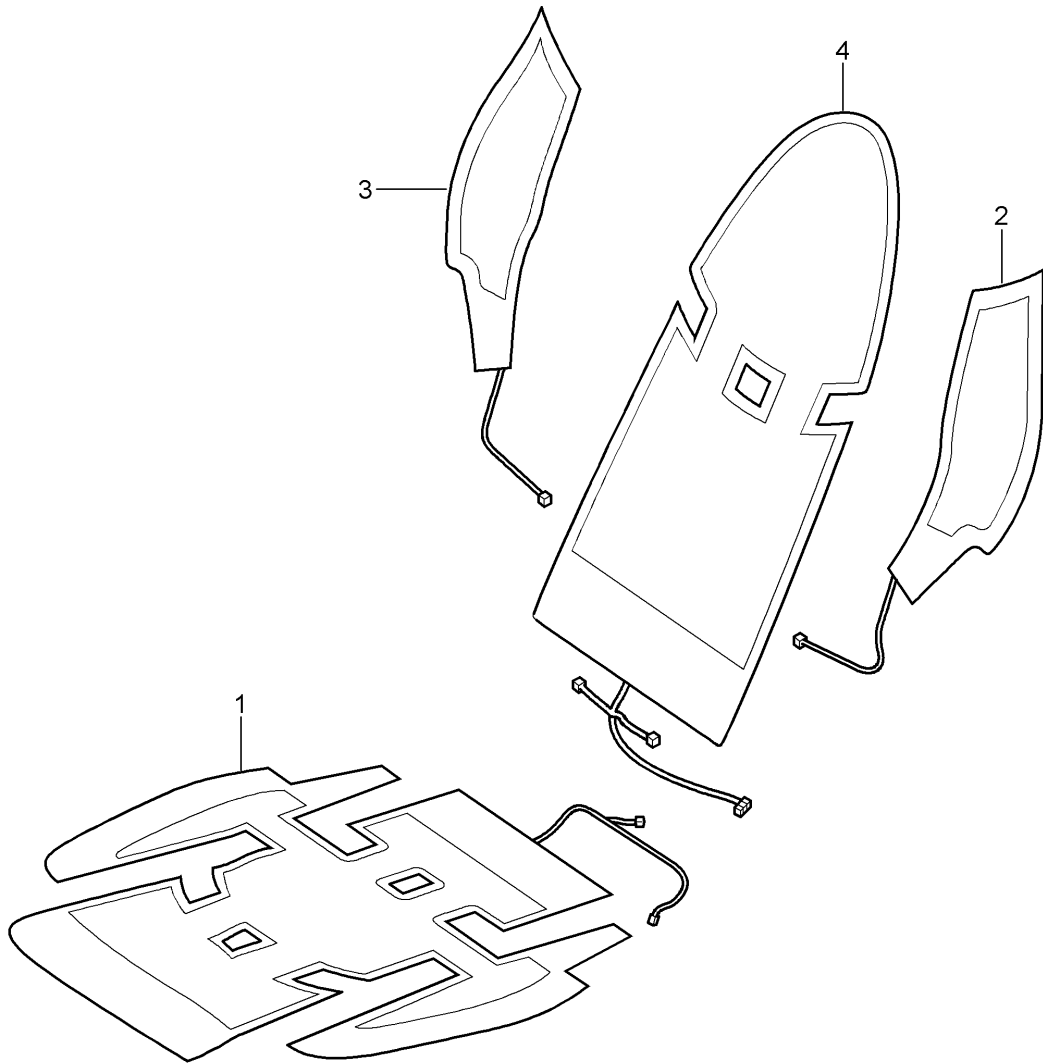

Model: 997T07

Model life 2007>>2009

Model: 997T07

Model life 2007>>2009

Pos	Part Number	Description	Remark	Qty	Model
1	997 653 105 03	heater sports seat Front seat Heating element Seat cushion	left a. right	2	PR:375,376, 377,378,342
2	997 653 109 01	sports seat Heating element Backrest side bolster	left	1	PR:375,376, 377,378,342
3	997 653 110 01	sports seat Heating element Backrest side bolster	right	1	PR:375,376, 377,378,342
4	997 653 107 00	sports seat Heating element Backrest cushion	left a. right	2	PR:342