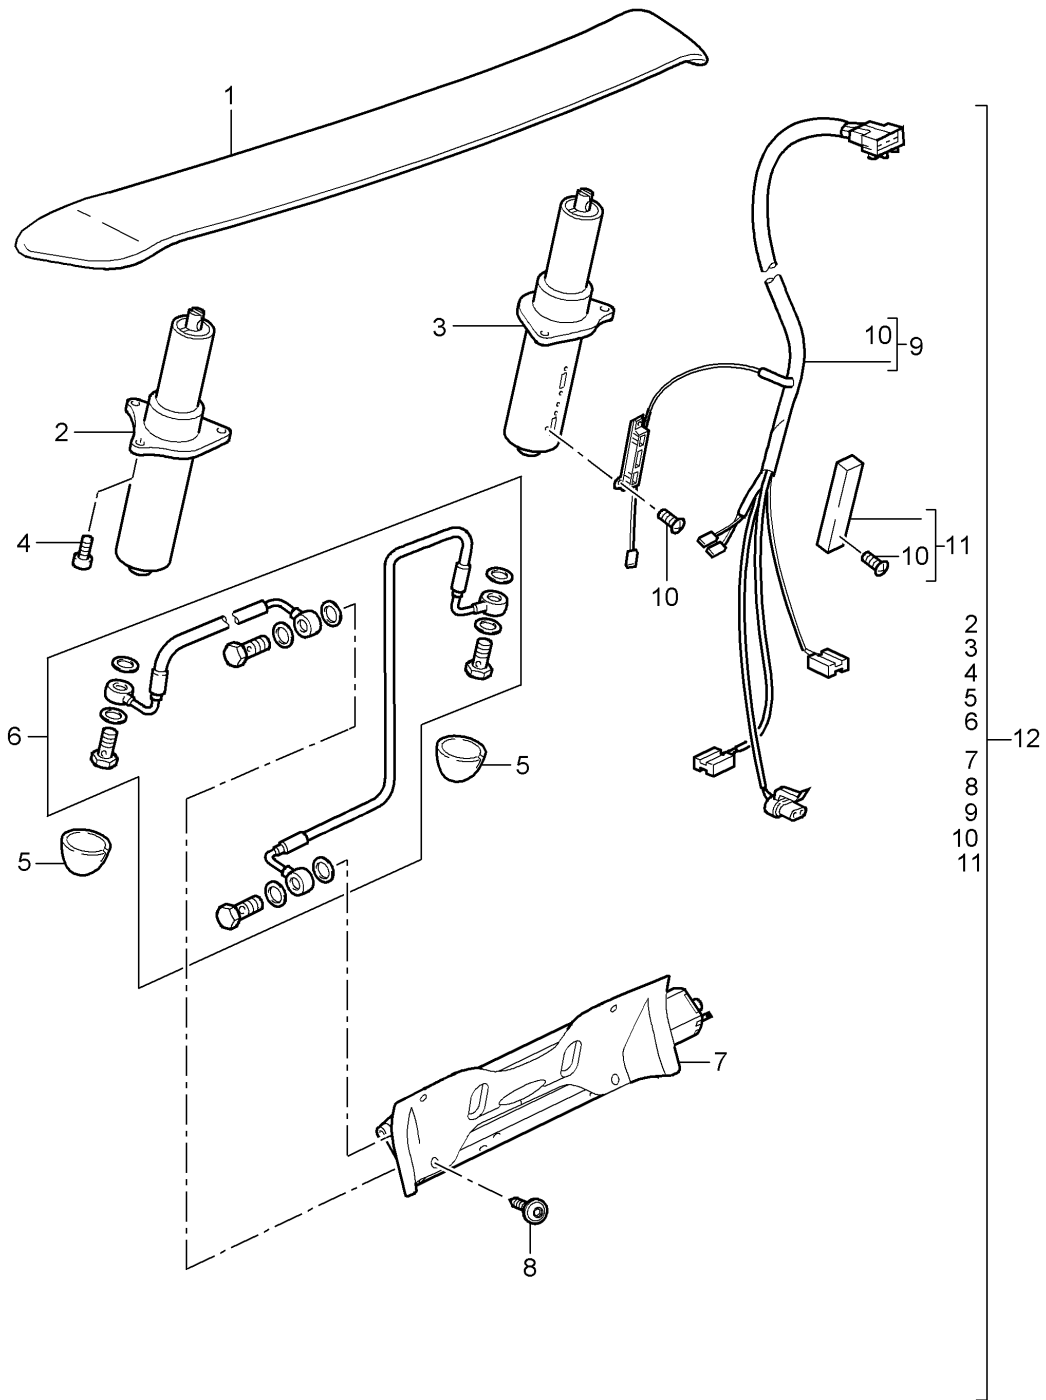

Model: 997T07

Model life 2007>>2009

Pos	Part Number	Description	Remark	Qty	Model
1	997 512 233 81	Cover Cover primed	rear	1	GT2
-	000 043 204 38	sealant	also use:	1	
2	996 512 987 00	adjusting screw Cover		2	
3	997 512 611 01	Seal		1	
4	997 512 551 00	Gas filled strut		1	
5	999 167 051 03	Ball stud		2	
6	997 512 151 02	Hinge	left	1	
(6)	997 512 152 01	Hinge	right	1	
7	900 378 214 01	Hexagon bolt M 6 X 18		4	
8	900 075 466 01	Bolt with washer M 6 X 16		6	
9	997 512 153 00	Stop Hinge		2	
10	997 512 213 01	Lock upper part		1	
11	999 073 378 02	flat round head bolt M 6 X 20		2	
12	997 512 771 00	Air guide channel Air filter	left	1	
(12)	997 512 772 00	Air guide channel Air filter	right	1	
13	997 512 053 00	Lock lower part		1	
14	N 910 664 01	Hexagon socket head bolt (combi) M 6 X 40		2	
15	997 512 521 00	Cable Emergency operation		1	
16	900 116 002 03	Retaining washer		1	
17	997 624 118 00	throttle control element D >> - MJ 2008		1	
(17)	997 624 118 01	throttle control element D - MJ 2009>>		1	
-	997 612 916 00	repair set Wire set throttle control element D >> - MJ 2008		1	
18	997 624 056 02	Fan		1	
19	999 703 451 40	Rubber grommet 9,0 X 14,0 X 1,5		4	
20	999 209 093 01	spacer sleeve 7,0 X 1,0 X 12		4	
21	999 073 417 01	fillister hd. bolt M6 X 30		4	

Model: 997T07

Model life 2007>>2009