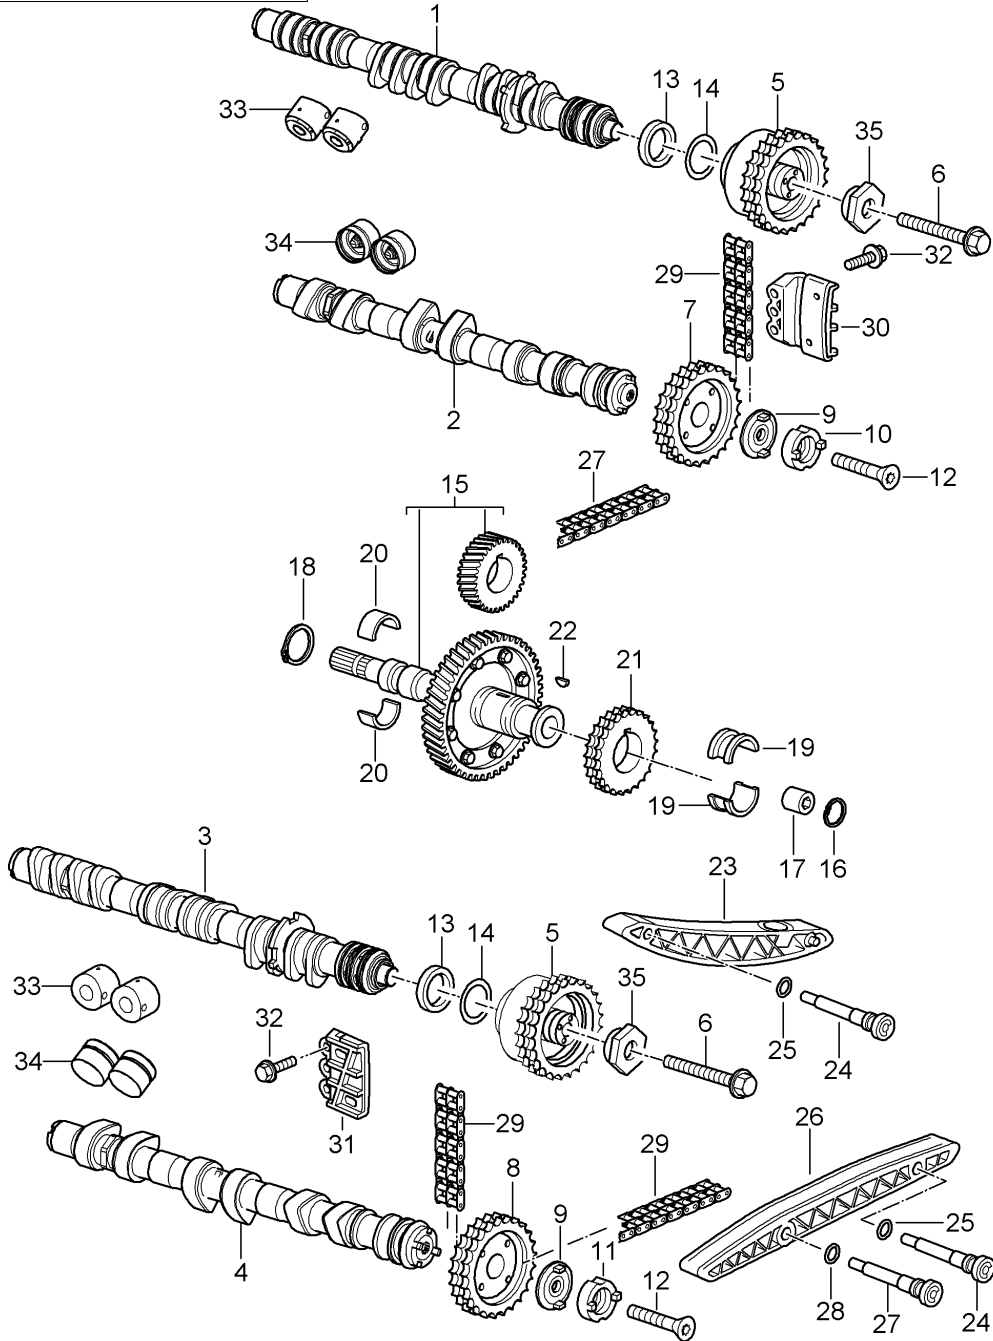

Model: 997T07

Model life 2007>>2009

Model: 997T07 Model life 2007>>2009

Pos	Part Number	Description	Remark	Qty	Model
1	997 105 019 73	Valve control Camshaft Intake Cyl. 1 - 3 Discontinued part		1	9770
1	997 105 019 74	Camshaft Intake Cyl. 1 - 3		1	
2	997 105 217 74	Camshaft Exhaust Cyl. 1 - 3		1	
3	997 105 020 73	Camshaft Intake Cyl. 4 - 6 Discontinued part		1	
3	997 105 020 74	Camshaft Intake Cyl. 4 - 6		1	
4	997 105 218 73	Camshaft Exhaust Cyl. 4 - 6		1	
5	997 105 051 71	camshaft adjuster unit Discontinued part		2	
5	997 105 051 72	camshaft adjuster unit		2	
6	987 105 254 00	Hexagon bolt M 12 X 1,5 X 130		2	
7	996 105 177 72	Chain sprocket Cyl. 1 - 3		1	
8	996 105 178 72	Chain sprocket Cyl. 4 - 6		1	
9	996 105 647 81	Washer		2	
10	959 105 161 03	Clutch plate Cyl. 1 - 3		1	
11	959 105 161 04	Clutch plate Cyl. 4 - 6		1	
12	997 105 317 71	Socket head bolt		2	
13	996 105 280 90	ring		6	
14	997 105 203 70	Washer for camshaft		2	
15	996 105 911 70	Intermediate shaft	with:	1	
		Timing gear Size 0			
15	996 105 911 71	Intermediate shaft	with:	1	
		Timing gear Size 1			
16	900 041 026 01	Securing ring 13 X 1		1	
17	993 105 275 52	Intermediate piece		1	
18	900 041 025 01	Securing ring 36 X 1,75		2	
19	996 101 137 80	Mounting		2	
20	996 101 435 70	bearing shell		2	
21	901 105 125 04	Chain sprocket		2	
22	900 118 010 00	woodruff key		2	
23	997 105 165 70	Tensioner blade		2	
24	964 105 171 03	Pin		4	
25	900 123 131 30	seal ring A16 X 20		4	
26	996 105 167 70	slide rail	left	1	
(26)	996 105 166 70	slide rail	right	1	
27	996 105 175 70	bearing pin		2	
28	900 123 152 30	seal ring		2