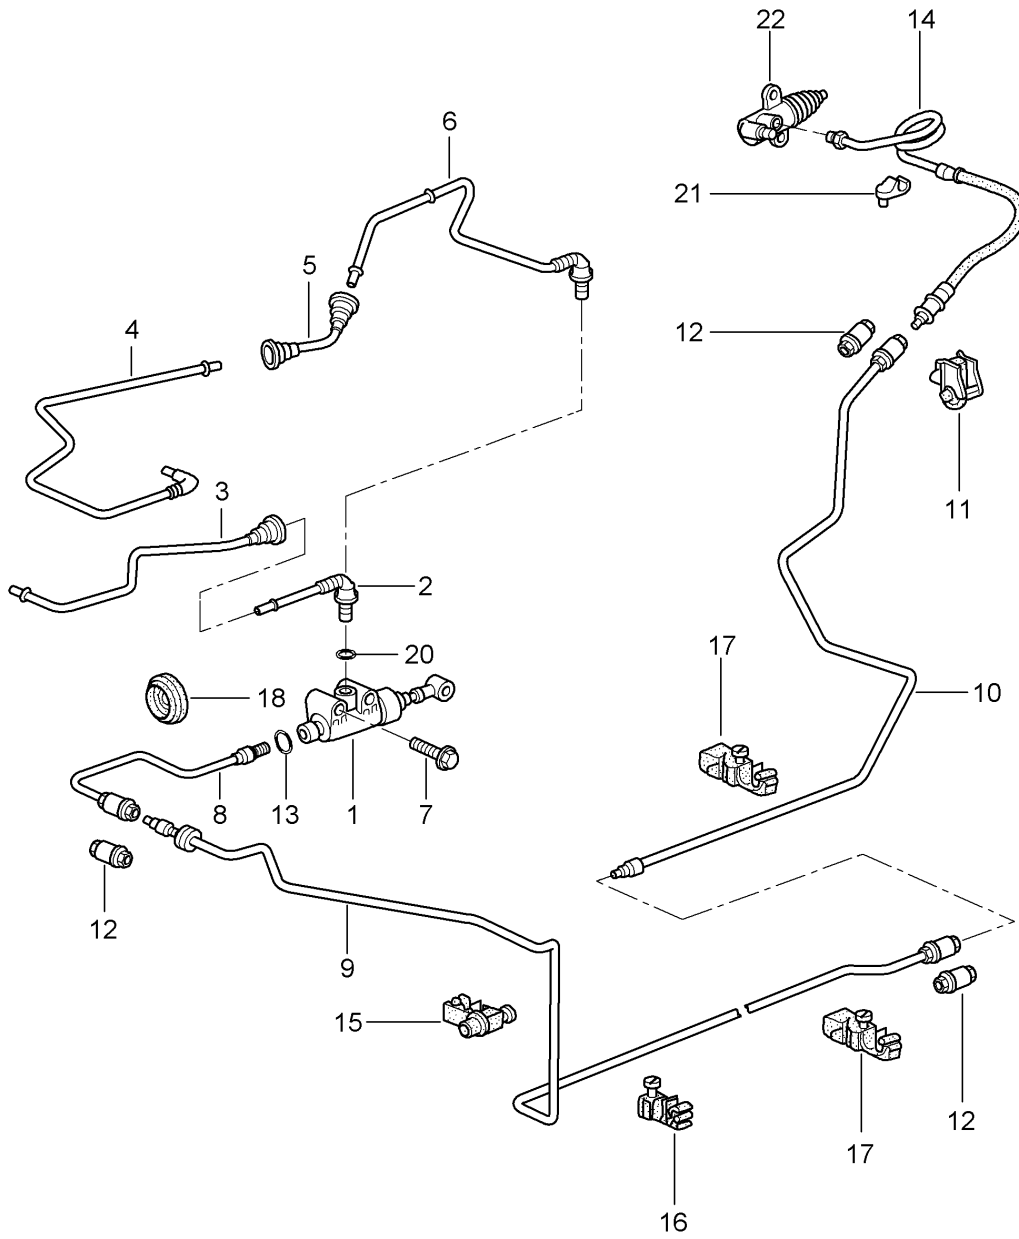

Model: 997T07

Model life 2007>>2009