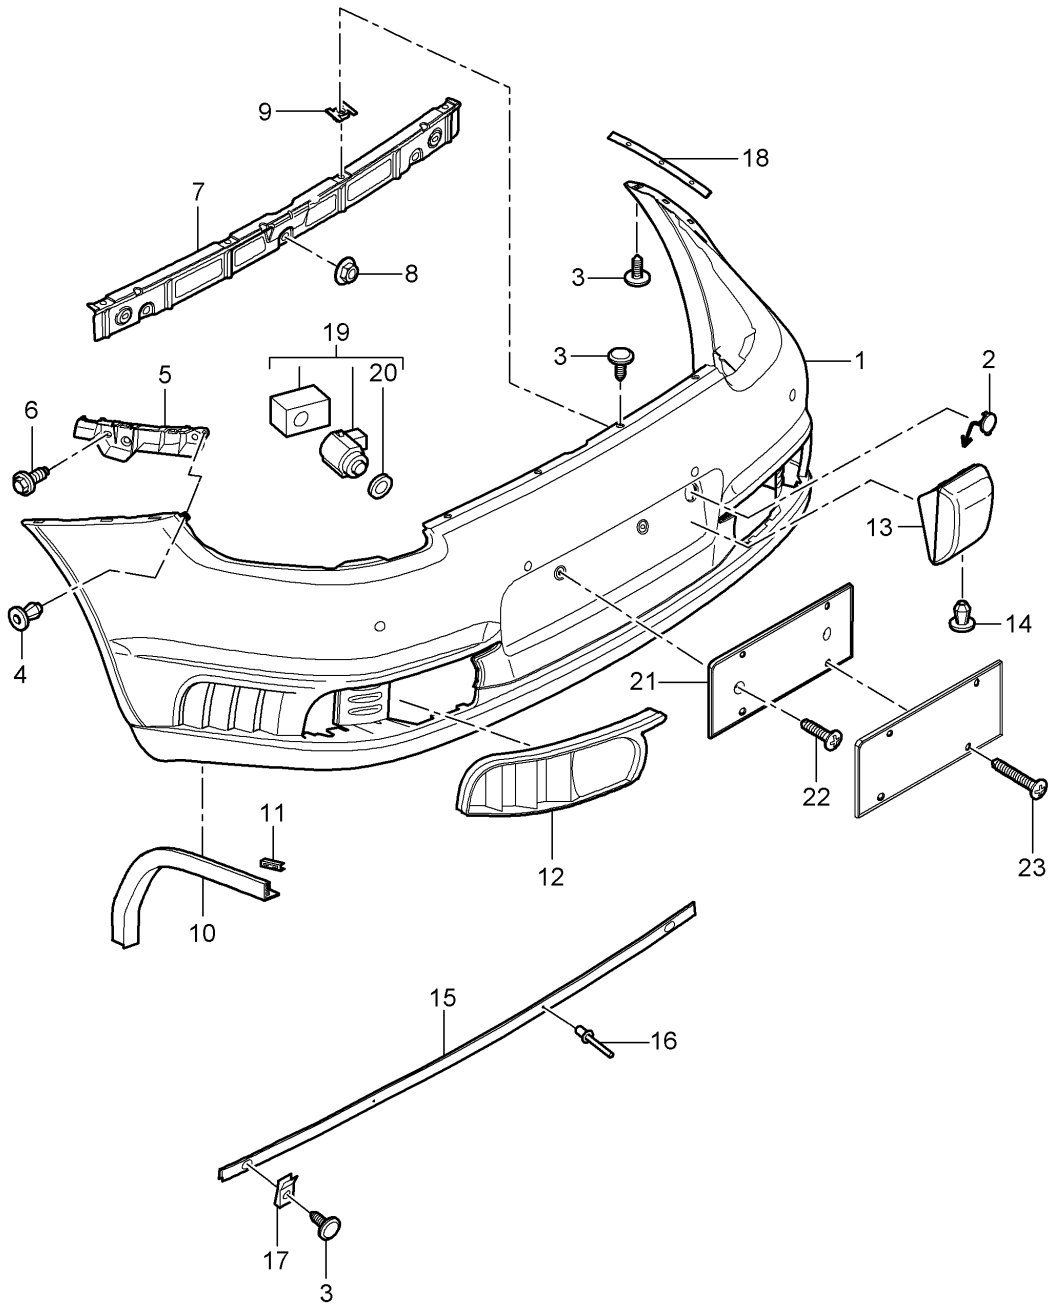

Model: 997T07

Model life 2007>>2009

Model: 997T07 Model life 2007>>2009

Pos	Part Number	Description	Remark	Qty	Model
		Trim bumper	rear		GT2
1	997 505 411 85	Trim primed		1	
(1)	997 505 411 87	Trim primed		1	PR:635
2	997 505 803 00	cover for towing eye		1	
	997 505 803 00 G2X	primed			
3	999 073 227 09	panel screw 4,8 X 19		12	
4	999 591 941 40	Spreader rivet ST 4,8		2	
5	997 505 635 00	retaining strip	left side	1	
(5)	997 505 636 00	retaining strip	right side	1	
6	999 073 442 01	Screw M6 X 25		4	
7	997 505 641 02	Securing strip	center	1	
8	999 076 048 01	Hexagon nut M6		3	
9	999 507 849 01	Cage nut ST 4,8		6	
10	997 505 663 80	Frame Air exhaust	left	1	
	997 505 663 80 G2X	primed			
(10)	997 505 664 80	Frame Air exhaust	right	1	
	997 505 664 80 G2X	primed			
11	999 507 696 00	U-clip 1,20 - 1,70		6	
12	997 505 651 80	Trim for exhaust tail pipe Exhaust pipe	left	1	
	997 505 651 80 01C	Satin black			
(12)	997 505 652 80	Trim for exhaust tail pipe Exhaust pipe	right	1	
	997 505 652 80 01C	Satin black			
(13)	997 505 625 03	Trim Buffer	left	1	
	997 505 625 03 G2X	primed			
13	997 505 626 03	Trim Buffer	right	1	
	997 505 626 03 G2X	primed			
14	999 591 712 40	Spreader rivet 6,0 X 12,0		6	
15	997 505 837 80	retaining rail	lower	1	
16	999 190 104 30	Pop rivet A 3,2 X 7,9		4	
17	999 507 795 09	panel nut ST 4,8		4	
18	997 504 631 00	Protective film		2	
19	955 606 275 04	Sensor Parking aid		4	PR:635
20	7L6 919 659	O-ring		4	PR:635
21	997 701 113 00	Licence plate holder		1	PR:218
	997 701 113 00 01C	Black			
22	999 919 243 01	Screw Bracket		X	
		Number plate 5 X 13			
23	999 919 242 01	Screw Bracket		X	
		Number plate