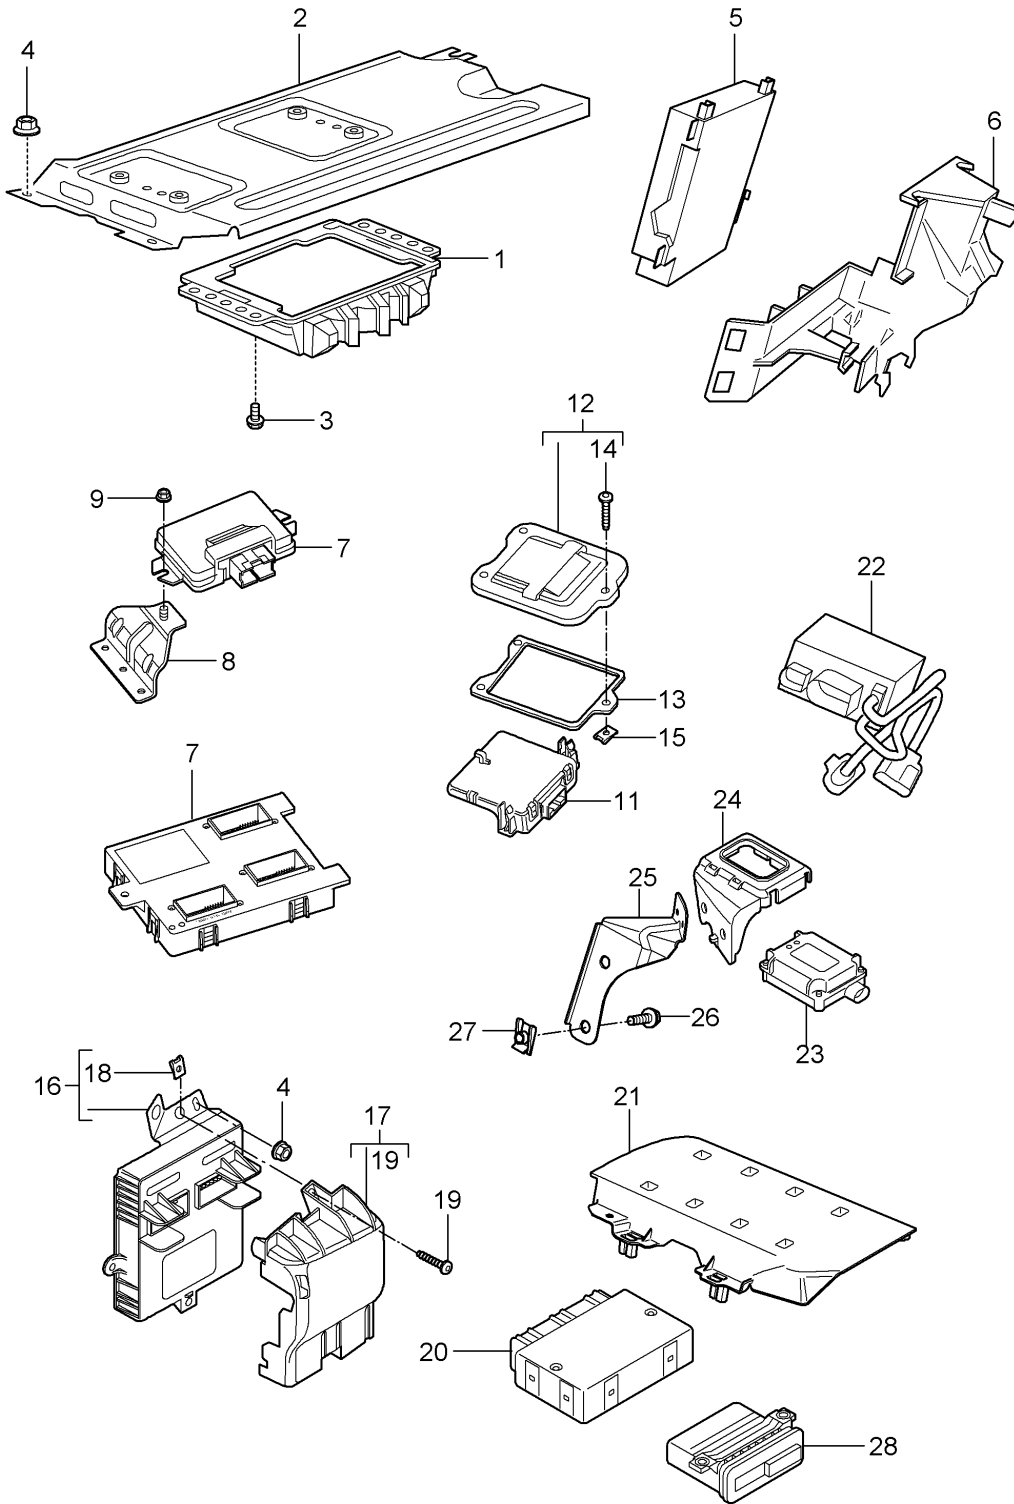

Model: 997T07

Model life 2007>>2009

Model: 997T07

Model life 2007>>2009

Pos	Part Number	Description	Remark	Qty	Model
1	997 618 602 03	Control units Control unit		1	
2	996 618 129 01	- dme - Retainer for control units		1	COUPE
(2)	996 618 131 00	- dme - Retainer for control units		1	CABRIO
3	999 073 189 01	- dme - flat round head bolt M 6 X 12		4	COUPE
(3)	999 073 060 02	panel screw 4,8 X 13		X	CABRIO
4	999 084 629 01	Hexagon nut M 6		3	COUPE
5	997 618 180 14	Control unit Tiptronic		1	PR:249
6	996 618 257 01	Retainer for control units Tiptronic		1	PR:249
-		Control unit Convertible top control see illustration:	811-015	1	CABRIO
7	997 618 195 04	Control unit for four-wheel drive		1	
8	997 618 117 00	Bracket Control unit All-wheel		2	
9	900 377 010 02	Hexagon nut M 6		2	
10	997 610 102 06	Onboard supply control unit No longer use the part here		1	
10	997 618 516 01	Onboard supply control unit		1	
11	997 610 107 04	Control unit for gateway		1	
12	997 572 419 03	Cover		1	
13	997 572 221 00	Seal		1	
14	900 143 094 09	panel screw ST 4,8 X 19		3	
15	999 591 855 01	panel nut ST 4,8		3	
16	997 618 513 01	Control unit FRONT luggage compartment		1	
17	997 551 736 01	Cover for control unit		1	
18	999 507 462 09	panel nut 4,8		1	
19	999 073 061 02	panel screw 4,8 X 16		1	
20	997 618 260 08	Control unit Rear end		1	
21	997 618 371 01	Retainer for control units		1	
22	997 618 436 01	Control unit Cooling air control Discontinued part		1	TURBO
22	997 618 436 02	Control unit Cooling air control		1	TURBO
22	997 618 436 92	Control unit Cooling air control		1	GT2
23	997 618 227 02	Control unit for opening garage door Discontinued part		1	PR:607
23	997 618 227 03	Control unit for opening garage door		1	PR:607
24	997 618 257 00	Bracket Control unit		1	
25	997 618 367 80	Garage door opener Bracket		1	GT2