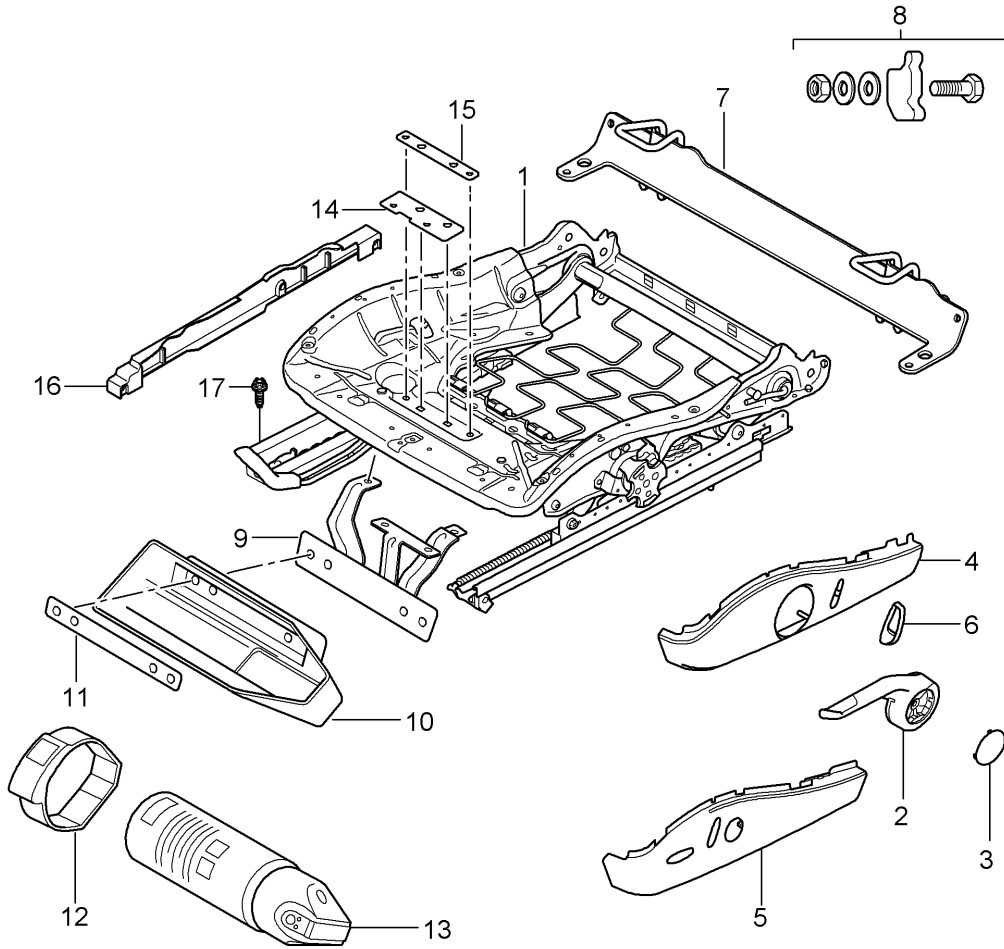

Model: 997T07

Model life 2007>>2009

Pos	Part Number	Description	Remark	Qty	Model
1	997 617 726 00	Lumbar support sports seat Valve		1	PR:537,538
2	997 620 725 00	Lumbar support Compressor Lumbar		1	
3	997 521 709 01	Lumbar support backrest		1	PR:377,378, 537,538
4	997 521 711 00	container Air distributor Backrest side bolster	left	1	PR:377,378
5	997 521 712 00	container Air distributor Backrest side bolster	right	1	
6	997 620 727 00	Compressor Adjustment Seat side bolster		1	
7	997 617 727 00	Valve Adjustment Seat		1	
8	997 521 713 01	Wide container Air distributor Seat side bolster		1	

Model: 997T07

Model life 2007>>2009