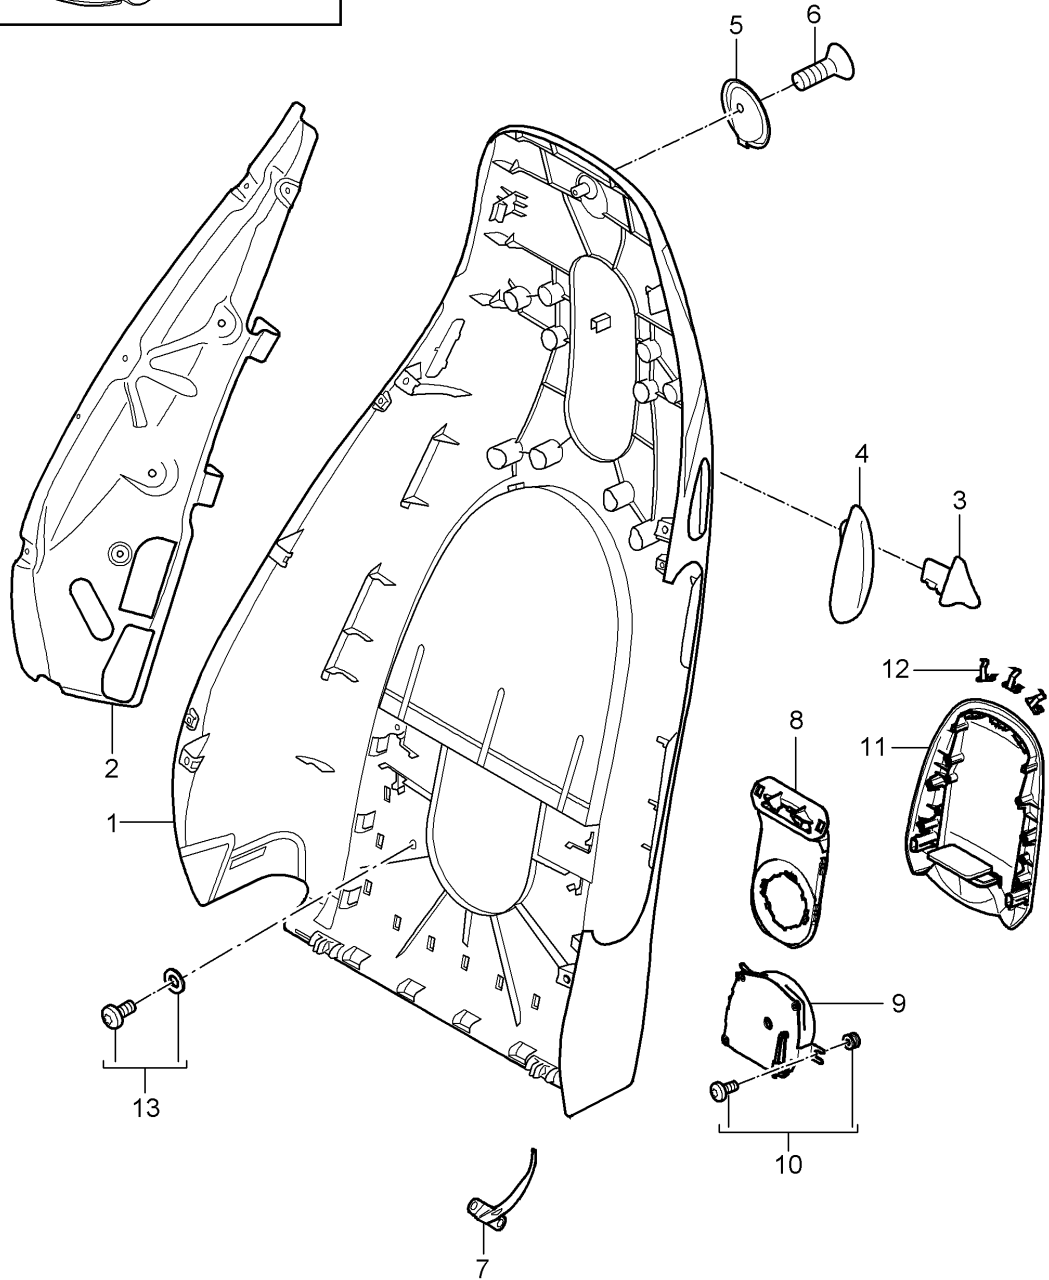

Model: 997T07

Model life 2007>>2009

Pos	Part Number	Description	Remark	Qty	Model
1	997 617 726 00	Lumbar support Comfort seat Valve Lumbar support Memory		1	COUPE CABRIO PR:537,538
2	997 620 725 00	Compressor Lumbar		1	PR:437,438
3	997 521 709 01	Lumbar support Memory		1	PR:437,438, 537,538

Model: 997T07

Model life 2007>>2009