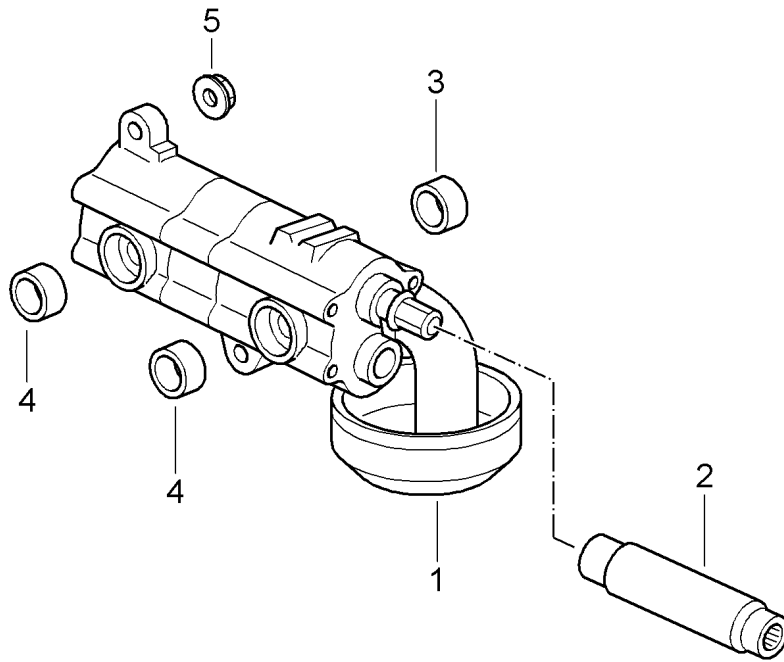

Model: 997T07

Model life 2007>>2009

Model: 997T07

Model life 2007>>2009

Pos	Part Number	Description	Remark	Qty	Model
1	996 107 007 94	oil pump		1	9770
2	930 107 143 03	oil pump		1	
3	999 704 173 50	Connecting shaft		1	
		seal ring		1	
		19,5 X 26			
4	999 704 172 50	seal ring		2	
		16,3 X 22			
5	900 380 005 09	Hexagon nut		3	
		M 8