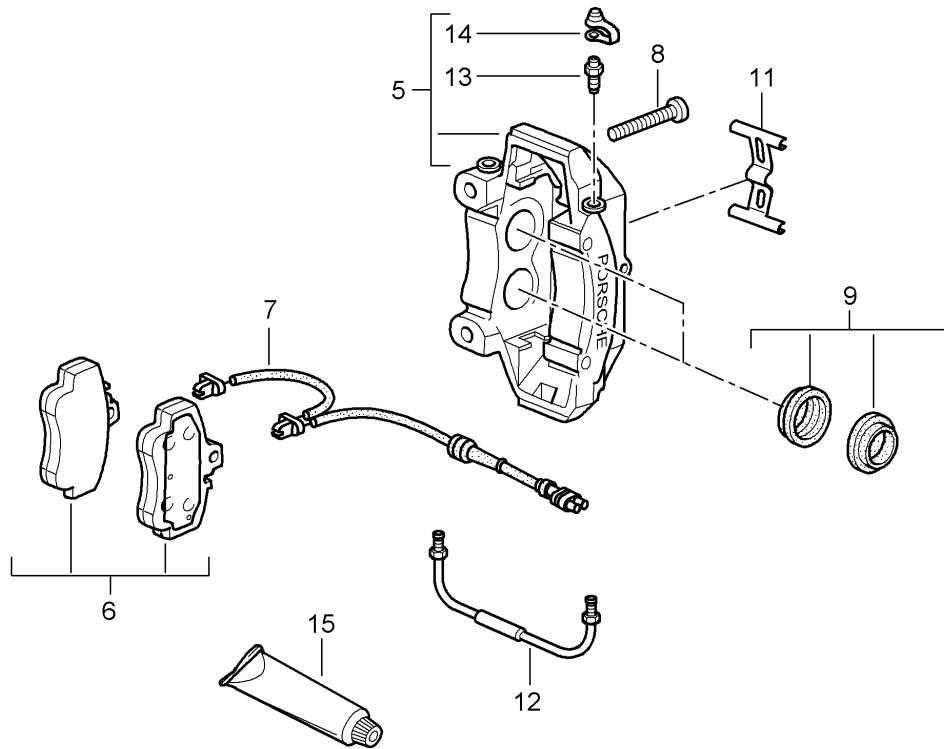

Model: 997T07

Model life 2007>>2009