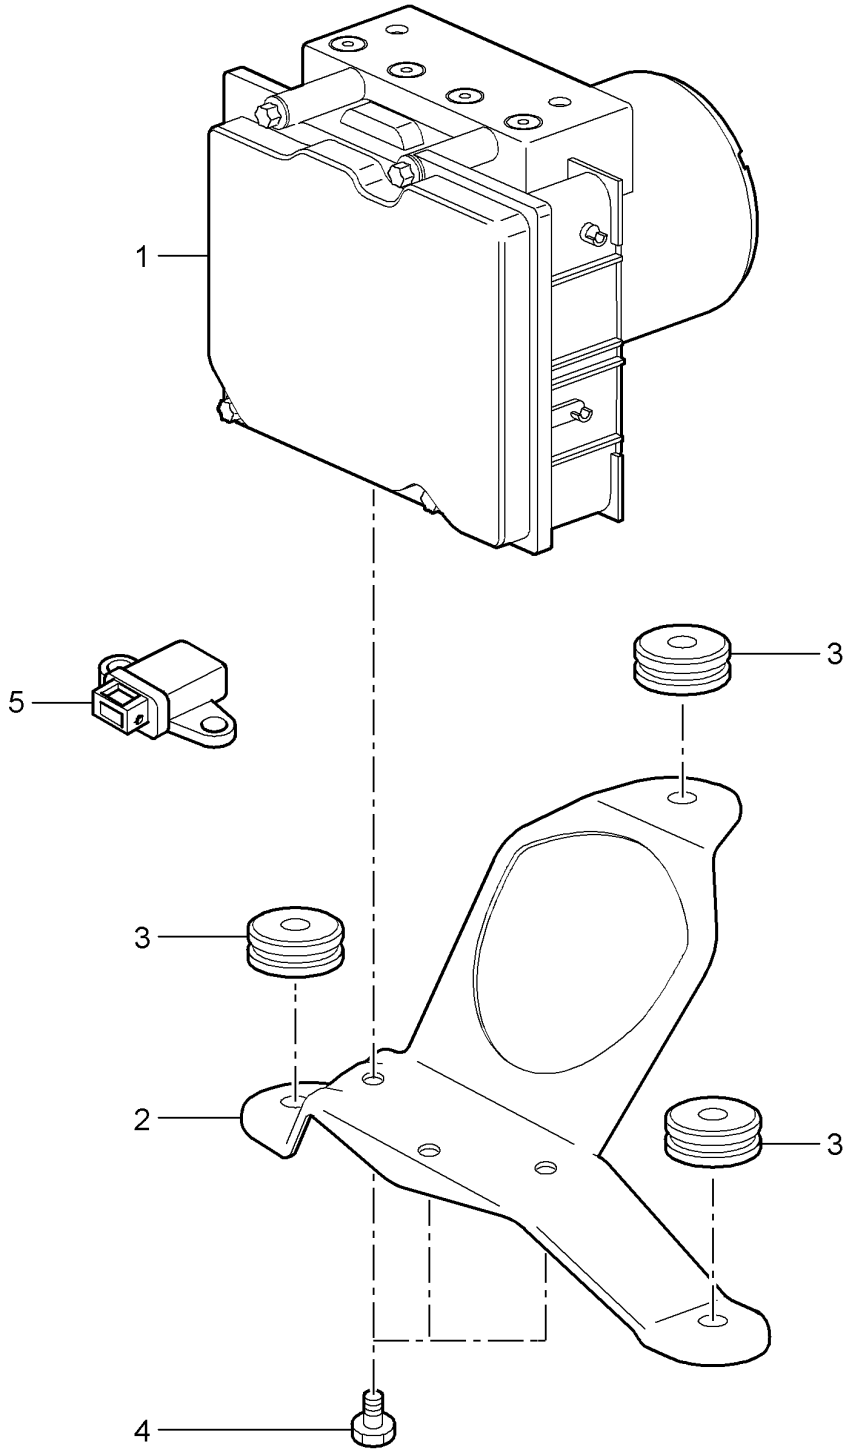

Model: 997T07 Model life 2007>>2009

Pos	Part Number	Description	Remark	Qty	Model
1	997 355 189 00	Brake line Underbody Rear axle Vacuum line			
(1)	997 355 189 10	Brake line D - MJ 2007>> - MJ 2007	left	1	
(1)	997 355 189 11	Brake line D - MJ 2008>> Discontinued part	left	1	
2	997 355 503 10	Retainer for brake hose	left	1	
3	900 067 117 09	Socket head bolt M 6 X 16		2	
(3)	900 067 117 04	Socket head bolt M 6 x 16 D - MJ 2007>> - MJ 2007		2	
4	997 355 504 10	Retainer for brake hose	right	1	
5	996 355 585 10	Brake line D - MJ 2007>> - MJ 2007	left	1	
(5)	996 355 585 11	Brake line D - MJ 2008>>	left	1	
6	996 355 586 10	Brake line D - MJ 2007>> - MJ 2007	right	1	
(6)	996 355 586 11	Brake line D - MJ 2008>>	right	1	
7	996 355 139 00	Brake hose		2	
8	997 355 190 02	Brake line D - MJ 2007>> - MJ 2007		1	
(8)	997 355 190 10	Brake line D - MJ 2008>>		1	
(8)	997 355 190 13	Discontinued part Brake line D - MJ 2008>>		1	
9	996 347 543 00	Cable holder		3	
11	996 355 543 00	Bracket		1	
14	997 355 575 51	Vacuum line		1	
-	999 507 495 40	Bracket		1	
15	996 501 815 02	Brake line bracket		2	
16	996 501 815 02 GRV	primed			
16	997 355 331 00	retaining spring for Brake line		X	

Model: 997T07

Model life 2007>>2009