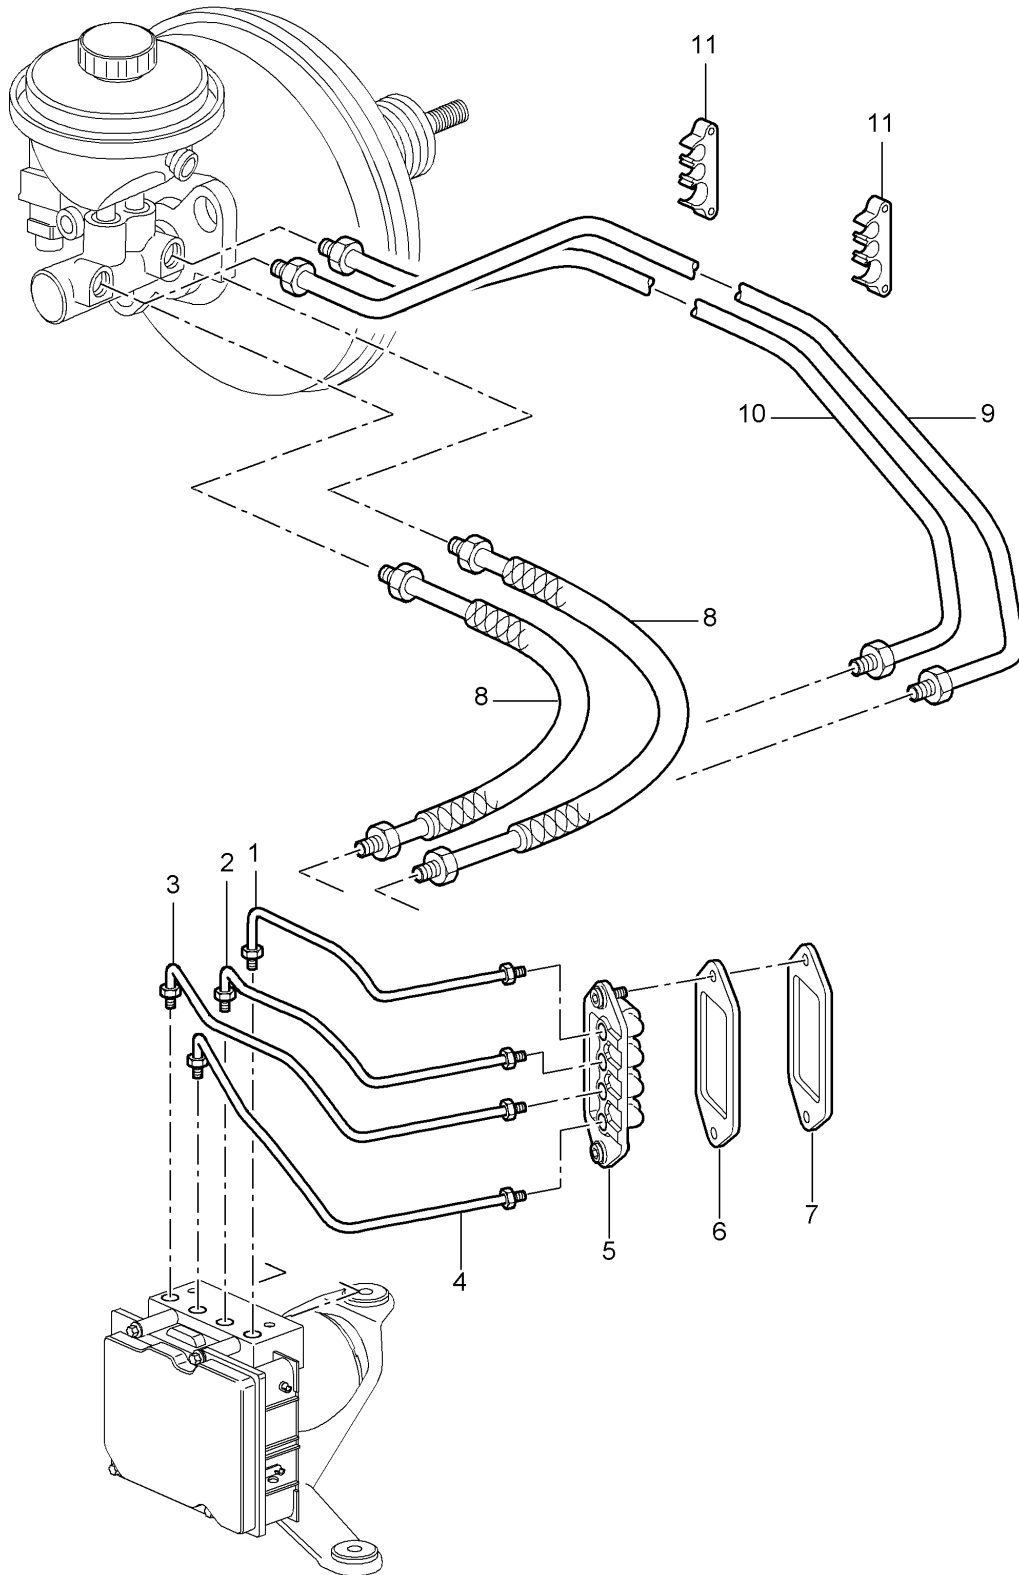

Model: 997T07

Model life 2007>>2009

Pos	Part Number	Description	Remark	Qty	Model
-	000 043 210 82	Brake master cylinder			
-	000 043 210 86	Brake servo			
-	000 043 210 86	brake fluid	1.0 Ltr.	X	
-	000 043 210 86	brake fluid	30ltr.	X	
1	997 355 013 21	Reservoir for brake fluid		1	TURBO
(1)	997 355 013 01	Reservoir for brake fluid		1	GT2
2	996 355 119 01	catch		1	
-	997 355 125 00	contact carrier for container		1	
3	999 073 327 09	Socket head bolt M 8 X 197 X 29		2	
(4)	997 355 925 37	Brake servo		1	TURBO
(4)	997 355 923 90	Brake servo		1	GT2
5	997 355 910 30	Brake master cylinder		1	
6	993 355 922 00	Grommet		2	
7	999 702 182 40	Rubber bush		1	
8	997 355 925 00	Hexagon nut		2	
9	993 355 212 00	Seal		1	
10	997 355 577 26	Vacuum line	lhd	1	PR:098
11	997 423 251 00	Intermediate piece		1	
12	999 073 189 01	flat round head bolt M 6 X 12		2	
13	999 703 448 50	Bungs	right	1	
14	900 380 005 09	Hexagon nut M 8		2	
15	900 183 015 02	Hexagon nut M 12 X 1,5		1	
-	996 355 901 01	Seal		1	
16	999 512 478 00	Brake servo filler plate		1	
(17)	997 355 969 00	Hose clamp		1	TURBO
(17)	996 423 269 05	Bellows		1	GT2
18	996 355 927 01	Bellows		1	
19	900 380 015 09	Connecting piece		1	
19	900 380 015 09	Hexagon nut M 6		1	TURBO
(19)	900 380 015 01	Hexagon nut M 6		1	GT2
20	999 512 672 00	clamp		1	

Model: 997T07

Model life 2007>>2009