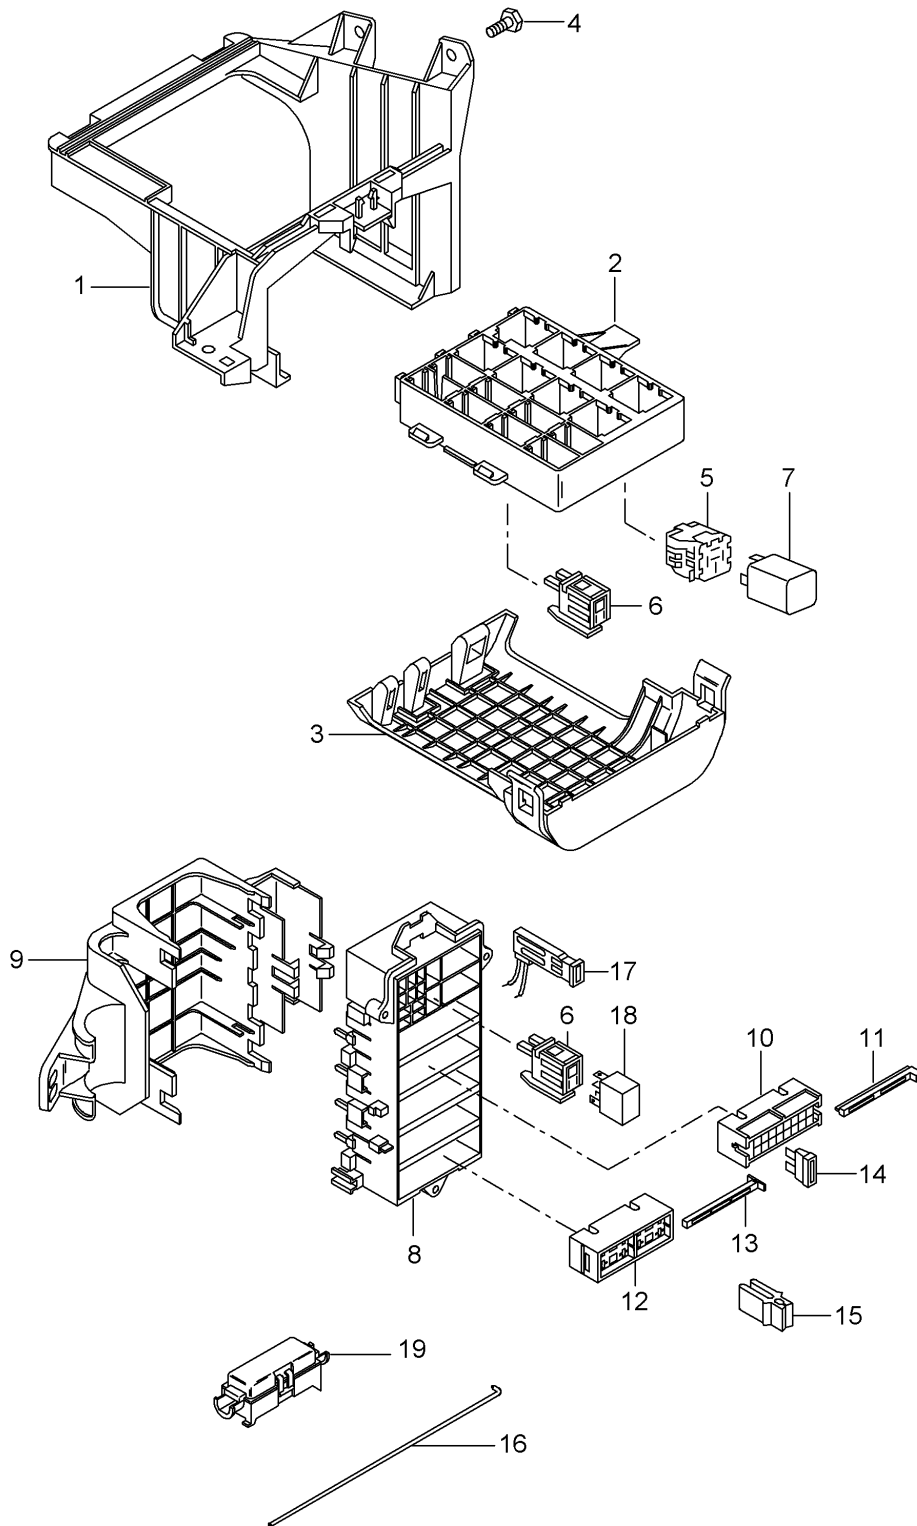

Model: 997T07

Model life 2007>>2009