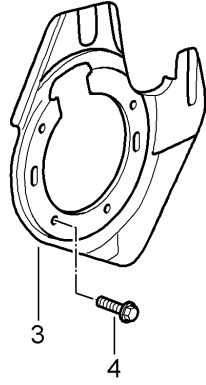

Model: 997T07

Model life 2007>>2009

Pos	Part Number	Description	Remark	Qty	Model
12	N 105 168 01	expanding nut ST 4,8		4	
13	997 606 141 00	Retainer for aerial	front	2	
-	997 652 053 01	Compressor Guide Spare wheel		1	

Model: 997T07

Model life 2007>>2009