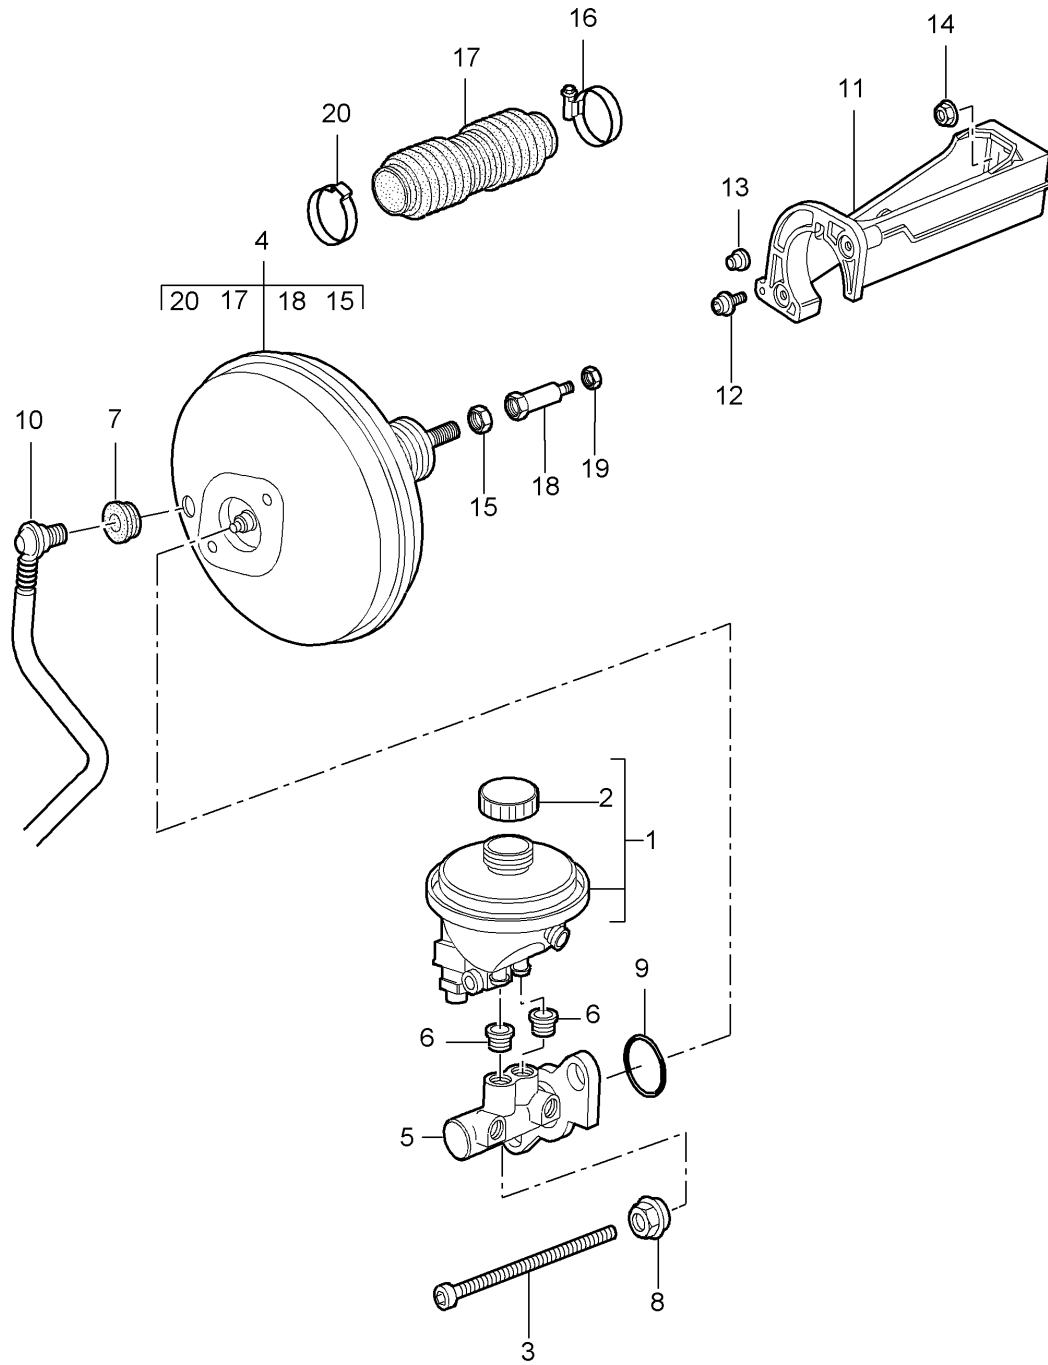

Model: 997T07

Model life 2007>>2009

Model: 997T07

Model life 2007>>2009

Pos	Part Number	Description	Remark	Qty	Model
-	000 043 210 82	Brake master cylinder			
-	000 043 210 86	Brake servo			
-	000 043 210 86	brake fluid	1.0 Ltr.	X	
-	000 043 210 86	brake fluid	30ltr.	X	
1	997 355 013 21	Reservoir for brake fluid		1	TURBO
(1)	997 355 013 01	Reservoir for brake fluid		1	GT2
2	996 355 119 01	catch		1	
-	997 355 125 00	contact carrier for container		1	
3	999 073 327 09	Socket head bolt M 8 X 197 X 29		2	
(4)	997 355 925 37	Brake servo		1	TURBO
(4)	997 355 923 90	Brake servo		1	GT2
5	997 355 910 30	Brake master cylinder		1	
6	993 355 922 00	Grommet		2	
7	999 702 182 40	Rubber bush		1	
8	997 355 925 00	Hexagon nut		2	
9	993 355 212 00	Seal		1	
10	997 355 577 26	Vacuum line	lhd	1	PR:098
11	997 423 251 00	Intermediate piece		1	
12	999 073 189 01	flat round head bolt M 6 X 12		2	
13	999 703 448 50	Bungs	right	1	
14	900 380 005 09	Hexagon nut M 8		2	
15	900 183 015 02	Hexagon nut M 12 X 1,5		1	
-	996 355 901 01	Seal		1	
16	999 512 478 00	Brake servo filler plate		1	
(17)	997 355 969 00	Hose clamp		1	TURBO
(17)	996 423 269 05	Bellows		1	GT2
18	996 355 927 01	Bellows		1	
19	900 380 015 09	Connecting piece		1	
19	900 380 015 09	Hexagon nut M 6		1	TURBO
(19)	900 380 015 01	Hexagon nut M 6		1	GT2
20	999 512 672 00	clamp		1