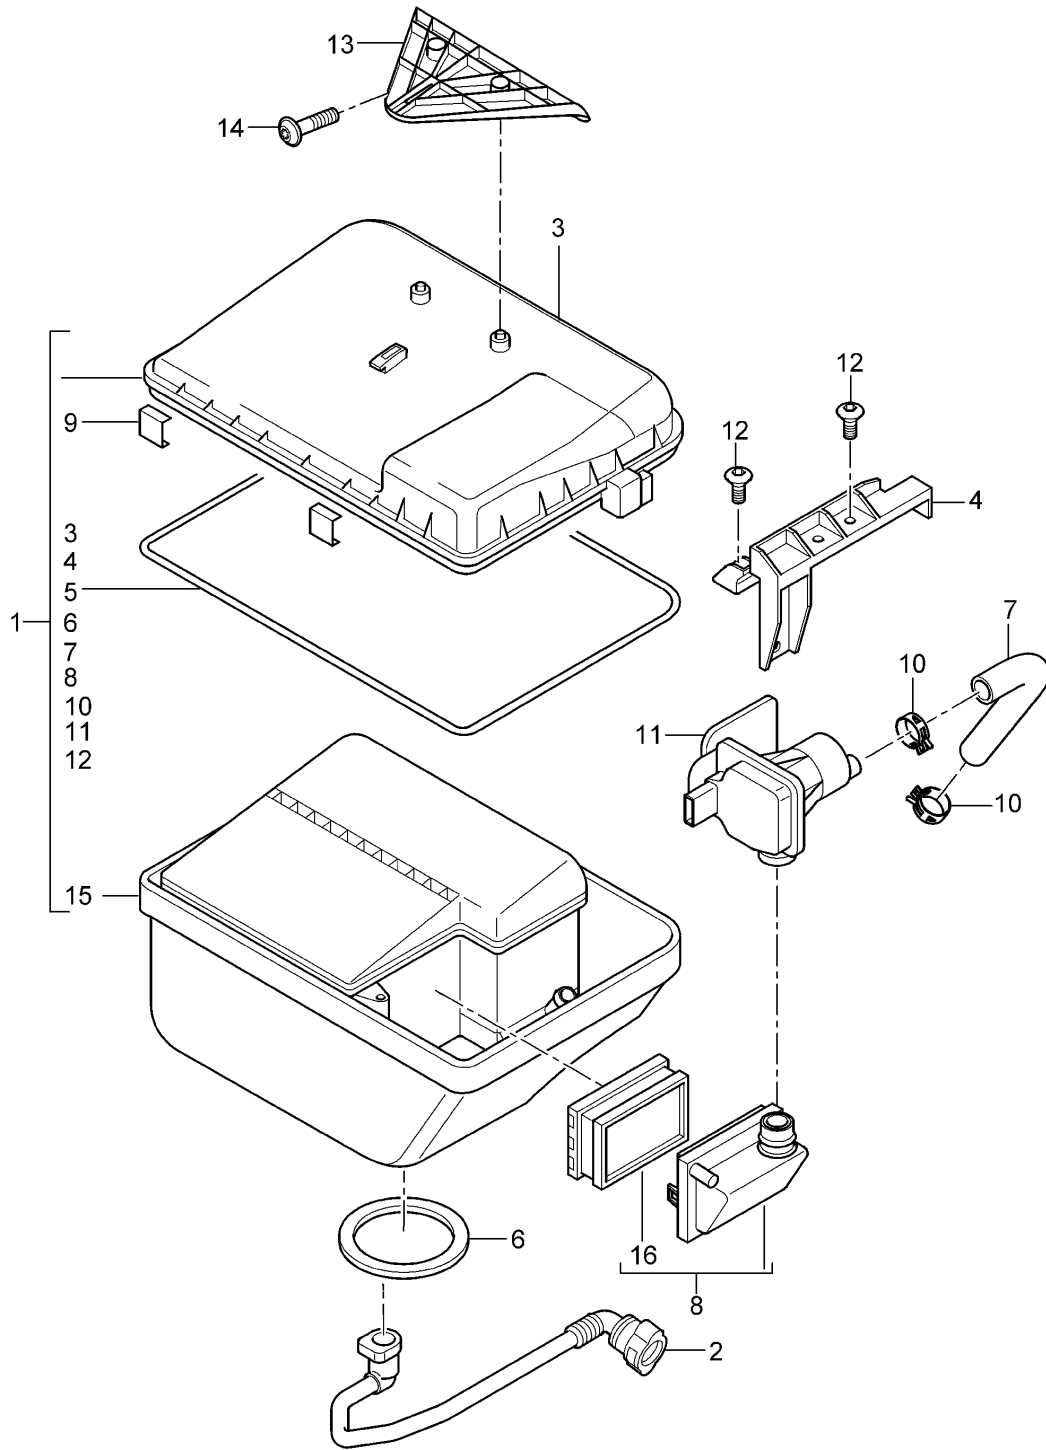

Model: 997T07

Model life 2007>>2009

Pos	Part Number	Description	Remark	Qty	Model
1	997 201 265 01	Fuel system Fuel line Fuel pump for Engine	rear rear	1	
2	997 201 275 00	Fuel line Return line	rear	1	
3	997 201 355 01	Air line Activated charcoal container for Engine	rear	1	
4	999 507 833 40	Cable holder 15/8/10/8		1	
5	999 507 488 40	Cable holder 5,0/10,0		4	
6	999 507 521 40	Cable holder 8/8/10		1	
7	999 507 850 40	Cable holder 8,0/15,0		1	
8	999 507 727 40	Cable holder 8/10		1	
9		Lines see illustration:	front 201-005		

Model: 997T07

Model life 2007>>2009