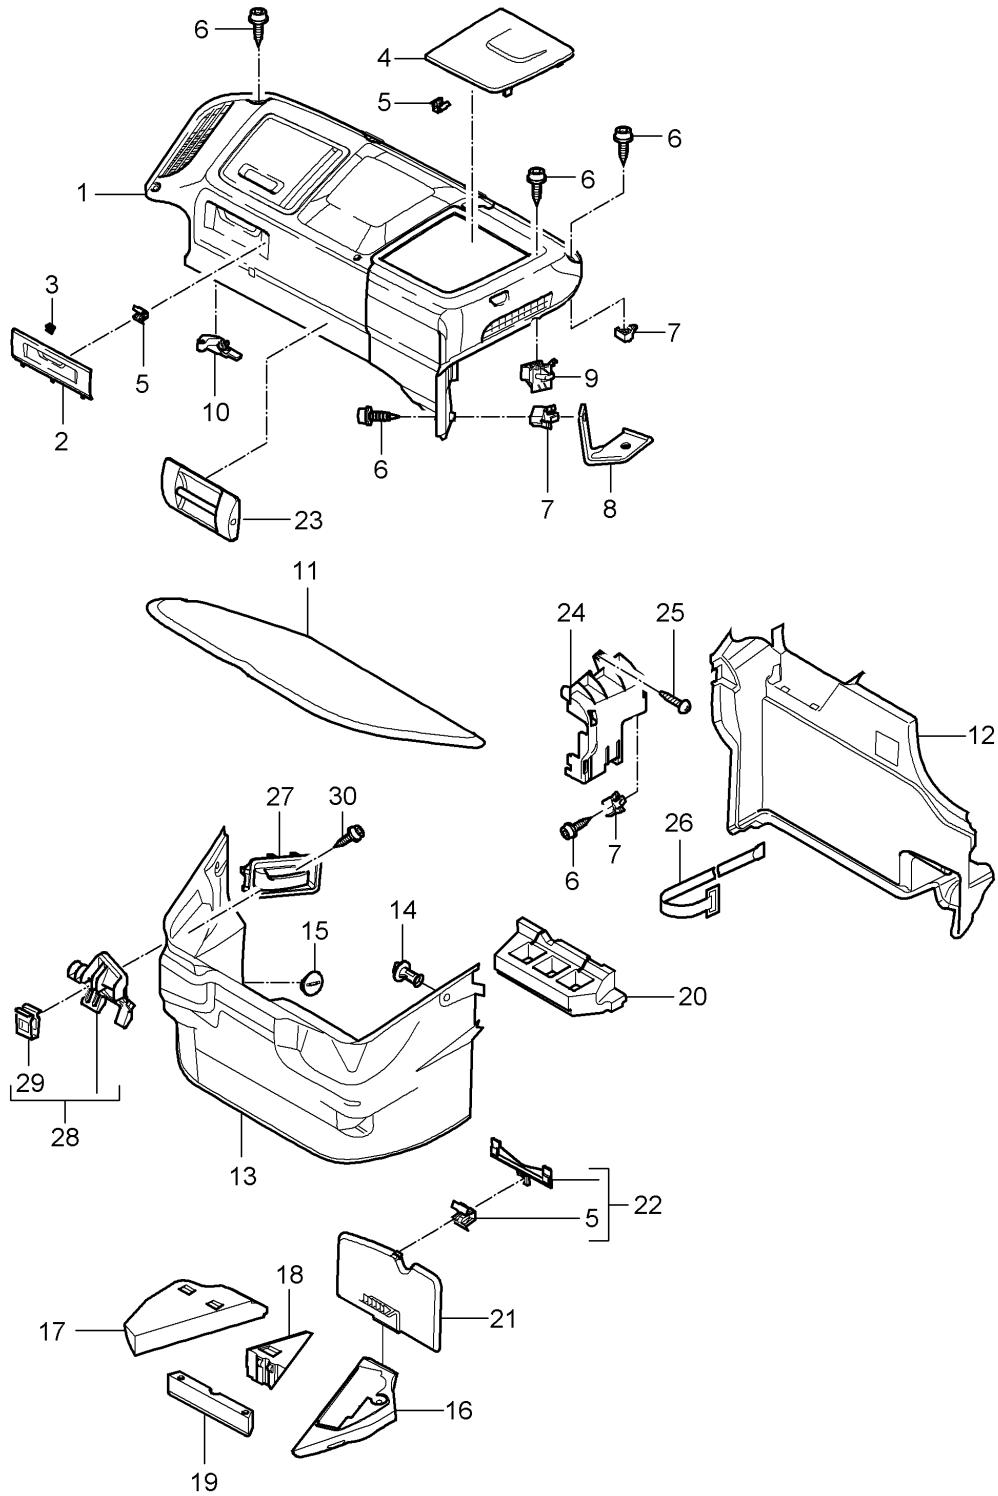

Model: 997T07

Model life 2007>>2009

Pos	Part Number	Description	Remark	Qty	Model
35	997 551 706 00	Luggage compartment Bracket Emergency operation		1	PR:553
36	999 591 489 09	Luggage compartment panel nut ST 4,8		1	PR:553
37	999 073 061 02	panel screw 4,8 X 16		1	PR:553
38	997 556 623 00	Plastic foam strip		2	PR:670,672

Model: 997T07

Model life 2007>>2009