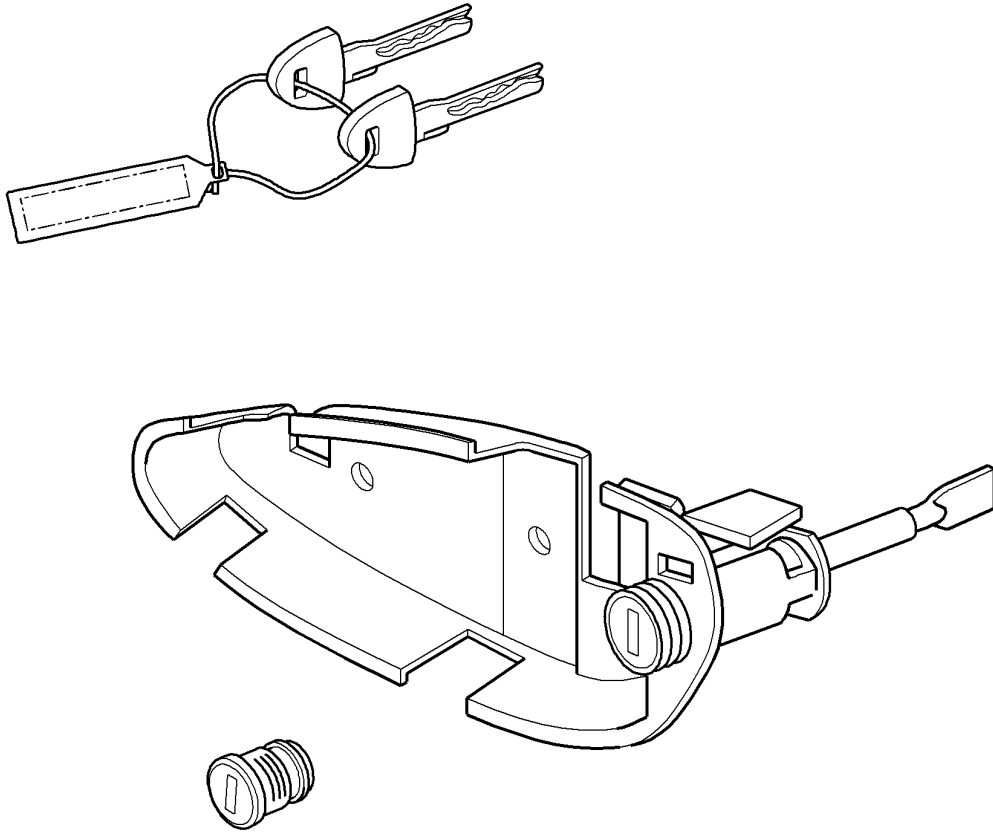

Model: 997T07

Model life 2007>>2009

Model: 997T07

Model life 2007>>2009

Pos	Part Number	Description	Remark	Qty	Model
		repair kits Set of locks comprising: Bracket Door handle, exterior Glove compartment lock key Key fob			
-	997 538 011 00	1 set of lock cylinders with handheld trans. & emerg. key		1	PR:098
-	997 538 011 01	1 set of lock cylinders with handheld trans. & emerg. key		1	PR:099