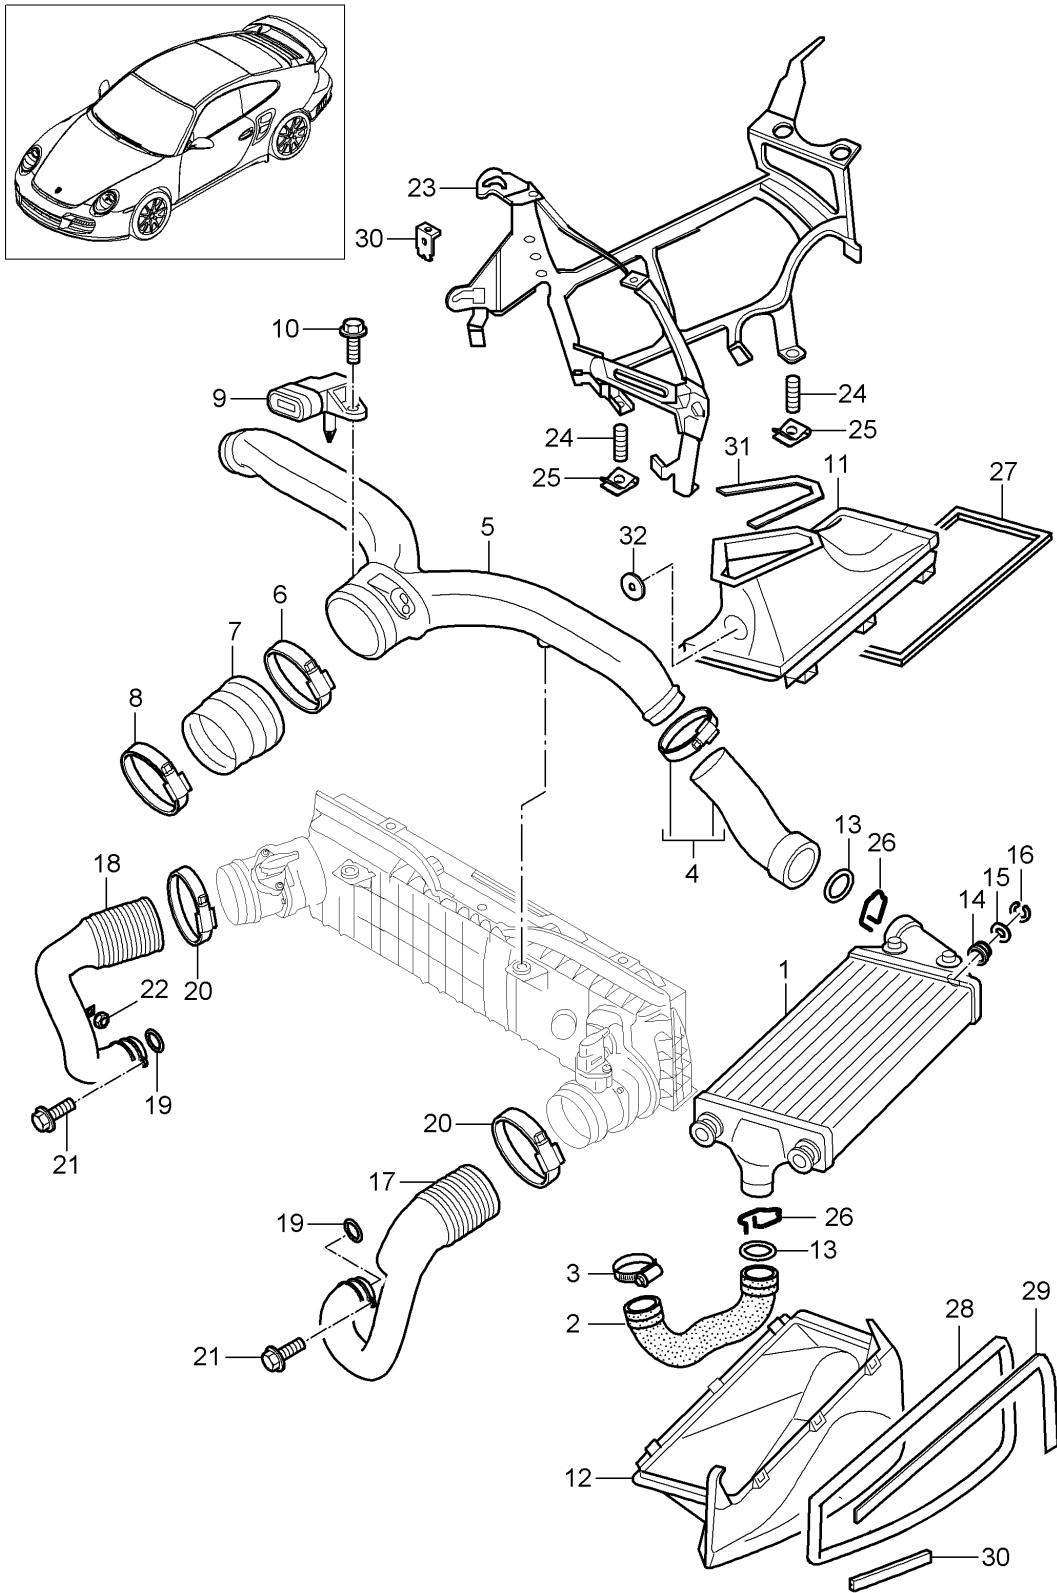

Model: 997T07

Model life 2007>>2009

Pos	Part Number	Description	Remark	Qty	Model
1	997 110 627 72	intake air distributor intake air distributor Discontinued part		2	9770 PR:-101
1	997 110 627 73	intake air distributor		2	PR:-101
(1)	997 110 677 71	intake air distributor Discontinued part		2	PR:101
(1)	997 110 477 72	intake air distributor		2	PR:101
2	997 110 747 70	Seal		6	
3	900 067 354 01	Bolt with washer M 6 X 25		12	
4	997 110 215 70	Distributor tube		1	PR:-101
(4)	997 110 177 71	Distributor tube with: Seal Discontinued part		1	PR:101
(4)	997 110 159 70	Distributor tube Discontinued part		1	PR:101
(4)	997 110 059 70	Distributor tube (complete)		1	PR:101
5	997 110 319 00	Seal		1	
6	997 110 685 70	Rubber sleeve		2	PR:-101
(6)	997 110 687 71	Rubber sleeve		2	PR:101
7	999 512 539 00	Hose clamp 90 - 110/9 Discontinued part		4	
(7)	999 512 539 01	Hose clamp 90 - 110/9		4	PR:-101
(7)	999 512 698 01	Hose clamp 70 - 90/9		4	PR:101
8	993 110 530 01	Grommet		1	
9	997 606 213 00	Temperature sensor Engine bay		1	
10	997 110 178 70	Non-return valve		1	PR:101
11	999 707 409 41	O-ring 26 X 3		1	PR:101
12	900 385 050 01	Hexagon head bolt BM 6 X 16		2	PR:101

Model: 997T07

Model life 2007>>2009