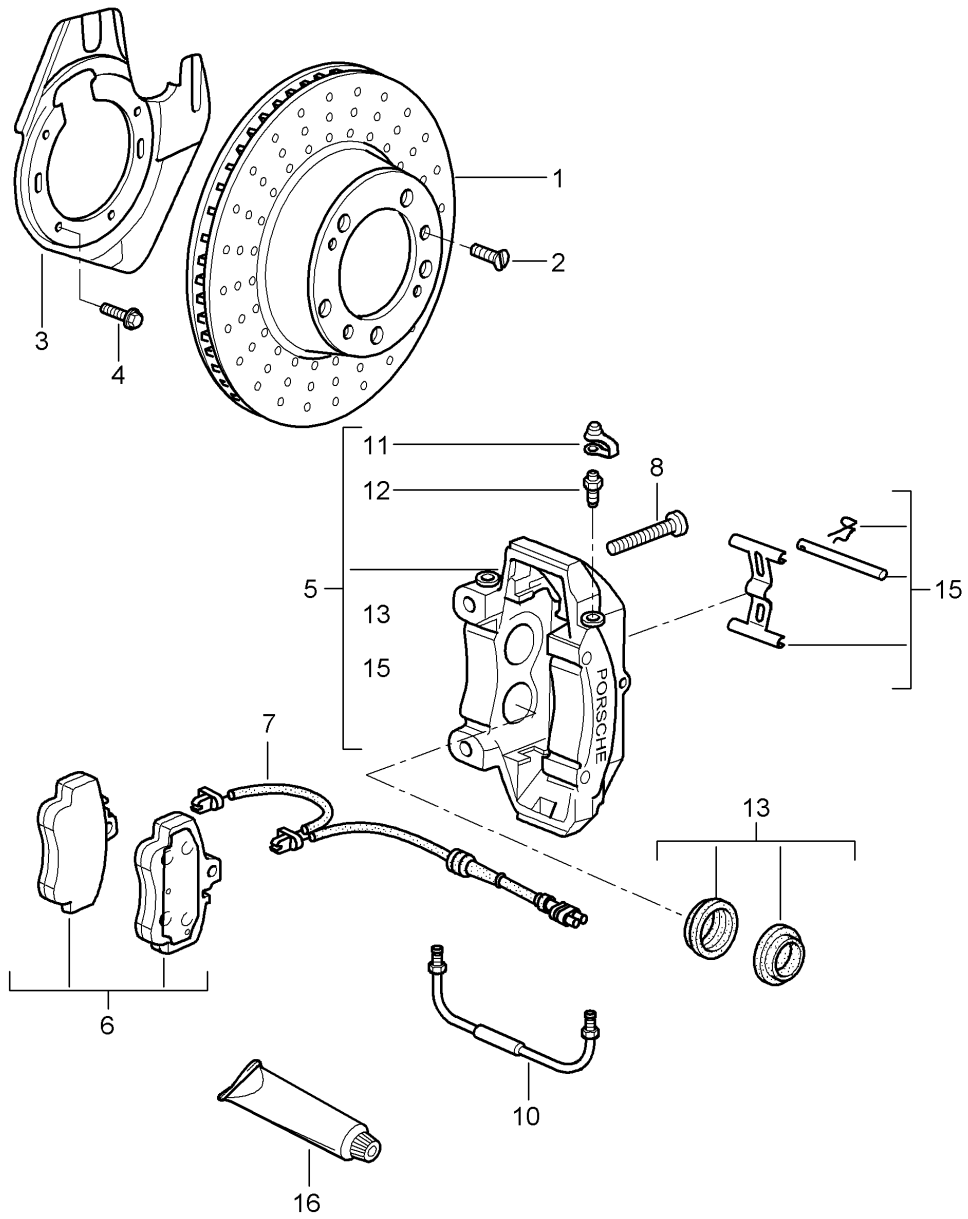

Model: 997T07

Model life 2007>>2009