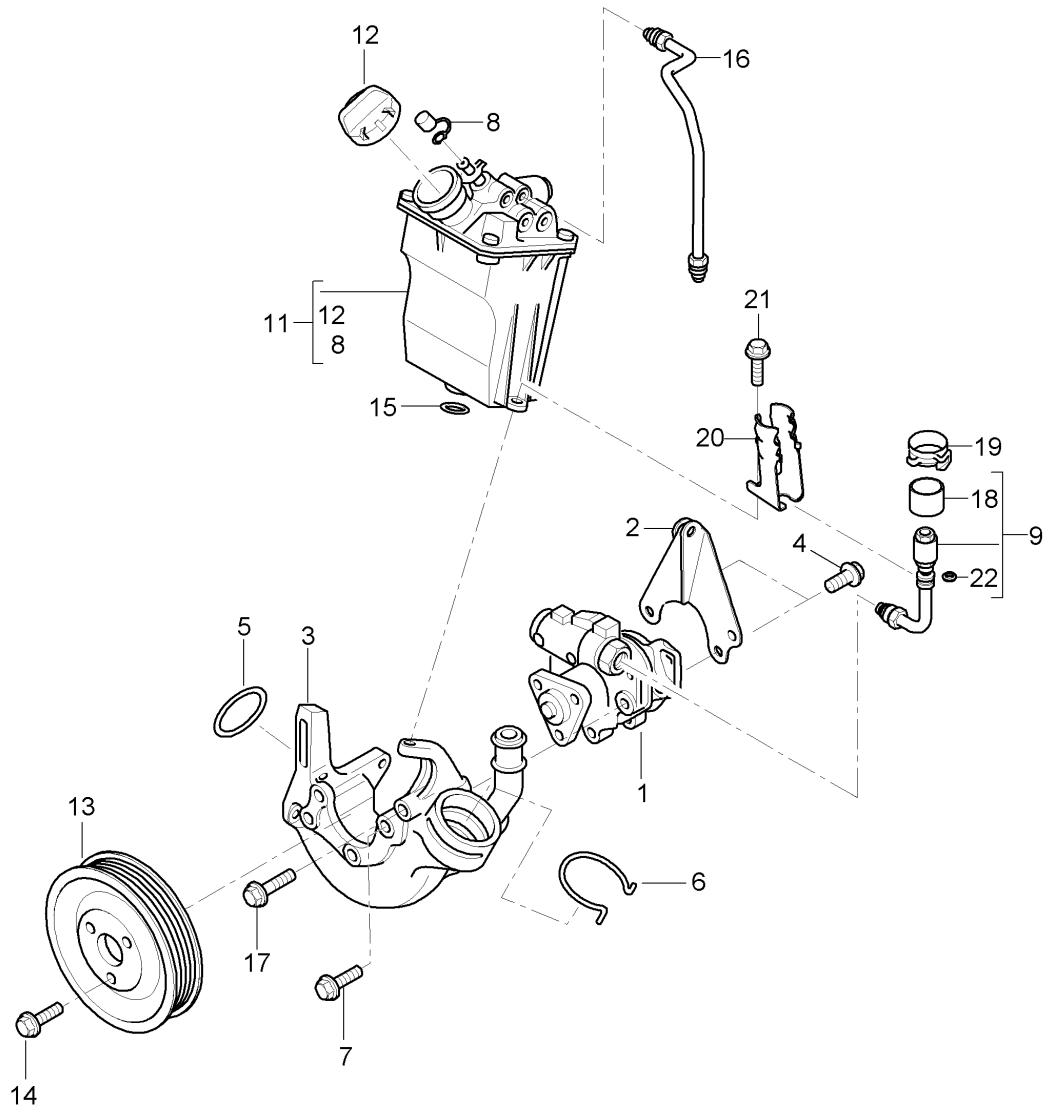

Model: 997T07

Model life 2007>>2009

Pos	Part Number	Description	Remark	Qty	Model
1	997 347 451 03	Power steering Lines Pressure line		1	PR:098
(1)	997 347 451 04	D - MJ 2007>> - MJ 2007 Pressure line		1	PR:098
(1)	997 347 451 05	D - MJ 2008>> Discontinued part Pressure line		1	PR:098
-	999 230 543 40	D - MJ 2008>> repair set O-ring		1	
2	987 347 449 05	return line Discontinued part		1	PR:098
(2)	987 347 449 07	return line		1	PR:098
-	999 230 542 40	O-ring		1	
3	996 347 543 00	Cable holder		4	
4	996 355 543 00	Bracket		3	
(4)	999 507 091 40	Cable holder Simple		3	
5	997 347 439 51	return line	center	1	
6	997 347 445 51	Pressure line See technical manual Group 4 NR.4898		1	
(6)	997 347 445 52	Discontinued part Pressure line See technical manual Group 4 NR.4898		1	
7	996 347 549 01	bracket for pressure line		2	
8	997 347 544 00	Line holder		1	
-	999 230 683 40	securing clip for Threaded joint		1	
-	999 230 584 40	Pressure line Securing ring for Threaded joint	lhd	1	PR:098
10	997 347 749 00	return line See technical manual Group 4 Nr.4898		1	
12	996 347 769 01	Line holder		1	
13	900 067 063 02	Tension shackle Socket head bolt M 10 X 20		1	
14	996 347 551 01	Retaining plate		1	
15	999 230 539 10	Threaded joint		X	
16	999 230 540 10	Threaded joint		X	
17	999 702 210 40	Rubber grommet		2	
19	999 507 575 40	Bracket		1	

Model: 997T07

Model life 2007>>2009