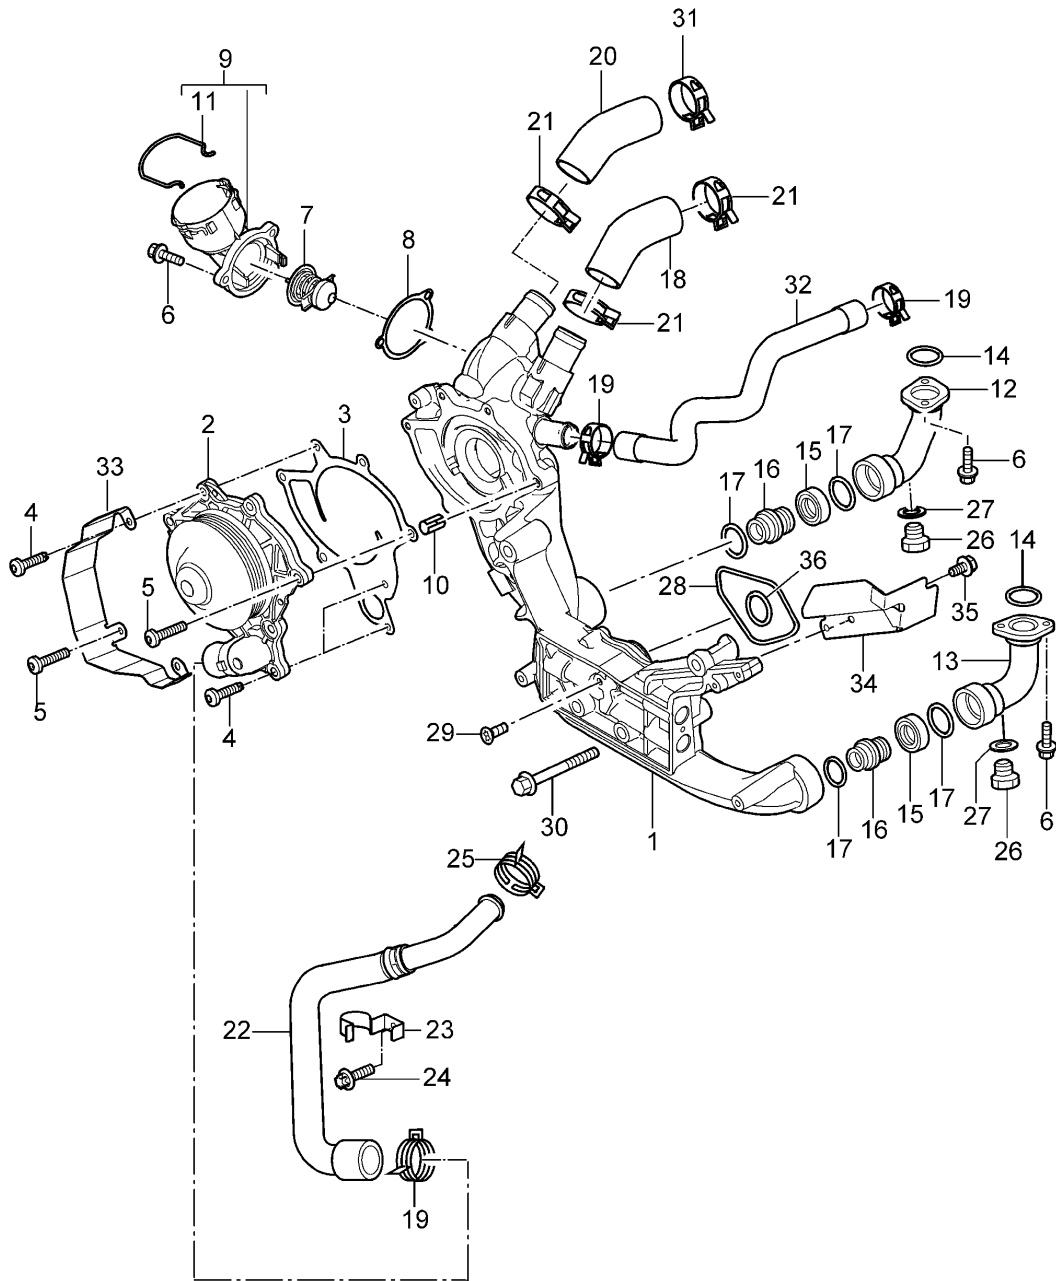

Model: 997T07

Model life 2007>>2009

Model: 997T07

Model life 2007>>2009

Pos	Part Number	Description	Remark	Qty	Model
		Coolant pump			9770
		Water pump housing			
1	997 106 002 70	Water pump housing		1	
2	997 106 011 70	Coolant pump		1	
		Discontinued part			
(2)	997 106 011 71	Coolant pump		1	
(2)	997 106 011 72	Coolant pump		1	
3	997 106 340 00	Seal		1	
4	999 073 102 01	flat round head bolt M 6 X 25		5	
5	999 073 110 01	flat round head bolt M 6 X 30		2	
6	900 385 019 01	Torx screw BM 6 X 20		11	
7	996 106 125 71	Thermostat insert		1	
8	996 106 326 71	Seal		1	
9	996 106 121 72	Cover		1	
10	996 106 103 50	dowel sleeve 8,2 X 7		2	
11	997 106 802 03	Spring		1	
12	996 106 139 71	connection piece		1	
13	996 106 140 71	connection piece		1	
14	999 707 410 40	O-ring 39,20 X 3,00		2	
15	996 106 214 70	protective ring		2	
16	996 106 238 71	Connector union		2	
17	999 707 411 40	O-ring 28,00 X 4,50		4	
18	996 106 529 73	Hose		1	
19	999 512 552 00	Hose clamp 20 -32/9		2	
		Discontinued part			
19	999 512 552 01	Hose clamp 20 -32/9		2	
20	996 106 512 74	Return hose		1	
21	999 512 551 00	Hose clamp 25 - 40/9		3	
		Discontinued part			
21	999 512 551 01	Hose clamp 25 - 40/9		3	
22	997 106 250 72	Hose		1	
23	996 106 550 72	Hose bracket		1	
24	900 385 041 01	Torx screw M 6 X 12		1	
25	999 512 660 09	Hose clamp 29 X 12		1	
26	900 219 007 01	sealing plug M 10 X 1		2	
27	900 123 144 30	seal ring A 10 X 13,5		2	
28	999 707 468 40	O-ring 68 X 2		1	
29	999 073 013 01	countersunk bolt M 6 X 10		1	
30	900 385 119 01	Hexagon head bolt M 10 X 70		4	
31	999 512 252 02	Hose clamp 23- 35/9		1	
32	997 106 477 72	Hose Supply		1	
33	996 115 521 73	Bracket	left	1	
34	997 115 661 70	Protective plate	right	1	
35	900 385 041 01	Torx screw		2