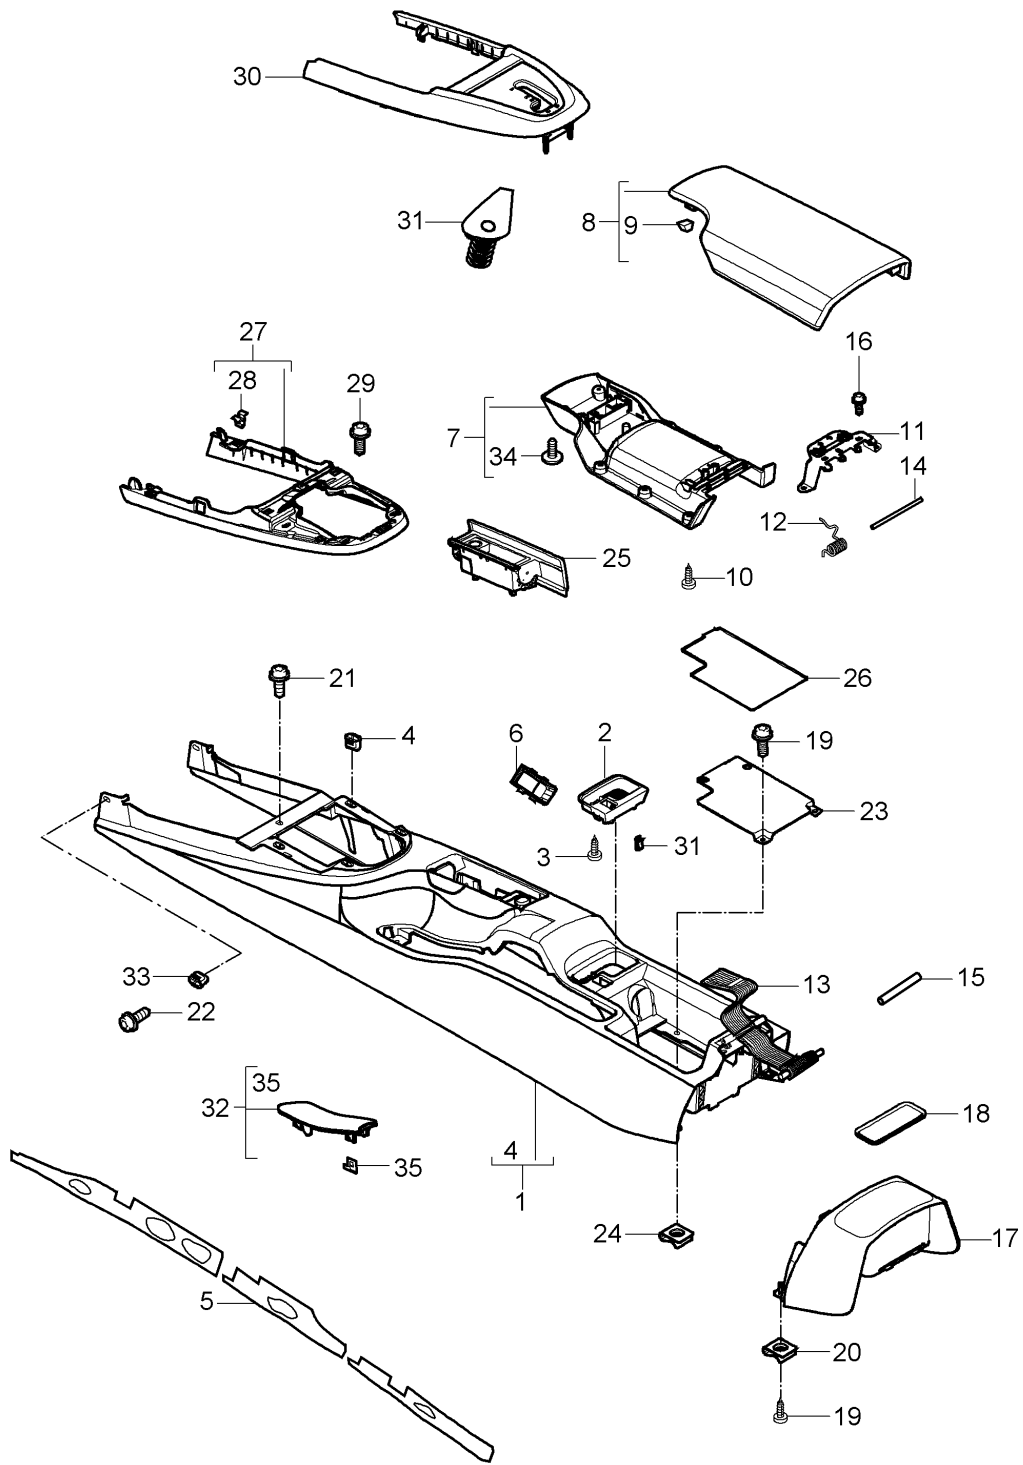

Model: 997T07

Model life 2007>>2009

Pos	Part Number	Description	Remark	Qty	Model
13	997 553 143 01	Stowage compartment Centre console	front	1	GT2
	997 553 143 01 D07	Volcano grey			
14	997 553 543 01	Insert for centre console		1	
		Stowage compartment			
15	999 919 164 09	fillister hd. bolt 5,0 X 12,0 for Mount Stowage compartment		3	

Model: 997T07

Model life 2007>>2009