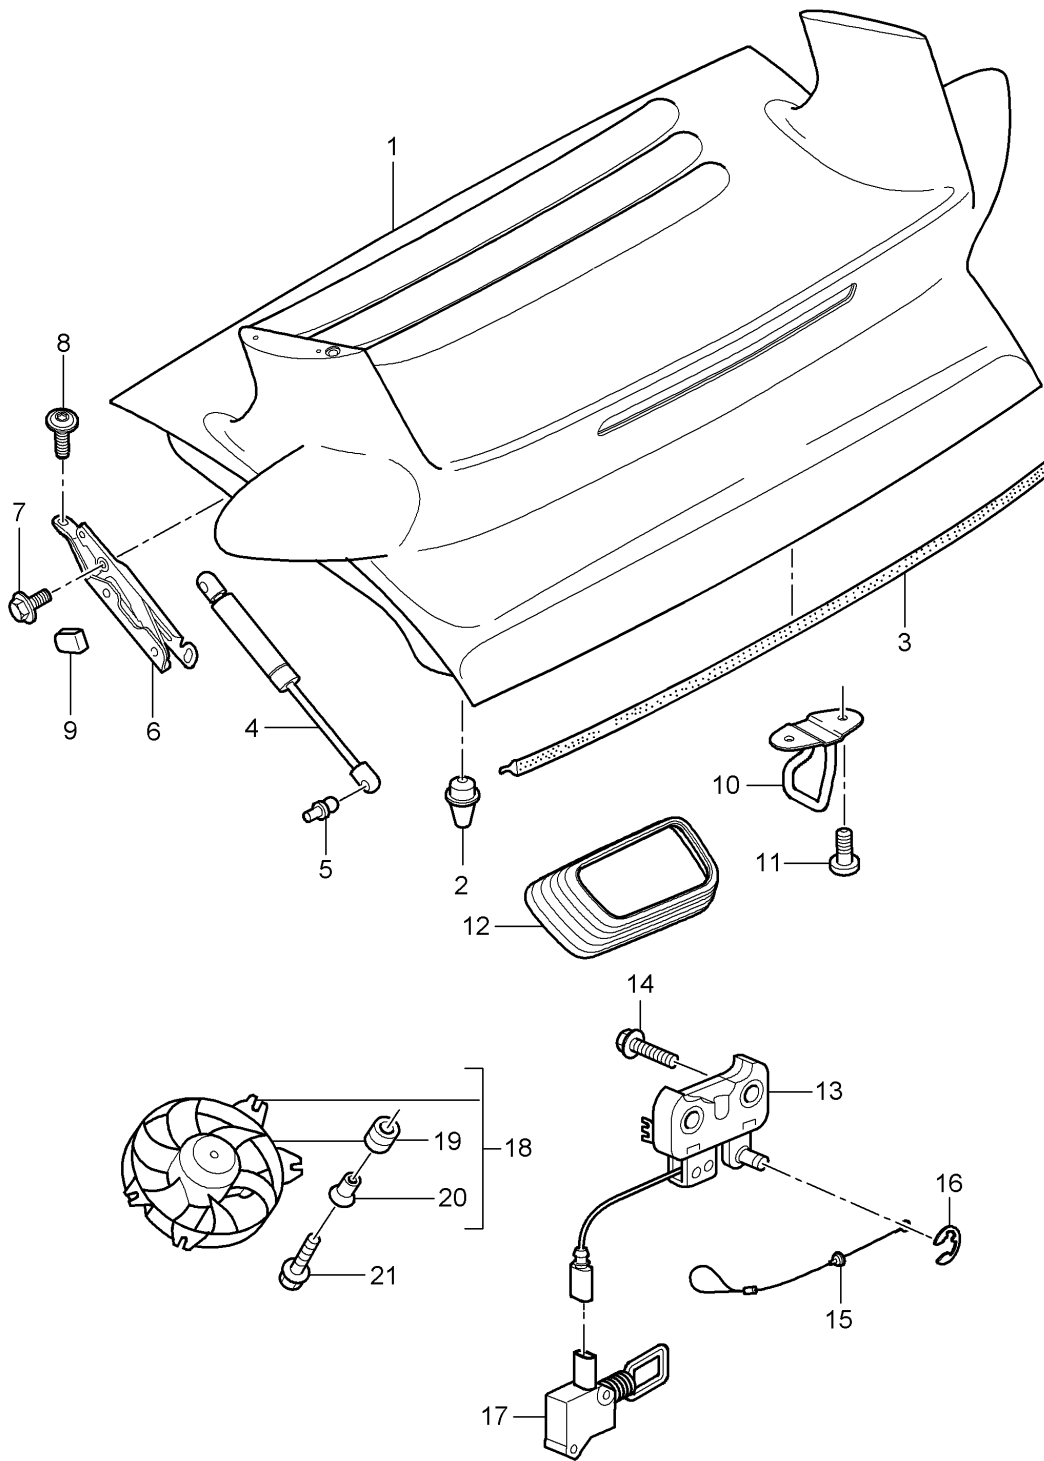

Model: 997T07

Model life 2007>>2009

Model: 997T07

Model life 2007>>2009

Pos	Part Number	Description	Remark	Qty	Model
1	997 512 233 81	Cover Cover primed	rear	1	GT2
-	000 043 204 38	sealant	also use:	1	
2	996 512 987 00	adjusting screw Cover		2	
3	997 512 611 01	Seal		1	
4	997 512 551 00	Gas filled strut		1	
5	999 167 051 03	Ball stud		2	
6	997 512 151 02	Hinge	left	1	
(6)	997 512 152 01	Hinge	right	1	
7	900 378 214 01	Hexagon bolt M 6 X 18		4	
8	900 075 466 01	Bolt with washer M 6 X 16		6	
9	997 512 153 00	Stop Hinge		2	
10	997 512 213 01	Lock upper part		1	
11	999 073 378 02	flat round head bolt M 6 X 20		2	
12	997 512 771 00	Air guide channel Air filter	left	1	
(12)	997 512 772 00	Air guide channel Air filter	right	1	
13	997 512 053 00	Lock lower part		1	
14	N 910 664 01	Hexagon socket head bolt (combi) M 6 X 40		2	
15	997 512 521 00	Cable Emergency operation		1	
16	900 116 002 03	Retaining washer		1	
17	997 624 118 00	throttle control element D >> - MJ 2008		1	
(17)	997 624 118 01	throttle control element D - MJ 2009>>		1	
-	997 612 916 00	repair set Wire set throttle control element D >> - MJ 2008		1	
18	997 624 056 02	Fan		1	
19	999 703 451 40	Rubber grommet 9,0 X 14,0 X 1,5		4	
20	999 209 093 01	spacer sleeve 7,0 X 1,0 X 12		4	
21	999 073 417 01	fillister hd. bolt M6 X 30		4