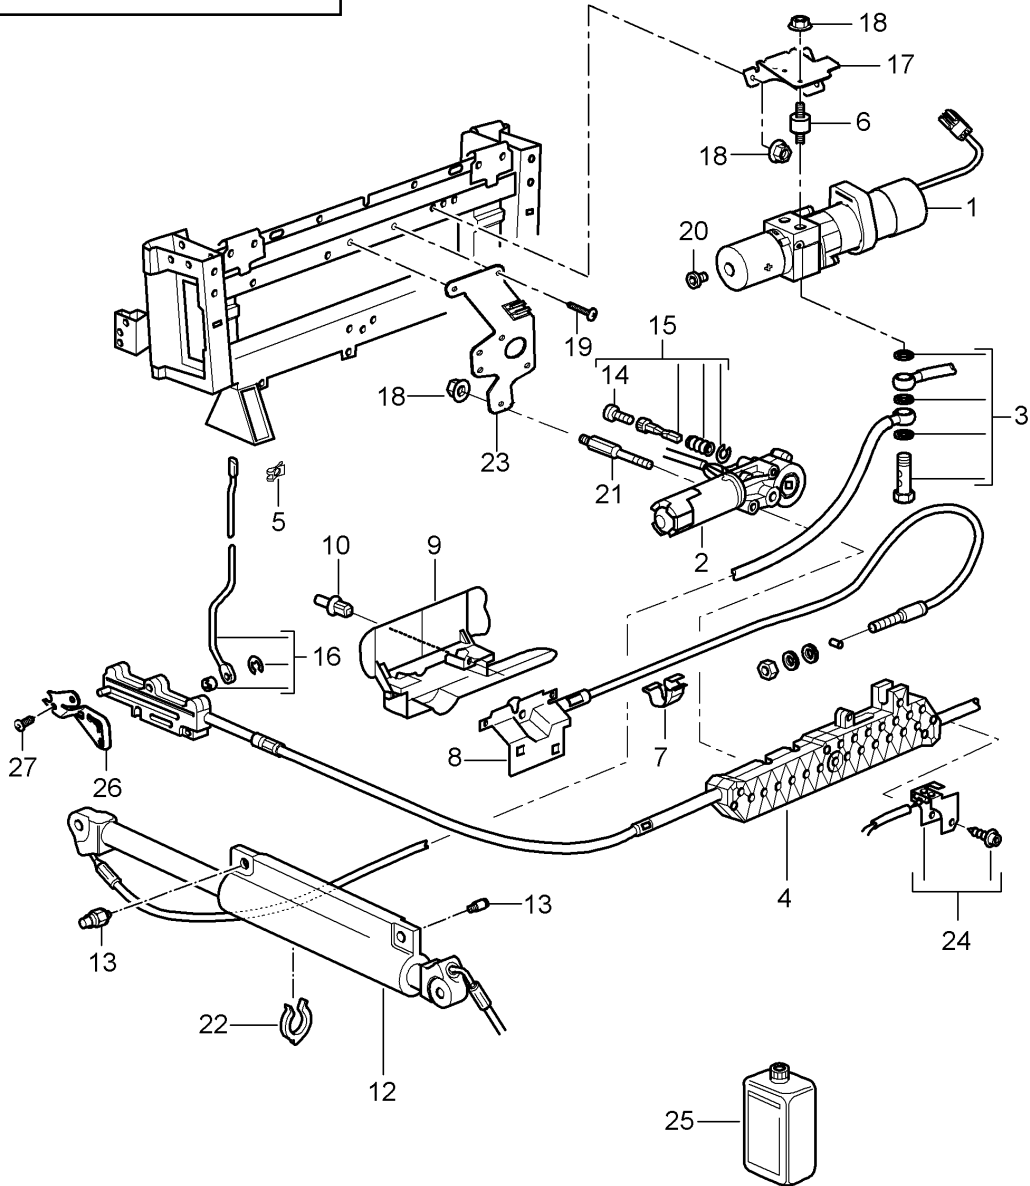

Model: 997T07

Model life 2007>>2009

Model: 997T07

Model life 2007>>2009

Pos	Part Number	Description	Remark	Qty	Model
		Convertible top			
		Driving mechanism			
		Hydraulic			
1	997 561 307 00	Hydraulic unit		1	
2	996 561 933 01	Engine		1	
3	996 561 573 00	Banjo bolt		2	
4	996 561 021 04	Driving mechanism		1	
5	999 166 054 01	Sl-lock		2	
6	999 703 235 01	Bonded rubber buffer		2	
7	999 507 683 40	Cable holder		X	
8	996 561 065 01	Locking mechanism		1	
9	996 561 265 03	Trim		1	
10	999 591 941 40	Spreader rivet		X	
12	996 561 945 02	cylinder		2	
13	996 561 245 00	Pin		1	
14	996 561 671 00	Screw		1	
15	996 561 673 01	repair set		1	
16	996 561 229 00	slide rod	left	1	
(16)	996 561 230 00	slide rod	right	1	
17	996 561 217 01	Bracket	left	1	
		Hydraulic unit			
18	900 377 010 01	Hexagon nut		7	
		M 6			
19	999 073 228 09	panel screw		6	
		St 4,8			
20	996 561 407 01	Oil filler screw		1	
21	996 561 863 01	Threaded pin		3	
22	996 561 281 00	Clamping ring		2	
23	996 561 207 01	Retainer for pump		1	
		Driving mechanism			
		convertible top stowage box			
24	996 561 165 01	Micro switch		1	
25	000 043 204 89	Oil		X	
		250 ML			
26	996 561 221 00	Knock-out lever	left	1	
		gate guide			
(26)	996 561 222 00	Knock-out lever	right	1	
		gate guide			
27	999 919 205 09	Torx screw		2	
		M6X12