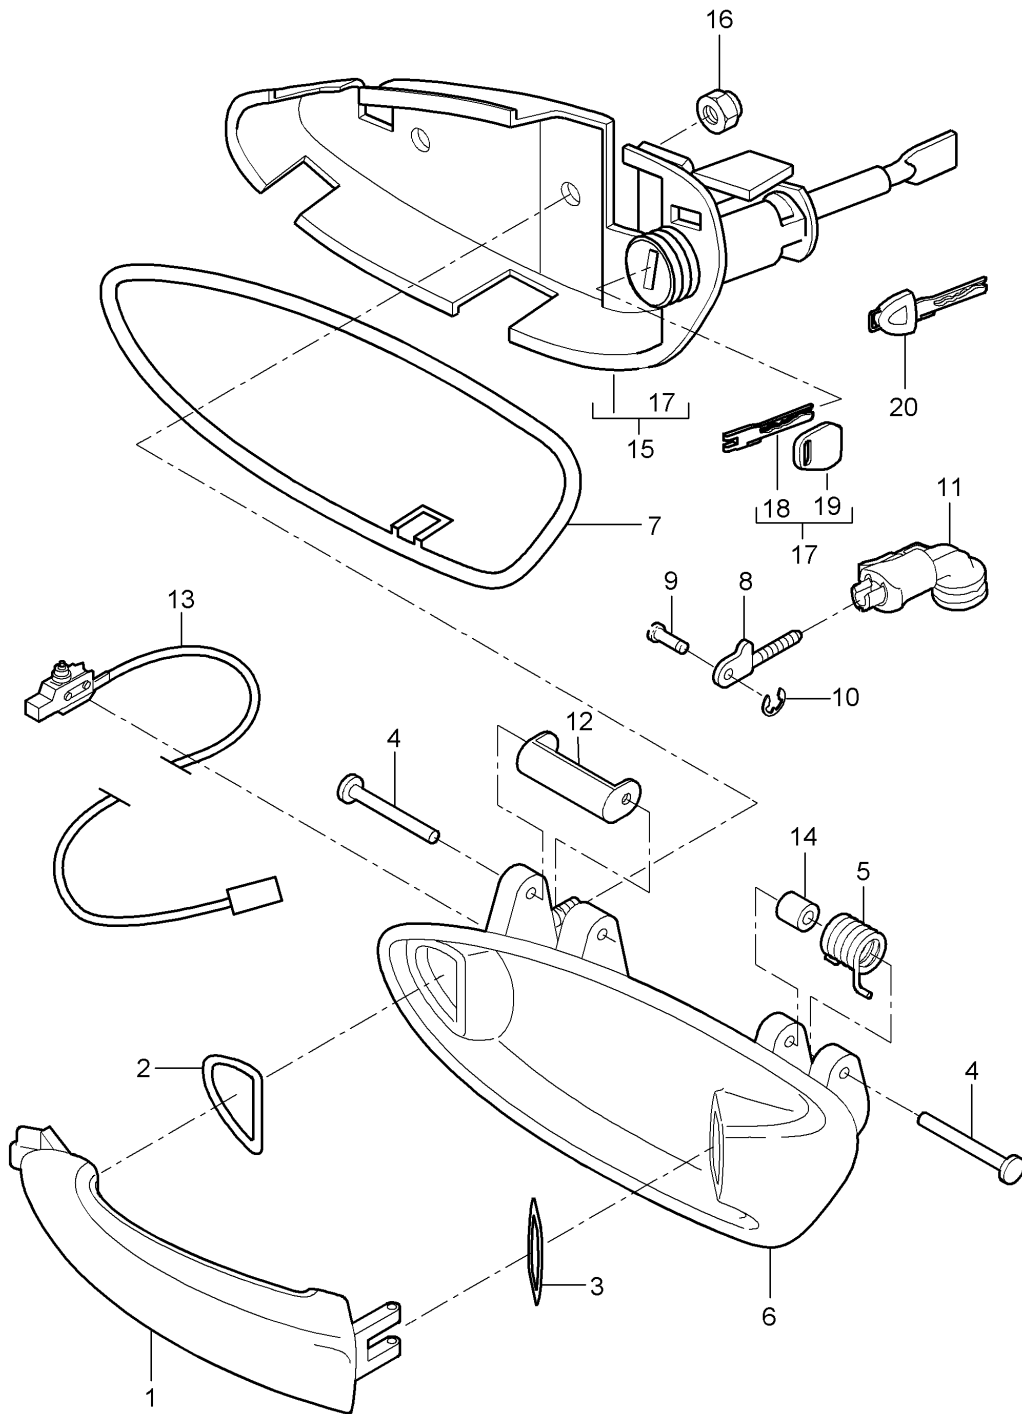

Model: 997T07

Model life 2007>>2009

Model: 997T07 Model life 2007>>2009

Pos	Part Number	Description	Remark	Qty	Model
1	997 537 613 01	Door handle			
(1)	997 537 614 01	Door handle, exterior primed	left	1	
			right	1	
2	997 537 623 00	Stop buffer		2	
3	997 537 625 00	Stop buffer		2	
4	997 537 621 00	axle		2	
5	997 537 611 00	Return spring	left	1	
(5)	997 537 612 00	Return spring	right	1	
(6)	997 537 646 01	Handle liner	right	1	PR:098
	997 537 646 01 G2X	primed			
(6)	997 537 645 02	Handle liner	left	1	PR:098,789
(6)	997 537 646 03	Handle liner primed	right	1	PR:098,789
7	997 537 637 00	Underlay	left	1	
(7)	997 537 638 00	Underlay	right	1	
8	997 537 627 00	operating rod		2	
9	997 537 629 00	Pin		2	
10	996 537 641 00	Retaining washer		2	
11	997 537 445 03	Connecting piece		2	
12	997 537 653 00	Actuating lever	left	1	
(12)	997 537 654 00	Actuating lever	right	1	
13	997 613 125 00	Micro switch		2	
13	997 613 125 02	Micro switch		2	
		Window regulator bush		2	
14	997 537 633 00	bush		2	
15	997 538 963 00	Bracket with lock cylinder	left	1	PR:098
(15)	997 538 963 01	Bracket with lock cylinder	left	1	PR:098
(15)	997 538 963 02	Bracket with lock cylinder	left	1	PR:625,098
(15)	997 538 963 03	Bracket with lock cylinder	left	1	PR:625,098
(15)	997 537 464 01	Bracket Without lock cylinder	right	1	PR:098
16	900 380 015 09	Hexagon nut M 6		2	
17	997 538 931 00	Replacement key with stipulated lock number		X	
		State lock number			
18	997 538 531 00	Blank key		X	
19	944 538 431 00	Key cover		X	
20	955 538 916 00	emergency key with stipulated lock number		X	
		State lock number			
(20)	955 538 216 00	emergency key W/o stipulated lock number		X