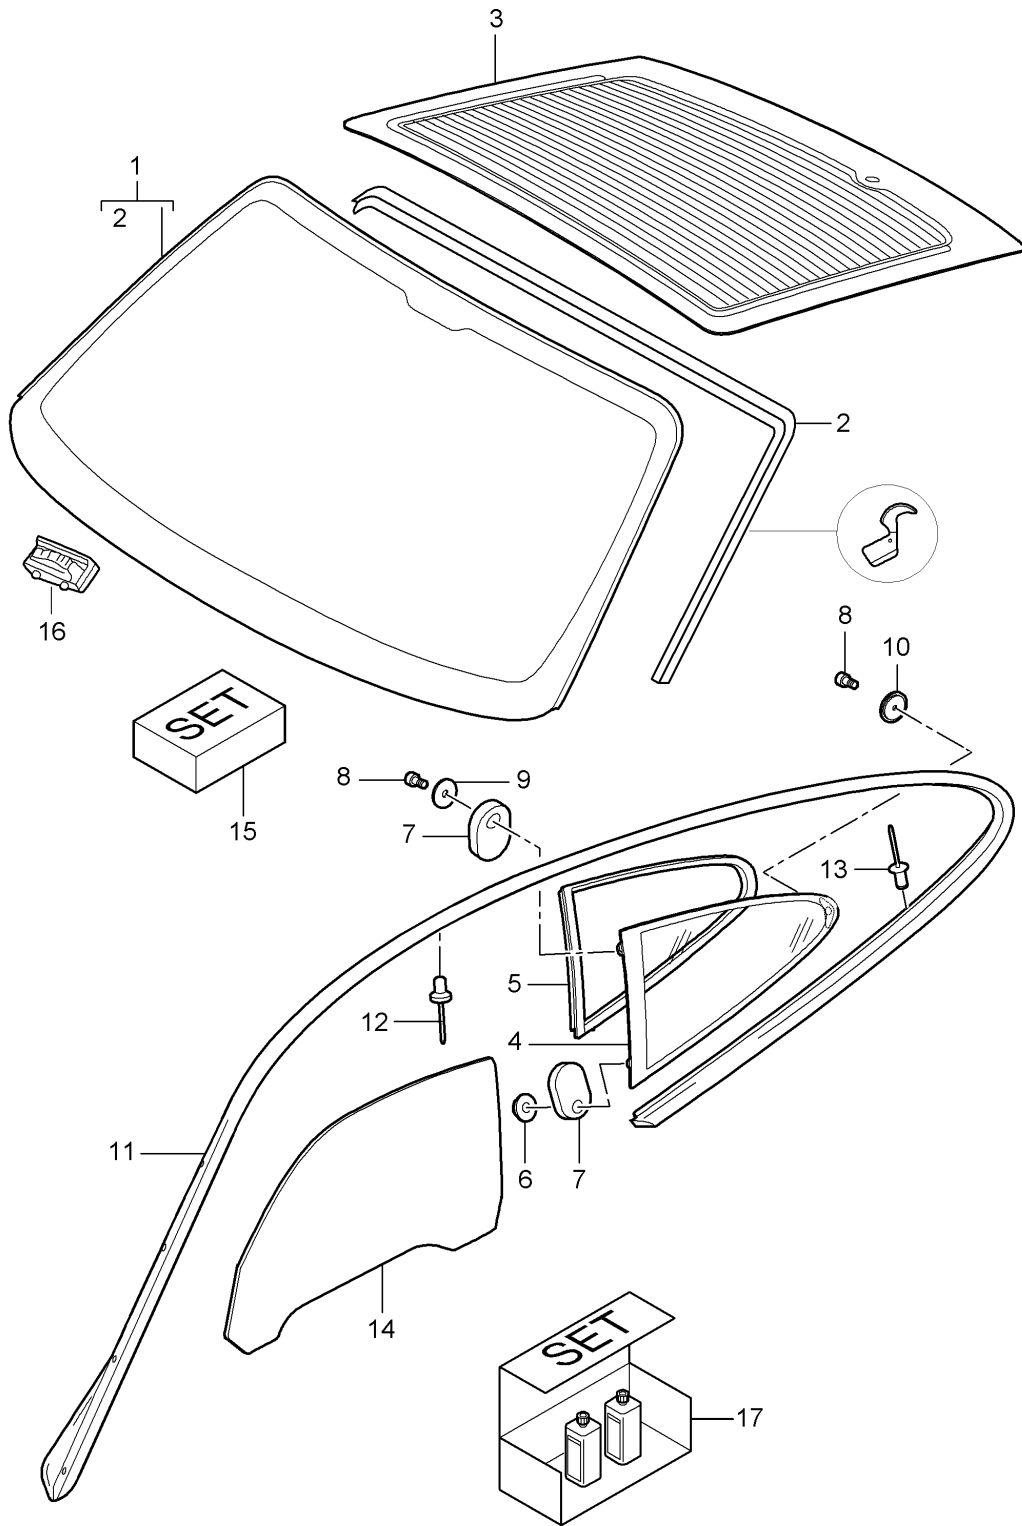

Model: 997T07

Model life 2007>>2009

Model: 997T07

Model life 2007>>2009

Pos	Part Number	Description	Remark	Qty	Model
1	997 541 911 00	window glazing Windscreen		1	Cabrio PR:440,568
			also use: 000 043 305 35		
1	997 541 911 06	D >> - MJ 2007 Windscreen Tinted		1	Cabrio PR:440,568
			also use: 000 043 305 35		
(1)	997 541 911 01	D - MJ 2008>> Windscreen Tinted		1	Coupe PR:440,567
			also use: 000 043 305 35		
(1)	997 541 911 07	Windscreen Tinted		1	Cabrio PR:440,567
			also use: 000 043 305 35		
(1)	997 541 911 08	Windscreen Tinted		1	Coupe PR:440,568
			also use: 000 043 305 35		
2	997 541 901 09	Seal for front window		1	CABRIO
(2)	997 541 901 10	Seal for front window		1	COUPE
3	997 545 911 00	Rear window		1	PR:426
			also use: 000 043 305 35		
3	997 545 911 03	Rear window		1	PR:425
			also use: 000 043 305 35		
4	997 543 111 04	Side window Discontinued part	left	1	
4	997 543 111 05	Side window	left	1	
(4)	997 543 112 04	Side window	right	1	
(4)	997 543 112 05	Side window	right	1	
5	996 543 325 00	Sealing frame Side window	left	1	
(5)	996 543 326 00	Sealing frame Side window	right	1	
6	999 084 210 02	Hexagon nut M 8		1	
7	996 543 611 02	Seal		2	
8	999 218 011 02	Socket head bolt M 6 X 12		2	
9	999 025 270 02	Washer 6,4 X 30 X 1,5		1	
10	996 543 625 00	Sealing plate		1	
11	997 537 481 00	roof frame seal	left	1	
(11)	997 537 482 00	roof frame seal	right	1	
12	999 190 445 37	Pop rivet 4,0 X 7,9		13	
13	999 190 450 37	Pop rivet 4,0 X 6,3		7	
14	997 542 511 02	Door window	left	1	COUPE
(14)	997 542 512 02	Door window	right	1	COUPE
(14)	997 542 511 03	Door window	left	1	CABRIO
(14)	997 542 512 03	Door window	right	1	CABRIO
15	997 545 901 00	Seal for rear window		1	
16	000 043 305 35	2K pane adhesive set TEROSTAT		1	
17	000 043 205 37	emulsion tube Supplement set		X	
18	999 507 576 41	Bracket		2	
19	000 043 303 32	cutting wire for removing windows		1	
20	000 043 206 47	Car care set Side window		X