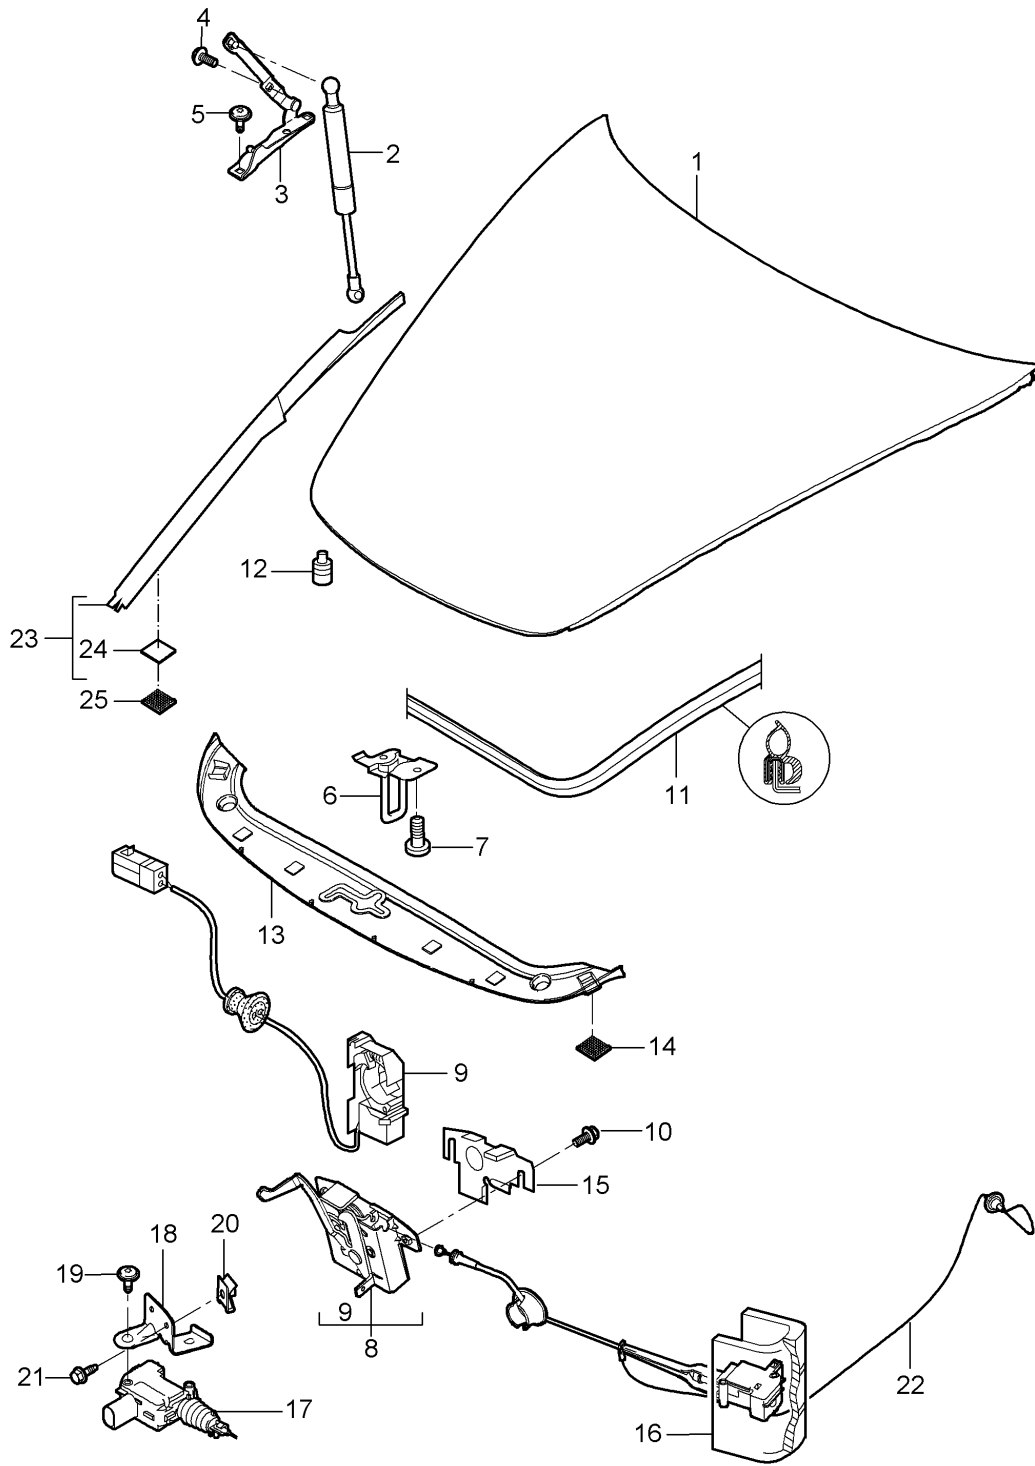

Model: 997T07

Model life 2007>>2009

Model: 997T07

Model life 2007>>2009

Pos	Part Number	Description	Remark	Qty	Model
1	997 511 011 00	Cover	front	1	
	997 511 011 00 GRV	Cover primed			
2	997 511 551 01	Gas filled strut		2	
3	997 511 151 01	Hinge	left	1	
(3)	997 511 152 01	Hinge	right	1	
4	999 073 357 09	fillister hd. bolt M 6 X 12		4	
5	999 073 348 09	fillister hd. bolt M 6 X 20		4	
6	997 511 051 00	Lock upper part		1	
7	999 073 378 02	flat round head bolt M 6 X 20		2	
8	997 511 053 00	Lock lower part		1	
9	997 613 206 00	Micro switch		1	
10	900 075 466 09	Bolt with washer M 6 X 16		2	
11	997 511 611 00	Seal		1	
12	999 703 140 41	Rubber buffer		2	
13	997 504 811 03	Cover panel		1	
	997 504 811 03 FMT	Satin black			
14	999 902 049 40	Velcro fastener		4	
15	996 511 653 00	Cover		1	
16	997 511 117 00	throttle control element		1	
17	996 624 119 01	throttle control element Emergency operation		1	PR:553
18	997 511 489 01	angle throttle control element		1	PR:553
(18)	997 511 191 00	angle throttle control element		1	GT2 PR:553
19	999 919 188 09	fillister hd. bolt 5,0 X 30		2	PR:553
20	999 591 882 02	panel nut M 6		2	PR:553
20	999 591 882 01	Discontinued part panel nut M 6		2	
21	900 075 466 09	Bolt with washer M 6 X 16		2	
22	997 511 085 00	Cable Luggage compartment		1	PR:553
(22)	997 511 085 01	Cable Luggage compartment		1	GT2 PR:553
(23)	997 572 465 02	Cover panel	left	1	
	997 572 465 02 02A	Wing Black			
23	997 572 466 02	Cover panel	right	1	
	997 572 466 02 02A	Wing Black			
24	999 902 052 40	Velcro fastener Cover		4	
25	999 902 051 40	20 X 20 Velcro fastener Wing 20 X 20		4