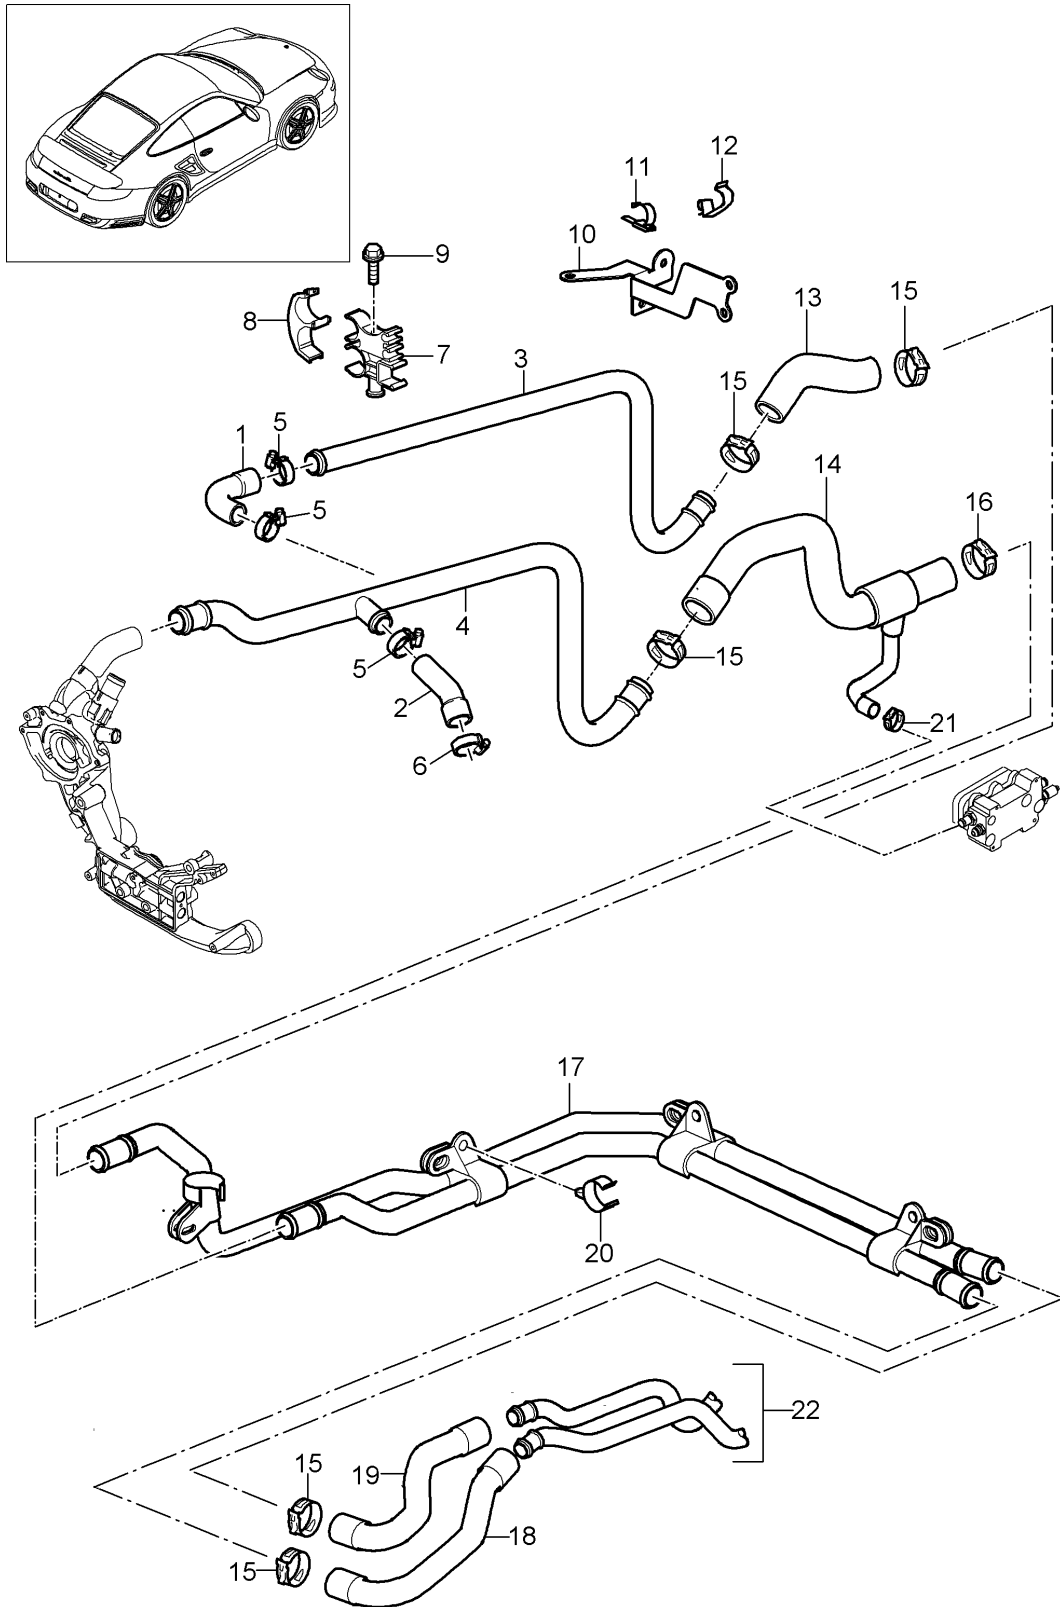

Model: 997T07

Model life 2007>>2009

Model: 997T07

Model life 2007>>2009

Pos	Part Number	Description	Remark	Qty	Model
		Lines heater			9770
1	997 106 233 72	Turbo Hose		1	
2	997 106 329 71	Supply Water hose		1	
3	997 106 252 71	Return line Water pipe		1	
4	997 106 254 71	Supply Water pipe		1	
5	999 512 552 01	Return line Hose clamp		3	
6	999 512 346 01	20- 32/9 Hose clamp		1	
7	997 106 455 71	16- 27/9 Retainer for coolant hose		2	
8	997 106 456 71	Retaining bar		2	
9	900 385 111 01	Torx screw		2	
10	997 106 450 71	M 6 X 55 Bracket		1	
11	999 651 300 40	Hose bracket		1	
12	999 507 728 40	25,0 - 30,0 Bracket		1	
13	997 106 612 01	18,0 - 19,0 Hose		1	PR:480
(13)	997 106 612 03	Discontinued part Hose		1	PR:480
13	997 106 432 00	Hose	feed	1	PR:249
(14)	997 106 474 01	Return hose		1	PR:480
14	996 106 422 73	Return hose		1	PR:249
14	996 106 422 79	Discontinued part Return hose		1	PR:249
15	999 512 658 09	Hose clamp		X	
16	999 512 662 09	B27 X 12 Hose clamp		X	
(17)	997 106 181 02	B32 X 12 Water pipe		1	PR:480
17	997 106 182 01	Water pipe		1	PR:249
18	996 106 212 74	Hose		1	
18	996 106 212 75	Supply Discontinued part Hose		1	
19	996 106 222 74	Supply Return hose		1	
19	996 106 222 75	Discontinued part Return hose		1	
20	999 507 817 40	Cable holder		4	PR:249
21	999 512 655 09	24,0 Hose clamp		1	PR:249
22		B22 X 12 Water pipe heater		1	
		see illustration:	813-000