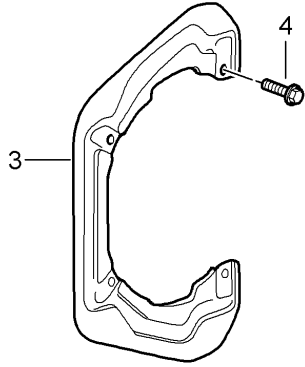

Model: 997T07

Model life 2007>>2009