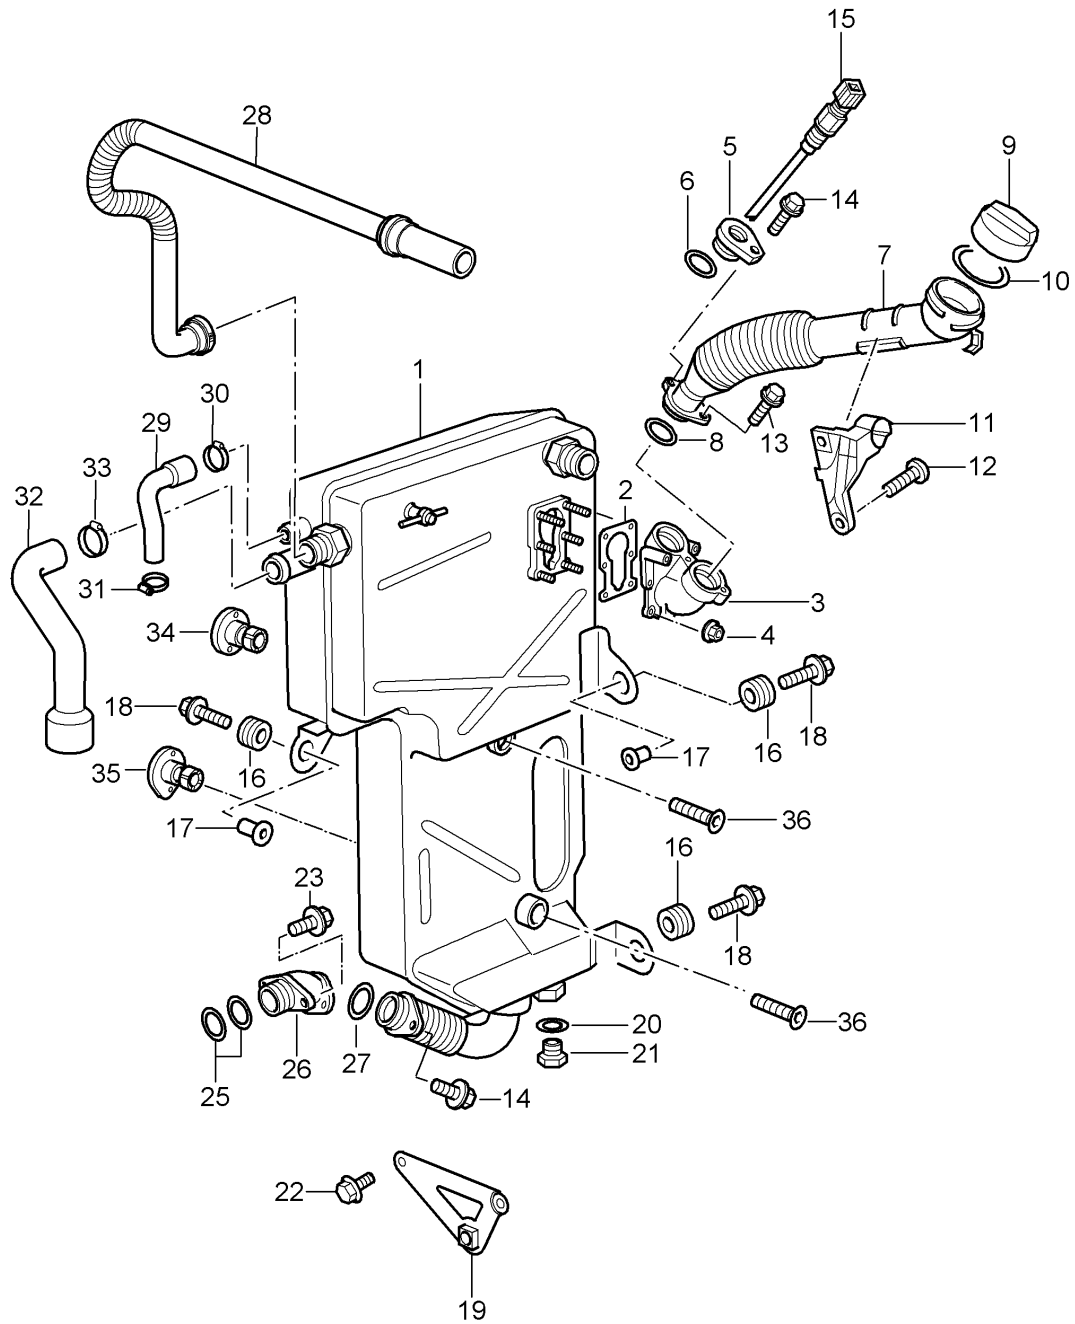

Model: 997T07

Model life 2007>>2009

Model: 997T07 Model life 2007>>2009

Pos	Part Number	Description	Remark	Qty	Model
		Engine lubrication			9770
		Oil tank			
1	997 207 070 72	Oil tank		1	
2	993 207 226 00	Seal		1	
3	996 207 150 73	Intermediate piece		1	
4	900 377 019 02	Hexagon nut M 5		1	
		Discontinued part			
4	900 377 009 01	Hexagon nut M 5		6	
5	996 207 212 70	flange		1	
6	999 707 343 41	O-ring		1	
		25,07 X 2,62			
7	997 207 016 70	Filler tube		1	
8	999 707 481 40	O-ring		1	
		24 X 3,0			
9	996 107 035 52	End cap		1	
10	996 107 336 00	Seal		1	
11	997 207 216 73	Bracket		1	
		for			
		Filler tube			
12	999 073 189 01	flat round head bolt M 6 X 12		2	
13	900 385 009 01	Torx screw M 6 x 16		3	
14	900 385 019 01	Torx screw M 6 X 20		1	
15	996 606 140 00	oil level sender		1	
16	999 702 193 40	Rubber grommet		3	
		17,0 X 24,0 X 1,8			
17	999 209 037 02	spacer sleeve 8,4 X 1,8		3	
		D >> - MJ 2008			
(17)	999 209 037 01	spacer sleeve 8,4 X 1,8 D - MJ 2009>>		3	
18	900 385 116 01	Torx screw M 8 X 30		3	
19	997 207 417 71	Bracket		1	
20	900 123 010 20	seal ring		1	
21	900 065 018 00	sealing plug		1	
22	900 385 042 01	Torx screw M 8 X 35		2	
23	900 385 001 01	Torx screw M 8 X 20		1	
25	999 707 316 41	O-ring 21,89 X 2,62		2	
26	996 207 012 74	Intake connection		1	
27	999 707 364 41	seal ring 30 X 2,5		1	
28	997 207 137 72	Breather line No longer use the part here		1	
28	997 207 037 71	Breather line		1	
29	997 207 139 71	Hose Tank ventilation		1	
30	999 512 652 09	Hose clamp 19 X 12		1	
31	999 512 651 09	Hose clamp 15 X 12		1	
32	997 207 143 71	Vent hose		1	
33	999 512 252 02	Hose clamp 23 - 35/9		1	
34	996 207 207 73	Distance piece		1