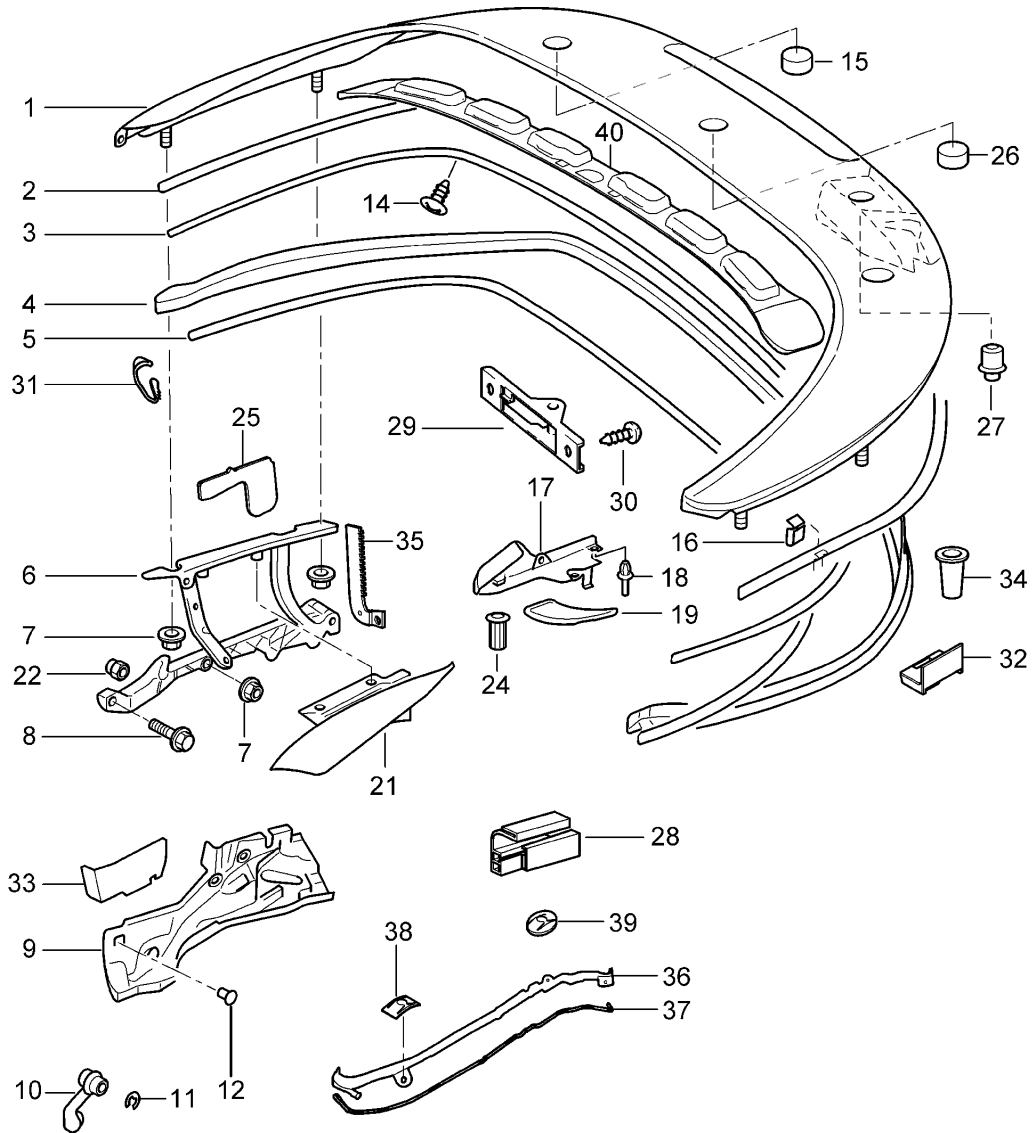

Model: 997T07

Model life 2007>>2009

Model: 997T07

Model life 2007>>2009

Pos	Part Number	Description	Remark	Qty	Model
1	997 514 011 05	convertible top stowage box Cover		1	
		Gaskets			
	997 514 011 05 GRV	cabrio top stowage box cover primed		1	
(1)	997 514 011 03	cabrio top stowage box cover		1	PR:686
	997 514 011 03 GRV	primed			
2	997 514 633 01	Sealing strip		1	
		also use:			
-	000 043 207 26	Adhesive tape		1	
3	996 514 731 00	Seal		1	
4	997 514 211 00	seal for conv. top stowage box		1	
		Body			
5	997 514 714 01	Edge protection		1	
6	997 561 927 00	Hinge	left	1	
		also use:	996 561 904 00		
6	997 561 928 00	Hinge	right	1	
		also use:	996 561 904 00		
7	900 377 003 03	Hexagon nut M 8		4	
8	900 378 180 01	Hexagon bolt		2	
9	997 561 805 00	Water drip pan	left	1	
9	997 561 806 00	Water drip pan	right	1	
10	996 561 815 01	Water drainage hose	left	1	
10	996 561 816 01	Water drainage hose	right	1	
11	996 561 809 00	Clip for Pos. 10		2	
12	999 703 432 40	Bungs		2	
14	999 073 047 02	panel screw		2	
15	996 561 633 01	Stop buffer D >> - MJ 2008		2	
16	999 507 600 09	U-clip		2	
17	997 514 651 00	Support	left	1	
(17)	997 514 652 00	Support	right	1	
18	999 591 712 40	Spreader rivet		6	
19	996 504 861 00	Cover	left	1	
	996 504 861 00 GRV	primed			
(19)	996 504 862 00	Cover	right	1	
	996 504 862 00 GRV	primed			
21	996 561 061 02	Flap for soft top box	left	1	
(21)	996 561 062 02	Flap for soft top box	right	1	
22	999 500 086 02	rivetted cap nut		4	
(24)	996 504 855 01	Support		4	
25	996 561 904 00	Seal		X	
26	986 561 633 01	Stop buffer D >> - MJ 2008		1	
27	999 703 140 40	Rubber buffer		1	
28	996 561 401 00	Stop	left	1	
(28)	996 561 402 00	Stop	right	1	
29	996 561 465 00	arm		1	
30	999 073 130 02	fillister hd. bolt		2	
31	996 514 511 00	Clip		2	
32	997 561 801 00	Stop -2MM		2	
32	997 561 801 01	Stop -1MM		2	
32	997 561 801 02	Stop +-0		2	
32	997 561 801 03	Stop +1MM		2	
32	997 561 801 04	Stop +2MM		2