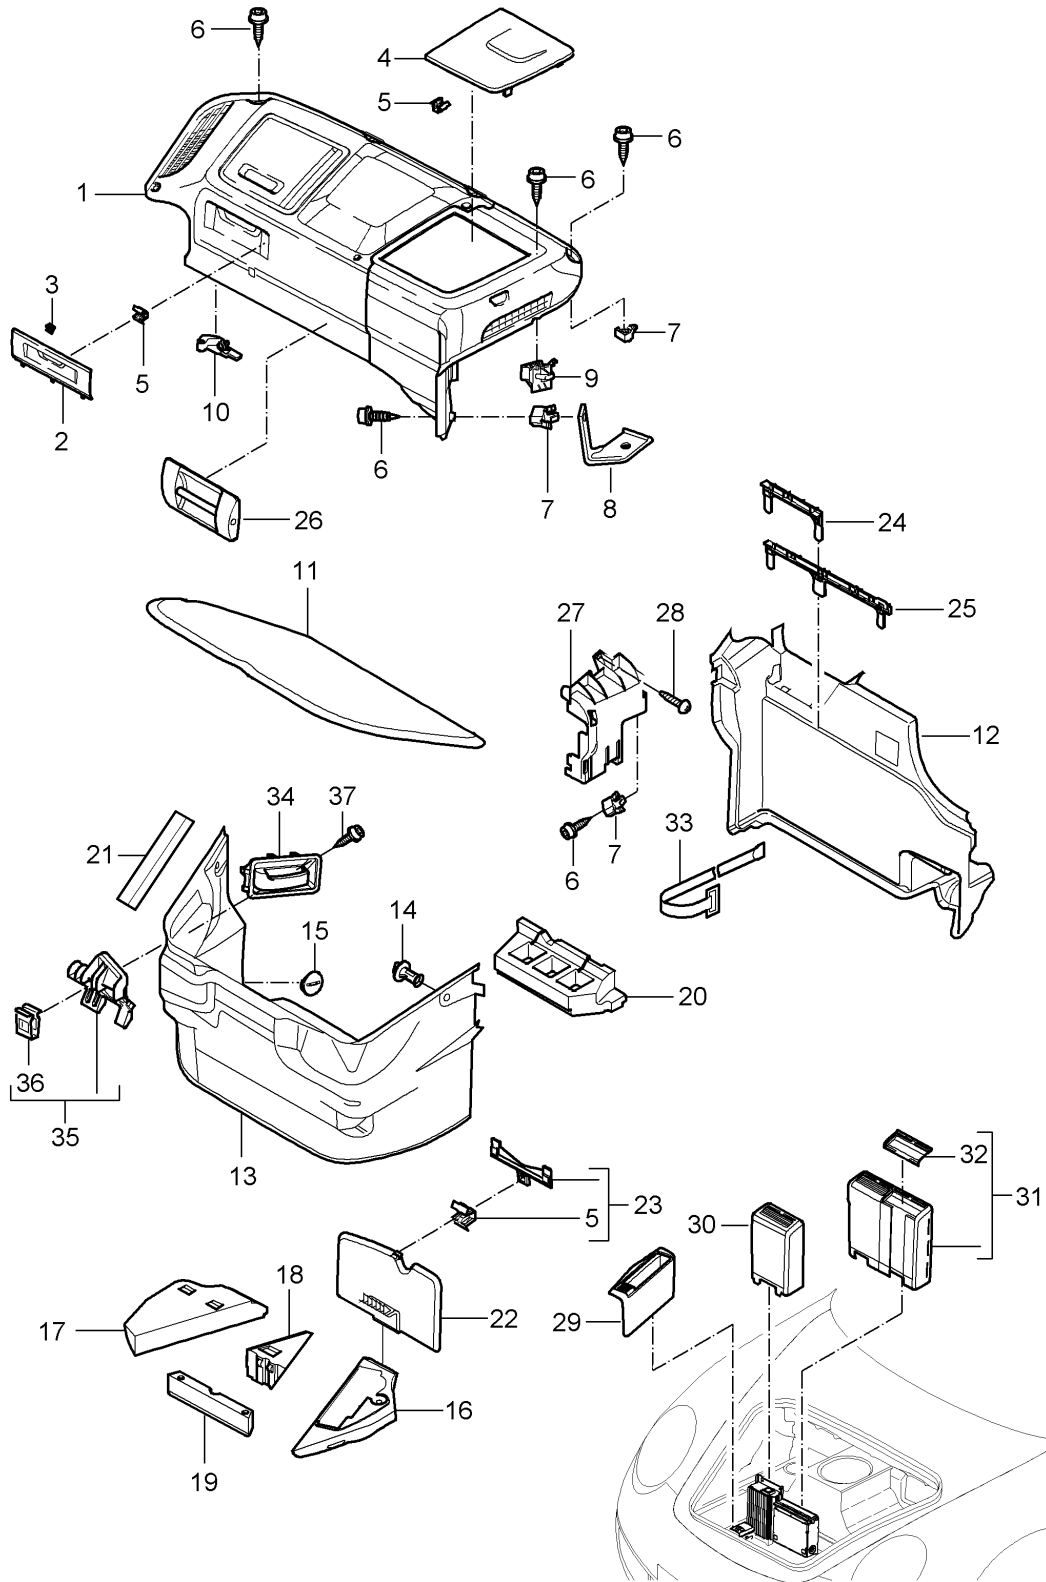

Model: 997T07

Model life 2007>>2009