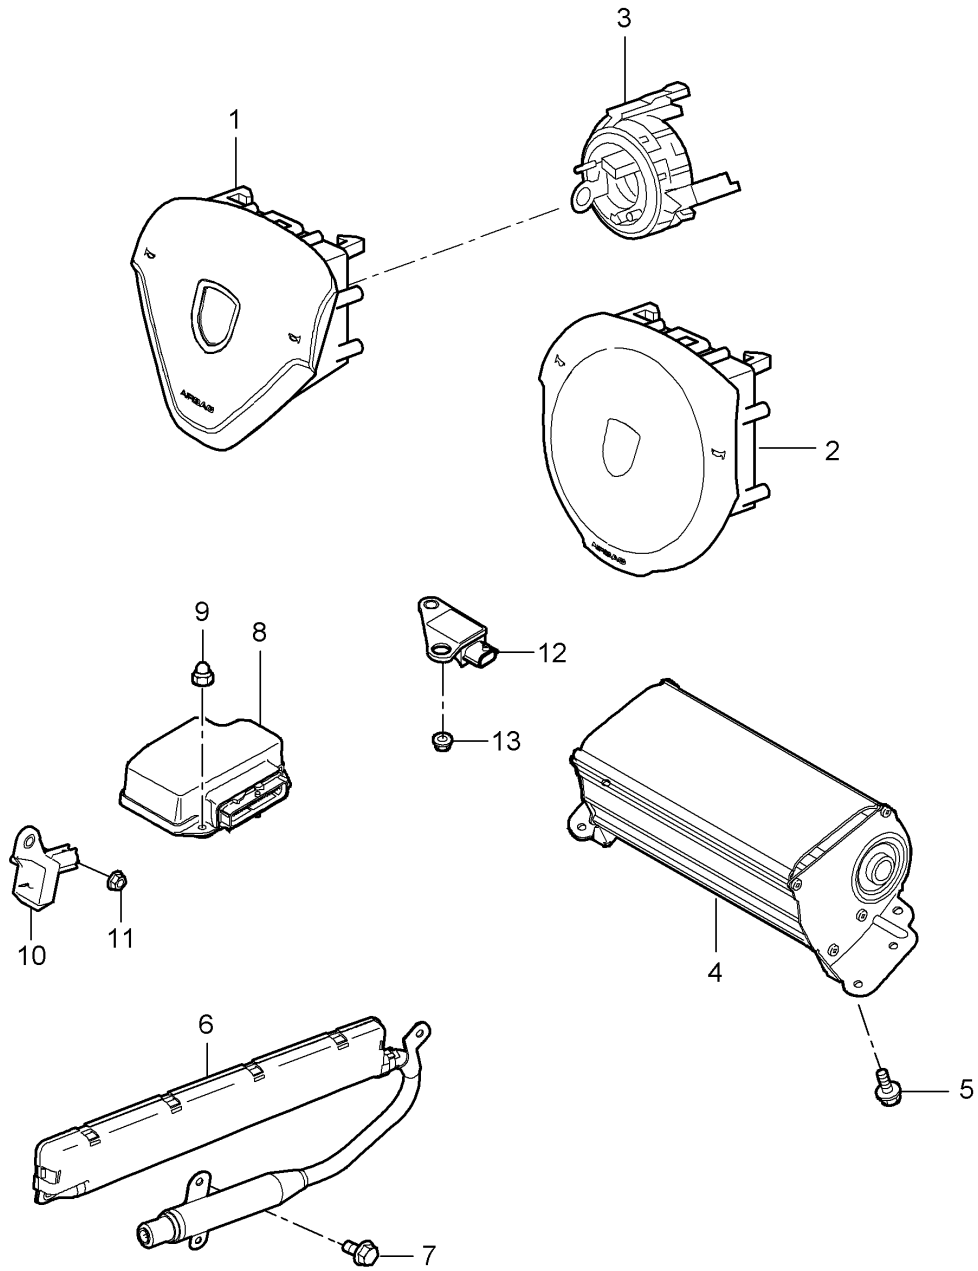

Model: 997T07

Model life 2007>>2009