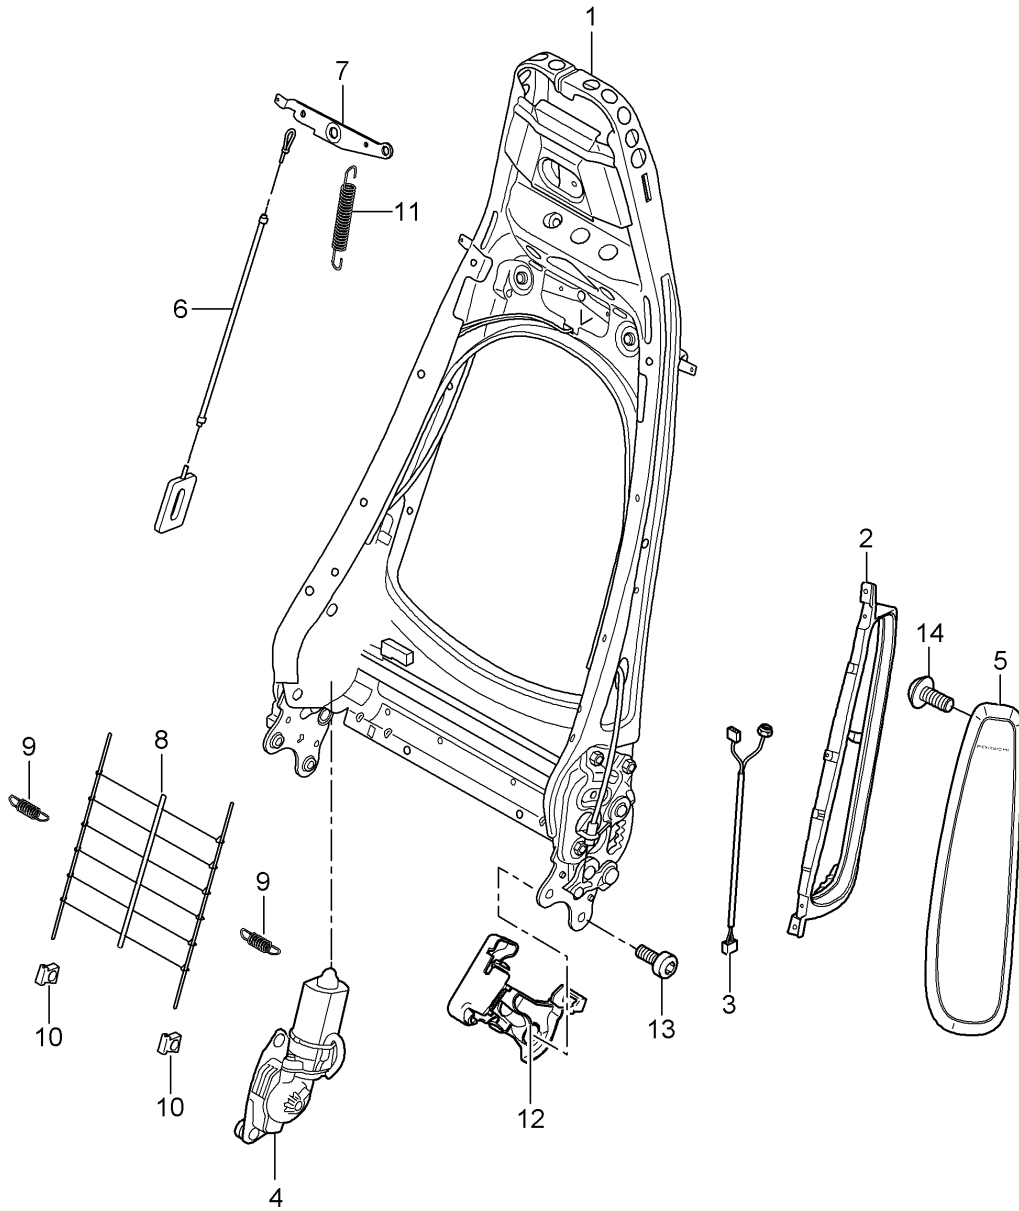

Model: 997T07 Model life 2007>>2009

Pos	Part Number	Description	Remark	Qty	Model
4	997 521 621 02	Rosette lever for folding backrest	left	1	PR:437,438
(4)	997 521 621 02 D07 997 521 622 02	Volcano grey Rosette lever for folding backrest	right	1	PR:437,438
5	997 521 622 02 D07 997 521 373 01	Volcano grey Coat hook		2	PR:437,438
6	997 521 373 01 D07 999 919 232 09	Volcano grey Screw Coat hook		1	
7	997 521 783 00	Support panel	left	1	
(7)	997 521 784 00	Support panel Backrest shell	right	1	
8	997 521 733 00	Air guide channel Backrest shell Vented D - MJ 2009>>		1	PR:437,438, 541
9	997 624 337 00	Electric motor Backrest shell Vented D - MJ 2009>>		1	PR:541
10	000 043 207 38	1 set attachment parts Electric motor D - MJ 2009>>		1	PR:541
11	997 521 491 01	Cover Fan D - MJ 2009>>		1	PR:437,438, 983,541
(11)	997 521 491 01 A80 997 521 491 01 B80 997 521 491 01 T80 997 521 491 01 E80 997 521 491 01 M80 997 521 491 01 R80 997 521 491 02	Black Stone grey Sand beige sea blue Terracotta Cocoa Cover Fan D - MJ 2009>>		1	PR:437,438, 983,998,541
12	997 521 491 02 D11 997 521 491 02 T11 997 521 491 02 N11 000 043 207 40	Dark grey/natural Brown/natural Carrera Red Clip Mount Cover Fan D - MJ 2009>>		3	PR:541
13	000 043 207 41	1 set attachment parts Mount Cover Fan D - MJ 2009>>		1	PR:541

Model: 997T07

Model life 2007>>2009