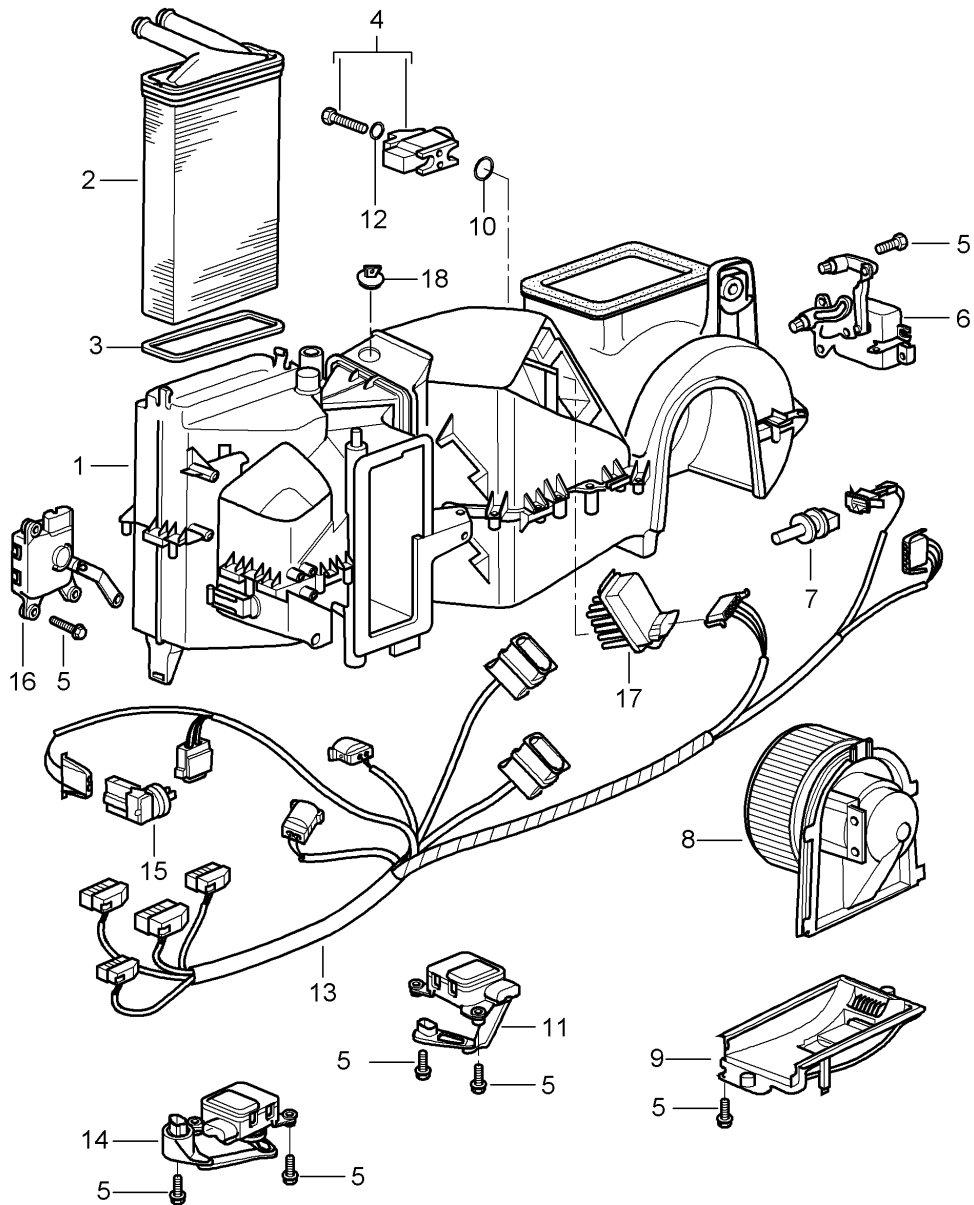

Model: 997T07

Model life 2007>>2009

Model: 997T07

Model life 2007>>2009

Pos	Part Number	Description	Remark	Qty	Model
1	997 573 901 04	Air conditioner Individual parts Air conditioner without: heat exchanger with: evaporator	lhd	1	PR:098,573
2	997 572 129 00	heat exchanger		1	
3	996 572 913 00	Seal		1	
4	996 573 929 01	Expansion valve		1	
5	900 143 102 02	Bolt with washer		X	
6	996 573 915 00	actuator motor for fresh air flap	lhd	1	PR:098,573
		fresh air flap		1	
		Identification: >> >>		1	
		Black		1	
7	955 572 304 10	Temperature sensor		1	
8	996 624 107 01	Fan	lhd	1	PR:098
9	996 573 905 00	Cover		1	
10	999 707 596 40	O-ring 14x1,82		1	
11	996 573 919 02	Servomotor Temperature valve Identification: >> >>	lhd	1	PR:098
		pink		1	
12	999 707 534 41	O-ring 17x2,00		1	
13	997 612 655 02	Wire set D >> - MJ 2008	lhd	1	PR:098,573
13	997 612 655 26	Wire set D - MJ 2009>>	lhd	1	PR:098,573
(13)	997 612 656 02	Wire set D >> - MJ 2007	rhd	1	PR:099,573
(13)	987 612 655 00	Wire set D >> - MJ 2007	lhd	1	PR:098,572
(13)	987 612 655 02	Wire set D - MJ 2008>>	lhd	1	PR:098,572
14	996 573 921 02	Servomotor for defroster flap Identification: >> >>	lhd	1	PR:098
		yellow		1	
15	1H0 907 543 A	Temperature sensor		1	
16	996 573 917 02	central flap positioning motor Identification: >> >>	lhd	1	PR:098
		green		1	
17	996 573 923 00	Resistor		1	
18	997 573 935 00	Bungs		1	
19	996 573 927 00	Blower outlet sensor		1	PR:573