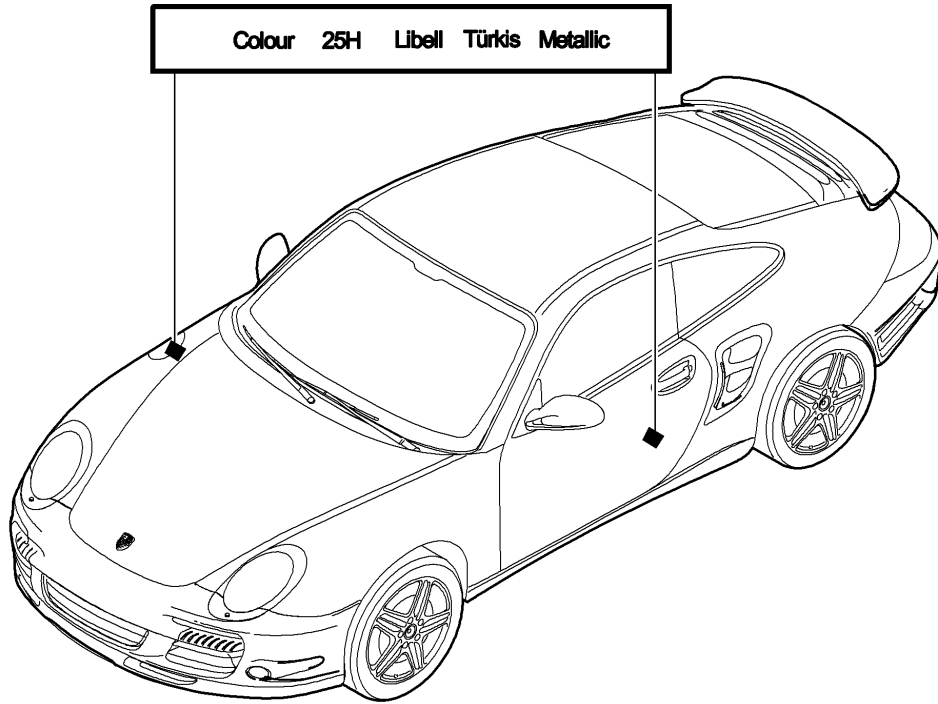

Model: 997T07

Model life 2007>>2009

Pos	Part Number	Description	Remark	Qty	Model
-		Signs/notices			
5	996 006 117 03	Type of fuel Sticker 93 RON/MON/2		1	
-		Signs/notices			
6	3B0 010 219 B	Airbag sticker with pictogram for - airbag / child's seat child seat		1	
7	996 701 423 01	Sticker Service		1	
8	997 701 422 00	Airbag Sticker Airbag Warning sign		1	
11	996 701 141 01	Sticker Air conditioning		1	
14	996 701 182 90	Sticker Warning sign Seat	rear	2	GT2

Model: 997T07

Model life 2007>>2009