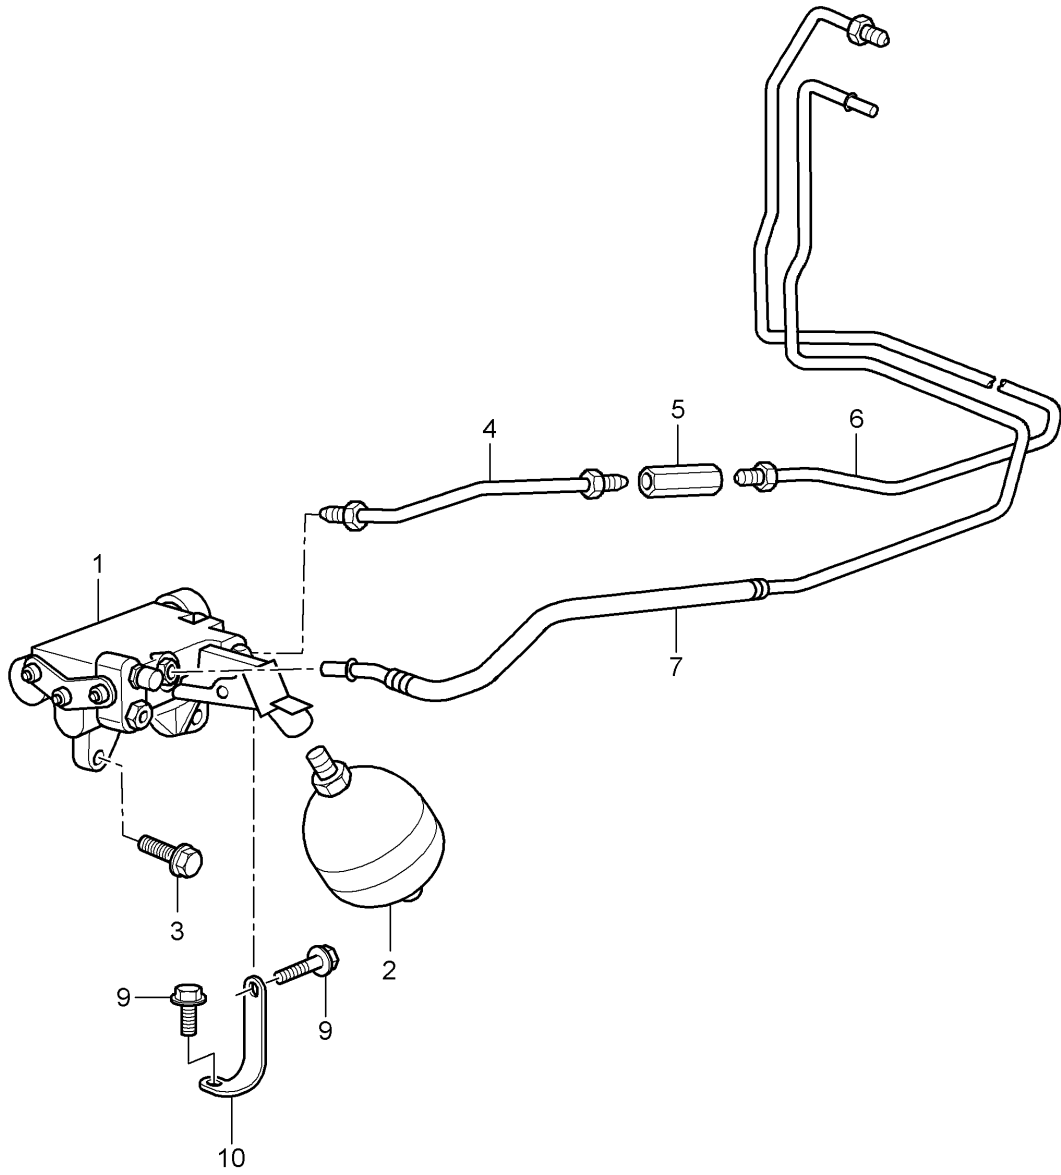

Model: 997T07

Model life 2007>>2009