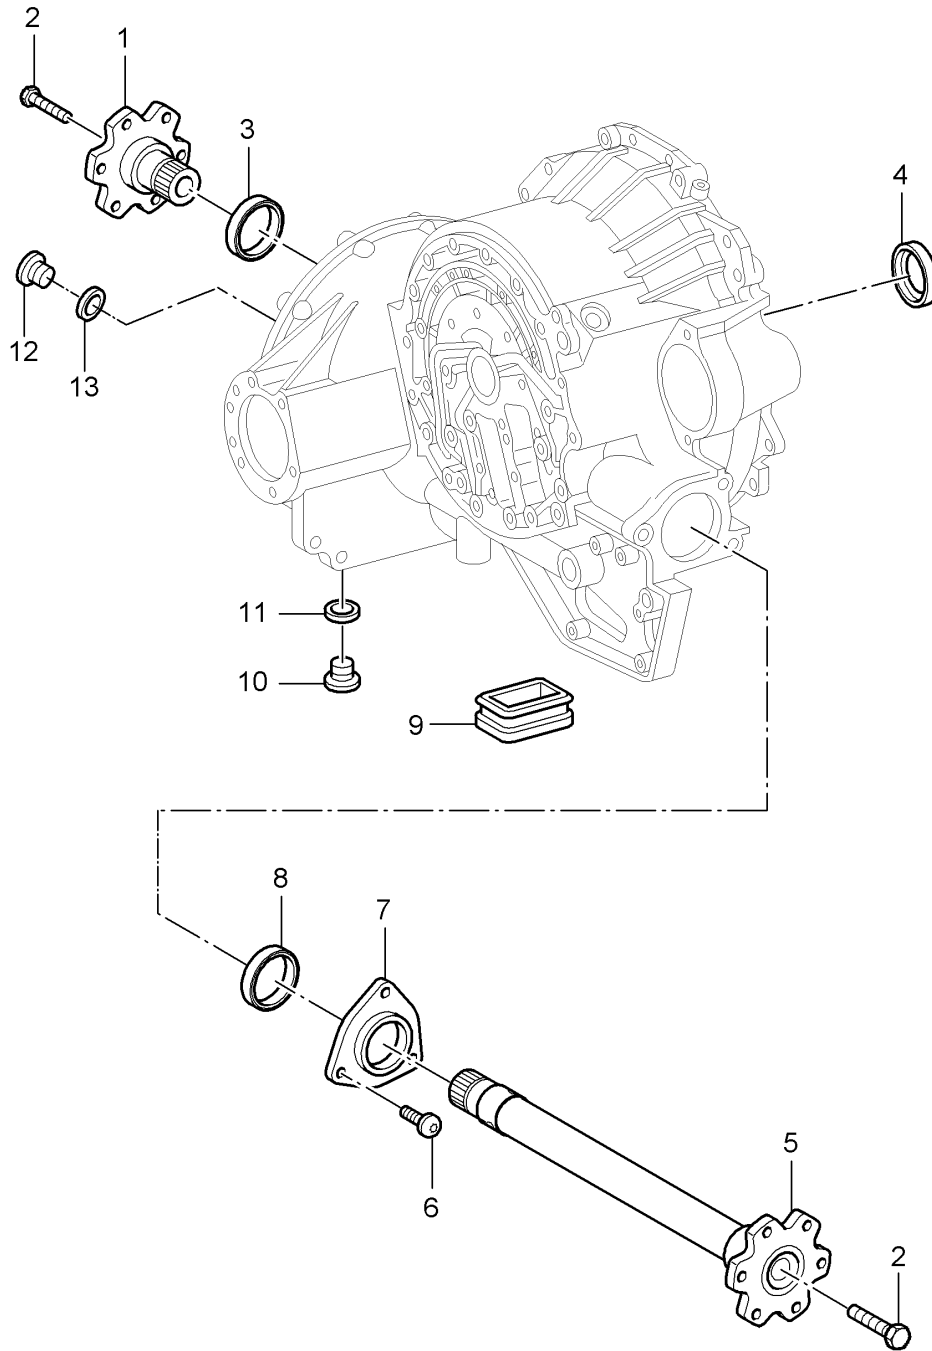

Model: 997T07

Model life 2007>>2009

Model: 997T07

Model life 2007>>2009

Pos	Part Number	Description	Remark	Qty	Model
-		Tiptronic Differential			A9750
1	722 274 024 5	Drive flange Short		1	
2	900 074 192 09	Hexagon bolt M 10 X 55 Discontinued part		1	
2	900 074 192 03	Hexagon bolt M 10 X 55		1	
3	022 997 924 7	Shaft oil seal		1	
4	018 997 044 7	seal ring oil pump		1	
5	722 270 062 0	flange Long		1	
6		Hexagon bolt M 5 X 12		1	
7	722 353 070 6	Cover		1	
8	999 113 484 40	Shaft oil seal for Cover		1	
9	722 271 028 7	Sealing rubber		1	
10	210 997 003 2	sealing plug		1	
11	900 123 060 30	seal ring 24 x 29		1	
12	900 219 009 01	sealing plug M18 x 1,5		1	
13	900 123 044 30	seal ring 18 x 22		1