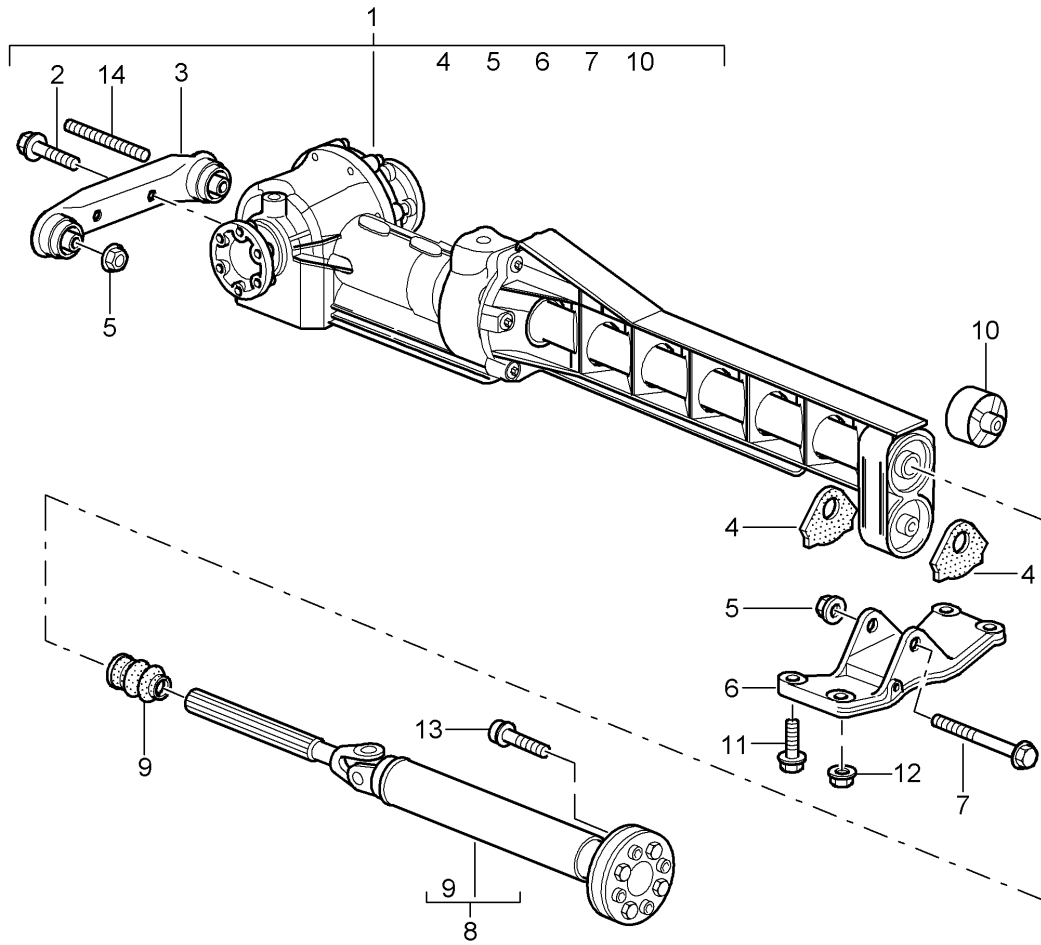

Model: 997T07

Model life 2007>>2009

Model: 997T07

Model life 2007>>2009

Pos	Part Number	Description	Remark	Qty	Model
1	997 349 020 50	Front axle differential Cardan shaft Front axle differential Ready for installation		1	
2	999 072 034 09	Conical screw M 10 X 28		2	
3	997 375 934 00	transmission carrier	front	1	
4	997 375 257 00	Stop		2	
5	900 380 008 09	Locknut M 10		1	
6	997 375 343 00	transmission carrier	rear	1	
7	900 378 142 09	Hexagon bolt M 10 X 90		1	
8	997 421 020 00	Cardan shaft		1	
9	996 421 145 01	Gaiter		1	
10	996 375 054 02	gearbox mounting		1	
11	900 385 123 01	Bolt with washer M 10 X 25		4	
12	999 076 053 09	Hexagon nut M 10		2	
13	900 385 097 01	Torx screw M 10 X 35		3	
14	999 061 111 99	Threaded pin M 10 X 121		2