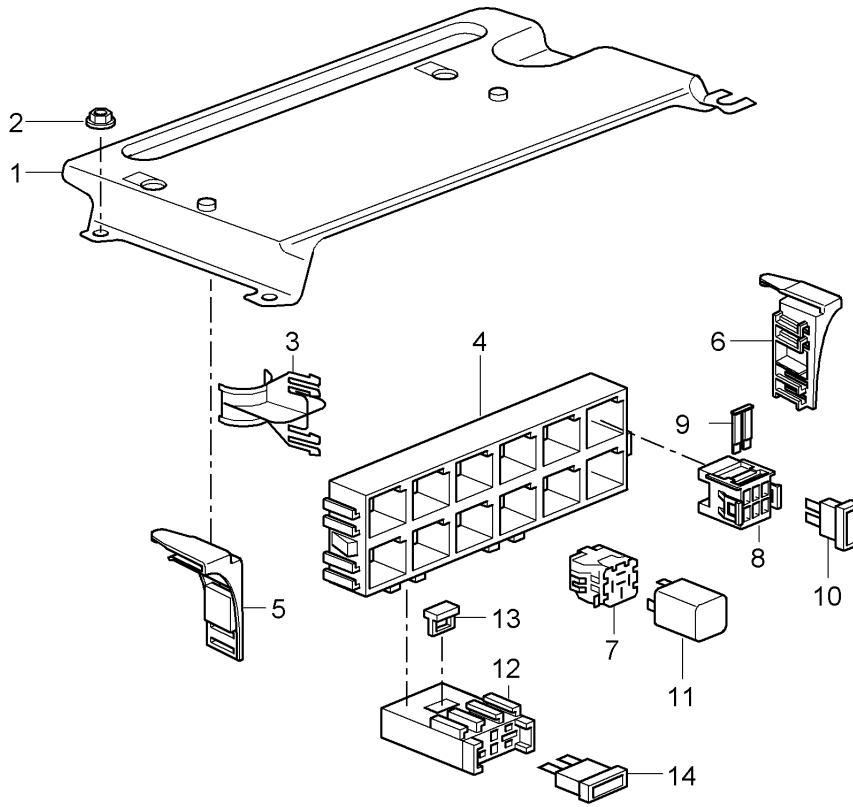

Model: 997T07

Model life 2007>>2009

Pos	Part Number	Description	Remark	Qty	Model
15	999 107 300 40	40 A Large Tool		X	
-	997 610 195 07	Assignment sticker D >> - MJ 2008		X	
-	997 610 195 25	Assignment sticker fuse D - MJ 2009>> - MJ 2009		X	
16	997 618 761 00	Emergency operation Release Ignition/starter switch Discontinued part		1	
16	970 618 761 00	Emergency operation Release Ignition/starter switch		1	
-		Emergency operation Cover			
17	996 610 240 00	Terminal clamp		1	
18	999 657 014 90	Relay		1	
19	997 610 915 00	fuse holder		1	
-		with: fuse 80 A for Cooling air control Cover for housing fuse see illustration:	807-002	X	

Model: 997T07

Model life 2007>>2009