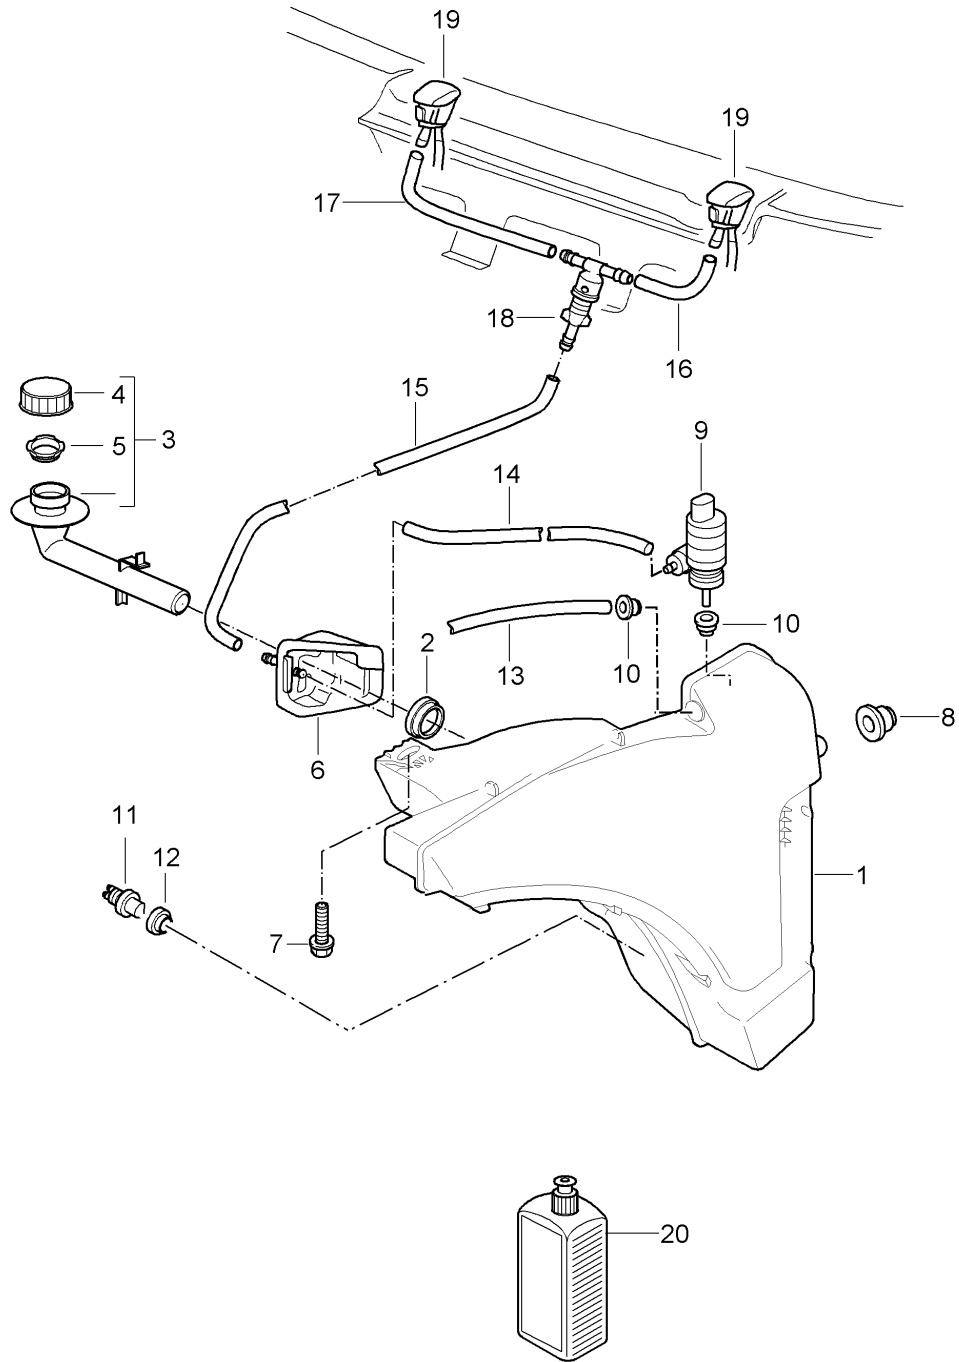

Model: 997T07

Model life 2007>>2009

Model: 997T07

Model life 2007>>2009

Pos	Part Number	Description	Remark	Qty	Model
		Windscreen washer system			
1	997 528 701 01	Water reservoir		1	
2	996 528 711 00	Seal		1	
3	997 528 605 00	fuel filler neck		1	
4	996 528 607 00	Cover		1	
5	997 528 621 00	strainer		1	
6	996 528 615 01	Console		1	
-	999 137 091 40	Connector union		X	
		Repair material			
		for			
		Console			
		996.528.615.01			
7	900 378 154 01	Hexagon bolt		1	
		AM 8 X 35 SB			
8	999 702 221 40	Grommet		2	
9	997 628 182 00	Windscreen washer system pump		1	
10	431 955 465 B	seal ring		2	
11	955 628 105 00	Water level switch		1	
12	955 528 721 00	Seal		1	
13	999 181 347 40	Breather line		*	
		273 MM			
-	999 181 815 40	Hose		*	
		5,0 X 2,5			
14		shorten to:	375 MM	1	
15		shorten to:	650 MM	1	
16		shorten to:	97 MM	1	
17		shorten to:	347 MM	1	
(18)	999 137 005 40	t-piece		1	
19	996 628 077 03	jet		2	
		D - MJ 2007>> - MJ 2007			
19	997 628 077 00	jet		2	
		D - MJ 2008>>			
20	999 901 017 42	Window cleaning solution		X	
		250 ML			
		Summer