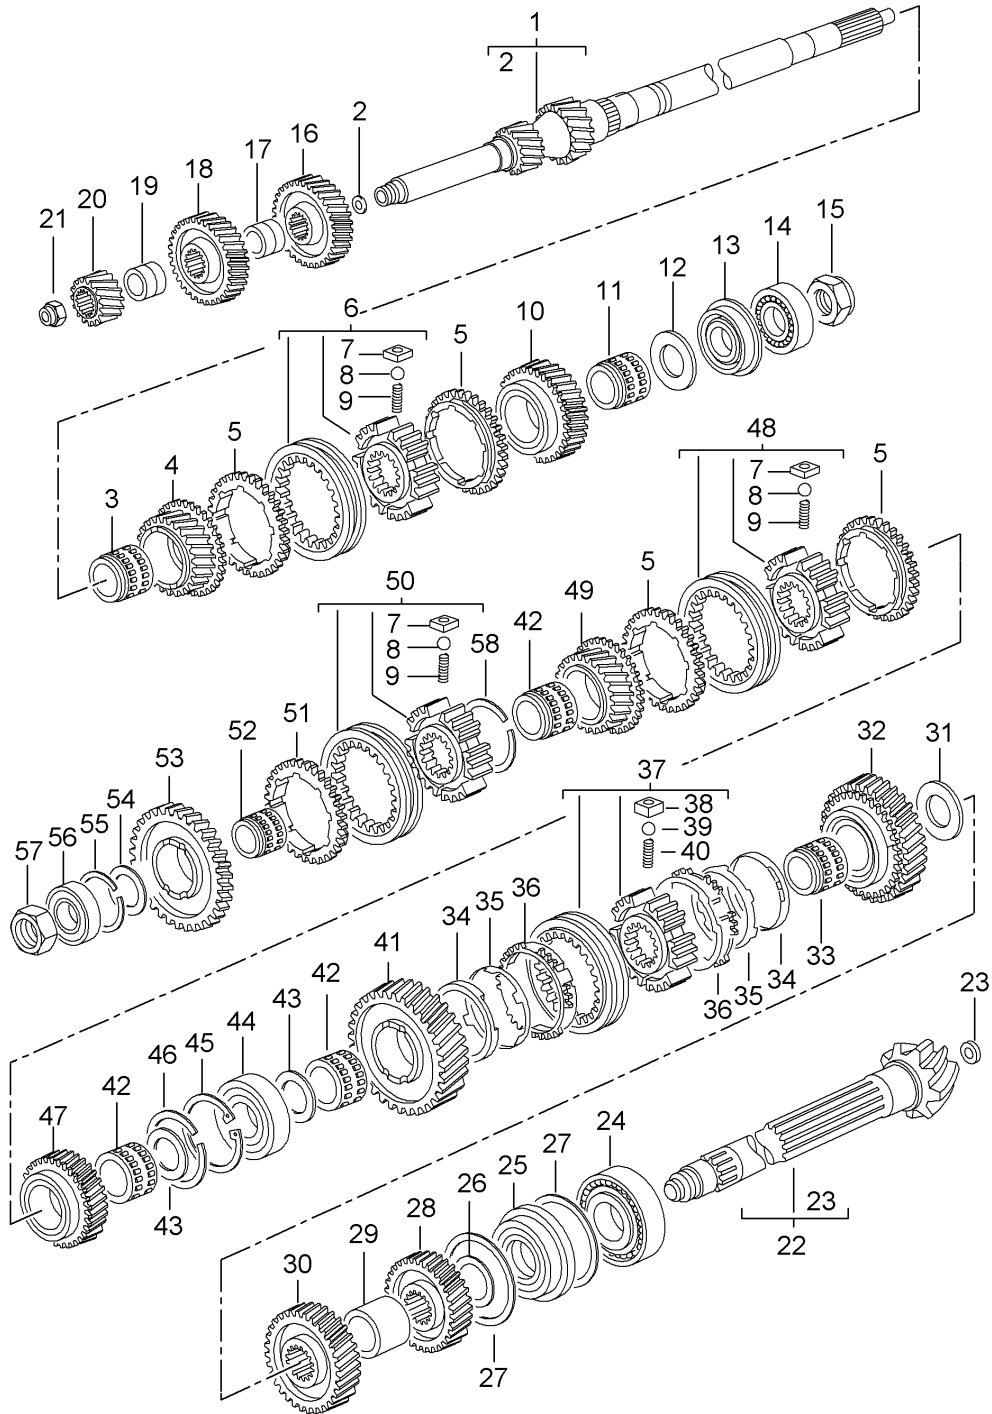

Model: 997T07

Model life 2007>>2009

Model: 997T07

Model life 2007>>2009

Pos	Part Number	Description	Remark	Qty	Model
-		gears and shafts Gear wheel sets see illustration:	303-001		G9788
1		Input shaft		1	
2	964 302 335 02	Washer 7 MM		1	
3	999 201 718 02	needle bearing - 42 X 47 X 32		1	
4		Loose gear wheel 3rd gear		1	
5	928 304 211 30	synchronizer ring		4	
6	996 304 021 51	Guide sleeve 3rd/4th gear		1	
7	928 304 251 00	Stone		9	
8	N 025 653 2	ball 6,5 MM		9	
9	928 304 261 01	Pressure spring		9	
10		Loose gear wheel 4th speed		1	
11	999 201 719 02	needle bearing - 35 X 47 X 32,2		1	
12	996 302 294 50	thrust washer 4th speed		1	
13	999 052 094 00	Four-point contact bearing 30 X 62 X 16		1	
13	999 052 098 00	Four-point contact bearing 30 X 62 X 16		1	
14	999 110 117 01	cylinder roller bearing 30 X 62 X 20		1	
15	999 034 033 00	Hexagon nut M 30 X 1,5		1	
16		Fixed gear wheel 6th gear		1	
17	950 302 268 12	spacer bush 5th gear and 6th gear		1	
18		Fixed gear wheel 5th gear			
19	950 302 270 02	spacer bush		1	
20		Fixed gear wheel Reverse gear		1	
21	999 034 035 00	Locknut M 22 X 1,5		1	
22		Pinion shaft		1	
23	964 302 335 01	Washer 14,5		1	
24	999 110 119 01	cylinder roller bearing 40 X 90 X 23		1	
25	999 052 227 00	angular ball bearing 40 X 82 X 18		1	
26	996 302 163 50	fitted washer 90 X 97 X 0,50		X	
26	996 302 163 51	fitted washer Discontinued part		X	
26	996 302 163 52	fitted washer 90 X 97 X 0,60		X	
26	996 302 163 53	fitted washer 90 X 97 X 0,65		X	
26	996 302 163 54	fitted washer 90 X 97 X 0,70		X	
26	996 302 163 55	fitted washer 90 X 97 X 0,75		X