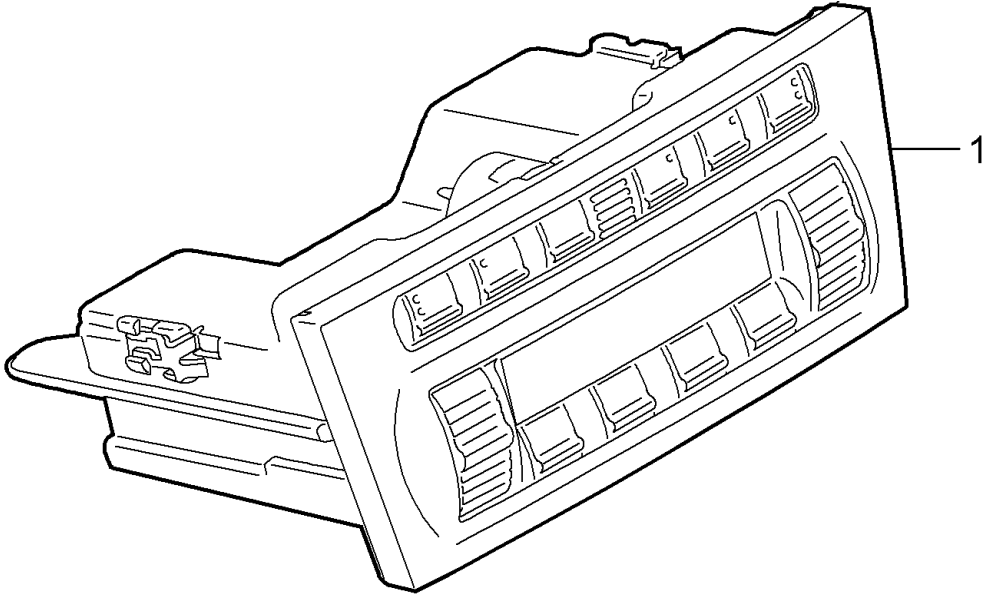

Model: 997T07

Model life 2007>>2009

Model: 997T07 Model life 2007>>2009

Pos	Part Number	Description	Remark	Qty	Model
1	997 653 101 11	Control switch Control panel D >> - MJ 2007 No longer use the part here		1	PR:573
1	997 653 101 11 FMH 997 653 101 12	Volcano Grey/Black Mat Control panel D >> - MJ 2007		1	PR:573
1	997 653 101 12 FMH 997 653 101 13	Volcano Grey/Black Mat Control panel D - MJ 2008>> - MJ 2008		1	PR:573
1	997 653 101 13 FMH 997 653 111 11	Volcano Grey/Black Mat Control panel D >> - MJ 2007 No longer use the part here		1	PR:573,342
1	997 653 111 11 FMH 997 653 111 12	Volcano Grey/Black Mat Control panel D >> - MJ 2007		1	PR:573,342
1	997 653 111 12 FMH 997 653 111 13	Volcano Grey/Black Mat Control panel D - MJ 2008>> - MJ 2008		1	PR:573,342
(1)	997 653 111 13 FMH 997 653 205 02	Volcano Grey/Black Mat Control panel D - MJ 2009>>		1	PR:573
(1)	997 653 205 02 FTC 997 653 215 02	Matt Black/Galvano Silver Mattschwarz/Galvanosilber Control panel D - MJ 2009>>		1	PR:342,573
(1)	997 653 215 02 FTC 997 653 225 02	Matt Black/Galvano Silver Mattschwarz/Galvanosilber Control panel D - MJ 2009>>		1	PR:342,541, 573
	997 653 225 02 FTC	Matt Black/Galvano Silver Mattschwarz/Galvanosilber