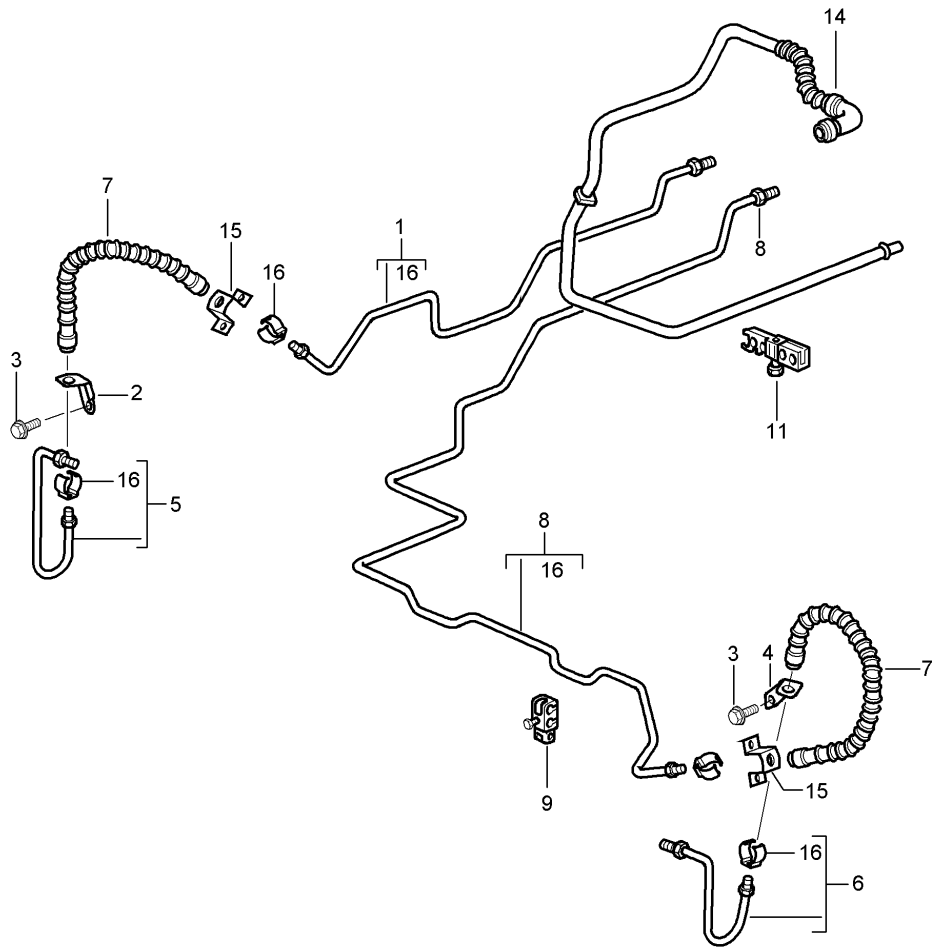

Model: 997T07

Model life 2007>>2009

Model: 997T07 Model life 2007>>2009

Pos	Part Number	Description	Remark	Qty	Model
1	997 355 189 00	Brake line Underbody Rear axle Vacuum line			
(1)	997 355 189 10	Brake line D - MJ 2007>> - MJ 2007	left	1	
(1)	997 355 189 11	Brake line D - MJ 2008>> Discontinued part	left	1	
2	997 355 503 10	Retainer for brake hose	left	1	
3	900 067 117 09	Socket head bolt M 6 X 16		2	
(3)	900 067 117 04	Socket head bolt M 6 x 16 D - MJ 2007>> - MJ 2007		2	
4	997 355 504 10	Retainer for brake hose	right	1	
5	996 355 585 10	Brake line D - MJ 2007>> - MJ 2007	left	1	
(5)	996 355 585 11	Brake line D - MJ 2008>>	left	1	
6	996 355 586 10	Brake line D - MJ 2007>> - MJ 2007	right	1	
(6)	996 355 586 11	Brake line D - MJ 2008>>	right	1	
7	996 355 139 00	Brake hose		2	
8	997 355 190 02	Brake line D - MJ 2007>> - MJ 2007		1	
(8)	997 355 190 10	Brake line D - MJ 2008>>		1	
(8)	997 355 190 13	Discontinued part Brake line D - MJ 2008>>		1	
9	996 347 543 00	Cable holder		3	
11	996 355 543 00	Bracket		1	
14	997 355 575 51	Vacuum line		1	
-	999 507 495 40	Bracket		1	
15	996 501 815 02	Brake line bracket		2	
16	996 501 815 02 GRV	primed			
16	997 355 331 00	retaining spring for Brake line		X