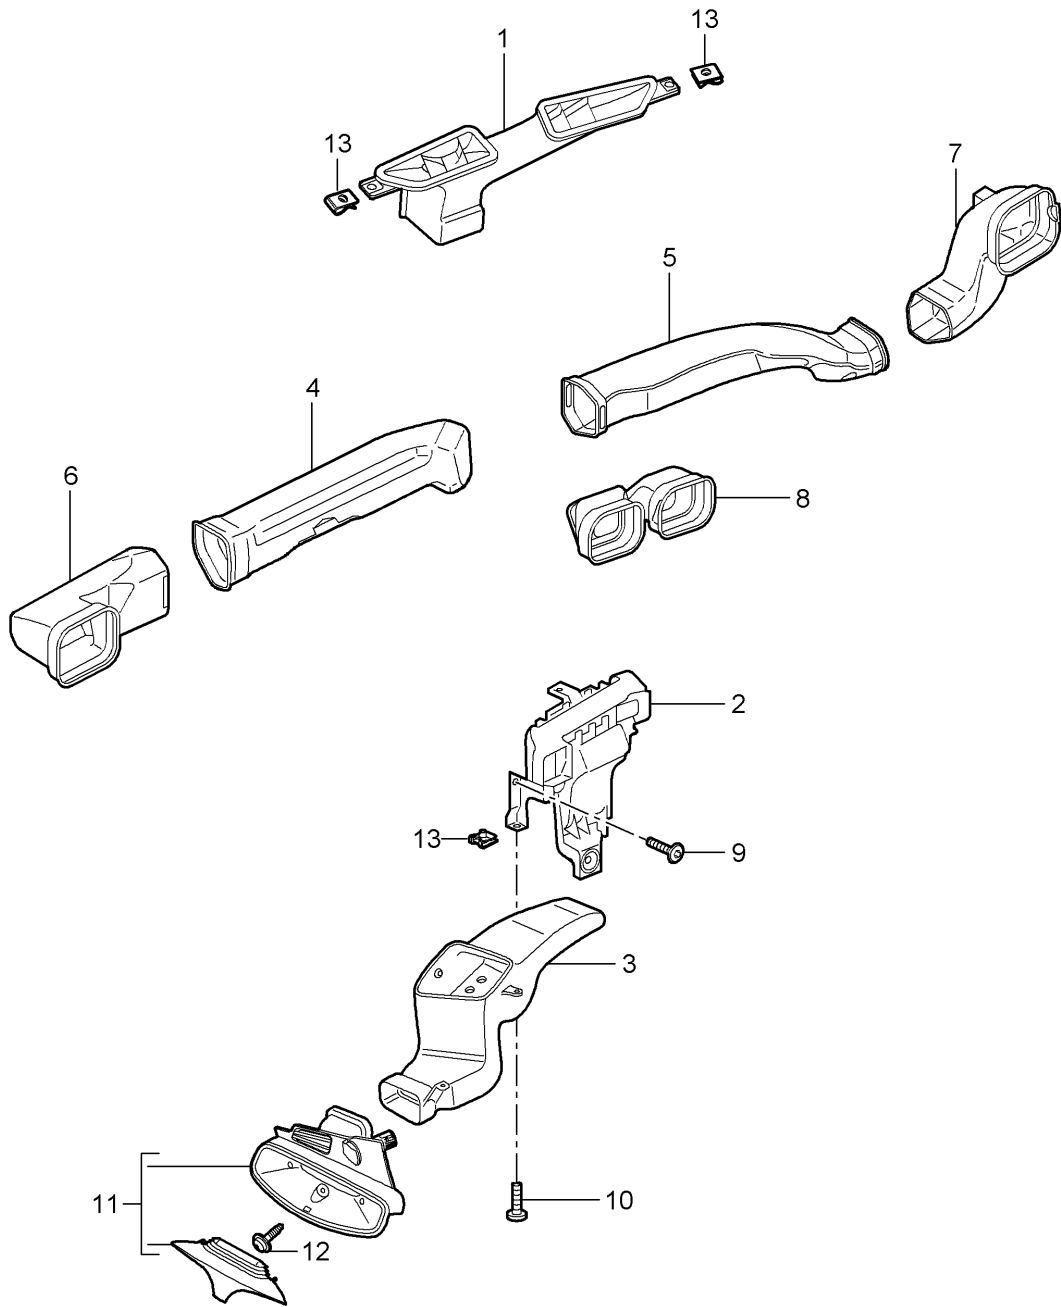

Model: 997T07

Model life 2007>>2009

Pos	Part Number	Description	Remark	Qty	Model
		Heating system 1			
		Feed line			
		return line			
1	996 572 583 04	Heating hose	lhd	1	PR:098
2	996 572 585 04	Heating hose	lhd	1	PR:098
3	999 512 656 09	Hose clamp B25 X 12		2	
4	999 512 346 01	Hose clamp A16-27/9		2	
5	996 572 263 02	Seal	lhd	1	PR:098
6	997 572 681 00	Heater pipeline Supply		1	
7	997 572 683 00	Discontinued part Heater pipeline Return line Discontinued part		1	
8	996 572 785 00	Distance piece		X	
9	999 511 230 40	Cable holder		4	
-	999 511 232 41	Rubber bush 19/19		4	
10	996 572 765 02	Grommet		1	

Model: 997T07

Model life 2007>>2009