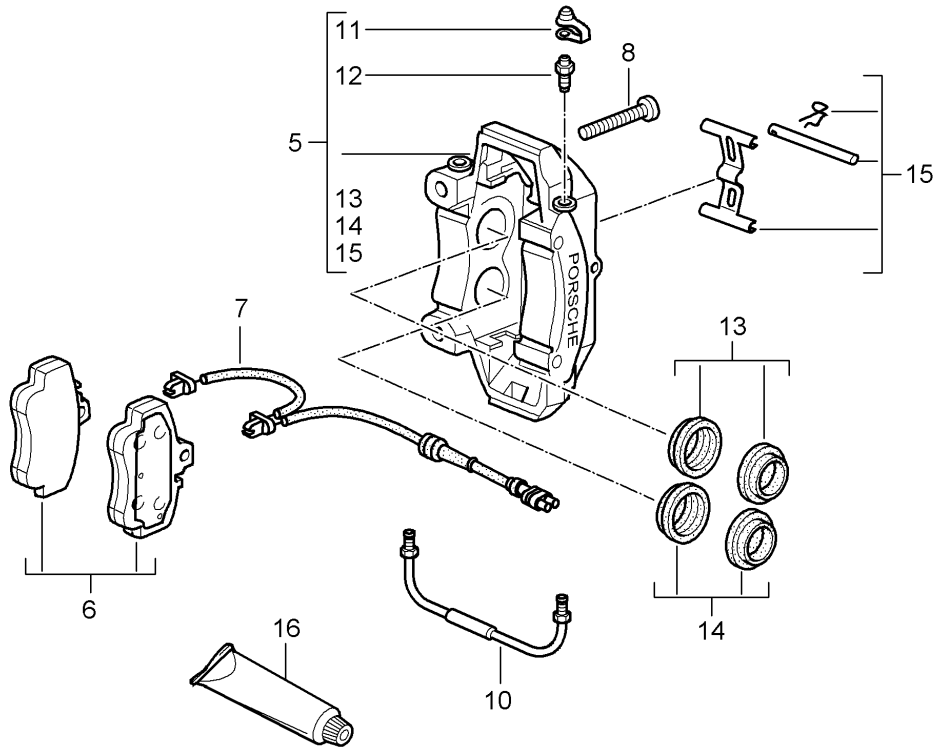

Model: 997T07

Model life 2007>>2009

Pos	Part Number	Description	Remark	Qty	Model
12	N 105 168 01	expanding nut ST 4,8		4	
13	997 606 141 00	Retainer for aerial	front	2	
-	997 652 053 01	Compressor Guide Spare wheel		1	

Model: 997T07

Model life 2007>>2009