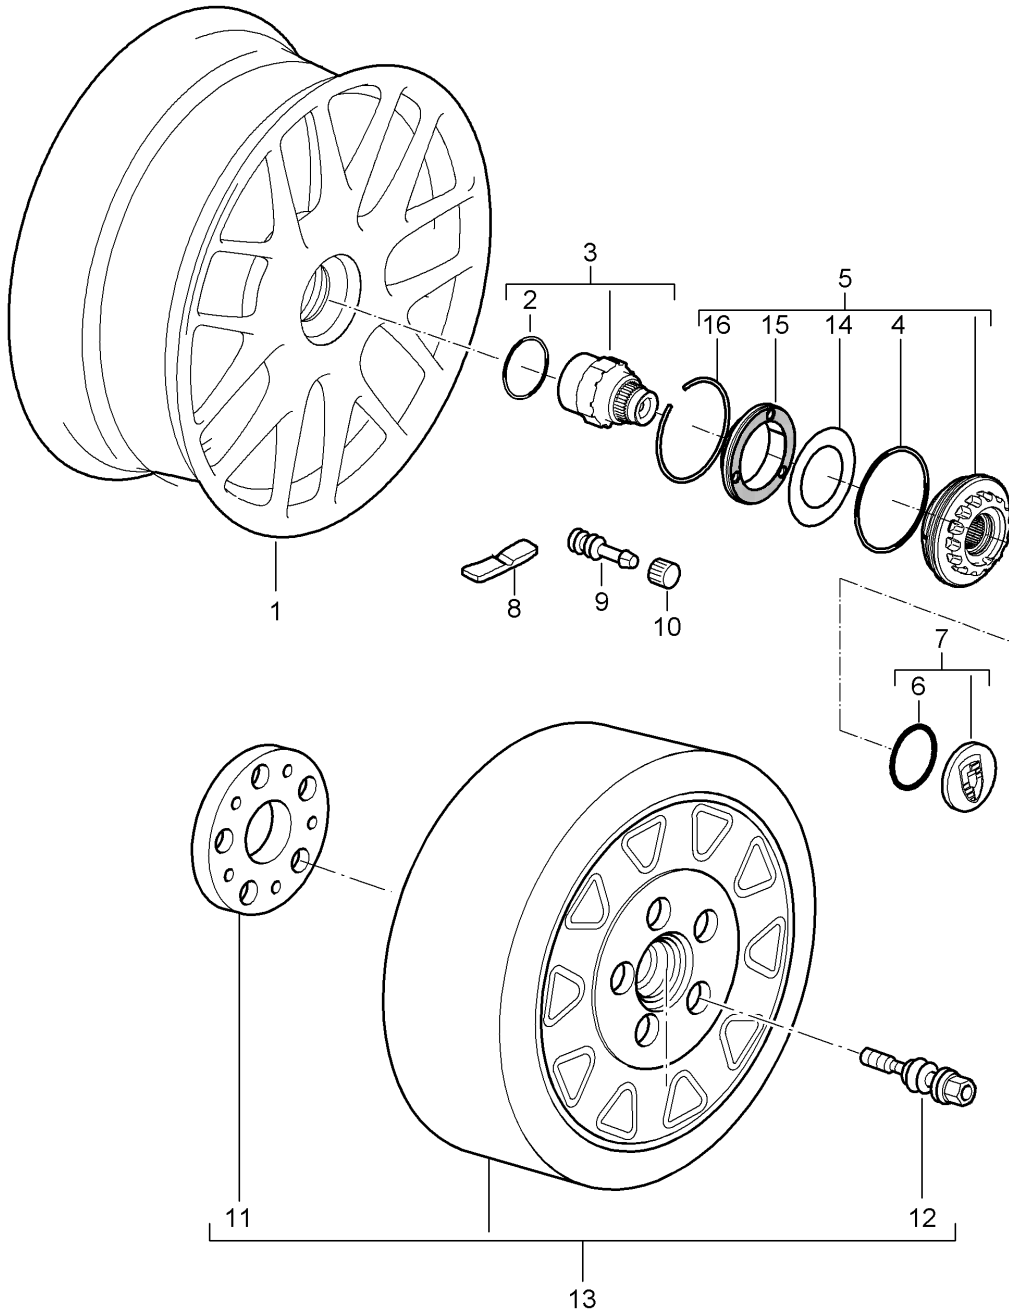

Model: 997T07

Model life 2007>>2009