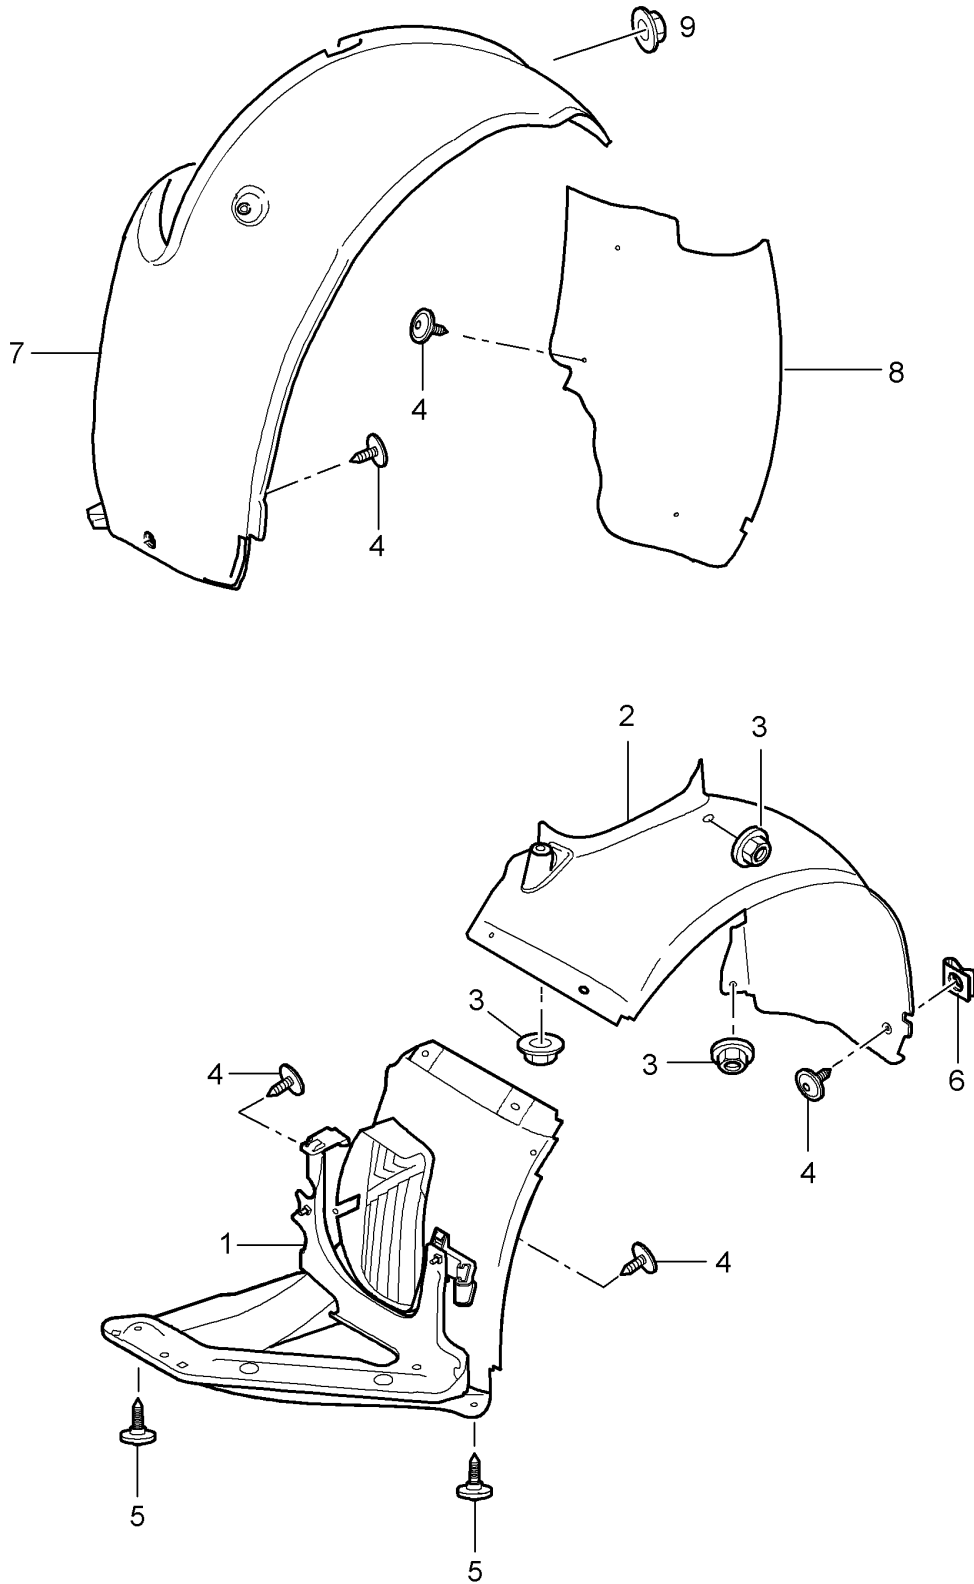

Model: 997T07 Model life 2007>>2009

Pos	Part Number	Description	Remark	Qty	Model
		Linings			
		Underbody			
1	997 504 527 01	Cover	front	1	
1	997 504 527 01	Cover	front rhd	1	GT2
(1)	997 504 527 02	Cover	front lhd	1	PR:099 GT2
2	999 049 028 40	Plastic nut T 5	front	26	PR:098
3	997 504 043 00	Cover	center	1	
4	997 504 343 03	Cover	left	1	
(4)	997 504 344 03	Cover	right	1	
5	997 504 029 00	Cover	center	1	TURBO
(5)	997 504 629 03	Cover		1	PR:480 TURBO
(5)	997 504 629 92	Cover	rear	1	PR:249 GT2
6	997 575 183 00	Air guide channel	left	1	PR:480
(6)	997 575 184 00	Air guide channel	right	1	
7	997 504 429 01	Brake Cover		1	PR:480
8	999 507 795 09	Gearbox panel nut		9	
9	999 073 231 09	ST 4,8 panel screw		15	
10	997 575 161 01	ST 4,8 X 16 Cooling air duct		1	TURBO
11	996 505 471 00	Heat insulation		1	
12	997 505 477 01	Heat insulation	left	1	
(12)	997 505 478 01	Heat insulation	right	1	
13	999 049 025 09	Collar nut T5		12	

Model: 997T07

Model life 2007>>2009