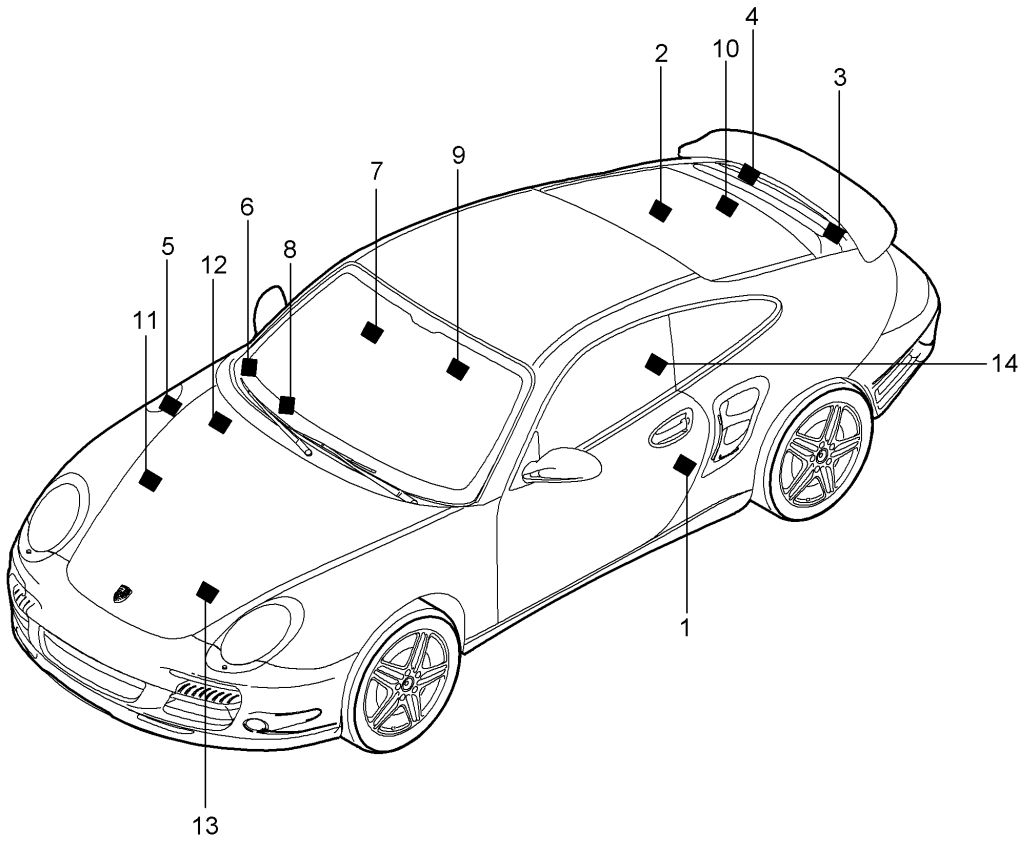

Model: 997T07

Model life 2007>>2009

Model: 997T07 Model life 2007>>2009

Pos	Part Number	Description	Remark	Qty	Model
-		Signs/notices Signs/notices Tyre pressure		1	
1	997 701 287 55	without: Paint identification label Data plate for tyre pressure D >> - MJ 2008		1	TURBO PR:404,XRR "USA" TURBO
1	997 701 287 95	Data plate for tyre pressure D - MJ 2009>>		1	PR:404,XRR TURBO
1	997 701 287 56	Data plate for tyre pressure D >> - MJ 2008		1	PR:404,XRR, 447 "USA" TURBO
1	997 701 287 96	Data plate for tyre pressure D - MJ 2009>>		1	PR:404,XRR, 447 "USA" TURBO
1	997 701 287 D2	Data plate for tyre pressure D - MJ 2009>>		1	PR:404,XRR, 447,450 "USA" TURBO
1	997 701 287 80	Data plate for tyre pressure D >> - MJ 2008		1	GT2 PR:420 "USA"
1	997 701 287 99	Data plate for tyre pressure D - MJ 2009>>		1	GT2 PR:420
1	997 701 287 98	Data plate for tyre pressure D - MJ 2009>>		1	GT2 PR:420,447 "USA"
1	997 701 449 00	Sticker Mercury		1	PR:484
-		Signs/notices Spare wheel		1	PR:447
2	996 361 701 20	Sticker English		1	"USA"
2	7PP 010 707 K	Sticker D - MJ 2009>> - MJ 2009		1	PR:422,450, 447
-		Signs/notices Engine specifications			
3	997 006 109 72	Notice Engine data D - MJ 2007>> - MJ 2007		1	TURBO
3	997 006 109 73	Notice Engine data D - MJ 2008>> - MJ 2008		1	TURBO
3	997 006 109 74	Notice Engine data D - MJ 2009>> - MJ 2009		1	TURBO
3	997 006 109 80	Notice Engine data D - MJ 2008>> - MJ 2008		1	GT2
3	997 006 109 81	Notice Engine data D - MJ 2009>> - MJ 2009		1	GT2
4	996 006 140 00	Sticker Antiknock regulation		1	
4	997 006 544 00	Sticker engine oil - MOBIL 1 -		1