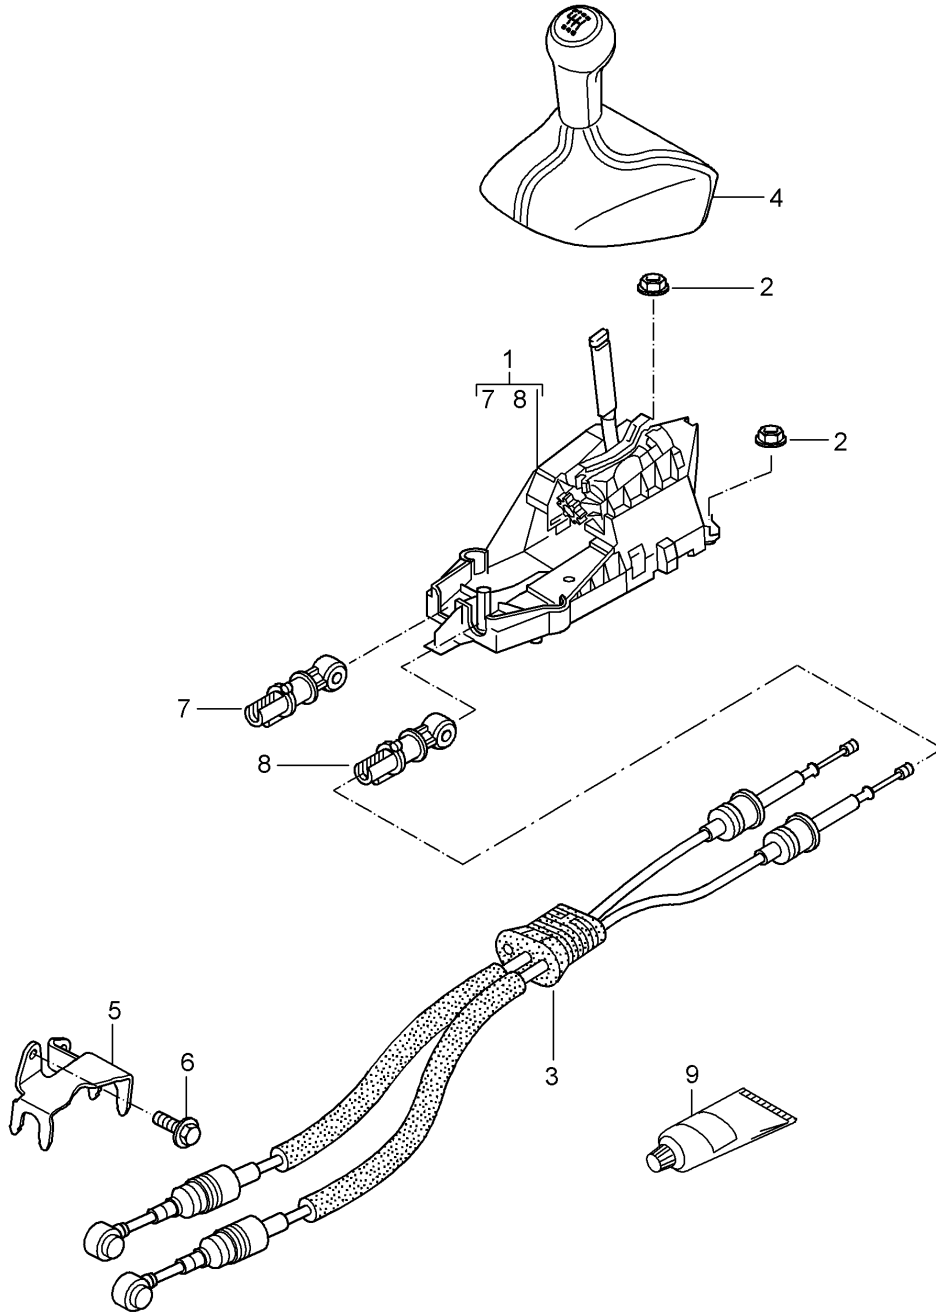

Model: 997T07

Model life 2007>>2009