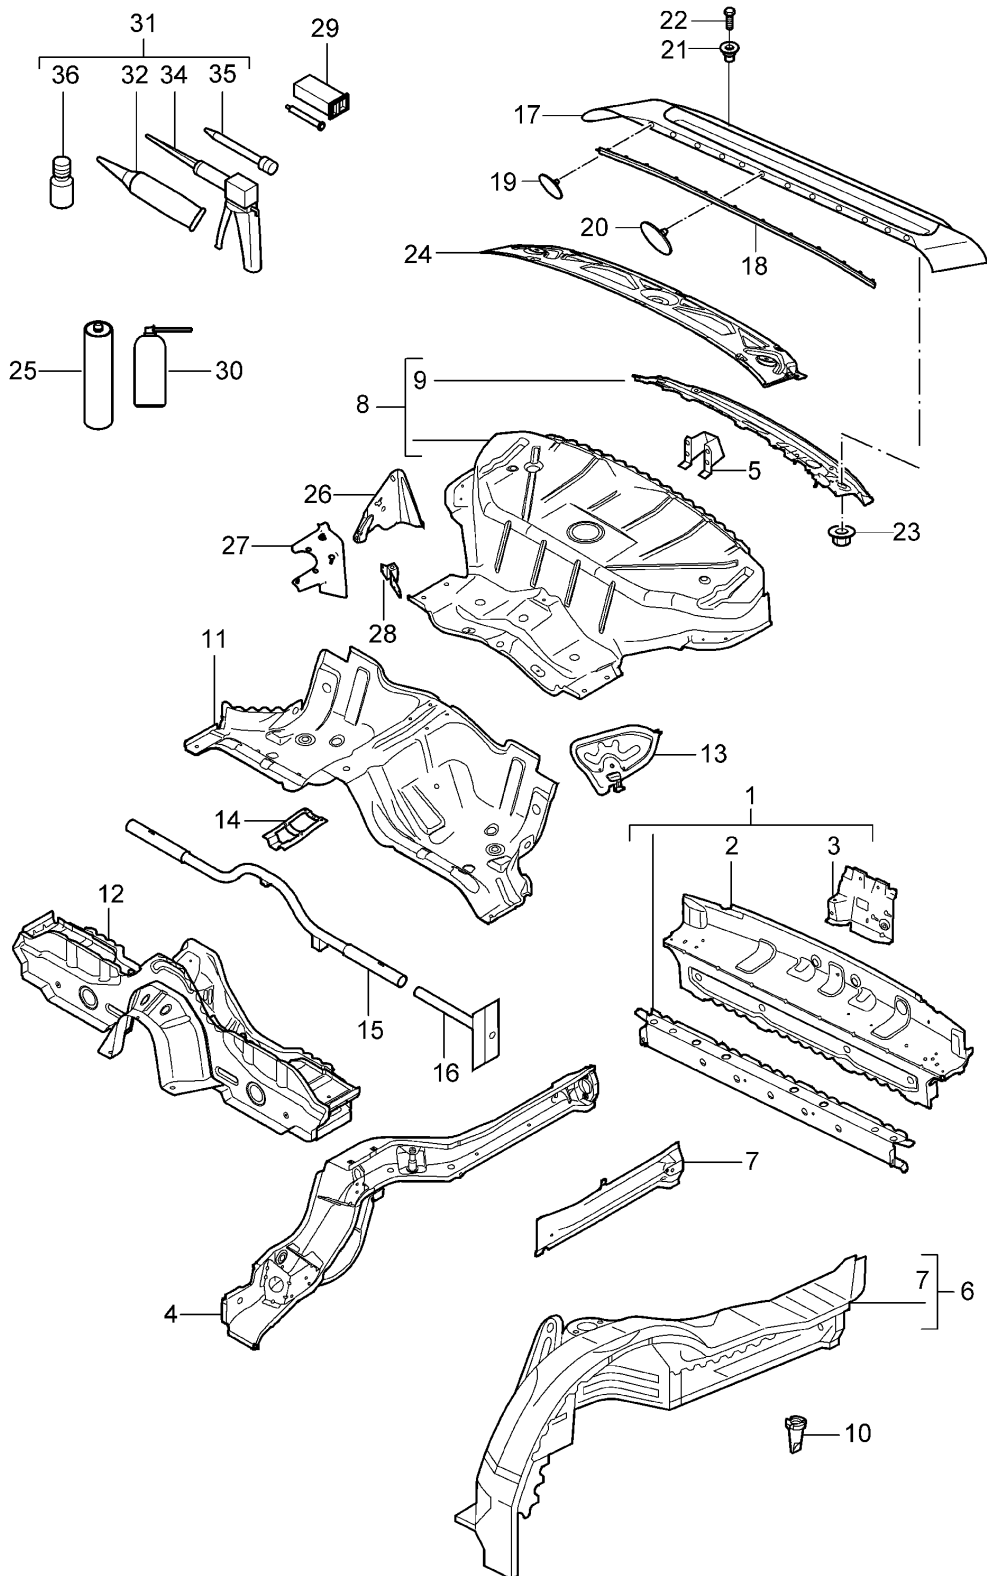

Model: 997T07

Model life 2007>>2009