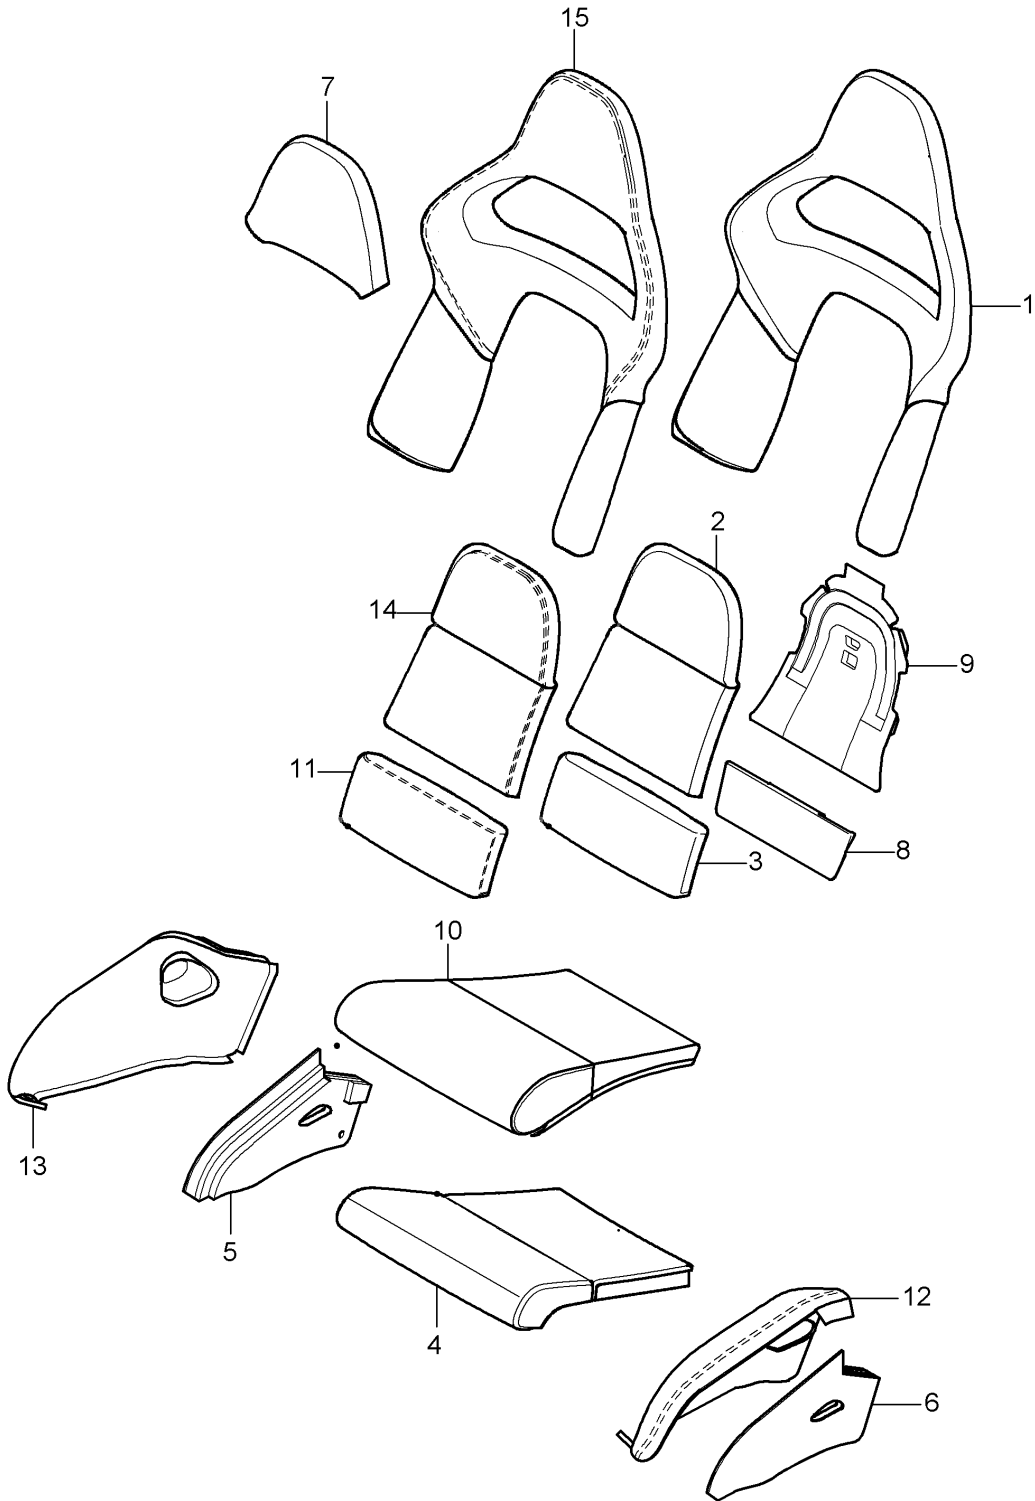

Model: 997T07

Model life 2007>>2009