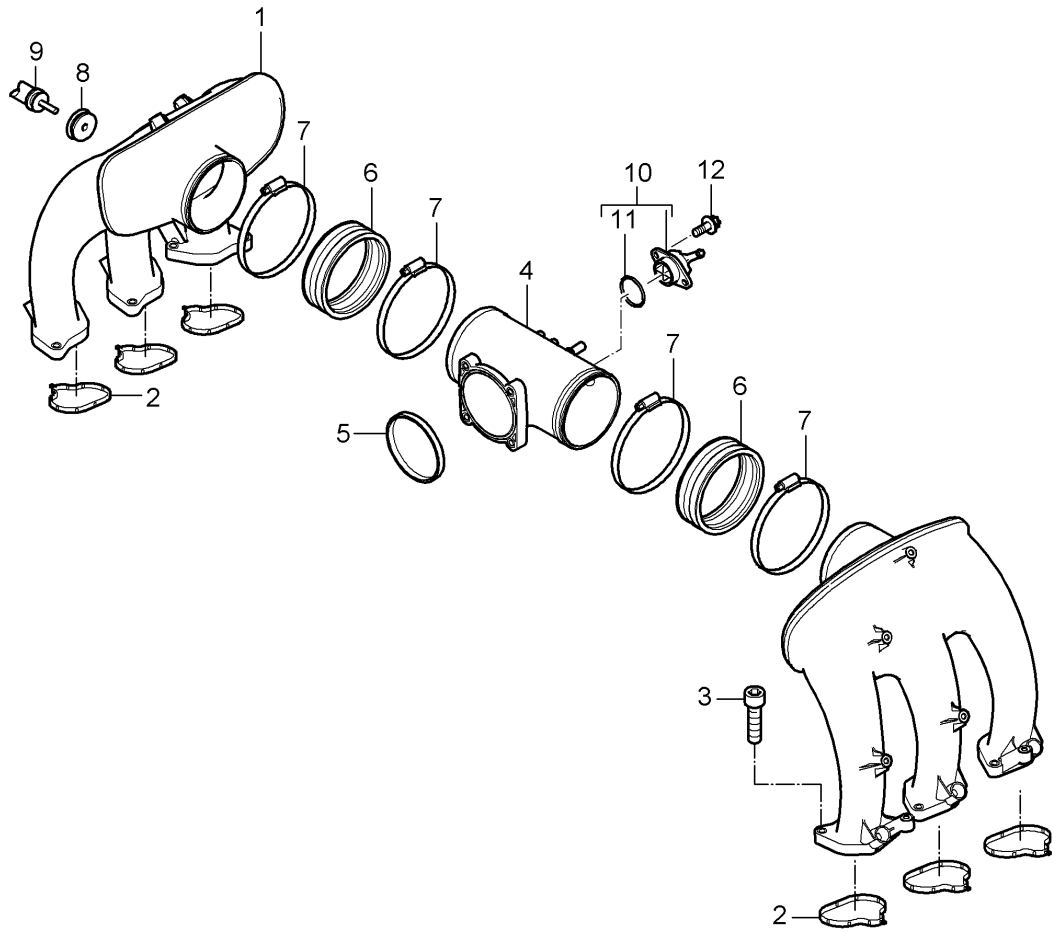

Model: 997T07

Model life 2007>>2009

Model: 997T07

Model life 2007>>2009

Pos	Part Number	Description	Remark	Qty	Model
1	997 110 627 72	intake air distributor intake air distributor Discontinued part		2	9770 PR:-101
1	997 110 627 73	intake air distributor		2	PR:-101
(1)	997 110 677 71	intake air distributor Discontinued part		2	PR:101
(1)	997 110 477 72	intake air distributor		2	PR:101
2	997 110 747 70	Seal		6	
3	900 067 354 01	Bolt with washer M 6 X 25		12	
4	997 110 215 70	Distributor tube		1	PR:-101
(4)	997 110 177 71	Distributor tube with: Seal Discontinued part		1	PR:101
(4)	997 110 159 70	Distributor tube Discontinued part		1	PR:101
(4)	997 110 059 70	Distributor tube (complete)		1	PR:101
5	997 110 319 00	Seal		1	
6	997 110 685 70	Rubber sleeve		2	PR:-101
(6)	997 110 687 71	Rubber sleeve		2	PR:101
7	999 512 539 00	Hose clamp 90 - 110/9 Discontinued part		4	
(7)	999 512 539 01	Hose clamp 90 - 110/9		4	PR:-101
(7)	999 512 698 01	Hose clamp 70 - 90/9		4	PR:101
8	993 110 530 01	Grommet		1	
9	997 606 213 00	Temperature sensor Engine bay		1	
10	997 110 178 70	Non-return valve		1	PR:101
11	999 707 409 41	O-ring 26 X 3		1	PR:101
12	900 385 050 01	Hexagon head bolt BM 6 X 16		2	PR:101