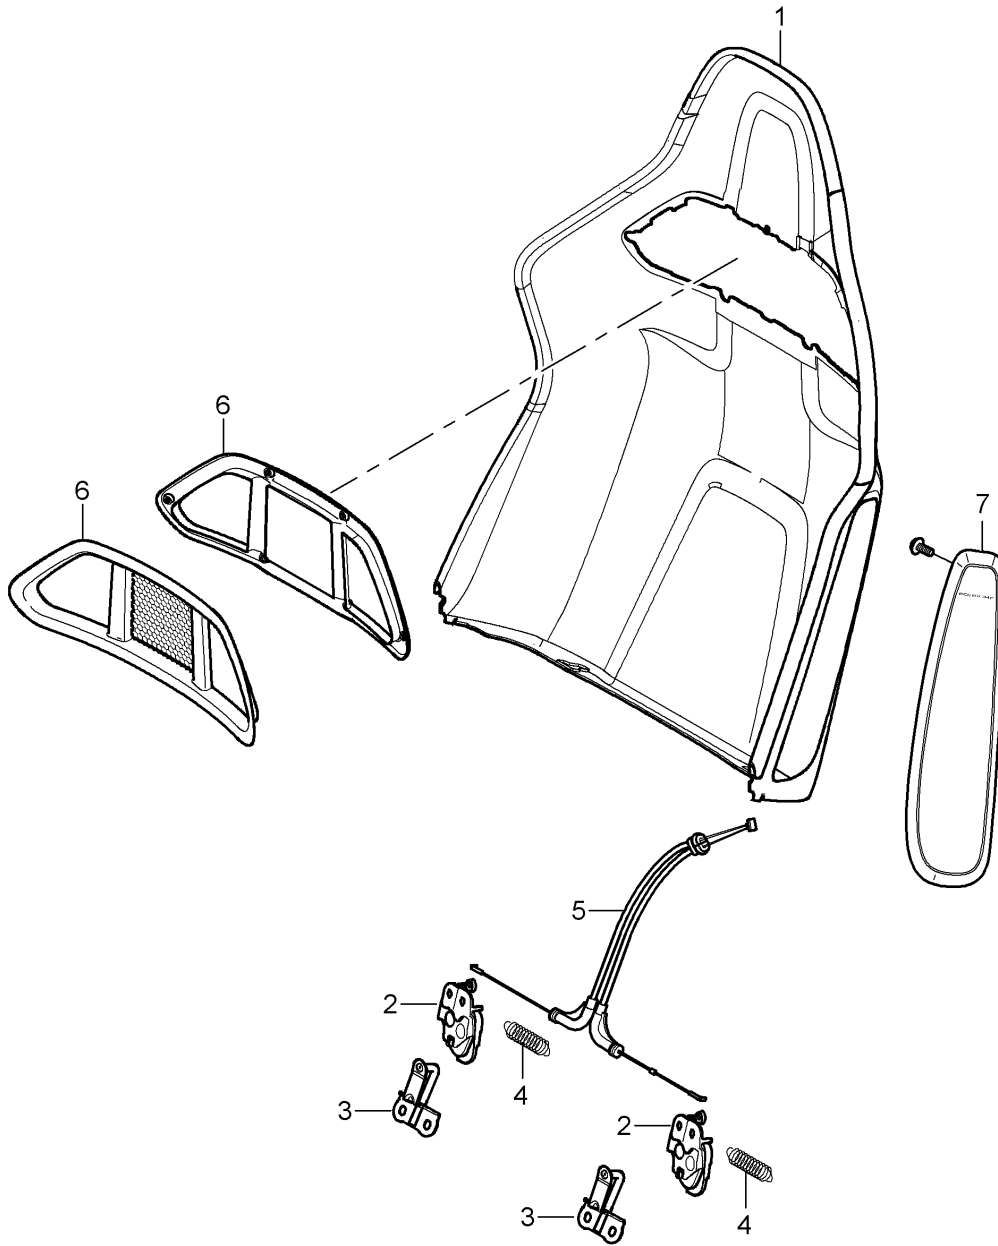

Model: 997T07 Model life 2007>>2009

Pos	Part Number	Description	Remark	Qty	Model
		bucket seat Collapsible Seat frame Accessories D - MJ 2008>>			GT2
1	997 521 281 00	Cup Seat frame	left a. right	2	PR:388,389
(1)	997 521 182 00	without: seat occupied recognition Cup Seat frame	right	1	PR:389,560
2	997 521 433 00	with: seat occupied recognition and Seat rail Adapter Seat frame Discontinued part	outer left	1	PR:388,389, 560
(2)	997 521 434 00	Adapter Seat frame Discontinued part	outer right	1	PR:389
3	997 521 436 00	Adapter Seat frame Discontinued part	front, inner right	1	PR:388
4	997 521 435 00	Adapter Seat frame	front, inner left	1	PR:389
5	997 521 438 00	without: seat occupied recognition Discontinued part Adapter Seat frame Discontinued part	rear, inner right	1	PR:388
6	997 521 437 00	Adapter Seat frame	rear, inner left	1	PR:389
7	997 521 427 03	without: seat occupied recognition Discontinued part Cover Sensor seat occupied recognition	left	1	PR:389,560
(7)	997 521 427 03 01C 997 521 426 03	Satin black Cover Sensor seat occupied recognition	right	1	PR:389,560
8	997 521 426 03 01C 997 521 561 00	Satin black Trim Seat belt	left lower	1	PR:388,389
(8)	997 521 561 00 01C 997 521 562 00	Satin black Trim Seat belt	right lower	1	PR:388,389
9	997 521 562 00 01C 997 612 688 10	Satin black Wire set seat occupied recognition		1	PR:389,560
11	997 612 785 10	Wire set	left a. right	1	PR:388,389
12	999 141 049 01	Side airbag unit Oval-head screw Mount Trim Belt Seat cushion		3	
13	997 618 233 05	Control unit for seat occupied sensor		1	PR:560

Model: 997T07

Model life 2007>>2009