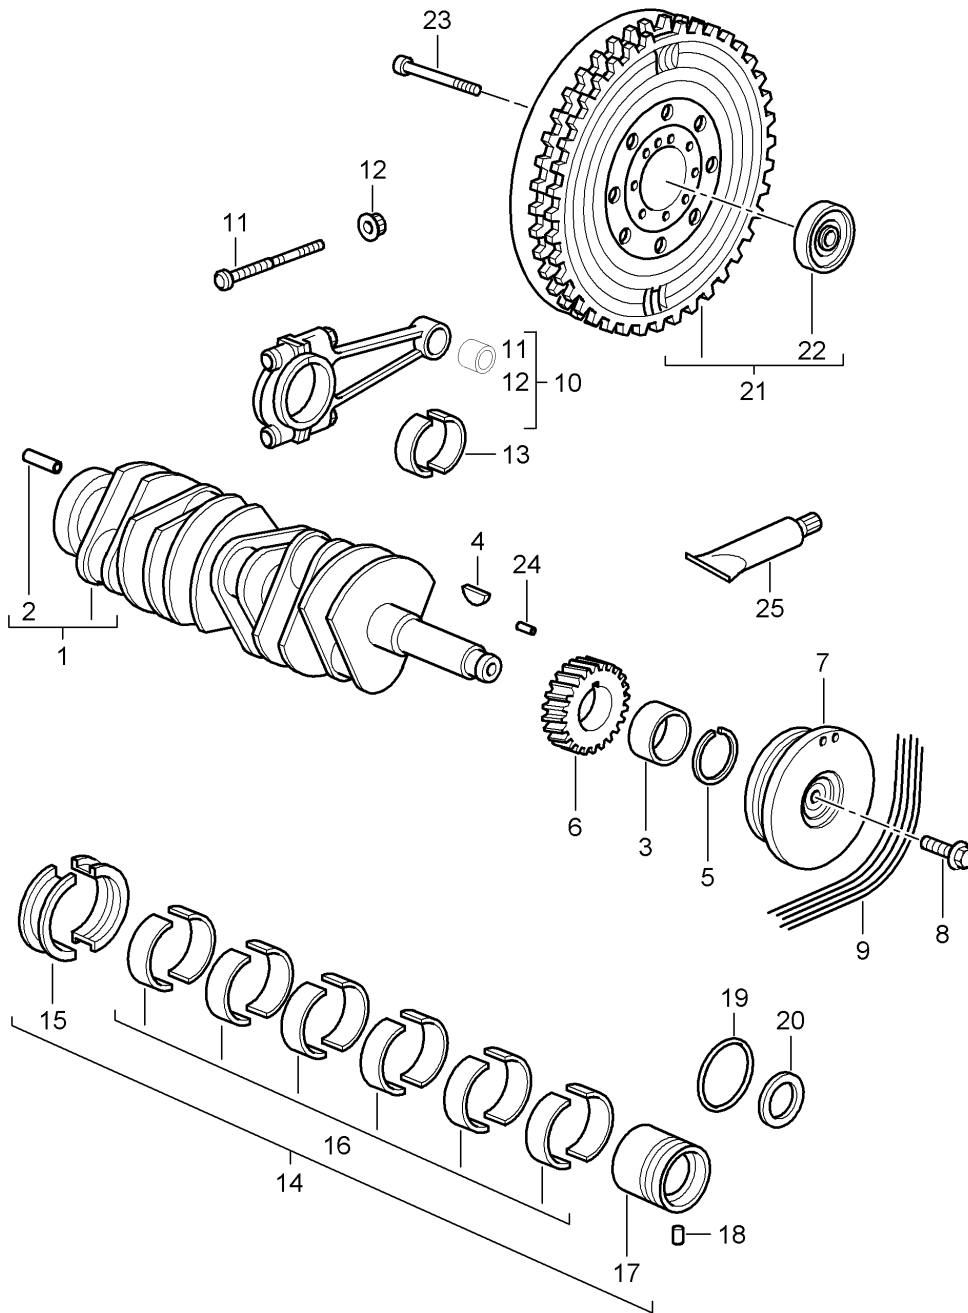

Model: 997T07

Model life 2007>>2009

Model: 997T07

Model life 2007>>2009

Pos	Part Number	Description	Remark	Qty	Model
1	997 102 021 75	Crankshaft Crankshaft Discontinued part		1	9770
(1)	997 102 021 77	Crankshaft		1	
2	900 095 031 00	Spring pin 6 X 16		1	
3	959 102 321 00	Intermediate ring		1	
4	901 102 147 00	woodruff key		1	
5	901 102 148 00	Securing ring Number 0		1	
5	901 102 148 01	Securing ring Number 1		1	
5	901 102 148 02	Securing ring Number 2		1	
5	901 102 148 03	Securing ring Number 3		1	
6		see illustration:	103-015	1	
7	996 102 017 72	pulley		1	
8	999 217 128 02	Hexagon bolt M 14 X 1,5 X 33		1	
9	999 192 379 50	Poly-rib belt		1	PR:573
10	997 103 920 70	Connecting rod Connecting rods comprising: Connecting rods		1	
11	996 103 176 70	bolt - connecting rod		6	
12	993 103 174 02	Connecting rod nut		12	
13	997 103 901 00	1 set: conrod bearings		12	
14	997 101 901 00	1 set: crankshaft bearings		6	
15	996 101 231 92	Thrust bearing I		1	
16	996 101 232 92	Main bearing II-VII Discontinued part		2	
16	996 101 232 95	Main bearing II-VII		12	
17	964 101 138 01	Bearing bush VIII		1	
18	900 012 061 00	Cylinder pin 5 H 8 X 10		1	
19	999 707 285 41	O-ring 51 X 4,5		1	
20	999 113 290 41	Radial shaft seal 30 X 50 X 10		1	
21	997 114 012 51	Dual-mass flywheel		1	
22	999 052 169 00	grooved ball bearing 30 X 37 X 4		1	
23	999 119 017 01	Socket head bolt M 10 X 1,25 X 62		9	
24	900 302 046 01	Cylinder pin M 5 X 18		1	
25	000 043 300 21	Grease 100 Gr. for Titanium		1	
(25)	000 043 024 00	bolt - connecting rod Extreme-pressure grease 1 tube 80 Gr. for connecting rod bearing shell		1