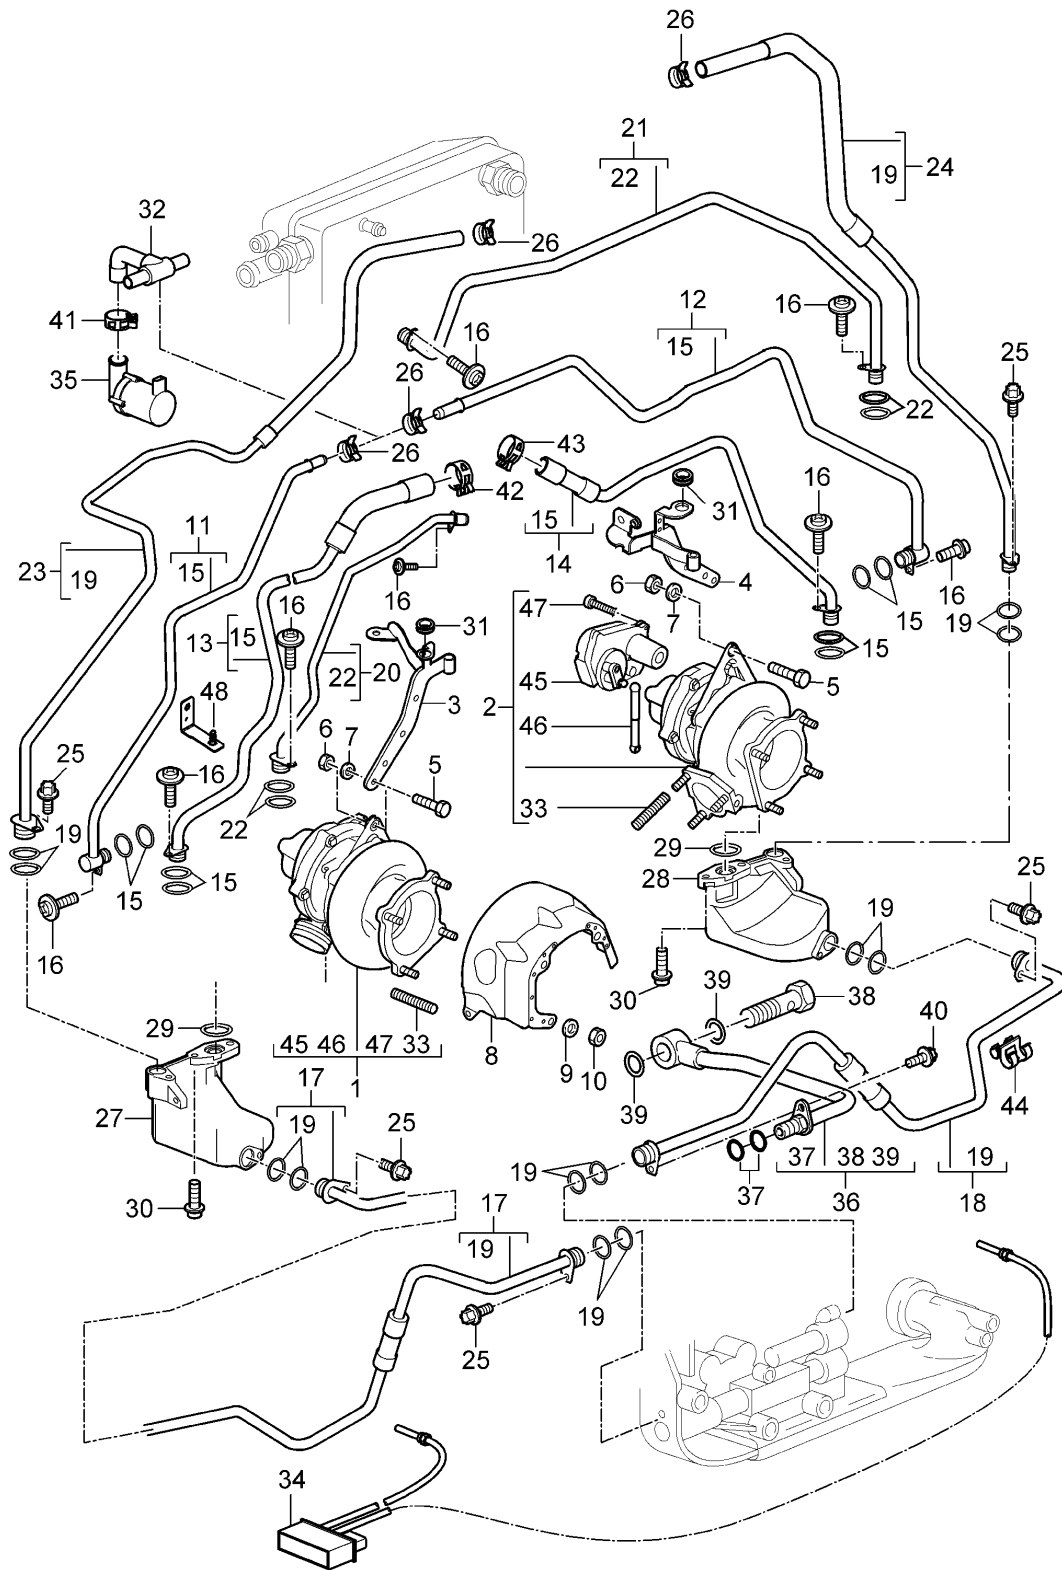

Model: 997T07

Model life 2007>>2009

Pos	Part Number	Description	Remark	Qty	Model
		exhaust system D - MJ 2008>>			9770+ PR:101
1	997 111 026 80	Silencer		1	
2	997 111 252 81	Tailpipe	left	1	
3	997 111 251 81	Tailpipe	right	1	
4	997 111 240 80	Clamp		2	
5	997 113 119 30	tensioning strap Discontinued part		2	
5	997 113 119 31	tensioning strap		2	
6	900 067 362 01	Socket head bolt AM 8 X 50		2	
7	997 111 124 81	Bracket Silencer		1	
8	997 111 230 80	clamp		2	
9	997 113 009 80	Catalytic converter	left	1	
9	997 113 009 BX	Catalytic converter	left	1	
10	997 113 010 80	Catalytic converter	right	1	
10	997 113 010 BX	Catalytic converter	right	1	
11	997 111 217 70	Seal		2	
12	999 084 203 01	Locknut M 8		14	
13	997 111 215 70	Seal		2	
14	996 111 101 76	Exhaust manifolds Cyl. 1 - 3	left	1	
15	996 111 102 76	Exhaust manifolds Cyl. 4 - 6	right	1	
16	996 111 107 71	Seal Exhaust manifolds		2	
17	900 378 227 01	Hexagon bolt AM 8 X 28		18	
18	900 123 050 20	seal ring 8 X 11,5		2	
19	900 124 021 01	sealing plug CM 8 X 1		2	
20	997 606 128 02	Lambda probe in front of Catalytic converter		2	
21	997 606 185 00	Lambda probe After Catalytic converter		2	
22	997 606 169 02	Holder for lambda probe Line	left	1	
23	997 606 167 00	Holder for lambda probe Line	right	1	
24	999 651 394 40	Cable holder 6,0 Line		2	
25	999 651 392 07	Cable holder 9,5 - 10,5 Line		3	
26		Lambda probe Torx screw M 6 X 20		2	
27	997 606 151 01	see illustration, item: Holder for lambda probe Line	103-010,18	2	
28	997 606 107 02	Holder for lambda probe Connector		2	
29	997 606 108 00	Clip Line		2	
30	000 043 207 07	Lambda probe grease for oxygen sensor		1	

Model: 997T07

Model life 2007>>2009