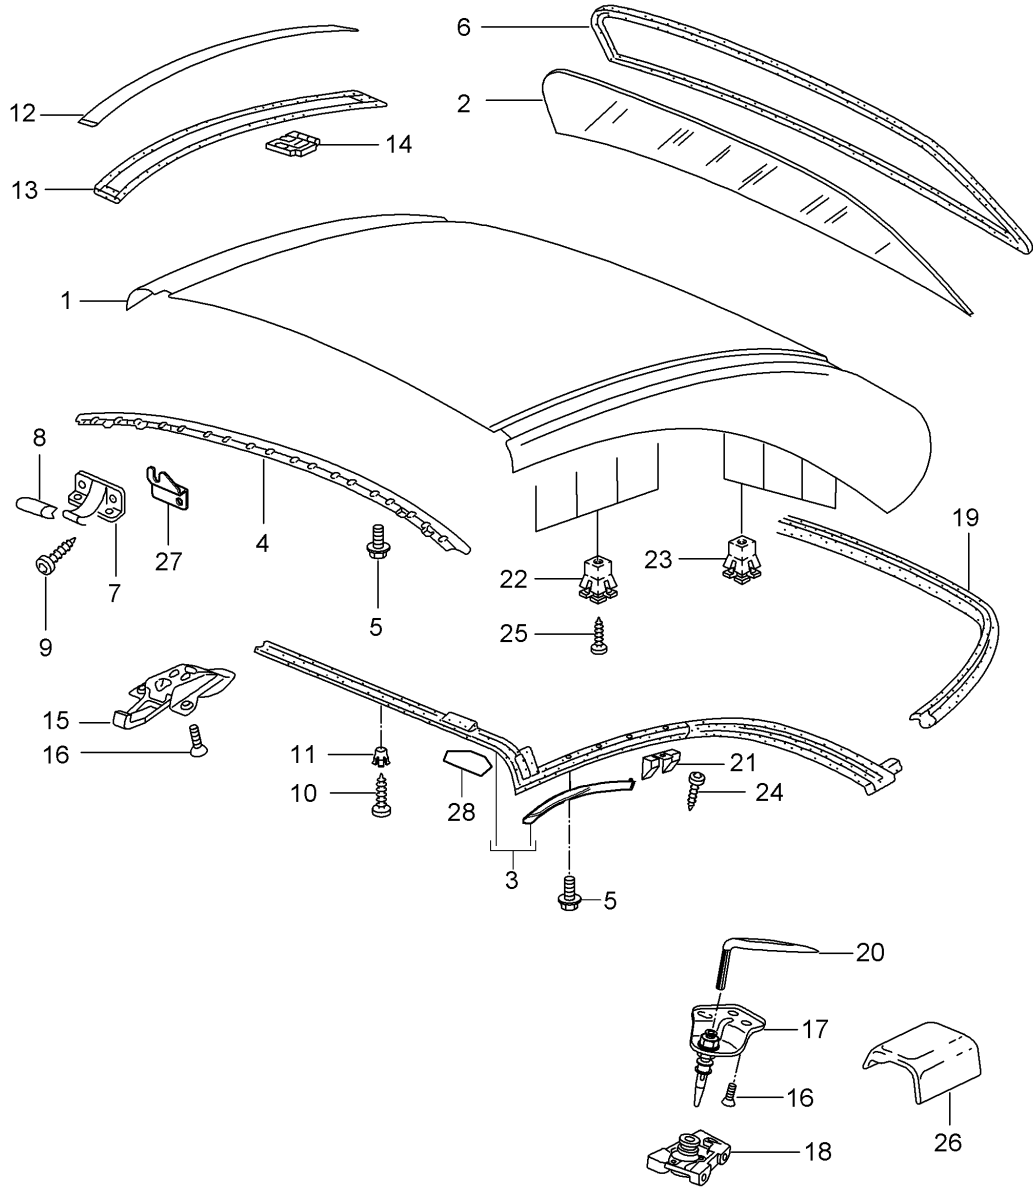

Model: 997T07

Model life 2007>>2009

Pos	Part Number	Description	Remark	Qty	Model
(1)	997 580 021 02	roll bar		2	
2	996 580 191 01	Cassette		2	
3	900 067 394 01	Cover		12	
4	996 561 175 01	Socket head bolt		1	
		Flap for soft top box			
		see illustration:	811-011		
5	900 378 173 01	Hexagon bolt		6	
6		Support		2	PR:550
		see illustration:	811-016		
(6)	996 561 654 04	Support	right	1	
7	997 612 696 00	Wire set		1	
8	999 217 166 01	Hexagon bolt		2	
		M10 X 55			
9	996 561 463 02	Guide	left	1	
(9)	996 561 464 02	Guide	right	1	
10	997 618 111 03	Control unit for		1	
		convertible roof controls			
11	999 073 060 02	panel screw		X	
12		Control unit		X	
		- dme -			
		see illustration:	901-003		
13	999 073 228 09	panel screw		X	
14	999 385 006 01	Outer hexagon round screw		4	
15	997 580 311 03	Support frame		1	
16	997 580 331 02	Support	left	1	
(16)	997 580 332 02	Support	right	1	
17	900 385 097 01	Torx screw		X	
		BM10 X 35			
18	999 571 079 03	screwdriver		1	
19	999 507 633 40	Clip		2	
20	997 561 457 00	Sleeve		2	
21	996 561 297 00	Insert	left	1	
(21)	996 561 298 00	Insert	right	1	
22	999 650 176 40	Clip		3	
		for			
		Connector housing			
23	996 610 126 00	bracket for relay bracket		1	
		Relay carrier 2			
24	996 610 128 00	Retaining clip		1	
		Relay carrier 2			

Model: 997T07

Model life 2007>>2009