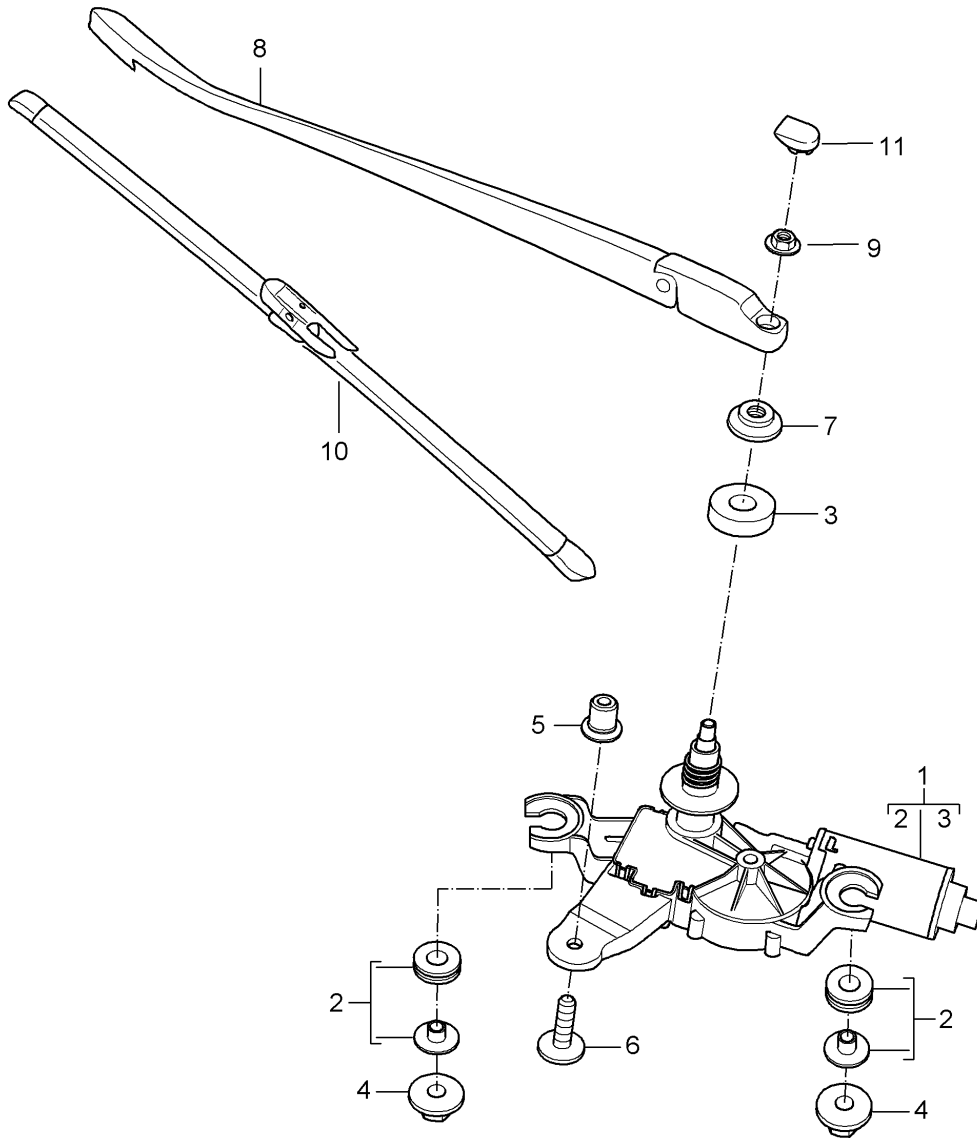

Model: 997T07

Model life 2007>>2009

Model: 997T07

Model life 2007>>2009

Pos	Part Number	Description	Remark	Qty	Model
		Rear window wiper			PR:425
1	997 628 080 00	Wiper motor		1	
2	997 628 908 00	repair set		1	
-		comprising:			
-		Grommet		2	
-		bush		2	
3	997 628 910 00	seal ring		1	
4	999 076 078 01	Hexagon nut		2	
		M 6			
5	999 500 078 00	press insert nut		1	
6	999 073 468 01	Bolt with washer		1	
		M 6 X 22 SC			
7	997 628 273 00	Grommet		1	
8	997 628 169 00	Wiper arm		1	
9	900 377 003 03	Hexagon nut		1	
10	997 628 189 00	wiper blade	rear	1	
11	997 628 122 00	Cover cap		1