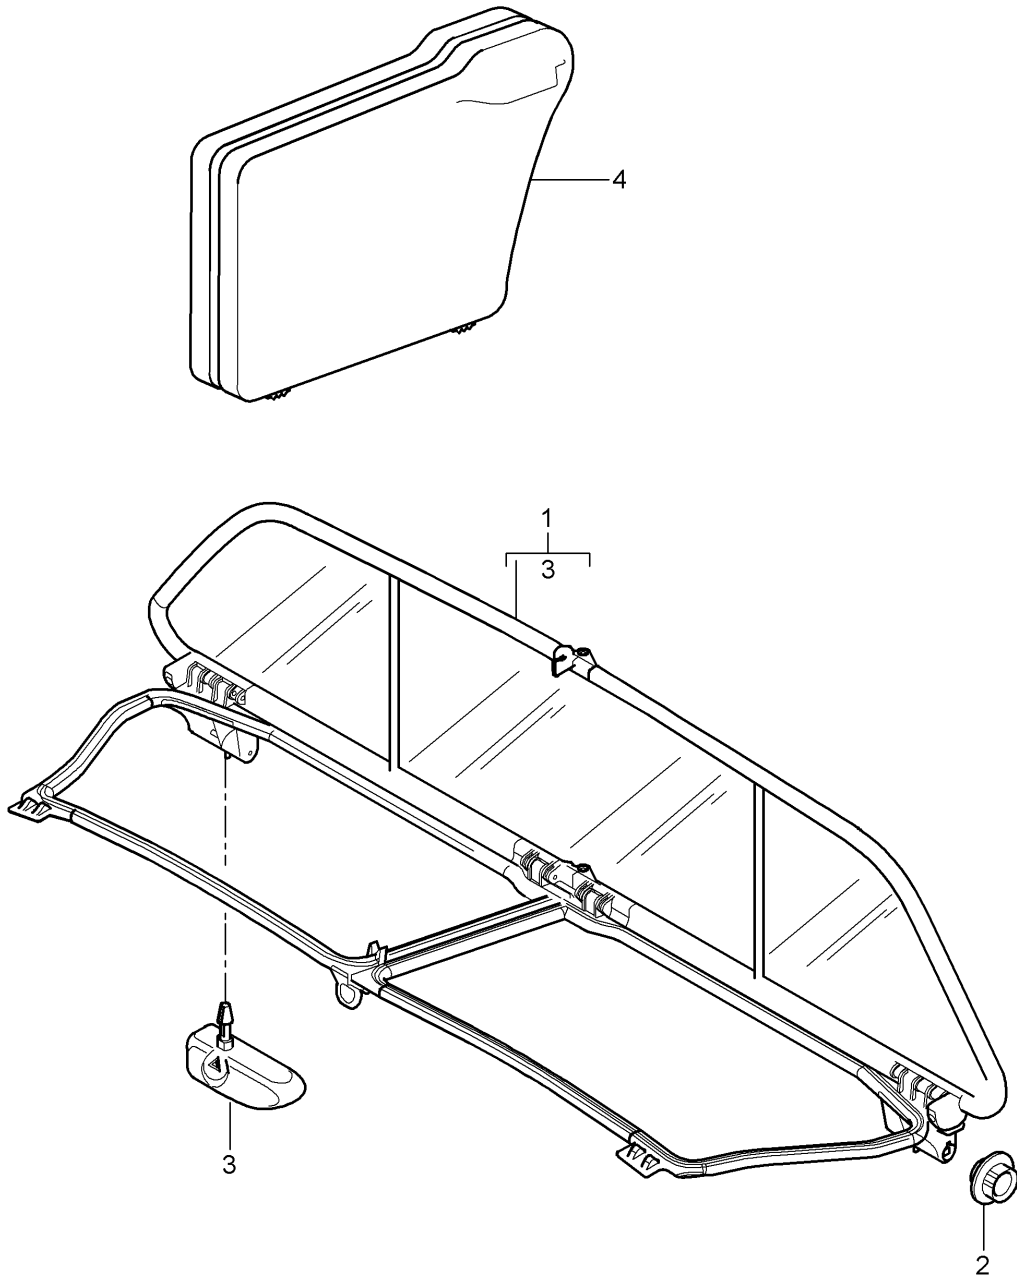

Model: 997T07

Model life 2007>>2009

Model: 997T07

Model life 2007>>2009

Pos	Part Number	Description	Remark	Qty	Model
1	996 561 125 03	Windbreak Windbreak Discontinued part		1	
1	996 561 125 03 01C 997 561 125 00	Black Windbreak Discontinued part		1	
2	997 561 125 00 01C	Black		1	
2	996 561 127 00	Rosette	left	1	
2	996 561 127 00 01C	Black		1	
2	996 561 128 00	Rosette	right	1	
3	996 561 128 00 01C	Black		1	
3	996 561 955 00	repair set	left	1	
(3)	996 561 956 00	repair set	right	1	
4	997 561 161 01	Pocket Windbreak		1