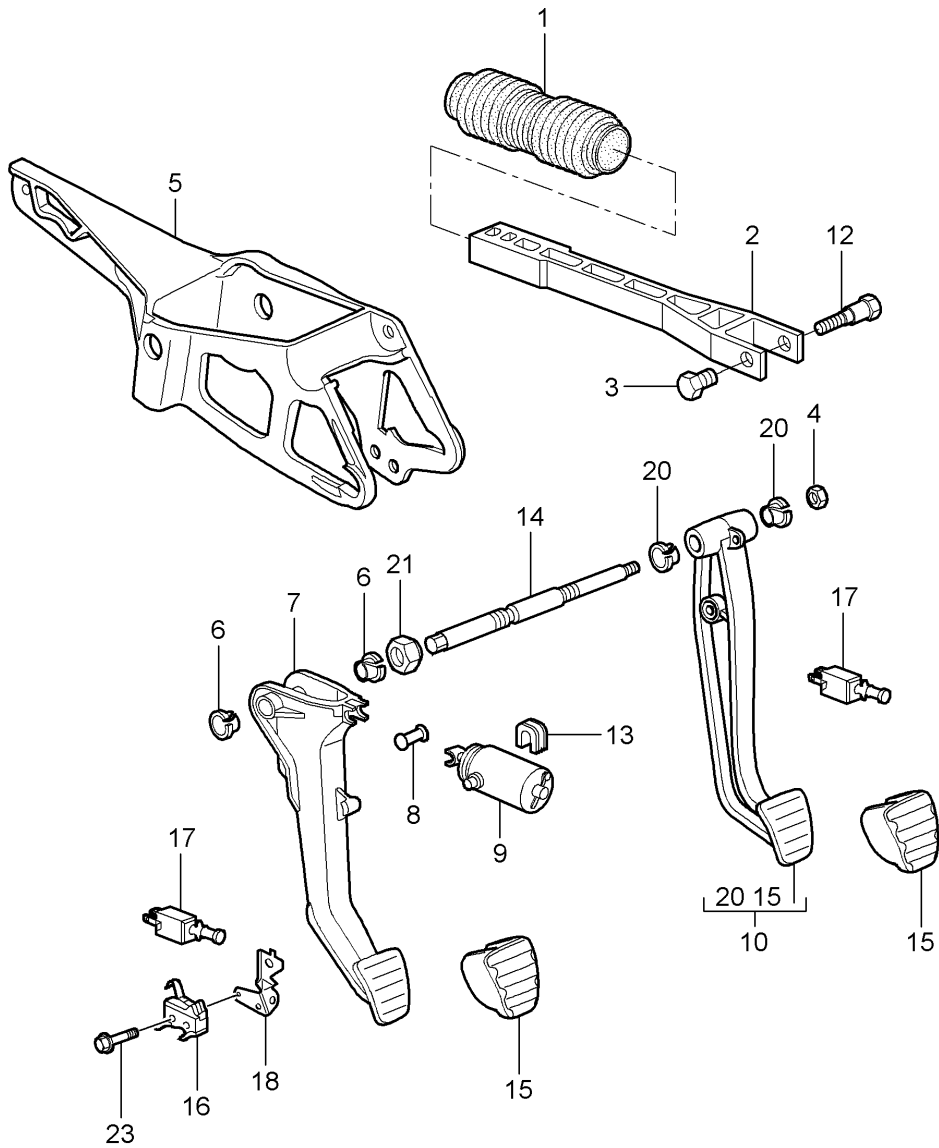

Model: 997T07

Model life 2007>>2009

Model: 997T07

Model life 2007>>2009

Pos	Part Number	Description	Remark	Qty	Model
-	000 043 206 17	Pedals universal low temperat. grease 1 tube		X	
1		Bellows see illustration:	604-000	1	
2	996 423 165 05	push rod		1	
3	996 423 307 00	Sleeve		1	
4	999 084 457 01	Hexagon nut M 8		3	
5	997 423 571 02	Console for Servo spring bush		1	PR:480
6	997 423 399 01	Clutch pedal switch		2	PR:480
7	997 423 139 01	Pin		1	PR:480
(8)	996 423 315 06	Pin		1	PR:480
-	999 166 022 02	Kl-lock for Pin		1	PR:480
9	997 423 081 52	Servo spring		1	TURBO
(9)	997 423 081 06	Servo spring		1	GT2
10	997 423 091 04	brake pedal	lhd	1	PR:480,098
(10)	997 423 093 04	brake pedal	lhd	1	TURBO PR:098,249
12	996 423 308 00	Pin		1	
13	997 423 581 00	bearing shell		1	
14	997 423 281 00	axle	lhd	1	PR:480,098
(14)	996 423 283 05	axle	lhd	1	TURBO PR:098,249
15	997 423 910 00	pad for brake and clutch pedals		2	PR:480
(15)	997 423 912 00	Cap for foot brake pedal		1	TURBO PR:249
16	997 613 109 00	Switch		1	PR:480
(17)	996 613 113 01	Switch brake pedal		2	
(17)	996 613 114 01	Switch for clutch pedal Clutch pedal switch		1	
18	997 423 541 00	Bracket		1	
20	997 423 401 00	bush	lhd	2	PR:098
21	997 423 275 01	sealing plug		1	
22	900 378 273 09	Hexagon bolt M 6 X 18 Discontinued part		1	
(22)	900 378 273 01	Hexagon bolt M 6 x 18		1	
23	900 146 159 02	flat round head bolt M 3 X 20 Discontinued part		1	
23	999 073 480 01	Bolt with washer M 3 X 20		1	
24	997 423 695 00	Rubber stop		1	
25	997 423 697 00	Rubber stop		1