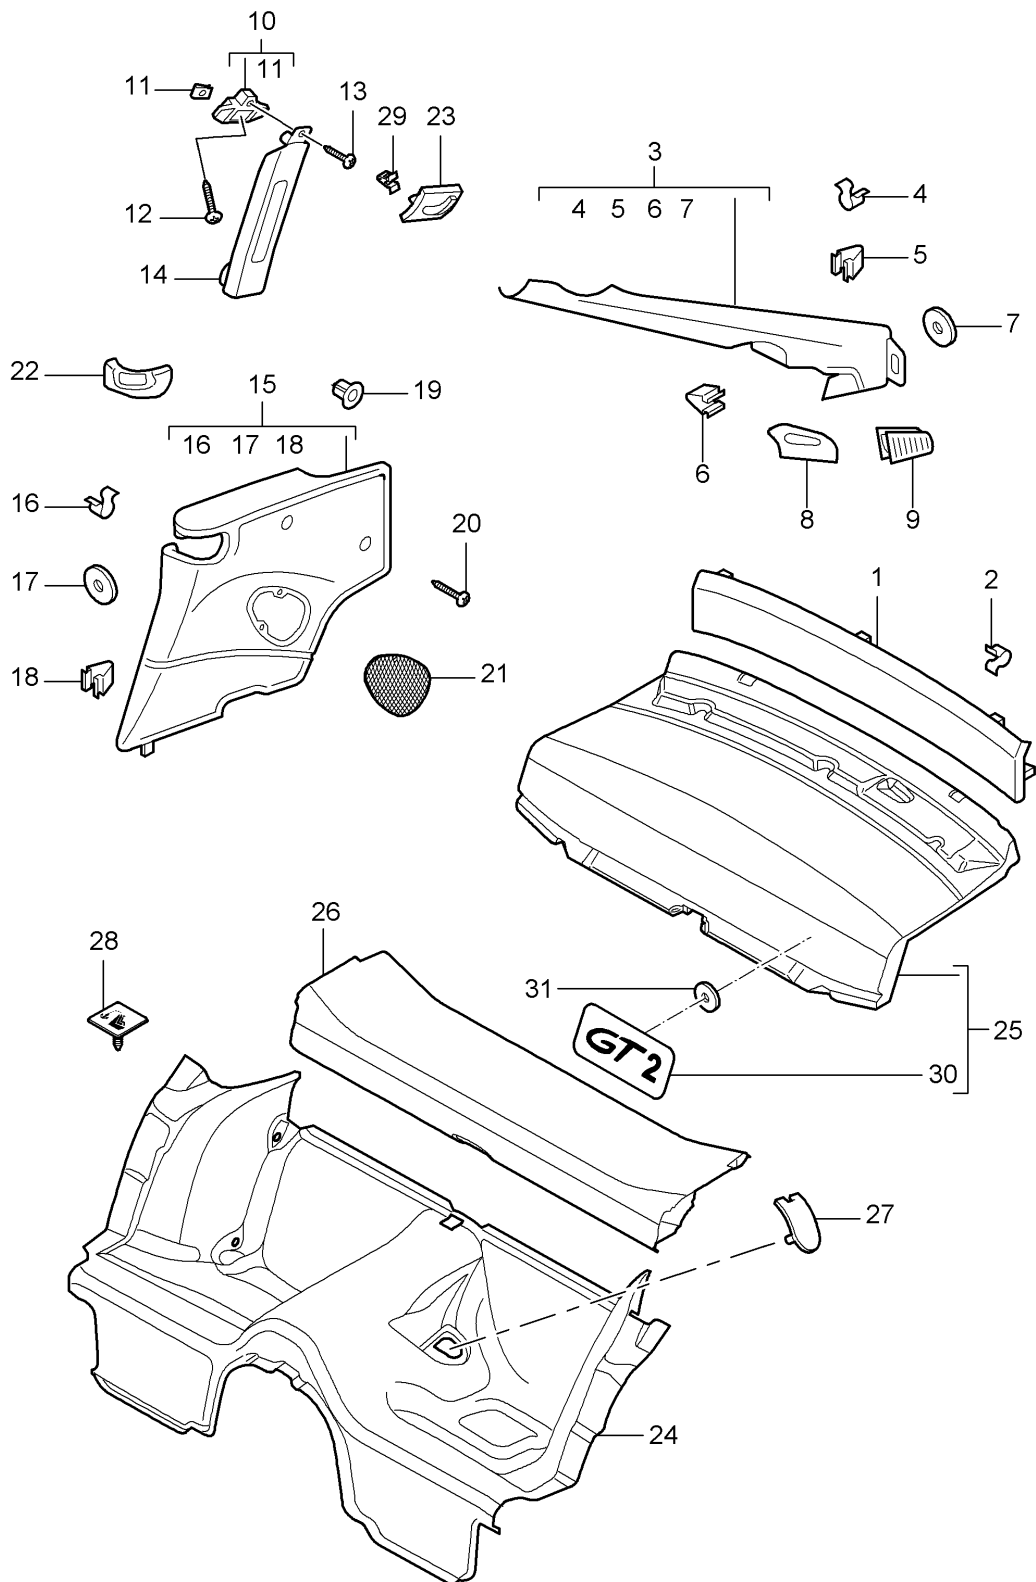

Model: 997T07

Model life 2007>>2009