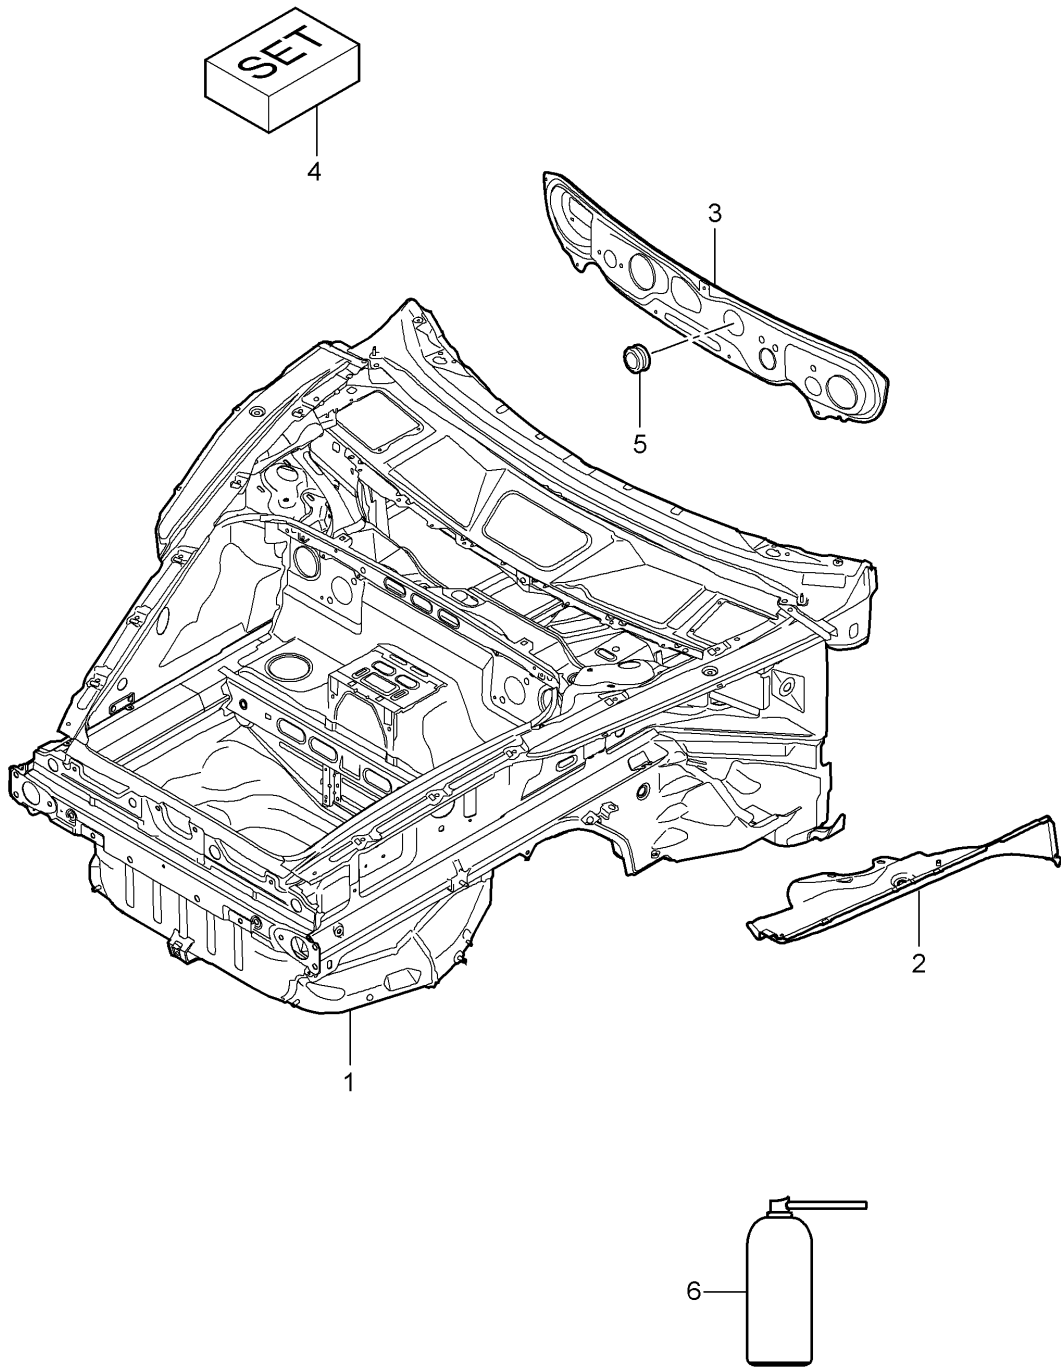

Model: 997T07

Model life 2007>>2009

Model: 997T07

Model life 2007>>2009

Pos	Part Number	Description	Remark	Qty	Model
1	997 501 911 01 997 501 911 01 GRV	Front end Front end primed also use: sealant Pos. 5 Processing instructions See technical manual	lhd	1	PR:098
1	997 501 911 91 997 501 911 91 GRV	Front end primed also use: sealant Pos. 5 Processing instructions See technical manual	lhd	1	GT2 PR:098
-					
2	997 501 945 00 997 501 945 00 GRV	Lower part primed	left	1	
3	997 504 121 00	Cover	lhd	1	PR:098
4	000 043 300 94	Adhesive set		1	
5	999 702 255 41	End cap 61,5 X 72,6		1	
6	999 915 337 40	sealant		1