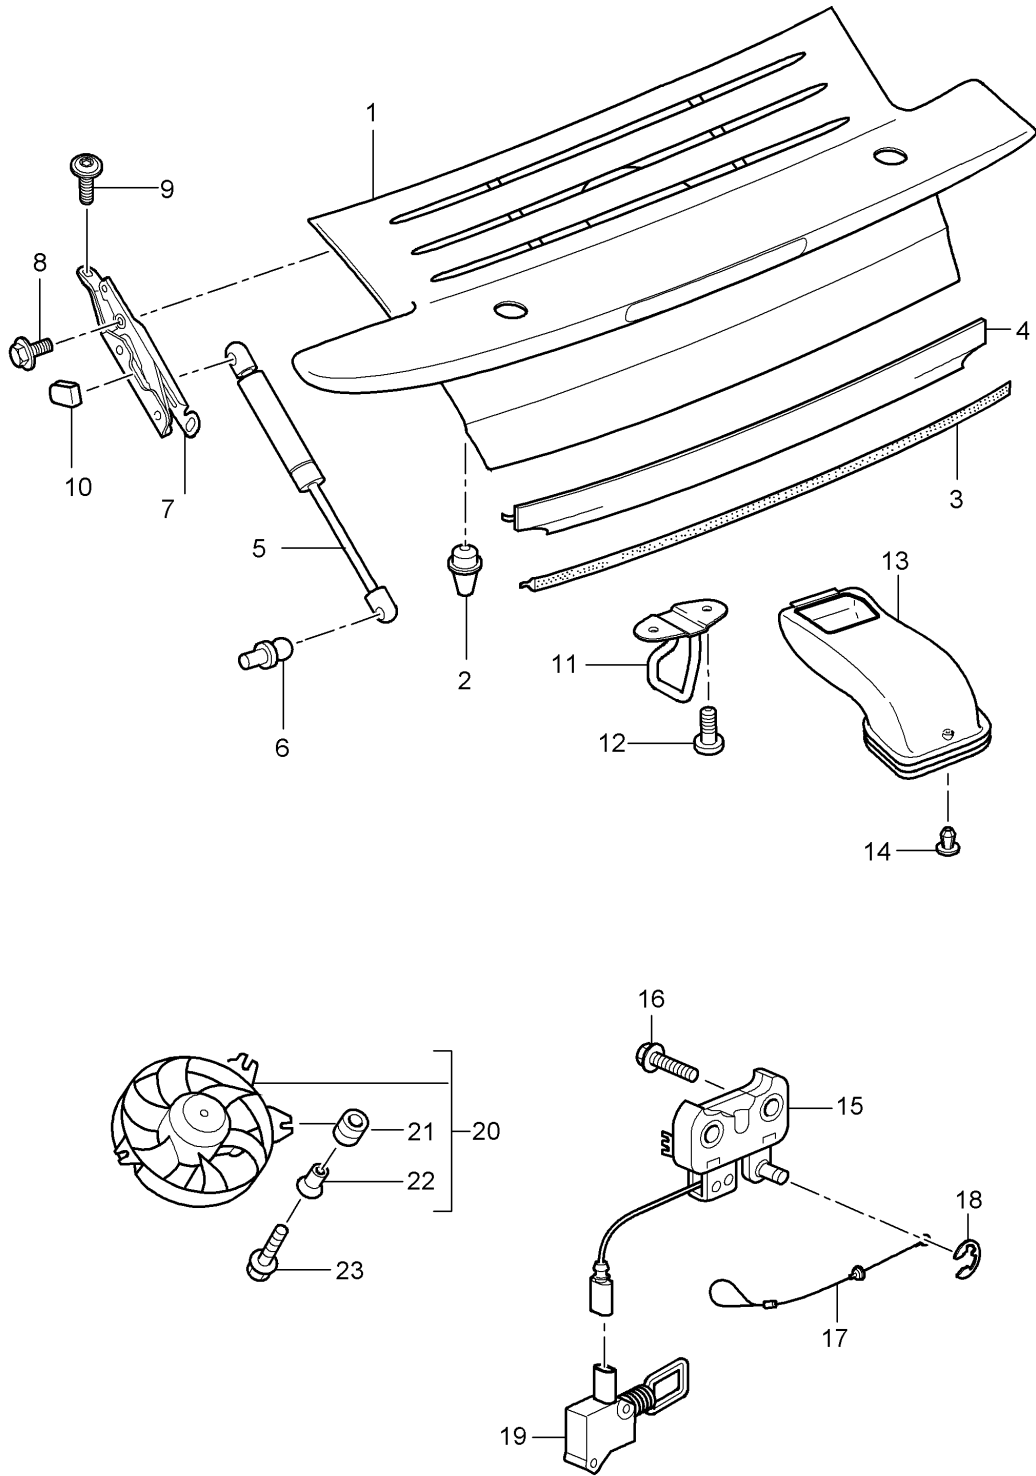

Model: 997T07

Model life 2007>>2009

Model: 997T07

Model life 2007>>2009

Pos	Part Number	Description	Remark	Qty	Model
1	997 512 921 00	Cover Cover primed	rear	1	
-	000 043 204 38	sealant	also use:	1	
2	996 512 987 00	adjusting screw Cover		2	
3	997 512 611 01	Seal		1	
4	997 512 711 00	Additional gasket Cover	rear	1	
5	996 512 551 03	Gas filled strut		2	
6	999 167 051 03	Ball stud		2	
7	997 512 151 03	Hinge	left	1	
(7)	997 512 152 01	Hinge	right	1	
8	900 378 214 01	Hexagon bolt M 6 X 18		4	
9	900 075 466 09	Bolt with washer M 6 X 16		6	
10	997 512 153 00	Stop Hinge		2	
11	997 512 213 01	Lock upper part		1	
12	900 378 214 01	Hexagon bolt M 6 X 18		2	
(13)	997 110 171 00	intake manifold Air filter	left	1	
13	997 110 172 00	intake manifold Air filter	right	1	
14	999 591 712 40	Spreader rivet intake manifold 6,0 X 12,0		2	
15	997 512 053 00	Lock lower part		1	
16	N 910 664 01	Hexagon socket head bolt (combi) M 6 X 40		2	
17	997 512 521 00	Cable Emergency operation		1	
18	900 116 002 02	Retaining washer		1	
19	997 624 118 00	throttle control element D >> - MJ 2008		1	
(19)	997 624 118 01	throttle control element D - MJ 2009>>		1	
-	997 612 916 00	repair set Wire set throttle control element D >> - MJ 2008		1	
20	997 624 056 01	Fan Engine bay		1	
21	999 703 451 40	Rubber grommet 9,0 X 14,0 X 1,5		3	
22	999 209 093 01	spacer sleeve 7,0 X 1,0 X 12		3	
23	999 073 417 01	fillister hd. bolt M6 X 30		4