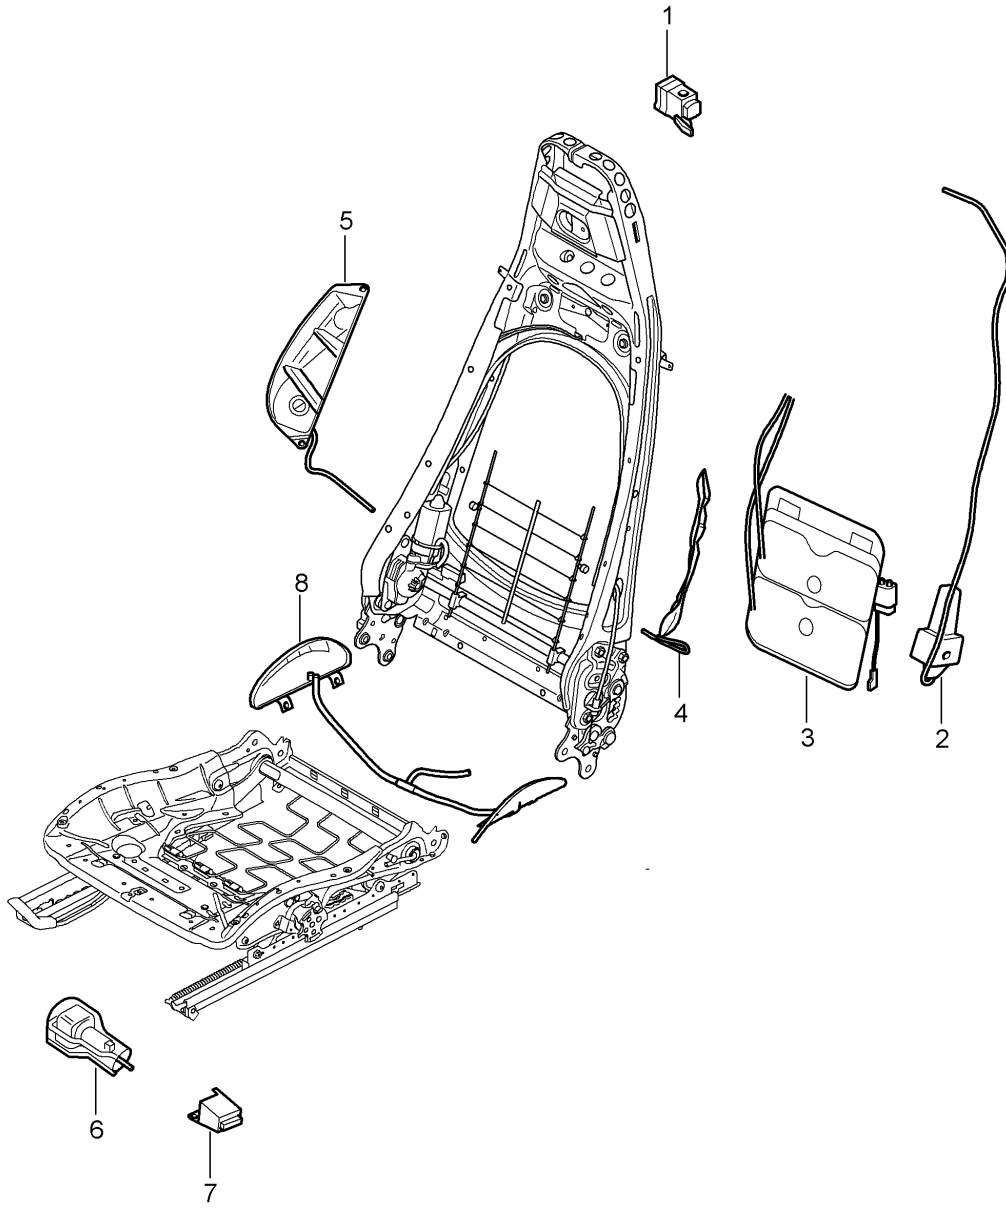

Model: 997T07

Model life 2007>>2009

Model: 997T07

Model life 2007>>2009

Pos	Part Number	Description	Remark	Qty	Model
1	997 617 726 00	Lumbar support sports seat Valve		1	PR:537,538
2	997 620 725 00	Lumbar support Compressor Lumbar		1	
3	997 521 709 01	Lumbar support backrest		1	PR:377,378, 537,538
4	997 521 711 00	container Air distributor Backrest side bolster	left	1	PR:377,378
5	997 521 712 00	container Air distributor Backrest side bolster	right	1	
6	997 620 727 00	Compressor Adjustment Seat side bolster		1	
7	997 617 727 00	Valve Adjustment Seat		1	
8	997 521 713 01	Wide container Air distributor Seat side bolster		1