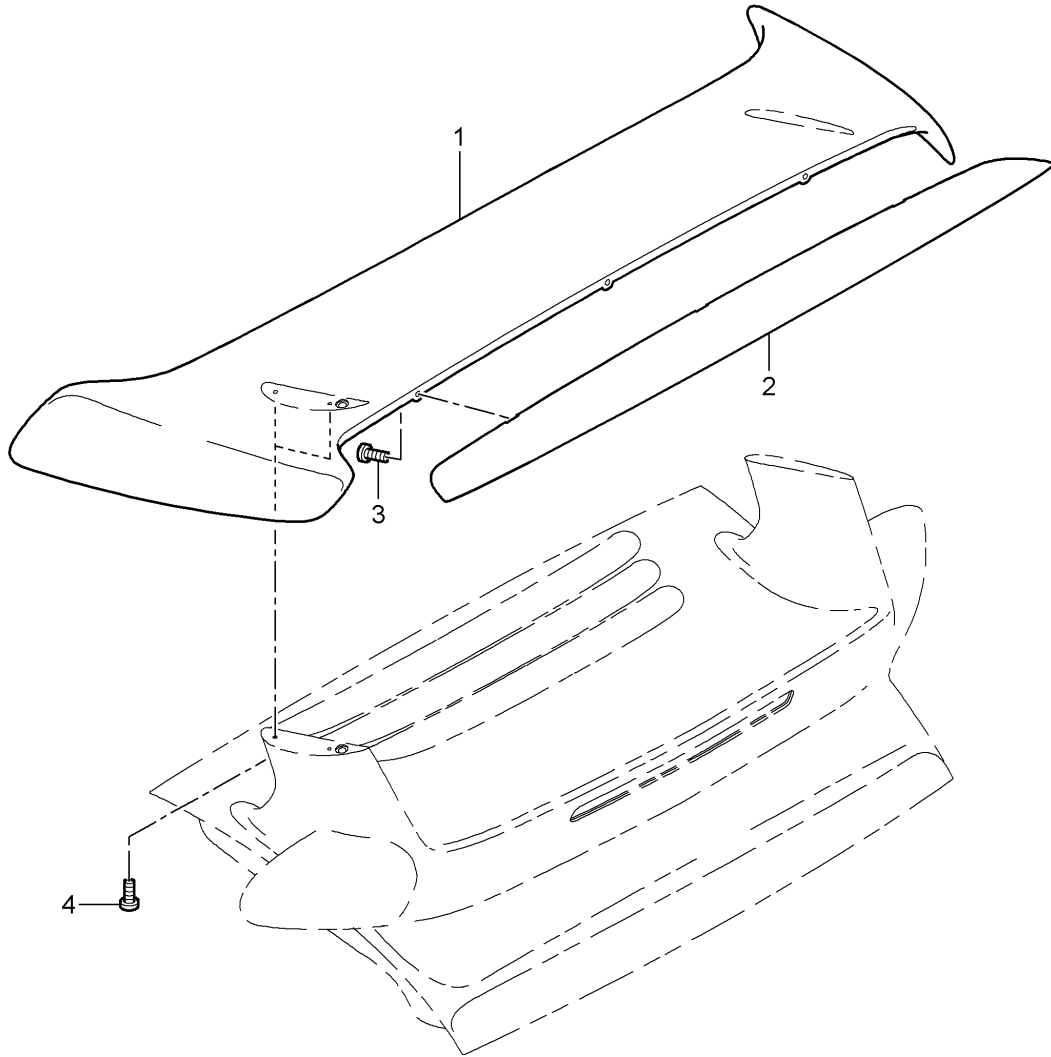

Model: 997T07

Model life 2007>>2009

Model: 997T07

Model life 2007>>2009

Pos	Part Number	Description	Remark	Qty	Model
1	997 512 261 81	Rear spoiler		1	GT2
2	997 512 365 81	Rear spoiler		1	
3	999 073 252 09	Spoiler		1	
		fillister hd. bolt		3	
		M 6 X 20			
4	999 015 042 01	fillister hd. bolt		4	
		m 6 x 14			
5		Micro-self-locking			
		see illustration:	803-006	1