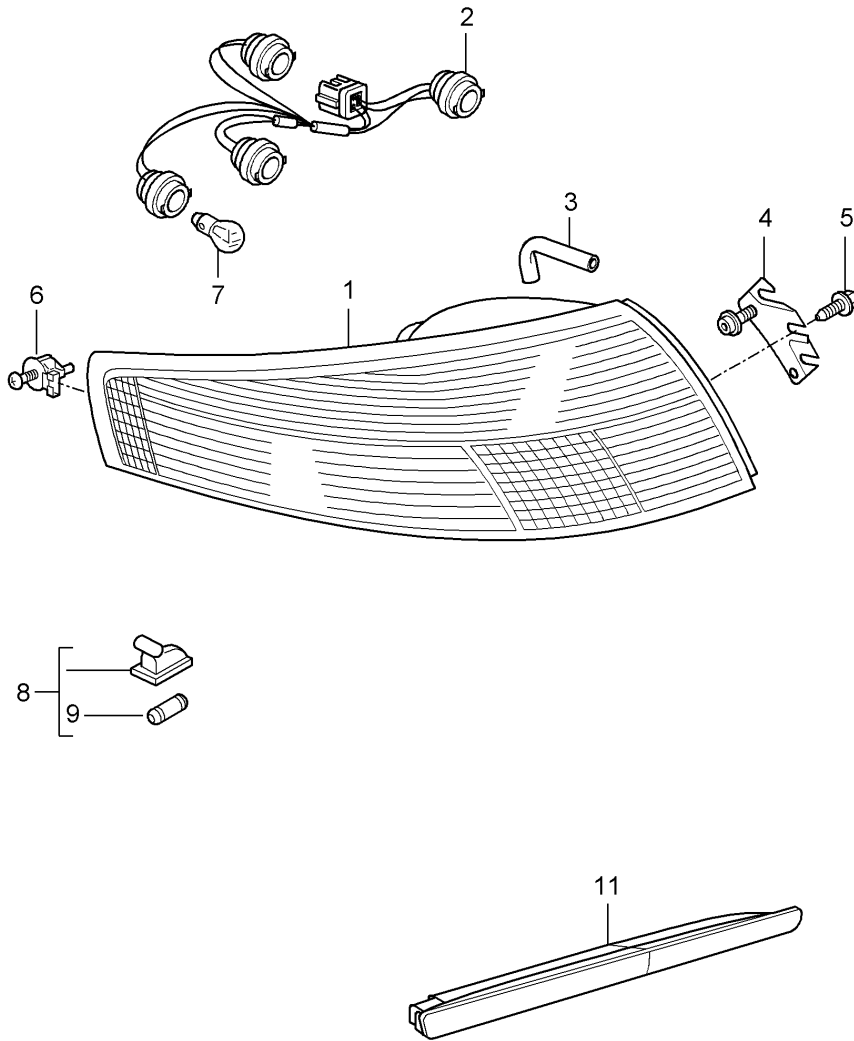

Model: 997T07

Model life 2007>>2009

Pos	Part Number	Description	Remark	Qty	Model
27	997 631 091 01	Turn signal indicator No longer use the part here	left	1	
27	997 631 091 03	Turn signal indicator use if required:	left	1	
-	999 902 057 40	Velcro fastener 25 X 30		2	
(27)	997 631 092 01	Turn signal indicator No longer use the part here	right	1	
(27)	997 631 092 03	Turn signal indicator use if required:	right	1	
-	999 902 057 40	Velcro fastener 25 X 30		2	
28	999 631 033 90	bulb 5 W Position light for Turn signal indicator 997.631.091/092.02		2	
28	999 631 040 90	bulb 5 W Position light for Turn signal indicator 997.631.091/092.03		2	
29	999 073 080 02	Bolt with washer 4,2 X 16		2	
32	997 618 201 00	Control unit Turn signal indicator		2	
33	999 073 376 01	panel screw 6,3 X 45		2	
34	999 507 003 01	panel nut 6,3		2	
35	997 631 037 02	side marker light	left	1	
(35)	997 631 038 02	side marker light	right	1	
36	900 631 019 90	Glass-base bulb 3 W white		2	
37	997 631 133 00	Bulb holder		2	

Model: 997T07

Model life 2007>>2009