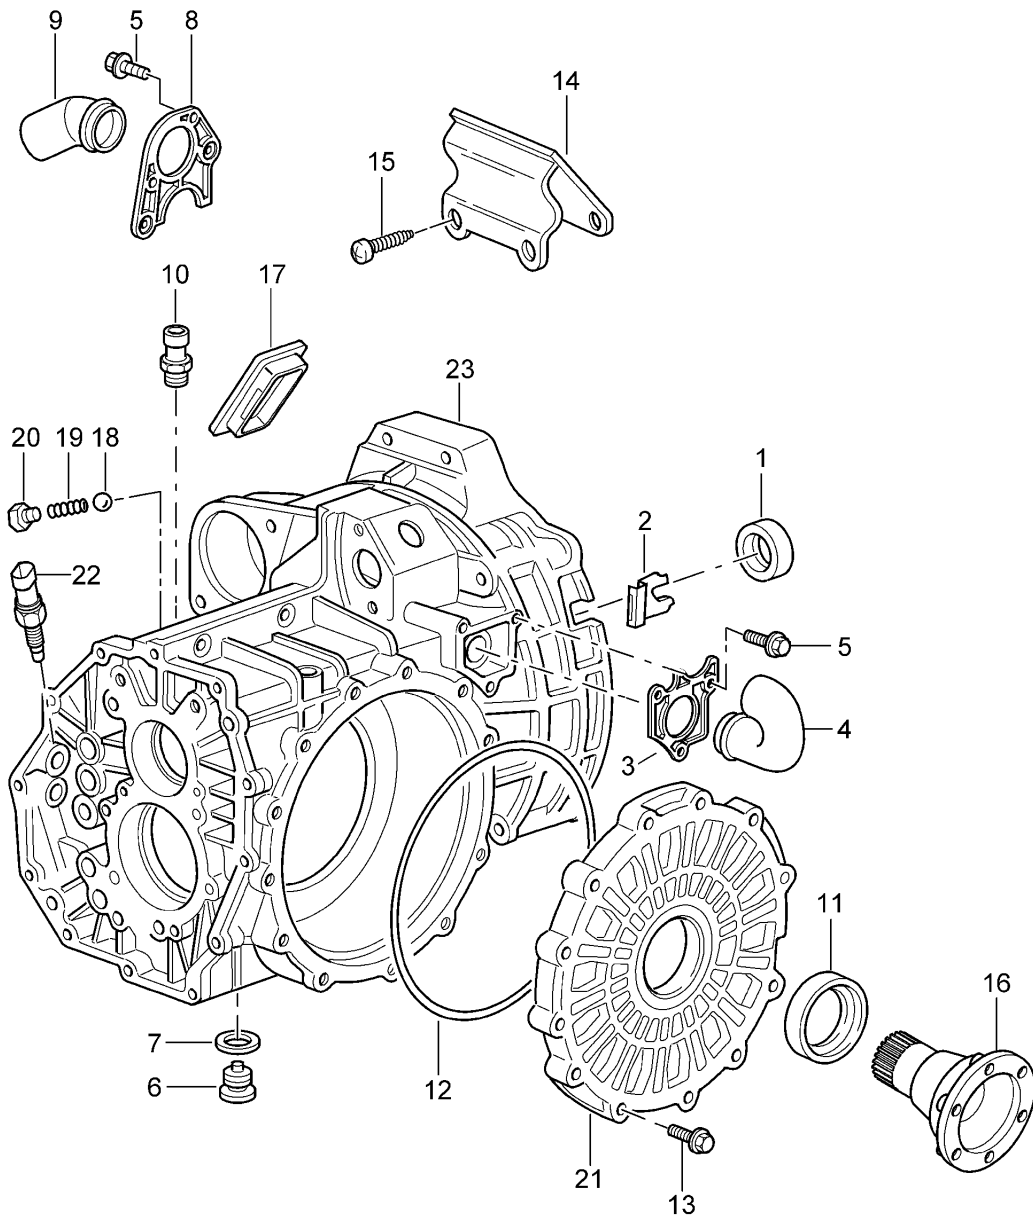

Model: 997T07

Model life 2007>>2009

Model: 997T07

Model life 2007>>2009

Pos	Part Number	Description	Remark	Qty	Model
		Gear housing			G9750
1	999 113 326 41	Shaft oil seal 26,5 X 40		1	
2	993 116 630 00	Cap closure		1	
3	996 116 612 00	flange		1	
4	993 116 610 00	intake manifold		1	
5	900 378 035 09	Hexagon bolt M 6 X 16		5	
6	999 063 008 02	sealing plug with magnet M 22 X 1,5		1	
7	900 123 118 30	seal ring		1	
8	996 116 710 00	Flange socket		1	
9	993 116 610 00	intake manifold		1	
10	996 301 071 00	breather assy. 17 X 12 X 28,1		1	
11	999 113 356 40	Shaft oil seal 48 X 68 X 10		2	
12	999 701 008 40	O-ring 215 X 3,5		1	
13	999 141 048 01	Hexagon socket head bolt M 8 X 40		12	
14	997 449 101 50	Catch hook		1	
15	999 073 190 09	fillister hd. bolt M 8 X 60		2	
16	997 332 209 51	Drive flange Discontinued part		2	
16	997 332 209 52	Drive flange		2	
17	950 301 151 01	Cap closure		1	
18	900 108 064 00	ball 8		4	
19	996 303 245 00	Pressure spring		4	
20	900 124 027 01	sealing plug CM 10 X 1		4	
21	997 301 312 50	Gearbox cover		1	
22	996 606 133 00	Switch Back-up light		1	
23	997 301 101 50	Gear housing		1