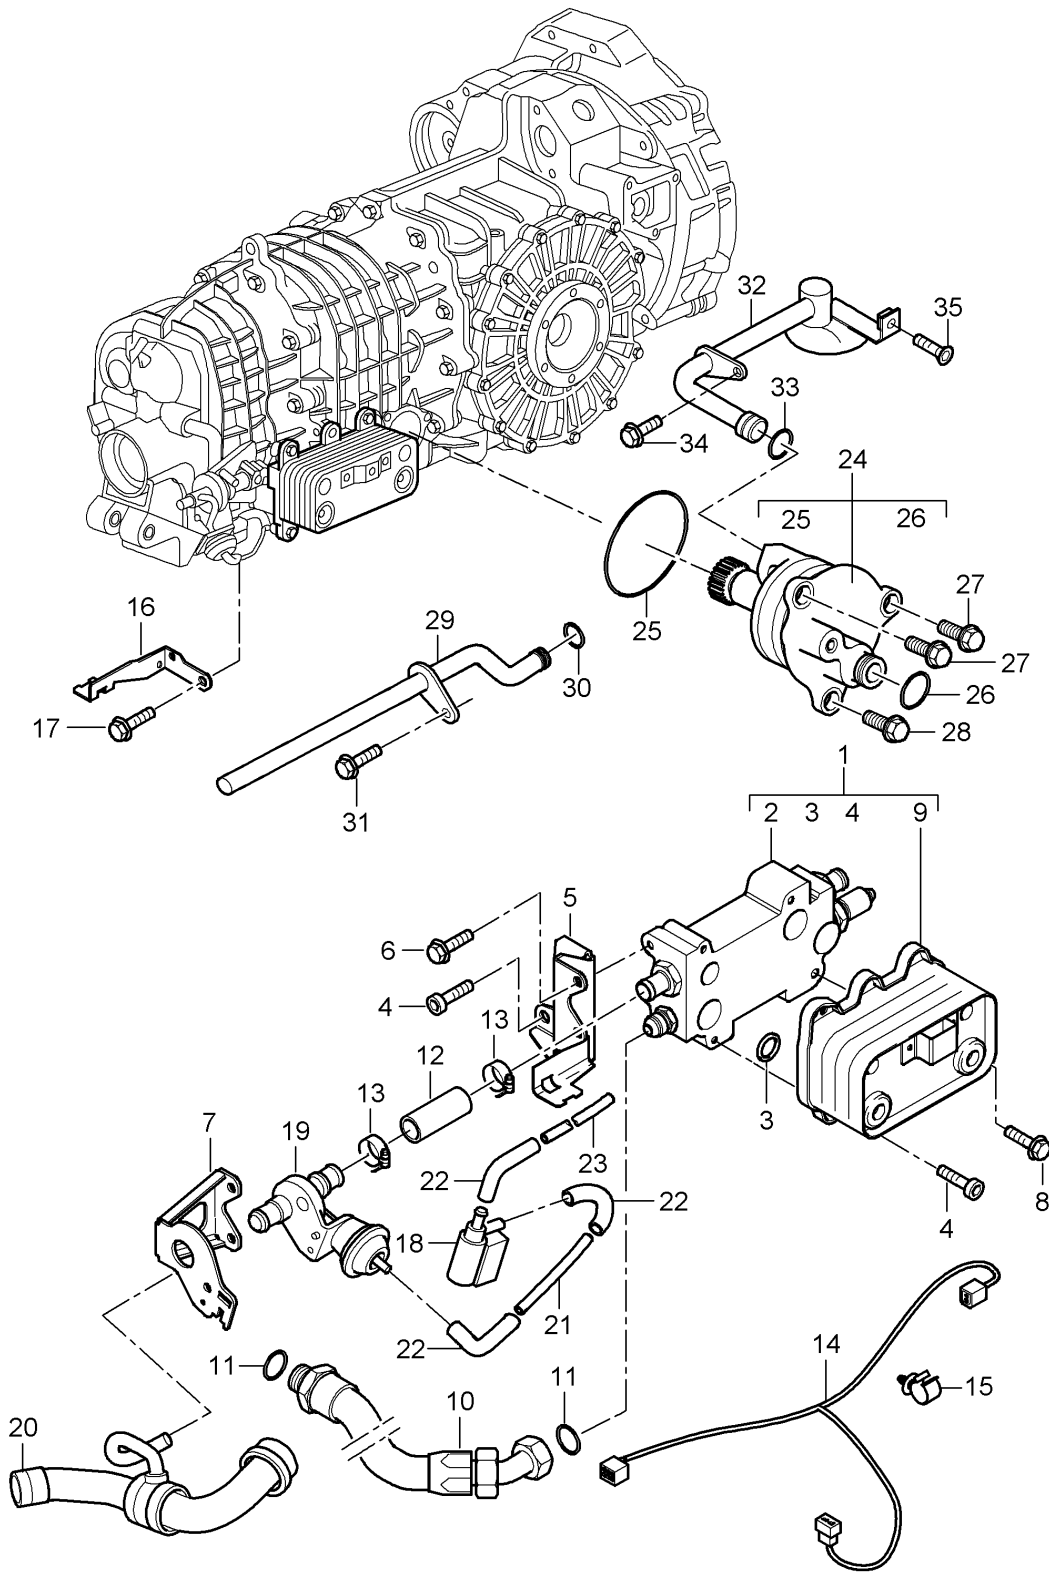

Model: 997T07

Model life 2007>>2009

Model: 997T07

Model life 2007>>2009

Pos	Part Number	Description	Remark	Qty	Model
		Gear oil cooler Lines oil pump D - MJ 2008>>			G9788
1	996 307 015 8A	Gear oil cooler (complete)		1	
2	996 307 020 8A	Port plate		1	
3	900 331 021 40	O-ring 20 X 3,55		4	
4	999 073 103 01	flat round head bolt M 6 X 16		5	
5	996 307 141 89	Bracket		1	
6	900 378 017 01	Hexagon bolt M 8 X 20		2	
7	996 307 145 89	Retainer for valve		1	
8	900 378 191 01	Hexagon bolt M 6 X 55		1	
9	996 307 209 88	Gear oil cooler Discontinued part		1	
9	991 307 209 8A	Gear oil cooler		1	
10	996 307 333 88	Oil hose		1	
11	900 123 152 30	seal ring A 16 X 22		2	
12	900 181 067 50	Water hose B18 X 3,5 X47		1	
13	999 512 552 00	Hose clamp A 20-32 / 9 Discontinued part		2	
13	999 512 552 01	Hose clamp A 20-32 / 9		2	
14	996 612 401 70	Wire set		1	
15	811 971 848 B	Retaining clip		3	
16	996 106 536 73	Bracket		1	
17	900 378 074 01	Hexagon bolt M 8 X 16		2	
18	996 605 123 01	Change-over valve		1	
19	928 574 573 03	Disc valve		1	
20	-	see illustration:	105-010	1	
-	000 043 205 01	Pipe 4,0 X 1,0		*	
21	-	shorten to:	75 MM	1	
22	928 574 717 05	Molded hose		3	
22	928 574 717 07	Molded hose		3	
22	9P1 129 487	No longer use the part here Molded hose		3	
-	000 043 205 01	Pipe 4,0 X 1,0		*	
23	-	shorten to:	1100 MM	1	
24	997 307 023 90	oil pump		1	
25	999 701 799 40	O-ring 65,0 X 3,0		1	
26	999 701 123 50	O-ring 15,0 X 3,0		1	
27	900 378 022 01	Hexagon bolt M8 X 25		2	
28	900 378 033 01	Hexagon bolt M8 X 30		1	
29	996 307 043 88	Oil splash tube		1	
30	999 701 439 40	O-ring 11,5 X 1,5		1	
31	900 075 001 03	Hexagon bolt M 5X 8		1	
32	996 307 049 9B	Intake manifold		1