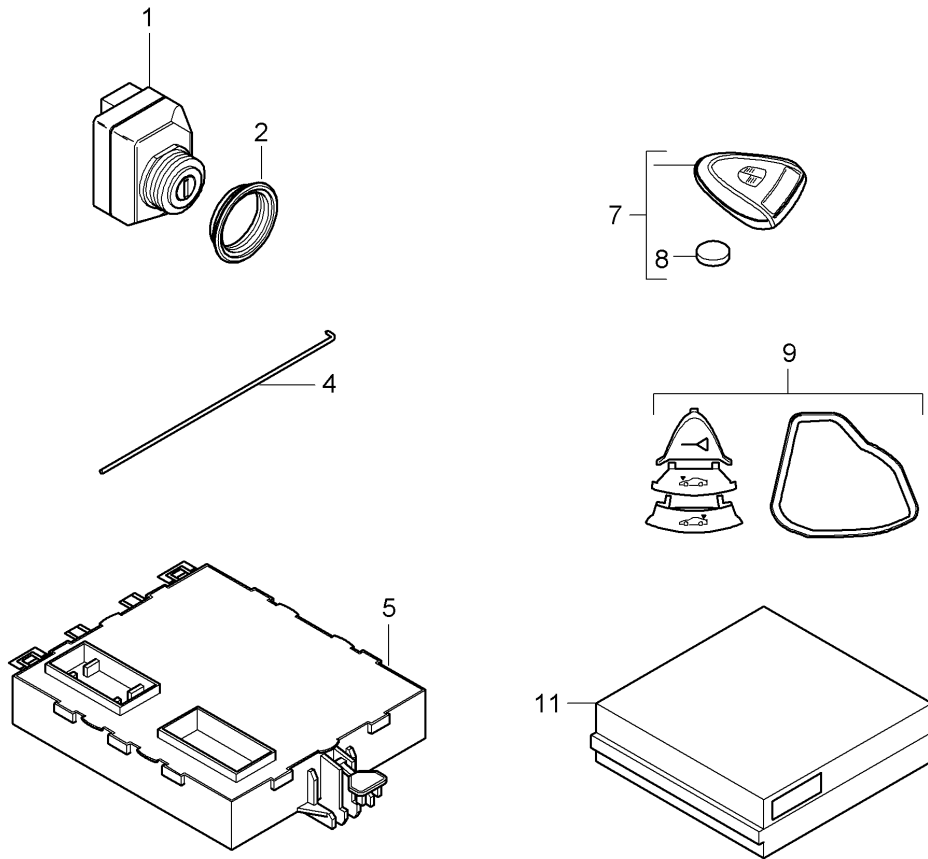

Model: 997T07

Model life 2007>>2009

Model: 997T07 Model life 2007>>2009

Pos	Part Number	Description	Remark	Qty	Model
1	997 618 159 04	Control units Ignition/starter switch PORSCHE ACCES SYSTEM Control unit		1	
2	997 618 759 00	Ignition/starter switch Nut		1	
-	997 618 361 00	Cover Release		1	
4	970 618 761 00	Handheld transmitter Emergency operation Release		1	
5	997 618 172 14	Ignition/starter switch Control unit for central locking PORSCHE ACCESS SYSTEM D - MJ 2007>> - MJ 2007 Discontinued part		1	PR:535
5	997 618 172 15	Control unit for central locking PORSCHE ACCESS SYSTEM D >> - MJ 2008 Discontinued part		1	PR:535
5	997 618 172 16	Control unit for central locking PORSCHE ACCESS SYSTEM D >> - MJ 2008		1	PR:535
5	997 618 172 15	Control unit for central locking PORSCHE ACCESS SYSTEM D - MJ 2009>> - MJ 2009 Discontinued part		1	PR:525
5	997 618 172 16	Control unit for central locking PORSCHE ACCESS SYSTEM D - MJ 2009>> - MJ 2009		1	PR:525
-	997 612 053 01	Connecting line D >> - MJ 2008	lhd	1	PR:098,535
-	997 612 053 01	Connecting line D - MJ 2009>> - MJ 2009	lhd	1	PR:098,665
7	997 637 244 47	Handheld transmitter No longer use the part here		1	COUPE PR:535
7	997 637 244 47	Handheld transmitter No longer use the part here		1	CABRIO PR:533,535
7	997 637 109 01	Handheld transmitter D >> - MJ 2008		1	COUPE PR:535
7	997 637 109 01	Handheld transmitter D - MJ 2009>> - MJ 2009		1	COUPE PR:525
7	997 637 109 01	Handheld transmitter D >> - MJ 2008		1	CABRIO PR:533,535
7	997 637 109 01	Handheld transmitter D - MJ 2009>> - MJ 2009		1	CABRIO PR:525,533
(7)	997 637 244 37	Handheld transmitter No longer use the part here		1	CABRIO PR:535
(7)	997 637 103 01	Handheld transmitter D >> - MJ 2008		1	CABRIO PR:535
(7)	997 637 103 01	Handheld transmitter D - MJ 2009>> - MJ 2009		1	CABRIO PR:525
8	999 611 108 00	Battery for hand sender		1	
9	000 043 400 14	repair set Key		1