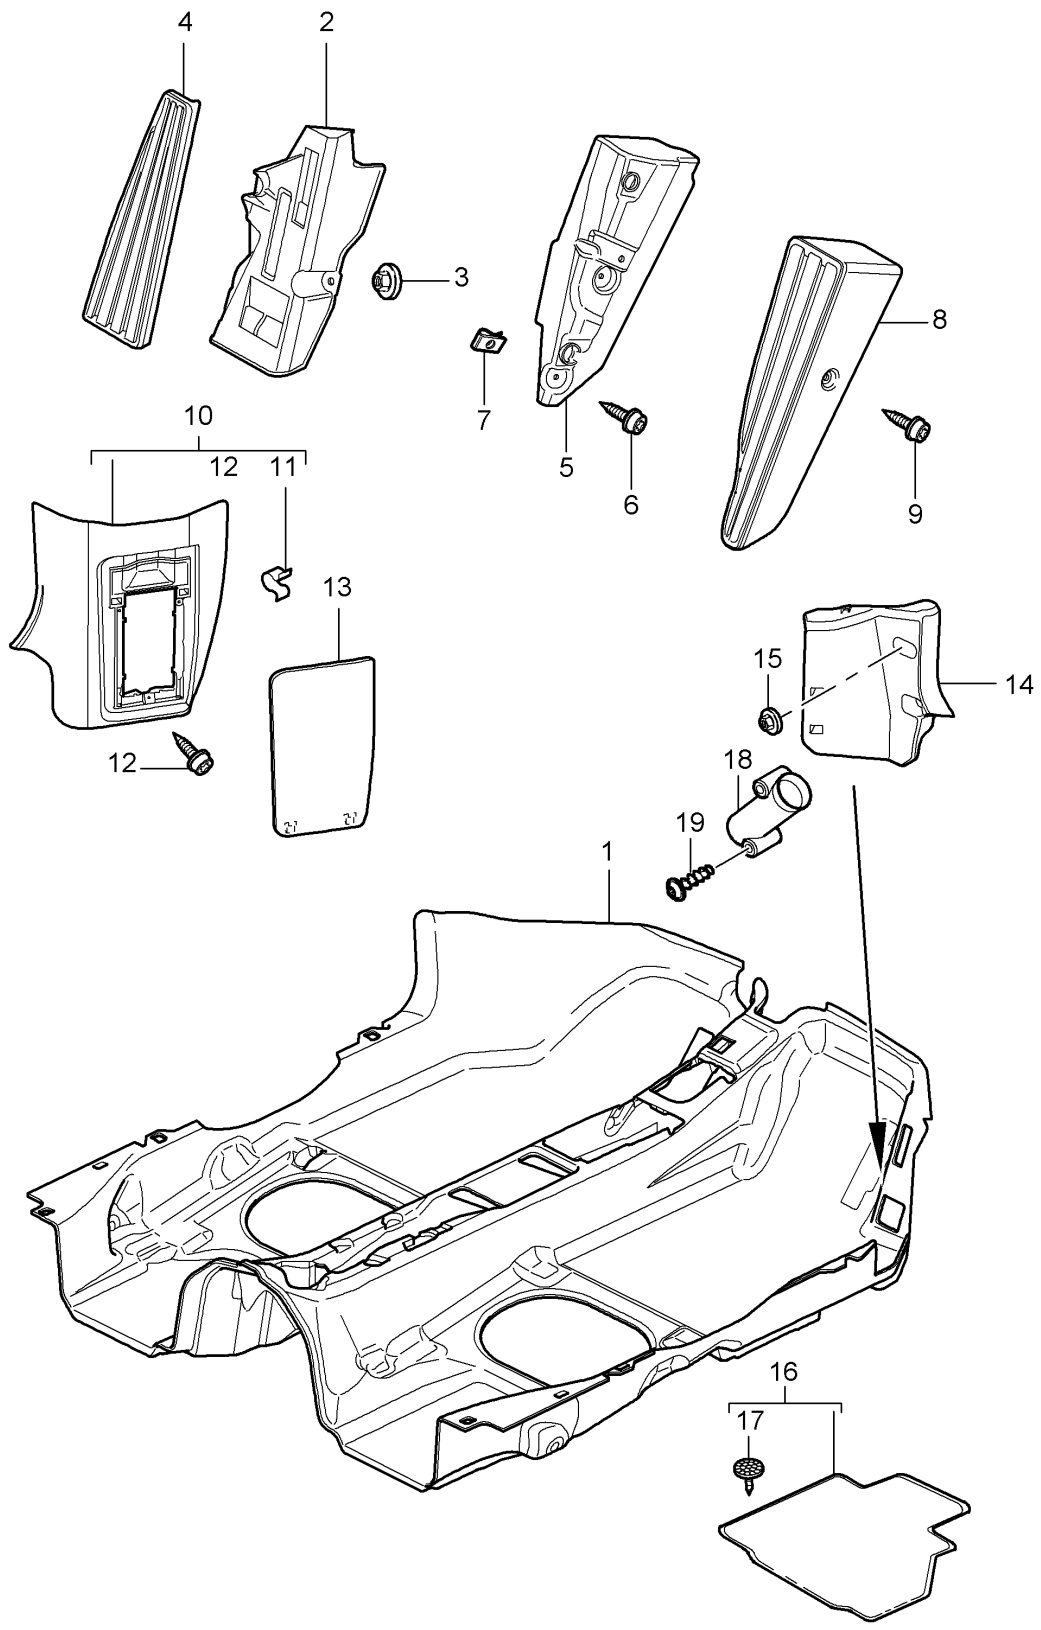

Model: 997T07

Model life 2007>>2009