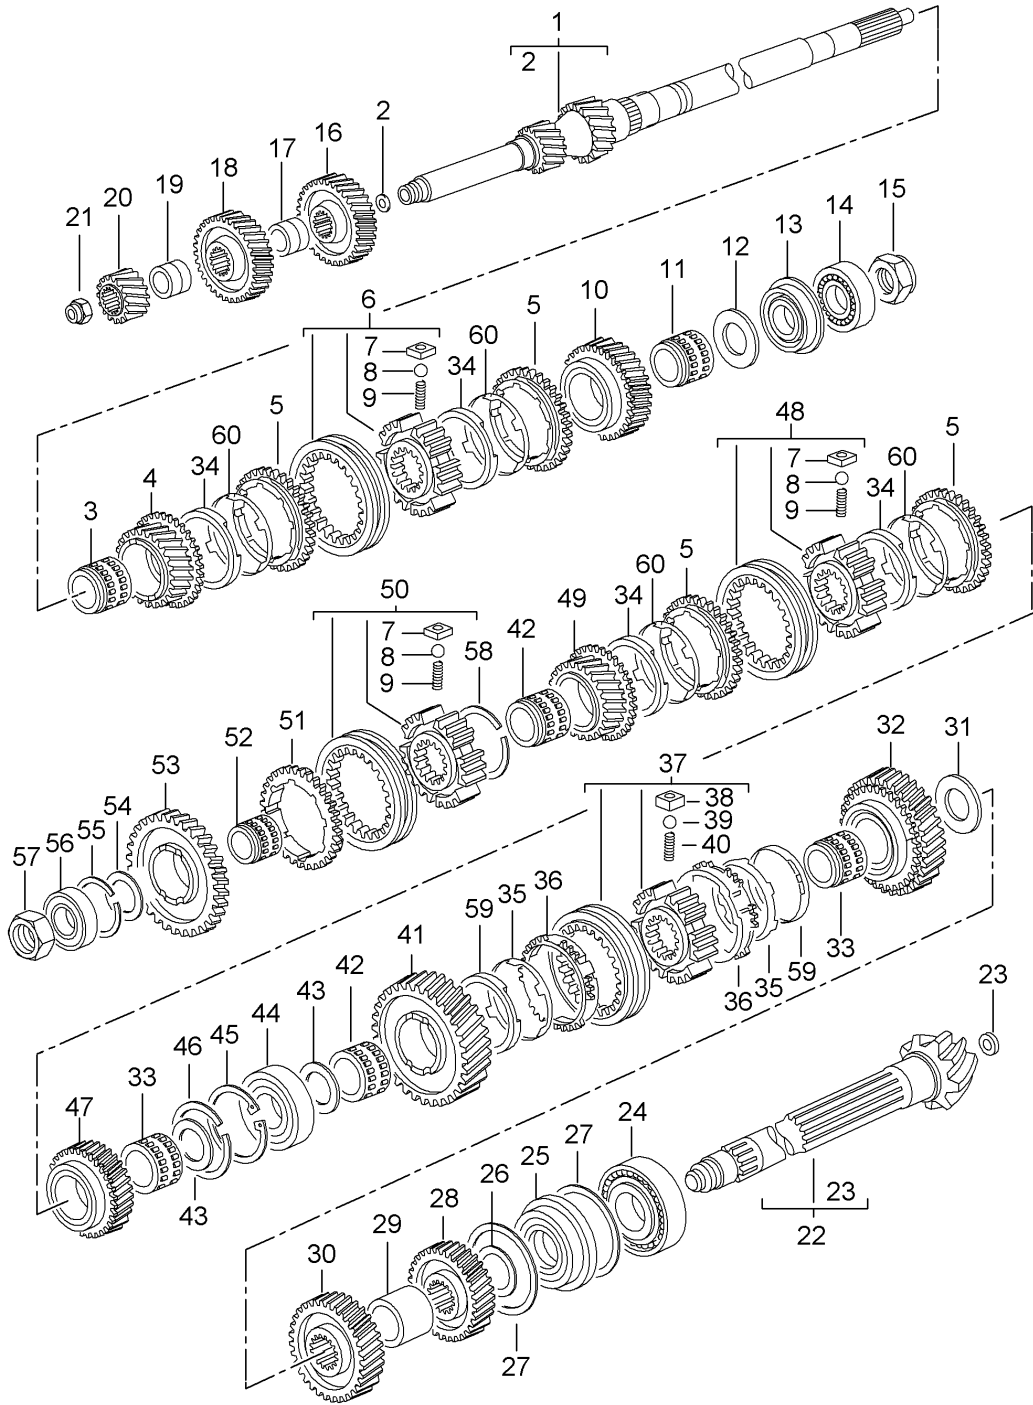

Model: 997T07

Model life 2007>>2009

Model: 997T07

Model life 2007>>2009

Pos	Part Number	Description	Remark	Qty	Model
-		gears and shafts Gear wheel sets see illustration:	303-000		G9750
1		Input shaft		1	
2	964 302 335 02	Washer 7 MM		1	
3	999 201 718 02	needle bearing - 42 X 47 X 32		1	
4		Loose gear wheel 3rd gear		1	
5	997 304 611 50	synchronizer ring		4	
6	997 304 061 50	Guide sleeve 3rd/4th gear		1	
7	928 304 251 00	Stone		9	
8	N 025 653 2	ball 6,5 MM		9	
9	928 304 261 01	Pressure spring		9	
10		Loose gear wheel 4th speed		1	
11	999 201 219 00	needle bearing - 35 X 47 X 32,7		1	
12	996 302 294 50	thrust washer 4th speed		1	
13	999 052 098 00	Four-point contact bearing 30 X 62 X 16		1	
14	999 110 124 02	cylinder roller bearing 30 X 62 X 20		1	
15	999 034 033 00	Hexagon nut M 30 X 1,5		1	
16		Fixed gear wheel 6th gear		1	
18		Fixed gear wheel 5th gear			
19	997 302 270 00	spacer bush No longer use the part here		1	
20		Fixed gear wheel Reverse gear		1	
21	999 034 035 00	Locknut M 22 X 1,5		1	
22		Pinion shaft		1	
23	964 302 335 01	Washer 14,5		1	
24	999 110 132 01	cylinder roller bearing 40 X 90 X 23		1	
25	999 052 227 00	angular ball bearing 40 X 82 X 18		1	
26	996 302 163 50	fitted washer 90 X 97 X 0,50		X	
26	996 302 163 51	fitted washer 90 X 97 X 0,55		X	
26	996 302 163 52	fitted washer 90 X 97 X 0,60		X	
26	996 302 163 53	fitted washer 90 X 97 X 0,65		X	
26	996 302 163 54	fitted washer 90 X 97 X 0,70		X	
26	996 302 163 55	fitted washer 90 X 97 X 0,75		X	
26	996 302 163 56	fitted washer 90 X 97 X 0,80		X	
26	996 302 163 57	fitted washer 90 X 97 X 0,85		X	
26	996 302 163 58	fitted washer		X