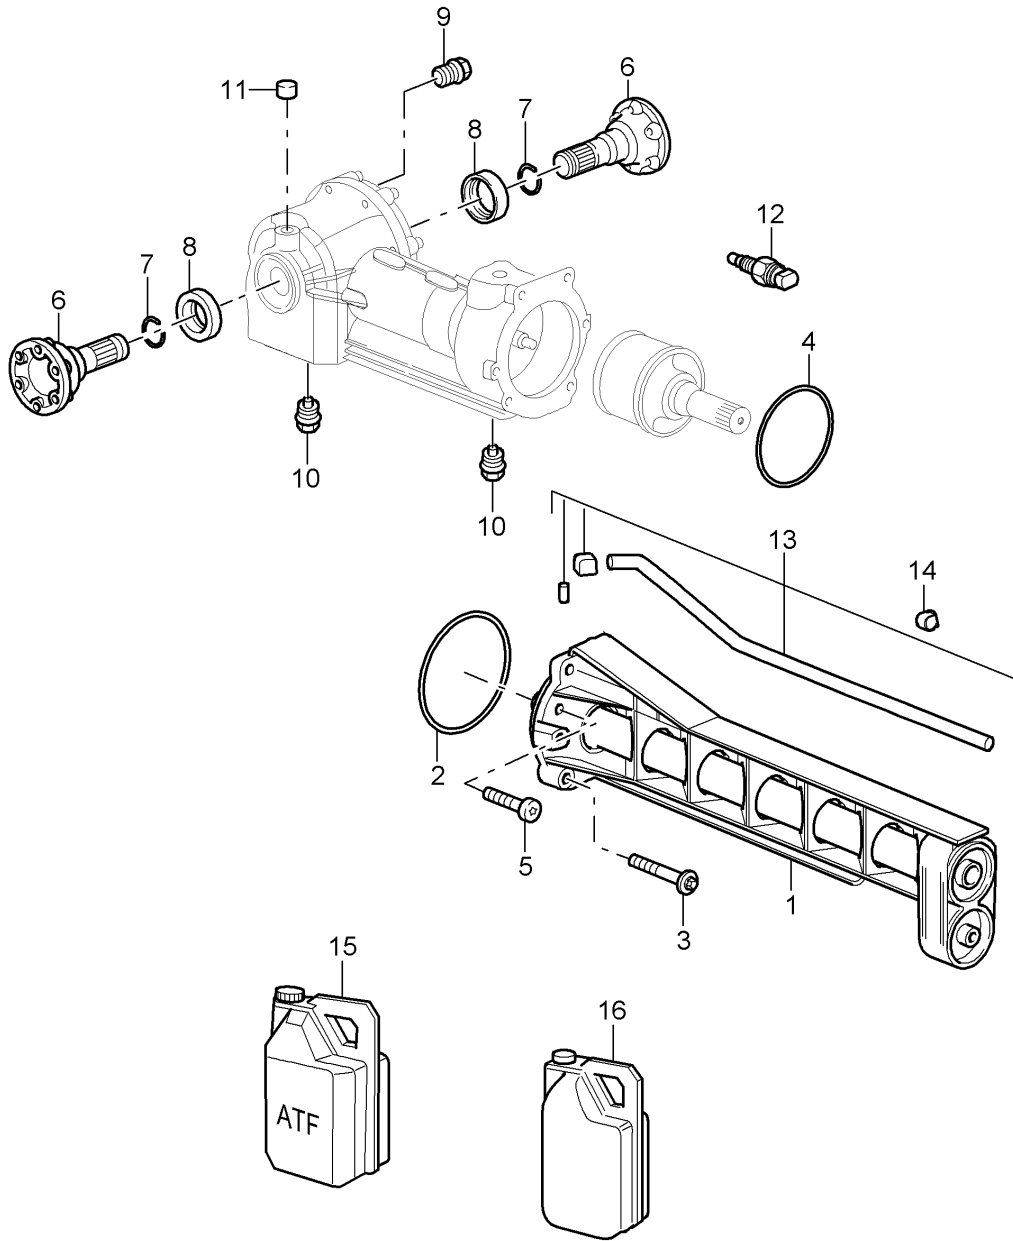

Model: 997T07

Model life 2007>>2009

Model: 997T07

Model life 2007>>2009

Pos	Part Number	Description	Remark	Qty	Model
-		Front axle differential Coupling Individual parts			Z97.00
1	997 337 041 50	Support		1	
2	999 707 455 40	O-ring 123 X 3		1	
3	900 385 141 01	Torx screw M 8 X 40		5	
5	997 337 825 00	Socket head bolt M 8 X 25		2	
6	997 332 309 00	Drive flange		2	
7	996 332 311 00	snap ring 20 X 2,5		2	
8	999 113 454 40	Shaft oil seal 40 X 60 X 9		2	
9	900 124 013 01	sealing plug M 18 X 1,5		2	
10	900 124 014 01	Oil filler screw sealing plug M 18 X 1,5		2	
11	014 301 485	drain plug Cap for venting the gearbox breather assy. 17 X 13,5		1	
12	997 606 303 40	Temperature sensor No longer use the part here		1	
12	997 606 303 00	Temperature sensor		1	
13	997 337 071 00	Vent hose		1	
14	999 507 339 01	cable terminal		4	
15	000 043 303 00	Transmission fluid for Coupling 1 LTR. Container		1	
16		Transmission fluid Front axle differential see illustration:	302-000