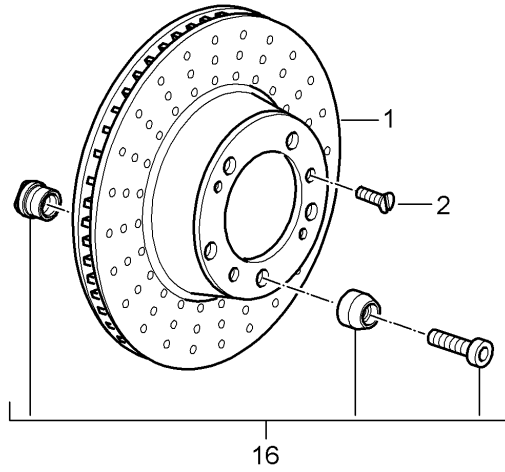

Model: 997T07

Model life 2007>>2009