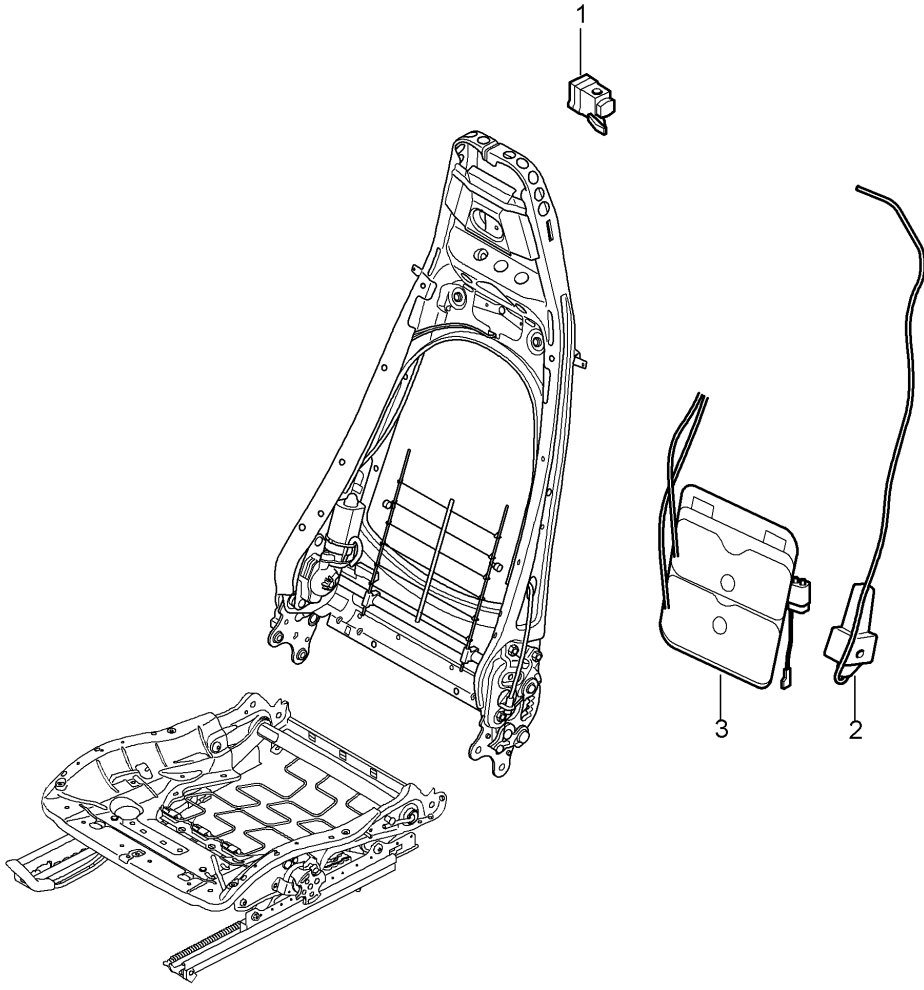

Model: 997T07

Model life 2007>>2009

Model: 997T07

Model life 2007>>2009

Pos	Part Number	Description	Remark	Qty	Model
1	997 617 726 00	Lumbar support Comfort seat Valve Lumbar support Memory		1	COUPE CABRIO PR:537,538
2	997 620 725 00	Compressor Lumbar		1	PR:437,438
3	997 521 709 01	Lumbar support Memory		1	PR:437,438, 537,538