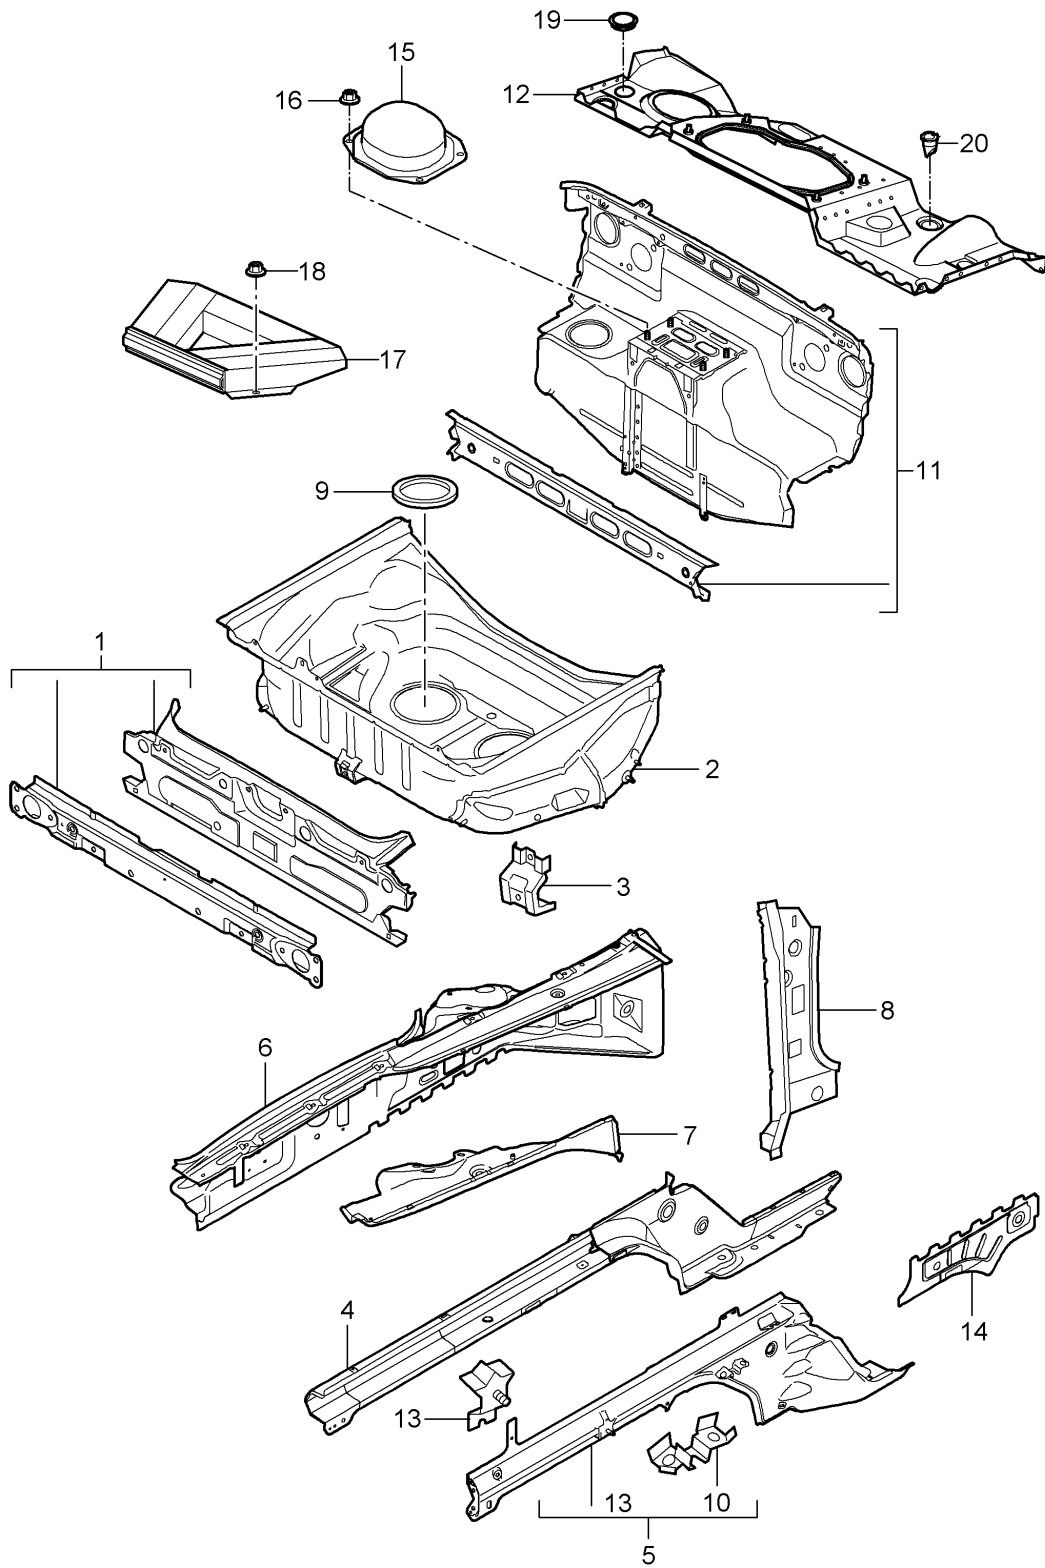

Model: 997T07

Model life 2007>>2009

Pos	Part Number	Description	Remark	Qty	Model
1	997 501 911 01 997 501 911 01 GRV	Front end Front end primed also use: sealant Pos. 5 Processing instructions See technical manual	lhd	1	PR:098
1	997 501 911 91 997 501 911 91 GRV	Front end primed also use: sealant Pos. 5 Processing instructions See technical manual	lhd	1	GT2 PR:098
-					
2	997 501 945 00 997 501 945 00 GRV	Lower part primed	left	1	
3	997 504 121 00	Cover	lhd	1	PR:098
4	000 043 300 94	Adhesive set		1	
5	999 702 255 41	End cap 61,5 X 72,6		1	
6	999 915 337 40	sealant		1	

Model: 997T07

Model life 2007>>2009