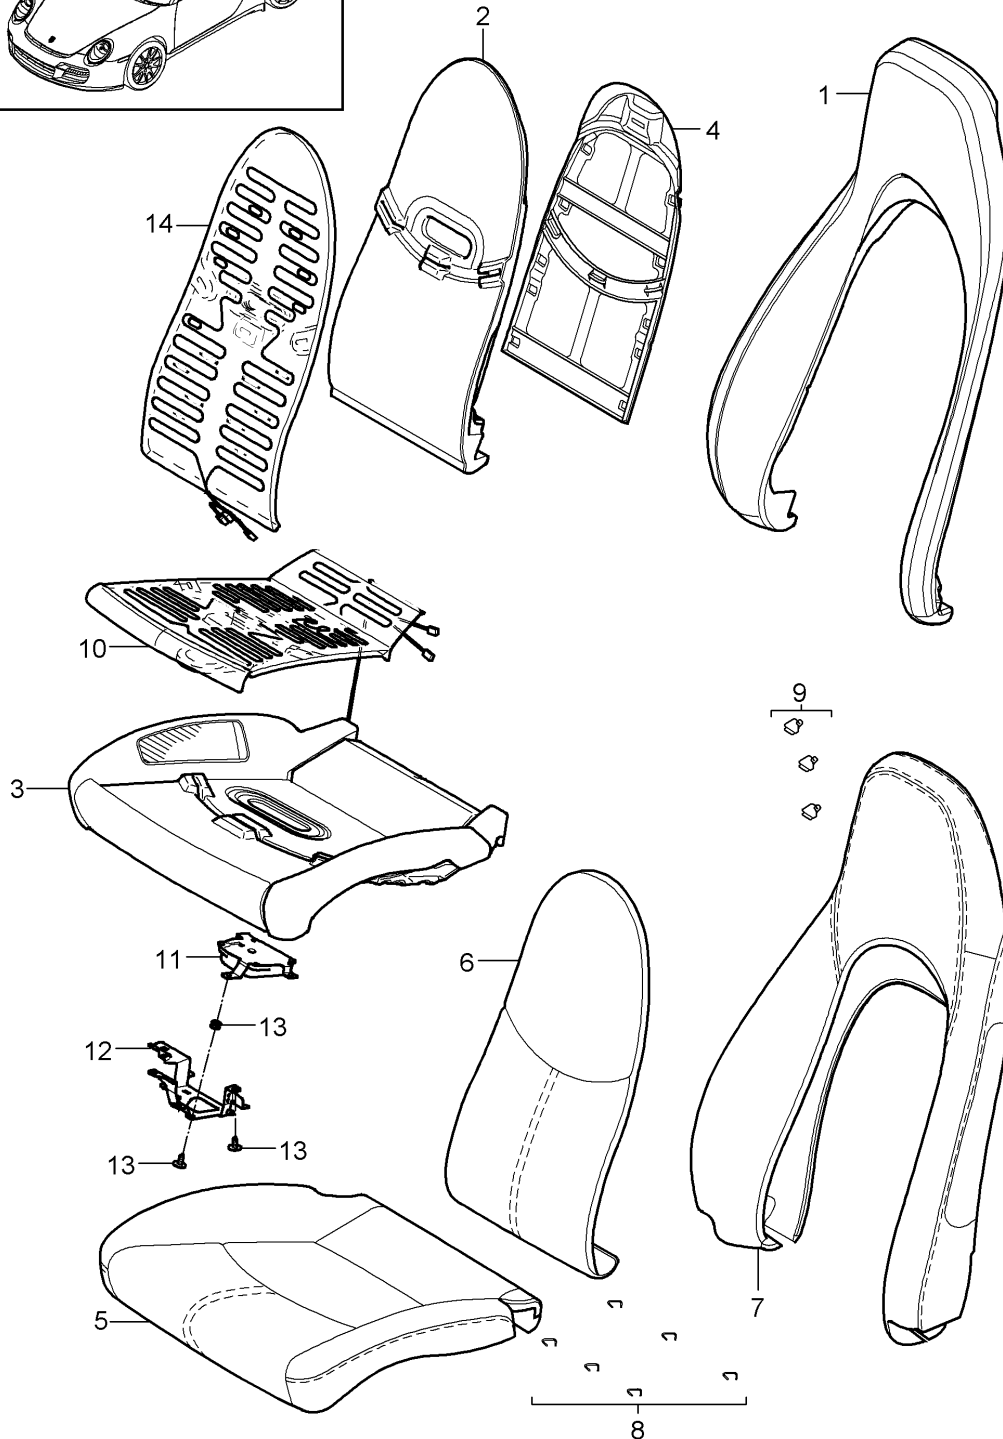

Model: 997T07

Model life 2007>>2009