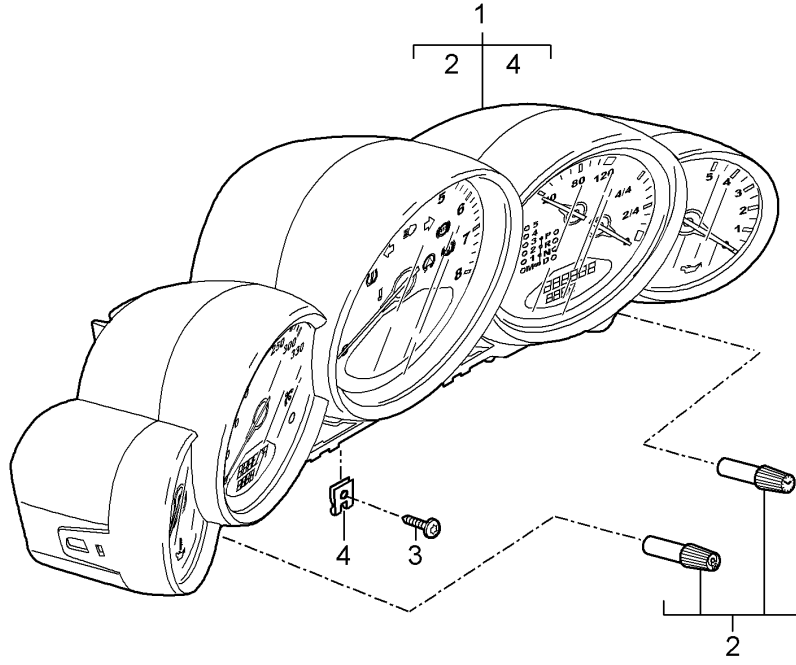

Model: 997T07

Model life 2007>>2009