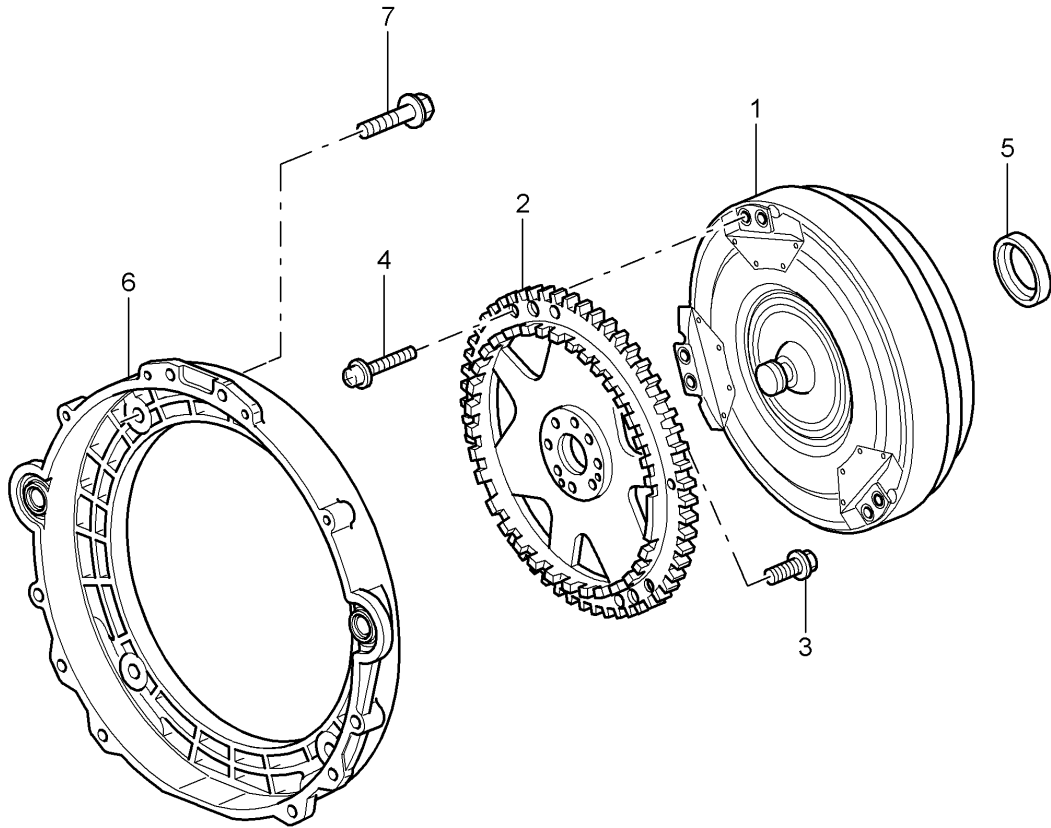

Model: 997T07

Model life 2007>>2009

Model: 997T07

Model life 2007>>2009

Pos	Part Number	Description	Remark	Qty	Model
		Tiptronic Torque converter Clutch plate			A9750
1	722 250 130 2	Torque converter		1	
2	996 116 075 50	Clutch plate		1	
3	999 119 019 01	Socket head bolt M 10 X 1 X 25 X 45		9	
4	900 067 369 09	Socket head bolt M 8 X 20		6	
5	018 997 044 7	seal ring for oil pump		1	
6	996 116 011 50	Intermediate housing Engine and Gearbox		1	
7	900 378 251 01	Hexagon bolt M 10 X 40		4