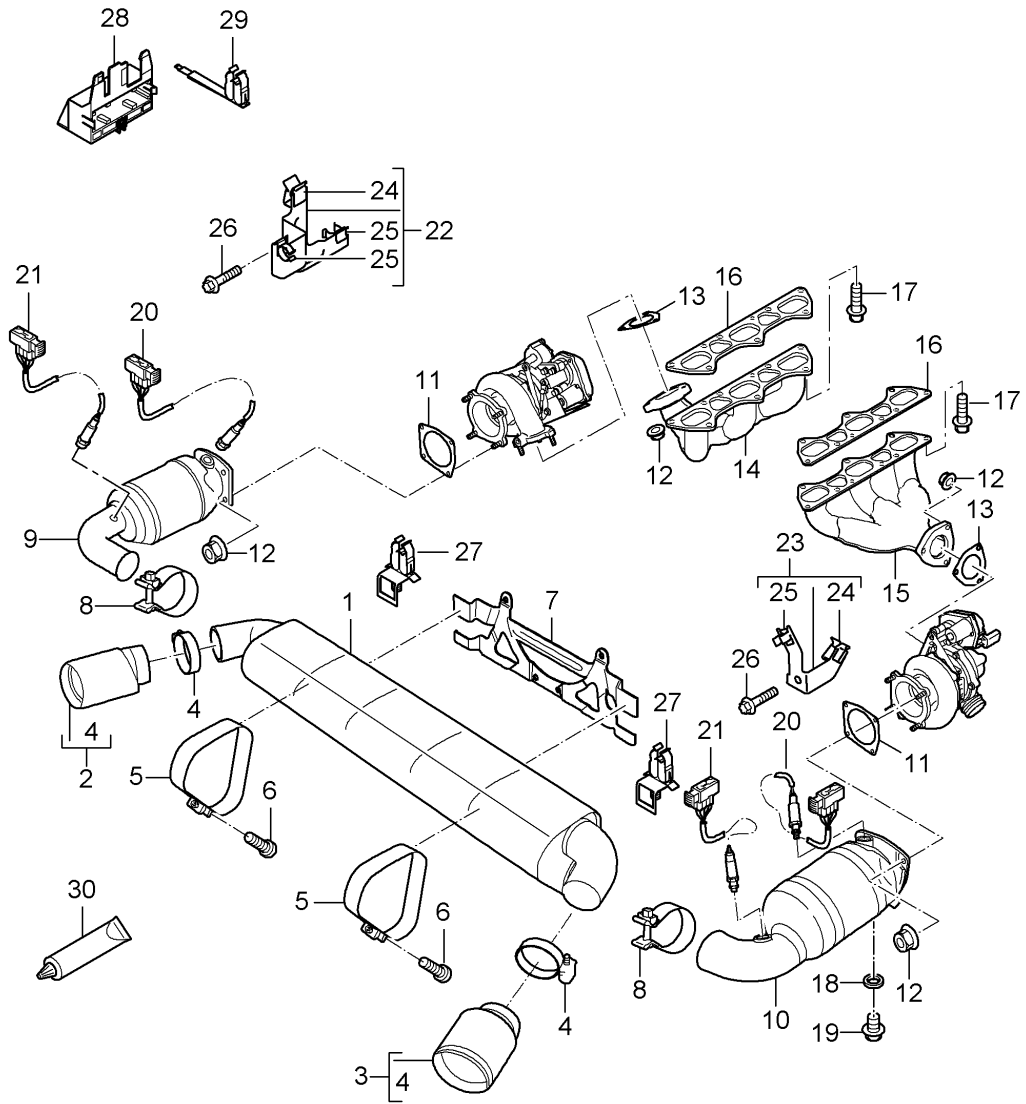

Model: 997T07

Model life 2007>>2009

Pos	Part Number	Description	Remark	Qty	Model
32	997 606 128 02	Lambda probe in front of Catalytic converter		2	
33	997 606 138 02	Lambda probe After Catalytic converter		2	
34	000 043 207 07	grease for oxygen sensor		1	
35	997 606 169 02	Holder for lambda probe Line	left	1	
36	997 606 167 00	Holder for lambda probe Line	right	1	
37	999 651 394 40	Cable holder 6,0 Line		2	
38	999 651 392 07	Cable holder 9,5 - 10,5 Line		3	
39		Lambda probe Torx screw M 6 X 20		2	
40	997 606 151 01	see illustration, item: Holder for lambda probe Line	103-010,18	2	
41	997 606 107 02	Holder for lambda probe Connector		2	
42	997 606 108 00	Clip Line Lambda probe		2	

Model: 997T07

Model life 2007>>2009