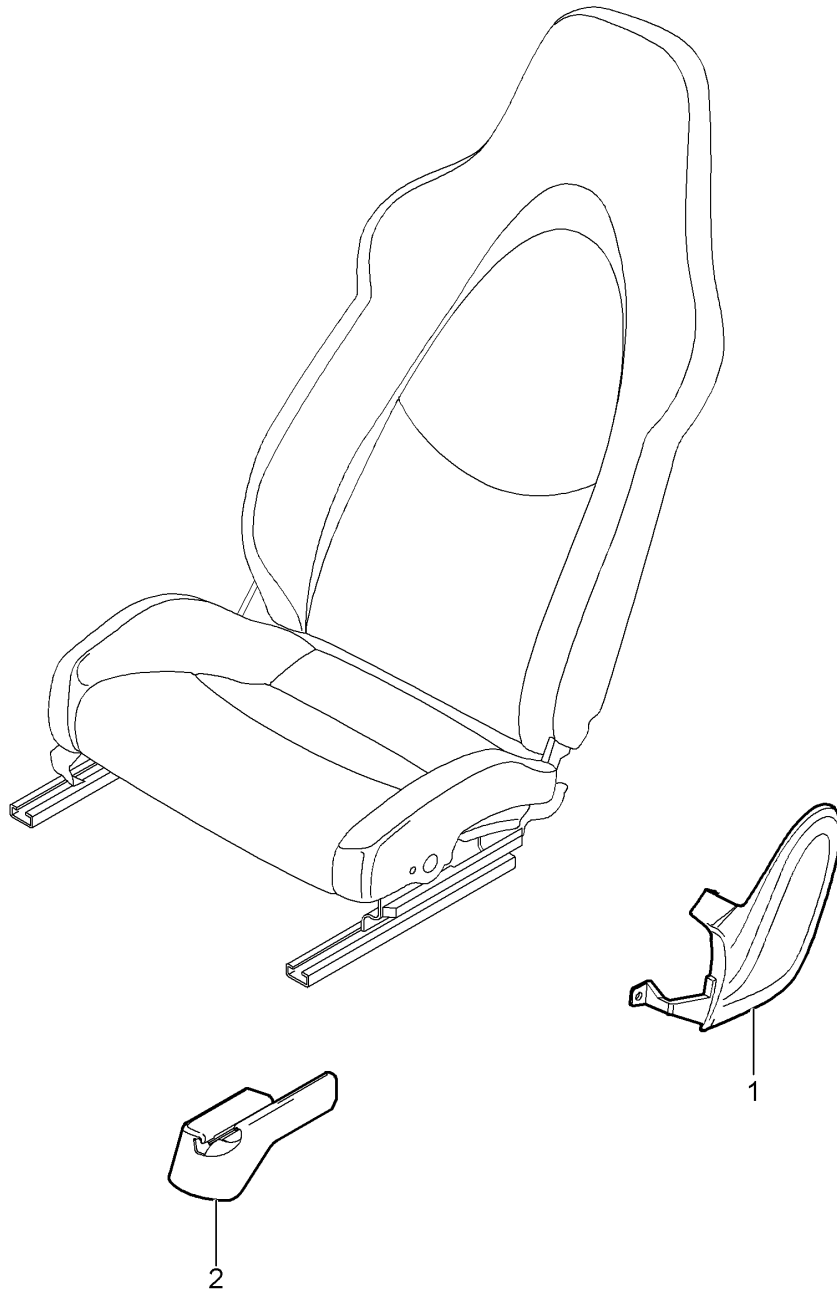

Model: 997T07

Model life 2007>>2009