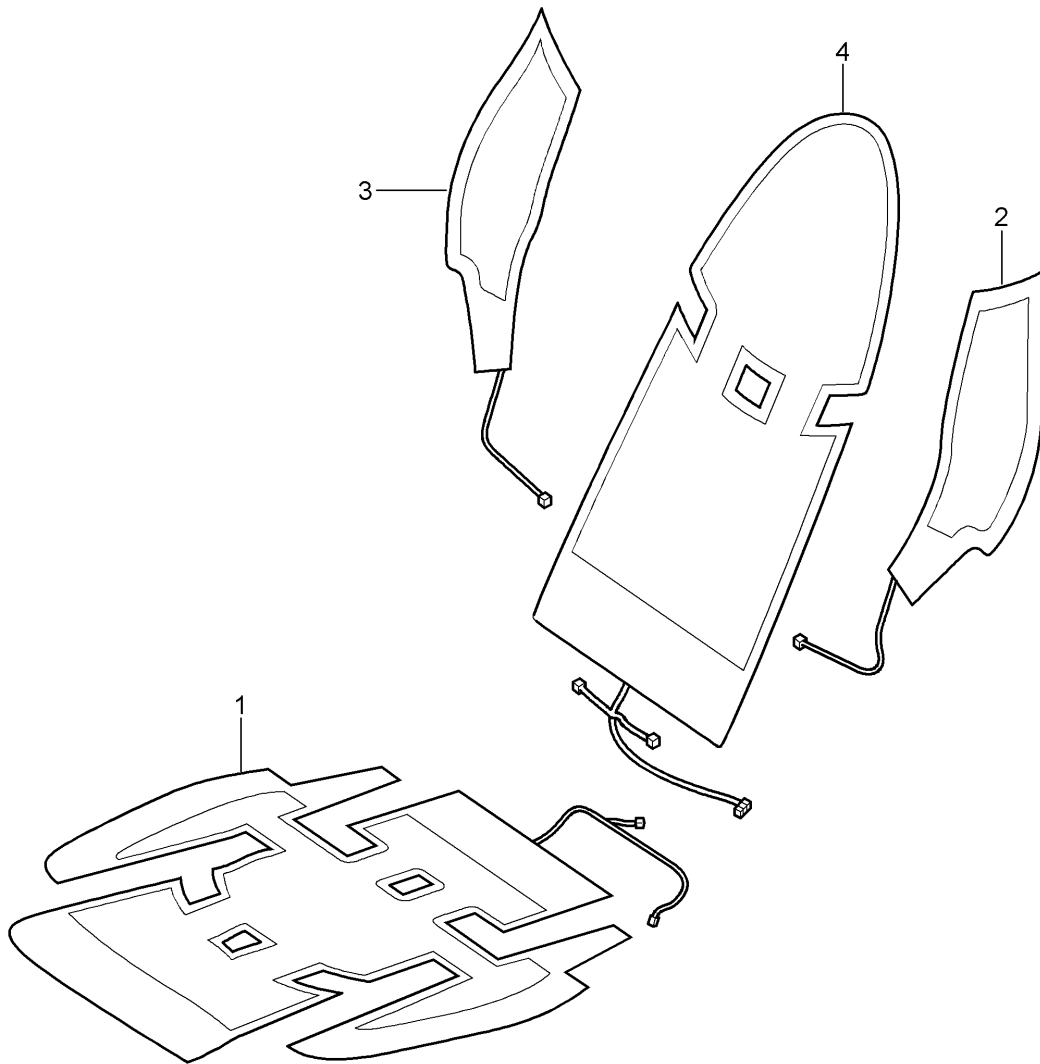

Model: 997T07

Model life 2007>>2009

Model: 997T07

Model life 2007>>2009

Pos	Part Number	Description	Remark	Qty	Model
1	997 653 105 02	heater Front seat Comfort seat Heating element Seat cushion Standard seat Comfort seat	left a. right	2	PR:437,438
2	997 653 109 00	Heating element Backrest side bolster Standard seat Comfort seat	left	1	PR:437,438
3	997 653 110 00	Heating element Backrest side bolster Standard seat Comfort seat	right	1	PR:437,438
4	997 653 107 00	Heating element Backrest cushion	left a. right	2	PR:437,438