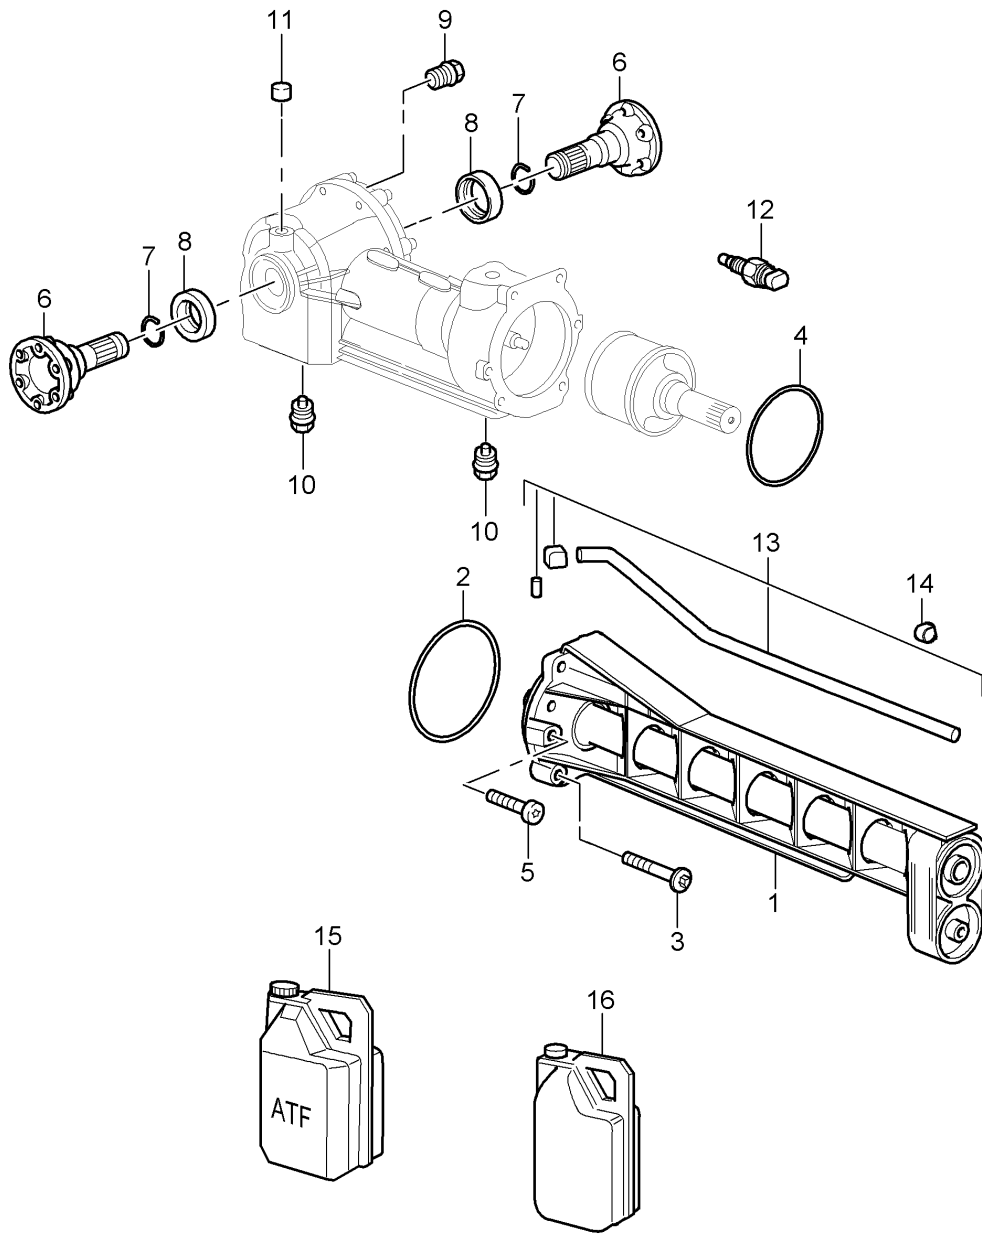

Model: 997T07

Model life 2007>>2009

Model: 997T07

Model life 2007>>2009

Pos	Part Number	Description	Remark	Qty	Model
-		Front axle differential Coupling Individual parts			
1	997 337 041 50	Support		1	
2	999 707 455 40	O-ring 123 X 3		1	
3	900 385 141 01	Torx screw M 8 X 40		5	
5	997 337 825 00	Socket head bolt M 8 X 25		2	
6	997 332 309 00	Drive flange		2	
7	996 332 311 00	snap ring 20 X 2,5		2	
8	999 113 454 40	Shaft oil seal 40 X 60 X 9		2	
9	900 124 013 01	sealing plug M 18 X 1,5		2	
10	900 124 014 01	Oil filler screw sealing plug M 18 X 1,5		2	
11	014 301 485	drain plug Cap for venting the gearbox breather assy. 17 X 13,5		1	
12	997 606 303 00	Temperature sensor		1	
13	997 337 071 00	Vent hose		1	
14	999 507 339 01	cable terminal		4	
15	000 043 303 00	Transmission fluid for Coupling 1 LTR. Container		1	
16		Transmission fluid Front axle differential see illustration:	302-000