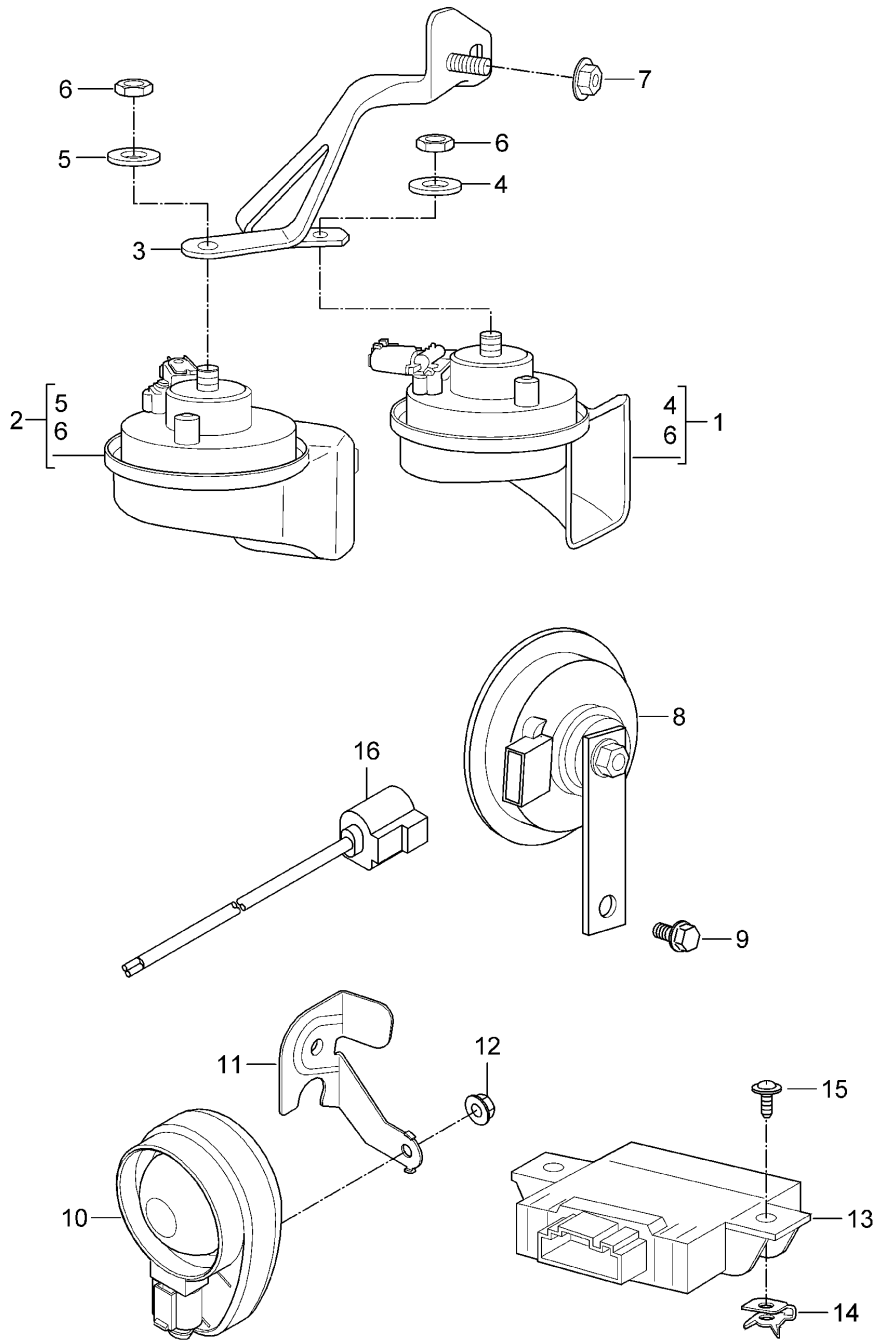

Model: 997T07

Model life 2007>>2009

Model: 997T07

Model life 2007>>2009

Pos	Part Number	Description	Remark	Qty	Model
1	997 635 206 03	Fanfare Signal horn Fanfare High-pitched Discontinued part		1	
1	997 635 206 04	Fanfare High-pitched No longer use the part here		1	
1	997 635 216 00	Fanfare High-pitched see Technical information GR.9 NR.100/13 KD-NR.9050		1	
-	997 612 947 00	Adapter cable see Technical information GR.9 NR.100/13 KD-NR.9050		1	
2	997 635 205 03	Fanfare Low-pitched Discontinued part		1	
2	997 635 205 04	Fanfare Low-pitched No longer use the part here		1	
(2)	997 635 215 00	Fanfare Low-pitched see Technical information GR.9 NR.100/13 KD-NR.9050		1	
-	997 612 947 00	Adapter cable see Technical information GR.9 NR.100/13 KD-NR.9050		1	
3	997 635 150 04	Bracket for fanfare Discontinued part		1	
3	997 635 150 05	Bracket for fanfare		1	
4		Washer High-pitched		1	
5		Washer Low-pitched		1	
6	900 034 001 03	Nut M 8 D - MJ 2007>> - MJ 2007 Discontinued part		2	
6	900 034 001 04	Nut M 8		2	
7	900 377 003 03	Hexagon nut M 8		1	
8	996 637 117 03	Signal horn for alarm system		1	
8	996 637 117 05	Signal horn for alarm system Replacement for 996.637.117.03		1	
9	900 075 459 01	use if required: Bolt with washer M 6 X 12 Z2	9P1 998 003 A	1