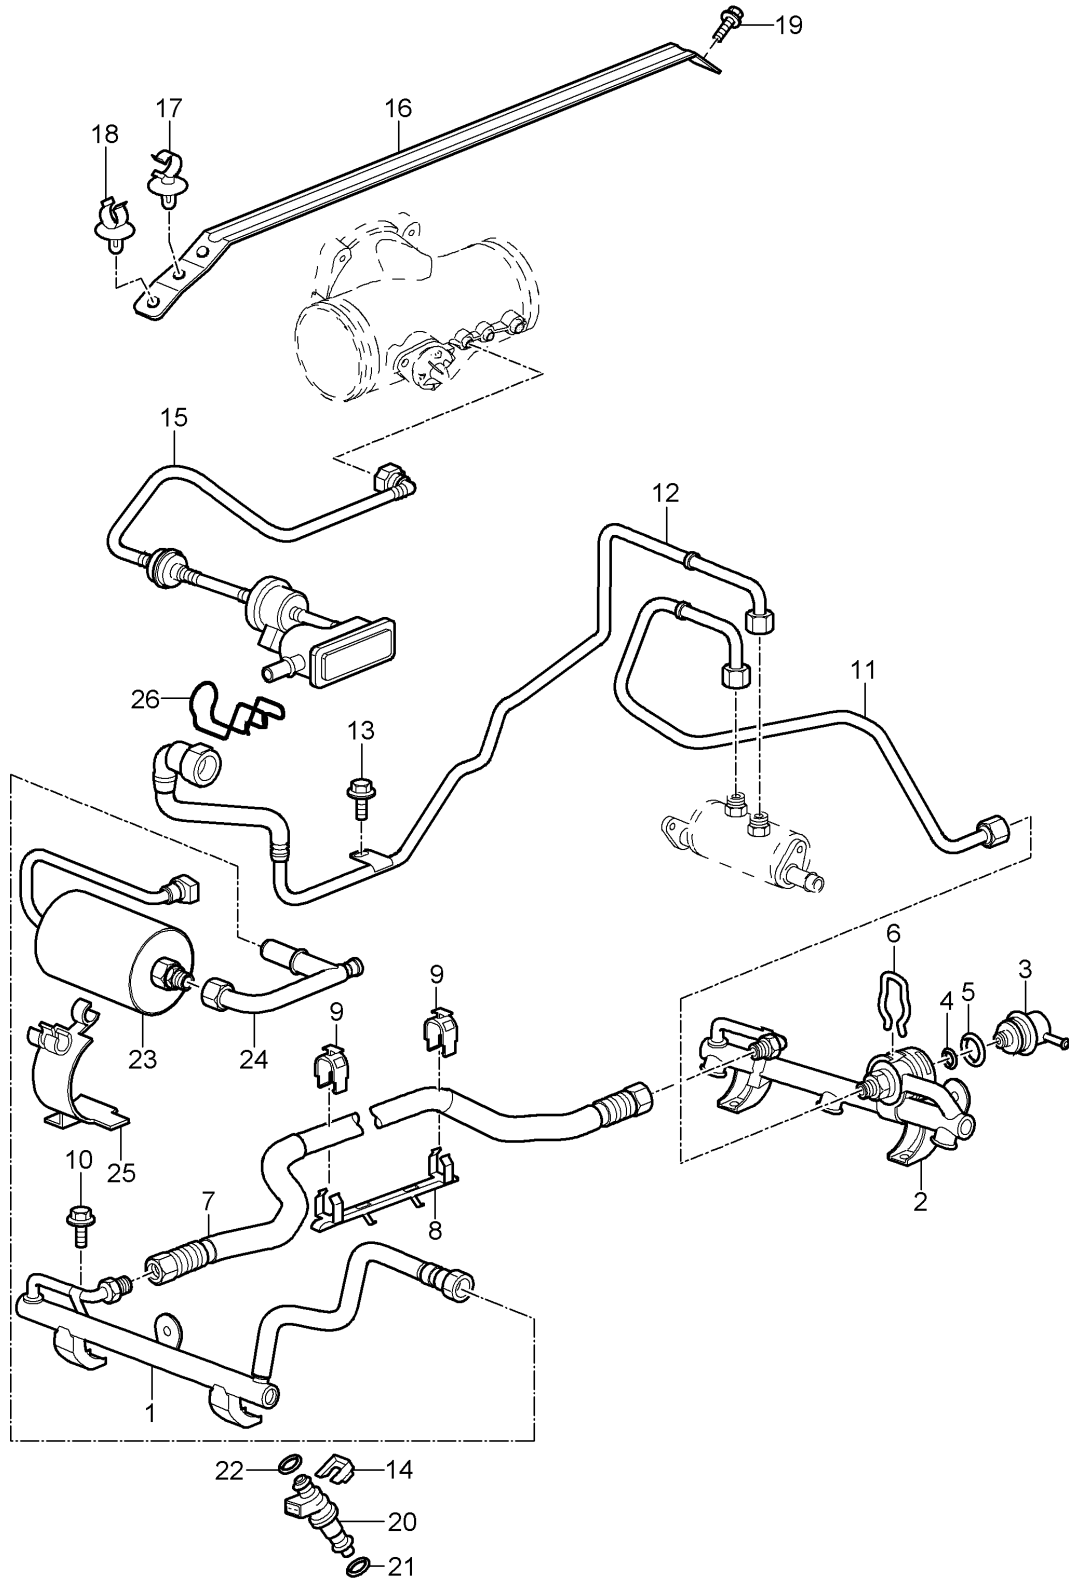

Model: 997T07

Model life 2007>>2009

Model: 997T07 Model life 2007>>2009

Pos	Part Number	Description	Remark	Qty	Model
1	997 110 307 73	Fuel collection pipe Fuel collection pipe Cyl. 1 - 3 Discontinued part		1	9770
1	997 110 307 74	Fuel collection pipe Cyl. 1 - 3		1	
2	997 110 308 72	Fuel collection pipe Cyl. 4 - 6 Discontinued part		1	
2	997 110 308 73	Fuel collection pipe Cyl. 4 - 6		1	
3	997 110 199 70	pressure regulator		1	
4	999 707 276 40	O-ring 5 X 2,5		1	
5	999 707 277 40	O-ring 20 X 2,5		1	
6	993 110 196 00	Retaining clip		1	
7	997 110 309 72	Fuel hose		1	
8	997 110 311 70	Guide rail Fuel line		1	
9	997 110 312 70	Clamp Fuel line		2	
10	900 385 041 01	Torx screw M 6 X 12		4	
11	997 110 314 71	Fuel line fuel cooler		1	
12	997 110 315 70	Fuel line Return line		1	
13	900 385 009 01	Torx screw M 6 X 16		1	
14	996 110 113 52	Retaining clip		6	
15	997 110 029 73	Breather line		1	
16	997 110 249 71	Bracket Tank ventilation		1	
17	999 507 123 40	Bracket M >> 628 01460		1	
(17)	999 507 128 41	Line holder M 628 01461 >>		1	
18	999 507 785 41	Bracket M >> 628 01460		1	
(18)	999 507 128 41	Line holder M 628 01461 >>		1	
19	900 385 041 01	Torx screw M 6 X 12		2	
20	997 605 132 01	Injection valve mit O-ring Discontinued part		6	
20	997 605 132 02	Injection valve mit O-ring		6	
21	999 707 573 40	O-ring 8,30 x 3,05		6	
22	999 707 574 40	O-ring 7,52 x 3,51		6	
23	996 110 253 52	Fuel filter		1	
24	997 110 065 00	Bleed valve D >> - MJ 2008		1	
(24)	997 110 065 01	Bleed valve D - MJ 2009>>		1	
25	997 110 257 01	Bracket D >> - MJ 2007		1	
(25)	997 110 257 03	Bracket		1