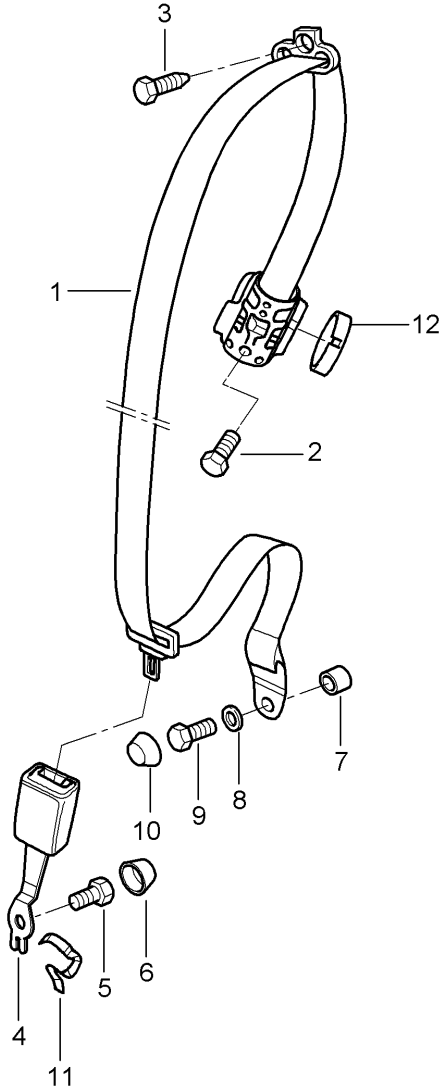

Model: 997T07

Model life 2007>>2009