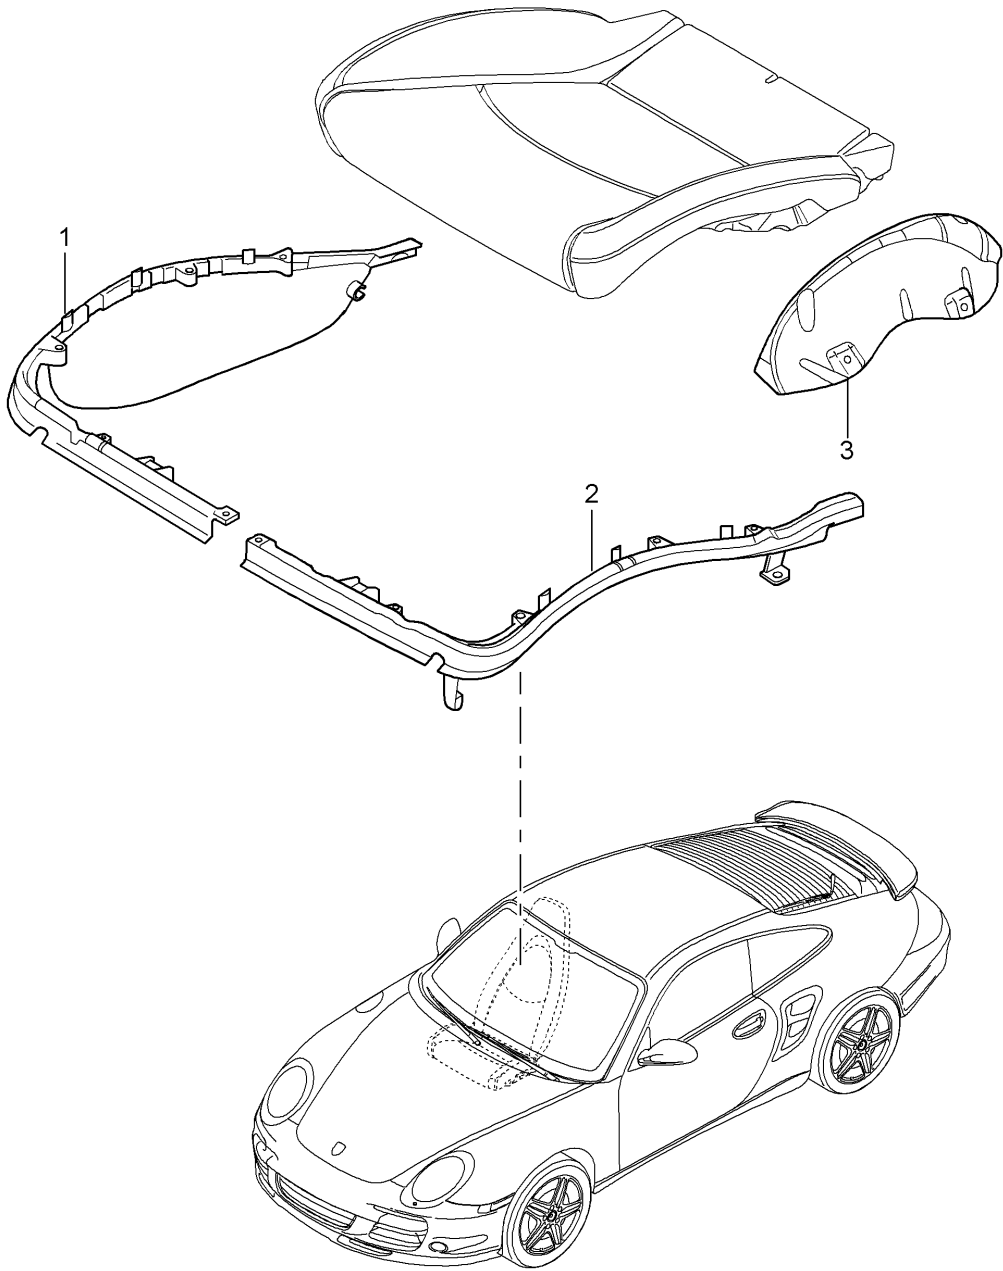

Model: 997T07

Model life 2007>>2009