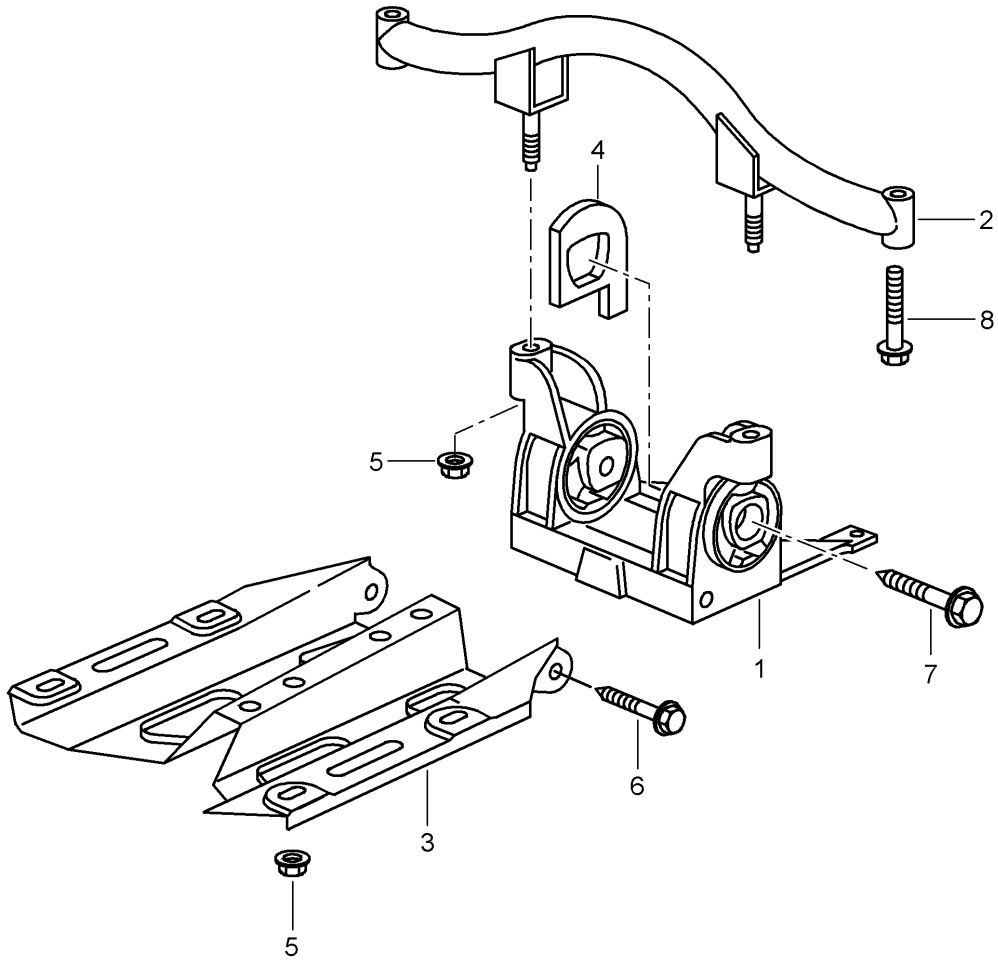

Model: 997T07

Model life 2007>>2009

Model: 997T07

Model life 2007>>2009

Pos	Part Number	Description	Remark	Qty	Model
		Tiptronic Transmission suspension and Mount Intermediate flange			A9750
1	996 375 033 03	transmission carrier		1	
2	996 375 317 06	Carrier	upper	1	
3	996 375 015 00	Side member		1	
4	996 375 259 08	Stop		2	
5	900 378 167 09	Hexagon bolt M 10 X 110		2	
5	999 061 106 09	No longer use the part here Threaded pin M 10 X 83		2	
5	999 076 053 09	No longer use the part here Hexagon nut M 10		6	
6	999 084 648 01	Hexagon nut M 10		2	
7	900 378 208 09	Hexagon bolt		2	
8	999 072 008 09	Hexagon bolt M 12 X 1,5 X 70		3	
8	999 072 008 01	Discontinued part Hexagon bolt M 12 X 1,5 X 70		3	
-	999 073 182 02	Oval-head screw M 8 X 35		4	
-	999 073 373 01	Discontinued part flat round head bolt M 8 X 35		4	
-	900 378 108 09	Hexagon bolt M 8 X 35		4	
10	900 378 076 09	Hexagon bolt M 10 X 50		1	
11	900 377 011 09	Hexagon nut M 10		1