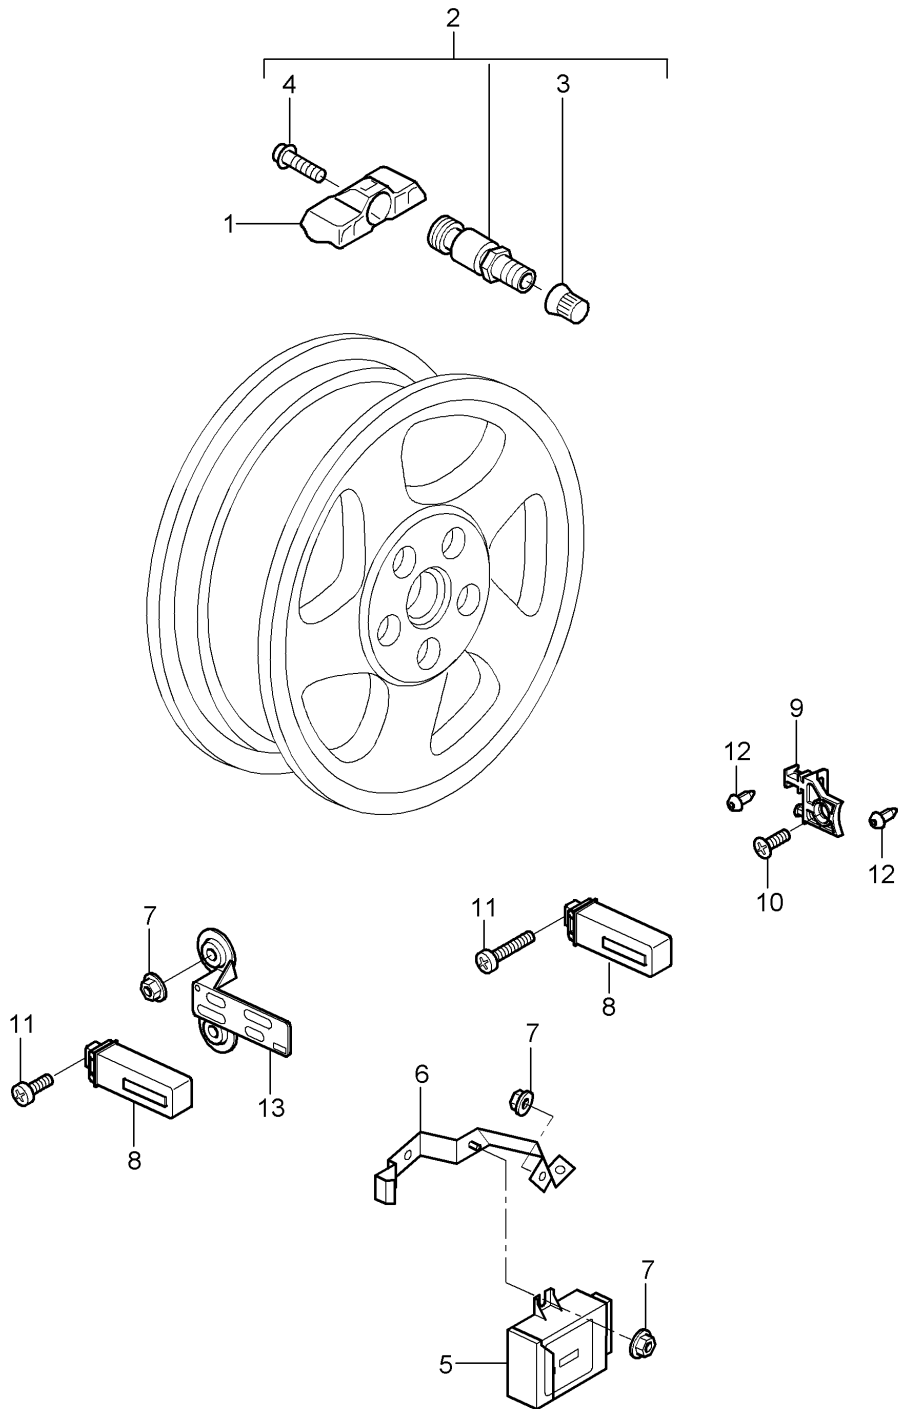

Model: 997T07

Model life 2007>>2009

Pos	Part Number	Description	Remark	Qty	Model
(8)	997 361 470 00	Balancer weight (self-adhesive) 70 G.		X	
(8)	997 361 475 00	Balancer weight (self-adhesive) 75 G.		X	
(8)	997 361 480 00	Balancer weight (self-adhesive) 80 G.		X	
(8)	997 361 485 00	Balancer weight (self-adhesive) 85 G.		X	
(8)	997 361 490 00	Balancer weight (self-adhesive) 90 G.		X	
9	900 265 001 50	Rubber valve Rubber		4	
9	900 265 001 51	Rubber valve Rubber		4	
9	311 601 361	Discontinued part Rubber valve Rubber		4	
10	955 361 163 00	Cap for Rubber valve		4	
11	997 362 191 00	Adapter Spare wheel		1	PR:447
12	997 361 203 01	Wheel bolt Adapter Discontinued part		5	PR:447
12	997 361 203 02	Wheel bolt Adapter		5	PR:447
13	997 362 021 00	Spare wheel		1	PR:447
14	997 361 189 00	Washer		4	
15		Conical ring		4	
16	997 361 187 00	Securing ring 2,0		4	

Model: 997T07

Model life 2007>>2009