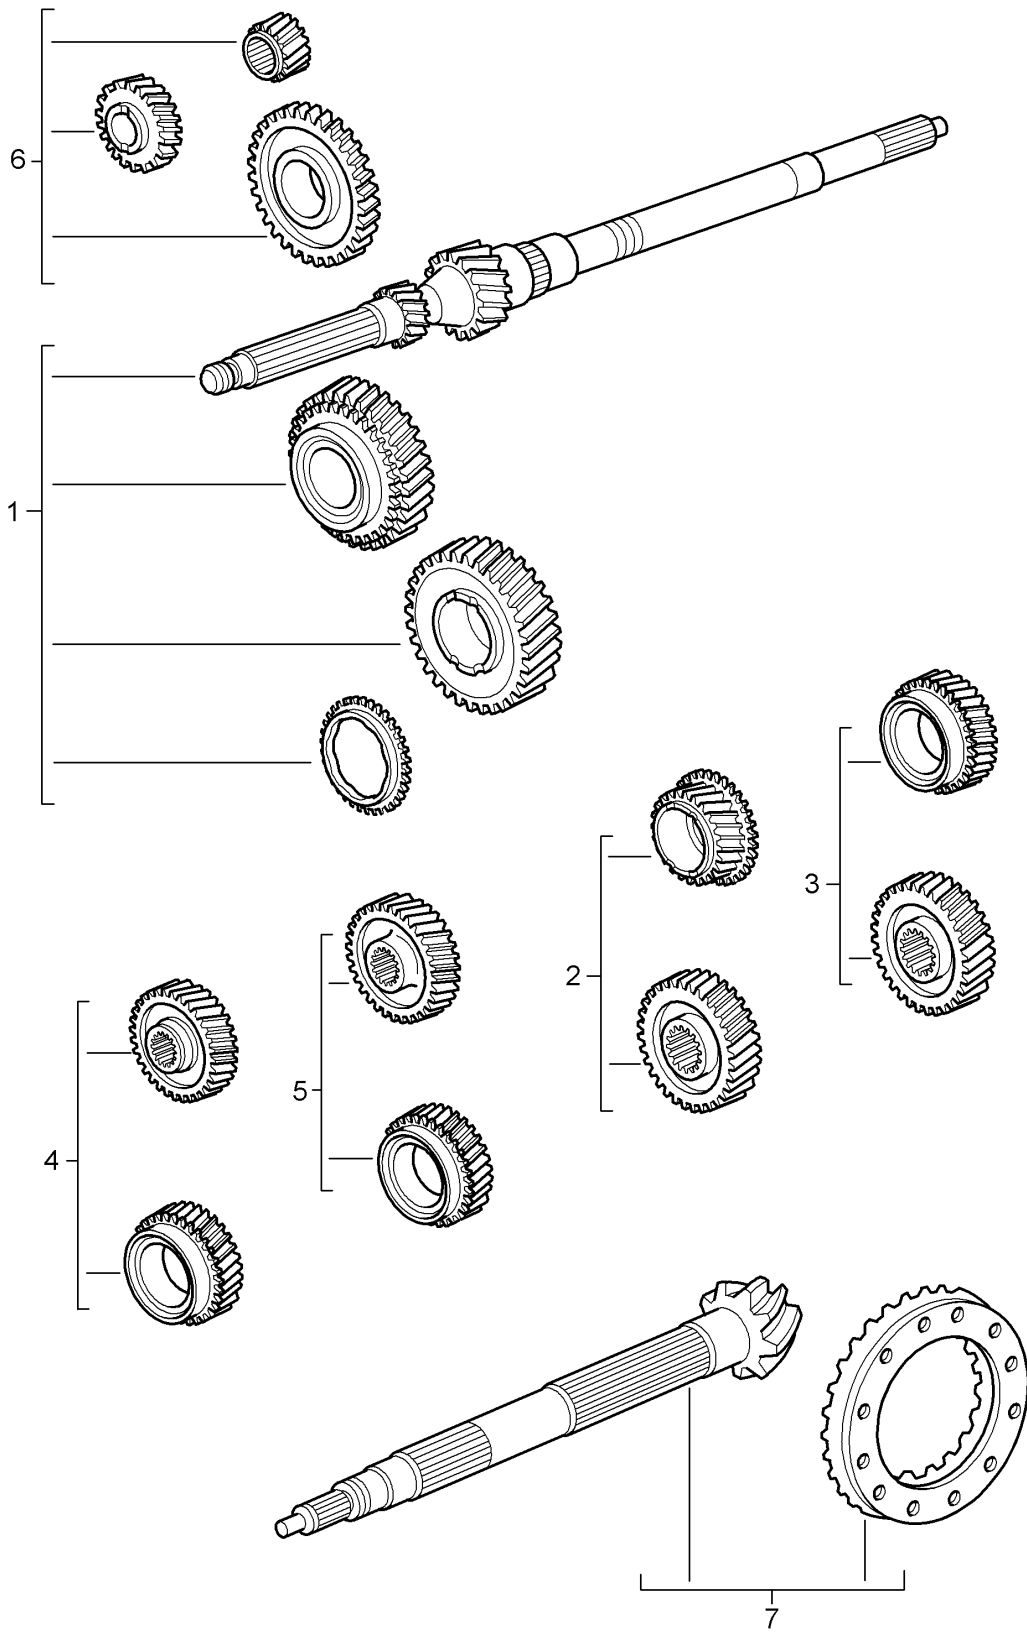

Model: 997T07

Model life 2007>>2009

Model: 997T07

Model life 2007>>2009

Pos	Part Number	Description	Remark	Qty	Model
1	997 302 901 50	Gear wheel sets gear set 1st / 2nd gear 1st gear Z = 42 : 11 2nd gear Z = 47 : 22		1	G9750
2	997 302 953 50	gear set 3rd gear Z = 40 : 27		1	
3	997 302 954 50	gear set 4th speed Z = 39 : 33		1	
4	997 302 955 50	gear set 5th gear Z = 37 : 38		1	
5	997 302 956 50	gear set 6th gear Z = 34 : 43		1	
6	997 302 907 50	gear set Reverse gear		1	
7	997 302 911 50	pinion gear set		1