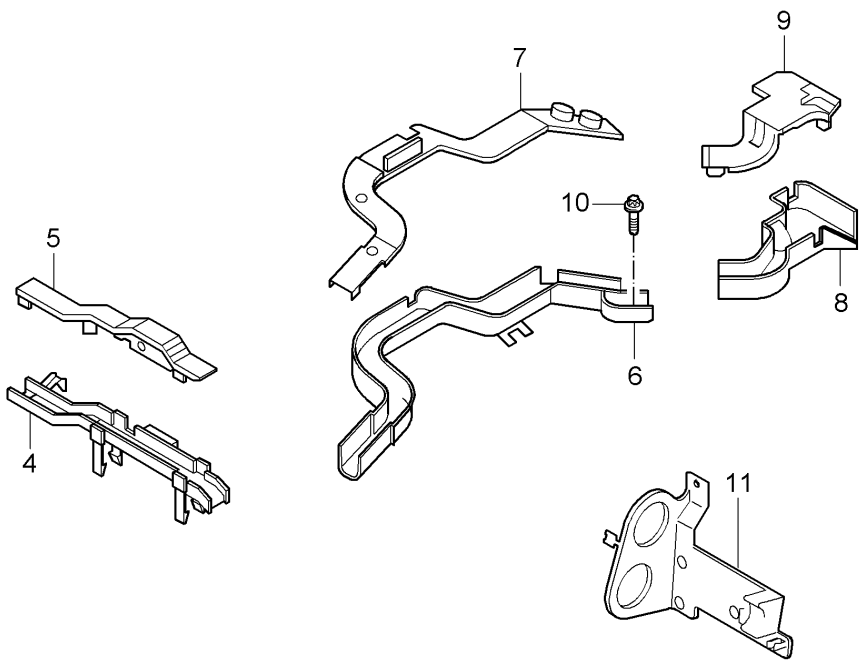

Model: 997T07

Model life 2007>>2009

Model: 997T07 Model life 2007>>2009

Pos	Part Number	Description	Remark	Qty	Model
1	997 622 905 00	Wiring looms Rear end Rear lid Licence plate light Engine Gearbox repair kits Shock absorbers anti-locking brake syst. -abs- brake pad wear display Rear axle		1	
-	997 622 670 70	Wire set Rear end Vehicle Ident. No. Indicate		1	GT2
2	997 612 660 01	Wire set Licence plate light		1	
(2)	997 612 661 00	Wire set Parking aid		1	PR:635
(2)	997 612 661 01	Licence plate light Wire set Parking aid		1	PR:635
-	999 507 944 40	Licence plate light Retaining clip for Connection point POS.2		1	
3	997 607 015 03	Wire set Engine		1	
-	999 702 324 40	Grommet		1	
4	997 607 141 00	Air mass meter Cable guide Cyl. 1 - 3		1	
5	997 607 151 00	Cover Cable guide Cyl. 1 - 3		1	
6	997 607 143 00	Cable guide	center	1	
7	997 607 153 00	Cover	center	1	
8	997 607 142 00	Cable guide Cable guide Cyl. 4 - 6 for		1	
8	997 607 142 01	Wiring looms 997.607.015.01/02 Cable guide Cyl. 4 - 6 for		1	
9	997 607 152 00	Wire set 997.607.015.03 Cover		1	
10	900 385 009 01	Cable guide Cyl. 4 - 6 Torx screw BM 6 X 16		2	
(11)	997 610 131 00	Bracket Connection point		1	
-	997 622 663 00	Wire set Engine		1	PR:249
-	999 507 752 40	Gearbox Cable holder		1	PR:249