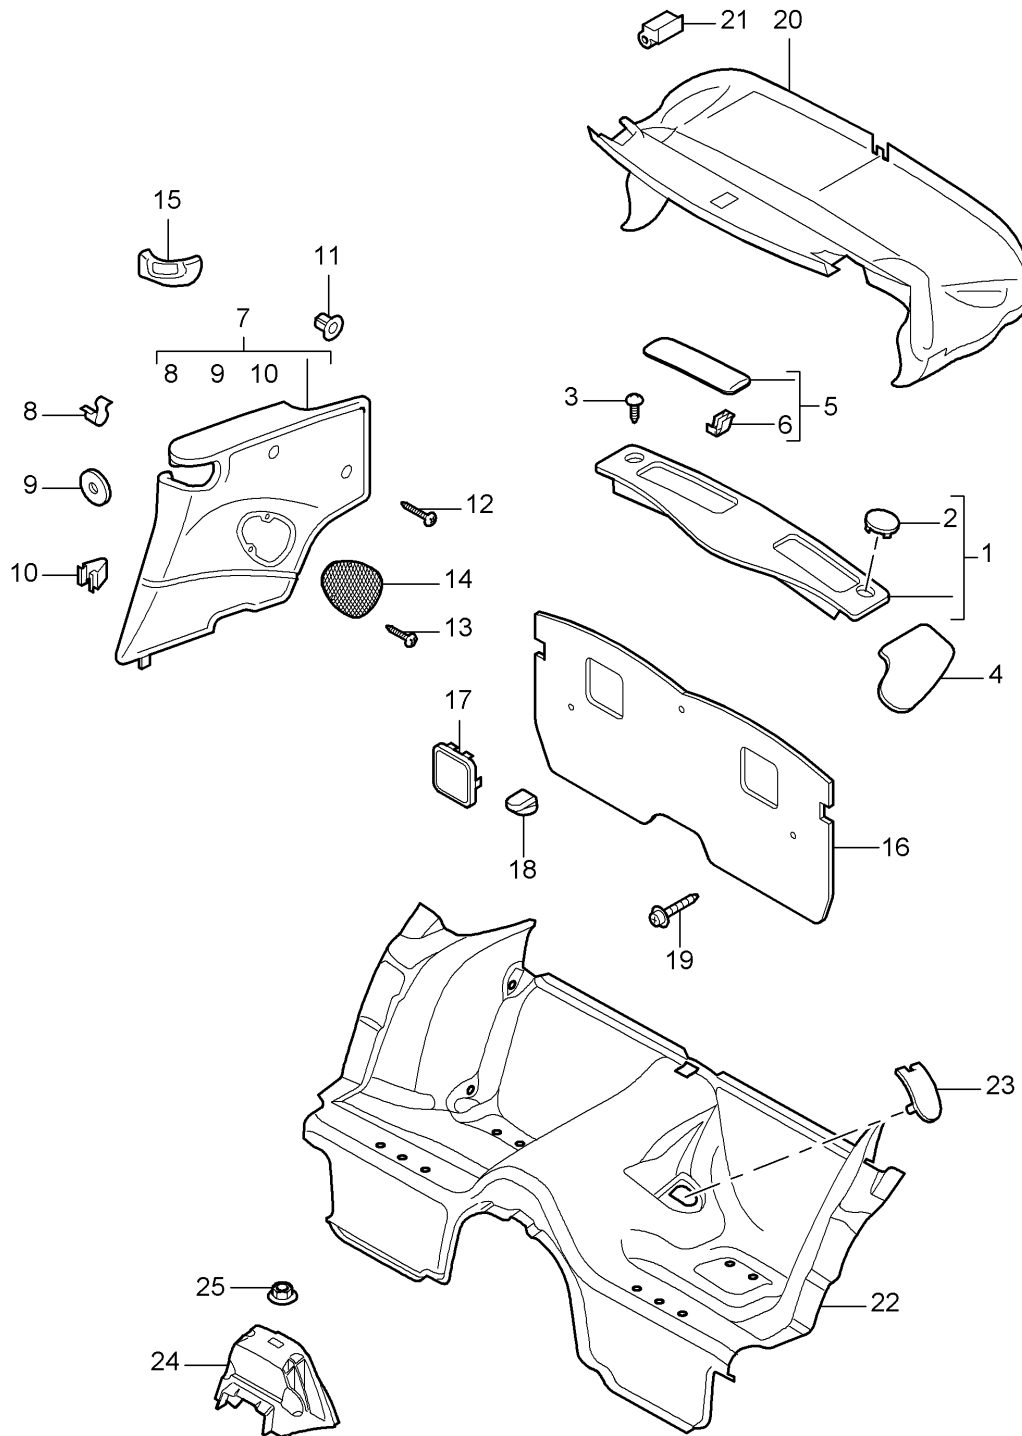

Model: 997T07 Model life 2007>>2009

Pos	Part Number	Description	Remark	Qty	Model
(26)	997 551 033 01 A10 997 551 033 04	KD-NR. 70 D - MJ 2008>> Black Trim Control units Carpet From Chassis number See technical information GR.7 NR. 17/11 KD-NR. 70 D - MJ 2008>>		1	GT2 PR:680
(26)	997 551 033 04 A10 997 551 033 90	Black Trim Control units Carpet Until Chassis number See technical information GR.7 NR. 17/11 KD-NR. 70 D - MJ 2008>>		1	GT2 PR:003
(26)	997 551 033 90 A10 997 551 033 91	Black Trim Control units Carpet From Chassis number See technical information GR.7 NR. 17/11 KD-NR. 70 D - MJ 2008>>		1	GT2 PR:003
27	997 551 033 91 A10 997 551 525 00	Black Cover Belt latch	left	1	
(27)	997 551 525 00 01C 997 551 526 00	Satin black Cover Belt latch	right	1	
28	997 551 526 00 01C 996 551 551 00	Satin black Cover Mount child seat		2	PR:113
29	999 507 476 01	Clamp 8,0 x 10 / 2,5 Mount Coat hook		2	
30	996 551 305 91	inscription GT2 D - MJ 2008>>		1	GT2
31	996 551 305 91 A03 997 551 897 01	Black Retaining washer for Mount inscription D - MJ 2008>>		3	GT2

Model: 997T07

Model life 2007>>2009