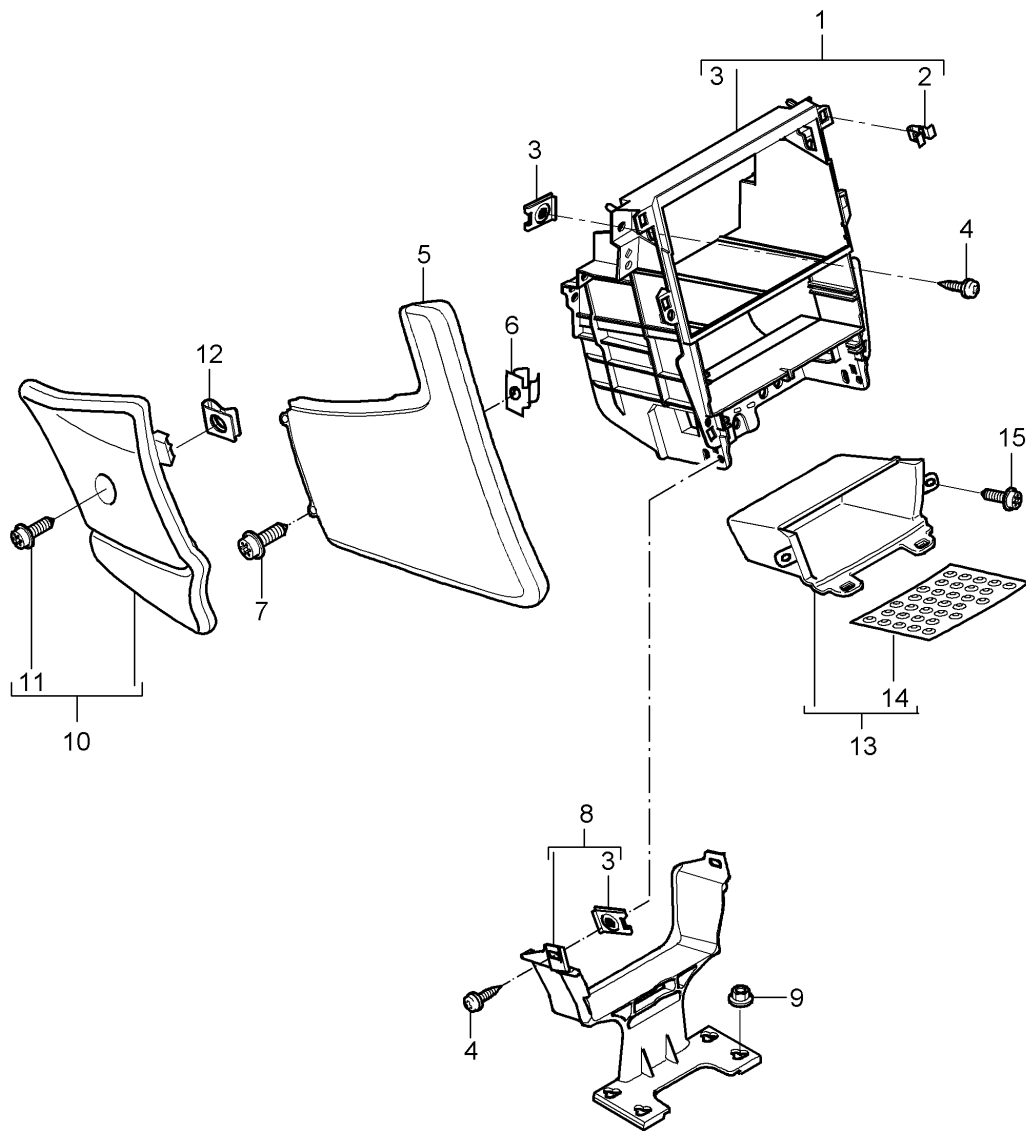

Model: 997T07

Model life 2007>>2009