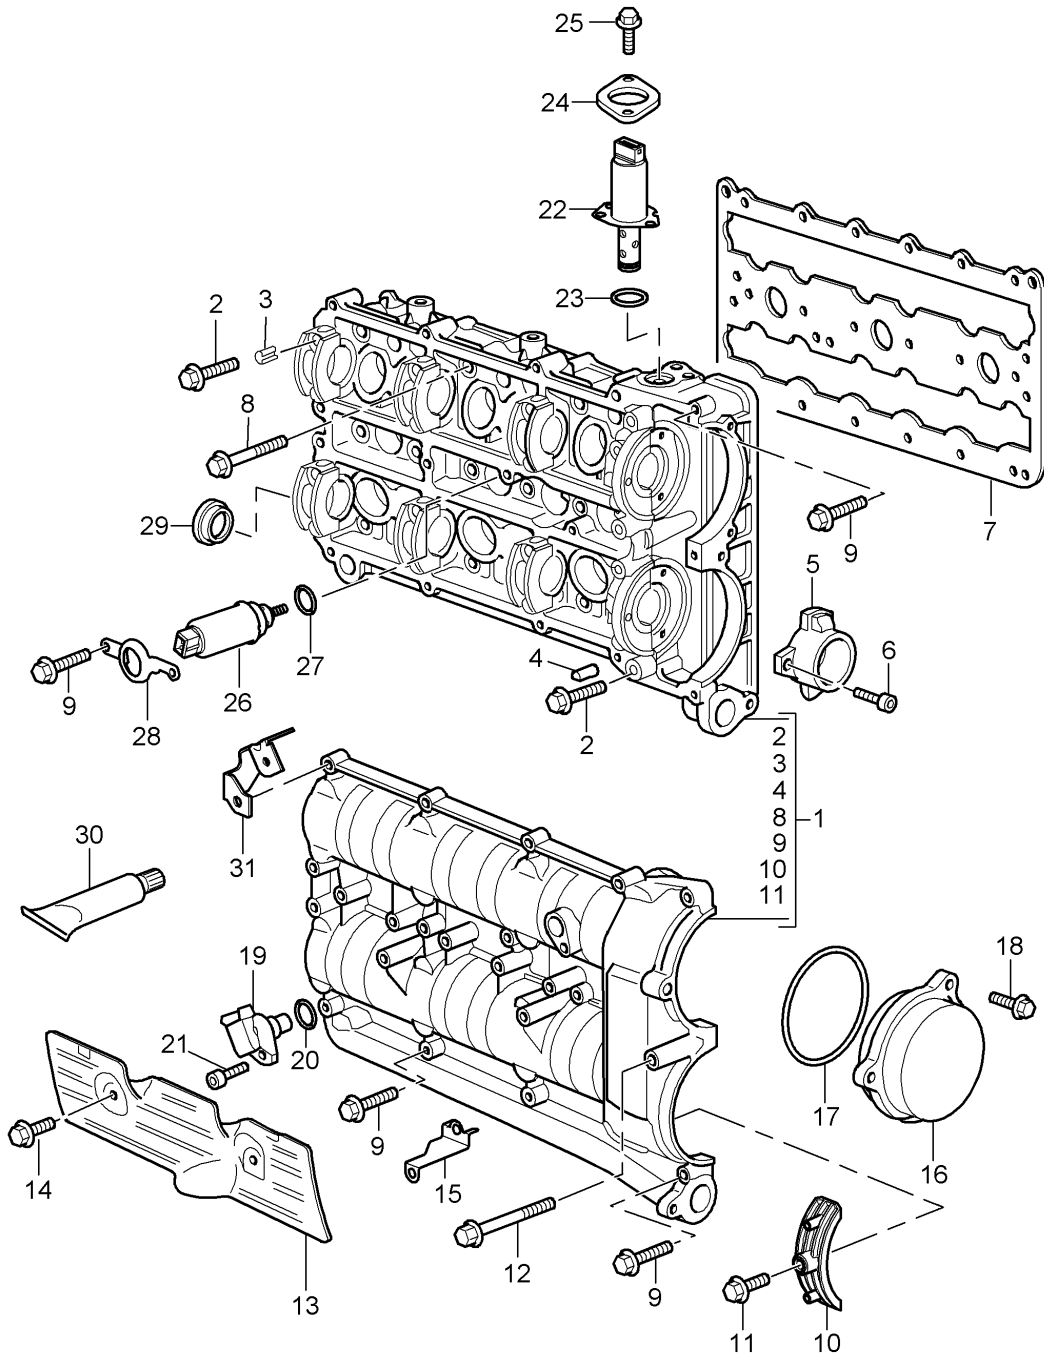

Model: 997T07

Model life 2007>>2009

Model: 997T07 Model life 2007>>2009

Pos	Part Number	Description	Remark	Qty	Model
1	997 105 929 70	Camshaft housing	left	1	9770
(1)	997 105 930 70	Camshaft housing Cyl. 1 - 3	right	1	
2	900 385 048 01	Torx screw M 6 X 30		40	
3	944 104 361 00	dowel sleeve		24	
4	900 012 071 00	Cylinder pin A 4,0 X 8		4	
5	996 105 233 72	Oil-conducting housing	left	1	
(5)	996 105 234 72	Oil-conducting housing	right	1	
6	900 067 051 03	Socket head bolt M 5 X 10		6	
7	996 105 613 75	Seal	left	1	
(7)	996 105 614 75	Seal	right	1	
8	900 385 071 01	Torx screw M 8 X 50		36	
9	900 385 270 01	Hexagon head bolt M 6 X 35		14	
10	997 105 311 70	Glide piece		2	
11	999 385 005 02	Torx screw M 6 X 16		2	
12	900 385 118 01	Outer hexagon round screw M 6 X 75		2	
13	997 104 426 70	Guard plate	right	1	
13	997 104 426 71	Guard plate	right	1	PR:004,101
(13)	997 104 427 70	Guard plate	left	1	
(13)	997 104 427 71	Guard plate	left	1	PR:004,101
14	900 385 041 01	Torx screw M 6 X 12		4	
15	997 104 425 70	Bracket	right	1	
16	997 105 315 71	Cover		2	
17	999 707 482 41	O-ring 90,00 X 2,50		2	
18	900 385 019 01	Torx screw M 6 X 20		6	
19	997 606 106 01	Hall sensor Discontinued part		2	
19	997 606 106 03	Hall sensor		2	
20	999 707 404 40	O-ring 17,05 X 1,78		2	
		To Use 997.606.106.03 No longer use the part here			
21	900 387 264 01	Socket head bolt M 6 X 16		2	
21	N 105 464 03	Discontinued part Hexagon socket head bolt M 6 X 16		2	
22	997 105 303 72	throttle control element Camshaft		2	
(22)	997 105 303 73	Discontinued part throttle control element Camshaft		2	
23	996 105 903 05	O-ring 18,72 X 2,62		2	
24	997 105 305 75	bracket f.throttle contr.elem. Camshaft		2	
25	900 385 275 01	Torx screw M 6 X 20		4	