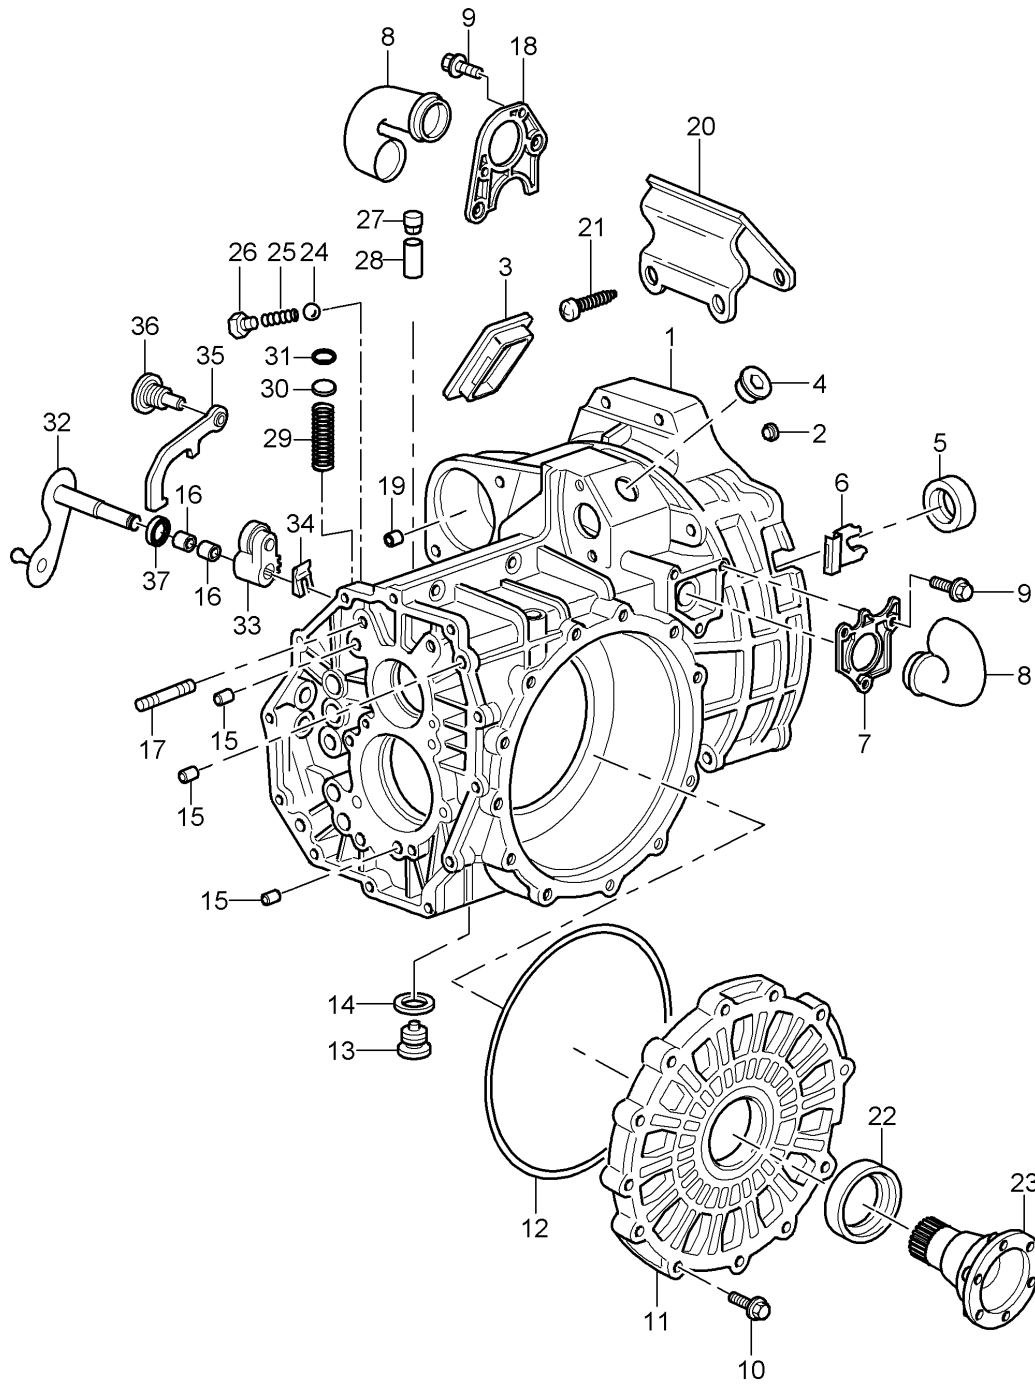

Model: 997T07

Model life 2007>>2009

Model: 997T07

Model life 2007>>2009

Pos	Part Number	Description	Remark	Qty	Model
		Gear housing			G9788
1	996 301 101 88	Gear housing		1	
2	999 036 002 40	End cap A 14 X 4,0		1	
3	950 301 151 01	Cap closure		1	
4	999 703 490 40	End cap 30 X 42		1	
5	999 113 326 41	Shaft oil seal 26,5 X 40		1	
6	993 116 630 00	Cap closure		1	
7	996 116 612 00	flange		1	
8	993 116 610 00	intake manifold		2	
9	900 378 035 01	Hexagon bolt M 6 X 16		5	
10	900 378 281 01	Hexagon bolt M 8 X 35		12	
11	996 301 312 51	Gearbox cover		1	
12	999 707 480 40	O-ring 205 X 3,5		1	
13	997 301 307 00	sealing plug with magnet M 22 X 1,5		1	
14	900 123 118 30	seal ring A 22 X 27		1	
15	900 012 144 00	Cylinder pin 12 M 6 X 14		4	
16	996 303 513 00	Round socket 15 X 21 X 22		2	
17	900 081 042 01	Threaded pin BM 8 X 42		7	
18	996 116 710 00	Flange socket		1	
19	999 531 017 10	bush 12,1 X 14		1	
20	997 449 101 50	Catch hook		1	
21	999 073 374 01	fillister hd. bolt M 8 X 60		2	
22	999 113 356 40	Shaft oil seal 48 X 60 X 10		2	
23	997 332 209 51	Drive flange Discontinued part		2	
(23)	997 332 209 52	Drive flange		2	
24	900 108 064 00	ball 8		4	
25	996 303 245 00	Pressure spring		4	
26	900 219 007 01	sealing plug M 10 X 1		4	
27	014 301 485	Cap for venting the gearbox breather assy.		1	
28	014 301 473	Sleeve 12 X 30 Discontinued part		1	
28	0A2 301 473	Sleeve		1	
29	996 303 255 00	Pressure spring		1	
30	996 303 257 00	Cover 20 X 4		1	
31	900 042 003 01	Securing ring 20 X 1		1	
32	996 303 055 01	selector lever		1	
33	996 303 057 00	pinion		1	
34	996 303 383 00	fuse		1	
35	996 303 053 00	selector lever		1	
36	996 303 519 00	Bearing screw		1	
37	996 303 517 00	Shaft oil seal		1