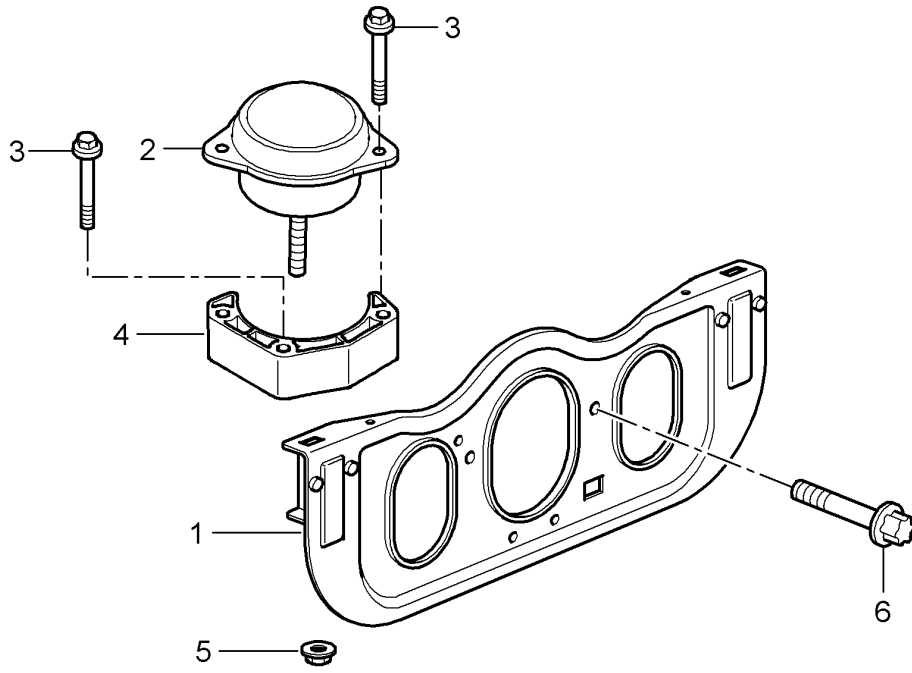

Model: 997T07

Model life 2007>>2009

Pos	Part Number	Description	Remark	Qty	Model
		Air injection			9770
1	997 605 204 00	Secondary pump		1	
2	900 385 070 01	Torx screw		2	
		M 6 X 50			
2	PAF 008 685 00	Torx screw		2	
		M 6 X 50			
3	999 025 268 01	Washer		2	
		6,4 X 18 X 1,2			
4	996 605 165 00	Change-over valve		1	
-	948 605 167 01	Bracket		1	
		for			
		Change-over valve			
(4)	996 605 123 01	Change-over valve		1	PR:249
5	997 605 101 01	Bracket		1	
		Change-over valve			
6	997 113 105 71	Bracket		1	
		Secondary pump			
7	900 385 041 01	Torx screw		2	
		M 6 X 12			
8	997 113 101 74	Console		2	
9	997 113 203 71	Valve		2	
10	993 113 258 51	Seal		2	
11	900 067 207 01	Bolt with washer		10	
		M 6 X 20			
12	999 707 472 40	O-ring		2	
		20,00 X 2,50			
13	997 113 111 70	Pressure line		1	
		Cyl. 1 - 3			
14	997 113 112 70	Pressure line		1	
		Cyl. 4 - 6			
15	997 113 211 72	Intake hose		1	
16	999 507 857 40	bracket for suction hose		1	
		16,0 / 8,0			
17		Pipe			
		see illustration:	107-000		

Model: 997T07

Model life 2007>>2009