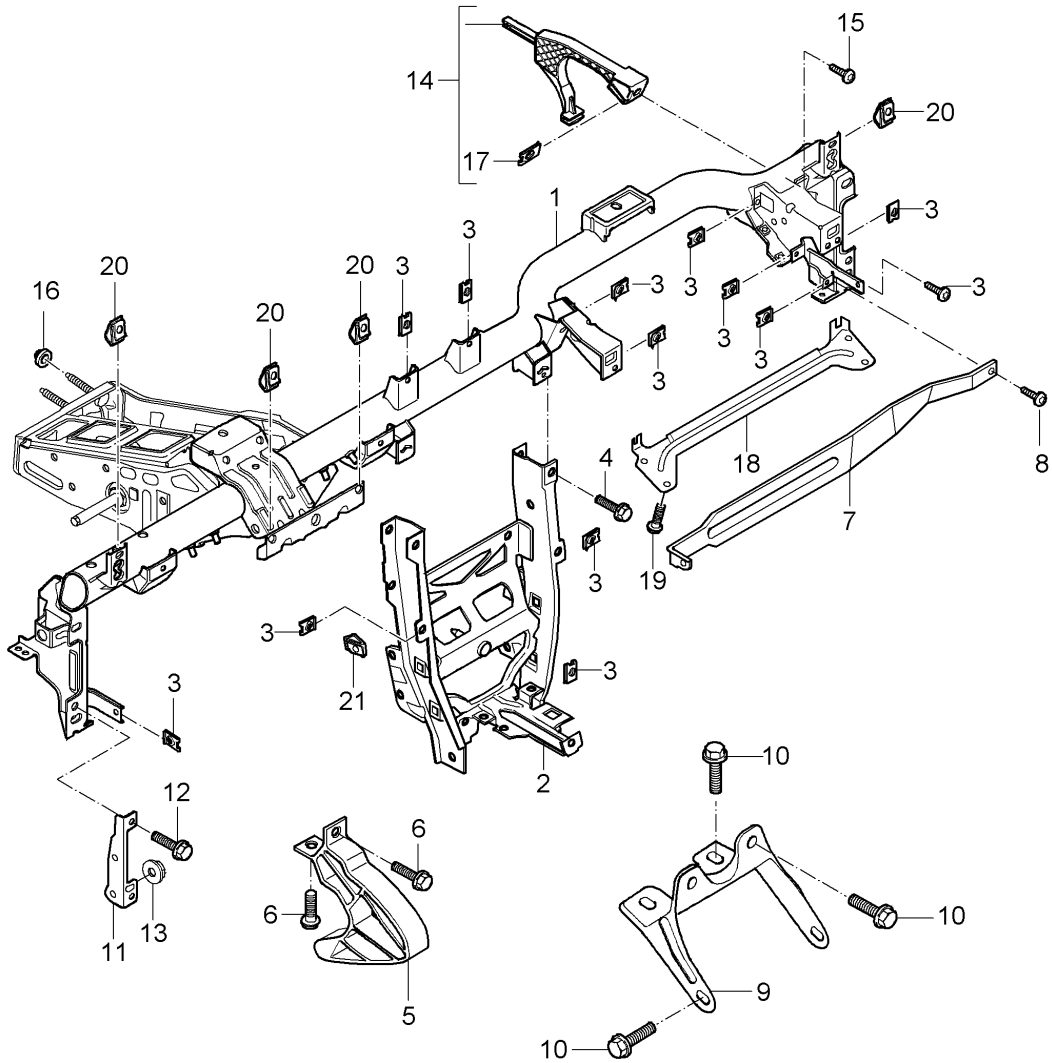

Model: 997T07

Model life 2007>>2009

Model: 997T07

Model life 2007>>2009

Pos	Part Number	Description	Remark	Qty	Model
(1)	997 552 063 09	retaining frame dashboard		1	PR:553
2	997 552 163 05	retaining frame Support	lhd	1	PR:098
3	999 507 020 01	tunnel panel nut ST 4,2		X	
4	900 378 305 01	Hexagon bolt M 8 X 65 for Mount		2	
5	997 552 191 05	Support knee pad (drivers side)		2	PR:553
(5)	997 552 192 05	knee pad (passenger side)		2	PR:553
6	900 378 036 09	Hexagon bolt M 6 X 12 for Mount		8	PR:553
7	997 552 764 05	knee pad Reinforcement strip		1	PR:553
8	999 073 155 09	Glove box panel screw ST 4,2 X 13 for Mount		2	PR:553
9	997 552 515 01	Reinforcement strip Bracket		1	
10	999 073 442 01	tunnel Screw M 6 X 25 for Mount		X	
11	997 552 407 01	Bracket tunnel	left	1	
(11)	997 552 408 01	Screw M 6 X 25 for Mount Bracket tunnel	right	1	
12	900 378 176 01	bracket for dash panel A-pillar		4	
13	999 084 630 09	bracket for dash panel A-pillar Hexagon bolt M 8 X 20 for Mount		4	
14	997 552 401 00	Bracket A-pillar Hexagon nut M 8 for Mount Bracket A-pillar		1	
15	999 073 155 09	Retainer for support frame heater		1	
16	997 423 299 01	panel screw ST 4,2 X 13 for Mount Bracket heater		1	
		Nut for Adjustment		2