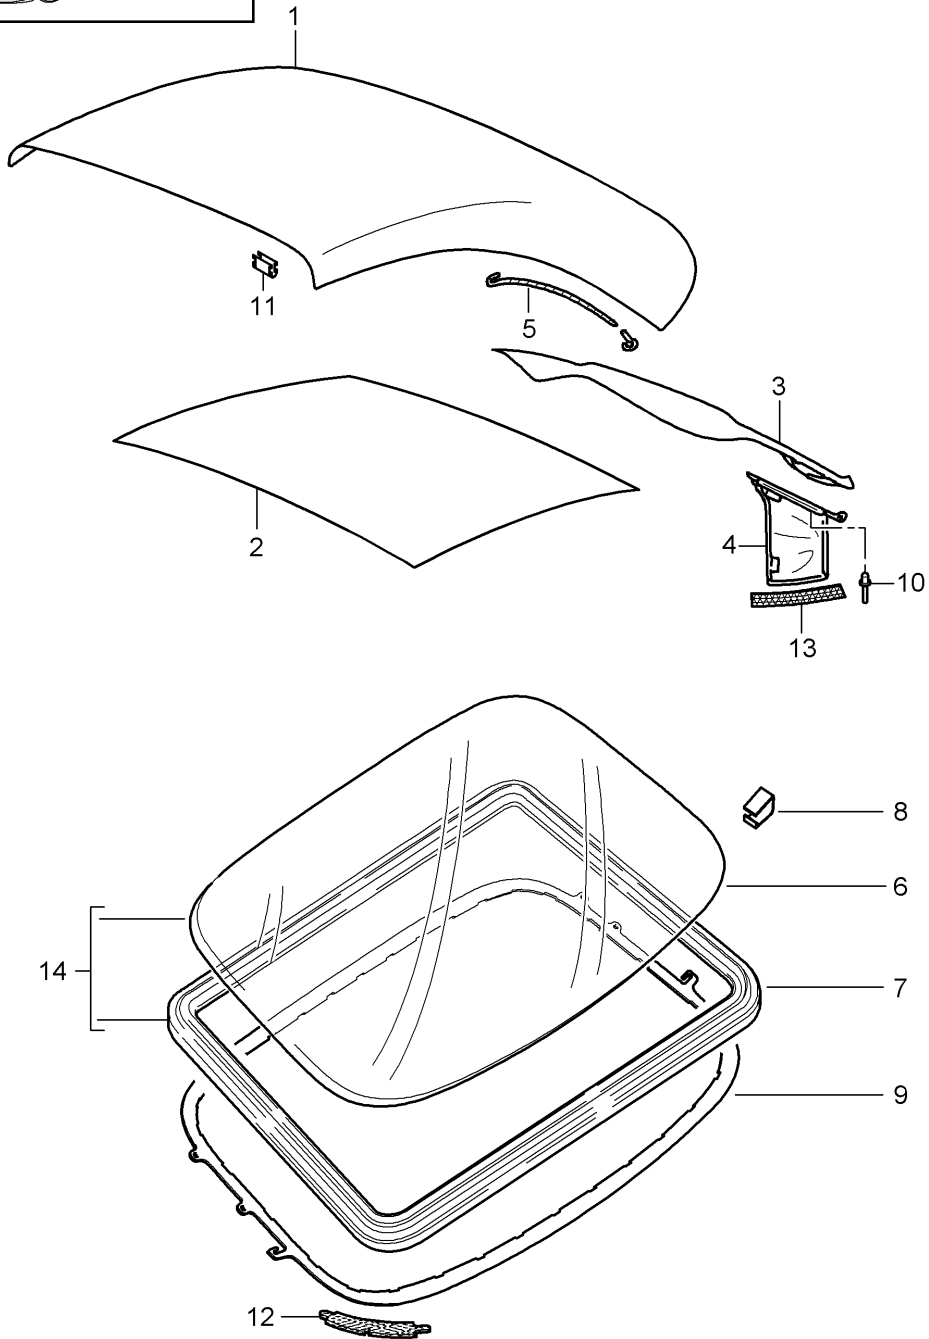

Model: 997T07

Model life 2007>>2009