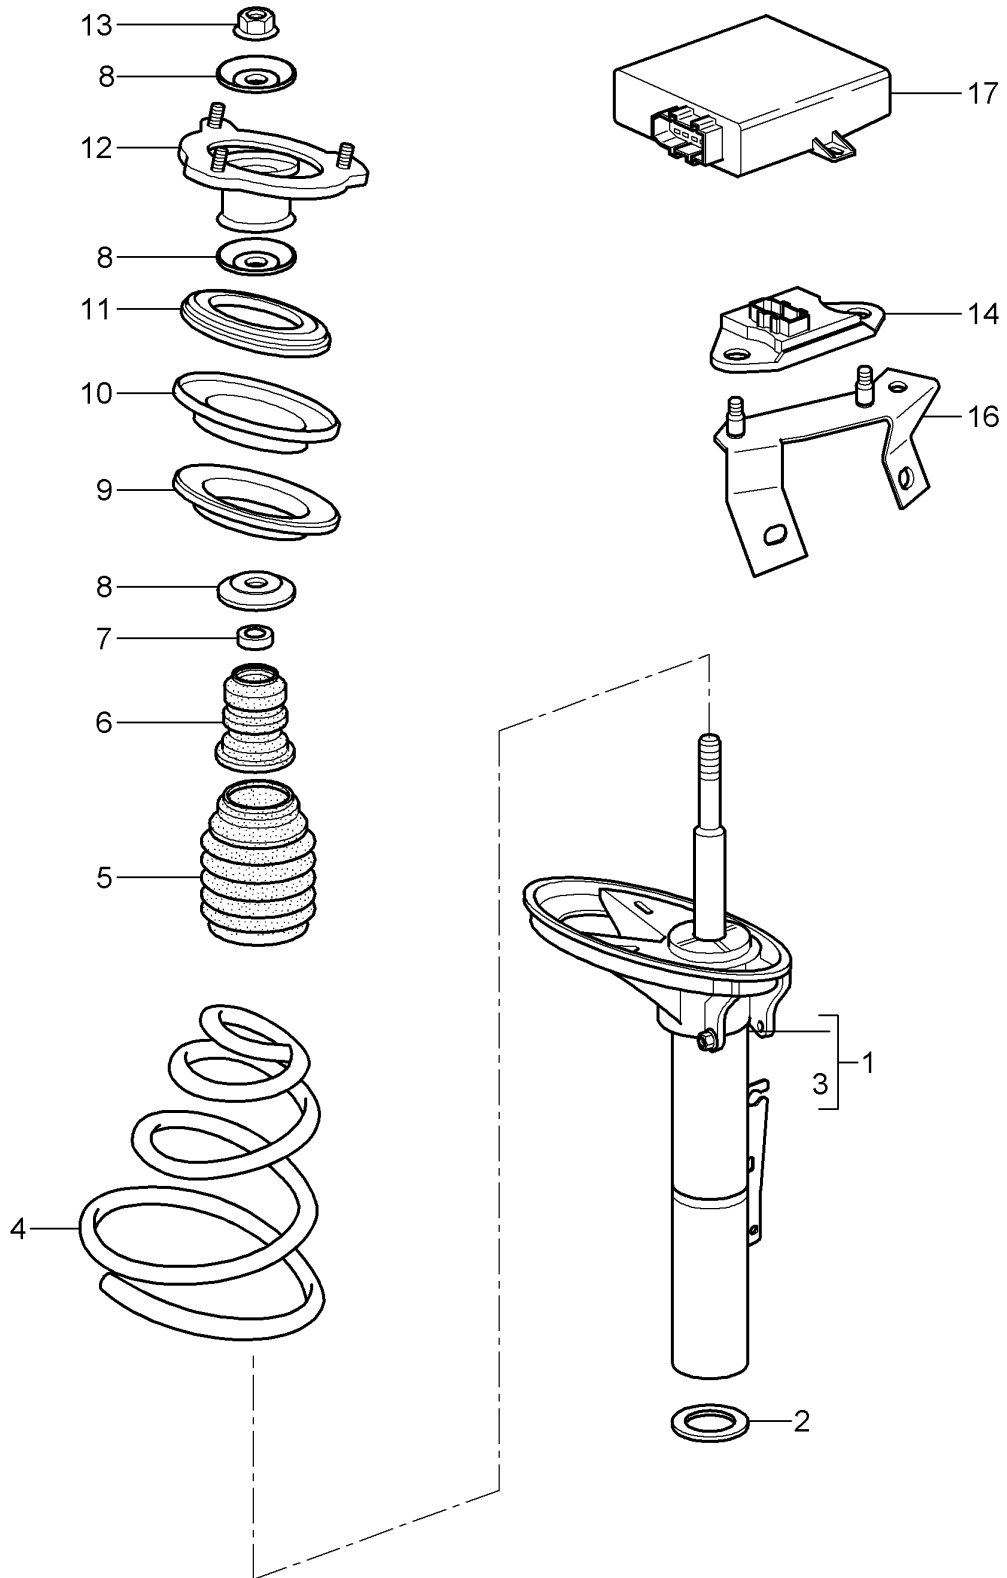

Model: 997T07

Model life 2007>>2009

Pos	Part Number	Description	Remark	Qty	Model
		Drive shaft			TURBO
1	997 349 038 01	Drive shaft		2	
(2)	999 084 641 02	Locknut M 22 X 1,5		2	
3	900 067 073 09	Socket head bolt M 8 X 45		12	
(3)	900 067 073 02	Discontinued part Socket head bolt M 8 x 45		12	
(4)	996 349 191 01	Spacer Discontinued part		6	
(4)	9P1 407 306	Spacer		6	
5	996 349 293 00	Dust bellows		2	
-	996 349 959 00	Bellow support for Dust bellows		2	
6	997 349 957 00	Clip		2	
7	996 349 257 03	Clip		2	
8	996 349 030 00	Joint		2	
9	900 041 011 01	Securing ring		2	
10	996 349 267 00	End cap Discontinued part		2	
10	996 349 267 01	End cap		2	
11	000 043 110 01	Grease 1 100-gramme tube		X	
(11)	000 043 205 36	sealant Drive shaft 1 100-gramme tube		X	
12	996 349 257 00	Clip		2	
13	996 349 291 00	Dust bellows		2	
14	996 349 257 01	Clip		2	
15	997 349 269 00	protective ring		2	

Model: 997T07

Model life 2007>>2009