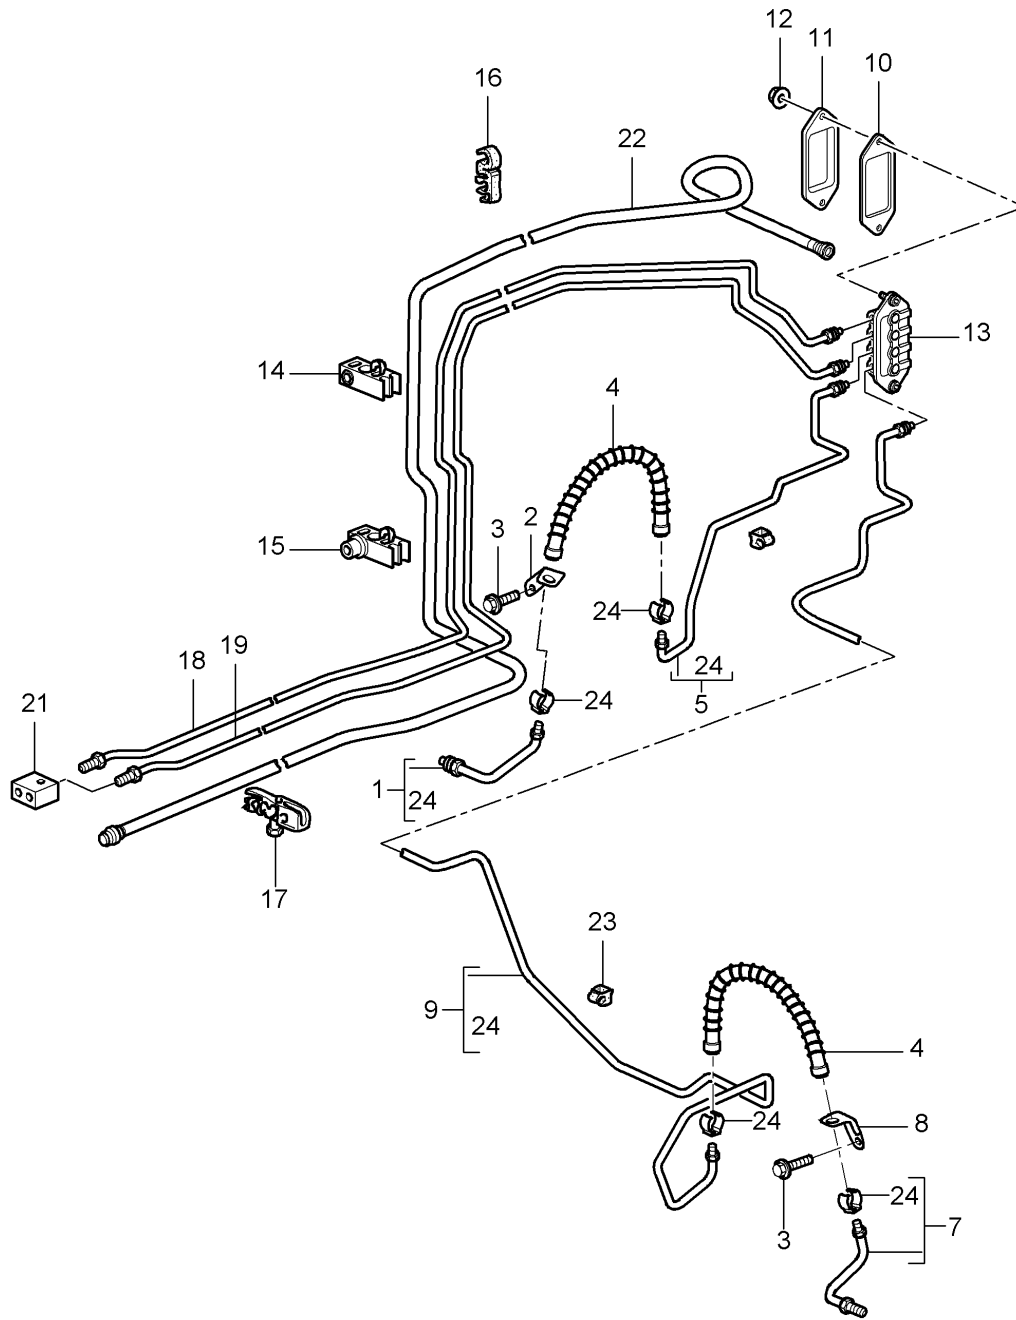

Model: 997T07

Model life 2007>>2009