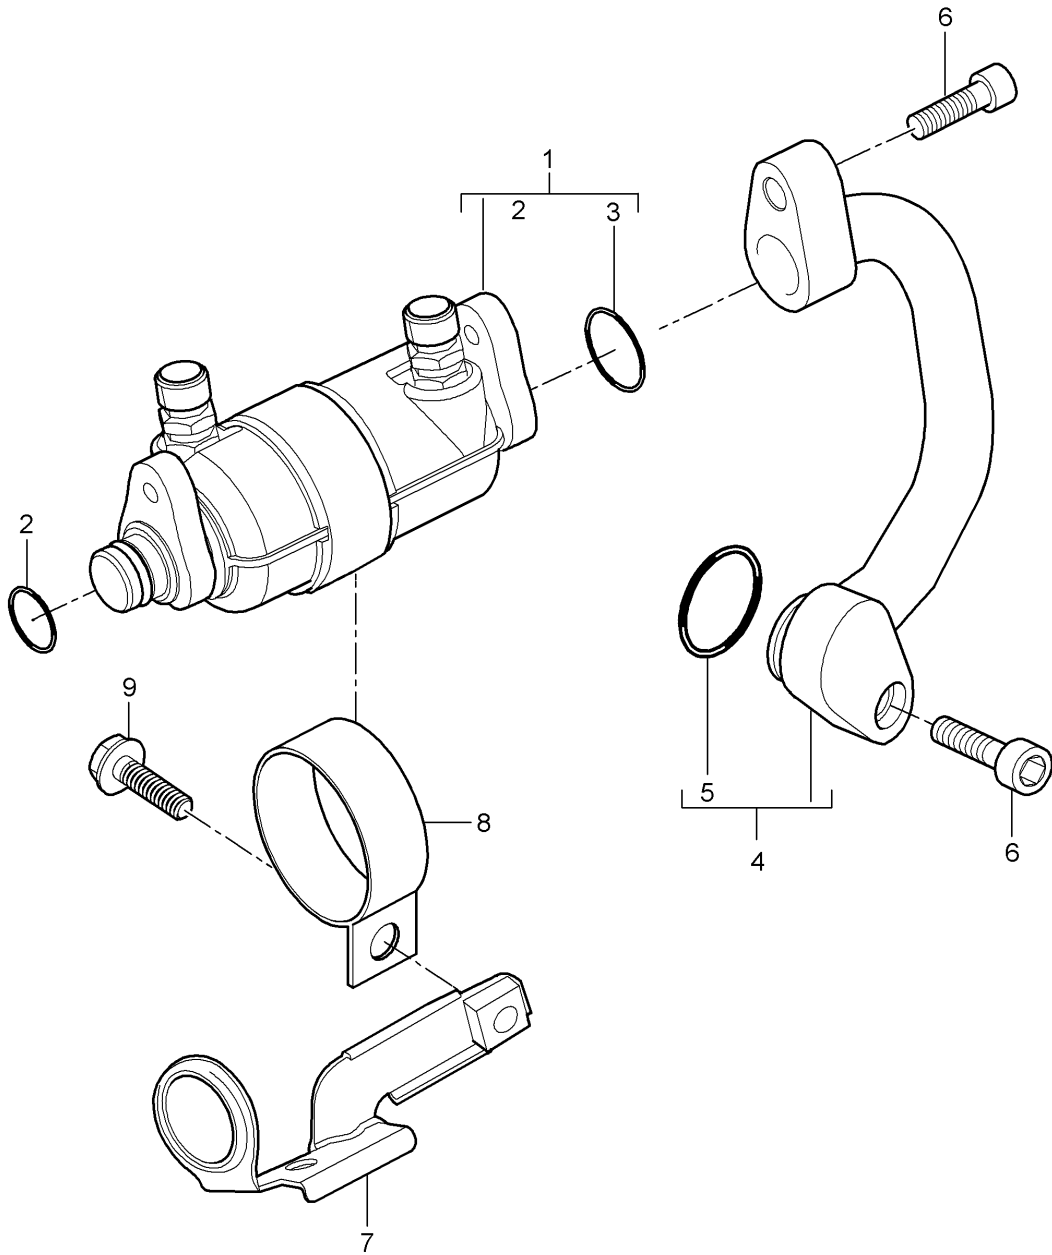

Model: 997T07

Model life 2007>>2009

Model: 997T07

Model life 2007>>2009

Pos	Part Number	Description	Remark	Qty	Model
1	997 573 069 01	fuel cooling fuel cooler		1	
2	999 707 558 41	O-ring 13,70 X 2,50N		1	
3	999 707 534 41	O-ring 17,00 X 2,00N		1	
4	997 573 099 03	suction line		1	
5	999 707 439 41	O-ring 23,80 X 2,40N		1	
6	900 067 276 01	Bolt with washer M8 X 35		2	
7	997 573 231 03	Bracket		1	
8	999 512 202 01	Clamp B1 49 X 20		1	
9	900 067 314 01	Bolt with washer M8 X 25		1