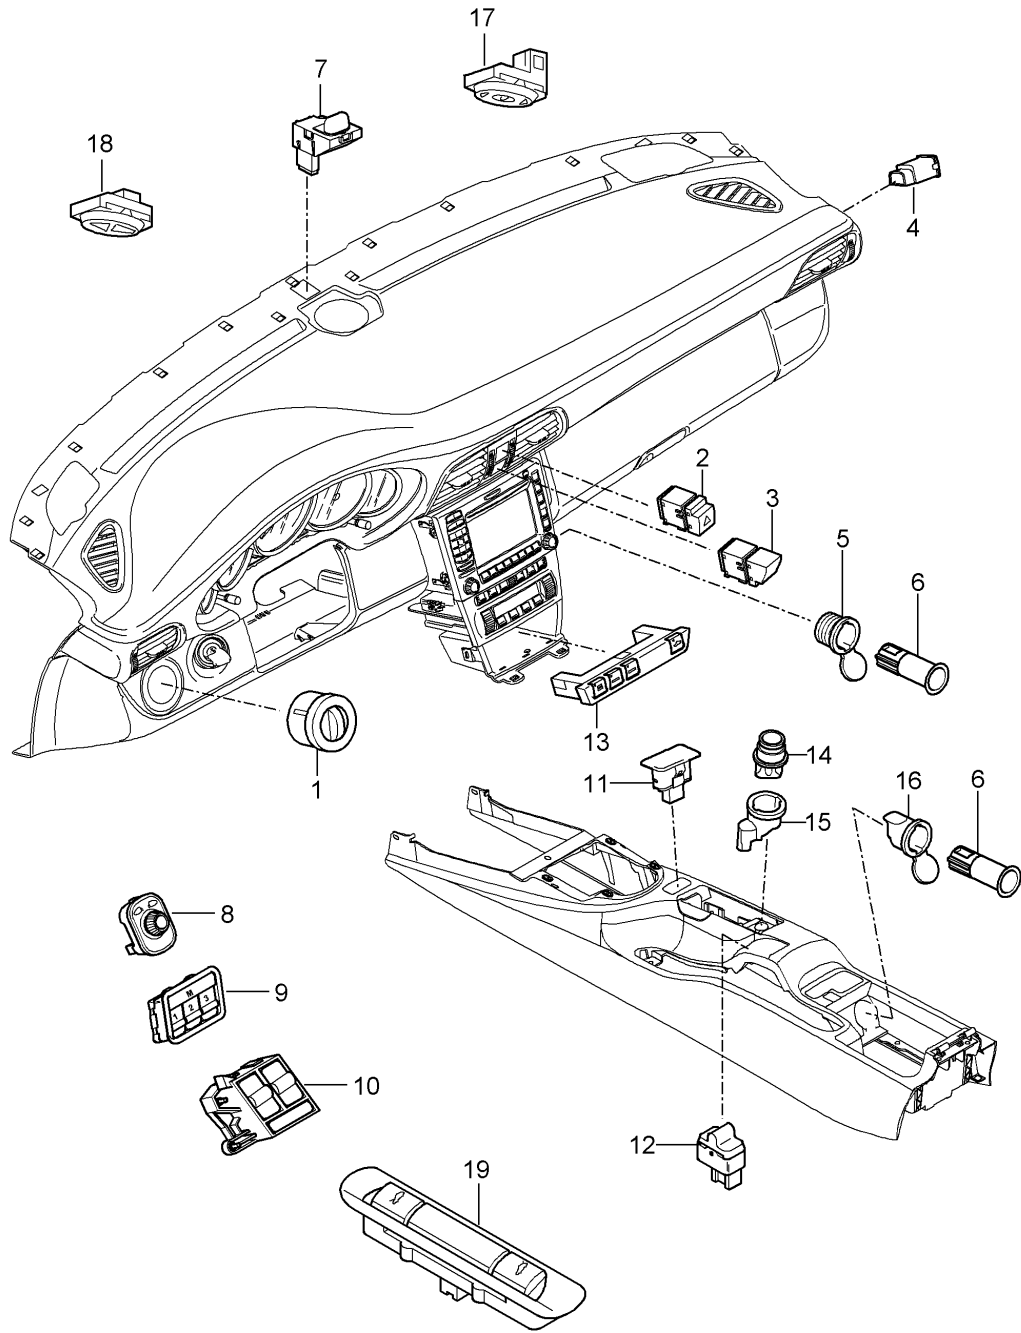

Model: 997T07

Model life 2007>>2009