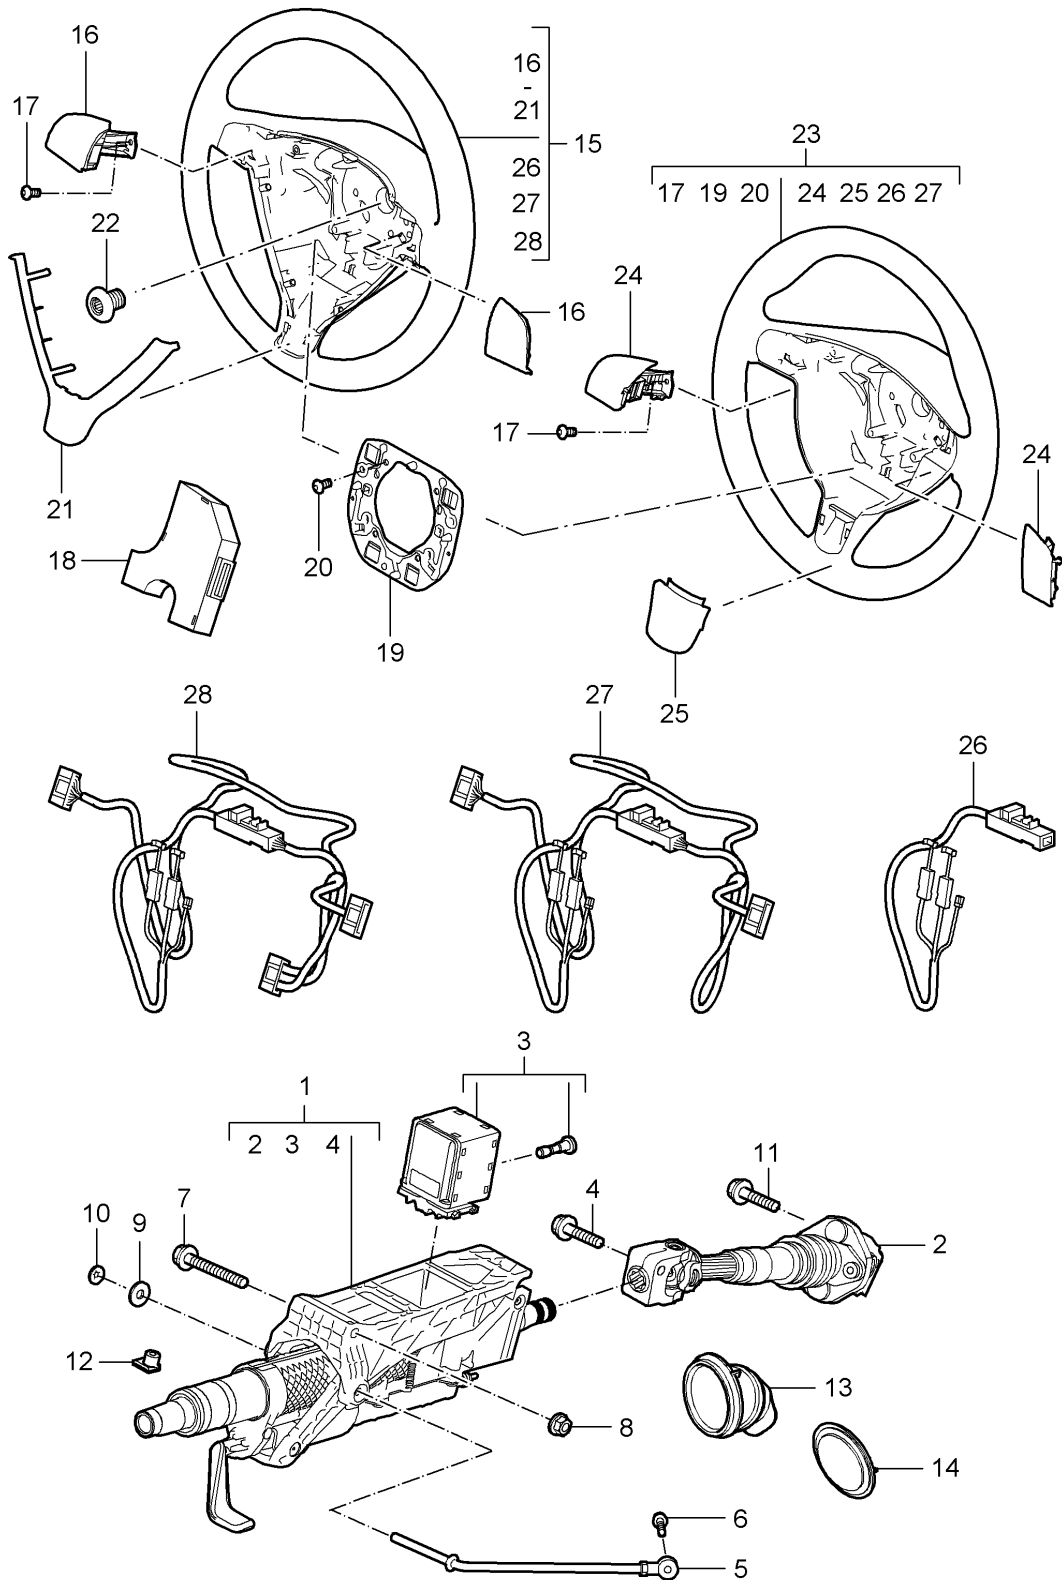

Model: 997T07

Model life 2007>>2009

Pos	Part Number	Description	Remark	Qty	Model
(16)	997 314 269 02	Discontinued part Pressure line		1	TURBO PR:480
17	900 385 108 01	D - MJ 2008>> Torx screw Bm 6 x 80		1	PR:249
18	997 347 748 52	rubber ring See technical manual Group 4 Nr.4898		1	
19	999 512 740 01	Clamp See technical manual Group 4 Nr.4898		1	
20	997 347 747 51	bracket for pressure line See technical manual Group 4 Nr.4898		1	
21	999 073 104 01	Torx screw M 8 X 16 See technical manual Group 4 Nr.4898		1	
-	000 043 203 33	Pentosin 1000 ML		X	
22	999 702 020 50	Rubber grommet 8,0X12,0X2,5		1	

Model: 997T07

Model life 2007>>2009