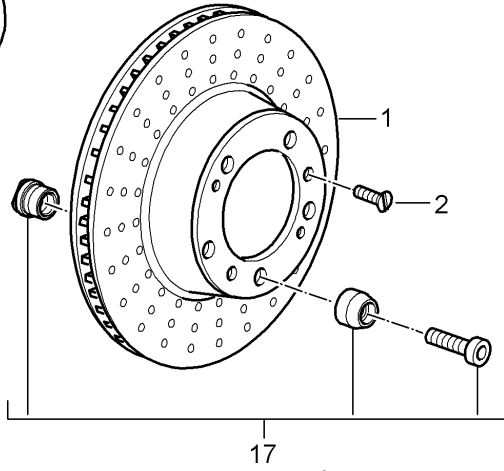

Model: 997T07

Model life 2007>>2009

Pos	Part Number	Description	Remark	Qty	Model
12	N 105 168 01	expanding nut ST 4,8		4	
13	997 606 141 00	Retainer for aerial	front	2	
-	997 652 053 01	Compressor Guide Spare wheel		1	

Model: 997T07

Model life 2007>>2009