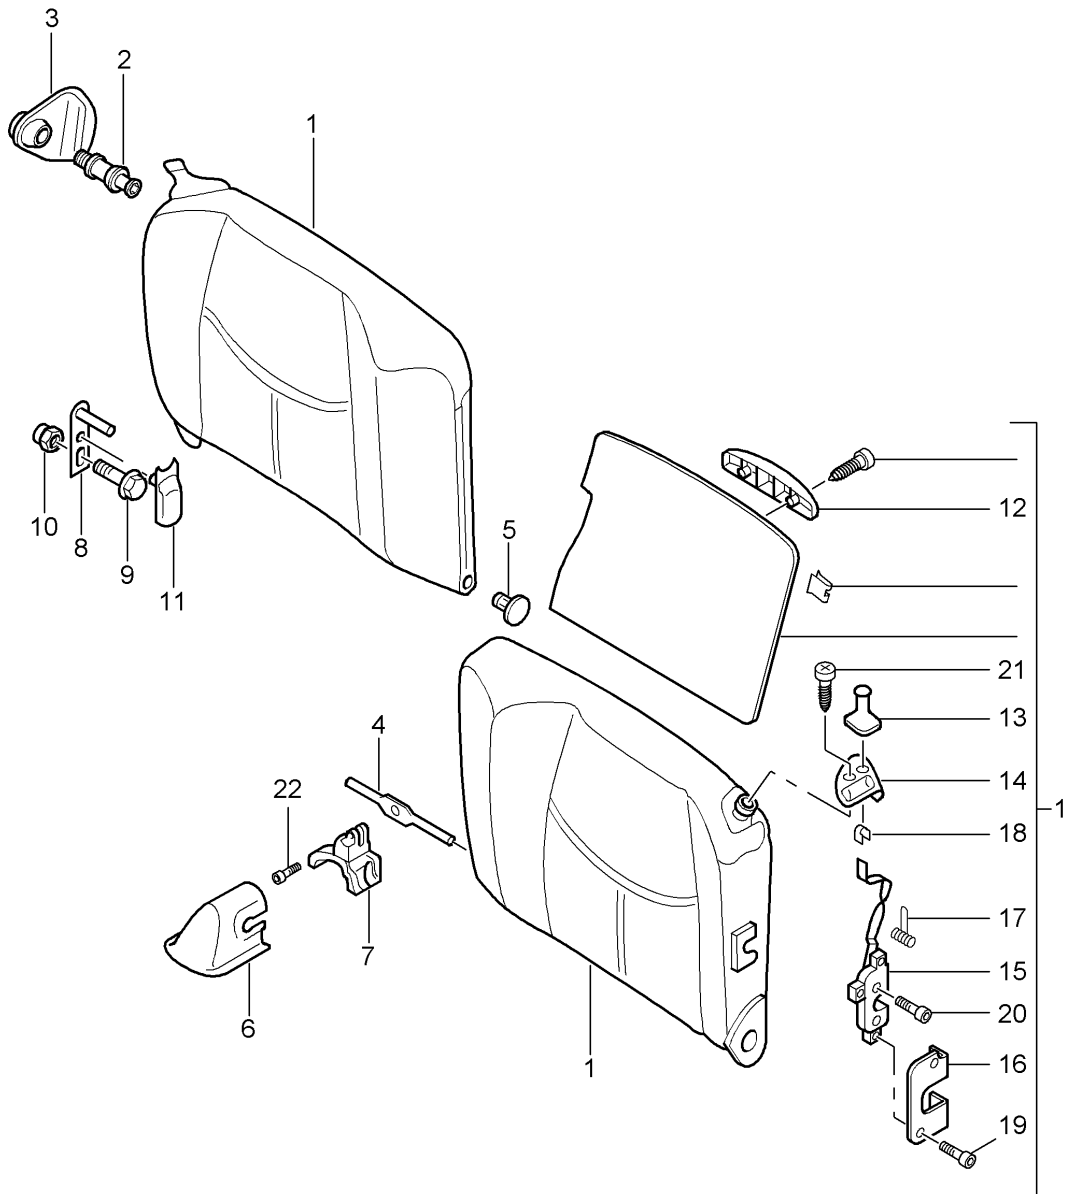

Model: 997T07

Model life 2007>>2009