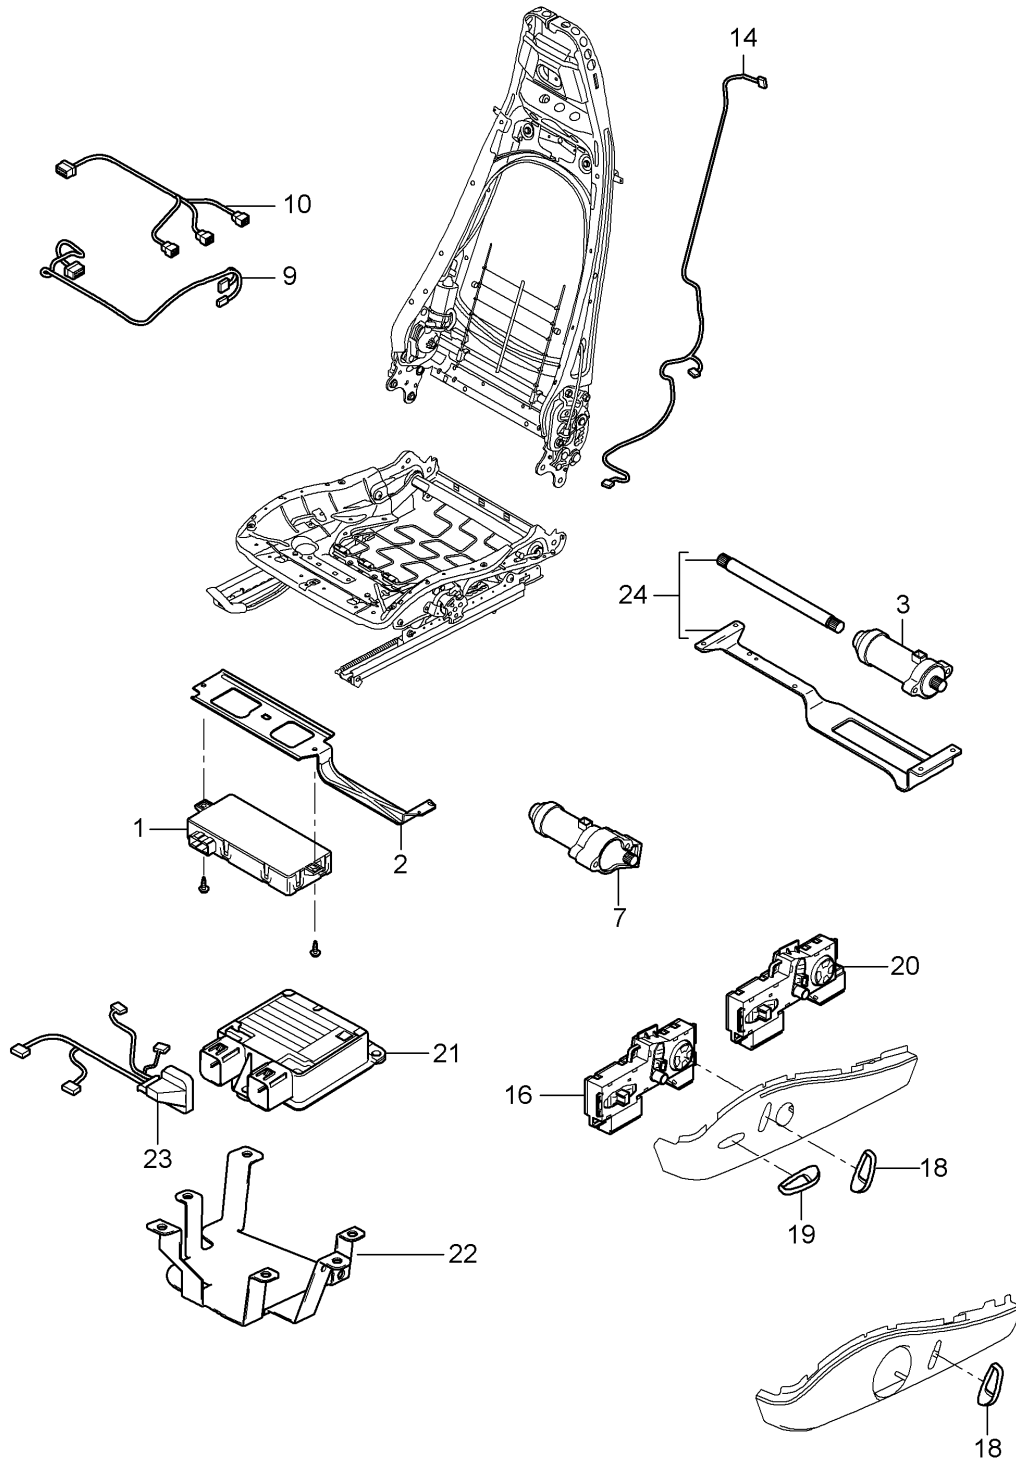

Model: 997T07

Model life 2007>>2009