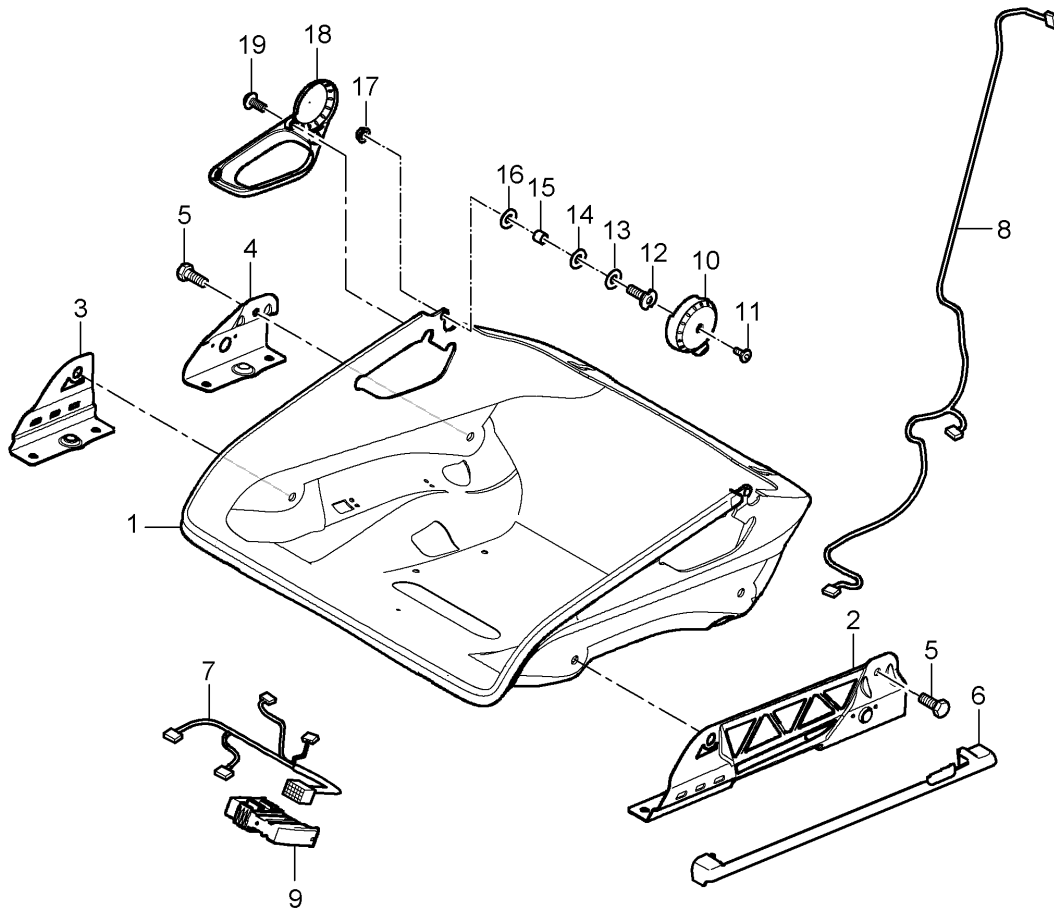

Model: 997T07

Model life 2007>>2009

Model: 997T07 Model life 2007>>2009

Pos	Part Number	Description	Remark	Qty	Model
		bucket seat Collapsible Seat frame Accessories D - MJ 2008>>			TURBO
1	997 521 281 00	Cup Seat frame	left a. right	2	PR:388,389
(1)	997 521 182 00	without: seat occupied recognition Cup Seat frame	right	1	PR:389,560
2	997 521 433 00	with: seat occupied recognition Adapter Seat frame	outer left	1	PR:388,389, 560
(2)	997 521 434 00	Discontinued part Adapter Seat frame	outer right	1	PR:389
3	997 521 436 00	Discontinued part Adapter Seat frame	front, inner right	1	PR:388
(3)	997 521 435 00	Discontinued part Adapter Seat frame	front, inner left	1	PR:389
4	997 521 438 00	without: seat occupied recognition Discontinued part Adapter Seat frame	rear, inner right	1	PR:388
(4)	997 521 437 00	Discontinued part Adapter Seat frame	rear, inner left	1	PR:389
5	999 217 168 01	without: seat occupied recognition Discontinued part Hexagon bolt M 8 X 16 Mount Seat rail		4	
6	997 521 427 03	bucket seat Cover Sensor	left	1	PR:389,560
(6)	997 521 427 03 01C 997 521 426 03	seat occupied recognition Satin black Cover Sensor	right	1	PR:389,560
7	997 521 426 03 01C 997 612 688 10	seat occupied recognition Satin black Wire set		1	PR:389,560
8	997 612 785 10	seat occupied recognition Wire set	left a. right	1	PR:388,389
9	997 618 233 05	Side airbag unit Control unit for seat occupied sensor		1	
10	997 521 563 00	Trim Hinge	left inner	1	
(10)	997 521 563 00 01C 997 521 564 00	Satin black Trim Hinge	right inner	1	
11	997 521 564 00 01C 999 073 456 01	Satin black flat round head bolt M4 X 12 Mount	inner	2