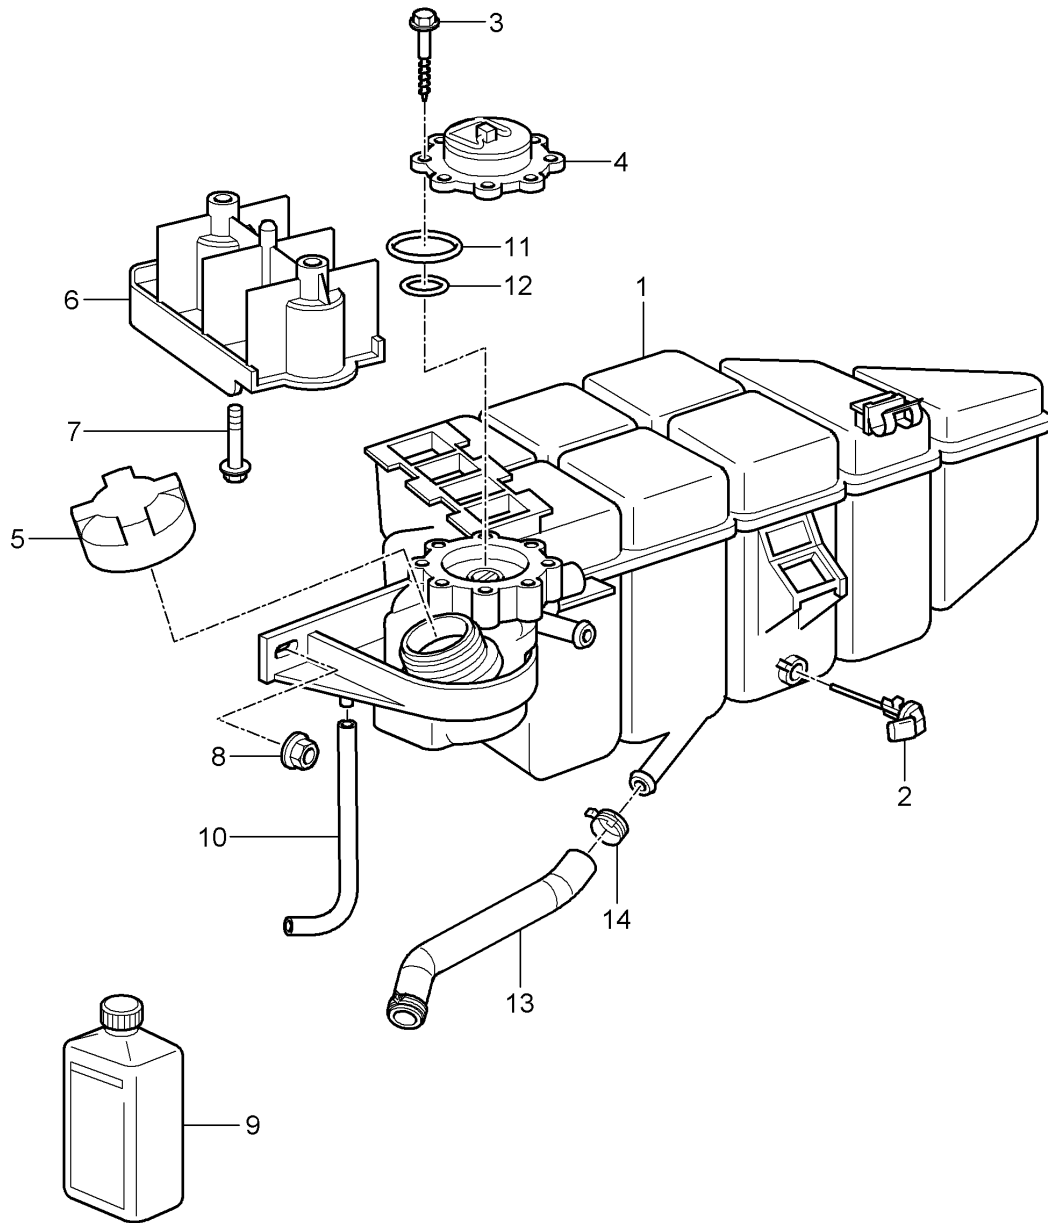

Model: 997T07 Model life 2007>>2009

Pos	Part Number	Description	Remark	Qty	Model
1	997 106 038 02	Radiator Radiator Discontinued part	center	1	
1	997 106 038 04	Radiator		1	
(1)	996 106 037 73	Radiator D - MJ 2008>> Discontinued part		1	PR:101
(1)	996 106 037 75	Radiator D - MJ 2008>>		1	PR:101
-	996 106 545 71	Bungs Water drain valve D - MJ 2008>>		1	PR:101
2	997 106 437 02	Rubber bush		4	
(2)	930 113 430 00	Rubber bush D - MJ 2008>>		4	PR:101
3	997 106 802 00	Spring SCB-26		2	
(3)	996 106 802 17	retaining spring SC-25 D - MJ 2008>>		2	PR:101
-	996 106 802 15	retaining spring SC-08 D - MJ 2008>>		1	PR:101
4	997 504 487 01	Frame for coolant radiator		1	
(4)	997 504 487 80	Frame for coolant radiator D - MJ 2008>>		1	PR:101
5	997 504 485 01	form rail	lower	1	
(5)	997 504 485 80	Radiator Retaining frame Radiator D - MJ 2008>>	lower	1	PR:101
6	900 378 035 01	Hexagon bolt M 6 X 16		2	
7	999 591 882 01	panel nut M 6		2	
8	997 575 141 01	Air guide		1	
(8)	997 575 141 80	Air guide D - MJ 2008>>		1	PR:101
9	997 106 635 02	Water hose Return line		1	
(9)	997 106 635 80	Water hose Return line D - MJ 2008>>		1	PR:101
10	997 106 632 01	Water hose Supply		1	
(10)	997 106 632 80	Water hose Supply D - MJ 2008>>		1	PR:101
11	997 504 489 80	Air guide channel D - MJ 2008>>		1	PR:101
12	999 049 029 01	Hexagon nut T5 D - MJ 2008>>		2	PR:101
13	996 106 801 02	O-ring		2	
14	996 106 801 05	O-ring		2	

Model: 997T07

Model life 2007>>2009