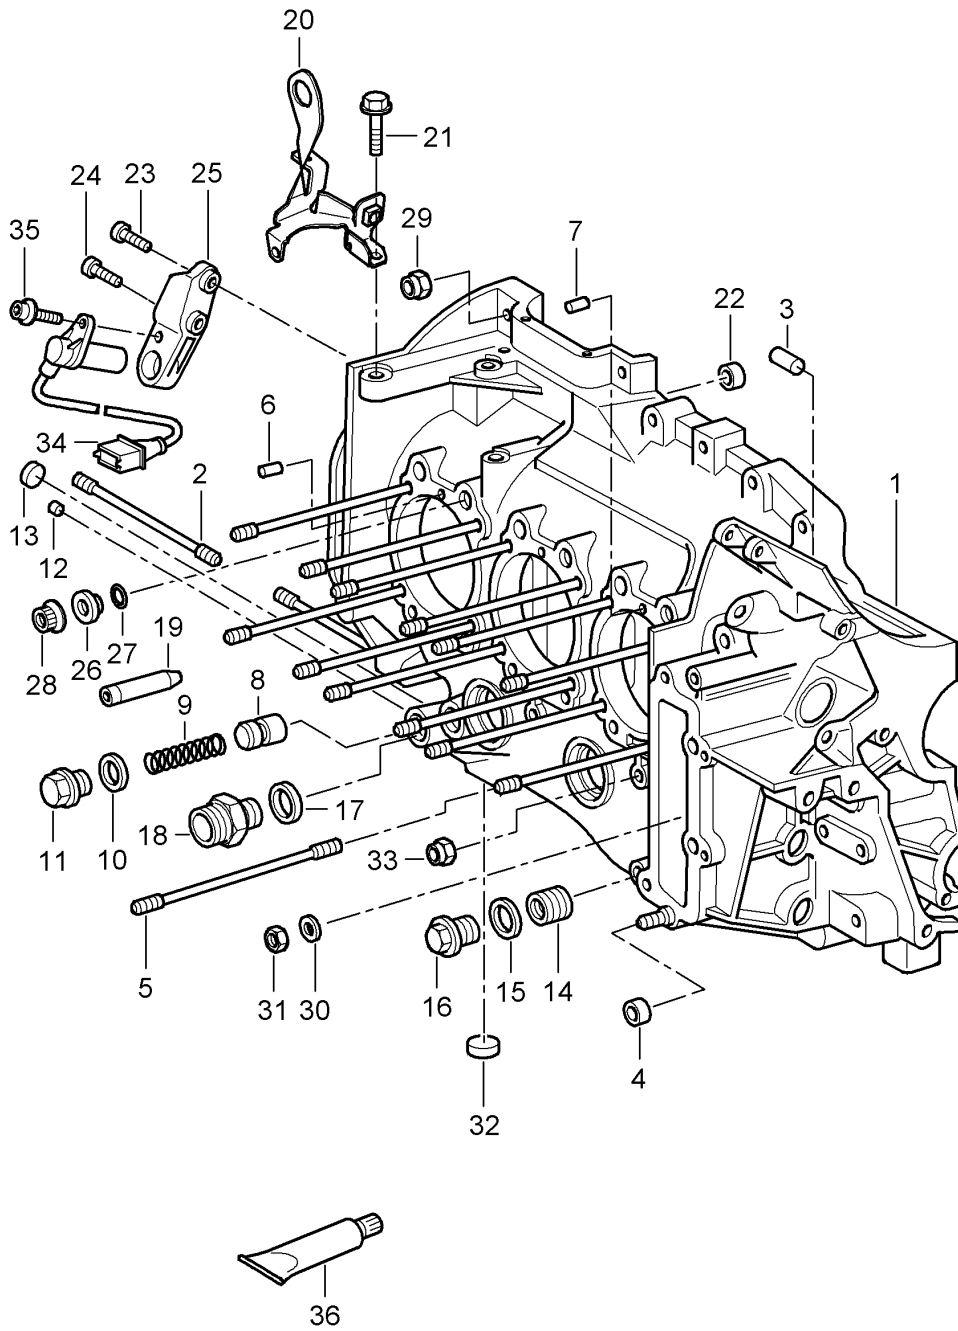

Model: 997T07

Model life 2007>>2009

Model: 997T07 Model life 2007>>2009

Pos	Part Number	Description	Remark	Qty	Model
1	996 101 901 71	Crankcase housing	left	1	9770
2	999 062 099 02	Crankcase housing with studs		2	
2	900 060 096 01	Threaded pin BM 10 X 105 Discontinued part		2	
3	999 501 065 30	Threaded pin BM 10FO X 105		1	
4	901 101 145 00	Sealing cap 9,2 MM		4	
5	996 101 172 70	dowel sleeve		24	
6	900 012 046 00	Threaded pin		2	
7	900 012 057 00	Cylinder pin A 8,0 X 14		2	
8	911 107 512 00	Cylinder pin A 6,0 X 14		1	
9	901 107 531 01	piston		1	
10	900 123 106 30	Pressure spring		1	
11	999 064 026 02	seal ring A18 X 24		1	
12	999 064 026 01	sealing plug M 18 X 24 Discontinued part		1	
12	911 101 186 00	sealing plug AM 18 X 1,5		1	
(12)	911 101 186 01	Bungs 7,5 X 8,0		1	
13	900 036 047 02	Sealing cap oversize 8,5 X 8,0		1	
(13)	911 101 182 01	End cap A 13		1	
14	999 504 127 00	Sealing cap oversize 14,00 X 8,5		1	
15	900 123 118 30	threaded insert 20 X 1,5		1	
16	944 107 197 02	seal ring A 22 X 27		1	
17	900 123 011 30	sealing plug		1	
18	999 136 044 09	seal ring A 22 X 27		1	
19	993 101 018 51	threaded union 18		6	
20	997 101 251 73	Spray jet M 20 X 1,5		1	
21	900 074 040 03	Retaining bar		1	
22	901 101 195 00	Hexagon bolt M 8 X 50		2	
23	900 385 009 01	dowel sleeve		1	PR:480
24	900 385 270 01	Torx screw M 6 X 16		1	PR:480
25	964 101 187 01	Hexagon head bolt M 6 X 35		1	PR:480
26	964 101 313 71	Bracket		12	
26	964 101 313 05	Washer Discontinued part		12	
27	999 701 006 41	Washer		12	
28	959 101 172 70	O-ring 8 X 2		12	
28	959 101 172 00	Nut Discontinued part		12	
28	959 101 172 00	Nut		12	