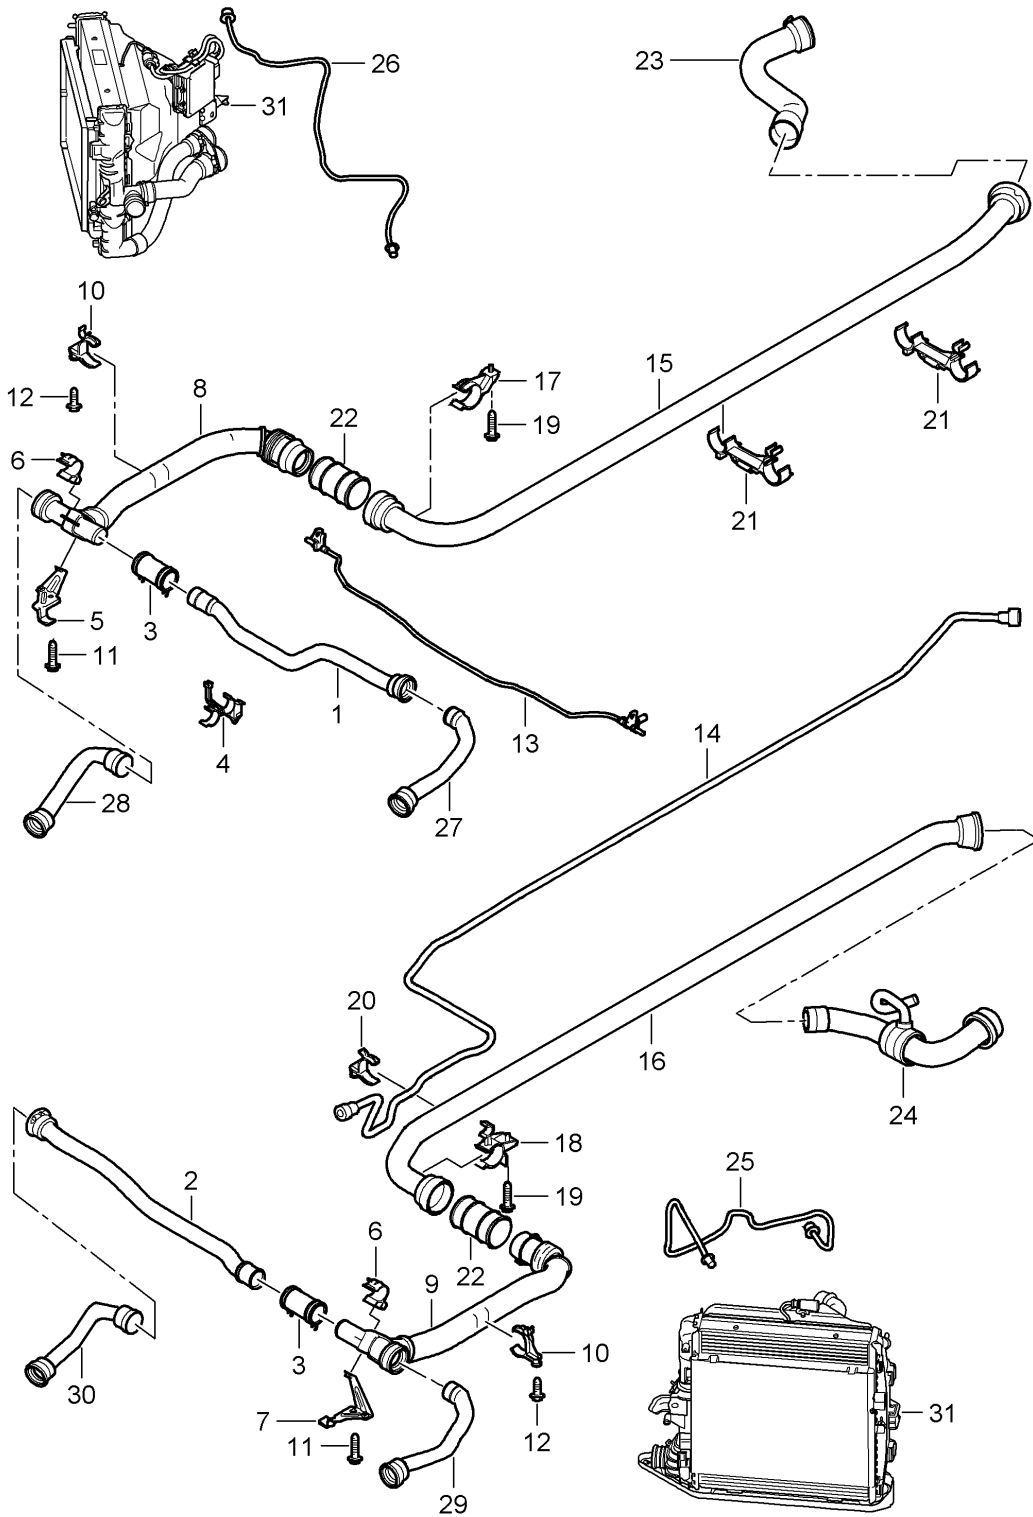

Model: 997T07

Model life 2007>>2009

Model: 997T07 Model life 2007>>2009

Pos	Part Number	Description	Remark	Qty	Model
1	997 106 711 02	Water cooling 2 Water pipe Cross tube Supply Discontinued part		1	9770
1	997 106 711 03	Water pipe Cross tube Supply		1	
2	997 106 720 02	Water pipe Cross tube Return line Discontinued part		1	
2	997 106 720 03	Water pipe Cross tube Return line		1	
3	997 106 723 05	Water hose Discontinued part		2	
3	997 106 723 06	Water hose Discontinued part		2	
3	997 106 723 07	Water hose		2	
4	997 106 525 01	Bracket Water pipe Cross tube	center	1	
5	997 106 574 02	pipe holder Distributor tube	right	1	
6	997 106 526 01	Bracket Cross tube	upper	2	
7	997 106 573 02	pipe holder Distributor tube	left	1	
8	997 106 752 04	Distributor tube Supply		1	
9	997 106 751 04	Distributor tube Return line		1	
10	997 106 413 01	pipe holder Distributor tube		2	
(10)	997 106 413 01	pipe holder Distributor tube	right	1	PR:601
(10)	997 106 414 00	Bracket Distributor tube	left	1	PR:601
11	900 378 013 09	Hexagon bolt M6 X 25		2	
12	900 378 036 09	Hexagon bolt M6 X 12		2	
13	997 106 767 02	Breather line Transverse		1	
14	997 106 227 02	Breather line tunnel		1	
(14)	997 106 227 03	D - MJ 2007>> Breather line tunnel		1	
15	997 106 651 03	D - MJ 2008>> Water pipe Supply tunnel Discontinued part		1	
15	997 106 651 04	Water pipe Supply tunnel		1	
(15)	997 106 651 90	Water pipe Supply tunnel		1	
16	997 106 652 03	Return pipe tunnel		1