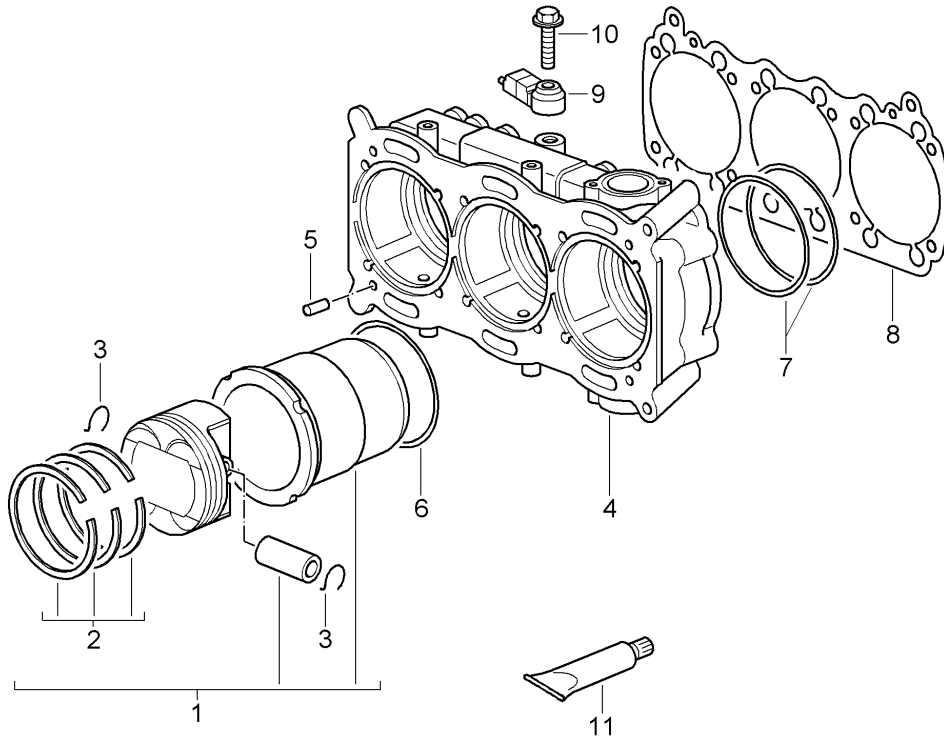

Model: 997T07

Model life 2007>>2009

Model: 997T07

Model life 2007>>2009

Pos	Part Number	Description	Remark	Qty	Model
1	997 103 915 71	Cylinder with pistons Cylinder with pistons Number plate /- 564 - 570 G		6	9770
1	997 103 916 71	Cylinder with pistons Number plate /+ 570 - 576 G		6	
2	997 103 925 70	1 set: piston rings No longer use the part here		6	
2	997 103 071 70	1 set: piston rings		6	
3	999 178 016 00	snap ring		12	
4	997 101 311 70	housing		2	
5	900 012 046 00	Cylinder pin A 8,0 X 14		8	
6	999 707 393 40	O-ring 104,00 X 2,00		6	
7	999 707 394 40	O-ring 110,00 X 2,50		12	
8	997 101 193 71	Cylinder base gasket		2	
9	997 606 121 00	Knock sensor		2	
10	900 385 042 01	Torx screw M 8 X 35		2	
11	000 043 205 10	Grease 80 GR.		1