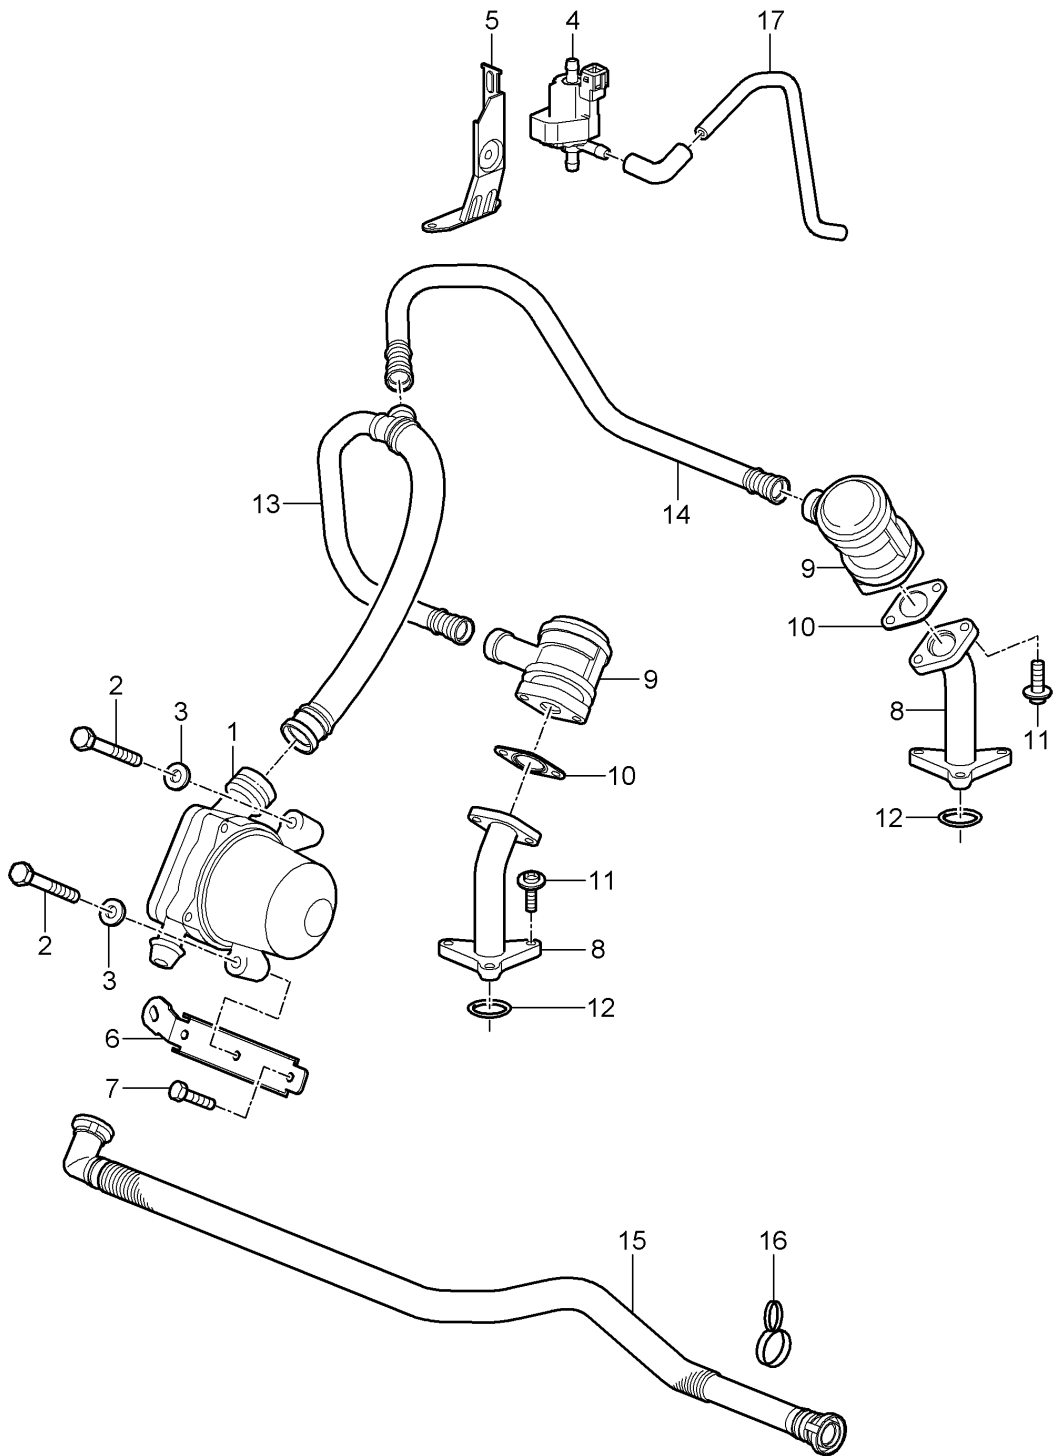

Model: 997T07

Model life 2007>>2009

Model: 997T07

Model life 2007>>2009

Pos	Part Number	Description	Remark	Qty	Model
		Air injection			9770
1	997 605 204 00	Secondary pump		1	
2	900 385 070 01	Torx screw		2	
		M 6 X 50			
2	PAF 008 685 00	Torx screw		2	
		M 6 X 50			
3	999 025 268 01	Washer		2	
		6,4 X 18 X 1,2			
4	996 605 165 00	Change-over valve		1	
-	948 605 167 01	Bracket		1	
		for			
		Change-over valve			
(4)	996 605 123 01	Change-over valve		1	PR:249
5	997 605 101 01	Bracket		1	
		Change-over valve			
6	997 113 105 71	Bracket		1	
		Secondary pump			
7	900 385 041 01	Torx screw		2	
		M 6 X 12			
8	997 113 101 74	Console		2	
9	997 113 203 71	Valve		2	
10	993 113 258 51	Seal		2	
11	900 067 207 01	Bolt with washer		10	
		M 6 X 20			
12	999 707 472 40	O-ring		2	
		20,00 X 2,50			
13	997 113 111 70	Pressure line		1	
		Cyl. 1 - 3			
14	997 113 112 70	Pressure line		1	
		Cyl. 4 - 6			
15	997 113 211 72	Intake hose		1	
16	999 507 857 40	bracket for suction hose		1	
		16,0 / 8,0			
17		Pipe			
		see illustration:	107-000