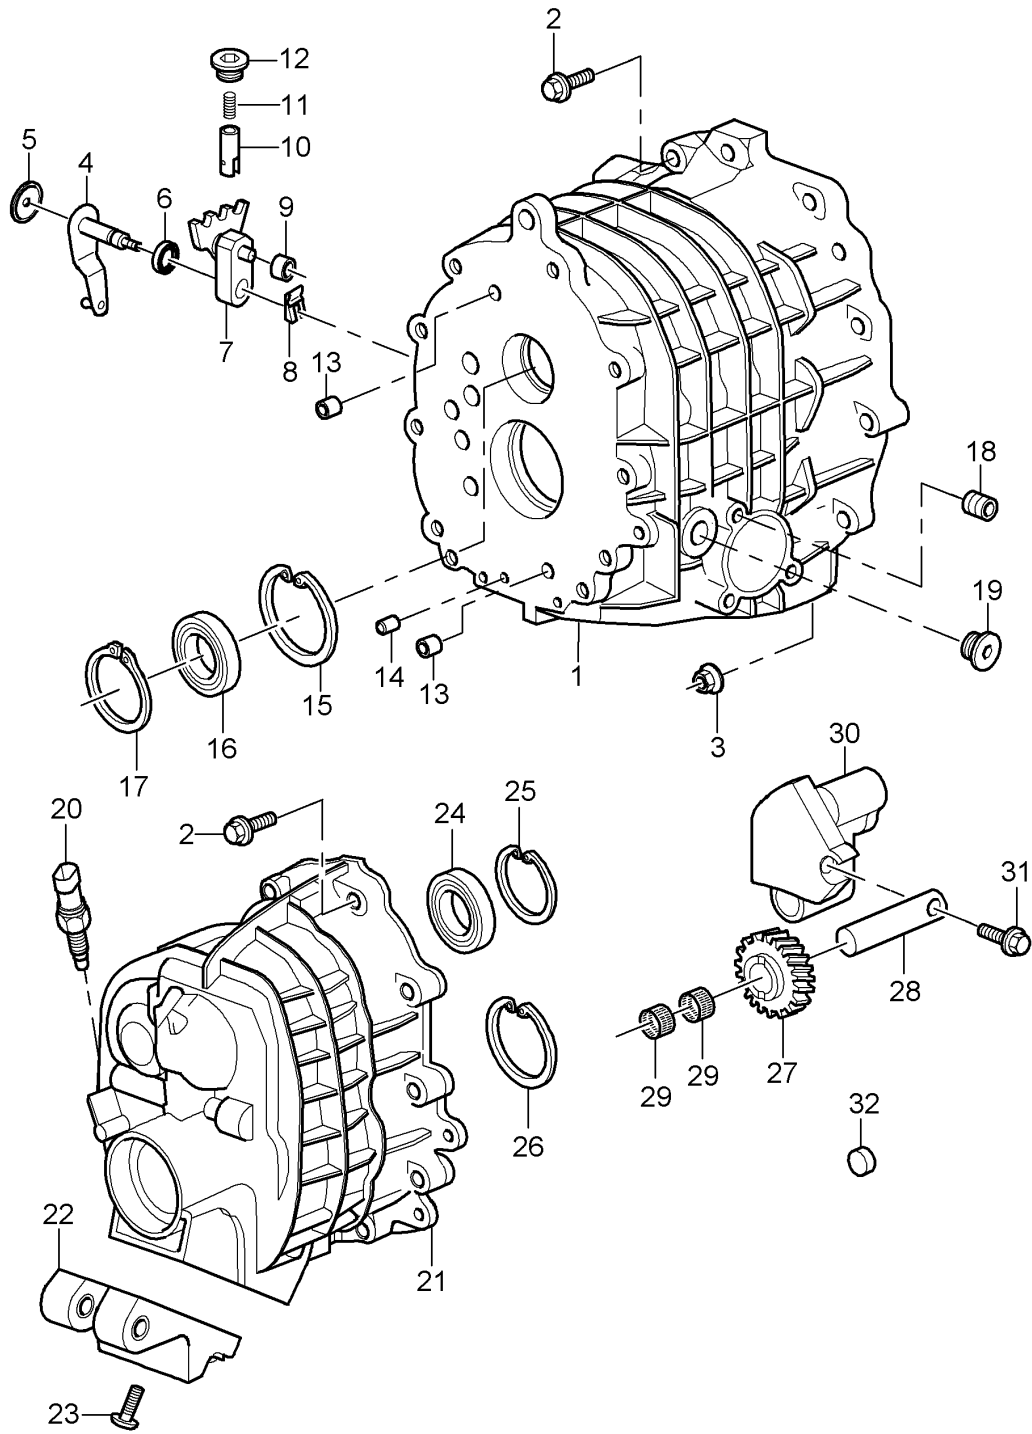

Model: 997T07

Model life 2007>>2009

Model: 997T07

Model life 2007>>2009

Pos	Part Number	Description	Remark	Qty	Model
		Gear housing Gearbox cover			G9788
1	996 301 102 9A	Gear housing		1	
2	900 378 281 01	Hexagon bolt M 8 X 35		20	
3	900 076 064 02	Hexagon nut M 8		2	
4	996 303 031 9A	gearshift lever		1	
5	986 424 133 00	Washer		1	
6	996 303 517 01	Shaft oil seal 15 X 21 X 7		1	
(6)	996 303 517 00	Discontinued part Shaft oil seal 15 X 21 X 7		1	
7	996 303 033 00	Shift segment		1	
8	996 303 383 00	fuse		1	
9	996 303 303 00	roller 20 X 8 X 8		1	
10	996 303 035 00	Pin		1	
11	996 303 235 00	Pressure spring		1	
12	900 908 021 01	sealing plug M 18 X 1,5		1	
13	996 303 515 00	Bearing bush 15 X 17 X 12		2	
14	900 012 144 00	Cylinder pin A 12,0 X 14		2	
15	999 152 031 01	snap ring SB 68 X 1,50		1	
16	999 110 181 00	cylinder roller bearing 30 X 62 X 16		1	
17	900 111 001 00	snap ring SP 62		1	
18	999 504 004 00	threaded insert M 8 X 16		3	
19	N 910 597 01	sealing plug M 22 x 1,5		1	
20	996 606 133 00	Switch		1	
21	996 301 301 9A	Back-up light	rear	1	
22	722 260 006 2	Gearbox cover gearbox mounting		1	
23	999 073 095 01	Gearbox cover fillister hd. bolt M 8 X 30		4	
24	999 110 194 01	cylinder roller bearing 25 X 52 X 15		1	
25	999 152 062 01	snap ring SB 52 X 1,5		1	
26	999 152 024 01	snap ring SB 62 X 1,5		1	
27		reverse gear		1	
28	996 302 228 50	Pin reverse gear	see illustration: 303-001	1	
29	996 302 224 00	Needle cage 20 X 26 X 17		2	
(30)	996 302 225 51	Segment		1	
31	900 378 150 01	Hexagon bolt M 8 X 55		1	
32	999 501 023 30	Sealing cap 6,7		1	
33	996 303 523 01	Bearing bush 13X15X10		2