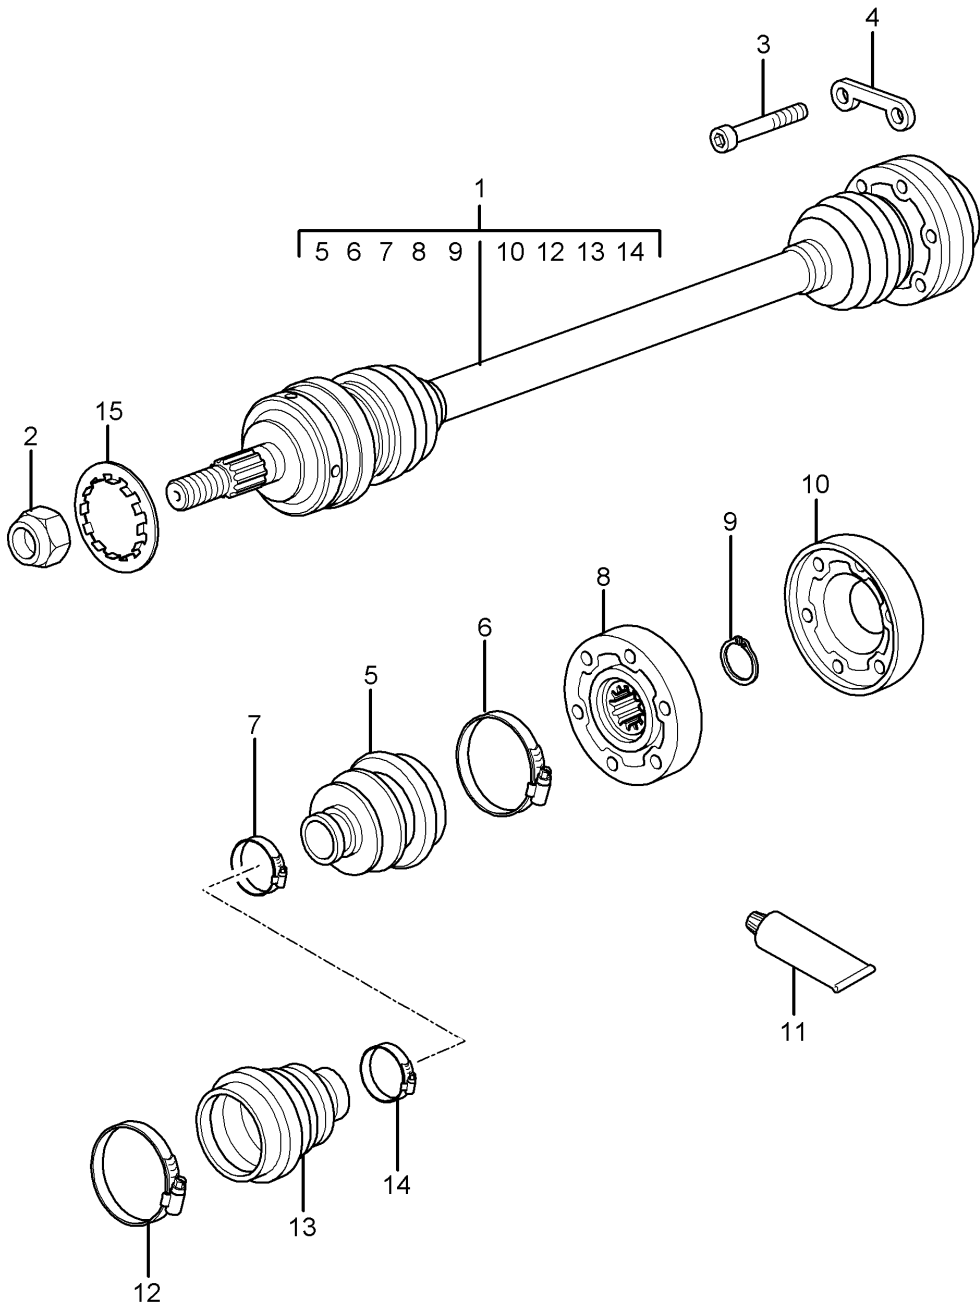

Model: 997T07

Model life 2007>>2009

Model: 997T07

Model life 2007>>2009

Pos	Part Number	Description	Remark	Qty	Model
		Drive shaft			TURBO
1	997 349 038 01	Drive shaft		2	
(2)	999 084 641 02	Locknut M 22 X 1,5		2	
3	900 067 073 09	Socket head bolt M 8 X 45		12	
(3)	900 067 073 02	Discontinued part Socket head bolt M 8 x 45		12	
(4)	996 349 191 01	Spacer Discontinued part		6	
(4)	9P1 407 306	Spacer		6	
5	996 349 293 00	Dust bellows		2	
-	996 349 959 00	Bellow support for Dust bellows		2	
6	997 349 957 00	Clip		2	
7	996 349 257 03	Clip		2	
8	996 349 030 00	Joint		2	
9	900 041 011 01	Securing ring		2	
10	996 349 267 00	End cap Discontinued part		2	
10	996 349 267 01	End cap		2	
11	000 043 110 01	Grease 1 100-gramme tube		X	
(11)	000 043 205 36	sealant Drive shaft 1 100-gramme tube		X	
12	996 349 257 00	Clip		2	
13	996 349 291 00	Dust bellows		2	
14	996 349 257 01	Clip		2	
15	997 349 269 00	protective ring		2