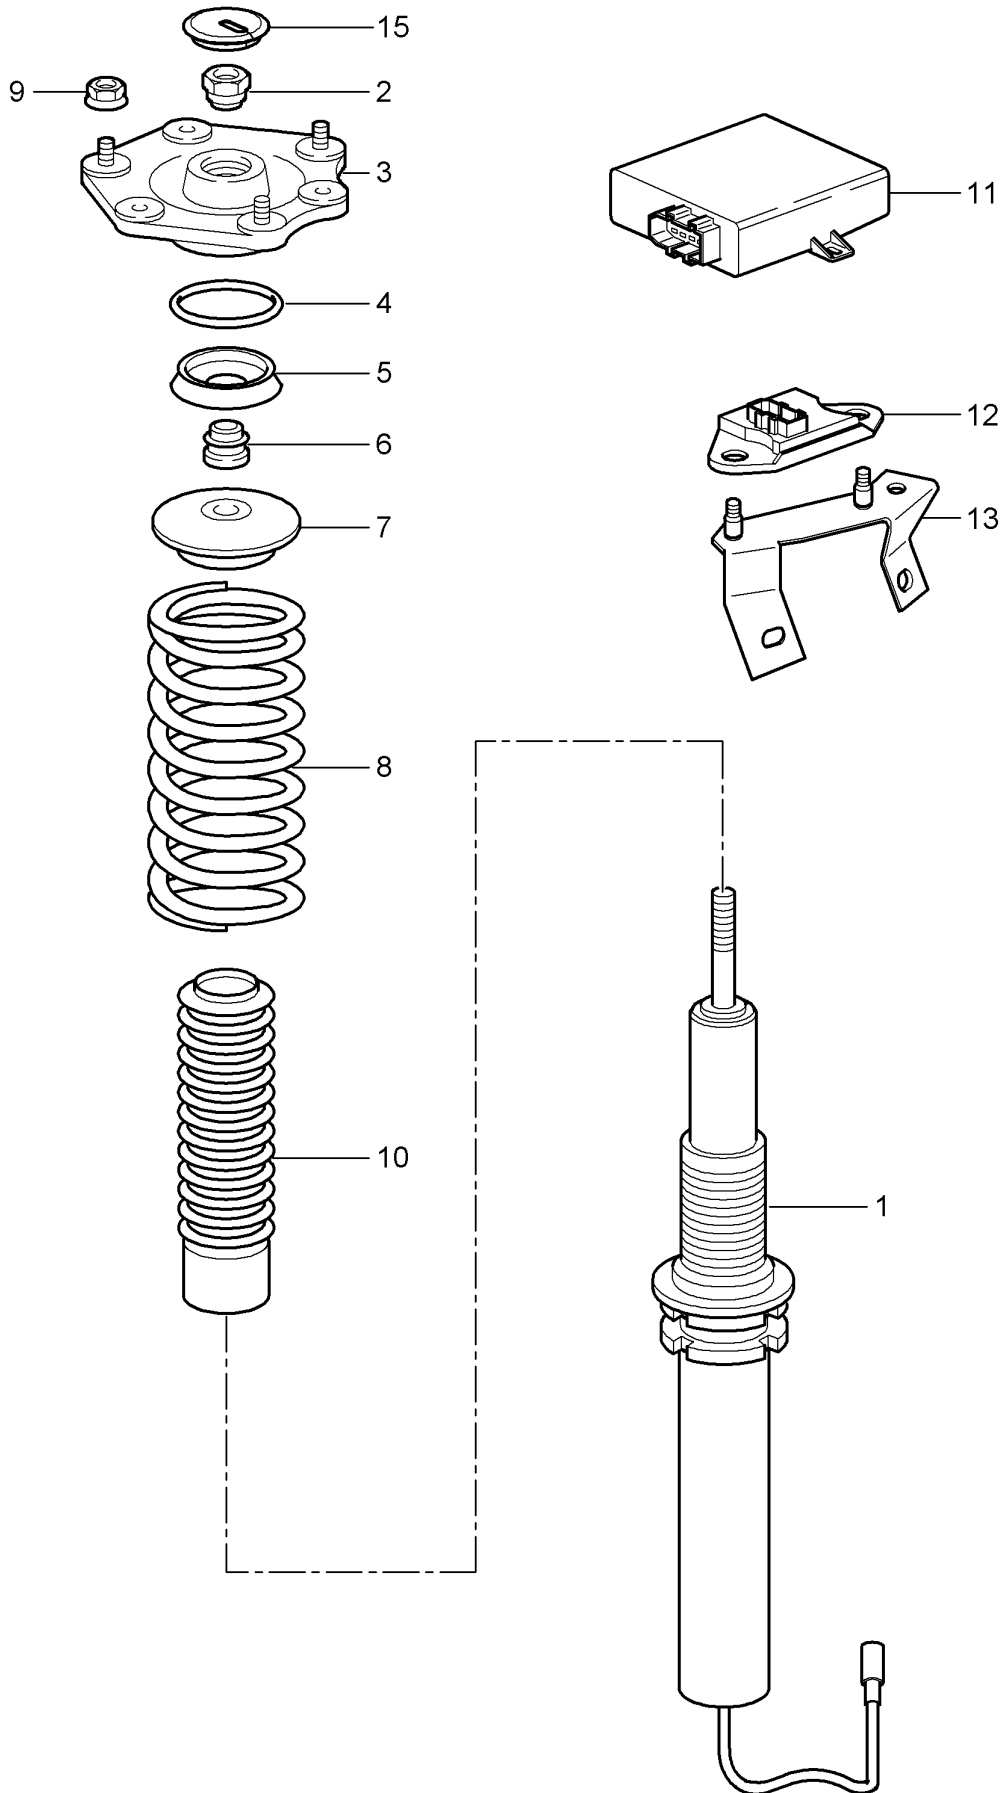

Model: 997T07

Model life 2007>>2009