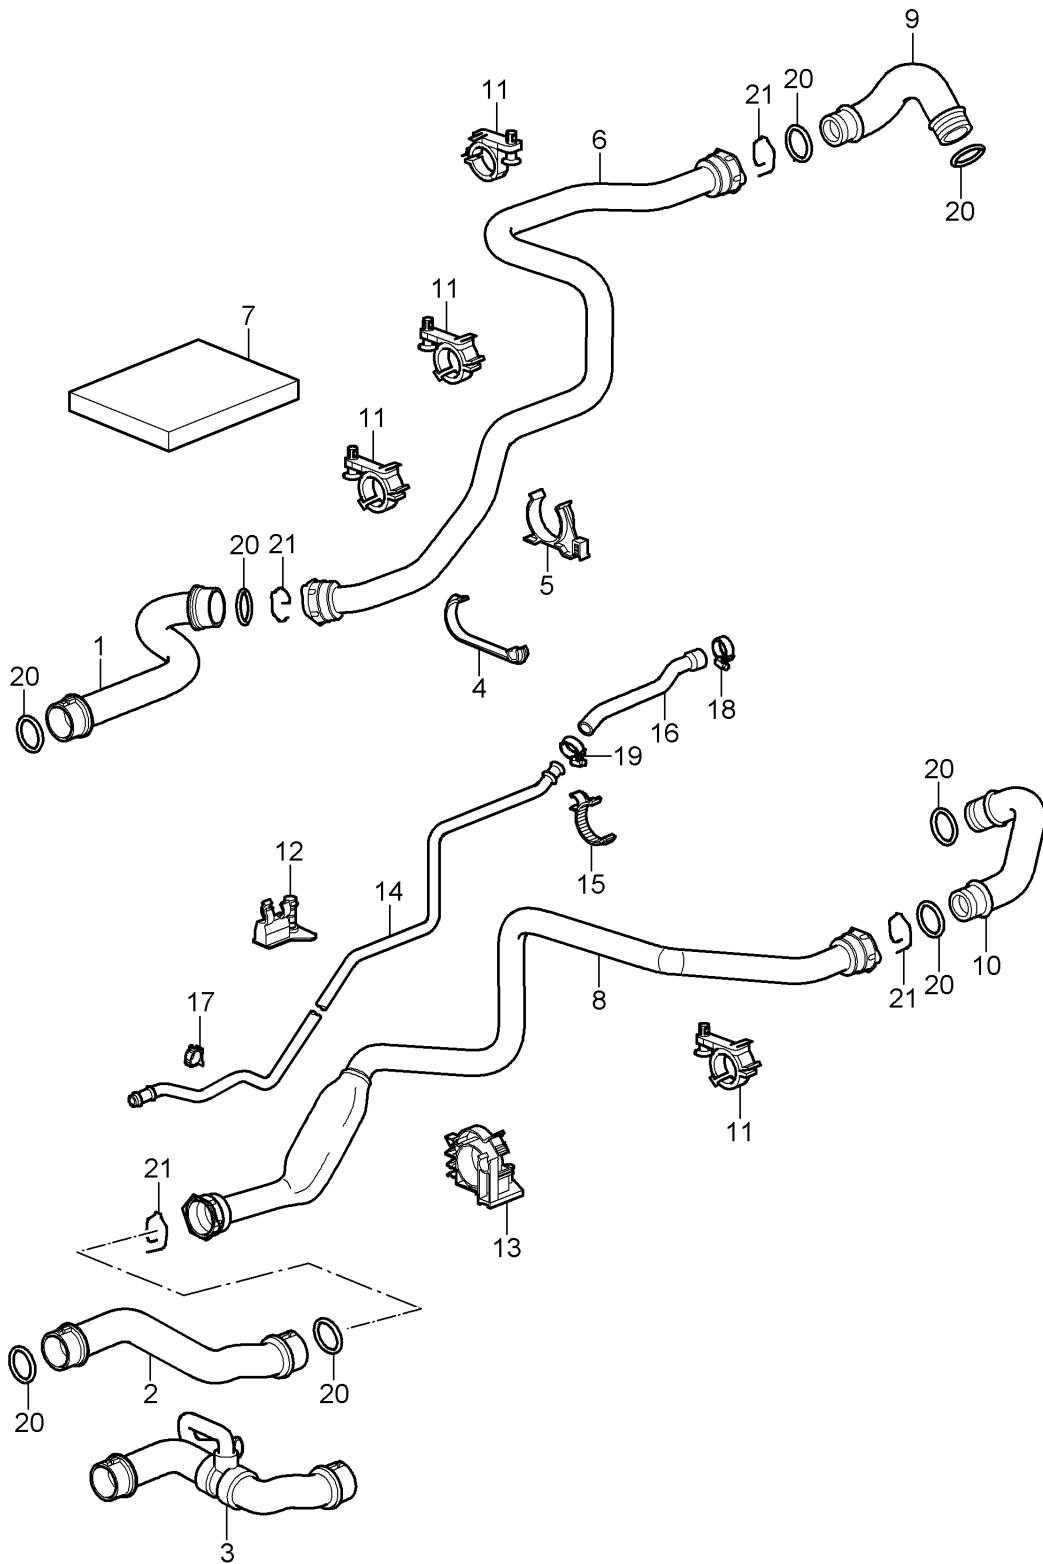

Model: 997T07

Model life 2007>>2009

Model: 997T07 Model life 2007>>2009

Pos	Part Number	Description	Remark	Qty	Model
1	997 106 740 05	Water cooling 1 Water hose Supply		1	
2	997 106 741 05	Water hose Return line Discontinued part		1	PR:480
3	997 106 742 03	Water hose Return line D - MJ 2007>> - MJ 2007		1	PR:249
(3)	997 106 742 04	Water hose Return line D - MJ 2008>> Discontinued part		1	PR:249
(3)	997 106 742 05	Water hose Return line D - MJ 2008>>		1	PR:249
(3)	997 106 889 95	Water hose Return line D - MJ 2008>> Discontinued part		1	PR:101
(3)	997 106 889 96	Water hose Return line D - MJ 2008>>		1	PR:101
4	997 106 426 00	Bracket		1	
5	997 106 427 01	Bracket		1	
6	997 106 610 02	Coolant pipe Supply Discontinued part		1	
6	997 106 610 03	Coolant pipe Supply Discontinued part		1	
6	997 106 610 31	Coolant pipe Supply		1	
7	999 551 166 40	felt strip		1	
8	997 106 069 00	Coolant pipe Return line		1	
9	997 106 501 01	Water hose Supply		1	
10	997 106 502 00	Water hose Return line		1	
11	996 106 417 73	Bracket To Use		4	
(11)	996 106 417 73	with: Coolant pipe 997.106.610.02 997.106.610.03 Bracket To Use		3	
(11)	997 106 457 32	with: Coolant pipe 997.106.610.31 Bracket To Use		1	
12	997 106 428 01	with: Coolant pipe 997.106.610.31 Bracket		1	
13	997 106 429 01	Bracket		1	
14	997 106 682 03	Breather line D >> - MJ 2007		1