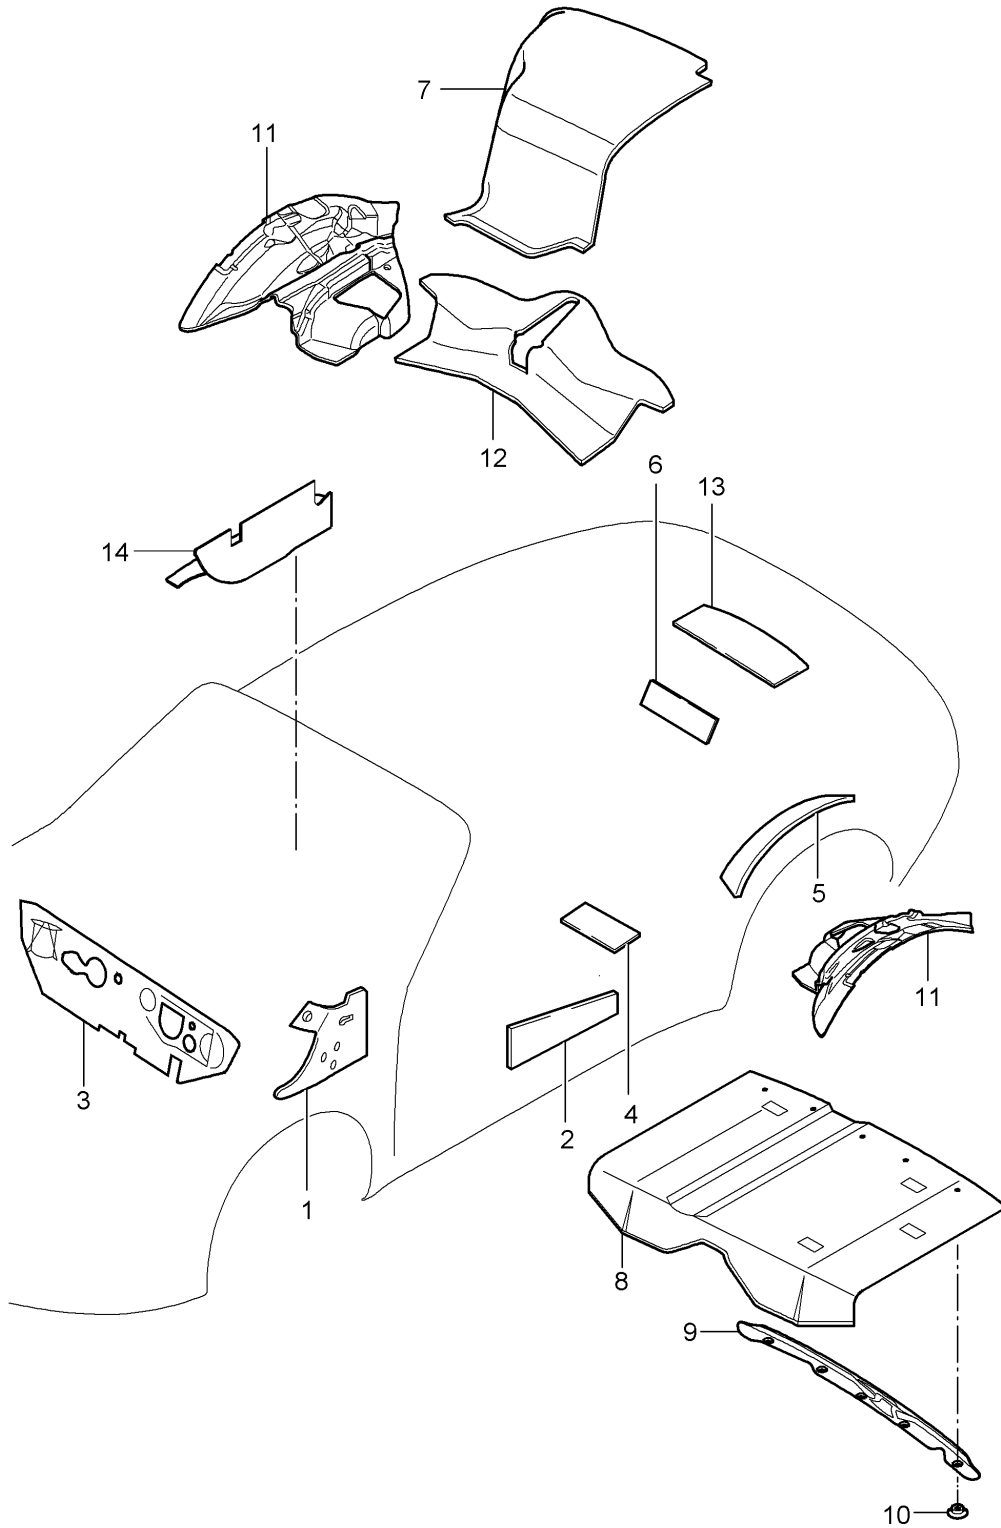

Model: 997T07

Model life 2007>>2009

Model: 997T07 Model life 2007>>2009

Pos	Part Number	Description	Remark	Qty	Model
1	997 556 605 00	Body Sound proofing 1 Sound absorber	left	1	CABRIO
(1)	997 556 606 00	Wheel housing Sound absorber	front right	1	
2	997 556 531 01	Wheel housing sound absorber for door	front	2	
3	997 556 723 00	Sound absorber Firewall	lhd	1	PR:098
4	997 556 503 00	Insulation for floor		2	
5	997 556 507 01	sound absorb.for wheel housing	left	1	
(5)	997 556 508 01	sound absorb.for wheel housing	rear right	1	
6	997 556 511 00	sound absorber for rear panel	rear	1	
(7)	997 556 611 00	Sound absorber Convertible top tray	lower left	1	
7	997 556 612 00	Sound absorber Convertible top tray	right	1	
8	997 556 711 02	Sound absorber		1	
8	997 556 711 03	D - MJ 2007>> - MJ 2007 Sound absorber		1	
9	996 556 761 01	Engine bay retaining strip		1	
10	999 049 020 40	Engine bay Plastic nut		5	
(11)	997 556 657 01	T5/30 X 5,1 Sound absorber	left	1	
11	997 556 658 01	Wheel housing liner Sound absorber	rear right	1	
12	997 556 653 00	Wheel housing liner Sound absorber	rear	1	
13	997 556 521 00	Control units sound absorber for rear panel		1	
14	997 556 634 00	Sound absorber Subwoofer	upper	1	PR:680