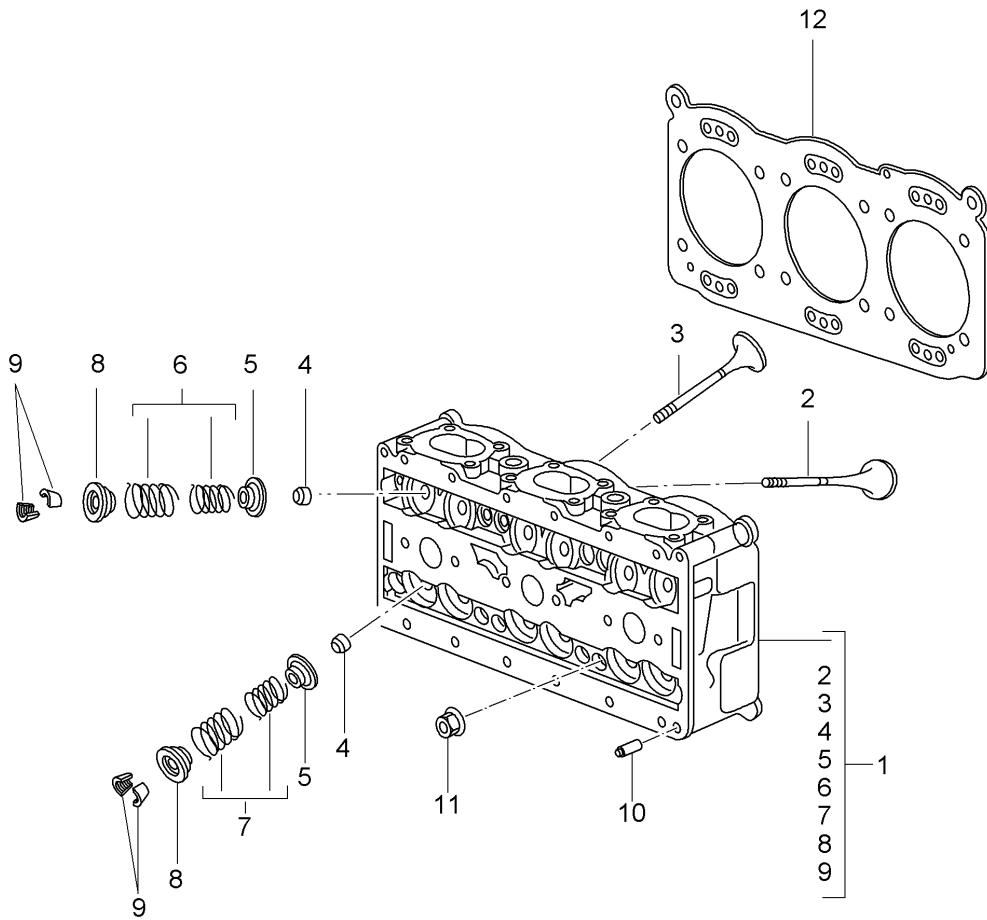

Model: 997T07

Model life 2007>>2009

Model: 997T07

Model life 2007>>2009

Pos	Part Number	Description	Remark	Qty	Model
1	997 104 001 72	Cylinder head Cylinder head Ready for installation		2	9770
2	996 105 111 72	Inlet valve		12	
3	996 105 113 72	exhaust valve		12	
4	996 105 115 52	Valve stem seal		24	
5	996 105 117 74	spring disc		24	
6	996 105 093 70	1 set of valve springs		12	
7	997 105 025 71	1 set of valve springs		12	
8	996 105 121 73	spring disc		24	
9	996 105 123 52	cotter, split		48	
10	900 012 046 00	Cylinder pin		4	
11	996 104 382 70	Cylinder head nut Discontinued part		24	
11	996 104 382 71	Cylinder head nut		24	
12	997 104 170 71	Cylinder head gasket		2