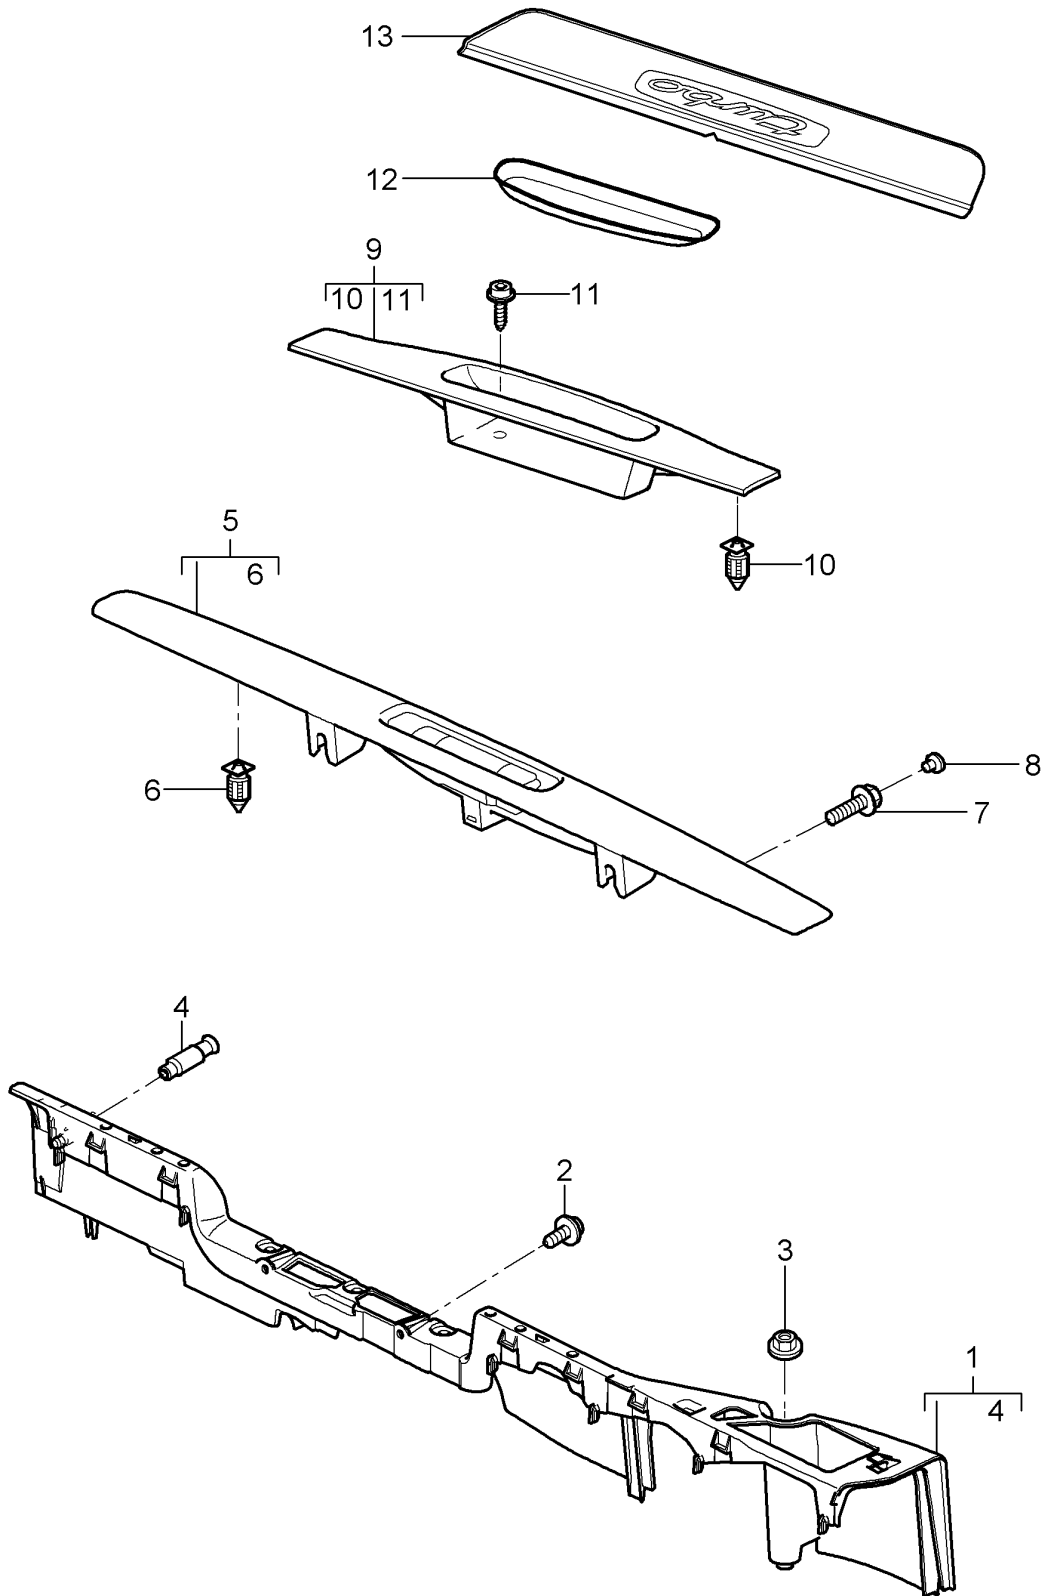

Model: 997T07

Model life 2007>>2009

Pos	Part Number	Description	Remark	Qty	Model
16		T5/16 X 11,2 Mount Bracket Flooring Floor mats Set See group 8/07/06		1	
17	999 902 054 40	Tequipment catalogue Fixing plate for Floor mats		4	

Model: 997T07

Model life 2007>>2009