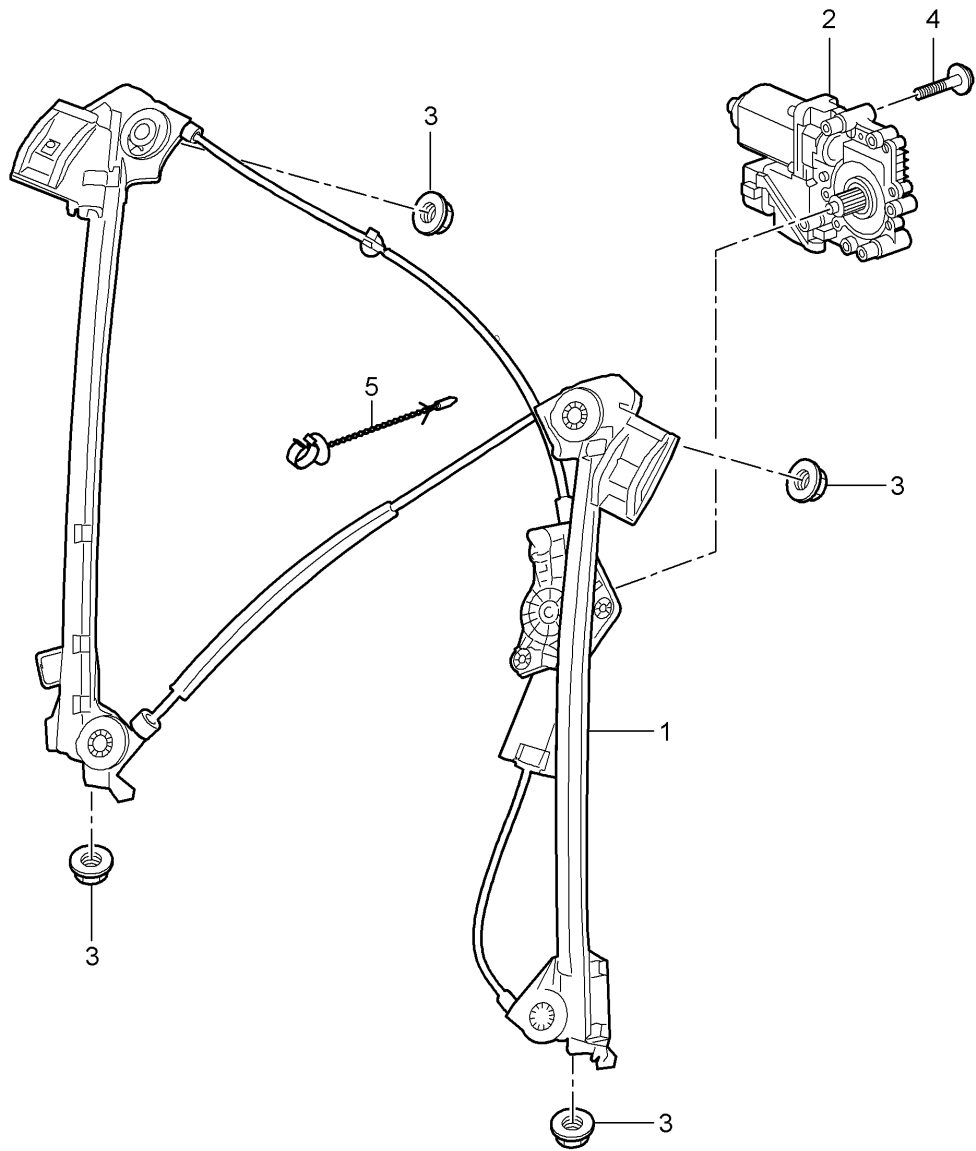

Model: 997T07

Model life 2007>>2009

Model: 997T07

Model life 2007>>2009

Pos	Part Number	Description	Remark	Qty	Model
1	997 542 075 02	Window regulator		1	
(1)	997 542 076 02	Window regulator	left	1	
2	997 624 191 00	Window regulator	right	1	
		Electric motor	left lhd	1	PR:098
		D >> - MJ 2007			
2	997 624 181 05	Electric motor	left lhd	1	PR:098
		D - MJ 2008>>			
(2)	997 624 192 00	Electric motor	right lhd	1	PR:098
		D >> - MJ 2007			
(2)	997 624 182 05	Electric motor	right lhd	1	PR:098
		D - MJ 2008>>			
(2)	997 624 182 06	Discontinued part			
		Electric motor	right lhd	1	PR:098
		D - MJ 2008>>			
3	900 380 015 09	Hexagon nut		4	
		M6			
4	999 919 209 09	fillister hd. bolt		3	
		M 5 X 22			
5	987 542 941 00	Clip		1	
		Bowden cable			
		Window regulator			