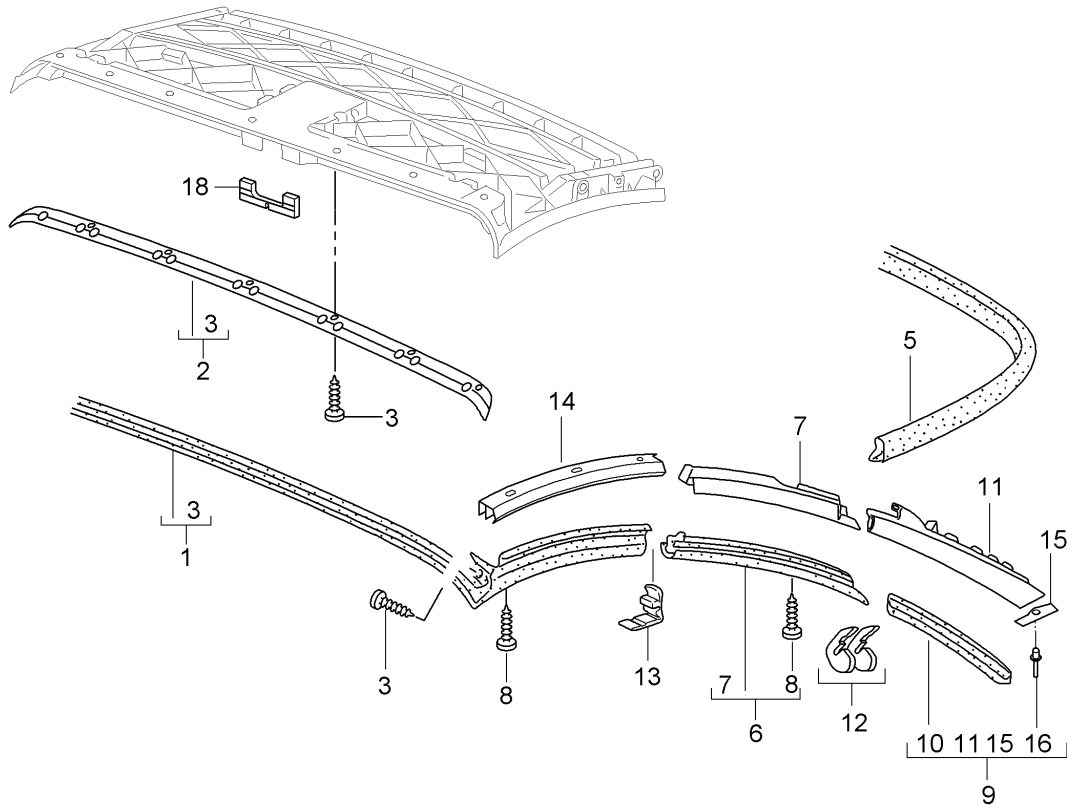

Model: 997T07

Model life 2007>>2009

Model: 997T07 Model life 2007>>2009

Pos	Part Number	Description	Remark	Qty	Model
1	997 561 327 00	Convertible top Seal roof frame seal		1	
1	997 561 937 00	D >> - MJ 2008 roof frame seal		1	
2	997 561 501 00	Set D - MJ 2009>> retaining strip		1	
2	997 561 951 00	D >> - MJ 2008 retaining strip		1	
3	999 141 036 09	Set D - MJ 2009>> fillister hd. bolt		7	
5	997 561 949 00	Seal		1	
6	997 561 913 01	Roof arch Gaskets Assembly kit	left	1	
6	997 561 913 02	D >> - MJ 2008 Gasket set Assembly kit	left	1	
(6)	997 561 914 01	D - MJ 2009>> Gaskets Assembly kit	right	1	
(6)	997 561 914 02	Gasket set Assembly kit D - MJ 2009>>	right	1	
7	997 561 355 01	Sealing frame	left	1	
(7)	997 561 355 01 A09	Black		1	
(7)	997 561 356 01	Sealing frame	right	1	
(7)	997 561 356 01 A09	Black		1	
8	999 919 152 09	fillister hd. bolt		X	
9	997 561 923 01	roof frame seal Assembly kit	left	1	
9	997 561 923 03	D >> - MJ 2008 Gaskets Assembly kit	left	1	
(9)	997 561 924 01	D - MJ 2009>> roof frame seal Assembly kit	right	1	
(9)	997 561 924 03	D >> - MJ 2008 Gaskets Assembly kit	right	1	
10	997 561 903 00	D - MJ 2009>> roof frame seal	left	1	
(10)	997 561 904 00	D >> - MJ 2008 roof frame seal	right	1	
11	997 561 319 01	D >> - MJ 2008 Sealing frame	left	1	
11	997 561 319 03	D >> - MJ 2008 Sealing frame	left	1	
(11)	997 561 319 03 A09	D - MJ 2009>> Black		1	
(11)	997 561 320 01	Sealing frame D >> - MJ 2008	right	1	
(11)	997 561 320 03	Sealing frame D - MJ 2009>>	right	1	
12	997 561 320 03 A09	Black		2	
13	996 561 935 00	Filler piece Set		2	
13	997 561 813 00	Filler piece	left	1	
(13)	997 561 814 00	Filler piece	right	1	
14	996 561 527 00	roof frame Support	front left	1