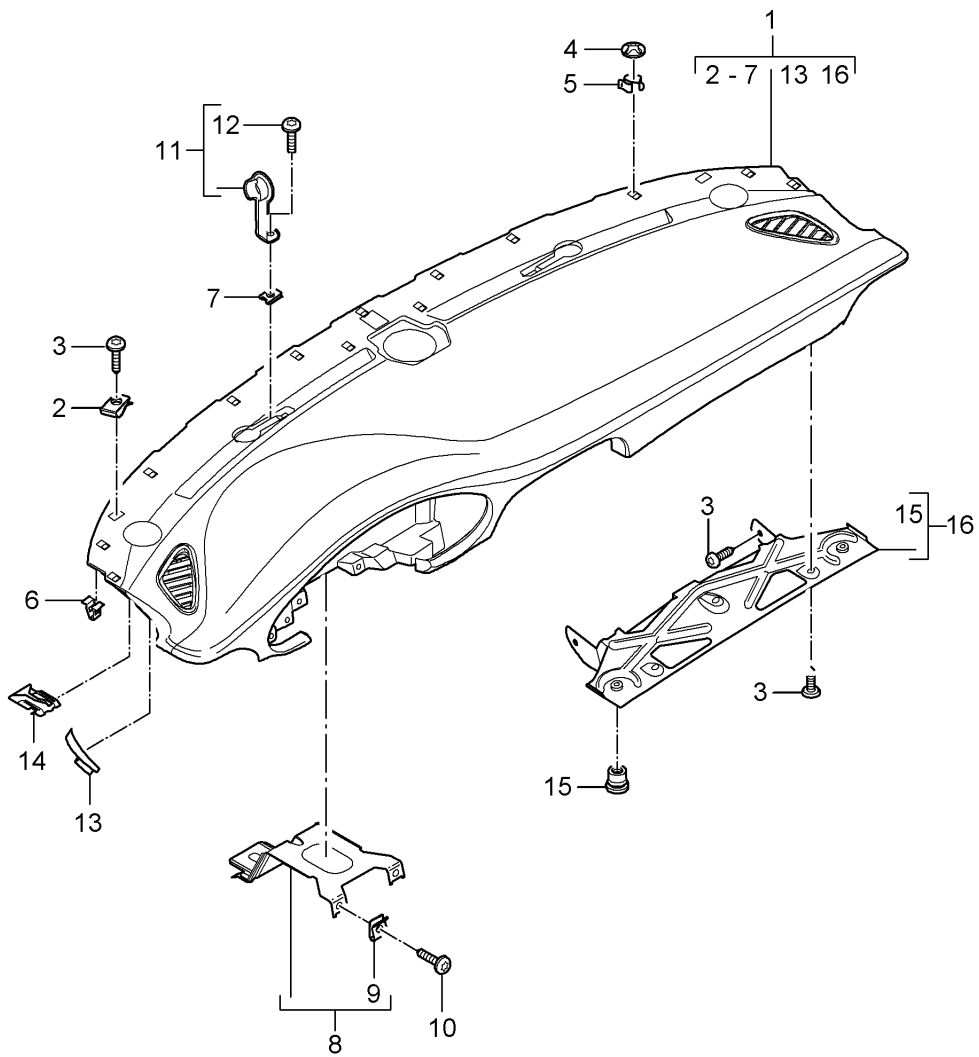

Model: 997T07 Model life 2007>>2009

Pos	Part Number	Description	Remark	Qty	Model
1	997 556 605 00	Body Sound proofing 1 Sound absorber	left	1	CABRIO
(1)	997 556 606 00	Wheel housing Sound absorber	front right	1	
2	997 556 531 01	Wheel housing sound absorber for door	front	2	
3	997 556 723 00	Sound absorber Firewall	lhd	1	PR:098
4	997 556 503 00	Insulation for floor		2	
5	997 556 507 01	sound absorb.for wheel housing	left	1	
(5)	997 556 508 01	sound absorb.for wheel housing	rear right	1	
6	997 556 511 00	sound absorber for rear panel	rear	1	
(7)	997 556 611 00	Sound absorber Convertible top tray	lower left	1	
7	997 556 612 00	Sound absorber Convertible top tray	right	1	
8	997 556 711 02	Sound absorber		1	
8	997 556 711 03	D - MJ 2007>> - MJ 2007 Sound absorber		1	
9	996 556 761 01	Engine bay retaining strip		1	
10	999 049 020 40	Engine bay Plastic nut		5	
(11)	997 556 657 01	T5/30 X 5,1 Sound absorber	left	1	
11	997 556 658 01	Wheel housing liner Sound absorber	rear right	1	
12	997 556 653 00	Wheel housing liner Sound absorber	rear	1	
13	997 556 521 00	Control units sound absorber for rear panel		1	
14	997 556 634 00	Sound absorber Subwoofer	upper	1	PR:680

Model: 997T07

Model life 2007>>2009