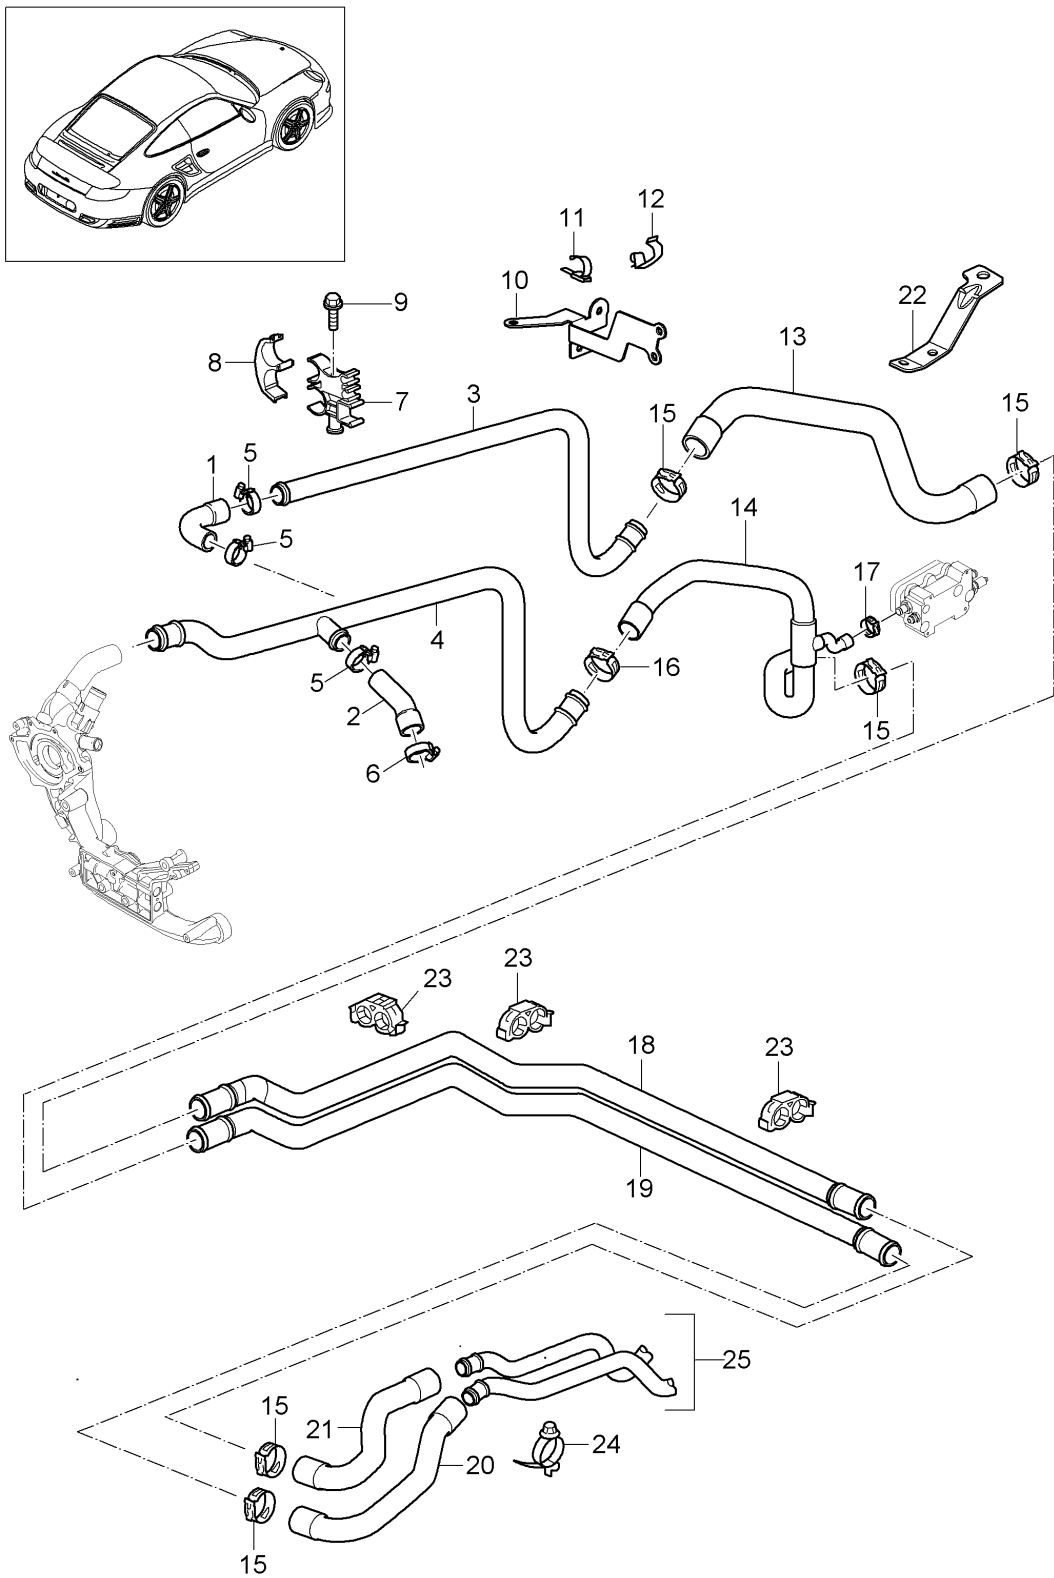

Model: 997T07

Model life 2007>>2009

Model: 997T07

Model life 2007>>2009

Pos	Part Number	Description	Remark	Qty	Model
		Lines heater GT2			9770+ PR:101
1	997 106 233 72	Hose Supply		1	
2	997 106 328 72	Water hose Return line		1	
3	997 106 252 71	Water pipe Supply		1	
4	997 106 254 71	Water pipe Return line		1	
5	999 512 552 01	Hose clamp		3	
6	999 512 346 01	20- 32/9 Hose clamp		1	
7	997 106 455 71	16- 27/9 Retainer for coolant hose		2	
8	997 106 456 71	Retaining bar		2	
9	900 385 111 01	Torx screw M 6 X 55		2	
10	997 106 450 71	Bracket		1	
11	999 651 300 40	Hose bracket 25,0 - 30,0		1	
12	999 507 728 40	Bracket 18,0 - 19,0		1	
13	997 106 434 90	Water hose Supply		1	
14	996 106 422 75	Return hose Discontinued part		1	
(14)	996 106 422 78	Return hose		1	
15	999 512 658 09	Hose clamp B27 X 12		7	
16	999 512 662 09	Hose clamp B32 X 12		1	
17	999 512 656 09	Hose clamp B25 X 12		1	
18	996 106 312 72	Water pipe Supply		1	
19	996 106 322 72	Water pipe Return line		1	
20	996 106 212 74	Hose Supply Discontinued part		1	
20	996 106 212 75	Hose Supply		1	
21	996 106 222 74	Return hose Discontinued part		1	
21	996 106 222 75	Return hose		1	
22	996 106 526 90	Bracket		1	
23	999 507 700 41	Hose bracket		3	
24	999 513 023 40	Cable ties 15 - 40		2	
25		Water pipe heater see illustration:	813-000