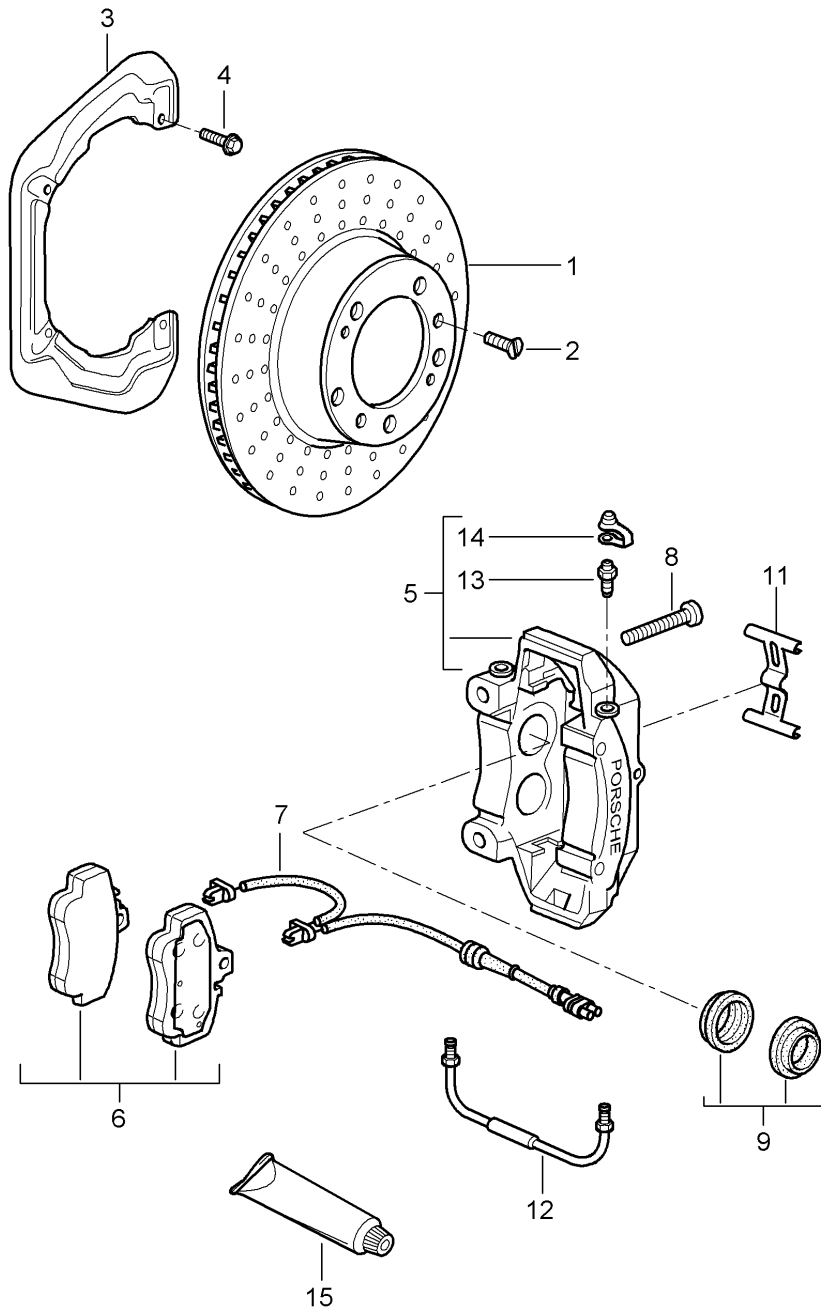

Model: 997T07

Model life 2007>>2009