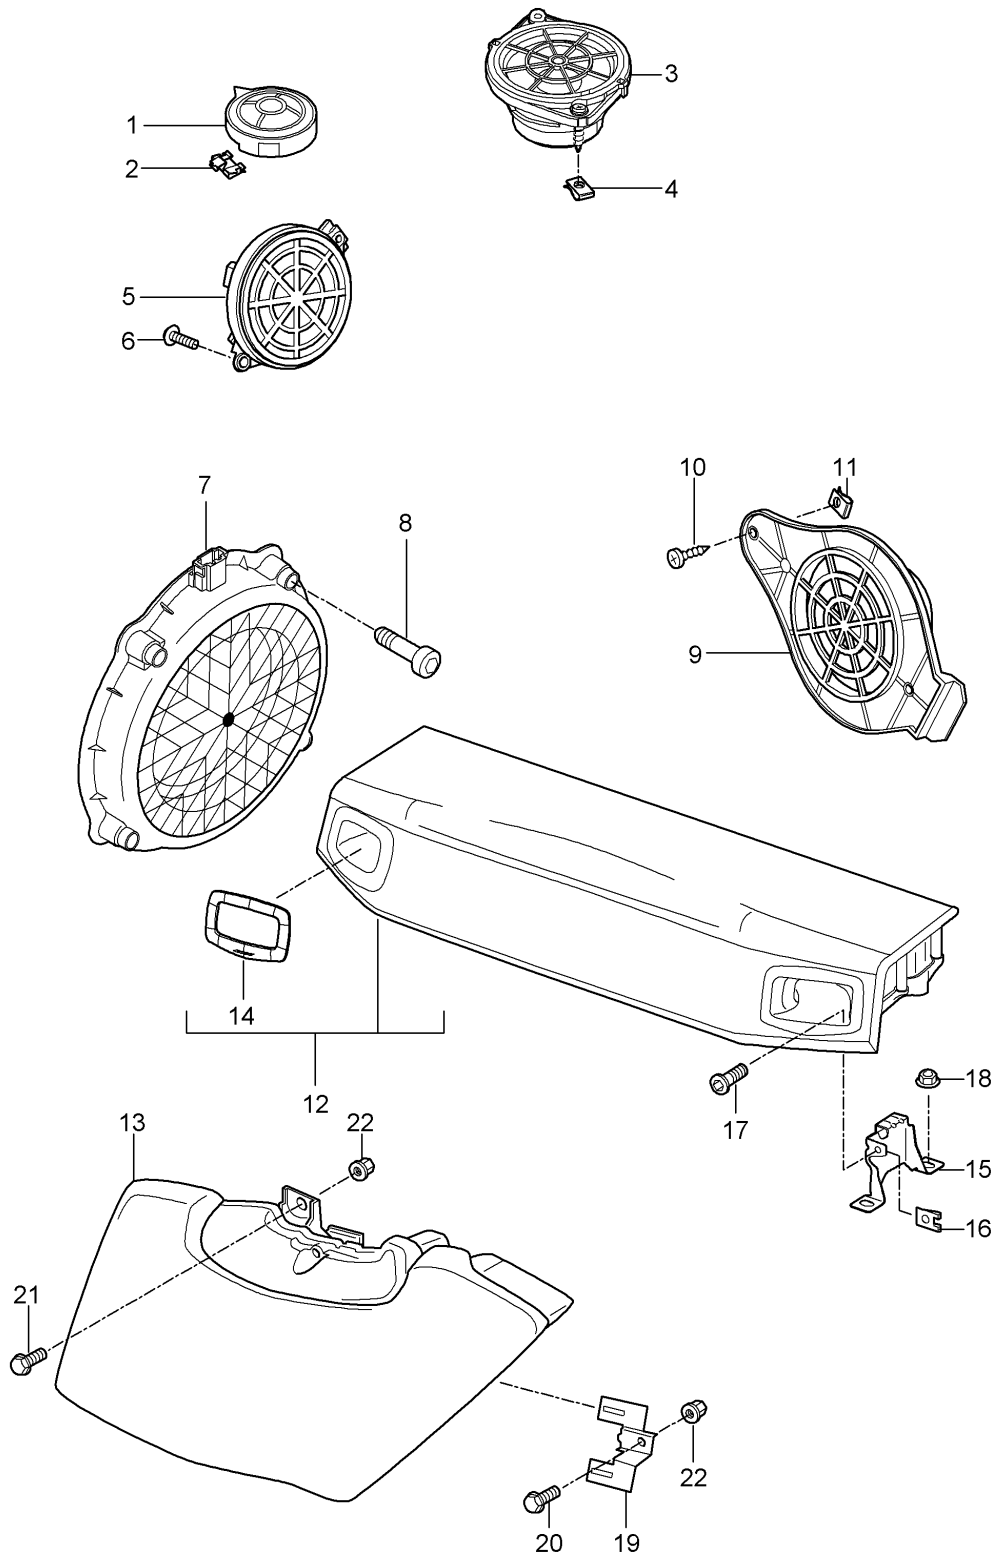

Model: 997T07 Model life 2007>>2009

Pos	Part Number	Description	Remark	Qty	Model
(20)	997 612 067 01	aerial base Control unit Connecting line		1	PR:461
21	997 612 057 25	aerial base Power supply Connecting line	lhd	1	PR:098,665
23	997 647 150 02	Control unit Control panel Aerial primed		1	PR:686
23	997 647 150 03	Discontinued part Aerial primed		1	PR:686
24	999 073 432 01	fillister hd. bolt M 5 x 8		1	PR:686
25	997 610 255 00	Protective hose		1	CABRIO PR:686
26	997 612 080 25	Aerial connection line		1	COUPE PR:686
27	997 612 082 50	Control panel Aerial connection line		1	CABRIO PR:686
28	997 612 082 25	Connection point Cover convertible top stowage box Connecting line Connection point Cover convertible top stowage box Connection point		1	CABRIO PR:686
29	997 610 241 00	Rear end Cable guide Hinge Cover convertible top stowage box		1	CABRIO PR:686
30	997 612 081 25	Connecting line Connection point Rear end		1	CABRIO PR:686
31	997 647 221 00	Control panel aerial base		1	PR:461
32	997 647 223 00	rod-type aerial		1	PR:461
33	997 642 465 00	Adapter Multimedia interface		1	PR:870
34	997 642 465 00 01C 997 612 471 02	Satin black Connection cable iPOD		1	PR:870
35	999 073 429 01	panel screw 4,2 X 25		3	PR:870
36	997 612 049 75	Connecting line Multimedia interface Control panel		1	PR:870

Model: 997T07

Model life 2007>>2009