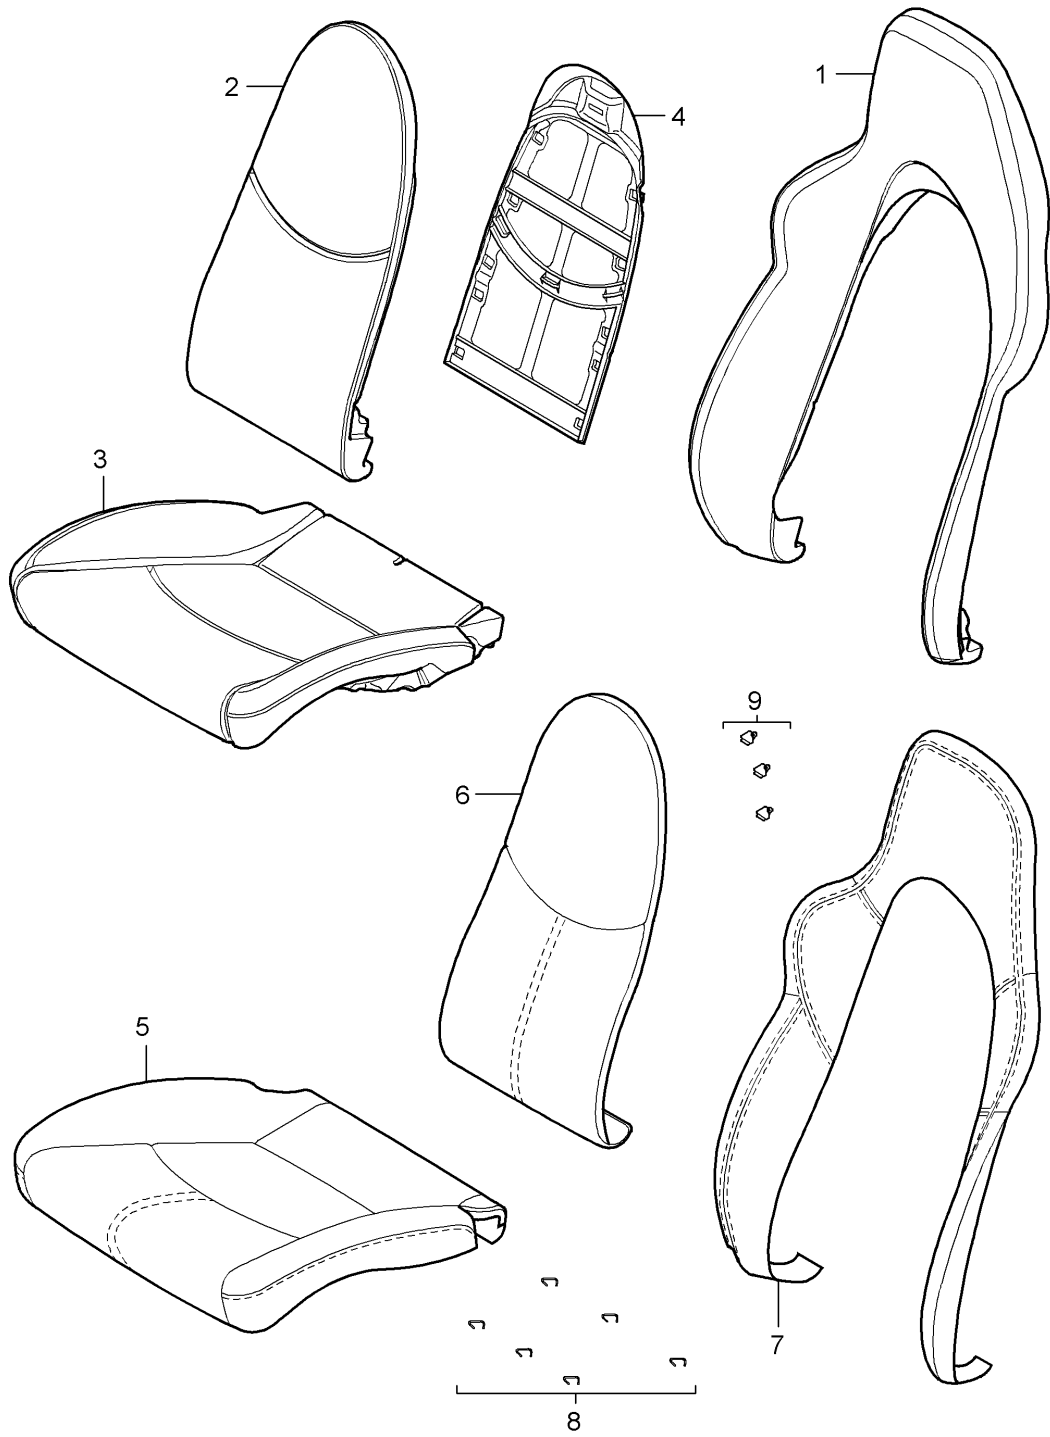

Model: 997T07

Model life 2007>>2009