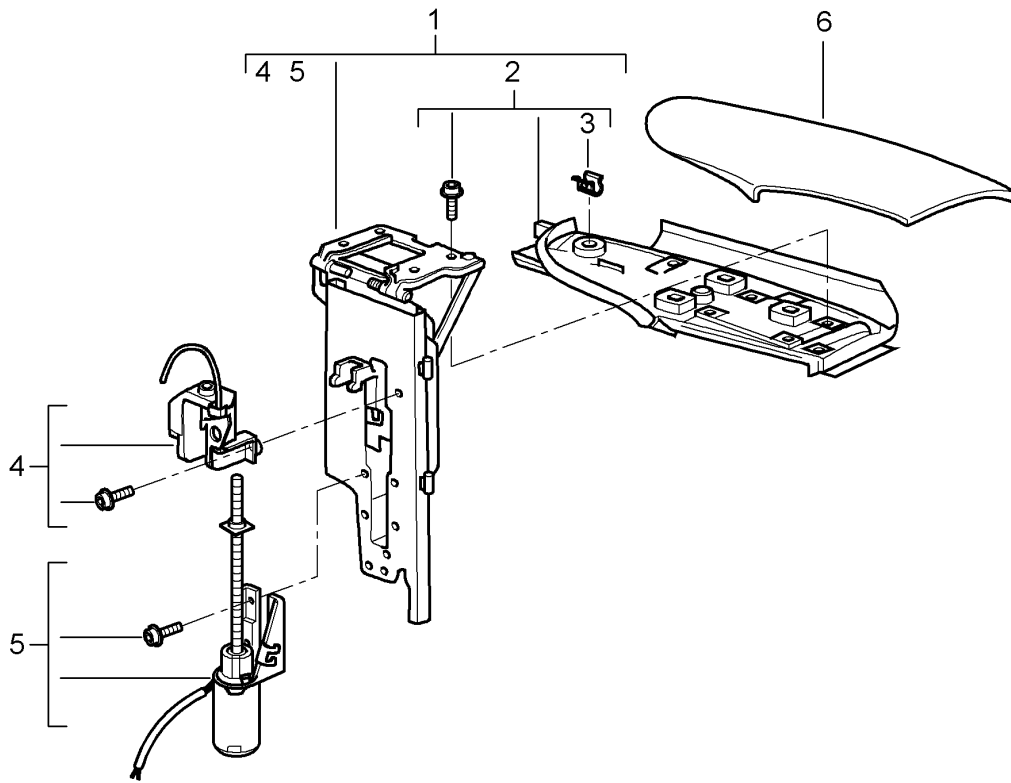

Model: 997T07

Model life 2007>>2009