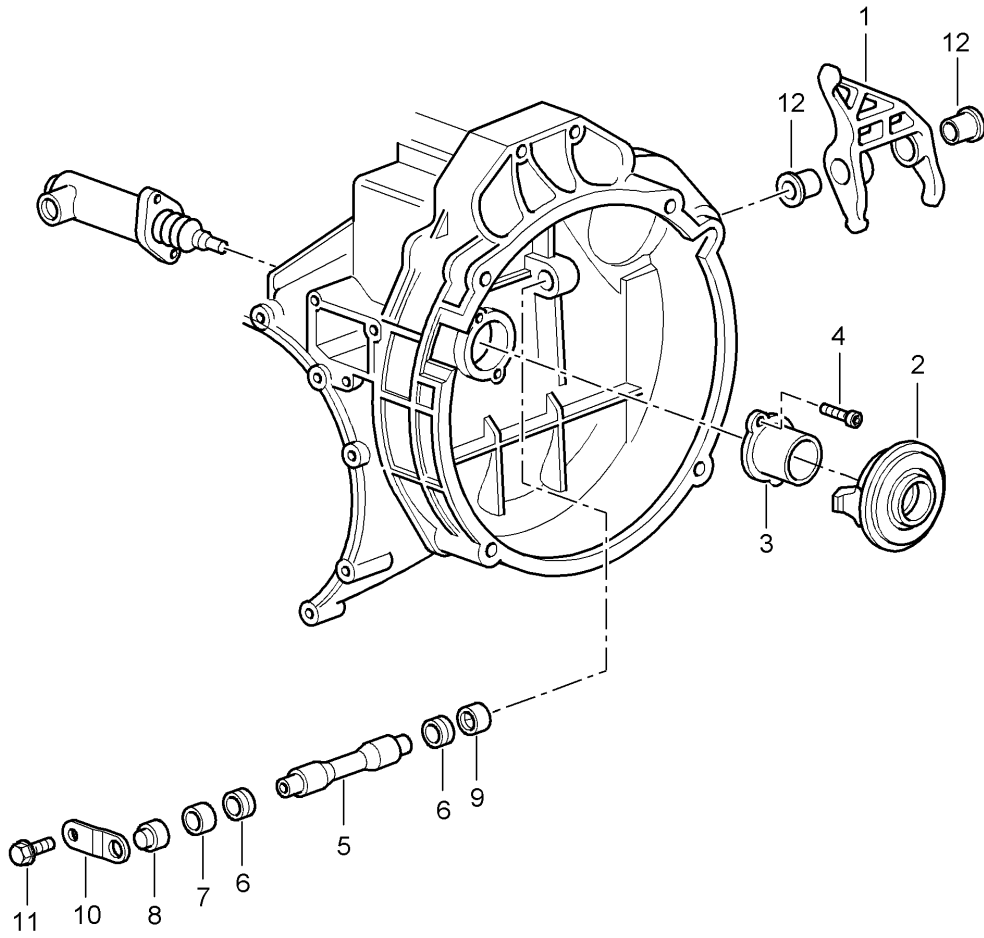

Model: 997T07

Model life 2007>>2009

Model: 997T07

Model life 2007>>2009

Pos	Part Number	Description	Remark	Qty	Model
		Clutch release Clutch slave cylinder			G9750, G9788
1	997 116 712 50	see illustration: clutch operating lever	702-008	1	G9750
(1)	950 116 086 06	Release fork		1	G9788
		with: bush			
(1)	997 116 086 90	D - MJ 2008>> Discontinued part Release fork		1	G9788
		with: bush			
2	950 116 080 08	D - MJ 2008>> release bearing		1	
3	950 116 813 06	guide tube		1	
4	999 270 070 01	fillister hd. bolt M 6 X 14		2	
5	950 116 710 04	release shaft		1	
6	999 113 418 40	Seal 12,3 X 16,4		2	
7	999 201 339 00	bush		1	
8	950 116 725 00	Cover		1	
9	999 201 365 00	Bearing bush Discontinued part		1	
9	999 201 365 01	Bearing bush		1	
10	950 116 713 02	Retaining plate		1	
11	900 075 057 03	Hexagon bolt M 6 X 16		1	
12	950 116 715 01	bush		2