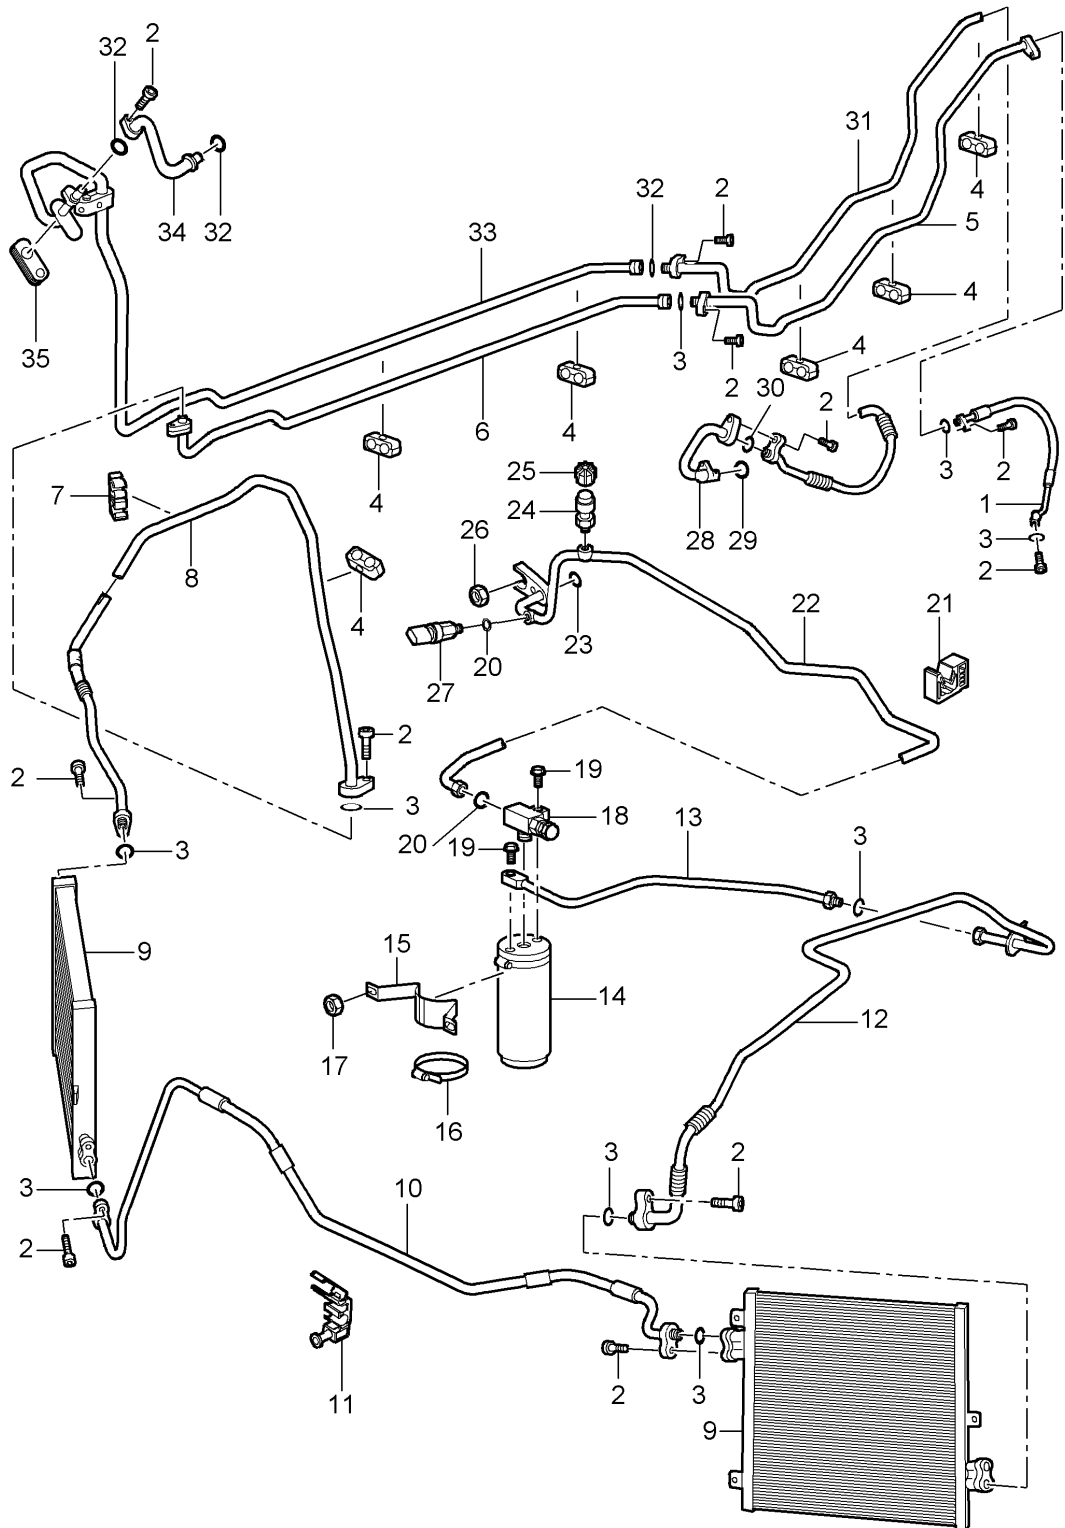

Model: 997T07

Model life 2007>>2009

Model: 997T07 Model life 2007>>2009

Pos	Part Number	Description	Remark	Qty	Model
1	997 573 097 01	refrigerant circuit Pressure line Discontinued part		1	
1	997 573 097 03	Pressure line		1	
2	900 067 247 02	Bolt with washer M8 X 30 Discontinued part		X	
2	900 067 247 01	Bolt with washer M8 X 30		X	
3	999 707 434 41	O-ring 10,6 X 2,0		X	
4	999 511 230 40	Cable holder		X	
5	997 573 096 03	Pressure line		1	
6	996 573 092 02	Pressure line		1	
7	996 355 547 01	Bracket		1	
8	997 573 094 01	Pressure line		1	
9	996 573 111 03	Condenser		2	
10	997 573 103 01	Pressure line		1	TURBO
(10)	997 573 103 80	Pressure line		1	GT2
11	996 347 543 00	Cable holder 4,75 / 8,0		2	
12	997 573 105 01	Pressure line		1	
13	996 573 106 00	Refrigerant line Drier		1	
14	944 573 143 01	Drier		1	
15	996 573 451 00	bracket for drier		1	
16	999 512 349 01	Hose clamp A50-70/9		1	
17	900 380 015 09	Hexagon nut M6		2	
18	997 573 243 00	Distributor		1	
19	900 075 340 01	Bolt with washer M6 X 22		2	
20	999 707 555 41	O-ring 10,8 X 1,8		X	
21	999 591 922 40	Bracket 4,8 / 8,0	lhd	1	PR:098
22	997 573 108 02	Pressure line	lhd	1	PR:098
23	999 707 531 41	O-ring 7,5 X 2,04		X	
24	996 573 666 00	Valve		1	
25	944 573 663 02	Cap		1	
26	900 377 010 09	Hexagon nut M6		2	
27	1K0 959 126 B	Pressure sensor Discontinued part		1	
(27)	955 613 137 01	Pressure sensor Discontinued part		1	
(27)	955 613 137 02	Pressure sensor		1	
28	997 573 099 03	suction line		1	
29	999 707 439 41	O-ring 23,8 X 2,4		X	
30	999 707 558 41	O-ring 13,7 X 2,5		X	
31	997 573 095 01	suction line M >> 627 00765 M >> 627 00889 See technical information GR. 1 , NR. 2/06		1	PR:249,480
31	997 573 095 04	suction line for vehicles up to M >> 627 00765 M >> 627 00889		1	PR:573,249,480