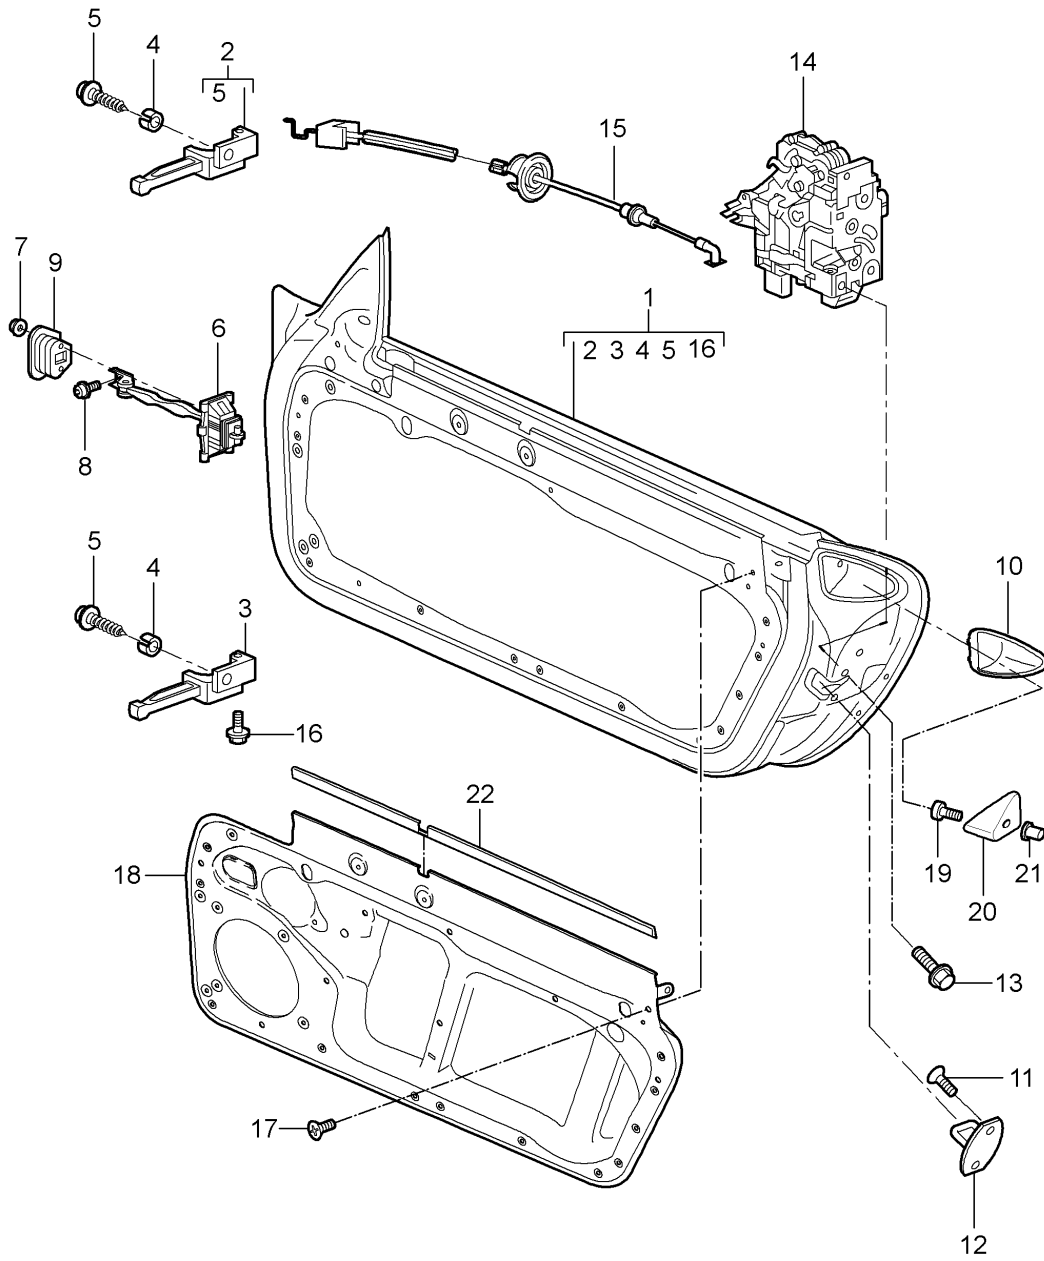

Model: 997T07

Model life 2007>>2009