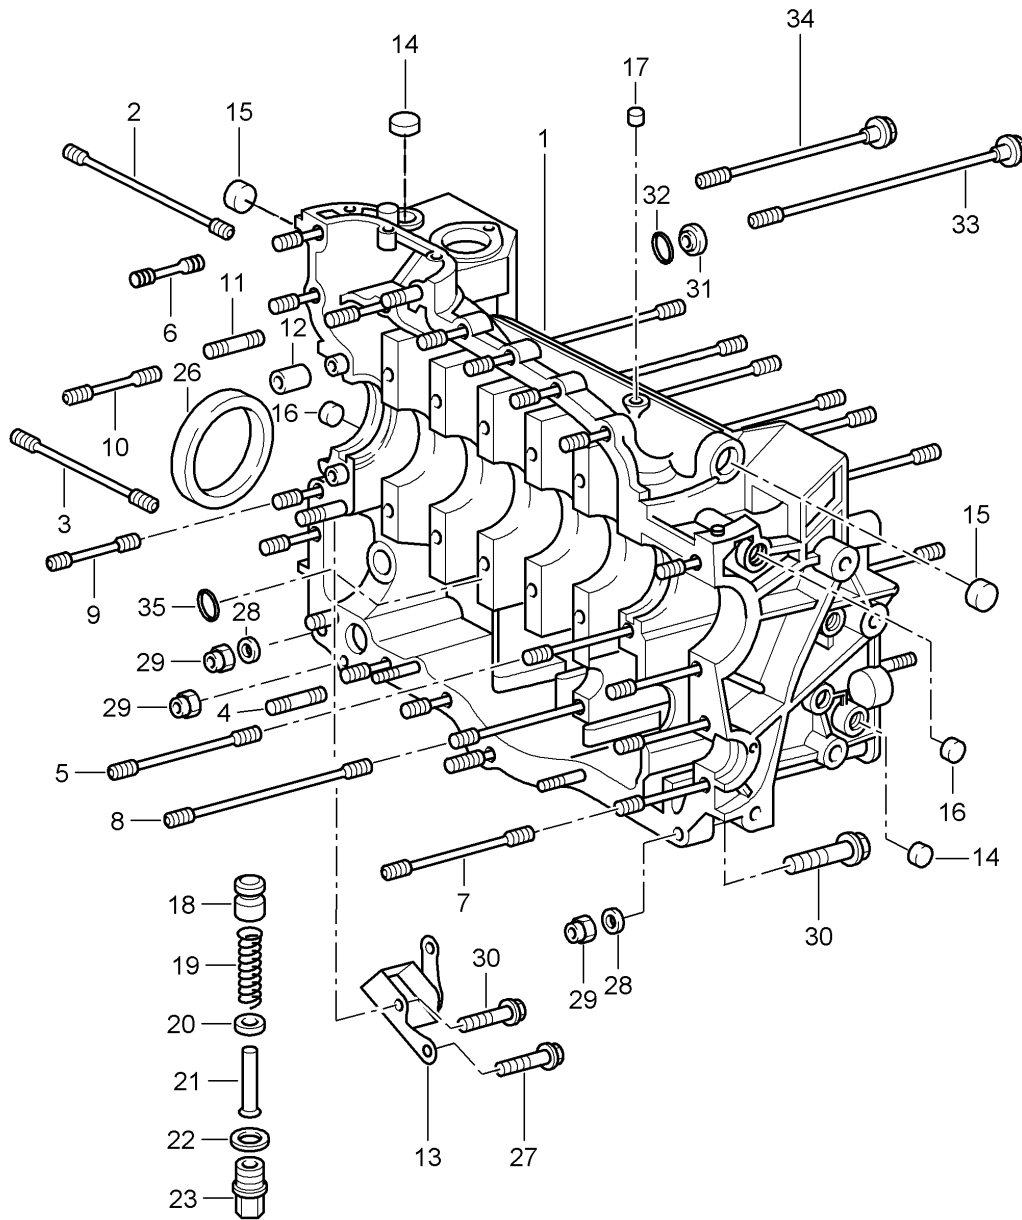

Model: 997T07

Model life 2007>>2009

Model: 997T07

Model life 2007>>2009

Pos	Part Number	Description	Remark	Qty	Model
1	996 101 901 71	Crankcase housing Crankcase housing with studs	right	1	9770
2	999 062 225 02	Threaded pin BM 10 X 140 Discontinued part		1	
2	900 060 095 01	Threaded pin BM 10 X 140		1	
3	999 062 099 02	Threaded pin BM 10 X 105 Discontinued part		1	
3	900 060 096 01	Threaded pin BM 10 X 105		1	
4	999 062 007 02	Threaded pin BM 8 X 22 Discontinued part		3	
4	900 060 106 01	Threaded pin BM8FO x 22		3	
5	996 101 175 70	Threaded pin		1	
6	999 062 115 02	Threaded pin BM 8 X 32		13	
7	999 062 156 02	Threaded pin BM 8 X 78 Discontinued part		3	
7	900 060 101 01	Threaded pin BM 8 X 78		3	
8	999 062 276 02	Threaded pin BM 10 X 110		1	
9	999 062 075 02	Threaded pin BM 8 X 48		2	
10	999 062 138 02	Threaded pin BM 8 X 52 Discontinued part		1	
10	900 060 102 01	Threaded pin BM8FO x 52		1	
11	999 062 009 02	Threaded pin BM 8 X 28 Discontinued part		1	
11	900 060 105 01	Threaded pin BM 8FO X 28		1	
12	901 101 195 00	dowel sleeve		2	
13	996 101 206 71	Catch hook		1	
14	900 036 045 01	End cap A 19		2	
(14)	911 101 184 01	Sealing cap oversize 20,00 X 13		2	
15	900 036 046 02	End cap A 22		2	
(15)	911 101 185 01	Sealing cap oversize 23,00 X 9		2	
16	900 036 047 02	End cap A 13		2	
(16)	911 101 182 01	Sealing cap oversize 14,00 X 8,5		2	
17	911 101 186 00	Bungs 7,50 X 8		2	
(17)	911 101 186 01	Sealing cap oversize 8,50 X 8		2	
18	911 107 512 00	piston		1