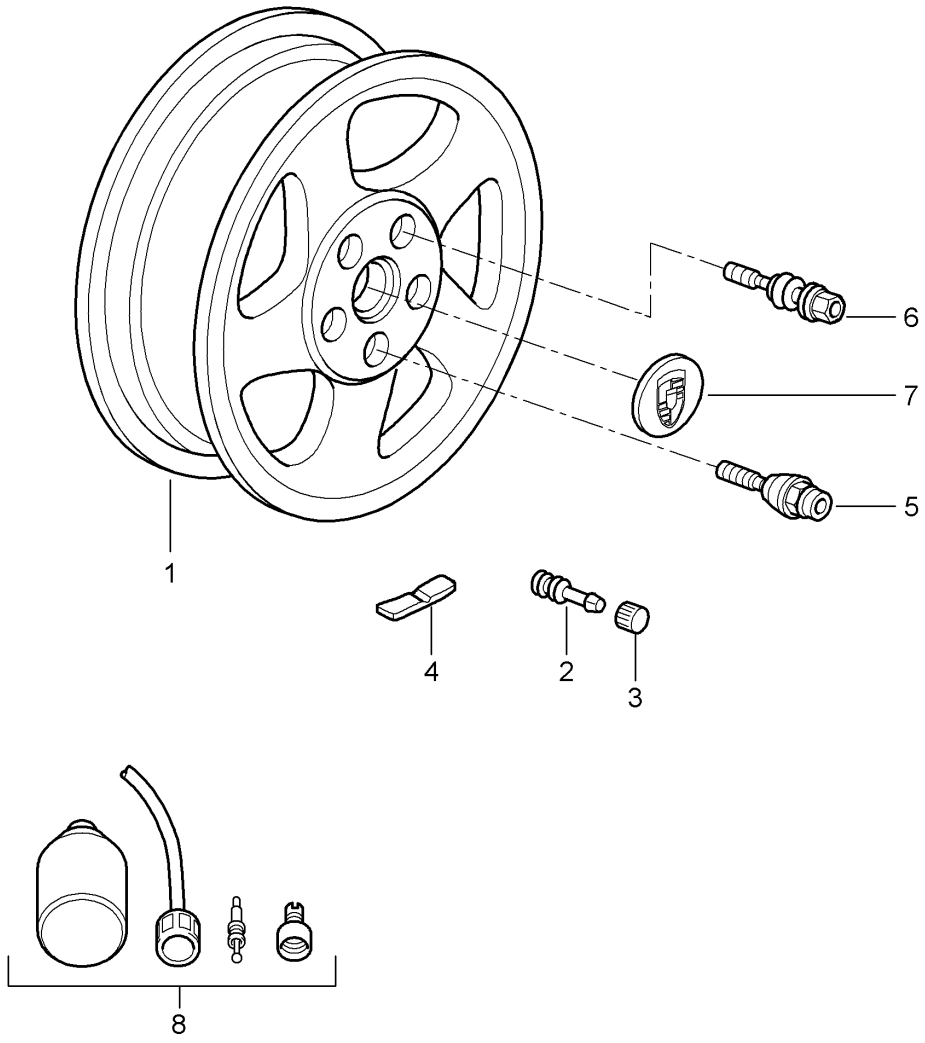

Model: 997T07

Model life 2007>>2009