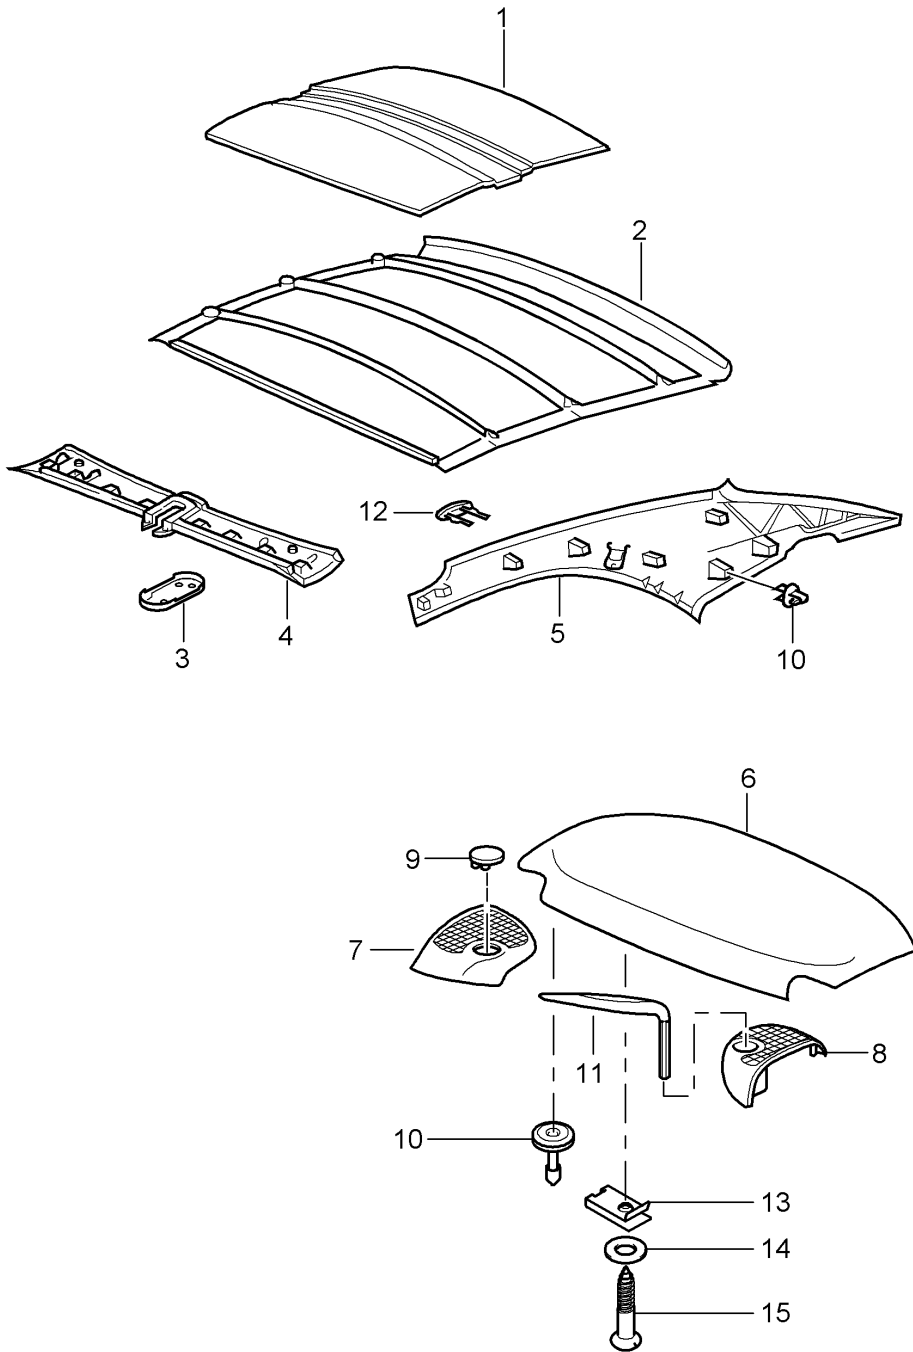

Model: 997T07

Model life 2007>>2009