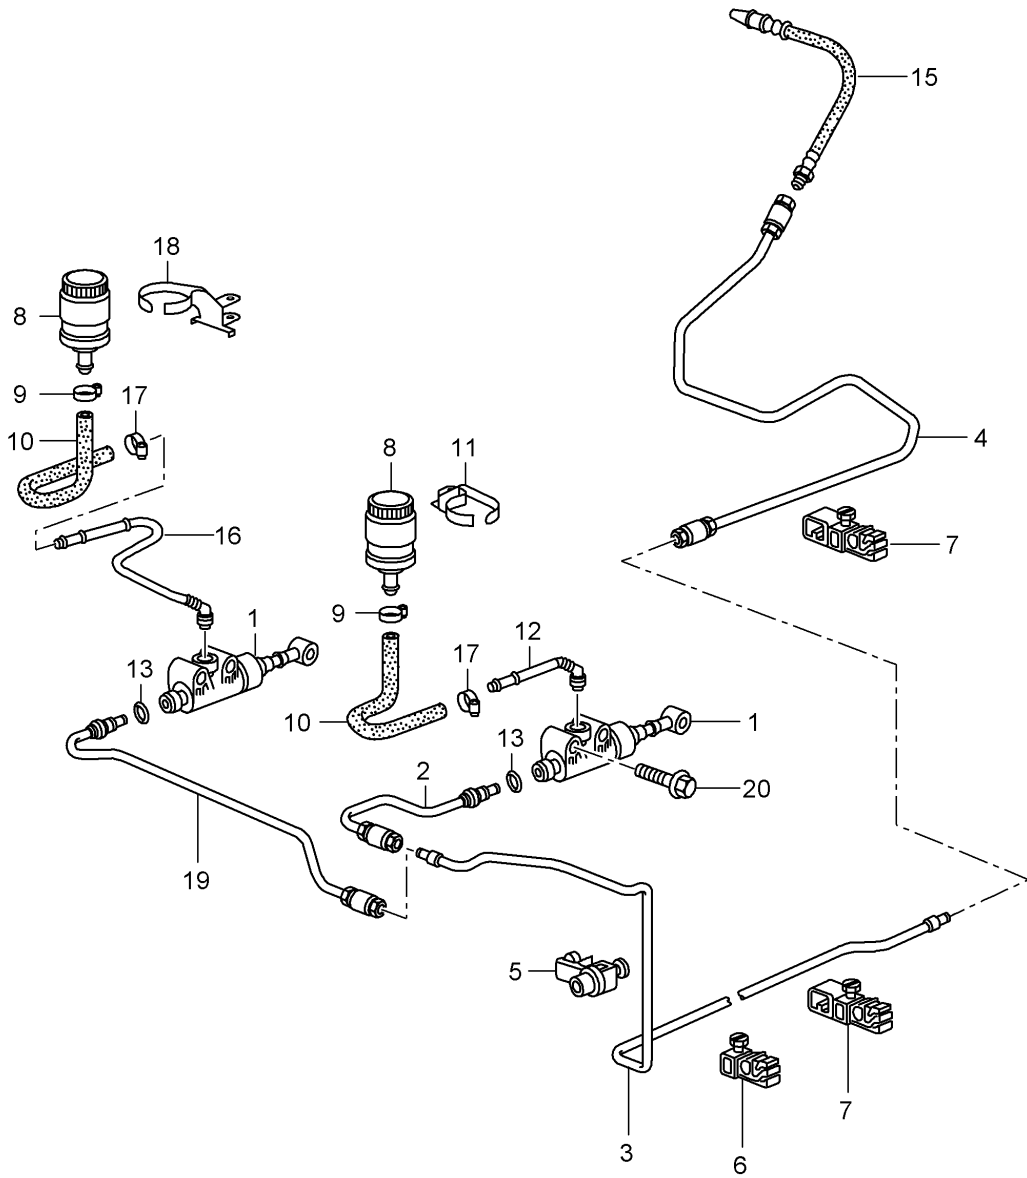

Model: 997T07

Model life 2007>>2009

Model: 997T07 Model life 2007>>2009

Pos	Part Number	Description	Remark	Qty	Model
		clutch actuation			TURBO
		Clutch master cylinder			
		Clutch tube			
1	997 423 171 50	Clutch master cylinder		1	
-	996 423 614 00	Securing ring		1	
		Pressure line			
-	996 423 315 06	Pin		1	
-	999 166 022 02	Kl-lock		1	
		for			
		Pin			
2	996 423 107 50	Clutch tube	lhd	1	PR:098
		Discontinued part			
(2)	996 423 107 51	Clutch tube	lhd	1	PR:098
3	997 423 109 50	Clutch tube		1	
(4)	997 423 113 50	Clutch tube		1	
		Discontinued part			
(4)	997 423 113 51	Clutch tube		1	
5	996 355 549 00	Bracket		1	
6	996 355 545 00	Bracket		2	
7	996 355 543 00	Bracket		4	
8	993 423 417 00	container		1	
9	999 512 650 09	Hose clamp		1	
10	997 423 343 51	Molded hose	lhd	1	PR:098
11	997 423 245 50	Retainer for reservoir	lhd	1	PR:098
12	997 423 147 50	Feed line	lhd	1	PR:098
13	999 707 403 40	seal ring	lhd	X	PR:098
-	999 591 964 40	Bracket		X	
		Clutch hose			
15	996 423 377 52	Clutch hose		1	
		Discontinued part			
(15)	996 423 377 53	Clutch hose		1	
		Discontinued part			
(15)	996 423 377 54	Clutch hose		1	
17	999 512 650 09	Hose clamp		1	
20	900 378 029 01	Hexagon bolt		2	
		M 6X 40			
-	000 043 203 33	Pentosin		X	
		1000 ML			