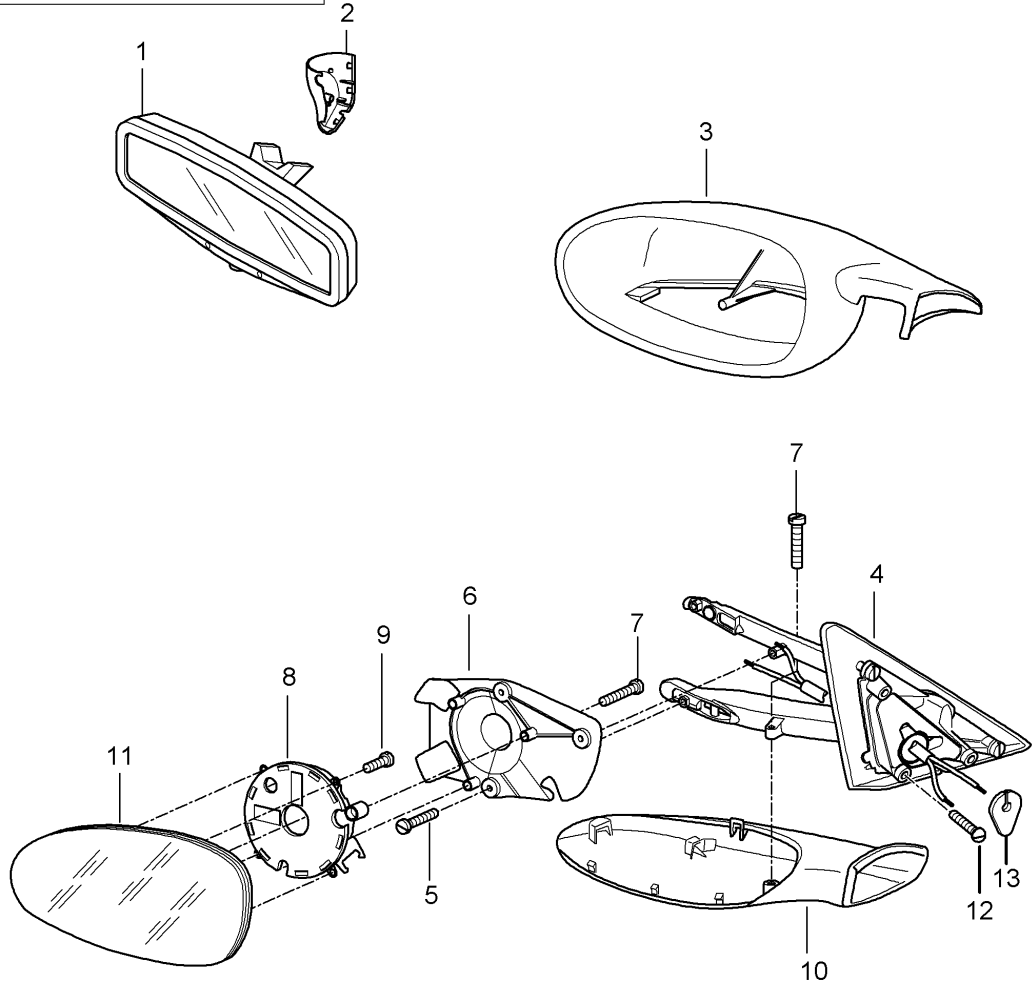

Model: 997T07

Model life 2007>>2009

Pos	Part Number	Description	Remark	Qty	Model
17	999 507 971 01	retaining frame Firewall panel nut ST 4,2 for Mount Bracket heater		1	
18	997 552 603 01	Reinforcement plate Bracket Airbag		1	
19	900 378 222 09	Hexagon bolt M 6 X 16		4	
20	999 591 850 01	panel nut ST 4,2		X	
21	999 591 951 03	panel nut ST 4,2		X	

Model: 997T07

Model life 2007>>2009