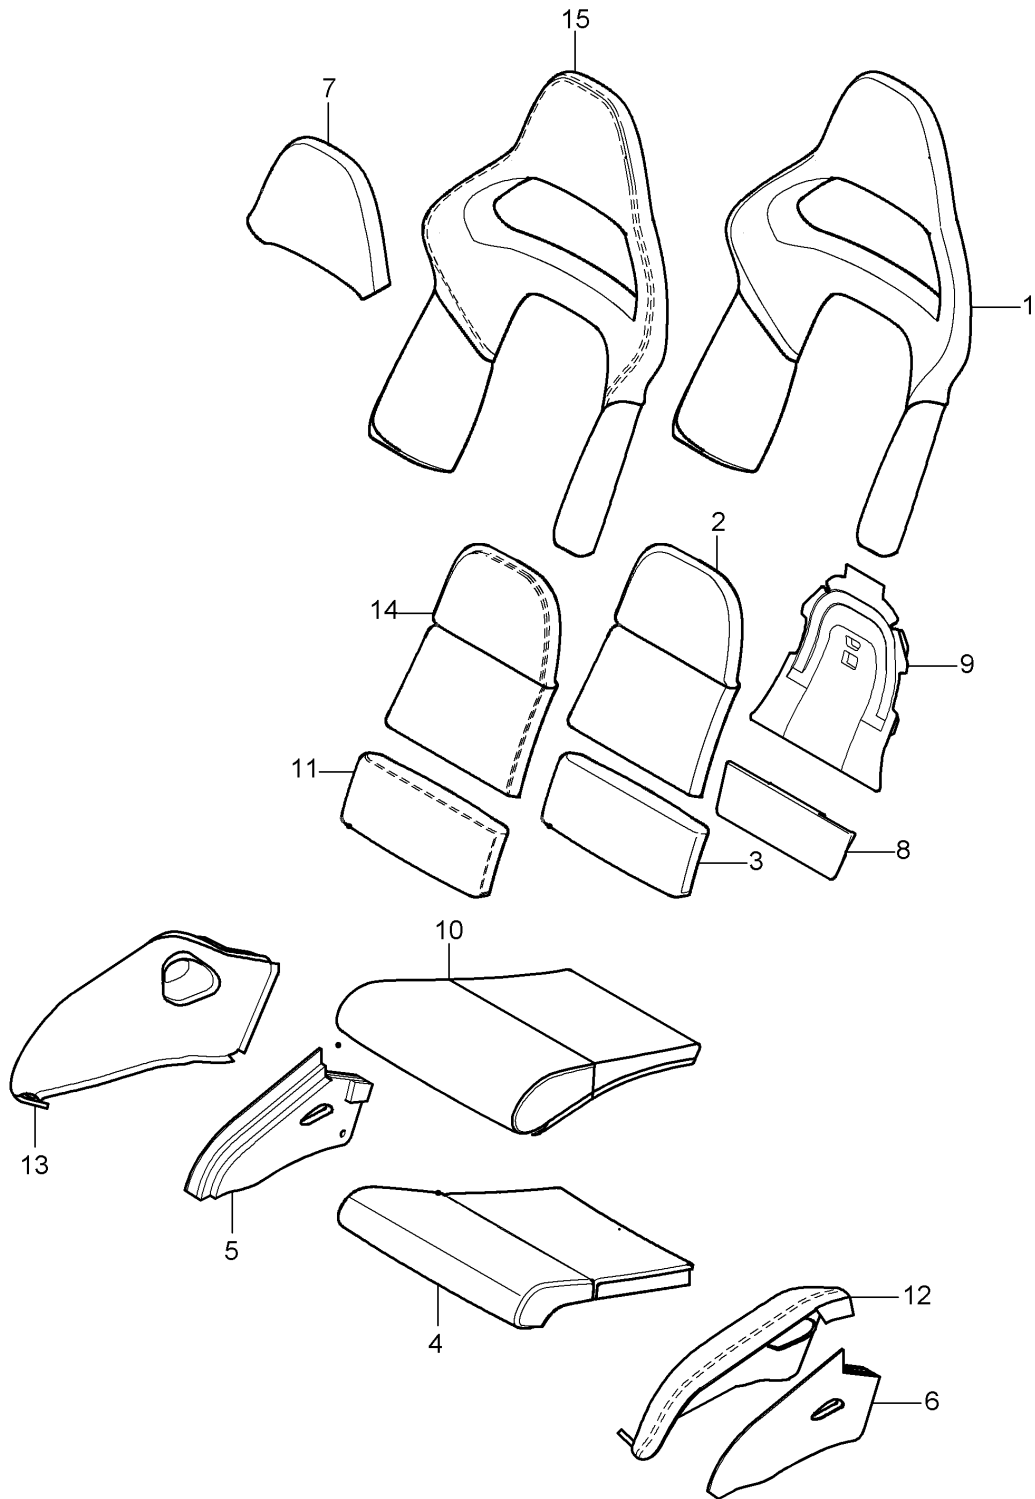

Model: 997T07

Model life 2007>>2009

Model: 997T07 Model life 2007>>2009

Pos	Part Number	Description	Remark	Qty	Model
		Foam part Cover Seat and backrest surface bucket seat Collapsible D - MJ 2008>>			GT2
1	997 521 447 00	Foam part backrest		2	PR:388,389
2	997 521 448 00	Outer part Foam part backrest		2	PR:388,389
3	997 521 441 00	Centre part Foam part	rear	2	PR:388,389
4	997 521 440 00	Seat cushion Foam part	front	2	PR:388,389
5	997 521 443 00	Seat cushion Foam part	left side	1	PR:388
(5)	997 521 444 00	Seat cushion Foam part	outer side	1	PR:388
6	997 521 446 00	Seat cushion Foam part	inner left side	1	PR:389
(6)	997 521 445 00	Seat cushion Foam part	outer right side	1	PR:389
7	997 521 458 00	Seat cushion Foam part	inner right	2	PR:388,389
8	997 521 456 00	Head restraint Foam part	rear	1	PR:388,389
9	997 521 457 00	Seat cushion Foam part		1	PR:388,389
10	997 521 380 01	backrest Seat cover	left a. right front	1	PR:388,389, 951
	997 521 380 01 A15	Black			
10	997 521 380 02	Seat cover	left a. right front	1	PR:388,389, 990
11	997 521 381 01	Cloth Seat cover	left a. right rear	1	PR:388,389, 951
	997 521 381 01 A15	Black			
(11)	997 521 381 02	Seat cover	left a. right rear	1	PR:388,389, 990
12	997 521 383 00	Cloth Cover	left side	1	PR:388,951
	997 521 383 00 8YR	Black			
	997 521 383 00 D11	Dark grey/natural			
(12)	997 521 383 01	Seat covering (fabric)	left a. right side outer	1	PR:388,990
13	997 521 384 00	Seat cover (leather)	left side inner	1	PR:388,951
	997 521 384 00 8YR	Black			
	997 521 384 00 D11	Dark grey/natural			
(13)	997 521 384 01	Seat covering (fabric)	left inner	1	PR:388,990
(13)	997 521 386 00	Cover	right side	1	PR:389,951