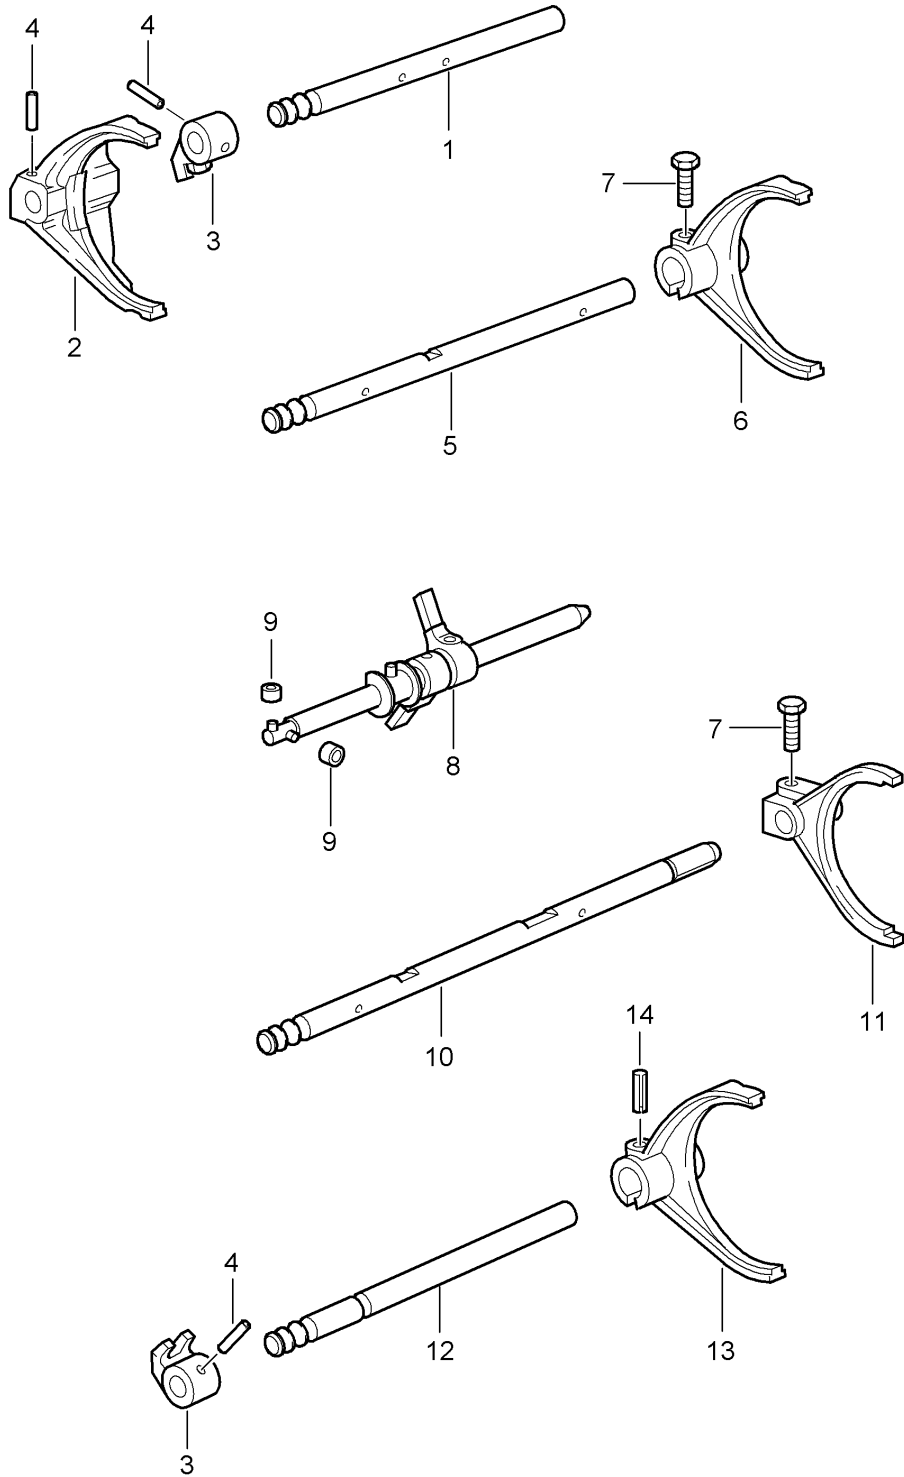

Model: 997T07

Model life 2007>>2009

Model: 997T07 Model life 2007>>2009

Pos	Part Number	Description	Remark	Qty	Model
-		selector shaft Selector fork shift rod			G9788
1	996 303 103 52	selector shaft 3rd/4th gear		1	
2	996 303 113 88	Selector fork 3rd/4th gear		1	
3	996 303 121 50	Follower		2	
4	900 309 008 00	spring pin 6 X 24		3	
5	996 303 106 51	selector shaft 5th gear and 6th gear		1	
6	996 303 116 50	Selector fork 5th gear and 6th gear		1	
7	999 217 036 01	Hexagon bolt M 8 X 30		2	
8	996 303 021 52	shift rod		1	
9	996 303 403 00	roller 10 X 5 X 3		4	
10	996 303 105 52	selector shaft Reverse gear		1	
11	996 303 115 50	Selector fork Reverse gear		1	
12	996 303 101 51	selector shaft 1st / 2nd gear		1	
13	996 303 111 51	Selector fork 1st / 2nd gear		1	
14	900 095 017 01	spring pin 5,0 X 24		2	
-	996 303 142 50	locking piece Short		2	
-	996 303 143 50	locking piece Intermediate piece		2