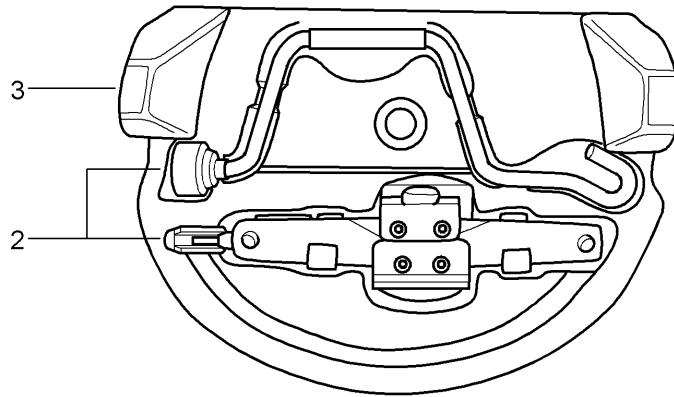

Model: 997T07

Model life 2007>>2009

Model: 997T07 Model life 2007>>2009

Pos	Part Number	Description	Remark	Qty	Model
1	997 721 115 00	Tool jack Fire extinguishers Toolbox with contents comprising:		1	GT2
-	477 012 229	Double open-ended spanner 10 X 13		1	
-	477 012 231	screwdriver		1	
-	111 012 287	handle for screwdriver		1	
-	999 571 077 02	Socket wrench - 5 - for Headlights		1	
2	996 721 211 00	Scissors type jack		1	PR:447
3	996 722 101 00	Foam part		1	PR:447
(3)	997 722 101 00	Foam part		1	TURBO PR:422,447, 450
-	999 571 074 30	Threaded stud for Assembly Wheels		1	PR:447
-	477 012 221 A	wheel bolt wrench		1	PR:447
-	999 571 070 30	operating rod for Tool		1	PR:447
-	997 361 181 52	Wheel bolt		1	TURBO PR:422,447
-	997 361 069 02	Tool for Wheel bolt		1	TURBO PR:422
-	997 361 161 00	Extension for Tool		1	TURBO PR:422,447
-	997 362 193 00	Wheel bolt Shim	front	1	TURBO PR:422,447
-	997 362 195 00	Shim	rear	1	TURBO PR:422,447
-	997 722 801 00	Mounting for vehicle tools		1	PR:447
-	996 361 521 00	Protective sleeve		1	PR:447
-	997 722 061 00	Cover Spare wheel Discontinued part		1	TURBO PR:447
-	997 722 061 01	Cover Spare wheel		1	TURBO PR:447
-	997 722 061 02	Cover Spare wheel		1	TURBO PR:422,447, 450
-	997 722 073 00	tensioning strap Spare wheel		1	TURBO PR:422,447, 450
-	997 722 103 00	Support Spare wheel		1	TURBO/COUPE PR:447
-	997 722 103 01	Support Spare wheel		1	TURBO/CABRIO PR:447
4	997 721 551 00	Tow hitch		1	
-	993 722 115 70	Fire extinguishers		1	GT2 PR:003
-	996 722 211 90	spacer sleeve		2	GT2