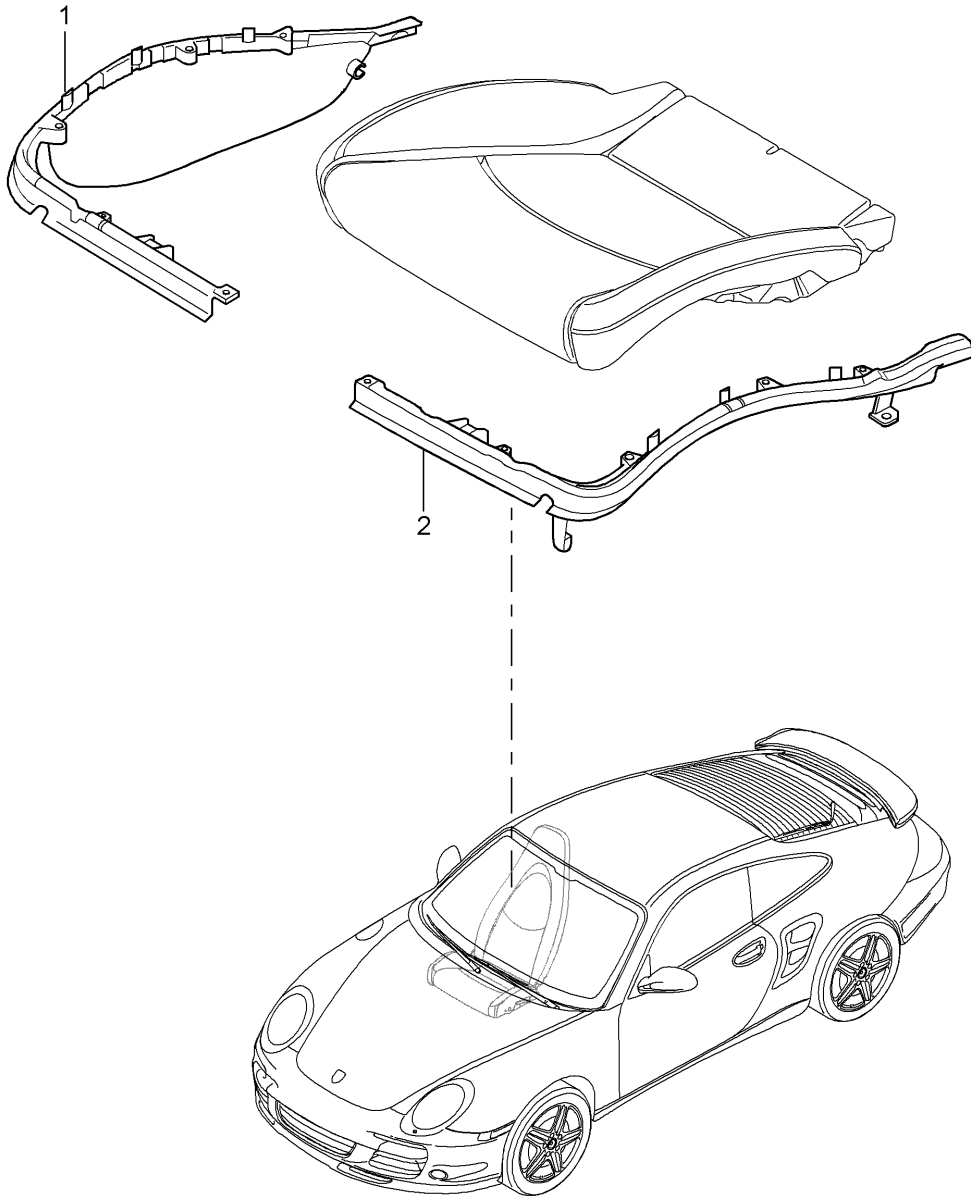

Model: 997T07

Model life 2007>>2009

Pos	Part Number	Description	Remark	Qty	Model
(12)	997 521 335 01 D07 997 521 336 01	Volcano grey Trim Mounting component	right inner	1	PR:438
13	997 521 336 01 D07 999 073 375 09	Volcano grey Screw Mount backrest Seat frame		4	
14	999 073 306 09	Screw Mount Airbag		2	

Model: 997T07

Model life 2007>>2009