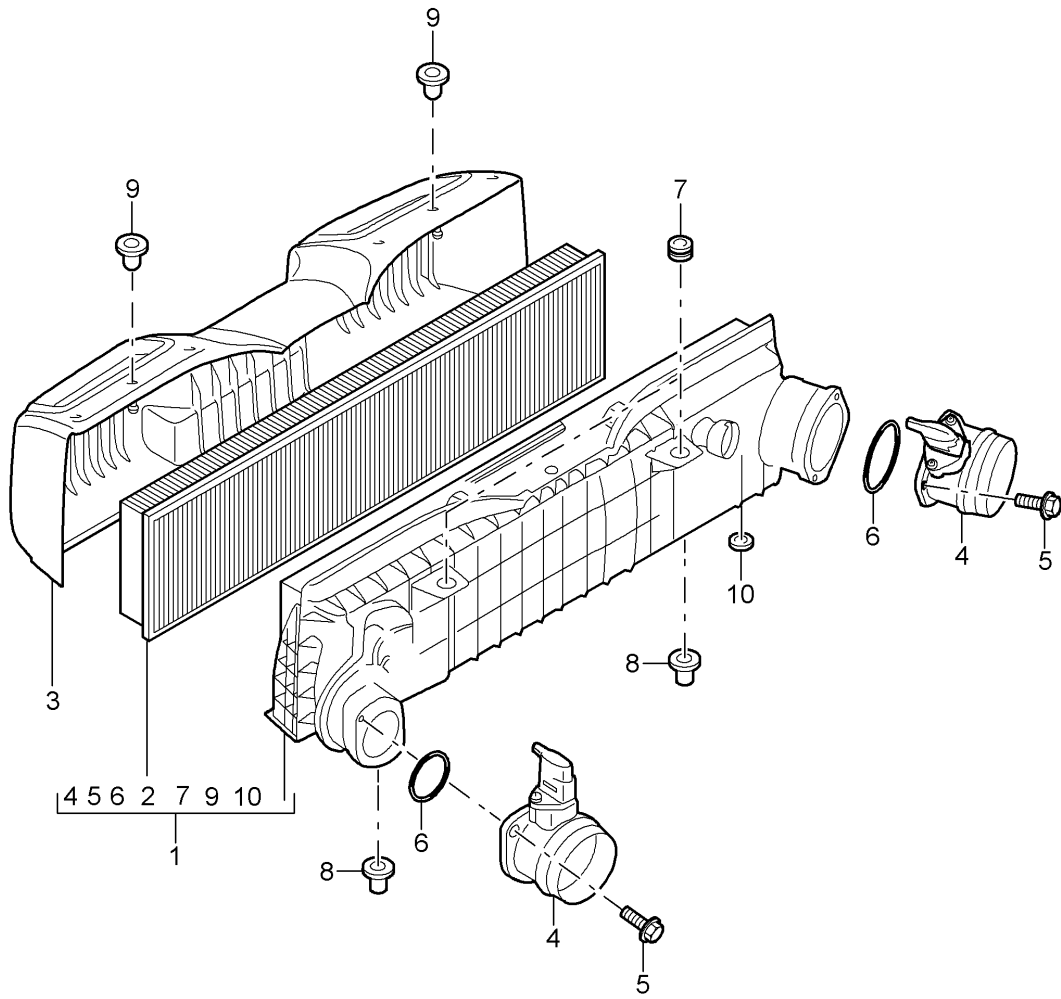

Model: 997T07

Model life 2007>>2009

Model: 997T07

Model life 2007>>2009

Pos	Part Number	Description	Remark	Qty	Model
1	997 110 021 73	Air filter		1	9770
(1)	997 110 021 74	Air filter D - MJ 2007>> - MJ 2007		1	
2	997 110 131 73	Air filter element		1	
(2)	997 110 131 74	Air filter element D - MJ 2008>>		1	
3	997 110 122 74	Air filter		1	
(3)	997 110 122 76	Air filter D - MJ 2007>> - MJ 2007		1	
(3)	997 110 122 91	Air filter D - MJ 2008>>		1	PR:101
4	997 606 125 00	Air mass meter		2	
5	999 919 160 07	fillister hd. bolt 5 X 20		8	
6	999 701 089 40	O-ring		1	
7	999 702 246 40	Grommet 12,0 X 17,0 X 3		2	
8	999 703 478 40	bush		1	
9	997 110 239 00	Support		4	
10	997 110 238 00	Stop buffer		3