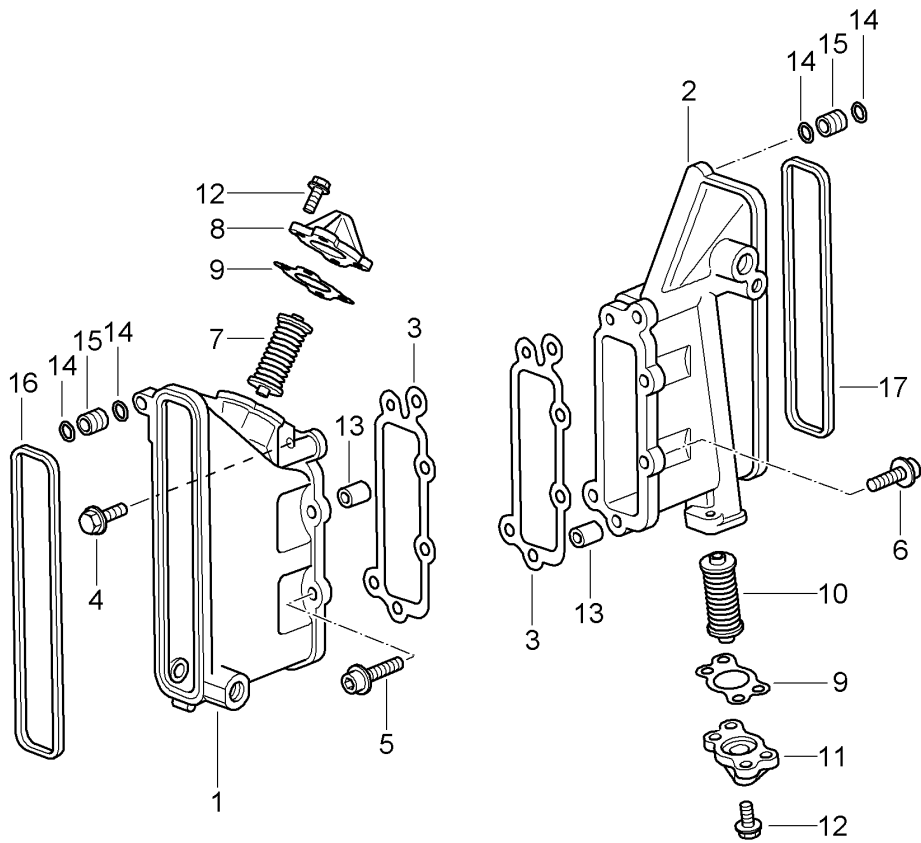

Model: 997T07

Model life 2007>>2009

Model: 997T07

Model life 2007>>2009

Pos	Part Number	Description	Remark	Qty	Model
		Chain case chain tensioner			9770
1	996 105 143 79	Chain case Discontinued part	left	1	
1	997 105 143 70	Chain case	left	1	
2	997 105 144 71	Chain case Discontinued part	right	1	
2	997 105 144 72	Chain case	right	1	
3	996 105 192 71	Seal		2	
4	900 385 098 01	Torx screw AM 8 X 25		1	
5	900 067 276 01	Bolt with washer M 8 X 35		4	
6	900 067 247 01	Bolt with washer M 8 X 30		5	
7	959 105 051 03	chain tensioner		1	
8	997 105 023 71	Cover	left	1	
9	996 105 172 70	Seal		2	
10	959 105 052 03	chain tensioner		1	
11	993 105 022 01	Cover	right	1	
12	900 385 019 01	Torx screw		4	
13	901 101 145 00	dowel sleeve		4	
14	999 707 229 40	O-ring 9,25 x 1,78		4	
15	996 105 229 90	Intermediate piece		2	
16	996 105 513 72	Seal	left	1	
17	996 105 514 72	Seal	right	1