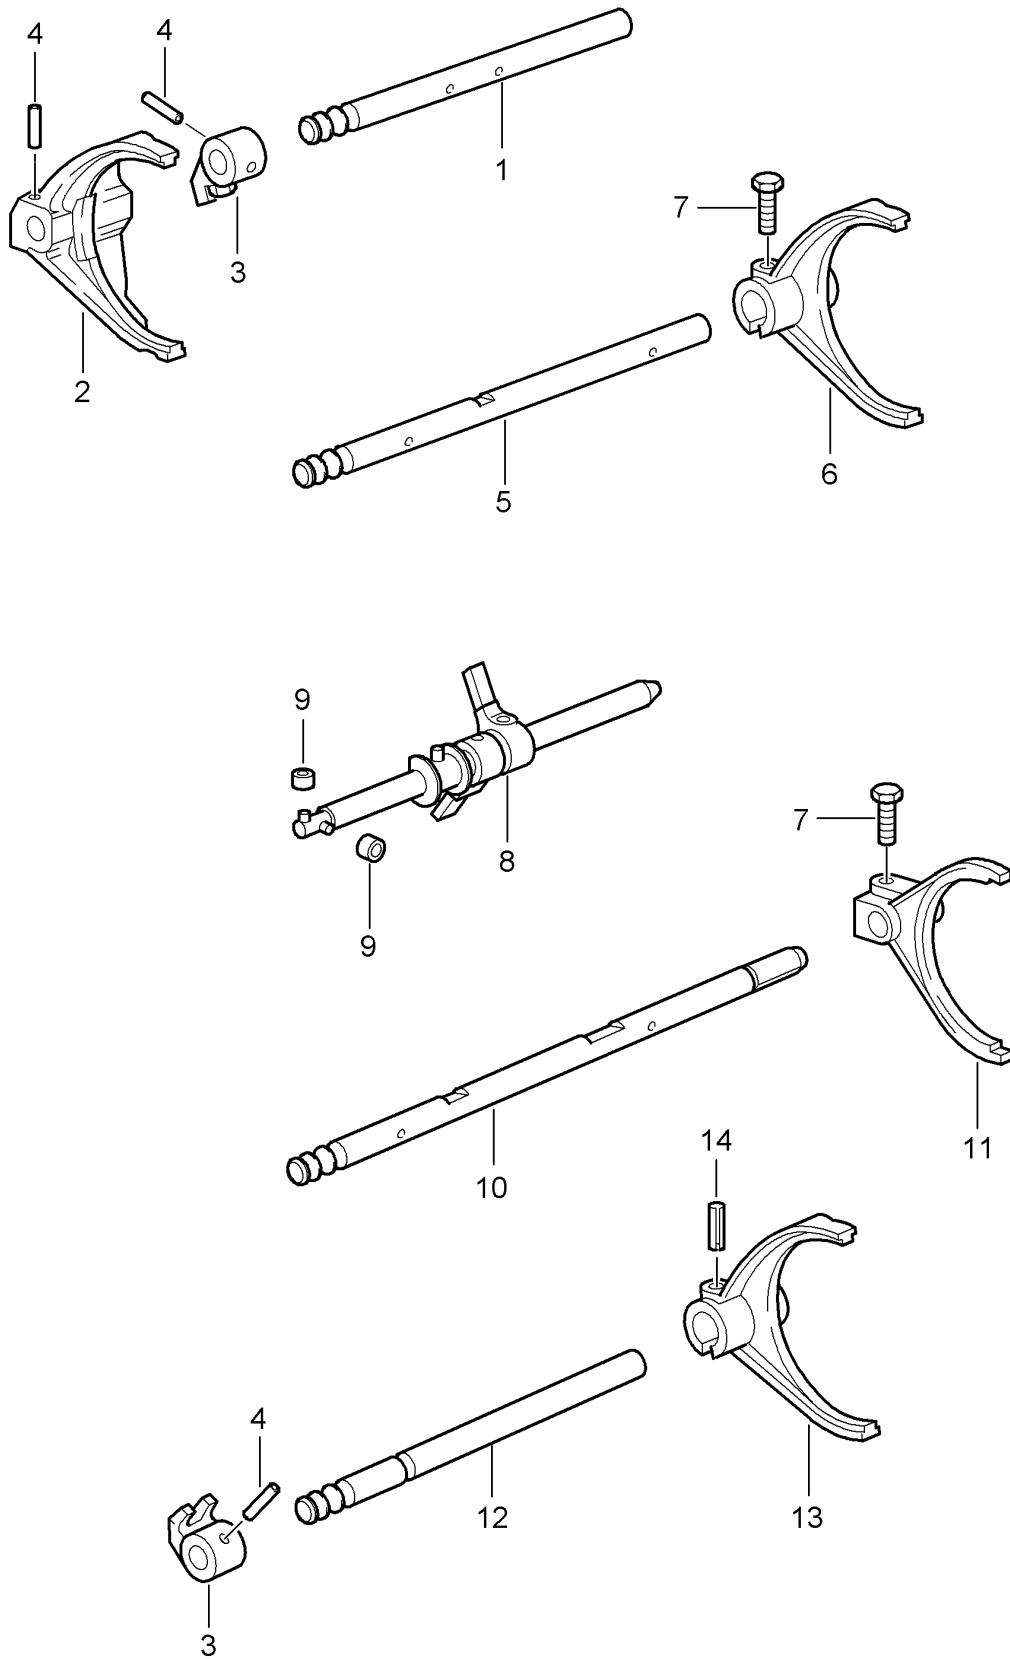

Model: 997T07

Model life 2007>>2009

Pos	Part Number	Description	Remark	Qty	Model
55	999 152 024 01	Reverse gear snap ring 62 X 1,50		1	
56	999 110 192 00	cylinder roller bearing 30 X 62 X 16		1	
57	999 034 034 00	Hexagon nut M 30 X 1,25		1	
58	999 152 111 00	snap ring 78 X 1,50		1	

Model: 997T07

Model life 2007>>2009