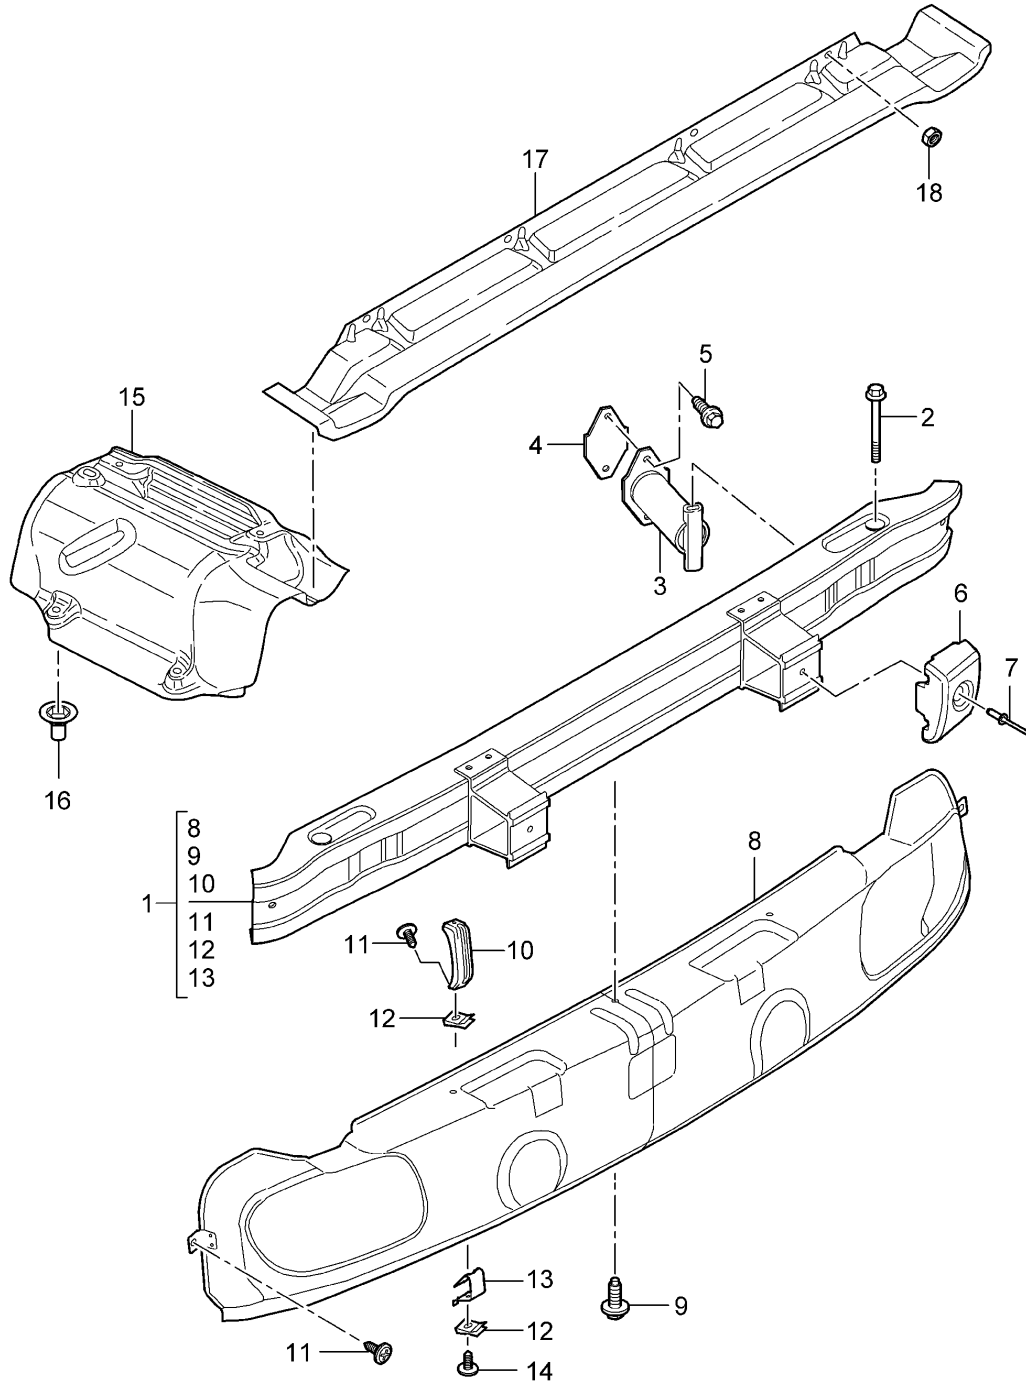

Model: 997T07

Model life 2007>>2009

Model: 997T07

Model life 2007>>2009

Pos	Part Number	Description	Remark	Qty	Model
1	997 505 121 03	bumper	rear	1	PR:553
(1)	997 505 121 81	Heat protection Bumper carrier		1	GT2 PR:553
2	900 378 088 09	Hexagon bolt M 12 X 100		2	
(3)	996 505 015 00	Shock absorber		2	PR:113
(4)	996 505 775 01	Underlay Shock absorber		2	PR:113
5	900 378 267 09	Bolt with washer M 8 X 30		4	
(6)	997 505 845 00	Buffer	left	1	PR:553
6	997 505 846 00	Buffer	right	1	PR:553
7	999 190 312 30	Button-head rivet 4,8 X 24,8		2	PR:553
8	997 505 475 01	Heat insulation	center	1	
(8)	997 505 475 80	Heat insulation D - MJ 2008>> - MJ 2009	center	1	GT2
(8)	997 505 475 80	Heat insulation	center	1	GT2 RS PR:004
9	999 075 056 09	D - MJ 2011>> Bolt with washer M 6 X 22		3	
10	997 505 639 01	Rear support		2	
11	999 073 314 09	panel screw ST 4,8 X 16		2	
12	999 507 795 09	panel nut ST 4,8		4	
13	997 505 649 00	Connecting plate		2	
(13)	997 505 649 80	Connecting plate		2	GT2
14	999 073 227 09	panel screw ST 4,8 X 19		2	
15	997 505 477 01	Heat insulation	left	1	
(15)	997 505 478 01	Heat insulation	right side	1	
16	999 049 025 09	Collar nut T5		8	
17	996 505 471 00	Heat insulation	upper	1	
18	999 049 029 01	Hexagon nut T5		4