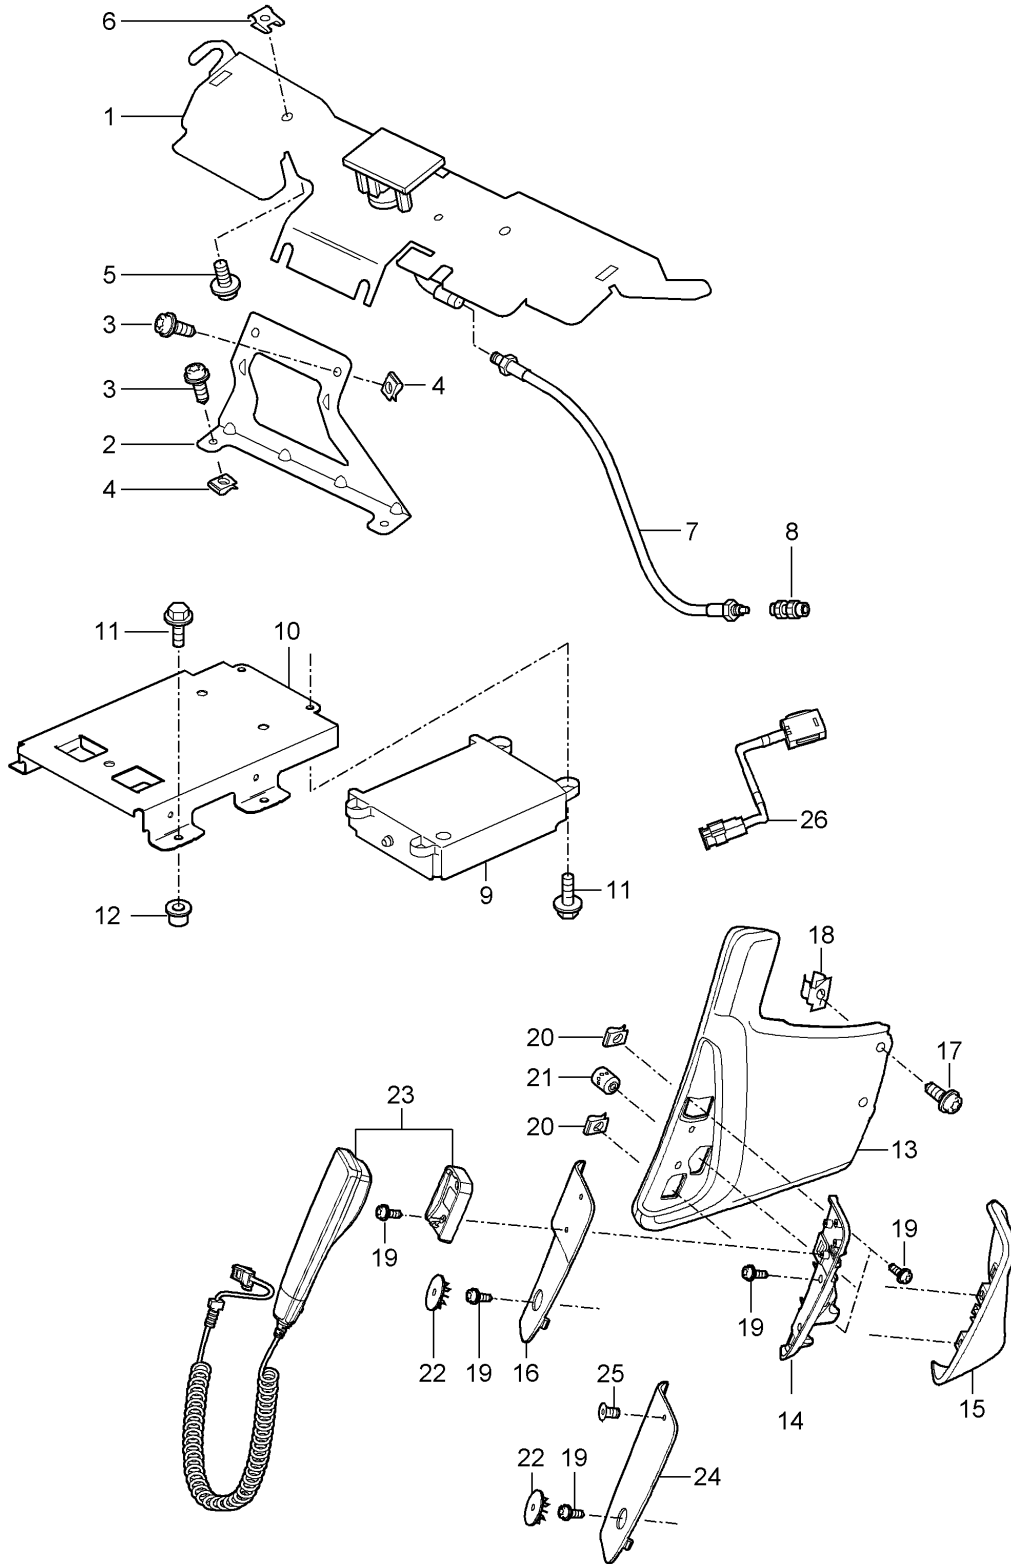

Model: 997T07

Model life 2007>>2009

Pos	Part Number	Description	Remark	Qty	Model
	996 645 568 00 8P9	Cocoa			
	996 645 568 00 T13	Brown/natural			
	996 645 568 00 N23	Carrera Red			
(15)	996 645 245 00	Bracket for subwoofer	left	1	COUPE PR:680
15	996 645 246 00	Bracket for subwoofer	right	1	COUPE PR:680
16	999 507 766 02	panel nut M 6		2	COUPE PR:680
17	999 073 113 09	fillister hd. bolt M 6,0 X 50 ASP		2	COUPE PR:680
18	900 380 015 01	Hexagon nut VM 6		4	COUPE PR:680
19	997 645 569 00	Bracket for subwoofer		2	CABRIO PR:680
20	900 378 035 01	Hexagon bolt M 6 X 16		2	CABRIO PR:680
21	999 073 223 01	Bolt with washer M 6 X 25		1	CABRIO PR:680
22	999 500 069 01	rivetted cap nut M 6		3	CABRIO PR:680

Model: 997T07

Model life 2007>>2009