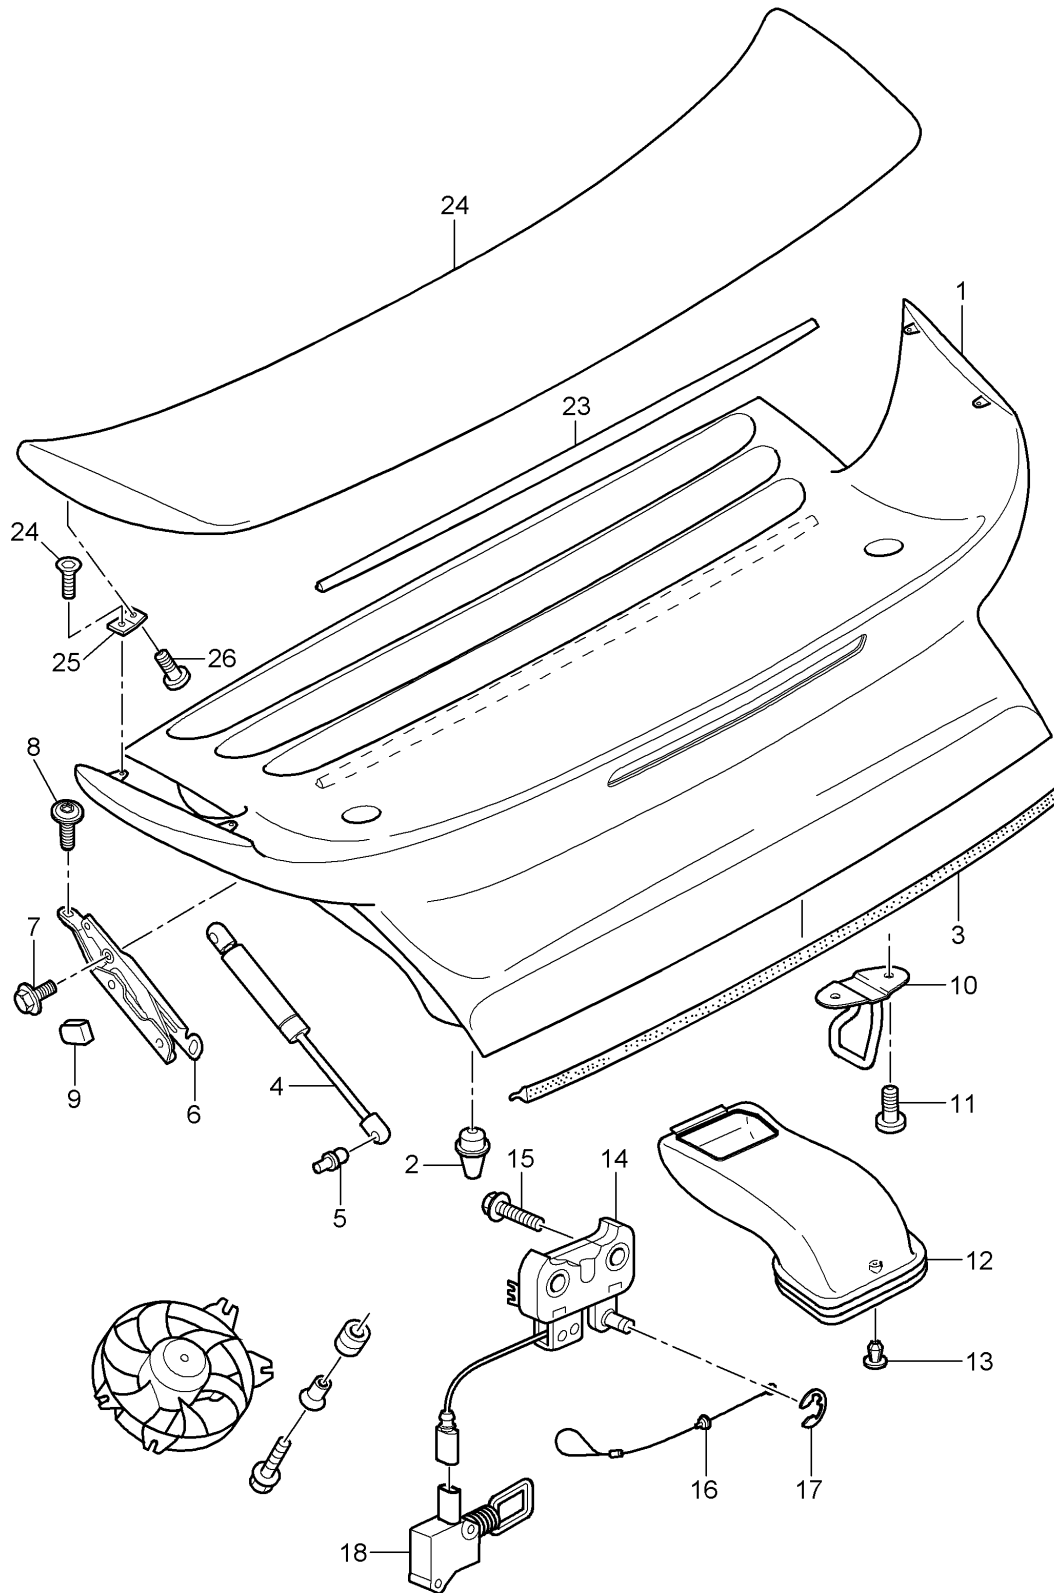

Model: 997T07

Model life 2007>>2009

Model: 997T07 Model life 2007>>2009

Pos	Part Number	Description	Remark	Qty	Model
1	997 512 221 03	Cover and Rear spoiler Cover primed	rear	1	PR:XAF
2	996 512 987 00	adjusting screw Cover	also use:	2	
3	997 512 611 01	Seal		1	
4	997 512 551 00	Gas filled strut		1	
5	999 167 051 03	Ball stud		2	
6	997 512 151 02	Hinge	left	1	
(6)	997 512 152 01	Hinge	right	1	
7	900 378 214 01	Hexagon bolt M 6 X 18		4	
8	900 075 466 09	Bolt with washer M 6 X 16		6	
8	900 075 466 01	Bolt with washer M 6 X 16		6	
9	997 512 153 00	Stop Hinge		2	
10	997 512 213 01	Lock upper part		1	
11	999 073 378 02	flat round head bolt M 6 X 20		2	
12	997 110 171 00	intake manifold Air filter	left	1	COUPE
(12)	997 110 172 00	intake manifold Air filter	right	1	COUPE
(12)	997 110 171 03	intake manifold Air filter	left	1	CABRIO
(12)	997 110 172 03	intake manifold Air filter	right	1	CABRIO
13	999 507 499 40	Spreader rivet 5,0 X 11,5		2	
14	997 512 053 00	Lock lower part		1	
15	N 910 664 01	Hexagon socket head bolt (combi) M 6 X 40		2	
16	997 512 521 00	Cable Emergency operation		1	
17	900 116 002 03	Retaining washer		1	
18	997 624 118 00	throttle control element		1	
(18)	997 624 118 01	throttle control element D - MJ 2009>>		1	
-	997 612 916 00	repair set Wire set throttle control element D >> - MJ 2008		1	
19	997 624 056 02	Fan		1	
20	999 703 451 40	Rubber grommet 9,0 X 14,0 X 1,5		4	
21	999 209 093 01	spacer sleeve 7,0 X 1,0 X 12		4	
22	999 073 417 01	fillister hd. bolt M6 X 30		4	
23	997 512 471 01	Spoiler		1	
24	997 512 261 03	Rear spoiler		1	
25	997 512 977 01	Connecting piece	left	1	
25	997 512 977 02	Connecting piece	left	1	
(25)	997 512 978 01	Connecting piece	right	1	
26	900 119 126 02	Socket head bolt M 6 X 18		4	
27	900 249 055 09	countersunk bolt		4	