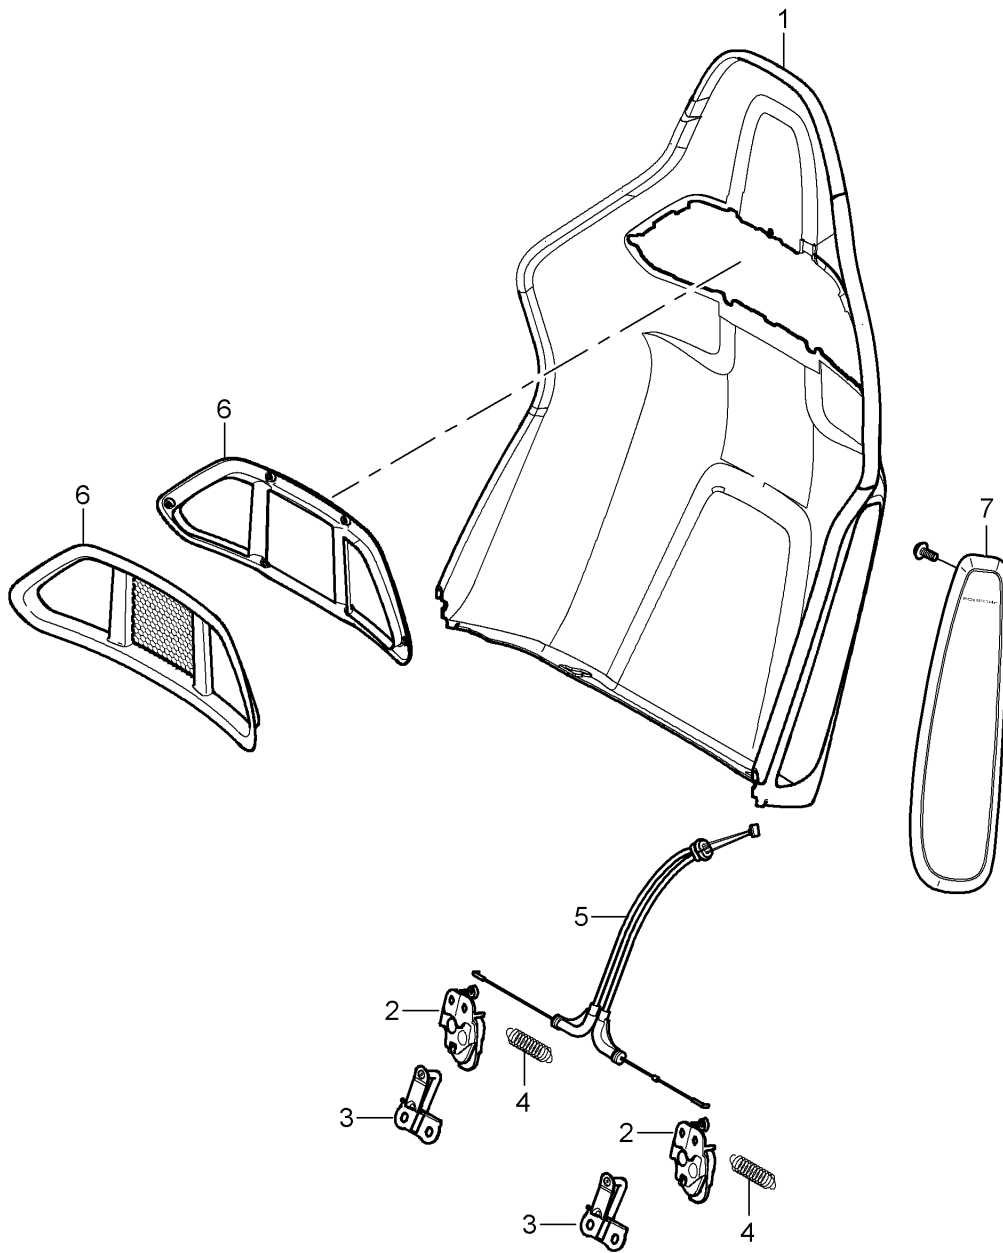

Model: 997T07

Model life 2007>>2009

Pos	Part Number	Description	Remark	Qty	Model
1	997 653 105 02	heater Front seat Comfort seat Heating element Seat cushion Standard seat Comfort seat	left a. right	2	PR:437,438
2	997 653 109 00	Heating element Backrest side bolster Standard seat Comfort seat	left	1	PR:437,438
3	997 653 110 00	Heating element Backrest side bolster Standard seat Comfort seat	right	1	PR:437,438
4	997 653 107 00	Heating element Backrest cushion	left a. right	2	PR:437,438

Model: 997T07

Model life 2007>>2009