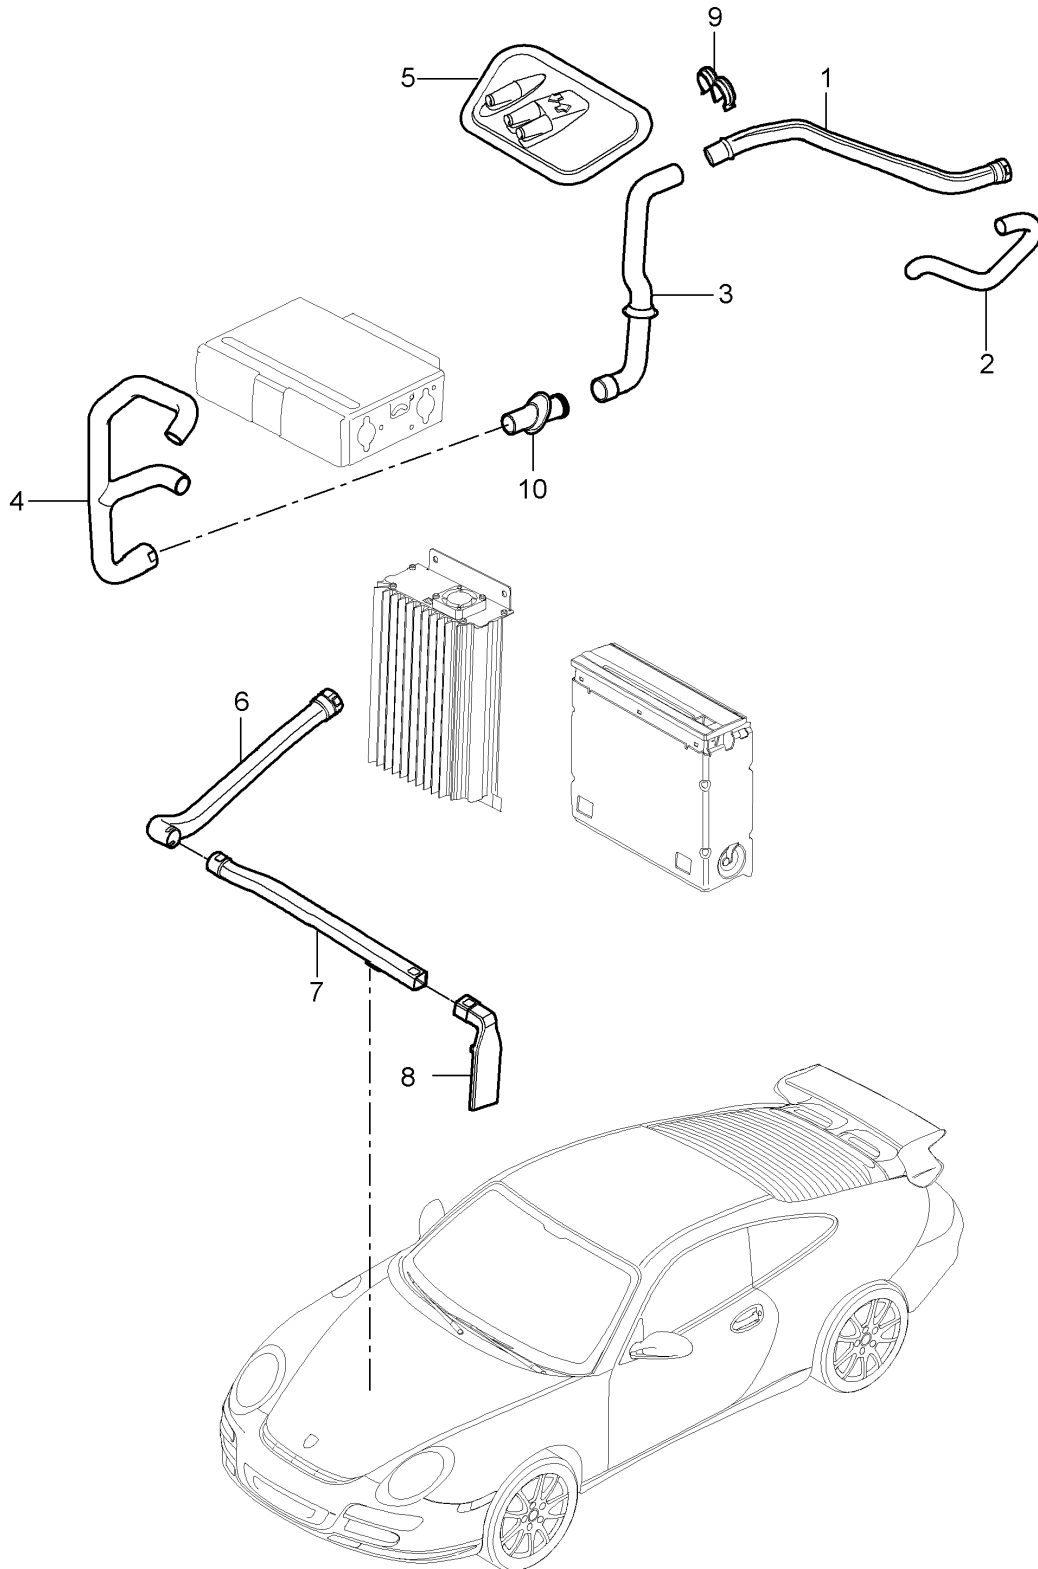

Model: 997T07

Model life 2007>>2009

Model: 997T07

Model life 2007>>2009

Pos	Part Number	Description	Remark	Qty	Model
		Luggage compartment Cooling			PR:575
1	997 572 582 00	Air guide water box		1	
2	997 572 580 00	Air guide Air conditioner		1	
3	997 572 584 01	Air guide filler plate		1	
4	997 572 586 02	Air guide Amplifiers		1	
5	997 572 263 00	Seal		1	
6	997 572 586 03	Air guide Amplifiers		1	PR:664
7	997 572 586 04	Air guide Amplifiers		1	PR:664
8	997 572 586 05	Air guide Amplifiers		1	PR:664
9	999 507 830 40	Cable holder 21,5 X 21,5		1	
10	997 572 593 01	connection piece		1