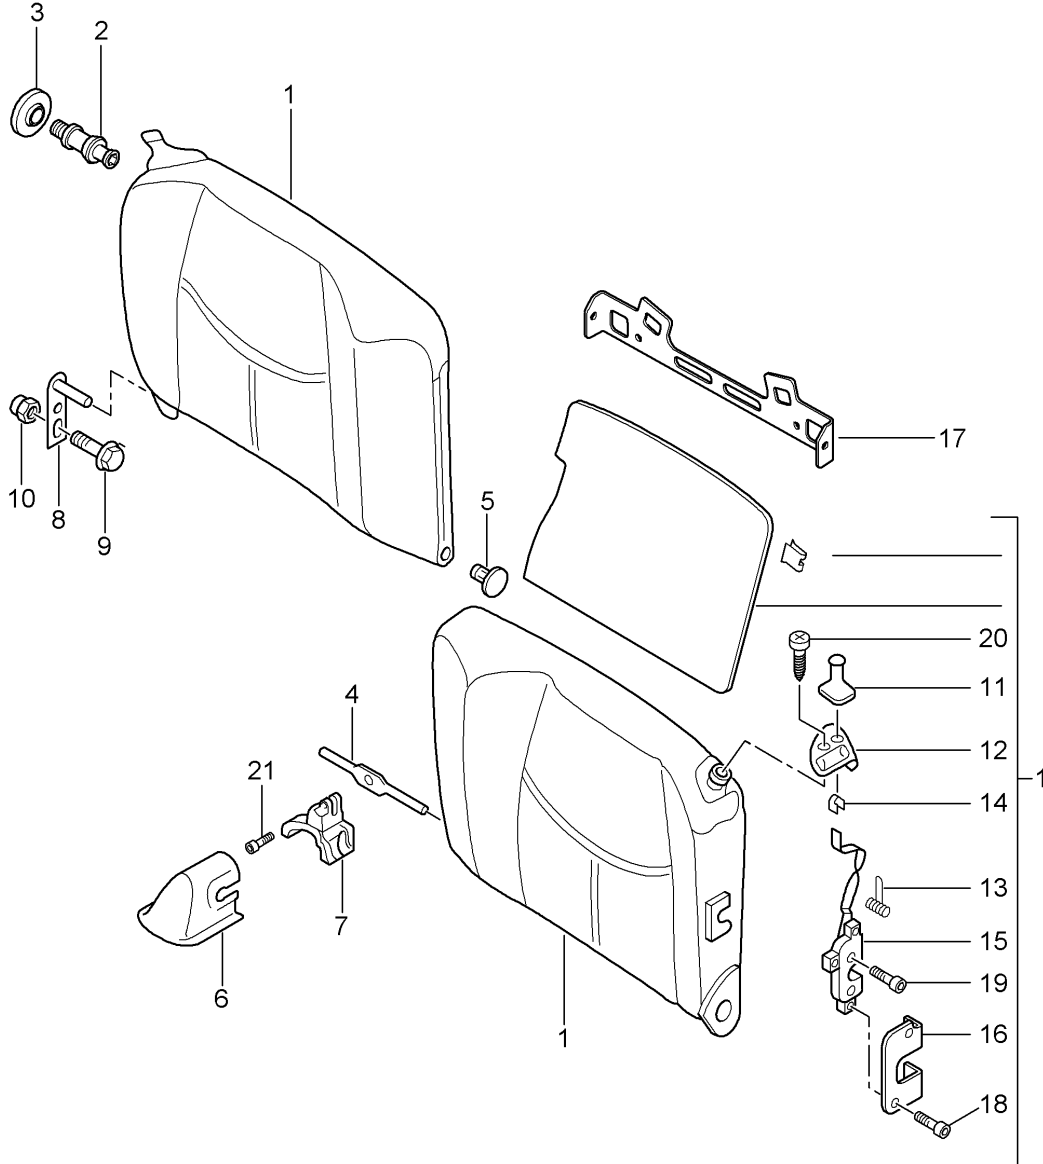

Model: 997T07

Model life 2007>>2009