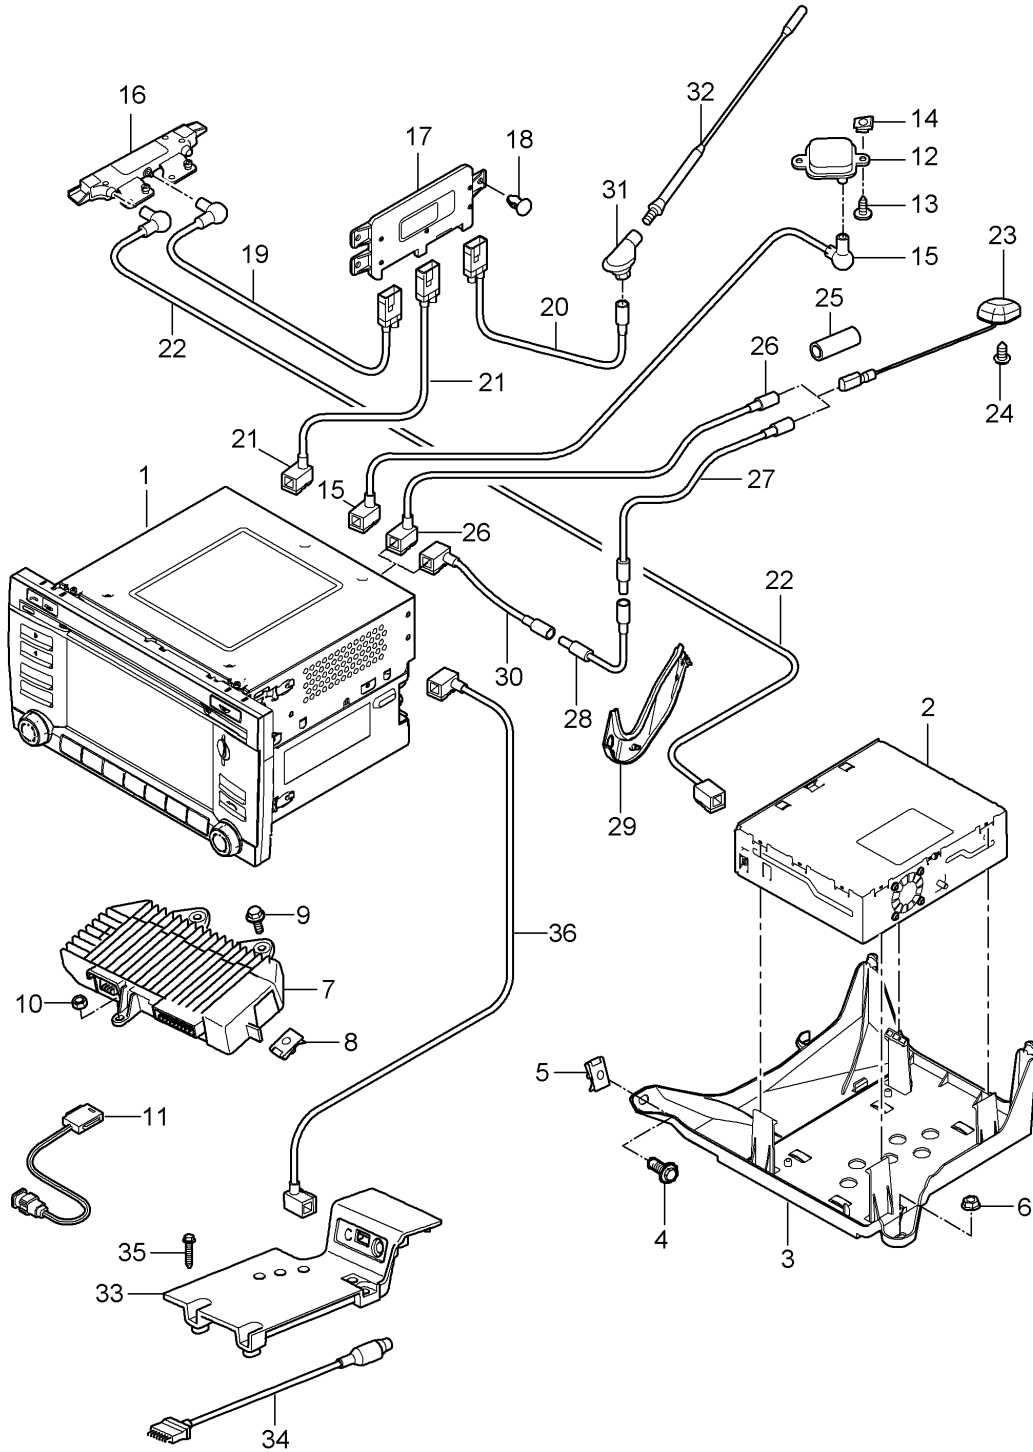

Model: 997T07

Model life 2007>>2009