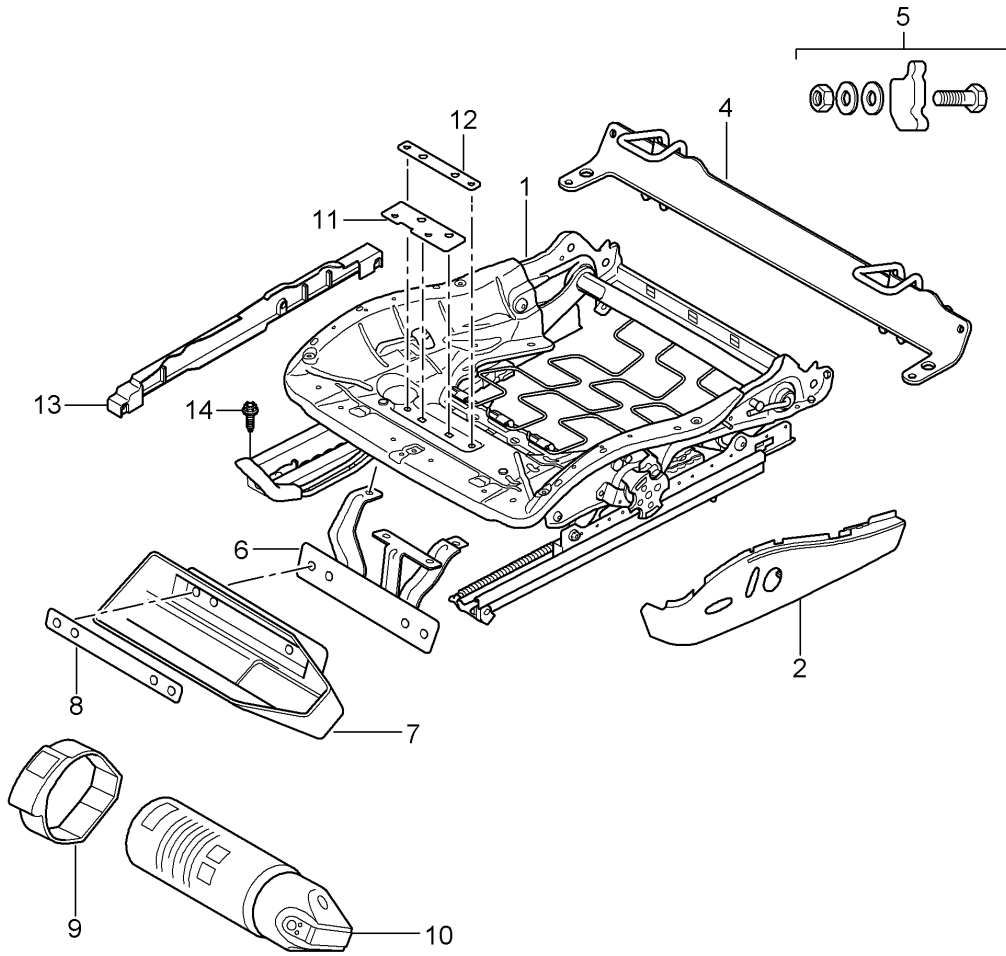

Model: 997T07

Model life 2007>>2009

Pos	Part Number	Description	Remark	Qty	Model
10	997 521 607 00	Cup Fire extinguishers		1	PR:509
11	997 521 881 00	Holder for fire extinguisher Cup		1	PR:509
12	997 521 851 00	tensioning strap Fire extinguishers		1	PR:509
13	996 722 115 00	Fire extinguishers Information available		1	PR:509
14	997 521 841 00	Reinforcement	front	1	PR:509
15	997 521 843 00	Reinforcement	rear	1	PR:509
16	997 521 427 01	Cover Sensor Weight	left	1	PR:376,378, 560
(16)	997 521 427 01 01C	Satin black			
	997 521 426 01	Cover Sensor Weight	right	1	PR:376,378, 560
	997 521 426 01 01C	Satin black			
17	999 141 047 01	Torx screw Mount Seat rail		4	

Model: 997T07

Model life 2007>>2009