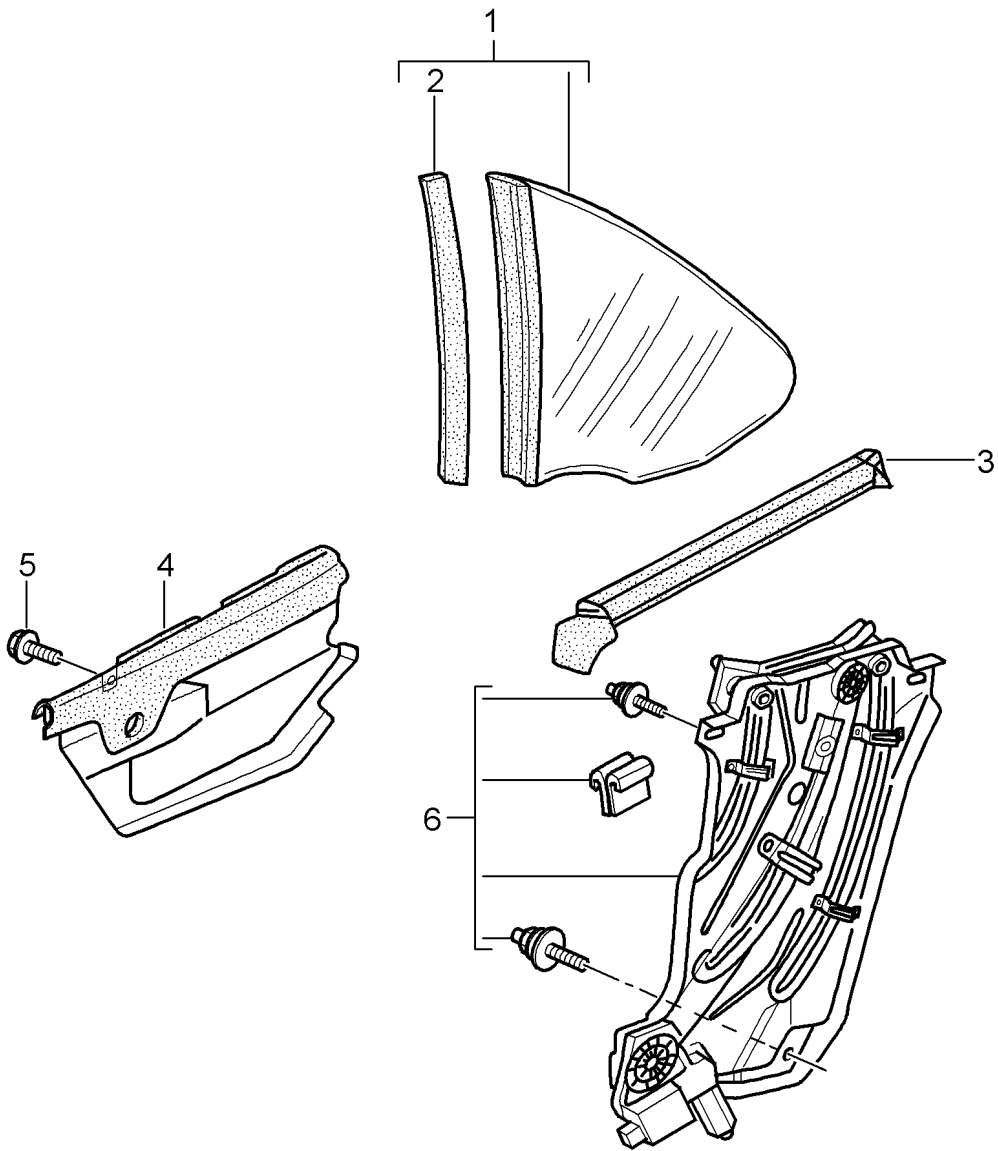

Model: 997T07

Model life 2007>>2009