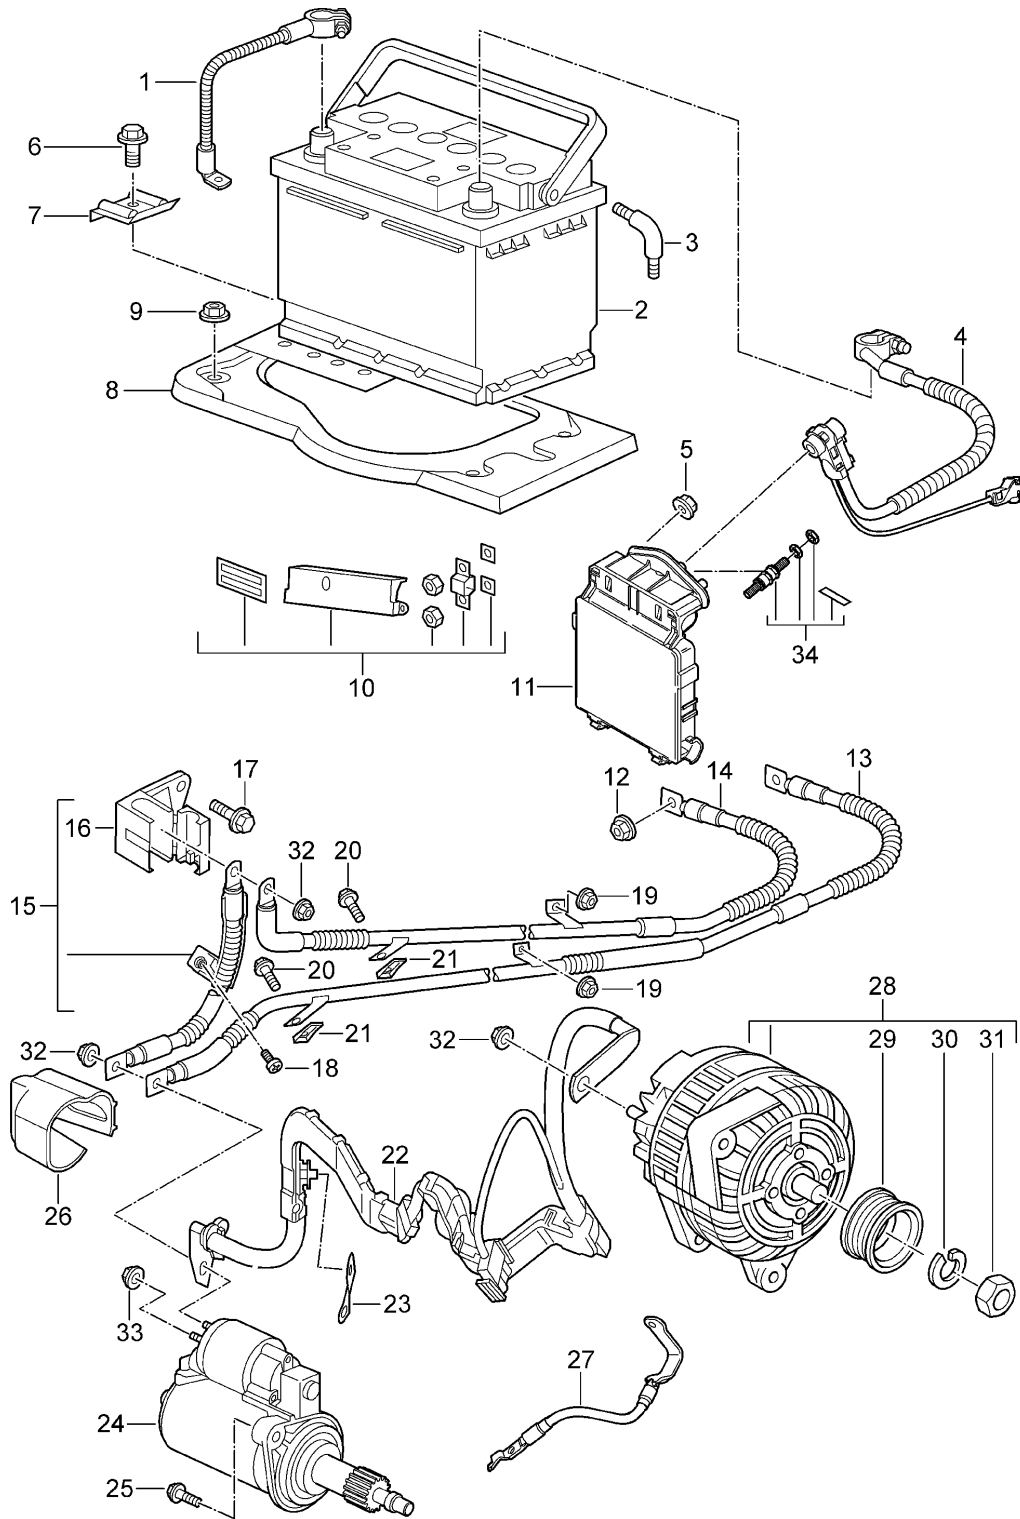

Model: 997T07

Model life 2007>>2009