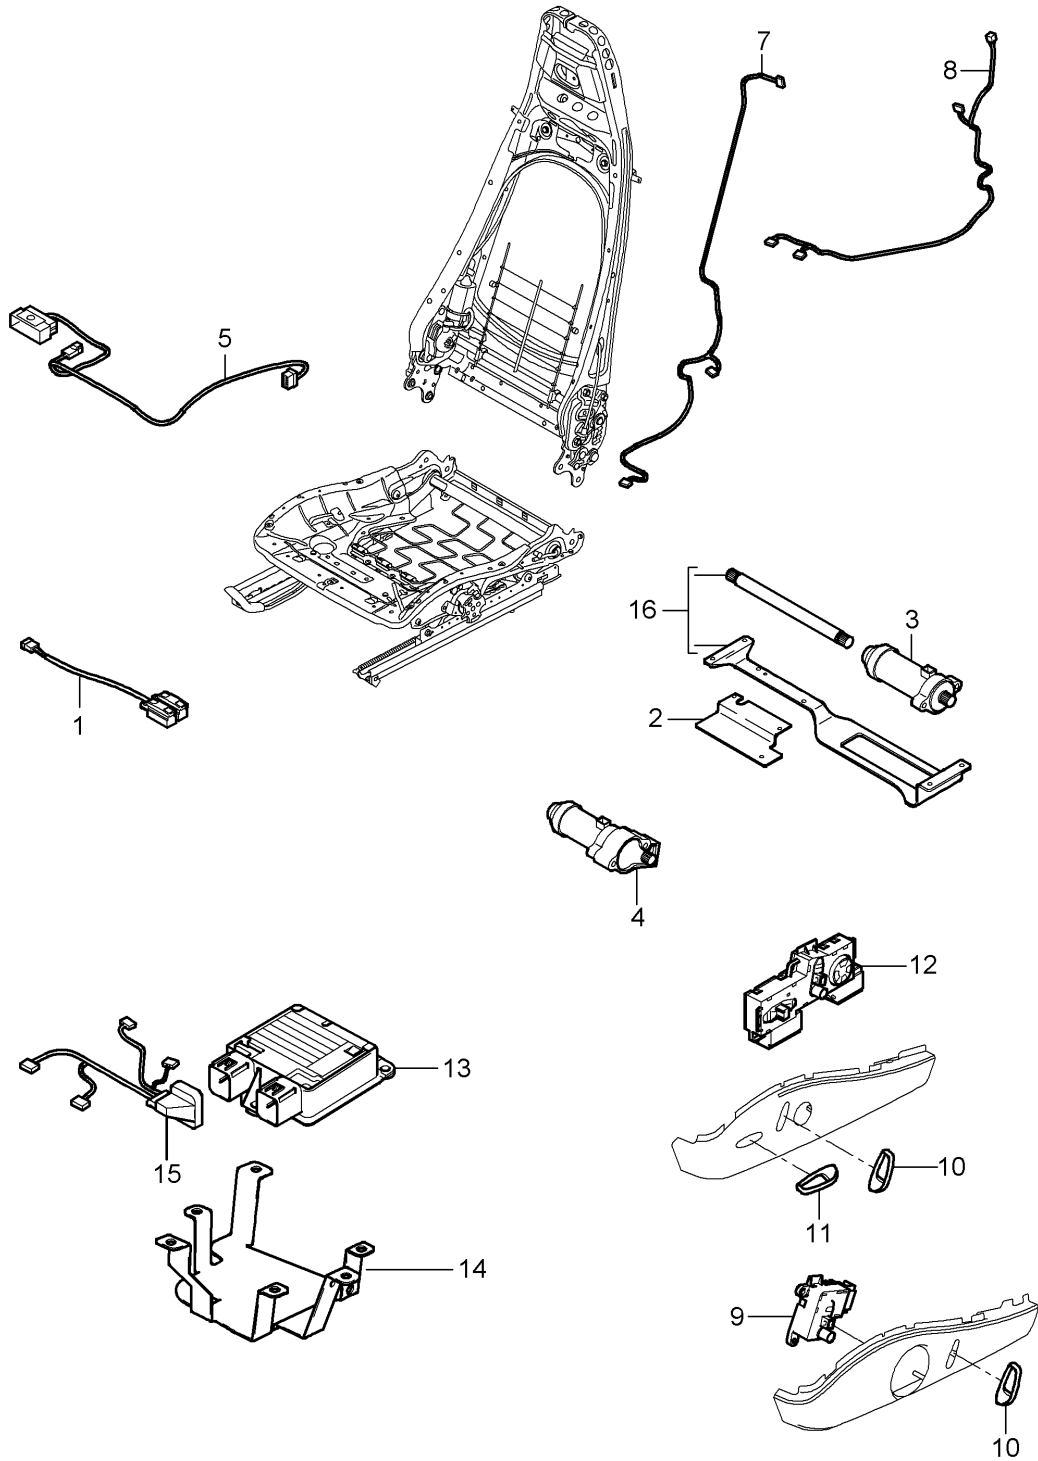

Model: 997T07

Model life 2007>>2009