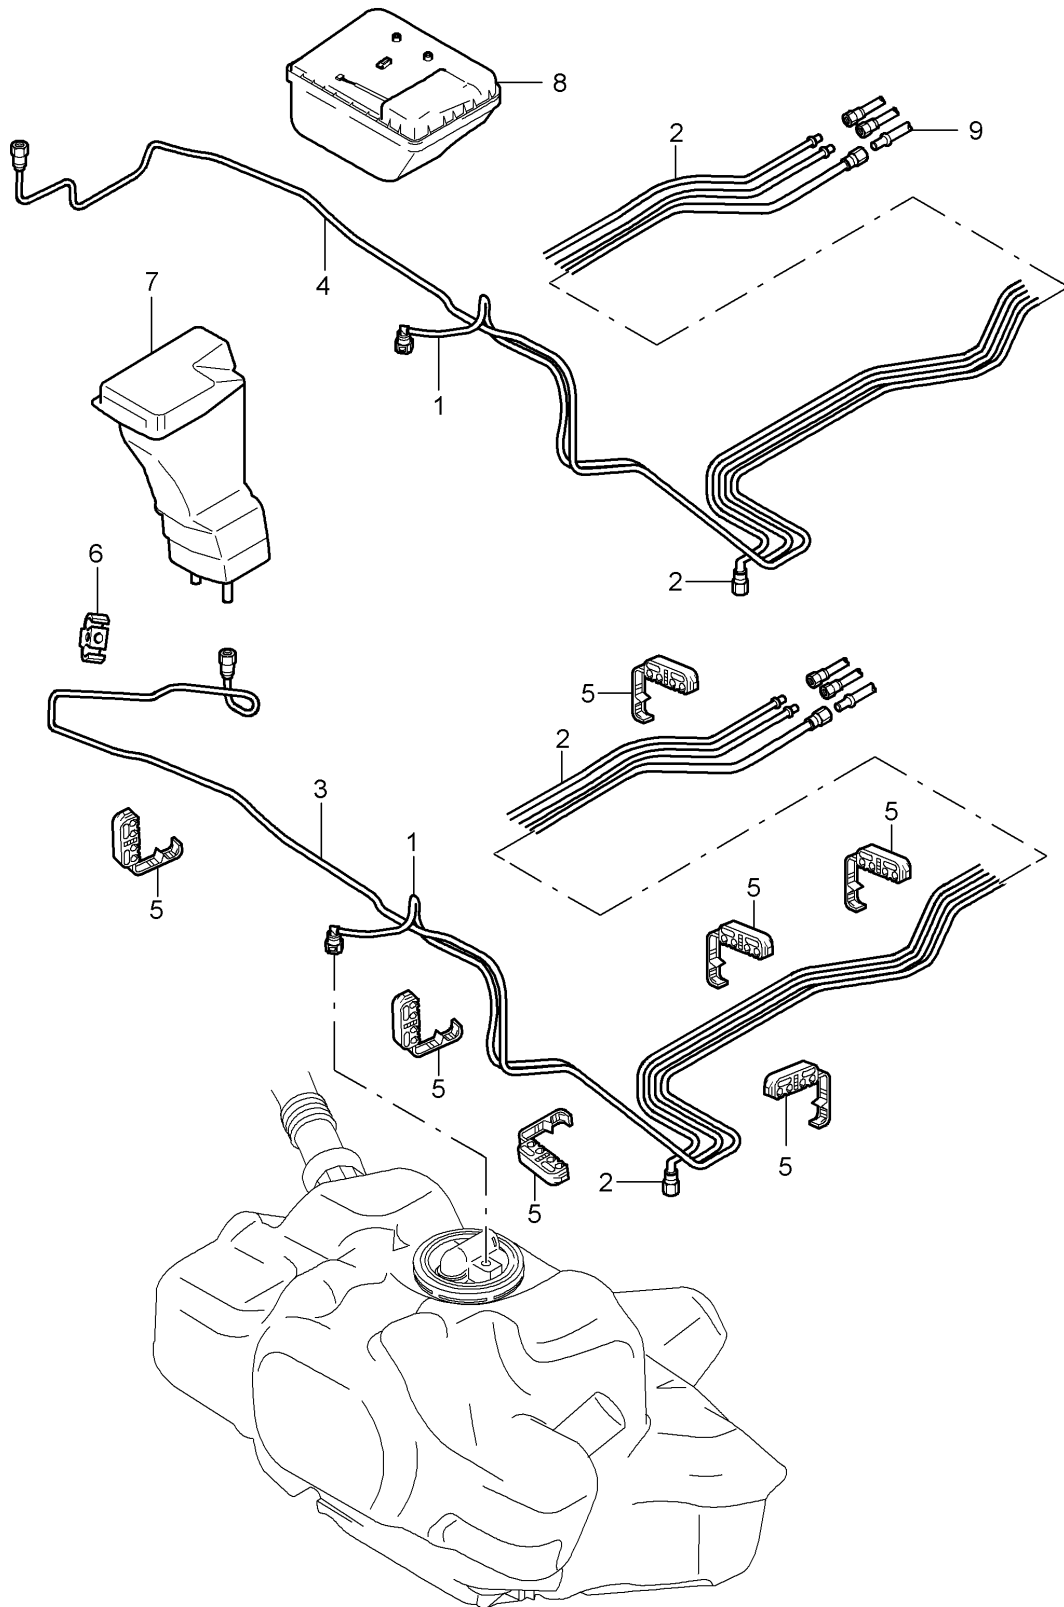

Model: 997T07

Model life 2007>>2009

Pos	Part Number	Description	Remark	Qty	Model
		Fuel tank			TURBO
1	997 201 021 04	Fuel tank		1	GT2
(1)	997 201 021 02	Fuel tank		1	PR:664
2	997 201 543 01	Pipe	inner	1	PR:101,664
(3)	997 201 623 00	Union nut		1	PR:664
(4)	997 201 733 00	seal ring		1	
5	997 620 127 00	Fuel pump		1	
6	997 620 833 00	Tank gauge		1	
		without:			
		flange			
(6)	997 620 831 02	Tank gauge		1	PR:101
		without:			
		flange			
7	997 201 421 02	flange for Tank gauge		1	PR:664
9	997 620 114 00	suction jet pump		1	
(9)	997 620 116 00	suction jet pump		1	PR:101
10	997 201 331 00	Bottom protection for fuel tank		1	
(10)	997 201 331 00	Bottom protection for fuel tank		1	PR:101,664
11	997 201 106 00	tensioning strap	right	1	
12	997 201 105 00	tensioning strap	left	1	
13	997 201 107 00	tensioning strap		1	
14	900 075 479 01	Bolt with washer M 8 X 40		4	
15	997 201 043 11	fuel filler neck		1	PR:664
16	999 073 348 09	fillister hd. bolt M 6 X 20		1	
17	997 201 951 02	Bracket for filler neck		1	
18	996 201 241 03	Fuel tank cap		1	
		with:			
		Clip			
19	191 201 557	seal ring		1	
20	996 201 755 00	support washer		1	
21	996 201 753 00	Seal		1	
22	997 201 667 00	Sleeve		1	
23	996 201 153 00	Hose		1	
(24)	997 201 721 00	Breather line	inner	1	TURBO
		In-tank fuel pump To			
25	997 201 811 00	Foam part		1	PR:664
(25)	997 201 811 00	Foam part		1	PR:101
26	997 201 813 00	Foam part		1	
27	999 507 499 40	Spreader rivet 5,0 X 11,5		1	
28	000 043 206 89	Multi-purpose additive for Otto engine fuels 100 ML		1	
		Discontinued part			
28	000 043 209 02	Multi-purpose additive for Otto engine fuels 100 ML		1	

Model: 997T07

Model life 2007>>2009