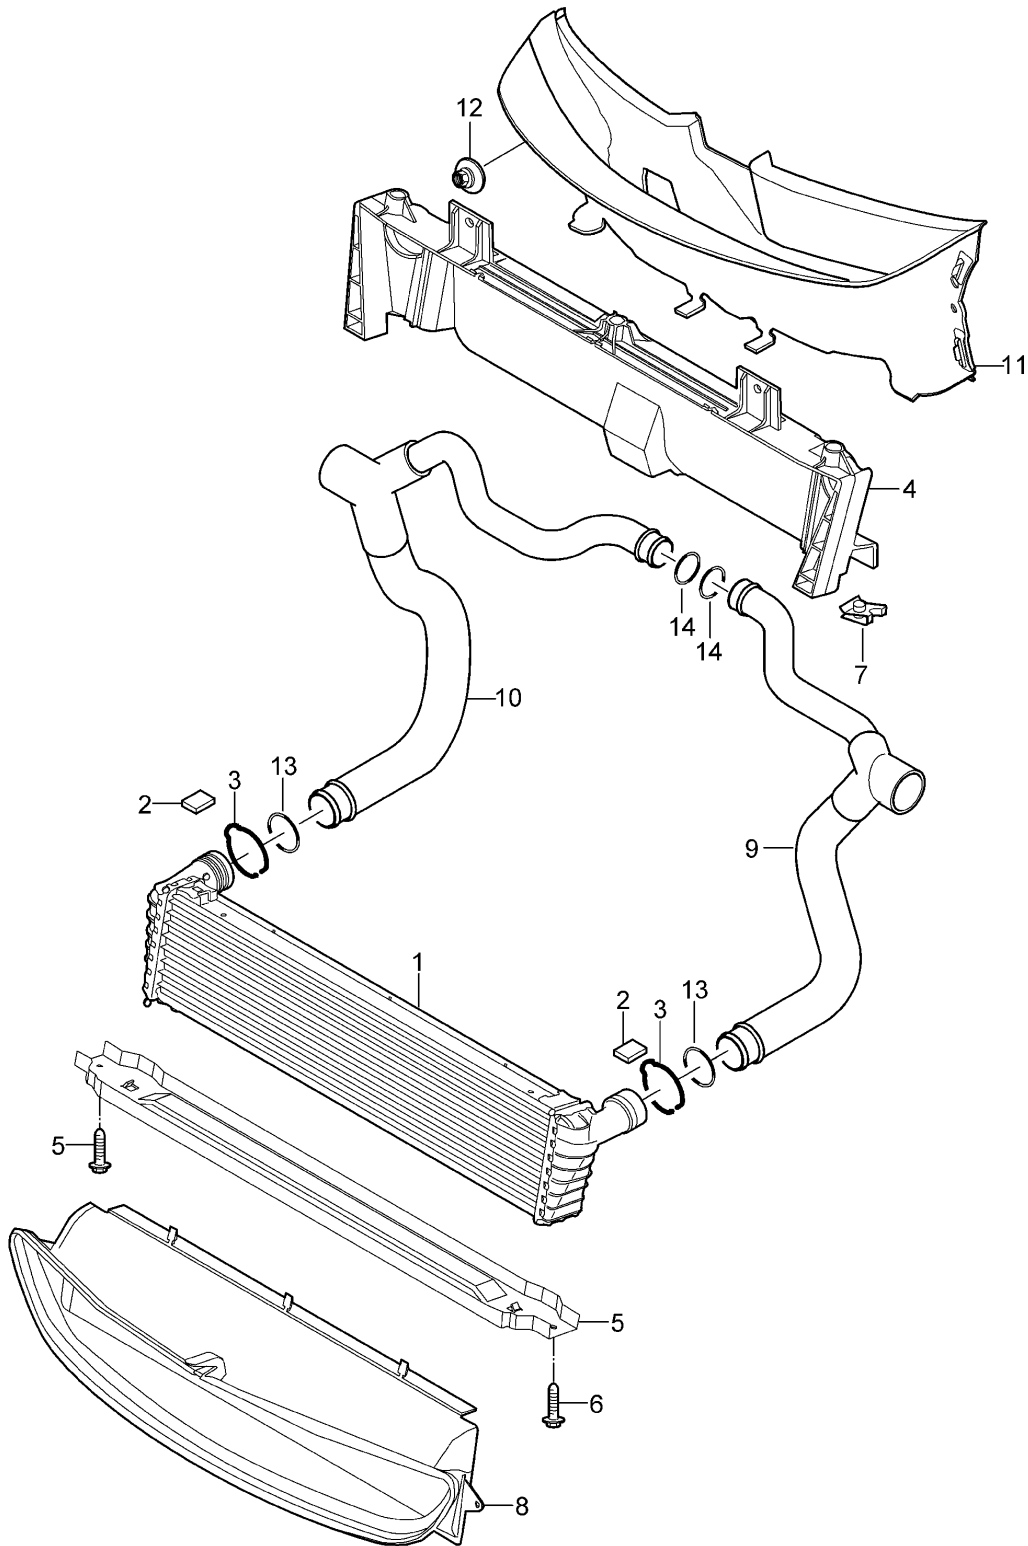

Model: 997T07

Model life 2007>>2009

Pos	Part Number	Description	Remark	Qty	Model
28	999 073 231 09	panel screw 4,8 X 16		12	
29	999 591 329 01	panel nut ST 4,8		10	
30	999 591 350 02	panel nut ST 4,8 Discontinued part		2	
30	999 591 350 01	panel nut ST 4,8		2	
31	999 591 699 01	panel nut ST 4,8		8	
32		Control unit see illustration:	901-003	1	
33	900 377 010 01	Hexagon nut M 6		2	
34	997 106 565 00	Adapter		2	
35	999 507 126 40	Hose bracket		1	
36	996 106 801 02	O-ring		4	
37	996 624 157 00	Air flap	left	1	
(37)	996 624 158 00	Air flap	right	1	
38	996 624 159 00	Air flap	left	1	
(38)	996 624 160 00	Air flap	right	1	
39	996 624 161 00	Air flap	left	1	
(39)	996 624 162 00	Air flap	right	1	
40	996 624 163 00	Air flap	left	1	
(40)	996 624 164 00	Air flap	right	1	
41	N 906 487 02	Oval hexagon socket head bolt ST 4,8 X 16		4	
42	999 591 941 40	Spreader rivet ST 4,2 D - MJ 2008>>		2	PR:101
-	997 106 113 70	Protection cover Radiator	left	1	Turbo
-	997 106 114 70	Protection cover Radiator	right	1	Turbo

Model: 997T07

Model life 2007>>2009