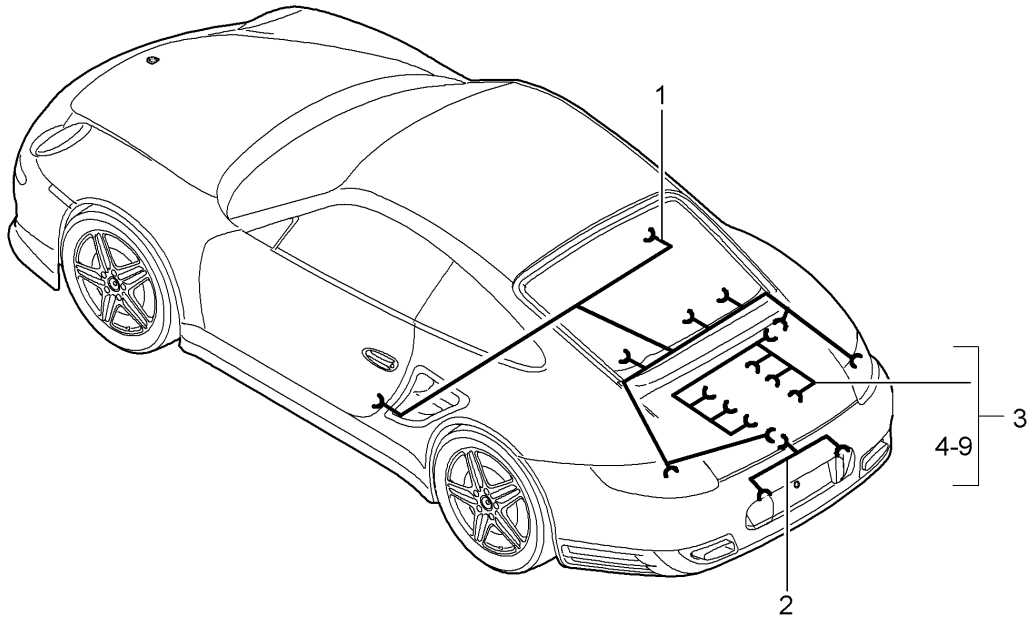

Model: 997T07

Model life 2007>>2009

Model: 997T07 Model life 2007>>2009

Pos	Part Number	Description	Remark	Qty	Model
1	997 622 905 00	Wiring looms Rear end Rear lid Licence plate light Engine Gearbox repair kits Shock absorbers anti-locking brake syst. -abs- brake pad wear display Rear axle		1	
-	997 622 670 70	Wire set Rear end Vehicle Ident. No. Indicate		1	GT2
2	997 612 660 01	Wire set Licence plate light		1	
(2)	997 612 661 00	Wire set Parking aid		1	PR:635
(2)	997 612 661 01	Licence plate light Wire set Parking aid		1	PR:635
-	999 507 944 40	Licence plate light Retaining clip for Connection point POS.2		1	
3	997 607 015 03	Wire set Engine		1	
-	999 702 324 40	Grommet		1	
4	997 607 141 00	Air mass meter Cable guide Cyl. 1 - 3		1	
5	997 607 151 00	Cover Cable guide Cyl. 1 - 3		1	
6	997 607 143 00	Cable guide	center	1	
7	997 607 153 00	Cover	center	1	
8	997 607 142 00	Cable guide Cable guide Cyl. 4 - 6 for		1	
8	997 607 142 01	Wiring looms 997.607.015.01/02 Cable guide Cyl. 4 - 6 for		1	
9	997 607 152 00	Wire set 997.607.015.03 Cover		1	
10	900 385 009 01	Cable guide Cyl. 4 - 6 Torx screw BM 6 X 16		2	
(11)	997 610 131 00	Bracket Connection point		1	
-	997 622 663 00	Wire set Engine		1	PR:249
-	999 507 752 40	Gearbox Cable holder		1	PR:249