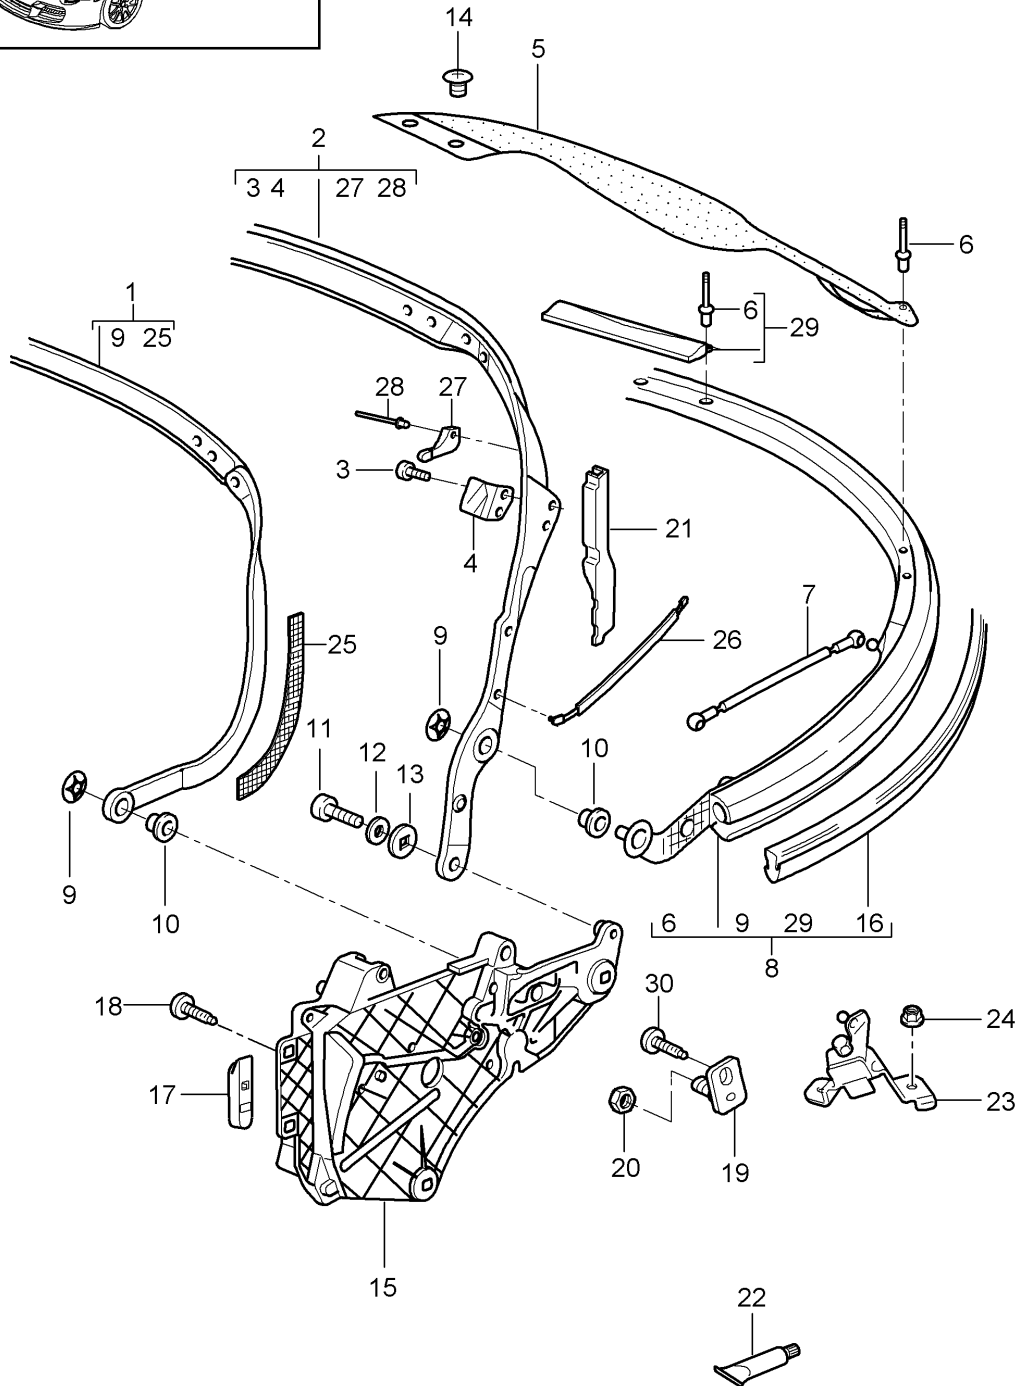

Model: 997T07

Model life 2007>>2009

Model: 997T07 Model life 2007>>2009

Pos	Part Number	Description	Remark	Qty	Model
1	996 561 042 01	top frame Individual parts Roof arch		1	
		D >> - MJ 2008			
1	997 561 942 00	Roof arch		1	
		D - MJ 2009>>			
2	996 561 037 00	Main bracing		1	
		D >> - MJ 2008			
2	997 561 037 00	Main bracing		1	
		D - MJ 2009>>			
3	900 146 003 02	fillister hd. bolt		4	
4	996 561 959 00	Thrust wedge		2	
5	997 561 089 01	tensioning strap	left	1	
		D >> - MJ 2008			
5	997 561 089 02	tensioning strap	left	1	
		D - MJ 2009>>			
(5)	997 561 090 01	tensioning strap	right	1	
		D >> - MJ 2008			
(5)	997 561 090 02	tensioning strap	right	1	
		D - MJ 2009>>			
6	999 190 446 30	Pop rivet		X	
7	996 561 191 00	tension wire	lower	2	
8	997 561 041 00	Roof arch		1	
		D >> - MJ 2008			
8	997 561 941 00	Roof arch		1	
		with: Buffer			
		D - MJ 2009>>			
9	996 561 645 00	fuse		8	
10	999 924 122 40	bush		8	
11	999 073 195 01	flat round head bolt M6 X 20		2	
12	999 523 020 01	Belleville spring		2	
13	999 924 131 30	Washer 8,5 X 28 X 2		2	
14	999 919 141 09	fillister hd. bolt M5 X 12		4	
15	996 561 443 00	Convertible top support	left	1	
(15)	996 561 444 00	Convertible top support	right	1	
16	996 561 693 00	Gaskets for Roof arch POS.8		2	
17	996 561 735 02	adjusting washer		2	
18	999 075 065 09	Hexagon bolt M8x35 Mount Convertible top support		6	
19	996 561 715 00	Bracket		2	
20	999 084 630 09	Hexagon nut		2	
21	996 561 259 00	Seal	left	1	
(21)	996 561 260 00	Seal	right	1	
22	928 101 921 00	Loctite		1	
23	996 561 055 01	Console for tension wire	left	1	
(23)	996 561 056 01	Console	right	1	
24	999 084 629 01	Hexagon nut		4	
25	997 561 897 00	Velcro	left	1	
		D - MJ 2009>>			
(25)	997 561 898 00	Velcro	right	1	
		D - MJ 2009>>			
26	997 561 531 00	spring plate		2