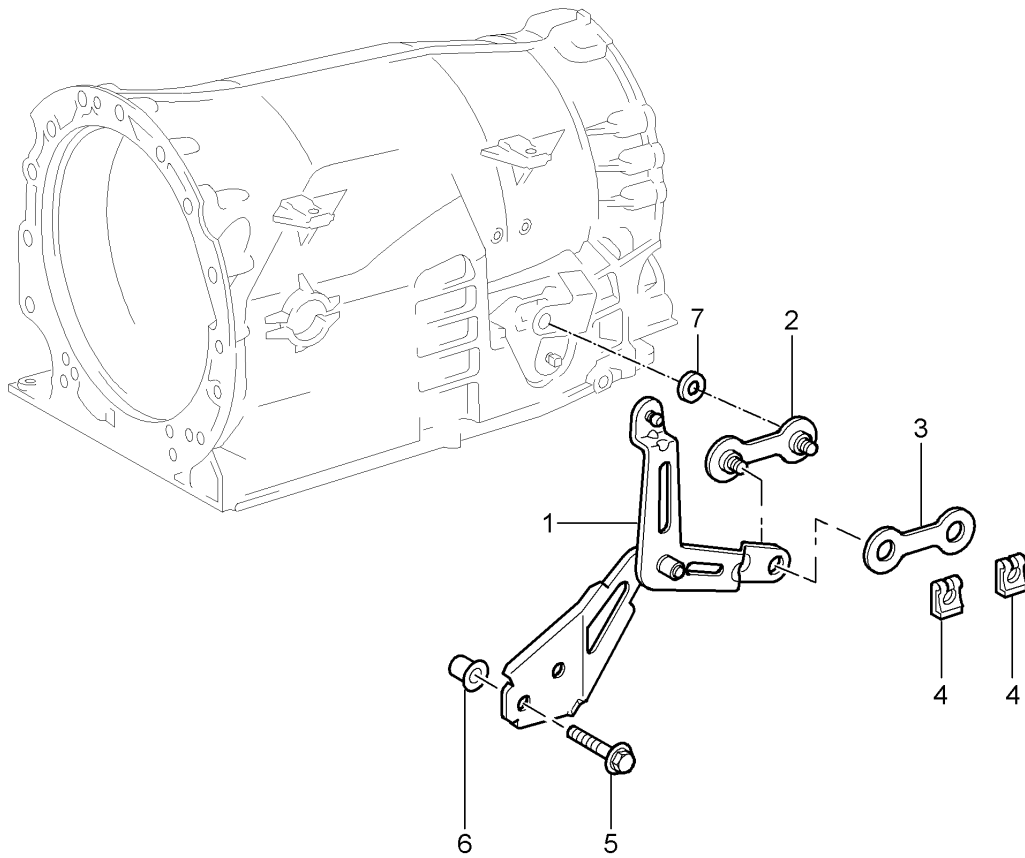

Model: 997T07

Model life 2007>>2009

Model: 997T07

Model life 2007>>2009

Pos	Part Number	Description	Remark	Qty	Model
		Tiptronic selector lever			A9750
1	722 270 011 0	selector lever		1	
2	722 270 025 9	lever		1	
3	722 278 032 0	lever		1	
4	999 166 079 02	Retaining washer		1	
5	999 073 095 01	fillister hd. bolt M 8 X 30		1	
6	722 992 002 0	Sleeve		1	
7	009 997 484 7	Shaft oil seal selector lever		1