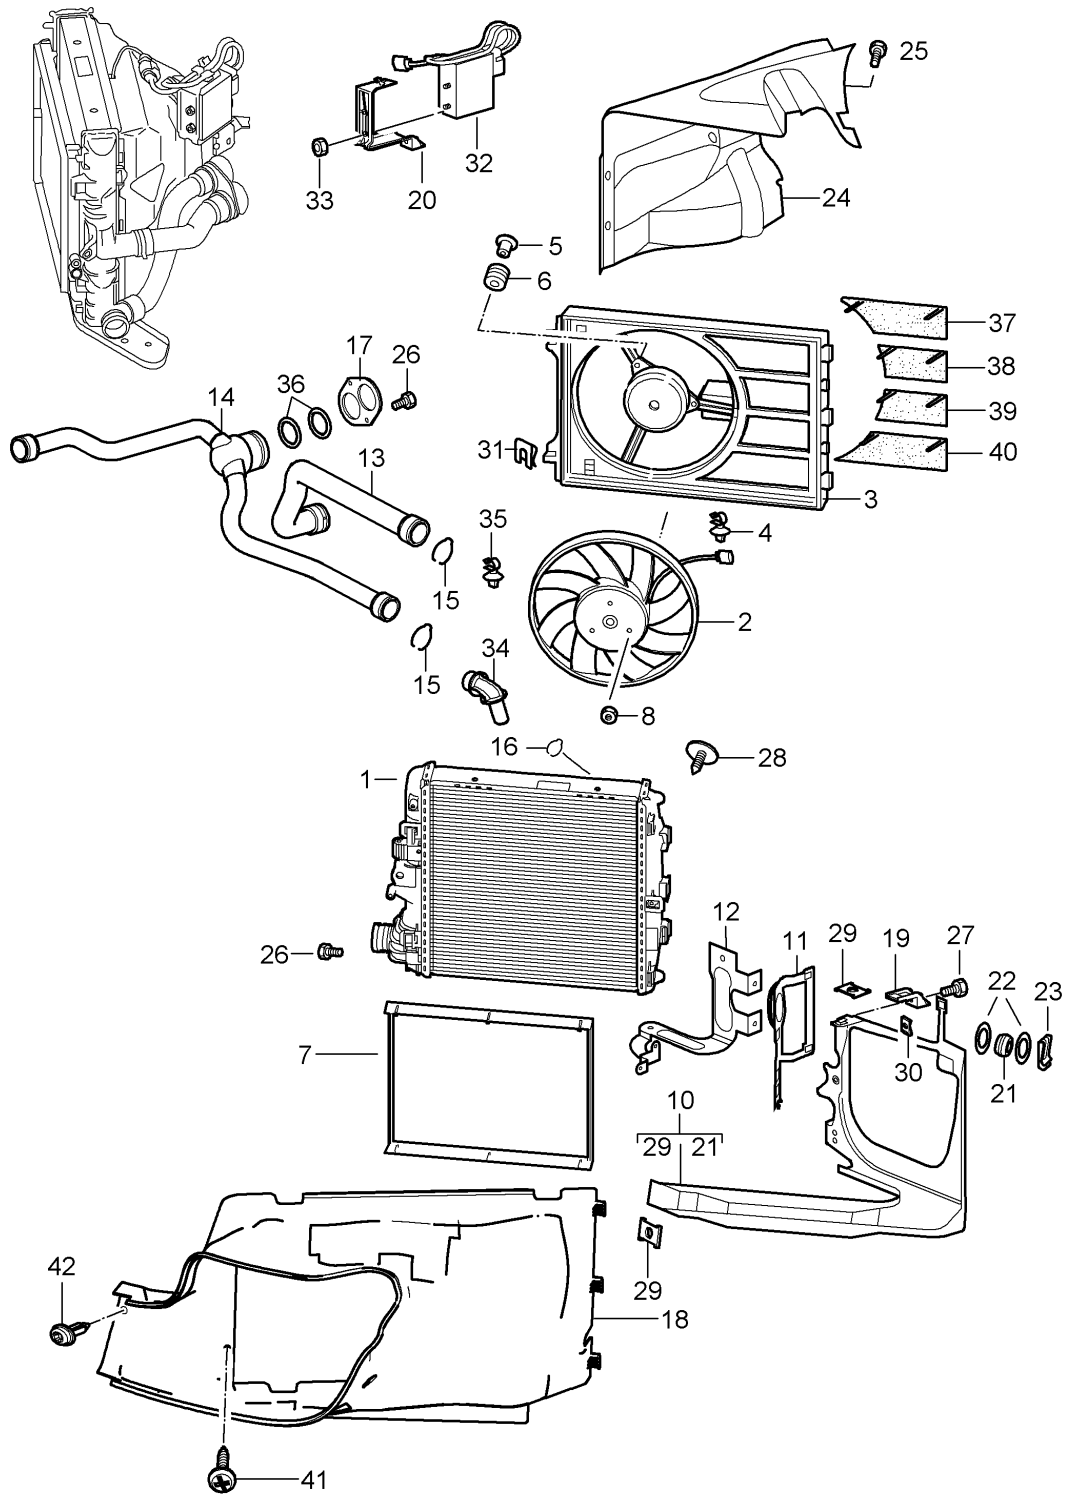

Model: 997T07

Model life 2007>>2009

Pos	Part Number	Description	Remark	Qty	Model
16	997 106 652 04	Discontinued part Return pipe tunnel		1	
(16)	997 106 652 90	Return pipe tunnel		1	
17	997 106 520 02	Bracket filler plate	right	1	
18	997 106 521 01	Bracket filler plate	left	1	
19	900 378 035 01	Hexagon bolt M6 X 16		2	
20	997 106 512 03	Distance piece Breather line		1	
21	997 106 540 02	Bracket tunnel		2	
22	997 106 551 03	Sleeve		2	
23		see illustration:	105-005	X	
24		see illustration:	105-005	X	
25	997 106 865 02	Line	left	1	
26	997 106 866 02	Line	right	1	
27	997 106 623 03	Water hose Supply	left	1	
28	997 106 627 03	Water hose Supply	right	1	
29	997 106 728 03	Water hose Return line	left	1	
30	997 106 624 03	Water hose Return line	right	1	
31		see illustration:	105-015	1	

Model: 997T07

Model life 2007>>2009