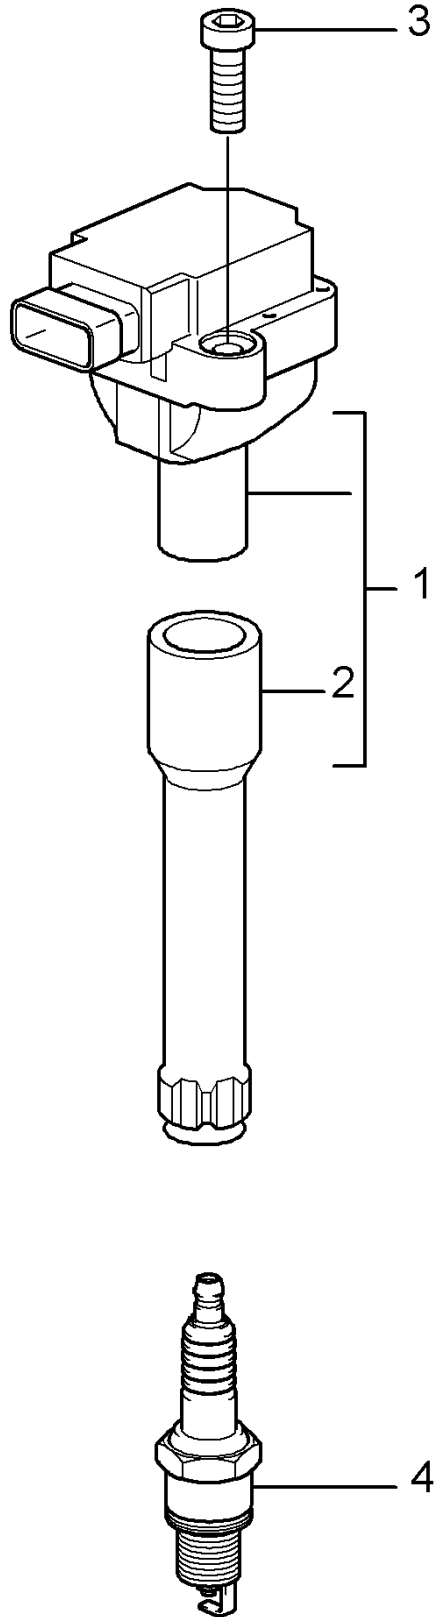

Model: 997T07

Model life 2007>>2009