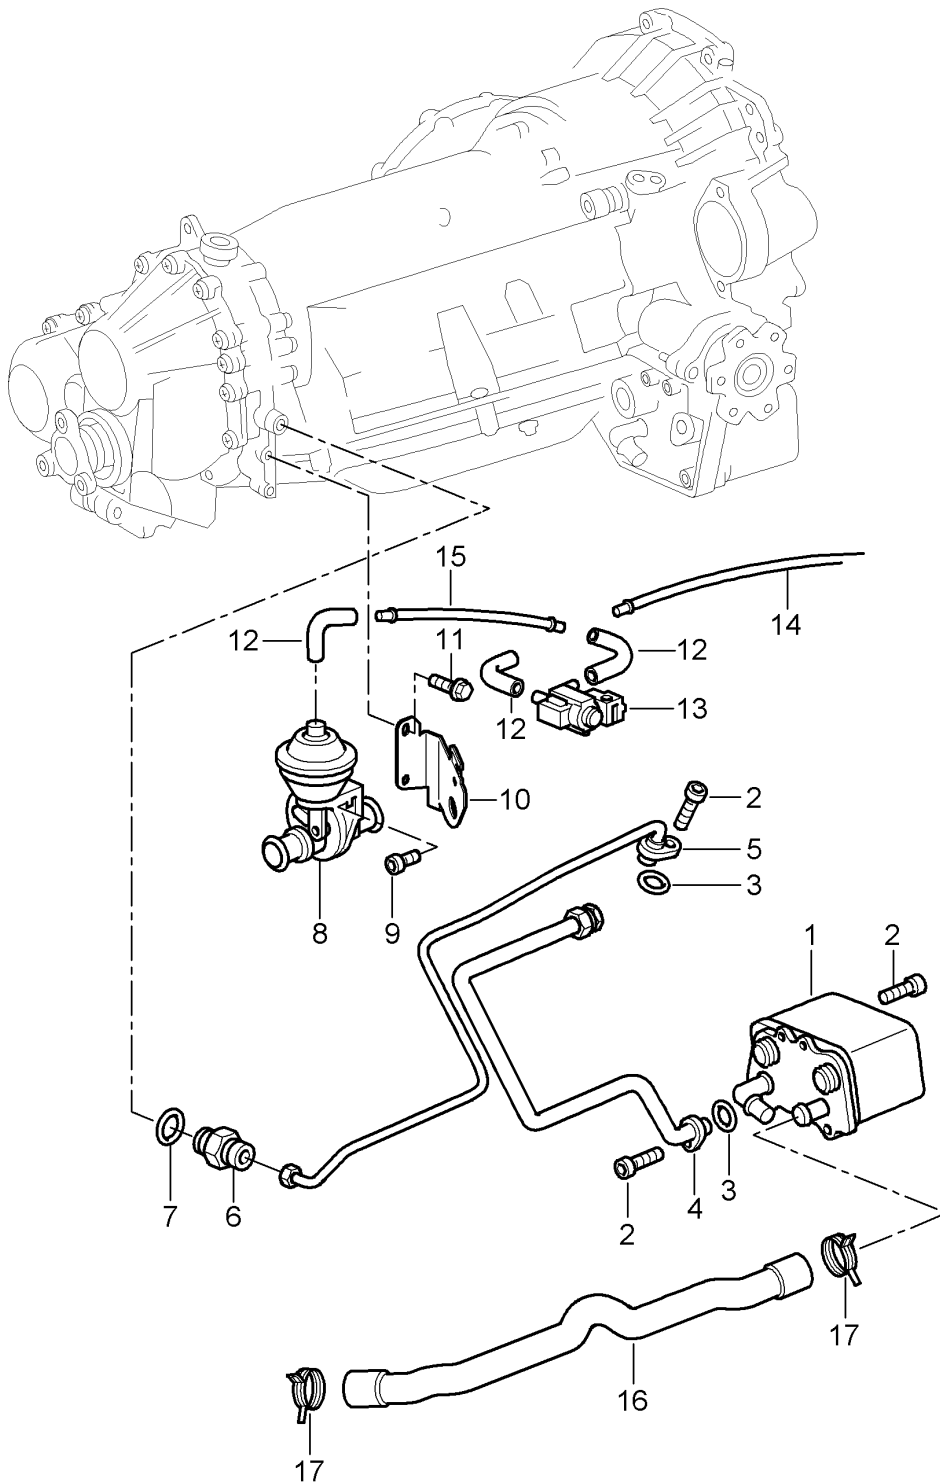

Model: 997T07

Model life 2007>>2009

Model: 997T07

Model life 2007>>2009

Pos	Part Number	Description	Remark	Qty	Model
		Tiptronic			A9750
		Atf cooler			
		Atf lines			
1	722 270 049 5	Atf cooler		1	
2	999 073 103 09	fillister hd. bolt		6	
		M 6 X 16			
3	029 997 184 8	seal ring		2	
		12,37 X 2,62			
4	722 270 089 6	Oil pipe		2	
5	722 270 079 6	Oil pipe		1	
6	000 997 117 1	Screwed socket		1	
7	900 123 005 30	seal ring		1	
		A 12 X 16			
8	928 574 573 03	Disc valve		1	
9	900 146 011 01	flat round head bolt		1	
		M 4 X 10			
10	997 106 533 00	Bracket		1	
11	900 378 036 01	Hexagon bolt		2	
		M 6 X 12			
12	928 574 717 05	Molded hose		3	
12	928 574 717 07	Molded hose		3	
		No longer use the part here			
12	9P1 129 487	Molded hose		3	
13	996 605 123 01	Change-over valve		1	
-	999 181 742 40	Pipe		X	
		4,0 X 1,0			
14			shorten to: 940 MM	1	
15			shorten to: 75 MM	1	
16	996 307 711 12	Water hose		1	
		Discontinued part			
16	996 307 711 13	Water hose		1	
17	999 512 656 09	Hose clamp		2	
		25 X 12