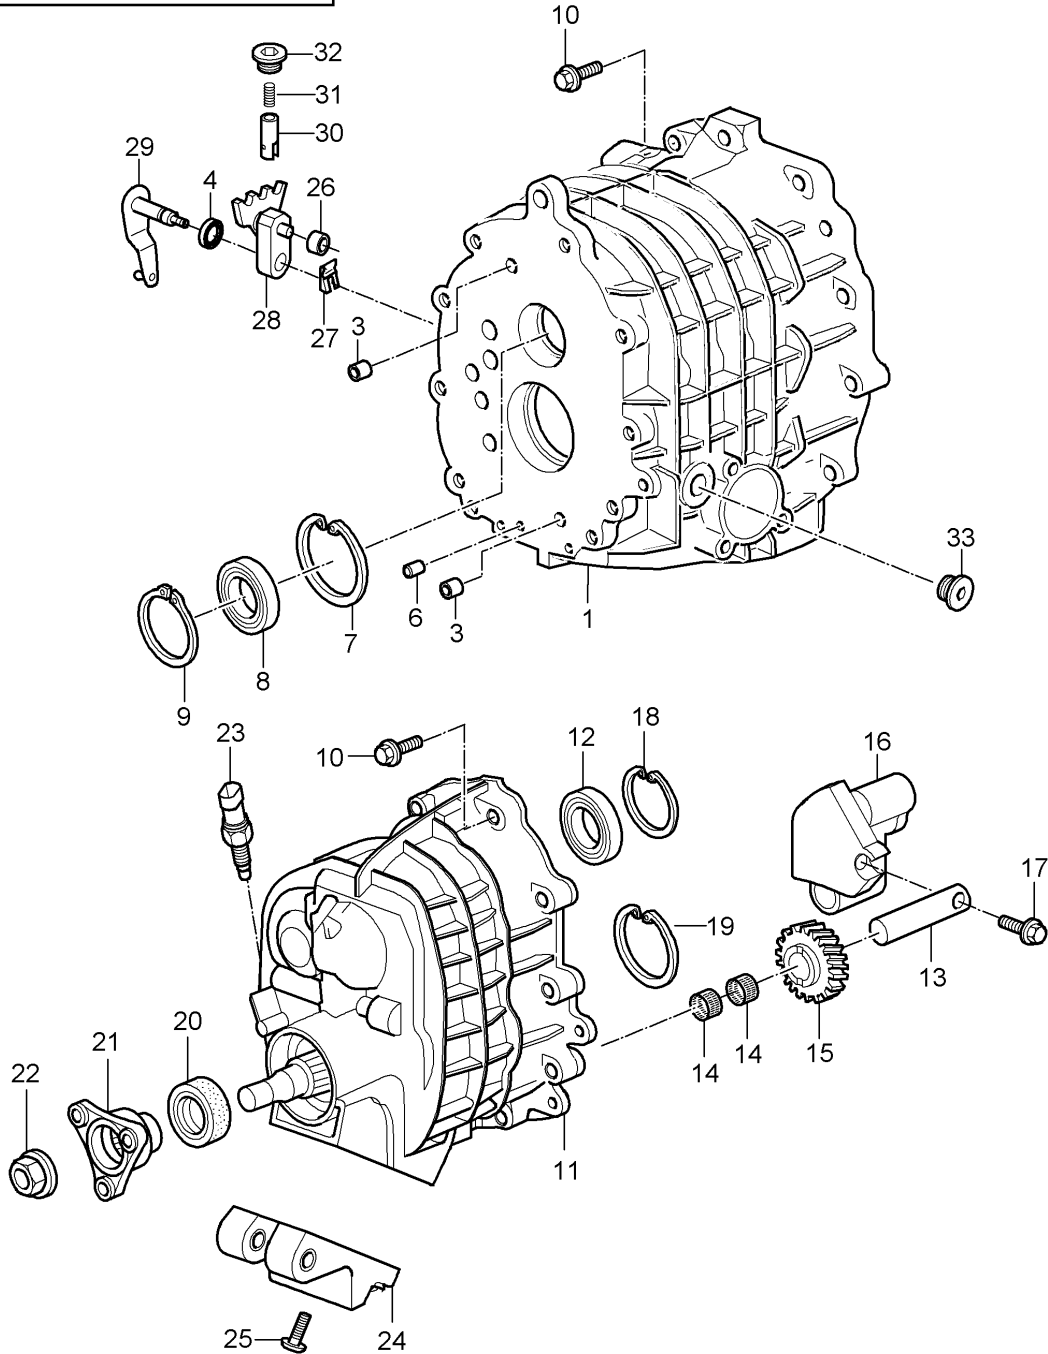

Model: 997T07

Model life 2007>>2009

Model: 997T07

Model life 2007>>2009

Pos	Part Number	Description	Remark	Qty	Model
		Gear housing Gearbox cover			G9750
1	997 301 102 50	Gear housing		1	
2	996 303 513 00	Round socket 15 X 21 X 22		4	
3	996 303 515 00	Bearing bush 15 x 17 x12		2	
4	996 303 517 00	Shaft oil seal 15 x 21 x 5/6,5		2	
5	996 303 523 01	Bearing bush 13X15X10		2	
6	900 012 144 00	Cylinder pin A 12,0 X 14		4	
7	999 152 031 01	snap ring 68 X 1,50		1	
8	999 110 181 00	cylinder roller bearing 30 X 62 X 16		1	
9	900 111 001 00	snap ring SP 62		1	
10	900 378 281 01	Hexagon bolt M 8 X 35		22	
11	997 301 301 51	Gearbox cover		1	
12	999 110 194 00	cylinder roller bearing 25 x 52 x 15		1	
13	997 302 228 50	Pin for reverse gear		1	
14	996 302 224 00	Needle cage 20 X 26 X 17		2	
15		reverse gear Only by sets see illustration:	303-000		
16	996 302 225 51	Segment		1	
17	996 302 223 00	Hexagon bolt M 8 X 55		1	
18	999 152 062 01	snap ring 52 X 1,50		1	
19	999 152 024 01	snap ring 62 X 1,50		1	
20	999 113 475 40	Shaft oil seal 40 X 62 X 10		1	
21	997 302 033 50	Output flange		1	
22	997 302 317 50	Collar nut M 20 X 1,5		1	
23	996 606 133 00	Switch		1	
24	722 260 006 2	Back-up light gearbox mounting		1	
25	999 073 095 01	Gearbox cover fillister hd. bolt M 8 X 30		4	
26	996 303 303 00	roller 20 X 8 X 8		1	
27	996 303 383 00	fuse		1	
28	996 303 033 00	Shift segment		1	
29	997 303 031 50	gearshift lever		1	
30	996 303 035 00	Pin		1	
31	996 303 235 00	Pressure spring		1	
32	900 908 021 01	sealing plug M 18 x 1,5		1	
33	N 910 597 01	sealing plug M 22 x 1,5		1	
34	997 303 315 50	vibration damper		2	
35	0A2 326 117	hexagon socket head bolt,		2