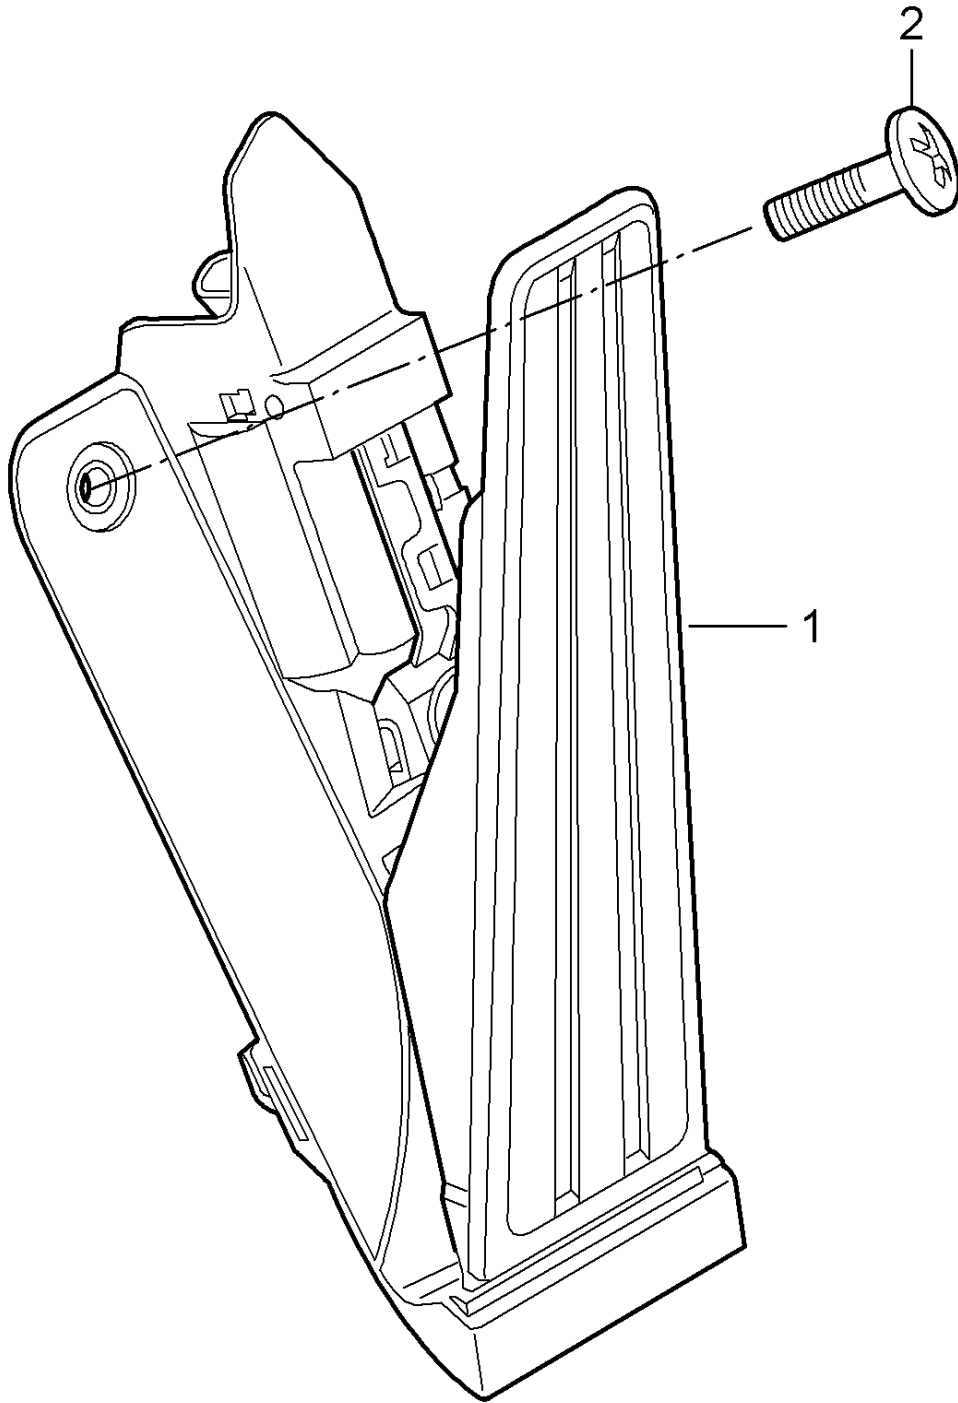

Model: 997T07

Model life 2007>>2009