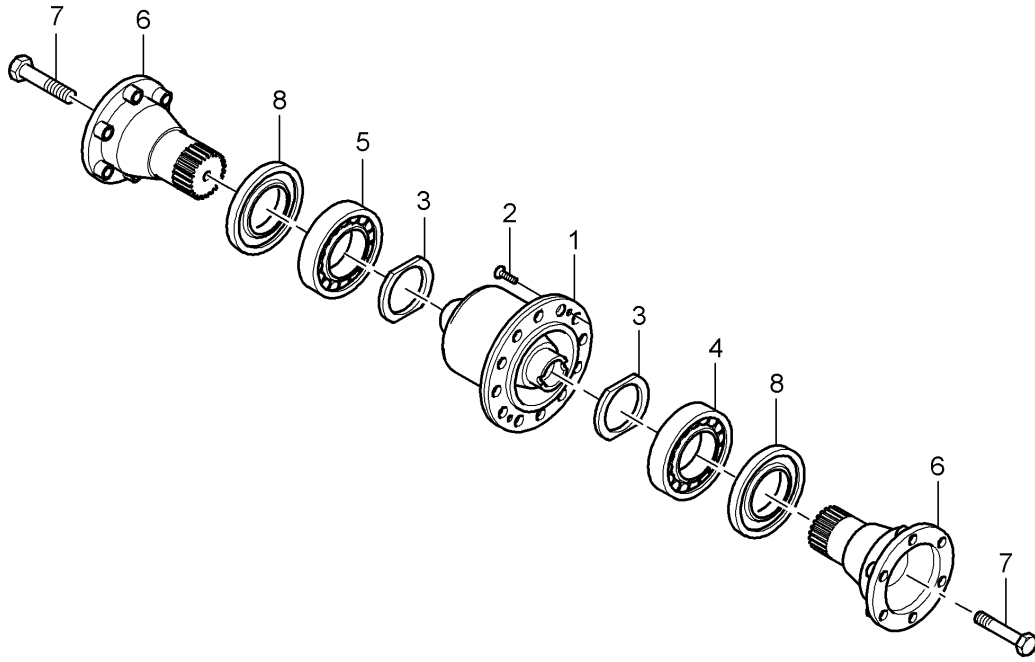

Model: 997T07

Model life 2007>>2009

Model: 997T07

Model life 2007>>2009

Pos	Part Number	Description	Remark	Qty	Model
-		limited slip differential (complete)			G9788, G9750
1	997 332 083 91	limited slip differential 28 / 40 %		1	G9788
(1)	997 332 083 50	limited slip differential 22 / 27 %		1	G9750+ PR:220
2	999 217 152 01	Hexagon bolt M 12 X 1,25		12	
3	996 332 266 50	Adjusting ring 50,4 X 65 X 1,50		X	
3	996 332 266 51	Adjusting ring 50,4 X 65 X 1,55		X	
3	996 332 266 52	Adjusting ring 50,4 X 65 X 1,60		X	
3	996 332 266 53	Adjusting ring 50,4 X 65 X 1,65		X	
3	996 332 266 54	Adjusting ring 50,4 X 65 X 1,70		X	
3	996 332 266 55	Adjusting ring 50,4 X 65 X 1,75		X	
3	996 332 266 56	Adjusting ring 50,4 X 65 X 1,80		X	
3	996 332 266 57	Adjusting ring 50,4 X 65 X 1,85		X	
3	996 332 266 58	Adjusting ring 50,4 X 65 X 1,90		X	
3	996 332 266 59	Adjusting ring 50,4 X 65 X 1,95		X	
3	996 332 266 60	Adjusting ring 50,4 X 65 X 2,00		X	
3	996 332 266 61	Adjusting ring 50,4 X 65 X 2,05		X	
3	996 332 266 62	Adjusting ring 50,4 X 65 X 2,10		X	
3	996 332 266 63	Adjusting ring 50,4 X 65 X 2,15		X	
3	996 332 266 64	Adjusting ring 50,4 X 65 X 2,20		X	
3	996 332 266 65	Adjusting ring 50,4 X 65 X 2,25		X	
3	996 332 266 66	Adjusting ring 50,4 X 65 X 2,30		X	
3	996 332 266 67	Adjusting ring 50,4 X 65 X 2,35		X	
3	996 332 266 68	Adjusting ring 50,4 X 65 X 2,40		X	
3	996 332 266 69	Adjusting ring 50,4 X 65 X 2,45		X	
3	996 332 266 70	Adjusting ring 50,4 X 65 X 2,50		X	
3	996 332 266 71	Adjusting ring 50,4 X 65 X 2,55		X	
3	996 332 266 72	Adjusting ring 50,4 X 65 X 2,60		X	
3	996 332 266 73	Adjusting ring 50,4 X 65 X 2,65		X	
3	996 332 266 74	Adjusting ring 50,4 X 65 X 2,70		X	
3	996 332 266 75	Adjusting ring 50,4 X 65 X 2,75		X	
3	996 332 266 76	Adjusting ring 50,4 X 65 X 2,80		X	
4	999 059 064 00	Taper roller bearing		1