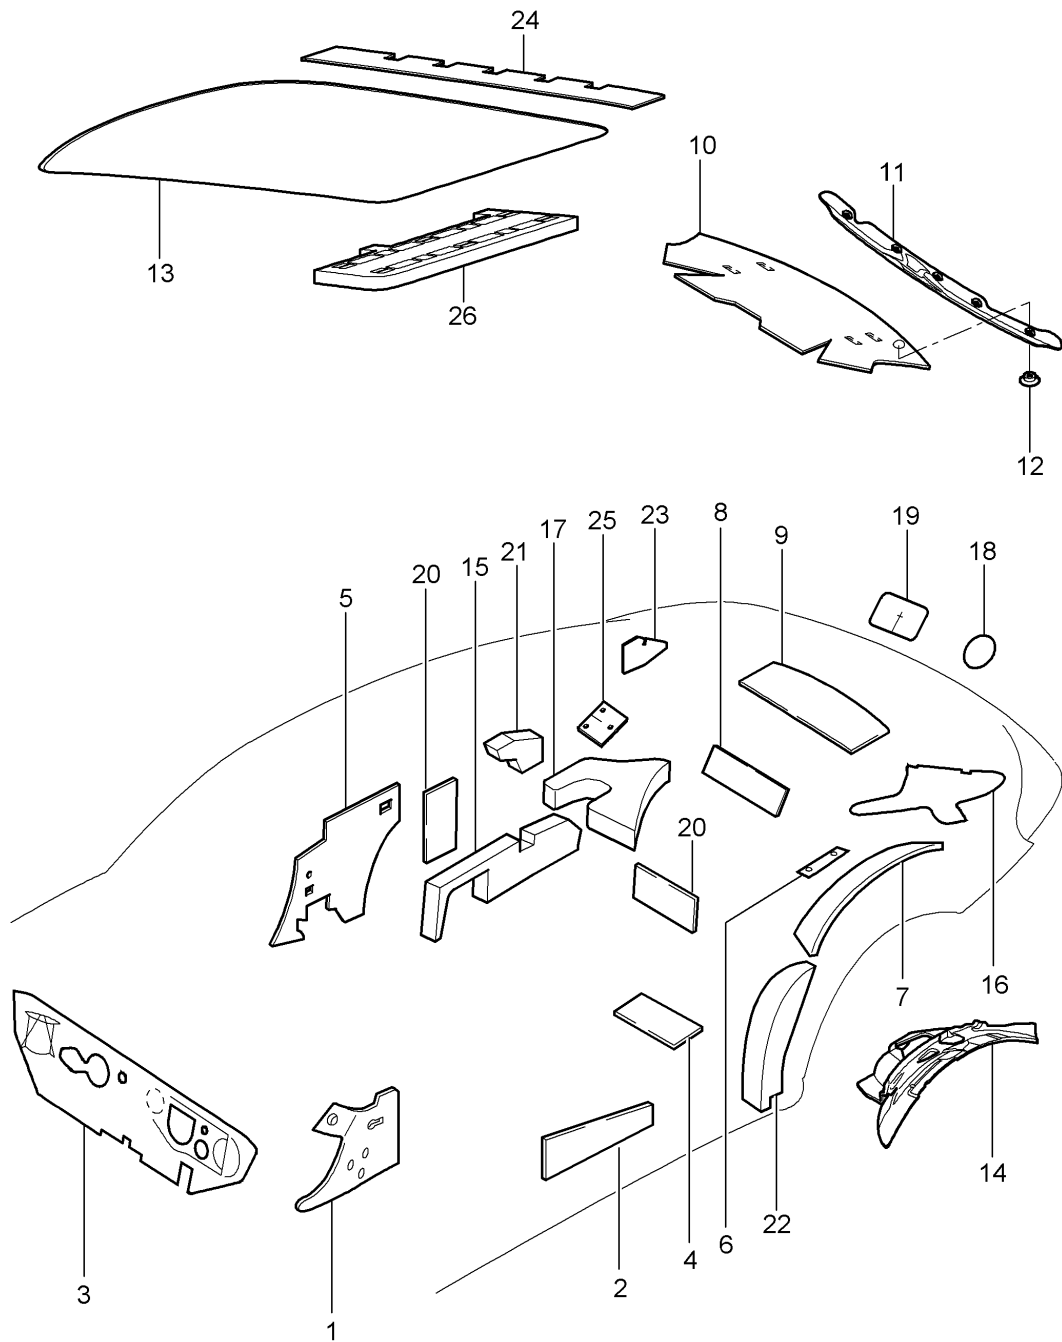

Model: 997T07

Model life 2007>>2009

Model: 997T07 Model life 2007>>2009

Pos	Part Number	Description	Remark	Qty	Model
1	997 556 605 00	Body Sound proofing 1 Sound absorber	left	1	COUPE
(1)	997 556 606 00	Wheel housing Sound absorber	front right	1	
2	997 556 531 01	Wheel housing Sound absorber for door	front	1	
3	997 556 723 00	Sound absorber Firewall	lhd	1	PR:098
4	997 556 503 00	Insulation for floor		2	TURBO
5	997 556 655 00	Sound absorber	left	1	
(5)	997 556 656 00	Side panel trim Sound absorber	right	1	
6	997 556 523 00	Side panel trim Damping tray		2	
7	997 556 507 00	sound absorb.for wheel housing	left rear	1	TURBO
(7)	997 556 508 00	sound absorb.for wheel housing	right rear	1	TURBO
8	997 556 511 00	sound absorber for rear panel	lower	1	TURBO
9	997 556 521 00	sound absorber for rear panel	upper	1	TURBO
10	997 556 711 02	Sound absorber		1	
10	997 556 711 03	D - MJ 2007>> - MJ 2007 Sound absorber		1	
11	996 556 761 01	Engine bay D - MJ 2008>> retaining strip		1	
12	999 049 020 40	Engine bay Plastic nut		5	
13	997 556 647 00	T5/30 X 5,1 Sound absorber		1	TURBO PR:652
14	997 556 657 00	Roof Sound absorber	left	1	
(14)	997 556 658 00	Wheel housing liner Sound absorber	rear right	1	
15	997 556 571 02	Wheel housing liner Sound absorber	rear	2	TURBO
16	996 556 753 01	Side panel trim Seal		1	
(16)	996 556 754 01	Seal Side part	left upper	1	
17	997 556 811 01	Seal Side part	right upper	1	
(17)	997 556 812 01	Filler piece Wheel housing	left	1	
18	997 556 807 00	Filler piece Wheel housing	right	1	
19	997 556 805 00	Sound absorber 40,0 Cross panel Rear end		2	TURBO
20	997 556 801 00	Sound absorber 120 X 90 Cross panel Rear end		1	TURBO
21	997 556 803 00	Sound absorber Seat well		4	TURBO
22	997 556 513 01	Filler piece Seat well		2	
23	997 556 619 00	Sound absorber B-pillar		2	
		Sound absorber Air guide	left	1