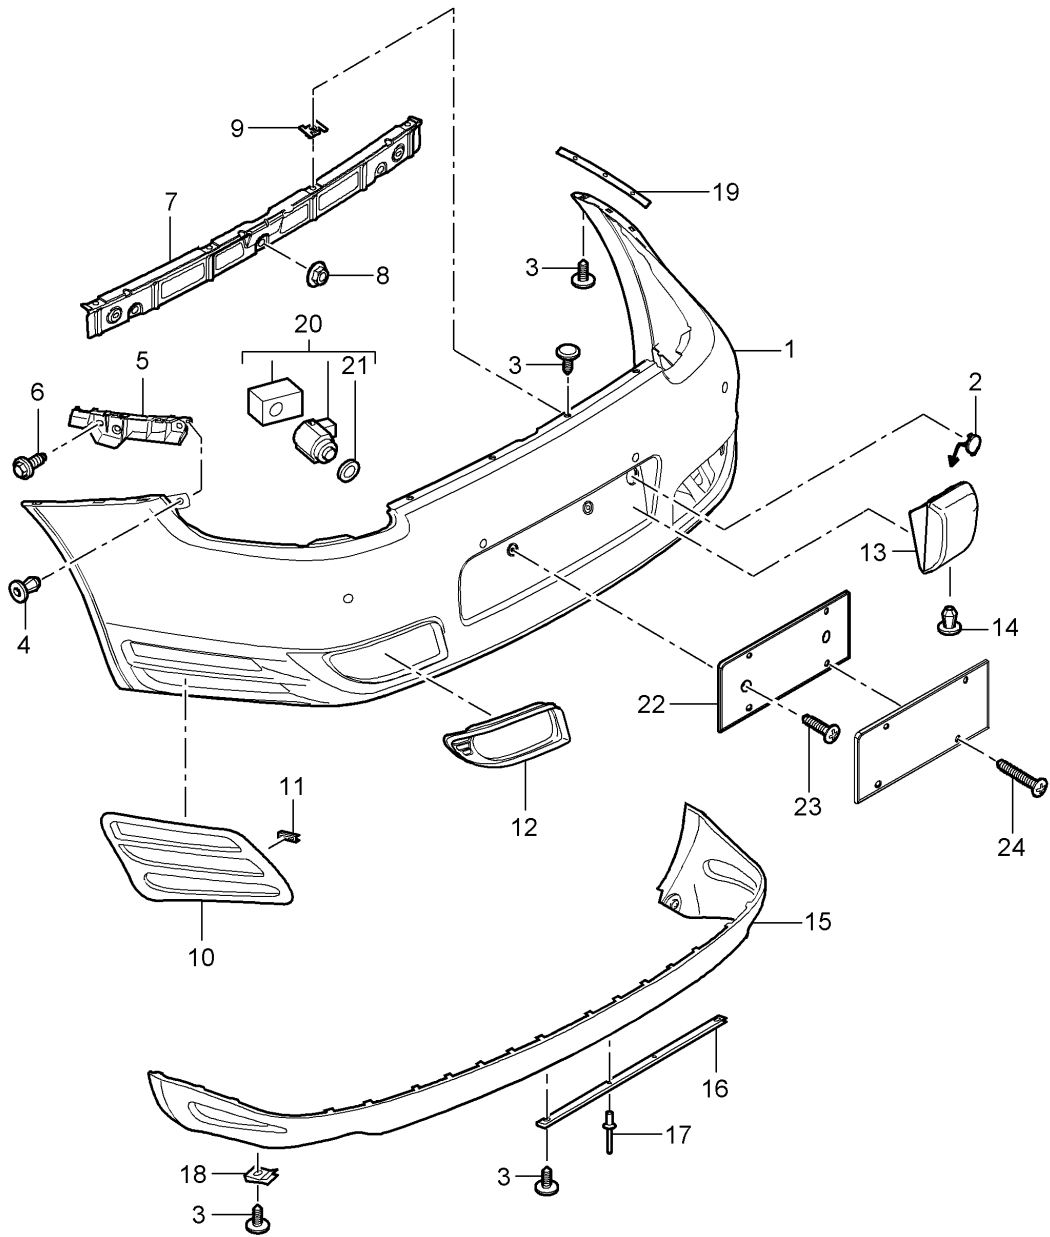

Model: 997T07

Model life 2007>>2009

Model: 997T07 Model life 2007>>2009

Pos	Part Number	Description	Remark	Qty	Model
1	997 505 941 04	Trim bumper Trim primed Discontinued part	rear	1	
1	997 505 941 17	Trim primed Discontinued part		1	
1	997 505 941 05	Trim primed Discontinued part		1	PR:635
1	997 505 941 18	Trim primed		1	PR:635
2	997 505 803 00	cover for towing eye		1	
	997 505 803 00 G2X	primed			
3	999 073 227 09	panel screw 4,8 X 16		10	
4	999 591 941 40	Spreader rivet ST 4,8		2	
5	997 505 635 00	retaining strip	left	1	
(5)	997 505 636 00	retaining strip	right side	1	
6	900 075 459 09	Bolt with washer M6 X 12		4	
7	997 505 641 02	Securing strip	center	1	
8	999 076 078 09	Hexagon nut M6		3	
9	999 507 590 02	Cage nut ST 4,8		6	
10	997 505 663 00	Frame Air exhaust	left	1	
	997 505 663 00 01C	Satin black			
(10)	997 505 664 00	Frame Air exhaust	right	1	
	997 505 664 00 01C	Satin black			
11	999 507 696 00	U-clip 1,20 - 1,70		10	
12	997 505 651 00	Trim for exhaust tail pipe Exhaust pipe	left	1	
	997 505 651 00 01C	Satin black			
(12)	997 505 652 00	Trim for exhaust tail pipe Exhaust pipe	right	1	
	997 505 652 00 01C	Satin black			
(13)	997 505 625 03	Trim Buffer	left	1	
	997 505 625 03 G2X	primed			
13	997 505 626 03	Trim Buffer	right	1	
	997 505 626 03 G2X	primed			
14	999 591 712 40	Spreader rivet 6,0 X 12,0		6	
15	997 505 511 00	Trim	lower	1	
	997 505 511 00 01C	Satin black			
(15)	997 505 511 01	Trim Discontinued part	lower	1	AEROKIT
16	997 505 837 01	retaining rail	lower	1	
17	999 190 104 30	Pop rivet A 3,2 X 7,9		2	
18	999 507 795 09	panel nut ST 4,8		6	
19	997 504 631 00	Protective film		2	
20	955 606 275 04	Sensor Parking aid		4	PR:635
21	7L6 919 659	O-ring		4	PR:635