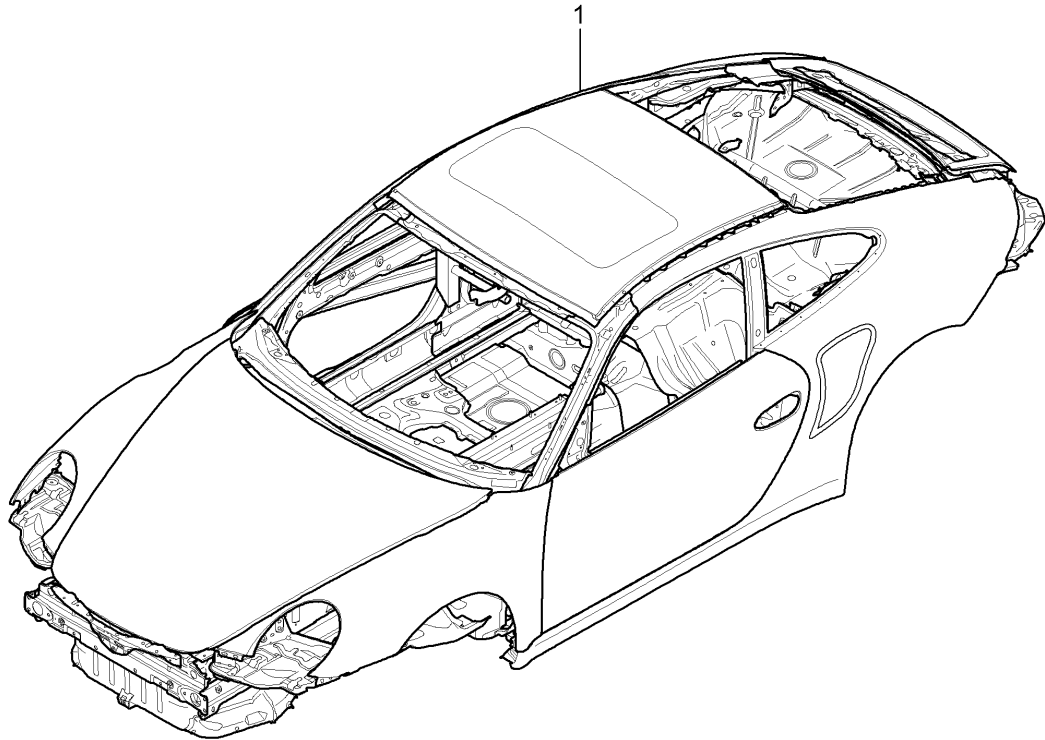

Model: 997T07

Model life 2007>>2009

B	WPOZZZ	99 z 7S780070	A
C		997 420	
	M9701-685	G9701	
G		L6B4 AT	
D	C00	267 268 425 437	
E		438 446 454 537 610 635 640 650 666 670	
F		00641 20772