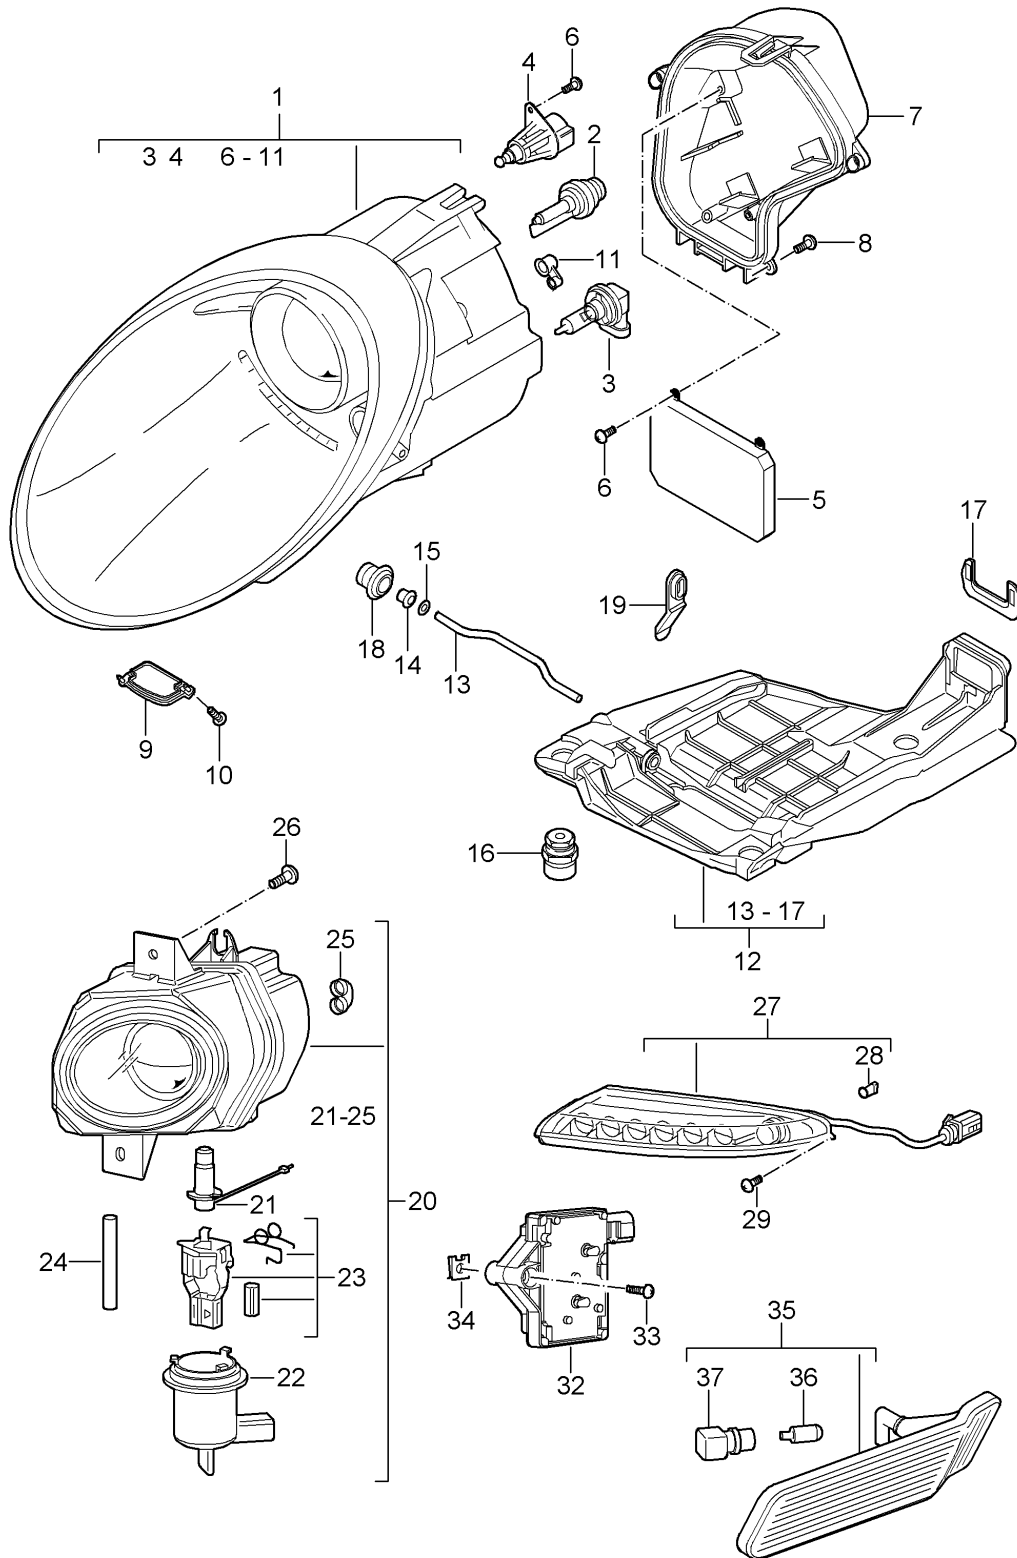

Model: 997T07

Model life 2007>>2009

Pos	Part Number	Description	Remark	Qty	Model
		Headlight washer system			PR:288
1	997 624 502 00	Pump for headlight-washer system		1	
2	928 628 193 00	Seal		1	
-	000 043 204 79	Hose 8 X 3		*	
3		shorten to:	890 MM	1	
4	996 628 204 00	Coupling		1	
5	997 628 208 00	Hose connector		1	
-	999 181 760 40	Hose 10 X 3		*	
6		shorten to:	405 MM		
7		shorten to:	2340 MM		
8	997 628 207 00	t-piece		1	
9	997 628 205 00	Coupling		3	
10	997 628 133 00	jet		2	
		D >> - MJ 2007			
		Discontinued part			
10	997 628 133 01	jet		2	
11	997 628 231 00	Nozzle head		2	

Model: 997T07

Model life 2007>>2009