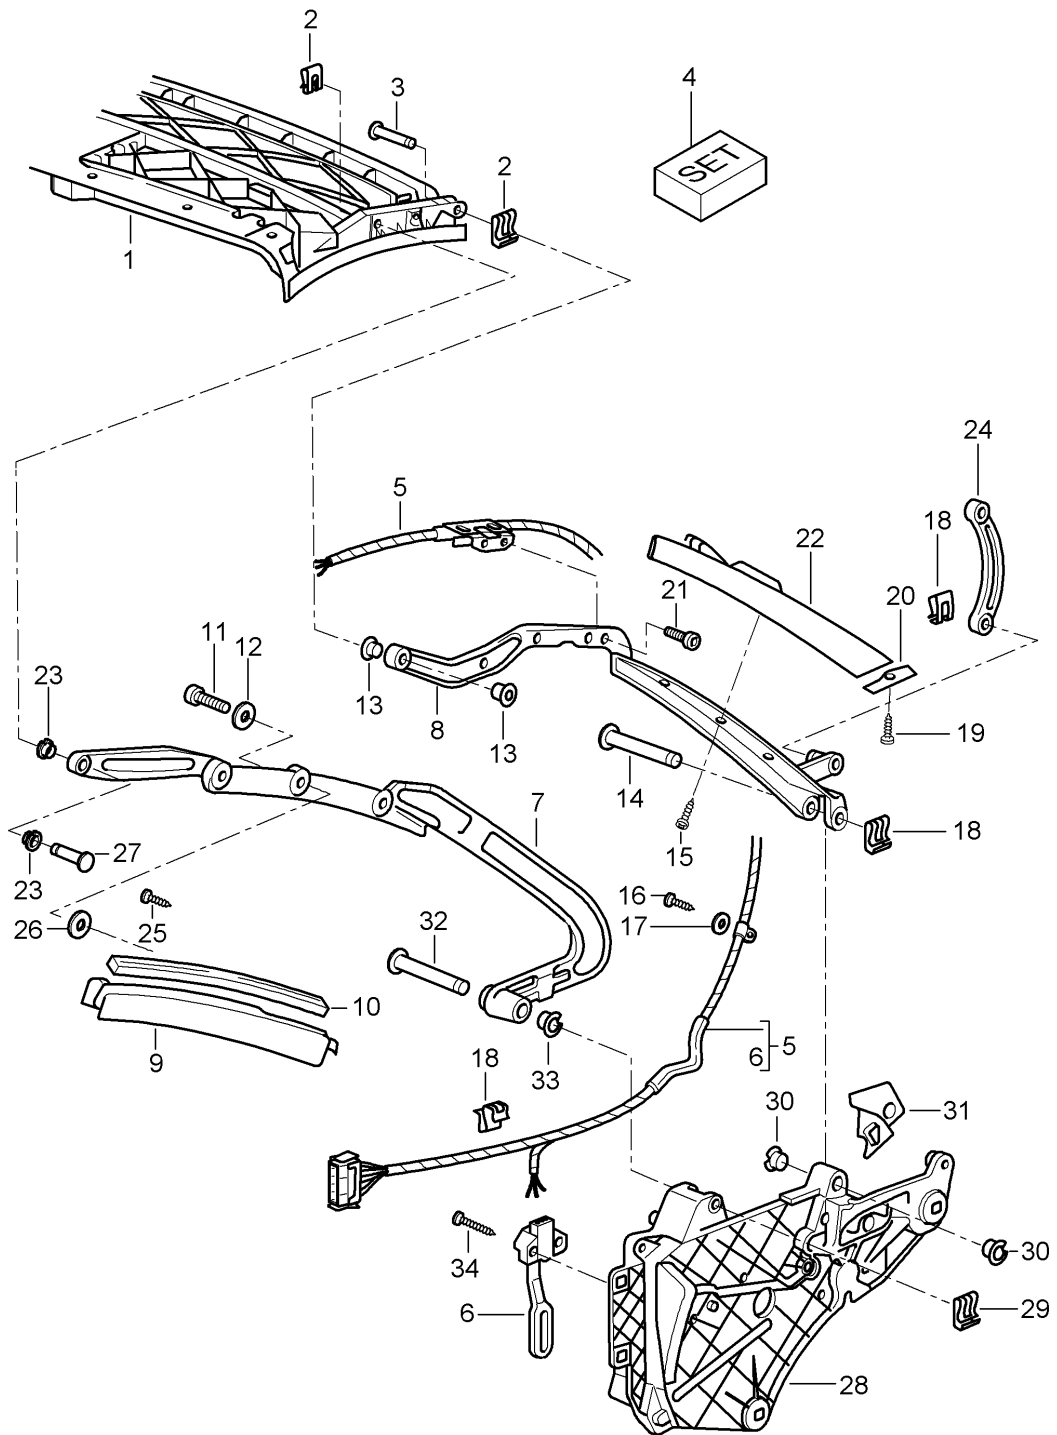

Model: 997T07

Model life 2007>>2009

Pos	Part Number	Description	Remark	Qty	Model
27	997 561 579 00	D - MJ 2009>> Protective plate	left	1	
(27)	997 561 580 00	D - MJ 2009>> Protective plate	right	1	
28	999 190 494 30	D - MJ 2009>> Rivet A 4.8x12.0		2	
29	997 561 961 00	D - MJ 2009>> Repair set for stop buffer		1	
30	999 073 138 01	Set flat round head bolt M8x25		1	

Model: 997T07

Model life 2007>>2009