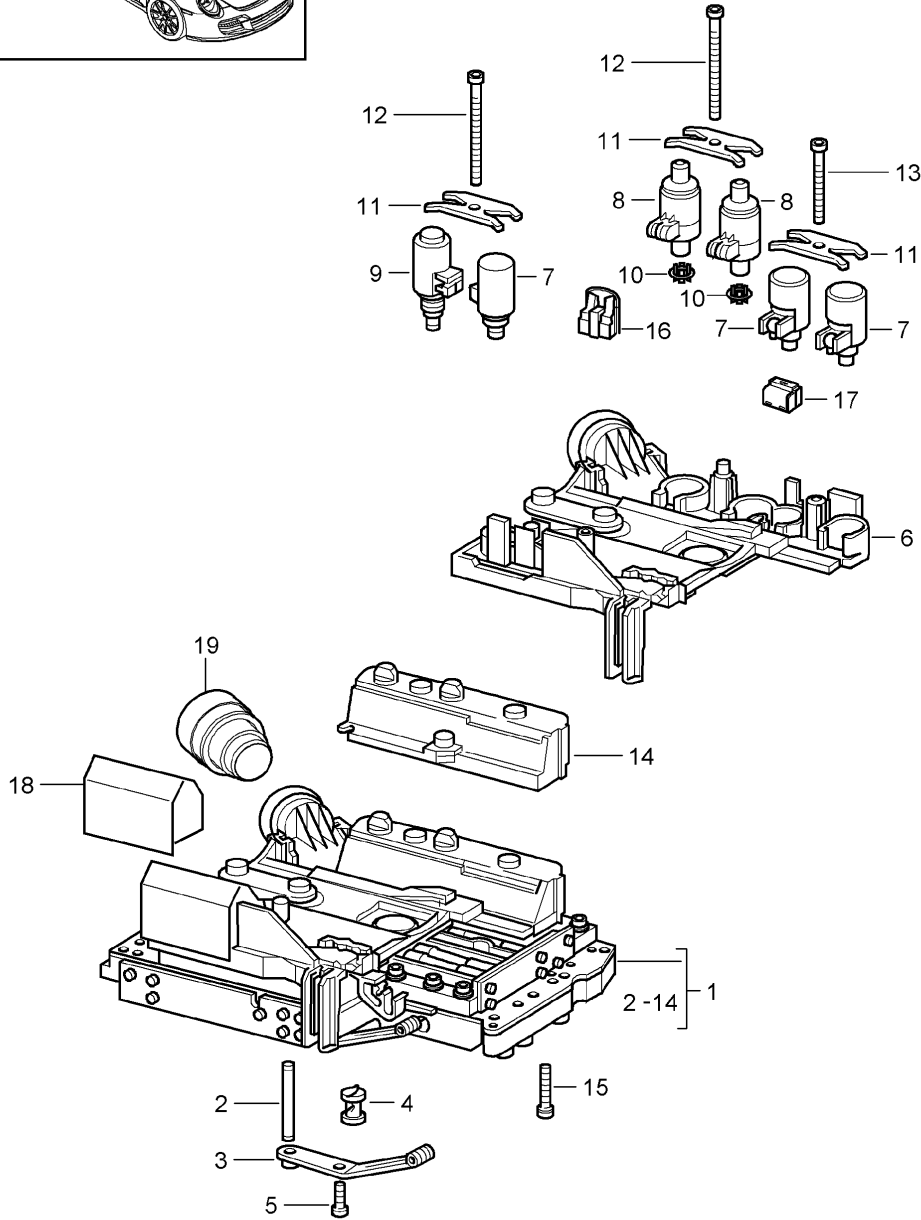

Model: 997T07

Model life 2007>>2009

Model: 997T07

Model life 2007>>2009

Pos	Part Number	Description	Remark	Qty	Model
		Tiptronic Control unit Solenoid valve pressure regulator			A9750
1	722 270 020 6	Switch unit		1	
2	140 277 007 5	Pin		1	
3	140 270 017 8	Spring		1	
4	140 270 029 8	Filter		1	
5	170 990 012 0	Screw		1	
6	140 270 056 1	Cover plate Discontinued part		1	
6	140 270 086 1	Cover plate Discontinued part		1	
6	140 270 116 1	Cover plate		1	
7	240 270 028 9	Valve		3	
7	240 270 160 0	Valve		3	
8	203 270 008 9	Solenoid valve		2	
9	140 277 043 5	Solenoid valve		1	
10	140 270 049 8	Filter		2	
11	140 276 000 3	spring plate Discontinued part		3	
(11)	140 276 020 3	spring plate		3	
12	140 277 107 1	Screw		2	
13	140 277 117 10	Screw		1	
14	140 271 078 2	Cover		1	
15	140 277 067 1	Screw		10	
16	240 271 008 2	Cover cap Discontinued part		2	
16	240 271 008 2	Cover cap		2	
	240 271 008 2 28	Cover cap			
17	240 271 018 2	Cover cap		3	
18	140 271 088 2	Cover		1	
19	000 043 207 28	Cable guide		1