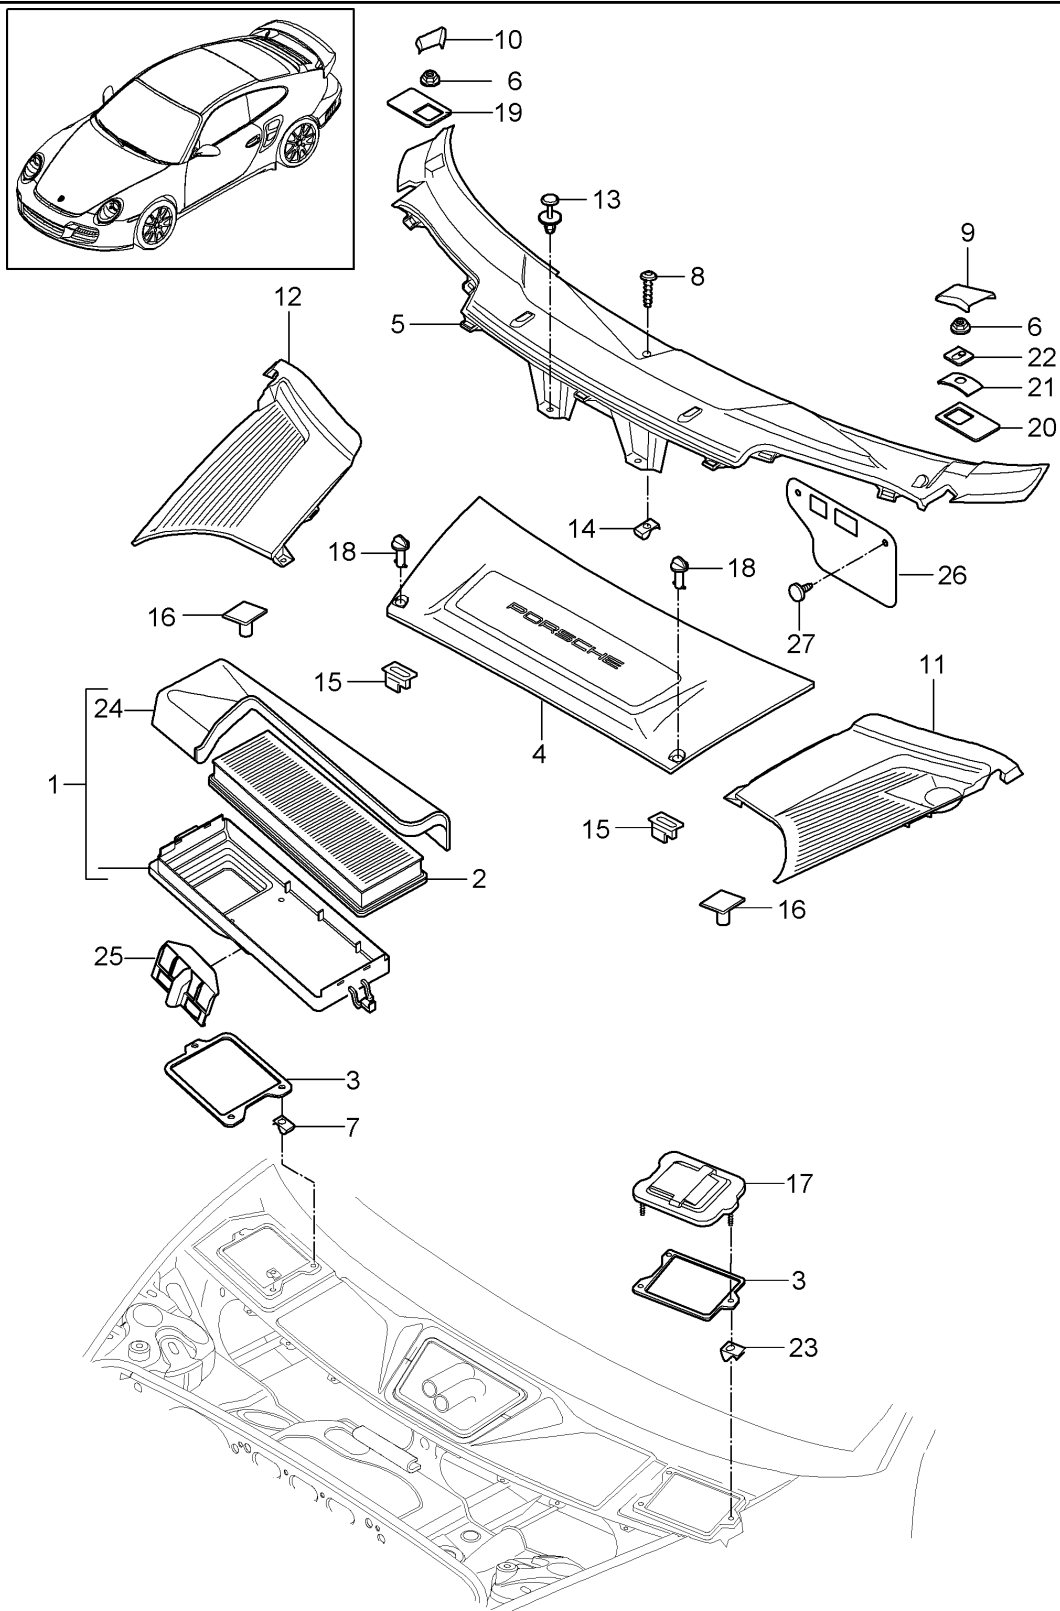

Model: 997T07

Model life 2007>>2009

Model: 997T07 Model life 2007>>2009

Pos	Part Number	Description	Remark	Qty	Model
1	997 572 019 04	Particulate filter housing	lhd	1	PR:098
2	997 571 219 01	Cowl panel covering		1	
3	997 572 221 00	Dust and pollen filter		1	
4	997 572 567 04	Seal		1	
	997 572 567 04 FMT	Battery cover		1	
		Black			
		Battery			
(4)	997 572 729 02	Dust and pollen filter insert	lhd	1	PR:098
5	997 572 563 08	Cover	lhd	1	PR:098
		Scuttle			
	997 572 563 08 FMT	Black			
6	999 076 071 02	Hexagon nut		2	
		M6			
7	999 507 348 01	panel nut		3	
8	N 906 487 02	Oval hexagon socket head bolt		1	
9	997 572 569 04	Cover cap	left	2	PR:098
	997 572 569 04 FMT	Black			
10	997 572 570 04	Cover cap	right	1	PR:098
	997 572 570 04 FMT	Black			
11	997 572 361 06	Plenum chamber cover	left	1	
		Discontinued part			
	997 572 361 06 02A	Black			
11	997 572 361 07	Plenum chamber cover	left	1	
	997 572 361 07 02A	Black			
12	997 572 362 07	Plenum chamber cover	right	1	
		Discontinued part			
	997 572 362 07 02A	Black			
12	997 572 362 08	Plenum chamber cover	right	1	
	997 572 362 08 02A	Black			
13	999 507 497 40	Spreader rivet		2	
		8 X 14			
14	999 507 834 41	expanding nut		1	
		ST 4,8			
15	999 590 046 40	Cam disc		2	
16	999 902 046 40	catch		1	
17	997 572 419 02	Cover		2	
		D - MJ 2007>> - MJ 2007			
17	997 572 419 03	Cover		2	
		D - MJ 2008>> - MJ 2008			
18	997 572 867 00	Locking bolt		2	
	997 572 867 00 02A	Black			
18	997 572 867 01	Locking bolt		2	
	997 572 867 01 02A	Black			
19	997 572 842 00	Pressure plate (passenger side)		1	
		D >> - MJ 2008			
		Discontinued part			
19	997 572 842 01	Pressure plate (passenger side)	right lhd	1	PR:098
		D - MJ 2009>>			
20	997 572 841 00	Pressure plate (drivers side)		1	
21	997 572 837 00	spring plate (drivers side)		1	
22	997 572 533 00	Retaining plate (drivers side)		1	
23	999 591 855 02	panel nut		3	
24	997 572 729 02	Dust and pollen filter insert	lhd	1	PR:098
		Particulate filter			
25	997 572 862 01	Support		1	
26	997 572 763 00	Cover		1	
27	999 703 432 40	Bungs		2