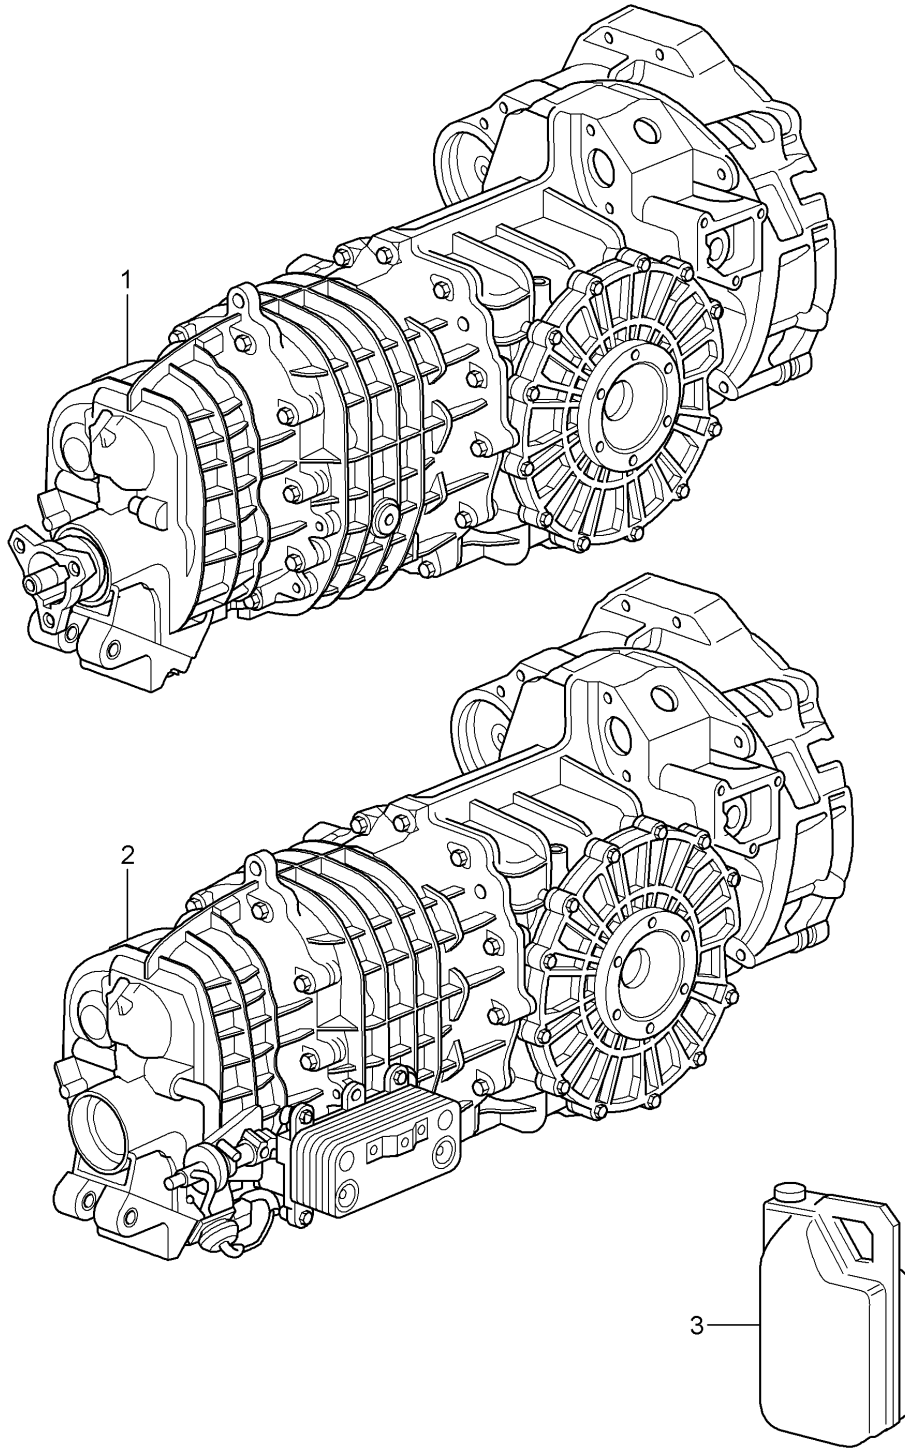

Model: 997T07

Model life 2007>>2009

Model: 997T07

Model life 2007>>2009

Pos	Part Number	Description	Remark	Qty	Model
1	997 300 010 50	Replacement transmission Ready for installation 6-speed manual transmission		1	G9750, G9788 G9750+ PR:219
1	997 300 010 1X	without: limited slip differential 6-speed manual transmission		1	G9750+ PR:219
1	997 300 020 50	without: limited slip differential 6-speed manual transmission		1	G9750+ PR:220
1	997 300 020 1X	with: limited slip differential 6-speed manual transmission		1	G9750+ PR:220
2	997 300 020 80	with: limited slip differential Manual gearbox		1	G9788+ PR:220
2	997 300 020 BX	with: limited slip differential D - MJ 2008>> Manual gearbox		1	G9788+ PR:220
3	000 043 204 20	with: limited slip differential D - MJ 2008>> Transmission fluid MOBILUBE PTX 75 W 90 Container 20 LTR.		X