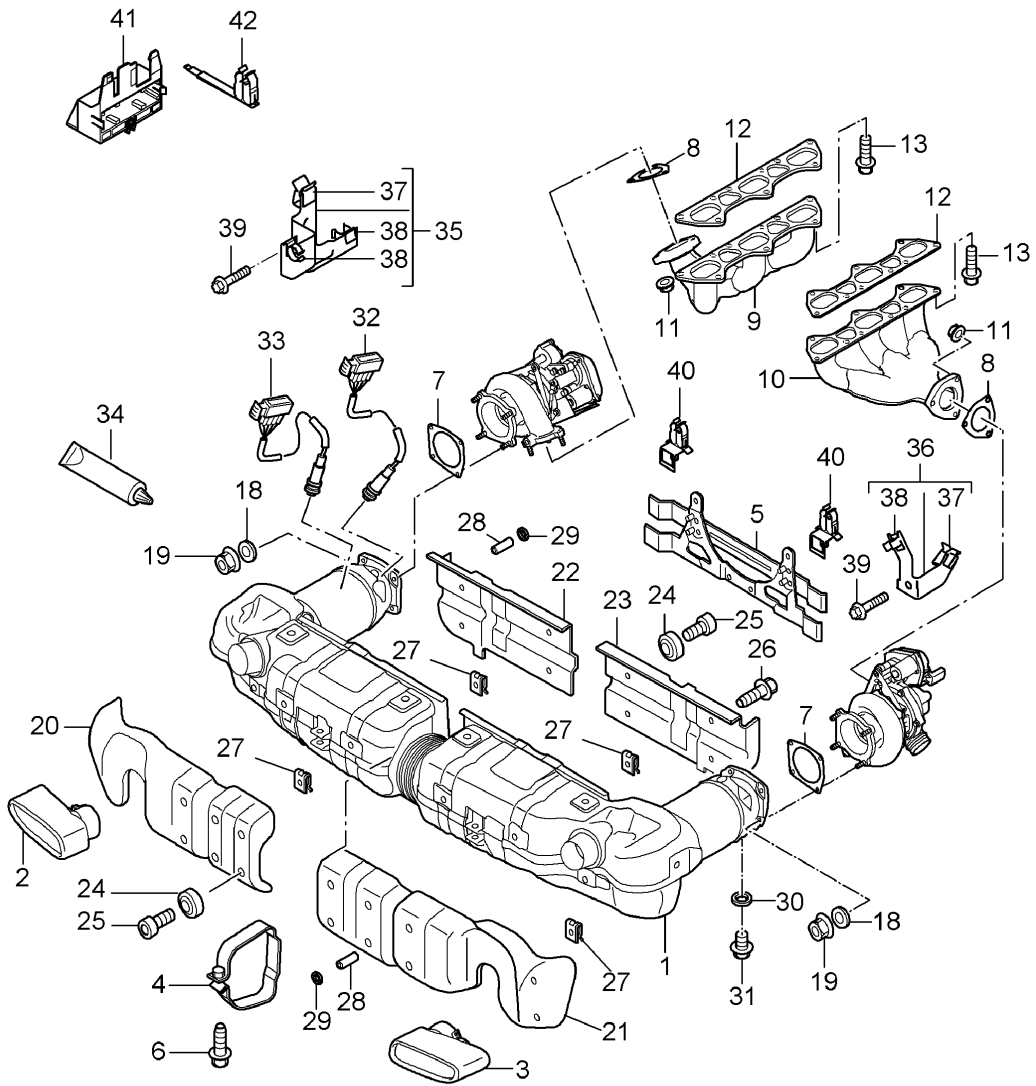

Model: 997T07

Model life 2007>>2009

Pos	Part Number	Description	Remark	Qty	Model
		Activated charcoal container ORVR ONBOARD REFUELING VAPOR RECOVERY			PR:664
1	997 201 221 04	Activated charcoal container (complete)		1	
2	997 201 253 03	No longer use the part here Breather line Fuel tank for		1	
3	997 201 401 00	Activated charcoal container Cover	outer	1	
4	997 201 411 00	Retainer, diagnosis interface		1	
5	997 201 601 00	gasket for housing		1	
6	997 201 631 00	Seal	lower	1	
7	997 201 621 00	Hose Diagnostic		1	
8	997 201 501 00	Filter		1	
9	999 507 818 09	Clip		6	
10	999 512 108 09	Hose clamp		2	
11	997 605 125 01	Leak detection module DMTL		1	
12	999 919 164 09	fillister hd. bolt M 5 X 12		7	
13	997 201 611 01	Bracket for activated carbon container		1	
14	999 919 716 09	fillister hd. bolt M 8 X 18		2	
15	997 201 402 00	housing lower part without:		1	
16	997 201 222 00	Activated carbon filter filter element		1	

Model: 997T07

Model life 2007>>2009