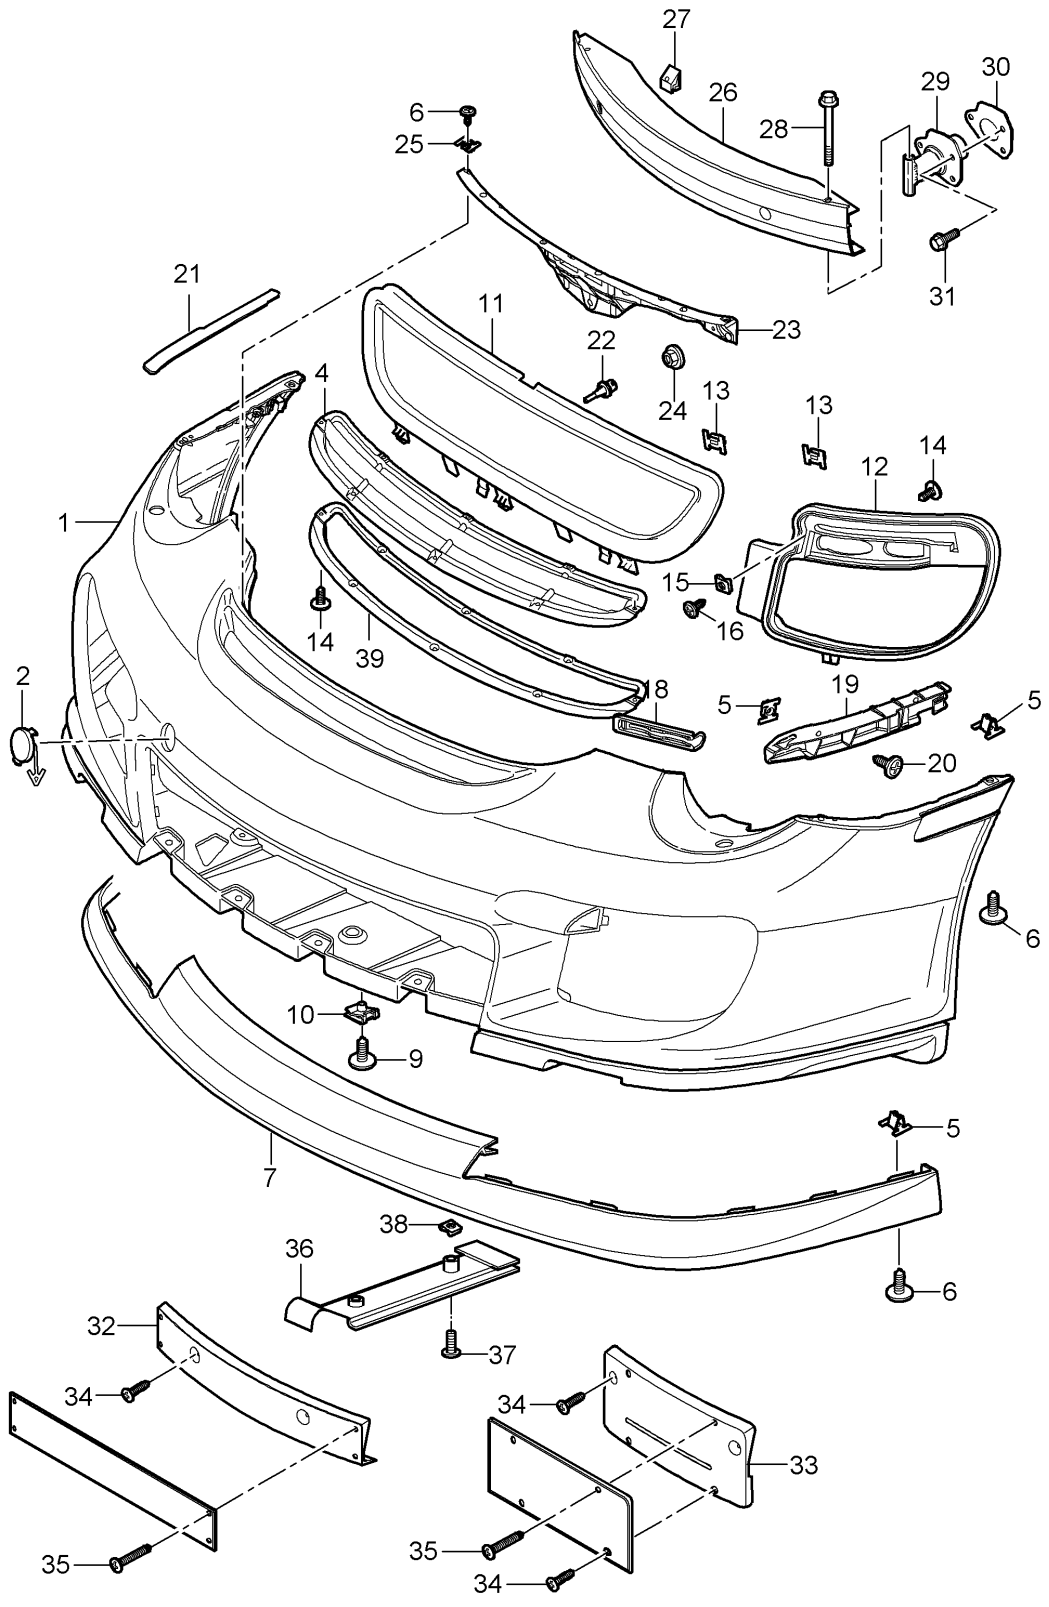

Model: 997T07

Model life 2007>>2009

Model: 997T07 Model life 2007>>2009

Pos	Part Number	Description	Remark	Qty	Model
1	997 505 311 80	bumper Trim Discontinued part	front	1	GT2 PR:288
1	997 505 311 80 G2X 997 505 901 80	primed Trim primed		1	1288
2	997 505 703 80 997 505 703 80 G2X	cover for towing eye primed		1	
4	997 575 327 80 997 575 327 80 01C	Trim for bumper Black		1	
5	999 507 849 01	Cage nut ST 4,8		10	
6	999 073 227 09	panel screw ST 4,8 X 19		15	
7	997 505 557 80 997 505 557 80 01C	Spoiler Satin black		1	
8	999 507 795 09	panel nut ST 4,8		7	
9	999 073 227 09	panel screw ST 4,8 X 19		1	
10	999 591 699 02	panel nut ST 4,8		1	
10	999 591 699 01	panel nut ST 4,8		1	
11	997 505 541 81 997 505 541 81 01C	Retaining frame Satin black	center	1	
12	997 505 563 81	Retaining frame	left side	1	
(12)	997 505 563 81 01C 997 505 564 81	Satin black Retaining frame	right side	1	
-	997 505 564 81 01C	Satin black			
-	997 505 559 81	Bracket	left	1	
-	997 505 560 81	Bracket	right	1	
13	999 507 696 00	Headlight washer system U-clip 1,2 - 1,7		21	
14	999 919 118 09	fillister hd. bolt 4,0 X 14		14	
15	999 507 768 02	panel nut ST 4,2 for		4	
16	999 073 080 02	Turn signal indicator Bolt with washer ST 4,8 X 16 for		4	
-	999 902 057 40	Turn signal indicator Velcro fastener for		2	
18	997 505 719 00	Turn signal indicator Fixing		2	
19	997 505 535 01	retaining strip	left side	1	
(19)	997 505 536 01	retaining strip	right side	1	
20	999 073 418 01	panel screw ST 4,8 X 19		4	
(21)	997 504 531 00	Protective film	left	1	
21	997 504 532 00	Protective film	right	1	
22	996 641 142 00	Temperature sensor		1	
23	997 505 531 00	retaining strip	center	1	
24	999 076 048 01	Hexagon nut M6		3