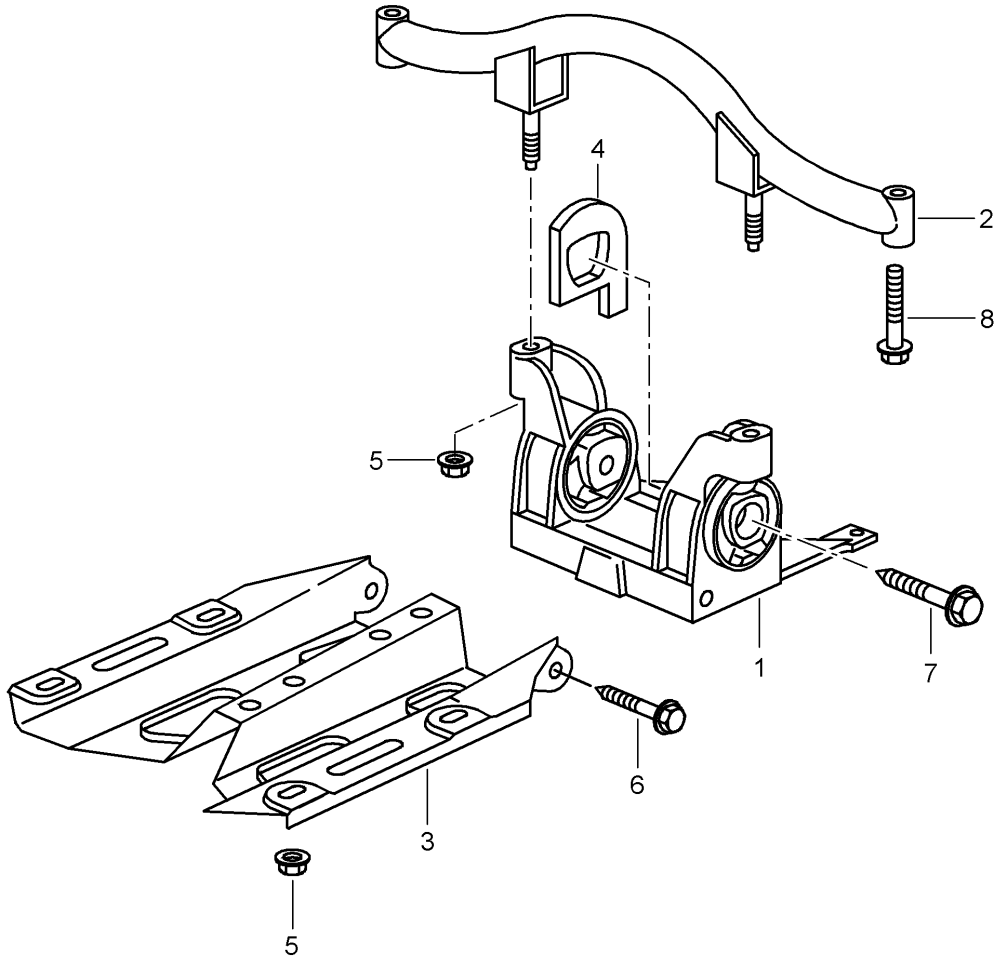

Model: 997T07

Model life 2007>>2009

Model: 997T07

Model life 2007>>2009

Pos	Part Number	Description	Remark	Qty	Model
		Transmission suspension			G9750
1	996 375 033 03	transmission carrier		1	
2	996 375 317 06	Carrier	upper	1	
3	996 375 015 00	Side member		1	
4	996 375 259 08	Stop		2	
5	900 378 167 09	Hexagon bolt M 10 X 110		2	
5	999 061 106 09	Threaded pin M 10 X 83 Discontinued part		2	
5	999 061 106 01	Threaded pin M 10 X 83		2	
6	900 380 008 09	Locknut M 10		2	
(6)	999 076 053 09	Hexagon nut M 10		6	
7	999 072 010 09	Hexagon bolt M 12 X 1,5 X 100		2	
8	999 072 008 09	Hexagon bolt M 12 X 1,5 X 70 Discontinued part		3	
8	999 072 008 01	Hexagon bolt M 12 X 1,5 X 70		3	
9	900 378 061 09	Hexagon bolt M 12 X 1,5 X 50		1	
10	900 378 076 09	Hexagon bolt M 10 X 50		1	
11	900 377 011 09	Hexagon nut M 10		1