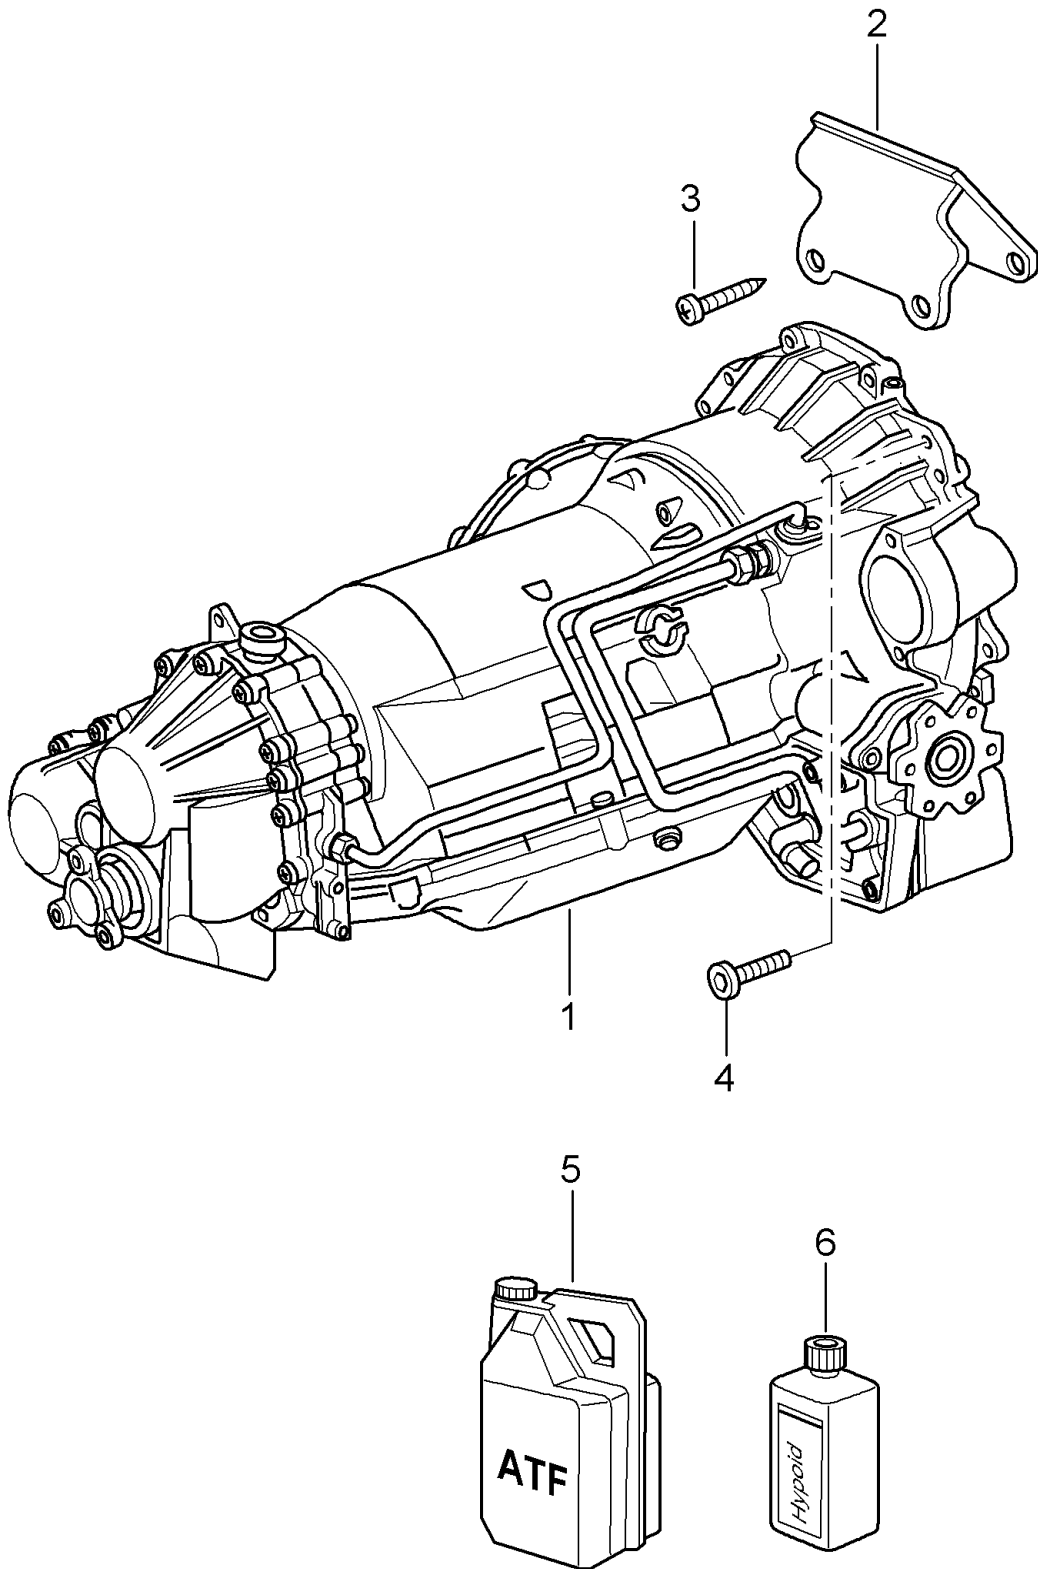

Model: 997T07

Model life 2007>>2009

Model: 997T07

Model life 2007>>2009

Pos	Part Number	Description	Remark	Qty	Model
-		Tiptronic Replacement transmission			A9750
1	722 270 200 0	Gearbox		1	
2	996 449 101 50	Catch hook		1	
		No longer use the part here			
2	997 449 101 50	Catch hook		1	
3	999 073 190 09	fillister hd. bolt M 8 X 60		2	
4	999 073 373 01	flat round head bolt M 8 X 35		4	
5	000 043 204 90	Transmission fluid ATF 20 LTR. Container		X	
(5)	000 043 304 01	Transmission fluid ATF 1 LTR. Container		X	
(5)	000 043 305 43	Discontinued part Transmission fluid ATF 1 LTR. Container		X	
6	999 917 546 00	Transmission fluid 75 W 90 1 LTR. Container		X	
6	000 043 305 49	Discontinued part Transmission fluid 75 W 90 1 LTR. Container		X	
-	210 997 003 2	sealing plug		1	
-	900 123 060 30	seal ring 24 x 29		1