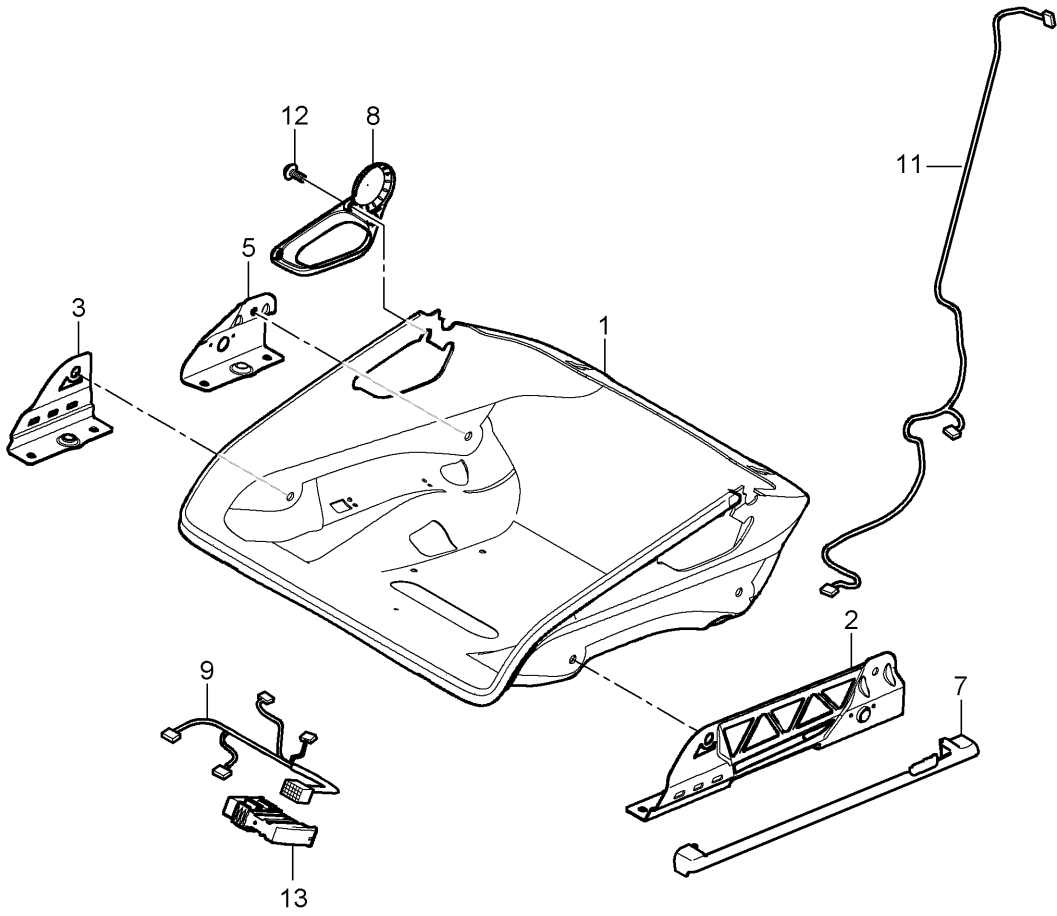

Model: 997T07

Model life 2007>>2009

Model: 997T07 Model life 2007>>2009

Pos	Part Number	Description	Remark	Qty	Model
		bucket seat Collapsible Seat frame Accessories D - MJ 2008>>			GT2
1	997 521 281 00	Cup Seat frame	left a. right	2	PR:388,389
(1)	997 521 182 00	without: seat occupied recognition Cup Seat frame	right	1	PR:389,560
2	997 521 433 00	with: seat occupied recognition and Seat rail Adapter Seat frame Discontinued part	outer left	1	PR:388,389, 560
(2)	997 521 434 00	Adapter Seat frame Discontinued part	outer right	1	PR:389
3	997 521 436 00	Adapter Seat frame Discontinued part	front, inner right	1	PR:388
4	997 521 435 00	Adapter Seat frame	front, inner left	1	PR:389
5	997 521 438 00	without: seat occupied recognition Discontinued part Adapter Seat frame Discontinued part	rear, inner right	1	PR:388
6	997 521 437 00	Adapter Seat frame	rear, inner left	1	PR:389
7	997 521 427 03	without: seat occupied recognition Discontinued part Cover Sensor seat occupied recognition	left	1	PR:389,560
(7)	997 521 427 03 01C 997 521 426 03	Satin black Cover Sensor seat occupied recognition	right	1	PR:389,560
8	997 521 426 03 01C 997 521 561 00	Satin black Trim Seat belt	left lower	1	PR:388,389
(8)	997 521 561 00 01C 997 521 562 00	Satin black Trim Seat belt	right lower	1	PR:388,389
9	997 521 562 00 01C 997 612 688 10	Satin black Wire set seat occupied recognition		1	PR:389,560
11	997 612 785 10	Wire set	left a. right	1	PR:388,389
12	999 141 049 01	Side airbag unit Oval-head screw Mount Trim Belt Seat cushion		3	
13	997 618 233 05	Control unit for seat occupied sensor		1	PR:560