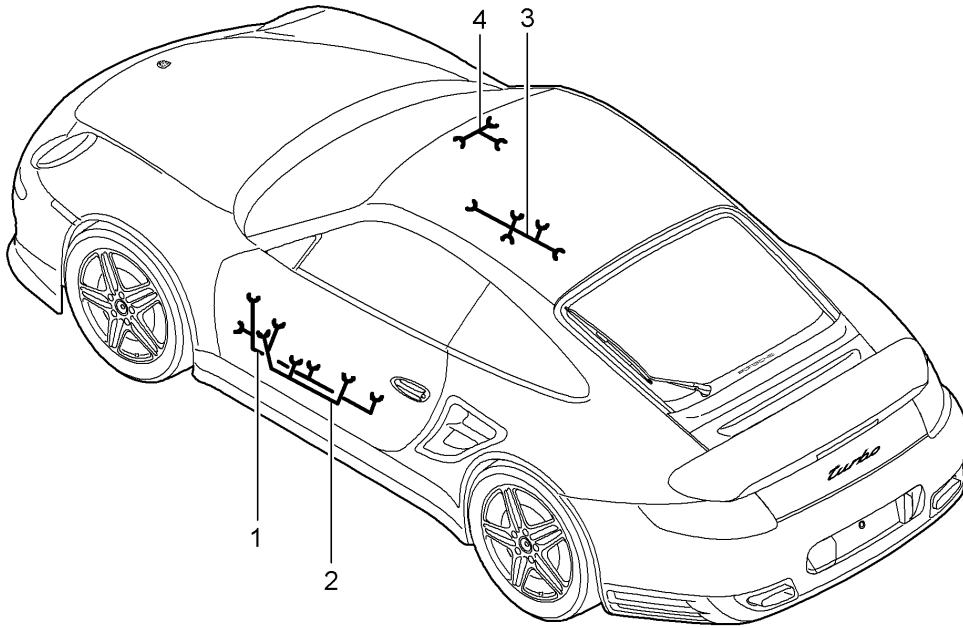

Model: 997T07

Model life 2007>>2009