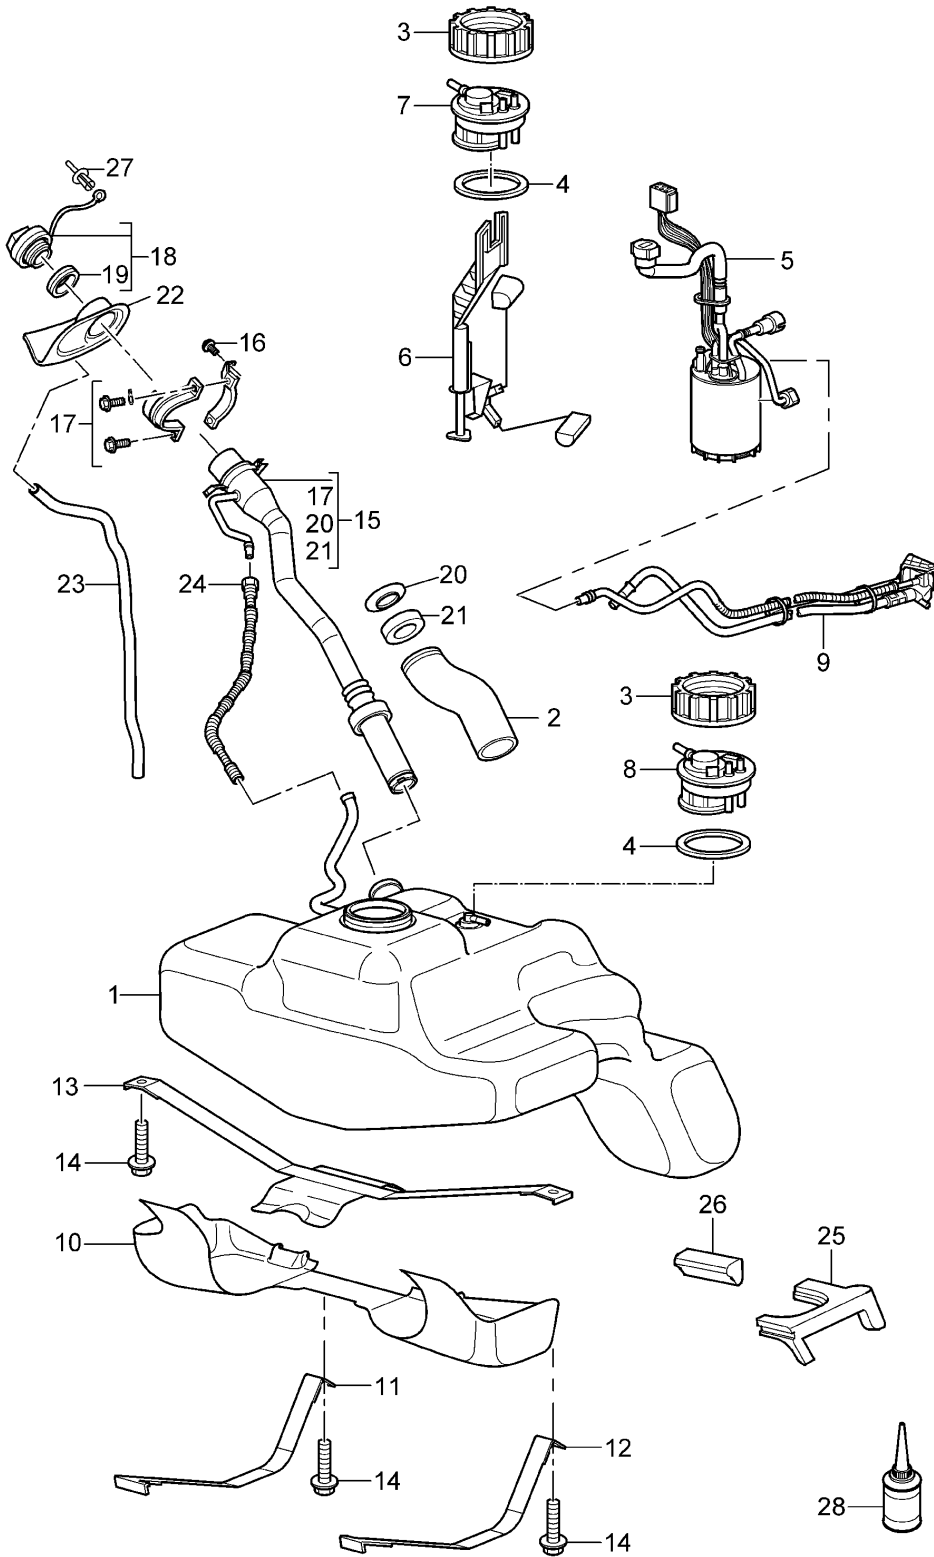

Model: 997T07

Model life 2007>>2009

Pos	Part Number	Description	Remark	Qty	Model
		Engine suspension			9770
1	996 375 013 01	Engine brackets		1	
2	997 375 049 05	hydro-mounting		2	CABRIO
(2)	997 375 049 06	hydro-mounting		2	COUPE
(2)	997 375 049 91	hydro-mounting		2	PR:101
3	900 378 159 01	Hexagon bolt AM 8 X 60		6	
4	996 375 221 02	Adapter		2	
5	999 084 215 09	Locknut M 12 X 1,5		2	
6	900 385 119 01	Hexagon head bolt M 10X 70		4	

Model: 997T07

Model life 2007>>2009