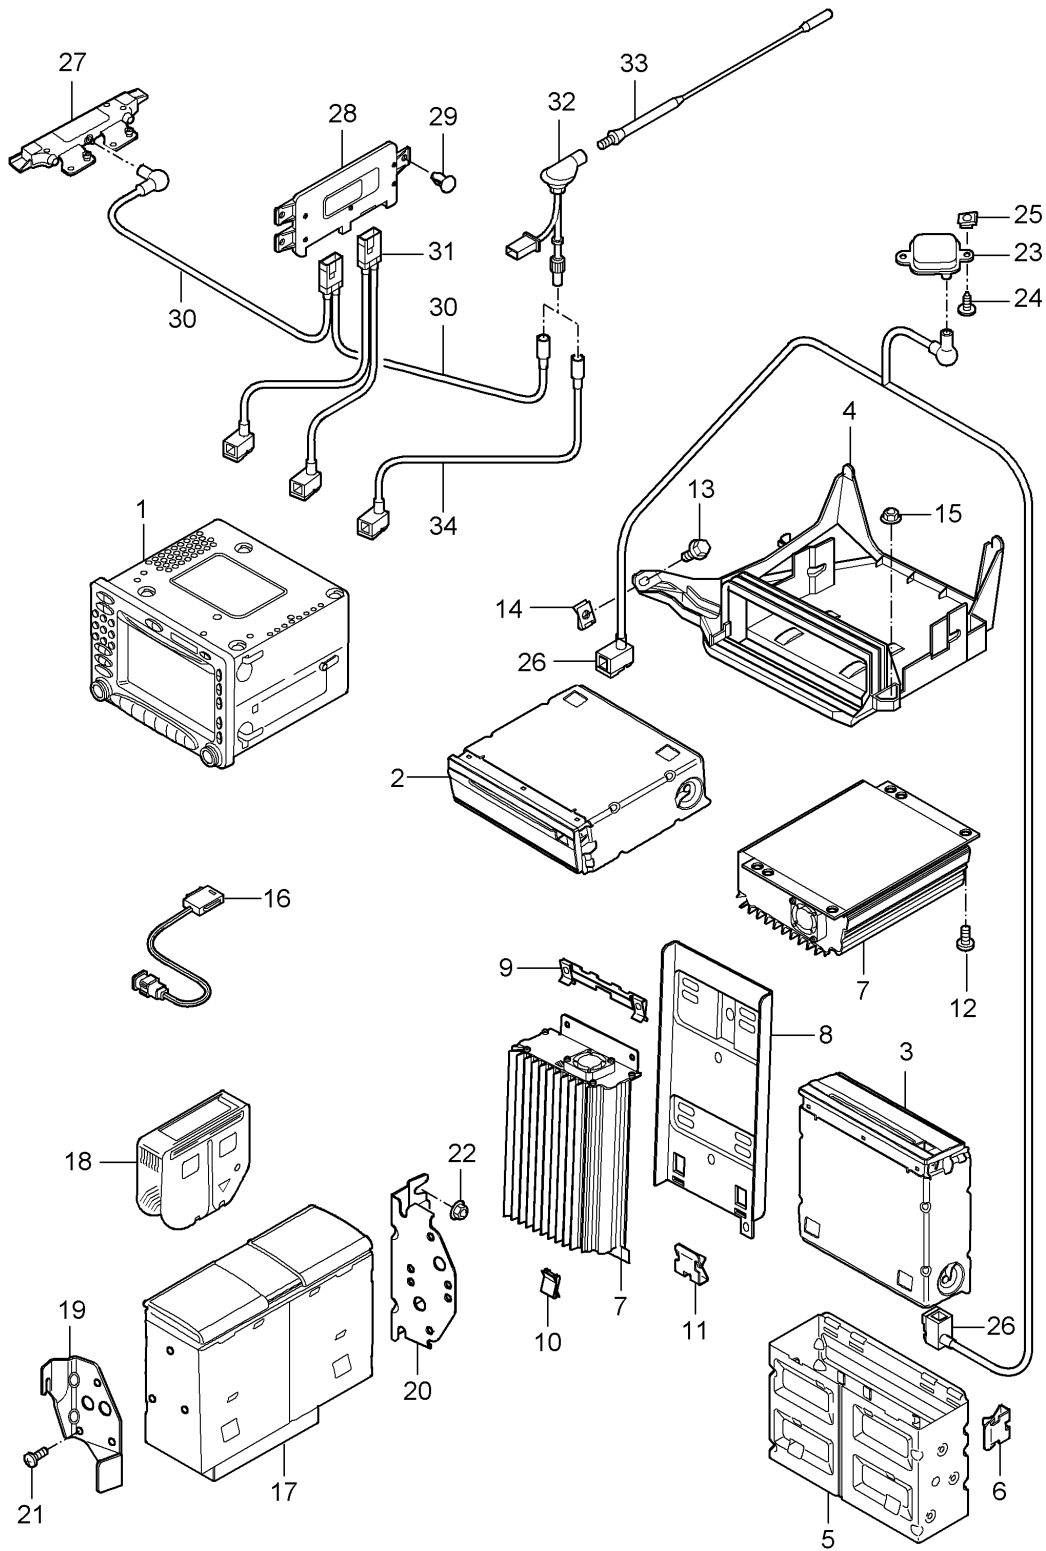

Model: 997T07

Model life 2007>>2009

Model: 997T07 Model life 2007>>2009

Pos	Part Number	Description	Remark	Qty	Model
-		Radio unit Control panel Navigation system Amplifiers D >> - MJ 2008			
1	997 642 141 03 997 642 141 03 FMH	Radio unit See catalogue T E Q U I P M E N T Control panel Volcano Grey/Black Mat F >> 99-7S783 403		1	PR:665
1	997 642 143 03 997 642 143 03 FMH	Control panel Volcano Grey/Black Mat F >> 99-7S783 403		1	PR:665,680
1	997 642 141 10 997 642 141 10 FMH	Control panel Volcano Grey/Black Mat F 99-7S783 404>>		1	PR:665
1	997 642 143 10 997 642 143 10 FMH	Control panel Volcano Grey/Black Mat F 99-7S783 404>>		1	PR:665,680
-	997 642 201 00 997 642 201 00 A05	Rot. knob Matt black for Control panel See technical information GR. 9 , NR. 6/04	left	1	
-	997 642 202 00 997 642 202 00 A05	Rot. knob Matt black for Control panel See technical information GR. 9 , NR. 6/04	right	1	
-	997 642 941 00	Trim drawer SIM card for Control panel		1	
-	900 187 038 02	panel screw ST4,2 X 19 for Mount Radio unit and Control panel		1	
2	997 642 137 02	Centre console DVD-player Navigation system F >> 99-7S783 403	lhd	1	PR:098,670, 672
2	997 642 157 01	DVD-player Navigation system F 99-7S783 404>>	lhd	1	PR:098,670, 672
3	997 642 139 02	DVD-player Navigation system F >> 99-7S783 403		1	PR:664,670, 672
3	997 642 159 01	DVD-player Navigation system F 99-7S783 404>>		1