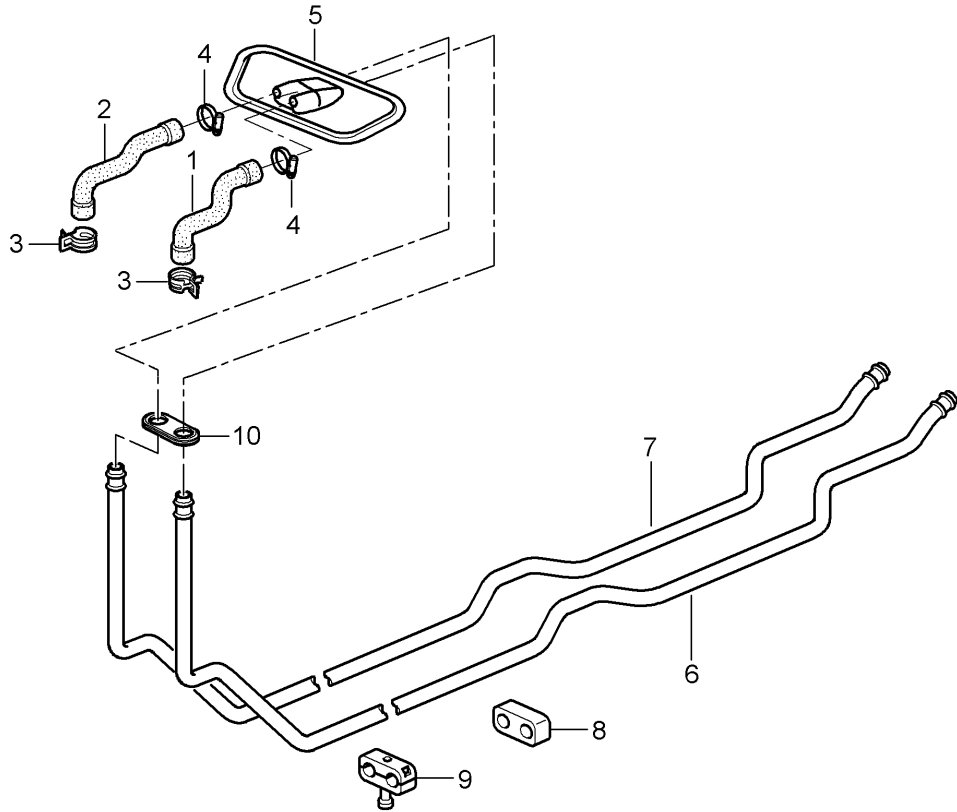

Model: 997T07

Model life 2007>>2009

Model: 997T07

Model life 2007>>2009

Pos	Part Number	Description	Remark	Qty	Model
		Heating system 1			
		Feed line			
		return line			
1	996 572 583 04	Heating hose	lhd	1	PR:098
2	996 572 585 04	Heating hose	lhd	1	PR:098
3	999 512 656 09	Hose clamp B25 X 12		2	
4	999 512 346 01	Hose clamp A16-27/9		2	
5	996 572 263 02	Seal	lhd	1	PR:098
6	997 572 681 00	Heater pipeline Supply		1	
7	997 572 683 00	Discontinued part Heater pipeline Return line Discontinued part		1	
8	996 572 785 00	Distance piece		X	
9	999 511 230 40	Cable holder		4	
-	999 511 232 41	Rubber bush 19/19		4	
10	996 572 765 02	Grommet		1