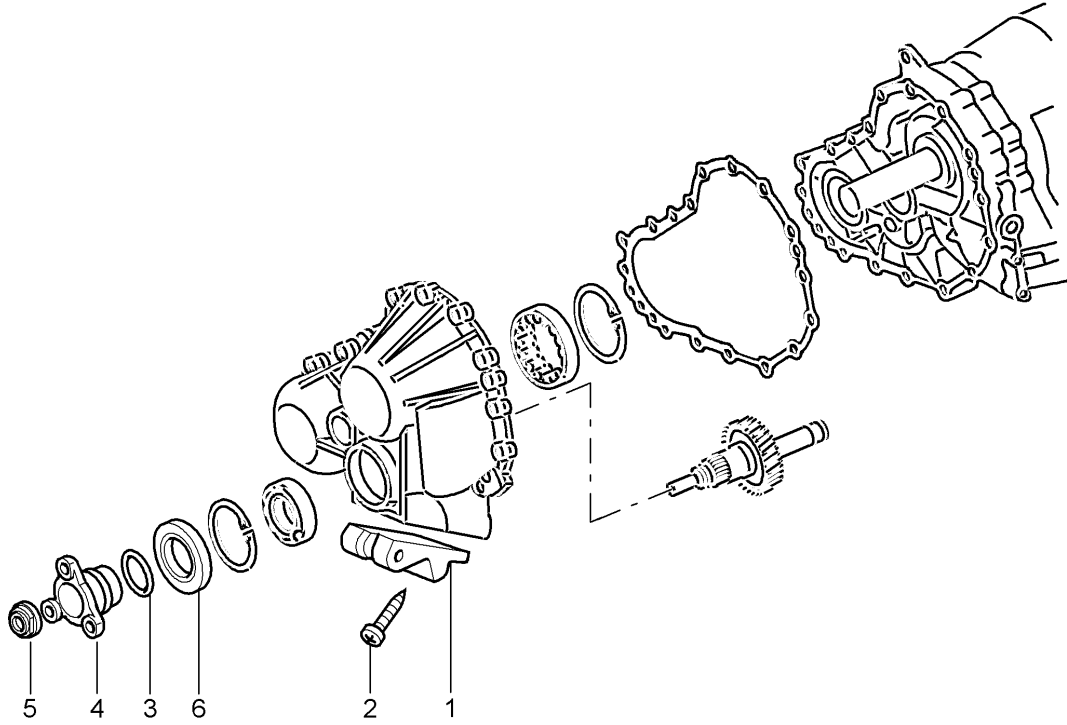

Model: 997T07

Model life 2007>>2009

Model: 997T07

Model life 2007&gt;&gt;2009

Pos	Part Number	Description	Remark	Qty	Model
		Tiptronic All-wheel Driving mechanism			A9750
1	722 260 006 2	gearbox mounting		1	
2	999 073 095 09	fillister hd. bolt M 8 X 30		4	
		Discontinued part			
2	999 073 095 01	fillister hd. bolt M 8 X 30		4	
3	168 997 004 5	O-ring 28 X 3		1	
4	722 270 022 0	flange		1	
5	140 990 115 0	Collar nut M 26 X 1,5		1	
6	022 997 944 7	Shaft oil seal		1	