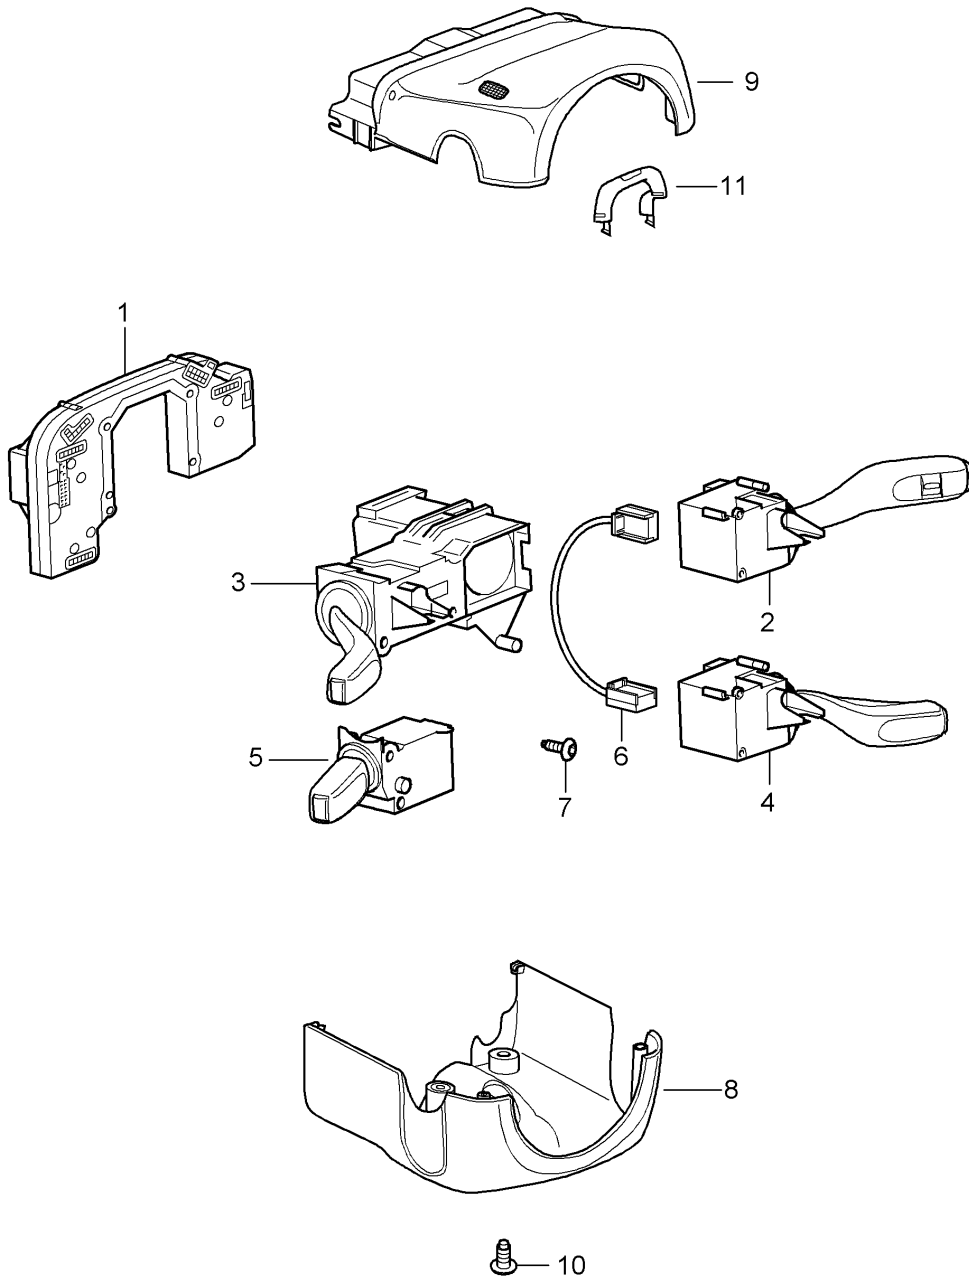

Model: 997T07

Model life 2007>>2009