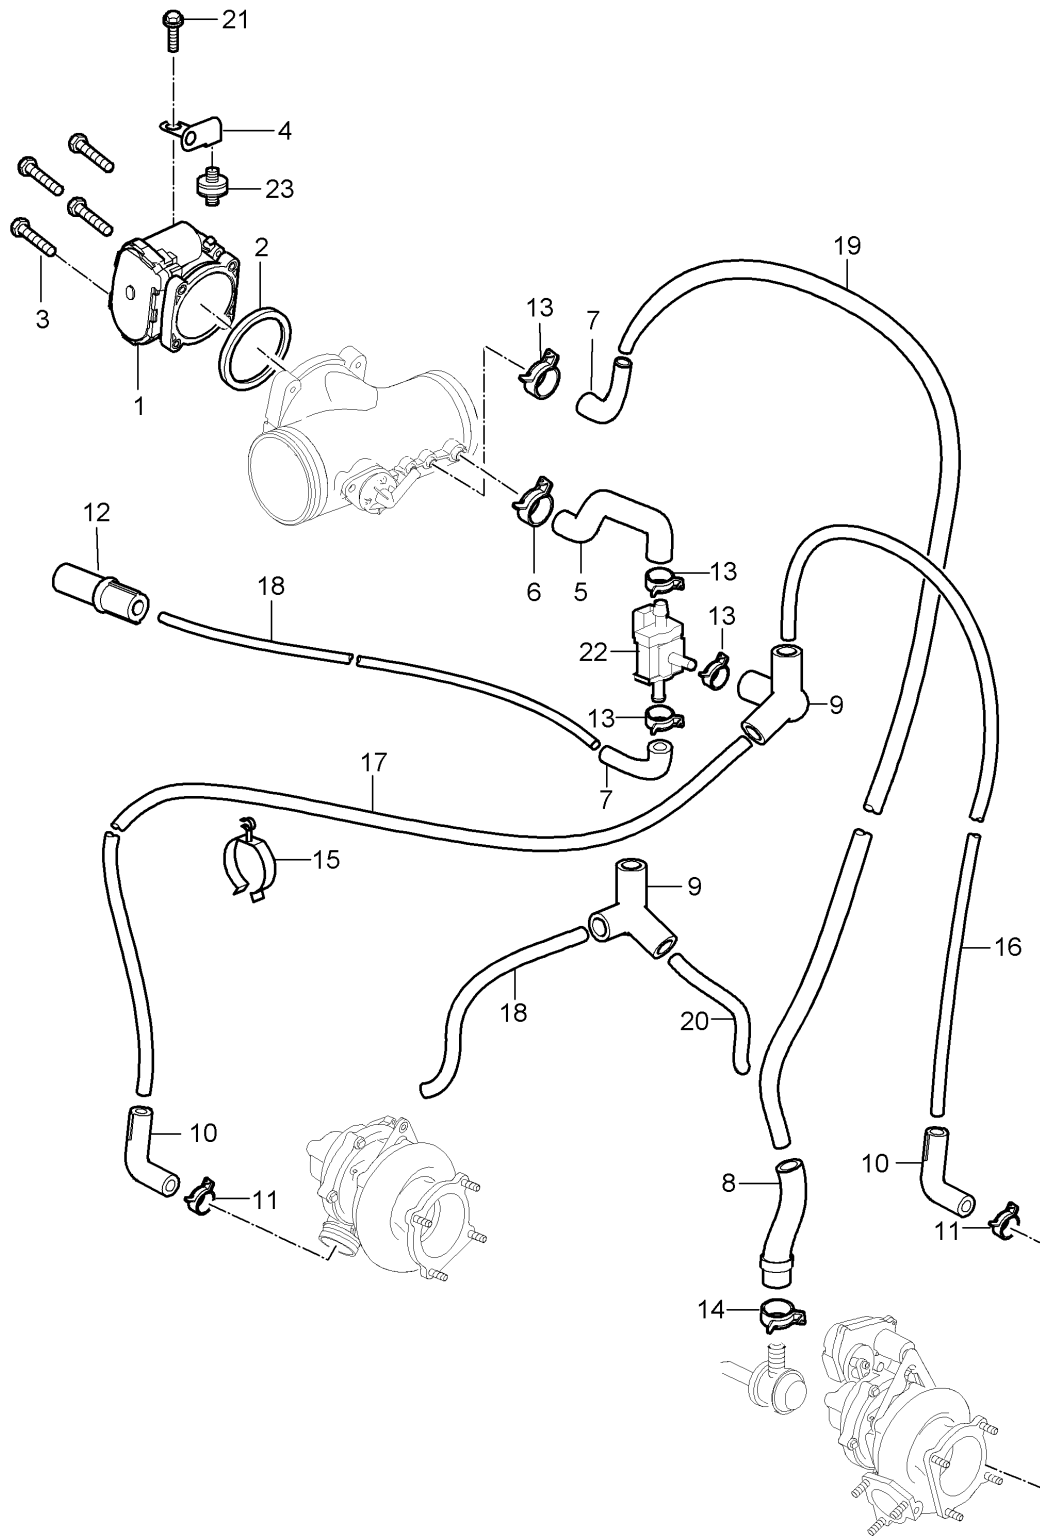

Model: 997T07

Model life 2007>>2009

Model: 997T07

Model life 2007>>2009

Pos	Part Number	Description	Remark	Qty	Model
1	997 605 115 00	throttle valve adapter		1	9770
(1)	997 605 115 01	throttle valve adapter D - MJ 2007>> - MJ 2007		1	
2	997 110 319 00	Seal		1	
3	900 385 045 01	Torx screw BM 6 X 40		4	
4	997 110 423 70	angle		1	
5	997 110 693 70	Hose		1	
6	999 512 498 00	Recirculating air valve		1	
7	996 110 695 71	Hose clamp		2	
8	928 574 717 05	Molded hose		1	
8	928 574 717 07	Molded hose		1	
		No longer use the part here			
8	9P1 129 487	Molded hose		1	
9	997 110 683 70	Y-piece		2	
		Change-over valve			
		Electric			
10	997 110 666 71	Elbow fitting		2	
		Vacuum unit			
		Exhaust gas turbocharger			
11	999 512 445 00	Clamp		2	
12	997 110 697 71	Connector union		1	
13	999 512 498 00	Hose clamp		4	
14	999 512 527 00	Clamp		1	
15	999 507 859 40	Hose bracket		1	
-	900 918 005 40	Pipe		*	
		5 X 1,0			
16		shorten to:	980 MM	1	
17		shorten to:	600 MM	1	
18		shorten to:	420 MM	1	
-	000 043 205 01	Pipe		*	
		4 X 1,0			
19		shorten to:	480 MM	1	
20		shorten to:	940 MM	1	
21	900 377 010 04	Hexagon nut		1	PR:249
		M 6			
		Discontinued part			
21	900 377 010 01	Hexagon nut		1	
		M 6			
22		Change-over valve		1	
		see illustration, item:	108-005,4		
23	999 703 349 00	Rubber bush		1	