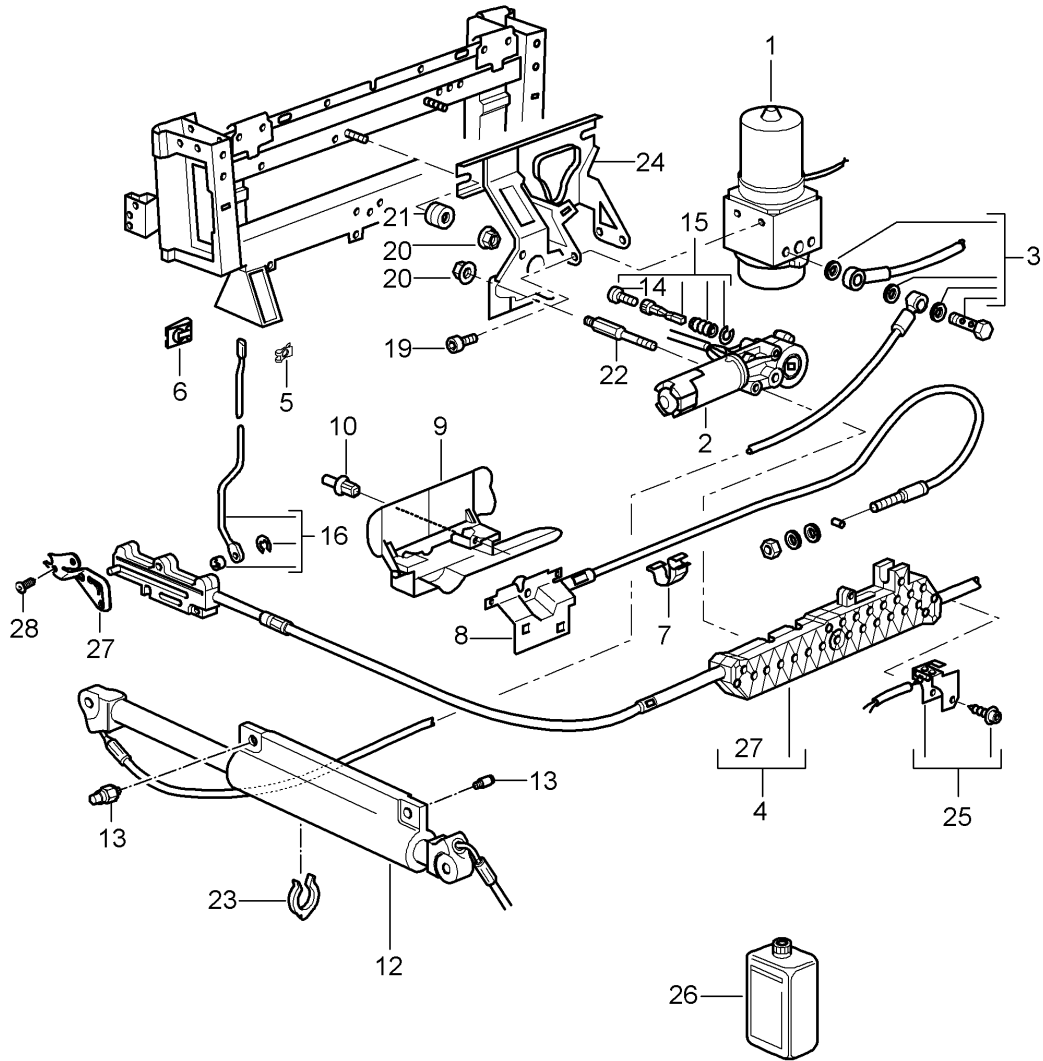

Model: 997 05

Model life 2005>>2008

Model: 997 05

Model life 2005>>2008

Pos	Part Number	Description	Remark	Qty	Model
		Convertible top			
		Driving mechanism			
		Hydraulic			
1	996 561 307 02	Pump		1	
2	996 561 933 01	Engine		1	
3	996 561 573 00	Banjo bolt		2	
4	996 561 021 04	Driving mechanism		1	
5	999 166 054 02	Sl-lock		2	
		Discontinued part			
5	999 166 054 01	Sl-lock		2	
6	999 703 235 01	Bonded rubber buffer		2	
7	999 507 683 40	Cable holder		X	
8	996 561 065 01	Locking mechanism		1	
9	996 561 265 03	Trim		1	
10	999 591 941 40	Spreader rivet		X	
12	996 561 945 02	cylinder		2	
13	996 561 245 00	Pin		1	
14	996 561 671 00	Screw		1	
15	996 561 673 01	repair set		1	
16	996 561 229 00	slide rod	left	1	
16	996 561 230 00	slide rod	right	1	
22	996 561 863 01	Threaded pin		3	
23	996 561 281 00	Clamping ring		2	
24	996 561 207 01	Retainer for pump		1	
		convertible top stowage box			
		Driving mechanism			
25	996 561 165 00	Micro switch		1	
25	996 561 165 01	Micro switch		1	
26	000 043 204 89	Oil		X	
		250 ML			
27	996 561 221 00	Knock-out lever	left	1	
(27)	996 561 222 00	Knock-out lever	right	1	
		gate guide			
28	999 919 205 09	Torx screw		2	
		M6x12