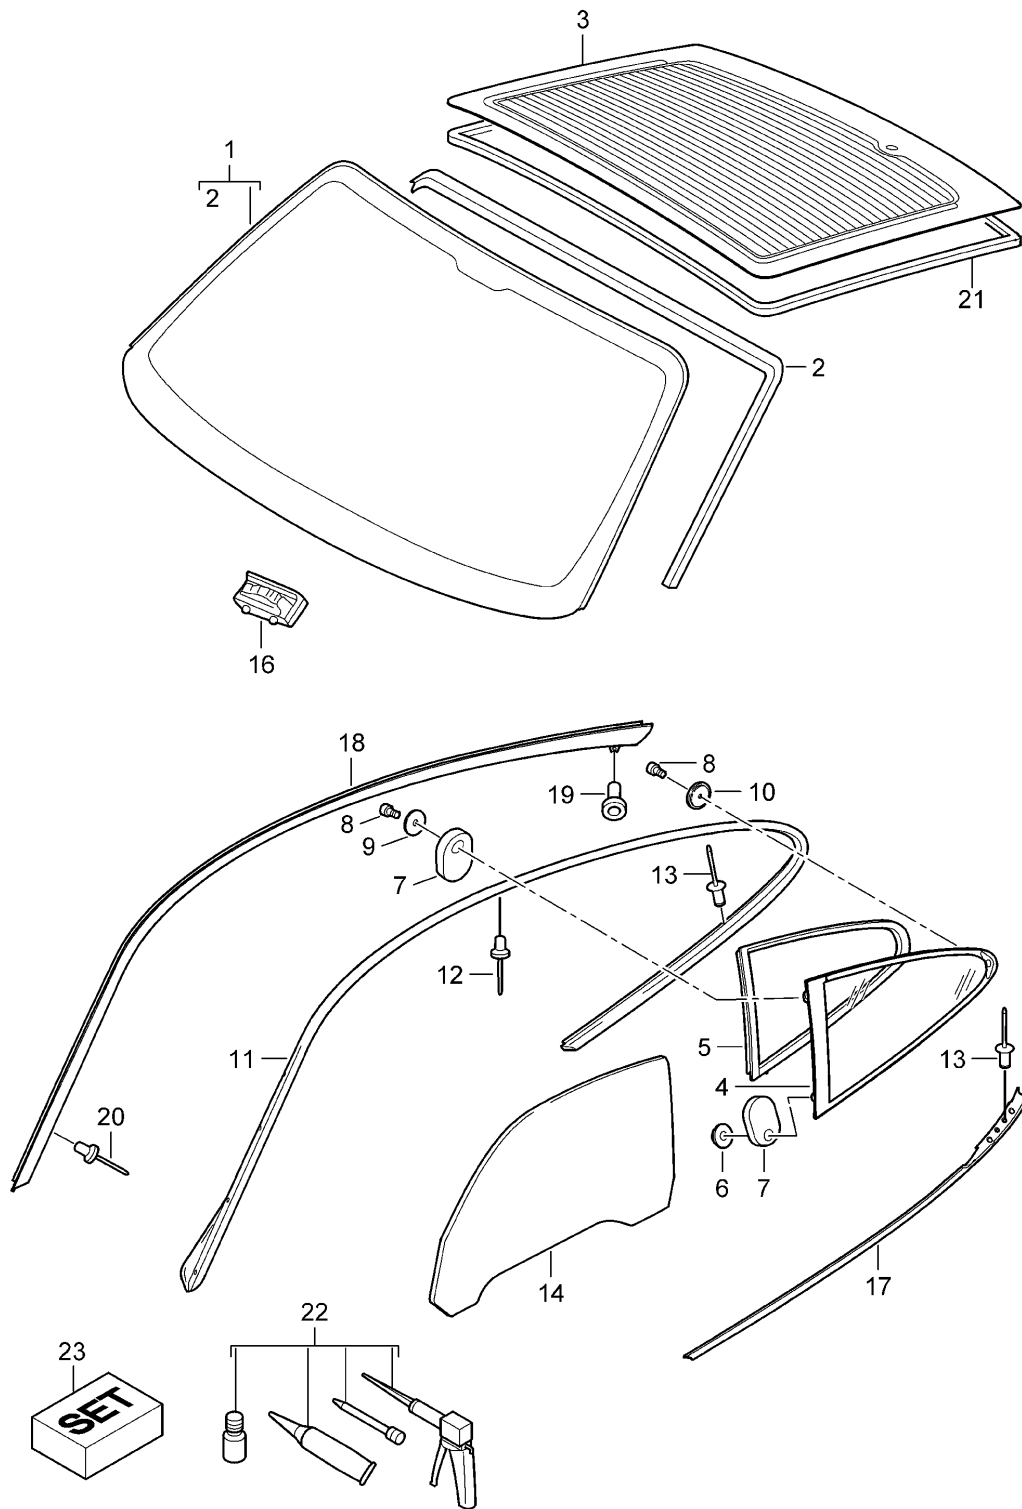

Model: 997 05

Model life 2005>>2008

Pos	Part Number	Description	Remark	Qty	Model
3	999 084 629 01	Hexagon nut M6		4	
4	999 919 209 09	fillister hd. bolt M 5 X 22		3	
5	987 542 941 00	Clip Bowden cable Window regulator		1	

Model: 997 05

Model life 2005>>2008