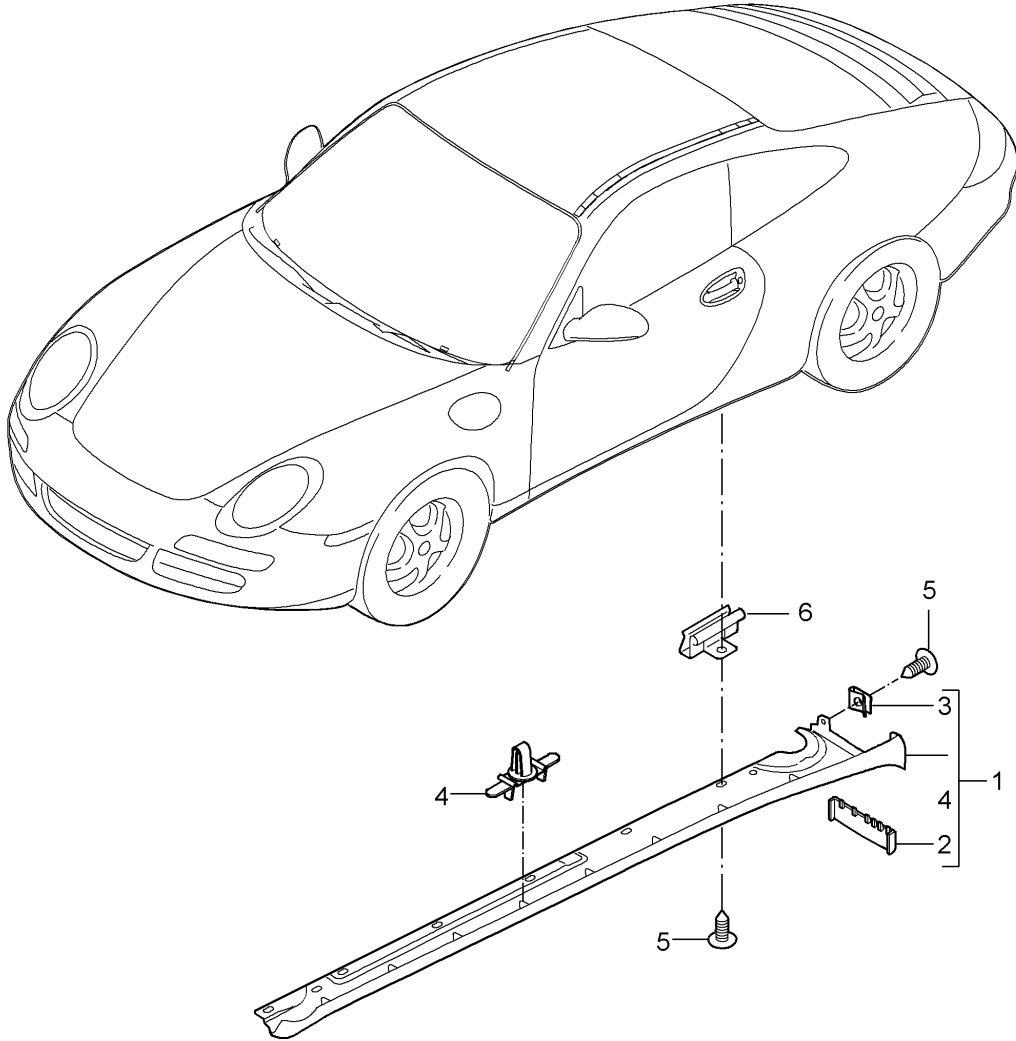

Model: 997 05

Model life 2005>>2008

Pos	Part Number	Description	Remark	Qty	Model
(11)	997 504 826 02	Stone guard film Side part Discontinued part	right	1	
(11)	997 504 826 04	Stone guard film Side part	right	1	
12	997 558 101 01	Decorative film Cover	front	1	
13	997 558 101 02	Decorative film Roof		1	
14	997 558 101 03	Decorative film Rear centre panel		1	
15	997 558 101 04	Decorative film Rear lid	upper	1	
16	997 558 101 05	Decorative film Rear lid	rear	1	
17	997 558 101 06	Decorative film Wheel housing panel	rear	1	

Model: 997 05

Model life 2005>>2008