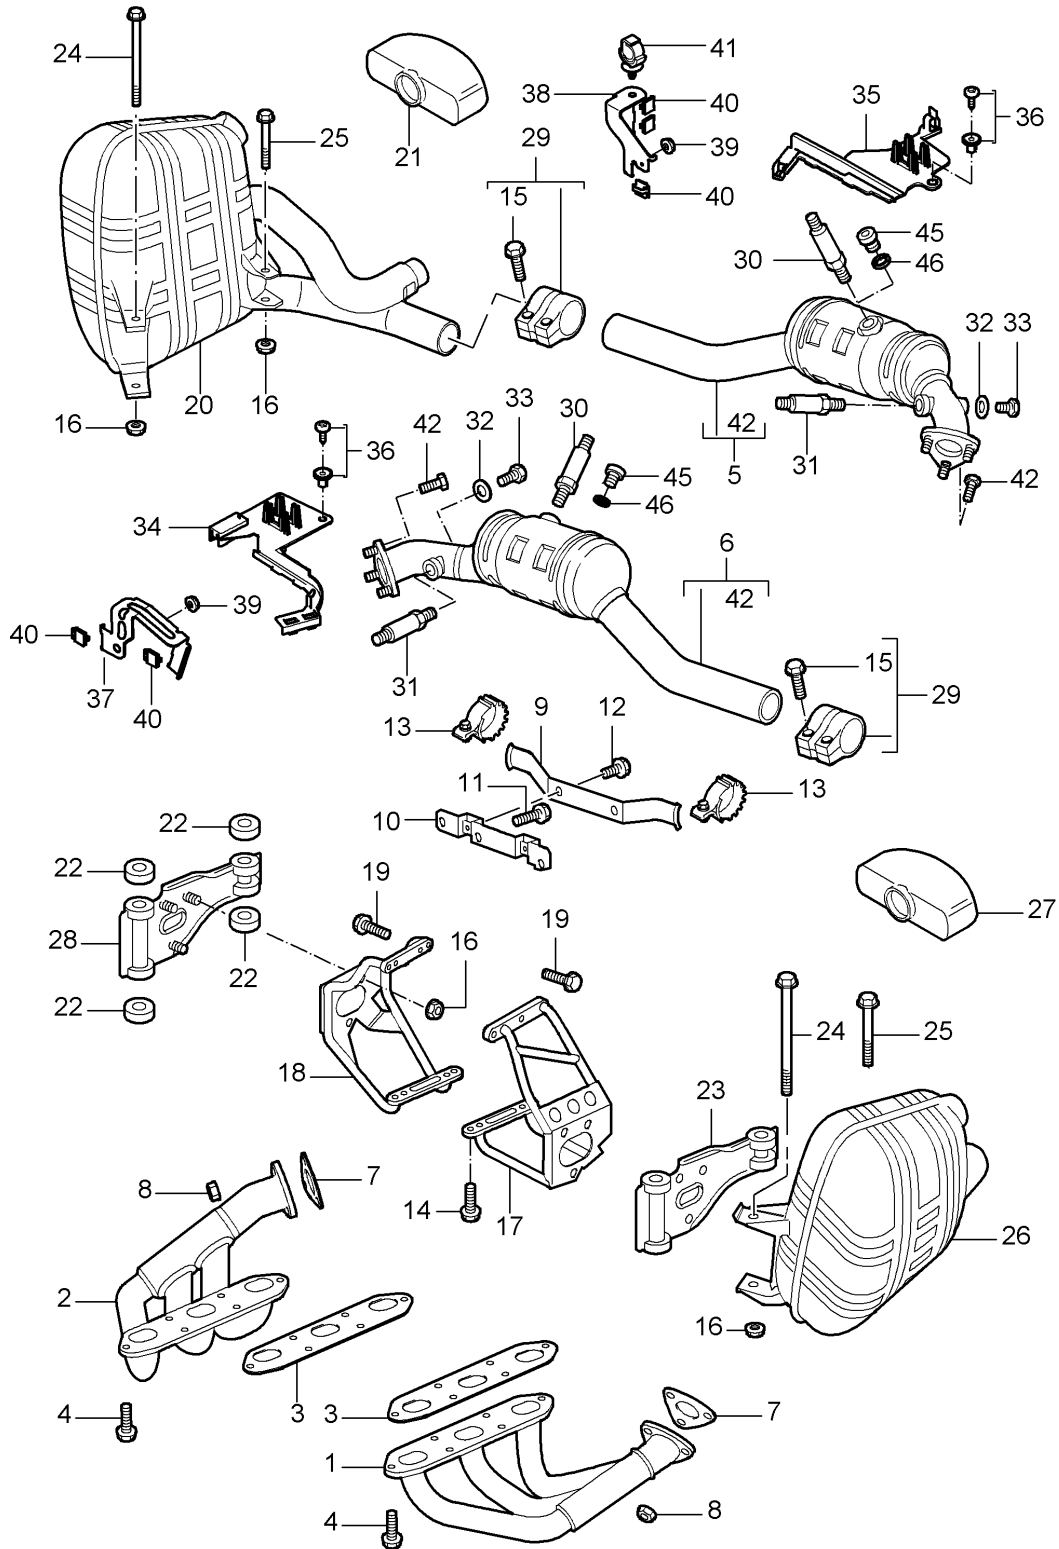

Model: 997 05

Model life 2005>>2008