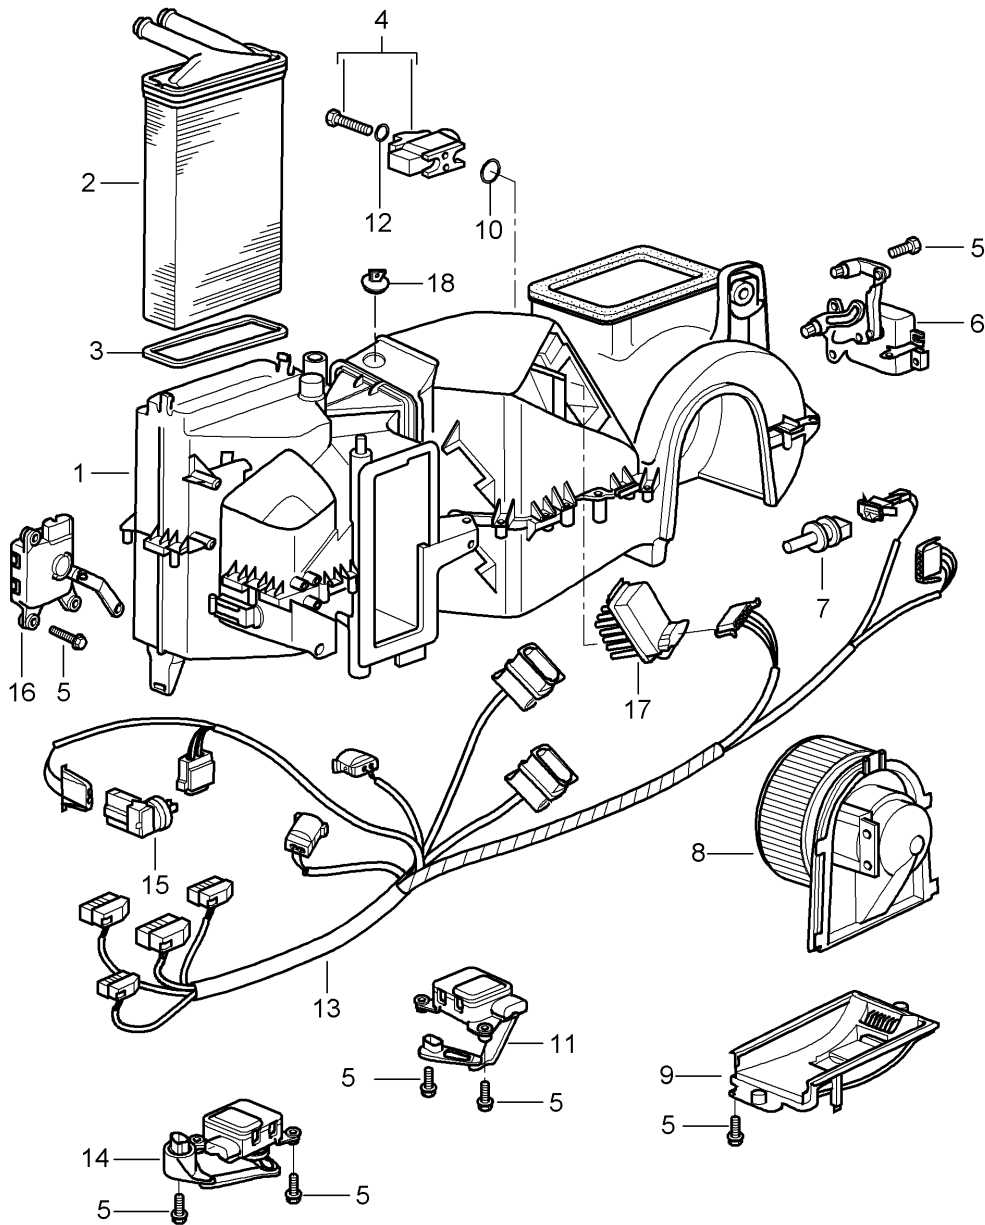

Model: 997 05

Model life 2005>>2008

Model: 997 05 Model life 2005>>2008

Pos	Part Number	Description	Remark	Qty	Model
1	997 573 901 04	Air conditioner Individual parts Air conditioner without: heat exchanger with: evaporator	lhd	1	PR:098,573
2	997 572 129 00	heat exchanger		1	
3	996 572 913 00	Seal		1	
4	996 573 929 01	Expansion valve		1	
5	900 143 102 02	Bolt with washer		X	
6	996 573 915 00	actuator motor for fresh air flap	lhd	1	PR:098,573
		fresh air flap		1	
		Identification: >> >>		1	
		Black		1	
7	955 572 304 10	Temperature sensor		1	
8	996 624 107 01	Fan	lhd	1	PR:098
9	996 573 905 00	Cover		1	
10	999 707 596 40	O-ring 14x1,82		1	
11	996 573 919 02	Servomotor Temperature valve Identification: >> >>	lhd	1	PR:098
		pink		1	
12	999 707 534 41	O-ring 17x2,00		1	
13	997 612 655 02	Wire set	lhd	1	PR:098,573
(13)	997 612 656 02	Wire set D >> - MJ 2007	rhd	1	PR:099,573
(13)	987 612 655 00	Wire set D >> - MJ 2007	lhd	1	PR:098,572
(13)	987 612 655 02	Wire set D - MJ 2008>>	lhd	1	PR:098,572
14	996 573 921 02	Servomotor for defroster flap Identification: >> >>	lhd	1	PR:098
		yellow		1	
15	1H0 907 543 A	Temperature sensor		1	
16	996 573 917 02	central flap positioning motor Identification: >> >>	lhd	1	PR:098
		green		1	
17	996 573 923 00	Resistor		1	
-	996 573 927 00	Blower outlet sensor		1	PR:573
-	1H0 819 943	round hd. screw		2	
18	997 573 935 00	Bungs		1	