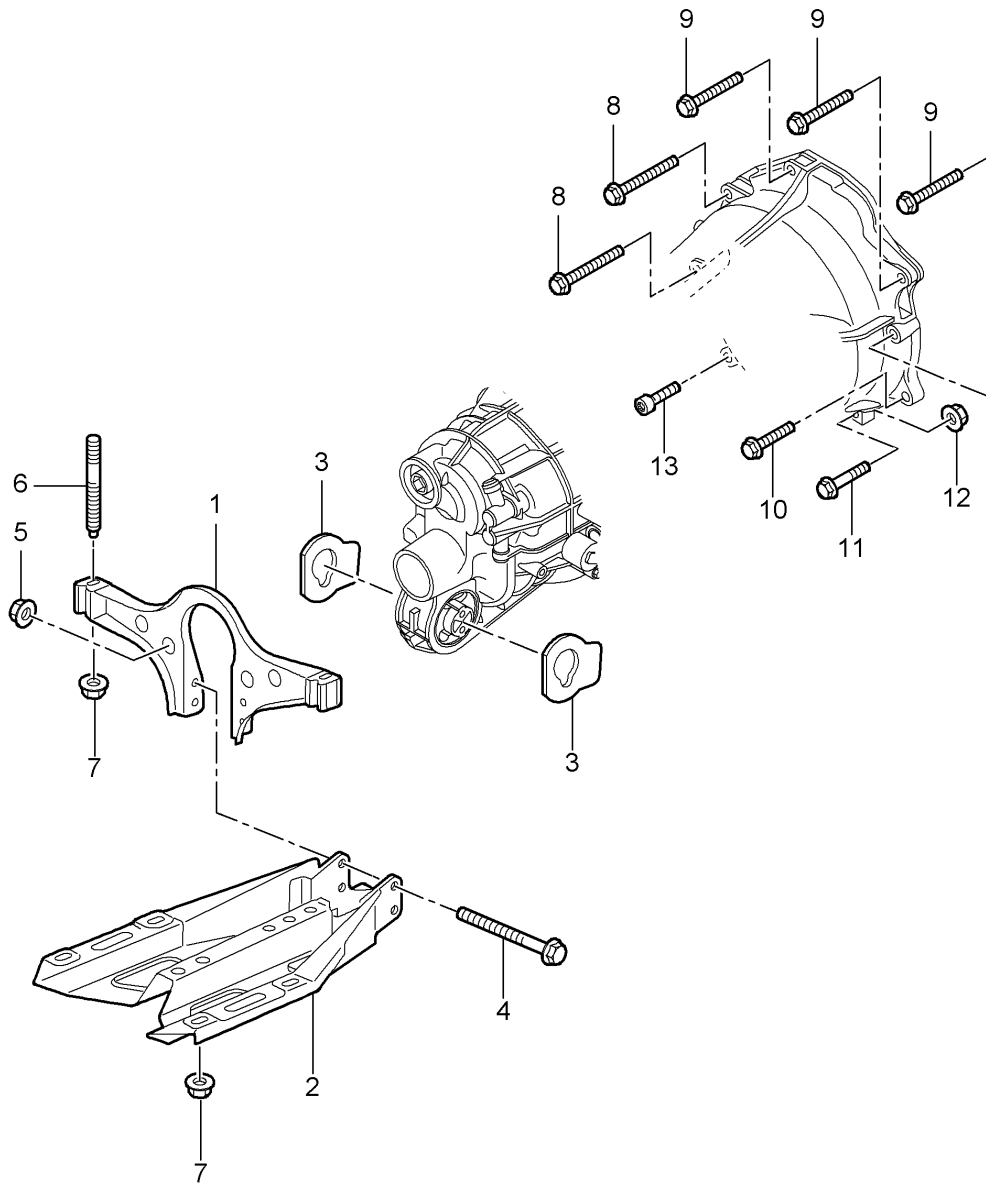

Model: 997 05

Model life 2005>>2008

Model: 997 05

Model life 2005>>2008

Pos	Part Number	Description	Remark	Qty	Model
		Manual gearbox Transmission suspension Threaded joint Engine			G9701, G9731
1	997 375 039 00	transmission carrier		1	
2	997 375 313 00	transmission carrier		1	
		No longer use the part here			
2	997 375 113 00	transmission carrier		1	
		Lengthways			
3	997 375 255 00	Stop		2	
4	900 378 132 09	Hexagon bolt		2	
		Discontinued part			
4	900 378 314 01	Hexagon bolt		2	
		M 10 X 115			
5	900 380 008 09	Locknut		2	
		M 10			
6	999 061 106 09	Threaded pin		2	
		M 10 X 84			
		No longer use the part here			
6	999 061 115 01	Threaded pin		2	
		M 10 x 80			
7	999 076 053 09	Hexagon nut		6	
		M 10			
8	999 072 010 09	Hexagon bolt		2	
		M 12 X 1,5 X 100			
9	999 072 008 09	Hexagon bolt		3	
		M 12 X 1,5 X 70			
		Discontinued part			
9	999 072 008 01	Hexagon bolt		3	
		M 12 X 1,5 X 70			
10	900 378 061 09	Hexagon bolt		1	
		M 12 X 1,5 X 50			
11	900 378 076 09	Hexagon bolt		1	
		M 10 X 50			
12	900 377 011 09	Hexagon nut		1	
		M 10			
13	999 073 119 09	Socket head bolt		1	
		M 10 X 50			
14	997 375 055 01	gearbox mounting		1	