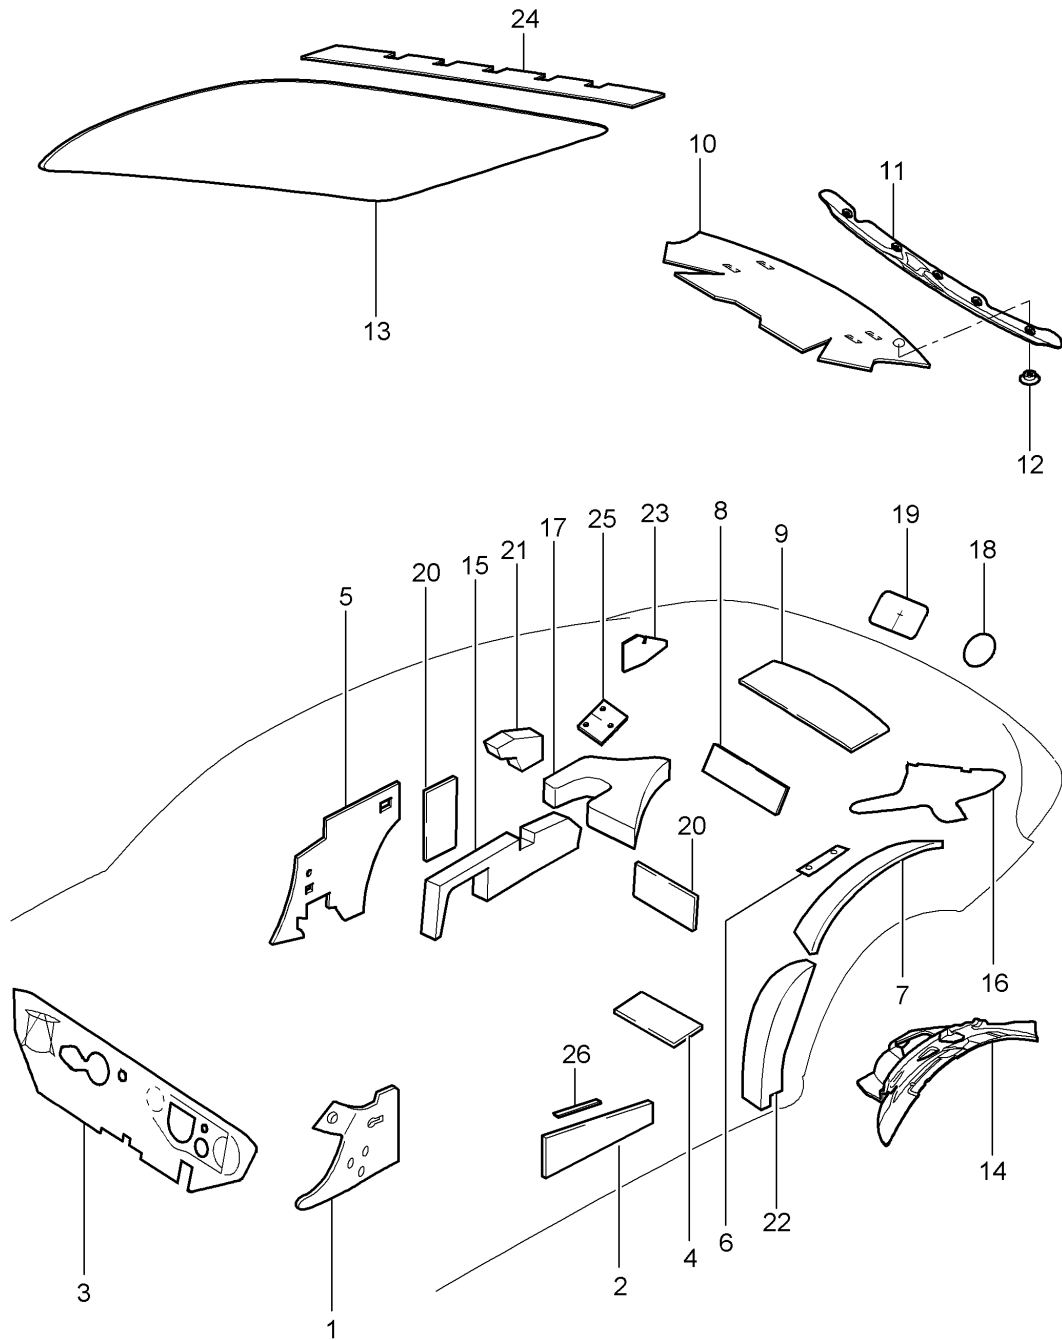

Model: 997 05

Model life 2005>>2008

Model: 997 05 Model life 2005>>2008

Pos	Part Number	Description	Remark	Qty	Model
		Body			
1	997 556 605 00	Sound proofing 1 Sound absorber	left	1	COUPE/TARGA
(1)	997 556 606 00	Wheel housing Sound absorber	front right	1	
2	997 556 531 00	Wheel housing sound absorber for door	front	2	
2	997 537 551 00	Discontinued part sound absorber for door		2	
3	997 556 723 00	Sound absorber	lhd	1	PR:098
4	997 556 503 00	Firewall Insulation for floor		2	
5	997 556 655 00	Sound absorber	left	1	
(5)	997 556 656 00	Side panel trim Sound absorber	right	1	
6	997 556 523 00	Side panel trim Damping		2	
7	997 556 507 00	tray sound absorb.for wheel housing	left	1	
(7)	997 556 508 00	sound absorb.for wheel housing	rear right	1	
8	997 556 511 00	sound absorber for rear panel	rear	1	
9	997 556 521 00	sound absorber for rear panel	lower	1	
10	997 556 711 01	Sound absorber	upper	1	
10	997 556 711 02	D >> - MJ 2005 Sound absorber		1	
10	997 556 711 03	D >> - MJ 2007 Sound absorber		1	
11	996 556 761 01	Engine bay D - MJ 2008>> retaining strip		1	
12	999 049 020 40	Engine bay Plastic nut		5	
13	997 556 647 00	T5/30 X 5,1 Sound absorber		1	PR:652
14	997 556 657 00	Roof Sound absorber	left	1	
(14)	997 556 658 00	Wheel housing liner Sound absorber	rear right	1	
15	997 556 571 01	Wheel housing liner Sound absorber	rear	2	
16	996 556 753 01	Side panel trim Seal	left	1	
(16)	996 556 754 01	Side part Seal	upper right	1	
17	997 556 811 01	Side part Filler piece	upper left	1	
(17)	997 556 812 01	Wheel housing Filler piece	right	1	
18	997 556 807 00	Wheel housing Sound absorber		2	
19	997 556 805 00	40,0 Cross panel Rear end		1	
20	997 556 801 00	Sound absorber 120 X 90		4	
21	997 556 803 00	Cross panel Rear end Sound absorber		2	
		Seat well			
		Filler piece			
		Seat well