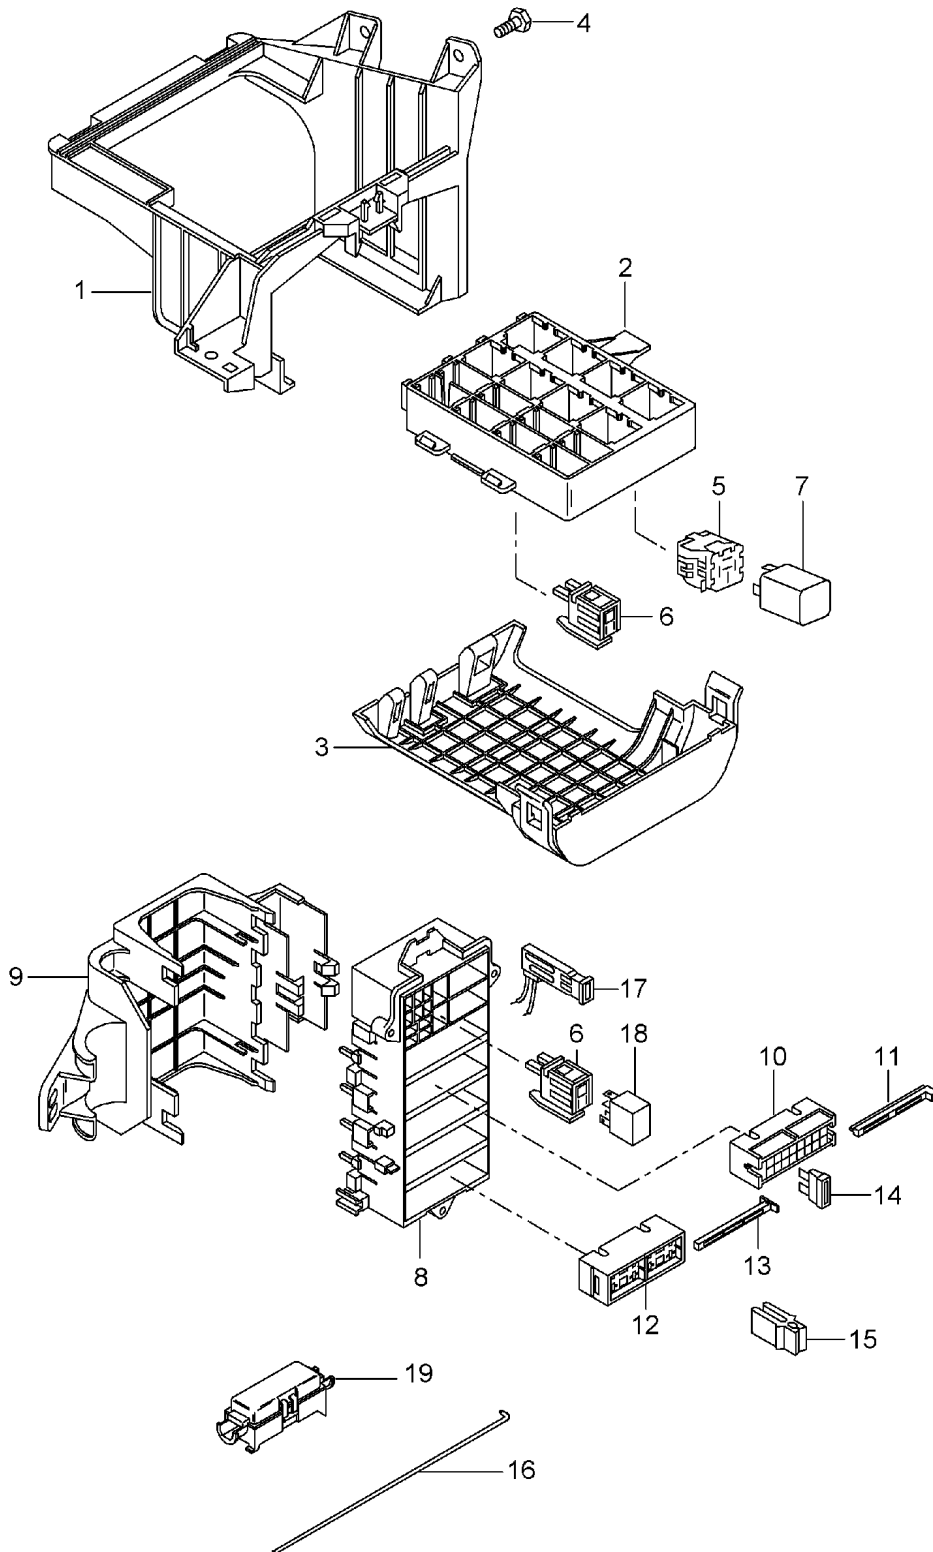

Model: 997 05

Model life 2005>>2008

Model: 997 05 Model life 2005>>2008

Pos	Part Number	Description	Remark	Qty	Model
		central electrics dashboard			
1	997 610 117 01	bracket for relay bracket	lhd	1	PR:098
2	997 610 110 01	relay plate		1	
		Mounting frame			
3	997 610 112 00	Cover		1	
		Mounting frame			
4	900 378 155 01	Hexagon bolt		2	
		M 6 X 16 ASP			
(4)	900 377 010 01	Hexagon nut		1	
		M 6			
5	928 610 511 00	relay plate		X	
6	999 650 538 40	relay plate		X	
7		Relay			
(7)	999 657 014 90	Relay		1	
		KL. X			
		relay location/code no.:	S4		
(7)	999 657 015 90	Relay		1	
		KL. 86S			
		relay location/code no.:	S6		
(7)	999 657 015 90	Relay		1	
		Fuel pump			
		relay location/code no.:	S8		
(7)	999 657 013 90	Relay		1	
		- dme -			
		relay location/code no.:	S11		
(7)	999 657 013 90	Relay		1	
		heater			
		relay location/code no.:	S12		
(7)	999 657 013 90	Relay		1	PR:288
		Headlight washer system			
		relay location/code no.:	S14		
(7)	999 657 013 90	Relay		1	
		Starter			
		relay location/code no.:	S15		
(7)	999 657 013 90	Relay		1	
		KL. 15			
		relay location/code no.:	S16		
8	997 610 340 00	Carrier		1	
9	997 610 341 00	Cover		1	
10	999 650 209 40	fuse holder		4	
11	999 650 210 40	slide valve		4	
12	999 650 750 40	fuse holder		1	
13	999 650 749 40	slide valve		1	
14	999 607 082 00	fuse		X	
		5 A			
(14)	999 607 083 00	fuse		X	
		7 , 5 A			
(14)	999 607 084 00	fuse		X	
		10 A			
(14)	999 607 085 00	fuse		X	
		15 A			
(14)	999 607 087 00	fuse		X	
		25 A			
(14)	999 607 088 00	fuse		X	
		30 A			
(14)	999 607 072 00	fuse		X	
		30 A			
		Large			
(14)	999 607 073 00	fuse		X	
		40 A			
		Large			
(14)	997 610 917 00	fuse		1	