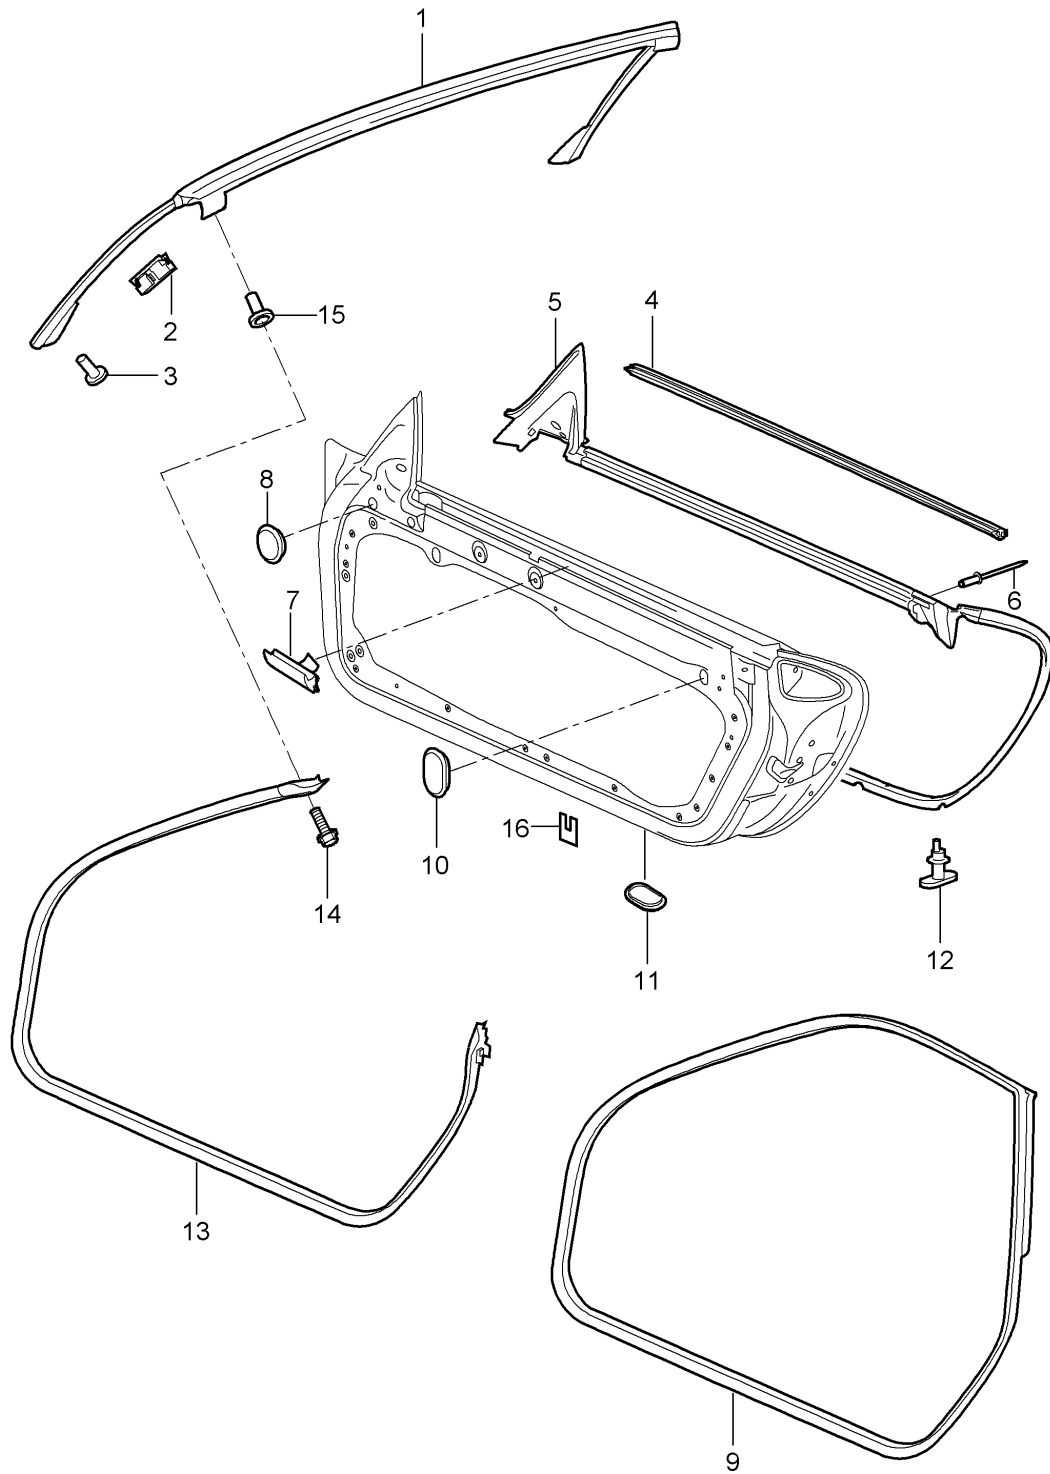

Model: 997 05

Model life 2005>>2008

Model: 997 05 Model life 2005>>2008

Pos	Part Number	Description	Remark	Qty	Model
1	997 537 077 02	Door seal Seal Windscreen		1	CABRIO
2	999 507 678 01	Seal Windscreen U-clip 4,0-4,5		1	CABRIO
3	999 190 445 37	D >> - MJ 2006 Pop rivet A 4,0 X 7,9		36	CABRIO
4	997 537 085 00	Seal	left	1	
(4)	997 537 086 00	Seal	outer right	1	
5	997 537 531 06	Seal	outer left	1	
		D >> - MJ 2007 Discontinued part	inner		
5	997 537 531 07	Seal	left inner	1	
(5)	997 537 532 06	D - MJ 2008>> Seal	right inner	1	
		D >> - MJ 2007 Discontinued part			
(5)	997 537 532 07	Seal	right inner	1	
		D - MJ 2008>>			
7	997 537 495 00	Seal		1	
8	803 803 583 A	D >> - MJ 2006 Bungs 20,0 X 30,0		2	
8	999 703 196 40	Discontinued part End cap 20,0 X 30,0		2	
(9)	997 537 075 00	Door seal	left	1	COUPE
		D >> - MJ 2006 Discontinued part			
(9)	997 537 075 03	Door seal	left	1	COUPE
		D >> - MJ 2006 Discontinued part			
(9)	997 537 075 05	Door seal	left	1	COUPE/TARGA
9	997 537 076 00	Door seal	right	1	COUPE
		D >> - MJ 2006 Discontinued part			
9	997 537 076 03	Door seal	right	1	COUPE
		D >> - MJ 2006 Discontinued part			
9	997 537 076 05	Door seal	right	1	COUPE/TARGA
10	999 703 541 40	End cap 20 X 28 X 1		4	
11	999 703 542 40	End cap 23,8 X 38,7		8	
12	999 507 578 40	Clip Seal 5,0 X 3,7		36	
		D >> - MJ 2007			
12	999 591 513 40	Clip Seal 5,8 x 0,9		36	
		D - MJ 2008>>			
13	997 537 075 02	Door seal	left	1	CABRIO
(13)	997 537 076 02	Door seal	right	1	CABRIO