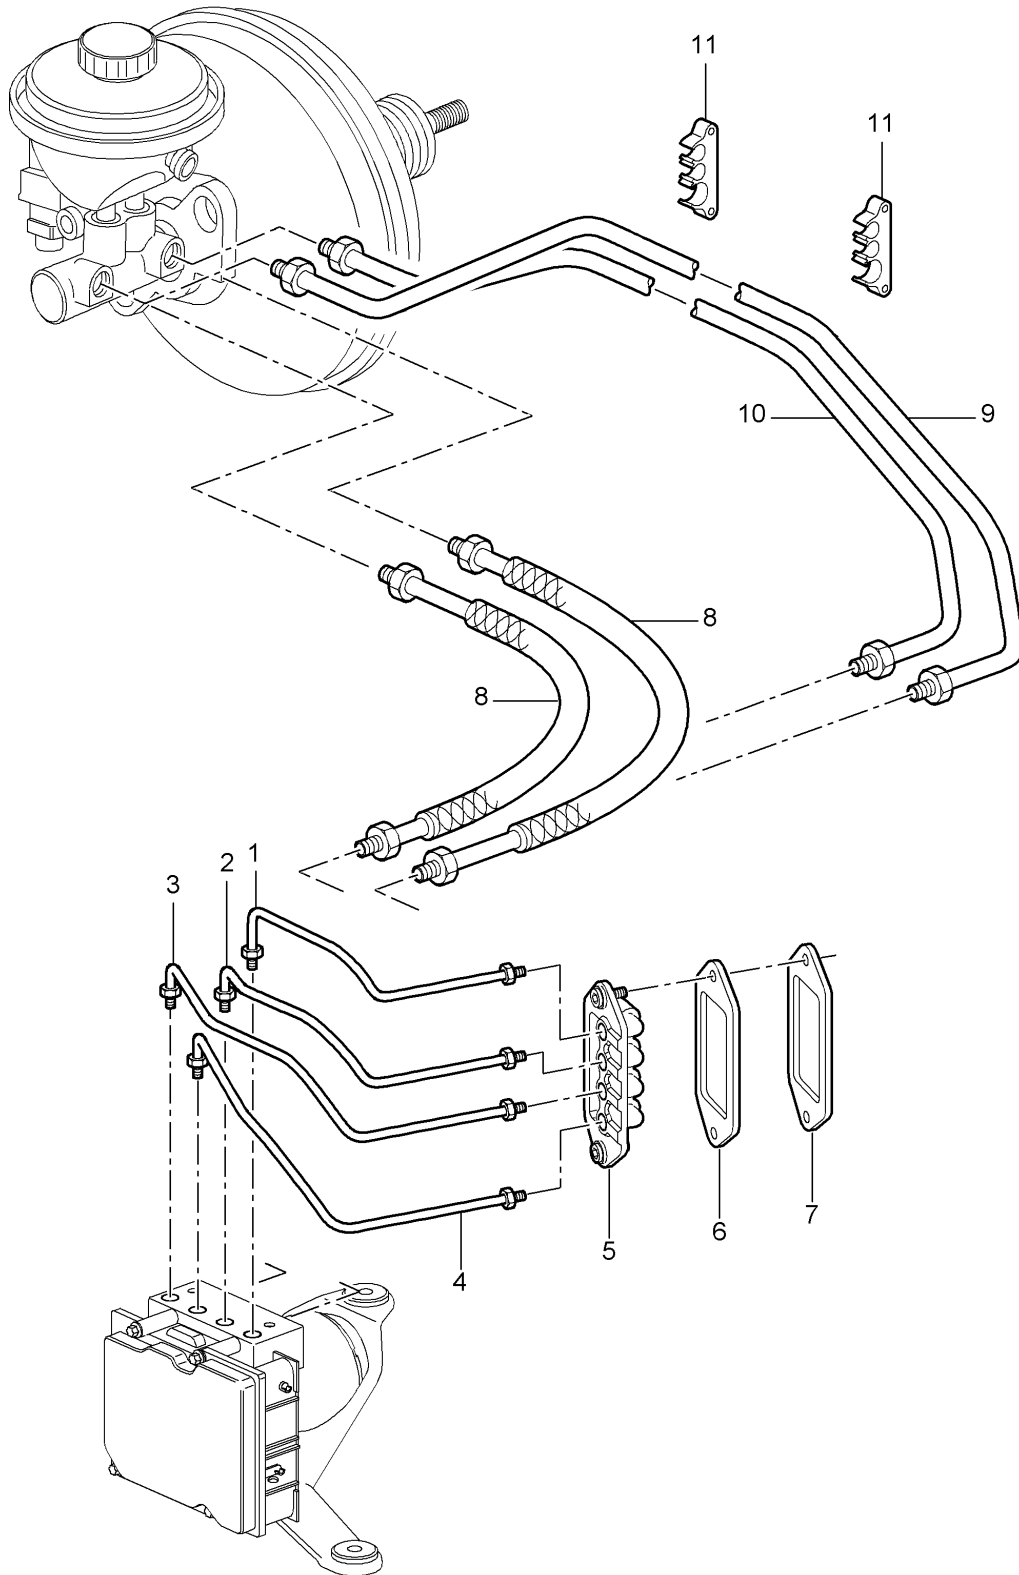

Model: 997 05

Model life 2005>>2008

Pos	Part Number	Description	Remark	Qty	Model
		Brake lines			CARRERA 2
		Front end			CARRERA 2S
1	997 355 315 00	Brake line		1	
2	997 355 316 00	Brake line		1	
3	997 355 327 00	Brake line		1	
4	997 355 326 00	Brake line		1	
5	997 355 650 00	Intermediate piece		1	
6	997 355 752 00	Seal		1	
7	997 355 753 00	Reinforcement		1	
8	997 355 311 00	Pressure line		2	PR:098
9	997 355 312 00	Pressure line		1	PR:099
10	997 355 314 00	Pressure line		1	PR:099
11	999 507 632 40	Cable holder		2	

Model: 997 05

Model life 2005>>2008