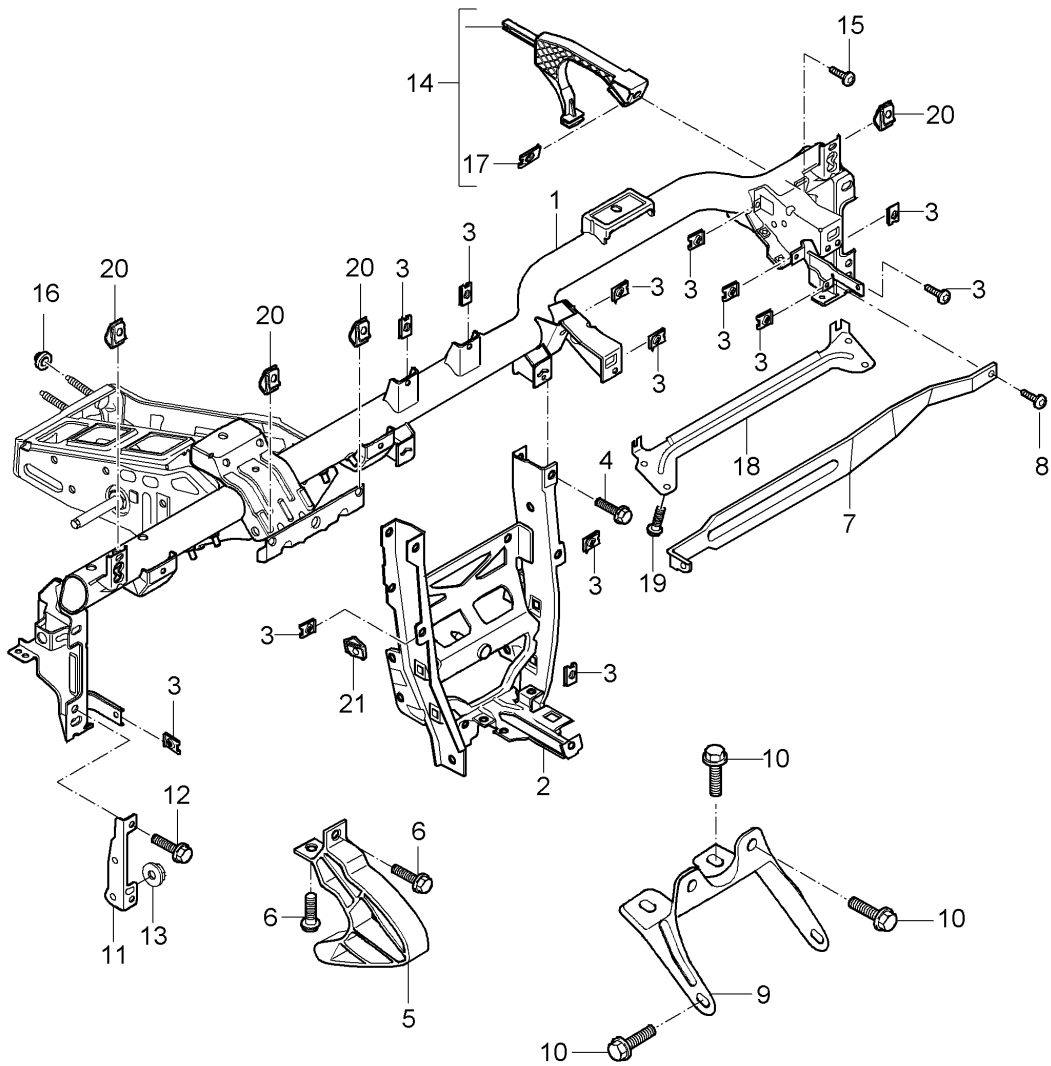

Model: 997 05

Model life 2005>>2008

Model: 997 05

Model life 2005>>2008

Pos	Part Number	Description	Remark	Qty	Model
(1)	997 552 063 05	retaining frame dashboard		1	PR:553
2	997 552 163 05	retaining frame Support	lhd	1	PR:098
3	999 507 020 01	tunnel panel nut ST 4,2		X	
4	900 378 305 01	Hexagon bolt M 8 X 65 for Mount		2	
5	997 552 191 05	Support knee pad (drivers side)		2	PR:553
(5)	997 552 192 05	knee pad (passenger side)		2	PR:553
6	900 378 036 09	Hexagon bolt M 6 X 12 for Mount		8	PR:553
7	997 552 764 05	knee pad Reinforcement strip		1	PR:553
8	999 073 155 09	Glove box panel screw ST 4,2 X 13 for Mount		2	PR:553
9	997 552 515 01	Reinforcement strip Bracket		1	
10	999 073 442 01	tunnel Screw M 6 X 25 for Mount		X	
11	997 552 407 01	Bracket tunnel	left	1	
(11)	997 552 408 01	Screw M 6 X 25 for Mount Bracket tunnel	right	1	
12	900 378 176 01	bracket for dash panel A-pillar		4	
13	999 084 630 09	bracket for dash panel A-pillar Hexagon bolt M 8 X 20 for Mount		4	
14	997 552 401 00	Bracket A-pillar Hexagon nut M 8 for Mount		1	
15	999 073 155 09	Bracket A-pillar Retainer for support frame heater		1	
16	997 423 299 01	panel screw ST 4,2 X 13 for Mount Bracket heater		1	
		Nut for Adjustment		2