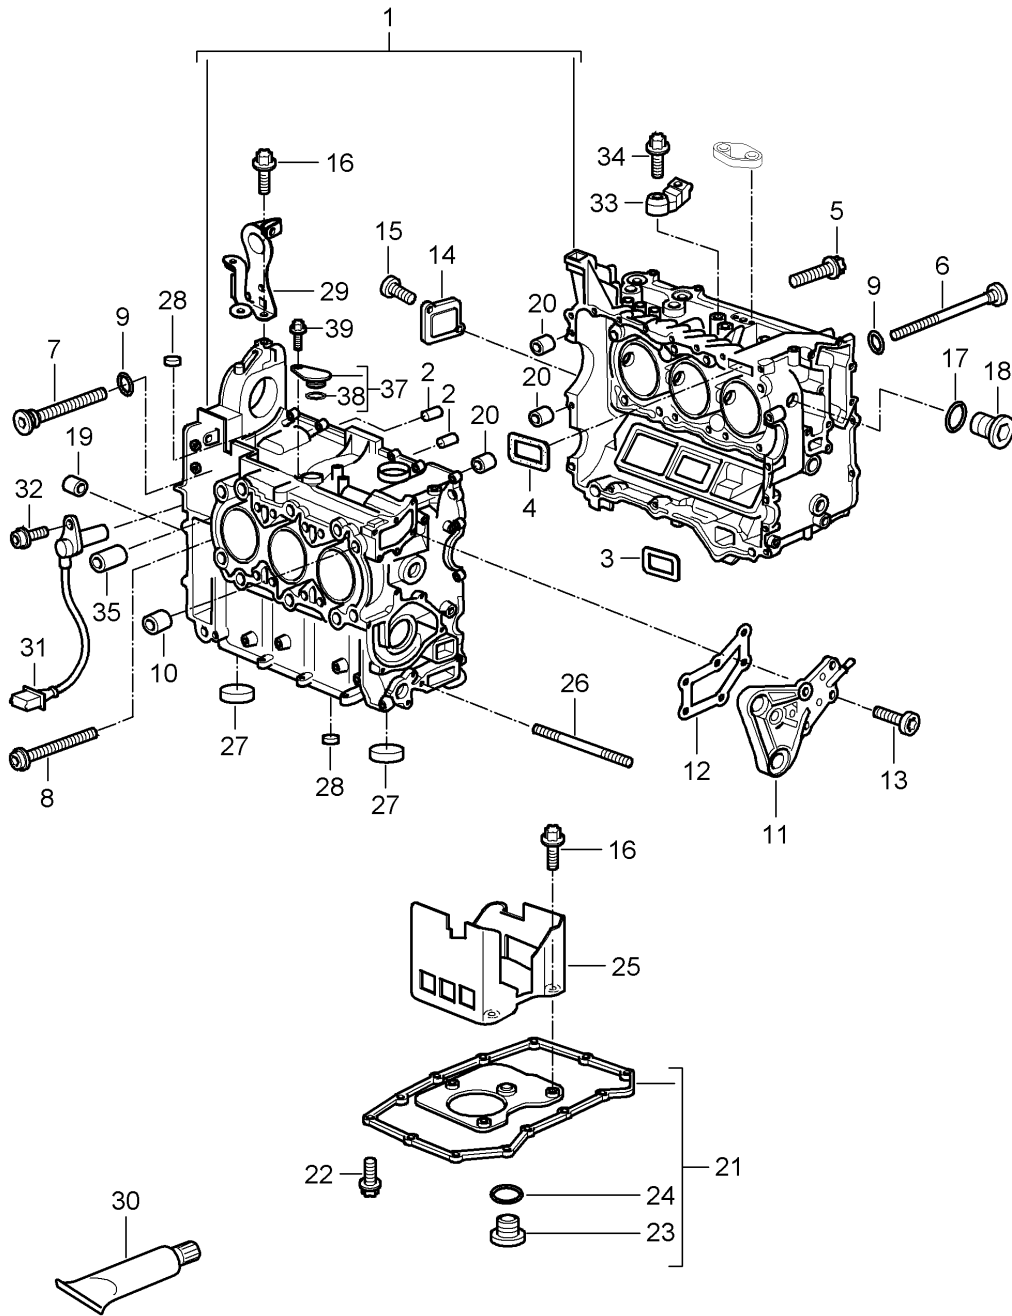

Model: 997 05

Model life 2005>>2008

Model: 997 05 Model life 2005>>2008

Pos	Part Number	Description	Remark	Qty	Model
1	997 101 001 06	Crankcase housing		1	9701,9605
(1)	996 101 901 07	Crankcase housing		1	9701
2	996 101 253 00	Crankcase housing dowel sleeve for Bearing housing		2	9605
3	996 101 361 51	Seal		1	
4	996 101 363 50	Seal		1	
5	900 385 270 04	Torx screw M 6 X 35		19	
(5)	999 385 004 09	Torx screw BM 6 X 35 blue Coated D >> - MJ 2007		4	
(5)	999 385 004 01	Torx screw BM 6 X 35 white Coated D - MJ 2008>>		4	
6	996 101 219 52	Screw 9 X 150		1	
7	996 101 229 00	Screw M 9 X 94		1	
8	996 101 203 00	Screw M 9 X 94		1	
9	999 701 789 40	O-ring 12 X 2		2	
10	999 095 043 01	dowel sleeve 17P 6 X 18,5	also use: 000 043 300 13	X 4	
11	997 101 021 00	End cap Cyl. 1 - 3		1	
12	996 101 331 50	Seal		1	
13	900 378 103 01	Hexagon bolt M 6 X 20		6	
14	996 101 016 00	End cap Cyl. 4 - 6		1	
15	999 073 344 01	flat round head bolt M 6 x 20		2	
16	900 385 009 01	Torx screw M 6 X 16		5	
17	900 123 147 30	seal ring A 27 X 32		1	
18	900 219 017 30	sealing plug M 27 X 2		1	
19	014 301 153 B	dowel sleeve 13 X 16 X13,5		2	
20	996 101 253 52	dowel sleeve		3	
21	996 107 031 55	oil sump Discontinued part		1	
(21)	996 107 031 57	oil sump Discontinued part		1	
(21)	996 107 031 58	oil sump		1	
22	900 385 019 01	Torx screw M 6 X 20		13	
23	900 219 009 30	sealing plug M 18 X 1,5		1	
24	900 123 106 30	seal ring A 18 X 24		1	
25	997 107 243 00	filler plate		1	
26	999 218 110 09	Threaded pin M 10 X 102		4