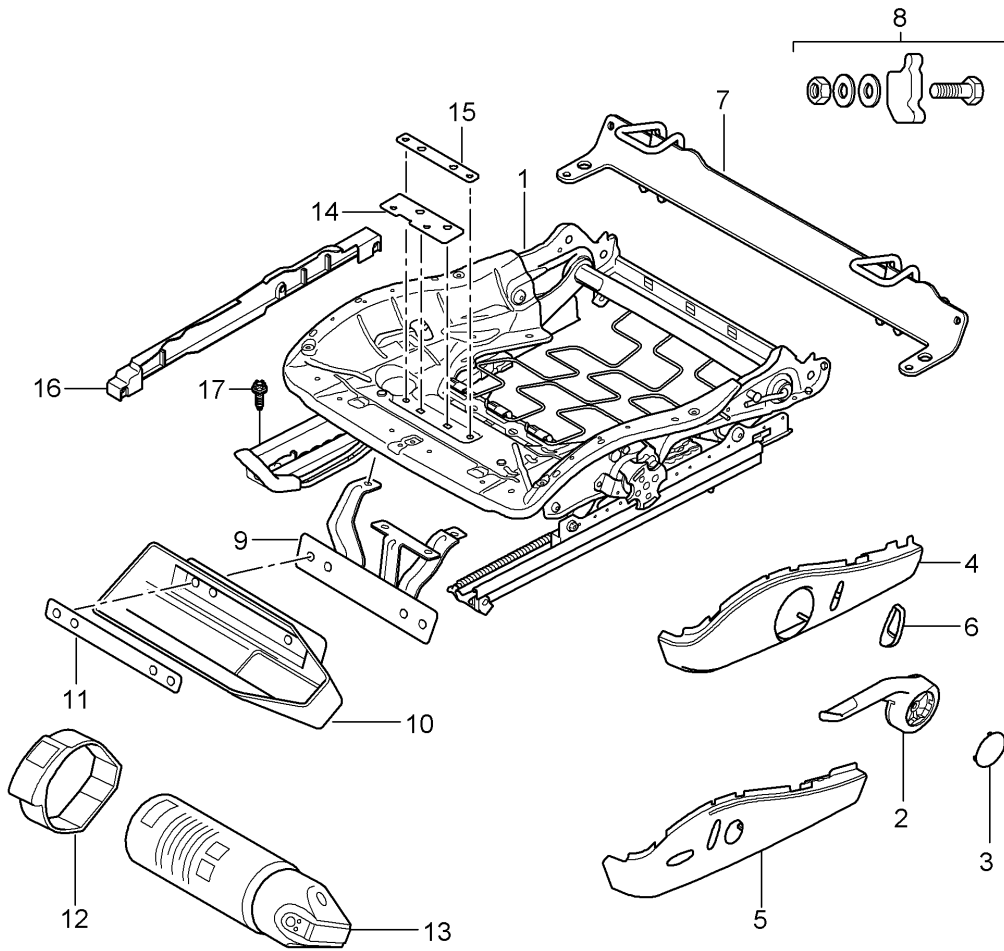

Model: 997 05

Model life 2005>>2008

Pos	Part Number	Description	Remark	Qty	Model
10	997 521 895 00	Clip Inner spring		2	
11	997 521 797 00	tension spring Release backrest		1	
12	997 521 335 01	Trim Mounting component	left inner	1	
	997 521 335 01 D07	Volcano grey			
(12)	997 521 336 01	Trim Mounting component	right inner	1	
	997 521 336 01 D07	Volcano grey			
13	999 073 375 09	Screw Mount backrest Seat frame		4	
14	999 073 306 09	Screw Mount Side airbag unit		2	

Model: 997 05

Model life 2005>>2008