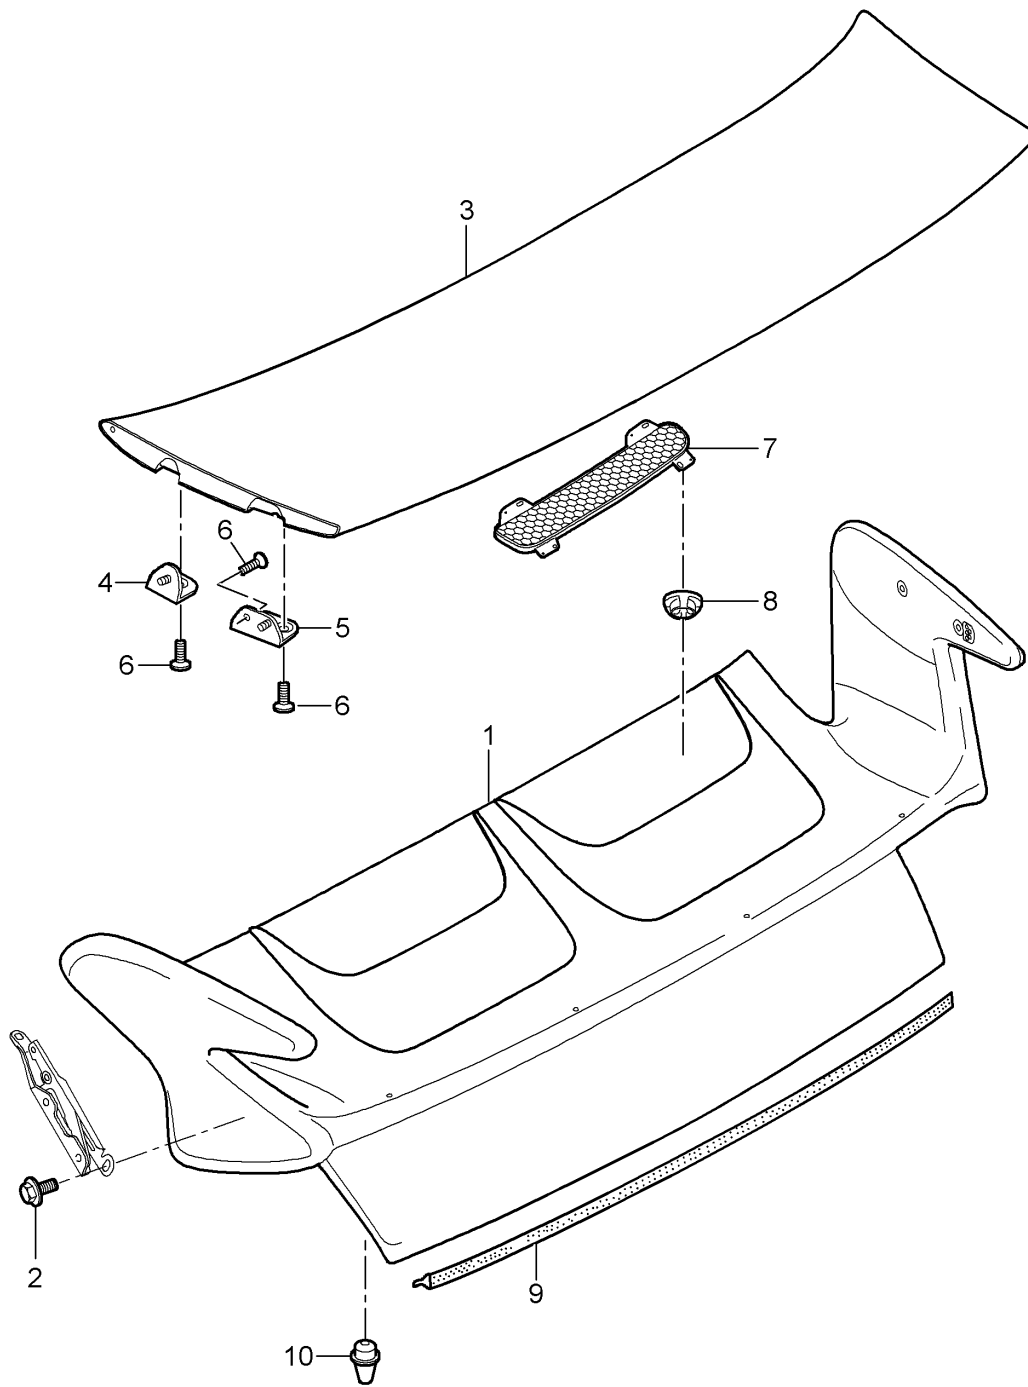

Model: 997 05 Model life 2005>>2008

Pos	Part Number	Description	Remark	Qty	Model
1	997 512 241 00	Rear spoiler Upper part Spoiler Discontinued part		1	
	997 512 241 00 G2X	primed			
1	997 512 241 01	Upper part		1	
2	996 512 212 00	Bungs		4	
3	997 512 205 00	Spoiler Discontinued part		1	COUPE
(3)	997 512 205 04	Spoiler D >> - MJ 2008		1	COUPE
(3)	997 512 205 08	Spoiler D - MJ 2009>>		1	COUPE
(3)	997 512 205 06	Spoiler D >> - MJ 2008		1	COUPE PR:X51
(3)	997 512 205 05	Spoiler D >> - MJ 2008		1	CABRIO/TARGA
(3)	997 512 205 07	Spoiler Lower part D >> - MJ 2008		1	PR:X51 CABRIO/TARGA
-	999 703 488 40	Stop buffer 5,9 X 11,5 X 16		2	
4	900 075 490 09	Hexagon bolt M 6 X 8		4	
5	996 512 250 00	rear panel		1	
6	996 512 163 00	Rail	lower	1	
7	996 512 164 00	Rail	upper	1	
8	999 591 712 40	Spreader rivet 6,0 X 12,0		2	
9	999 591 974 07	Clamping washer 5,0		8	
10	999 073 382 01	Bolt with washer M 6 X 20		10	
11	996 512 757 00	Underlay		2	
(12)	997 512 109 01	Driving mechanism		1	COUPE
(12)	997 512 109 03	Driving mechanism		1	CABRIO/TARGA
-		Driving mechanism with: Wire set also use: Pos. 19 + 20			
13	996 624 151 00	Electric motor		1	
14	900 067 273 09	Bolt with washer M 6 X 16		4	
15	900 074 364 02	Hexagon bolt M 5 X 55		3	
16	900 377 009 01	Hexagon nut		32	
17	997 512 911 00	Toggle catch		1	
18	997 512 255 00	retainer for spoiler		4	
19	999 911 738 40	Adhesive film		2	
20	997 512 781 00	Filler piece		1	

Model: 997 05

Model life 2005>>2008