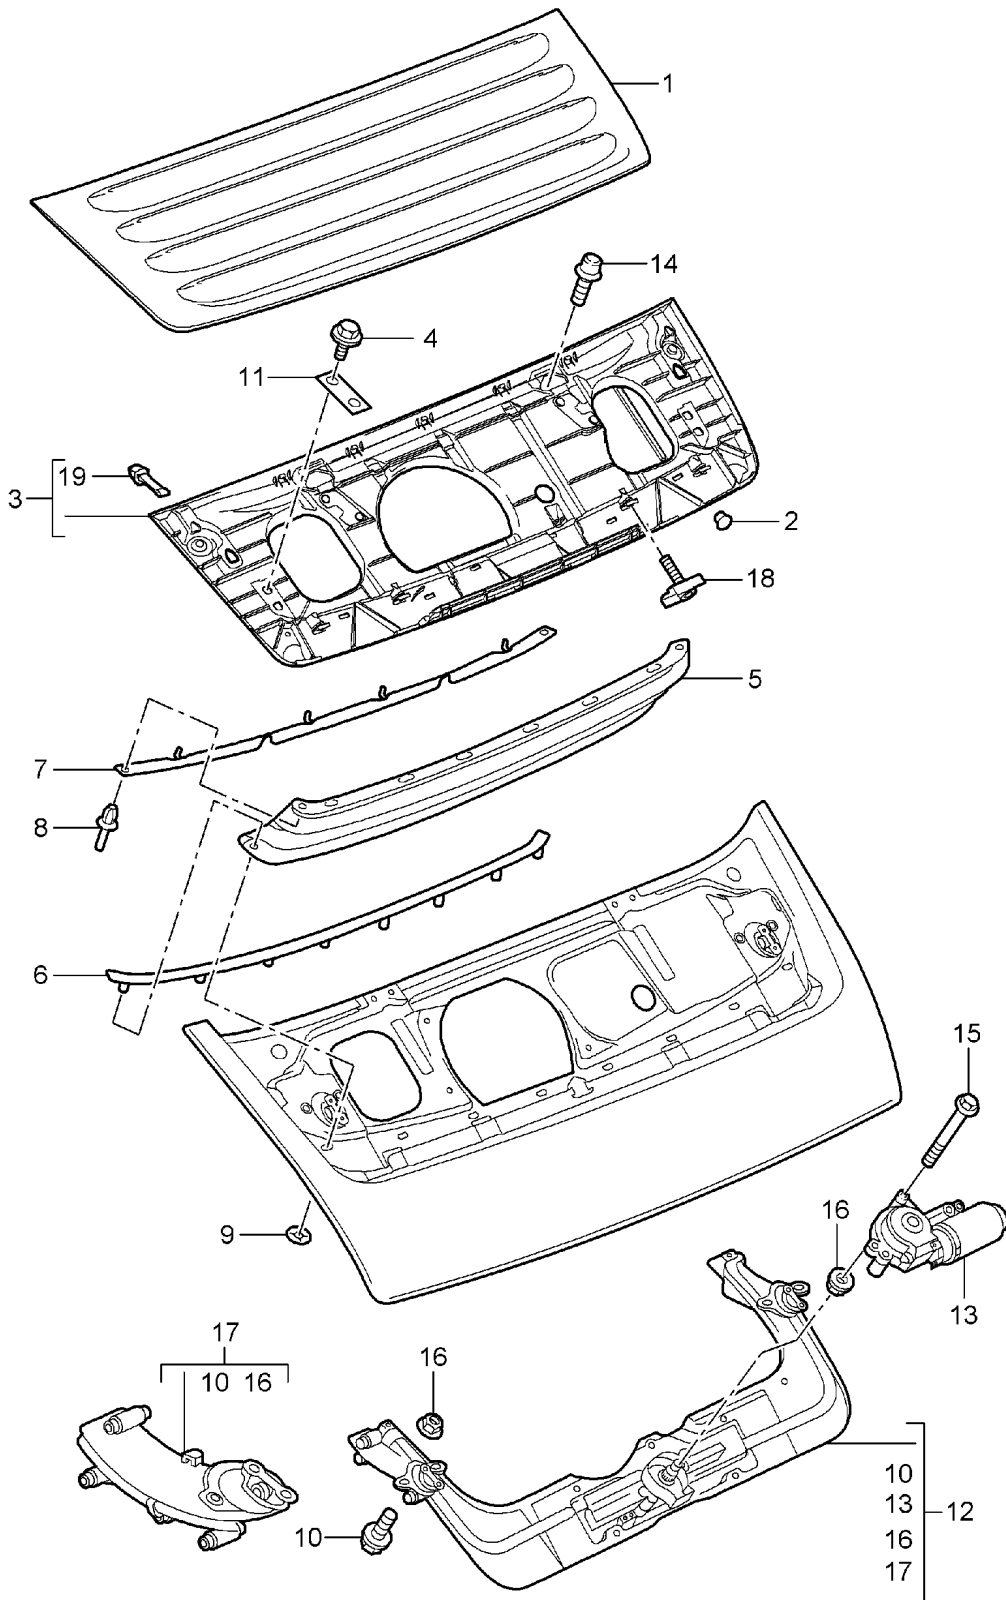

Model: 997 05

Model life 2005>>2008

Model: 997 05 Model life 2005>>2008

Pos	Part Number	Description	Remark	Qty	Model
1	997 512 241 00	Rear spoiler Upper part Spoiler Discontinued part		1	
	997 512 241 00 G2X	primed			
1	997 512 241 01	Upper part		1	
2	996 512 212 00	Bungs		4	
3	997 512 205 00	Spoiler Discontinued part		1	COUPE
(3)	997 512 205 04	Spoiler D >> - MJ 2008		1	COUPE
(3)	997 512 205 08	Spoiler D - MJ 2009>>		1	COUPE
(3)	997 512 205 06	Spoiler D >> - MJ 2008		1	COUPE PR:X51
(3)	997 512 205 05	Spoiler D >> - MJ 2008		1	CABRIO/TARGA
(3)	997 512 205 07	Spoiler Lower part D >> - MJ 2008		1	PR:X51 CABRIO/TARGA
-	999 703 488 40	Stop buffer 5,9 X 11,5 X 16		2	
4	900 075 490 09	Hexagon bolt M 6 X 8		4	
5	996 512 250 00	rear panel		1	
6	996 512 163 00	Rail	lower	1	
7	996 512 164 00	Rail	upper	1	
8	999 591 712 40	Spreader rivet 6,0 X 12,0		2	
9	999 591 974 07	Clamping washer 5,0		8	
10	999 073 382 01	Bolt with washer M 6 X 20		10	
11	996 512 757 00	Underlay		2	
(12)	997 512 109 01	Driving mechanism		1	COUPE
(12)	997 512 109 03	Driving mechanism		1	CABRIO/TARGA
-		Driving mechanism with: Wire set also use: Pos. 19 + 20			
13	996 624 151 00	Electric motor		1	
14	900 067 273 09	Bolt with washer M 6 X 16		4	
15	900 074 364 02	Hexagon bolt M 5 X 55		3	
16	900 377 009 01	Hexagon nut		32	
17	997 512 911 00	Toggle catch		1	
18	997 512 255 00	retainer for spoiler		4	
19	999 911 738 40	Adhesive film		2	
20	997 512 781 00	Filler piece		1