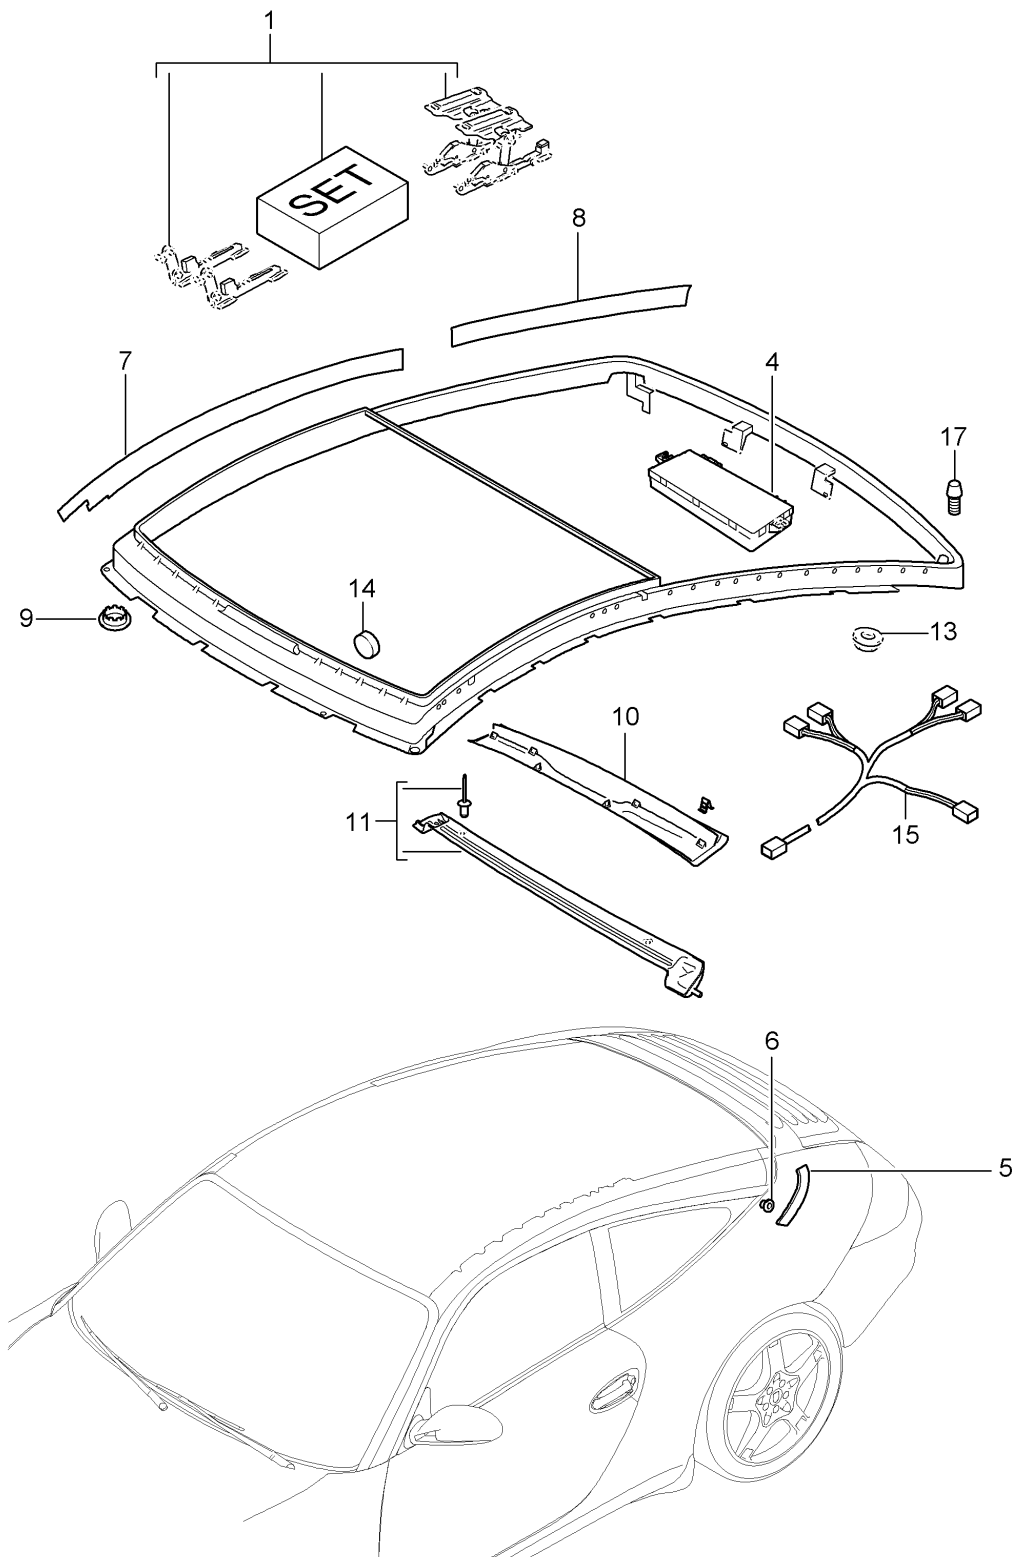

Model: 997 05

Model life 2005>>2008

Model: 997 05 Model life 2005>>2008

Pos	Part Number	Description	Remark	Qty	Model
		Glass roof			TARGA
1	996 562 906 00	Driving mechanism repair set Lifting mechanism		1	
		with:			
		Knock-out lever and Fasteners			
4	997 618 241 01	Control unit		1	
5	997 562 541 00	trim for pillar c	left	1	
	997 562 541 00 GRV	primed			
(5)	997 562 542 00	trim for pillar c	right	1	
	997 562 542 00 GRV	primed			
6	893 853 231 A	expanding nut		4	
7	996 562 407 00	Trim	left	1	
(7)	996 562 408 00	Trim	right	1	
8	996 562 911 00	Trim	left	1	
(8)	996 562 404 00	Trim	right	1	
9	999 703 866 40	Cover		3	
10	996 562 943 00	Trim		1	
11	996 562 459 00	Profile strip		1	
12	996 562 427 00	Bracket		1	
13	999 084 456 09	Hexagon nut		X	
14	999 703 134 40	Stop buffer 40,0 x 11,0		2	
15	997 612 699 00	Wire set		1	
16	999 507 778 02	Securing clip		6	
-	997 562 661 00	Rubber buffer for gate guide See workshop manual 600649		4	
17	999 703 488 40	Stop buffer for Rear lid 5,9x11,5x16		2