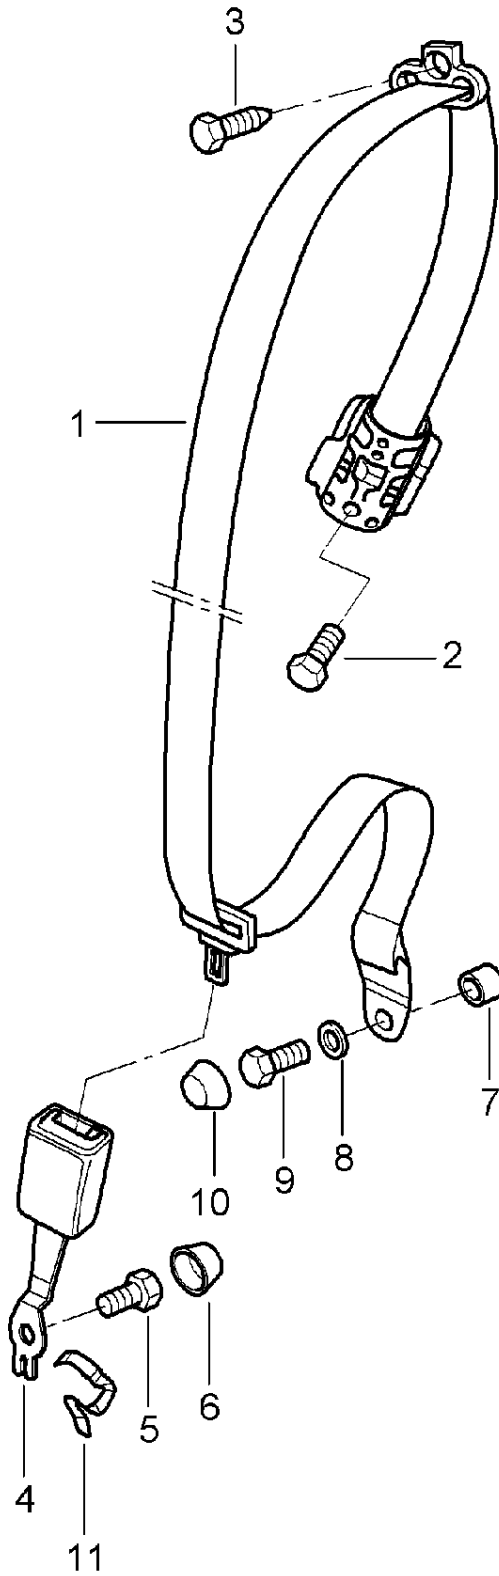

Model: 997 05

Model life 2005>>2008