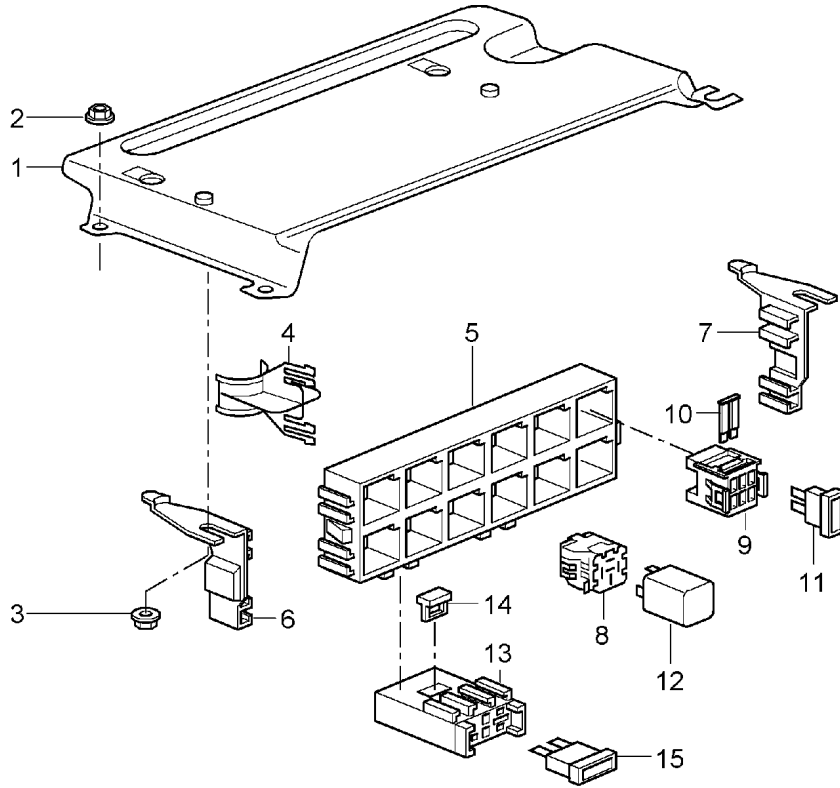

Model: 997 05

Model life 2005>>2008

Model: 997 05 Model life 2005>>2008

Pos	Part Number	Description	Remark	Qty	Model
1	996 610 129 02	central electrics Rear end mounting plate F >> 99-5S717 417 F >> 99-5S742 008 Discontinued part		1	COUPE CARRERA CARRERA S
(1)	996 610 229 03	mounting plate F 99-5S717 418>> F 99-5S742 009>>		1	COUPE/TARGA CARRERA CARRERA S
2	999 084 629 01	Hexagon nut M 6		2	COUPE/TARGA
3	900 380 015 01	Hexagon nut M 6 F >> 99-5S717 417 F >> 99-5S742 008		2	COUPE CARRERA CARRERA S
4	996 610 112 00	Cable holder		1	COUPE/TARGA
(4)	996 610 115 00	Cable holder		1	CABRIO
5	996 610 111 00	relay plate Mounting frame		X	
6	996 610 126 00	bracket for relay bracket F >> 99-5S717 417 F >> 99-5S742 008	right	1	COUPE CARRERA CARRERA S
(6)	987 610 118 00	bracket for relay bracket F 99-5S717 418>> F 99-5S742 009>>	right	1	COUPE CARRERA CARRERA S
6	996 610 126 00	bracket for relay bracket	right	1	CABRIO
7	996 610 127 00	bracket for relay bracket F >> 99-5S717 417 F >> 99-5S742 008	left	1	COUPE CARRERA CARRERA S
(7)	987 610 117 00	bracket for relay bracket F 99-5S717 418>> F 99-5S742 009>>	left	1	COUPE CARRERA CARRERA S
7	996 610 127 00	bracket for relay bracket	left	1	CABRIO
-	996 610 128 00	Retaining clip		2	CABRIO
-	999 074 059 01	flat round head bolt M 5		2	CABRIO
8	928 610 511 00	relay plate		X	
9	999 650 747 40	fuse holder		1	
10	999 650 748 40	Locking mechanism		1	
11	999 607 083 00	fuse 7,5 A		X	
11	999 607 085 00	fuse 15 A		X	
12	999 657 013 90	Relay Relay Rear window heating relay location/code no.:		1	COUPE
(12)	996 615 112 00	Relay Rear window heating relay location/code no.:	S1	1	CABRIO
(12)	999 657 018 90	relay for air conditioner relay location/code no.:	S2	1	PR:573
(12)	999 657 016 90	Relay Fan Engine bay relay location/code no.:	S3	1	
(12)	999 657 017 90	Relay Secondary pump relay location/code no.:	S8	1	
13	999 650 193 40	fuse holder	S9	3	
14	999 650 371 40	Locking mechanism		3	
15	999 607 073 00	fuse 40 A		X	PR:661