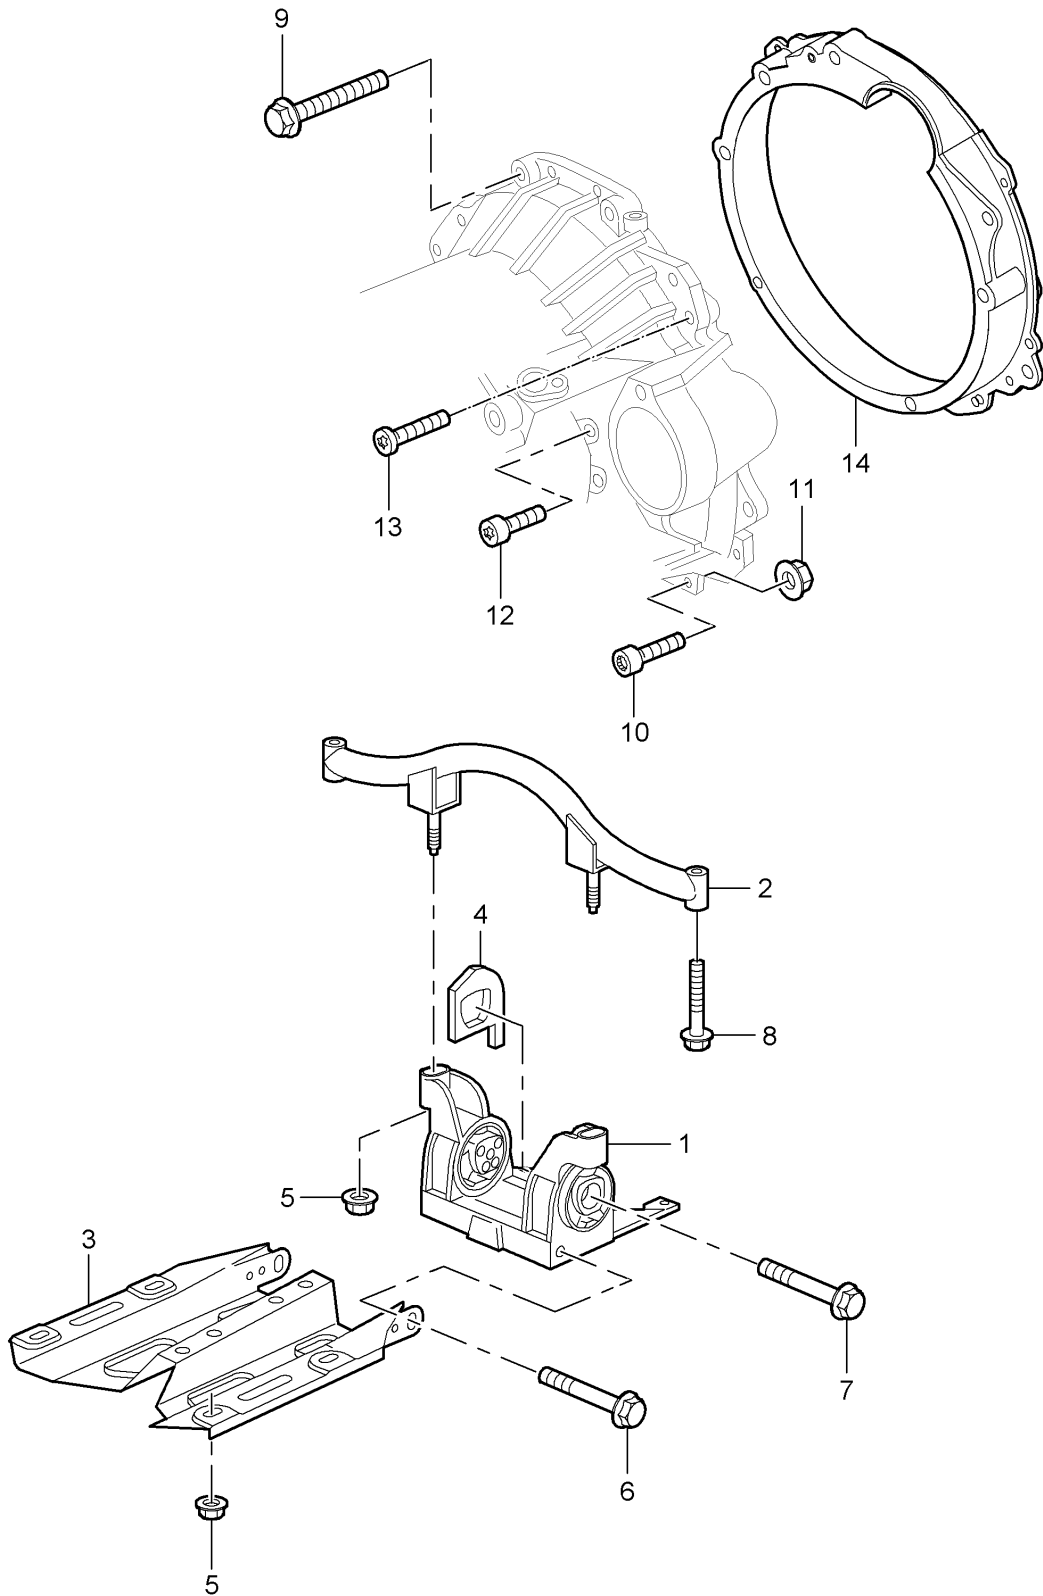

Model: 997 05

Model life 2005>>2008

Model: 997 05

Model life 2005>>2008

Pos	Part Number	Description	Remark	Qty	Model
		Tiptronic Transmission suspension and Mount Intermediate flange			A9701, A9731
1	997 375 033 03	transmission carrier		1	
2	996 375 317 06	Carrier	upper	1	
3	997 375 115 00	Side member		1	
4	997 375 259 01	Stop		2	
5	999 076 053 09	Hexagon nut		6	
6	900 378 200 09	Hexagon bolt		2	
		Discontinued part			
6	900 378 313 01	Hexagon bolt		2	
		M 10 X 55			
7	900 378 208 09	Hexagon bolt		2	
8	900 378 098 09	Hexagon bolt		2	
		M 10 X 60			
9	999 072 008 01	Hexagon bolt		6	
		M 12 X 1,5 X 70			
10	999 073 091 01	Socket head bolt		8	
		M 10 X 1 X 25			
11	900 377 011 01	Hexagon nut		2	
		M 10			
12	999 073 119 01	Socket head bolt		2	
		M 10 X 50			
13	999 073 373 01	flat round head bolt		8	
		M8 x 35			
14	996 116 101 10	Intermediate housing		1	
		Engine and Gearbox