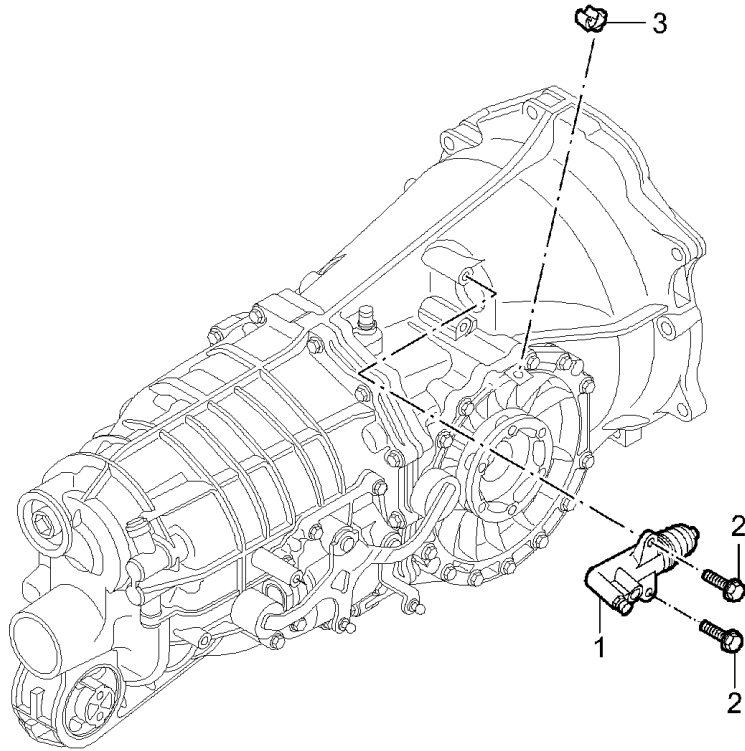

Model: 997 05

Model life 2005>>2008

Model: 997 05

Model life 2005>>2008

Pos	Part Number	Description	Remark	Qty	Model
		Clutch release			G9701, G9731
		Clutch slave cylinder			
1	997 116 237 03	Clutch slave cylinder		1	
2	900 378 033 09	Hexagon bolt		2	
		M 8 X 30			
3	999 507 586 40	Cable holder		1	