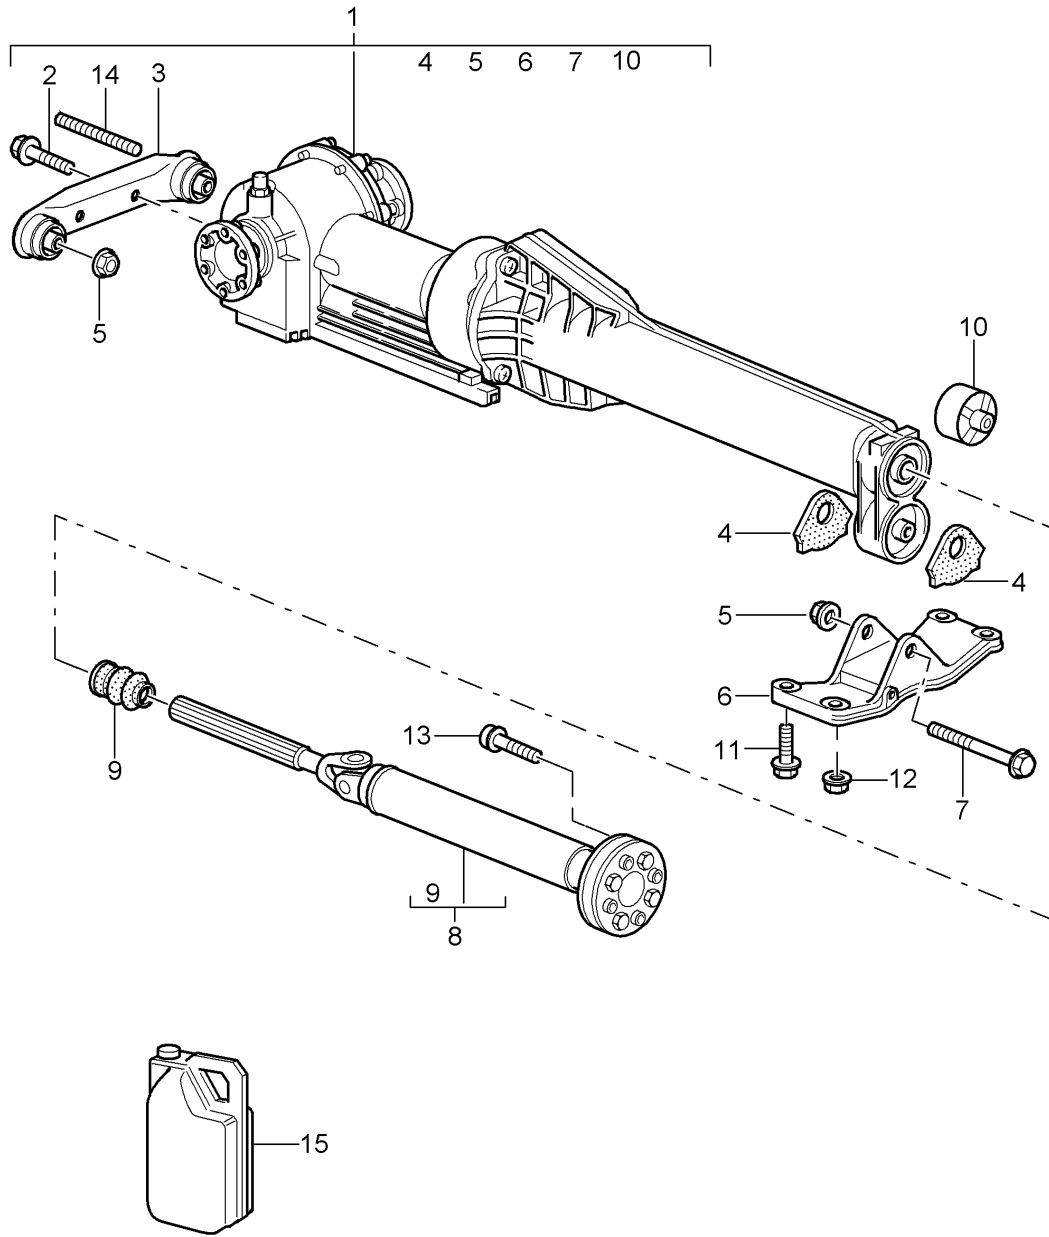

Model: 997 05

Model life 2005>>2008

Pos	Part Number	Description	Remark	Qty	Model
-		repair set limited slip differential Up to transmission number G97.01 1034656 G97.31 1034656			G9701, G9731+ PR:220
-		repair set See workshop manual Group 0 Document 0830IN			
-		From transmission no. G97.01 1034657 G97.31 1034657 Individual parts Use			
1	997 332 209 02	Drive flange Discontinued part		2	
1	997 332 209 05	Drive flange		2	
2	997 332 249 01	snap ring		2	
3	997 332 804 01	Shaft oil seal Gearbox cover 68,2 mm		1	
4	997 332 803 01	Shaft oil seal 70 mm		1	
5	997 332 908 01	repair set		1	
6	000 043 010 00	Loctite 574 50 Ml.	also use:	X	
7	997 332 276 00	Hexagon bolt		16	
8	997 332 801 00	Taper roller bearing		1	
9	997 332 802 00	Taper roller bearing		1	
10	997 332 266 00	1 set shims 1,02 - 1,86		1	
11	997 332 268 00	1 set shims 0,92 - 1,76		1	

Model: 997 05

Model life 2005>>2008