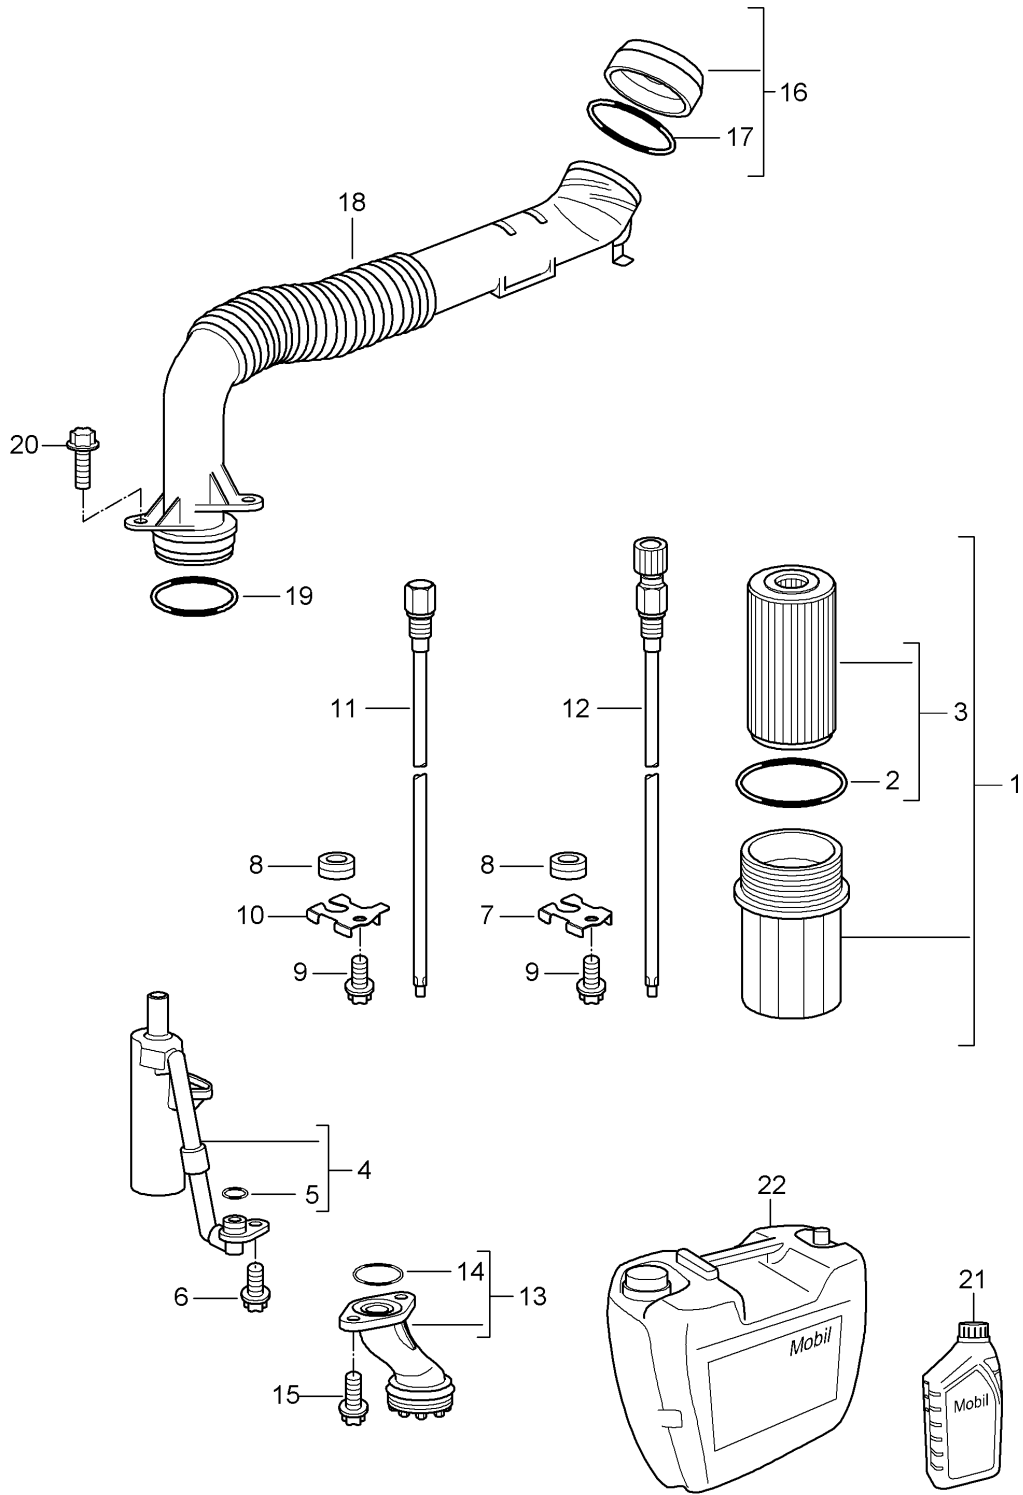

Model: 997 05

Model life 2005>>2008

Pos	Part Number	Description	Remark	Qty	Model
25	996 107 212 54	Oil pump cover for 996 107 012 58		1	
26	900 385 019 09	Torx screw BM 6 X 20		7	
27	996 606 410 00	Temperature sensor		1	
28		seal ring		1	
29	900 385 066 09	Hexagon bolt M 6 X 80		2	
30	996 106 230 53	Vent hose		1	
31	999 512 554 00	Hose clamp 12 - 22 MM		1	
32	999 512 652 09	Hose clamp 19 X 12		1	
33	900 385 004 09	Hexagon bolt M 10 X 60		1	
34	996 102 235 01	arm		1	PR:249,573
35	997 107 022 01	Tandem pump Discontinued part		1	
35	997 107 022 02	Tandem pump Discontinued part		1	
35	997 107 022 03	Tandem pump Discontinued part		1	
35	997 107 022 04	Tandem pump		1	
36	999 073 317 09	flat round head bolt M 6 X 30		4	
37	997 107 055 05	Vacuum line for Tandem pump		1	
-	999 701 789 40	O-ring 12 X 2 for Vacuum line		2	
38	997 110 055 03	Vacuum line Pump Brake		1	
39	999 507 968 41	Clip for Vacuum line Pump Brake		2	
40	997 106 023 03	Breather line		1	
41	999 512 776 01	Oil-water radiator Clamp 13,2-15,7		2	
42	999 507 826 40	Bracket 16,0/15,0		1	
43	999 512 650 09	Hose clamp 28 X 12		1	

Model: 997 05

Model life 2005>>2008