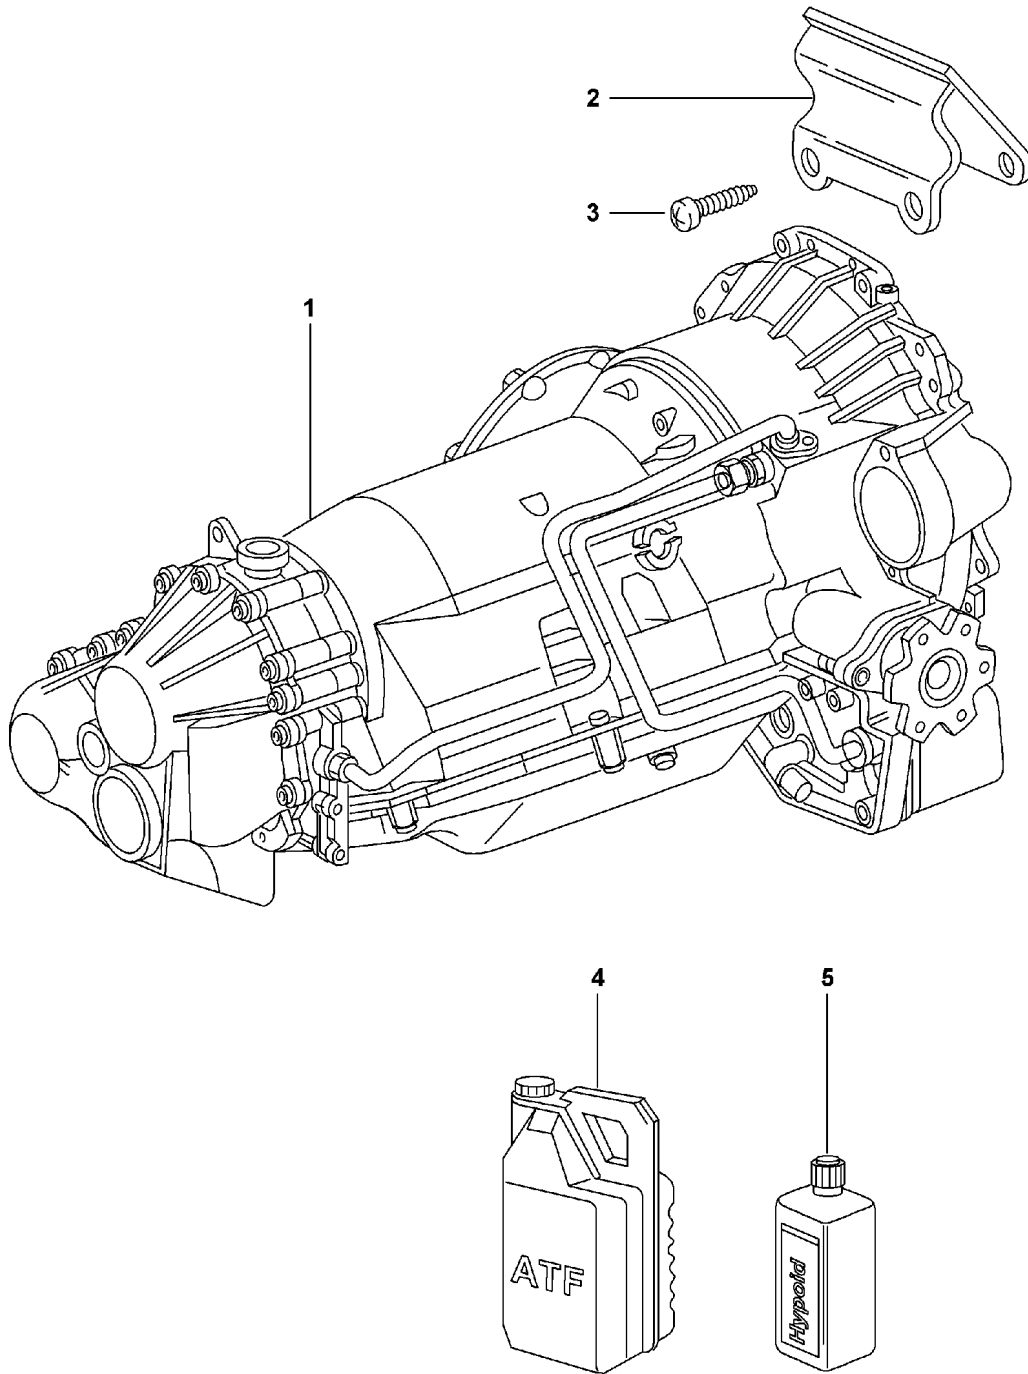

Model: 997 05

Model life 2005>>2008

Model: 997 05

Model life 2005>>2008

Pos	Part Number	Description	Remark	Qty	Model
		Tiptronic Replacement transmission			A9701, A9731
1	722 270 230 0	Gearbox		1	A9701
1	722 270 240 0	Gearbox		1	A9731
		D - MJ 2006>>			
2	996 449 101 50	Catch hook No longer use the part here		1	
2	997 449 101 50	Catch hook		1	
3	999 073 190 09	fillister hd. bolt M 8 X 60		2	
4	000 043 204 63	Transmission fluid ATF 20 LTR. Container		X	
(4)	000 043 304 00	Transmission fluid ATF 1 LTR. Container		X	
(4)	000 043 305 43	Transmission fluid ATF 1 LTR. Container		X	
5	999 917 546 00	Transmission fluid 75 W 90 1 LTR. Container Differential		X