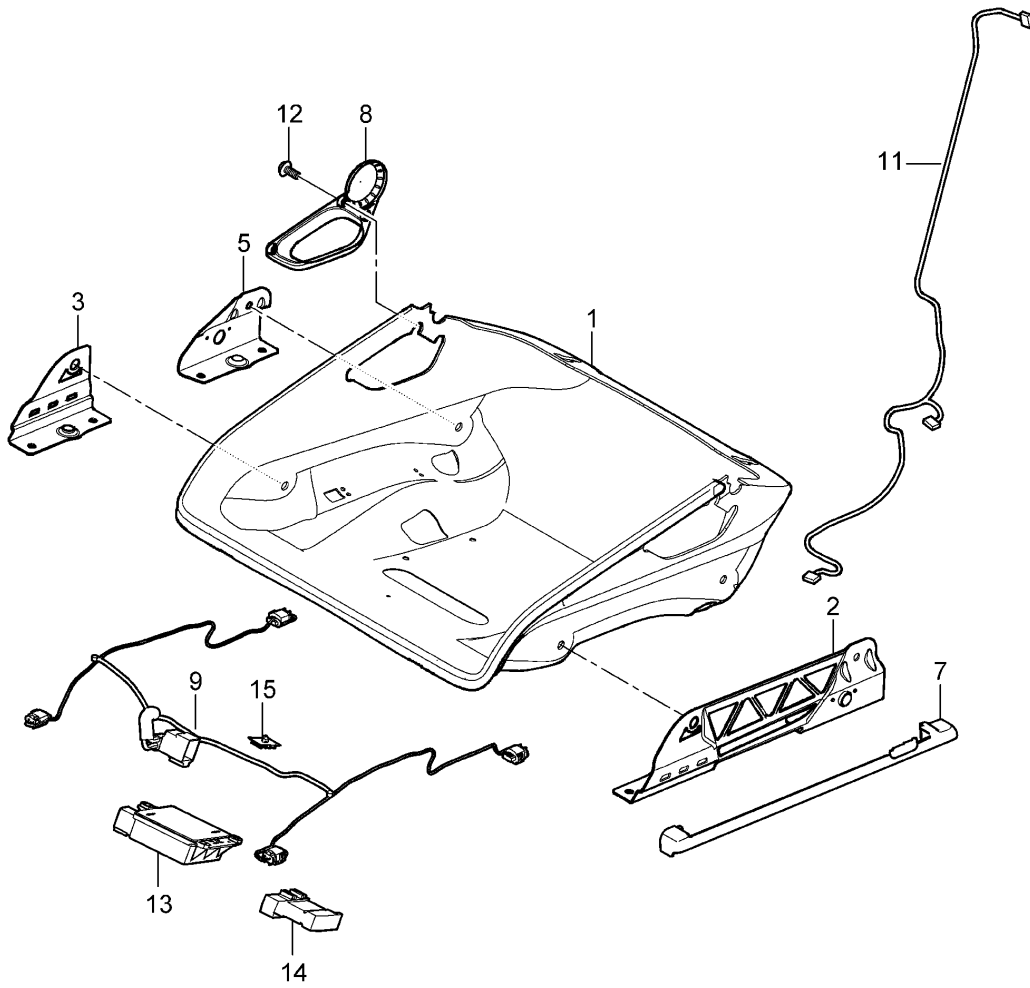

Model: 997 05

Model life 2005>>2008

Model: 997 05 Model life 2005>>2008

Pos	Part Number	Description	Remark	Qty	Model
		bucket seat Collapsible Seat frame Accessories D - MJ 2008>>			CARRERA TARGA COUPE CABRIO
1	997 521 281 00	Cup Seat frame	left a. right	2	PR:388,389
(1)	997 521 182 00	without: seat occupied recognition Cup Seat frame	right	1	PR:389,560
2	997 521 433 00	with: seat occupied recognition and Seat rail Adapter Seat frame Discontinued part	outer left	1	PR:388
2	997 521 433 00	Adapter Seat frame Discontinued part	outer left	1	PR:389,560
(2)	997 521 434 00	Adapter Seat frame Discontinued part	outer right	1	PR:389
(2)	997 521 434 00	Adapter Seat frame Discontinued part	outer right	1	PR:389,560
3	997 521 436 00	Adapter Seat frame Discontinued part	front, inner right	1	PR:388
4	997 521 435 00	Adapter Seat frame	front, inner left	1	PR:389
5	997 521 438 00	without: seat occupied recognition Discontinued part Adapter Seat frame Discontinued part	rear, inner right	1	PR:388
6	997 521 437 00	Adapter Seat frame	rear, inner left	1	PR:389
7	997 521 427 03	without: seat occupied recognition Discontinued part Cover Sensor seat occupied recognition	left	1	PR:389,560
(7)	997 521 427 03 01C 997 521 426 03	Satin black Cover Sensor seat occupied recognition	right	1	PR:389,560
8	997 521 426 03 01C 997 521 561 00	Satin black Trim Seat belt	left lower	1	PR:388,389
(8)	997 521 561 00 01C 997 521 562 00	Satin black Trim Seat belt	right lower	1	PR:388,389
9	997 521 562 00 01C 997 612 688 10	Satin black Wire set seat occupied recognition		1	PR:389,560
11	997 612 785 10	Wire set	left a. right	1	PR:388,389
12	999 141 049 01	Side airbag unit Oval-head screw Mount		3