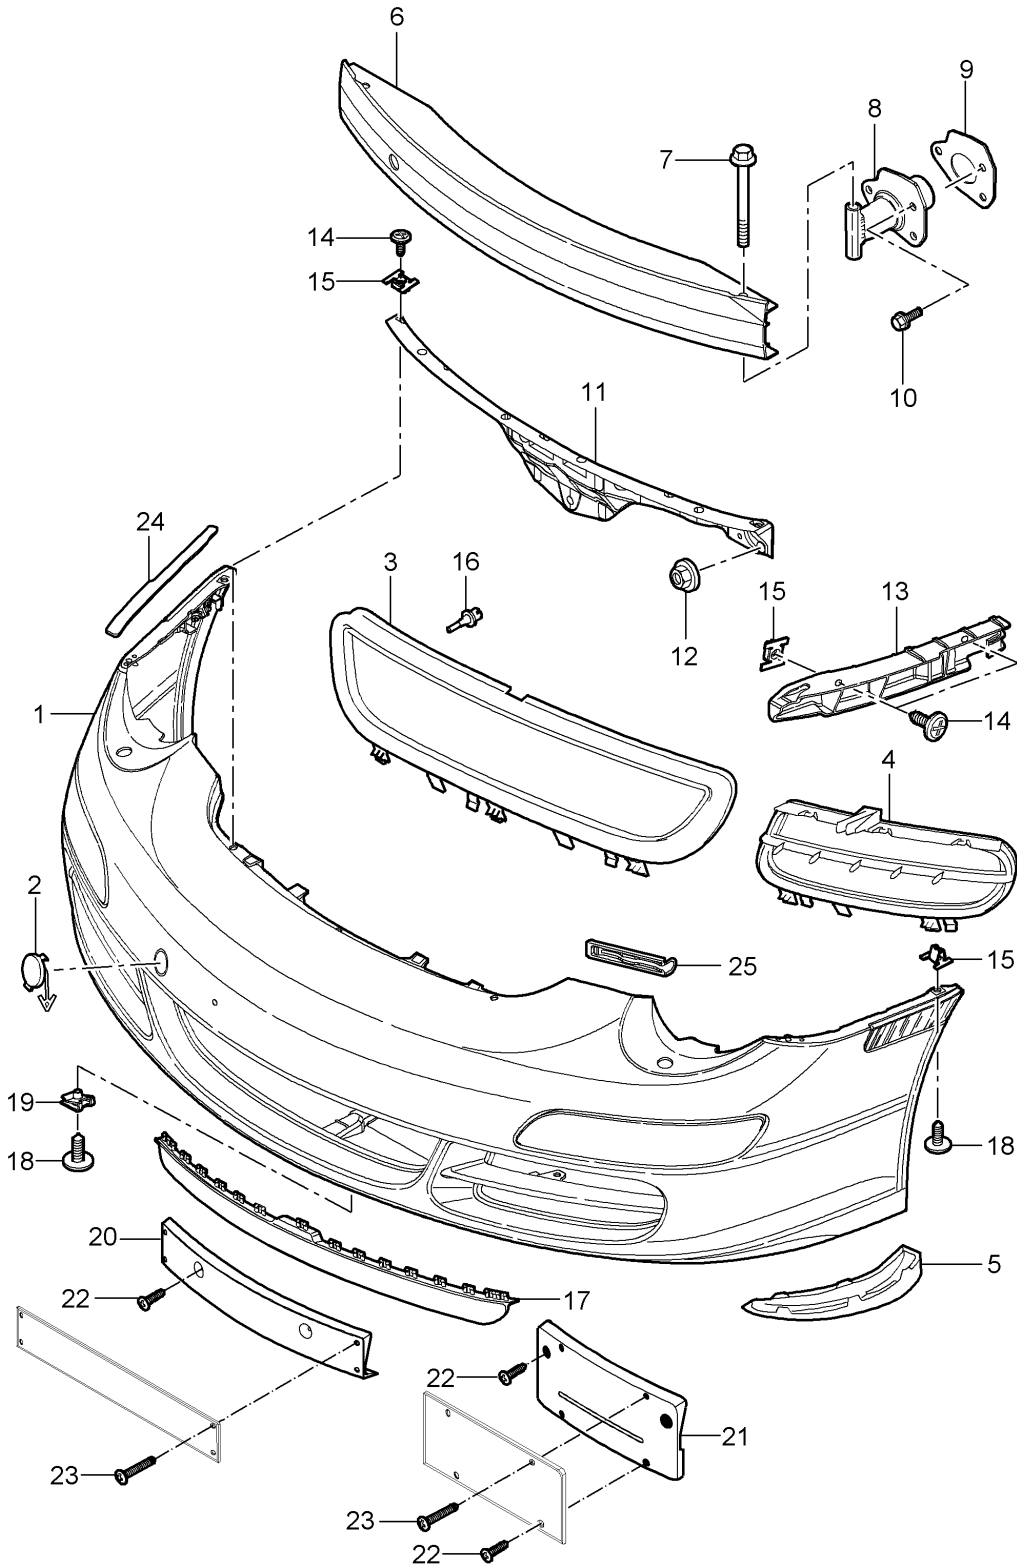

Model: 997 05 Model life 2005>>2008

Pos	Part Number	Description	Remark	Qty	Model
1	997 504 123 00	Linings Wheel housing Wheel housing liner	left front front	1	
(1)	997 504 124 00	Wheel housing liner	right front front	1	
2	997 504 203 00	Wheel housing liner	left rear front	1	CARRERA 2
2	997 504 203 01	Wheel housing liner	left rear front	1	CARRERA 4
(2)	997 504 204 00	D - MJ 2006>> Wheel housing liner	right rear front	1	CARRERA 2
(2)	997 504 204 01	Wheel housing liner	right rear front	1	CARRERA 4
3	999 049 028 40	D - MJ 2006>> Plastic nut T5		12	
4	999 073 231 09	panel screw ST 4,8 X 16		18	
5	999 073 227 09	panel screw ST 4,8 X 19		4	
6	999 507 795 09	panel nut ST 4,8		2	
7	997 504 573 00	Wheel housing liner	left rear	1	CARRERA 2
7	997 504 573 01	Wheel housing liner	left rear	1	CARRERA 4
(7)	997 504 574 00	Wheel housing liner	right rear	1	CARRERA 2
(7)	997 504 574 01	Wheel housing liner	right rear	1	CARRERA 4
8	999 703 027 40	End cap 8,0X11		1	

Model: 997 05

Model life 2005>>2008