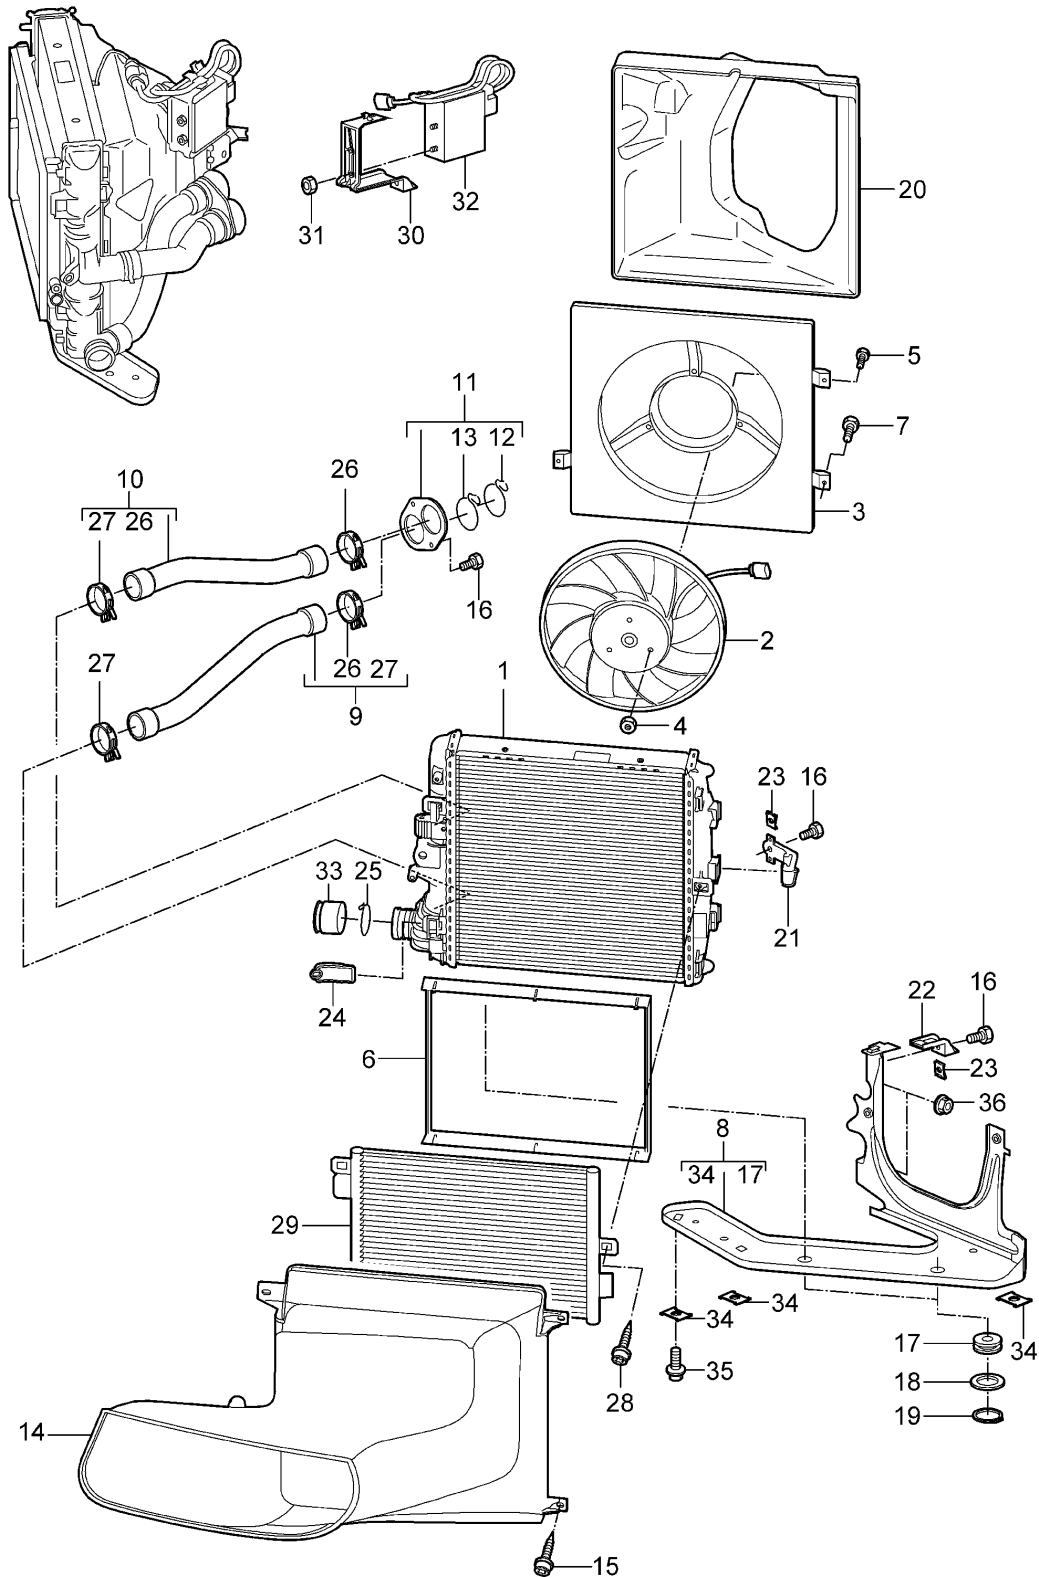

Model: 997 05 Model life 2005>>2008

Pos	Part Number	Description	Remark	Qty	Model
15	997 106 651 02	Water pipe Supply tunnel		1	
16	997 106 652 02	Return pipe tunnel		1	
17	997 106 740 04	Water hose Supply		1	PR:480
(17)	997 106 740 05	Water hose Supply Discontinued part		1	PR:249
(17)	997 106 740 06	Water hose Supply		1	PR:249
18	997 106 741 04	Water hose Return line Discontinued part		1	PR:480
18	997 106 741 06	Water hose Return line		1	PR:480
(18)	997 106 742 03	Water hose Return line Discontinued part		1	PR:249
(18)	997 106 742 05	Water hose Return line		1	PR:249
19	997 106 520 02	Bracket filler plate	right	1	
20	997 106 521 01	Bracket filler plate	left	1	
21	900 378 035 01	Hexagon bolt M6 X 16		2	
22	997 106 512 03	Distance piece Breather line		1	
23	997 106 540 02	Bracket tunnel		2	
24	997 106 515 02	Bridge tunnel		1	
25	997 106 427 00	Bracket Heel plate		1	
26	997 106 765 02	Line	left	1	
27	997 106 766 02	Line	right	1	
28	997 106 551 03	Sleeve		2	
29	997 106 623 03	Water hose Supply	left	1	
30	997 106 627 03	Water hose Supply	right	1	
31	997 106 728 03	Water hose Return line	left	1	
32	997 106 624 03	Water hose Return line	right	1	
33		see illustration:	105-015		
34		see illustration:	801-070		
35	997 106 802 02	Spring SCB 36		2	
36	997 106 802 03	Spring SCB 42		6	
37	997 106 802 01	Spring SCB 33		2	
38	996 106 801 02	O-ring		2	

Model: 997 05

Model life 2005>>2008