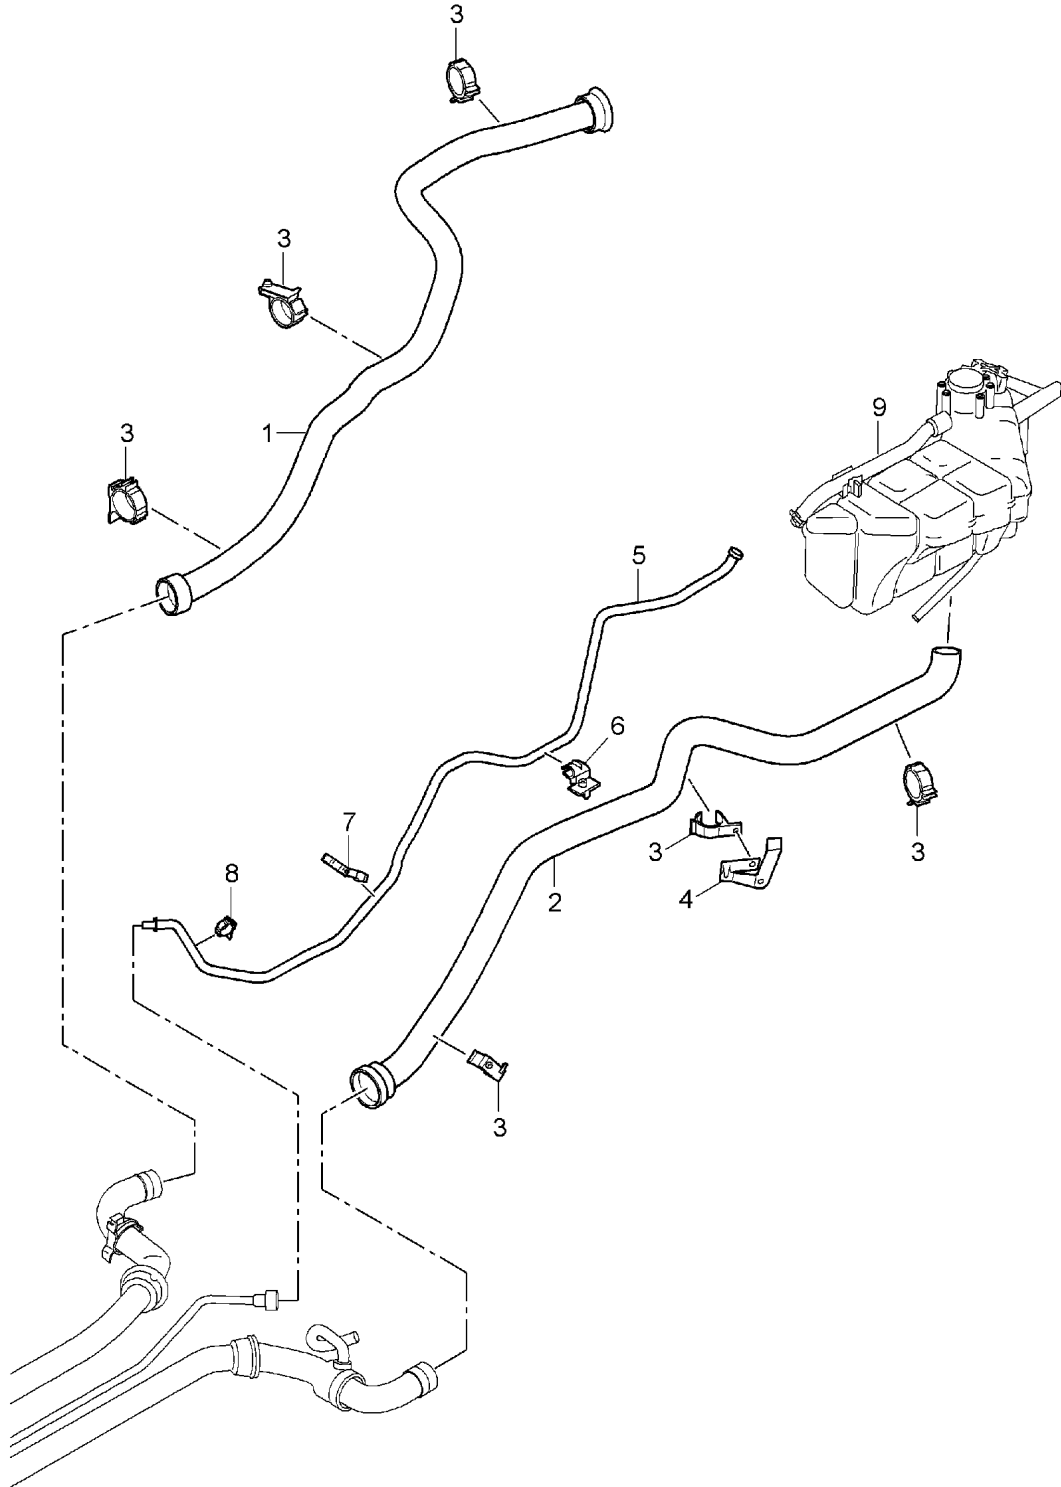

Model: 997 05

Model life 2005>>2008

Pos	Part Number	Description	Remark	Qty	Model
1	996 106 212 74	Lines heater Hose Supply Discontinued part		1	9701,9605+ PR:249
1	996 106 212 75	Hose Supply		1	
2	996 106 222 74	Return hose Discontinued part		1	
2	996 106 222 75	Return hose		1	
3	997 106 182 21	Heater pipeline		1	
4	997 106 533 00	Bracket		1	
5	997 106 534 00	Bracket		1	
6	999 507 817 40	Cable holder		1	
7	997 106 812 02	Water hose Supply Short		1	
(7)	996 106 812 04	Water hose Supply Long		1	
8	996 106 822 03	Water hose Return line Discontinued part		1	
8	996 106 822 04	Water hose Return line		1	
9	996 106 842 02	Water pipe Supply		1	
10	996 106 233 55	Hose Supply		1	
11	996 106 843 01	Coolant pipe Return line		1	
12	997 106 831 02	Water hose Discontinued part		1	
12	997 106 831 03	Water hose		1	
13	999 512 657 09	Hose clamp 26 X 12		6	
14	999 512 660 09	Hose clamp 29 X 12		4	
15	999 512 662 09	Hose clamp 32 X 12		1	
16	900 385 041 01	Torx screw M 6 X 12		5	
17		see illustration:	105-000	1	

Model: 997 05

Model life 2005>>2008