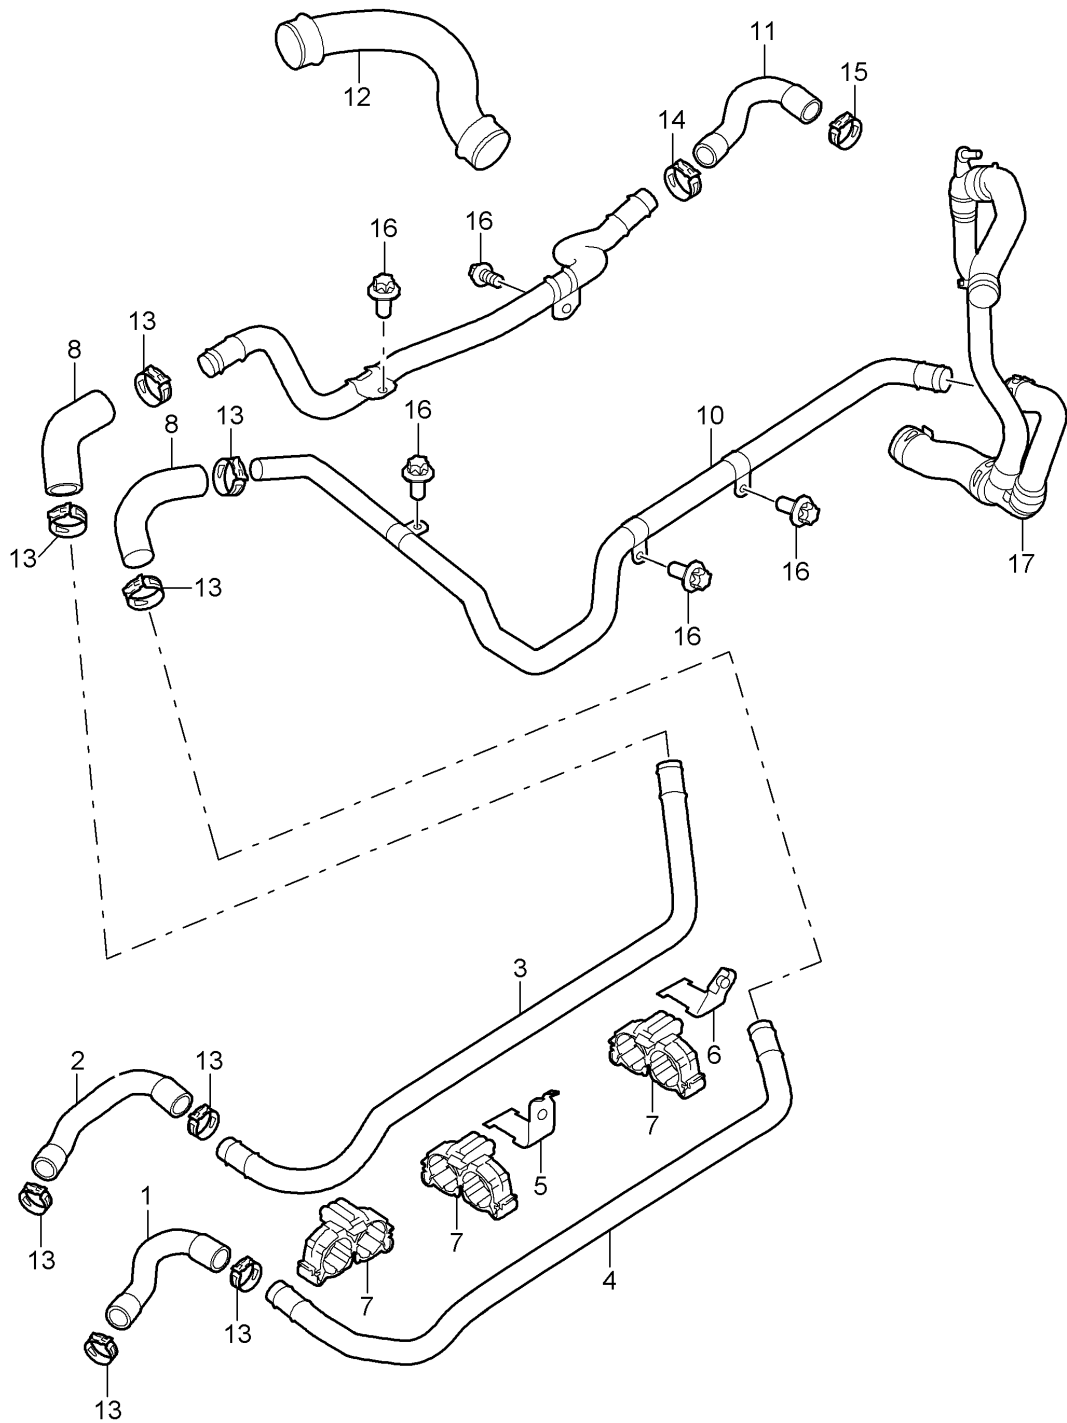

Model: 997 05

Model life 2005>>2008

Pos	Part Number	Description	Remark	Qty	Model
		Coolant pump thermostat housing			9701,9605
1	997 106 011 02	Coolant pump		1	
(1)	997 106 011 05	Discontinued part Coolant pump		1	
(1)	997 106 011 06	Discontinued part Coolant pump		1	
2	996 106 340 54	Seal		1	
3	900 378 013 01	Hexagon bolt M 6 X 25		5	
4	900 378 177 01	Hexagon bolt M 6 X 30		2	
5	996 106 013 59	thermostat		1	
		with:			
6	996 106 125 53	Thermostat insert		1	
7	996 106 326 50	Thermostat insert		1	
8	900 385 019 01	Seal		1	
		Torx screw M 6 X 20		4	
9	996 106 103 50	dowel sleeve 8,2 X 7		2	
10	997 106 850 01	Water hose		1	
11	999 512 662 09	Hose clamp 32 X 12		1	
12	999 512 672 09	Hose clamp 40 X 12		1	
13	997 106 550 00	Hose bracket		1	
14	900 385 050 01	Hexagon head bolt M 6 X 16		1	
15	997 106 832 01	Water hose Return line		1	
(15)	997 106 832 02	D - MJ 2005>> - MJ 2005 Water hose Return line		1	PR:X51
(15)	997 106 832 03	Water hose Return line		1	
(15)	997 106 832 04	D - MJ 2006>> Discontinued part Water hose Return line		1	
16	996 106 801 03	D - MJ 2006>> O-ring		1	
17	999 512 669 09	Hose clamp 53 X 12		1	

Model: 997 05

Model life 2005>>2008