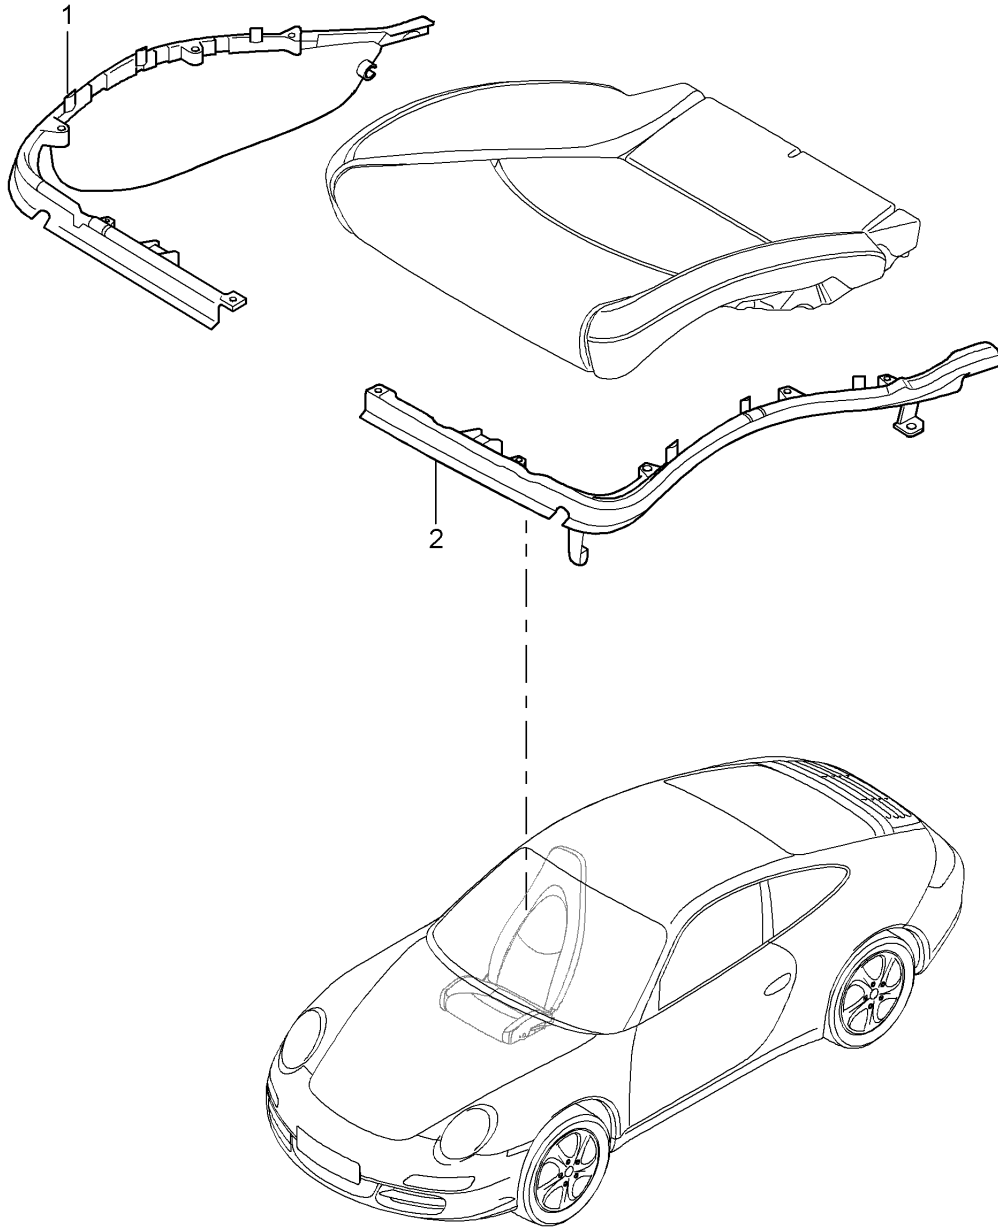

Model: 997 05 Model life 2005>>2008

Pos	Part Number	Description	Remark	Qty	Model
3	997 521 629 01	Cover cap Actuating lever	left a. right	2	PR:369,370, 375,376
4	997 521 629 01 D07 997 521 325 06 997 521 325 06 D07	Volcano grey Trim for switch Volcano grey	left	1	PR:369,375
(4)	997 521 326 06 997 521 326 06 D07	without: For vehicles with 'Advanced' airbag Trim for switch Volcano grey	right	1	PR:370,376
5	997 521 325 07	without: For vehicles with 'Advanced' airbag Trim for switch	left	1	PR:437
(5)	997 521 325 07 D07 997 521 326 07	without: For vehicles with 'Advanced' airbag Volcano grey Trim for switch	right	1	PR:438
(5)	997 521 326 07 D07 997 521 326 09	without: For vehicles with 'Advanced' airbag Volcano grey Trim for switch For vehicles with 'Advanced' airbag	right	1	PR:370,376, 560
(5)	997 521 326 09 D07 997 521 326 10	D - MJ 2006>> Volcano grey Trim for switch For vehicles with 'Advanced' airbag	right	1	PR:438,560
6	997 521 326 10 D07 997 521 631 01	D - MJ 2006>> Volcano grey Actuator button backrest		1	
9	997 521 631 01 V05	Galvano silver		1	
(9)	997 521 251 00	Holder for fire extinguisher		1	PR:098,509
10	997 521 252 00	Holder for fire extinguisher		1	PR:099,509
10	997 521 607 00	Cup Fire extinguishers		1	PR:509
11	997 521 881 00	Holder for fire extinguisher Cup		1	PR:509
12	997 521 851 00	tensioning strap Fire extinguishers		1	PR:509
13	996 722 115 00	Fire extinguishers Information available		1	PR:509
14	997 521 841 00	Reinforcement	front	1	PR:509
15	997 521 843 00	Reinforcement	rear	1	PR:509
16	997 521 427 01	Cover Sensor Weight	left	1	PR:370,376, 378,438,560
(16)	997 521 427 01 01C 997 521 426 01	D - MJ 2006>> Satin black Cover Sensor Weight	right	1	PR:370,376, 378,438,560
17	997 521 426 01 01C 999 141 047 01	D - MJ 2006>> Satin black Torx screw Seat rail Mount		4	

Model: 997 05

Model life 2005>>2008