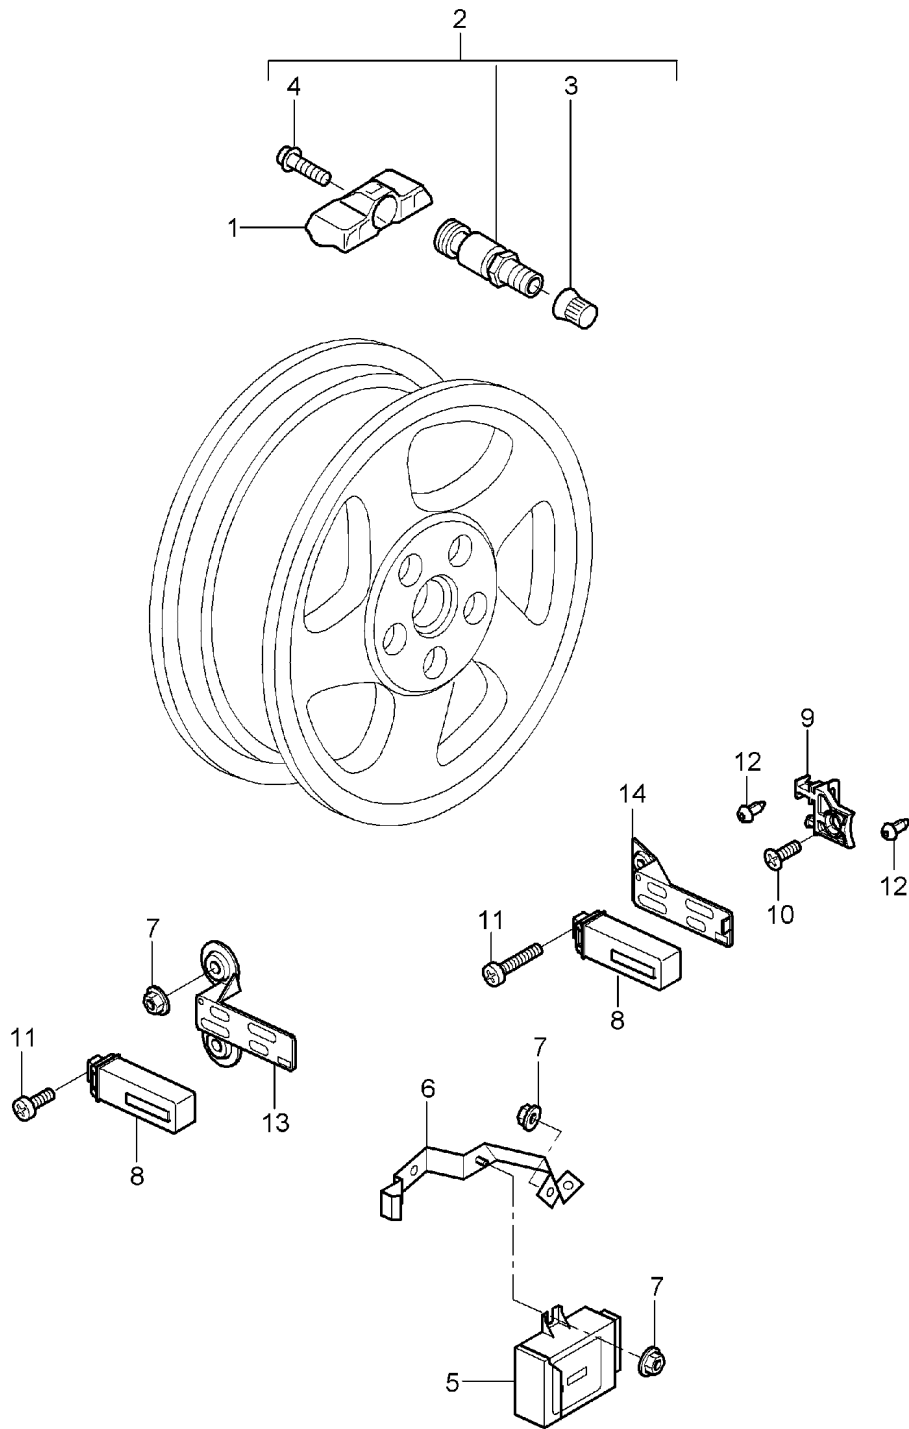

Model: 997 05 Model life 2005>>2008

Pos	Part Number	Description	Remark	Qty	Model
6	996 361 203 02	Wheel bolt silver		X	
6	997 361 203 01	Discontinued part Wheel bolt silver		X	
6	997 361 203 02	Discontinued part Wheel bolt silver		X	
(6)	996 361 980 00	Wheel bolt silver		X	PR:XRP
7	955 361 303 00	Hub cap		4	
(7)	955 361 303 05	9A1 silver Hub cap		4	PR:444
(7)	955 361 303 05 9A1	silver		4	PR:XRR
(7)	997 361 303 01	Hub cap Porsche crest Coloured silver		4	PR:404
(7)	997 361 305 00	Hub cap D - MJ 2007>> Discontinued part		4	PR:404
(7)	7PP 601 149 F	Hub cap D - MJ 2007>>		4	PR:404
8	996 362 020 03	Spare wheel		1	PR:447
9	955 722 631 00	Compressed air bottle Discontinued part		1	
9	4L0 012 619 A	Tyre sealant		1	
10	996 361 521 00	Protective sleeve for Spare wheel		1	PR:447
11	999 914 001 40	Plastic gloves No longer use the part here		X	PR:447
12	997 652 051 00	Compressor for Spare wheel		1	CARRERA 2 CARRERA 2-S
(12)	997 652 055 00	D >> - MJ 2006 Compressor for Spare wheel		1	CARRERA 2 CARRERA 2 S
		also use:	991 555 575 03 (1E0) 991 555 765 02 (1E0)	1 1	
		D - MJ 2007>>			

Model: 997 05

Model life 2005>>2008