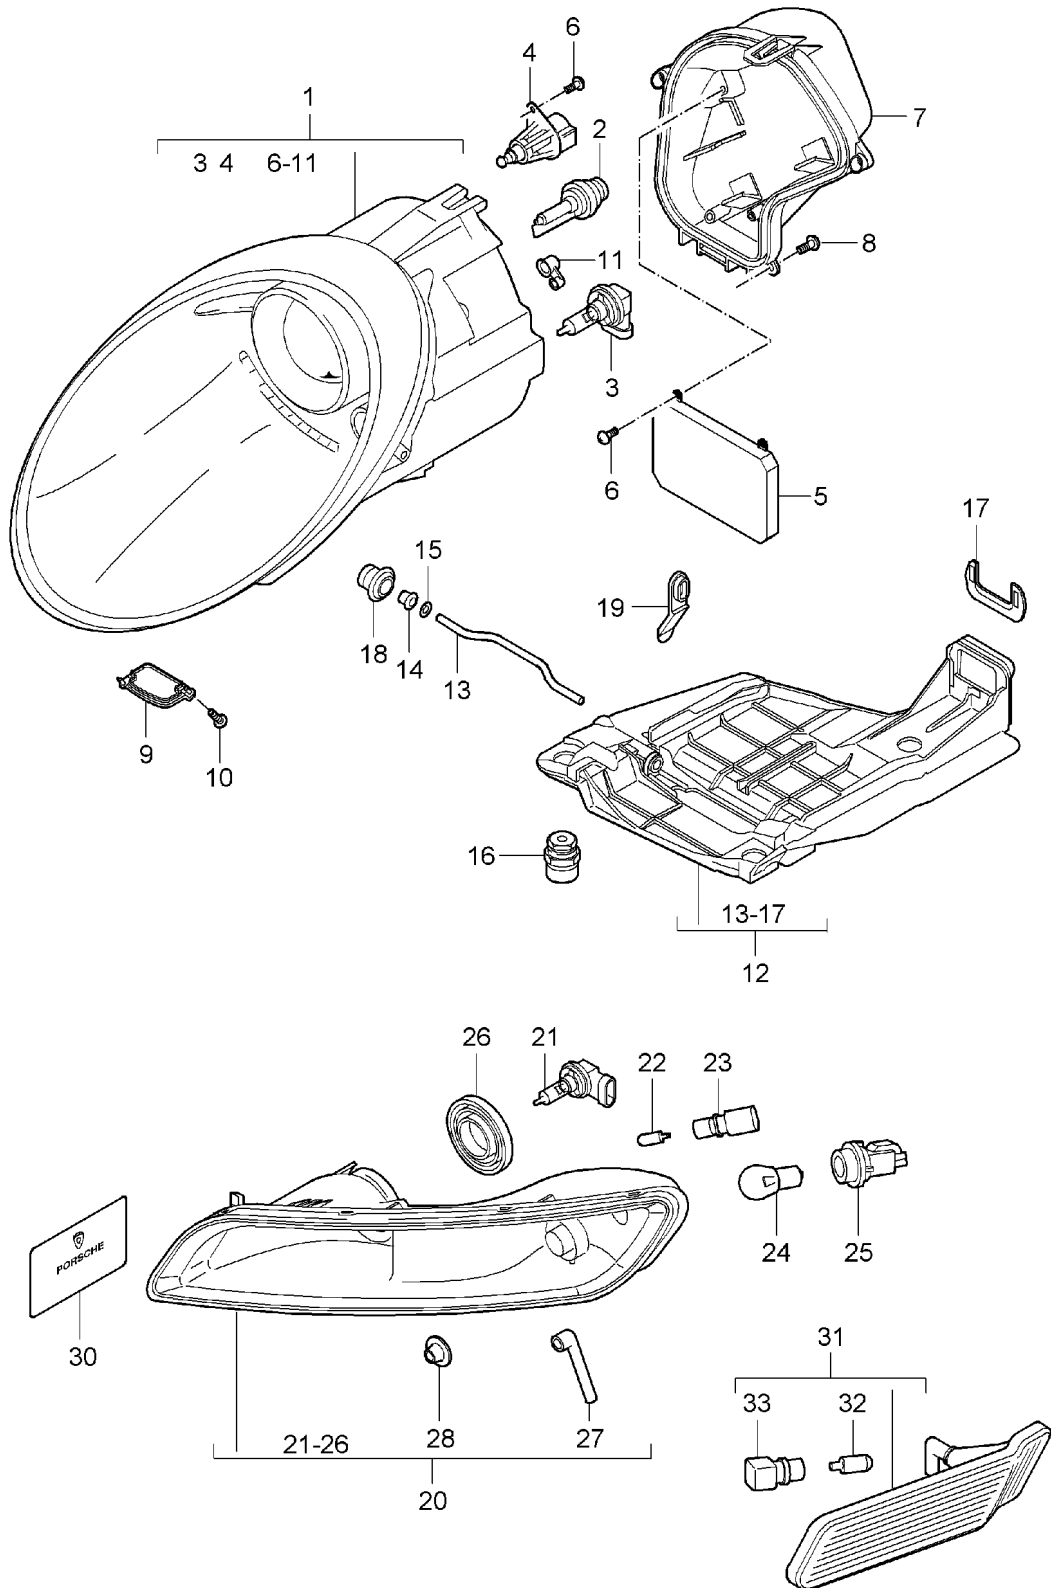

Model: 997 05

Model life 2005>>2008

Model: 997 05 Model life 2005>>2008

Pos	Part Number	Description	Remark	Qty	Model
-		Headlights Additional headlight side marker light Turn signal repeater Headlights without: Control unit and bulb XENON			PR:601
1	997 631 157 23	Headlights	left	1	
(1)	997 631 158 23	Headlights	right	1	
2	999 631 036 90	Gas discharge lamp - PHILIPS -		2	
3	999 631 144 91	Halogen bulb H 11		2	
4	997 631 125 01	Servomotor Headlight range control F >> 99-5S755 561	left	1	PR:492
(4)	997 631 126 01	Servomotor Headlight range control F >> 99-5S755 561	right	1	PR:492
4	997 631 141 00	Servomotor Headlight range control F 99-5S755 562>> use if required:		2	PR:492
-		Adapter cable		2	
5	997 631 183 00	Control unit		2	
6	997 631 199 00	Screw		6	
7	997 631 101 00	Protective hood	left	1	
(7)	997 631 102 00	Protective hood	right	1	
8	997 631 191 00	Screw		8	
9	997 631 149 00	Ventilation component Discontinued part	left	1	
9	997 631 149 10	Ventilation component	left	1	
(9)	997 631 150 00	Ventilation component Discontinued part	right	1	
(9)	997 631 150 10	Ventilation component	right	1	
10	997 631 153 00	Screw		4	
11	997 631 249 00	Ventilation component		2	
12	997 631 073 02	Mounting for main beam headl.	left	1	
(12)	997 631 074 02	Mounting for main beam headl.	right	1	
13	997 631 273 01	Retainer bracket		2	
14	997 631 272 00	Bearing bush		2	
15	900 116 004 09	Retaining washer		2	
16	997 631 194 00	Securing element Discontinued part		6	
16	997 631 194 02	Securing element		6	
17	997 631 245 00	Locking mechanism Connector housing		2	
18	999 703 413 40	Bungs		2	
19	993 631 170 03	Bungs		4	
(19)	996 631 127 01	Bungs		2	
-		Additional headlight			
20	997 631 081 04	Additional headlight Discontinued part	left	1	
20	997 631 081 05	Additional headlight	left	1	
(20)	997 631 082 04	Additional headlight	right	1	
21	999 631 142 90	Halogen bulb H 8		2	
22	999 631 033 90	bulb 5 W Position light		2