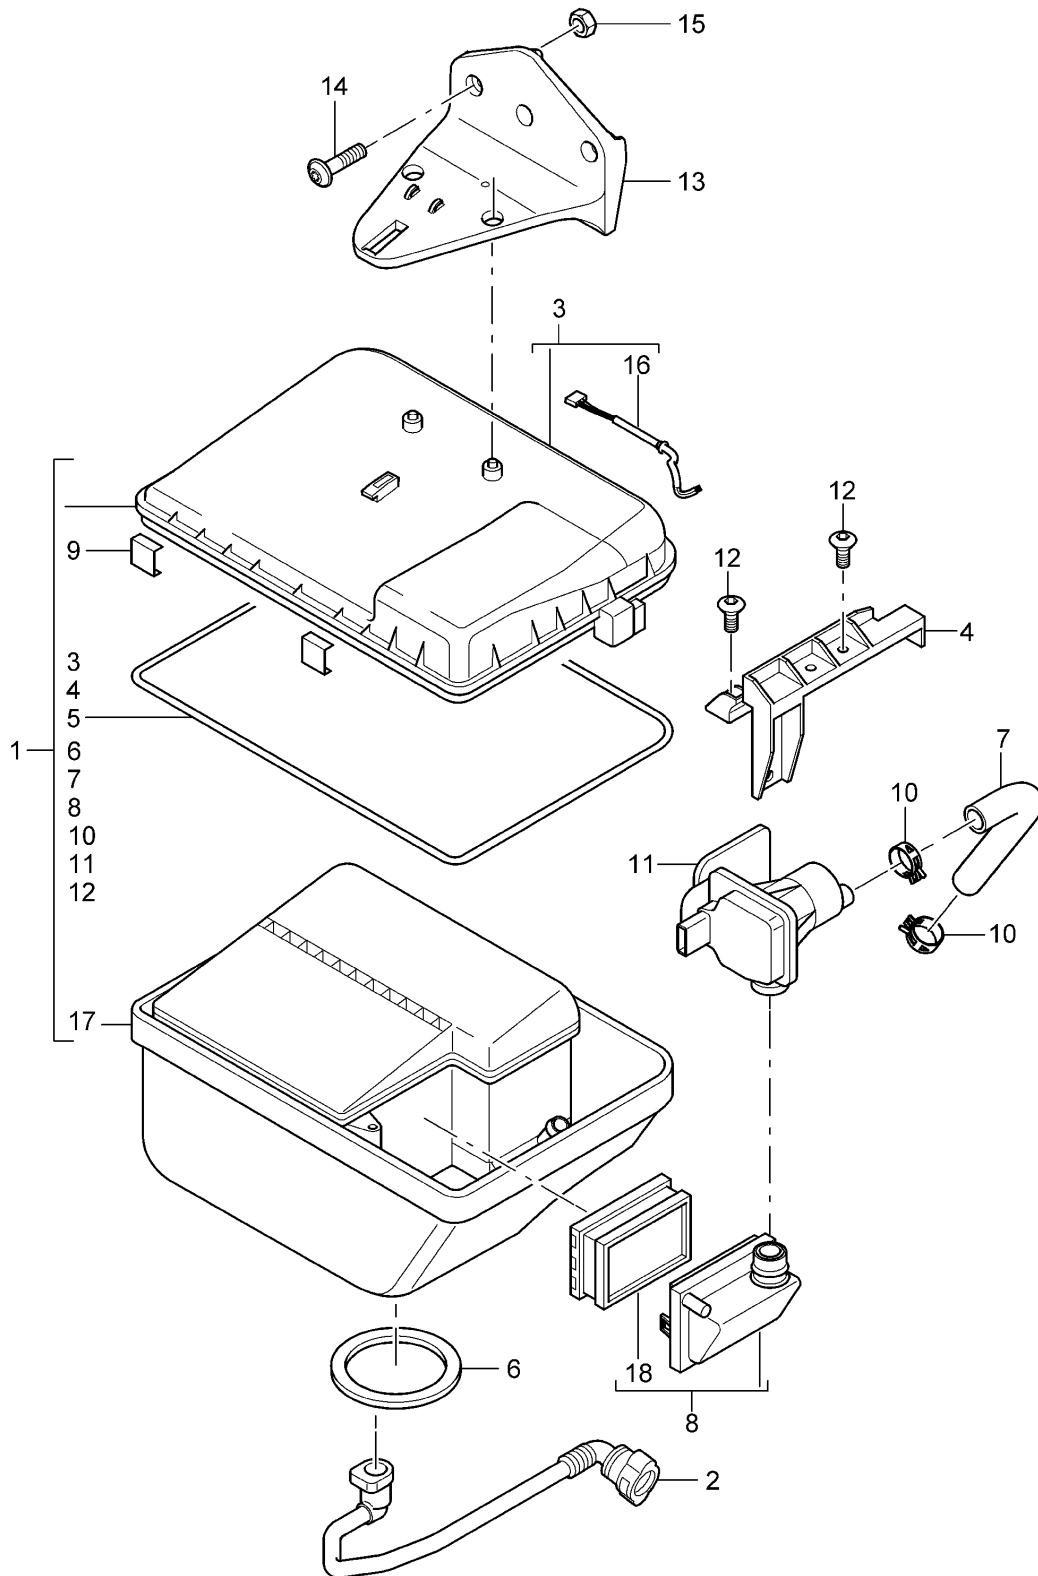

Model: 997 05

Model life 2005>>2008

Model: 997 05 Model life 2005>>2008

Pos	Part Number	Description	Remark	Qty	Model
		Activated charcoal container ORVR ONBOARD REFUELING VAPOR RECOVERY			PR:664
1	997 201 221 03	Activated charcoal container (complete)		1	
(1)	997 201 221 04	Discontinued part Activated charcoal container (complete)		1	
2	997 201 253 02	No longer use the part here Breather line Fuel tank for		1	PR:338
2	997 201 253 04	Activated charcoal container Discontinued part Breather line Fuel tank for		1	PR:338
(2)	997 201 253 03	Activated charcoal container Breather line Fuel tank for		1	PR:339
3	997 201 401 00	Activated charcoal container Cover	outer	1	
-		Cover	outer	1	9701,9605
		F 99-5S765 411>> F 99-5S742 229>> F 99-5S755 444>> F 99-5S717 535>>		1	
4	997 201 411 00	also use: Retainer, diagnosis interface	997 605 125 01	1	
5	997 201 601 00	gasket for housing		1	
6	997 201 631 00	Seal	lower	1	
7	997 201 621 00	Hose Diagnostic		1	
8	997 201 501 00	Filter		1	
9	999 507 818 09	Clip		6	
10	999 512 108 09	Hose clamp		2	
11	997 605 125 00	Indicator Diagnostic Discontinued part		1	
(11)	997 605 125 01	Leak detection module DMTL		1	
12	999 919 164 09	fillister hd. bolt M 5 X 12		7	
13	997 201 611 00	Bracket for activated carbon container		1	PR:338
(13)	997 201 611 01	Bracket for activated carbon container		1	PR:339
14	999 073 321 09	fillister hd. bolt M 6 X 25		2	PR:338
(14)	999 919 716 09	fillister hd. bolt M 8 X 18		2	PR:339
15	999 500 069 02	rivitted cap nut M 6/0 5-3		2	PR:338
16	997 612 669 02	Wire set for Indicator		1	
17	997 201 402 00	Discontinued part housing lower part		1