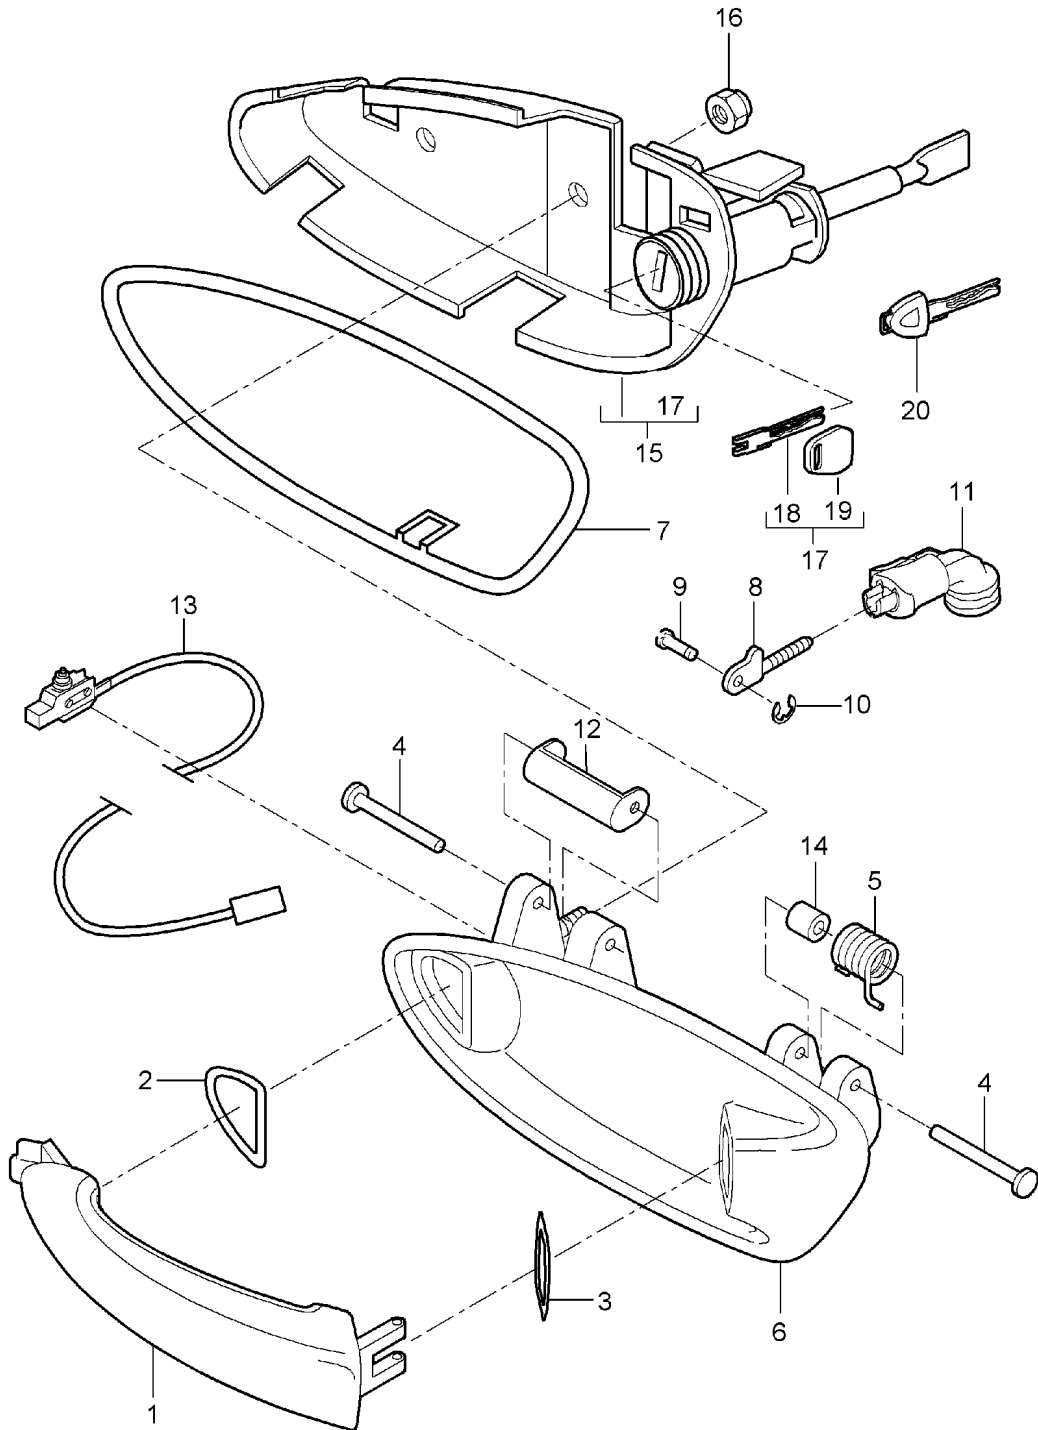

Model: 997 05

Model life 2005>>2008

Pos	Part Number	Description	Remark	Qty	Model
14	900 075 362 02	Bolt with washer M 5 X 16		2	CABRIO
15	999 500 093 02	Nut M 5/0 - 3		2	CABRIO
16	996 537 337 00	protective foil for door		4	

Model: 997 05

Model life 2005>>2008