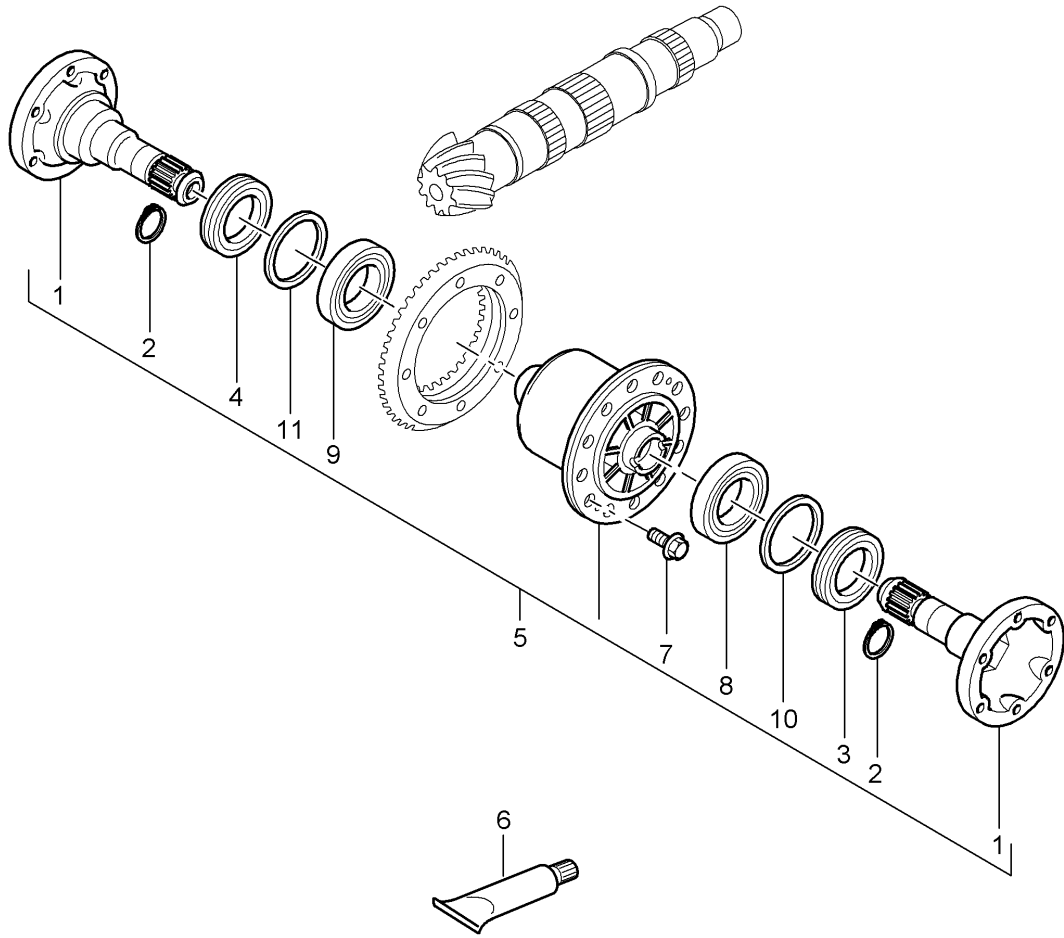

Model: 997 05

Model life 2005>>2008

Pos	Part Number	Description	Remark	Qty	Model
		selector shaft shift rod Selector fork relay lever Reverse gear		1	G9701, G9731
1	997 303 127 00			1	
2	997 303 137 00	axle relay lever Reverse gear		1	
3	997 303 107 00	selector shaft Reverse gear		1	
4	997 303 117 00	Selector fork Reverse gear		1	
5	997 303 801 00	needle bearing - Reverse gear		25	
6	997 303 802 00	spring pin		5	
7	997 303 101 00	selector shaft 1st / 2nd gear		1	
8	997 303 111 00	Selector fork 1st / 2nd gear		1	
9	997 303 121 00	Follower 1st / 2nd gear		1	
10	997 303 805 00	Hexagon bolt		3	
11	997 303 103 00	selector shaft 3rd/4th gear		1	
12	997 303 113 00	Selector fork 3rd/4th gear		1	
13	997 303 123 00	Follower 3rd/4th gear		1	
14	997 303 105 00	selector shaft 5. / 6. Gang		1	
15	997 303 115 00	Selector fork 5. / 6. Gang		1	
16	997 303 125 00	Follower 5. / 6. Gang		1	
17	997 303 241 00	ball		4	
18	997 303 243 00	Sleeve		4	
19	997 303 245 00	Sealing cap		3	
20	997 303 247 00	Pressure spring		4	
21	997 303 803 00	Round socket		4	
22	997 303 804 00	Round socket		4	

Model: 997 05

Model life 2005>>2008