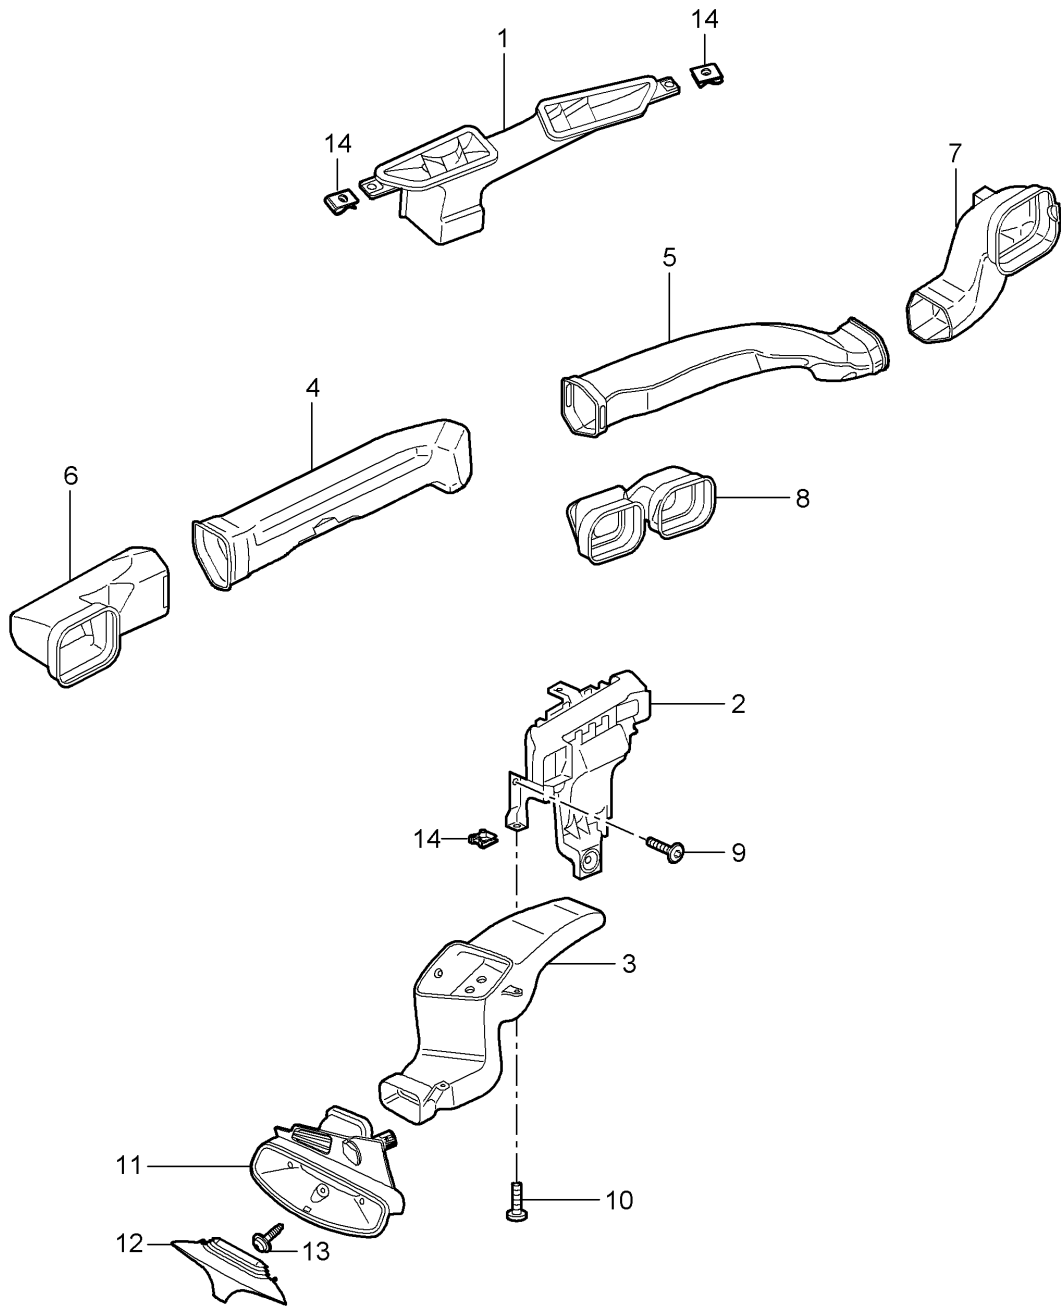

Model: 997 05

Model life 2005>>2008