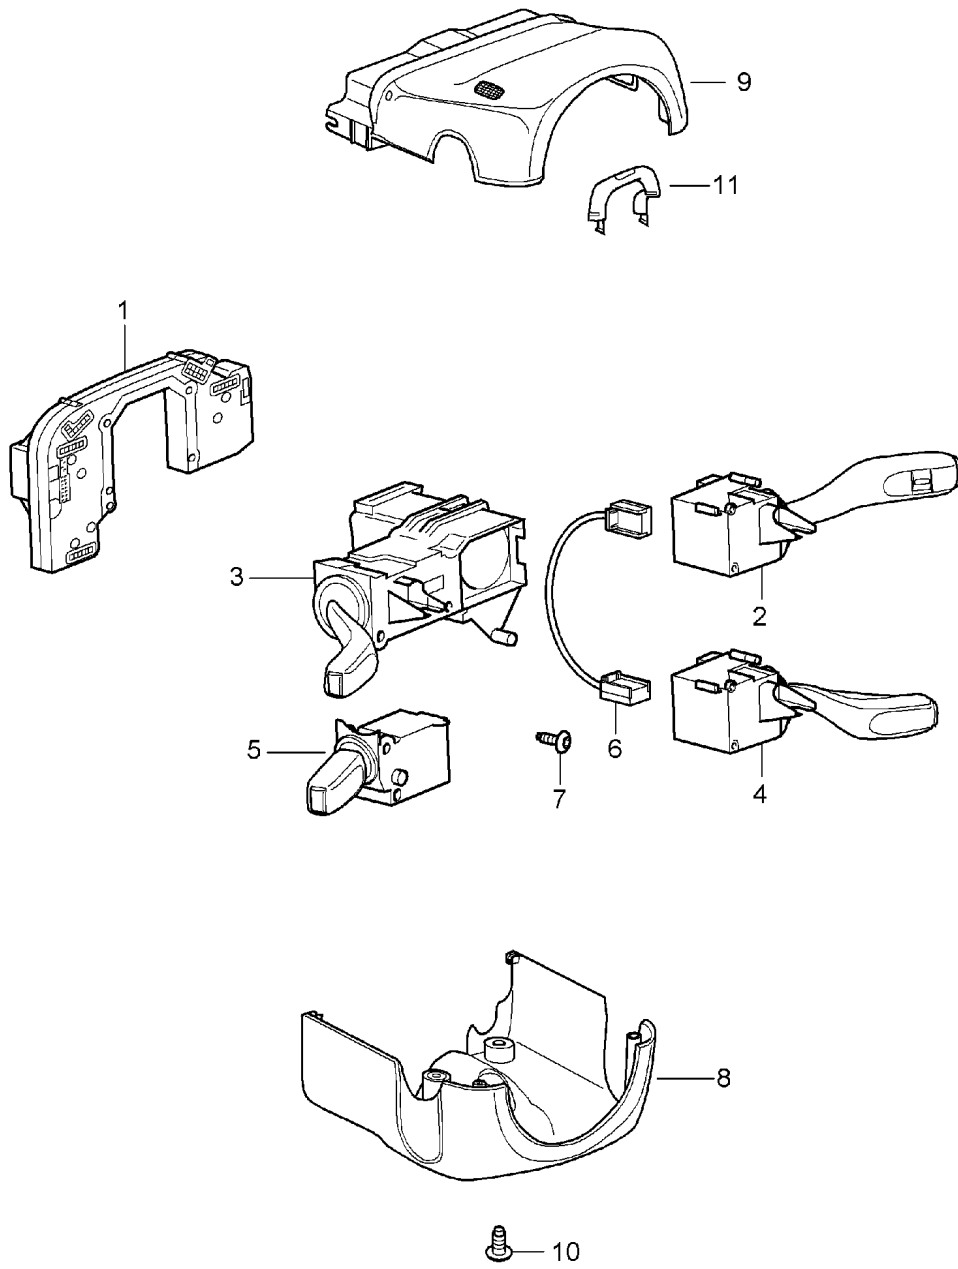

Model: 997 05

Model life 2005>>2008