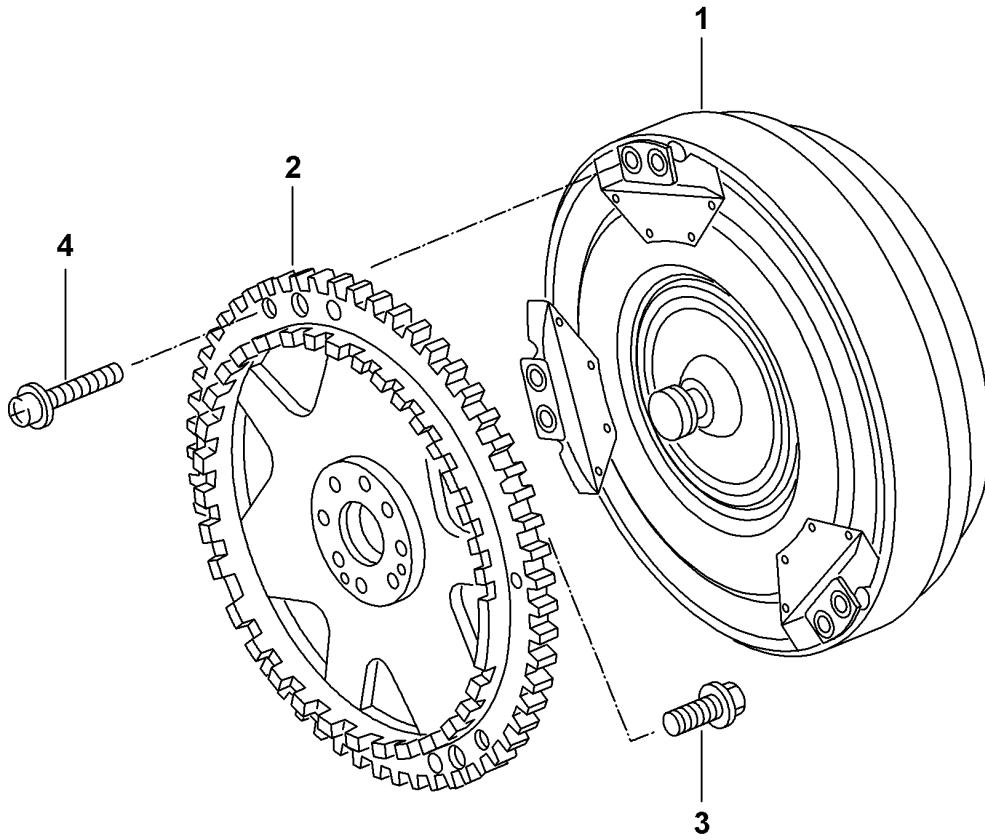

Model: 997 05

Model life 2005>>2008

Model: 997 05

Model life 2005>>2008

Pos	Part Number	Description	Remark	Qty	Model
		Tiptronic Torque converter Clutch plate			A9701, A9731
1	722 250 120 2	Torque converter		1	
2	996 116 075 16	Clutch plate		1	
3	999 073 091 09	Socket head bolt M 10 X 1 X 25		8	
4	900 067 369 09	Socket head bolt M 8 X 20		6	
5	996 116 101 10	Intermediate housing Engine and Gearbox		1	