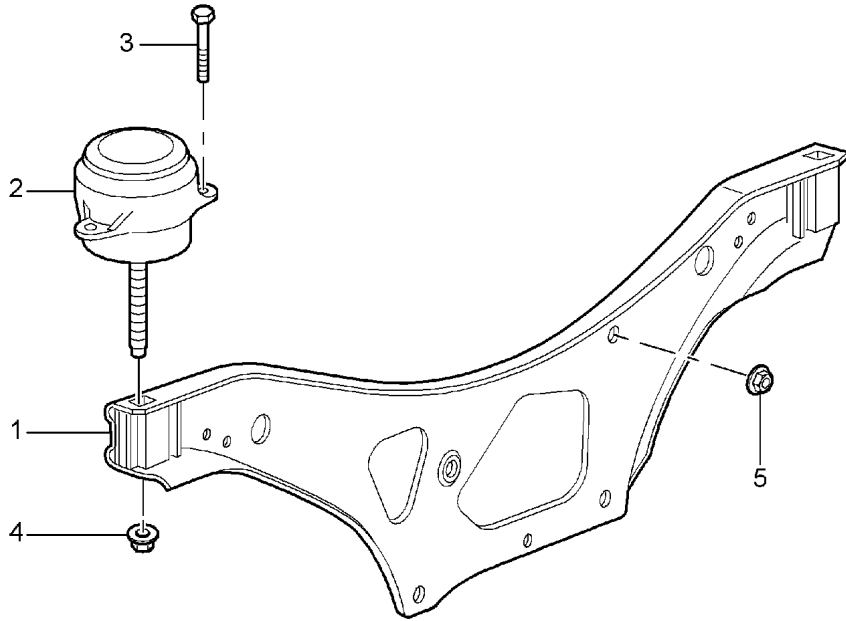

Model: 997 05

Model life 2005>>2008

Pos	Part Number	Description	Remark	Qty	Model
1	997 605 104 00	Air injection Secondary pump D >> - MJ 2007		1	9701,9605 PR:661
(1)	997 605 104 02	Secondary pump D - MJ 2008>>		1	PR:661
2	955 113 325 00	fillister hd. bolt M 6 X 50		2	9701
(2)	955 113 325 00	fillister hd. bolt M 6 X 50		3	PR:661
3	997 110 429 02	Bracket Tank ventilation		1	9701
(3)	997 110 429 40	Bracket Tank ventilation		1	9701+ PR:X51
4	999 703 868 40	Rubber bush 8,76 X 33,3		3	PR:661
5	999 209 077 02	spacer sleeve 6,5 X 1 Discontinued part		2	9701
5	999 209 077 01	spacer sleeve 6,5 X 1		2	9701
(5)	999 209 077 02	spacer sleeve 6,5 X 1 Discontinued part		3	PR:661
5	999 209 077 01	spacer sleeve 6,5 X 1		2	9701
6	996 605 123 01	Change-over valve		1	
7	997 113 137 01	Console Secondary pump		1	
8	948 113 203 51	Valve		1	PR:661
9	993 113 258 51	Seal		1	PR:661
10	999 073 344 04	flat round head bolt M 6 X 20		5	
(10)	999 073 344 04	flat round head bolt M 6 X 20		7	PR:661
11	997 113 339 02	Hose		1	PR:661
12	997 113 233 01	Seal Console		1	PR:661
(12)	997 113 233 02	Seal Console		1	
13	997 113 117 01	Connecting line		1	PR:661
14	996 113 213 51	Seal		1	
15	997 113 340 00	End cap		1	

Model: 997 05

Model life 2005>>2008