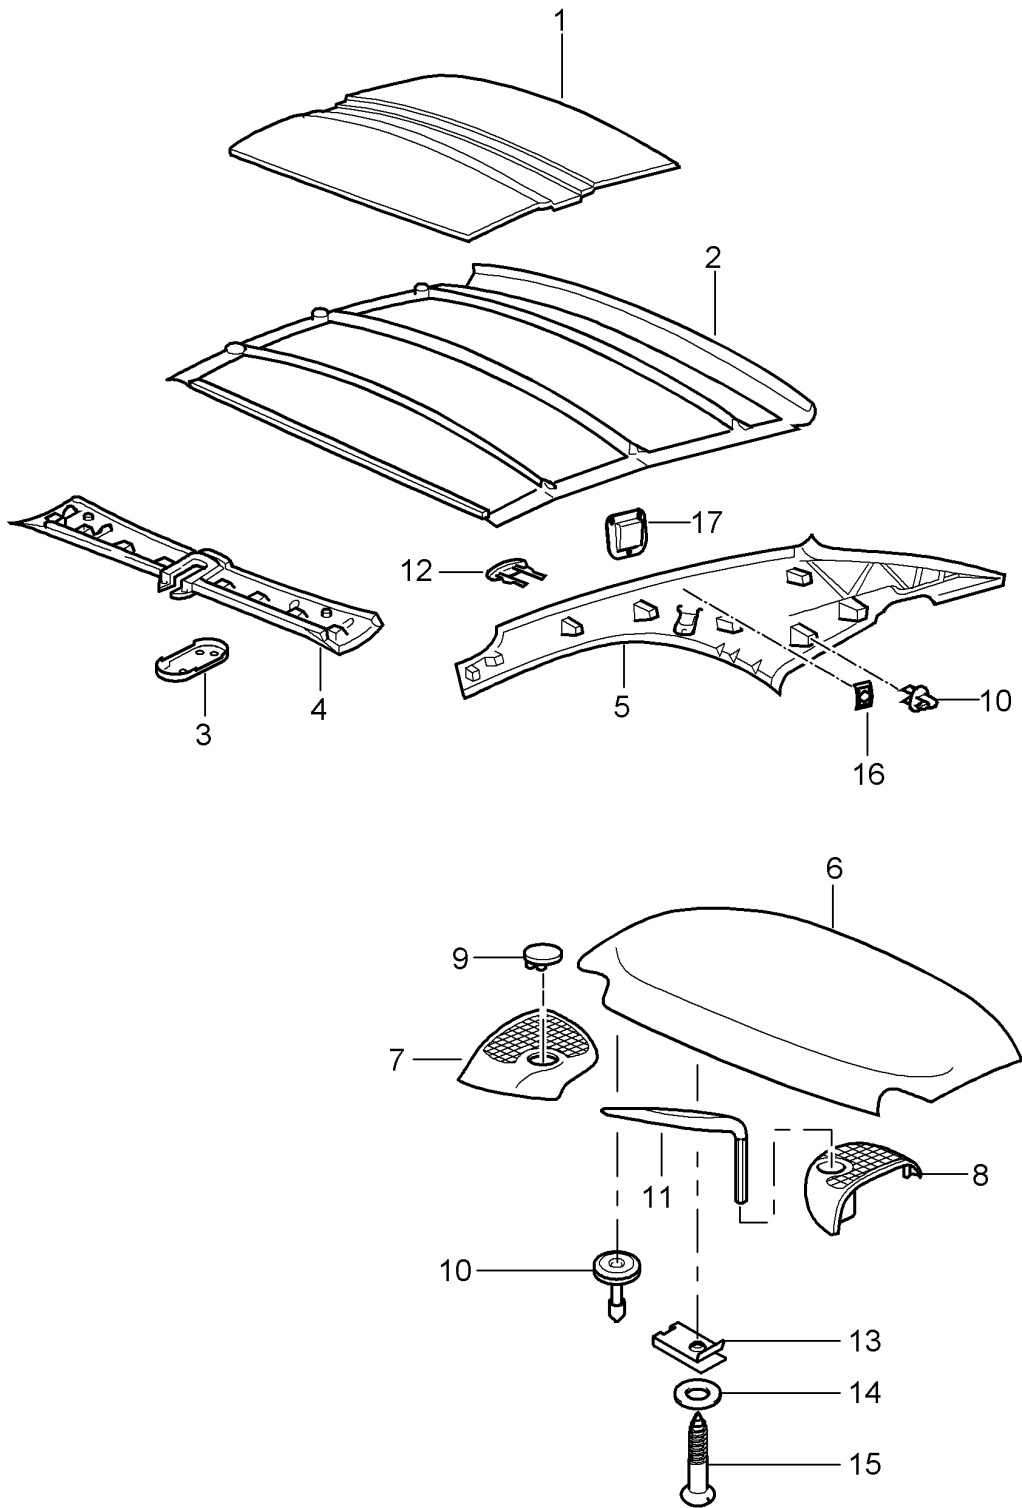

Model: 997 05

Model life 2005>>2008