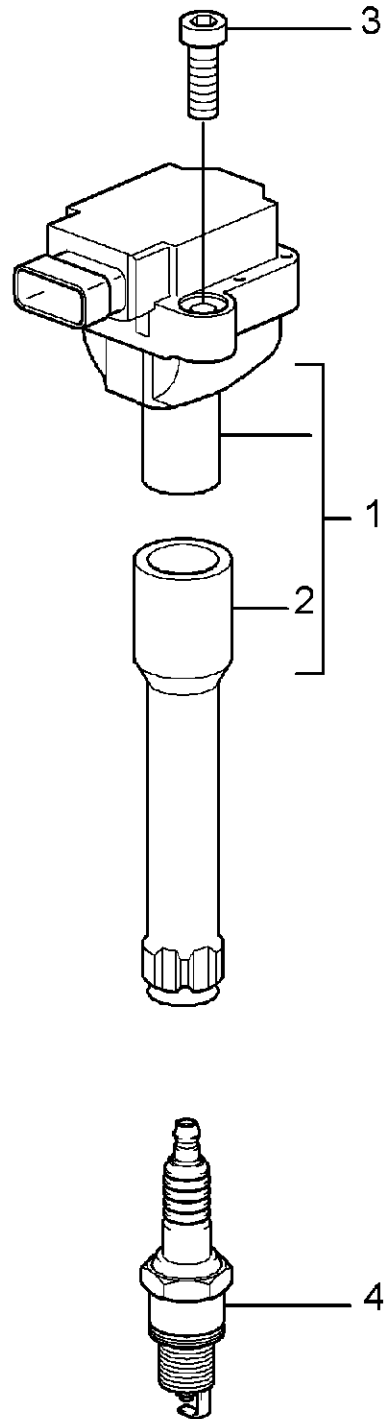

Model: 997 05

Model life 2005>>2008

Model: 997 05

Model life 2005>>2008

Pos	Part Number	Description	Remark	Qty	Model
1	997 602 104 02	Ignition system ignition coil with spark plug connector		6	
			900 385 025 01	12	
		also use:			
2	996 602 105 00	spark plug connector		6	
3	900 387 008 01	Socket head bolt M 6 X 25		12	
(3)	900 385 025 01	Torx screw M 6 X 40		10	
4	999 170 223 90	Spark plug FGR 5KQE0		6	9605,9701