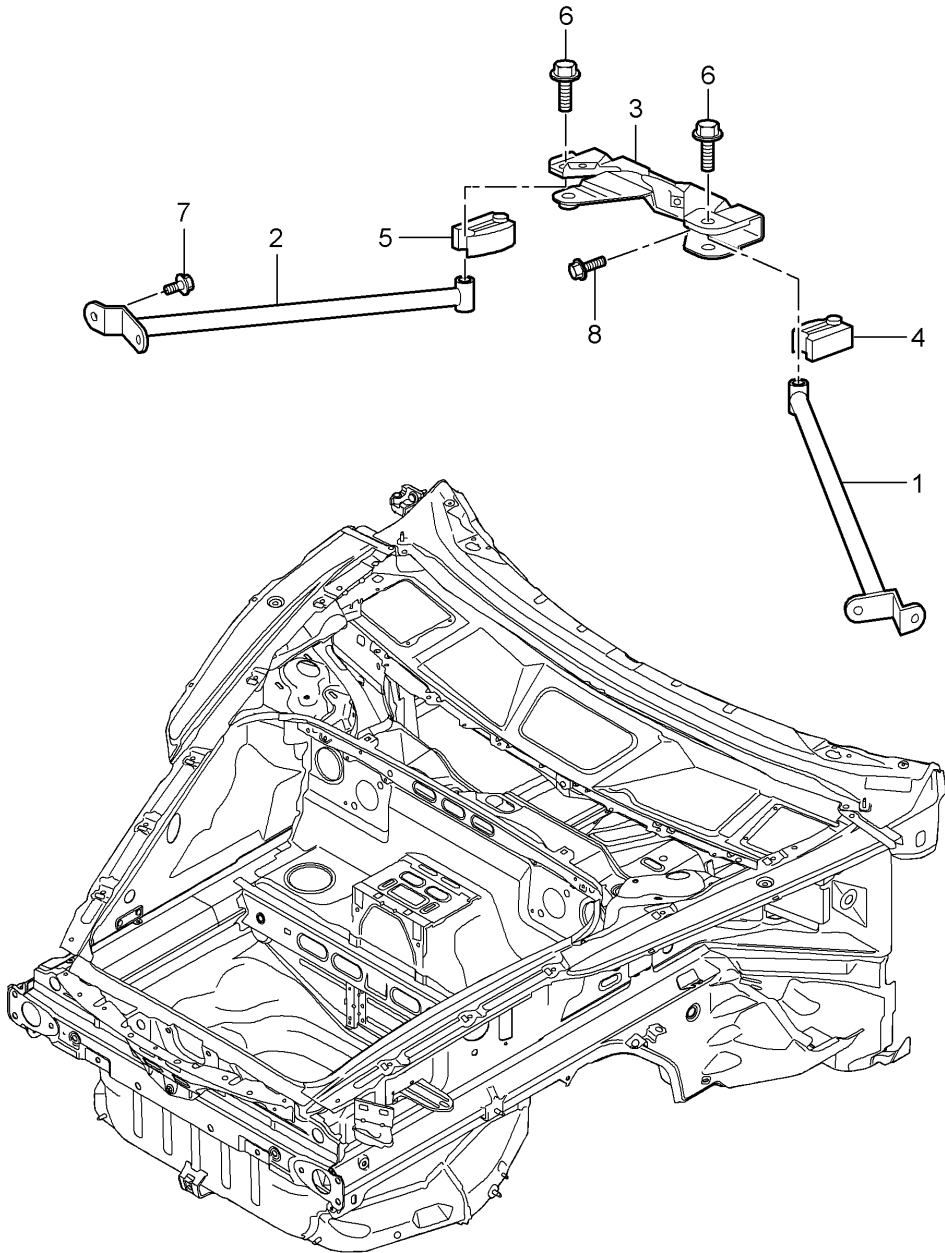

Model: 997 05

Model life 2005>>2008

Pos	Part Number	Description	Remark	Qty	Model
14	997 501 665 01	Web plate	left	1	
	997 501 665 01 GRV	primed			
(14)	997 501 666 01	Web plate	right	1	
	997 501 666 01 GRV	primed			
15	997 504 471 00	Cover filler plate		1	CARRERA 4/4S
16	900 380 015 09	Hexagon nut M6		7	
17	997 504 403 00	Insert Spare wheel well		1	CARRERA 4/4S
18	999 084 638 09	Hexagon nut m 6		3	
19	803 803 583	Rubber grommet 30,0 X 40,0 Discontinued part		1	
19	999 703 195 40	Rubber grommet 30,0 X 40,0		1	
20	999 703 476 40	Grommet 29,8 X 1,0 Discontinued part		4	
20	999 703 476 41	Grommet 29,8 X 1,0		4	

Model: 997 05

Model life 2005>>2008