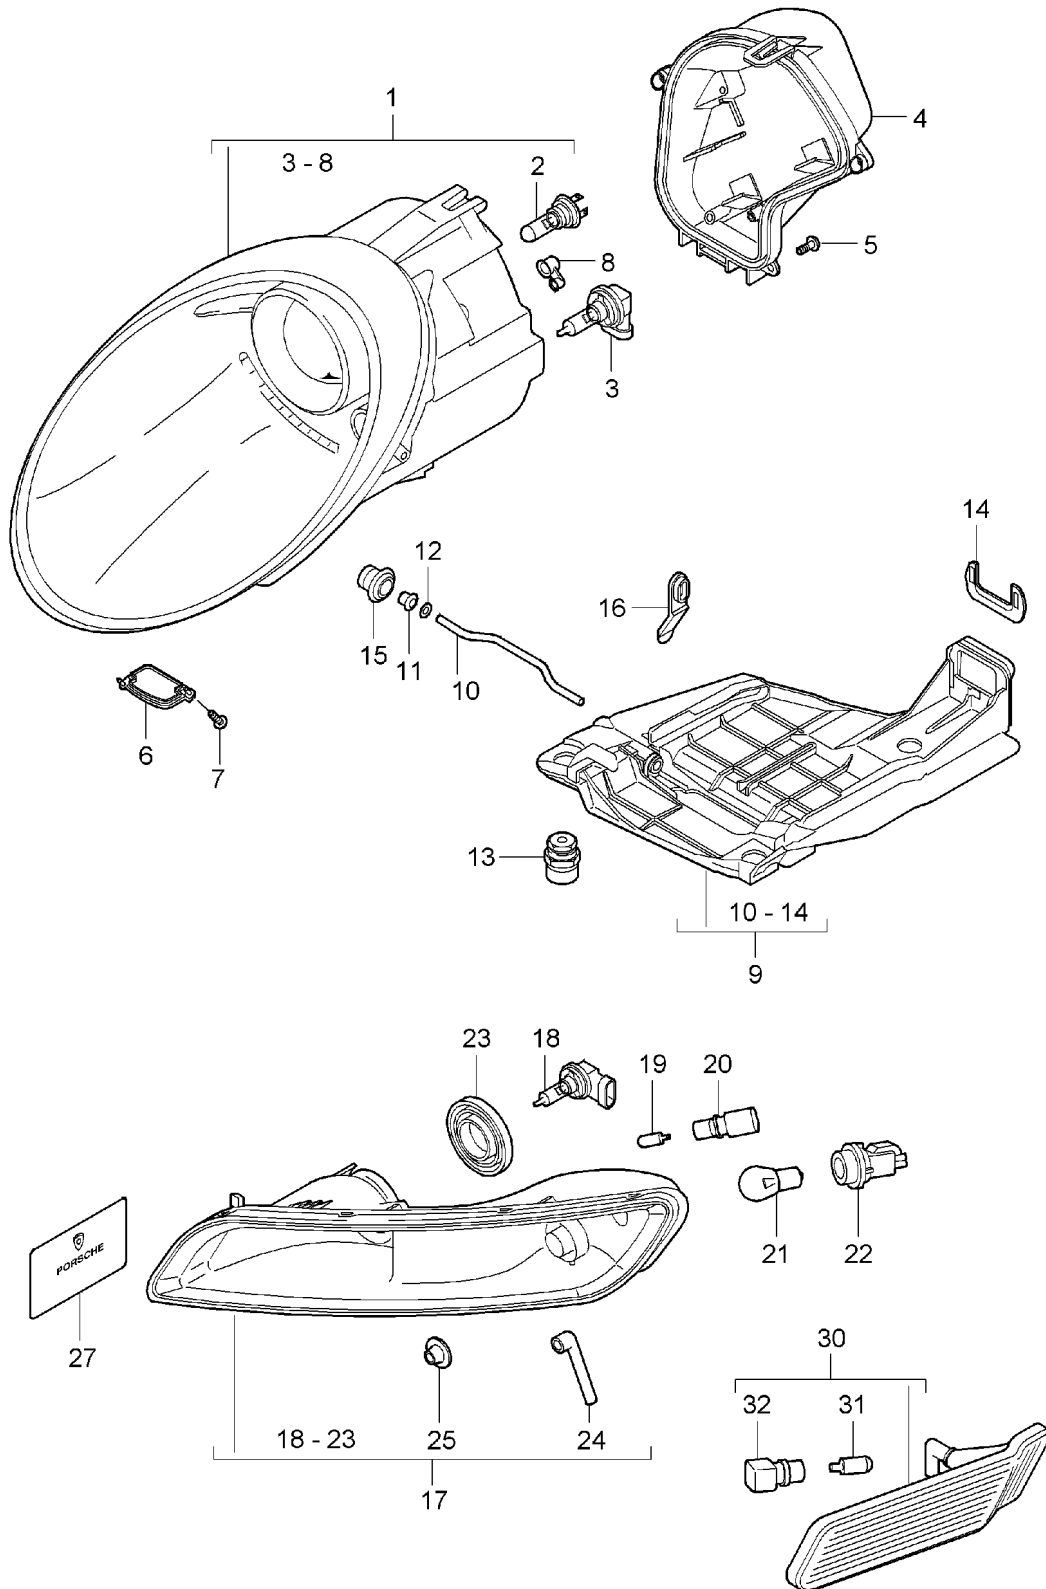

Model: 997 05

Model life 2005>>2008

Pos	Part Number	Description	Remark	Qty	Model
1	997 624 502 00	Headlight washer system Pump for headlight- washer system		1	PR:288
2	928 628 193 00	Seal		1	
-	000 043 204 79	Hose 8 X 3		*	
3		shorten to:	890 MM	1	
4	996 628 204 00	Coupling		1	
5	997 628 208 00	Hose connector		1	
-	999 181 760 40	Hose 10 X 3		*	
6		shorten to:	440 MM		
7		shorten to:	80 MM		
8		shorten to:	1850 MM		
9	999 137 093 40	Y-piece		1	
10	997 628 204 00	Coupling		1	
11	997 628 205 00	Coupling		1	
12	997 628 133 01	jet		2	
13	997 628 231 00	Nozzle head		2	

Model: 997 05

Model life 2005>>2008