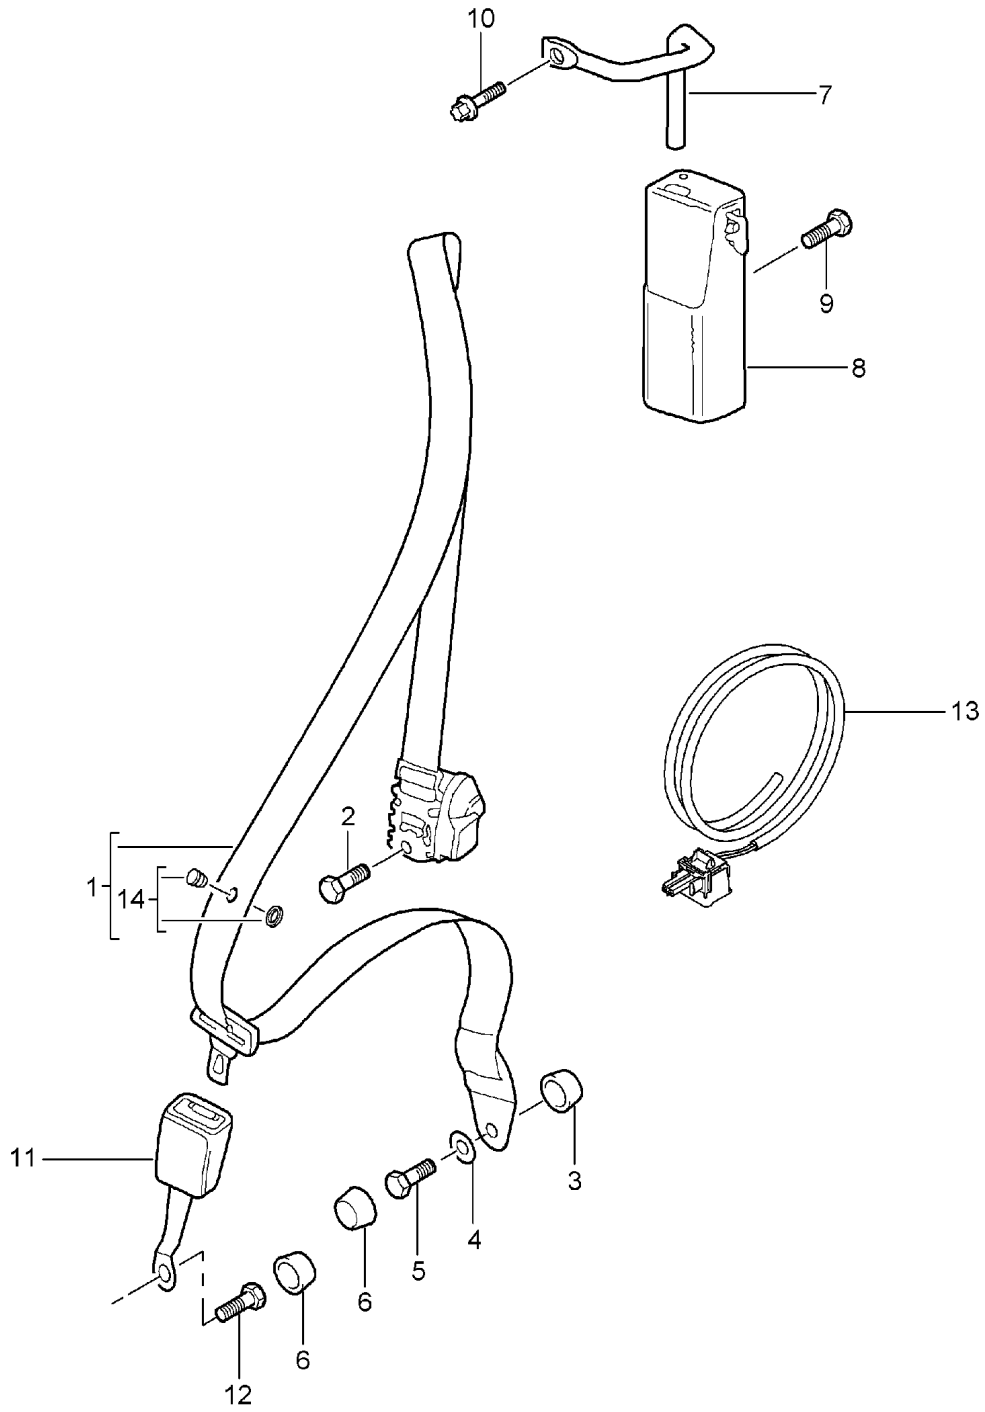

Model: 997 05

Model life 2005>>2008