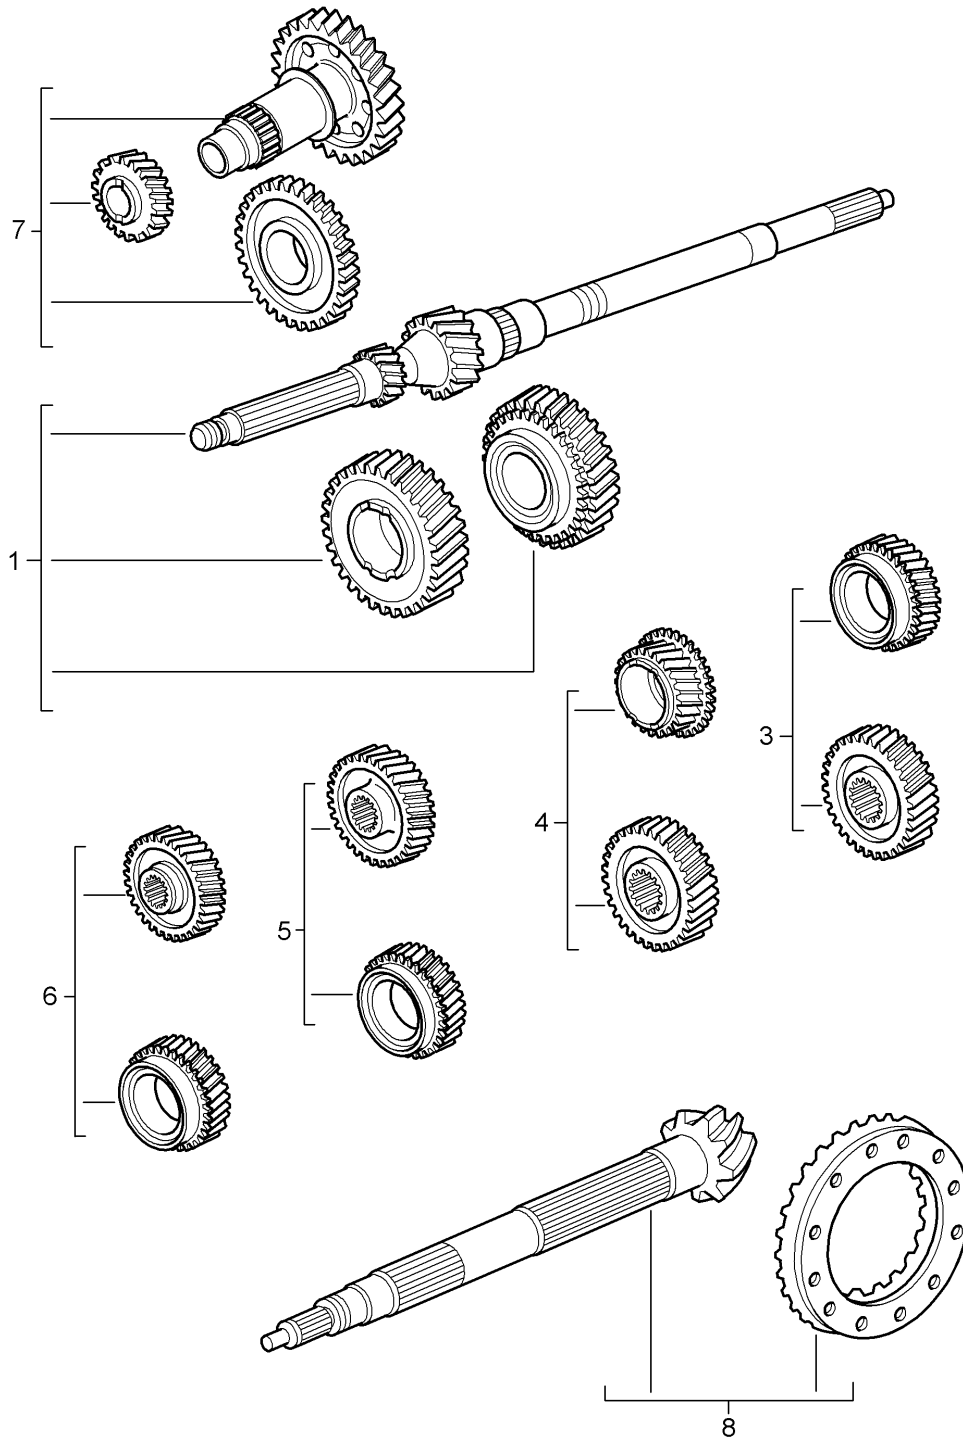

Model: 997 05

Model life 2005>>2008

Model: 997 05

Model life 2005>>2008

Pos	Part Number	Description	Remark	Qty	Model
-		Gear wheel sets see Technical information Group 3 NR. 67/10			G9701, G9731
1	997 302 901 00	gear set 1st / 2nd gear		1	
1	997 302 901 01	gear set 1st / 2nd gear No longer use the part here		1	
3	997 302 903 00	gear set 3rd gear		1	
4	997 302 904 00	gear set 4th speed		1	
5	997 302 905 00	gear set 5th gear		1	
6	997 302 906 00	gear set 6th gear		1	
7	997 302 907 00	gear set Reverse gear		1	
8	997 302 911 00	pinion gear set		1	G9701
8	997 302 911 31	pinion gear set		1	G9731