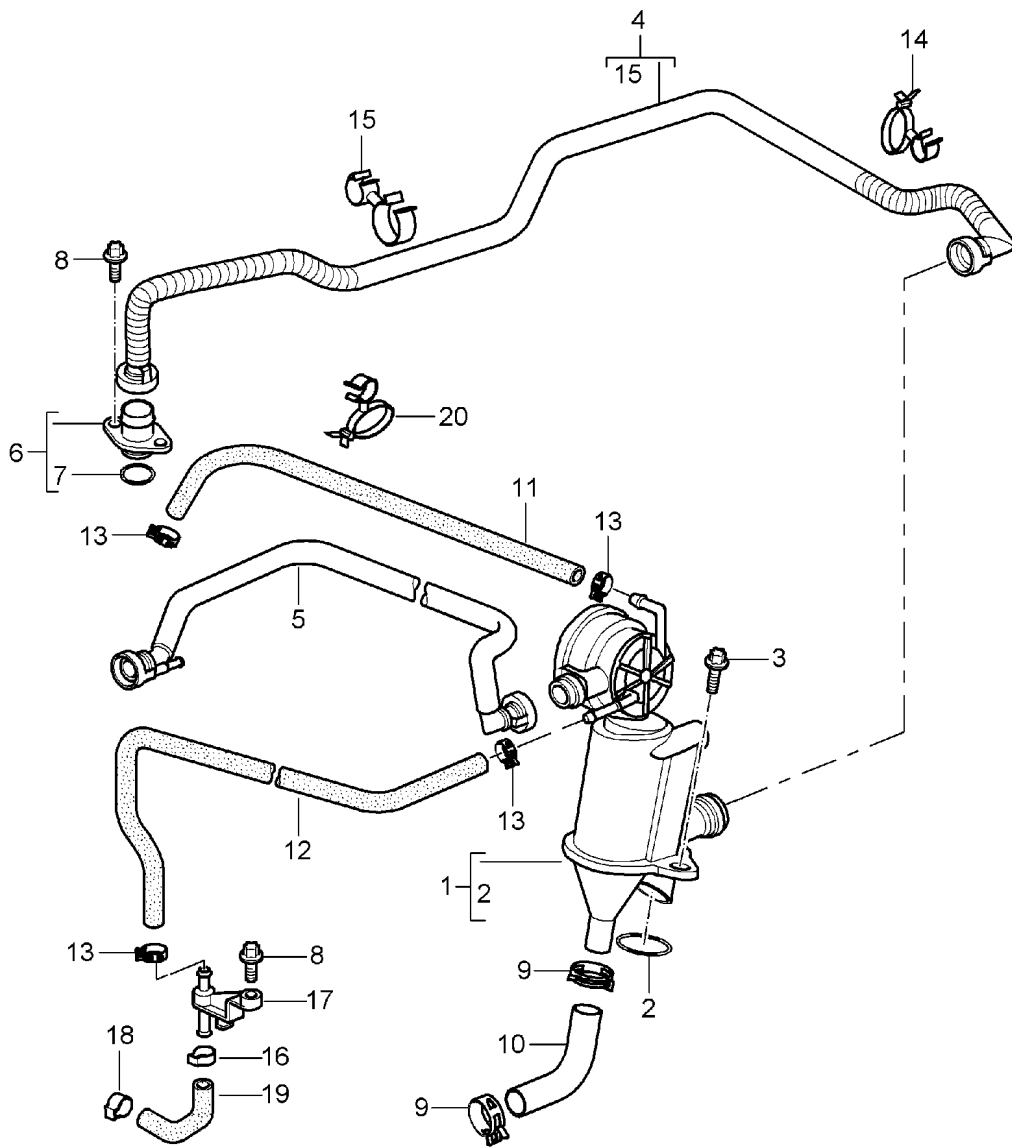

Model: 997 05 Model life 2005>>2008

Pos	Part Number	Description	Remark	Qty	Model
		Engine lubrication			9701,9605
1	996 107 020 55	oil filter		1	
2	996 107 313 51	seal ring		1	
			also use: 000 043 205 10	X	
3	996 107 225 53	filter element		1	
4	996 107 080 54	oil separator		2	
5	999 701 789 40	O-ring 12 X 2		2	
6	900 385 019 04	Torx screw BM 6 X 20		4	
7	996 107 333 50	Bracket		1	
8	999 702 206 50	oil level sender Grommet 9,5 X 18,0 X 1,2		2	
9	900 385 041 09	Torx screw BM 6 X 12		2	
10	997 107 333 50	Bracket		1	9701
11	997 107 638 02	Return pipe Return pipe engine oil		1	9701
12	996 606 150 00	oil level sender		1	
13	996 107 075 57	Suction tube		1	
14	999 707 375 40	O-ring 30 X 3		1	
15	900 385 275 09	Torx screw BM 6 X 20		2	
16	996 107 035 52	End cap		1	
17	996 107 336 00	Seal		1	
18	996 107 150 60	Filler tube		1	
18	997 107 131 00	Discontinued part Filler tube		1	
(18)	997 107 915 00	Filler tube D - MJ 2006>>		1	9701+ PR:X51
19	999 707 348 40	O-ring 42 X 4		1	
			also use: 000 043 300 13	X	
20	900 385 050 09	Torx screw M 6 X 16		2	
(20)	900 385 050 01	Discontinued part Hexagon head bolt M 6 X 16		2	
21	000 043 301 19	engine oil EXXON MOBIL 1 0W-40 1 Liter		X	
(21)	000 043 303 16	Container engine oil EXXON MOBIL 1 0W-40 1 qt US gallon		X	
22	000 043 301 21	Container engine oil EXXON MOBIL 1 0W-40 20 LITER		X	
		Container			

Model: 997 05

Model life 2005>>2008