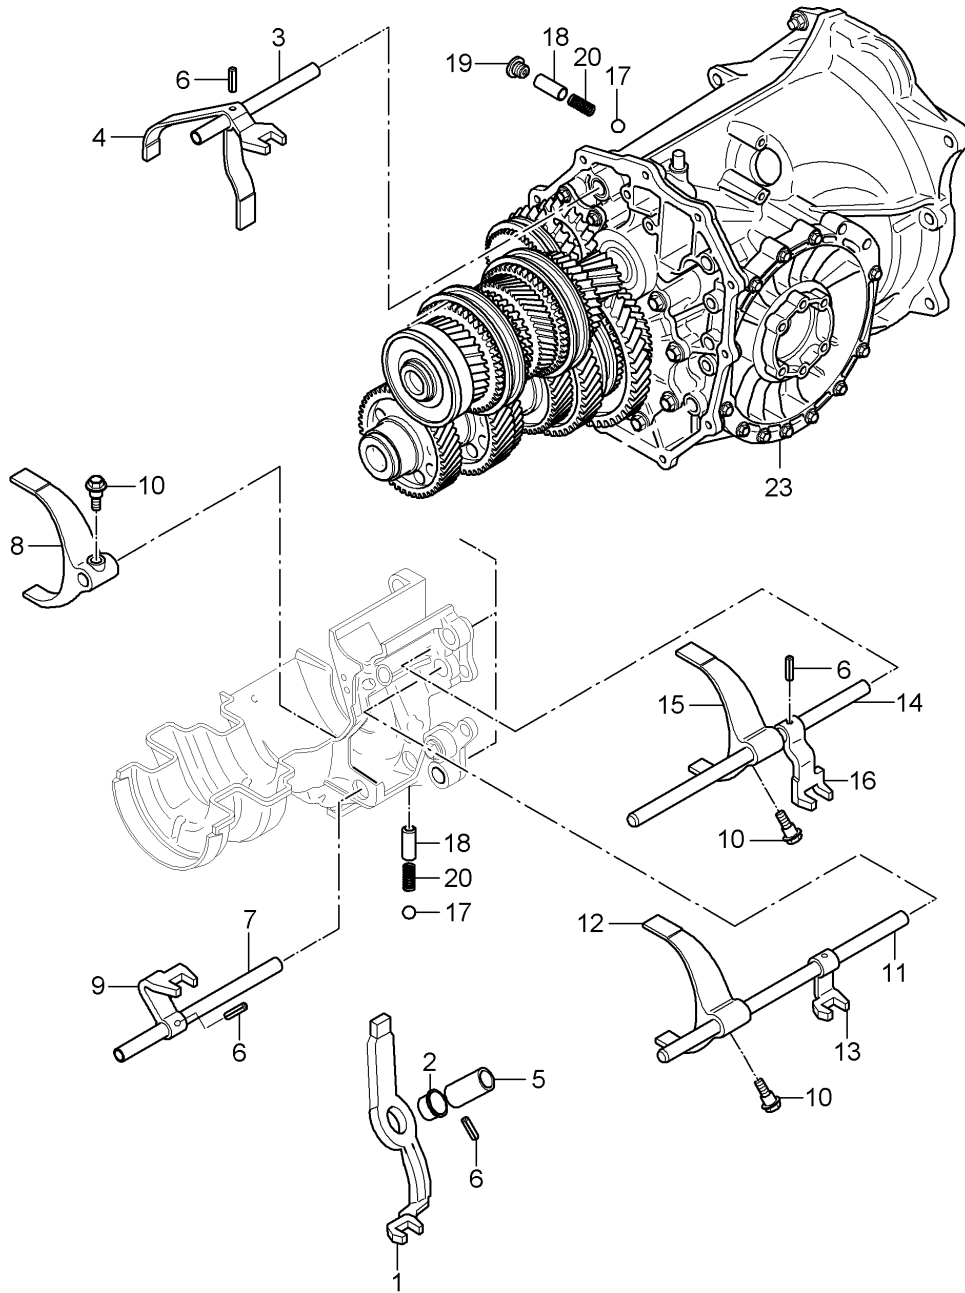

Model: 997 05

Model life 2005>>2008

Pos	Part Number	Description	Remark	Qty	Model
1		gears and shafts guiding plate Retaining plate see illustration:	303-003		G9701, G9731
2	997 302 810 00	Screw		8	
3	997 302 163 00	1 set shims Retaining plate		1	
4	997 307 020 00	Capsule gear set		1	
5	997 307 250 00	plate		1	
6	997 307 252 00	plate		1	
7	997 307 806 01	Hexagon bolt		2	
8	997 302 236 00	Retaining plate		1	
9	997 302 237 00	Screw		2	
10	997 307 010 00	Oil guide plate Input shaft		1	
11	997 307 801 00	Hexagon bolt guiding plate		3	
12	997 307 101 00	Oil guide plate Output shaft		1	
13	997 307 102 00	Oil guide plate		1	
14	997 307 804 05	Hexagon bolt		2	
15	997 307 805 00	Hexagon bolt		2	
16	997 307 802 00	dowel sleeve		2	
17	997 301 803 00	Hexagon bolt		2	
18	997 307 030 00	Magnet		1	

Model: 997 05

Model life 2005>>2008