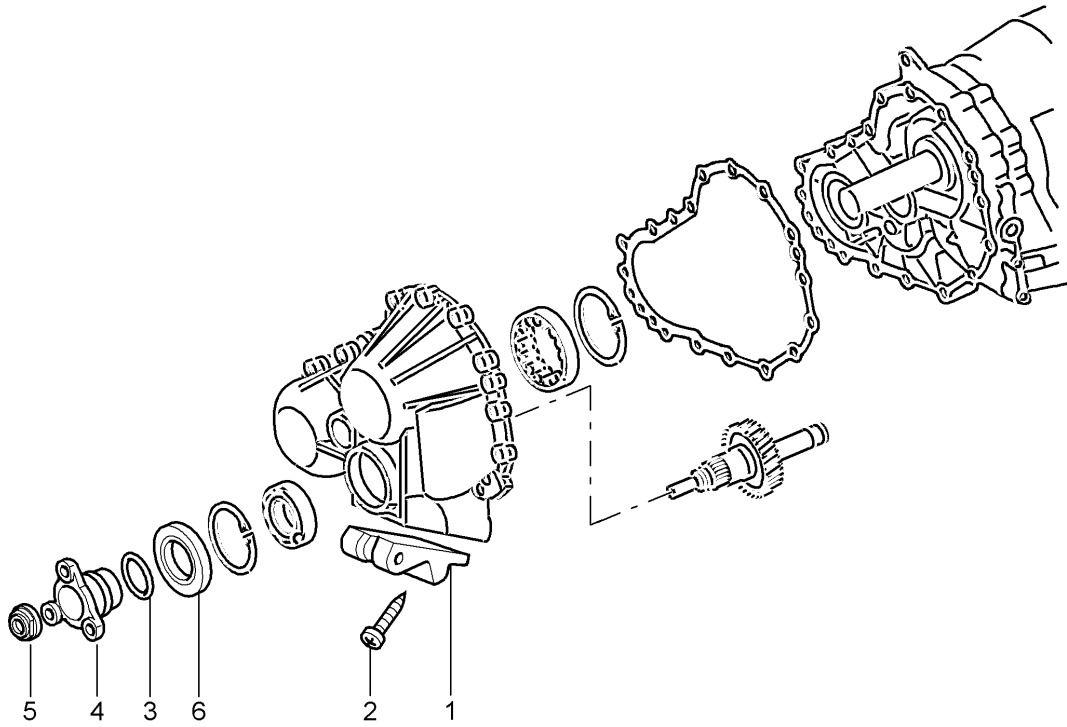

Model: 997 05

Model life 2005>>2008

Model: 997 05

Model life 2005>>2008

Pos	Part Number	Description	Remark	Qty	Model
		Tiptronic All-wheel Driving mechanism D - MJ 2006>>			A9731
1	722 260 006 2	gearbox mounting		1	
2	999 073 178 09	fillister hd. bolt M 8 X 30		4	
3	168 997 004 5	O-ring 28 X 3		1	
4	722 270 022 0	flange		1	
5	140 990 115 0	Collar nut M 26 X 1,5		1	
6	022 997 944 7	Shaft oil seal		1