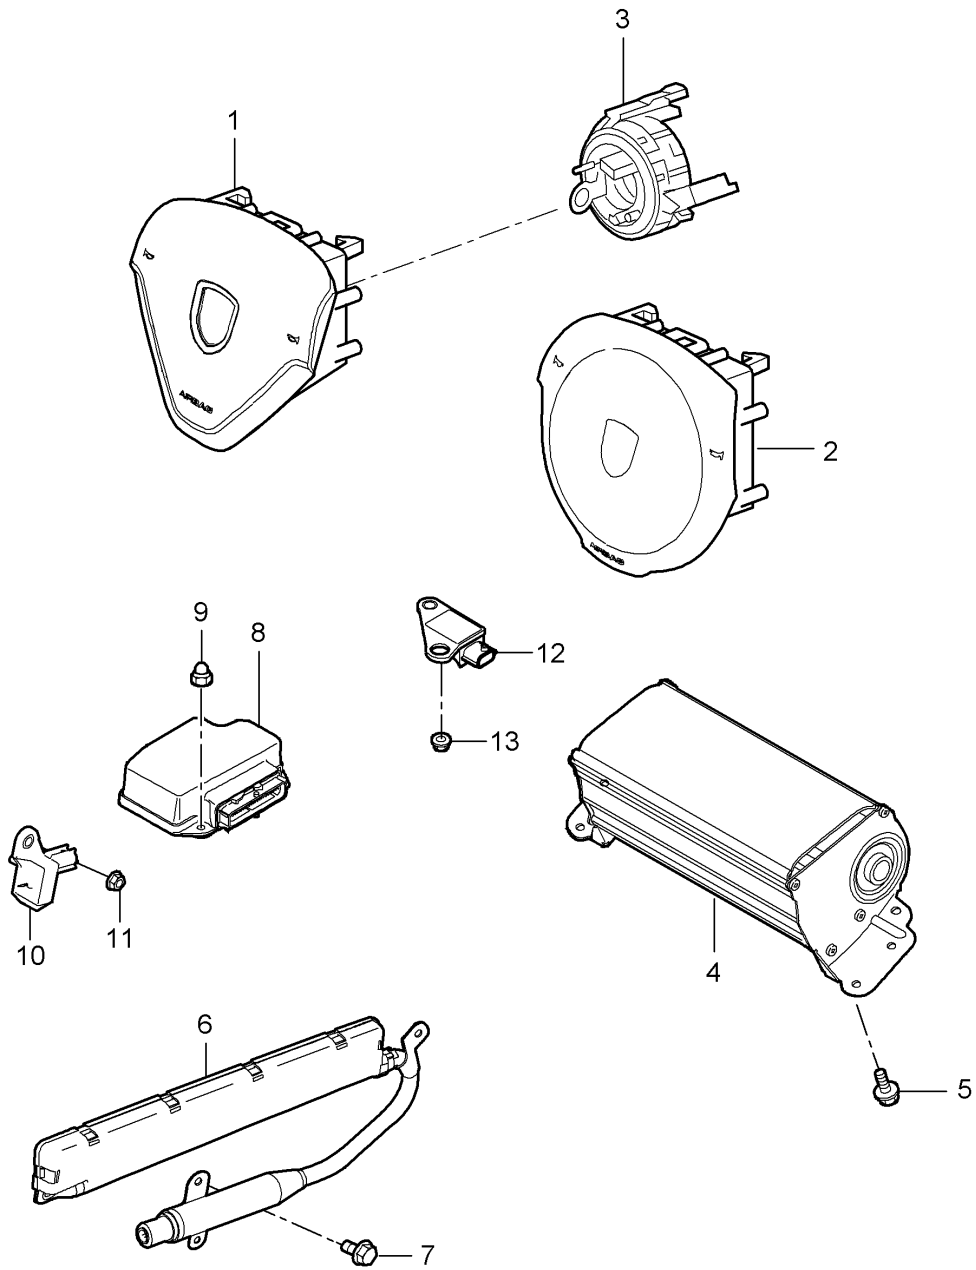

Model: 997 05 Model life 2005>>2008

Pos	Part Number	Description	Remark	Qty	Model
(24)	997 613 437 02 V04 997 613 438 00	Galvano silver Switching module with: Tiptronic Lever D - MJ 2005>> - MJ 2005	right	1	PR:249
(24)	997 613 438 00 V04 997 613 438 02	Galvano silver Switching module with: Tiptronic Lever D - MJ 2006>>	right	1	PR:249
25	997 613 438 02 V04 997 347 821 40	Galvano silver Dummy cover		1	
26	997 347 821 40 V04 997 612 672 00	Galvano silver Wire set 3-spoke steering wheel sports steering wheel without:		1	PR:480
27	997 612 674 00	Multi-function Manual gearbox Wire set 3-spoke steering wheel sports steering wheel without:		1	PR:249
28	997 612 673 00	Multi-function Tiptronic Wire set 3-spoke steering wheel with: Multi-function Manual gearbox Tiptronic		1	PR:431,451, 452,453

Model: 997 05

Model life 2005>>2008