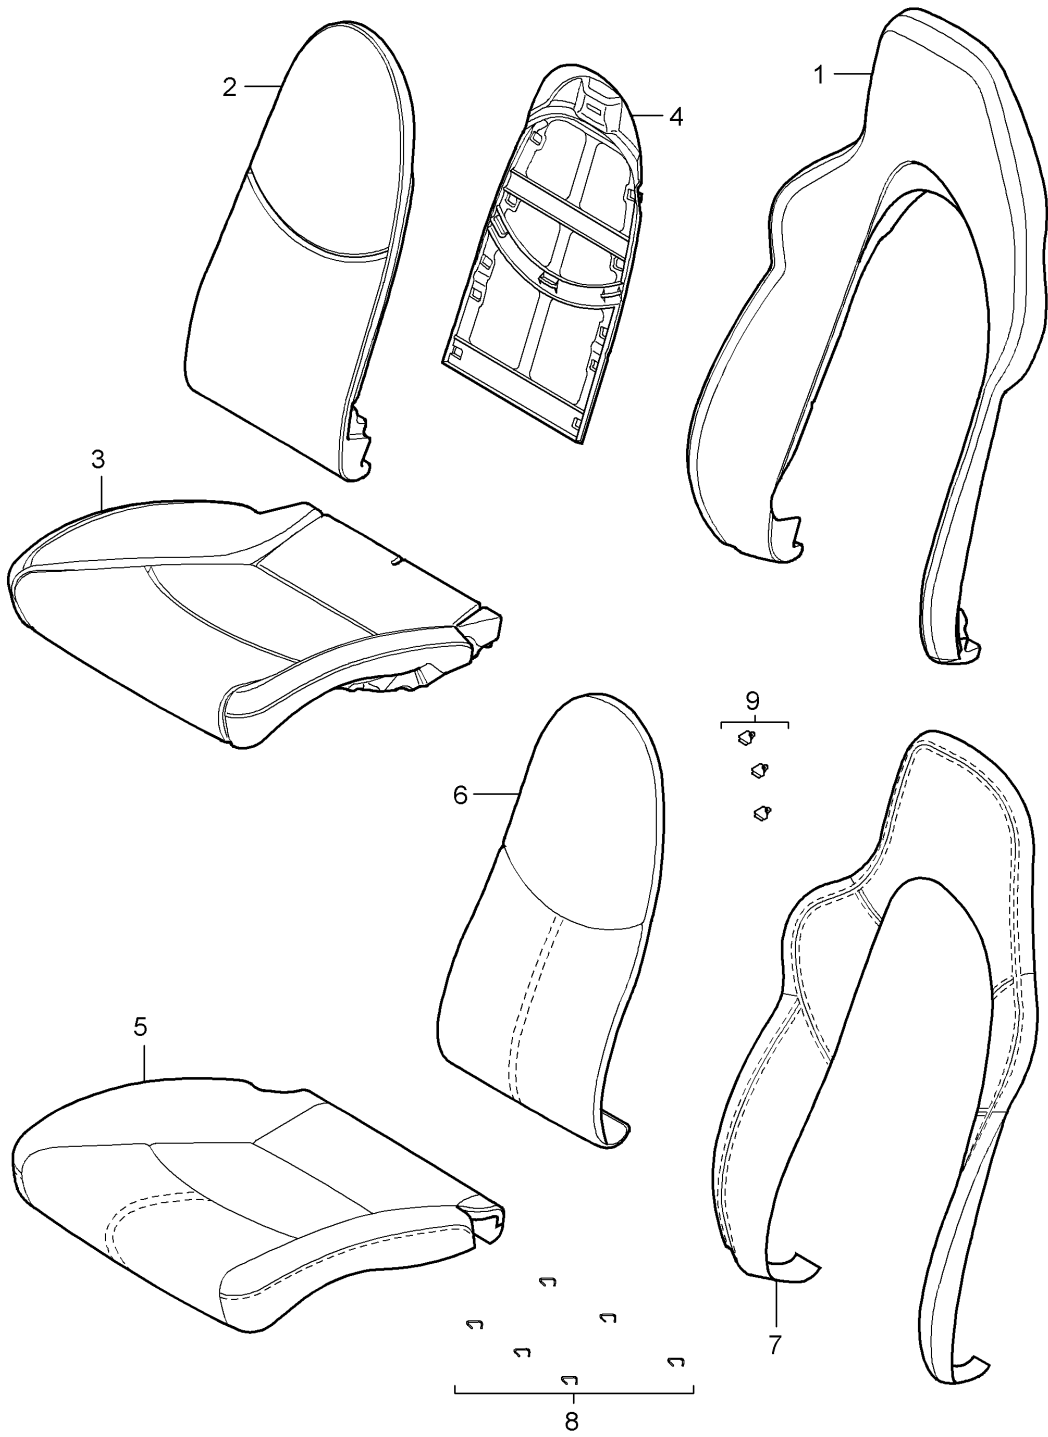

Model: 997 05

Model life 2005>>2008