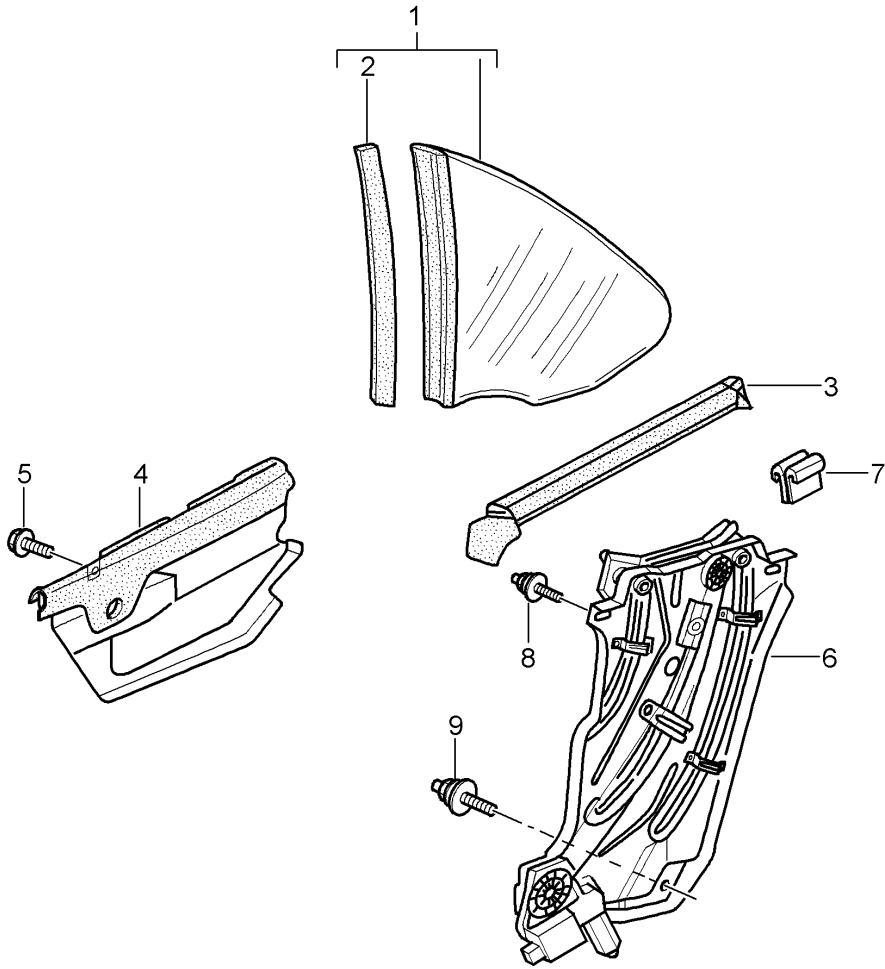

Model: 997 05

Model life 2005>>2008

Pos	Part Number	Description	Remark	Qty	Model
19	999 190 464 30	Pop rivet 3 X 3,5		X	TARGA
20	999 190 185 30	Pop rivet 3,9 X 9,5		X	TARGA
21	997 545 901 00	Seal for rear window		1	
22	000 043 305 35	2K pane adhesive set window glazing		1	

Model: 997 05

Model life 2005>>2008