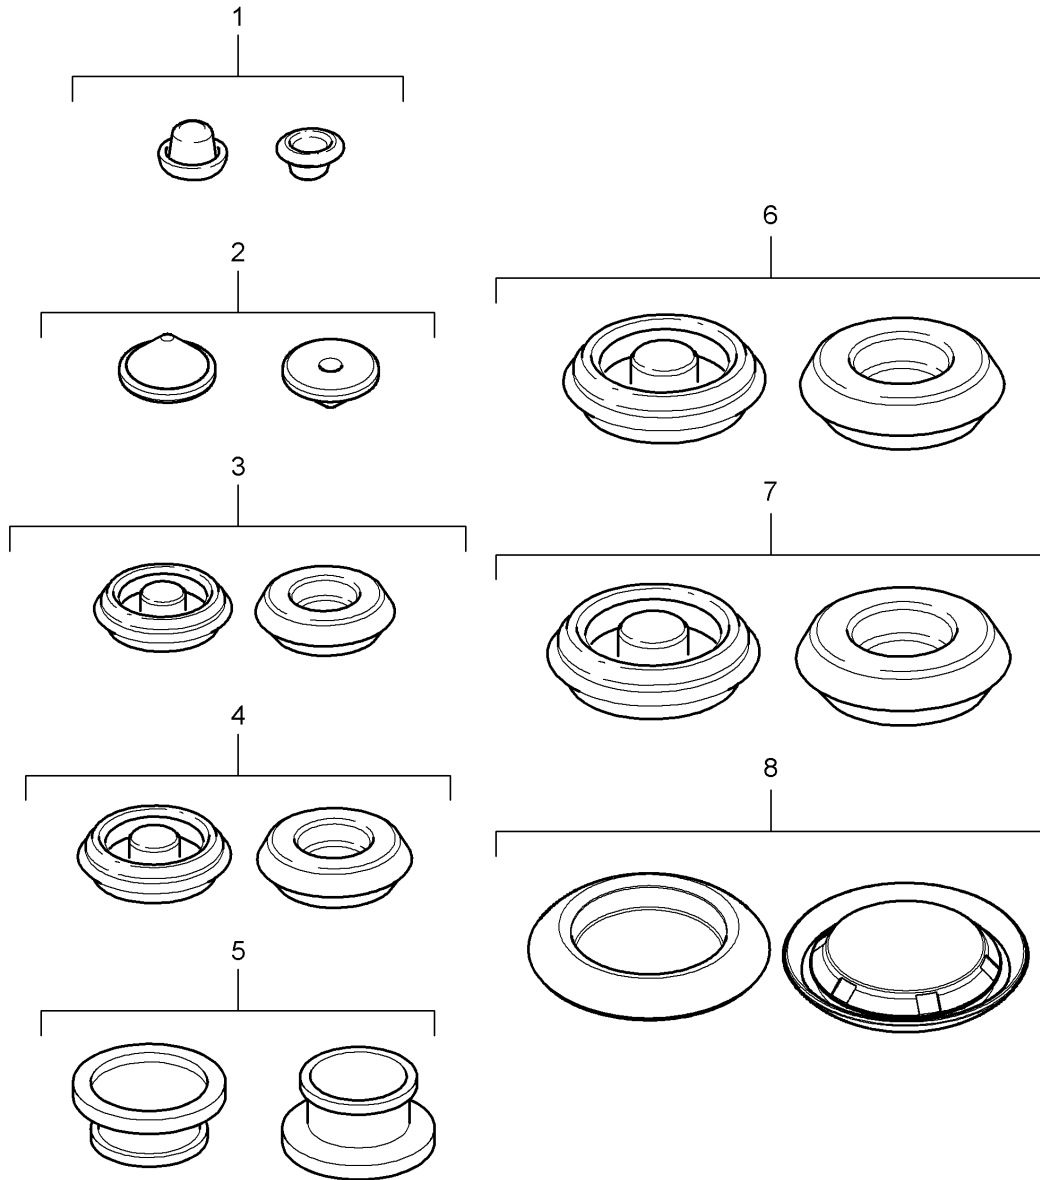

Model: 997 05

Model life 2005>>2008

Model: 997 05

Model life 2005>>2008

Pos	Part Number	Description	Remark	Qty	Model
1	999 703 462 40	Bungs Plane See workshop manual End cap 10 x 6,5		X	
2	999 703 421 40	Grommet 15 mm		X	
4	803 803 583 A	Bungs 20 x 30 Discontinued part		X	
4	999 703 196 40	End cap 20 x 30		X	
5	999 703 420 40	Bungs 20,3 x 30 x 11		X	
6	803 803 583	Rubber grommet 30 x 40 Discontinued part		X	
6	999 703 195 40	Rubber grommet 30 x 40		X	
7	999 703 433 40	Bungs 30 x 42		X	
8	999 703 454 40	Cover 55 x 70		X