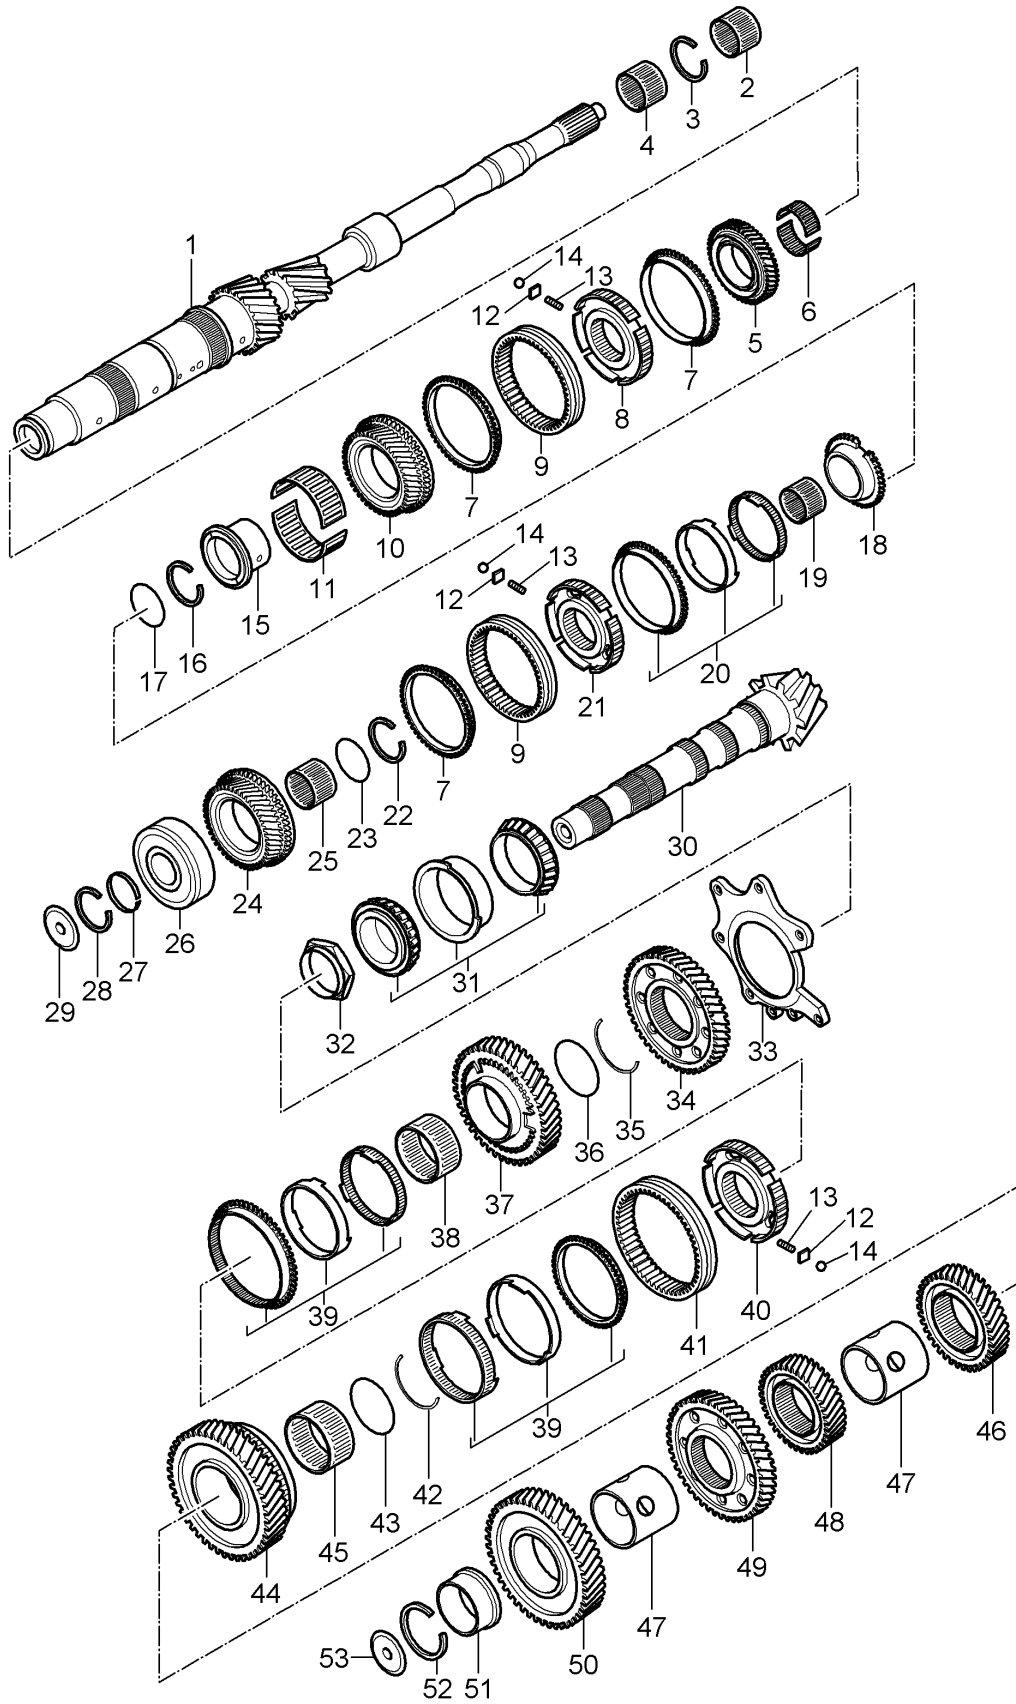

Model: 997 05

Model life 2005>>2008

Model: 997 05

Model life 2005>>2008

Pos	Part Number	Description	Remark	Qty	Model
-		gears and shafts see Technical information Group 3 Nr. 67/10			G9701, G9731
1		Input shaft see illustration:	303-000		
2	997 302 808 00	needle bearing for drive shaft		1	
3	997 302 931 00	1 set circlips		1	
4	997 302 801 00	Taper roller bearing		1	
5		Loose gear wheel 5th gear see illustration:	303-000		
6	997 302 925 00	Set needle bearing - 5th gear		1	
7	997 304 211 02	synchronizer ring 4-speed 5-speed 6th gear		3	
8	997 304 221 01	Guide sleeve 5th and 6th gear		1	
9	997 304 231 00	Shift collar		2	
10		Loose gear wheel 6th gear see illustration:	303-000		
11	997 302 926 00	Set needle bearing - 6th gear		1	
12	997 304 251 00	Follower		9	
13	997 304 261 00	Pressure spring		12	
14	997 304 271 00	ball		9	
15	997 302 266 00	inner ring 5th and 6th gear		1	
16	997 302 932 00	1 set circlips		1	
17	997 302 233 00	Spacer ring 3rd gear		1	
18	997 302 083 01	Loose gear wheel 3rd gear see illustration:	303-000		
19	997 302 923 00	Set needle bearing - 3rd gear		1	
20	997 304 611 05	Set synchronizer ring 3rd gear		1	
21	997 304 221 00	Guide sleeve 3. + 4. Gang		1	
22	997 302 933 00	1 set circlips 4th speed		1	
23	997 302 234 00	Spacer ring 4th speed		1	
24	997 302 084 00	Loose gear wheel 4th speed see illustration:	303-000		
25	997 302 924 00	Set needle bearing - 4th speed		1	
26	997 302 802 00	Taper roller bearing		1	
27	997 301 902 00	Set snap ring		1	
28	997 302 934 00	1 set circlips		1	