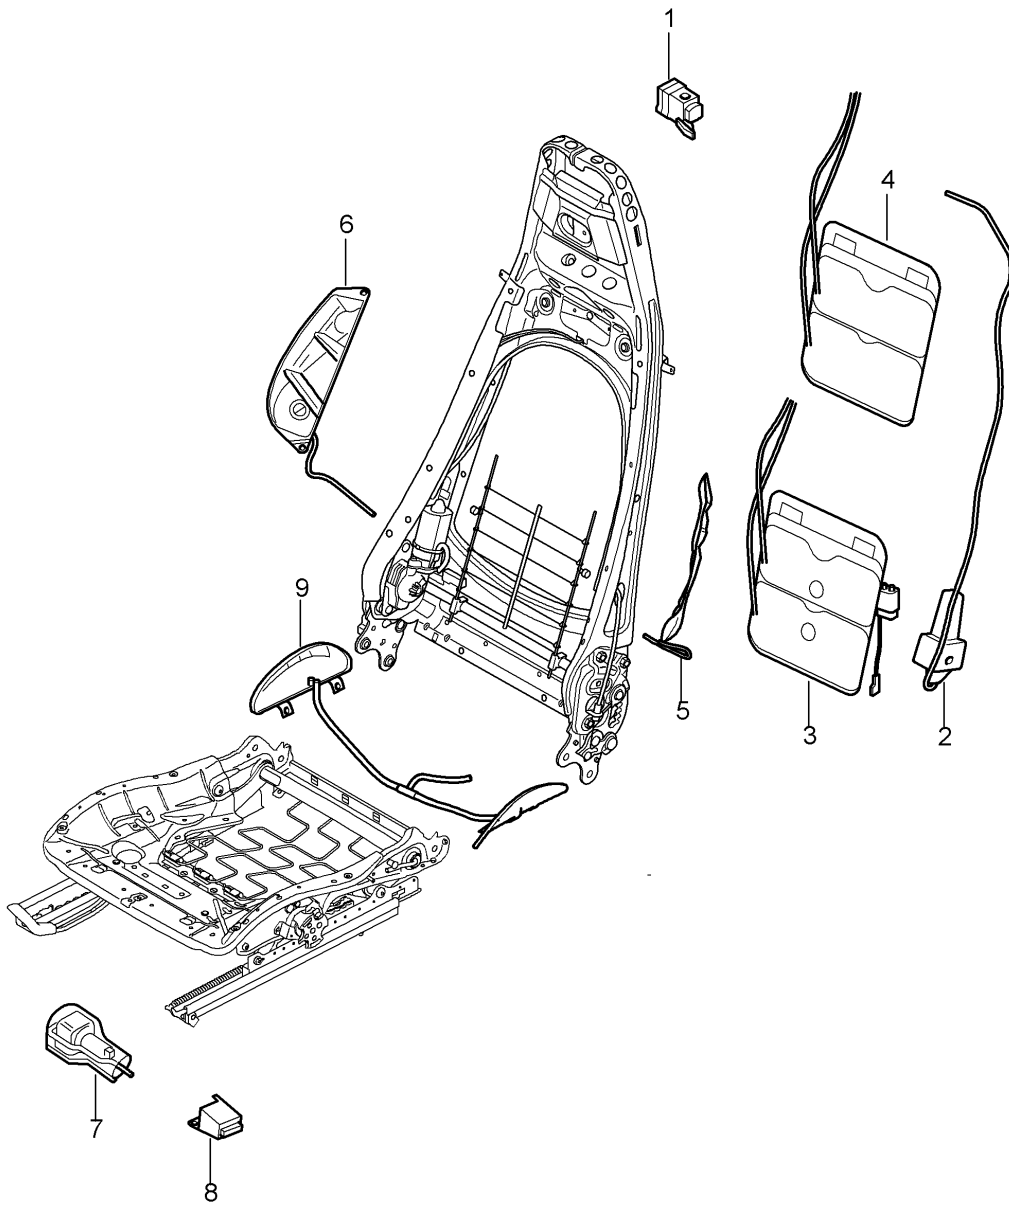

Model: 997 05

Model life 2005>>2008

Pos	Part Number	Description	Remark	Qty	Model
10	997 521 797 00	Inner spring tension spring		1	
11	997 521 885 00	Release backrest Foam part	upper	1	PR:375,376, 377,378
12	997 521 887 01	Head restraint Foam part	center	1	PR:377,378
13	997 521 887 00	Head restraint Electric Foam part	center	1	PR:375,376
14	997 521 335 01	Head restraint Trim	left	1	
		Mounting component	inner		
(14)	997 521 335 01 D07	Volcano grey			
	997 521 336 01	Trim	right	1	
		Mounting component	inner		
	997 521 336 01 D07	Volcano grey			
15	999 073 375 09	Screw Mount backrest		4	
16	999 073 306 09	Seat frame Screw Mount Side airbag unit		2	

Model: 997 05

Model life 2005>>2008