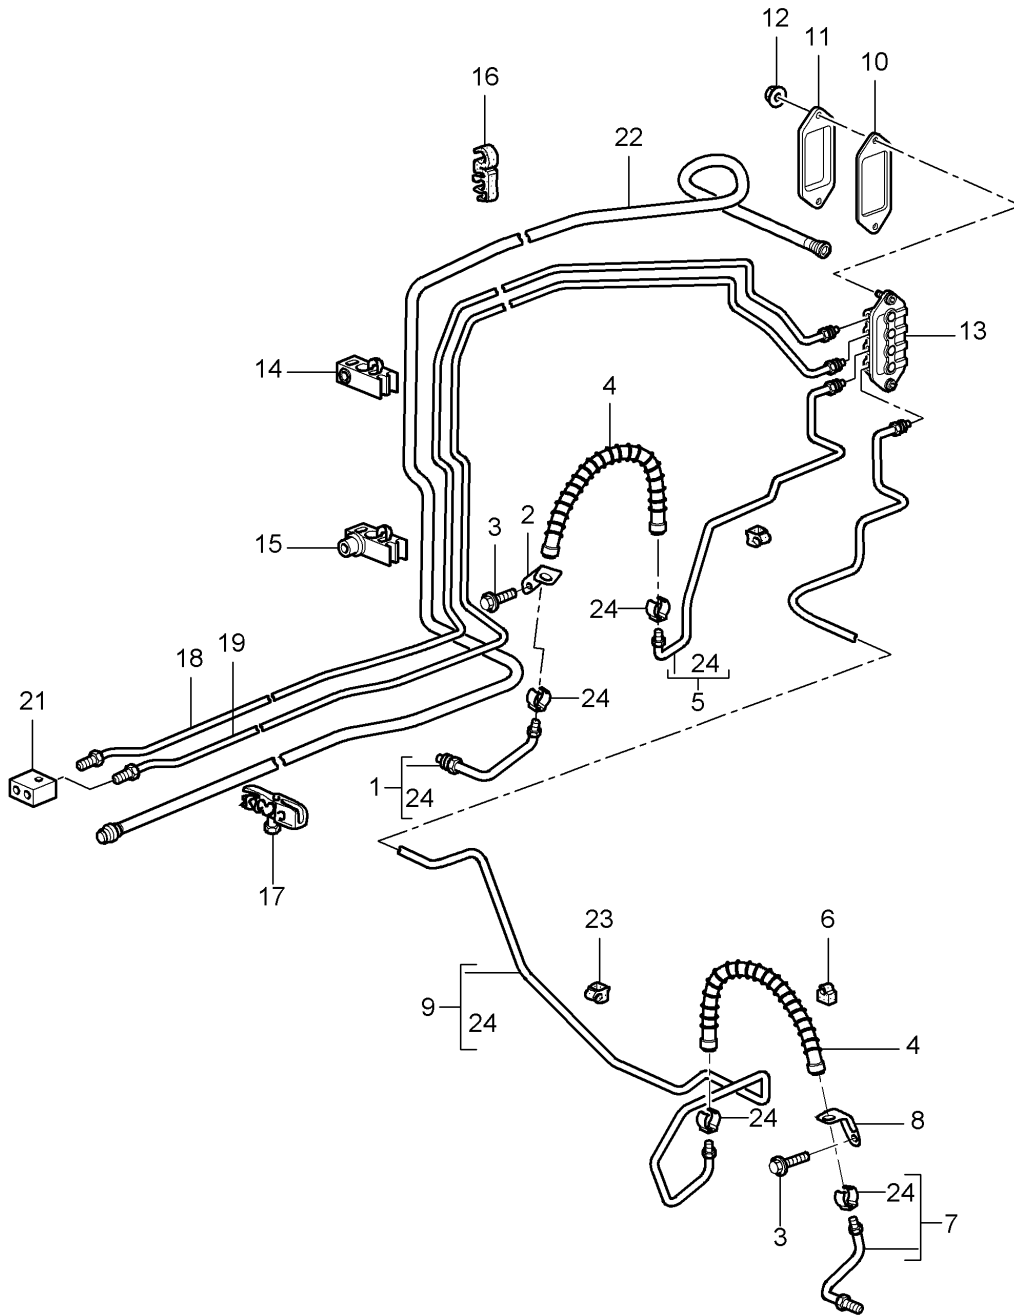

Model: 997 05

Model life 2005>>2008