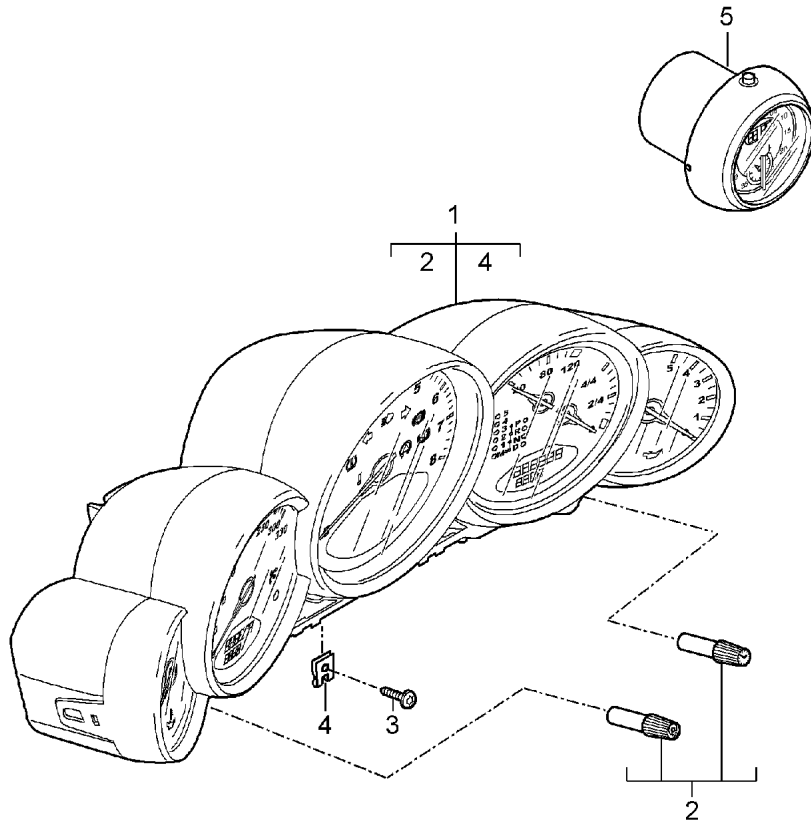

Model: 997 05

Model life 2005>>2008

Pos	Part Number	Description	Remark	Qty	Model
		Rear light			
		Licence plate light			
		Additional brake light			
1	997 631 485 03	Tail light housing	left	1	
(1)	997 631 486 03	Tail light housing	right	1	
(1)	997 631 981 00	Rear light (complete)	left	1	PR:XXF
(1)	997 631 982 00	D - MJ 2008>> - MJ 2008 Rear light (complete)	right	1	PR:XXF
		D - MJ 2008>> - MJ 2008			
2	997 631 436 00	Wire set		2	
3	997 631 451 00	ventilation union		4	
4	997 631 463 01	Bracket	left	1	
(4)	997 631 464 01	Bracket	right	1	
5	900 146 075 09	Screw M 6 X 12		2	
6	997 631 471 00	Support		2	
7	900 631 018 90	bulb 21 W white		1	
7	900 631 021 90	Back-up light bulb 21 W yellow		1	
7	900 631 022 90	Turn signal indicator bulb 21/5 W		1	
7	900 631 017 90	Tail light bulb 21/4 W		1	
7	900 631 017 91	Rear fog light Tail light bulb 21/4 W		1	
8	997 631 620 01	Brake light Tail light		2	
8	997 631 620 02	Licence plate light Discontinued part		2	
9	900 631 025 90	Licence plate light bulb 12V 5W		2	
10	997 631 050 04	Additional brake light		1	COUPE/TARGA
(10)	997 631 054 03	Additional brake light		1	CABRIO
11	997 631 203 00	Clip		6	COUPE/TARGA
12	997 631 051 01	Additional brake light in Spoiler See technical information GR. 9 , NR. 8/04		1	
12	997 631 051 02	No longer use the part here Additional brake light in Spoiler		1	
12	997 631 051 04	No longer use the part here Additional brake light in Spoiler		1	

Model: 997 05

Model life 2005>>2008