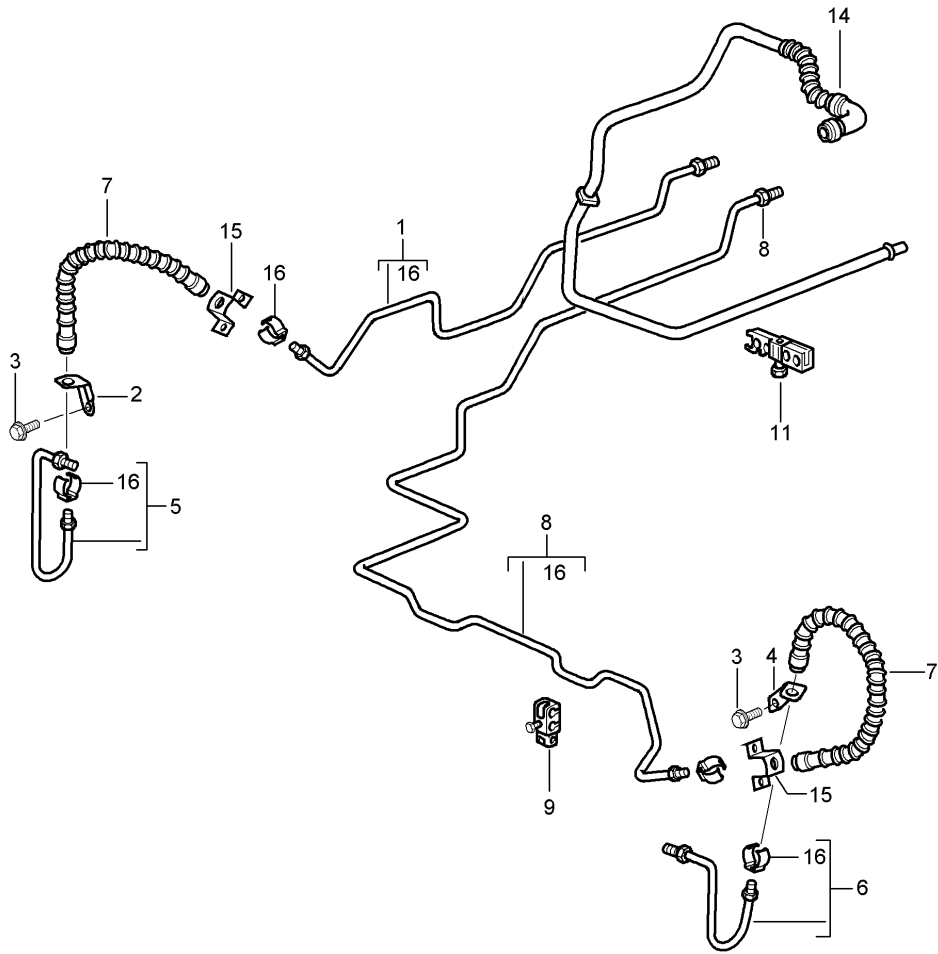

Model: 997 05 Model life 2005>>2008

Pos	Part Number	Description	Remark	Qty	Model
				1	CARRERA 4S
				1	TARGA
				1	TARGA S
10	997 355 753 00	Reinforcement		1	
11	997 355 752 00	Seal		1	
12	900 380 015 09	Hexagon nut M 6		3	
		Discontinued part			
(12)	900 380 015 01	Hexagon nut M 6		3	
13	997 355 650 00	Intermediate piece		1	
14	996 355 545 00	Bracket		3	
15	996 355 549 00	Bracket		1	
16	996 355 547 01	Bracket		2	
17	996 355 543 00	Bracket		1	
18	997 355 177 01	Brake line		1	
19	997 355 179 01	Brake line		1	
		Discontinued part			
19	997 355 179 10	Brake line		1	
		Discontinued part			
19	997 355 179 11	Brake line		1	
21	996 355 760 31	Connecting piece		1	
22	997 355 571 01	Vacuum line		1	
-	999 702 289 40	Grommet		1	
		Wheel housing			
23	999 651 331 40	Cable holder		5	
24	997 355 331 00	retaining spring for Brake hose		X	

Model: 997 05

Model life 2005>>2008