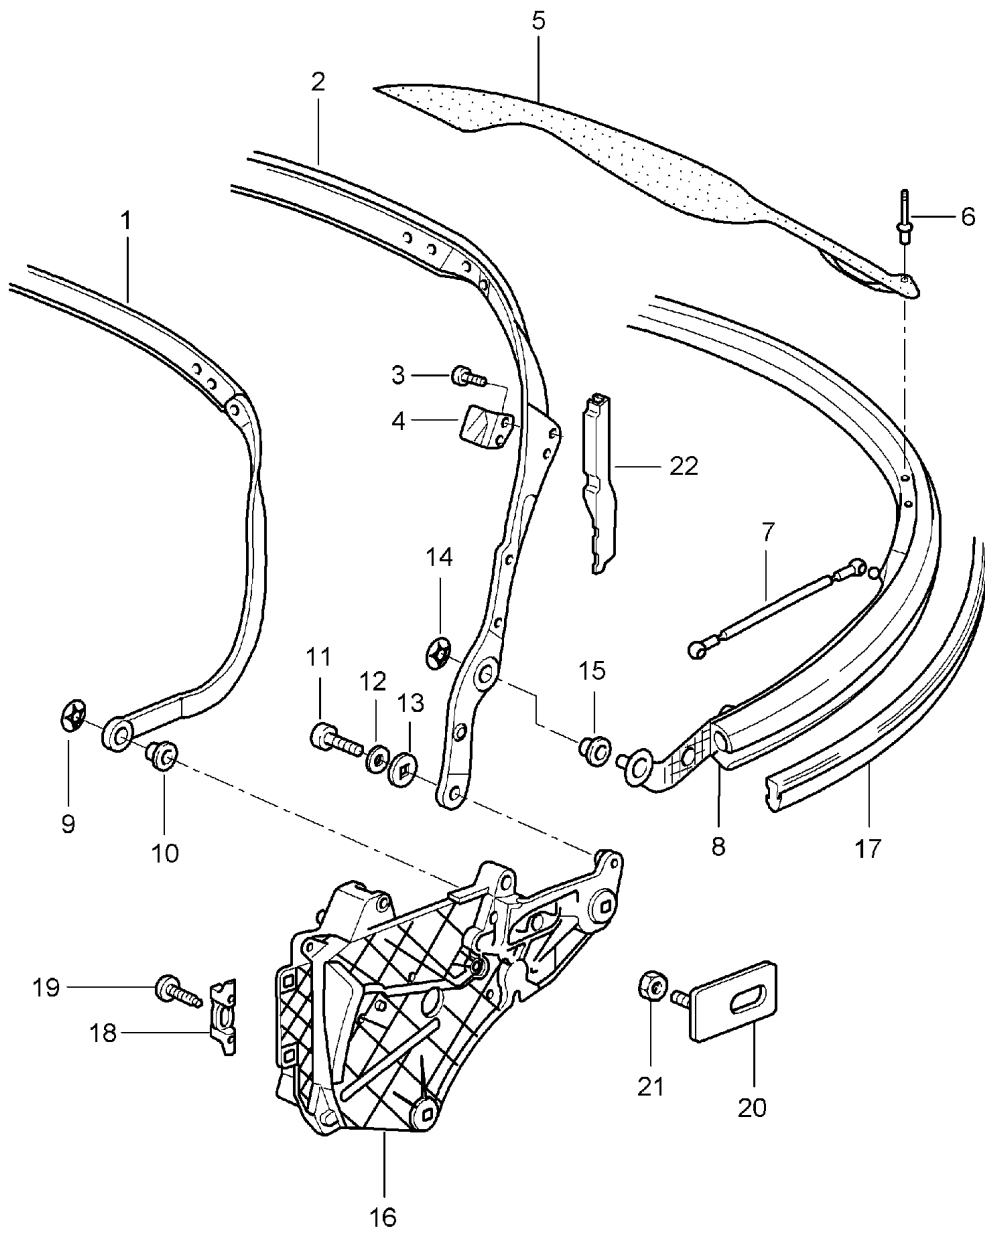

Model: 997 05

Model life 2005>>2008

Model: 997 05

Model life 2005>>2008

Pos	Part Number	Description	Remark	Qty	Model
		top frame			
		Individual parts			
1	996 561 042 01	Roof arch		1	
2	996 561 037 00	Main bracing		1	
3	900 146 003 02	fillister hd. bolt		6	
4	996 561 959 00	Thrust wedge		2	
5	997 561 089 02	tensioning strap	left	1	
(5)	997 561 090 01	tensioning strap	right	1	
6	999 190 446 30	Pop rivet		X	
7	996 561 191 00	tension wire	lower	2	
8	996 561 041 01	Roof arch		1	
9	996 561 645 00	fuse		4	
10	999 924 122 40	bush		4	
11	999 073 195 09	fillister hd. bolt		2	
12	900 151 006 09	Washer		2	
13	999 924 131 30	Washer		2	
14	996 561 645 00	fuse		4	
15	999 924 122 40	bush		X	
16	996 561 443 00	Convertible top support	left	1	
(16)	996 561 444 00	Convertible top support	right	1	
-	999 075 065 09	Hexagon bolt m 8 x 35		6	
17	996 561 693 00	Gaskets for Roof arch POS.8		1	
18	996 561 735 02	adjusting washer		2	
19	999 073 138 09	Screw Discontinued part		2	
20	996 561 715 00	Bracket		2	
21	999 084 630 09	Hexagon nut		2	
22	996 561 259 00	Seal	left	1	
(22)	996 561 260 00	Seal	right	1