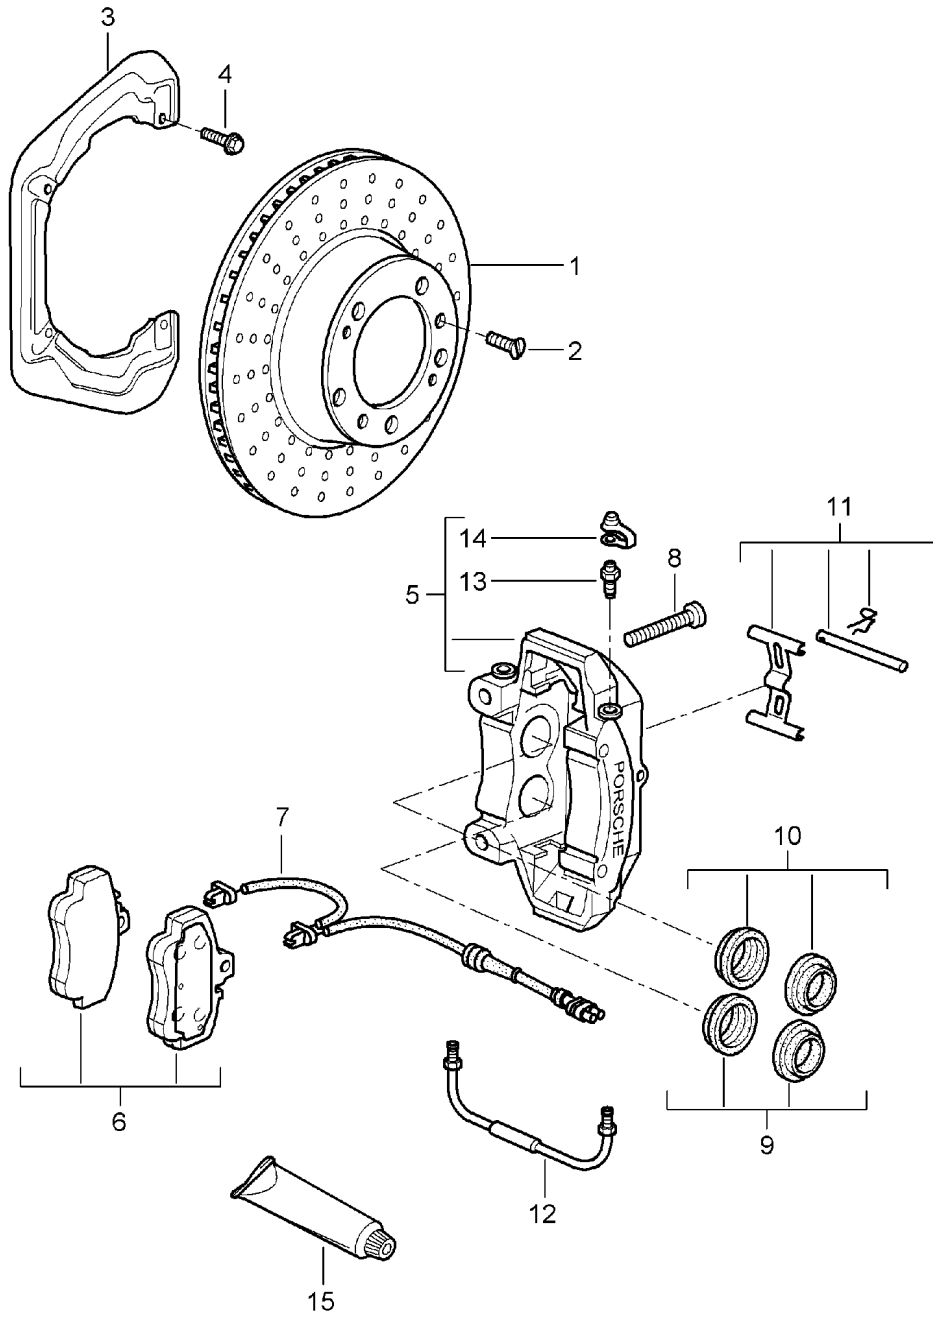

Model: 997 05

Model life 2005>>2008