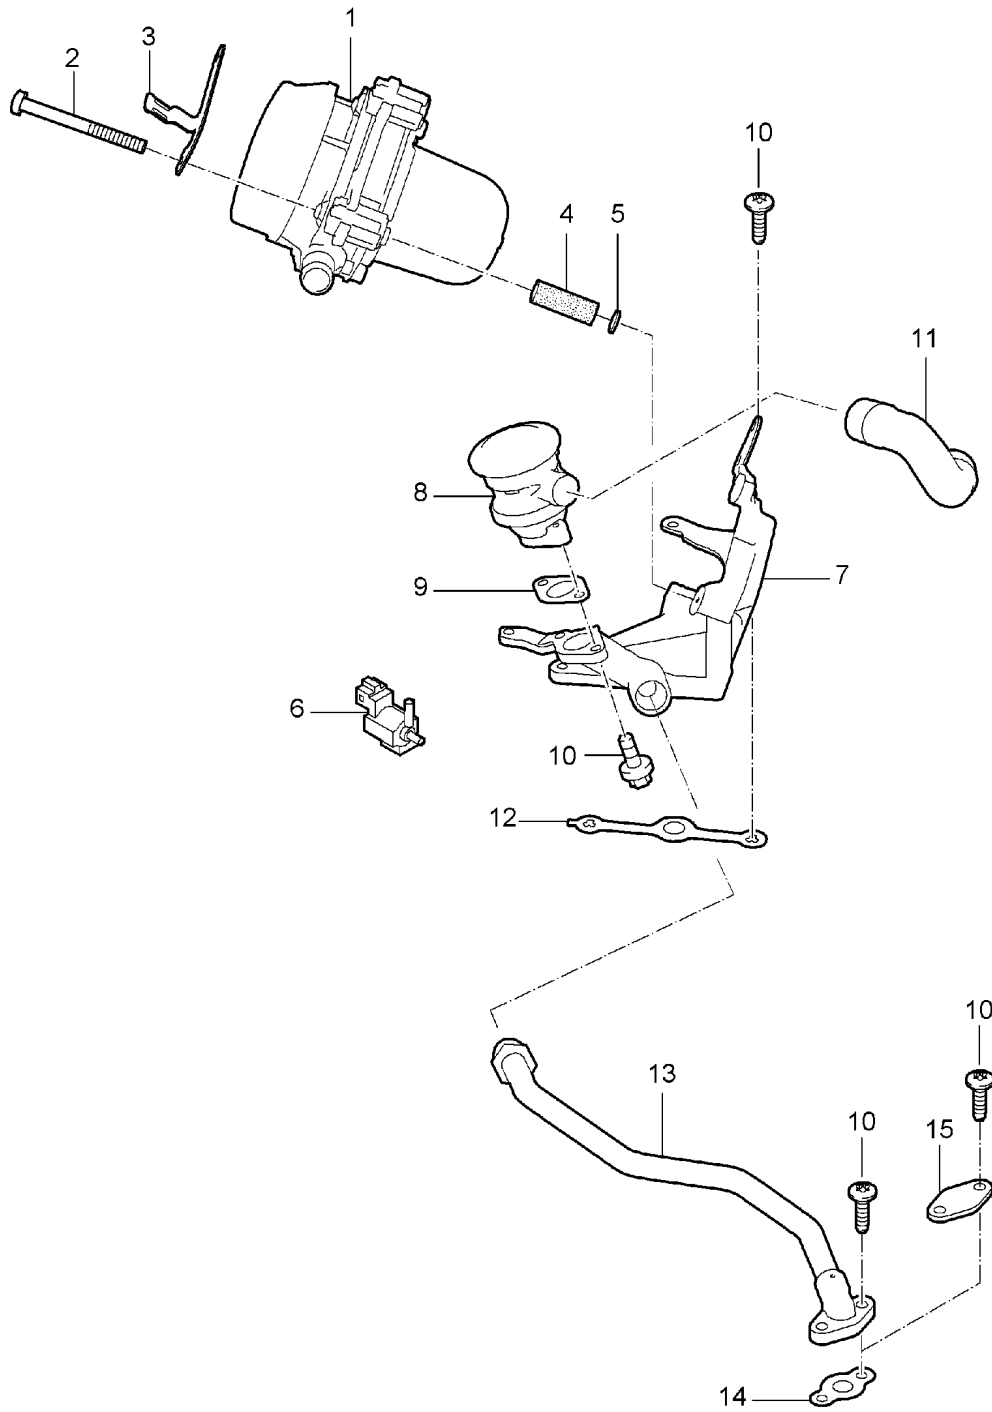

Model: 997 05

Model life 2005>>2008

Model: 997 05

Model life 2005>>2008

Pos	Part Number	Description	Remark	Qty	Model
1	997 605 104 00	Air injection Secondary pump D >> - MJ 2007		1	9701,9605 PR:661
(1)	997 605 104 02	Secondary pump D - MJ 2008>>		1	PR:661
2	955 113 325 00	fillister hd. bolt M 6 X 50		2	9701
(2)	955 113 325 00	fillister hd. bolt M 6 X 50		3	PR:661
3	997 110 429 02	Bracket Tank ventilation		1	9701
(3)	997 110 429 40	Bracket Tank ventilation		1	9701+ PR:X51
4	999 703 868 40	Rubber bush 8,76 X 33,3		3	PR:661
5	999 209 077 02	spacer sleeve 6,5 X 1 Discontinued part		2	9701
5	999 209 077 01	spacer sleeve 6,5 X 1		2	9701
(5)	999 209 077 02	spacer sleeve 6,5 X 1 Discontinued part		3	PR:661
5	999 209 077 01	spacer sleeve 6,5 X 1		2	9701
6	996 605 123 01	Change-over valve		1	
7	997 113 137 01	Console Secondary pump		1	
8	948 113 203 51	Valve		1	PR:661
9	993 113 258 51	Seal		1	PR:661
10	999 073 344 04	flat round head bolt M 6 X 20		5	
(10)	999 073 344 04	flat round head bolt M 6 X 20		7	PR:661
11	997 113 339 02	Hose		1	PR:661
12	997 113 233 01	Seal Console		1	PR:661
(12)	997 113 233 02	Seal Console		1	
13	997 113 117 01	Connecting line		1	PR:661
14	996 113 213 51	Seal		1	
15	997 113 340 00	End cap		1