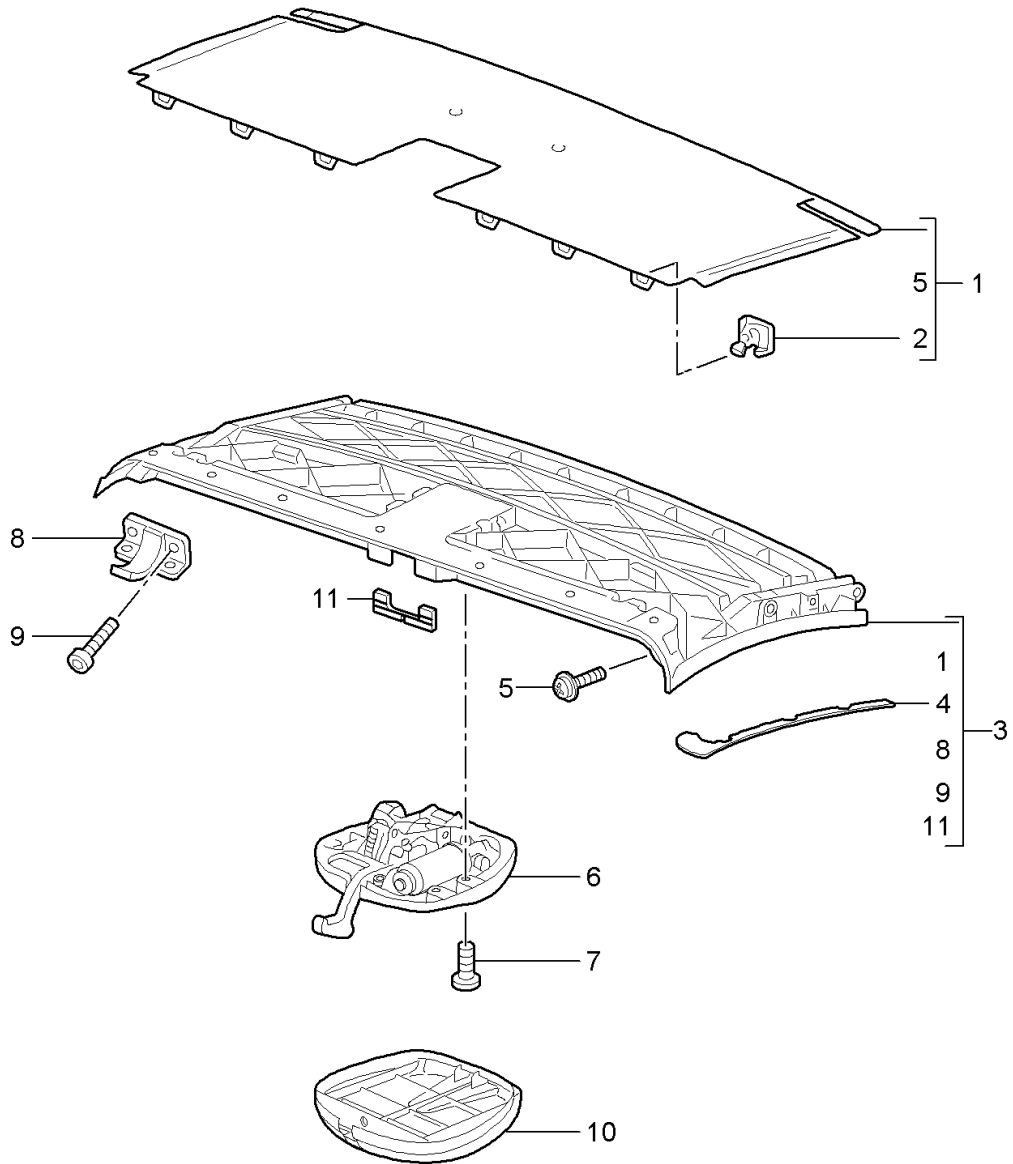

Model: 997 05

Model life 2005>>2008

Pos	Part Number	Description	Remark	Qty	Model
25	999 073 262 09	retaining frame Torx screw M 5X14		10	
26	996 562 455 01	Seal		1	
27	996 562 331 00	Seal		1	
-	000 043 207 25	activator 1 Liter See workshop manual 600649	also use:	1	
28	997 562 329 00	Glass roof		1	
29	996 562 903 00	1 set of spacers		1	
30	996 562 907 00	Trim	left	1	
(30)	996 562 908 00	Trim	right	1	
31	997 562 443 00	Seal Centre piece		1	
32	999 703 100 40	Stop buffer Rear lid		2	
33	997 562 441 00	Trim Rear window	lower	1	
34	996 562 415 00	strip Clamping strip for Trim		1	
36	999 084 456 09	Hexagon nut M6		3	
37	999 073 264 09	fillister hd. bolt M6x10		2	

Model: 997 05

Model life 2005>>2008