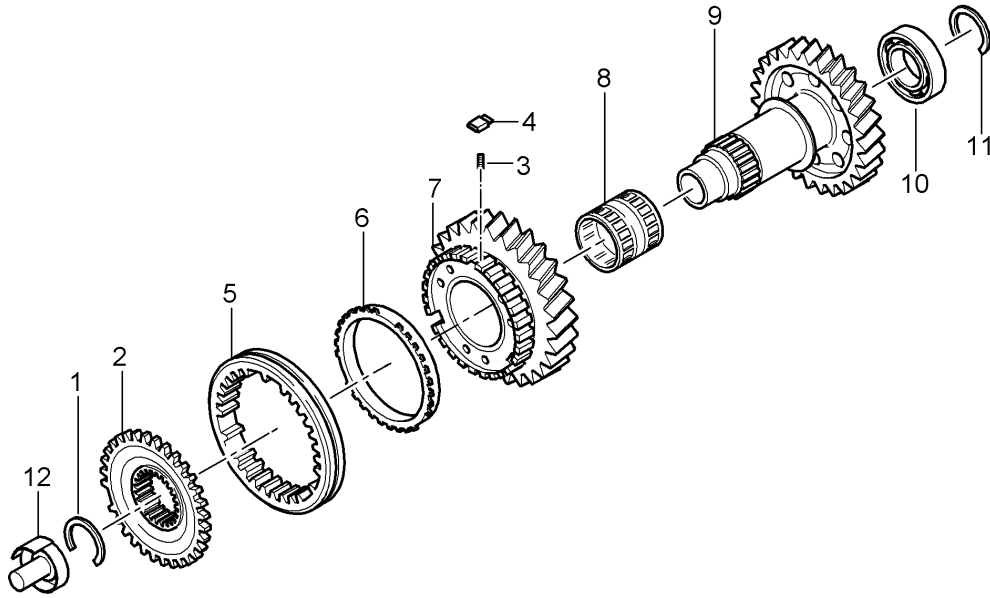

Model: 997 05

Model life 2005>>2008

Model: 997 05

Model life 2005>>2008

Pos	Part Number	Description	Remark	Qty	Model
1	997 302 938 00	Reverse gear 1 set circlips		1	G9701, G9731
2	997 304 201 00	Reverse gear Clutch body		1	
3	997 304 261 00	Reverse gear Pressure spring		12	
4	997 304 251 01	Reverse gear Follower		3	
5	997 304 231 01	Reverse gear Shift collar		1	
6	997 304 211 01	Reverse gear synchronizer ring		1	
7		Reverse gear Reversing gear			
8	997 302 806 00	see illustration: needle bearing -	303-000	1	
9		reverse gear idler spindle reverse gear idler spindle			
10	997 302 805 00	see illustration: grooved ball bearing	303-000	1	
11	997 302 937 00	reverse gear idler spindle 1 set circlips		1	
12	997 301 060 00	reverse gear idler spindle Bearing set		1	
		reverse gear idler spindle