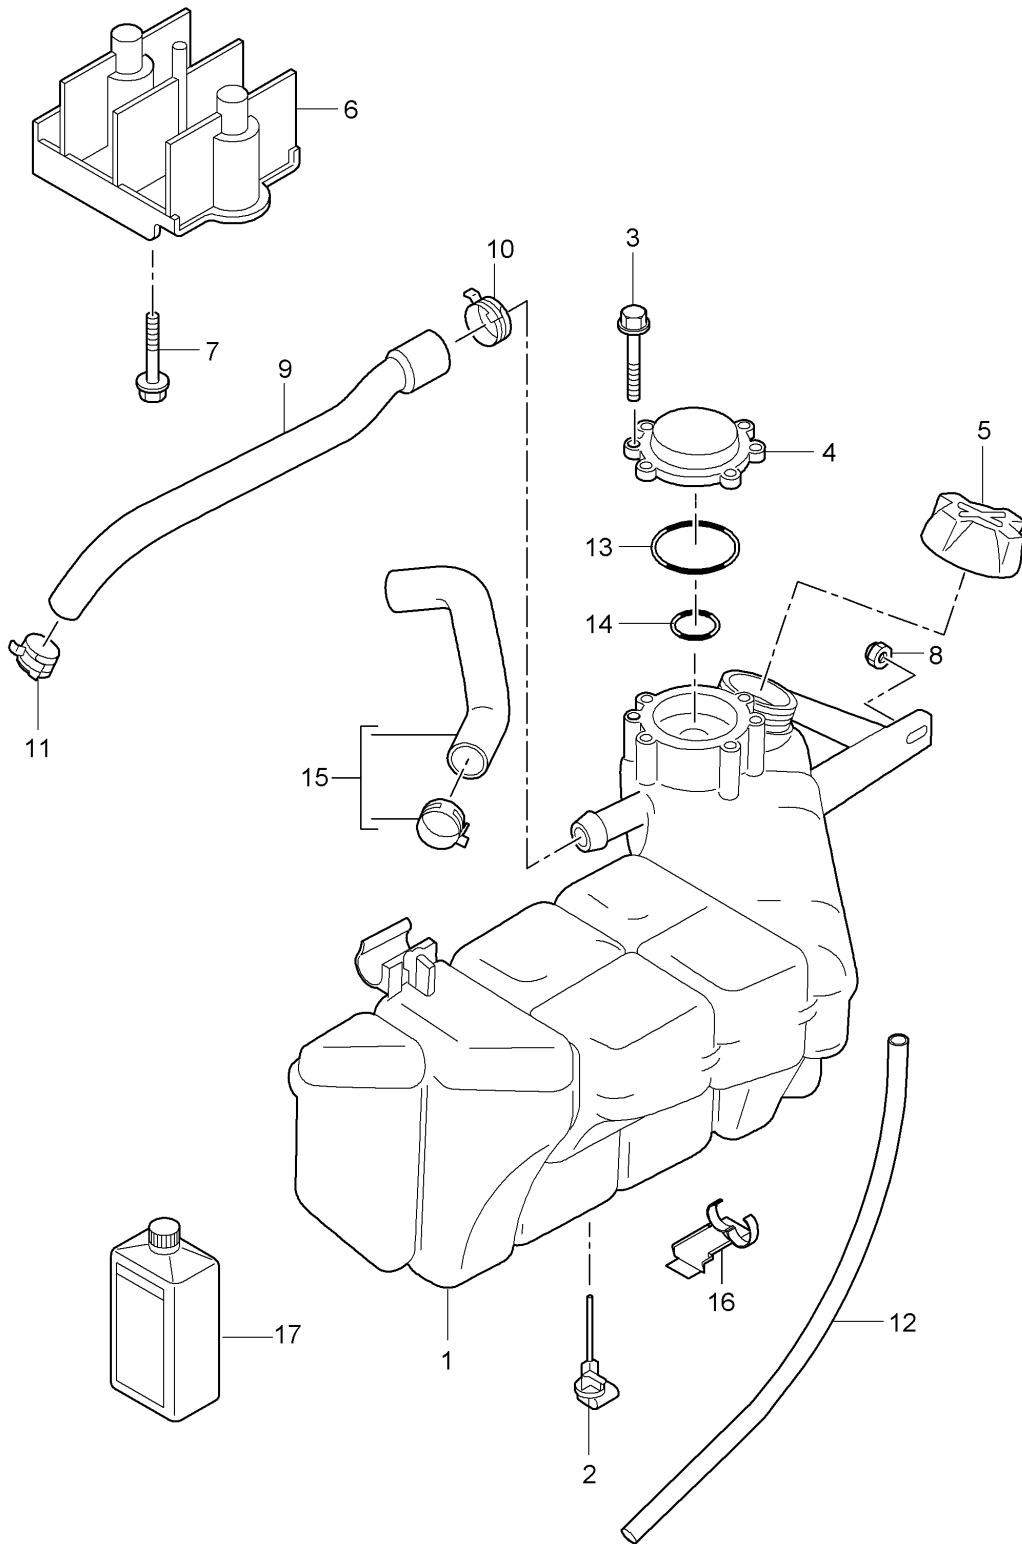

Model: 997 05

Model life 2005>>2008

Pos	Part Number	Description	Remark	Qty	Model
		Radiator	center		9701,9605+ PR:249
1	997 106 037 02	Radiator		1	
2	997 504 487 00	Retaining frame	upper	1	
3	997 504 485 00	Retaining frame	lower	1	
4	997 106 437 00	Rubber bush		4	
5	900 378 035 01	Hexagon bolt M 6 X 16		2	
6	999 591 882 02	panel nut M 6		2	
6	999 591 882 01	Discontinued part panel nut M 6		2	
7	900 378 074 09	Hexagon bolt M 8 X 16		4	
8	999 591 869 02	panel nut M 8		4	
9	997 575 141 00	Air guide Radiator	center	1	
10	997 106 639 03	Water hose Return line		1	
11	997 106 638 03	Water hose Supply		1	
12		see illustration:	105-015	X	

Model: 997 05

Model life 2005>>2008