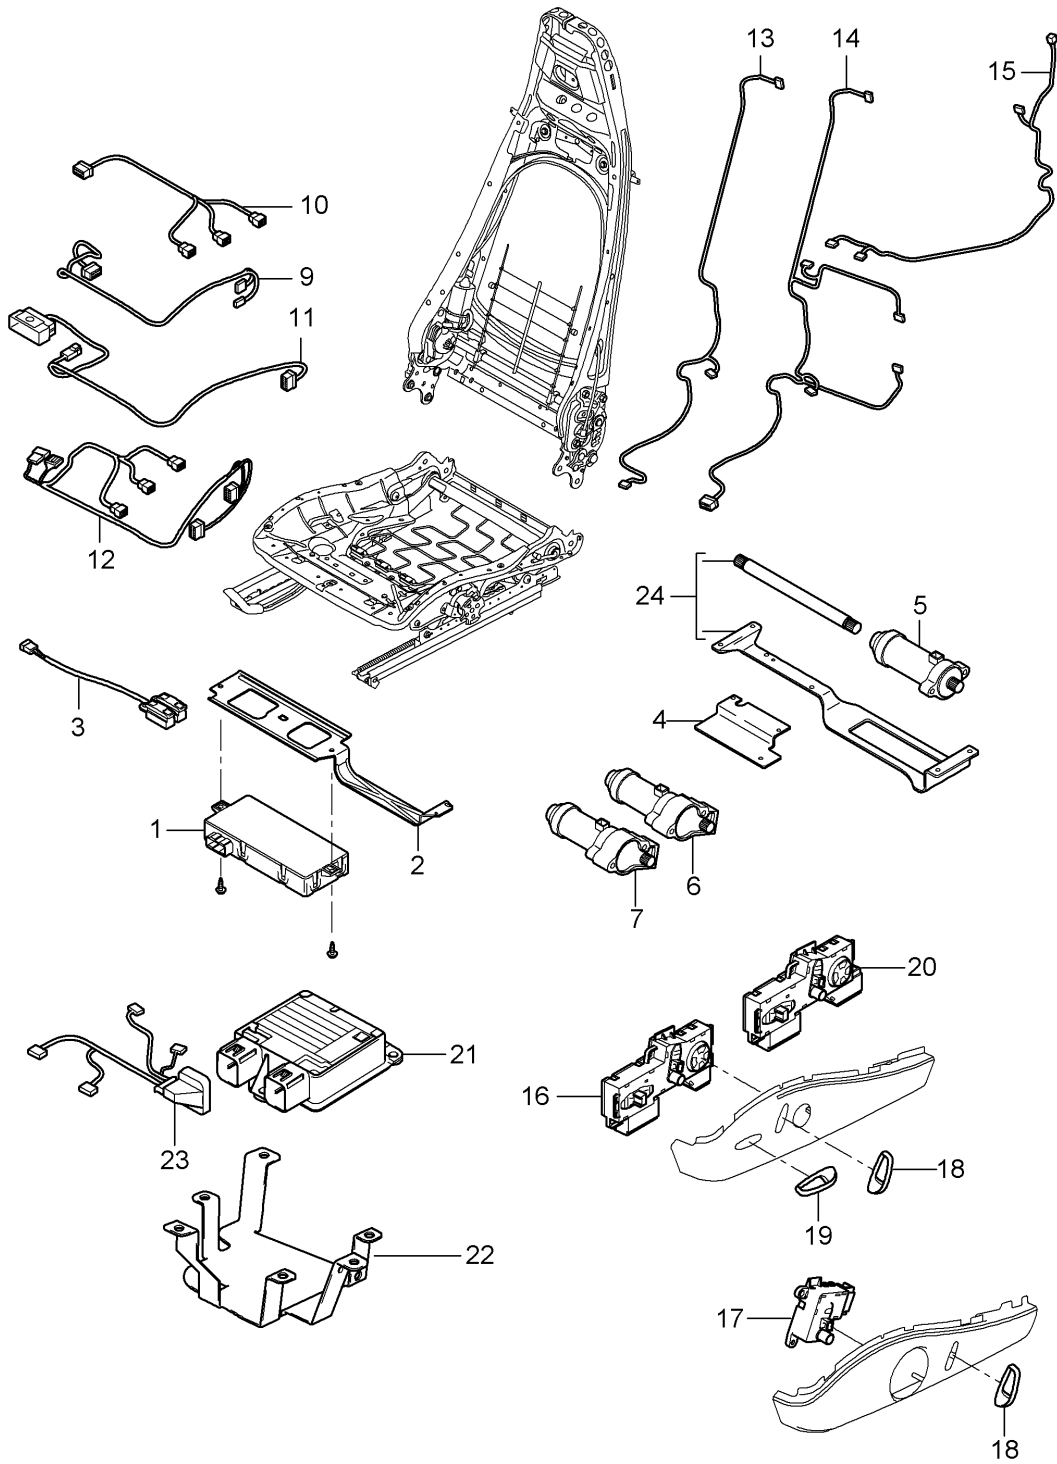

Model: 997 05

Model life 2005>>2008