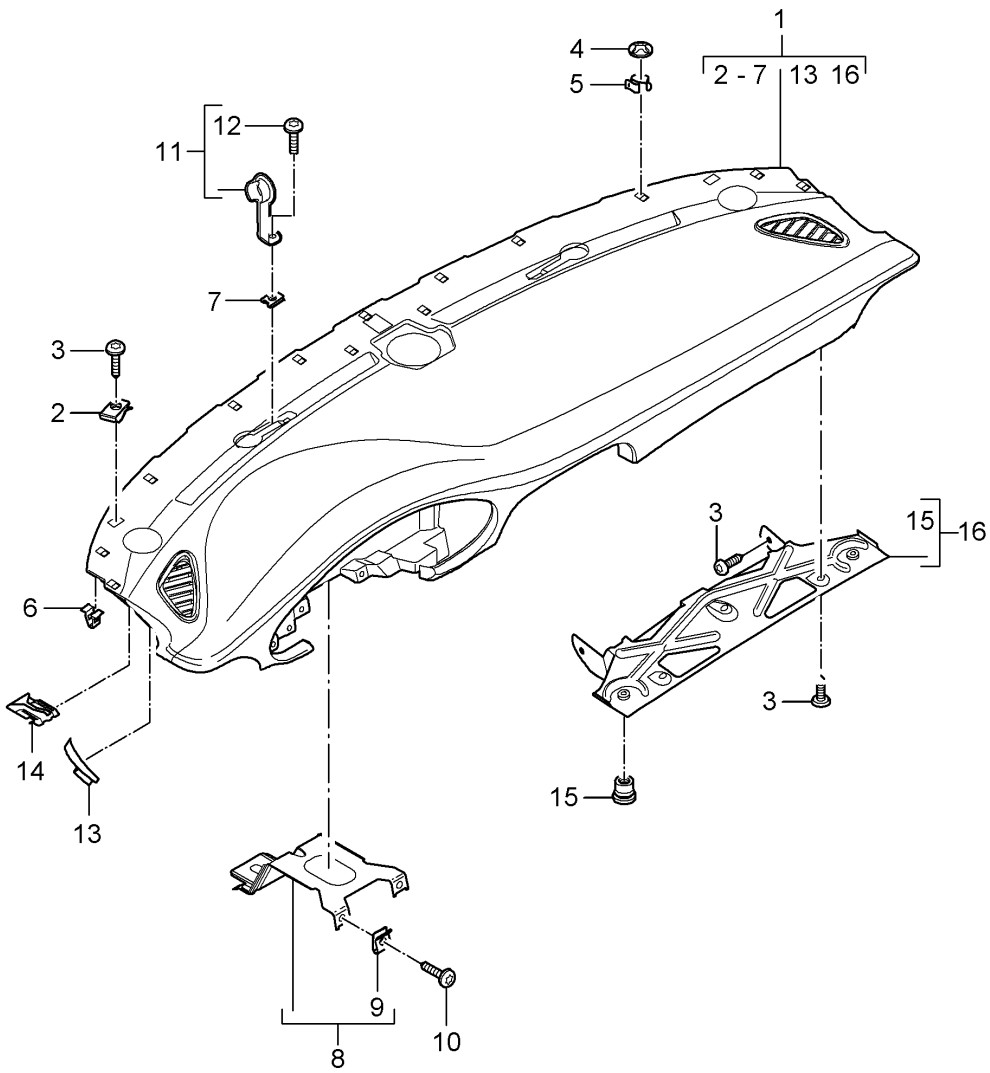

Model: 997 05 Model life 2005>>2008

Pos	Part Number	Description	Remark	Qty	Model
1	997 556 605 00	Body Sound proofing 1 Sound absorber	left	1	CABRIO
(1)	997 556 606 00	Wheel housing Sound absorber	front right	1	
2	997 556 531 00	Wheel housing sound absorber for door	front	2	
2	997 537 551 00	D - MJ 2005>> - MJ 2005 sound absorber for door		2	
3	997 556 723 00	D - MJ 2006>> Sound absorber	lhd	1	PR:098
4	997 556 503 00	Firewall Insulation for floor		2	
5	997 556 507 01	sound absorb.for wheel housing	left	1	
(5)	997 556 508 01	sound absorb.for wheel housing	rear right	1	
6	997 556 511 00	sound absorber for rear panel	rear lower	1	
(7)	997 556 611 00	Sound absorber	left	1	
7	997 556 612 00	Convertible top tray Sound absorber	right	1	
8	997 556 711 01	Convertible top tray Sound absorber		1	
8	997 556 711 02	Engine bay D >> - MJ 2005 Sound absorber		1	
8	997 556 711 03	Engine bay D >> - MJ 2007 Sound absorber		1	
9	996 556 761 01	Engine bay D - MJ 2008>> retaining strip		1	
10	999 049 020 40	Engine bay Plastic nut		5	
(11)	997 556 657 01	T5/30 X 5,1 Sound absorber	left	1	
11	997 556 658 01	Wheel housing liner Sound absorber	rear right	1	
12	997 556 653 00	Wheel housing liner Sound absorber	rear	1	
13	997 556 521 00	Control units sound absorber for rear panel	upper	1	
14	997 556 634 00	Sound absorber		1	PR:680
15	997 537 553 00	Subwoofer sound absorber for door		4	
		Reinforcement D - MJ 2006>>			

Model: 997 05

Model life 2005>>2008