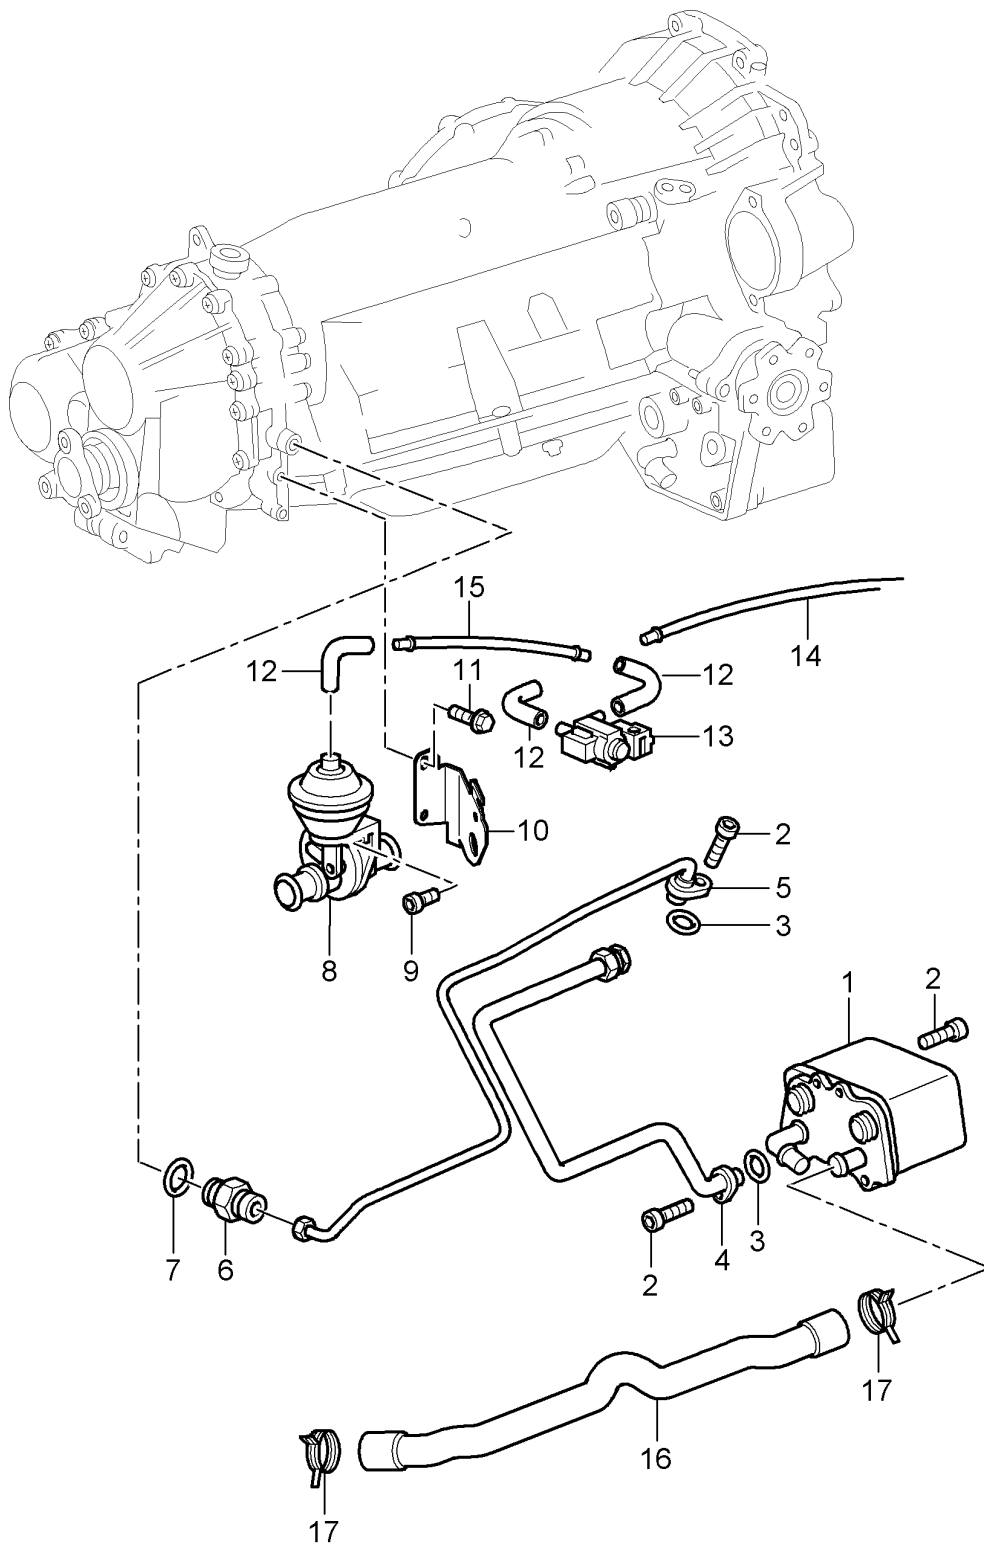

Model: 997 05

Model life 2005>>2008

Model: 997 05 Model life 2005>>2008

Pos	Part Number	Description	Remark	Qty	Model
		Tiptronic			A9701, A9731
		Atf cooler			
		Atf lines			
1	722 270 009 5	Atf cooler		1	
(1)	722 270 049 5	Atf cooler		1	
2	999 073 103 09	fillister hd. bolt		6	
		M 6 X 16			
3	029 997 184 8	seal ring		2	
		12,37 X 2,62			
4	722 270 089 6	Oil pipe		2	
5	722 270 079 6	Oil pipe		1	
6	000 997 117 1	Screwed socket		1	
7	900 123 005 30	seal ring		1	
		A 12 X 16			
8	928 574 573 03	Disc valve		1	
9	900 146 011 01	flat round head bolt		1	
		M 4 X 10			
10	997 106 533 00	Bracket		1	
11	900 378 036 01	Hexagon bolt		2	
		M 6 X 12			
12	928 574 717 05	Molded hose		3	
12	928 574 717 07	Molded hose		3	
		No longer use the part here			
12	9P1 129 487	Molded hose		3	
13	996 605 123 01	Change-over valve		1	
-	999 181 742 40	Pipe		X	
		4,0 X 1,0			
14		shorten to:	950 MM	1	
15		shorten to:	75 MM	1	
16	996 307 711 12	Water hose		1	
		Discontinued part			
16	996 307 711 13	Water hose		1	
17	999 512 656 09	Hose clamp		2	
		25 X 12			
18	999 707 388 40	O-ring		1