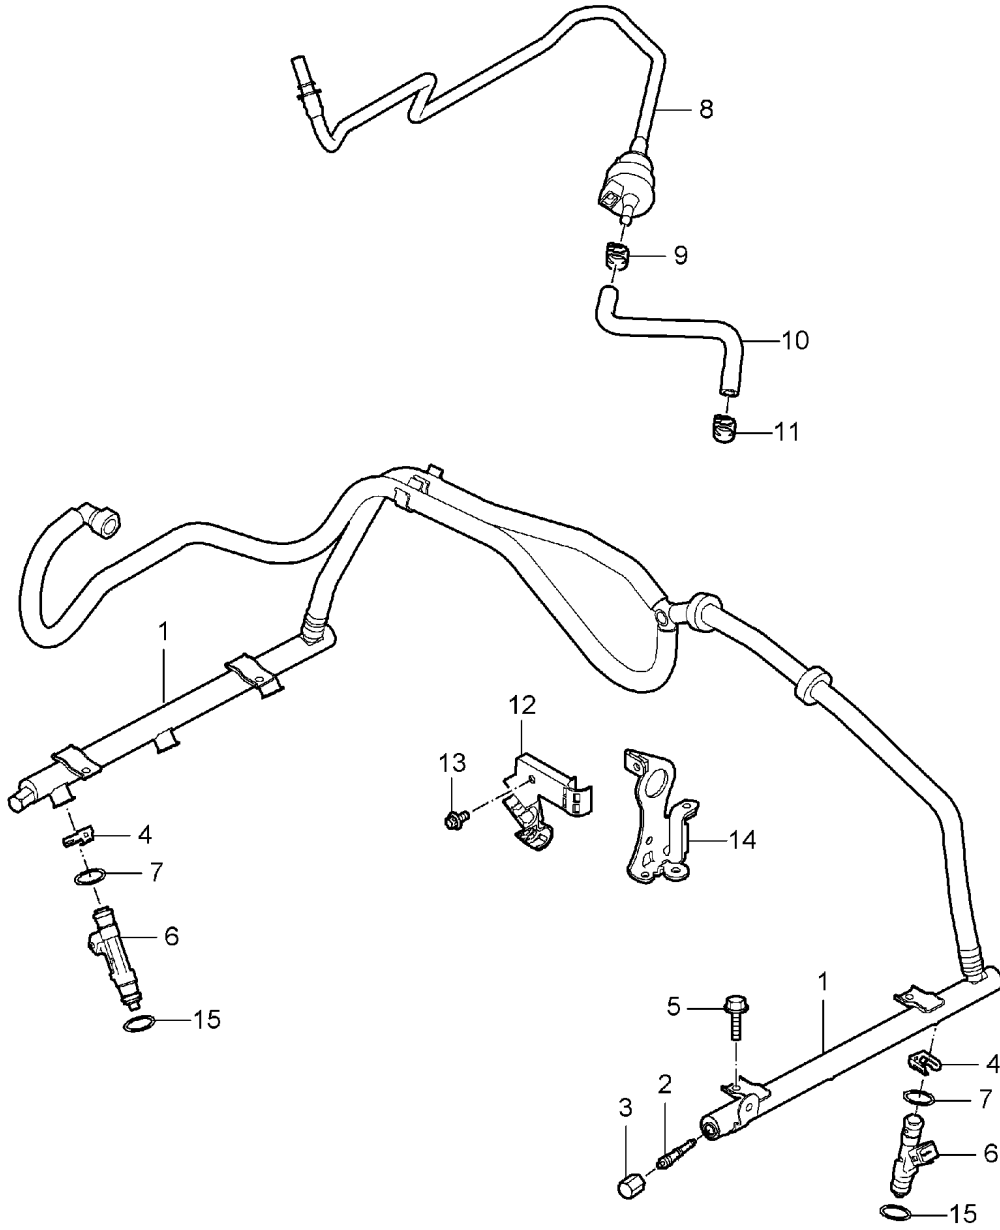

Model: 997 05

Model life 2005>>2008

Model: 997 05 Model life 2005>>2008

Pos	Part Number	Description	Remark	Qty	Model
		Fuel collection pipe			9701,9605
1	997 110 031 03	Fuel collection pipe		1	
2	993 110 217 00	Valve		2	
3	997 110 218 00	Cap closure		2	
4	996 110 113 52	Retaining clip		6	
5	900 385 041 09	Torx screw M 6 X 12		4	
6	997 605 123 00	Injection valve		6	
7	999 707 574 40	O-ring 7,52 X 3,51		6	
8	997 110 129 00	Breather line		1	9701
(8)	997 110 129 40	Breather line D - MJ 2006>>		1	9701+ PR:X51
8	997 110 128 01	Breather line		1	9605
9	999 512 650 09	Hose clamp		1	
10	997 110 127 00	Hose		1	9605
11	999 512 651 09	Hose clamp B 15 X 12		1	
12	996 101 223 00	Bracket		1	
13	900 385 279 09	Hexagon bolt M6 X 12 MK		1	
13	900 385 279 01	Discontinued part Hexagon head bolt M6 X 12 MK		1	
14	996 101 213 56	Retaining bar		1	
15	999 707 573 40	O-ring 8,3 X 3,05		6