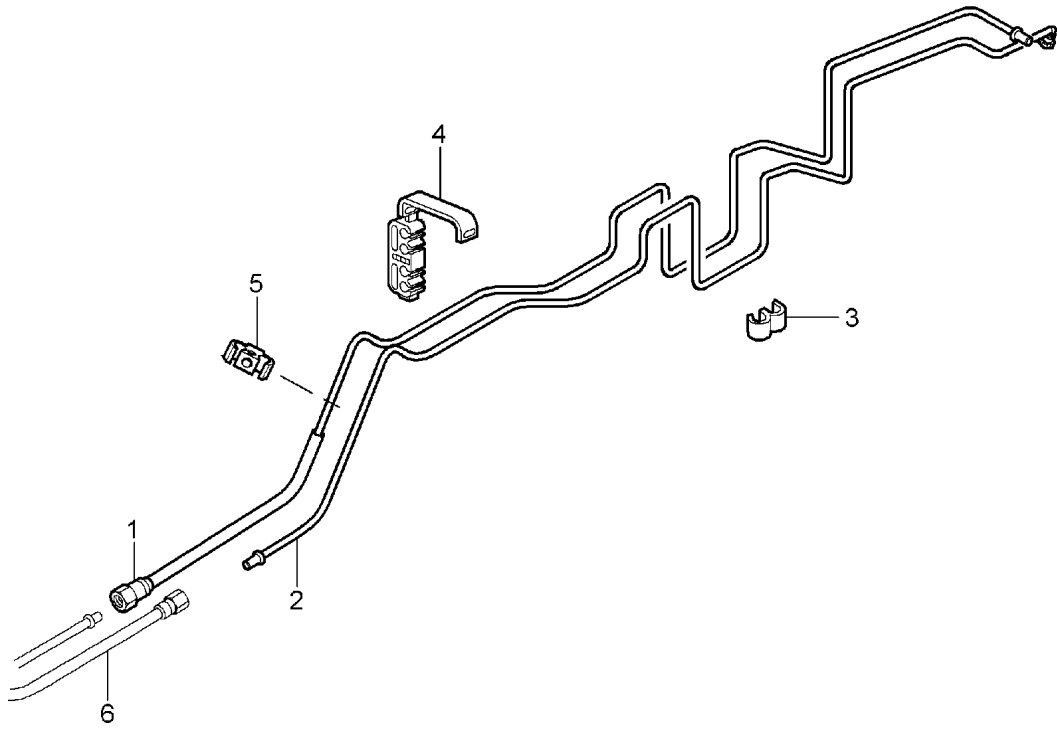

Model: 997 05 Model life 2005>>2008

Pos	Part Number	Description	Remark	Qty	Model
(1)	997 201 261 03	Fuel system Fuel line Fuel pump for Engine	front front	1	C4/C4S
2	997 201 261 00	Fuel line		1	C2/C2S PR:664
(2)	997 201 261 01	Fuel line Fuel pump for Engine	front	1	C4/C4S PR:664
4	997 201 351 00	Purge-air line Activated charcoal container for Engine	front	1	C2/C2S PR:664
(4)	997 201 351 01	Purge-air line Activated charcoal container for Engine	front	1	C4/C4S PR:664
5	999 507 521 40	Cable holder 8,0/8/10		8	
-	999 507 488 40	Cable holder 5,00/10,0		1	C2/C2S
8		Activated charcoal container see illustration:	201-030	1	
9		Lines see illustration:	rear 201-010	1	

Model: 997 05

Model life 2005>>2008