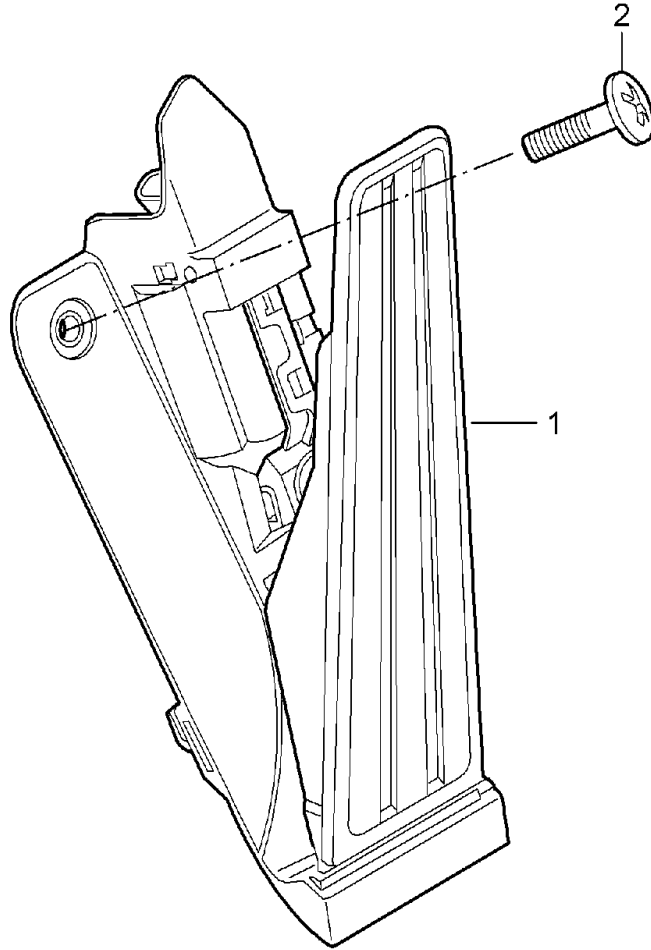

Model: 997 05

Model life 2005>>2008

Model: 997 05

Model life 2005>>2008

Pos	Part Number	Description	Remark	Qty	Model
1	997 423 019 02	Pedals throttle control		1	PR:480
(1)	997 423 021 02	throttle control		1	PR:249
2	900 146 161 09	flat round head bolt M 6 X 20		1