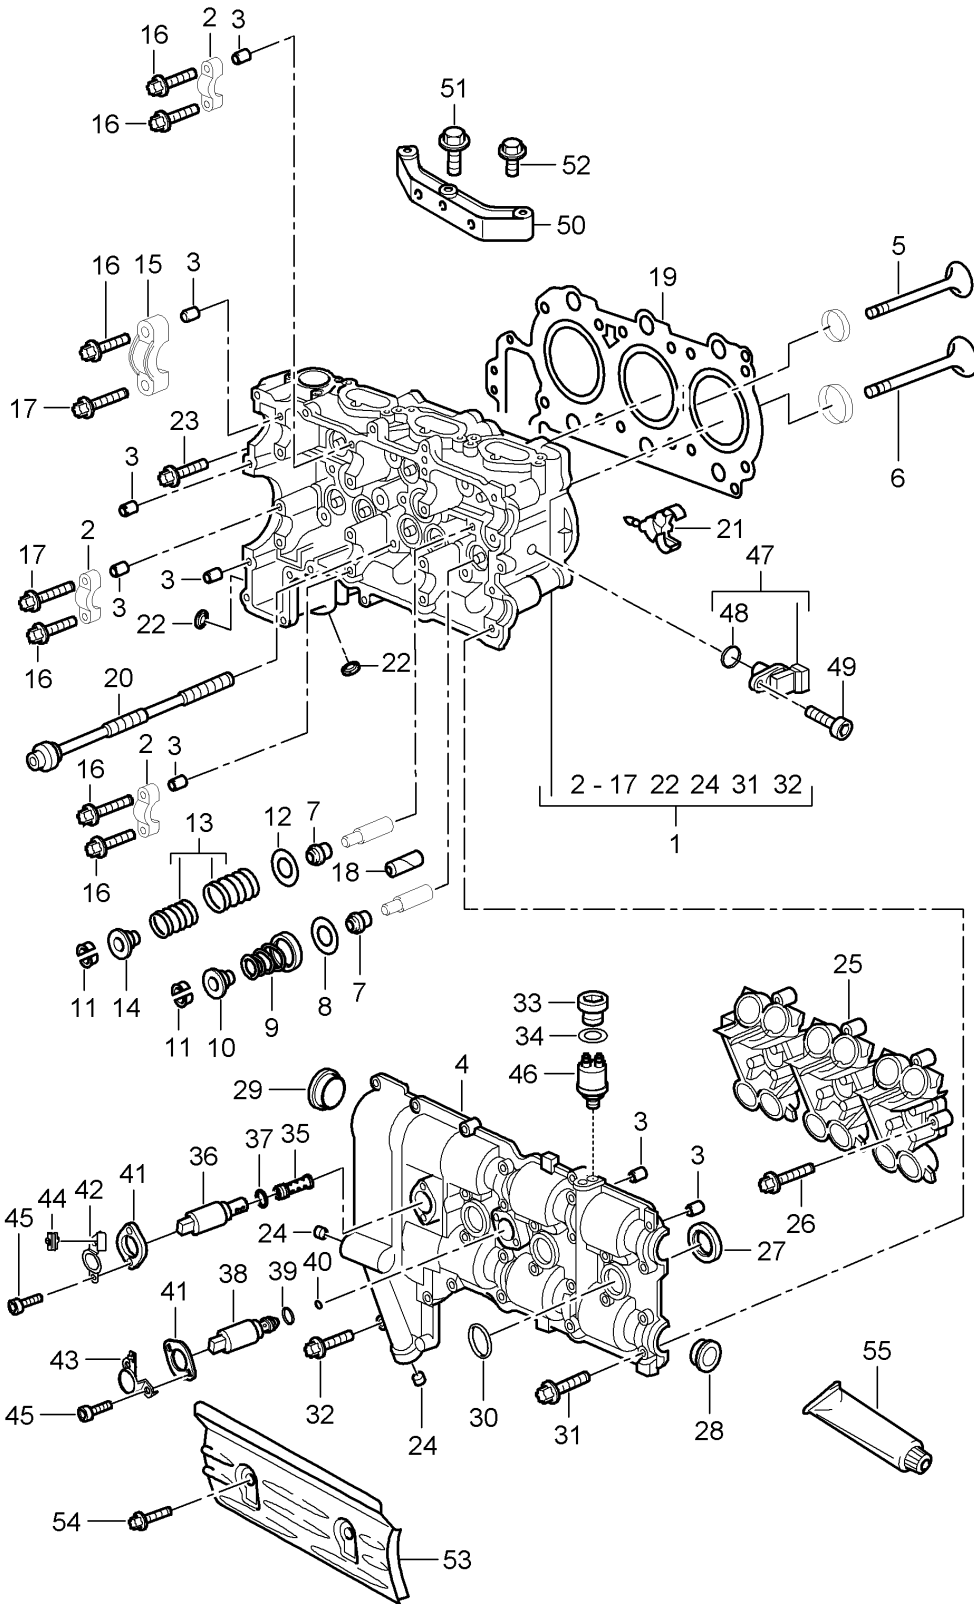

Model: 997 05

Model life 2005>>2008

Model: 997 05 Model life 2005>>2008

Pos	Part Number	Description	Remark	Qty	Model
1	997 104 903 00	Cylinder head Cylinder head Cyl. 1 - 3		1	9701,9605 9701
1	997 104 903 AX	Cylinder head Cyl. 1 - 3		1	9701
1	997 104 901 00	Cylinder head Cyl. 1 - 3 D - MJ 2006>>		1	9701+ PR:X51
1	997 104 901 AX	Cylinder head Cyl. 1 - 3 D - MJ 2006>>		1	9701+ PR:X51
(1)	996 104 913 00	Complete cylinder head Cyl. 1 - 3 M >> 695 08696		1	9605
(1)	996 104 913 AX	Complete cylinder head Cyl. 1 - 3 M >> 695 08696		1	9605
(1)	987 104 913 00	Cylinder head Cyl. 1 - 3 M 695 08697 >>		1	9605
(1)	987 104 913 AX	Cylinder head Cyl. 1 - 3 M 695 08697 >>		1	9605
1	997 104 904 00	Cylinder head Cyl. 4 - 6		1	9701
1	997 104 904 AX	Cylinder head Cyl. 4 - 6		1	9701
1	997 104 902 00	Cylinder head Cyl. 4 - 6 D - MJ 2006>>		1	9701+ PR:X51
1	997 104 902 AX	Cylinder head Cyl. 4 - 6 D - MJ 2006>>		1	9701+ PR:X51
(1)	996 104 914 00	Complete cylinder head Cyl. 4 - 6 M >> 695 08696		1	9605
(1)	996 104 914 AX	Complete cylinder head Cyl. 4 - 6 M >> 695 08696		1	9605
(1)	987 104 914 00	Cylinder head Cyl. 4 - 6 M 695 08697 >>		1	9605
(1)	987 104 914 AX	Cylinder head Cyl. 4 - 6 M 695 08697 >>		1	9605
2		Bearing cover Matching with: Cylinder head		6	
3	996 104 117 50	dowel sleeve		28	
4		Cover Matching with: Cylinder head		2	
5	996 105 271 00	Inlet valve Discontinued part		12	
5	996 105 271 02	Inlet valve		12	
6	996 105 273 03	exhaust valve Discontinued part		12	
6	996 105 273 04	exhaust valve		12	
(6)	997 105 112 40	exhaust valve		12	9701+ PR:X51
7	996 105 115 52	Valve stem seal		24	
8	996 105 117 51	spring disc		12	
9	996 105 118 01	Valve spring		12