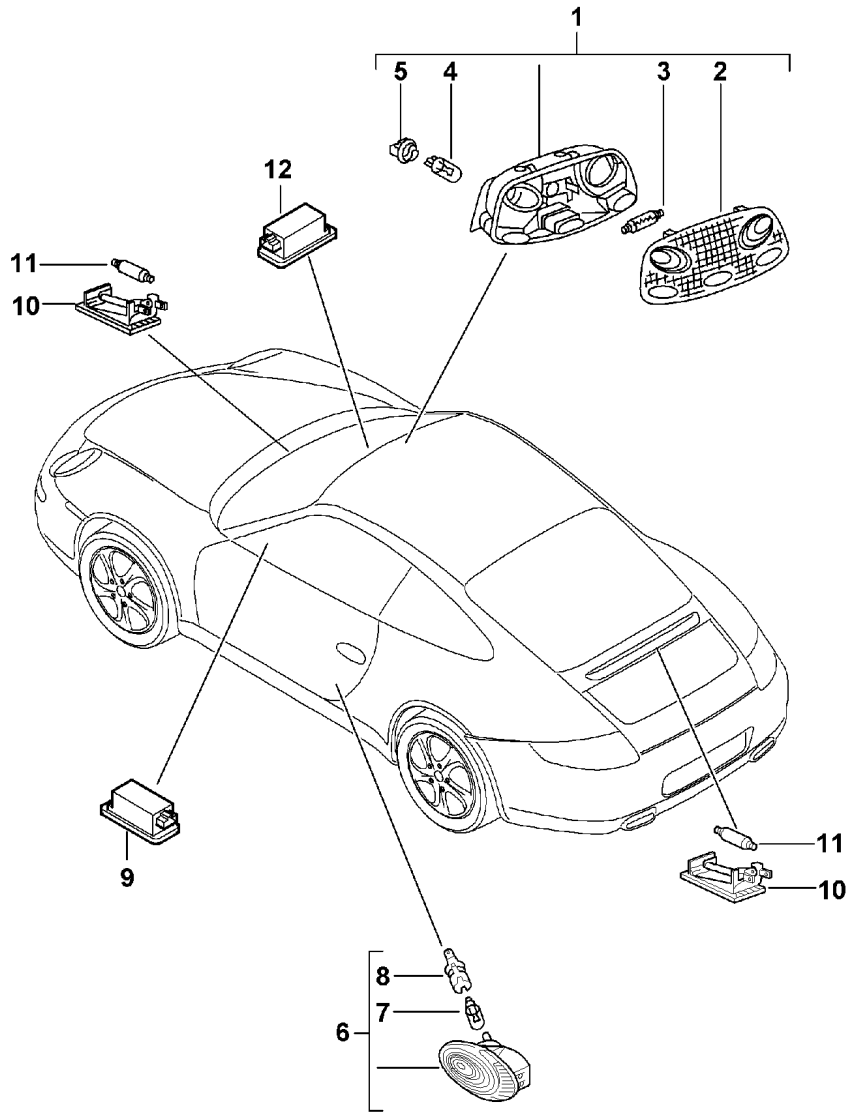

Model: 997 05

Model life 2005>>2008

Pos	Part Number	Description	Remark	Qty	Model
16	9P1 998 003 A	Wire set Modification kit Signal horn		1	

Model: 997 05

Model life 2005>>2008

Model: 997 05

Model life 2005>>2008