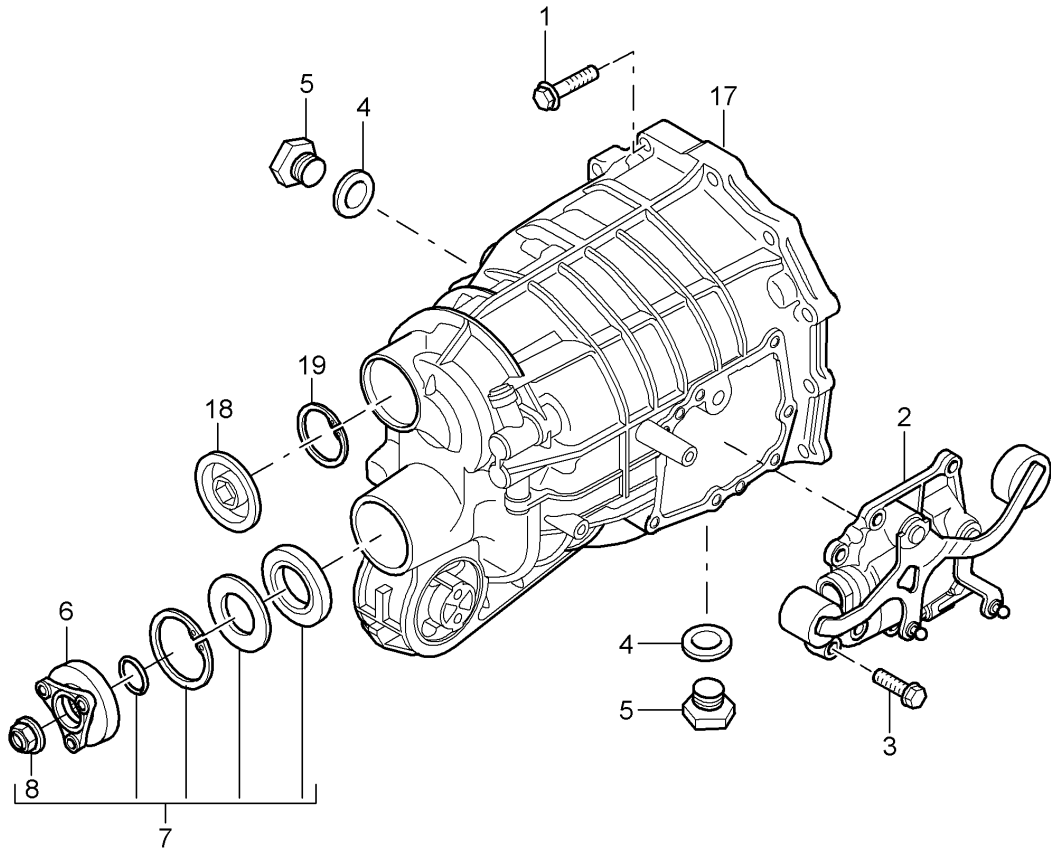

Model: 997 05

Model life 2005>>2008

Model: 997 05

Model life 2005>>2008

Pos	Part Number	Description	Remark	Qty	Model
		Manual gearbox Individual parts	rear		G9701, G9731
1	997 301 803 00	Gear housing		12	
2	997 303 030 00	Hexagon bolt		1	
		Switching module			
		Discontinued part			
2	997 303 930 00	Switching module		1	
3	997 303 808 00	Hexagon bolt		7	
4	997 301 808 00	seal ring		2	
5	997 301 807 00	sealing plug		2	
6	997 302 301 00	Output flange		1	G9731
		No longer use the part here			
6	997 301 903 00	Output flange (complete)		1	G9731
		also use:			
		Position			
		7			
7	997 301 911 05	repair set		1	G9731
		Output flange			
		comprising:			
		Shaft oil seal			
		Spacer ring			
		Securing ring			
		O-ring			
		Hexagon nut			
8	997 302 303 00	guiding plate		1	G9731
		No longer use the part here			
9	997 302 813 00	O-ring		1	G9731
10	997 301 810 00	Securing ring		1	G9731
11	997 301 113 00	Spacer ring		1	G9731
12	997 301 809 00	Shaft oil seal		1	G9731
		No longer use the part here			
13	997 302 319 00	Hexagon nut		1	G9731
14	997 302 119 00	Oil-conducting housing		1	G9731
15	997 302 811 00	feather key		1	G9731
		Discontinued part			
15	997 302 811 05	feather key		1	G9731
16	997 302 812 05	O-ring		1	G9731
17	997 301 013 00	Gear housing	rear	1	G9701
(17)	997 301 013 31	Gear housing	rear	1	G9731
18	997 301 805 00	End cap	rear	1	
		Gear housing			
19	997 301 902 00	Set		1	
		snap ring