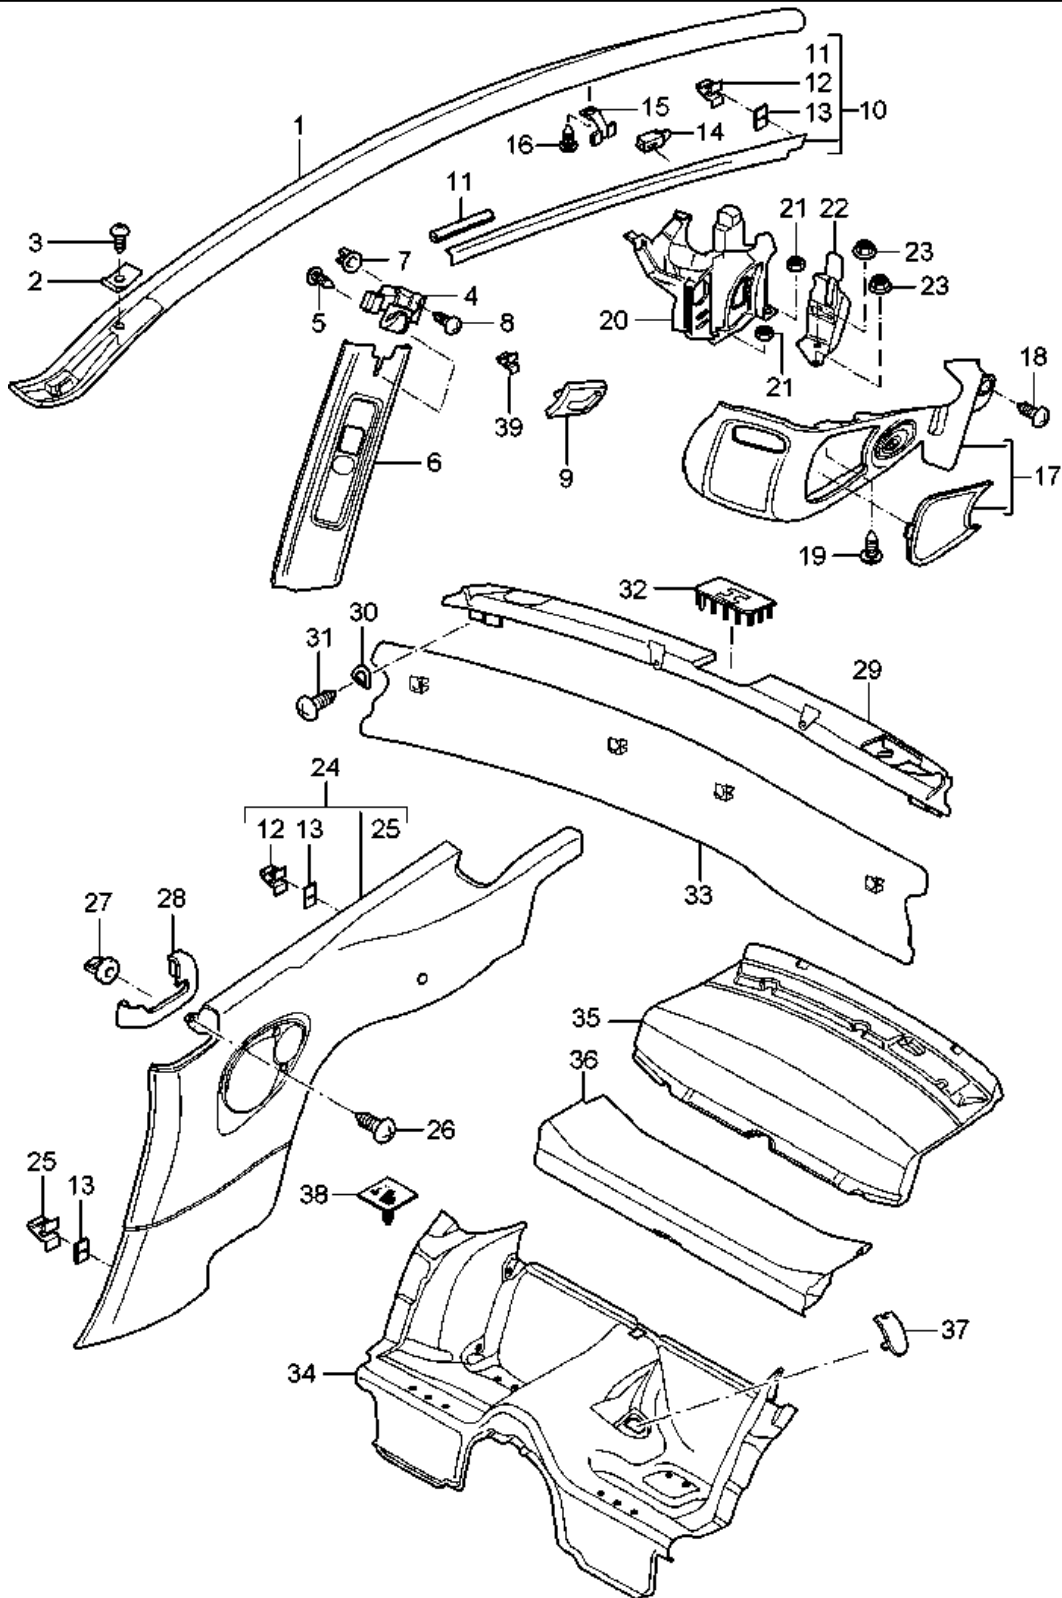

Model: 997 05

Model life 2005>>2008