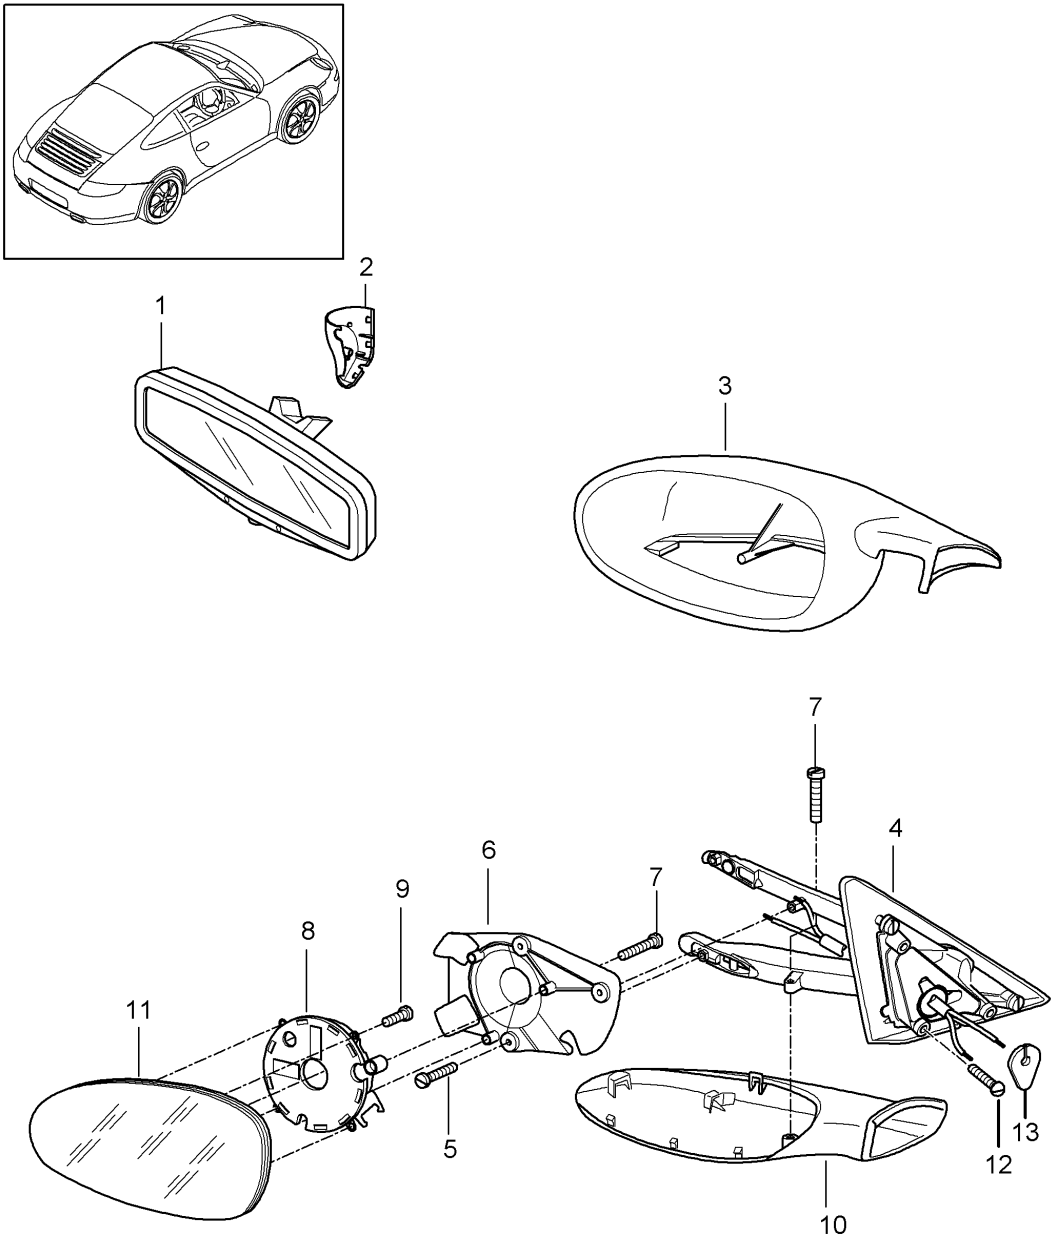

Model: 997 05

Model life 2005>>2008

Pos	Part Number	Description	Remark	Qty	Model
17	999 507 971 01	retaining frame Firewall panel nut ST 4,2 for Mount Bracket heater		1	
18	997 552 603 01	Reinforcement plate Bracket Airbag		1	
19	900 378 222 09	Hexagon bolt M 6 X 16		4	
20	999 591 850 01	panel nut ST 4,2		X	

Model: 997 05

Model life 2005>>2008