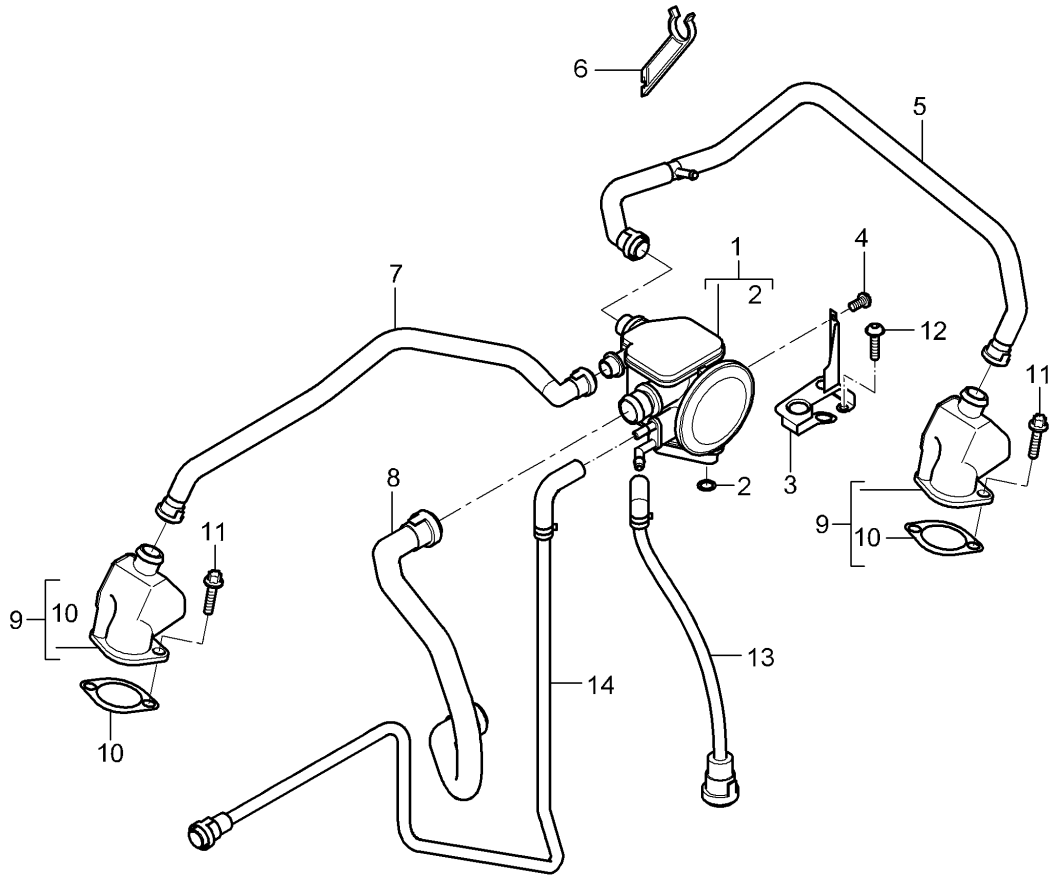

Model: 997 05 Model life 2005>>2008

Pos	Part Number	Description	Remark	Qty	Model
		Crankcase housing			9605
1	996 107 026 50	Bleeding oil separator		1	
(1)	996 107 026 51	Discontinued part oil separator		1	
2	999 707 507 40	O-ring 29,74 X 2,95		1	
3	900 385 275 09	Torx screw BM 6 X 20		2	
4	997 107 147 02	Breather line		1	
5	996 107 145 30	Breather line		1	
6	996 107 047 01	ventilation union		1	
7	999 707 364 40	seal ring 30 X 2,5		1	
8	900 385 050 09	Torx screw BM 6 X 16		3	
(8)	900 385 050 01	Discontinued part Hexagon head bolt BM 6 X 16		3	
9	999 512 683 09	Hose clamp 23 X 12		2	
10	996 107 175 50	Oil hose		1	
11	996 106 208 50	Hose		1	
12	997 106 223 00	Hose		1	
13	999 512 650 09	Hose clamp B 14 X 12		4	
14	999 507 097 40	Hose bracket 25 / 20		1	
15	999 507 816 40	Hose bracket 25 / 16		1	
16	999 512 568 02	Clamp 13,9 - 16,1		1	
17	996 106 226 52	Connector union		1	
18	999 512 633 00	Clamp 15,6 - 17,8		1	
19	996 106 223 52	Hose		1	
20	999 507 644 40	Hose bracket 26 / 13		1	

Model: 997 05

Model life 2005>>2008