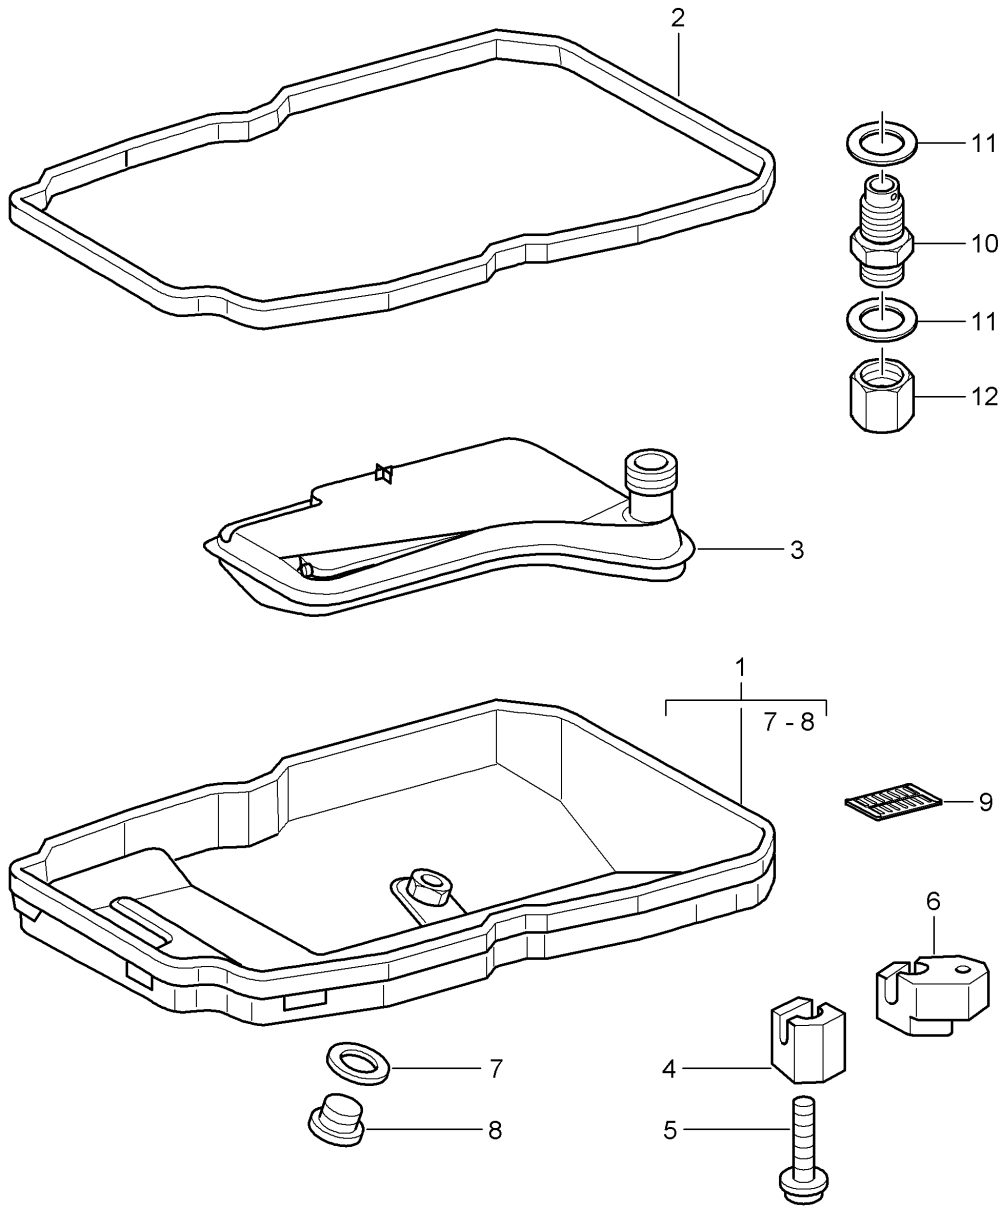

Model: 997 05

Model life 2005>>2008

Model: 997 05

Model life 2005>>2008

Pos	Part Number	Description	Remark	Qty	Model
		Tiptronic oil filter oil sump			A9701, A9731
1	722 270 161 2	oil sump		1	
2	140 271 008 0	gasket for oil sump		1	
3	722 277 009 5	oil filter		1	
4	140 271 006 8	Clamping sleeve		6	
		Discontinued part			
4	220 271 006 8	Clamping sleeve		6	
5	999 073 202 09	Socket head bolt M 6 X 22		6	
		Discontinued part			
5	999 073 202 01	Socket head bolt M 6 X 22		6	
6	140 271 016 8	Clamping sleeve		X	
7	900 123 062 20	seal ring		1	
8	900 219 007 02	sealing plug		1	
		Discontinued part			
8	900 219 007 01	sealing plug		1	
9	220 271 009 8	Magnet		1	
10	996 307 055 11	connection piece		1	
		Oil inlet			
11	900 123 007 30	seal ring		2	
		14 x 18			
12	900 070 011 01	domed cap nut M 14 X 1,5		1