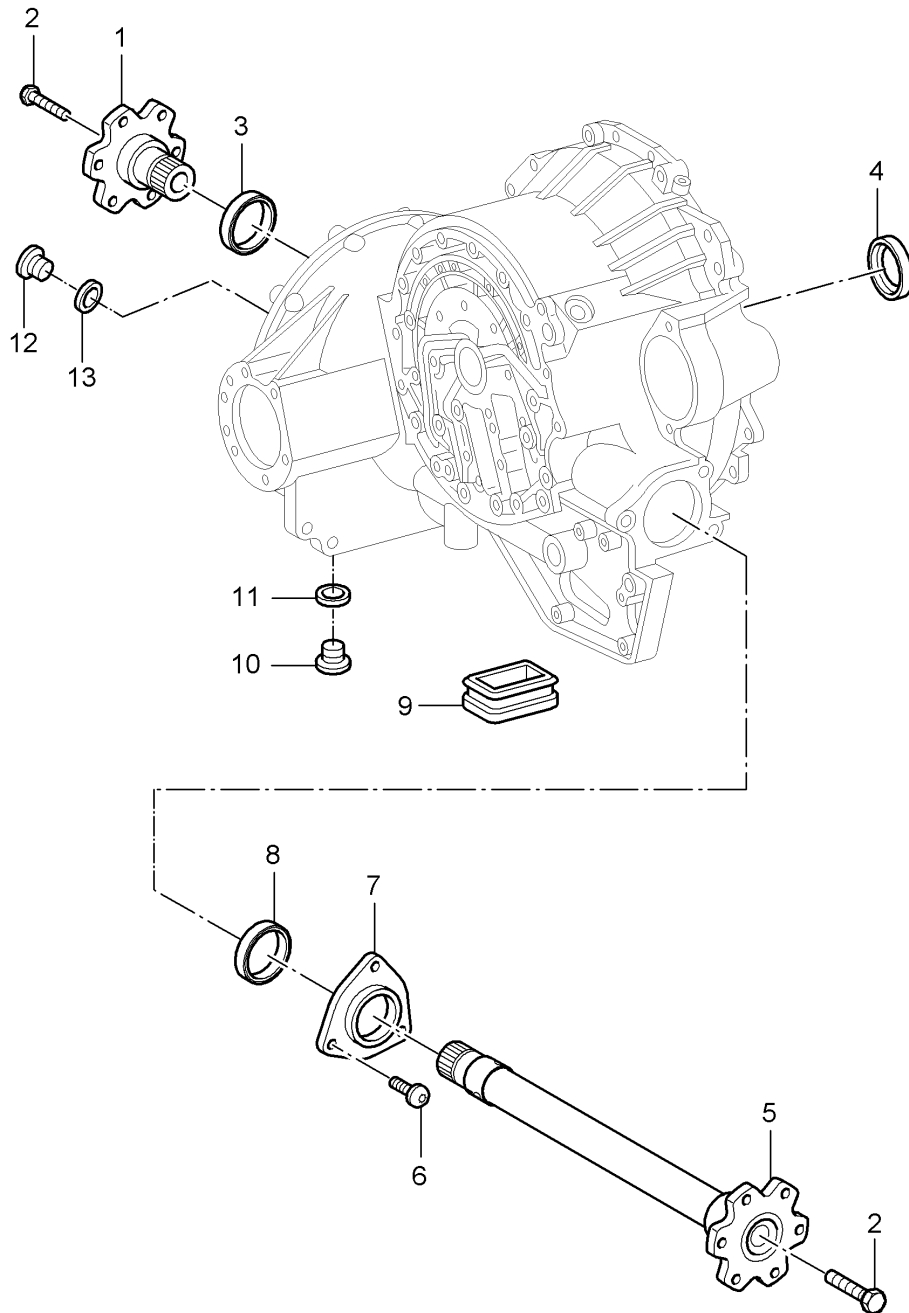

Model: 997 05

Model life 2005>>2008

Model: 997 05

Model life 2005>>2008

Pos	Part Number	Description	Remark	Qty	Model
		Tiptronic Differential			A9701, A9731
1	722 274 024 5	Drive flange Short		1	
2	900 074 192 09	Hexagon bolt M 10 X 55 Discontinued part		1	
2	900 074 192 03	Hexagon bolt M 10 X 55		1	
3	022 997 924 7	Shaft oil seal		1	
4	018 997 044 7	seal ring oil pump		1	
5	722 270 062 0	flange Long		1	
6		Hexagon bolt M 5 X 12		1	
7	722 353 070 6	Cover		1	
8	999 113 484 40	Shaft oil seal for Cover		1	
9	722 271 028 7	Sealing rubber		1	
10	210 997 003 2	sealing plug		1	
11	900 123 060 30	seal ring 24 x 29		1	
12	900 219 009 01	sealing plug M18 x 1,5		1	
13	900 123 044 30	seal ring 18 x 22		1