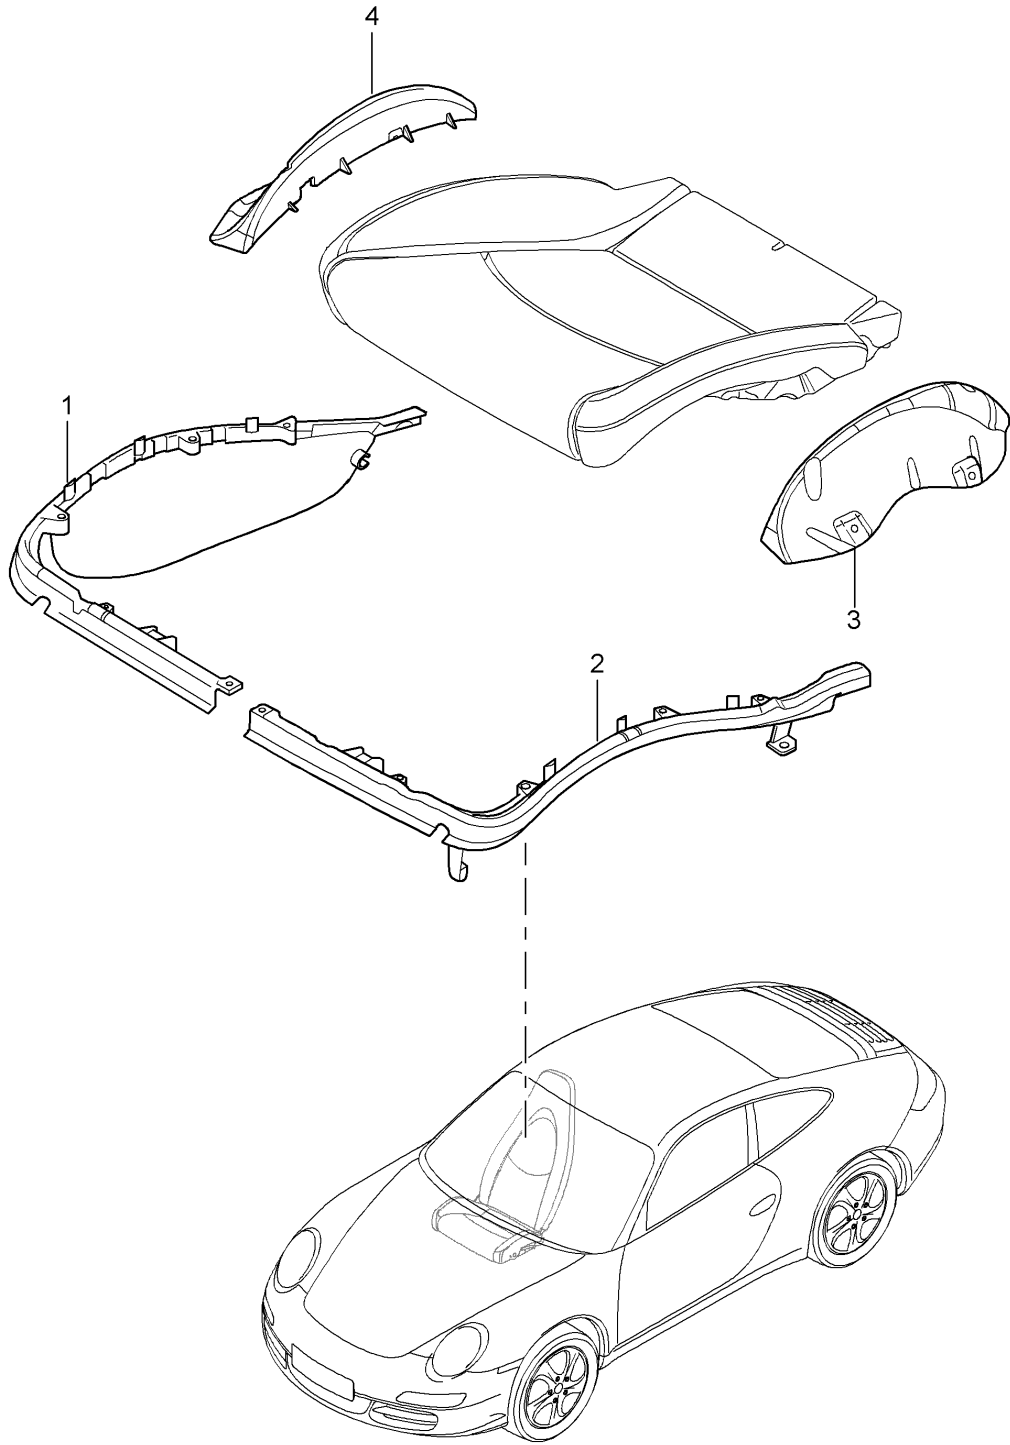

Model: 997 05

Model life 2005>>2008

Pos	Part Number	Description	Remark	Qty	Model
13	996 722 115 00	Fire extinguishers Fire extinguishers Information available		1	PR:509
14	997 521 841 00	Reinforcement	front	1	PR:509
15	997 521 843 00	Reinforcement	rear	1	PR:509
16	997 521 427 01	Cover Sensor Weight D - MJ 2006>>	left	1	PR:376,378, 560
(16)	997 521 427 01 01C 997 521 426 01	Satin black Cover Sensor Weight D - MJ 2006>>	right	1	PR:376,378, 560
17	997 521 426 01 01C 999 141 047 01	Satin black Torx screw Seat rail Mount		4	

Model: 997 05

Model life 2005>>2008