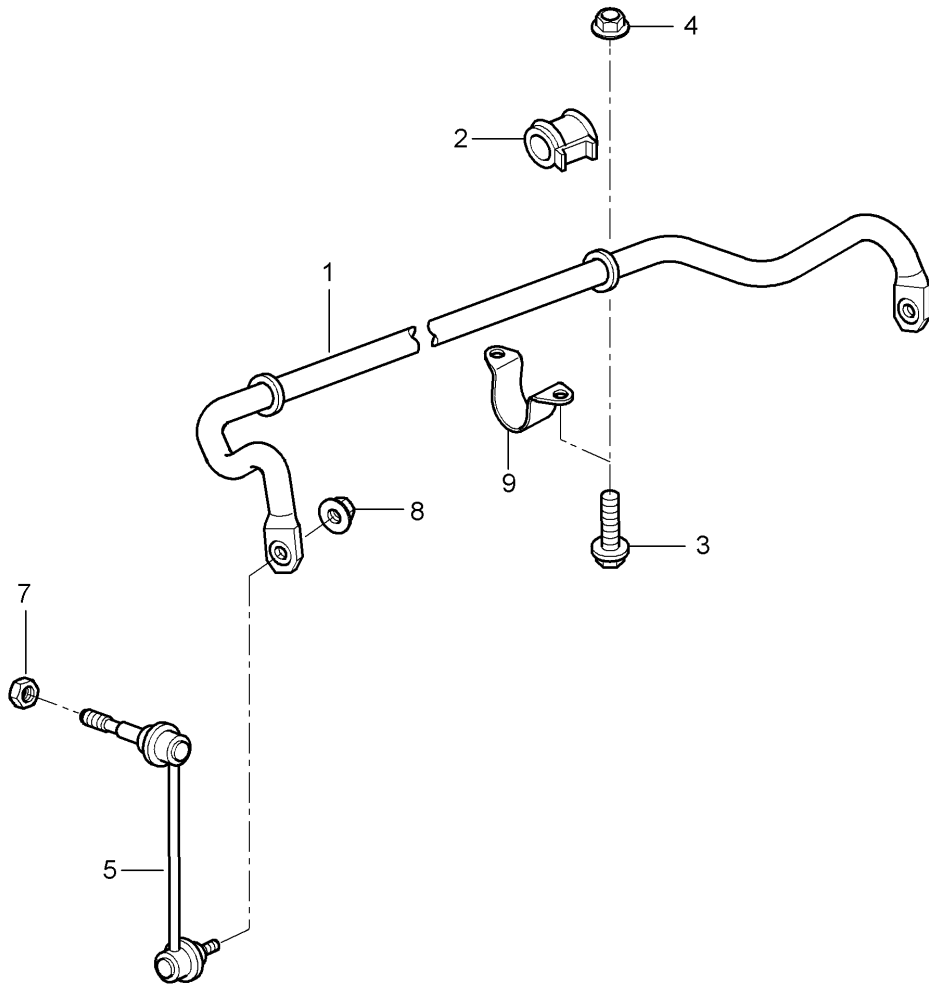

Model: 997 05

Model life 2005>>2008