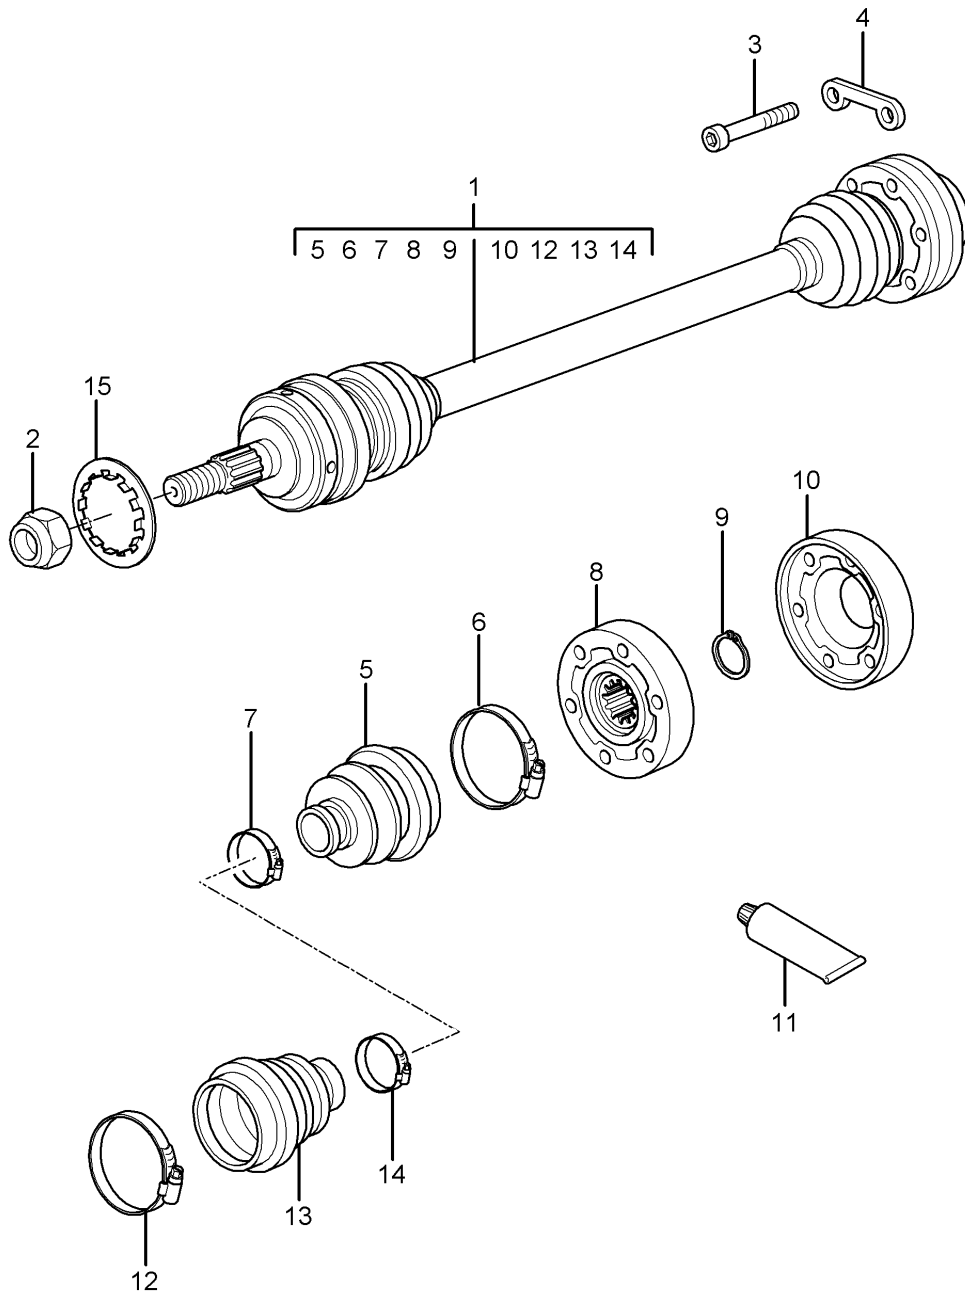

Model: 997 05

Model life 2005>>2008