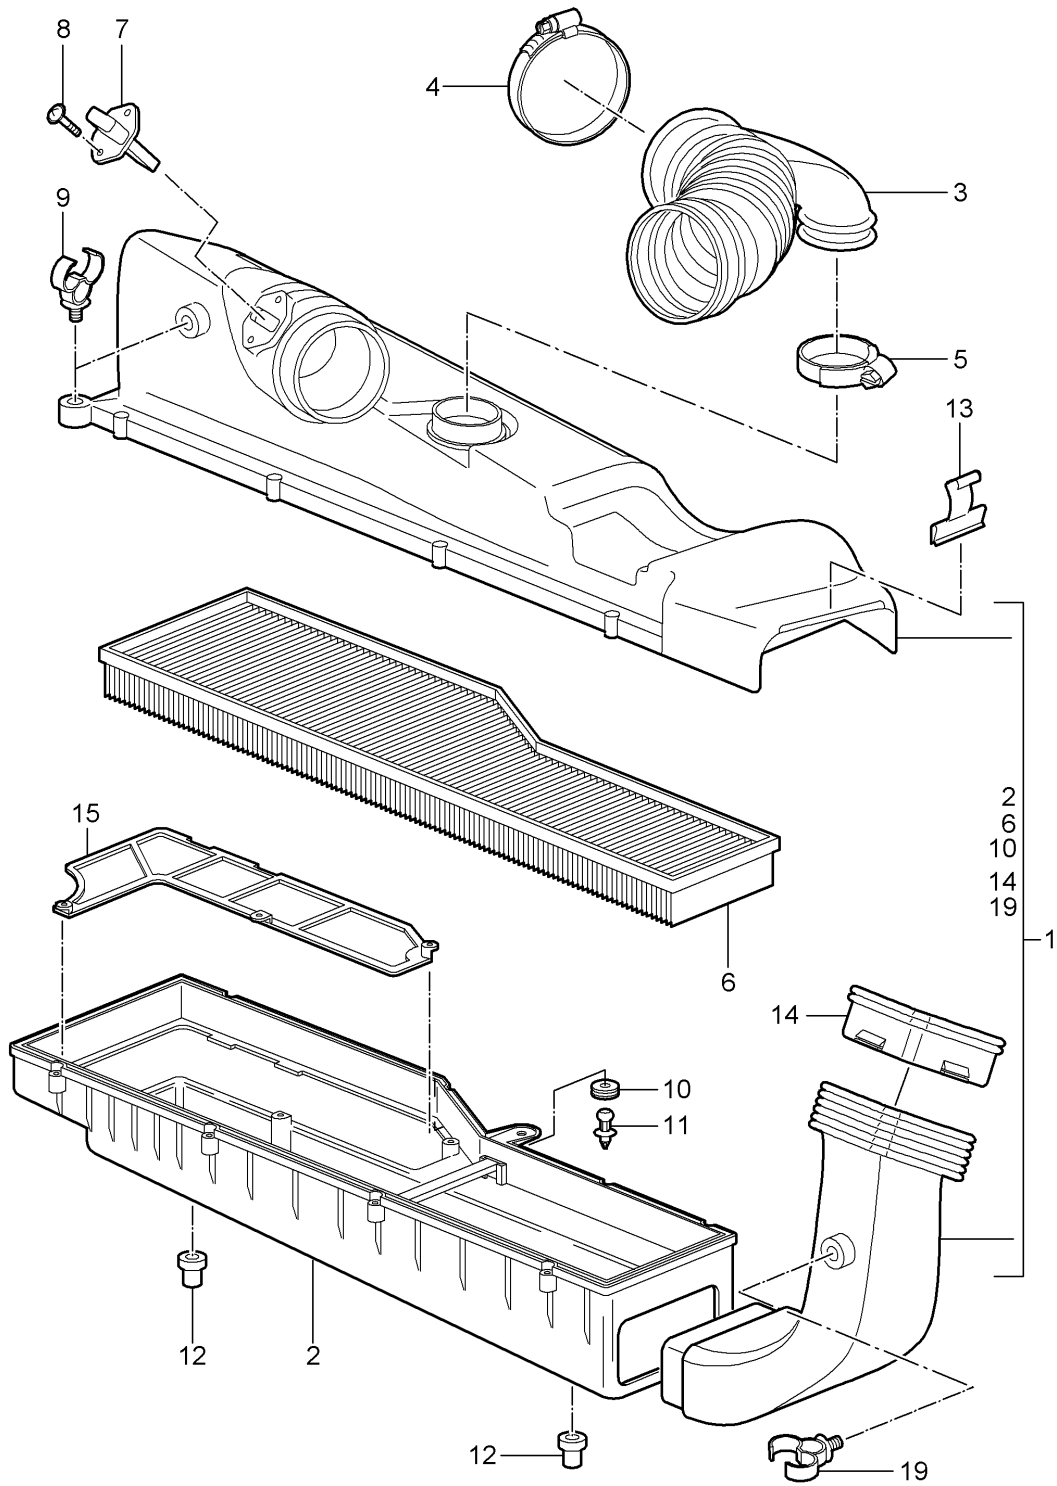

Model: 997 05

Model life 2005>>2008

Model: 997 05

Model life 2005>>2008

Pos	Part Number	Description	Remark	Qty	Model
1	997 110 023 00	Air filter Air filter Discontinued part		1	9605
(1)	997 110 923 01	Air filter		1	
2	997 110 122 01	air cleaner, lower part		1	
3		Air guide see illustration:	107-000	1	
4	999 512 016 00	Hose clamp 80 - 100		1	
5	999 512 636 00	Hose clamp 40 - 60		1	
6	996 110 131 52	Air filter element		1	
7	986 606 125 01	Air mass meter		1	
8	999 919 160 07	fillister hd. bolt M 5 X 20		2	
9	999 507 544 40	Cable holder		2	
10	999 702 246 40	Grommet 12 X 17		1	
11	997 110 137 01	Clip		1	
12	999 703 478 40	bush		1	
13	997 110 237 00	Clip for air cleaner housing Discontinued part		1	
13	997 110 237 01	Clip for air cleaner housing		1	
14	997 110 250 00	Sealing bellows		1	
15	997 110 240 00	Frame		1	
16	999 511 240 40	Cable holder 11,0 - 18		1	