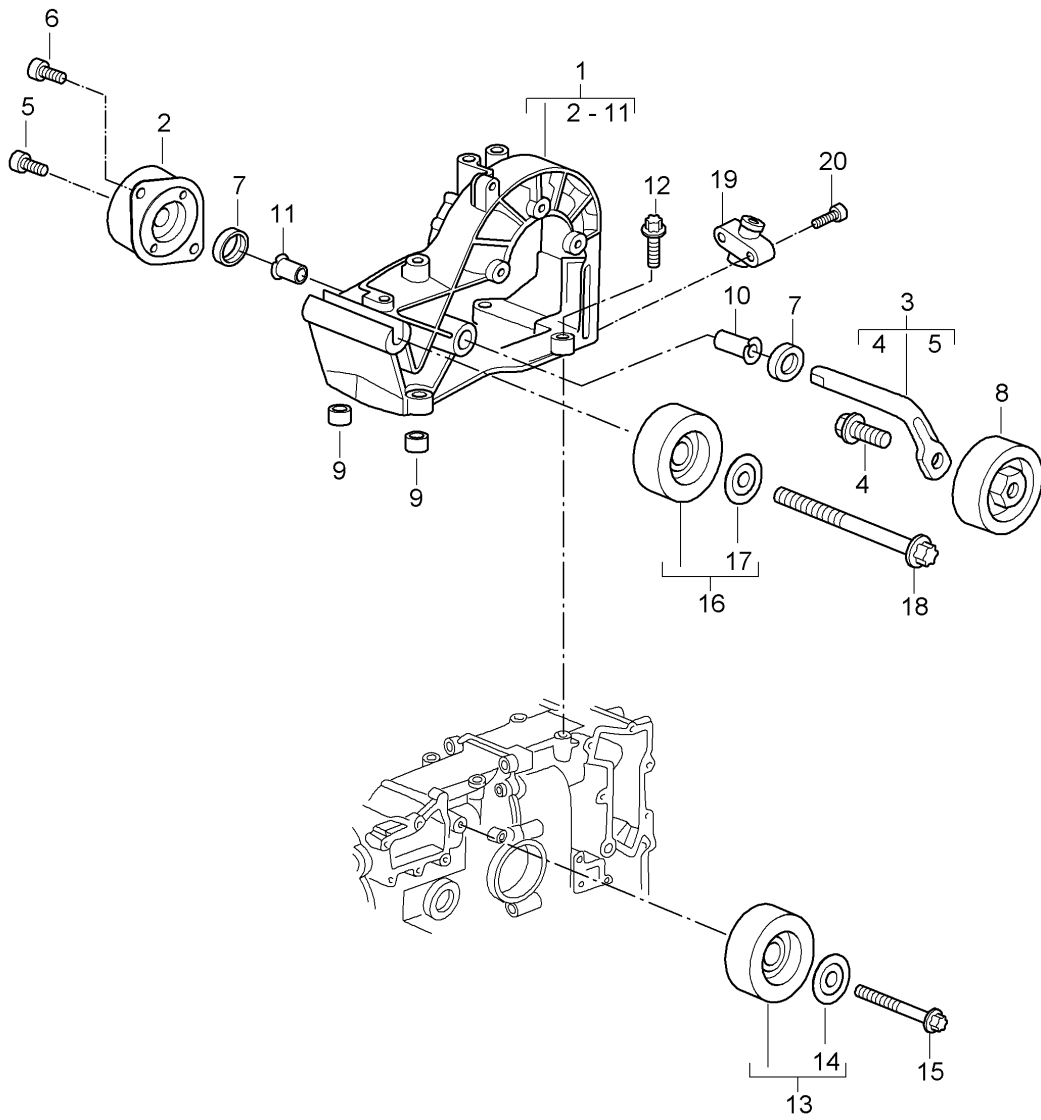

Model: 997 05

Model life 2005>>2008

Pos	Part Number	Description	Remark	Qty	Model
27	999 036 005 02	End cap B 50		2	
28	900 036 029 02	End cap B 16		2	
29		see illustration:	107-005	1	
30	000 043 204 35	sealant 50 ML Loctite 5900		X	
31	986 606 112 03	impulse sender Discontinued part		1	
31	986 606 112 04	impulse sender		1	
-	997 606 155 01	Bracket impulse sender		1	
32	900 387 264 01	Socket head bolt M 6 X 16 Discontinued part		1	
32	N 105 464 03	Hexagon socket head bolt M 6 X 16		1	
33	997 606 121 00	Knock sensor		2	
34	900 385 090 04	Torx screw BM 8 X 35		2	
35	996 107 177 51	Sleeve		1	
36		see illustration:	108-005	X	
37	997 107 034 01	Sealing cap Oil dipstick		1	
38		O-ring in 997.107.034.01 ENTHALTEN		1	
39	900 378 035 01	Hexagon bolt M 6 X 16		1	

Model: 997 05

Model life 2005>>2008