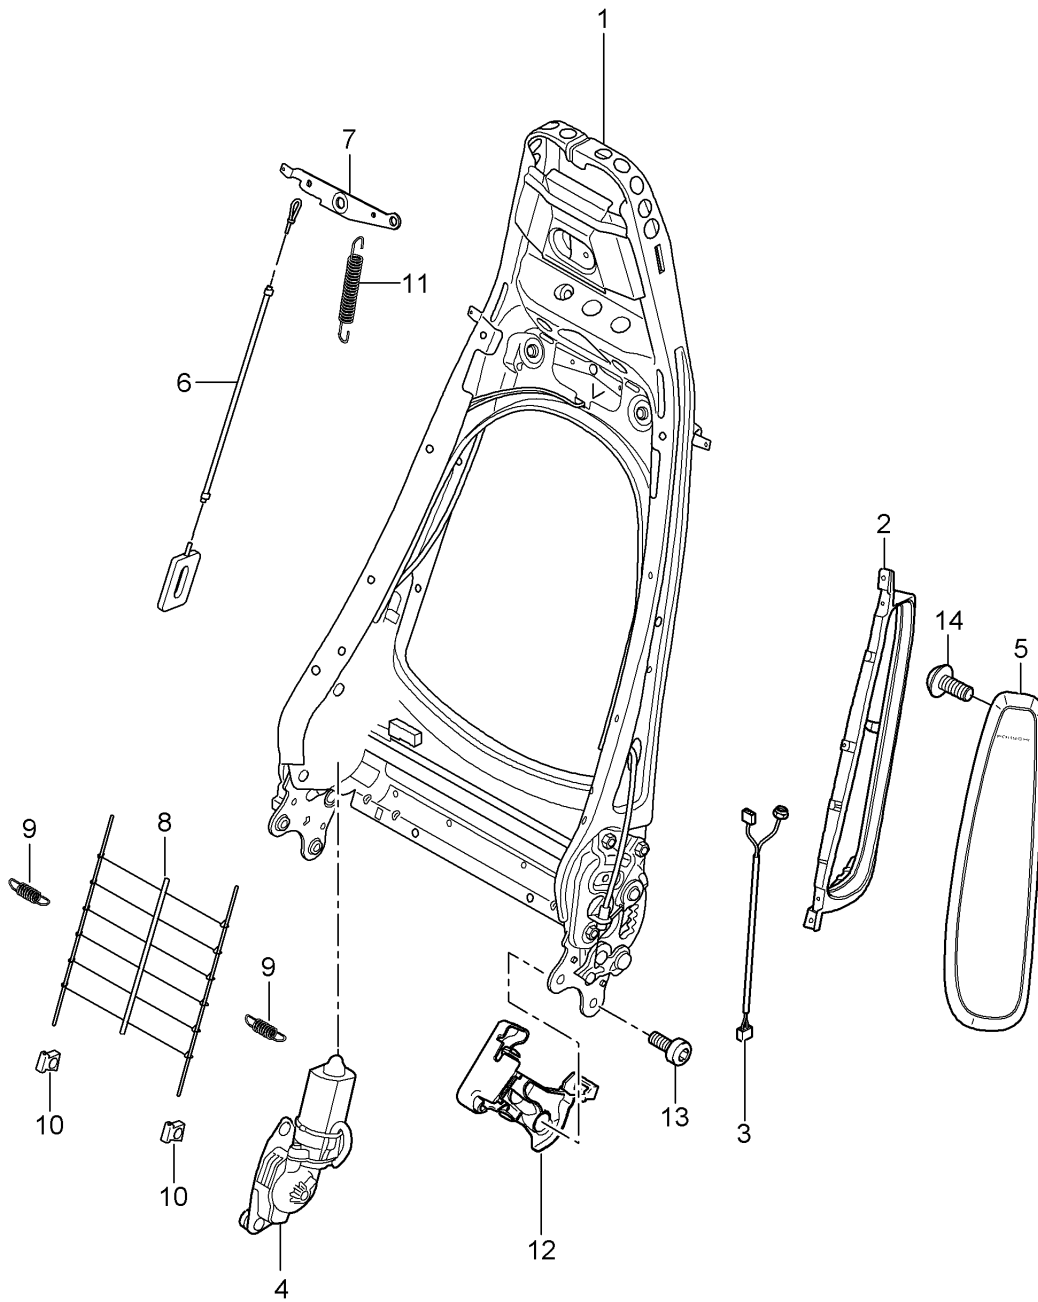

Model: 997 05

Model life 2005>>2008

Pos	Part Number	Description	Remark	Qty	Model
6	999 919 199 09	countersunk bolt Coat hook		1	
7	997 521 783 00	Support panel	left	1	
(7)	997 521 784 00	Support panel Backrest shell	right	1	

Model: 997 05

Model life 2005>>2008