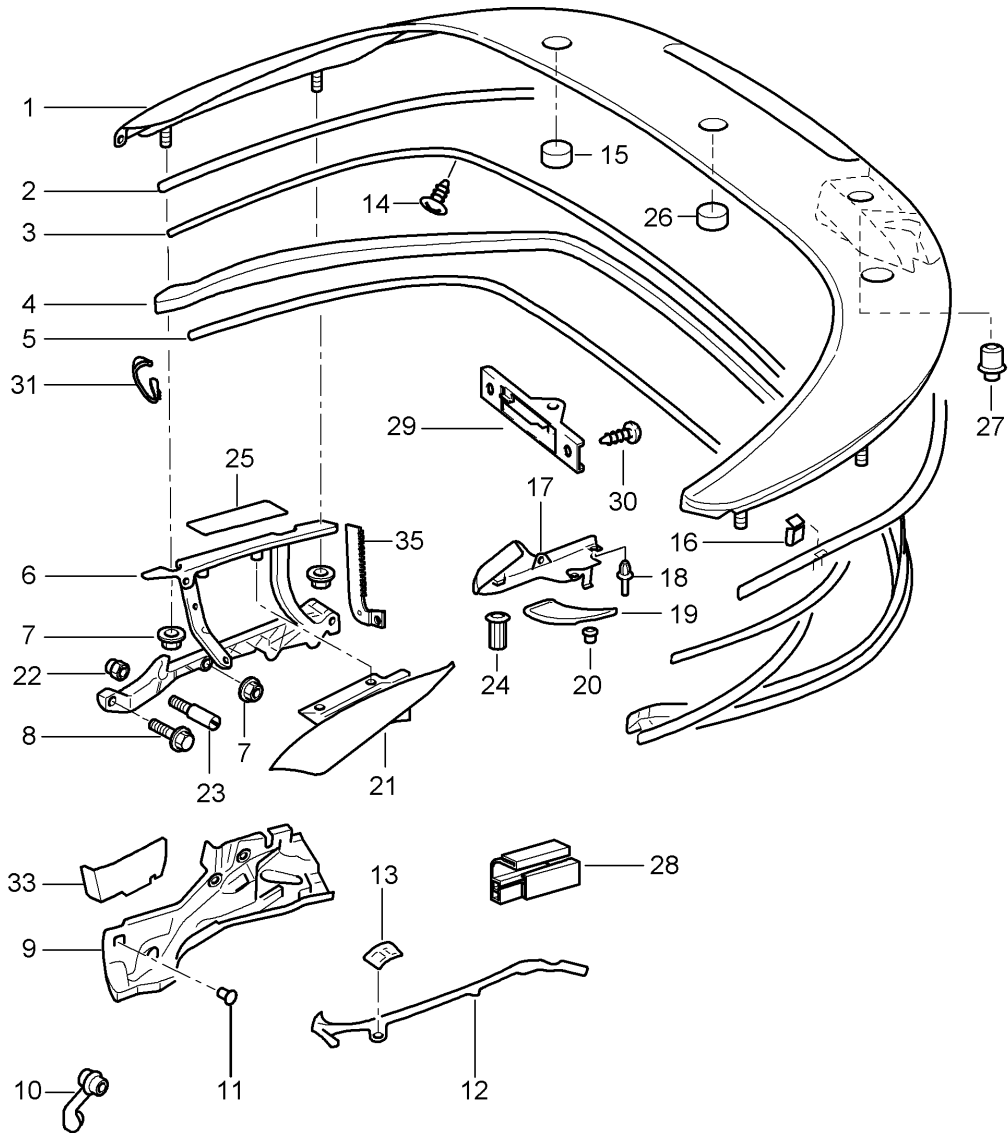

Model: 997 05

Model life 2005>>2008

Model: 997 05 Model life 2005>>2008

Pos	Part Number	Description	Remark	Qty	Model
1	997 514 011 00	convertible top stowage box Cover		1	
	997 514 011 00 GRV	Gaskets cabrio top stowage box cover		1	
2	996 514 631 00	primed Sealing strip		1	
		D >> - MJ 2005			
2	997 514 633 01	Sealing strip		1	
		also use:			
-	000 043 207 26	D - MJ 2006>> Adhesive tape		1	
3	996 514 731 00	Seal		1	
4	997 514 211 00	seal for conv. top stowage box		1	
5	997 514 714 01	Edge protection		1	
6	996 561 907 02	Hinge	left	1	
6	996 561 908 02	Hinge	right	1	
7	900 377 003 02	Hexagon nut		4	
8	900 378 180 09	Hexagon bolt		2	
9	996 561 805 03	Water drip pan	left	1	
9	996 561 806 03	Water drip pan	right	1	
10	996 561 815 01	Water drainage hose	left	1	
10	996 561 816 01	Water drainage hose	right	1	
-	996 561 809 00	Clip for Pos. 10		2	
11	999 703 432 40	Bungs		2	
12	996 561 755 01	Water deflector strip	left	1	
(12)	996 561 756 01	Water deflector strip	right	1	
13	999 507 647 02	Retaining plate		4	
14	999 073 047 02	panel screw		2	
15	996 561 633 01	Stop buffer		2	
16	999 507 600 09	U-clip		2	
17	997 514 651 00	Support	left	1	
(17)	997 514 652 00	Support	right	1	
18	999 591 712 40	Spreader rivet		6	
19	996 504 861 00	Cover	left	1	
	996 504 861 00 GRV	primed			
(19)	996 504 862 00	Cover	right	1	
	996 504 862 00 GRV	primed			
21	996 561 061 02	Flap for soft top box	left	1	
(21)	996 561 062 02	Flap for soft top box	right	1	
22	999 500 086 02	rivetted cap nut		4	
(24)	996 504 855 01	Support		4	
25	996 561 904 00	Seal		X	
26	986 561 633 01	Stop buffer		1	
27	999 703 140 40	Rubber buffer		1	
28	996 561 401 00	Stop	left	1	
(28)	996 561 402 00	Stop	right	1	
29	996 561 465 00	arm		1	
30	999 073 130 02	fillister hd. bolt		2	
31	996 514 511 00	Clip		2	
32	997 561 801 00	Stop		2	
		-2MM			
32	997 561 801 01	Stop		2	
		-1MM			
32	997 561 801 02	Stop		2	
		+0			
32	997 561 801 03	Stop		2	
		+1MM			
32	997 561 801 04	Stop		2	
		+2MM			
32	997 561 801 05	Stop		2	
		+3MM