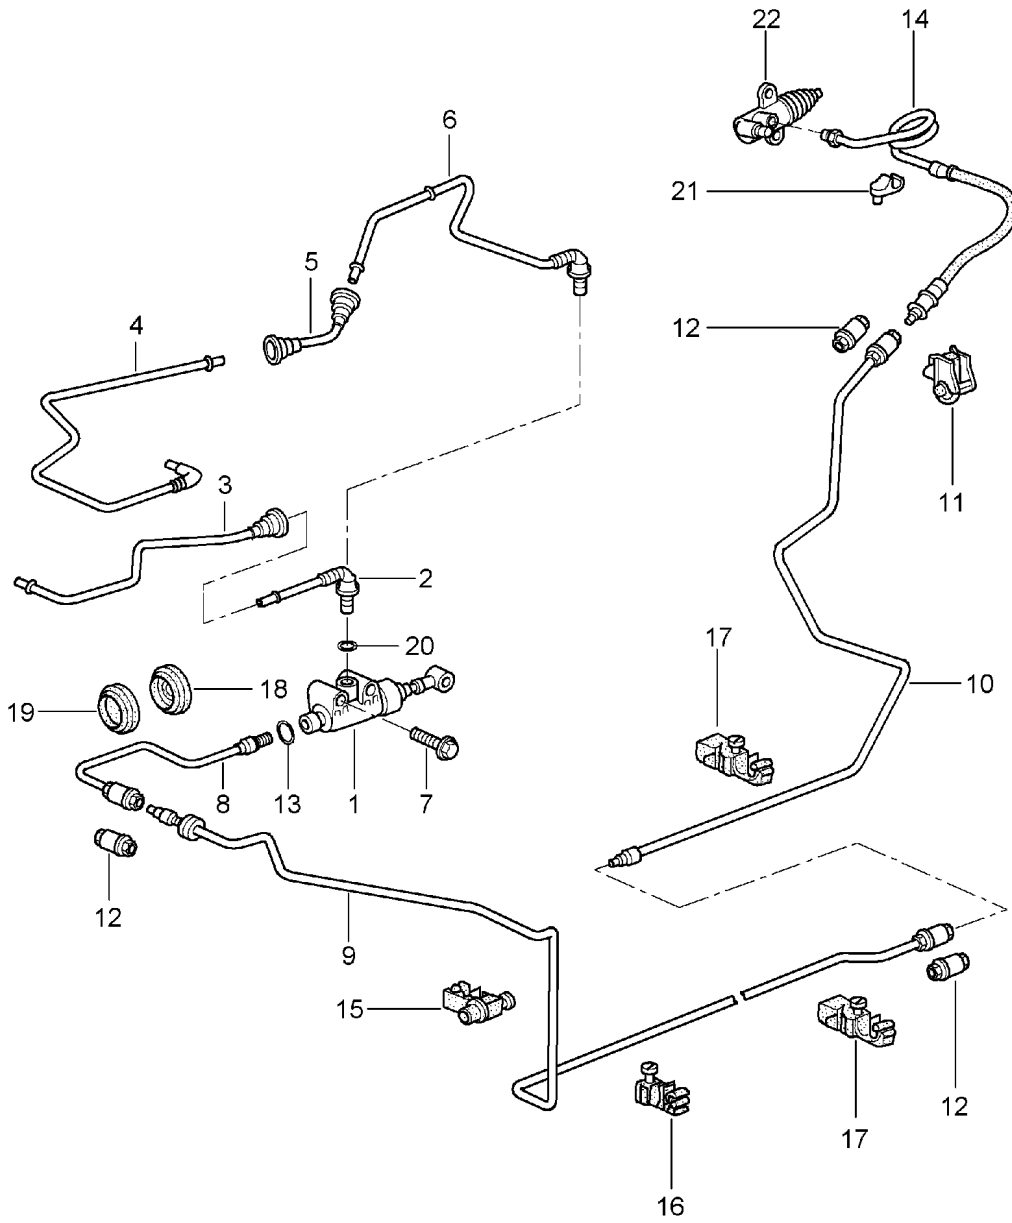

Model: 997 05

Model life 2005>>2008

Model: 997 05 Model life 2005>>2008

Pos	Part Number	Description	Remark	Qty	Model
		clutch actuation			PR:480
		Clutch master cylinder			
		Clutch tube			
1	997 423 171 01	Clutch master cylinder		1	
-	996 423 614 00	Securing ring		1	
		Pressure line			
-	996 423 315 06	Pin		1	
-	999 166 022 02	Kl-lock for Pin		1	
2	997 423 147 00	Feed line		1	PR:098
3	997 423 137 00	Feed line		1	PR:098
				1	CARRERA 2
				1	CARRERA 2S
(3)	997 423 137 25	Feed line		1	PR:098
					CARRERA 4
					CARRERA 4S
					TARGA
					TARGA S
-	999 703 421 40	Grommet		1	PR:249
		Side part			
7	900 378 217 09	Hexagon bolt M 6 X 40		2	
8	996 423 107 10	Clutch tube		1	PR:098
		Discontinued part			
(8)	996 423 107 11	Clutch tube		1	PR:098
-	999 702 174 50	Grommet		1	PR:098
9	997 423 109 00	Clutch tube		1	
		D >> - MJ 2008			
		Discontinued part			
(9)	997 423 109 01	Clutch tube		1	
		D >> - MJ 2008			
(9)	997 423 109 11	Clutch tube		1	
		D - MJ 2009>>			
10	997 423 113 00	Clutch tube		1	
11	999 507 495 40	Bracket		1	
12	999 230 541 10	Threaded joint		3	
13	999 707 333 40	seal ring		1	
14	997 423 377 00	Clutch hose		1	
		Discontinued part			
(14)	997 423 377 01	Clutch hose		1	
		Discontinued part			
(14)	997 423 377 02	Clutch hose		1	
15	996 355 549 00	Bracket		1	
16	996 355 545 00	Bracket		2	
17	996 355 543 00	Bracket		4	
18	999 702 216 42	Grommet		1	
19	999 702 217 41	Grommet		1	
-	999 507 586 40	Cable holder		1	PR:249
20	999 707 333 40	seal ring 6,07 X 1,78N		1	
21	999 507 586 40	Cable holder		1	
22	997 116 237 01	Clutch slave cylinder		1	
		D >> - MJ 2007			
(22)	997 116 237 02	Clutch slave cylinder		1	
		D - MJ 2008>>			
-	900 378 033 01	Hexagon bolt M 8 X 30		2	