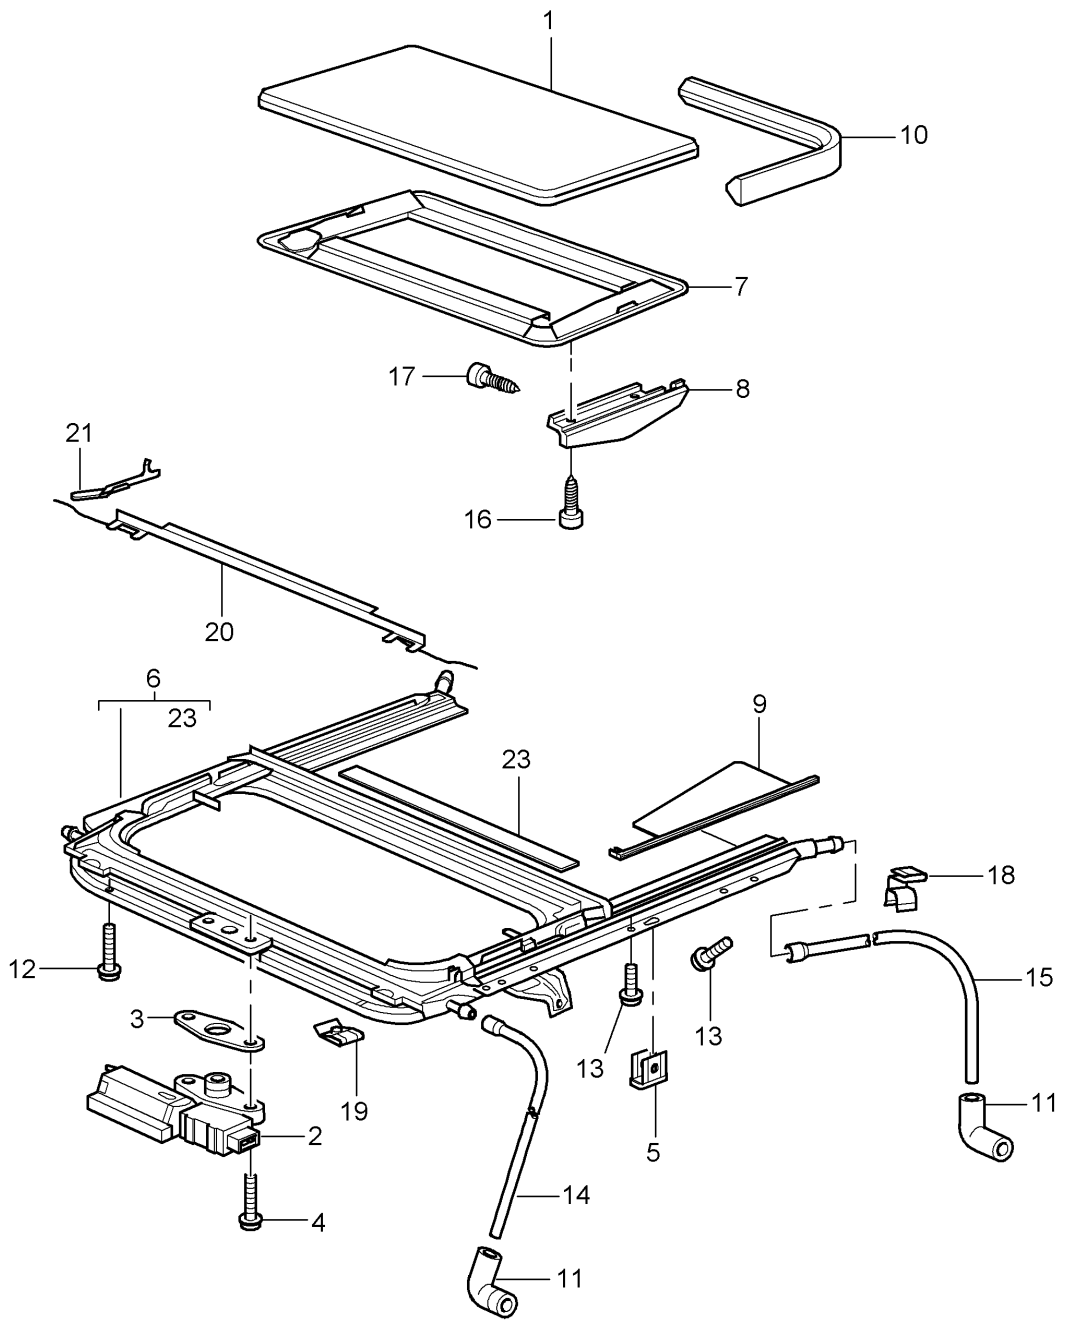

Model: 997 05

Model life 2005>>2008