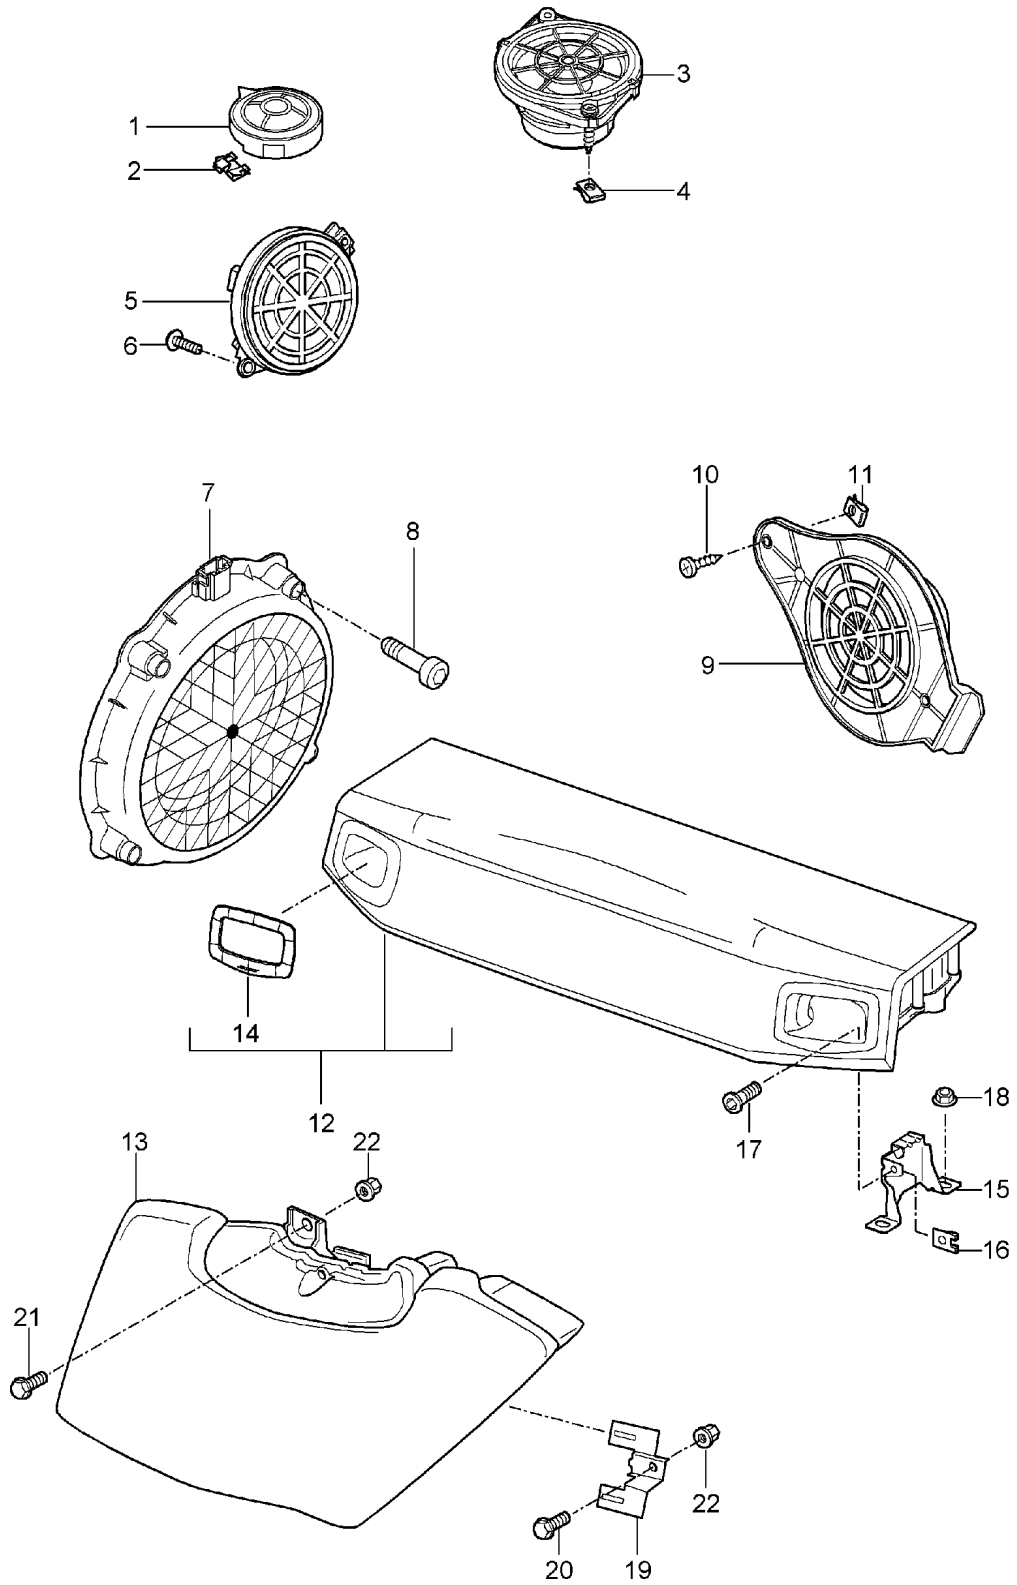

Model: 997 05 Model life 2005>>2008

Pos	Part Number	Description	Remark	Qty	Model
28	997 647 124 00	Control unit		1	PR:440
29	999 591 904 40	Securing element		2	PR:440
30	997 612 069 00	Connecting line Aerial amplifier Control unit	lhd	1	COUPE PR:098,461, 665
30	997 612 066 00	Connecting line Aerial amplifier Control unit	lhd	1	CABRIO/TARGA PR:098,461, 665
(30)	997 612 055 00	Connecting line Aerial amplifier Control unit	lhd	1	PR:098,665
(30)	997 612 062 50	Connecting line Aerial amplifier Control unit		1	PR:694
31	997 612 058 00	Connecting line Control unit Control panel		1	PR:665
(31)	997 612 052 00	Connecting line Control unit Radio unit		1	PR:694
32	997 647 231 00	aerial base		1	COUPE PR:461
(32)	997 647 221 00	aerial base		1	CABRIO/TARGA PR:461
33	997 647 233 00	rod-type aerial		1	COUPE PR:461
(33)	997 647 223 00	rod-type aerial		1	CABRIO/TARGA PR:461
34	997 612 070 00	Connecting line aerial base Radio unit		1	COUPE PR:461,694
(34)	997 612 068 00	Connecting line aerial base Radio unit	lhd	1	CABRIO/TARGA PR:098,461, 694
(34)	997 612 067 01	Connecting line aerial base Power supply		1	CABRIO PR:461

Model: 997 05

Model life 2005>>2008