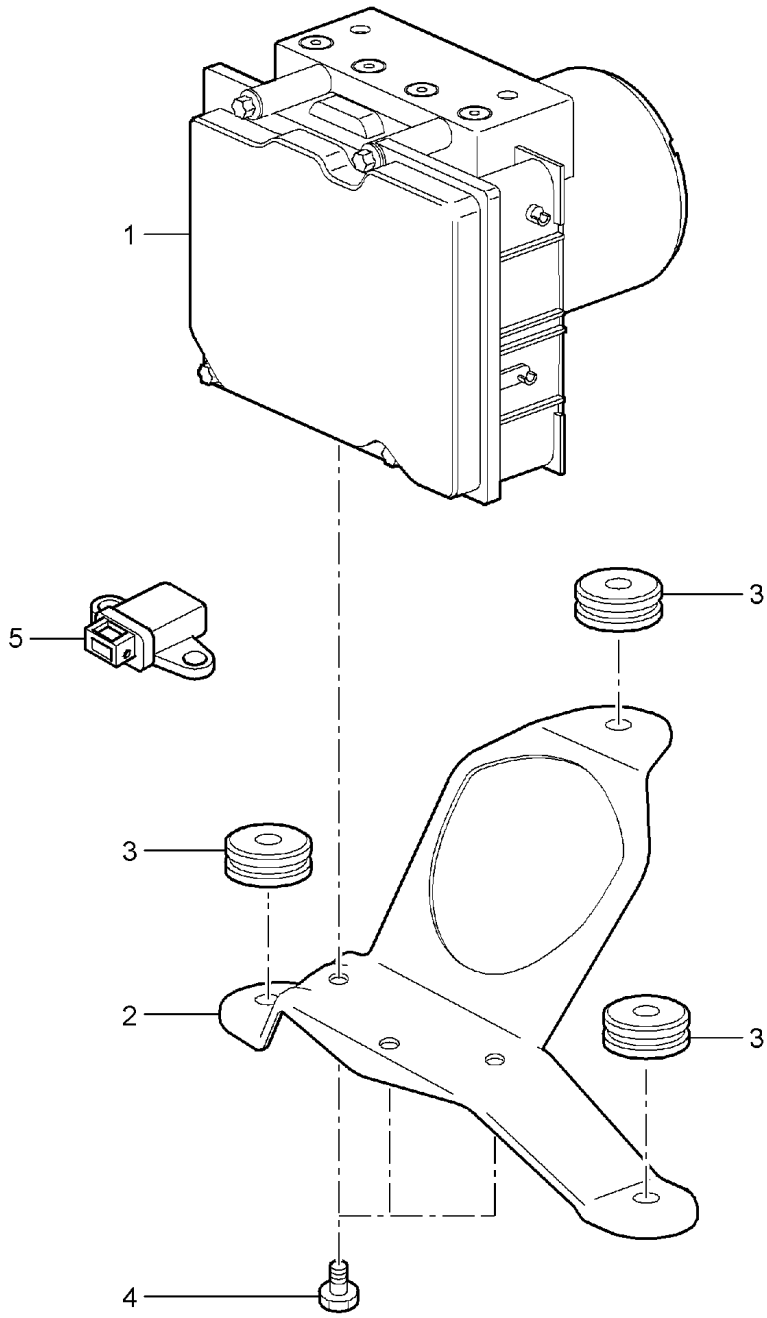

Model: 997 05

Model life 2005>>2008

Pos	Part Number	Description	Remark	Qty	Model
1	997 355 189 00	Brake line Underbody Rear axle Vacuum line			
		Brake line	left	1	
		Discontinued part			
1	997 355 189 10	Brake line	left	1	
		Discontinued part			
1	997 355 189 11	Brake line	left	1	
2	996 355 503 00	Brake hose bracket	left	1	
(2)	997 355 503 10	Retainer for brake hose	left	1	PR:450
3	900 067 117 09	Socket head bolt M 6 X 16		2	
4	996 355 504 00	Brake hose bracket	right	1	
(4)	997 355 504 10	Retainer for brake hose	right	1	PR:450
5	996 355 585 00	Brake line	left	1	
(5)	996 355 585 10	Brake line	left	1	PR:450
6	996 355 586 00	Brake line	right	1	
(6)	996 355 586 10	Brake line	right	1	PR:450
7	996 355 139 00	Brake hose		2	
8	997 355 190 02	Brake line		1	
9	996 347 543 00	Cable holder		3	
11	996 355 543 00	Bracket		1	
14	997 355 575 00	Vacuum line Discontinued part		1	
(14)	997 355 575 01	Vacuum line		1	
-	999 507 495 40	Bracket		1	
(15)	996 501 815 02	Brake line bracket		2	
	996 501 815 02 GRV	primed			
16	997 355 331 00	retaining spring for Brake hose		X	

Model: 997 05

Model life 2005>>2008