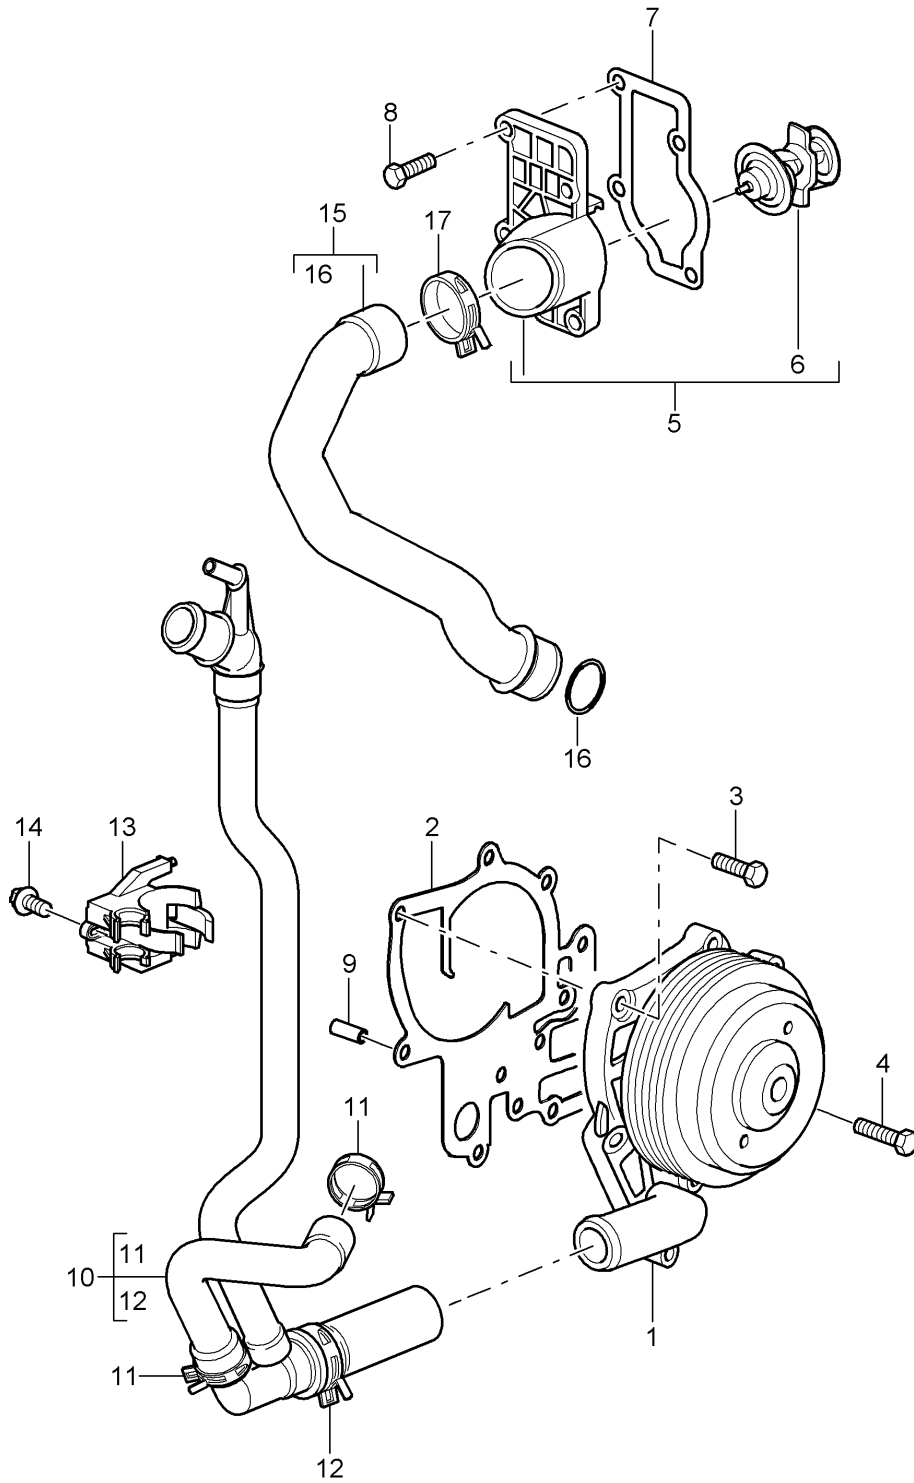

Model: 997 05 Model life 2005>>2008

Pos	Part Number	Description	Remark	Qty	Model
		Crankcase housing			9701
1	997 107 038 00	Bleeding oil separator		1	
2	900 331 053 40	O-ring 12,37 X 2,62		2	
3	997 107 338 01	Bracket oil separator		1	
4	999 919 121 09	fillister hd. bolt 5 X 16		2	
5	997 107 146 03	Breather line Cyl. 4 - 6		1	
6	997 107 547 00	Bracket		1	
7	997 107 143 01	Breather line Cyl. 1 - 3		1	
8	997 107 145 02	Line Distributor tube		1	
9	997 107 138 00	oil separator		2	
10	997 107 538 00	Seal		2	
11	900 385 023 04	Torx screw M 6 X 25		4	
12		see illustration:	108-005	2	
13	997 106 024 01	Feed line oil separator		1	
13	997 106 024 02	Discontinued part Feed line oil separator		1	
14	997 106 028 01	return line oil separator		1	
14	997 106 028 02	Discontinued part return line oil separator		1	

Model: 997 05

Model life 2005>>2008