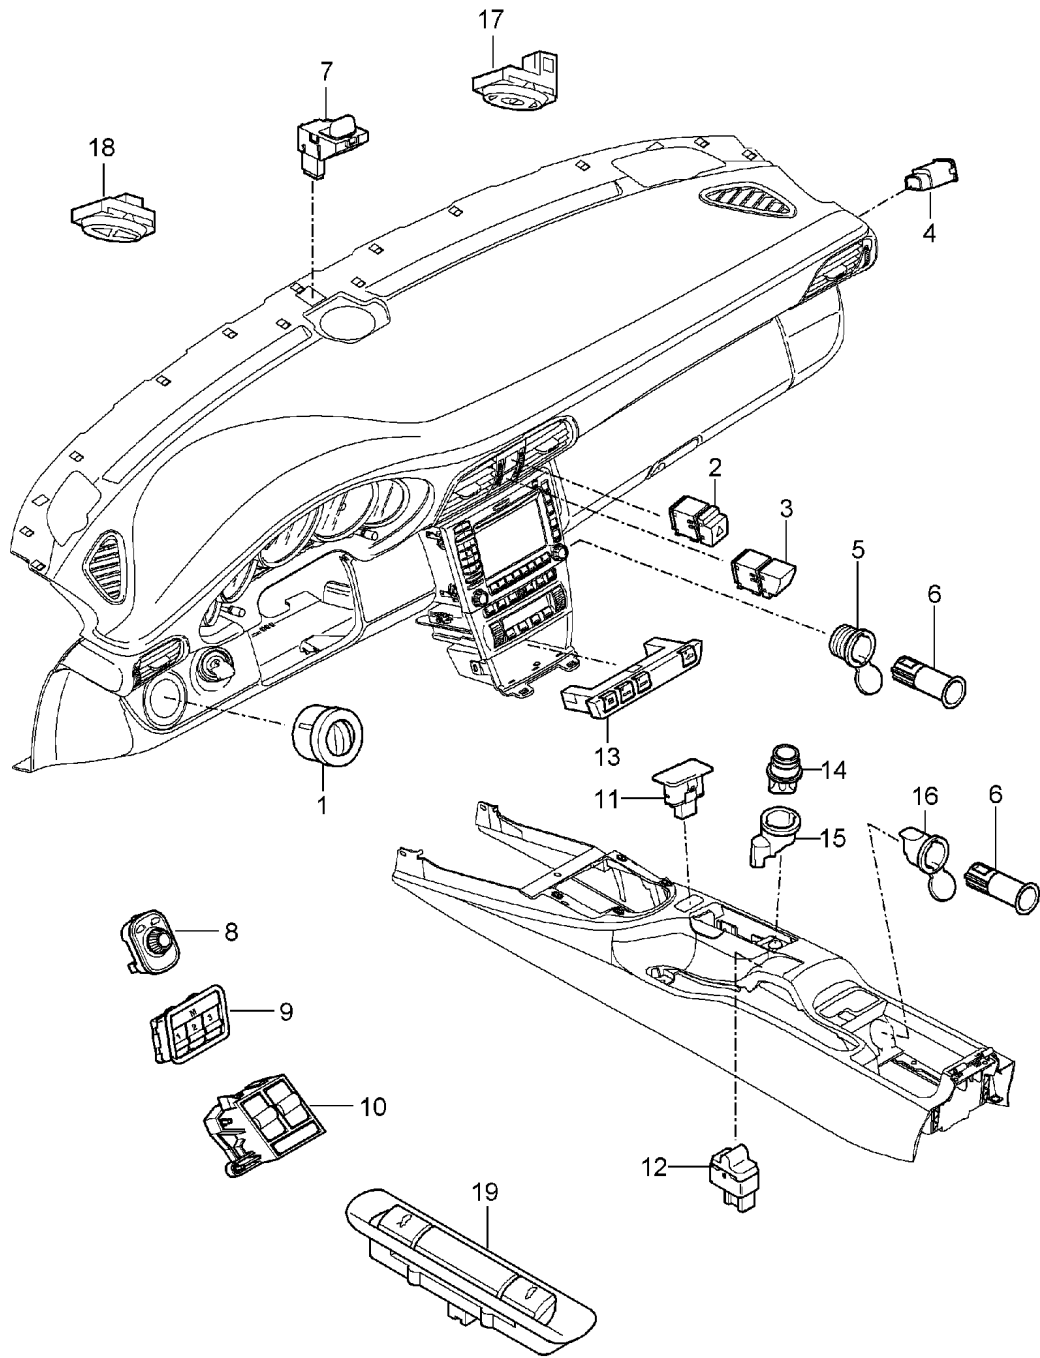

Model: 997 05

Model life 2005>>2008