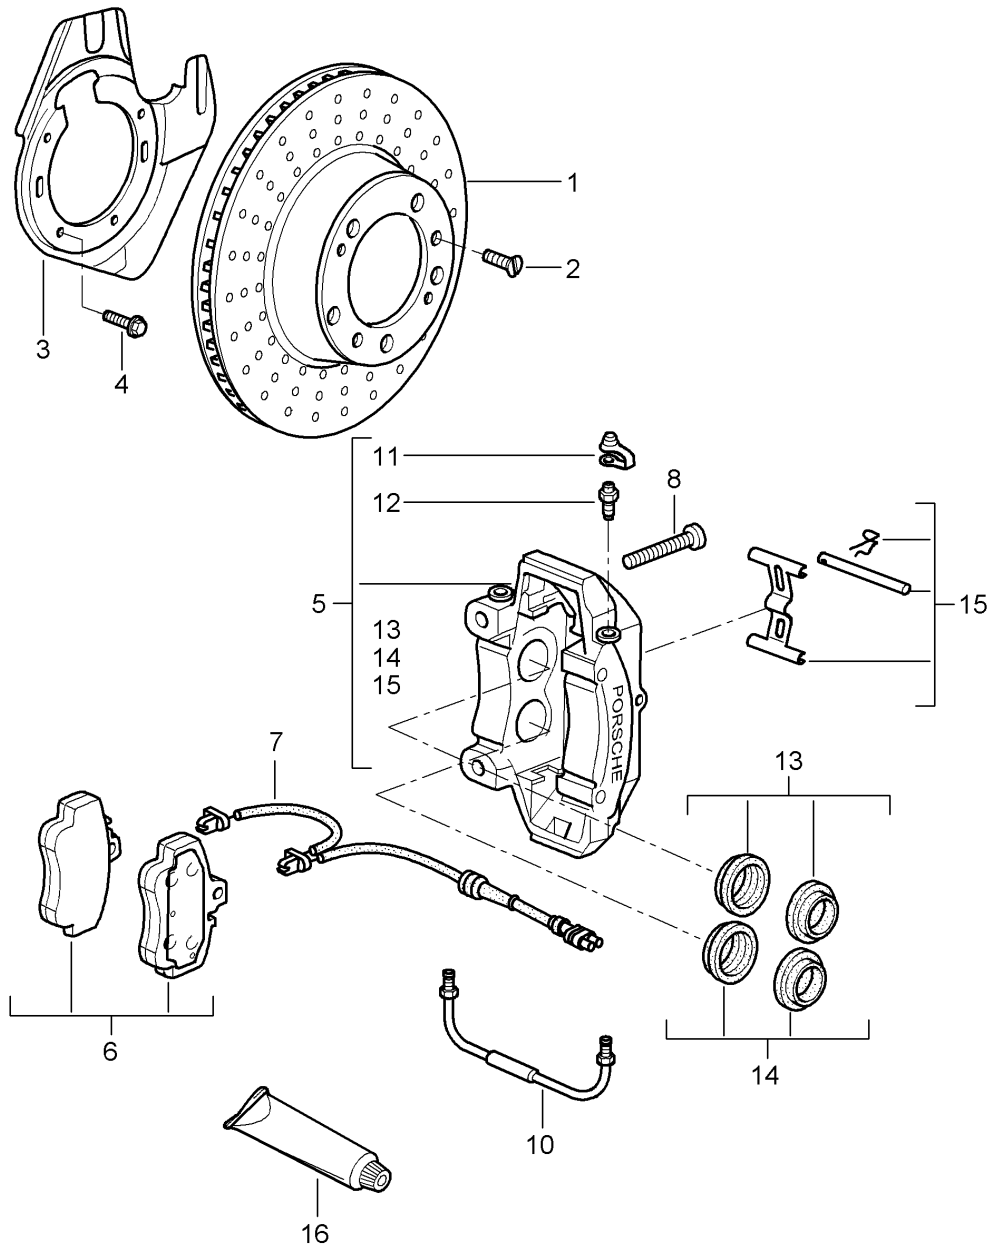

Model: 997 05

Model life 2005>>2008