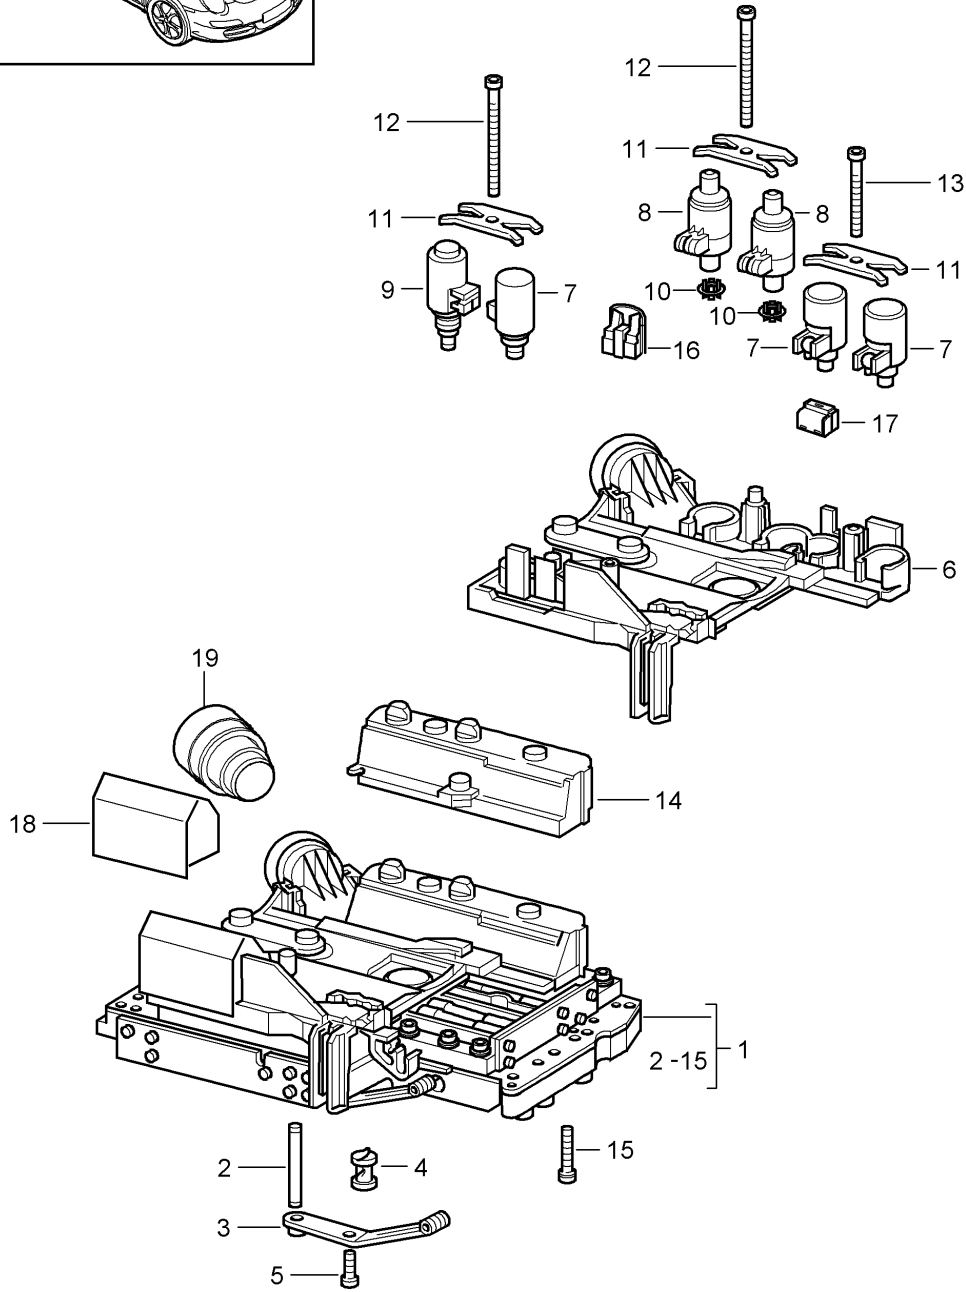

Model: 997 05

Model life 2005>>2008

Model: 997 05

Model life 2005>>2008

Pos	Part Number	Description	Remark	Qty	Model
-		Tiptronic Control unit Solenoid valve pressure regulator			A9701, A9731
1	722 270 020 6	Switch unit		1	
2	140 277 007 5	Pin		1	
3	140 270 017 8	Spring		1	
4	140 270 029 8	Filter		1	
5	170 990 012 0	Screw		1	
6	140 270 056 1	Cover plate Electronic unit Discontinued part		1	
6	140 270 086 1	Cover plate Electronic unit Discontinued part		1	
6	140 270 116 1	Cover plate Electronic unit		1	
7	240 270 028 9	Valve		3	
7	240 270 160 0	Valve		3	
8	203 270 008 9	Solenoid valve		2	
9	140 277 043 5	Solenoid valve		1	
10	140 270 049 8	Filter		2	
11	140 276 000 3	spring plate Discontinued part		3	
(11)	140 276 020 3	spring plate		3	
12	140 277 107 1	Screw		2	
13	140 277 117 10	Screw		1	
14	140 271 078 2	Cover		1	
15	140 277 067 1	Screw		10	
16	240 271 008 2	Cover cap Discontinued part		2	
16	240 271 008 2	Cover cap		2	
	240 271 008 2 28	Cover cap			
17	240 271 018 2	Cover cap		3	
18	140 271 088 2	Cover		1	
19	000 043 207 28	Cable guide		1