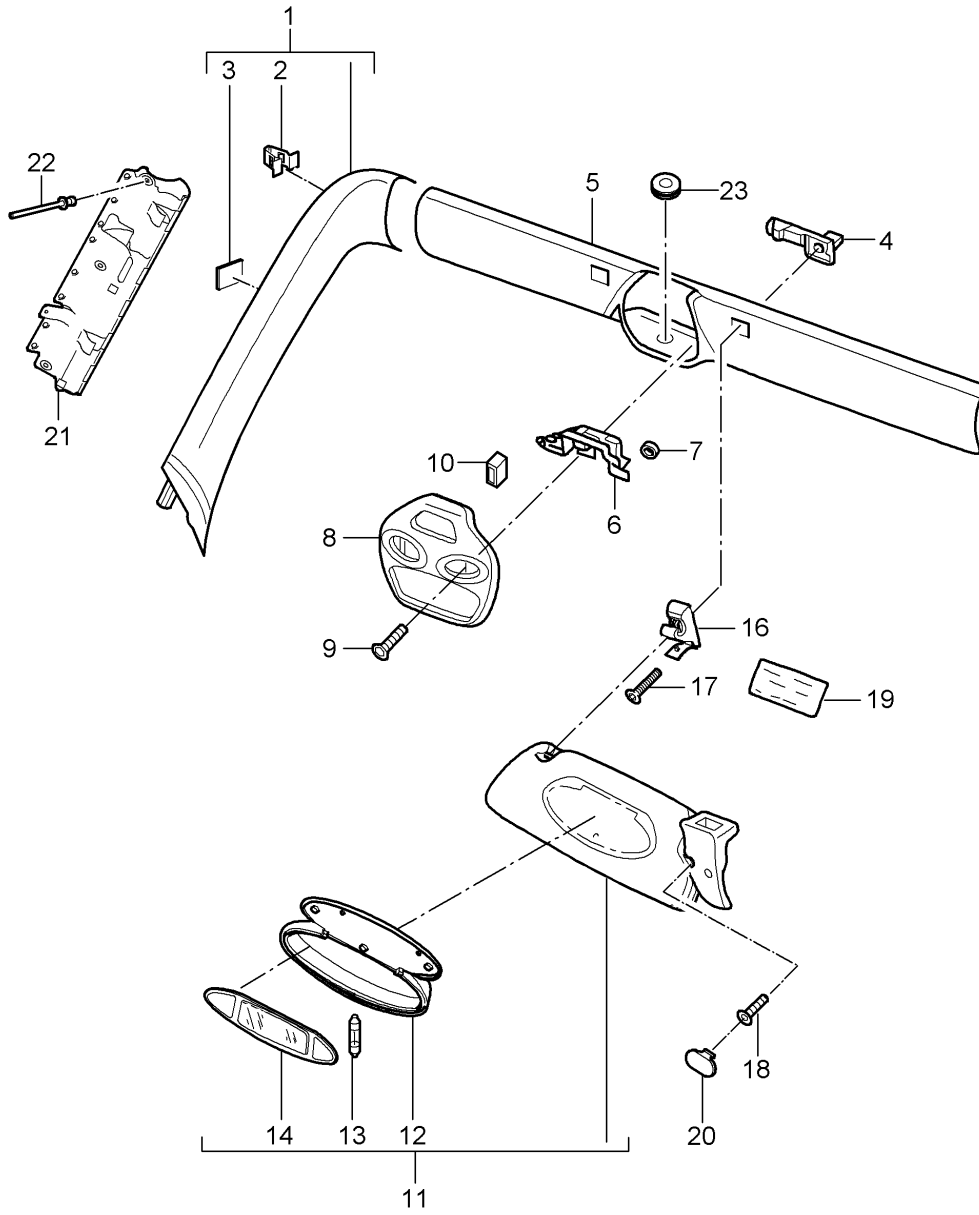

Model: 997 05 Model life 2005>>2008

Pos	Part Number	Description	Remark	Qty	Model
(16)	997 555 291 00	A-pillar D - MJ 2005>> - MJ 2005 deformation element	left	1	PR:553,072
(16)	997 555 292 00	A-pillar D - MJ 2006>> deformation element	right	1	PR:553,072
17	999 190 184 01	Pop rivet 4,0 X 8,5		8	
(18)	997 555 689 02	Roof deformation element	left	1	PR:553,072, 650
18	997 555 690 02	Roof deformation element	right	1	PR:553,072, 650
19	999 073 366 02	fillister hd. bolt M 6 X30 for Mount deformation element Roof		4	
20	999 591 348 01	D - MJ 2006>> panel nut St 4,8		X	
21	997 556 603 00	Sound absorber tensioner	rear	1	
22	997 555 857 00	Grommet A-pillar		X	

Model: 997 05

Model life 2005>>2008