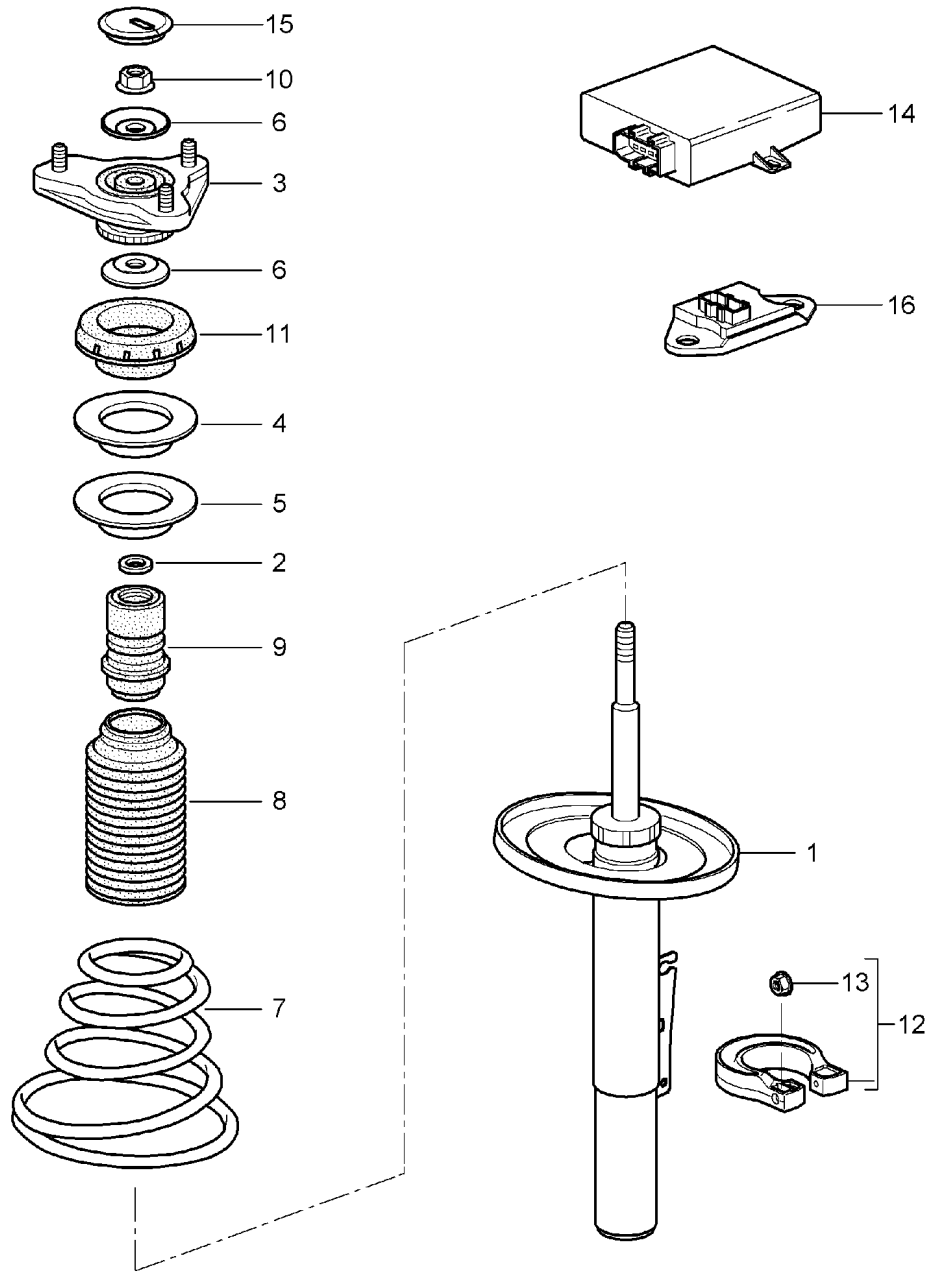

Model: 997 05

Model life 2005>>2008