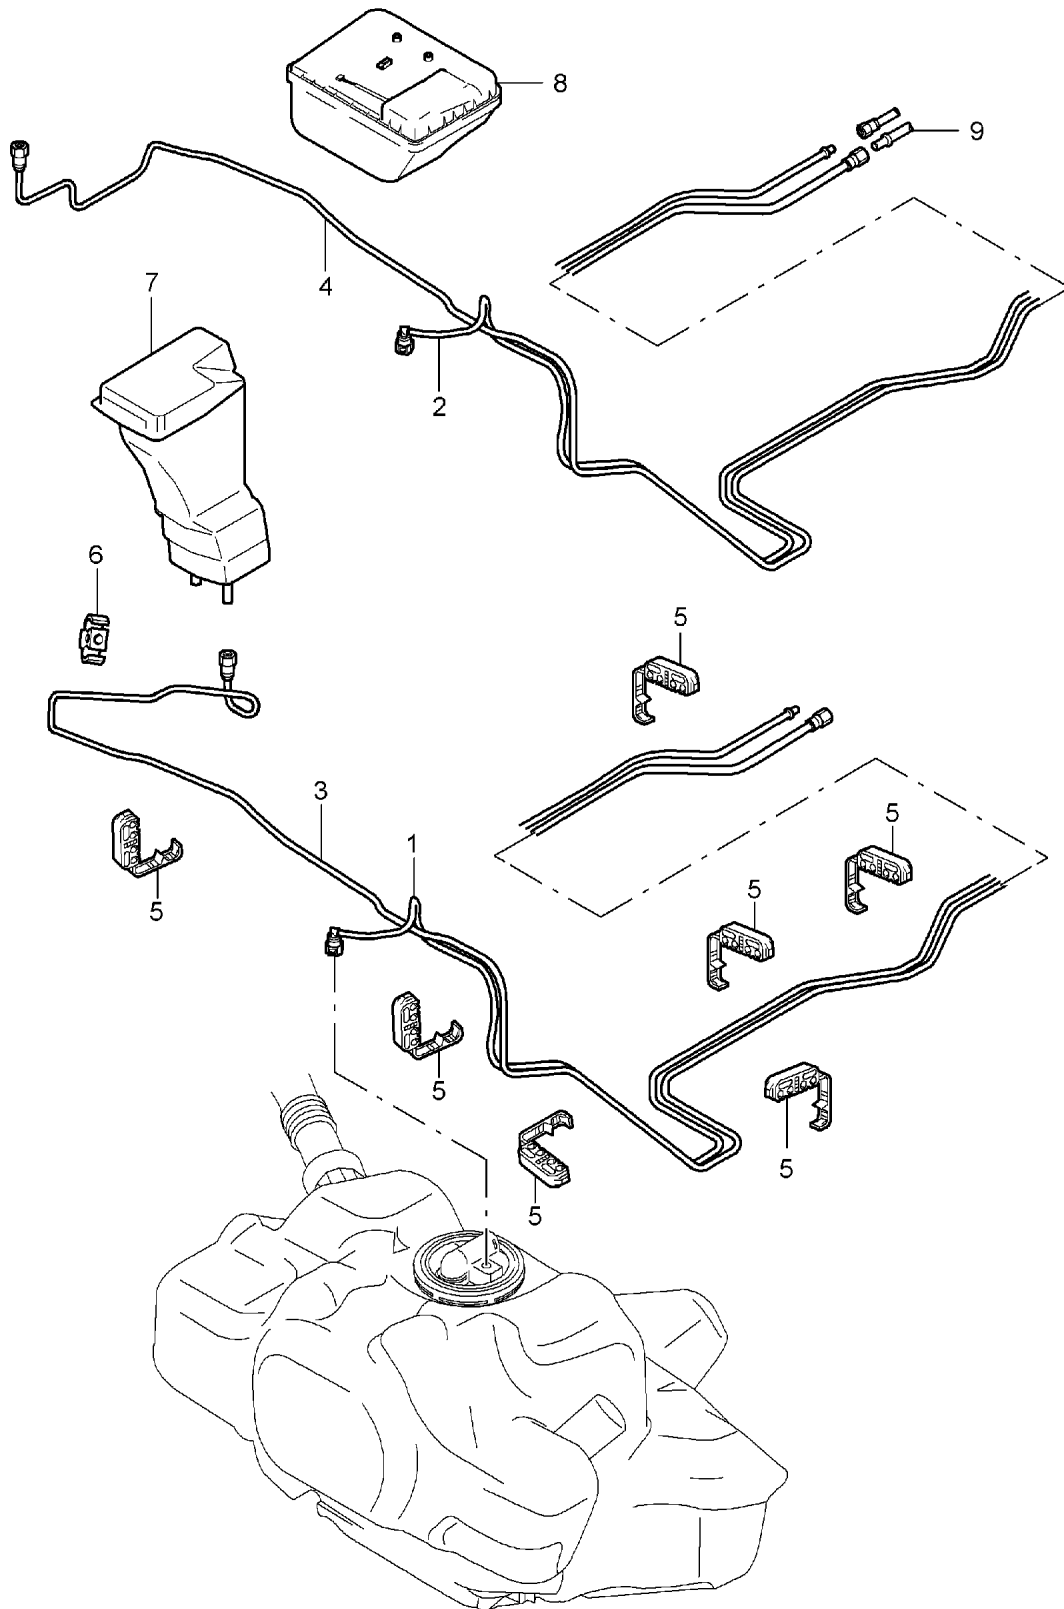

Model: 997 05

Model life 2005>>2008

Model: 997 05 Model life 2005>>2008

Pos	Part Number	Description	Remark	Qty	Model
(1)	997 201 261 03	Fuel system Fuel line Fuel pump for Engine	front front	1	C4/C4S
2	997 201 261 00	Fuel line		1	C2/C2S PR:664
(2)	997 201 261 01	Fuel line Fuel pump for Engine	front	1	C4/C4S PR:664
4	997 201 351 00	Purge-air line Activated charcoal container for Engine	front	1	C2/C2S PR:664
(4)	997 201 351 01	Purge-air line Activated charcoal container for Engine	front	1	C4/C4S PR:664
5	999 507 521 40	Cable holder 8,0/8/10		8	
-	999 507 488 40	Cable holder 5,00/10,0		1	C2/C2S
8		Activated charcoal container see illustration:	201-030	1	
9		Lines see illustration:	rear 201-010	1