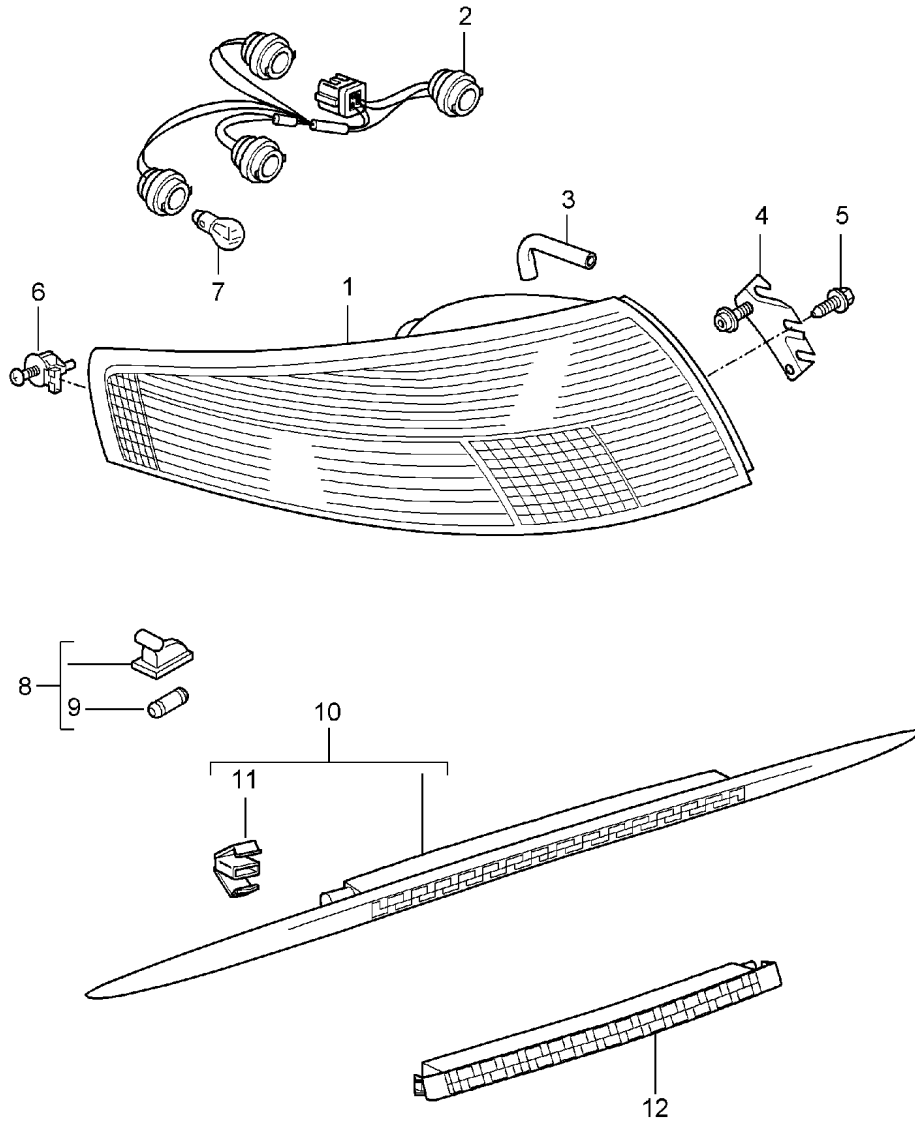

Model: 997 05

Model life 2005>>2008

Model: 997 05

Model life 2005>>2008

Pos	Part Number	Description	Remark	Qty	Model
		Rear light			
		Licence plate light			
		Additional brake light			
1	997 631 485 03	Tail light housing	left	1	
(1)	997 631 486 03	Tail light housing	right	1	
(1)	997 631 981 00	Rear light (complete)	left	1	PR:XXF
(1)	997 631 982 00	D - MJ 2008>> - MJ 2008 Rear light (complete)	right	1	PR:XXF
		D - MJ 2008>> - MJ 2008			
2	997 631 436 00	Wire set		2	
3	997 631 451 00	ventilation union		4	
4	997 631 463 01	Bracket	left	1	
(4)	997 631 464 01	Bracket	right	1	
5	900 146 075 09	Screw M 6 X 12		2	
6	997 631 471 00	Support		2	
7	900 631 018 90	bulb 21 W white		1	
7	900 631 021 90	Back-up light bulb 21 W yellow		1	
7	900 631 022 90	Turn signal indicator bulb 21/5 W		1	
7	900 631 017 90	Tail light bulb 21/4 W		1	
7	900 631 017 91	Rear fog light Tail light bulb 21/4 W		1	
8	997 631 620 01	Brake light Tail light		2	
8	997 631 620 02	Licence plate light Discontinued part		2	
9	900 631 025 90	Licence plate light bulb 12V 5W		2	
10	997 631 050 04	Additional brake light		1	COUPE/TARGA
(10)	997 631 054 03	Additional brake light		1	CABRIO
11	997 631 203 00	Clip		6	COUPE/TARGA
12	997 631 051 01	Additional brake light in Spoiler See technical information GR. 9 , NR. 8/04		1	
12	997 631 051 02	No longer use the part here Additional brake light in Spoiler		1	
12	997 631 051 04	No longer use the part here Additional brake light in Spoiler		1