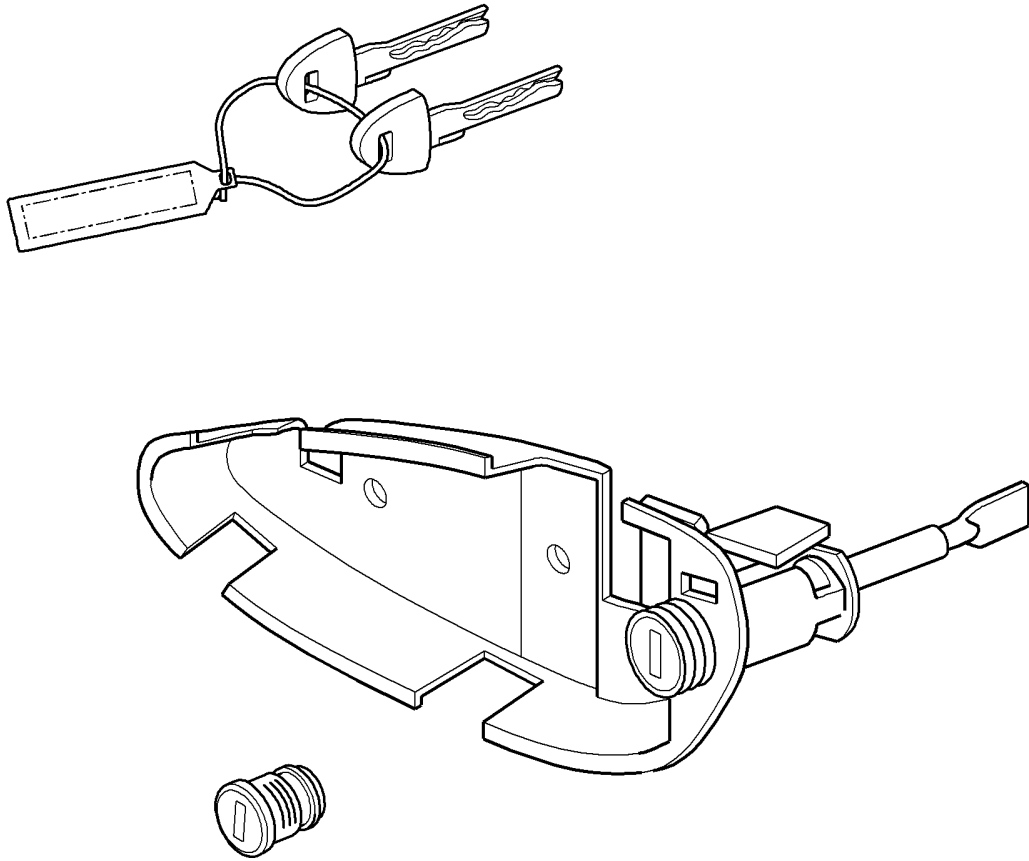

Model: 997 05

Model life 2005>>2008