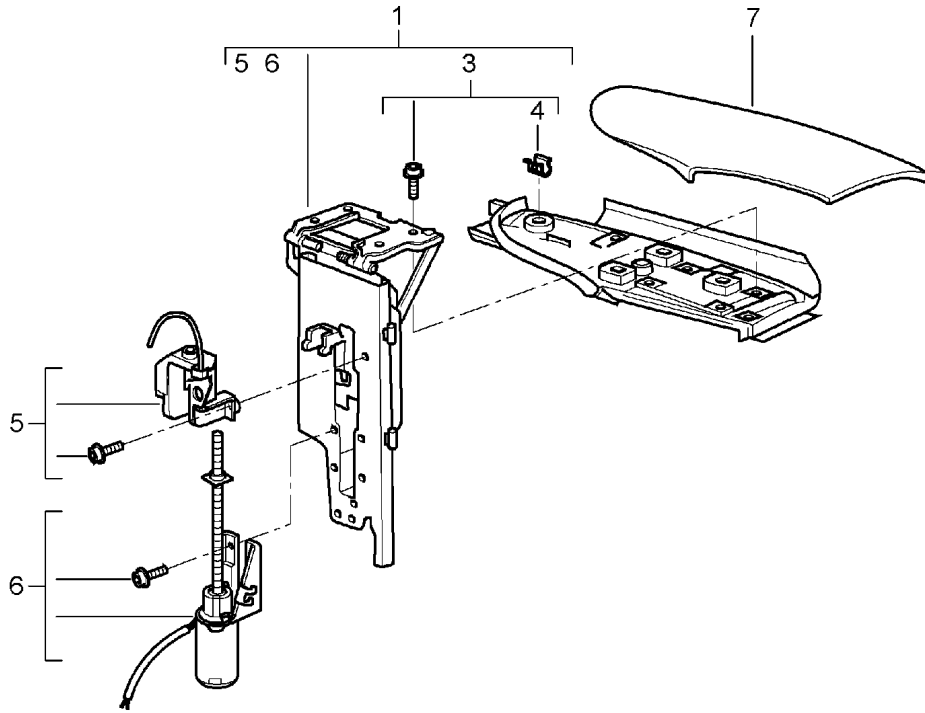

Model: 997 05

Model life 2005>>2008

Model: 997 05

Model life 2005>>2008

Pos	Part Number	Description	Remark	Qty	Model
		Flap	side		
		Folding top			
1	996 561 175 01	Flap for soft top box	left	1	
(1)	996 561 176 01	Flap for soft top box	right	1	
3	996 561 625 00	Lower part	left	1	
(3)	996 561 626 00	Lower part	right	1	
4	999 507 533 02	Clamp		X	
5	996 561 685 00	Micro switch	left	1	
(5)	996 561 686 00	Micro switch	right	1	
6	996 561 675 00	Driving mechanism	left	1	
(6)	996 561 676 00	Driving mechanism	right	1	
7		see illustration: 8/07/07	right	1	