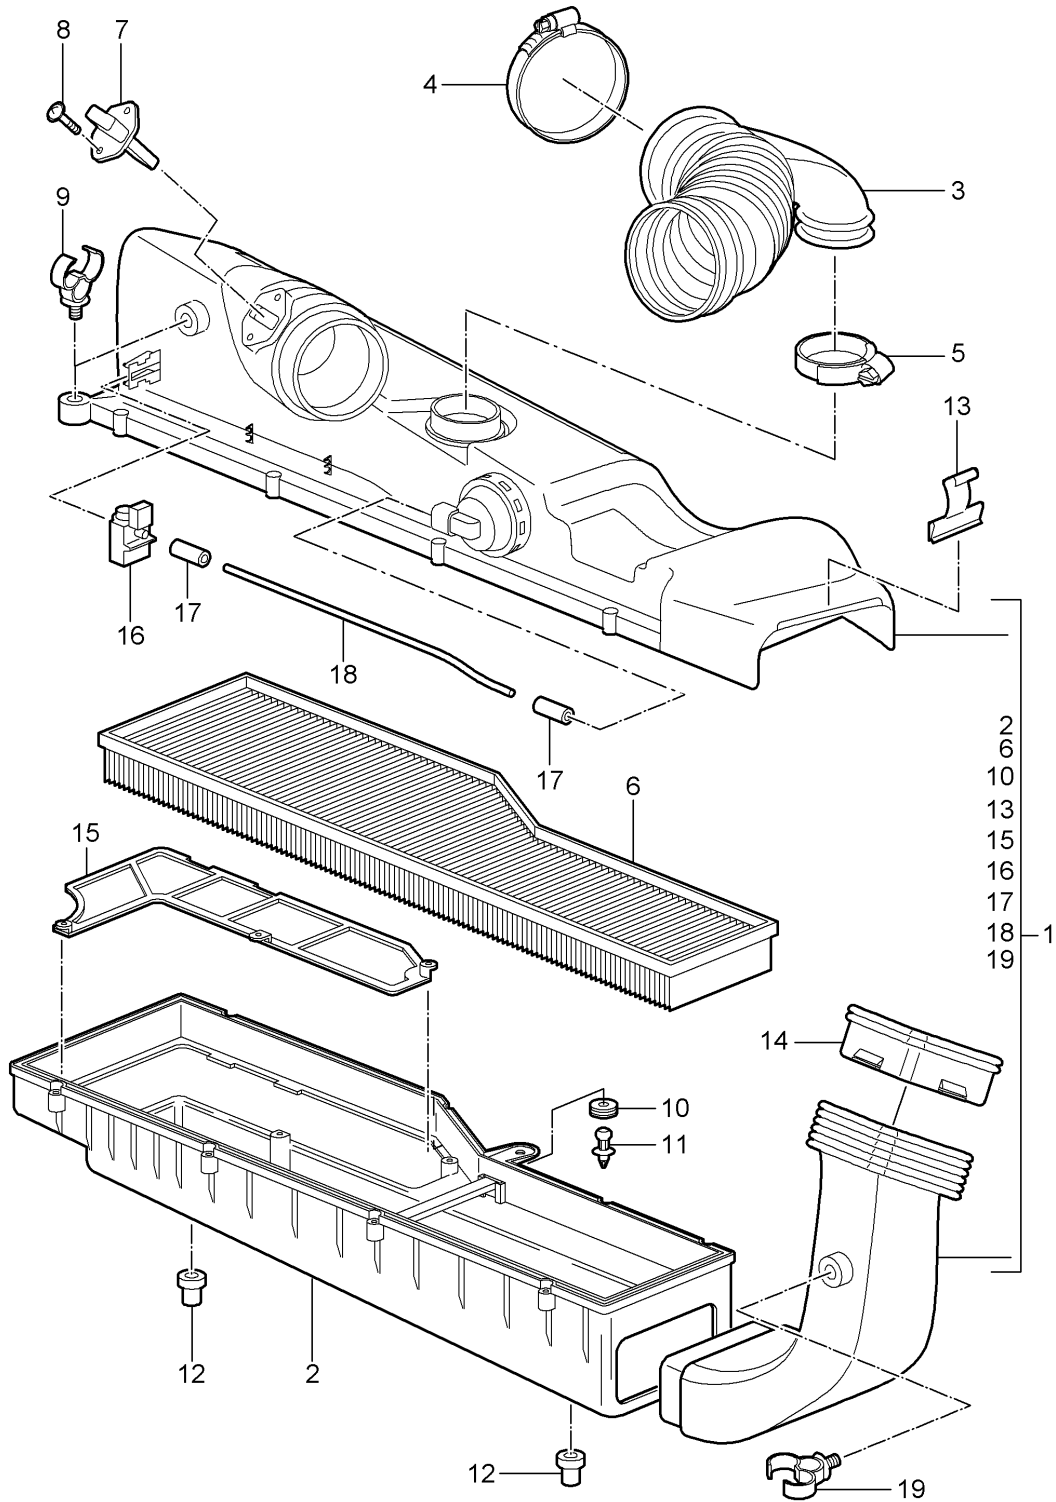

Model: 997 05

Model life 2005>>2008

Pos	Part Number	Description	Remark	Qty	Model
1	997 110 023 00	Air filter Air filter Discontinued part		1	9605
(1)	997 110 923 01	Air filter		1	
2	997 110 122 01	air cleaner, lower part		1	
3		Air guide see illustration:	107-000	1	
4	999 512 016 00	Hose clamp 80 - 100		1	
5	999 512 636 00	Hose clamp 40 - 60		1	
6	996 110 131 52	Air filter element		1	
7	986 606 125 01	Air mass meter		1	
8	999 919 160 07	fillister hd. bolt M 5 X 20		2	
9	999 507 544 40	Cable holder		2	
10	999 702 246 40	Grommet 12 X 17		1	
11	997 110 137 01	Clip		1	
12	999 703 478 40	bush		1	
13	997 110 237 00	Clip for air cleaner housing Discontinued part		1	
13	997 110 237 01	Clip for air cleaner housing		1	
14	997 110 250 00	Sealing bellows		1	
15	997 110 240 00	Frame		1	
16	999 511 240 40	Cable holder 11,0 - 18		1	

Model: 997 05

Model life 2005>>2008