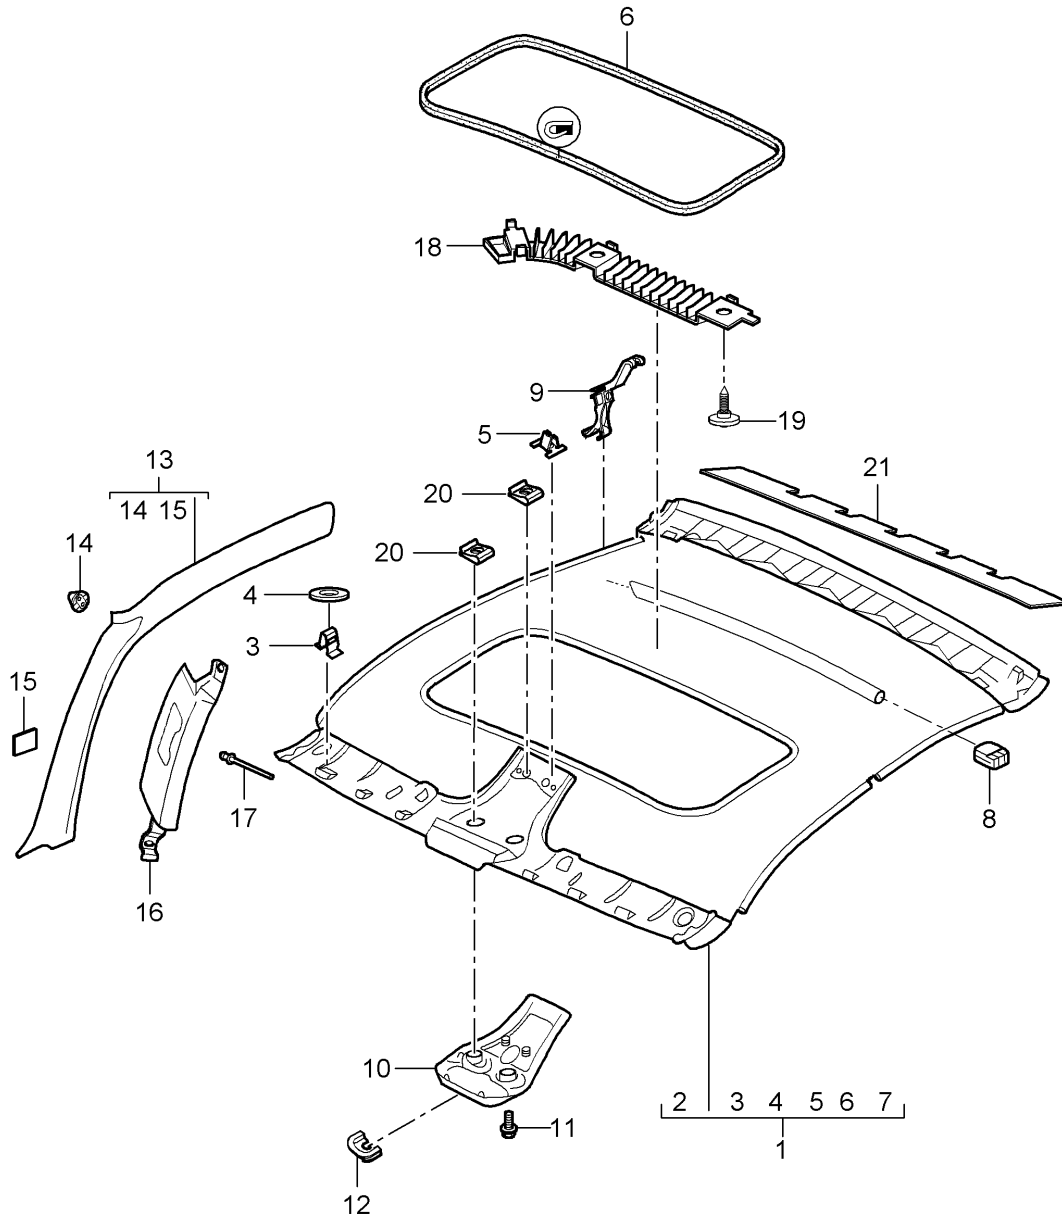

Model: 997 05

Model life 2005>>2008