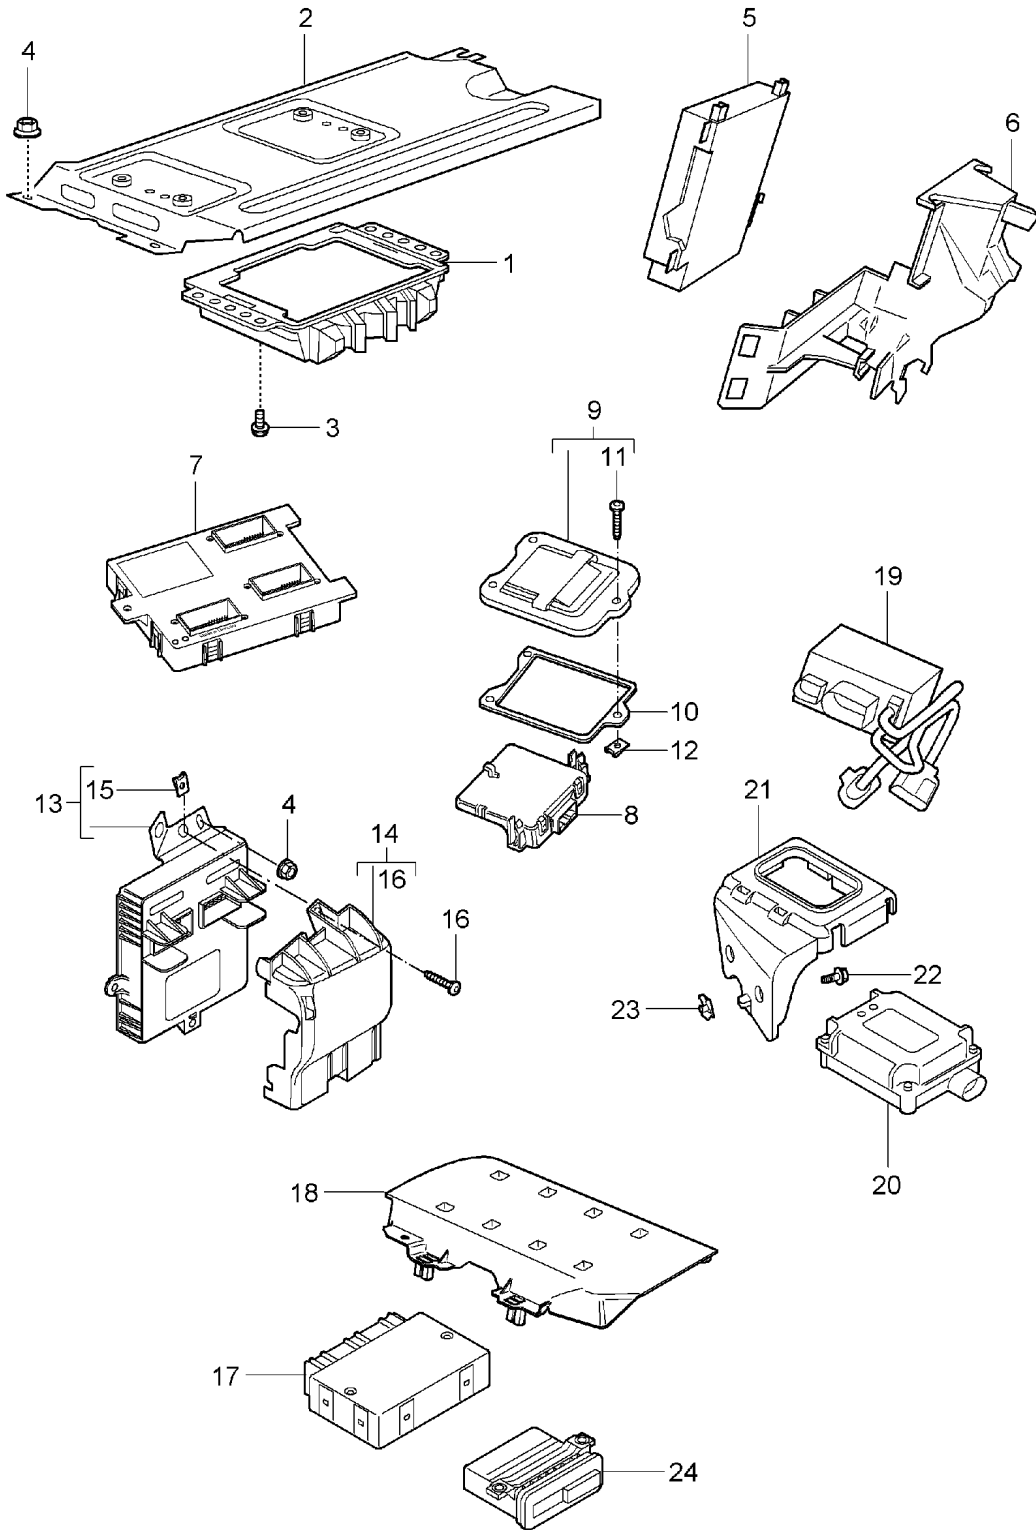

Model: 997 05

Model life 2005>>2008

Model: 997 05 Model life 2005>>2008

Pos	Part Number	Description	Remark	Qty	Model
1	997 618 601 05	Control units Control unit - dme - D - MJ 2005>> - MJ 2005		1	
1	997 618 601 05	Control unit - dme - D - MJ 2006>>		1	PR:-660
1	997 618 603 05	Control unit - dme - D - MJ 2005>>		1	PR:660
(1)	996 618 150 01	Control unit for fuel pump		1	CARRERA 4/4S PR:664
-	999 919 125 09	Hexagon bolt 6,0 X 16,0 for Control unit Fuel pump		2	CARRERA 4/4S PR:664
2	996 618 129 01	Retainer for control units - dme -		1	COUPE/TARGA
(2)	996 618 131 00	Retainer for control units - dme -		1	CABRIO
3	900 378 036 01	Hexagon bolt M 6 X 12		4	COUPE/TARGA
(3)	999 073 228 09	panel screw 4,8 X 13		X	CABRIO
4	999 084 629 01	Hexagon nut M 6		3	COUPE/TARGA
5	997 618 180 14	Control unit Tiptronic		1	PR:249
6	996 618 257 01	Retainer for control units Tiptronic		1	PR:249
-		Control unit Targa roof		1	TARGA
-		see illustration: Control unit	811-002	1	CABRIO
-		Convertible top control see illustration:	811-015	1	
7	997 610 102 06	Onboard supply control unit No longer use the part here		1	
7	997 618 516 01	Onboard supply control unit		1	
8	997 610 107 04	Control unit for gateway Gateway		1	
9	997 572 419 03	Cover		1	
10	997 572 221 00	Seal		1	
11	900 143 094 09	panel screw ST 4,8 X 19		3	
12	999 591 855 01	panel nut ST 4,8		3	
13	997 618 511 01	Control unit FRONT luggage compartment		1	PR:-601
(13)	997 610 105 11	Control unit FRONT luggage compartment		1	PR:601
14	997 551 736 00	Cover for control unit		1	CARRERA/S
(14)	997 551 736 01	Cover for control unit		1	CARRERA 4/4S
15	999 507 462 09	panel nut 4,8		1	
16	999 073 061 02	panel screw 4,8 X 16		1	
17	997 618 260 08	Control unit Rear end		1	
18	997 618 371 01	Retainer for control units		1	
19	997 618 436 01	Control unit Cooling air control		1