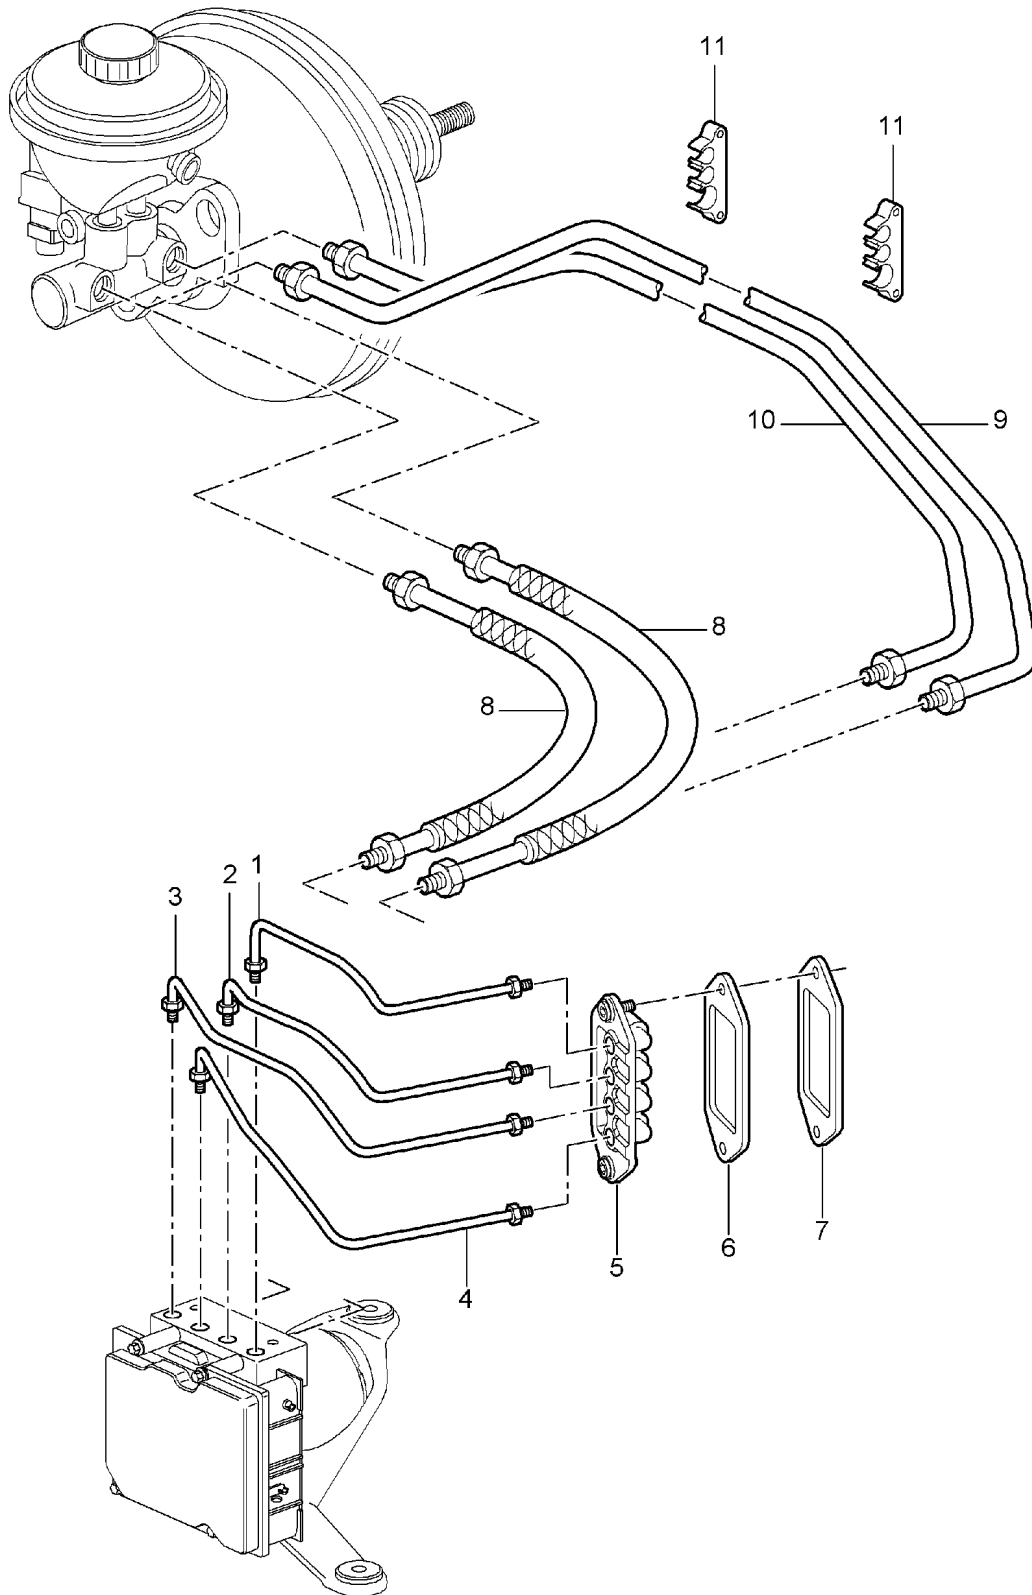

Model: 997 05

Model life 2005>>2008

Model: 997 05

Model life 2005>>2008

Pos	Part Number	Description	Remark	Qty	Model
		Brake lines			CARRERA 2
		Front end			CARRERA 2S
1	997 355 315 00	Brake line		1	
2	997 355 316 00	Brake line		1	
3	997 355 327 00	Brake line		1	
4	997 355 326 00	Brake line		1	
5	997 355 650 00	Intermediate piece		1	
6	997 355 752 00	Seal		1	
7	997 355 753 00	Reinforcement		1	
8	997 355 311 00	Pressure line		2	PR:098
9	997 355 312 00	Pressure line		1	PR:099
10	997 355 314 00	Pressure line		1	PR:099
11	999 507 632 40	Cable holder		2