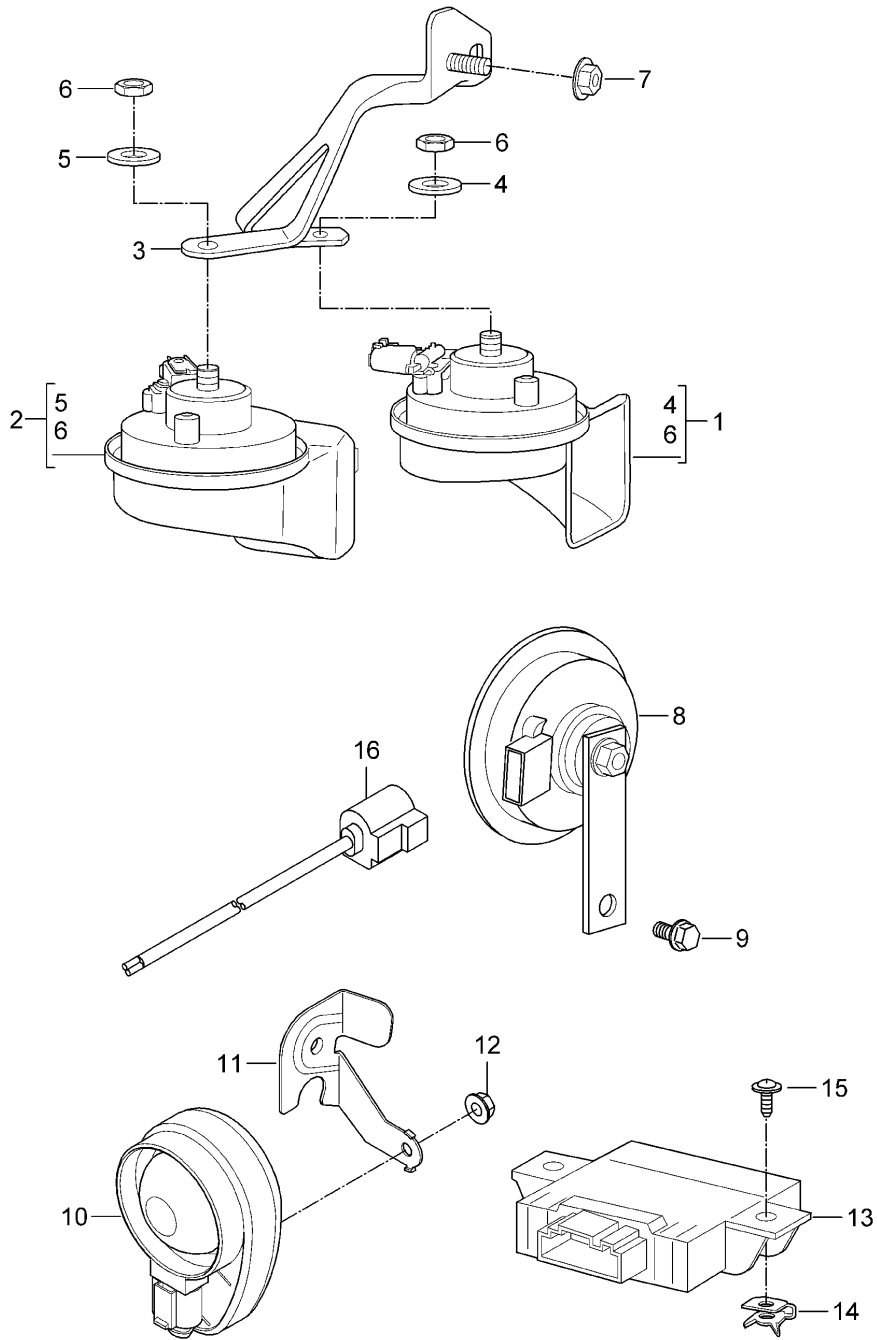

Model: 997 05

Model life 2005>>2008

Model: 997 05 Model life 2005>>2008

Pos	Part Number	Description	Remark	Qty	Model
1	997 635 206 03	Fanfare Signal horn Fanfare High-pitched Discontinued part		1	
1	997 635 206 04	Fanfare High-pitched No longer use the part here		1	
1	997 635 216 00	Fanfare High-pitched see Technical information GR.9 NR.100/13 KD-NR.9050		1	
-	997 612 947 00	Adapter cable see Technical information GR.9 NR.100/13 KD-NR.9050		1	
2	997 635 205 03	Fanfare Low-pitched Discontinued part		1	
2	997 635 205 04	Fanfare Low-pitched No longer use the part here		1	
(2)	997 635 215 00	Fanfare Low-pitched see Technical information GR.9 NR.100/13 KD-NR.9050		1	
-	997 612 947 00	Adapter cable see Technical information GR.9 NR.100/13 KD-NR.9050		1	
3	997 635 150 04	Bracket for fanfare Discontinued part		1	
3	997 635 150 05	Bracket for fanfare		1	
4		Washer High-pitched		1	
5		Washer Low-pitched		1	
6	900 034 001 03	Nut M 8 D >> - MJ 2007 Discontinued part		2	
6	900 034 001 04	Nut M 8		2	
7	900 377 003 03	Hexagon nut M 8		1	
8	996 637 117 03	Signal horn for alarm system		1	
8	996 637 117 05	Signal horn for alarm system Replacement for 996.637.117.03		1	
9	900 075 459 01	use if required: Bolt with washer M 6 X 12 Z2	9P1 998 003 A	1