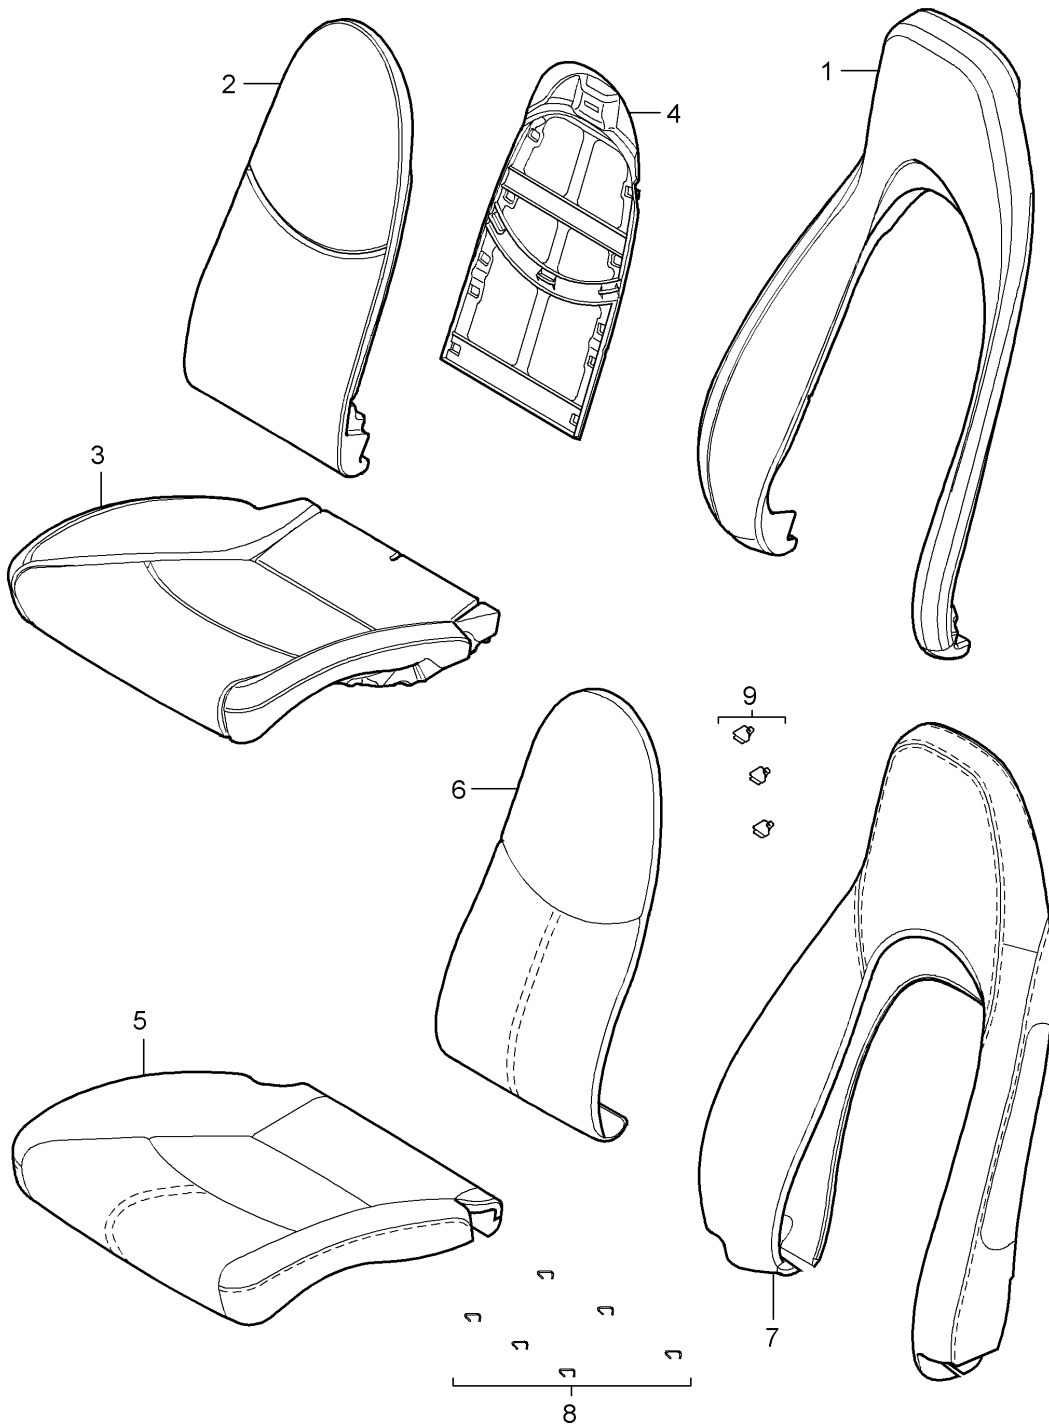

Model: 997 05

Model life 2005>>2008