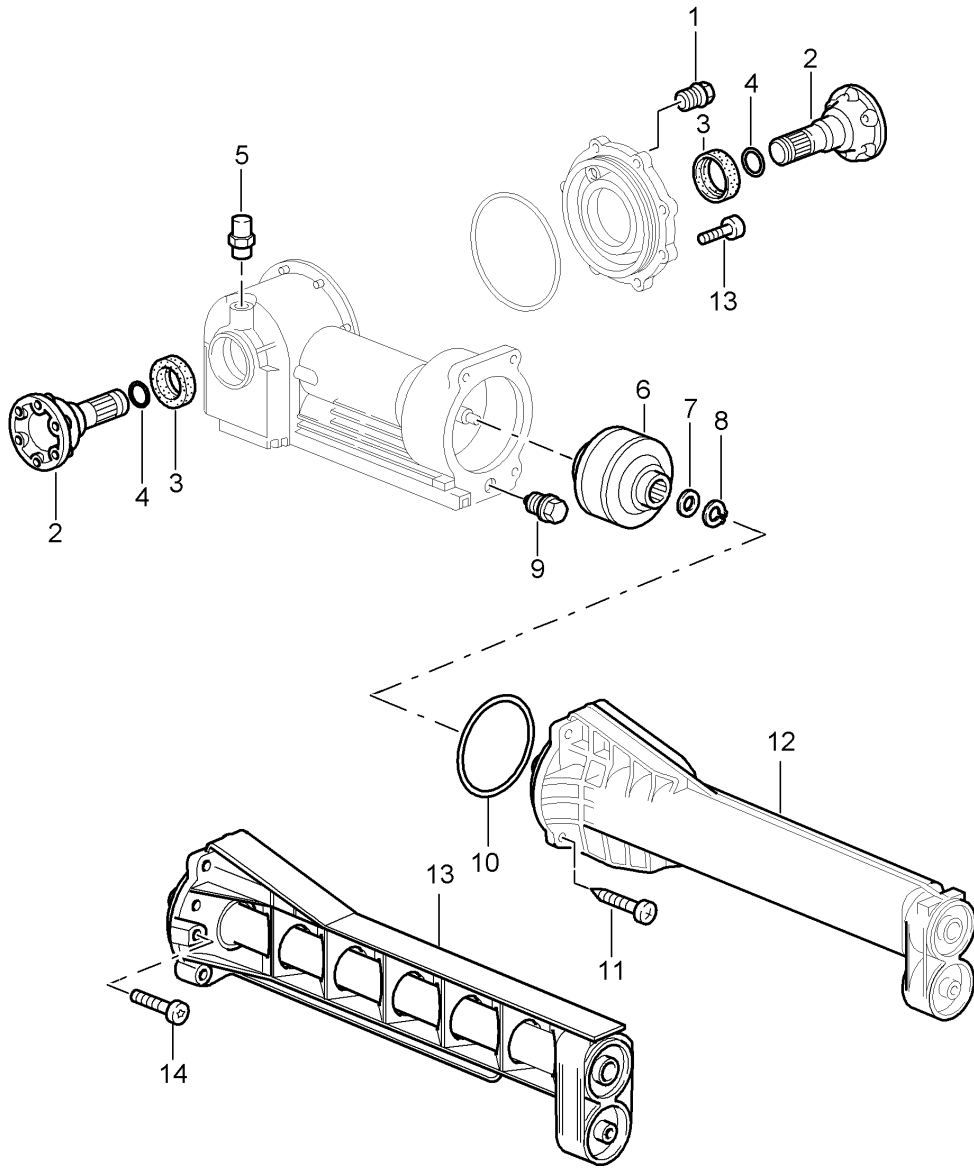

Model: 997 05

Model life 2005>>2008

Pos	Part Number	Description	Remark	Qty	Model
		Front axle differential Cardan shaft			Z97.00 G9731,A9731
1	997 349 010 00	Front axle differential Ready for installation		1	
2	999 072 034 09	Conical screw M 10 X 28		2	
3	997 375 934 00	transmission carrier	front	1	
4	997 375 257 00	Stop		2	
5	900 380 008 09	Locknut M 10		1	
6	997 375 343 00	transmission carrier	rear	1	
7	900 378 142 09	Hexagon bolt M 10 X 90		1	
8	996 421 020 50	Cardan shaft Discontinued part		1	
8	997 421 020 00	Cardan shaft Discontinued part		1	
8	997 421 020 01	Cardan shaft		1	
9	996 421 145 01	Gaiter		1	
10	996 375 054 02	gearbox mounting		1	
11	900 385 123 01	Bolt with washer M 10 X 25		4	
12	999 076 053 09	Hexagon nut M 10		2	
13	900 385 097 01	Torx screw M 10 X 35		3	
14	999 061 111 99	Threaded pin M 10 X 121		2	
15	000 043 204 20	Transmission fluid Front axle differential MOBILUBE PTX 75 W 90 Container 20 LTR.		X	

Model: 997 05

Model life 2005>>2008