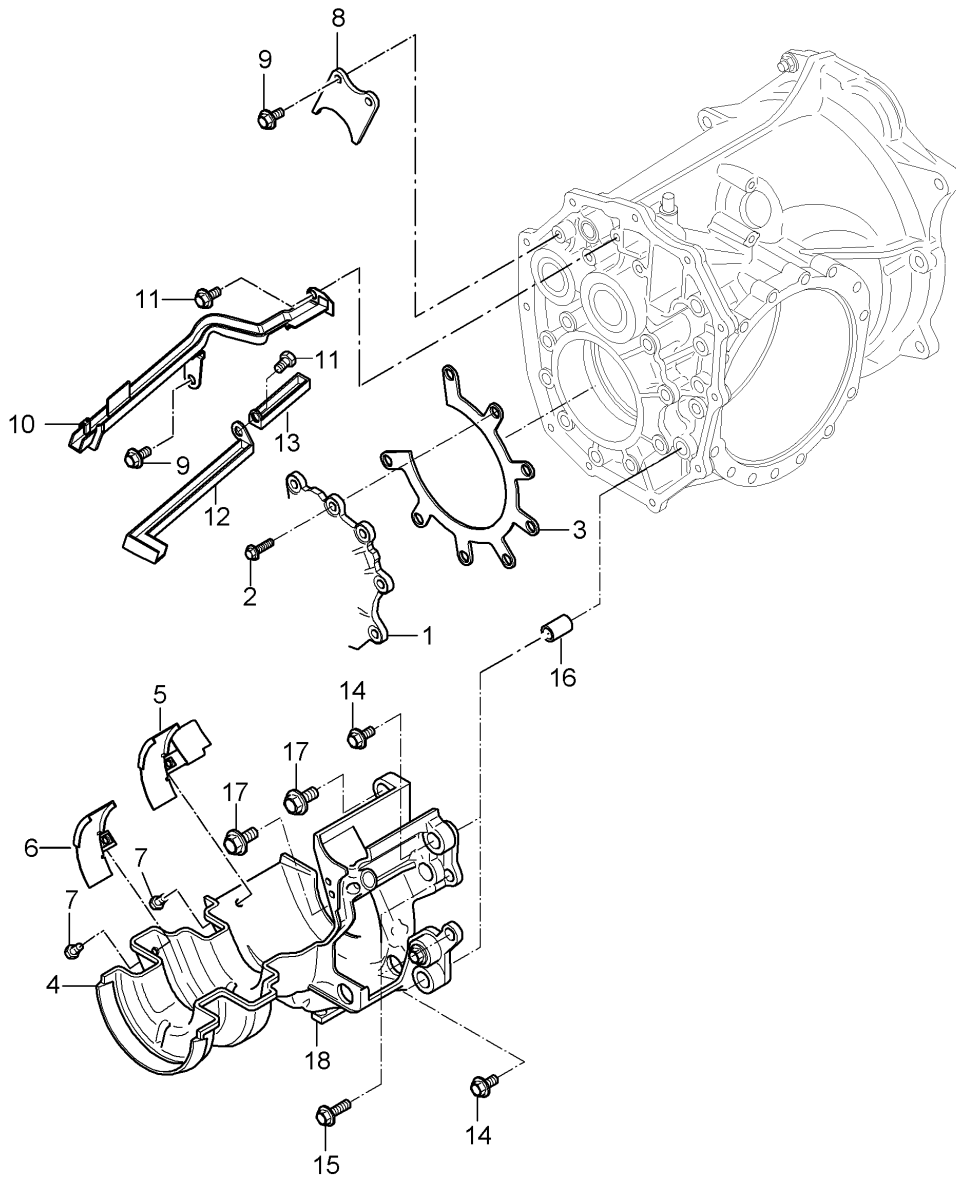

Model: 997 05

Model life 2005>>2008

Pos	Part Number	Description	Remark	Qty	Model
1	997 302 938 00	Reverse gear 1 set circlips		1	G9701, G9731
2	997 304 201 00	Reverse gear Clutch body		1	
3	997 304 261 00	Reverse gear Pressure spring		12	
4	997 304 251 01	Reverse gear Follower		3	
5	997 304 231 01	Reverse gear Shift collar		1	
6	997 304 211 01	Reverse gear synchronizer ring		1	
7		Reverse gear Reversing gear			
8	997 302 806 00	see illustration: needle bearing -	303-000	1	
9		reverse gear idler spindle reverse gear idler spindle			
10	997 302 805 00	see illustration: grooved ball bearing	303-000	1	
11	997 302 937 00	reverse gear idler spindle 1 set circlips		1	
12	997 301 060 00	reverse gear idler spindle Bearing set		1	
		reverse gear idler spindle			

Model: 997 05

Model life 2005>>2008