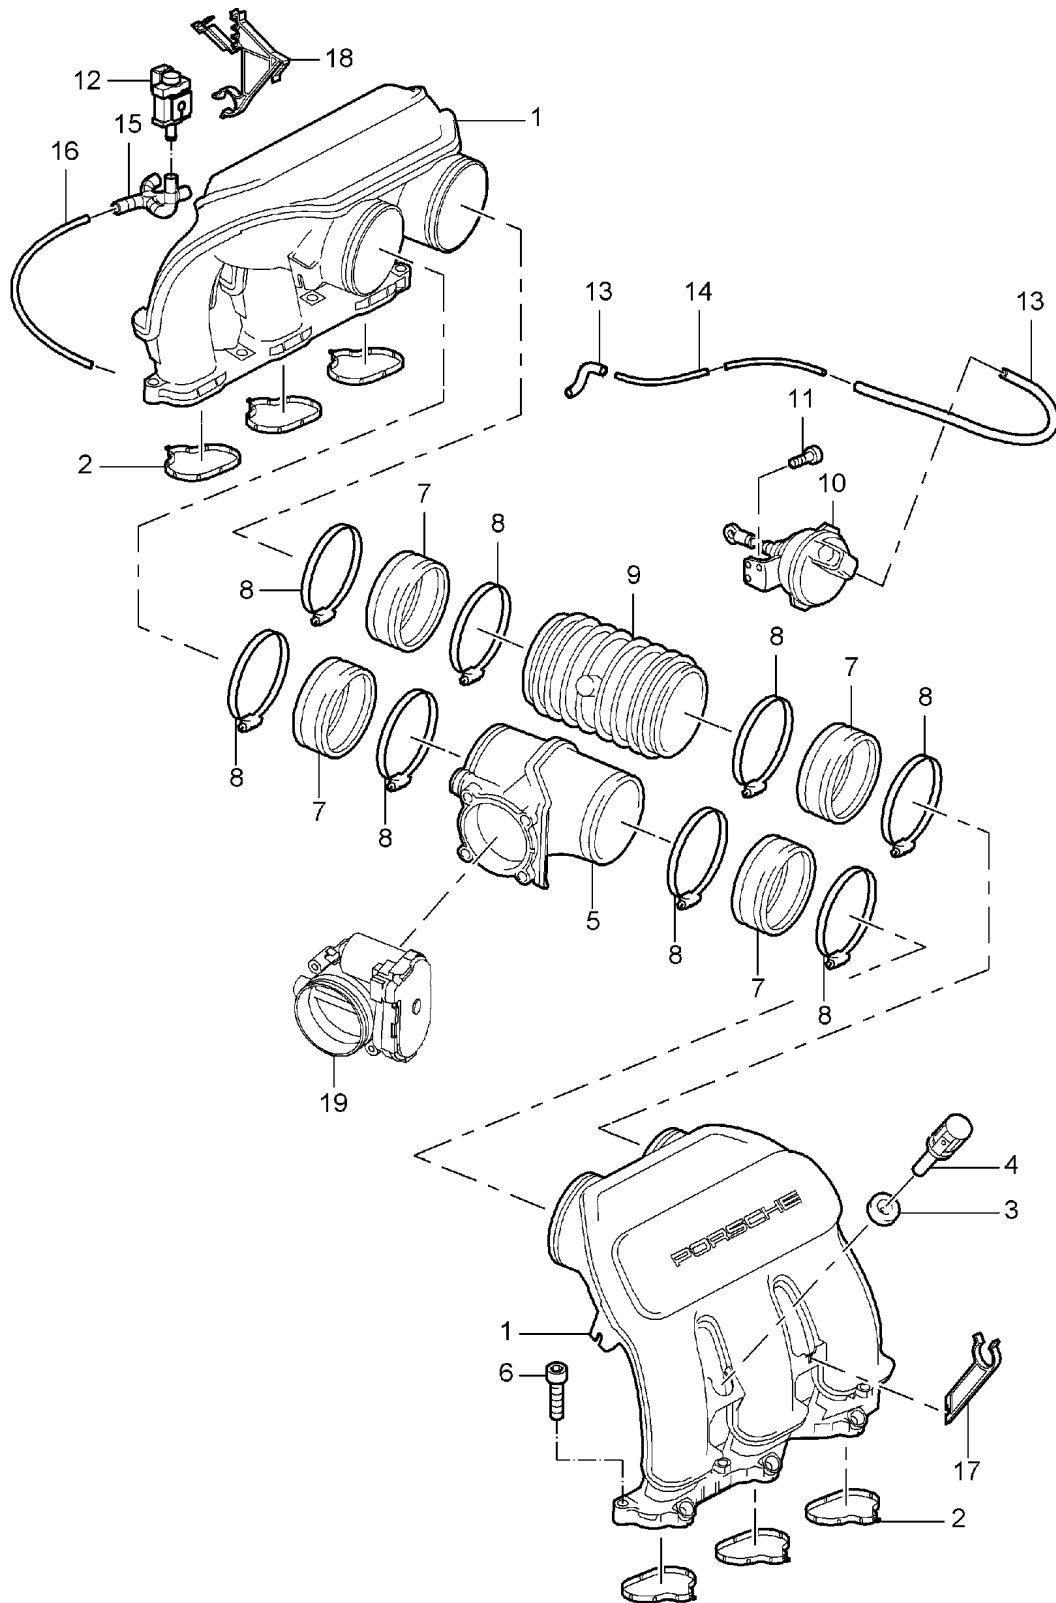

Model: 997 05 Model life 2005>>2008

Pos	Part Number	Description	Remark	Qty	Model
		Fuel collection pipe			9701,9605
1	997 110 031 03	Fuel collection pipe		1	
2	993 110 217 00	Valve		2	
3	997 110 218 00	Cap closure		2	
4	996 110 113 52	Retaining clip		6	
5	900 385 041 09	Torx screw M 6 X 12		4	
6	997 605 123 00	Injection valve		6	
7	999 707 574 40	O-ring 7,52 X 3,51		6	
8	997 110 129 00	Breather line		1	9701
(8)	997 110 129 40	Breather line D - MJ 2006>>		1	9701+ PR:X51
8	997 110 128 01	Breather line		1	9605
9	999 512 650 09	Hose clamp		1	
10	997 110 127 00	Hose		1	9605
11	999 512 651 09	Hose clamp B 15 X 12		1	
12	996 101 223 00	Bracket		1	
13	900 385 279 09	Hexagon bolt M6 X 12 MK		1	
13	900 385 279 01	Discontinued part Hexagon head bolt M6 X 12 MK		1	
14	996 101 213 56	Retaining bar		1	
15	999 707 573 40	O-ring 8,3 X 3,05		6	

Model: 997 05

Model life 2005>>2008