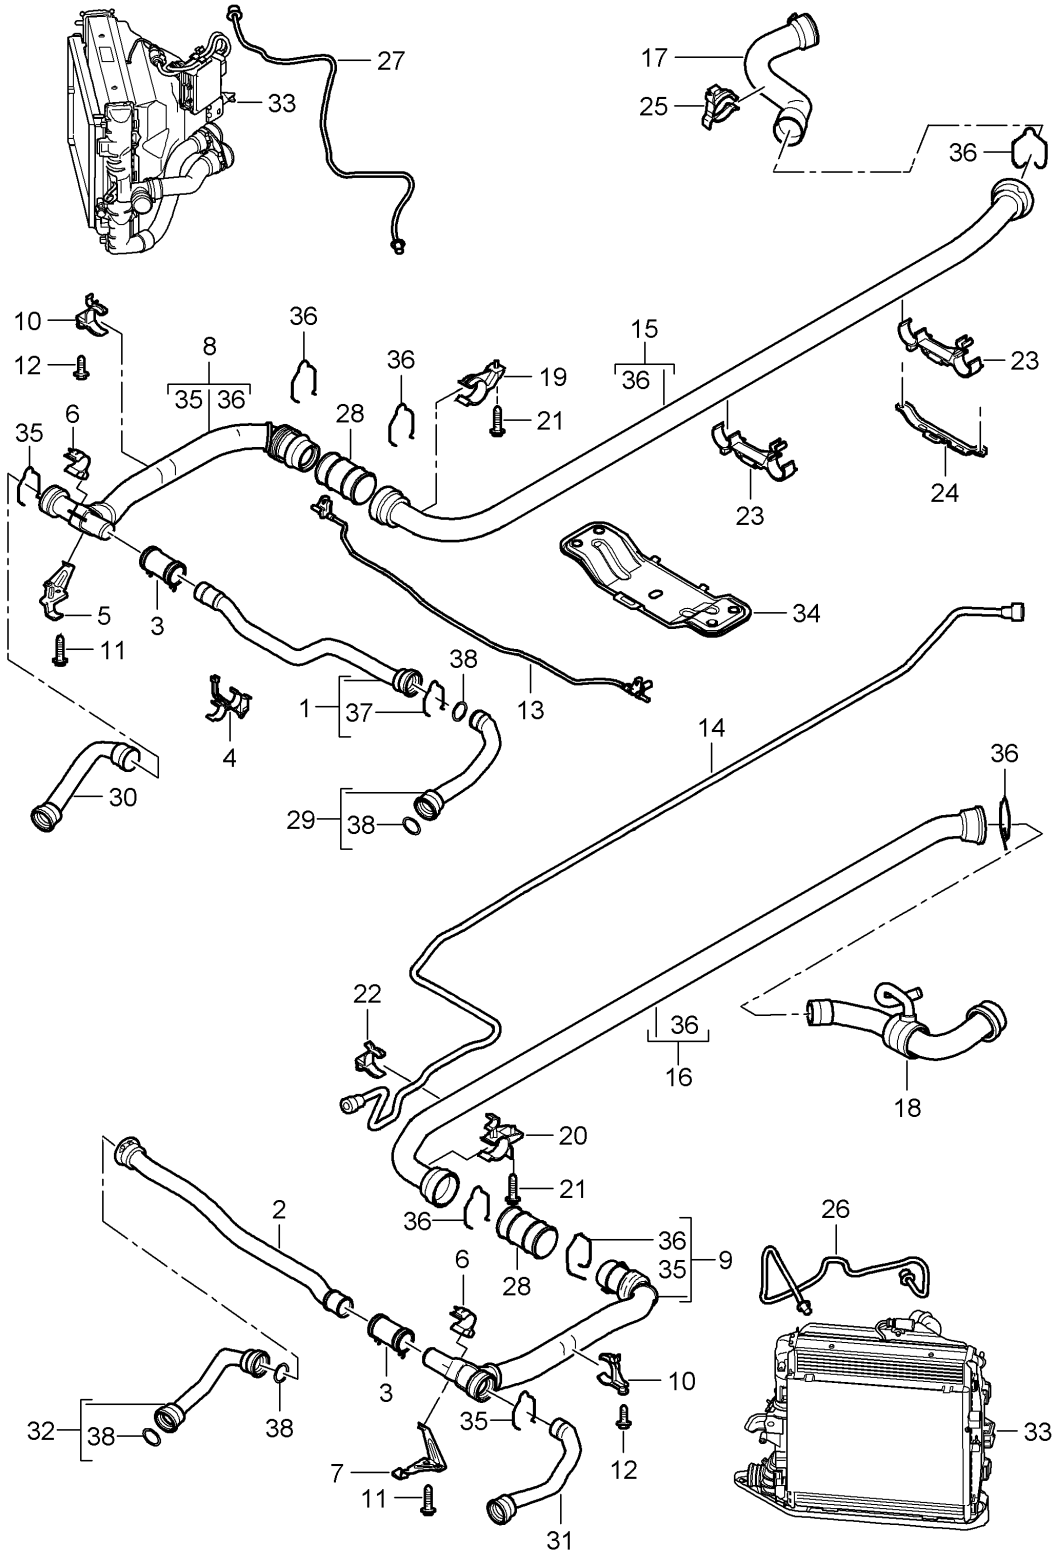

Model: 997 05 Model life 2005>>2008

Pos	Part Number	Description	Remark	Qty	Model
1	997 106 610 00	Water cooling 1 Coolant pipe Supply	right	1	9701,9605
1	997 106 610 01	Discontinued part Coolant pipe Supply	right	1	
1	997 106 610 03	Coolant pipe Vorlauf Discontinued part	right	1	
1	997 106 610 31	Coolant pipe Supply	right	1	
2	997 106 809 00	Coolant pipe Return line	left	1	
3	996 106 417 73	Bracket Coolant pipe To Use		6	
		with:			
(3)	996 106 417 73	Coolant pipe 997.106.610.00 997.106.610.01 997.106.610.02 997.106.610.03 Bracket Coolant pipe To Use		5	
		with:			
(3)	997 106 457 32	Coolant pipe 997.106.610.31 Bracket Coolant pipe To Use		1	
		with:			
4	997 106 609 00	Coolant pipe 997.106.610.31 Bracket		1	
5	997 106 681 03	Breather line		1	
(5)	997 106 681 04	D >> - MJ 2006 Breather line D - MJ 2007>>		1	
6	997 106 581 01	Bracket Breather line		1	
7	999 507 961 41	Cable holder Breather line		1	
8	999 507 743 40	Cable holder Breather line		1	
9		see illustration:	105-020	X	

Model: 997 05

Model life 2005>>2008