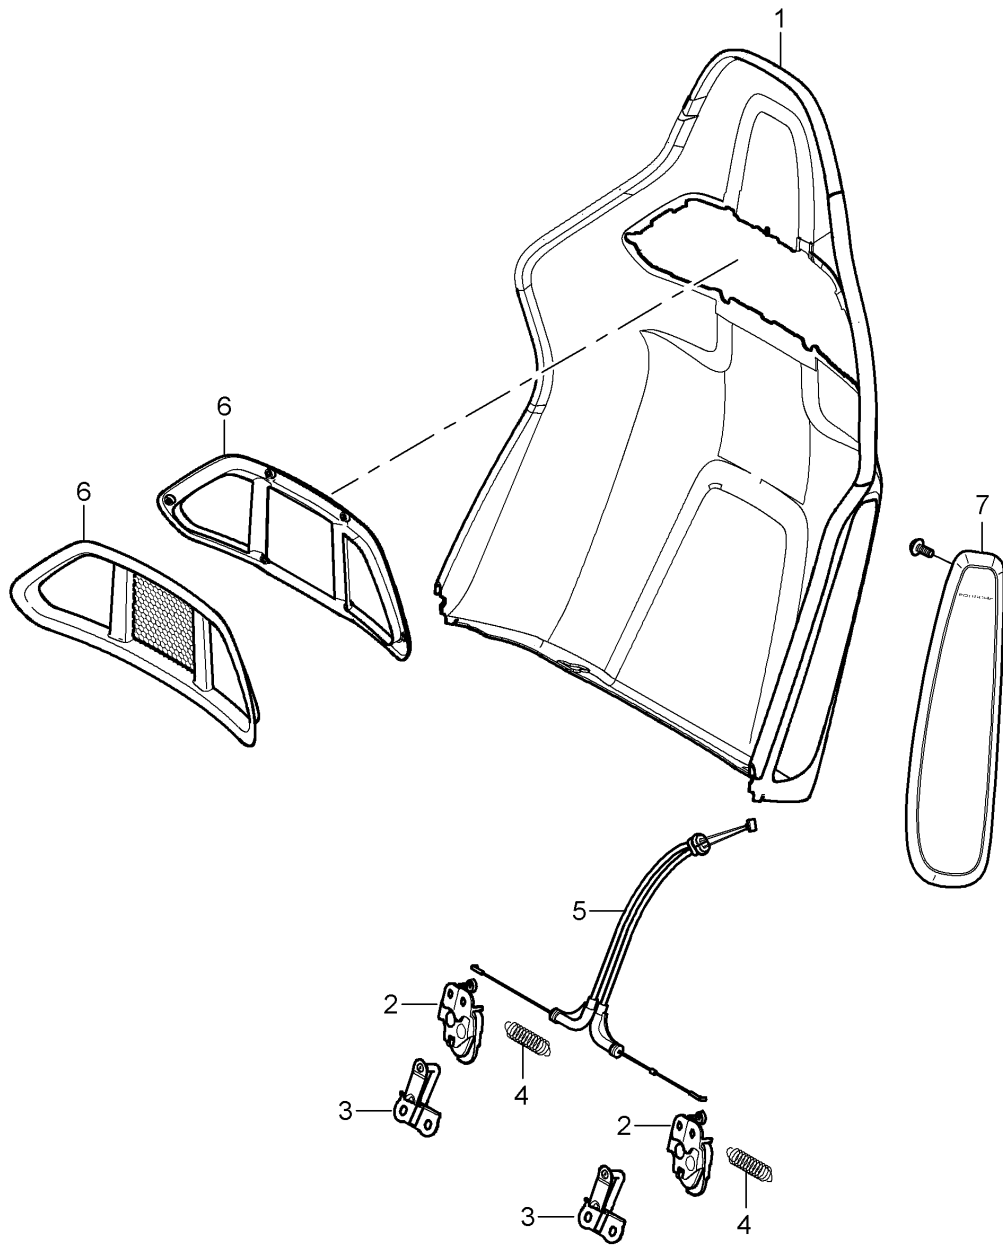

Model: 997 05

Model life 2005>>2008

Pos	Part Number	Description	Remark	Qty	Model
13	997 618 233 05	Trim Belt Seat cushion Control unit for seat occupied sensor		1	PR:560
14	999 653 070 40	Pin connector socket 19-pole Wire set bucket seat Collapsible		1	
15	999 507 408 40	Retaining clip for Connector housing Connection point		1	

Model: 997 05

Model life 2005>>2008