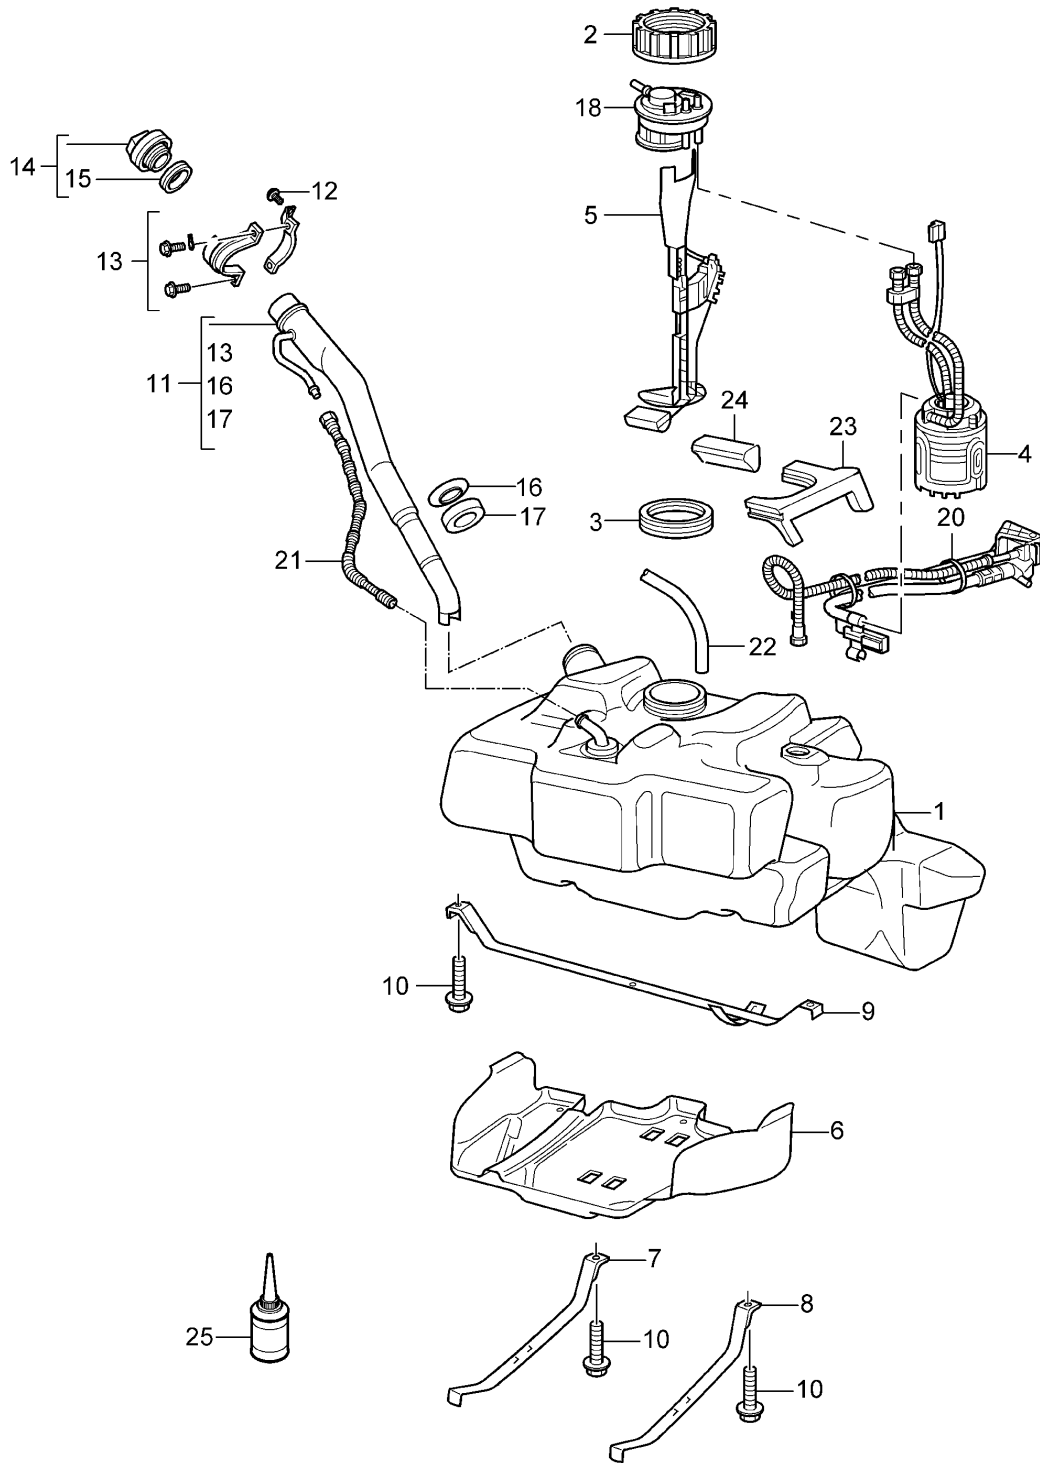

Model: 997 05

Model life 2005>>2008

Model: 997 05 Model life 2005>>2008

Pos	Part Number	Description	Remark	Qty	Model
1	997 201 021 02	Fuel tank		1	C4/C4S
-	997 201 543 01	Pipe	inner	1	PR:664
2	997 201 623 00	Union nut		1	
3	997 201 733 00	seal ring		1	
4	997 620 135 00	Fuel pump		1	PR:664
5	997 620 833 00	Tank gauge		1	
		without:			
6	997 201 331 00	flange Bottom protection for fuel tank		1	
7	997 201 106 00	tensioning strap	right	1	
8	997 201 105 00	tensioning strap	left	1	
9	997 201 107 00	tensioning strap		1	
10	900 075 479 09	Bolt with washer M 8 X 40		4	
(11)	997 201 043 11	fuel filler neck		1	PR:664
12	999 073 348 09	fillister hd. bolt		1	
13	997 201 951 02	Bracket for filler neck		1	
14	996 201 241 03	Fuel tank cap		1	
		with:			
-	999 507 499 40	Clip		1	
15	191 201 557	Spreader rivet		1	
16	996 201 755 00	seal ring		1	
17	996 201 753 00	support washer		1	
18	997 201 421 02	Seal		1	
		flange for Tank gauge		1	PR:664
20	997 620 113 00	suction jet pump		1	
(22)	997 201 721 00	Breather line	inner	1	
		In-tank fuel pump To			
23	997 201 811 00	Foam part		1	PR:664
24	997 201 813 00	Foam part		1	PR:664
25	000 043 206 89	Multi-purpose additive for Otto engine fuels 100 ML		1	
25	000 043 209 02	Discontinued part Multi-purpose additive for Otto engine fuels 100 ML		1