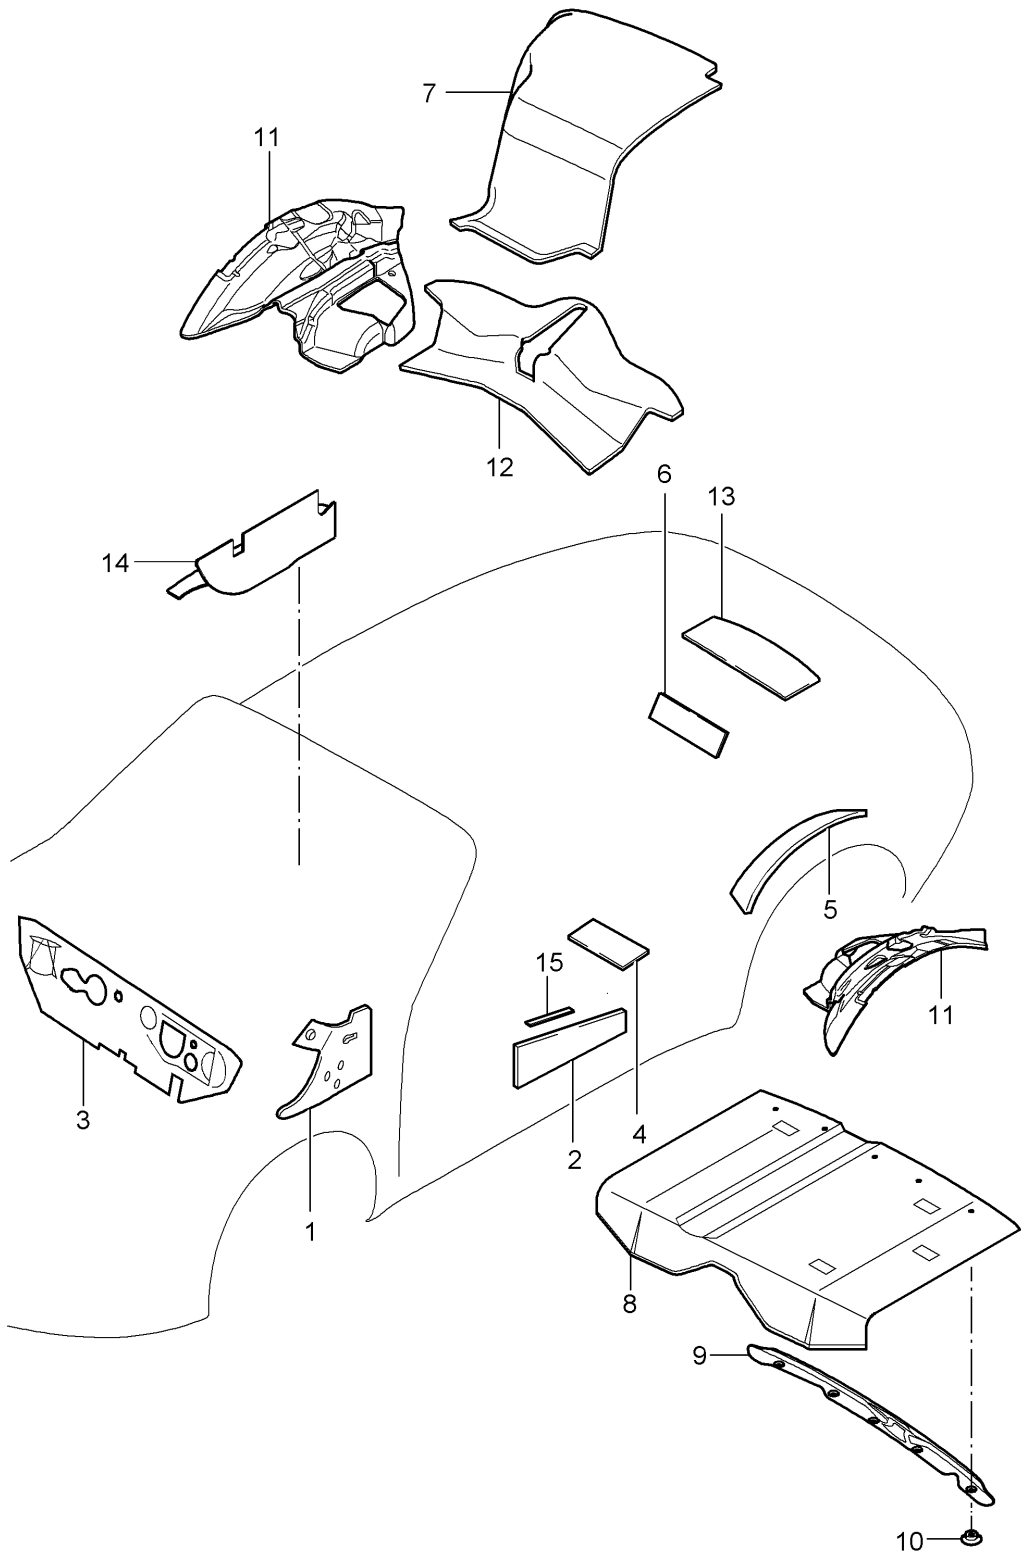

Model: 997 05

Model life 2005>>2008

Model: 997 05 Model life 2005>>2008

Pos	Part Number	Description	Remark	Qty	Model
1	997 556 605 00	Body Sound proofing 1 Sound absorber	left	1	CABRIO
(1)	997 556 606 00	Wheel housing Sound absorber	front right	1	
2	997 556 531 00	Wheel housing sound absorber for door	front	2	
2	997 537 551 00	D - MJ 2005>> - MJ 2005 sound absorber for door		2	
3	997 556 723 00	D - MJ 2006>> Sound absorber	lhd	1	PR:098
4	997 556 503 00	Firewall Insulation for floor		2	
5	997 556 507 01	sound absorb.for wheel housing	left	1	
(5)	997 556 508 01	sound absorb.for wheel housing	rear right	1	
6	997 556 511 00	sound absorber for rear panel	rear lower	1	
(7)	997 556 611 00	Sound absorber	left	1	
7	997 556 612 00	Convertible top tray Sound absorber	right	1	
8	997 556 711 01	Convertible top tray Sound absorber		1	
8	997 556 711 02	Engine bay D >> - MJ 2005 Sound absorber		1	
8	997 556 711 03	Engine bay D >> - MJ 2007 Sound absorber		1	
9	996 556 761 01	Engine bay D - MJ 2008>> retaining strip		1	
10	999 049 020 40	Engine bay Plastic nut		5	
(11)	997 556 657 01	T5/30 X 5,1 Sound absorber	left	1	
11	997 556 658 01	Wheel housing liner Sound absorber	rear right	1	
12	997 556 653 00	Wheel housing liner Sound absorber	rear	1	
13	997 556 521 00	Control units sound absorber for rear panel	upper	1	
14	997 556 634 00	Sound absorber		1	PR:680
15	997 537 553 00	Subwoofer sound absorber for door		4	
		Reinforcement D - MJ 2006>>