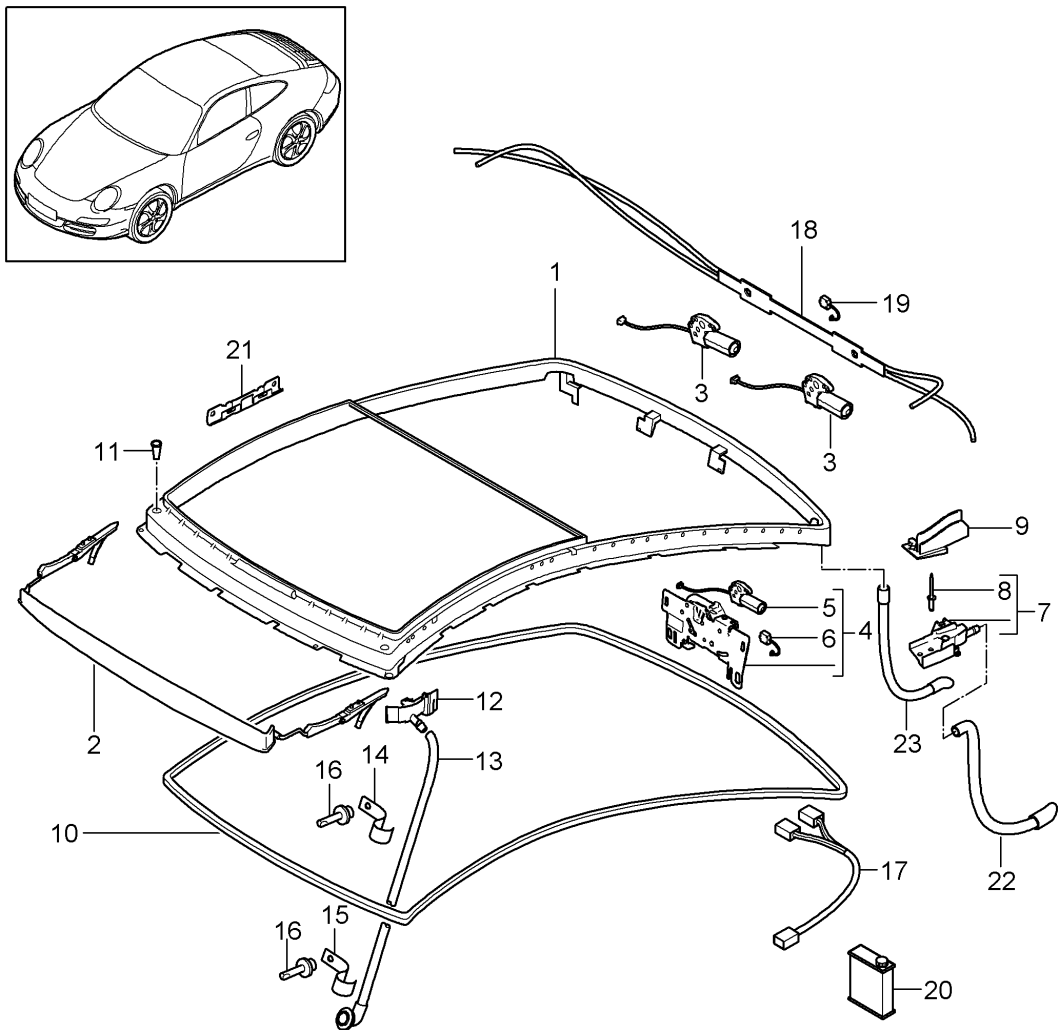

Model: 997 05

Model life 2005>>2008

Model: 997 05

Model life 2005>>2008

Pos	Part Number	Description	Remark	Qty	Model
		Glass roof			TARGA
1	997 562 905 00	Frame		1	
2	997 562 953 00	wind deflector repair set		1	
3	996 624 221 00	Electric drive		2	
4	997 562 335 00	catch		1	
5	996 624 231 00	Driving mechanism		1	
6	996 613 231 00	Micro switch		1	
7	996 562 439 00	end piece	left	1	
		Guide rail			
(7)	996 562 440 00	end piece	right	1	
		Guide rail			
8	999 190 172 30	Pop rivet		4	
9	996 562 437 00	Cover	left	1	
(9)	996 562 438 00	Cover	right	1	
10	996 562 425 00	sealing tape		1	
11	997 562 421 00	drain tube		1	
12	996 562 401 00	water drain pipe	left	1	
(12)	996 562 402 00	water drain pipe	right	1	
13	996 562 203 01	Water drainage hose		2	
14	997 564 301 00	Retainer for coolant hose	upper	2	
15	997 564 303 00	Retainer for coolant hose	lower	2	
16	999 190 450 37	Pop rivet		4	
17	996 612 344 00	Wire set roller blind		1	
18	996 562 913 00	guide tube		1	
		with:			
		Input shaft			
19	996 613 221 00	Micro switch		1	
20	000 043 157 00	Cleaning solution 30 ML		1	
21		see illustration:	801-065	1	
22	996 562 205 01	Water drainage hose	rear outer	2	
23	996 562 207 01	Water drainage hose	rear inner	2