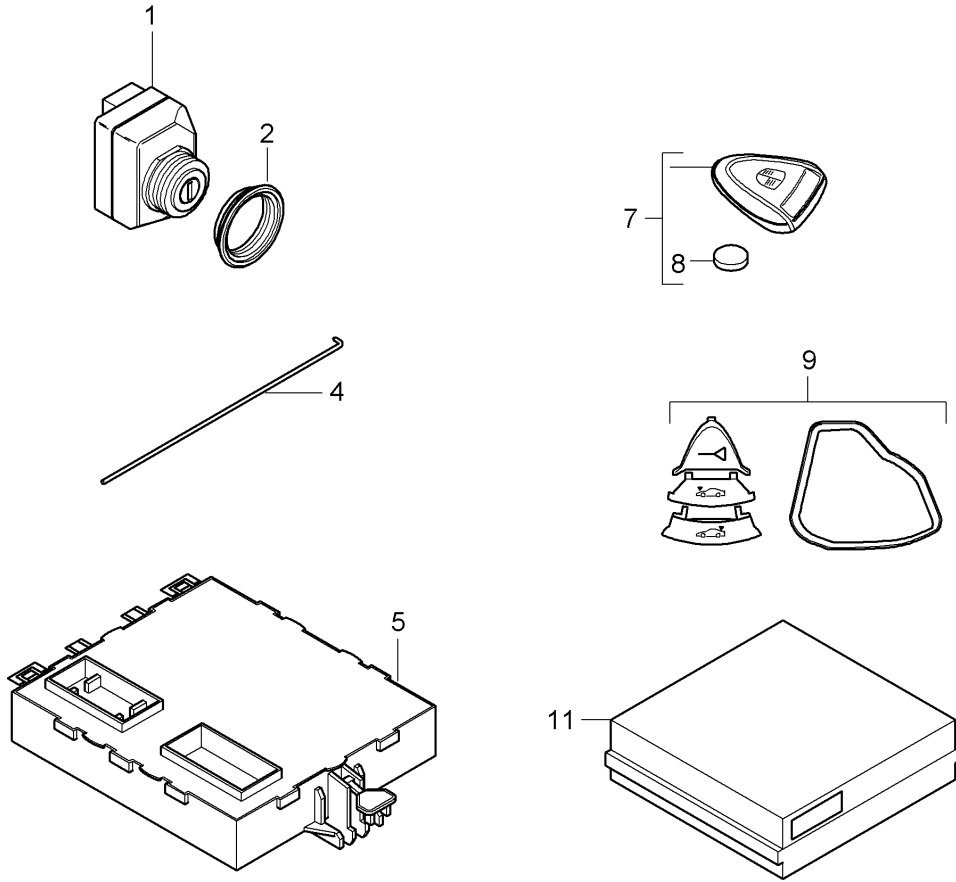

Model: 997 05

Model life 2005>>2008

Model: 997 05 Model life 2005>>2008

Pos	Part Number	Description	Remark	Qty	Model
1	997 618 159 04	Control units Ignition/starter switch PORSCHE ACCES SYSTEM Control unit		1	
2	997 618 759 00	Ignition/starter switch Nut		1	
-	997 618 361 00	Cover Release		1	
4	970 618 761 00	Handheld transmitter Emergency operation Release		1	
5	997 618 172 09	Ignition/starter switch Control unit for central locking PORSCHE ACCESS SYSTEM F >> 99-5S736 876 F >> 99-5S755 488 See technical information Discontinued part		1	PR:535
5	997 618 172 14	Control unit for central locking PORSCHE ACCESS SYSTEM F 99-5S736 877>> F 99-5S755 489>> D >> - MJ 2007 Discontinued part		1	PR:535
5	997 618 172 15	Control unit for central locking PORSCHE ACCESS SYSTEM F 99-5S736 877>> F 99-5S755 489>> Discontinued part		1	PR:535
5	997 618 172 16	Control unit for central locking PORSCHE ACCESS SYSTEM F 99-5S736 877>> F 99-5S755 489>>		1	PR:535
-	997 612 053 00	Connecting line Aerial amplifier Control unit POS. 5 F >> 99-5S736 876 F >> 99-5S755 488	lhd	1	PR:098
-	997 612 053 01	Connecting line Aerial amplifier Control unit POS. 5 F 99-5S736 877>> F 99-5S755 489>>	lhd	1	PR:098,535
7	997 637 244 44	Handheld transmitter D >> - MJ 2006		1	COUPE PR:535
7	997 637 244 44	Handheld transmitter D >> - MJ 2006		1	CABRIO PR:533,535
7	997 637 244 47	Handheld transmitter D - MJ 2007>> No longer use the part here		1	COUPE PR:535
7	997 637 244 47	Handheld transmitter D - MJ 2007>> No longer use the part here		1	CABRIO PR:533,535
7	997 637 109 01	Handheld transmitter D - MJ 2007>>		1	COUPE PR:535