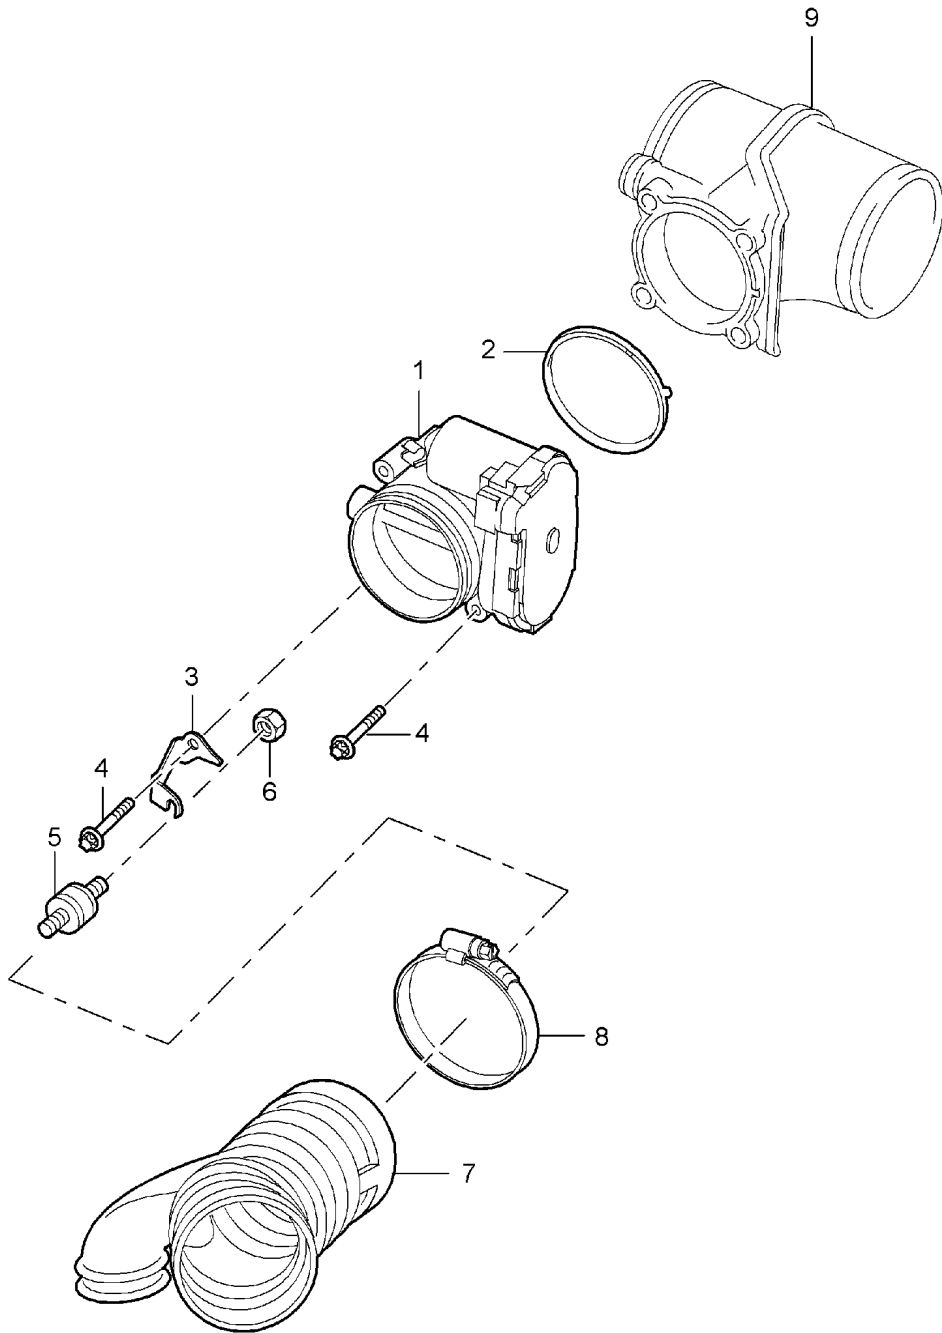

Model: 997 05

Model life 2005>>2008

Model: 997 05 Model life 2005>>2008

Pos	Part Number	Description	Remark	Qty	Model
1	996 605 115 01	throttle valve adapter		1	9701,9605
(1)	997 605 115 00	throttle valve adapter D - MJ 2005>> - MJ 2005		1	
(1)	997 605 116 00	throttle valve adapter D - MJ 2006>>		1	9701+ PR:X51
2	997 110 319 00	Seal		1	
(2)	997 110 319 40	Distributor tube Seal		1	9701+ PR:X51
3	997 110 423 02	Distributor tube D - MJ 2006>>		1	9701
(3)	996 110 223 32	Support		1	9605
(3)	997 110 423 40	Support D - MJ 2006>>		1	9701+ PR:X51
4	900 385 025 04	Torx screw M 6 X 40		4	
(4)	900 385 125 01	Torx screw M 6 x 45 D - MJ 2006>>		4	9701+ PR:X51
5	999 703 349 00	Rubber bush		1	
6	900 377 010 04	Hexagon nut M 6		1	
(6)	900 377 010 01	D >> - MJ 2007 Hexagon nut M 6 D - MJ 2008>>		1	
7	997 110 221 00	air guide for air cleaner		1	9701
(7)	997 110 223 00	air guide for air cleaner		1	9605
(7)	997 110 225 00	air guide for air cleaner D - MJ 2006>>		1	9701+ PR:X51
8	999 512 016 00	Hose clamp 80 - 100/12		1	
9		Distributor tube see illustration:	107-010		