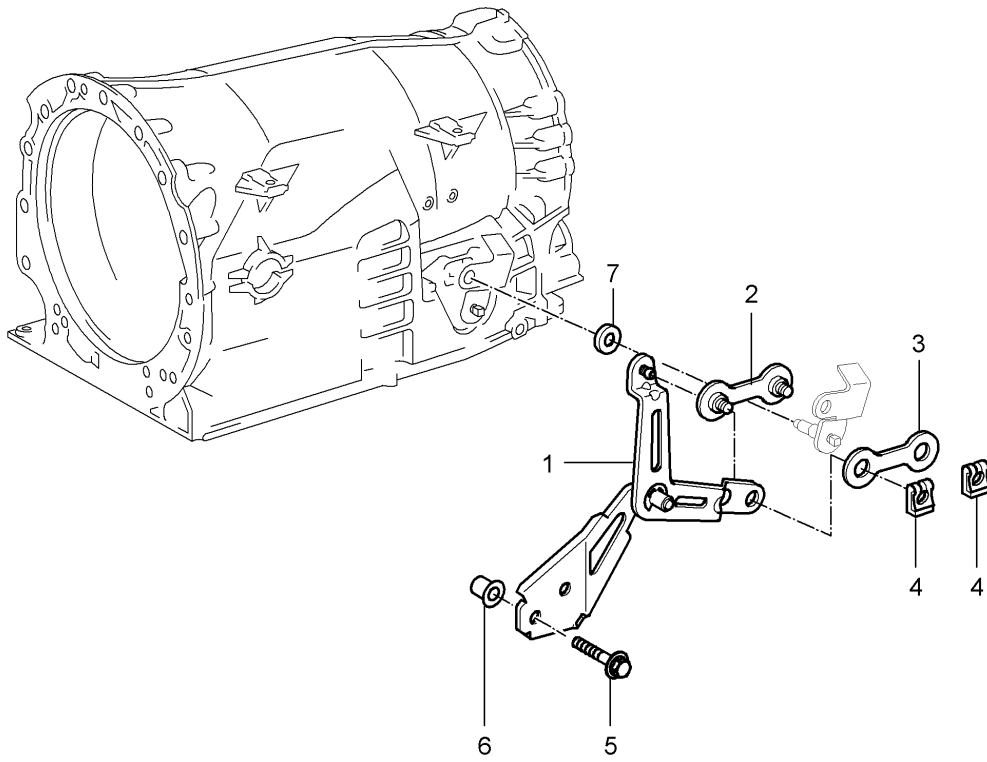

Model: 997 05

Model life 2005>>2008

Model: 997 05

Model life 2005>>2008

Pos	Part Number	Description	Remark	Qty	Model
		Tiptronic selector lever			A9701, A9731
1	722 270 011 0	selector lever		1	
2	722 270 025 9	lever		2	
3	722 278 032 0	lever		1	
4	999 166 079 02	Retaining washer		2	
5	999 073 095 01	fillister hd. bolt M 8 X 30		2	
6	722 992 002 0	Sleeve		1	
7	009 997 484 7	Shaft oil seal selector lever		1