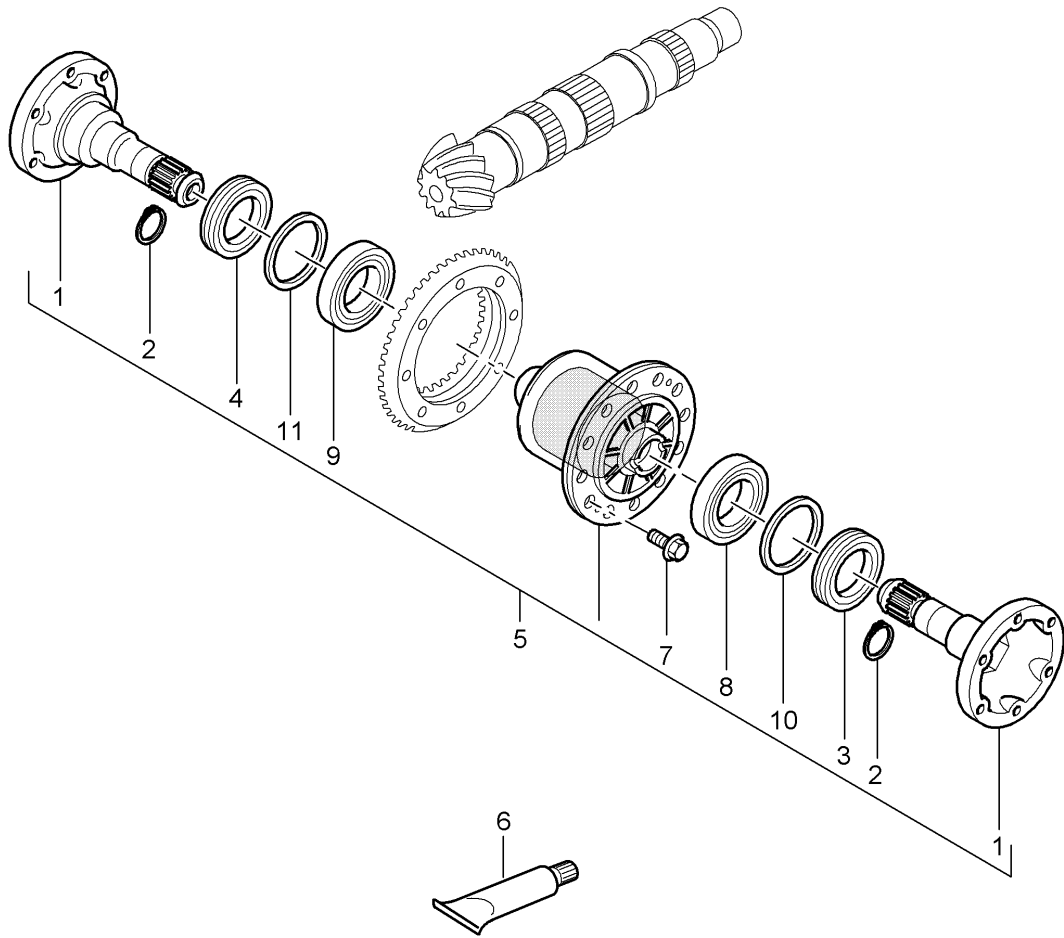

Model: 997 05

Model life 2005>>2008

Pos	Part Number	Description	Remark	Qty	Model
-		repair set Differential Up to transmission number G97.01 1034656 G97.31 1034656			G9701, G9731+ PR:219
-		repair set See workshop manual Group 0 Document 0830IN			
-		From transmission no. G97.01 1034657 G97.31 1034657 Individual parts Use			
1	997 332 209 02	Drive flange Discontinued part		2	
1	997 332 209 05	Drive flange		2	
2	997 332 249 01	snap ring		2	
3	997 332 804 01	Shaft oil seal Gearbox cover 68,2 mm		1	
4	997 332 803 01	Shaft oil seal 70 mm		1	
5	997 332 905 01	repair set		1	
6	000 043 010 00	Loctite 574 50 Ml.	also use:	X	
7	997 332 276 00	Hexagon bolt		16	
8	997 332 801 00	Taper roller bearing		1	
9	997 332 802 00	Taper roller bearing		1	
10	997 332 266 00	1 set shims 1,02 - 1,86		1	
11	997 332 268 00	1 set shims 0,92 - 1,76		1	

Model: 997 05

Model life 2005>>2008