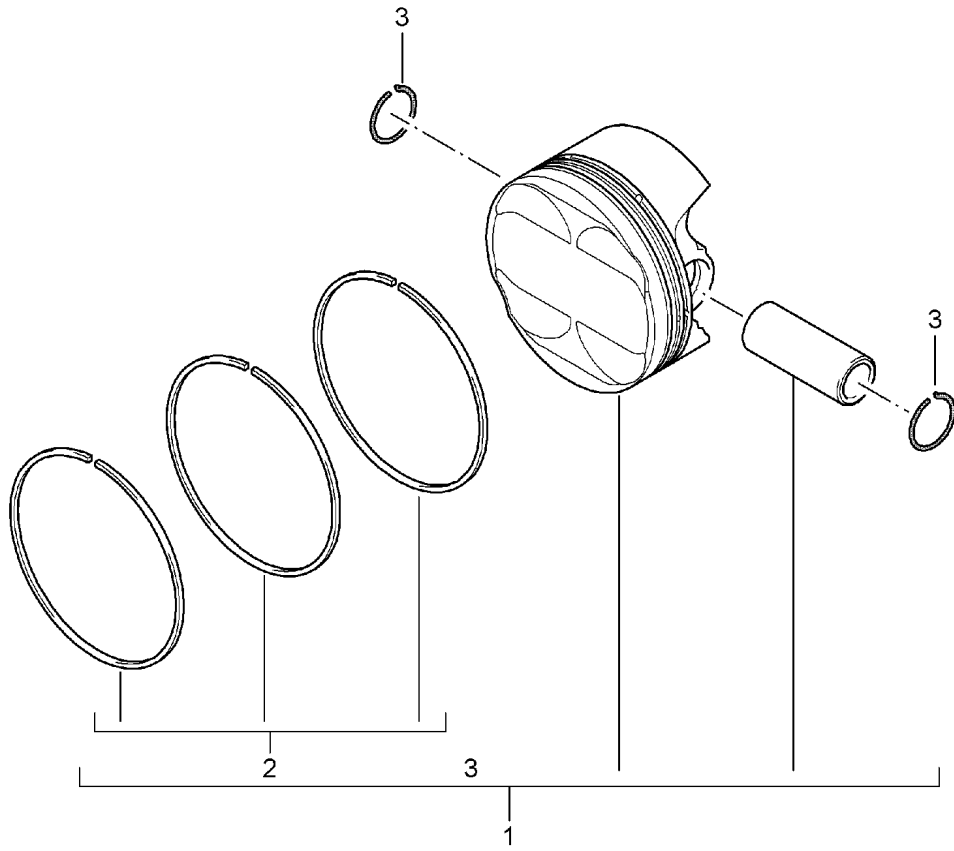

Model: 997 05

Model life 2005>>2008

Model: 997 05 Model life 2005>>2008

Pos	Part Number	Description	Remark	Qty	Model
1	997 103 030 30	piston piston Tolerance range X Identification: >> >> -		6	9701,9605 9701
1	997 103 030 31	536 - 542 G piston Tolerance range X Identification: >> >> +		6	9701
(1)	996 103 052 19	542 - 548 G piston Tolerance range X Identification: >> >> -		6	9605
(1)	996 103 052 20	525 - 530 G piston Tolerance range X Identification: >> >> +		6	9605
2	997 103 053 05	1 set: piston rings		6	9701
(2)	996 103 053 04	1 set: piston rings		6	9605
3	996 103 141 03	Securing ring		12