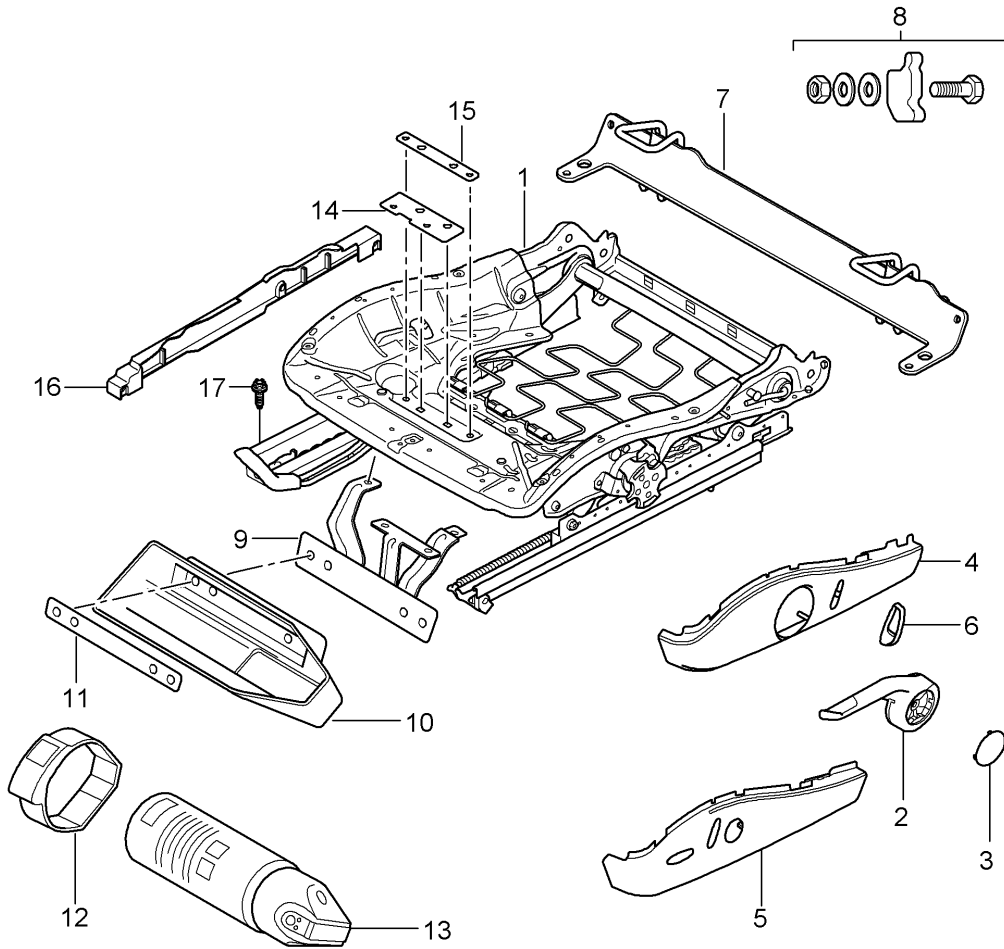

Model: 997 05 Model life 2005>>2008

Pos	Part Number	Description	Remark	Qty	Model
		Lumbar support			CARRERA COUPE CABRIO TARGA
1	997 617 725 00	D - MJ 2005>> Valve Lumbar support		1	PR:377,378, 437,438
(1)	997 617 726 00	without: Memory Valve Lumbar support		1	PR:537,538
2	997 620 725 00	Memory Compressor Lumbar		1	PR:377,378, 437,438
3	997 521 709 01	Lumbar support Memory		1	PR:377,378, 437,438,537, 538
4	997 521 709 00	Lumbar support without: Memory		1	PR:377,378, 437,438
5	997 521 711 00	container Air distributor		1	PR:377,378
6	997 521 712 00	Backrest side bolster container Air distributor		1	PR:377,378
7	997 620 727 00	Backrest side bolster Compressor Adjustment		1	PR:377,378
8	997 617 727 00	Seat side bolster Valve Adjustment		1	PR:377,378
9	997 521 713 01	Seat Wide container Air distributor Seat side bolster		1	PR:377,378

Model: 997 05

Model life 2005>>2008