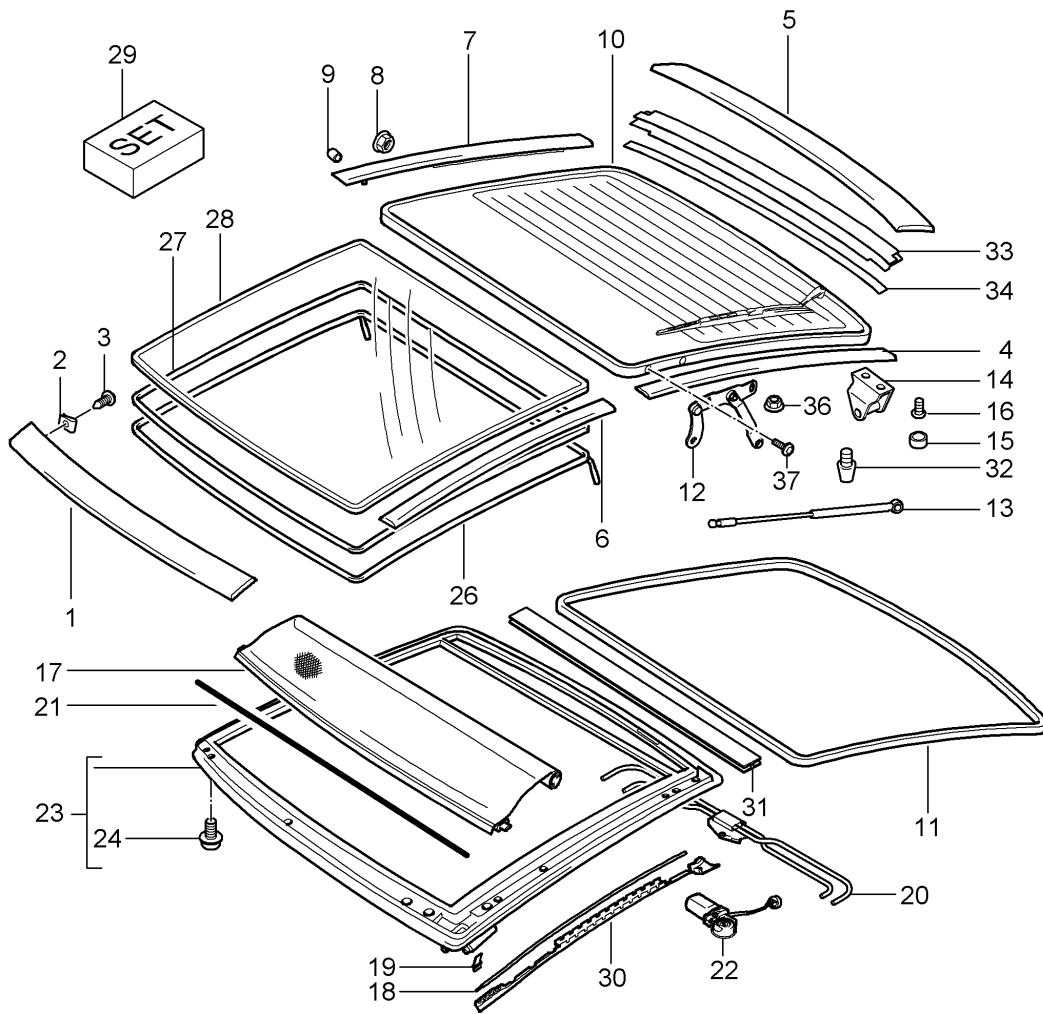

Model: 997 05

Model life 2005>>2008

Model: 997 05 Model life 2005>>2008

Pos	Part Number	Description	Remark	Qty	Model
		Glass roof Linings Trim Scuttle Discontinued part		1	TARGA
1	997 562 021 00			1	
1	997 562 021 02	Trim Scuttle		1	
2	999 591 591 01	panel nut St 3,5		3	
3	999 919 162 09	fillister hd. bolt M 4 x 8		3	
-	999 702 284 40	Cover for fillister hd. bolt		3	
4	996 562 651 00	Cover	left	1	
(4)	996 562 652 00	Cover	right	1	
5	997 562 653 00	Cover	rear	1	
6	997 562 303 00	Cover trim Glass roof	left	1	
(6)	997 562 304 00	Cover trim Glass roof	right	1	
7	997 562 341 00	Tailgate panel	left side	1	
		with:			
		Seal		1	
		Screw		6	
		nut, square		6	
(7)	997 562 342 00	Tailgate panel	right side	1	
		with:			
		Seal		1	
		Screw		6	
		nut, square		6	
8	999 076 073 07	Hexagon nut		2	
9	900 228 017 09	threaded pin		2	
10	997 562 323 00	Rear lid		1	
10	997 562 323 01	Rear lid		1	PR:425
11	996 562 337 00	Seal		1	
12	996 562 319 00	Rear lid hinge	left	1	
(12)	996 562 320 00	Rear lid hinge	right	1	
13	997 562 429 00	Gas filled strut	left	1	
(13)	997 562 430 00	Gas filled strut	right	1	
14	996 562 325 00	arm		1	
-	999 073 189 09	Torx screw arm M6x12		2	
15	996 562 461 00	Cover cap		1	
16	900 228 017 09	threaded pin		2	
17	996 562 405 00	roller blind		1	
18	997 562 917 00	Cable	left	1	
(18)	997 562 918 00	Cable roller blind	right	1	
19	997 562 915 00	Sliding piece	left	1	
(19)	997 562 916 00	Sliding piece roller blind	right	1	
20	996 562 910 00	Guide Cable		1	
21	996 562 901 00	Roof arch		1	
22	996 624 241 00	Electric motor		1	
23	996 562 933 01	repair set retaining frame		1	
24	996 562 904 00	repair set Fastening screw		1