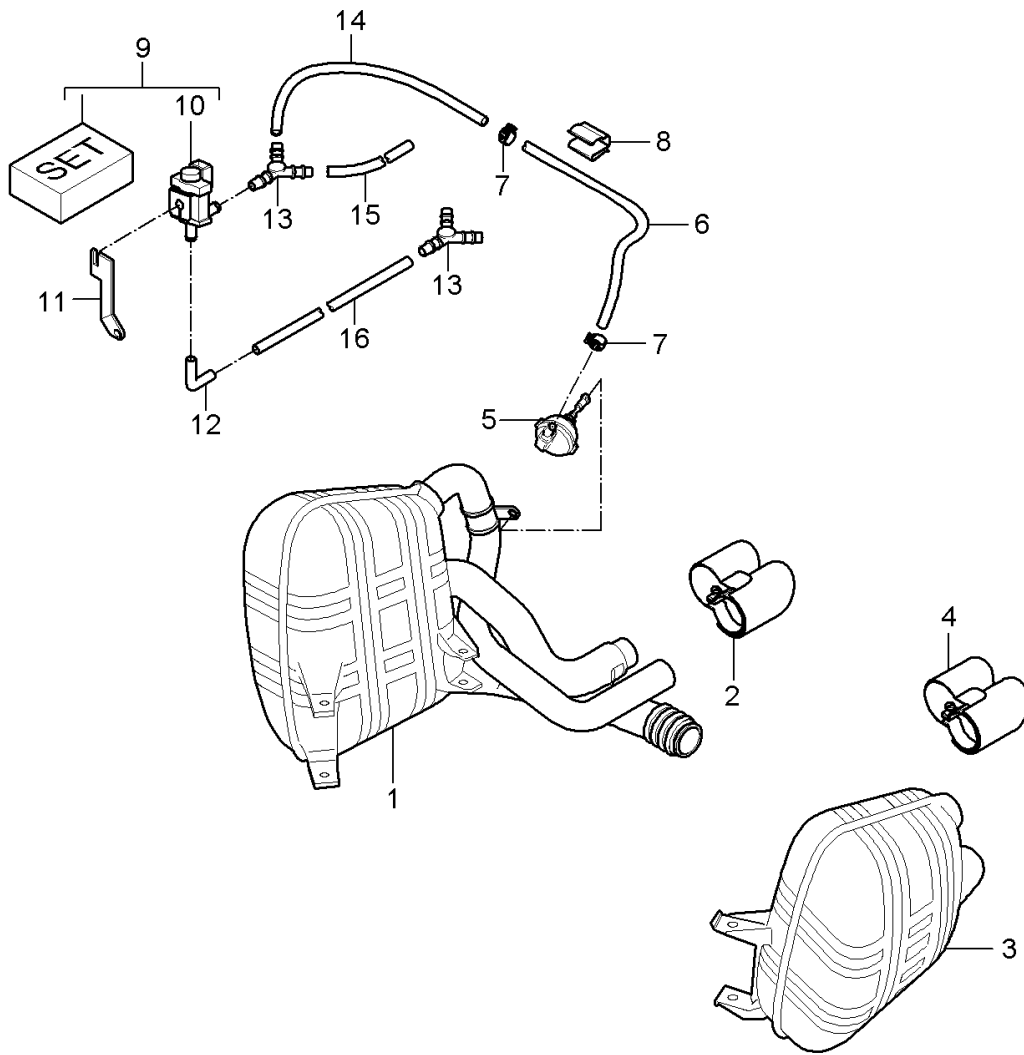

Model: 997 05

Model life 2005>>2008

Model: 997 05 Model life 2005>>2008

Pos	Part Number	Description	Remark	Qty	Model
1	997 111 611 00	exhaust system Sport version Silencer Cyl. 1 - 3 No longer use the part here		1	9605,9701+ PR: XLF
(1)	997 111 611 02	Silencer Cyl. 1 - 3 Discontinued part		1	
(1)	997 111 611 03	Silencer Cyl. 1 - 3		1	
2	997 111 981 20	Tailpipe Discontinued part	right	1	
(2)	997 111 981 21	Tailpipe	right	1	
3	997 111 612 00	Silencer Cyl. 4 - 6 No longer use the part here		1	
(3)	997 111 612 02	Silencer Cyl. 4 - 6 Discontinued part		1	
(3)	997 111 612 03	Silencer Cyl. 4 - 6		1	
4	997 111 982 20	Tailpipe Discontinued part	left	1	
(4)	997 111 982 21	Tailpipe	left	1	
5	997 111 680 00	Vacuum unit with:	left right	2	
6	917 355 021 00	selector shaft and Hose 3 X 380		2	
7	999 512 361 02	Hose clamp 6 X 7		4	
8	999 591 746 02	Cable fastener 7,0 - 9,0 Discontinued part		4	
8	999 591 746 01	Cable fastener 7,0 - 9,0		4	
-	999 513 049 40	Cable ties 8,0 - 30		2	
9	997 612 905 00	repair set comprising: Change-over valve Wire set Cable ties		1 1 3 12	
9	997 612 905 02	repair set comprising: Change-over valve Wire set Cable ties		1 1 3 12	
10	996 605 123 01	Change-over valve		1	
11	996 111 989 00	Retaining plate for Change-over valve		1	
12	928 574 717 03	Molded hose Discontinued part		1	
(12)	928 574 717 05	Molded hose		1	
(12)	928 574 717 07	Molded hose No longer use the part here		1	
(12)	9P1 129 487	Molded hose		1	
13	928 573 727 03	Distributor Triple Discontinued part		2	
13	928 573 727 05	Distributor		2