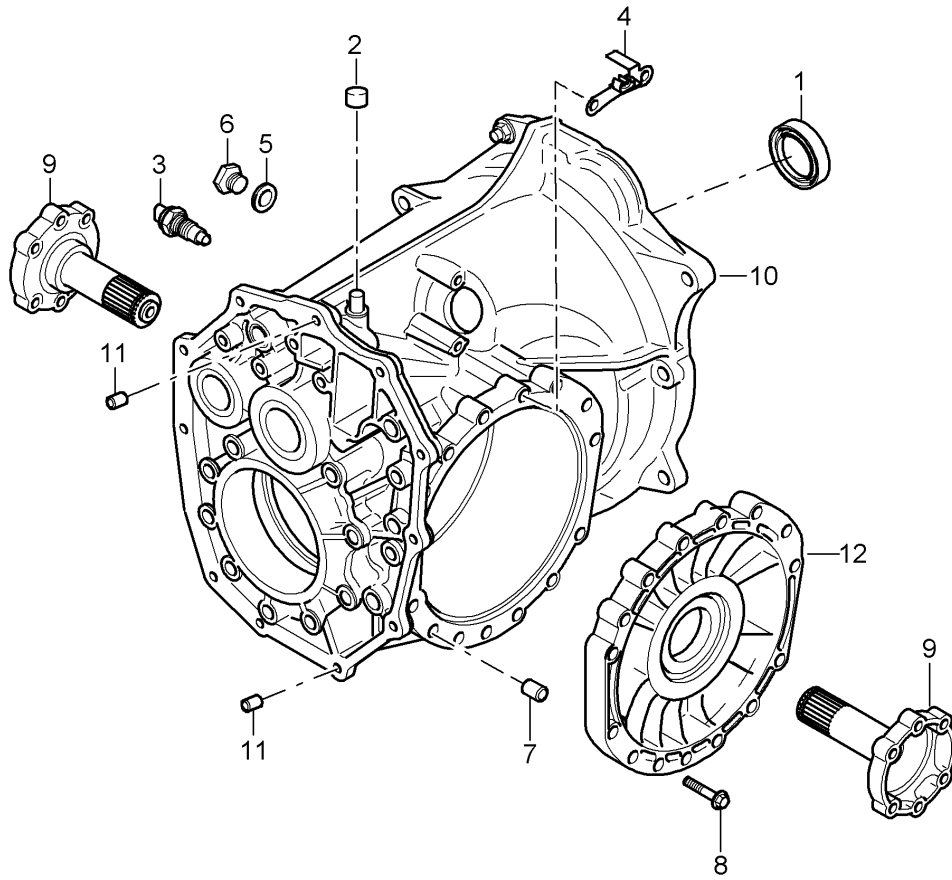

Model: 997 05

Model life 2005>>2008

Model: 997 05

Model life 2005>>2008

Pos	Part Number	Description	Remark	Qty	Model
		Manual gearbox Individual parts Gear housing vorne			G9701,G9731
1	997 302 807 00	Shaft oil seal		1	
2	997 301 071 00	breather assy. Discontinued part		1	
2	997 301 071 05	breather assy.		1	
3	997 613 180 00	Reverse light switch No longer use the part here		1	
3	997 613 180 01	Reverse light switch		1	
4	997 423 777 00	Bracket		1	
5	997 301 808 00	seal ring		1	
6	997 301 807 00	sealing plug		1	
7	997 301 802 00	Cylinder pin		2	
8	997 301 804 00	Hexagon bolt		14	
9		Drive flange			
10	997 301 010 00	see illustration: Gear housing	305-005 front	1	
11	997 301 801 00	Cylinder pin	lower	2	
12	997 301 012 00	Gearbox cover		1	
13		Shaft oil seal see illustration:	305-000