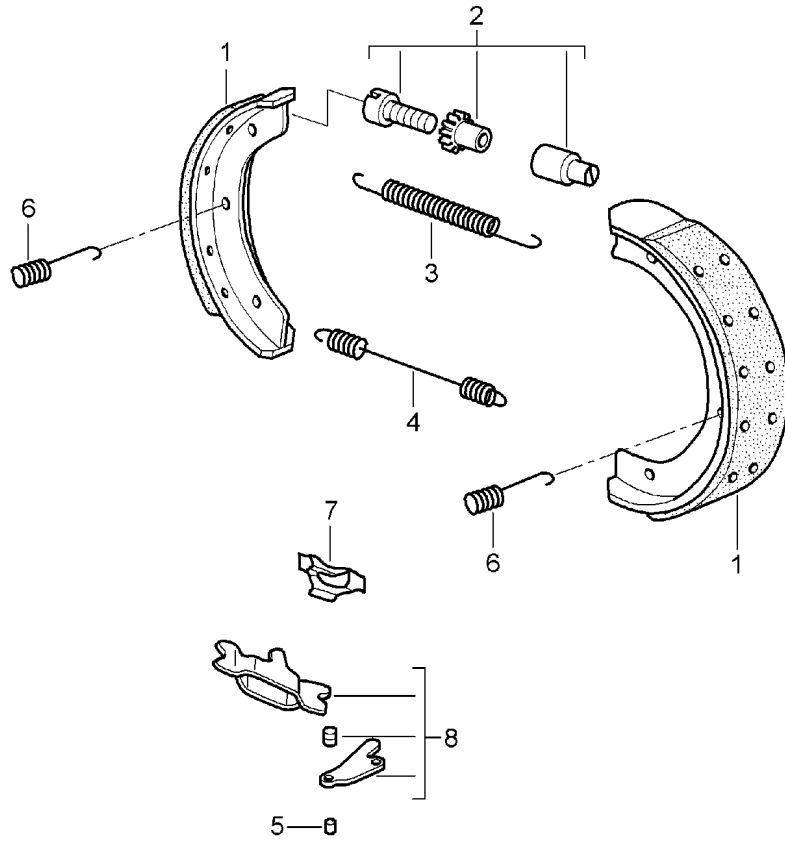

Model: 997 05

Model life 2005>>2008

Model: 997 05 Model life 2005>>2008

Pos	Part Number	Description	Remark	Qty	Model
-		handbrake See technical manual			
		Group:			
(1)	996 352 993 02	46 83 20 Brake shoe 1 set		1	
		only in conj. with:			
		Pressure spring 997.352.741.01			
		D >> - 29.06.2006			
(1)	997 352 993 01	Discontinued part Brake shoe 1 set		1	
		D - 30.06.2006>> - 26.04.2007			
(1)	997 352 993 02	Discontinued part Brake shoe 1 set		1	
		D - 27.04.2007>>			
2	993 352 071 00	adjustment screw Discontinued part		2	
2	298 609 723	adjustment screw		2	
3	997 352 721 01	tension spring Short Discontinued part		2	
(3)	298 609 717	tension spring Short		2	
4	997 352 723 02	tension spring Long		2	
5	993 352 737 00	Pin		2	
(6)	997 352 741 01	Pressure spring only in conj. with:		4	
		Brake shoe 996.352.993.00/01/02			
7	997 352 807 00	Support panel		2	
8	993 352 073 00	Push-button lock (complete)		2	