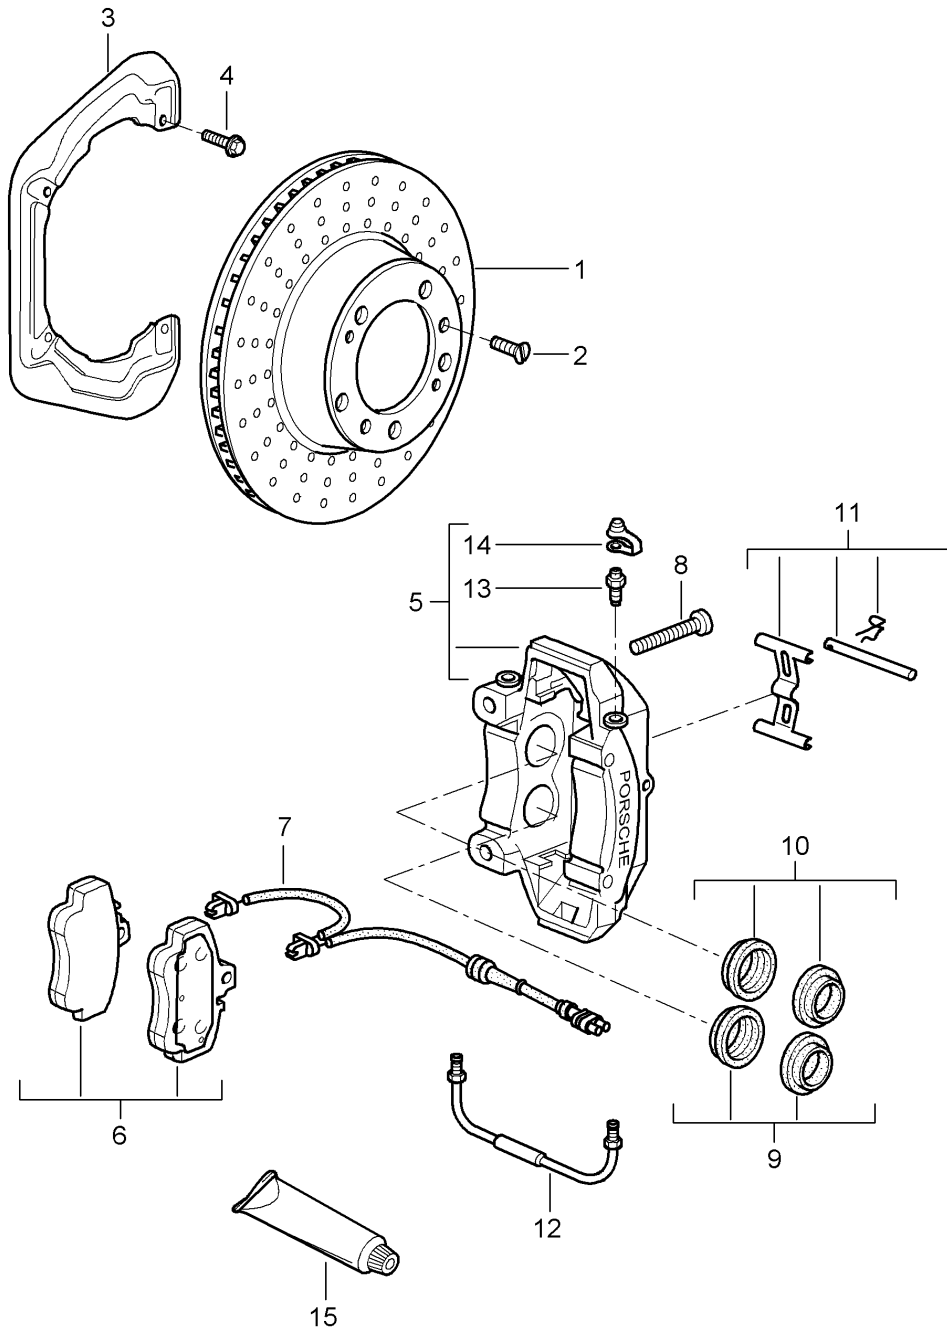

Model: 997 05

Model life 2005>>2008