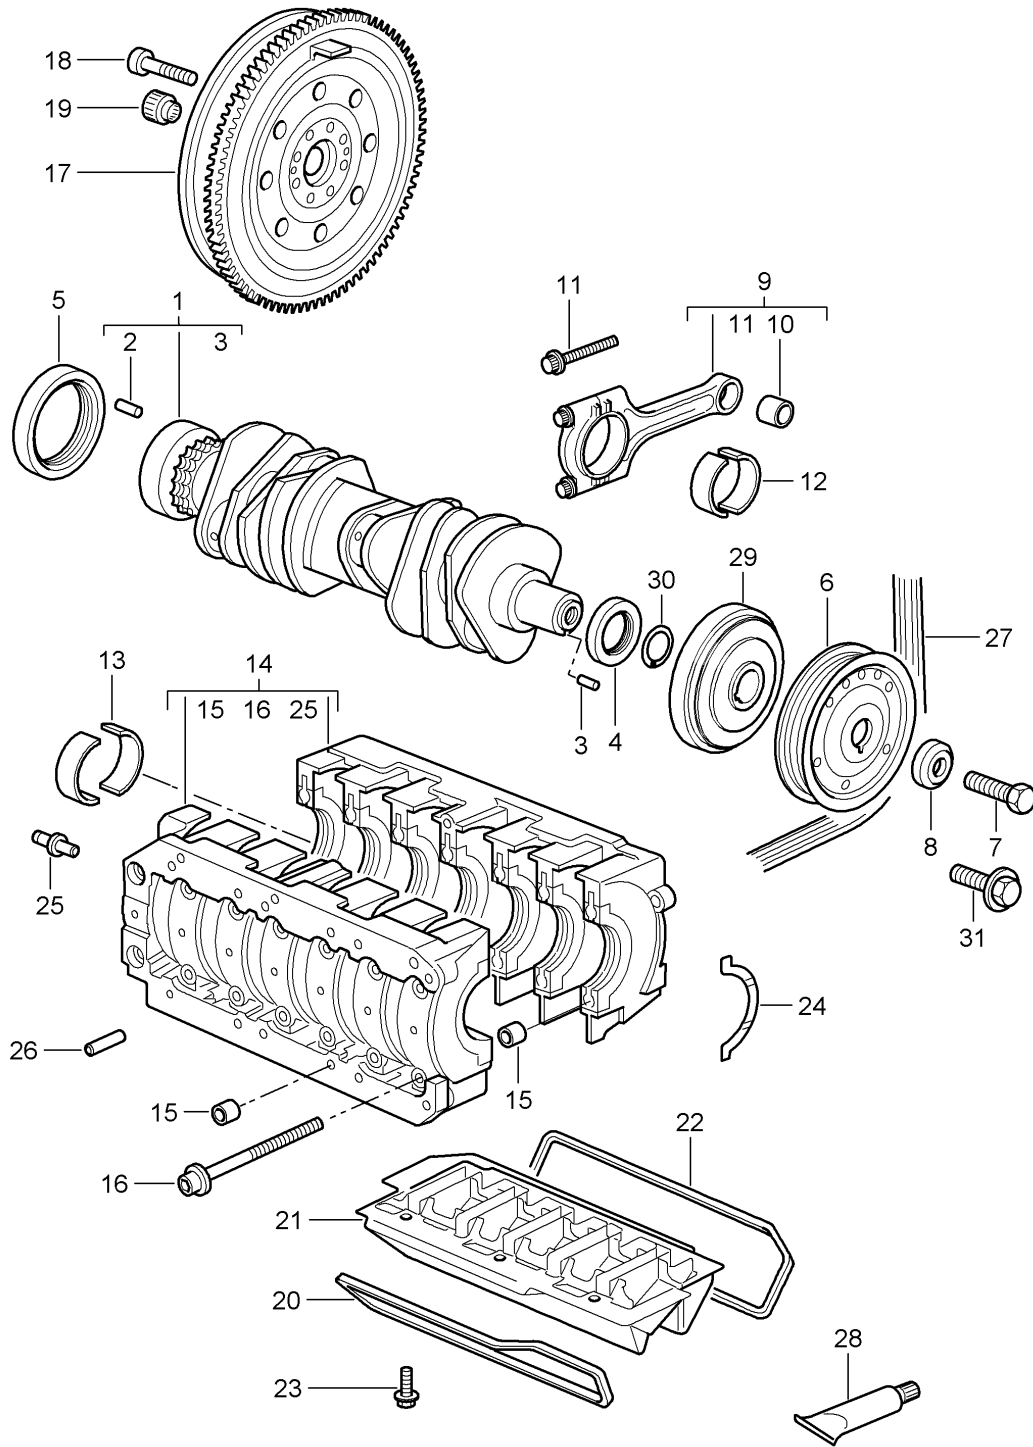

Model: 997 05

Model life 2005>>2008

Model: 997 05 Model life 2005>>2008

Pos	Part Number	Description	Remark	Qty	Model
1	996 102 012 04	Crankshaft		1	9701,9605
2	900 095 031 01	Crankshaft spring pin 6,0 X 16		1	
3	900 302 021 00	Cylinder pin A 4,0 X 10		1	
4	999 113 475 40	Shaft oil seal 40 X 62 X 10		1	
5	999 113 490 41	Shaft oil seal 85 X 105 X 11		1	
5	997 101 212 00	No longer use the part here Shaft oil seal 85 x 105 x 11		1	
6	996 102 115 63	pulley		1	9605
7	900 082 085 09	Hexagon bolt M 16 X 1,5 X 60		1	
8	996 102 315 51	pressure washer		1	9605
9	996 103 985 02	Connecting rod Connecting rods comprising: 6		1	
10	996 103 111 51	Connecting rods bush - connecting rod		6	
11	997 103 115 01	bolt - connecting rod		12	
12	996 103 121 62	connecting rod bearing shell		12	
13	996 101 209 04	crankshaft bearing		14	
14	996 101 007 06	Bearing housing		1	
			also use: 996 101 018 51	6	
(14)	996 101 007 08	Discontinued part Bearing housing		1	
			also use: 996 101 018 51	6	
15	999 095 064 00	dowel sleeve 12 M 6 X 13		3	
16	996 101 115 59	Screw M 9 X 127		14	
17	997 114 012 00	Dual-mass flywheel M >> 688 01785		1	9701
17	997 114 012 01	Dual-mass flywheel M 688 01786 >>		1	9701
(17)	996 114 012 03	Dual-mass flywheel M >> 698 01020		1	9605
(17)	996 114 012 04	Dual-mass flywheel M 698 01021 >>		1	9605
18	999 073 092 09	Socket head bolt M 10 X 1 X 50		8	
18	999 073 092 01	Discontinued part Socket head bolt M 10 X 1 X 50		8	
18	999 073 092 02	Discontinued part Socket head bolt M 10 X 1 X 50		8	
19	999 052 210 00	grooved ball bearing 15 X 35 X 11		1	
20	996 101 241 51	Seal		1	
21	996 101 010 00	oil separator		1	
22	996 101 242 51	Seal		1	
23	900 385 050 01	Hexagon head bolt M 6 X 16		6	
24	996 101 132 00	thrust washer		2	
25	996 101 117 54	Cylinder pin		1	
26	996 101 018 51	Spray jet		6	
27	996 102 151 66	Poly-rib belt		1	PR:573
28	000 043 204 17	Extreme-pressure grease		X