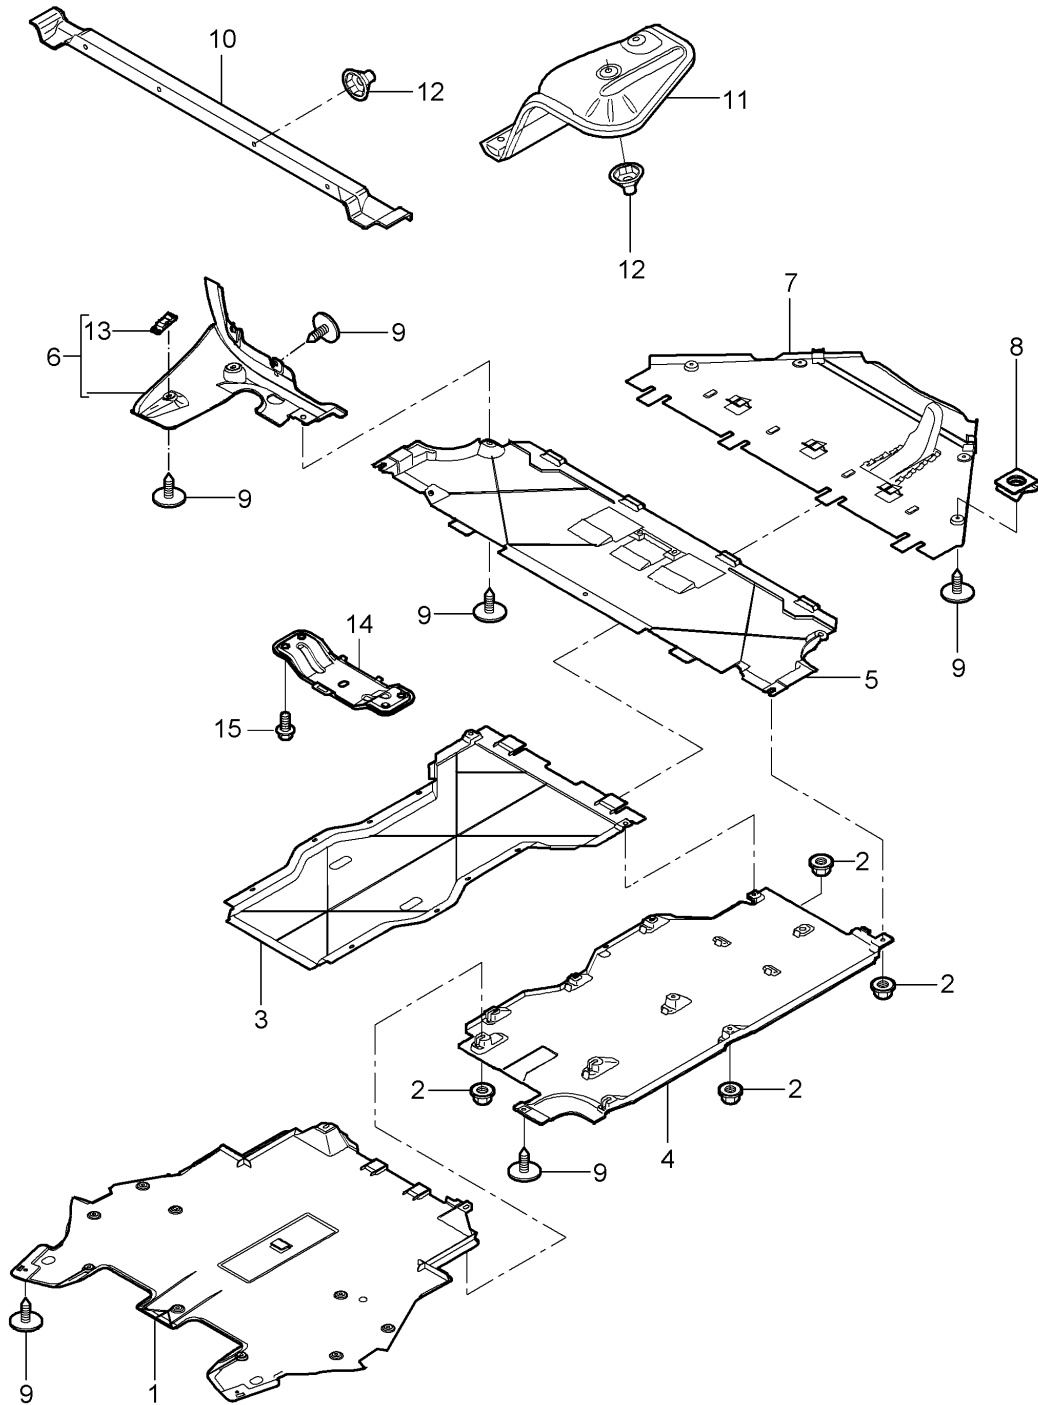

Model: 997 05

Model life 2005>>2008

Model: 997 05 Model life 2005>>2008

Pos	Part Number	Description	Remark	Qty	Model
		Linings			
		Underbody			
1	997 504 527 02	Cover		1	CARRERA 2
(1)	997 504 527 01	Cover	front	1	CARRERA 4
2	999 049 028 40	Plastic nut T 5		26	
3	997 504 043 00	Cover	center	1	
4	997 504 343 02	Cover	left	1	
(4)	997 504 344 02	Cover	center right center	1	
5	997 504 629 00	Cover	rear	1	PR:480
(5)	997 504 629 01	Cover	rear	1	PR:249
(5)	997 504 629 04	Cover	rear	1	PR:X51,480
6	997 504 393 01	Trim	left	1	
(6)	997 504 393 01 01C	Satin black			
	997 504 394 01	Trim	right	1	
	997 504 394 01 01C	Satin black			
7	997 504 429 01	Cover		1	PR:480
8	999 507 795 09	Gearbox panel nut		4	
9	999 073 231 09	ST 4,8 panel screw		X	
10	996 505 471 00	Heat insulation	center	1	
11	997 505 477 00	Heat insulation	left	1	
11	997 505 477 02	D >> - MJ 2006 Heat insulation	left	1	
(11)	997 505 478 00	D - MJ 2007>> Heat insulation	right	1	
(11)	997 505 478 02	D >> - MJ 2006 Heat insulation	right	1	
12	999 049 025 09	D - MJ 2007>> Collar nut		12	
13	997 504 635 00	T 5 Clip		2	
14	997 504 823 01	Transverse strut tunnel		1	
15	997 504 823 01 GRV	primed			
	900 075 475 09	Bolt with washer		4	
-	999 507 849 01	M 10 x 25 Cage nut		X	
		st 4,8