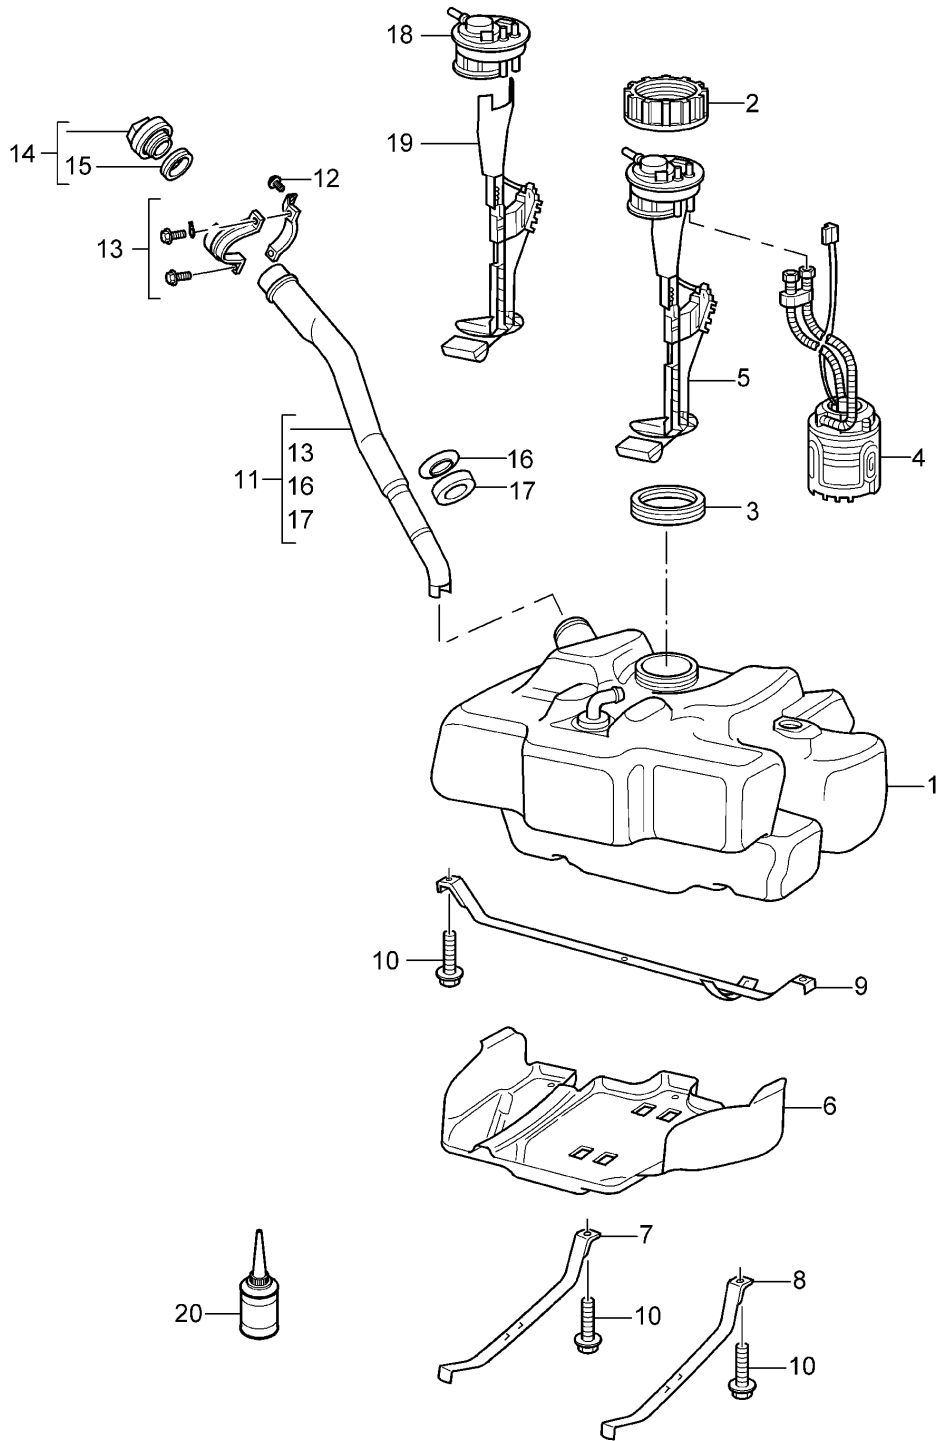

Model: 997 05

Model life 2005>>2008

Model: 997 05 Model life 2005>>2008

Pos	Part Number	Description	Remark	Qty	Model
1	997 201 021 00	Fuel tank		1	C2/C2S
-	997 201 543 02	Pipe	inner	1	PR:664
2	997 201 623 00	Union nut		1	PR:664
3	997 201 733 00	seal ring		1	PR:664
4	997 620 131 00	Fuel pump		1	C2/C2S
4	997 620 131 01	Discontinued part Fuel pump		1	PR:664 C2/C2S
6	997 201 331 02	Bottom protection for fuel tank	lhd	1	PR:664 PR:098
7	996 201 106 02	tensioning strap	right	1	
8	996 201 105 02	tensioning strap	left	1	
9	997 201 107 01	tensioning strap		1	PR:664
10	900 075 479 09	Bolt with washer M 8 X 40		4	
11	997 201 043 02	fuel filler neck F >> 99-5S716 899		1	PR:664
11	997 201 043 08	fuel filler neck F 99-5S716 900>>		1	PR:664
-		also use:	997 201 951 01	1	
12	999 015 025 09	Oval-head screw M 6 X 12 F >> 99-5S716 899		1	PR:150,193
(12)	999 073 348 09	fillister hd. bolt M 6 X 12 F 99-5S716 900>>		1	PR:150,193
13	997 201 951 01	Bracket (complete) F >> 99-5S716 899		1	PR:664
13	997 201 951 02	Bracket for filler neck (complete) F 99-5S716 900>>		1	PR:150,193
14	996 201 241 03	Fuel tank cap	with:	1	
-	999 507 499 40	Clip		1	
15	191 201 557	Spreader rivet		1	
16	996 201 755 00	seal ring		1	
16	996 201 755 00	support washer		1	
17	996 201 753 00	Seal		1	
18	997 201 421 00	flange for Tank gauge		1	PR:664
19	997 620 831 02	Tank gauge		1	PR:664
20	000 043 206 89	flange Multi-purpose additive for Otto engine fuels 100 ML	without:	1	
20	000 043 209 02	Discontinued part Multi-purpose additive for Otto engine fuels 100 ML		1