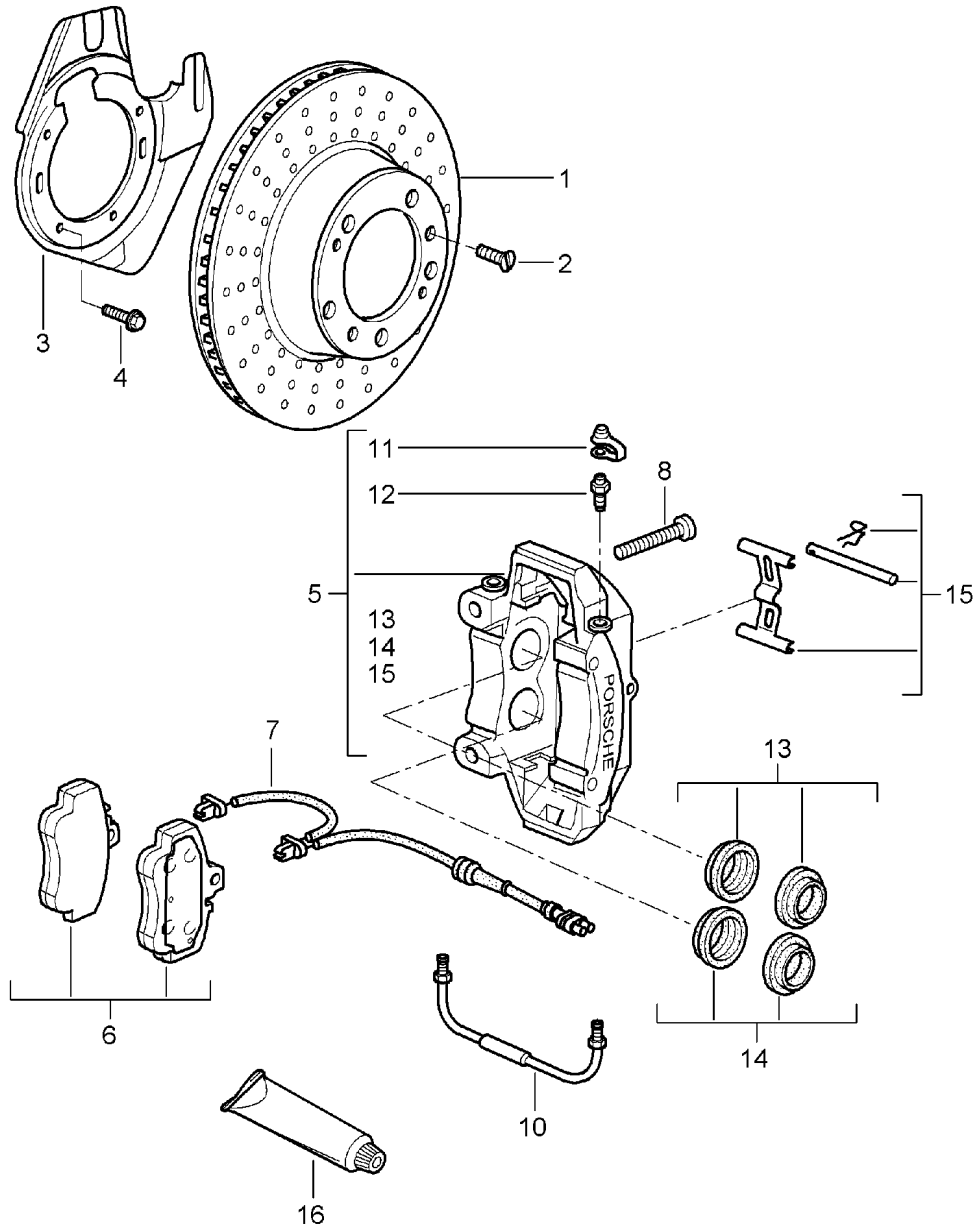

Model: 997 05

Model life 2005>>2008

Pos	Part Number	Description	Remark	Qty	Model
9	997 606 225 00	Clip for Aerial Rear axle	also use: 997 606 225 00	2	
10	999 919 121 09	fillister hd. bolt M 5 X 16		2	
11	999 919 023 09	fillister hd. bolt M 5 X 35		4	
12	N 105 168 01	expanding nut ST 4,8		4	
13	997 606 141 00	Retainer for aerial	front	2	
14	997 606 131 00	Retainer for aerial Rear axle		2	
-	997 652 053 01	Compressor for Spare wheel		1	

Model: 997 05

Model life 2005>>2008