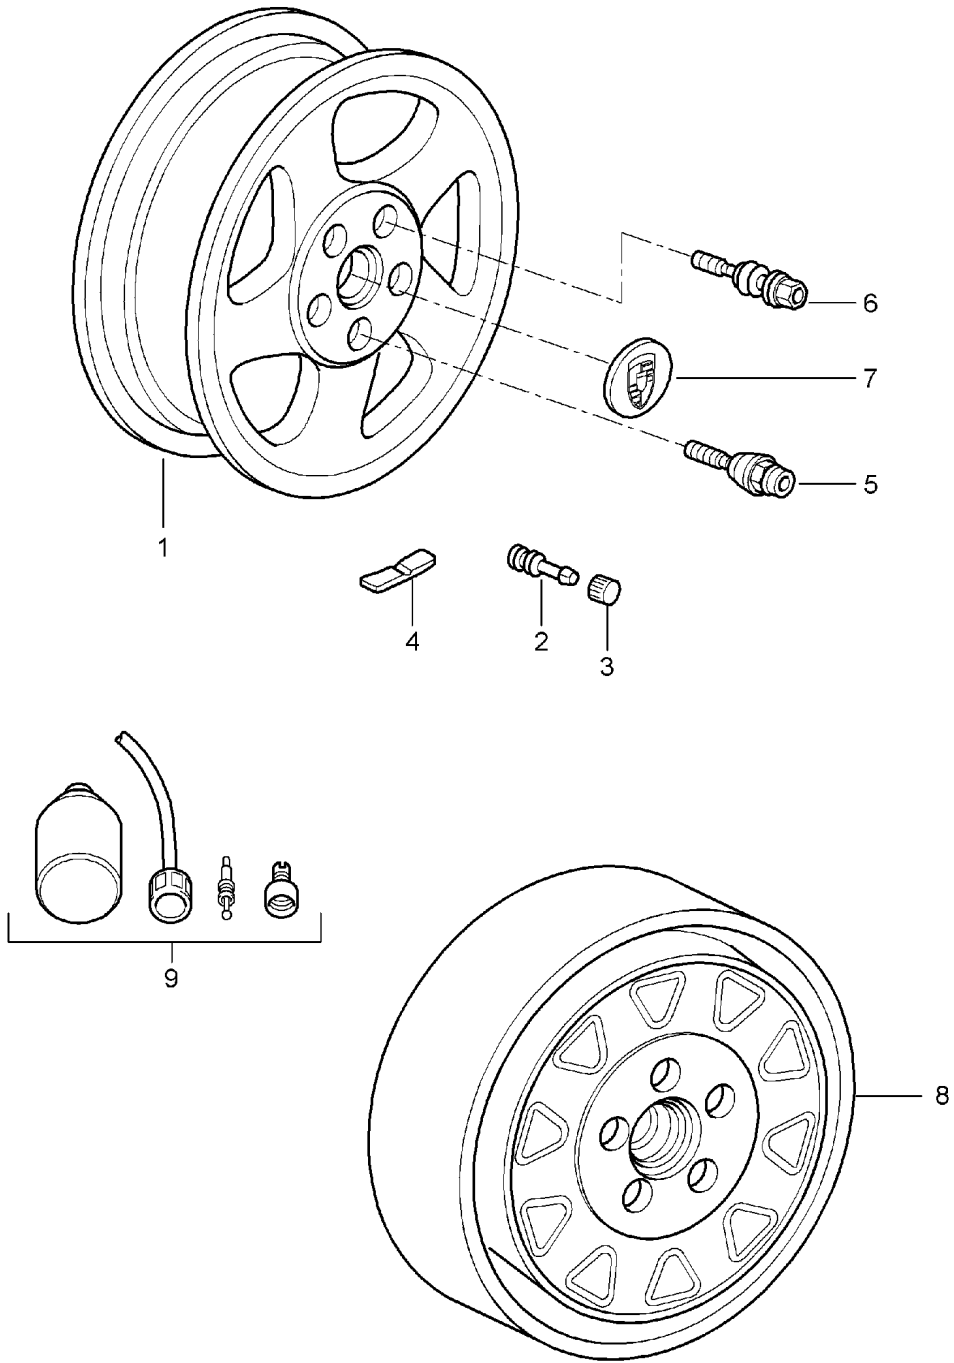

Model: 997 05

Model life 2005>>2008