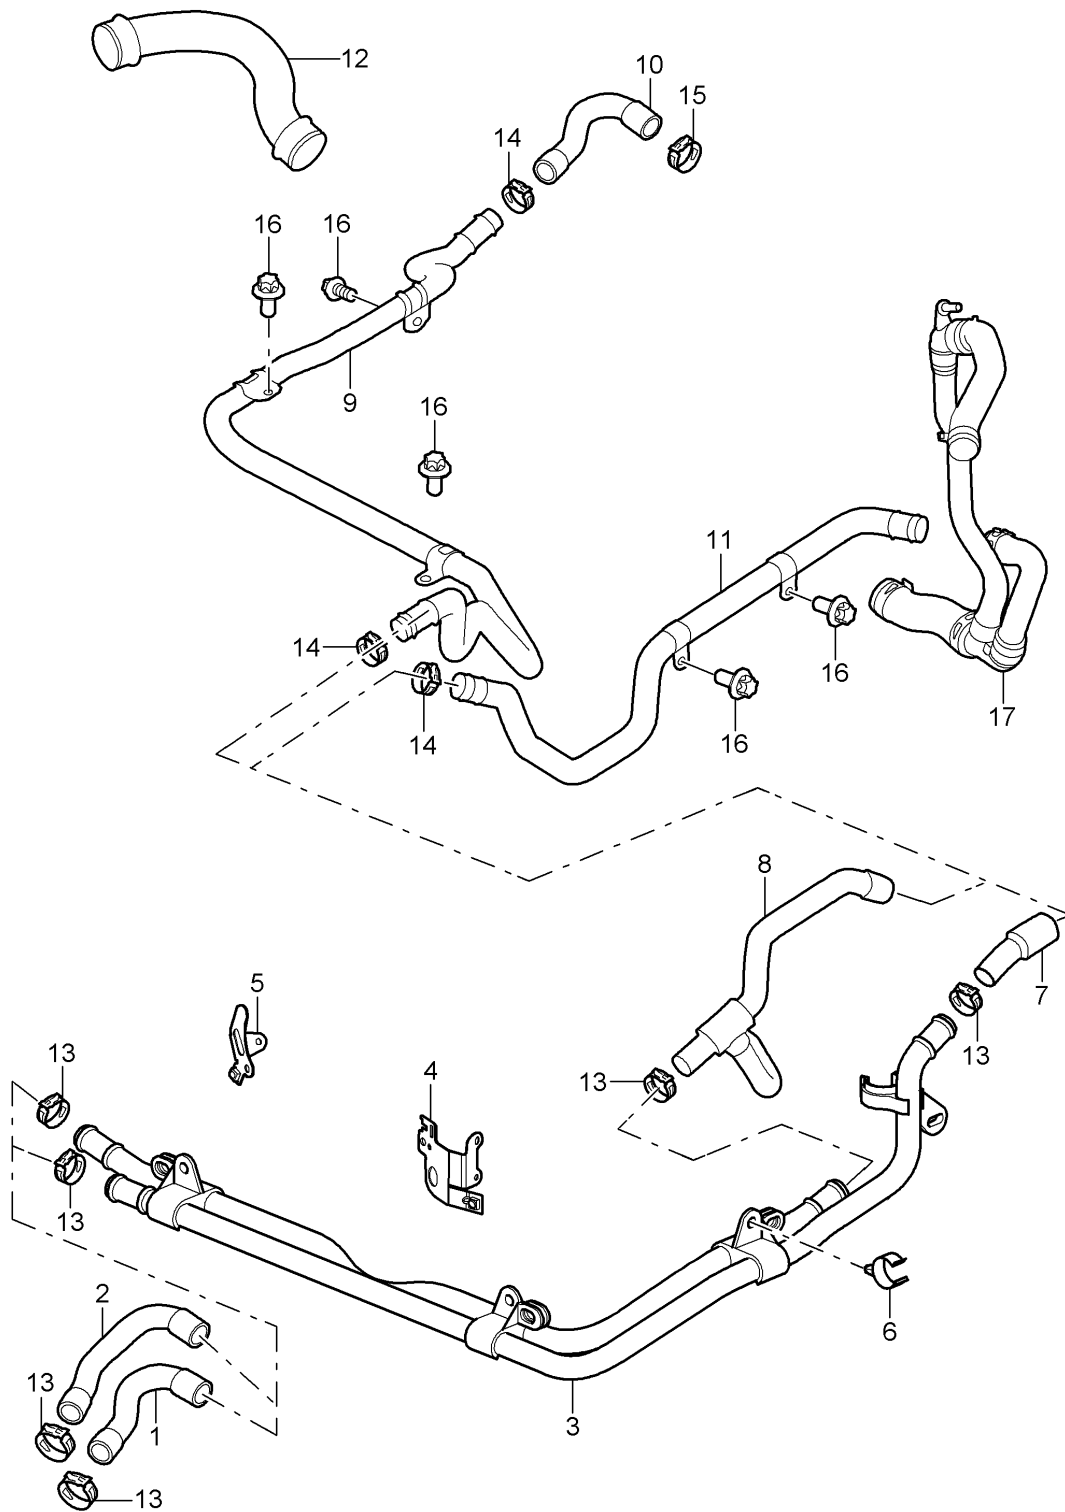

Model: 997 05

Model life 2005>>2008

Pos	Part Number	Description	Remark	Qty	Model
1	996 106 212 74	Lines heater Hose Supply Discontinued part		1	9701,9605+ PR:480
1	996 106 212 75	Hose Supply		1	
2	996 106 222 74	Return hose Discontinued part		1	
2	996 106 222 75	Return hose		1	
3	997 106 312 00	Water pipe Supply		1	
4	997 106 322 00	Water pipe Return line		1	
5	997 106 535 01	Bracket		1	
6	997 106 536 00	Bracket		1	
7	999 507 700 41	Hose bracket		3	
8	997 106 612 01	Hose Discontinued part		2	
(8)	997 106 612 03	Hose		2	
9	997 106 242 00	Heater pipeline Supply		1	
10	997 106 243 00	Heater pipeline Return line		1	
11	996 106 233 55	Hose		1	
12	997 106 831 02	Water hose Discontinued part		1	
12	997 106 831 03	Water hose		1	
13	999 512 657 09	Hose clamp 26 X 12		8	
14	999 512 660 09	Hose clamp 29 X 12		2	
15	999 512 662 09	Hose clamp 32 X 12		1	
16	900 385 041 01	Torx screw M 6 X 12		5	
17		see illustration:	105-000	1	

Model: 997 05

Model life 2005>>2008