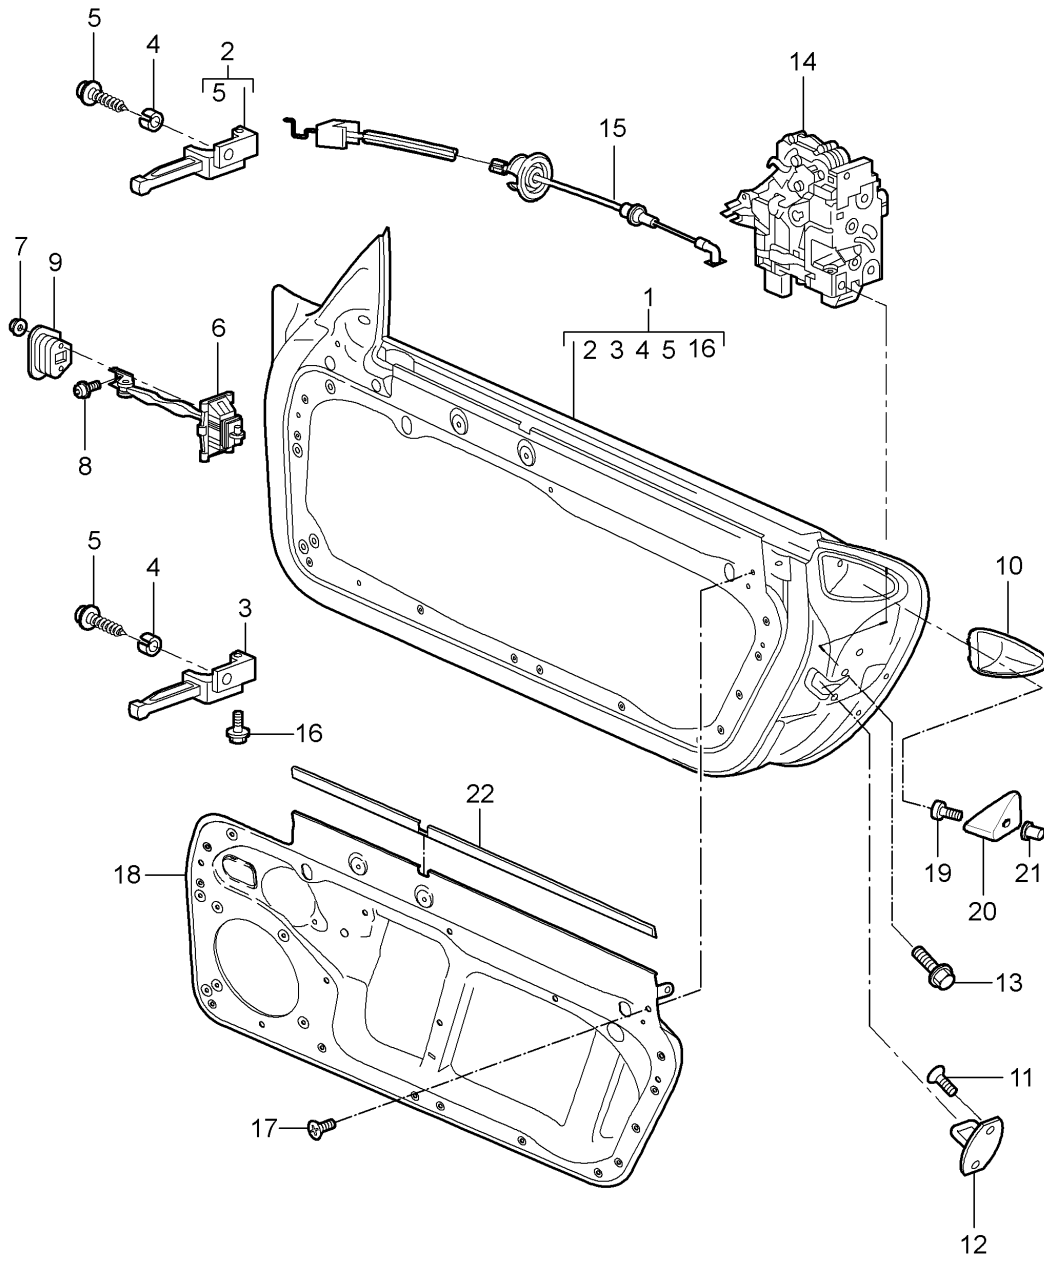

Model: 997 05

Model life 2005>>2008

Model: 997 05 Model life 2005>>2008

Pos	Part Number	Description	Remark	Qty	Model
		Door shell Installation parts Door lock			
(1)	997 531 011 04	Door shell	left	1	
	997 531 011 04 GRV	primed			
1	997 531 012 04	Door shell	right	1	
	997 531 012 04 GRV	primed			
-		also use:			
-	000 043 305 32	sealant		1	
(2)	997 531 321 00	Hinge	left	1	
2	997 531 322 00	Hinge	right	1	
(3)	997 531 319 00	Hinge	left	1	
3	997 531 320 00	Hinge	right	1	
4	996 531 831 00	Sleeve		4	
5	900 067 291 01	Bolt with washer M 8 X 16		2	
6	997 537 151 01	Door catch Discontinued part		2	
6	997 537 151 02	Door catch		2	
7	999 084 212 02	Hexagon nut M 6		4	
8	999 073 138 09	Screw M 8 X 25 Discontinued part		2	
9	996 537 751 00	Seal		2	
(10)	997 537 331 00	Support	left	1	
	997 537 331 00 01C	Satin black			
10	997 537 332 00	Support	right	1	
	997 537 332 00 01C	Satin black			
11	N 910 174 01	countersunk multi-point socket head bolt M 8 X 22		4	
12	3C0 837 767 A	Striker		2	
13	WHT 000 439	flat round head bolt M 8 X 20		2	
(14)	3D1 837 015 C	Door lock	left	1	PR:072
(14)	3D1 837 016 C	Door lock	right	1	PR:072
(14)	3D1 837 015 C	Door lock	left	1	PR:553
(14)	3D1 837 016 C	Door lock	right	1	PR:553
15	997 537 319 01	Bowden cable		2	
16	999 072 043 09	Hexagon bolt M 6 X 12 Micro-self-locking fillister hd. bolt M 6 X 16		2	
17	999 073 333 09			8	
(18)	997 537 201 00	Inner panel D >> - MJ 2005 No longer use the part here	left	1	
18	997 537 202 00	Inner panel D >> - MJ 2005 No longer use the part here	right	1	
18	997 537 901 00	Inner panel D >> - MJ 2005	left	1	
(18)	997 537 902 00	Inner panel D >> - MJ 2005	right	1	
18	987 537 202 00	Inner panel D - MJ 2006>> No longer use the part here	right	1	
18	987 537 201 00	Inner panel D - MJ 2006>> No longer use the part here	left	1	
(18)	987 537 201 01	Inner panel D - MJ 2006>>	left	1	