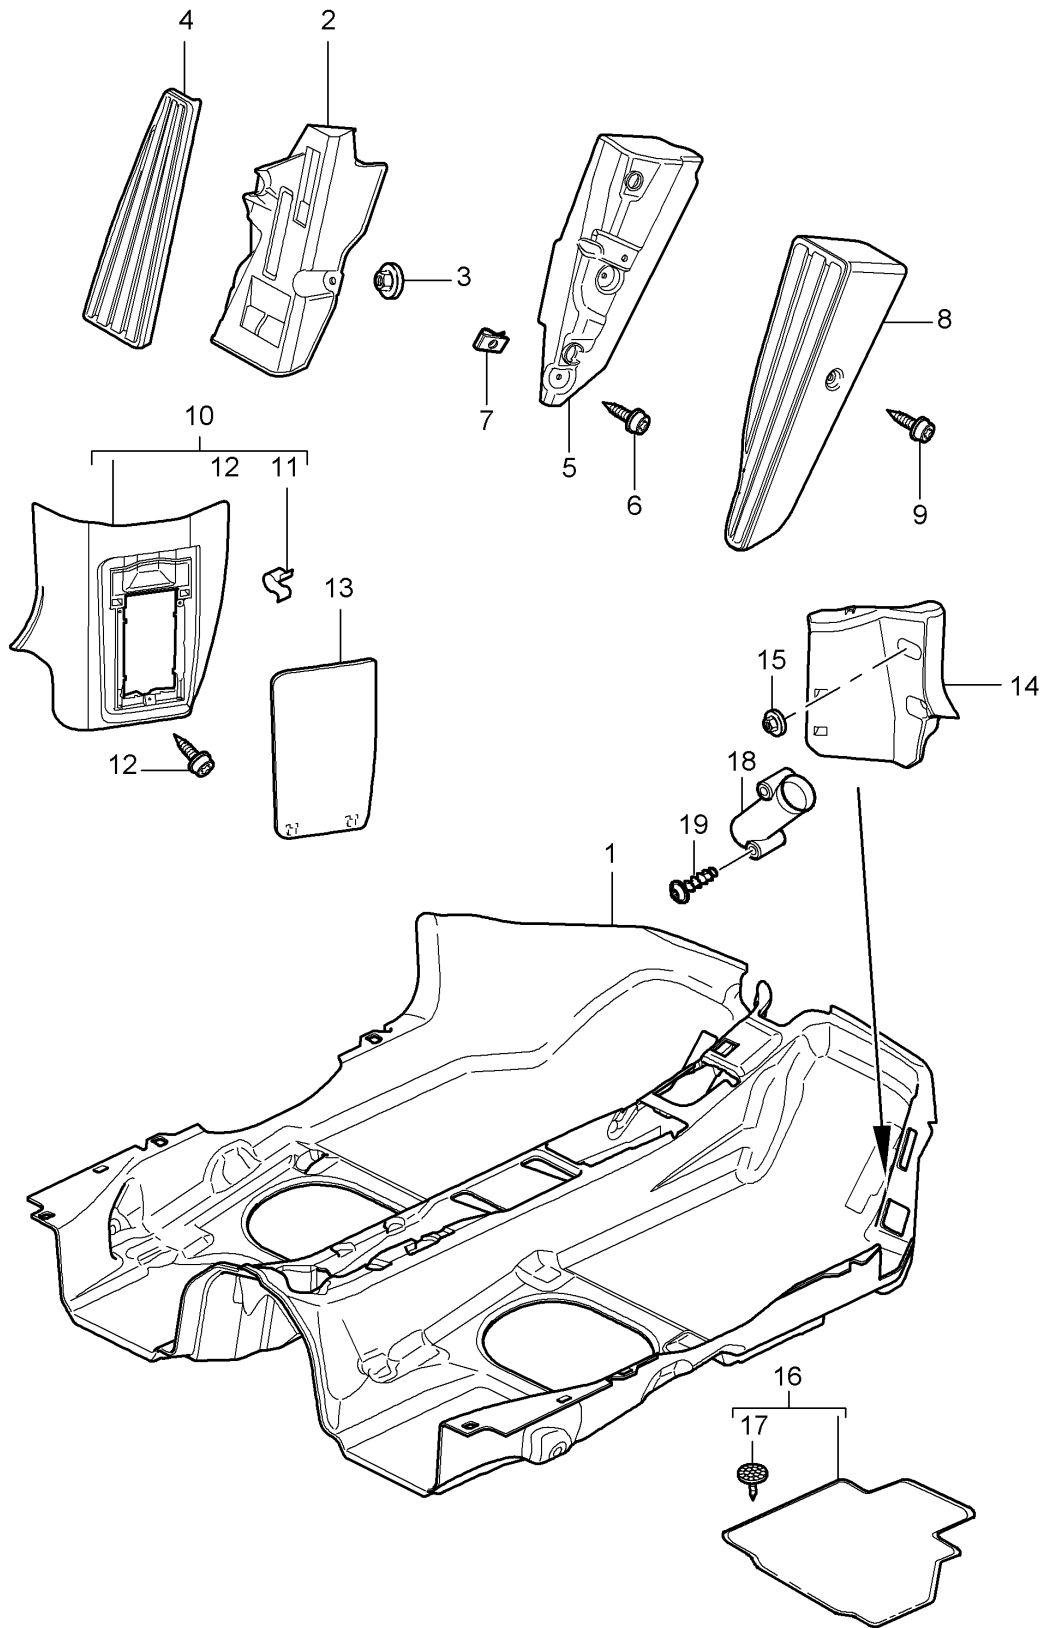

Model: 997 05

Model life 2005>>2008

Pos	Part Number	Description	Remark	Qty	Model
18	997 551 405 00	Luggage compartment liner Foam part Compressor	rear	1	
19	997 551 403 00	Foam part Compressor	front	1	
20	997 551 412 01	Foam part filler plate		1	
21	997 551 414 00	Foam part CD changers	lhd	1	PR:098,692
22	997 551 501 00	Cover Compressed air bottle	lhd	1	PR:098
23	997 551 501 00 A31	Black		1	
	997 551 415 00	Adapter Compressed air bottle			
24	997 551 704 00	Adapter Amplifiers		1	PR:553,680
25	997 551 702 00	Adapter Navigation system		1	PR:553,670, 672
26	997 551 805 01	Eye Luggage compartment	front	1	
	997 551 805 01 02A	Black			
27	997 551 736 01	Cover for control unit		1	
28	999 073 061 02	panel screw ST 4,8 X 16		X	
29	997 551 104 00	Trim CD changers	lhd	1	PR:098,692
	997 551 104 00 02A	Black			
30	997 551 108 00	Trim Amplifiers		1	PR:664
	997 551 108 00 02A	Black			
31	997 551 106 00	Trim DVD		1	PR:664,670, 672
	997 551 106 00 02A	Black			
32	997 551 811 00	Cover trim DVD		1	PR:664,670, 672
	997 551 811 00 02A	Black			
34	997 504 087 00	Emergency operation Luggage compartment		1	PR:553
35	997 551 706 00	Bracket Emergency operation		1	PR:553
		Luggage compartment			
36	999 591 489 09	panel nut ST 4,8		1	PR:553
37	999 073 061 02	panel screw 4,8 X 16		1	PR:553
38	997 556 623 00	Plastic foam strip		2	PR:670,672

Model: 997 05

Model life 2005>>2008