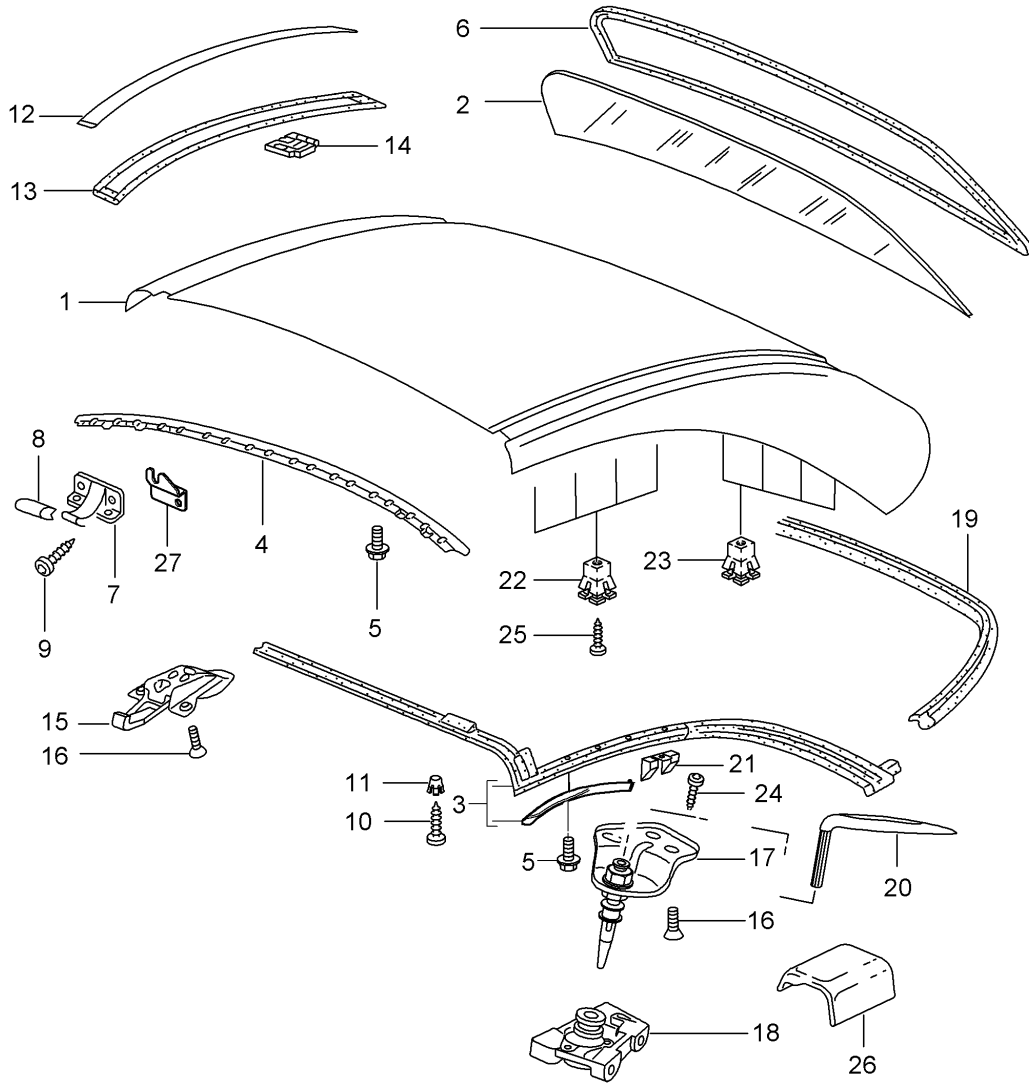

Model: 997 05

Model life 2005>>2008

Model: 997 05 Model life 2005>>2008

Pos	Part Number	Description	Remark	Qty	Model
		hardtop Accessories Gaskets			PR:550
1	996 563 911 00 996 563 911 00 GRV	hardtop primed without:		1	
2	996 563 091 00	Accessories Rear window Ready for installation		1	
3	997 563 225 00	roof frame seal with:	rear	1	
-	996 563 309 00	retaining strip use if required:			
-	996 563 310 00	retaining strip	left front right front	1	
4	996 563 319 00	retaining strip		1	
5	999 073 049 02	panel screw for retaining strip	front	8	
6	996 563 029 00	Transverse Seal for rear window		1	
7	996 563 405 00	Centring journal	left	1	
(7)	996 563 406 00	Centring journal	right	1	
8	996 563 705 01	Cap	left	1	
8	996 563 706 01	Cap	right	1	
9	999 919 144 09	fillister hd. bolt		4	
10	999 073 049 02	panel screw		14	
11	999 507 547 40	expanding nut		8	
12	996 563 707 00	Cover trim	left	1	
(12)	996 563 707 00 GRV	primed			
(12)	996 563 708 00	Cover trim	right	1	
(12)	996 563 708 00 GRV	primed			
13	996 563 361 00	Seal	left	1	
(13)	996 563 362 00	Seal	right	1	
14	986 563 721 00	Clip		8	
15	996 563 401 00	catch		1	
16	900 249 055 09	countersunk bolt M 6X20		3	
17	996 563 403 04	catch	left	1	
(17)	996 563 404 04	catch	right	1	
18	996 561 653 04	Support	left	1	
-	996 561 657 02	Insert		1	
-	900 249 031 09	countersunk bolt		6	
(18)	996 561 654 04	Support	right	1	
-	996 561 658 02	Insert		1	
19	996 563 027 01	Seal		1	
20	996 563 413 01	Tool		1	
21	996 563 125 00	Thrust wedge		2	
22	999 507 923 40	expanding nut green		8	
23	999 507 924 40	expanding nut yellow		8	
24	999 450 008 09	panel screw		2	
25	999 073 049 02	panel screw		16	
26	996 563 421 01	Protective tab		2	
-	999 507 659 40	expanding nut hardtop	left	1	
-	999 507 662 40	contact carrier expanding nut hardtop	right	1