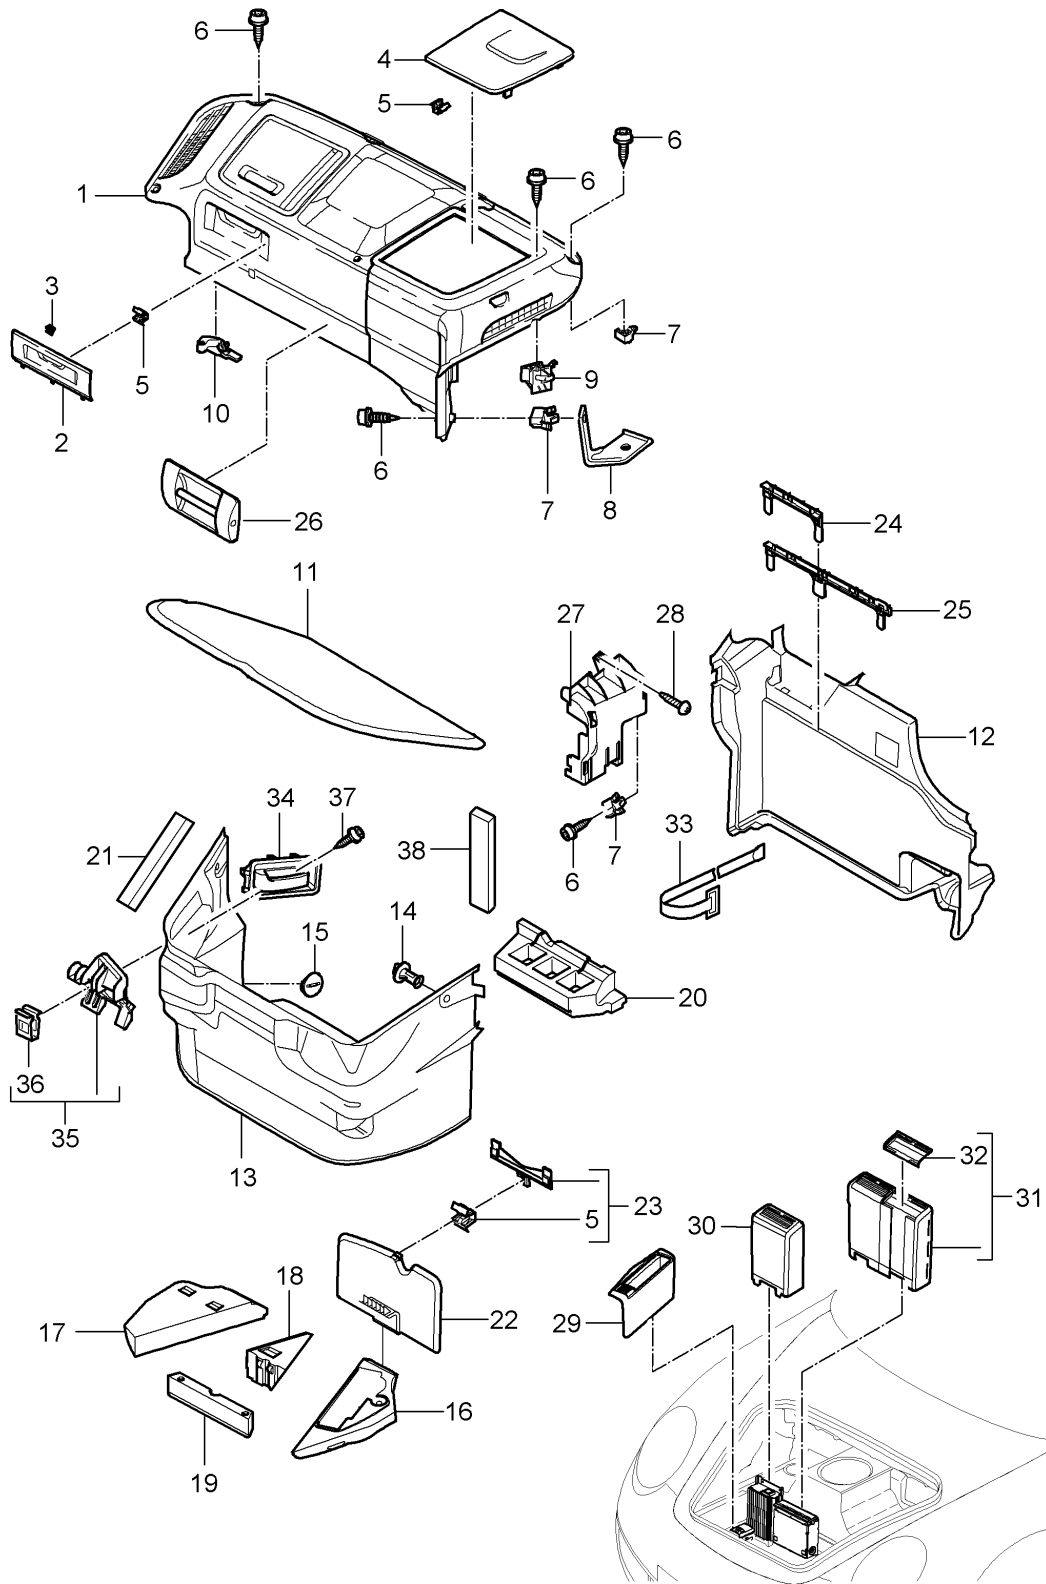

Model: 997 05 Model life 2005>>2008

Pos	Part Number	Description	Remark	Qty	Model
		Valid from: F 99-5S717 067>> F 99-5S735 241>>			
23	997 551 045 13 A31 999 049 006 40	Black Plastic nut T5 /30 X 7,5		2	
24	996 504 087 00	Emergency operation		1	PR:553
26	997 551 805 00	Fastening clip Pocket Windbreak		1	CABRIO
29	997 551 805 00 01C 997 551 706 00	Satin black Bracket		1	PR:553
30	999 591 489 09	Emergency operation panel nut ST 4,8		1	PR:553
31	999 073 061 02	panel screw 4,8 X 16		1	PR:553
32	999 590 055 01	Securing clip 10,7 X 11,5		2	
33	997 551 634 00	Luggage compartment trim	lhd	1	PR:098,670
33	997 551 634 00 FMU	black/black			
33	997 551 634 00	Luggage compartment trim	lhd	1	PR:098,672
33	997 551 634 00 FMU	black/black			
33	997 551 634 00	Luggage compartment trim	lhd	1	PR:098,692
33	997 551 634 00 FMU	black/black			
33	997 551 634 00	Luggage compartment trim		1	PR:664
33	997 551 634 00 FMU	black/black			
34	997 551 633 00	Trim	lhd	1	PR:098,670
34	997 551 633 00 FMU	Brake servo black/black			
34	997 551 633 00	Trim	lhd	1	PR:098,672
34	997 551 633 00 FMU	Brake servo black/black			
34	997 551 633 00	Trim	lhd	1	PR:098,692
34	997 551 633 00 FMU	Brake servo black/black			
34	997 551 633 00	Trim		1	PR:664
34	997 551 633 00 FMU	Brake servo black/black			
35	999 507 795 09	panel nut 4,8		3	
36	999 073 231 09	panel screw 4,8 X 16		3	
37	999 025 236 40	Washer fuse for catch Position 14		2	

Model: 997 05

Model life 2005>>2008