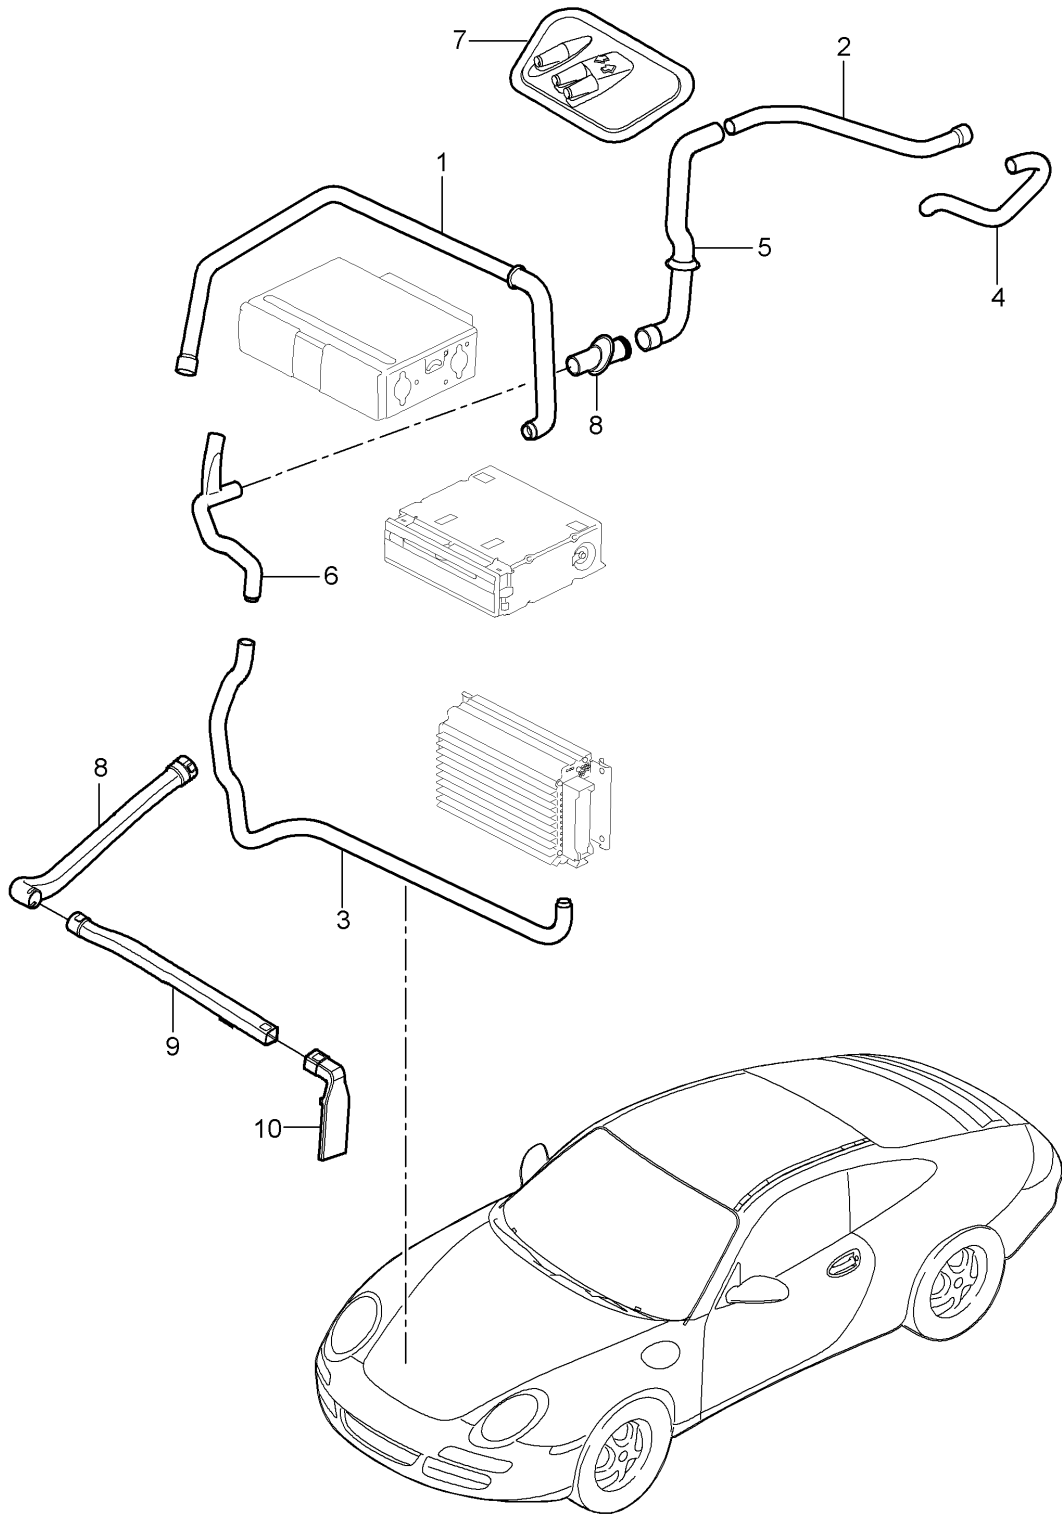

Model: 997 05

Model life 2005>>2008

Model: 997 05

Model life 2005>>2008

Pos	Part Number	Description	Remark	Qty	Model
		Luggage compartment Cooling			PR:575
1	997 572 588 00	Air guide DVD		1	PR:072,215, 670
(1)	997 572 588 01	Air guide DVD		1	PR:664,670
2	997 572 582 00	Air guide water box		1	PR:072,215, 553,670
3	997 572 590 00	Air guide Amplifiers		1	PR:072,215, 553,670
4	997 572 580 00	Air guide Air conditioner		1	PR:072,215, 553,670
5	997 572 584 03	Air guide filler plate		1	PR:072,215, 553,670
6	997 572 586 06	Air guide Amplifiers		1	PR:072,215, 670
(6)	997 572 586 02	Air guide Amplifiers		1	CARRERA 4
7	997 572 263 00	Seal		1	
8	997 572 586 03	Air guide Amplifiers		1	CARRERA 4 PR:575,664
9	997 572 586 04	Air guide Amplifiers		1	CARRERA 4 PR:575,664
10	997 572 586 05	Air guide Amplifiers		1	CARRERA 4 PR:575,664
-	997 572 593 01	connection piece		1	
-	999 703 009 40	Bungs		1