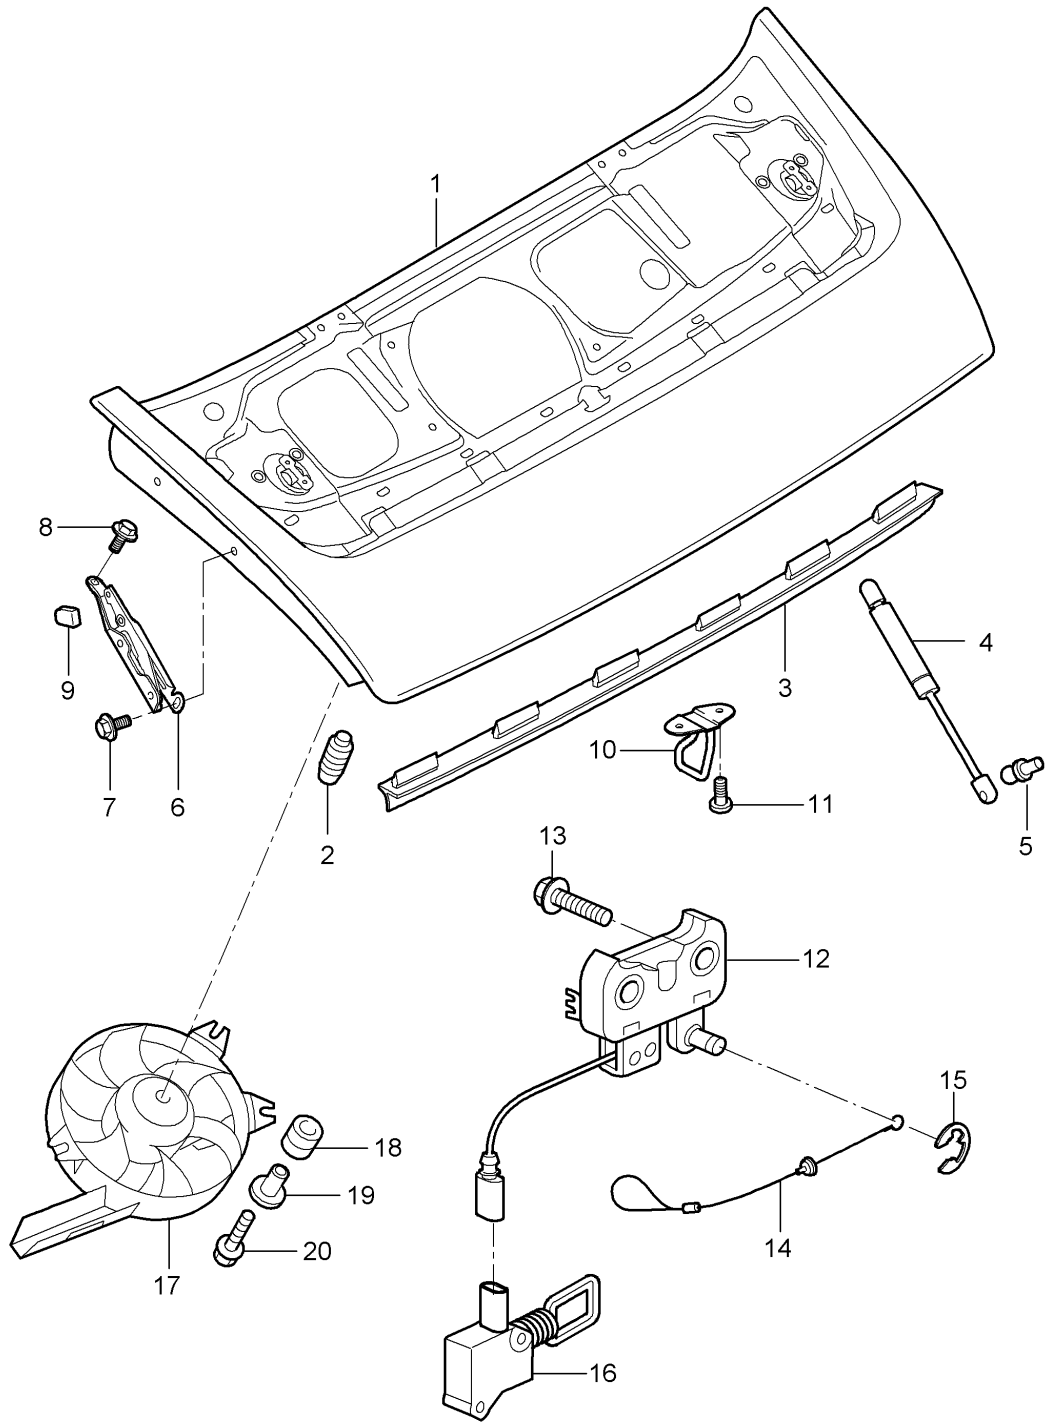

Model: 997 05

Model life 2005>>2008

Model: 997 05

Model life 2005>>2008

Pos	Part Number	Description	Remark	Qty	Model
1	997 512 011 00	Cover	rear	1	
	997 512 011 00 GRV	Cover primed			
		primed			
		also use:			
-	000 043 204 38	sealant	000 043 204 38	1	
2	999 703 140 40	Rubber buffer		2	
3	997 512 611 00	Seal		1	
4	997 512 551 00	Gas filled strut	right	1	
5	999 167 051 02	Ball stud		2	
6	997 512 151 00	Hinge	left	1	
(6)	997 512 152 00	Hinge	right	1	
7	900 378 155 09	Hexagon bolt		4	
		M 6 X 16			
8	900 075 466 09	Bolt with washer		6	
		M 6 X 16			
9	996 512 153 00	Stop		2	
		Hinge			
10	997 512 213 01	Lock upper part		1	
11	999 073 248 09	Bolt with washer		2	
		M 6 X 16			
11	999 073 378 02	Discontinued part flat round head bolt		2	
		M 6 X 16			
12	997 512 053 00	Lock lower part		1	
13	N 910 664 01	Hexagon socket head bolt (combi)		2	
		M 6 X 40			
14	997 512 521 00	Cable		1	
		Emergency operation			
15	900 116 002 02	Retaining washer		1	
16	997 624 118 00	throttle control element		1	
17	997 624 046 00	Fan		1	
17	997 624 056 01	Fan		1	PR: XAA
18	999 703 451 40	Rubber grommet		3	
		9,0 x 14,0 x 1,5			
19	999 209 093 01	spacer sleeve		3	
20	999 073 417 01	fillister hd. bolt		3	
		M6 X 30