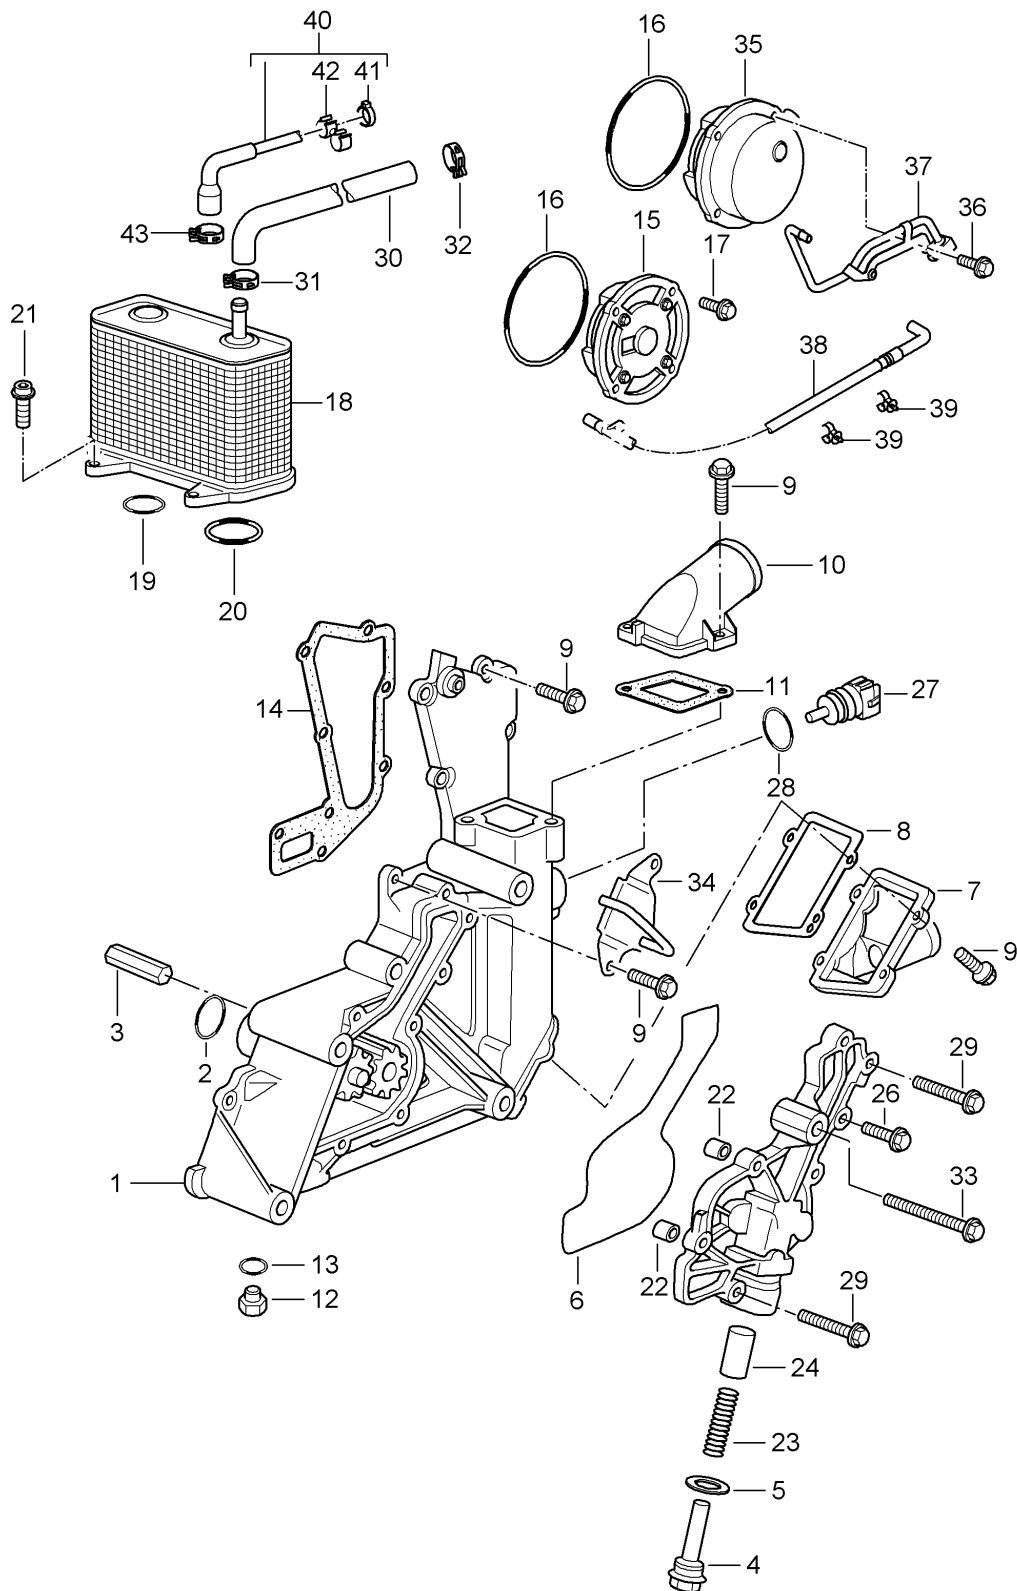

Model: 997 05 Model life 2005>>2008

Pos	Part Number	Description	Remark	Qty	Model
27	996 105 178 54	Chain sprocket		2	
		with:			
29	900 385 272 09	Follower Hexagon bolt M 6 X 12		8	
		Discontinued part			
29	900 385 041 01	Torx screw M 6 X 12		8	
30	996 105 156 00	Tensioner blade cylinder 1 - 3		1	
(30)	996 105 158 00	Tensioner blade cylinder 4 - 6		1	
		Discontinued part			
(30)	996 105 158 01	Tensioner blade cylinder 4 - 6		1	
31	996 105 062 01	Screw M 6		6	
		Discontinued part			
(31)	9A1 105 062 01	Socket head bolt M 6		6	
32	999 707 346 40	O-ring 15 X 3		6	
33	996 105 054 01	slide rail cylinder 1 - 3		1	
(33)	996 105 164 00	slide rail cylinder 4 - 6		1	
34	996 105 188 01	chain tensioner Discontinued part		1	
34	996 105 188 02	chain tensioner		1	
35	996 105 180 56	chain tensioner Discontinued part		1	
35	996 105 180 58	chain tensioner		1	
36	996 105 197 00	Pressure pin		1	
37	900 123 147 30	seal ring A 27 X 32		3	
39	996 105 112 01	Seal		1	
40	996 105 280 51	ring		4	
41	996 104 205 07	Bearing bush		2	
42	996 105 203 00	Washer		2	
43	996 105 051 03	camshaft adjuster unit Cyl. 1 - 3		1	
		Discontinued part			
43	996 105 051 04	camshaft adjuster unit Cyl. 1 - 3		1	
(43)	996 105 052 01	camshaft adjuster unit Cyl. 4 - 6		1	
		Discontinued part			
(43)	996 105 052 02	camshaft adjuster unit Cyl. 4 - 6		1	
44	987 105 260 01	Intermediate piece		2	
45	987 105 254 00	Hexagon bolt M 12 X 1,5 X 130		2	
-	000 043 024 00	Extreme-pressure grease 1 tube 80 Gr. for Camshaft		1	

Model: 997 05

Model life 2005>>2008