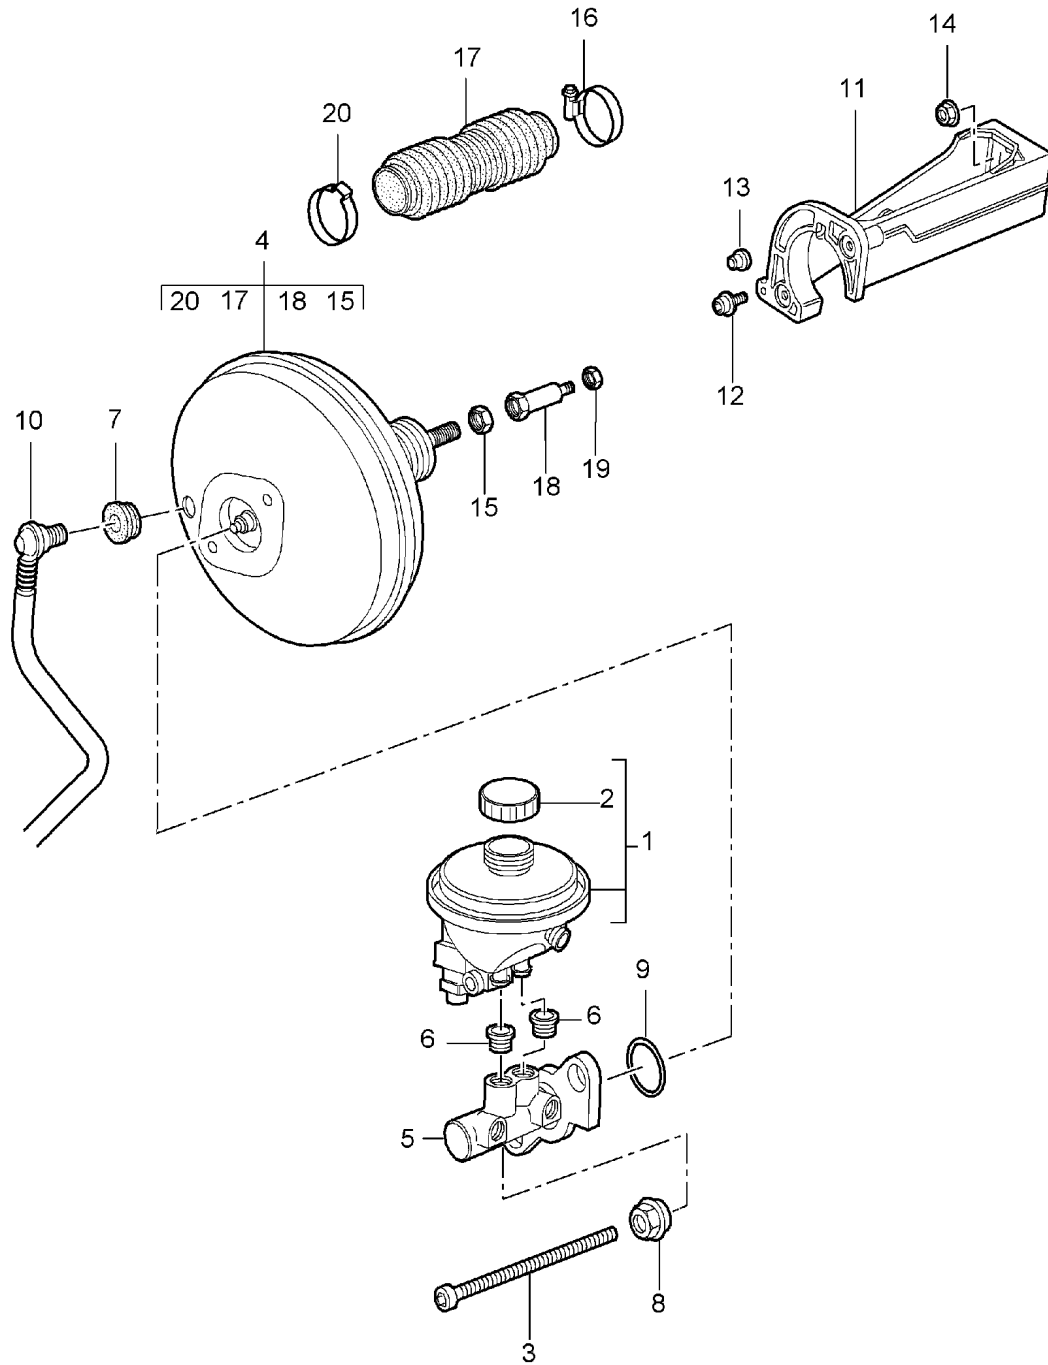

Model: 997 05

Model life 2005>>2008