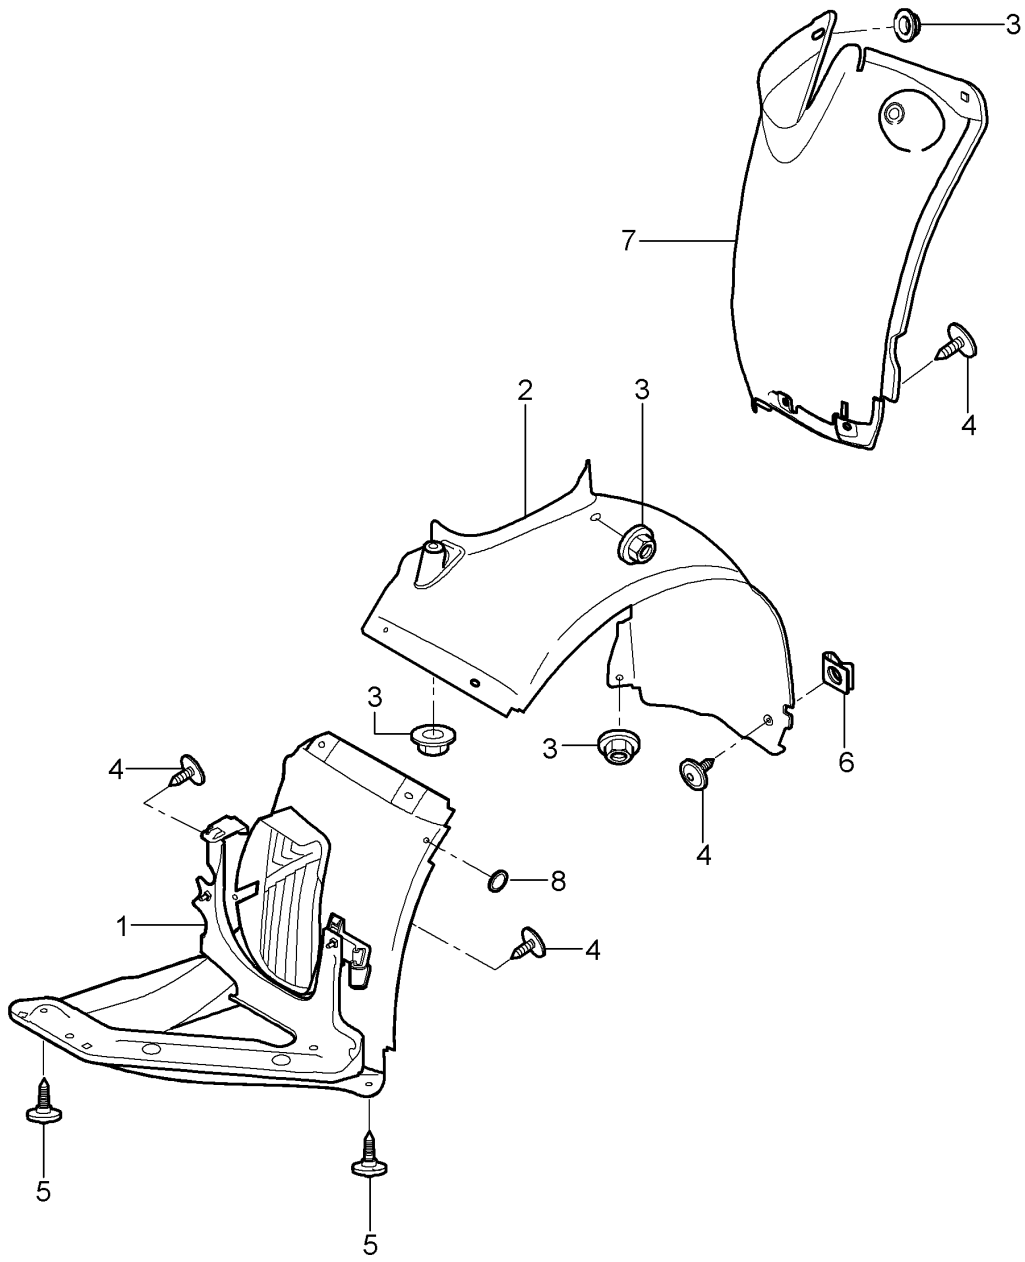

Model: 997 05

Model life 2005>>2008

Model: 997 05 Model life 2005>>2008

Pos	Part Number	Description	Remark	Qty	Model
1	997 504 123 00	Linings Wheel housing Wheel housing liner	left front front	1	
(1)	997 504 124 00	Wheel housing liner	right front front	1	
2	997 504 203 00	Wheel housing liner	left rear front	1	CARRERA 2
2	997 504 203 01	Wheel housing liner	left rear front	1	CARRERA 4
(2)	997 504 204 00	D - MJ 2006>> Wheel housing liner	right rear front	1	CARRERA 2
(2)	997 504 204 01	Wheel housing liner	right rear front	1	CARRERA 4
3	999 049 028 40	D - MJ 2006>> Plastic nut T5		12	
4	999 073 231 09	panel screw ST 4,8 X 16		18	
5	999 073 227 09	panel screw ST 4,8 X 19		4	
6	999 507 795 09	panel nut ST 4,8		2	
7	997 504 573 00	Wheel housing liner	left rear	1	CARRERA 2
7	997 504 573 01	Wheel housing liner	left rear	1	CARRERA 4
(7)	997 504 574 00	Wheel housing liner	right rear	1	CARRERA 2
(7)	997 504 574 01	Wheel housing liner	right rear	1	CARRERA 4
8	999 703 027 40	End cap 8,0X11		1