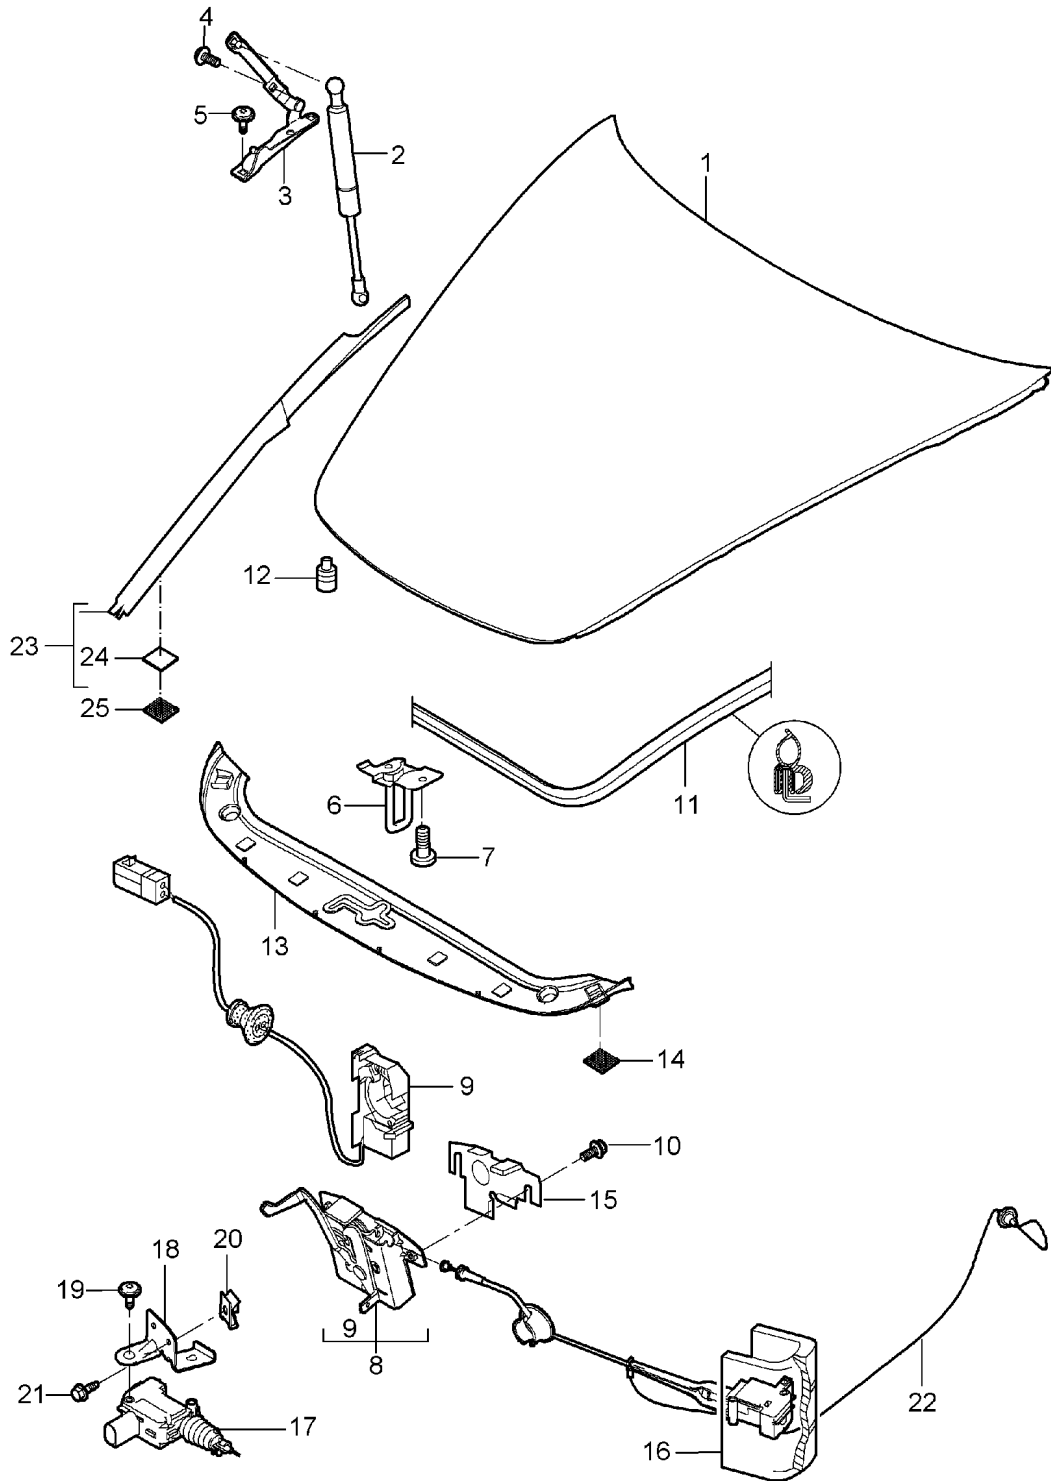

Model: 997 05

Model life 2005>>2008

Model: 997 05 Model life 2005>>2008

Pos	Part Number	Description	Remark	Qty	Model
1	997 511 011 00	Cover	front	1	
	997 511 011 00 GRV	Cover primed			
2	997 511 551 01	Gas filled strut		2	
3	997 511 151 00	Hinge	left	1	
		Discontinued part			
3	997 511 151 01	Hinge	left	1	
(3)	997 511 152 00	Hinge	right	1	
		Discontinued part			
(3)	997 511 152 01	Hinge	right	1	
4	999 073 357 09	fillister hd. bolt M 6 X 12		4	
5	999 073 348 09	fillister hd. bolt M 6 X 20		4	
6	997 511 051 00	Lock upper part		1	
7	999 073 350 04	flat round head bolt M 6 X 16		2	
8	997 511 053 00	Lock lower part		1	
9	997 613 206 00	Micro switch		1	
10	900 075 466 09	Bolt with washer M 6 X 16		2	
11	997 511 611 00	Seal		1	
12	999 703 140 40	Rubber buffer		2	
13	997 504 811 02	Cover panel Discontinued part		1	
	997 504 811 02 FMT	Satin black			
13	997 504 811 03	Cover panel		1	
	997 504 811 03 FMT	Satin black			
14	999 902 049 40	Velcro fastener		4	
15	996 511 653 00	Cover		1	
16	997 511 117 00	throttle control element		1	
17	996 624 119 01	throttle control element Emergency operation		1	PR:553
18	997 511 489 00	angle throttle control element Discontinued part		1	PR:553
18	997 511 489 01	angle throttle control element		1	PR:553
19	999 919 188 09	fillister hd. bolt 5,0 X 30		2	PR:553
20	999 591 882 02	panel nut M 6 Discontinued part		2	PR:553
20	999 591 882 01	panel nut M 6		2	PR:553
21	900 378 271 09	Hexagon bolt M 6 X 16		2	PR:553
22	997 511 085 00	Cable Luggage compartment		1	
(23)	997 572 465 02	Cover panel	left	1	
	997 572 465 02 02A	Black			
23	997 572 466 02	Cover panel	right	1	
		Wing			
	997 572 466 02 02A	Black			
24	999 902 052 40	Velcro fastener Cover 20 X 20		4	
25	999 902 051 40	Velcro fastener Wing 20 X 20		4