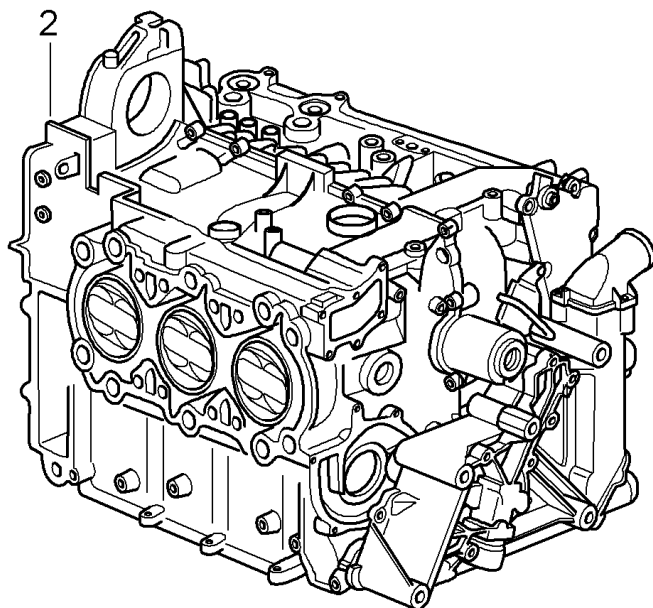

Model: 997 05

Model life 2005>>2008

Model: 997 05 Model life 2005>>2008

Pos	Part Number	Description	Remark	Qty	Model
		Replacement engine without: Clutch plate Tiptronic without: flywheel Manual gearbox without: Compressor			9701,9605
1	997 100 997 00	Replacement engine		1	9701+ PR:480
1	997 100 997 02	D - MJ 2005>> - MJ 2005 Replacement engine		1	9701+ PR:480
1	997 100 997 04	D - MJ 2006>> - MJ 2006 Replacement engine		1	9701+ PR:480
1	997 100 997 06	D - MJ 2007>> - MJ 2007 Replacement engine		1	9701+ PR:480
1	997 100 997 40	D - MJ 2008>> - MJ 2008 Replacement engine		1	9701+ PR:480,X51
1	997 100 997 42	D - MJ 2006>> - MJ 2006 Replacement engine		1	9701+ PR:480,X51
1	997 100 997 44	D - MJ 2007>> - MJ 2007 Replacement engine		1	9701+ PR:480,X51
1	997 100 997 01	D - MJ 2008>> - MJ 2008 Replacement engine		1	9701+ PR:249
1	997 100 997 03	D - MJ 2005>> - MJ 2005 Replacement engine		1	9701+ PR:249
1	997 100 997 05	D - MJ 2006>> - MJ 2006 Replacement engine		1	9701+ PR:249
1	997 100 997 07	D - MJ 2007>> - MJ 2007 Replacement engine		1	9701+ PR:249
1	997 100 997 41	D - MJ 2008>> - MJ 2008 Replacement engine		1	9701+ PR:249,X51
1	997 100 997 43	D - MJ 2006>> - MJ 2006 Replacement engine		1	9701+ PR:249,X51
1	997 100 997 45	D - MJ 2007>> - MJ 2007 Replacement engine		1	9701+ PR:249,X51
		Technical information Gruppe 1 Nr.4/04 Attention			
(1)	996 100 996 21	D - MJ 2008>> - MJ 2008 Replacement engine		1	9605+ PR:480
(1)	996 100 996 31	D - MJ 2005>> - MJ 2005 Discontinued part Replacement engine		1	9605+ PR:480
(1)	996 100 996 33	D - MJ 2005>> - MJ 2005 Discontinued part Replacement engine		1	9605+