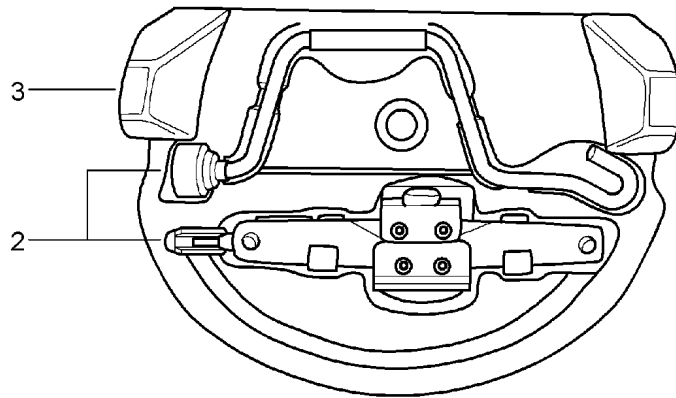

Model: 997 05

Model life 2005>>2008