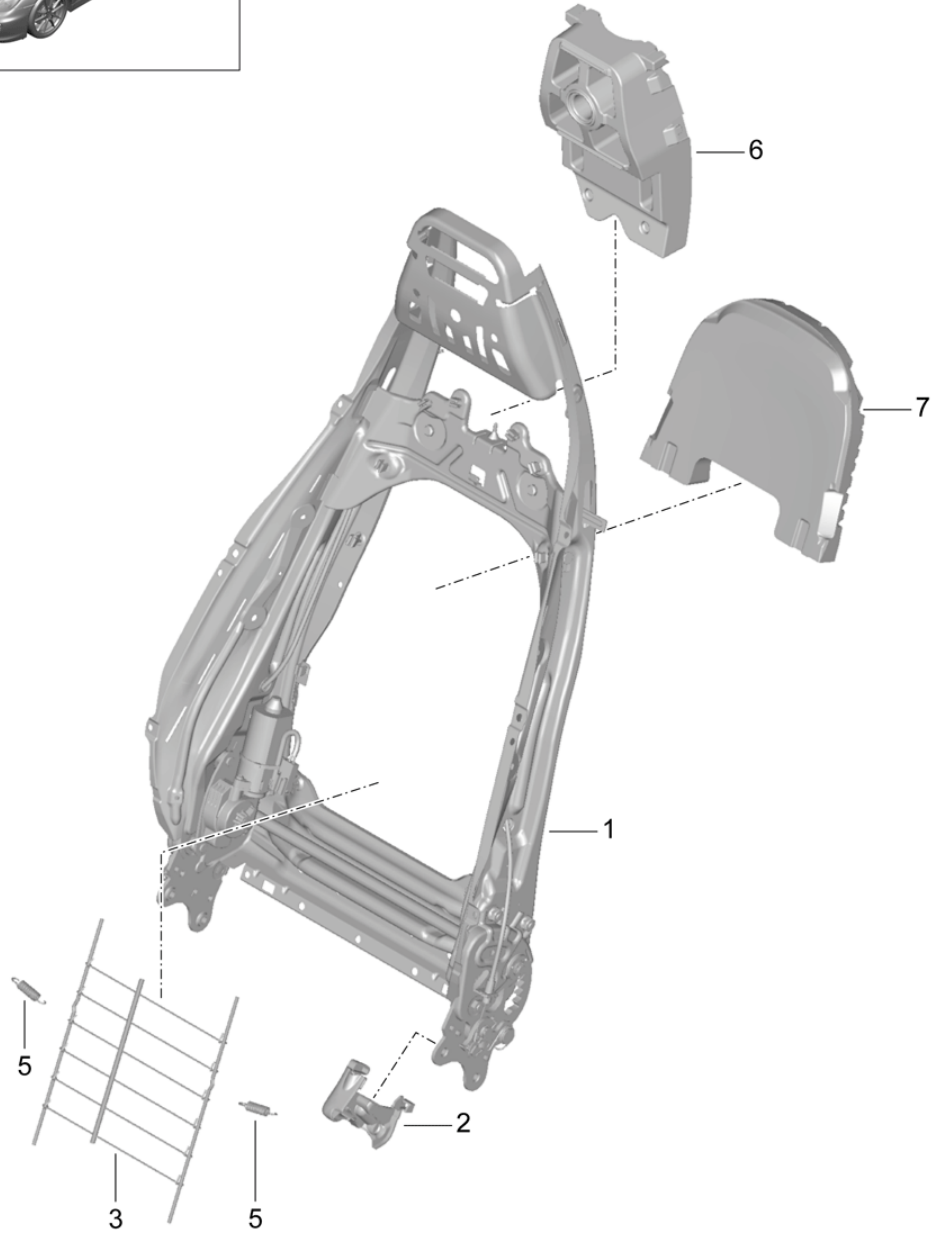

Model: 981-13 Model life 2012>>2016

Pos	Part Number	Description	Remark	Qty	Model
1	981 521 303 00	Backrest shell sports seat Accessories D - MJ 2012>>	left	1	PR:313,321
(1)	981 521 303 00 1E0 981 521 304 00	Black Backrest shell sports seat D - MJ 2012>>	right	1	PR:314,322
2	981 521 304 00 1E0 991 521 373 00	Black Coat hook Backrest shell D - MJ 2012>>		1	PR:313,314, 321,322
3	991 521 373 00 D20 991 521 623 00	silver grey metallic Actuator button lever for folding backrest D - MJ 2012>>	left	1	PR:313,314, 317,318,321, 322,323,324
(3)	991 521 623 00 V08 991 521 624 00	Galvano silver Actuator button lever for folding backrest D - MJ 2012>>	right	1	PR:313,314, 317,318,321, 322,323,324
4	991 521 624 00 V08 991 521 621 00	Galvano silver Rosette Actuator button lever for folding backrest D - MJ 2012>>	left	1	PR:313,314, 321,322
(4)	991 521 621 00 D20 991 521 622 00	silver grey metallic Rosette Actuator button lever for folding backrest D - MJ 2012>>	right	1	PR:313,314, 321,322
5	991 521 622 00 D20 997 624 337 00	silver grey metallic Electric motor backrest D - MJ 2012>>		1	PR:313,314, 317,318,321, 322,323,324, 541
6	997 521 733 00	Air guide channel backrest D - MJ 2012>>		1	PR:313,314, 317,318,321, 322,323,324, 541

Model: 981-13

Model life 2012>>2016