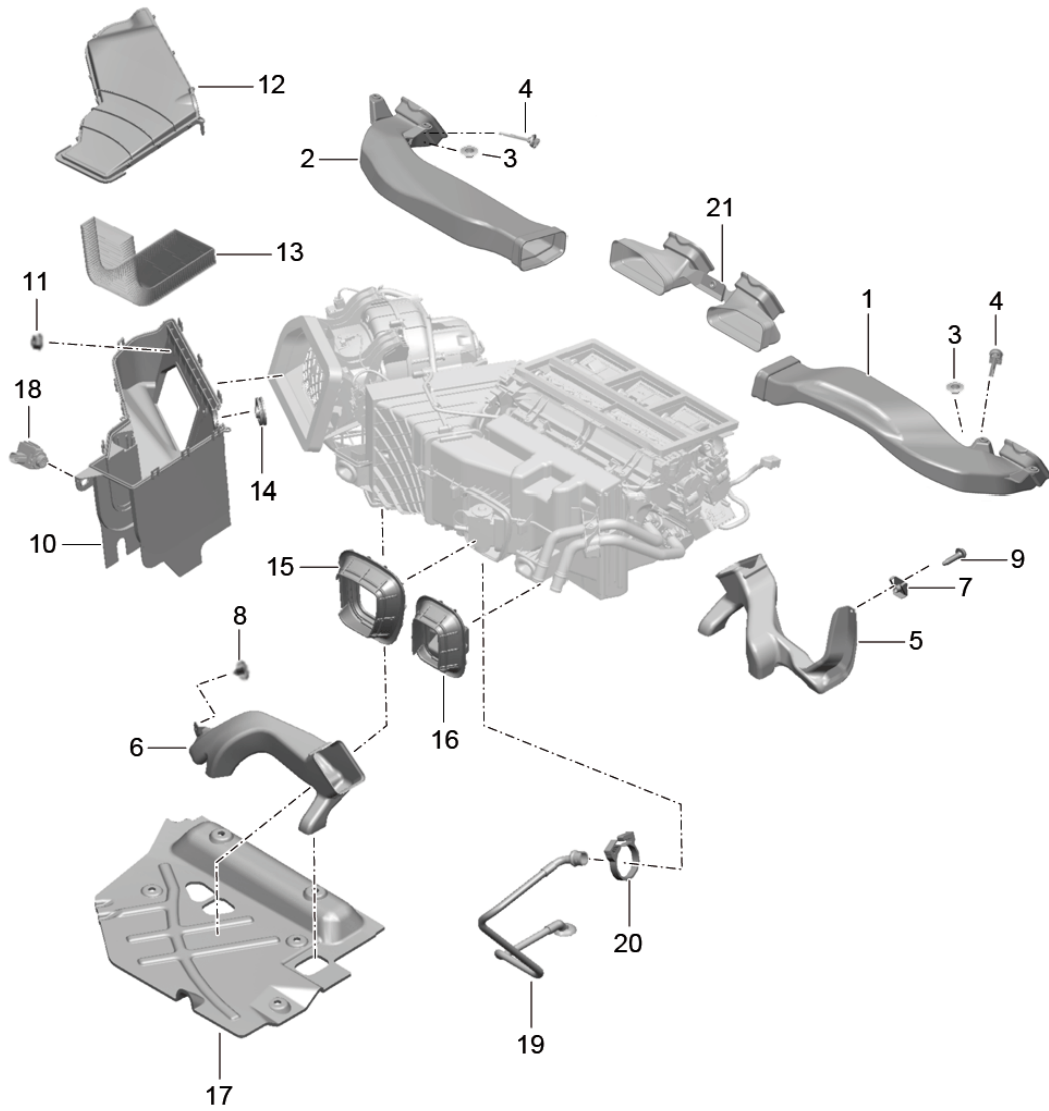

Model: 981-13

Model life 2012>>2016

Model: 981-13

Model life 2012>>2016

Pos	Part Number	Description	Remark	Qty	Model
1	981 572 463 00	Air guide Air distributor Air guide	left side lhd	1	PR:098
2	981 572 464 00	Air guide	right side lhd	1	PR:098
3	999 703 462 40	End cap 10,0x65		2	PR:572
4	970 653 253 00	Temperature sensor Temperature sensor		2	
5	991 572 693 00	Footwell outlet vent (drivers side)	lhd	1	PR:098
(6)	991 572 794 02	Footwell outlet vent (passenger side)	lhd	1	PR:098
7	999 507 556 01	panel nut M 5		2	
8	1H0 819 943	round hd. screw (passenger side)		1	
9	999 073 459 01	fillister hd. bolt M5x16 (drivers side)		1	
10	991 572 072 01	Lower part Air intake	lhd	1	PR:098
11	900 377 018 09	Hexagon nut M6		2	
12	991 572 272 01	Cover Air intake	lhd	1	PR:098
13	991 572 371 00	Air filter Air intake		1	
14	991 572 471 01	Grommet Air intake		1	
15	991 573 769 01	Grommet Firewall Expansion valve		1	PR:572,573
16	991 572 263 01	Seal Cross panel Heater pipeline		1	
17		Trim Cold air Cover		1	
18	7PP 907 659	Sensor	see illustration: 809-010	1	
19	991 573 794 00	water drain pipe		1	PR:572,573
20	999 512 418 40	Hose clamp 22,7-24,7		1	PR:572,573
21	981 572 769 00	Air guide Intermediate piece	center	1