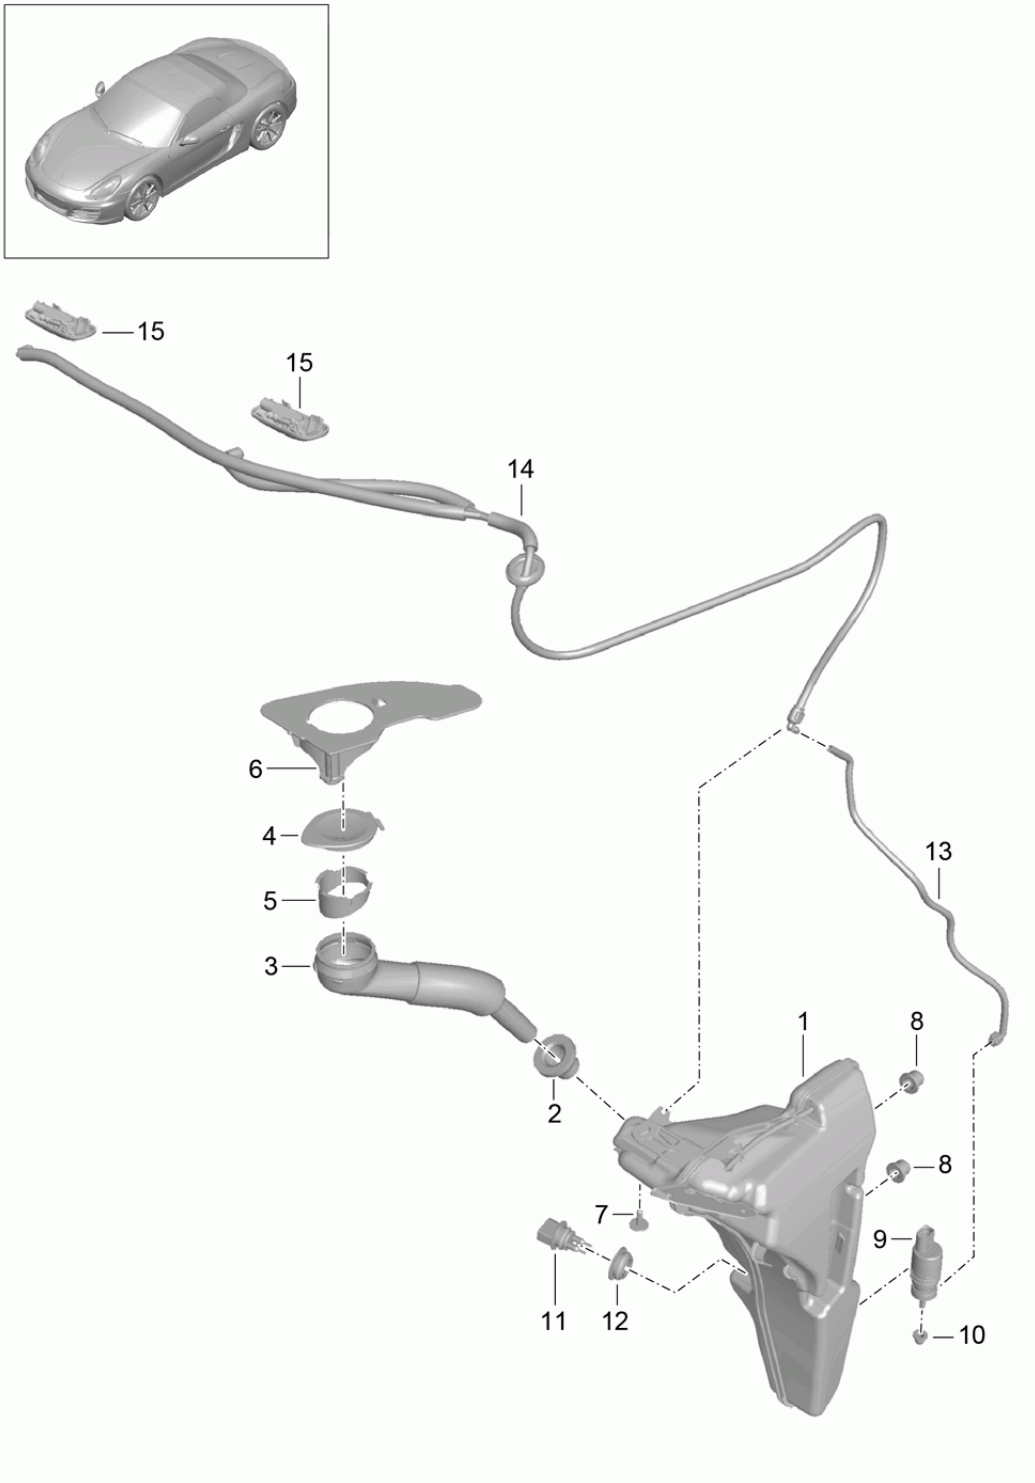

Model: 981-13

Model life 2012>>2016

Model: 981-13

Model life 2012>>2016

Pos	Part Number	Description	Remark	Qty	Model
1	991 528 703 00	Windscreen washer system		1	PR:288
(1)	991 528 701 00	Water reservoir		1	PR:-288
2	955 528 711 01	Seal		1	
3	991 528 403 00	fuel filler neck		1	
4	991 528 413 00	Cover		1	
5	8Z0 955 485	strainer		1	
6	991 528 503 00	Bracket for filler neck		1	
7	N 911 883 01	Hexagon socket head bolt M 6 X 20		1	
8	999 702 221 40	Grommet		2	
9	1K5 955 651	Windscreen washer system pump		1	
10	958 628 712 00	Seal		1	
11	955 628 105 00	Water level switch		1	
12	955 528 721 00	Seal		1	
13	991 628 669 00	Hose line for washer water Pump		1	
		also use:	991 511 65102 (1E0)	1	
			991 511 65202 (1E0)	1	
14	991 628 667 01	Line Connection point jet No longer use the part here		1	
14	991 628 667 02	Line Connection point jet		1	
14	991 628 667 03	Line Connection point jet		1	
15	991 628 077 00	jet F >> A8-DS110 060		2	
15	991 628 073 00	jet F A8-DS110 061>>		2	
-	999 901 017 42	Window cleaning solution 250 ML Summer		X	
-	999 901 033 40	Window cleaning solution 1000 ML Winter		X