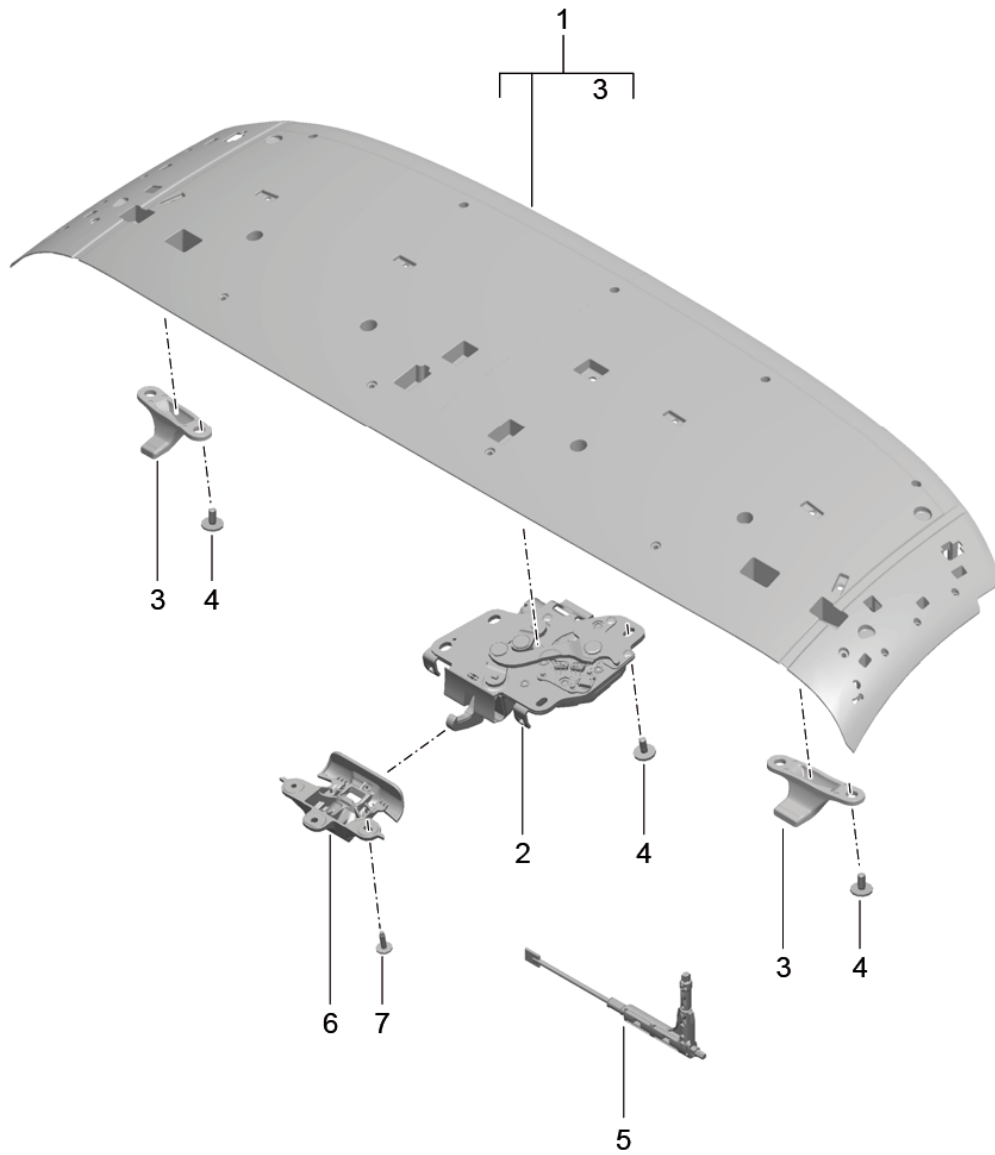

Model: 981-13

Model life 2012>>2016

Model: 981-13

Model life 2012>>2016

Pos	Part Number	Description	Remark	Qty	Model
		top frame	front		
		roof frame			
		catch			
1	981 561 911 00	roof frame	front	1	
2	991 561 117 00	catch		1	
3	991 561 605 00	Centring journal	left	1	
(3)	991 561 606 00	Centring journal	right	1	
4	991 561 965 00	Set of fastening parts for catch and Centring journal		1	
5		Tool Emergency operation see illustration:	001-000	1	
6	991 561 235 02	Support catch		1	
	991 561 235 02 5Q0	Black			
7	999 073 223 01	Bolt with washer M6x25		3