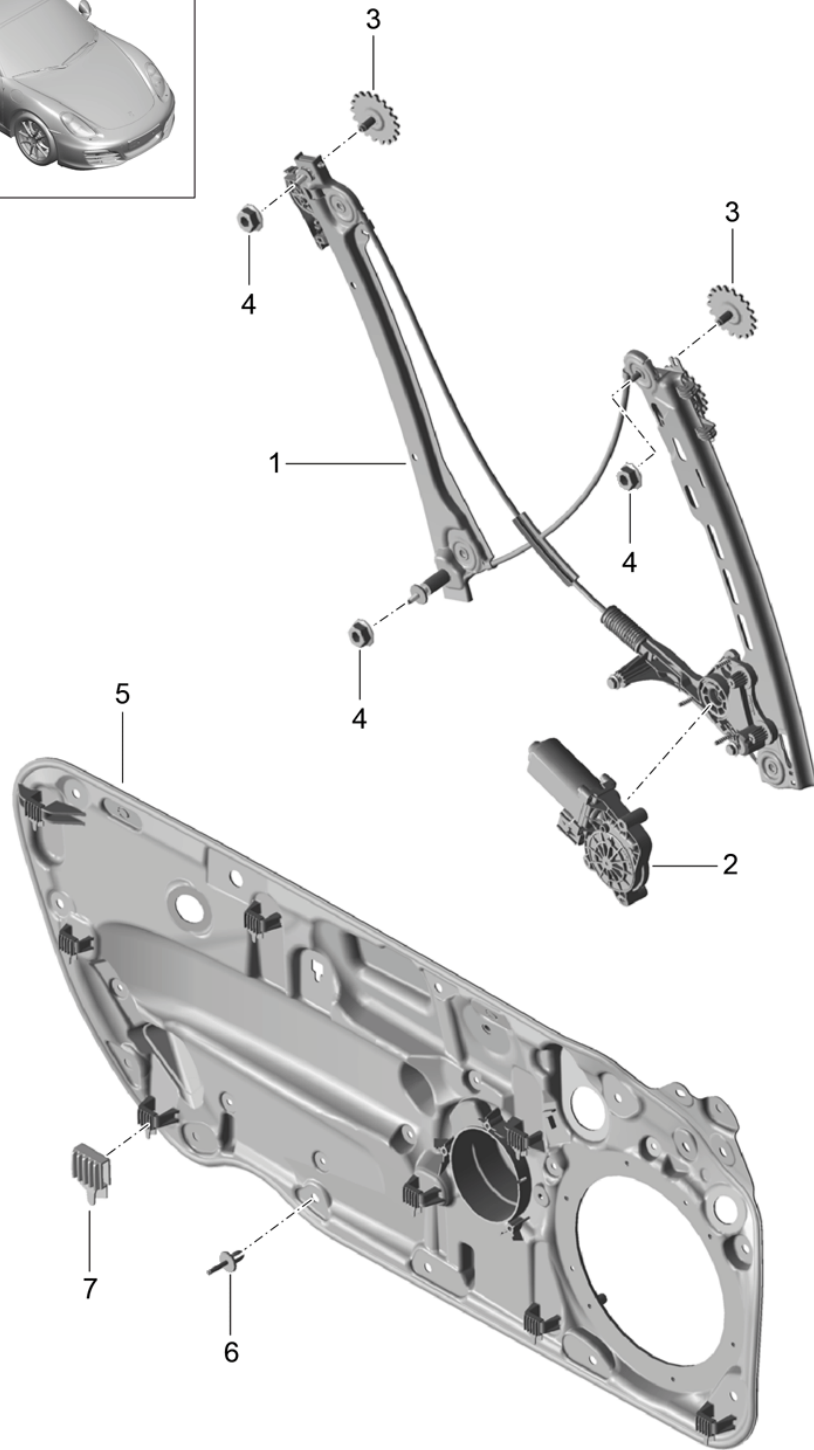

Model: 981-13 Model life 2012>>2016

Pos	Part Number	Description	Remark	Qty	Model
1	991 537 613 02	Door handle Door handle Basic primed	left	1	
(1)	991 537 614 02	Door handle Basic primed	right	1	
1	991 537 613 03	Door handle 'Keyless Entry (KESSY)' primed	left	1	PR:625
(1)	991 537 614 03	Door handle 'Keyless Entry (KESSY)' primed	right	1	PR:625
2	981 537 645 02	Handle liner primed	left	1	
(2)	981 537 646 02	Handle liner primed	right	1	
3	981 537 445 01	Assembly kit	left	1	
(3)	981 537 446 01	Assembly kit	right	1	
4	991 613 171 00	Micro switch Basic		1	
(4)	991 613 181 00	Micro switch 'Keyless Entry (KESSY)'		1	PR:625
5	981 538 911 02	Bracket Door handle, exterior	left lhd	1	PR:098
		with:			
(5)	981 537 064 01	Lock cylinders UND 1 ERSATZSCHLÜSSEL Vehicle Ident. No. Indicate Bracket Door handle, exterior Without lock cylinder	right lhd	1	PR:098
6	991 537 419 00	Bowden cable		2	
7	900 380 015 01	Door handle, exterior Hexagon nut M 6		2	
8	958 538 916 00	emergency key with stipulated lock number		X	
9	991 537 723 01	State lock number Door handle 'Keyless Entry (KESSY)' strip primed	left	1	PR:625
(10)	991 537 724 01	D - MJ 2014>> Door handle 'Keyless Entry (KESSY)' strip primed D - MJ 2014>>	right	1	PR:625

Model: 981-13

Model life 2012>>2016