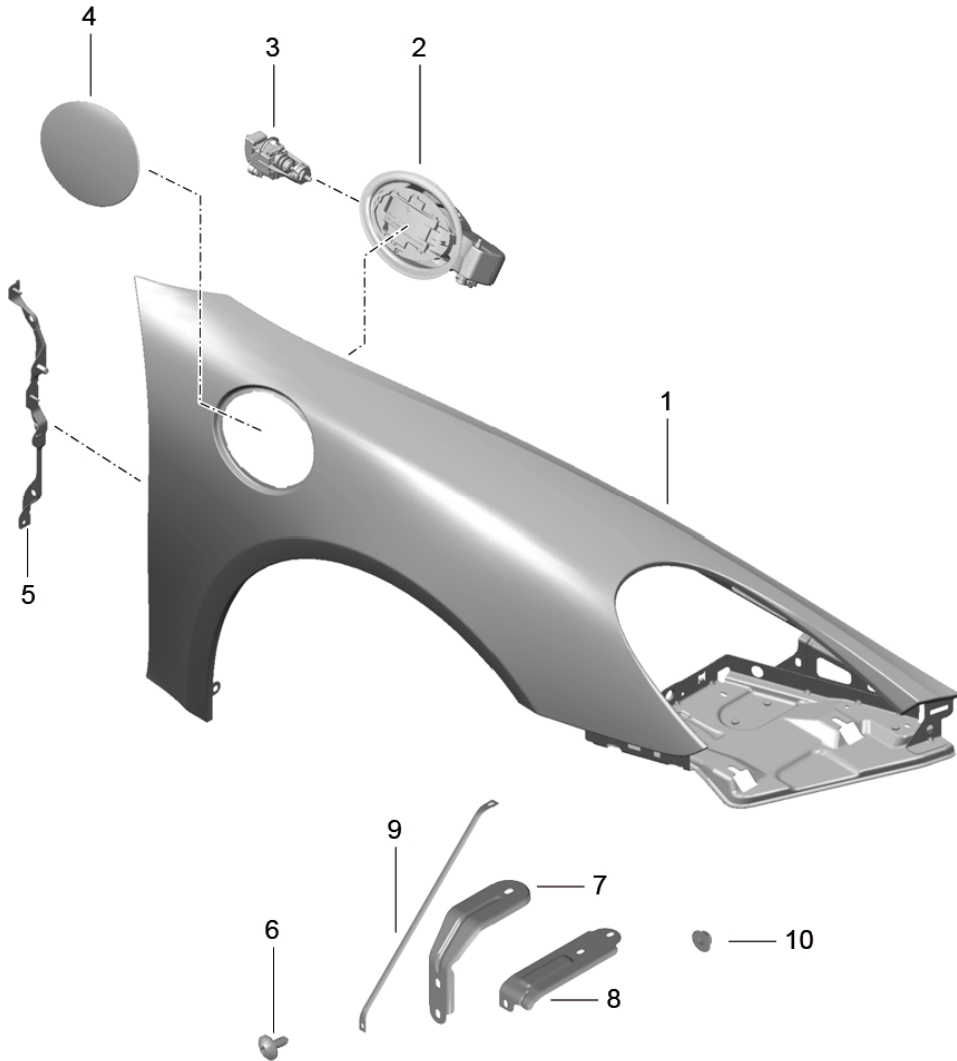

Model: 981-13

Model life 2012>>2016

Pos	Part Number	Description	Remark	Qty	Model
20	981 501 693 01	Closing element Carrier	left	1	
	981 501 693 01 GRV	primed			
(20)	981 501 694 01	Closing element Carrier	right	1	
	981 501 694 01 GRV	primed			
22	000 043 206 29	Adhesive set		1	
23	000 043 206 30	adhesive		1	
24	000 043 206 31	Double cartridge gun		1	
25	000 043 206 32	emulsion tube		1	
26	000 043 206 33	activator		1	
27	981 501 685 00	Cross member rear panel	upper	1	
	981 501 685 00 GRV	primed			

Model: 981-13

Model life 2012>>2016