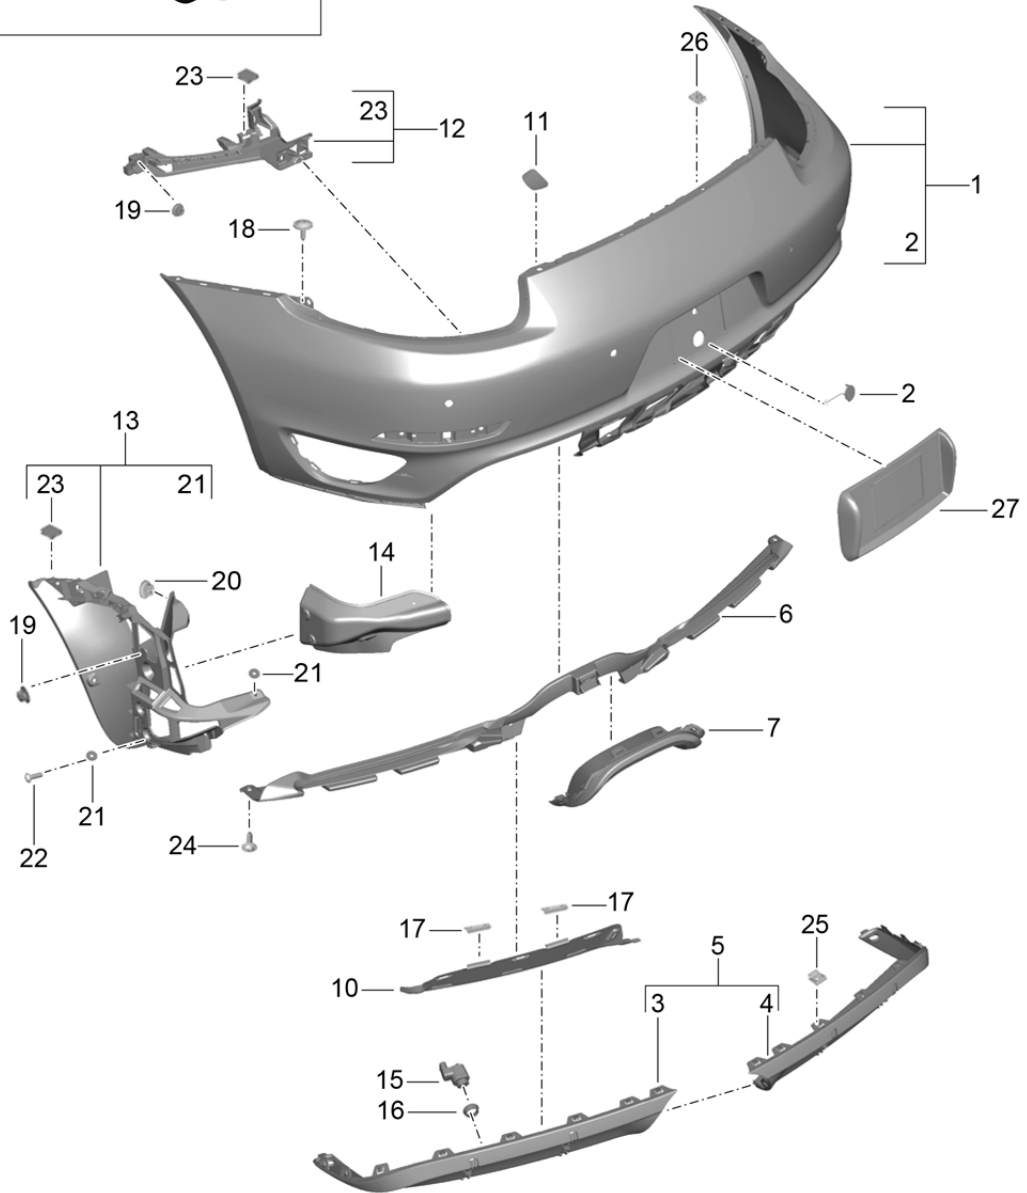

Model: 981-13

Model life 2012>>2016

Pos	Part Number	Description	Remark	Qty	Model
(20)	981 505 675 05	Attachment Trim primed		1	PR:553
21	981 505 691 00	Protective film	left	1	
(21)	981 505 692 00	Protective film	right	1	
22	900 151 006 03	Washer 6		8	
23	999 190 115 30	Pop rivet A 6,4X10,0		8	
26	981 505 020 22	Trim HINTEN comprising: POS 7+8	lower	1	PR:635,636
27	991 505 899 00	Bracket Camera		1	
	991 505 899 00 1E0	Black			
28	991 505 901 00	arm Camera		1	

Model: 981-13

Model life 2012>>2016