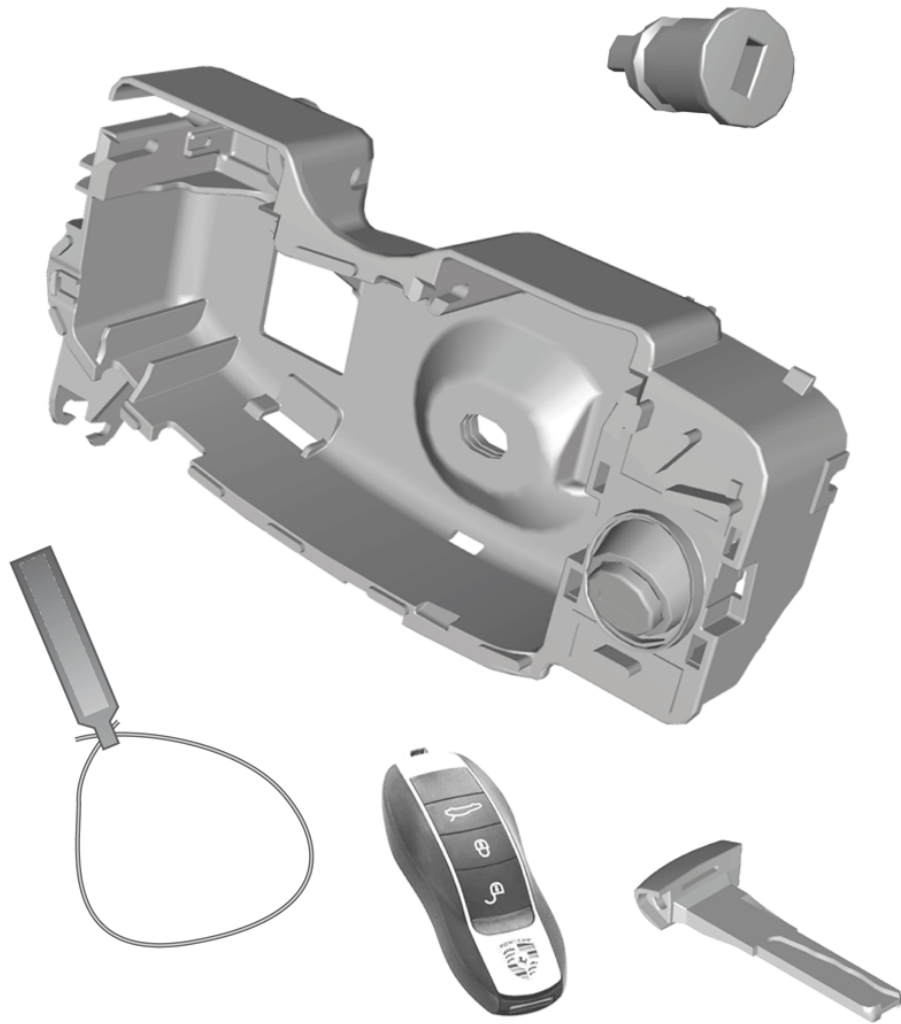

Model: 981-13

Model life 2012>>2016