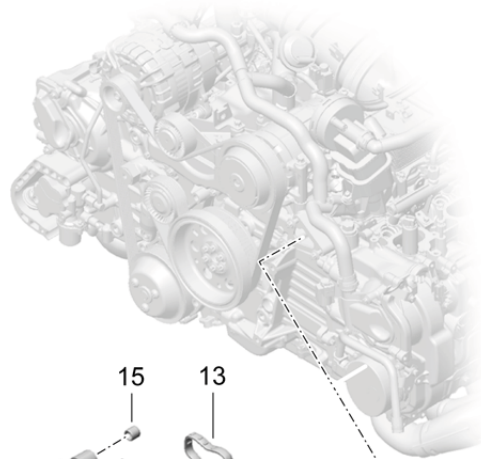

Model: 981-13

Model life 2012>>2016

Model: 981-13

Model life 2012>>2016

Pos	Part Number	Description	Remark	Qty	Model
1	9A1 106 034 31	Assembly carrier Water pipe		1	
2	997 106 802 03	Cooling water socket		2	
3	9A1 102 322 40	Spring		1	
4		Seal		1	
		Water pipe		1	
5	900 385 115 01	see illustration: Torx screw M 8 X 70	105-000	3	
6	9A1 106 617 31	Water hose		1	
7	999 512 591 09	Hose clamp 40 X 12		1	
8	999 512 709 01	Hose clamp 35 X 12		1	
9	9A1 106 555 02	Valve No longer use the part here		1	
9	9A1 106 555 03	Valve		1	
10	999 707 654 40	O-ring 29,00 X 4,00		1	
11	999 073 344 01	flat round head bolt M 6 X 20		3	
12	9A1 102 013 00	Assembly carrier		1	
13	9A1 102 312 40	Seal		1	
14	9A1 102 322 40	Seal		1	
15	999 095 063 03	dowel sleeve M 6 X 10		5