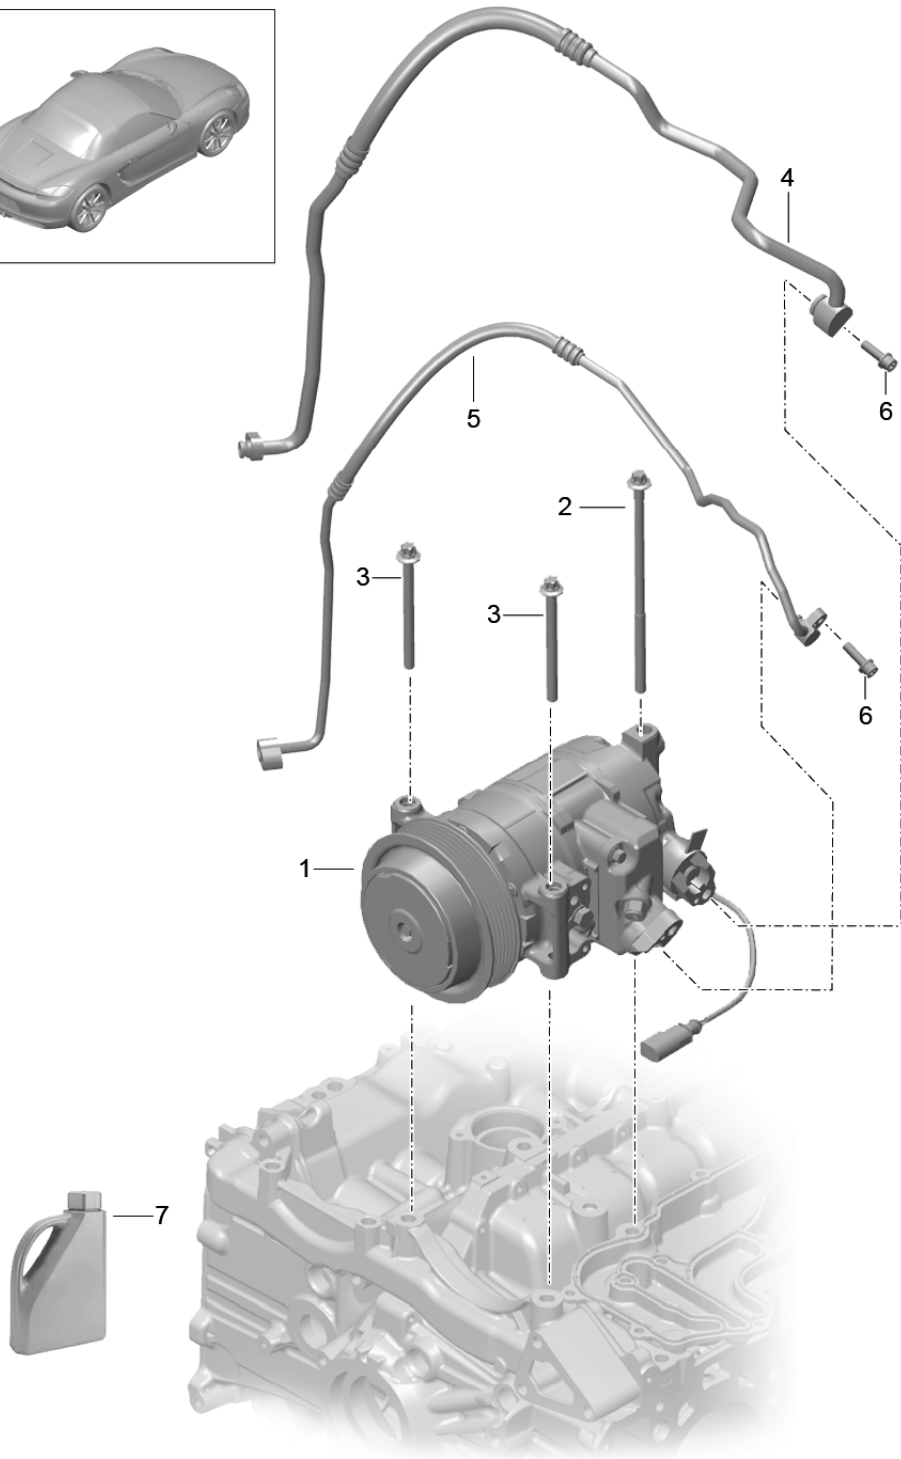

Model: 981-13

Model life 2012>>2016

Pos	Part Number	Description	Remark	Qty	Model
19	991 573 769 01	Air conditioner Grommet Firewall		1	
20	991 572 263 01	Expansion valve Seal Firewall		1	
21	8K0 820 261	Heater pipeline Gasket set Expansion valve		1	

Model: 981-13

Model life 2012>>2016