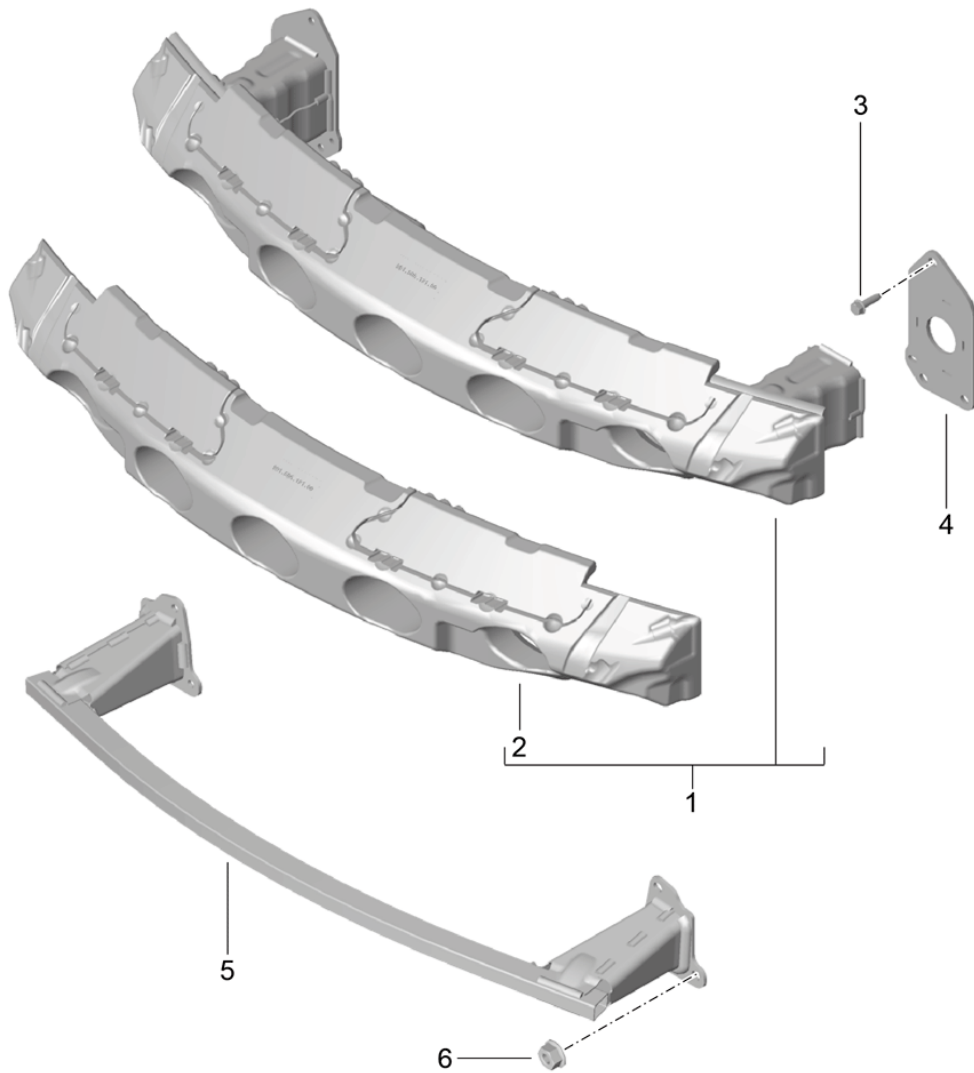

Model: 981-13

Model life 2012>>2016

Pos	Part Number	Description	Remark	Qty	Model
25	999 507 856 01	M6X20-SC panel nut M6		2	
26	999 507 309 02	panel nut ST 4,8		2	
27	981 505 675 05	Attachment Trim primed		1	PR:553
28	981 505 825 01	Support Trim	left rear	1	
(28)	981 505 826 01	Support Trim	right rear	1	
29		Assembly kit Number plate see illustration:	802-001	1	

Model: 981-13

Model life 2012>>2016