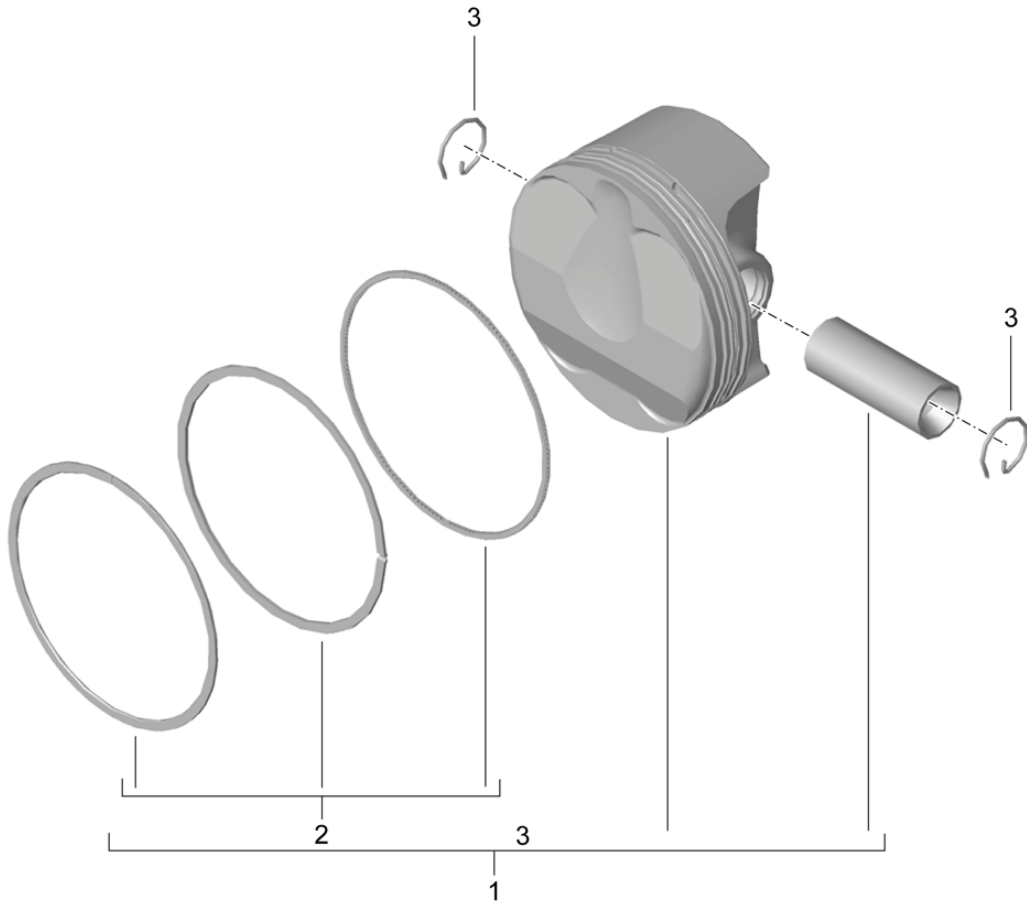

Model: 981-13

Model life 2012>>2016

Pos	Part Number	Description	Remark	Qty	Model
13	996 101 132 00	thrust washer D = 63		2	
14	981 114 012 10	Dual-mass flywheel		1	PR:480
(14)	981 114 020 00	Dual-mass flywheel		1	PR:250
15	N 906 651 01	Socket head bolt with inner multipoint head		10	
16	9A1 102 146 02	pulley		1	
		with:			
17	900 385 127 01	vibration damper Hexagon head bolt M 8 X 25		6	
18	991 606 112 00	speed sensor		1	
		also use:	991 606 912 00	1	
18	991 606 112 02	speed sensor		1	
		also use:	991 606 912 00	1	
19	N 105 464 03	Hexagon socket head bolt M 6 X 16		1	
20	991 606 912 00	Shim speed sensor		1	

Model: 981-13

Model life 2012>>2016