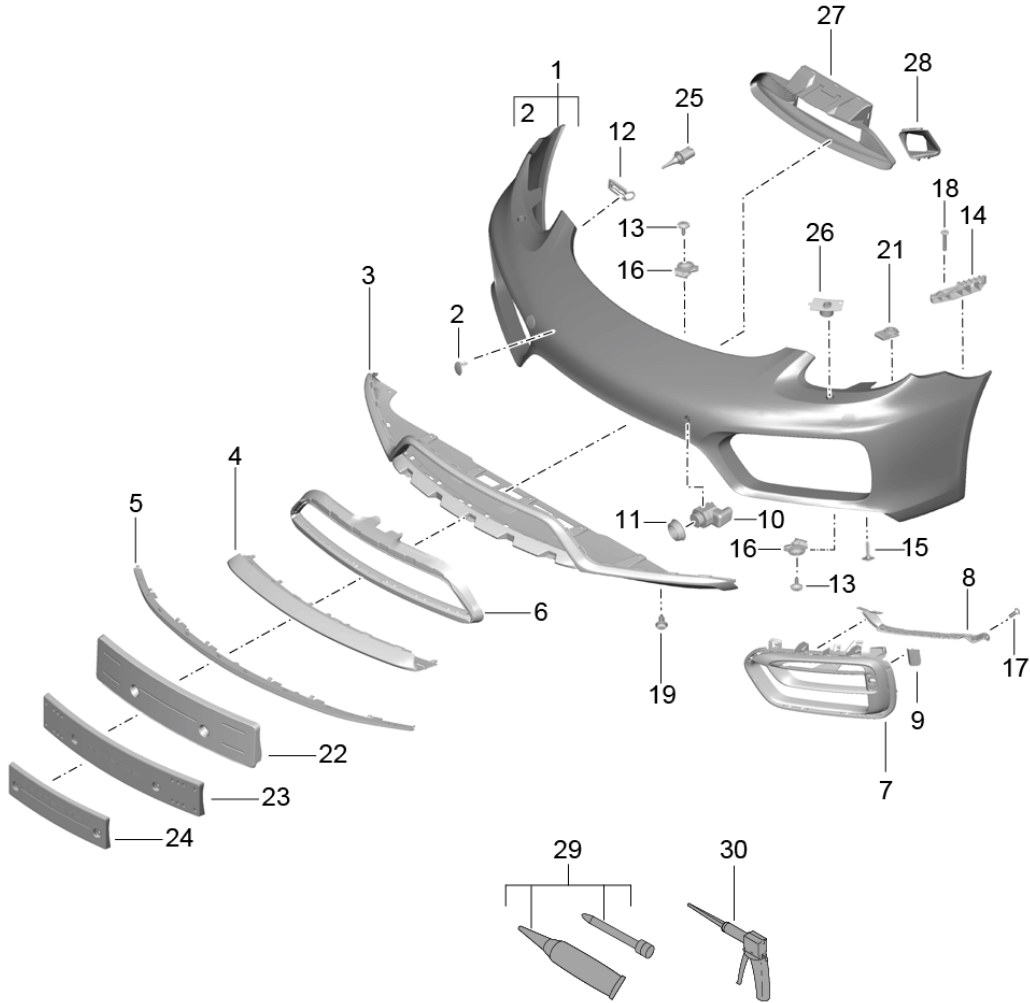

Model: 981-13

Model life 2012>>2016