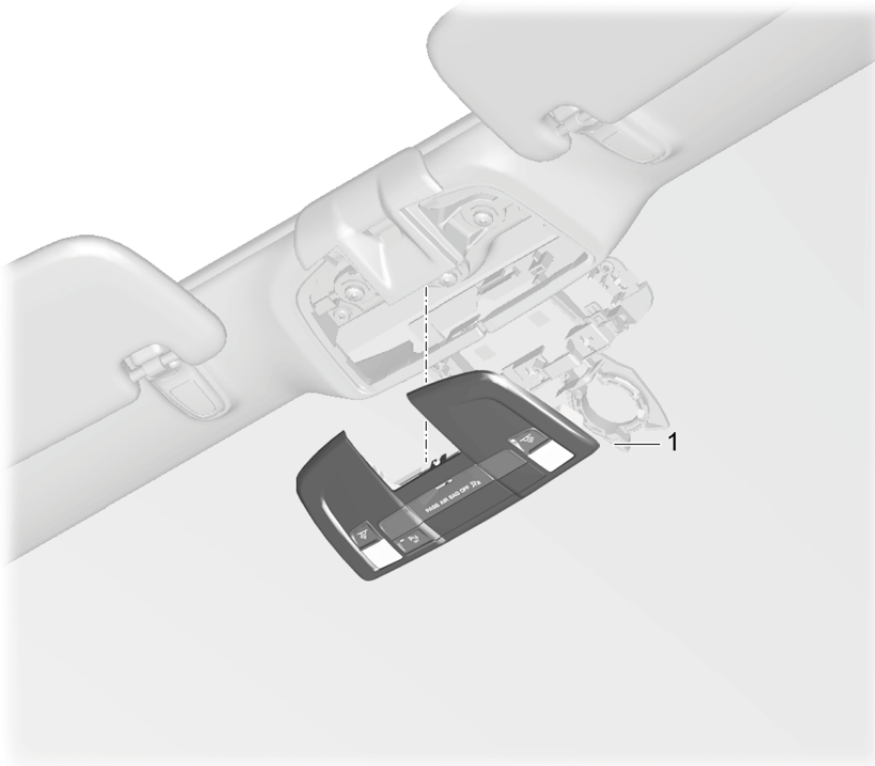

Model: 981-13

Model life 2012>>2016

Model: 981-13 Model life 2012>>2016

Pos	Part Number	Description	Remark	Qty	Model
1	991 613 123 05	Console Roof Roof console		1	PR:-607, -608,-630, -636,-638
1	991 613 123 05 1E0 991 613 124 05	Black Roof console		1	PR:607,608, -630,-636, -638
1	991 613 124 05 1E0 991 613 134 05	Black Roof console		1	PR:636,638, -607,-608, -630
1	991 613 134 05 1E0 991 613 135 05	Black Roof console		1	PR:607,608, 636,638,-630
1	991 613 135 05 1E0 991 613 223 05	Black Roof console		1	PR:630,-607, -608,-636, -638
1	991 613 223 05 1E0 991 613 224 05	Black Roof console		1	PR:607,608, 630,-636, -638
1	991 613 224 05 1E0 991 613 234 05	Black Roof console		1	PR:630,636, 638,-607, -608
1	991 613 234 05 1E0 991 613 235 05	Black Roof console		1	PR:607,608, 630,636,638
	991 613 235 05 1E0	Black