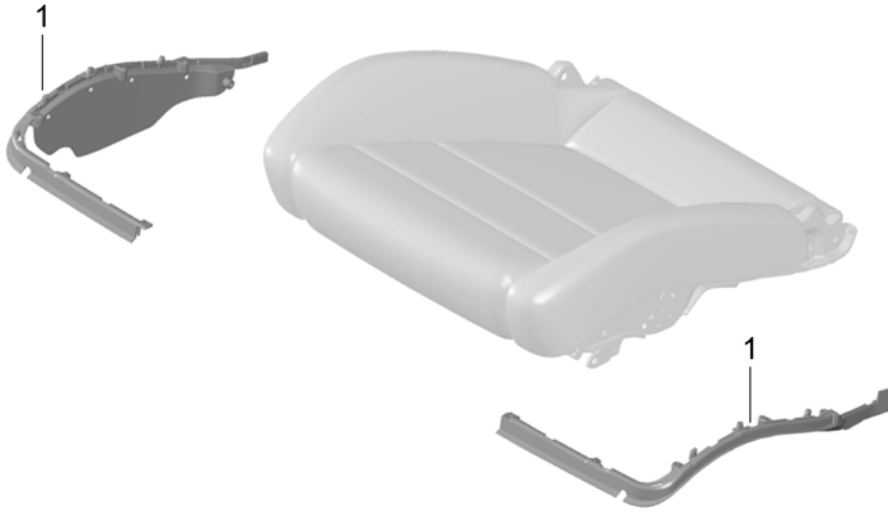

Model: 981-13

Model life 2012>>2016