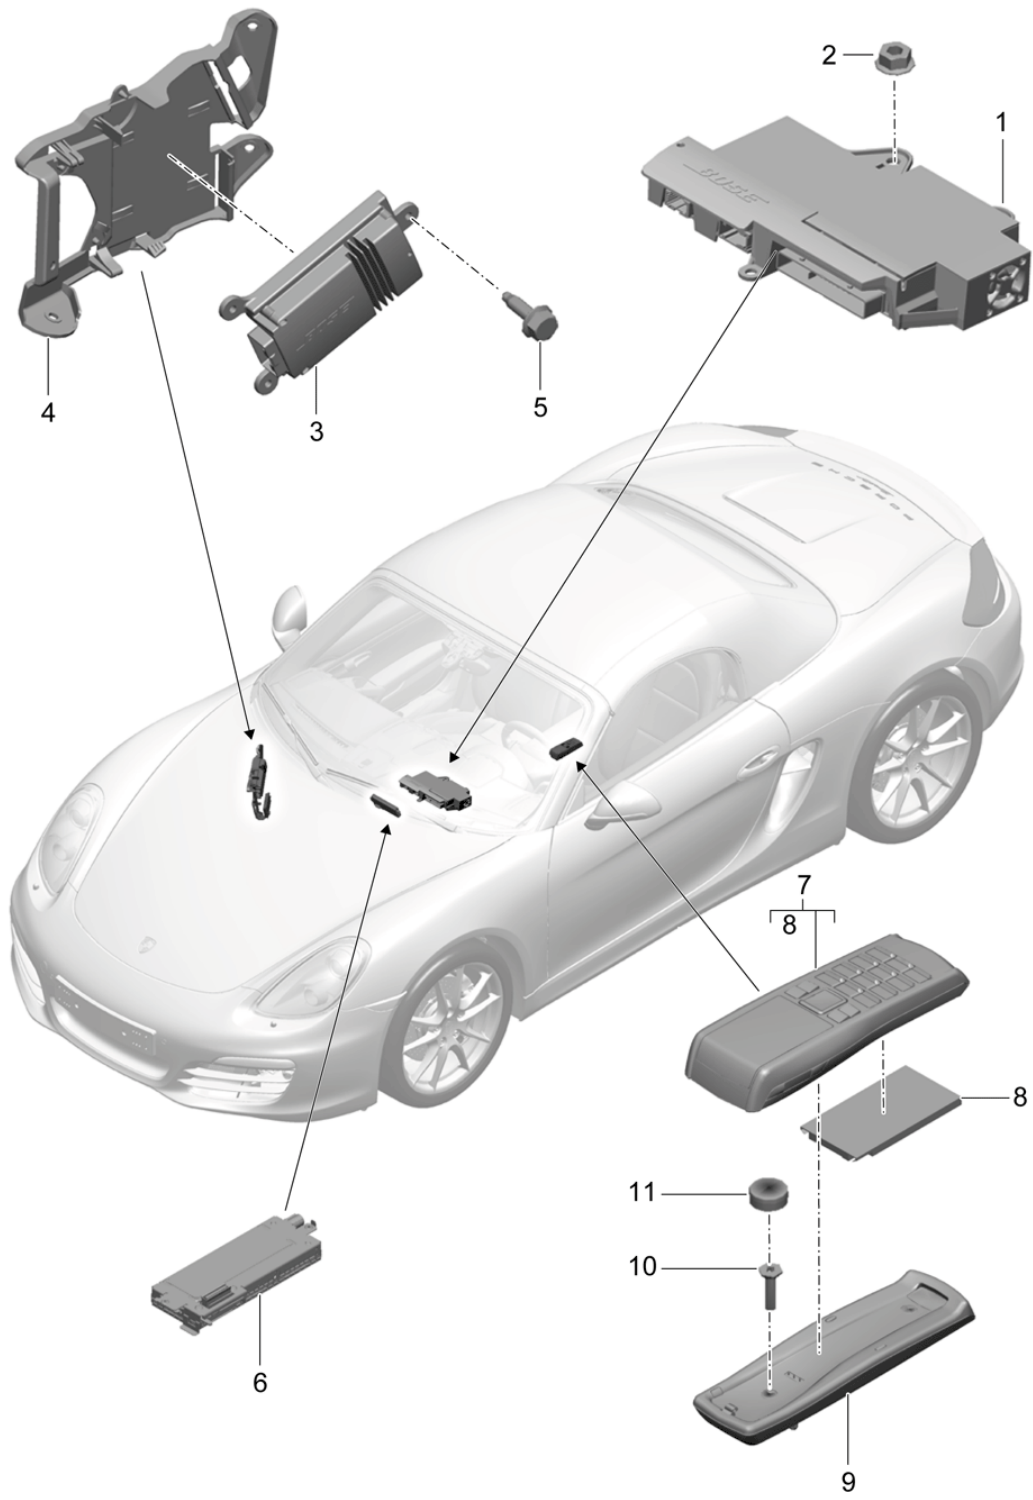

Model: 981-13

Model life 2012>>2016

Model: 981-13 Model life 2012>>2016

Pos	Part Number	Description	Remark	Qty	Model
1	981 645 442 01	Amplifiers Telephone		1	PR:490
1	981 645 442 02	Amplifiers		1	PR:490,-IY2
1	981 645 442 03	D >> - MJ 2014 Amplifiers		1	PR:490,IY2
1	7PP 035 223 P	D - MJ 2014>> Amplifiers		1	PR:680,-675,-IY2
1	7PP 035 223 AA	Amplifiers		1	PR:680,-675,IY2
1	991 645 443 02	Amplifiers D - MJ 2014>>		1	PR:682
2	999 084 638 01	Hexagon nut M 6		3	
3	991 645 567 00	Additional amplifier Subwoofer		1	PR:680
3	9P1 035 465	Additional amplifier Subwoofer		1	PR:680
4	991 645 521 00	Bracket for subwoofer Additional amplifier	lhd	1	PR:098,680
5	900 378 317 01	Hexagon bolt M 6 X 25		1	PR:680
6	7PP 035 730 A	Control unit for telephone D >> - MJ 2012		1	PR:666,-IY2
6	7PP 035 730 B	Control unit for telephone D - MJ 2012>>		1	PR:666,IY2
-		microphone see illustration:	911-000		
7	7PP 035 725 B	Telephone controls/receiver		1	PR:669
8	997 646 916 00	Battery		1	PR:669
9	955 646 214 00	Support for cellphone receiver		1	PR:669
10	999 919 230 00	countersunk bolt 3,0 X 10		2	PR:669
11	955 646 311 00	Bungs		2	PR:669