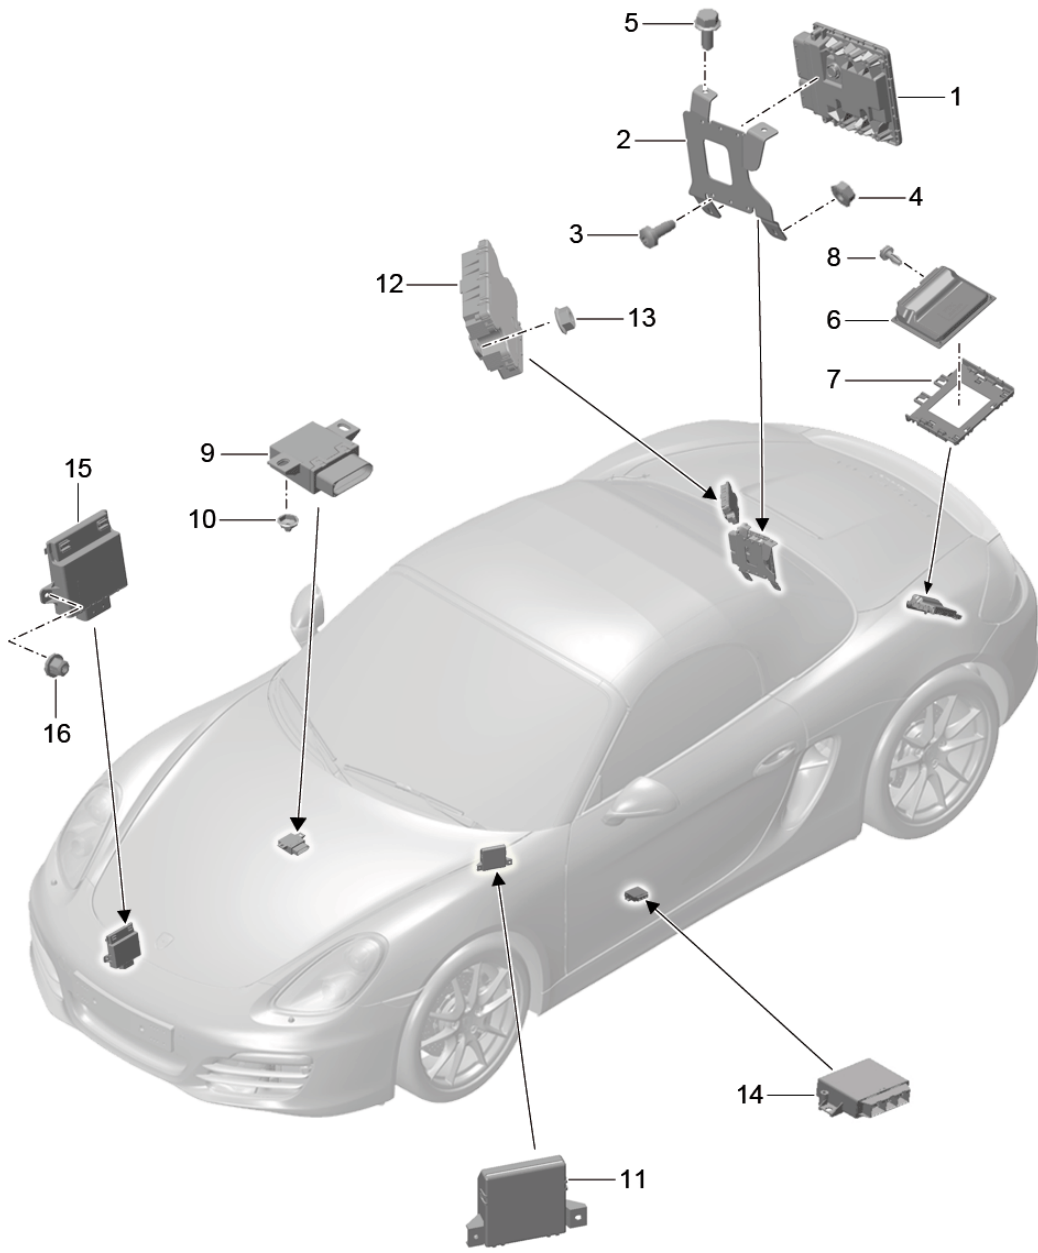

Model: 981-13

Model life 2012>>2016

Model: 981-13 Model life 2012>>2016

Pos	Part Number	Description	Remark	Qty	Model
1	991 618 602 03	Control units Control unit		1	
2	981 618 133 00	- dme - Retainer for control units		1	
3	999 141 044 09	- dme - fillister hd. bolt		6	
4	999 084 638 01	M 6 X 16 Hexagon nut		2	
4	999 084 635 01	M 6 Pull-off nut		2	PR:536
5	N 106 532 01	M 6 Hex collared bolt		2	
6	991 618 270 03	M 6 X 16 TC Control unit		1	PR:250
		- PDK - F >> 98-DS102 000 F >> 98-DK102 000 F >> 98-DS112 000 F >> 98-DK112 000 F >> 98-DS123 000 F >> 98-DK123 000 F >> 98-DS132 000 F >> 98-DK132 000			
6	991 618 270 04	Control unit		1	PR:250
		- PDK - F 98-DS102 001>> F 98-DK102 001>> F 98-DS112 001>> F 98-DK112 001>> F 98-DS123 001>> F 98-DK123 001>> F 98-DS132 001>> F 98-DK132 001>>			
7	981 618 255 02	Retainer for control units		1	PR:250
8	4D0 863 788	- PDK - Spreader rivet		1	PR:250
9	991 618 023 01	Control unit for fuel		1	
10	999 049 025 09	pump Collar nut		2	
11	7PP 907 530 L	T 5 Control unit for gateway		1	PR:-IY2
11	7PP 907 530 Q	Control unit for gateway		1	PR:IY2
11	7PP 907 530 S	D >> - MJ 2014 Control unit for gateway		1	
12	991 618 145 02	D - MJ 2014>> Control unit		1	
13	999 084 638 01	Electric parking brake Hexagon nut		2	
14	958 618 042 01	M 6 Control unit for parking aid		1	PR:636
		Sensor see illustration:	802-010		
		F >> 98-DS102 000 F >> 98-DK102 000 F >> 98-DS112 000 F >> 98-DK112 000 F >> 98-DS123 000 F >> 98-DK123 000 F >> 98-DS132 000 F >> 98-DK132 000			
14	7P5 919 475 G	Control unit for parking aid		1	PR:636
		Sensor see illustration:	802-010