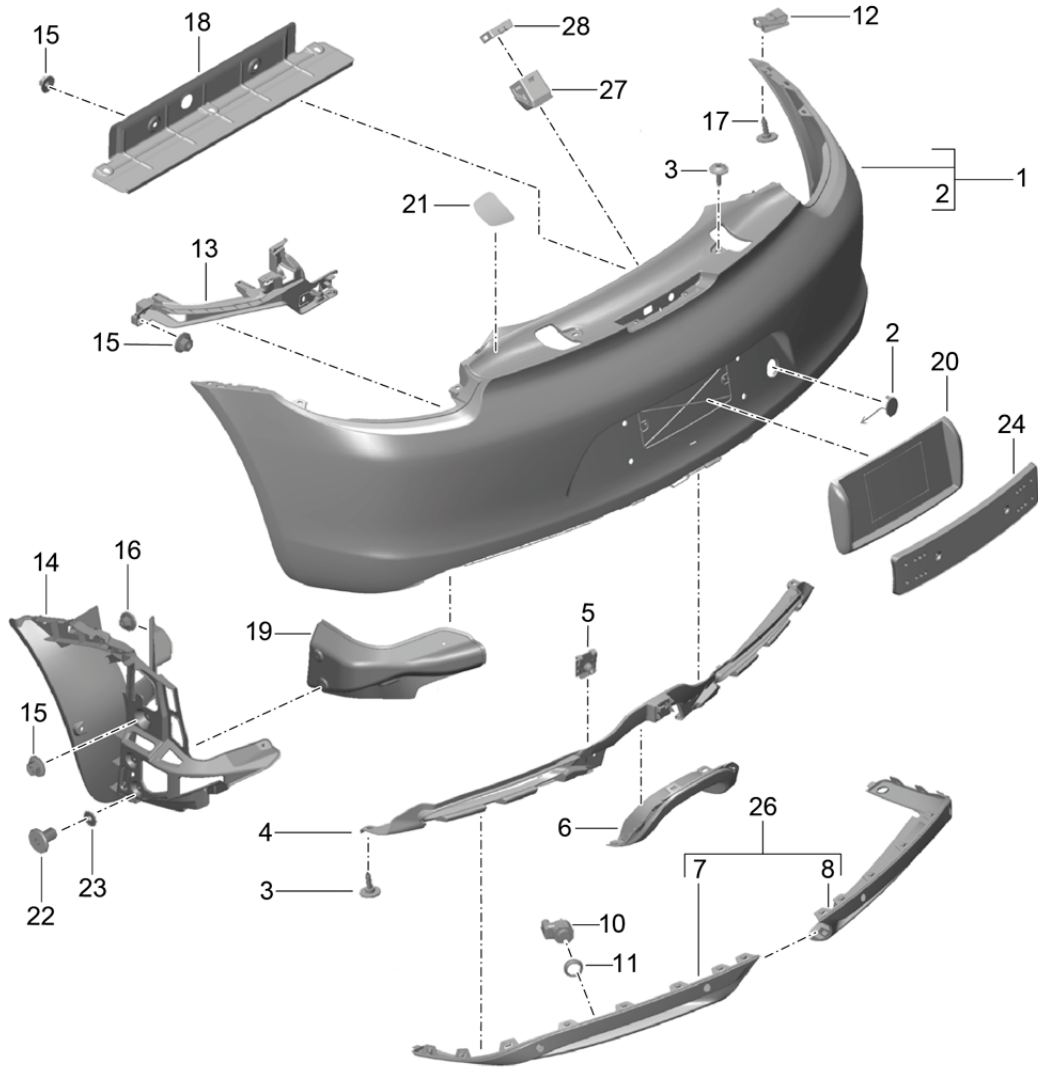

Model: 981-13 Model life 2012>>2016

Pos	Part Number	Description	Remark	Qty	Model
(10)	1S0 919 275 G2L 1S0 919 275 A	primed Sensor	outer	2	PR:636,638
11	7PP 919 133	Parking aid Seal Sensor		4	PR:635,636, 638
12	987 505 719 00	Parking aid Fixing		2	
13	999 073 227 09	panel screw ST 4,8 X 19		X	
14	981 505 535 00	retaining strip	left side	1	
(14)	981 505 536 00	retaining strip	right side	1	
15	999 073 241 09	panel screw ST4,8X25-C		4	
16	999 507 309 02	panel nut ST 4,8		6	
17	999 919 246 01	fillister hd. bolt 6,0X18,0		8	
18	999 190 191 30	Pop rivet Retaining plate		4	
19	999 591 941 40	A 3,2X17,0 Spreader rivet		5	
21	981 505 707 00	ST. 4,2 Bracket		2	
24	981 701 051 15	Distance piece Assembly kit	USA	1	PR:218,-456
		Number plate Carrier			
(24)	981 701 051 15 1E0 981 701 051 17	Black Assembly kit	USA	1	PR:218,456
		Number plate Carrier	ACC		
25	981 701 051 17 1E0 958 505 535 00	Black Sensor		1	
26	981 505 661 02	Temperature sensor Retaining plate	left	1	PR:288
		Headlight washer system			
(26)	981 505 662 02	Retaining plate Headlight washer system	also use: 000 043 300 47 right	1	PR:288
27	981 575 141 08	Air guide	also use: 000 043 300 47 center	1	
(27)	981 575 141 08 1E0 981 575 141 13	Black Air guide	center	1	
		ACC			
28	981 575 141 13 1E0 981 575 521 00	Black guide funnel	left	1	
(28)	981 575 522 00	Fanfare guide funnel	right	1	
29	000 043 300 47	Fanfare Adhesive set		1	
		adhesive			
			with:		
-		5-fold emulsion tube			
30	000 043 300 48	Bracket Headlight washer system	use if required:	1	
		Tool set for adhesive			

Model: 981-13

Model life 2012>>2016