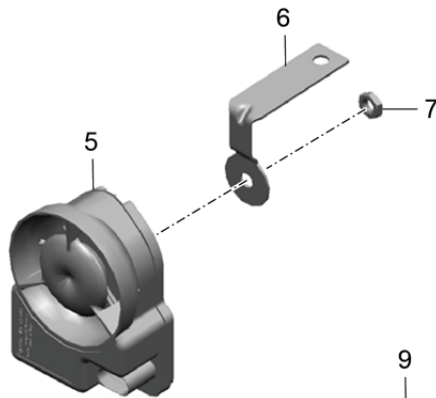

Model: 981-13

Model life 2012>>2016

Model: 981-13

Model life 2012>>2016

Pos	Part Number	Description	Remark	Qty	Model
1	991 635 149 01	Fanfare Signal horn Fanfare High-pitched		1	
(1)	991 635 159 00	Fanfare High-pitched	with:	1	
2	991 635 150 01	Fanfare Low-pitched	also use: 991 612 947 00	1	
(2)	991 635 160 00	Fanfare Low-pitched	with:	1	
-	991 612 947 00	Adapter cable for 991 635 159 00 991 635 160 00	also use: 991 612 947 00	1	
3	N 106 092 04	Hexagon collar nut M 8		2	
4	9P1 951 101	Signal horn for alarm system	use if required: 9P1 998 003 A	1	PR:534,544
5	1K8 951 605 B	Alarm horn		1	PR:536
6	991 637 419 01	Bracket		1	PR:536
7	N 902 955 02	Hexagon collar nut M 8		1	PR:536
8	900 378 176 01	Hexagon bolt M 8 X 20		1	PR:534,544
9	9P1 998 003 A	Wire set Modification kit Signal horn		1	PR:534,544