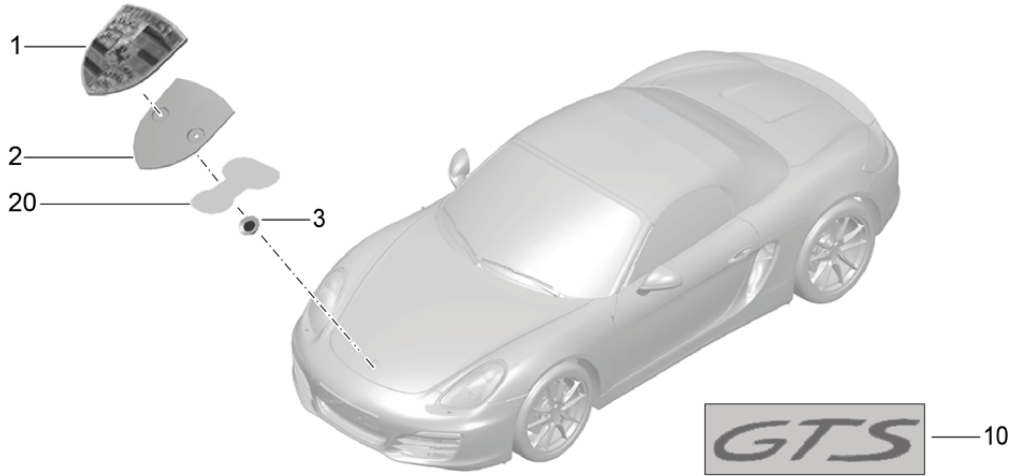

Model: 981-13

Model life 2012>>2016

4 — P O R S C H E
5 — *Boxster*
6 — *S*
7 — *GTS*

Model: 981-13 Model life 2012>>2016

Pos	Part Number	Description	Remark	Qty	Model
(1)	997 559 211 02	inscriptions/lettering Decorative fittings Porsche crest D >> - MJ 2013 Discontinued part	front	1	
(1)	991 559 211 00	Porsche crest D - MJ 2014>>	front	1	
2	991 559 215 01	Underlay		1	
2	991 559 215 02	Underlay		1	
3	999 591 423 03	Tapping nut 3,0		2	
4	981 559 233 00	inscription *Porsche*		1	
(4)	991 559 235 90	Galvano silver inscription *PORSCHE*		1	PR:011
(4)	991 559 235 91	Black D - MJ 2015>> inscription *PORSCHE*		1	PR:011,089
5	981 559 237 01	Black HOCHGLANZ D - MJ 2015>> inscription *Boxster*		1	
(5)	981 559 237 02	Galvano silver inscription *BOXSTER*		1	PR:011
(5)	981 559 237 03	Black D - MJ 2015>> inscription *BOXSTER*		1	PR:011,089, -498
6	981 559 243 01	Black High gloss D - MJ 2015>> inscription *S*		1	
7	981 559 261 01	Galvano silver inscription *GTS*		1	PR:011
(7)	981 559 261 02	Black D - MJ 2015>> inscription *GTS*		1	PR:011,089, -498
10	991 559 443 00	Black High gloss D - MJ 2015>> Decorative film for door *GTS*		1	PR:011
20	999 911 756 41	Adhesive film D - MJ 2015>>		1