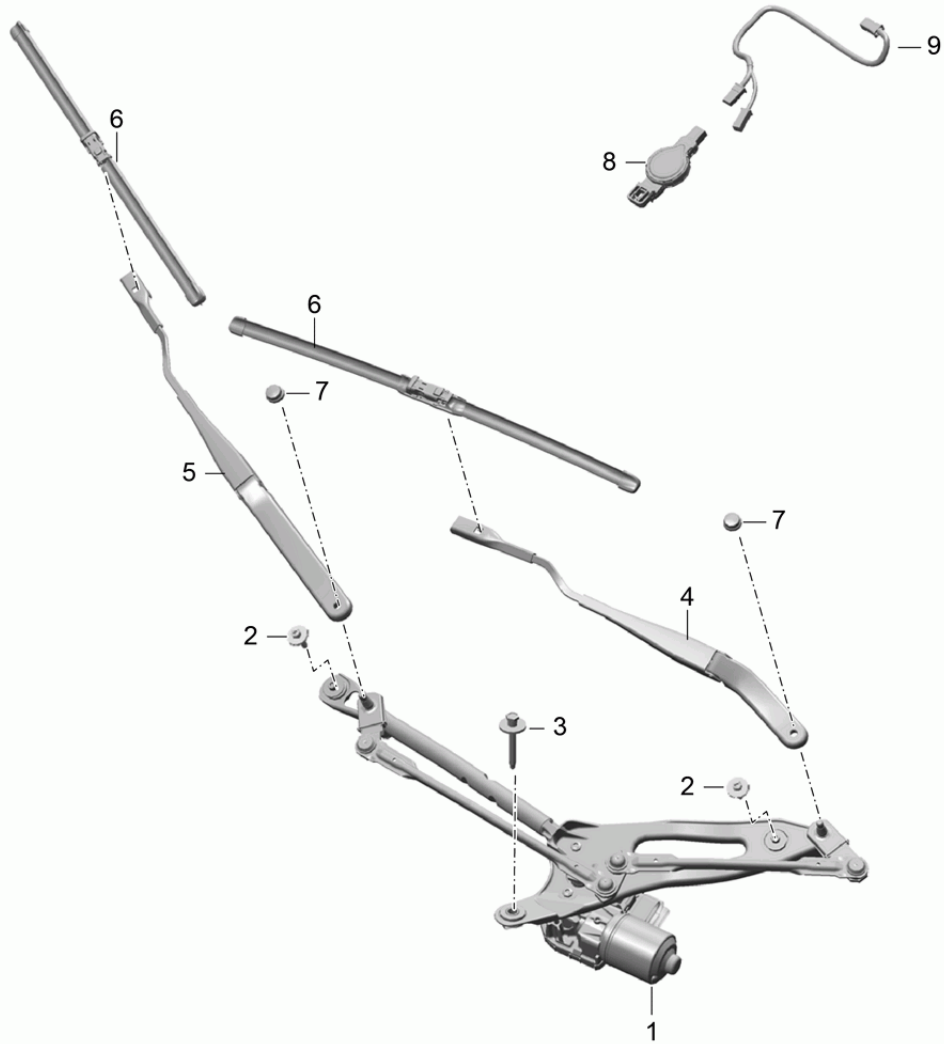

Model: 981-13

Model life 2012>>2016

Model: 981-13

Model life 2012>>2016

Pos	Part Number	Description	Remark	Qty	Model
1	991 628 035 04	Windscreen wiper system, compl Rain sensor Wiper motor	lhd	1	PR:098
		with:			
2	900 387 017 02	Crank drive Bolt with washer M 6 X 25 SC		2	
3	999 141 302 02	Bolt with washer M 8 X 60		1	
4	991 628 121 01	Wiper arm (drivers side)	lhd	1	PR:098
5	991 628 122 02	Wiper arm (passenger side)	lhd	1	PR:098
6	991 628 901 00	1 set: wiper blades (drivers side) (passenger side)	front LHD	1	PR:098
7	991 628 305 00	cap for wiper arm		2	
(7)	N 106 092 04	Hexagon collar nut Mount Wiper arm		2	
8	991 615 108 00	Rain sensor		1	
-	4E0 955 609	Gel foil for rain sensor (self-adhesive)		1	
9	991 612 691 00	Rain sensor Wire set		1	PR:-631, -632,-852
-	981 610 119 00	Rain sensor Bracket Wire set Rain sensor		1