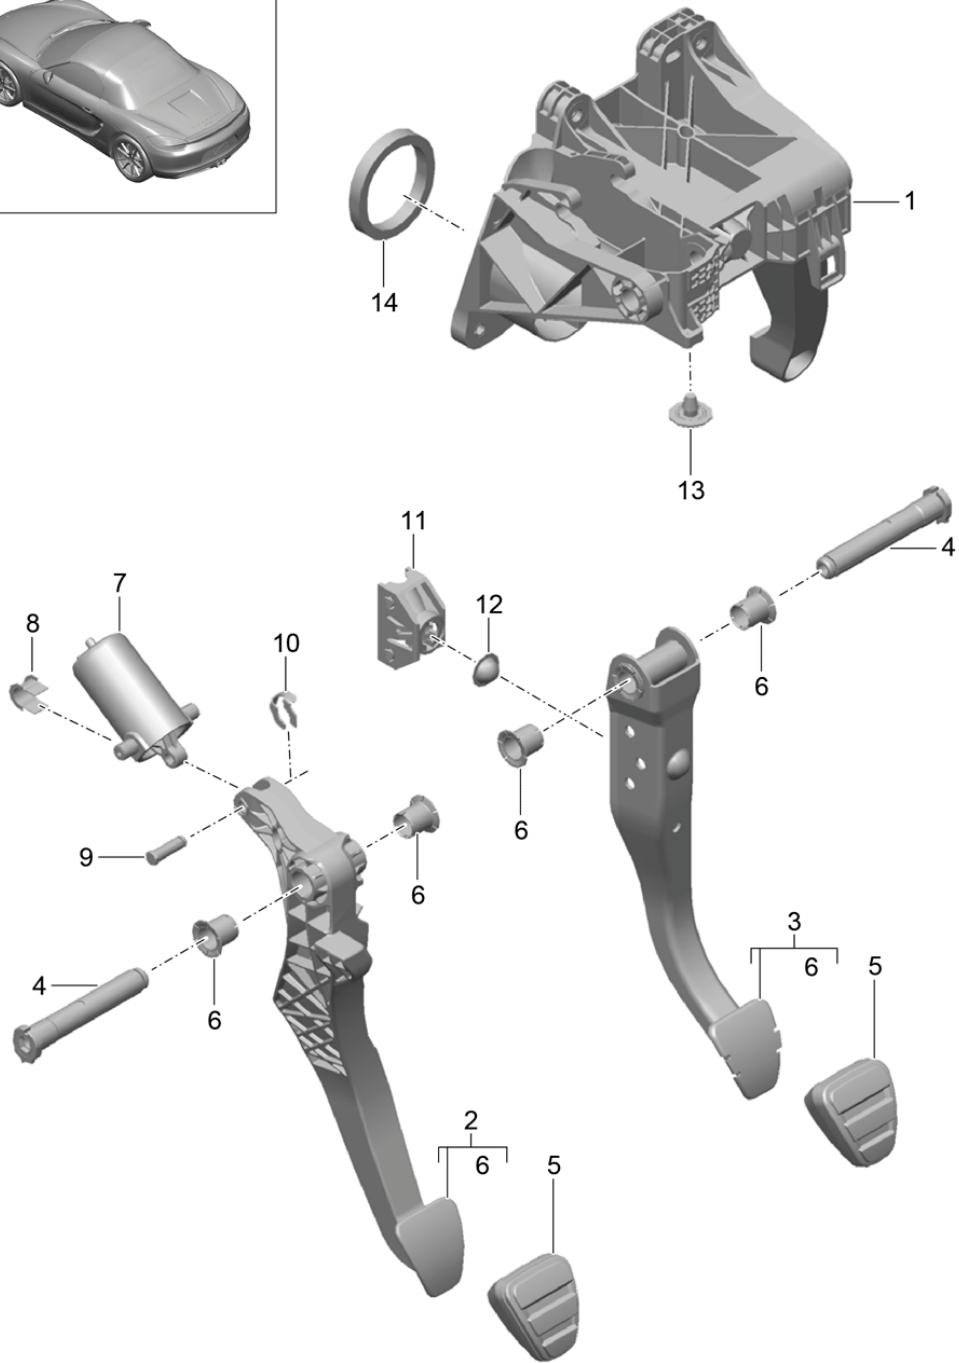

Model: 981-13

Model life 2012>>2016