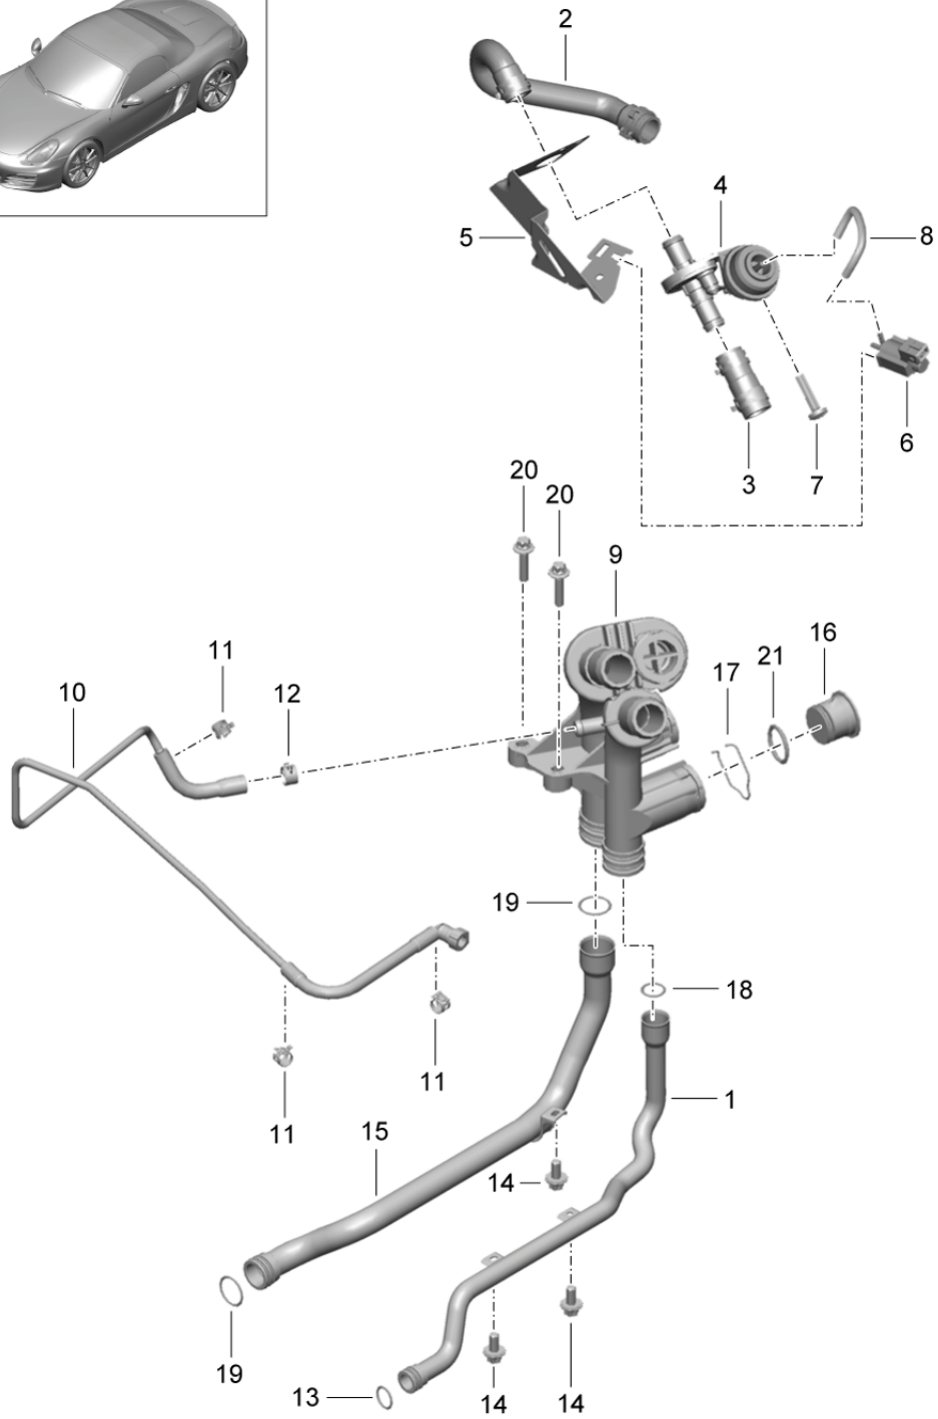

Model: 981-13

Model life 2012>>2016

Model: 981-13

Model life 2012>>2016

Pos	Part Number	Description	Remark	Qty	Model
		Connection Water pipe Control Water cooling			
1	9A1 106 620 01	Water pipe		1	
2	981 106 814 01	Water hose		1	
3	981 106 813 00	Water hose		1	
		Supply			
4	991 307 573 00	Disc valve		1	
5	981 106 534 02	Bracket		1	
		Discontinued part			
5	981 106 534 03	Bracket		1	
6	7PP 906 283 C	Change-over valve		1	
		No longer use the part here			
6	7PP 906 270	Change-over valve		1	
7	999 073 415 01	flat round head bolt		1	
		M 4 X 16			
-	999 239 031 40	Hose		*	
		3,5 X 2,0			
8		Hose		1	
		L = 100 mm			
9	9A1 106 010 02	Connection (complete)		1	
10	9A1 106 550 30	Breather line		1	
11	999 512 650 09	Hose clamp		3	
		B 14 X 12			
12	999 512 699 01	Hose clamp		1	
		B 18 X 12			
		No longer use the part here			
12	999 512 686 09	Hose clamp		1	
		B 17 X 12			
13	999 707 517 40	O-ring		4	
		22 X 3			
14	900 385 041 01	Torx screw		1	
		M 6 X 12			
		No longer use the part here			
14	999 073 601 01	flat round head bolt		1	
		M 6 X 14			
15	9A1 106 625 01	Water pipe		1	
		Return line			
16	9A1 106 546 00	Bungs		3	
16	0PB 121 099	Bungs		3	
17	997 106 802 04	Spring clip		3	
18	999 707 517 40	O-ring		2	
		22 X 3			
19	999 707 589 40	O-ring		4	
		31 X 3			
20	900 385 072 01	Torx screw		2	
		M 6 X 25			
21	999 707 590 40	O-ring		3	
		21,35 X 3,00