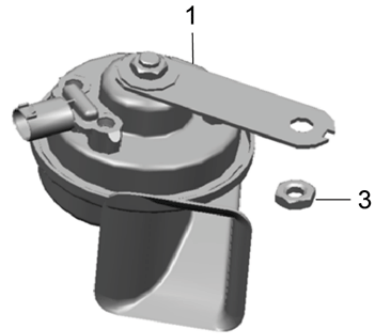

Model: 981-13

Model life 2012>>2016

Model: 981-13

Model life 2012>>2016

Pos	Part Number	Description	Remark	Qty	Model
1	991 635 149 01	Fanfare Signal horn Fanfare High-pitched		1	
(1)	991 635 159 00	Fanfare High-pitched	with:	1	
2	991 635 150 01	Fanfare Low-pitched	also use: 991 612 947 00	1	
(2)	991 635 160 00	Fanfare Low-pitched	with:	1	
-	991 612 947 00	Adapter cable for 991 635 159 00 991 635 160 00	also use: 991 612 947 00	1	
3	N 106 092 04	Hexagon collar nut M 8		2	
4	9P1 951 101	Signal horn for alarm system	use if required: 9P1 998 003 A	1	PR:534,544
5	1K8 951 605 B	Alarm horn		1	PR:536
6	991 637 419 01	Bracket		1	PR:536
7	N 902 955 02	Hexagon collar nut M 8		1	PR:536
8	900 378 176 01	Hexagon bolt M 8 X 20		1	PR:534,544
9	9P1 998 003 A	Wire set Modification kit Signal horn		1	PR:534,544