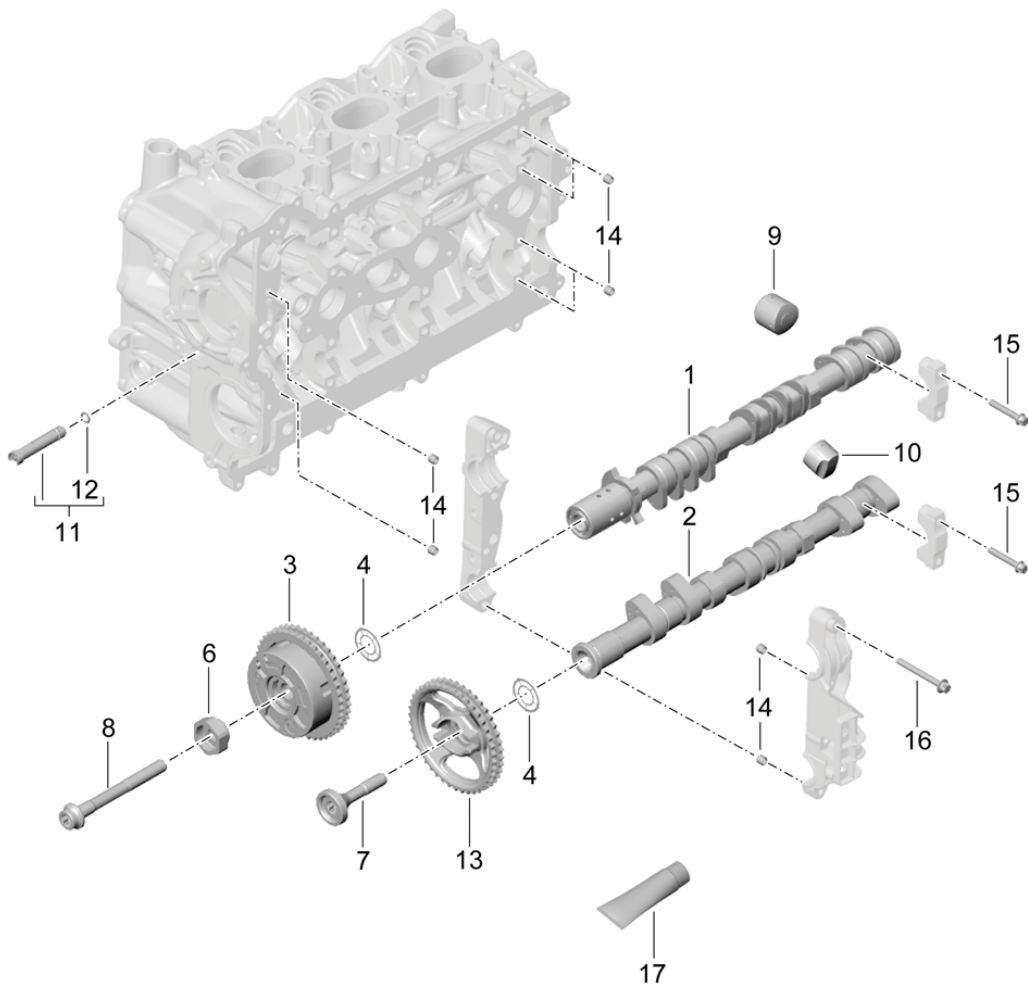

Model: 981-13

Model life 2012>>2016

Model: 981-13

Model life 2012>>2016

Pos	Part Number	Description	Remark	Qty	Model
1	9A1 105 279 02	Camshaft Hydraulic tappet camshaft adjuster unit		1	A122
1	9A1 105 283 01	Camshaft Intake Cyl. 1 - 3		1	A123
(1)	9A1 105 280 02	Camshaft Intake Cyl. 1 - 3		1	A122
(1)	9A1 105 284 01	Camshaft Intake Cyl. 4 - 6		1	A123
2	9A1 105 281 01	Camshaft Exhaust Cyl. 1 - 3		1	A122
2	9A1 105 285 01	Camshaft Exhaust Cyl. 1 - 3		1	A123
(2)	9A1 105 282 01	Camshaft Exhaust Cyl. 4 - 6		1	A122
(2)	9A1 105 286 01	Camshaft Exhaust Cyl. 4 - 6		1	A123
3	9A1 105 053 01	camshaft adjuster unit Discontinued part		2	
3	9A1 105 053 02	camshaft adjuster unit		2	
4	9A1 105 403 02	Washer for camshaft camshaft adjuster unit 34,0 X 0,1		2	
(4)	9A1 105 403 10	Washer for camshaft camshaft adjuster unit 33,4 X 0,5		2	
6	9A1 105 245 10	Sleeve camshaft adjuster unit		2	
7	9A1 105 255 01	Torx screw M 12 X 1,5 X 60 Discontinued part		2	
7	9A1 105 255 02	Torx screw M 12 X 1,5 X 60		2	
8	9A1 105 254 03	Torx screw		2	
9	9A1 105 070 04	Hydraulic tappet Intake		12	
10	9A1 105 071 00	Hydraulic tappet Exhaust		12	
11	9A1 104 402 02	oil pipe Cyl. 4 - 6		1	
12	999 707 576 40	O-ring 7,00 X 2,50		1	
13	9A1 105 147 02	Chain sprocket Camshaft Exhaust Cyl. 1 - 3		1	
(13)	9A1 105 148 02	Chain sprocket Camshaft Exhaust Cyl. 4 - 6		1	
14	999 095 075 01	dowel sleeve 8 X 7		32	
15	999 073 450 01	Outer hexagon round screw		24