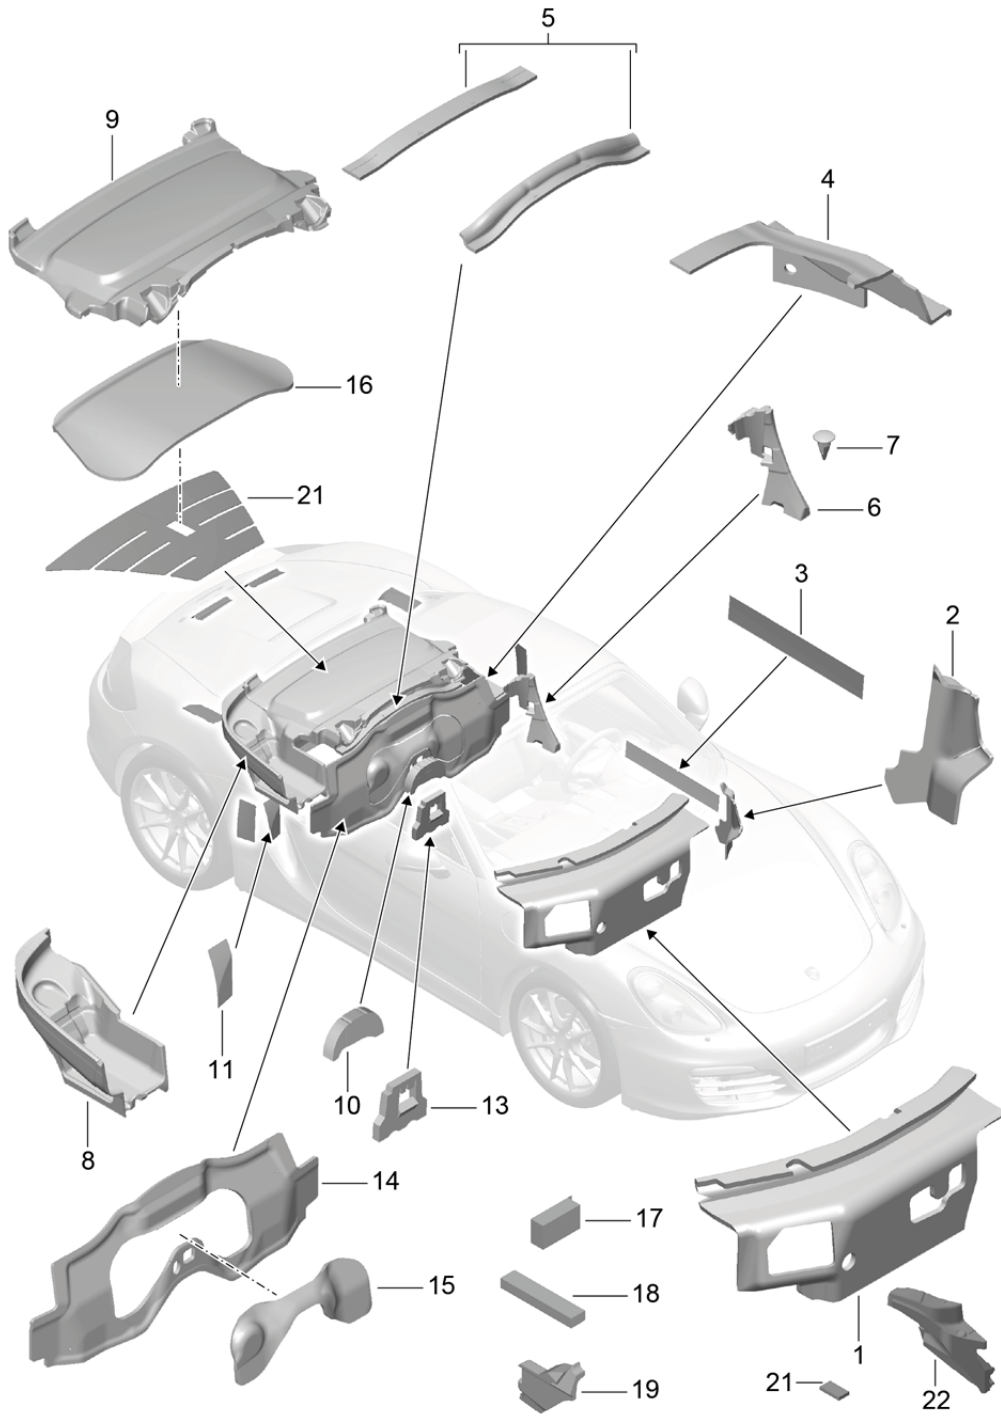

Model: 981-13

Model life 2012>>2016

Model: 981-13 Model life 2012>>2016

Pos	Part Number	Description	Remark	Qty	Model
1	991 556 723 00	Body Sound proofing 1 Sound absorber	lhd	1	PR:098
(1)	991 556 724 00	Firewall Sound absorber	rhd	1	PR:099
2	991 556 605 00	Firewall Sound absorber	left	1	
(2)	991 556 606 00	Wheel housing Sound absorber	front right	1	
3	997 556 531 01	Wheel housing sound absorber for door	front	2	
4	981 556 721 00	Sound absorber	left	1	
(4)	981 556 722 00	Engine bay Sound absorber	side right	1	
5	981 556 645 00	Engine bay Sound absorber	side front and rear	2	
6	981 556 603 01	Engine bay Sound absorber	left	1	
(6)	981 556 604 01	Cover Belt Sound absorber	right	1	
7	999 703 259 40	Cover Belt Bungs Sound absorber		2	
8	981 556 624 00	Cover Belt Sound absorber	right	1	
(8)	981 556 623 00	convertible top stowage box Sound absorber	lower left	1	
9	981 556 621 01	convertible top stowage box Sound absorber	lower rear	1	
(9)	982 863 545	tray Convertible top D >> - MJ 2015	rear	1	
10	981 556 683 01	Sound absorber	rear	1	
11	991 556 503 00	Centre console Damping	inner	1	
13	981 556 681 00	Sound absorber		1	
(13)	981 556 681 01	Seal tunnel Discontinued part Sound absorber		1	
14	981 556 741 01	Seal tunnel Sound absorber		1	
15	981 556 745 00	filler plate Engine bay Sound absorber		1	
16	981 556 743 00	filler plate Passenger compartment Sound absorber		1	
17	991 572 529 00	cover for engine compartment Passenger compartment Foam part		1	
18	991 572 525 01	Fuel tank Foam part		1