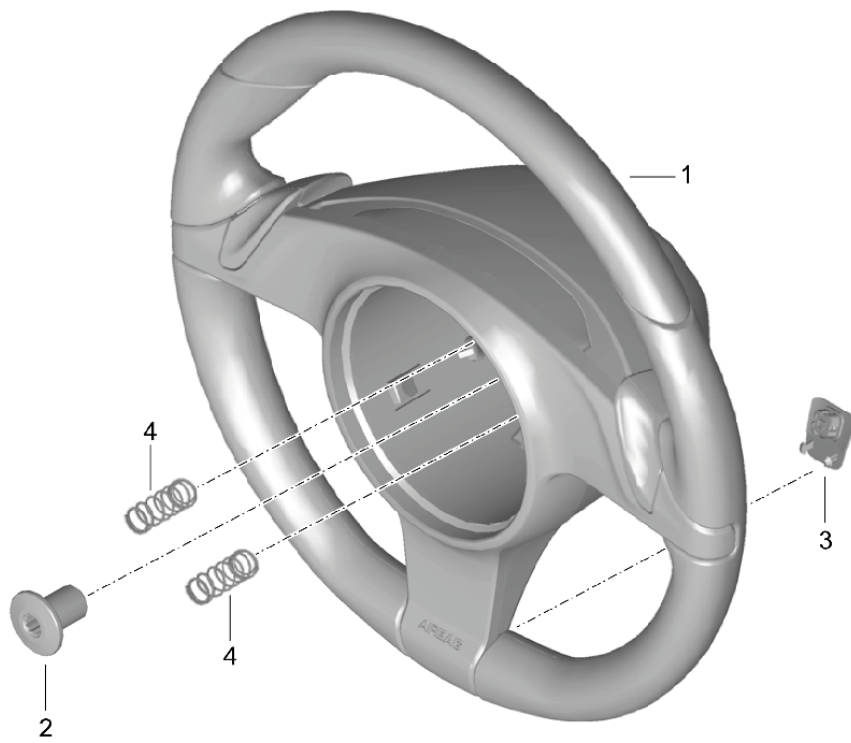

Model: 981-13

Model life 2012>>2016

Pos	Part Number	Description	Remark	Qty	Model
-		Steering gear Steering parts Replacement transmission Steering gear Type label part number Attention			
1	991 347 011 04	Steering gear marked with:	991.347.005.07	1	
		No longer use the part here			
1	991 347 011 05	Steering gear marked with:	991.347.005.08	1	
		No longer use the part here			
1	991 347 011 06	Steering gear marked with:	991.347.005.09	1	PR:098,657
		No longer use the part here			
1	991 347 011 13	Steering gear marked with:	991.347.005.09	1	
		No longer use the part here			
1	991 347 011 14	Steering gear No longer use the part here		1	
(1)	991 347 005 14	Steering gear (complete)		1	
(1)	991 347 005 15	Discontinued part Steering gear (complete)		1	
(1)	991 347 005 18	Discontinued part Steering gear (complete)		1	
2	991 347 191 01	Bellows		2	
3	991 347 293 01	clamping ring		2	
5	991 347 375 01	clamping ring		2	
6	991 347 322 00	Joint		2	
7	999 034 037 01	Hexagon nut M 14 X 1,5		2	
8	991 347 131 00	Track rod		2	
9	999 072 836 01	Hexagon bolt AM 10 X 60		2	
10	999 084 449 09	Locknut M 12 X 1,5		2	

Model: 981-13

Model life 2012>>2016