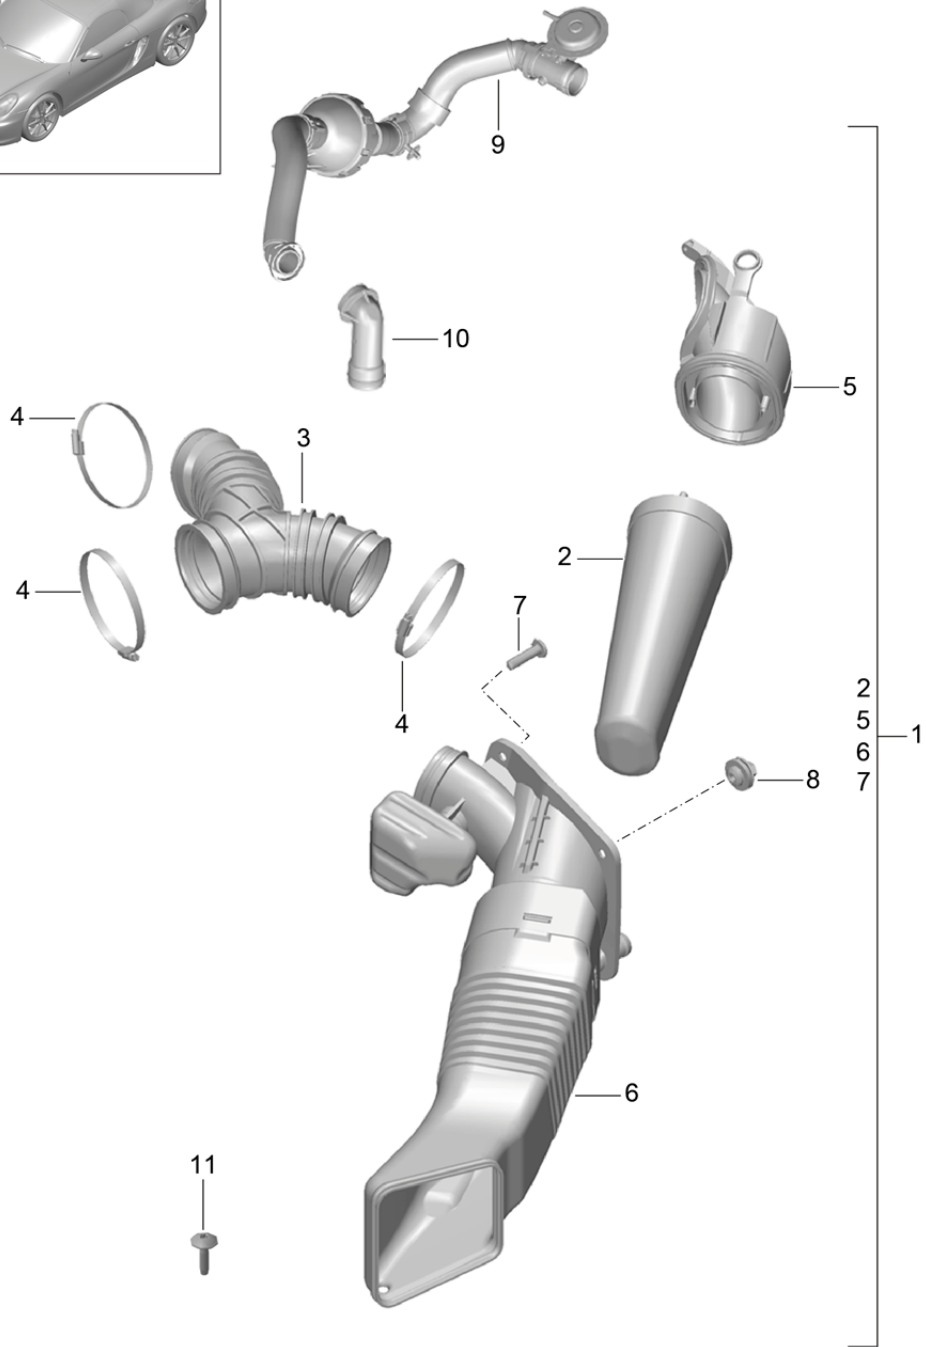

Model: 981-13

Model life 2012>>2016

Model: 981-13 Model life 2012>>2016

Pos	Part Number	Description	Remark	Qty	Model
1	981 110 021 01	Air filter Air filter Discontinued part	left	1	
1	981 110 021 02	Air filter D >> - MJ 2013	left	1	
1	981 110 021 03	Air filter D - MJ 2014>>	left	1	
(1)	981 110 022 01	Air filter Discontinued part	right	1	PR:-155
(1)	981 110 022 02	Air filter D >> - MJ 2013	right	1	PR:-155
(1)	981 110 022 03	Air filter D - MJ 2014>>	right	1	PR:-155
(1)	981 110 024 01	Air filter	right	1	PR:155
2	981 110 130 00	Air filter element		2	
3	981 110 270 00	Air guide		1	
4	N 024 508 5	Hose clamp		3	
5	981 110 133 00	Tube	left	1	
(5)	981 110 134 00	Tube	right	1	
6	981 110 211 02	Air filter housing D >> - MJ 2013	left	1	
6	981 110 211 03	Air filter housing D - MJ 2014>>	left	1	
(6)	981 110 212 02	Air filter housing D >> - MJ 2013	right	1	PR:-155
(6)	981 110 212 03	Air filter housing D - MJ 2014>>	right	1	PR:-155
(6)	981 110 214 01	Air filter housing	right	1	PR:155
7	999 919 237 00	fillister hd. bolt 5 X 20		6	
8	999 084 136 01	Hexagon nut with: Grommet M 6		8	
9	981 110 028 00	Line Diaphragm		1	PR:155
10	991 110 282 03	connection piece		1	PR:155
11	N 907 321 03	Hexagon socket oval head bolt 4,0 X 16,0		2