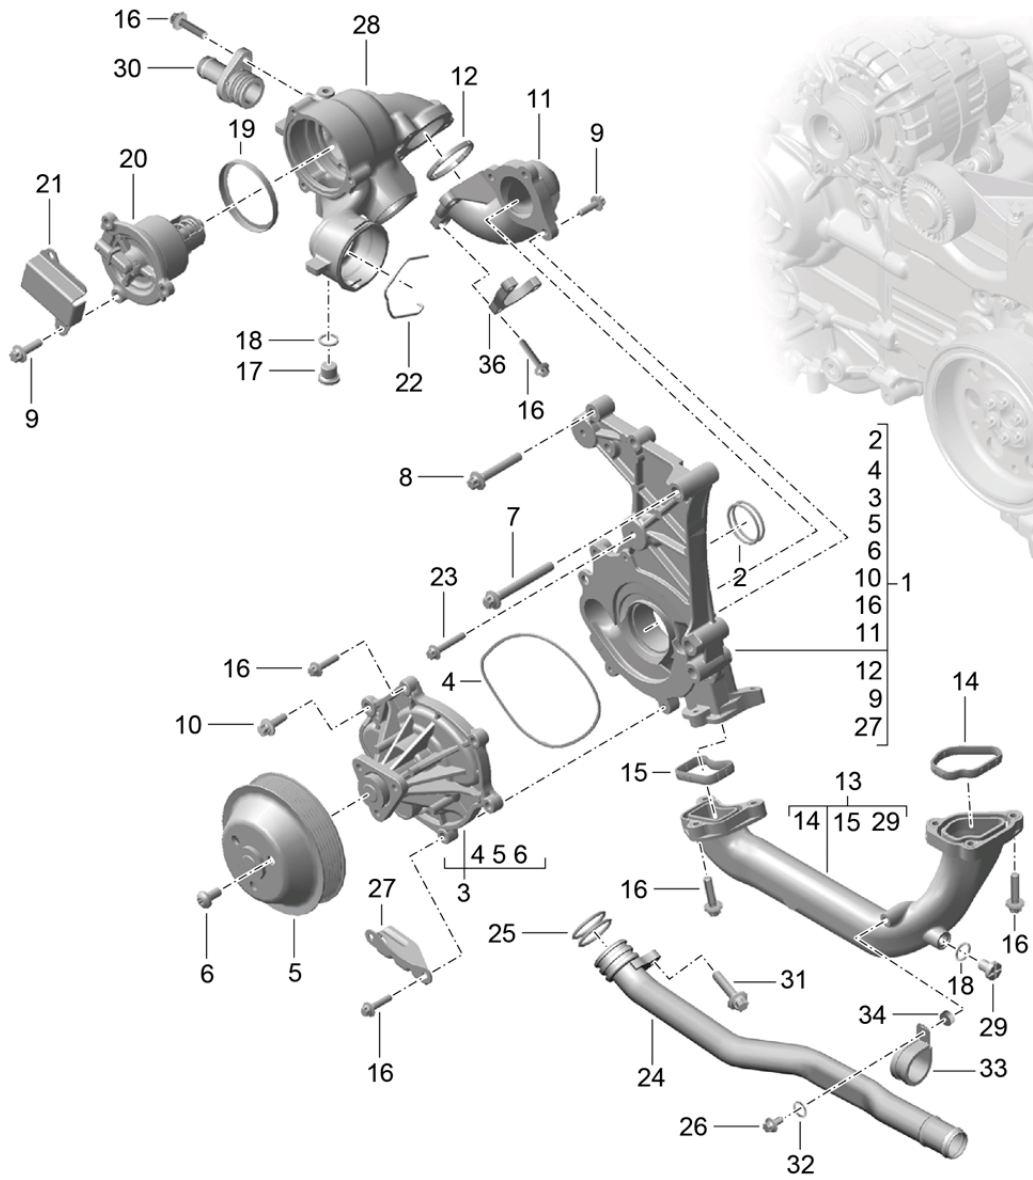

Model: 981-13

Model life 2012>>2016

Model: 981-13 Model life 2012>>2016

Pos	Part Number	Description	Remark	Qty	Model
1	9A1 106 039 00	Coolant pump thermostat housing Water pump housing (complete)		1	
1	9A1 106 039 01	Discontinued part Coolant pump housing (complete)		1	
2	999 707 604 40	O-ring 34,0 X 3,0		2	
3	9A1 106 048 01	Coolant pump (complete)		1	
4	9A1 106 217 00	Seal Coolant pump		1	
5	9A1 106 248 00	pulley		1	
6	999 073 104 01	Torx screw M8 X 16		3	
7	900 385 115 01	Torx screw M8 X 70		3	
8	900 385 071 01	Torx screw M8 X 50		3	
9	900 385 019 01	Torx screw M6 X 20		6	
10	900 385 114 01	Torx screw M8 X 25		1	
11	9A1 106 238 00	Water pipe		1	
12	9A1 106 215 00	Seal Water pipe		2	
13	9A1 106 026 30	Water pipe Water pipe Discontinued part		1	
13	9A1 106 026 31	Water pipe		1	
14	9A1 106 326 00	Seal Water pipe		1	
15	9A1 106 325 00	Seal Water pipe		1	
16	900 385 072 01	Torx screw M6 X 25		18	
(16)	900 385 270 01	Hexagon head bolt M6 X 35 Use		3	
		with:			
17	900 219 018 30	Retaining bar 9A110633800 sealing plug M14 X 1,5		2	
17	999 063 038 01	No longer use the part here sealing plug M14 X 1,5		2	
18	900 123 104 30	seal ring 14 X 18		2	
18	900 123 173 20	No longer use the part here seal ring 14 X 18		2	
19	9A1 106 559 00	Seal thermostat		1	
20	9A1 106 226 02	thermostat Discontinued part		1	
20	9A1 106 226 03	thermostat		1	
21	9A1 106 450 00	Guard plate		1	
22	997 106 802 03	Spring		1	
23	900 385 270 01	Hexagon head bolt M 6 x 35		1	
24	9A1 106 627 31	Water pipe Discontinued part		1