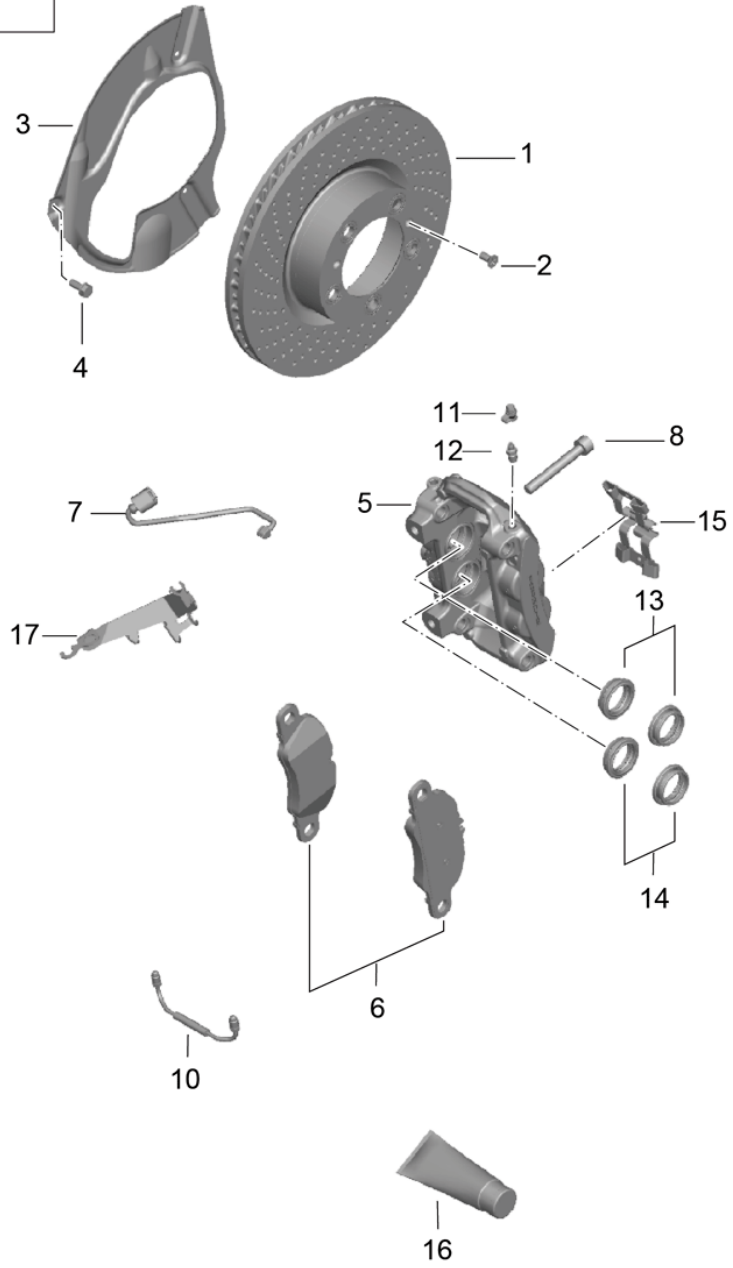

Model: 981-13

Model life 2012>>2016