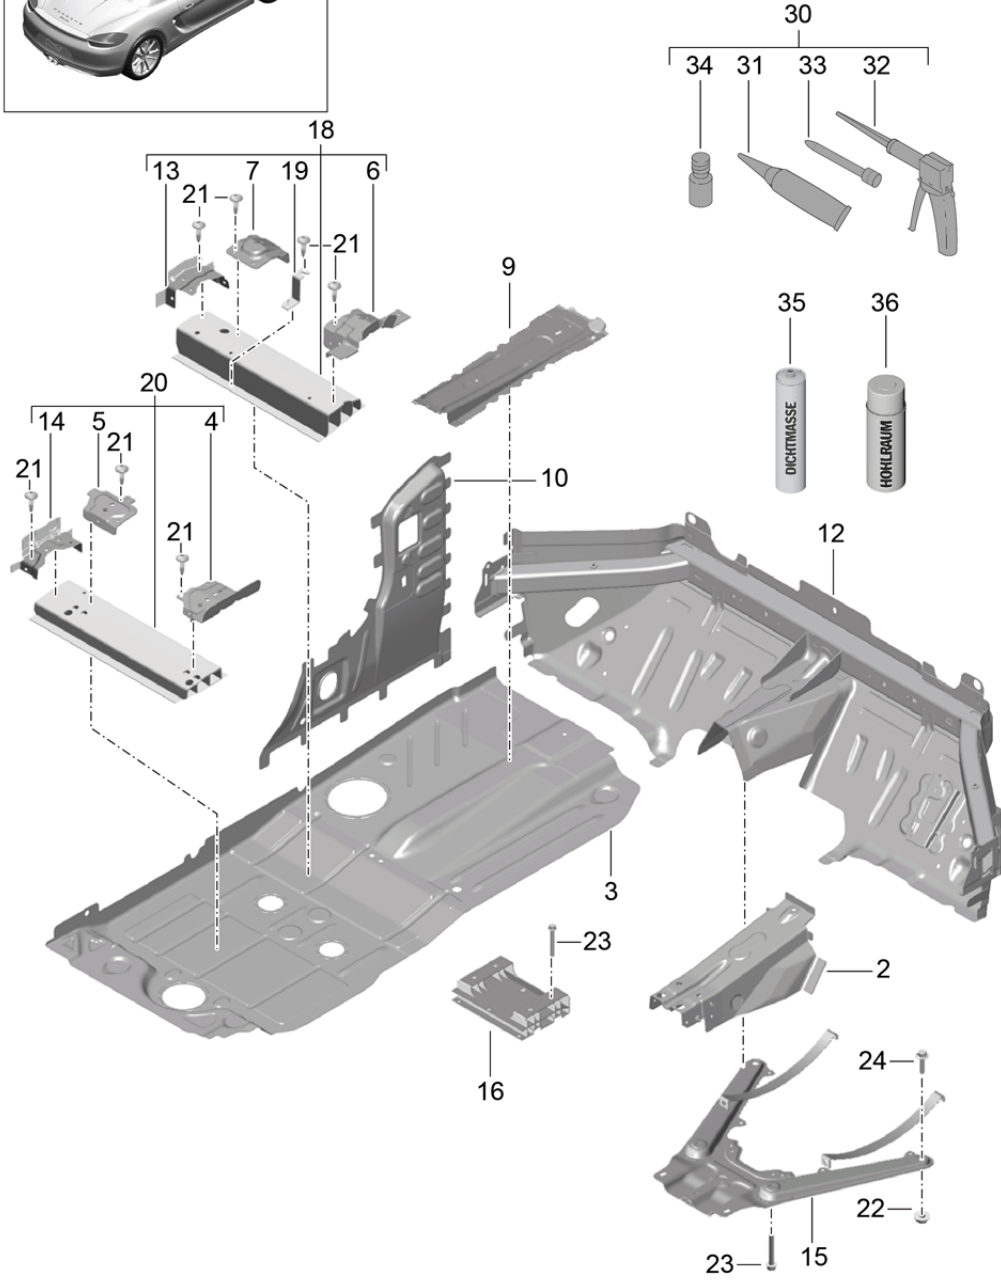

Model: 981-13

Model life 2012>>2016

Model: 981-13 Model life 2012>>2016

Pos	Part Number	Description	Remark	Qty	Model
2	991 501 309 00 991 501 309 00 GRV	Floor Support primed	center front	1	
3	991 501 251 00 991 501 251 00 GRV	Floor primed	also use: 000 043 206 30 left outer	1	
3	991 501 251 03 991 501 251 03 GRV	Floor D - MJ 2016>> primed	also use: 000 043 206 30 left outer	1	
3	991 501 252 00 991 501 252 00 GRV	Floor primed	also use: 000 043 206 30 right outer	1	
(3)	991 501 252 03 991 501 252 03 GRV	Floor D - MJ 2016>> primed	also use: 000 043 206 30 right outer	1	
4	991 501 645 00 991 501 645 00 GRV	Reinforcement Seat support primed	also use: 000 043 206 30 left rear, inner	1	
(4)	991 501 646 00 991 501 646 00 GRV	Reinforcement Seat support primed	right rear, inner	1	
5	991 501 581 00 991 501 581 00 GRV	Reinforcement Seat support primed	left rear outer	1	
(5)	991 501 582 00 991 501 582 00 GRV	Reinforcement Seat support primed	right rear outer	1	
6	991 501 687 00 991 501 687 00 GRV	Reinforcement Seat support primed	left rear, inner	1	
(6)	991 501 688 00 991 501 688 00 GRV	Reinforcement Seat support primed	right rear, inner	1	
7	991 501 583 00 991 501 583 00 GRV	Reinforcement Seat support primed	front outer	2	
9	991 501 297 00 991 501 297 00 GRV	Connecting piece primed	left	1	
9	991 501 298 00 991 501 298 00 GRV	Connecting piece primed	also use: 000 043 206 30 right	1	
10	991 502 639 00 991 502 639 00 GRV	Web plate A-pillar primed	also use: 000 043 206 30 left	1	
(10)	991 502 640 00 991 502 640 00 GRV	Web plate A-pillar primed	also use: 000 043 206 30 right	1	
12	991 501 951 08 991 501 951 08 GRV	Firewall primed	also use: 000 043 206 30 lhd lower	1	PR:098
			also use: 000 043 206 30