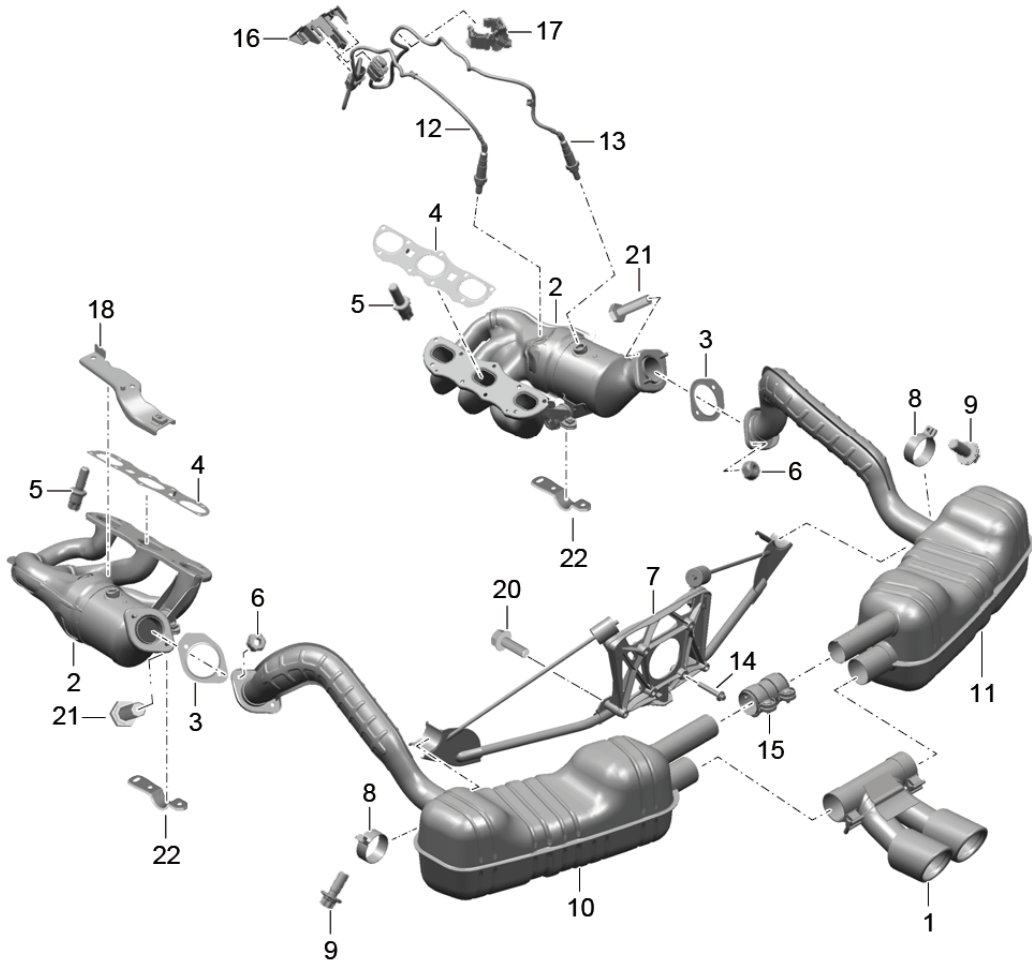

Model: 981-13

Model life 2012>>2016

Pos	Part Number	Description	Remark	Qty	Model
(1)	991 201 223 02	Activated charcoal container Activated charcoal container F >> A8-DS133 279		1	PR:664
(1)	991 201 223 03	Activated charcoal container F A8-DS133 280>> Discontinued part		1	PR:664
(1)	991 201 223 04	Activated charcoal container		1	PR:664
(1)	991 201 223 05	Activated charcoal container		1	PR:664
2	991 606 621 01	Pressure switch Pump Diagnostic No longer use the part here		1	PR:664
2	991 606 621 02	Pressure switch Pump Diagnostic Discontinued part		1	PR:664
2	991 606 621 03	Pressure switch Pump Diagnostic Discontinued part		1	PR:664
2	991 606 621 04	Pressure switch Pump Diagnostic Discontinued part		1	PR:664
2	991 606 621 05	Pressure switch Pump Diagnostic Discontinued part		1	PR:664
3	900 378 115 01	Hexagon bolt M 6 x 35		1	
(4)	991 201 251 03	Breather line Fuel tank		1	PR:664
(5)	991 201 361 01	Purge-air line Activated charcoal container		1	PR:664
6	991 201 501 00	Filter Discontinued part		1	PR:664
6	991 201 501 01	Filter		1	PR:664
7	991 201 861 00	Cover		1	PR:664
8	999 507 280 40	Cable holder 16,0		1	PR:099
9	991 606 630 00	Temperature sensor Discontinued part		1	PR:664
9	991 606 630 01	Temperature sensor		1	PR:664
10	991 606 635 00	Bracket Sensor		1	PR:664
11	999 049 025 09	Collar nut		2	PR:664

Model: 981-13

Model life 2012>>2016