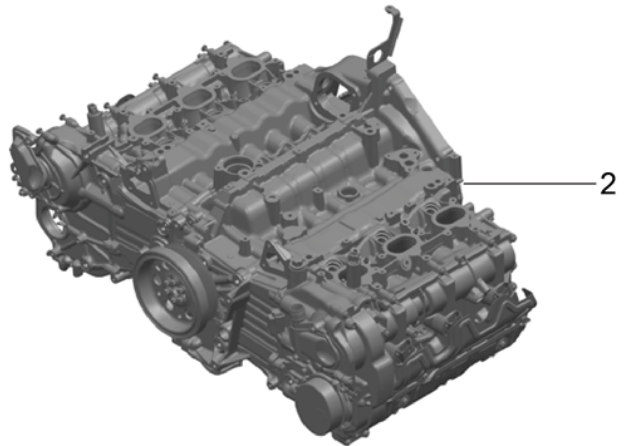

Model: 981-13

Model life 2012>>2016

Model: 981-13 Model life 2012>>2016

Pos	Part Number	Description	Remark	Qty	Model
		Replacement engine without: Clutch plate - PDK - Gearbox without: flywheel Manual gearbox with: Compressor Air conditioning			
1	9A1 100 922 00	Replacement engine		1	A122+ PR:-145
1	9A1 100 922 X	D - MJ 2012>> - MJ 2012 Replacement engine		1	A122+ PR:-145
1	9A1 100 922 01	D - MJ 2012>> - MJ 2012 Replacement engine		1	A122+ PR:145
1	9A1 100 922 AX	D - MJ 2012>> - MJ 2012 Replacement engine		1	A122+ PR:145
1	9A1 100 923 00	D - MJ 2012>> - MJ 2012 Replacement engine		1	A123+ PR:-145
1	9A1 100 923 X	D - MJ 2012>> - MJ 2012 Replacement engine		1	A123+ PR:-145
1	9A1 100 923 01	D - MJ 2012>> - MJ 2012 Replacement engine		1	A123+ PR:145
1	9A1 100 923 AX	D - MJ 2012>> - MJ 2012 Replacement engine		1	A123+ PR:145
1	9A1 100 922 02	D - MJ 2012>> - MJ 2012 Replacement engine		1	A122+ PR:-145
1	9A1 100 922 BX	D - MJ 2013>> - MJ 2013 Replacement engine		1	A122+ PR:-145
1	9A1 100 922 03	D - MJ 2013>> - MJ 2013 Replacement engine		1	A122+ PR:145
1	9A1 100 922 CX	D - MJ 2013>> - MJ 2013 Replacement engine		1	A122+ PR:145
1	9A1 100 923 02	D - MJ 2013>> - MJ 2013 Replacement engine		1	A123+ PR:-145
1	9A1 100 923 BX	D - MJ 2013>> - MJ 2013 Replacement engine		1	A123+ PR:-145
1	9A1 100 923 03	D - MJ 2013>> - MJ 2013 Replacement engine		1	A123+ PR:145
1	9A1 100 923 CX	D - MJ 2013>> - MJ 2013 Replacement engine		1	A123+ PR:145
1	9A1 100 922 04	D - MJ 2013>> - MJ 2013 Replacement engine		1	A122+ PR:-145
1	9A1 100 922 DX	D - MJ 2014>> - MJ 2014 Replacement engine		1	A122+