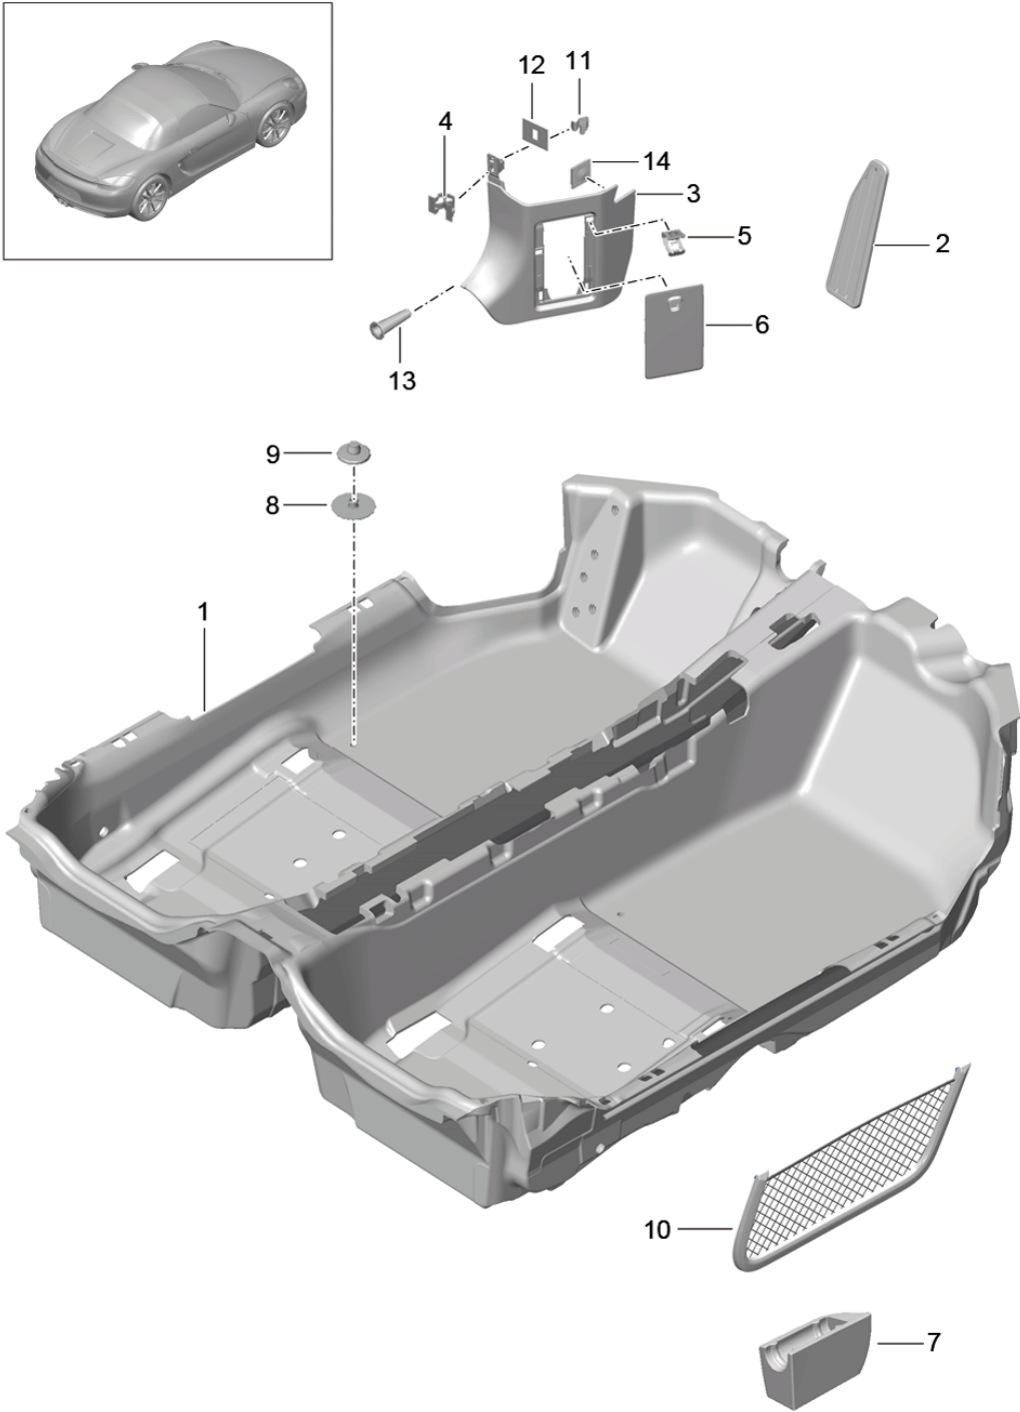

Model: 981-13 Model life 2012>>2016

Pos	Part Number	Description	Remark	Qty	Model
(1)	981 551 053 01	Luggage compartment Carpet Trim	rear	1	PR:553
(1)	981 551 053 01 A31 981 551 053 04	Luggage compartment Black Carpet Trim		1	PR:553
2	981 551 053 04 A31 981 551 347 01	Luggage compartment Black Carpet Support		1	
3	999 049 032 40	Hexagon plastic collar nut		2	
4	981 551 765 00	shelf Carpet	left	1	
5	981 551 766 01	Luggage compartment shelf Carpet	right	1	
6	981 551 764 01	Luggage compartment shelf Carpet	center	1	
7	981 551 753 00	Luggage compartment Support	left	1	
8	981 551 754 00	Support	right	1	
(8)	981 551 754 01	Support	right	1	PR:140,475
9	981 551 251 02	cover - lock Luggage compartment		1	
10	981 551 251 02 1E0 981 551 377 02	Black Assembly frame Service Cup	left	1	
11	981 551 378 02	Assembly frame Service Cup	right	1	
12	999 049 033 40	Plastic nut T6/16,0		2	
14	981 551 381 00	Cover Service Cup	left	1	
15	981 551 381 00 1E0 981 551 382 00	Black Cover Service Cup	right	1	
16	981 551 382 00 1E0 997 504 087 00	Black Emergency operation Luggage compartment	rear	1	PR:553
17	999 507 681 01	Clip		2	
18	999 507 130 01	U-clip		3	

Model: 981-13

Model life 2012>>2016