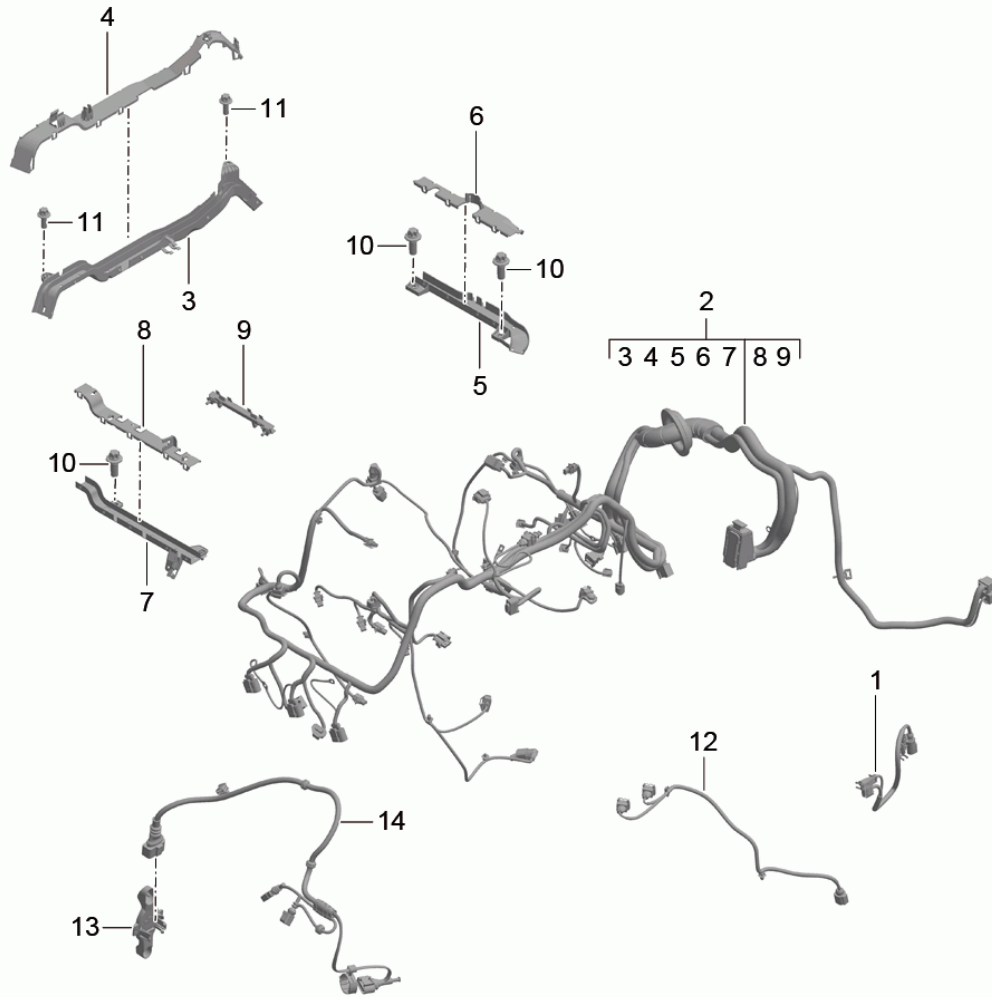

Model: 981-13

Model life 2012>>2016

Pos	Part Number	Description	Remark	Qty	Model
3	4H0 959 793 P	F A8-DS112 001>> F A8-DK112 001>> F A8-DS132 001>> F A8-DK132 001>> Door control unit Driver's door D >> - MJ 2013		1	
(3)	4H0 959 792 Q	Door control unit Passenger's door D >> - MJ 2013		1	
(3)	4H0 959 792 M	Door control unit Passenger's door D - MJ 2014>>		1	
4	991 612 757 01	Wire set Centre console		1	
5	991 612 701 00	Wire set Glove box		1	
6	981 612 692 00	Wire set Stopwatch		1	PR:639,640

Model: 981-13

Model life 2012>>2016