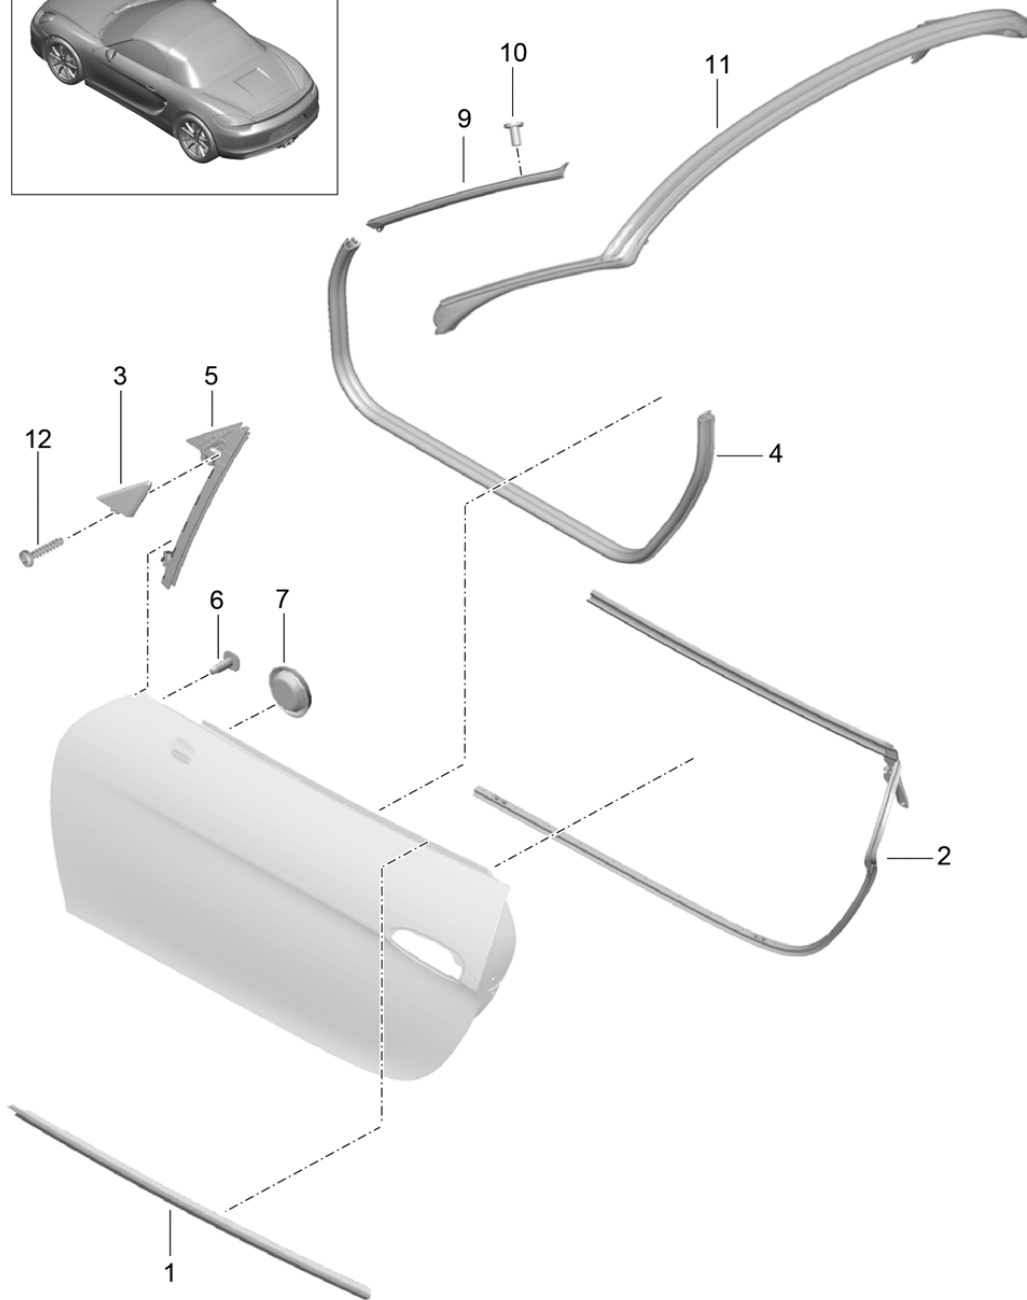

Model: 981-13

Model life 2012>>2016

Pos	Part Number	Description	Remark	Qty	Model
27	9P1 837 111 A 1E0 000 043 305 32	Black sealant		1	
28	000 043 305 51	cavity preservative agent		1	

Model: 981-13

Model life 2012>>2016