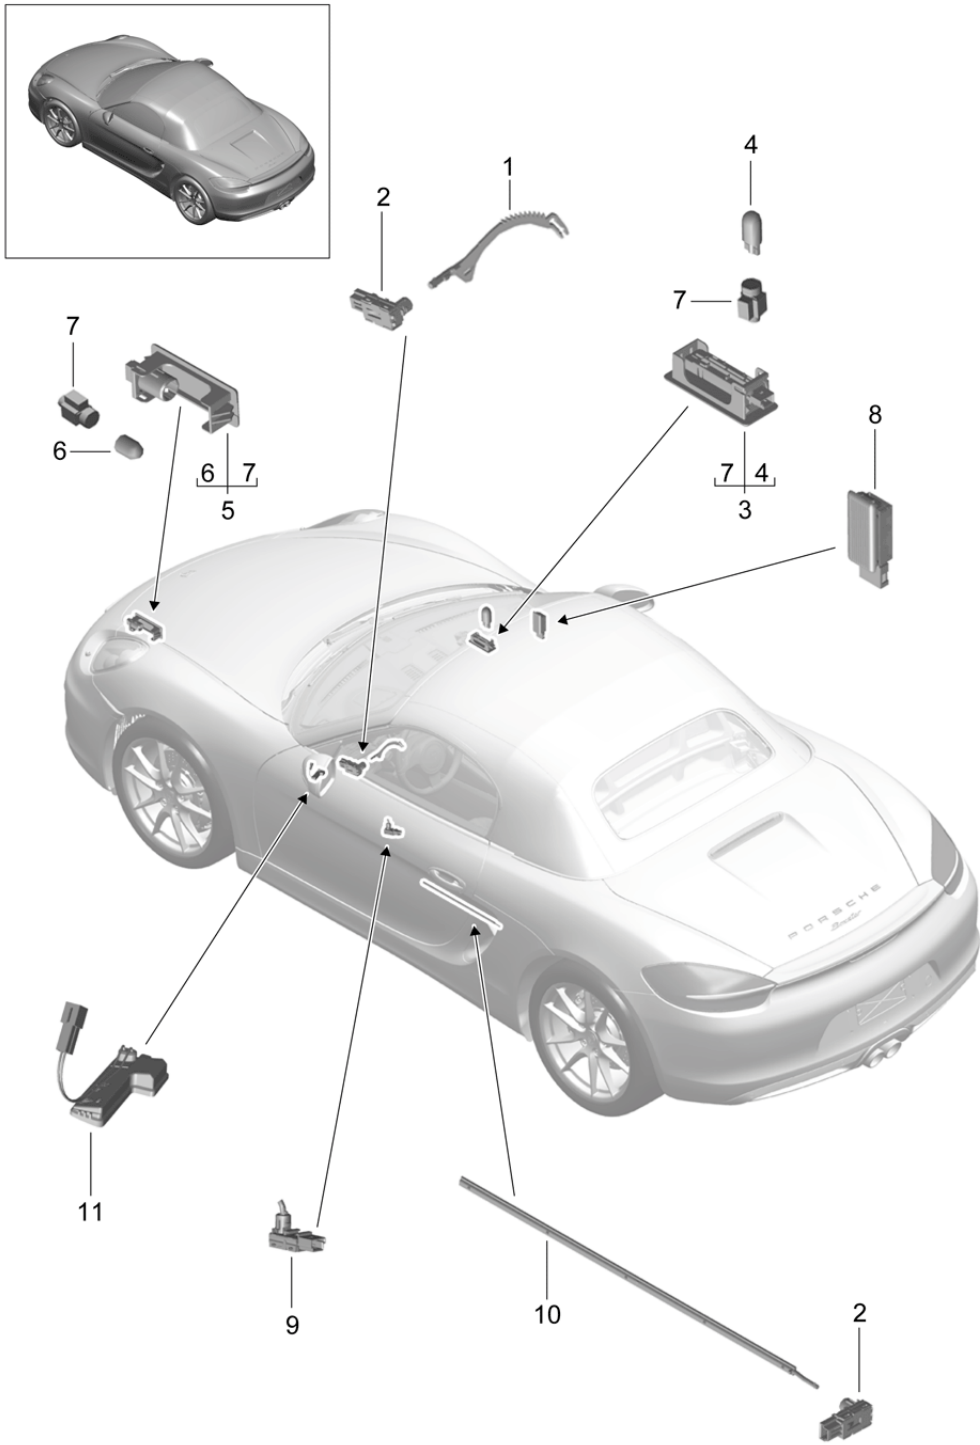

Model: 981-13

Model life 2012>>2016

Pos	Part Number	Description	Remark	Qty	Model
1	991 635 149 01	Fanfare Signal horn Fanfare High-pitched		1	
(1)	991 635 159 00	Fanfare High-pitched	with:	1	
2	991 635 150 01	Fanfare Low-pitched	also use: 991 612 947 00	1	
(2)	991 635 160 00	Fanfare Low-pitched	with:	1	
-	991 612 947 00	Adapter cable for 991 635 159 00 991 635 160 00	also use: 991 612 947 00	1	
3	N 106 092 04	Hexagon collar nut M 8		2	
4	9P1 951 101	Signal horn for alarm system	use if required: 9P1 998 003 A	1	PR:534,544
5	1K8 951 605 B	Alarm horn		1	PR:536
6	991 637 419 01	Bracket		1	PR:536
7	N 902 955 02	Hexagon collar nut M 8		1	PR:536
8	900 378 176 01	Hexagon bolt M 8 X 20		1	PR:534,544
9	9P1 998 003 A	Wire set Modification kit Signal horn		1	PR:534,544

Model: 981-13

Model life 2012>>2016