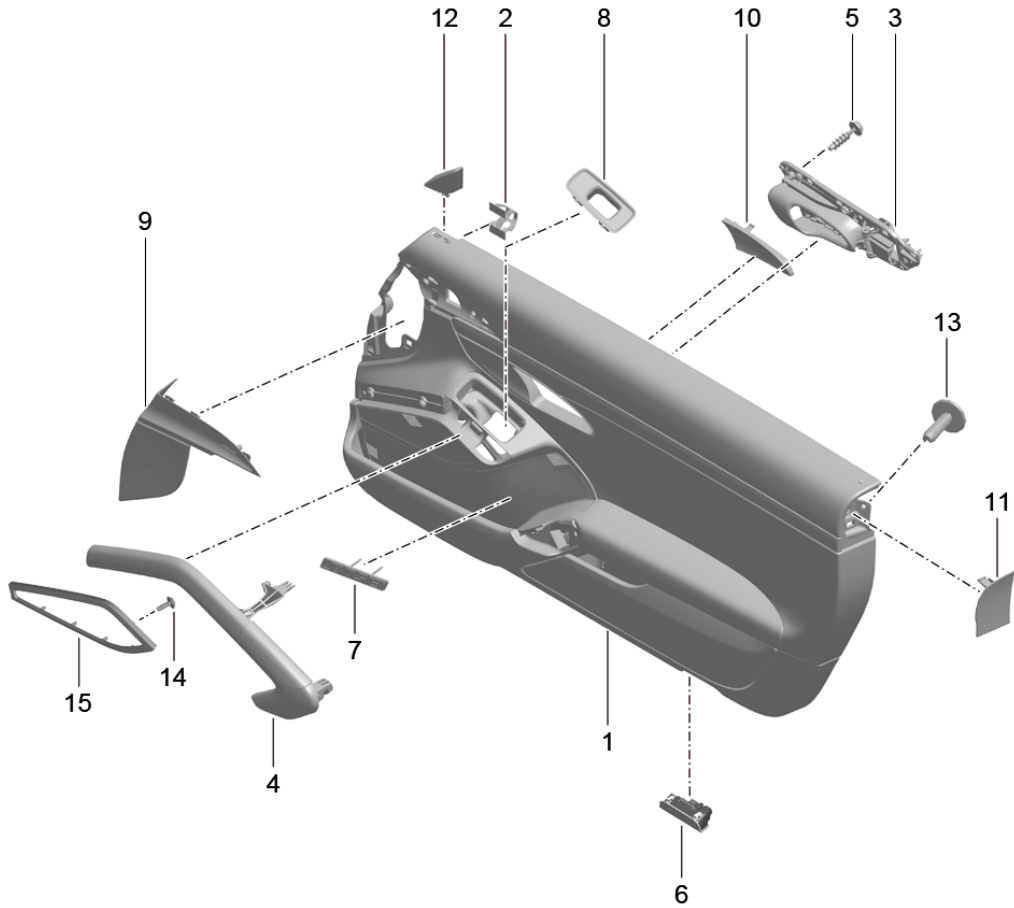

Model: 981-13

Model life 2012>>2016