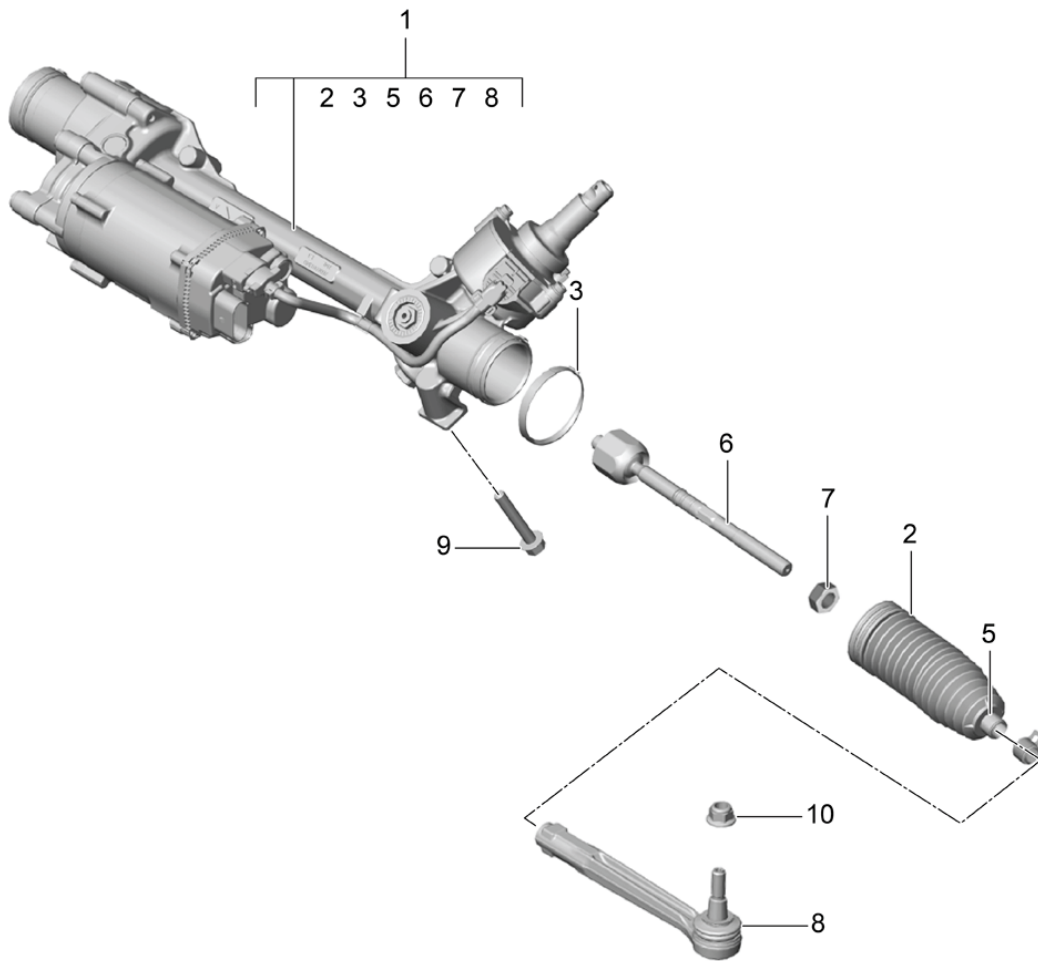

Model: 981-13

Model life 2012>>2016

Model: 981-13

Model life 2012>>2016

Pos	Part Number	Description	Remark	Qty	Model
-		Steering gear Steering parts Replacement transmission Steering gear Type label part number Attention			
1	991 347 011 04	Steering gear marked with:	991.347.005.07	1	
		No longer use the part here			
1	991 347 011 05	Steering gear marked with:	991.347.005.08	1	
		No longer use the part here			
1	991 347 011 06	Steering gear marked with:	991.347.005.09	1	PR:098,657
		No longer use the part here			
1	991 347 011 13	Steering gear marked with:	991.347.005.09	1	
		No longer use the part here			
1	991 347 011 14	Steering gear No longer use the part here		1	
(1)	991 347 005 14	Steering gear (complete)		1	
(1)	991 347 005 15	Discontinued part Steering gear (complete)		1	
(1)	991 347 005 18	Discontinued part Steering gear (complete)		1	
2	991 347 191 01	Bellows		2	
3	991 347 293 01	clamping ring		2	
5	991 347 375 01	clamping ring		2	
6	991 347 322 00	Joint		2	
7	999 034 037 01	Hexagon nut M 14 X 1,5		2	
8	991 347 131 00	Track rod		2	
9	999 072 836 01	Hexagon bolt AM 10 X 60		2	
10	999 084 449 09	Locknut M 12 X 1,5		2