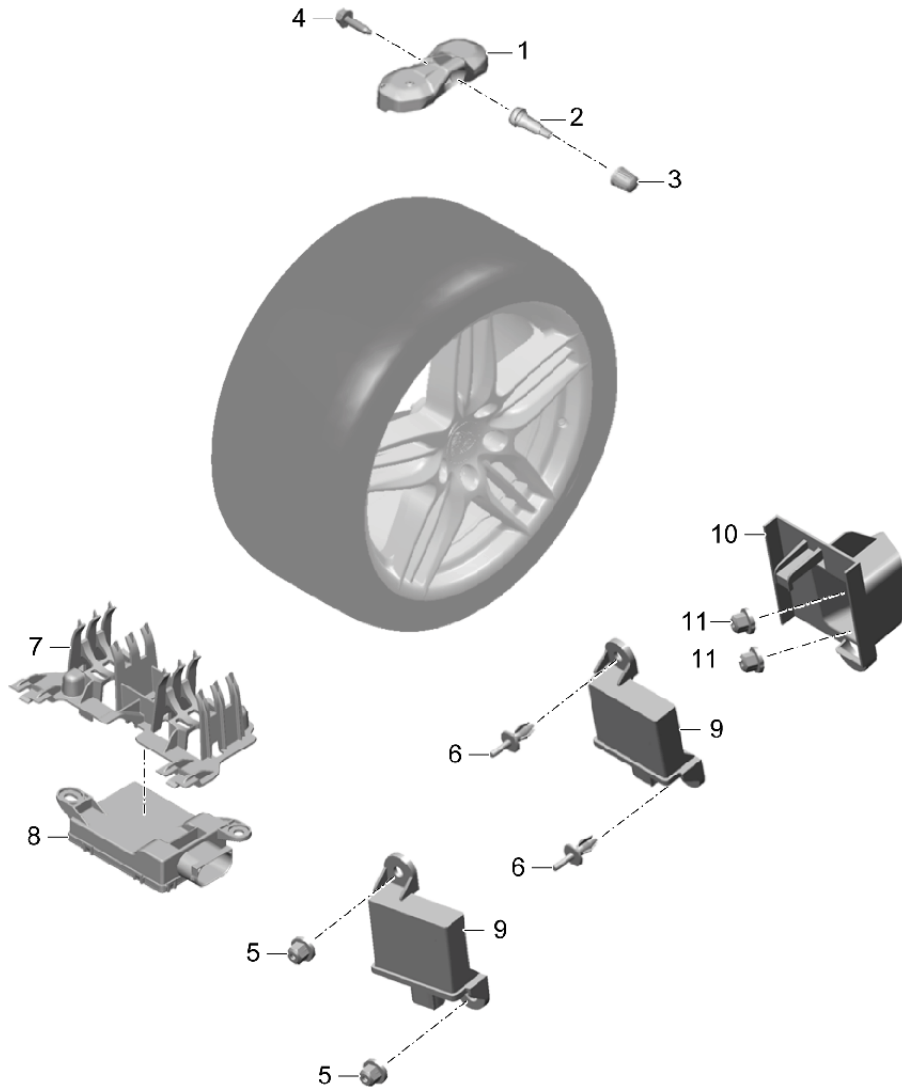

Model: 981-13

Model life 2012>>2016

Pos	Part Number	Description	Remark	Qty	Model
12	4L0 012 619 A	Compressor 5N0.012.615.A		1	
13	999 914 001 40	Tyre sealant Plastic gloves No longer use the part here		X	

Model: 981-13

Model life 2012>>2016