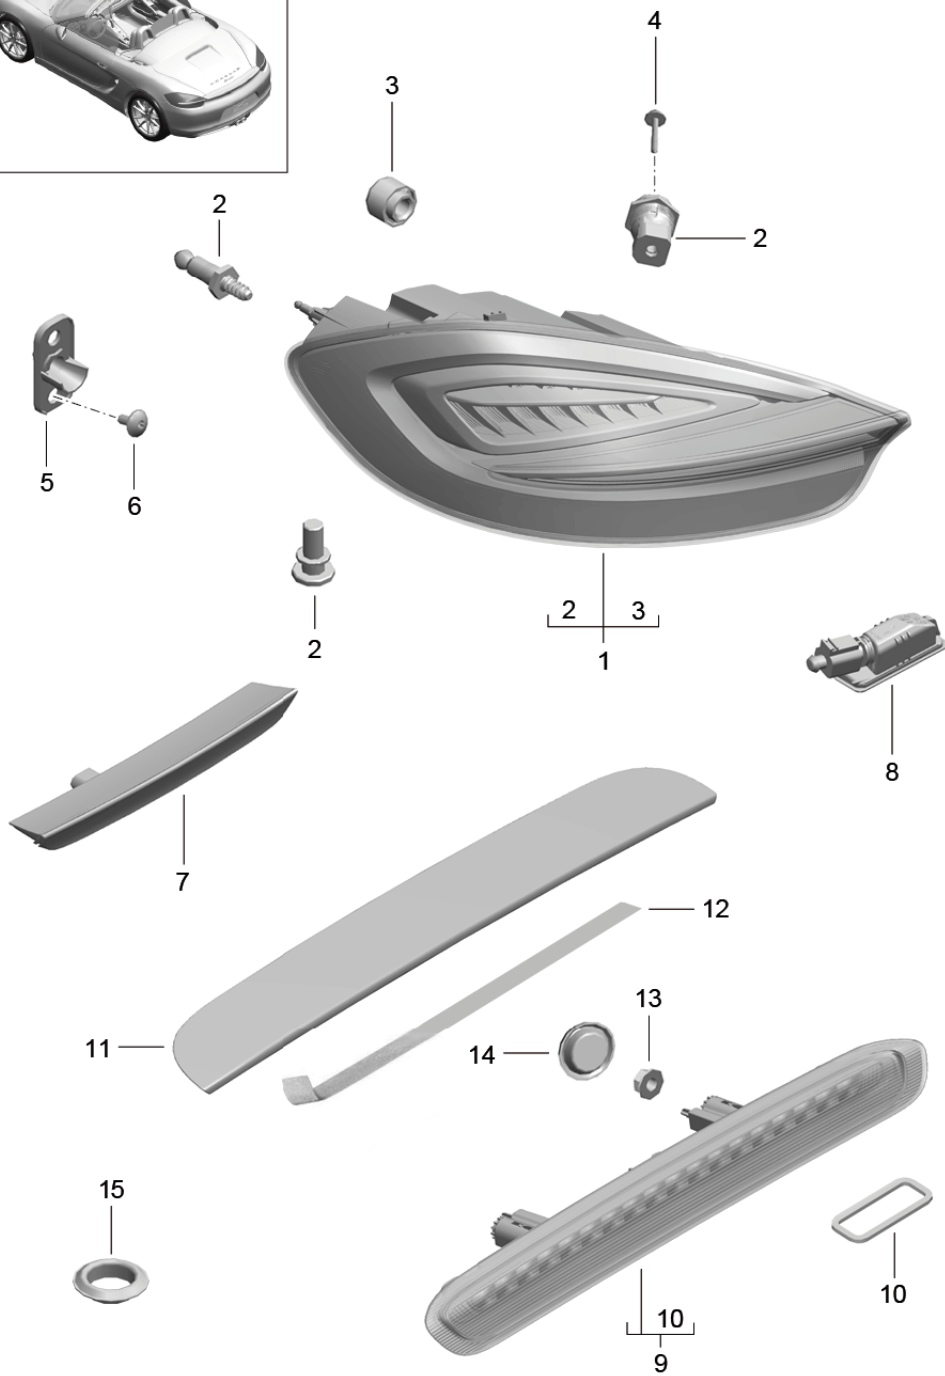

Model: 981-13

Model life 2012>>2016

Model: 981-13

Model life 2012>>2016

Pos	Part Number	Description	Remark	Qty	Model
(1)	981 631 145 09	Rear light Licence plate light Additional brake light Rear fog light Rear light F >> A8-DS112 000 F >> A8-DK112 000 F >> A8-DS132 000 F >> A8-DK132 000	left	1	
(1)	981 631 145 11	Rear light F A8-DS112 001>> F A8-DK112 001>> F A8-DS132 001>> F A8-DK132 001>>	left	1	
(1)	981 631 145 12	No longer use the part here Rear light F A8-DS112 001>> F A8-DK112 001>> F A8-DS132 001>> F A8-DK132 001>>	left	1	
(1)	981 631 146 09	Rear light F >> A8-DS112 000 F >> A8-DK112 000 F >> A8-DS132 000 F >> A8-DK132 000	right	1	
(1)	981 631 146 11	Rear light F A8-DS112 001>> F A8-DK112 001>> F A8-DS132 001>> F A8-DK132 001>>	right	1	
(1)	981 631 146 12	No longer use the part here Rear light F A8-DS112 001>> F A8-DK112 001>> F A8-DS132 001>> F A8-DK132 001>>	right	1	
1	981 631 987 00	Rear light D - MJ 2014>>	left	1	PR:XXR
1	981 631 988 00	Rear light D - MJ 2014>>	right	1	PR:XXR
2	981 631 925 00	repair set Bracket		2	
3	987 631 291 00	Cover cap		6	
4	N 910 953 01	hexagon head bolt (combi) M 6 X 40		2	
5	981 631 191 02	Retaining plate Rear light		2	
6	999 073 404 01	fillister hd. bolt M 6 X 14		4	
7	981 631 465 02	Rear fog light with:		1	
8	1K8 943 021 C	Back-up light LED licence plate light		2	
9	981 631 181 03	Additional brake light also use:		1	
10	981 631 343 01	Pos 11 and 12 Seal No longer use the part here		3	
10	981 631 343 02	Seal		3	
(10)	981 631 345 00	Sticky pad		4