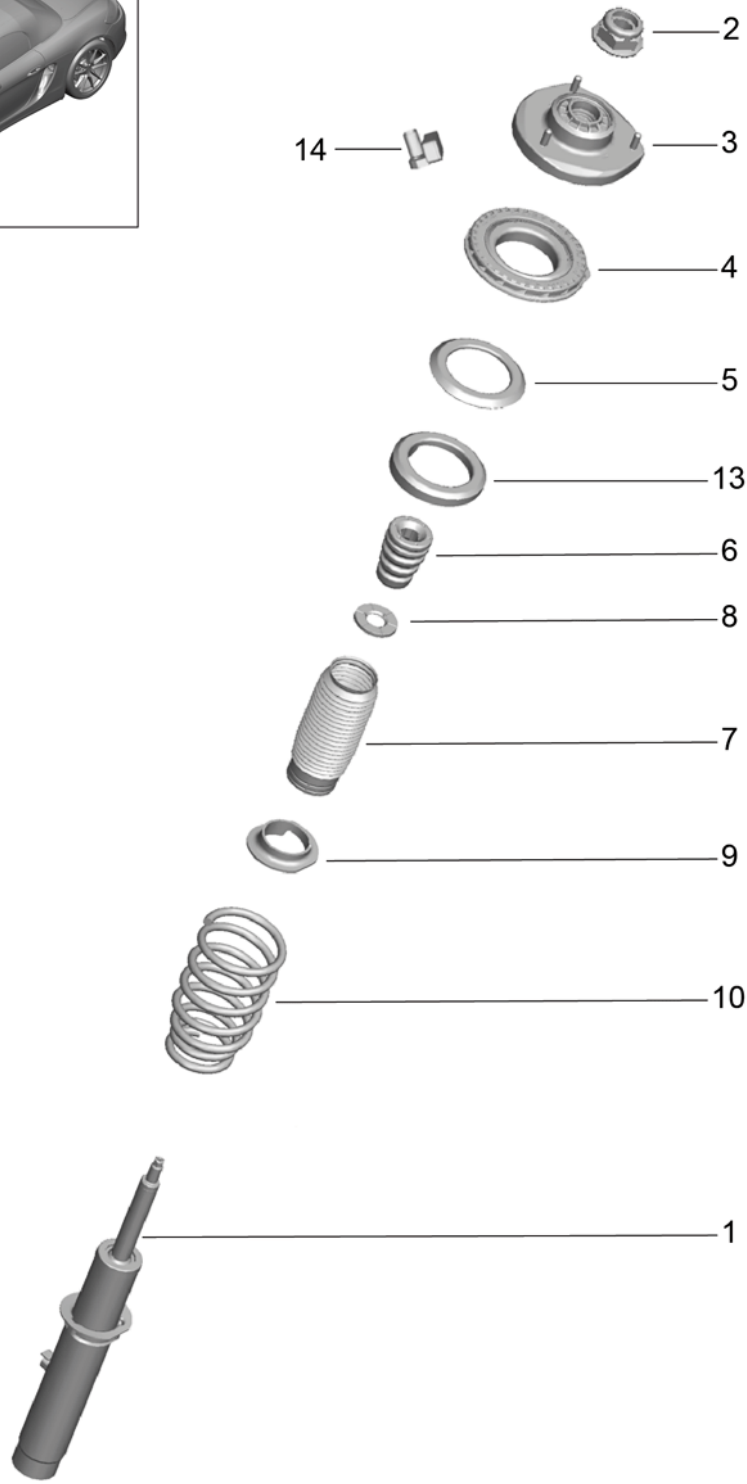

Model: 981-13

Model life 2012>>2016

Pos	Part Number	Description	Remark	Qty	Model
1	991 341 157 04	Wheel carrier Wheel hub	left	1	
1	991 341 157 05	Wheel carrier	left	1	
(1)	991 341 158 04	Wheel carrier Discontinued part	right	1	
(1)	991 341 158 05	Wheel carrier	right	1	
2	999 053 054 06	angular ball bearing		2	
3	991 606 407 01	speed sensor		2	
4	900 067 117 04	Socket head bolt M 6 x 16		2	
5	997 341 131 00	retaining bolt		2	
6	999 084 135 01	Hexagon nut M 22 X 1,5 Discontinued part		2	
6	999 084 135 02	Hexagon nut M 22 X 1,5		2	
7	986 331 661 20	Cover		2	
8	999 217 042 04	Hexagon bolt M 8 X 35		8	
9	991 341 605 00	Wheel hub		2	
9	991 341 605 03	Wheel hub		2	

Model: 981-13

Model life 2012>>2016