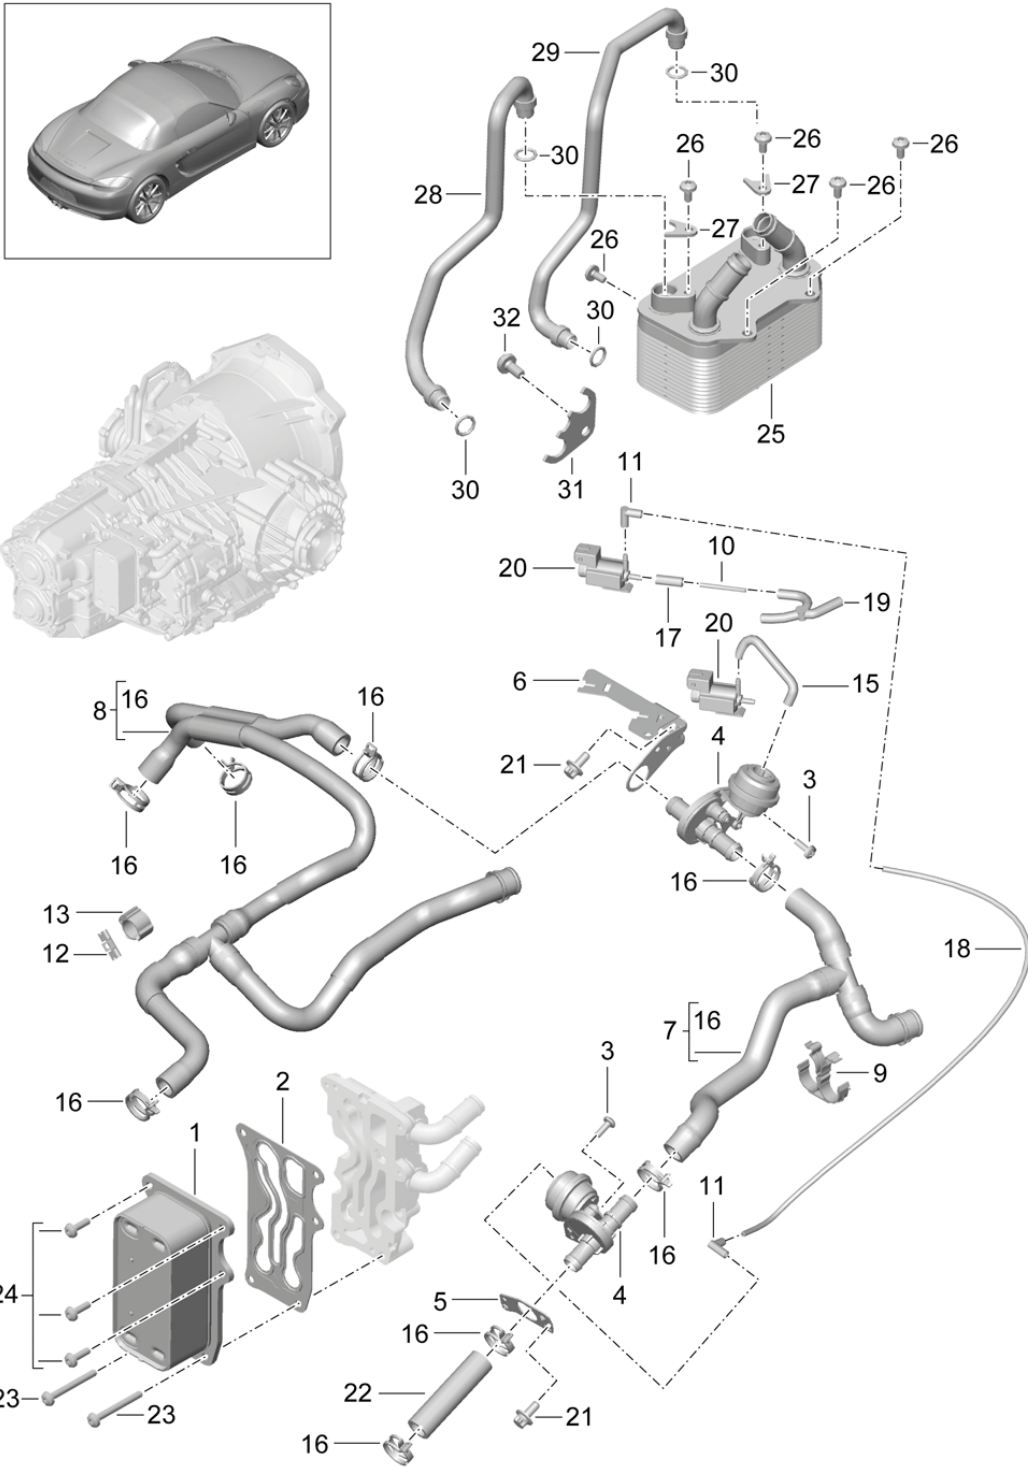

Model: 981-13

Model life 2012>>2016

Model: 981-13

Model life 2012>>2016

Pos	Part Number	Description	Remark	Qty	Model
		- PDK - Gearbox heat exchanger oil pipe Water pipe			CG205,CG225
1	9G2 307 019 00	heat exchanger		1	
2	9G2 307 241 00	Seal heat exchanger		1	
3	N 910 682 01	Hexagon socket flat head bolt		2	
4	991 307 573 00	Disc valve		2	
5	9G2 307 411 01	Bracket Disc valve		1	
6	9G2 307 409 00	Bracket Disc valve		1	
7	9G2 307 075 01	Water hose Kühlmittel Supply		1	
8	9G2 307 076 01	Hose		1	
9	999 507 281 40	Cable holder 25,00 / 25,00		1	
-	000 043 205 01	Pipe 4,0 X 1,0		*	
10		Vacuum line L = 40 mm		1	
11	948 110 126 00	Connecting piece		2	
12	999 507 609 01	Clip 3,00 - 4,00		1	
13	999 507 793 40	Hose bracket 23,0		1	
15	9G1 307 675 00	Vacuum hose		1	
16	999 512 589 09	Hose clamp 25 X 12		7	
17	999 239 040 40	Connecting piece 3,5 X 2,0 X 28		1	
-	900 918 005 40	Pipe 5,0 X 1,0 modify in workshop Shorten		X	
18		Vacuum line L = 600 mm		1	
19	928 573 727 05	Distributor		1	PR: -XLF
(19)	928 573 729 05	Distributor Fourfold		1	PR: XLF
20	7PP 906 270	Change-over valve		2	
21	900 385 041 01	Torx screw BM 6 X 12		2	
22	9G2 307 074 00	Water hose Kühlmittel Supply		1	
23	9G2 307 824 00	flat round head bolt heat exchanger		2	
23	991 307 823 00	Discontinued part flat round head bolt heat exchanger		2	
24	9G2 307 823 00	flat round head bolt heat exchanger		3	
24	991 307 822 00	Discontinued part flat round head bolt heat exchanger		3	
25	9G2 307 017 00	heat exchanger		1	
26	9G1 307 813 00	Torx screw M 6 X 12		6