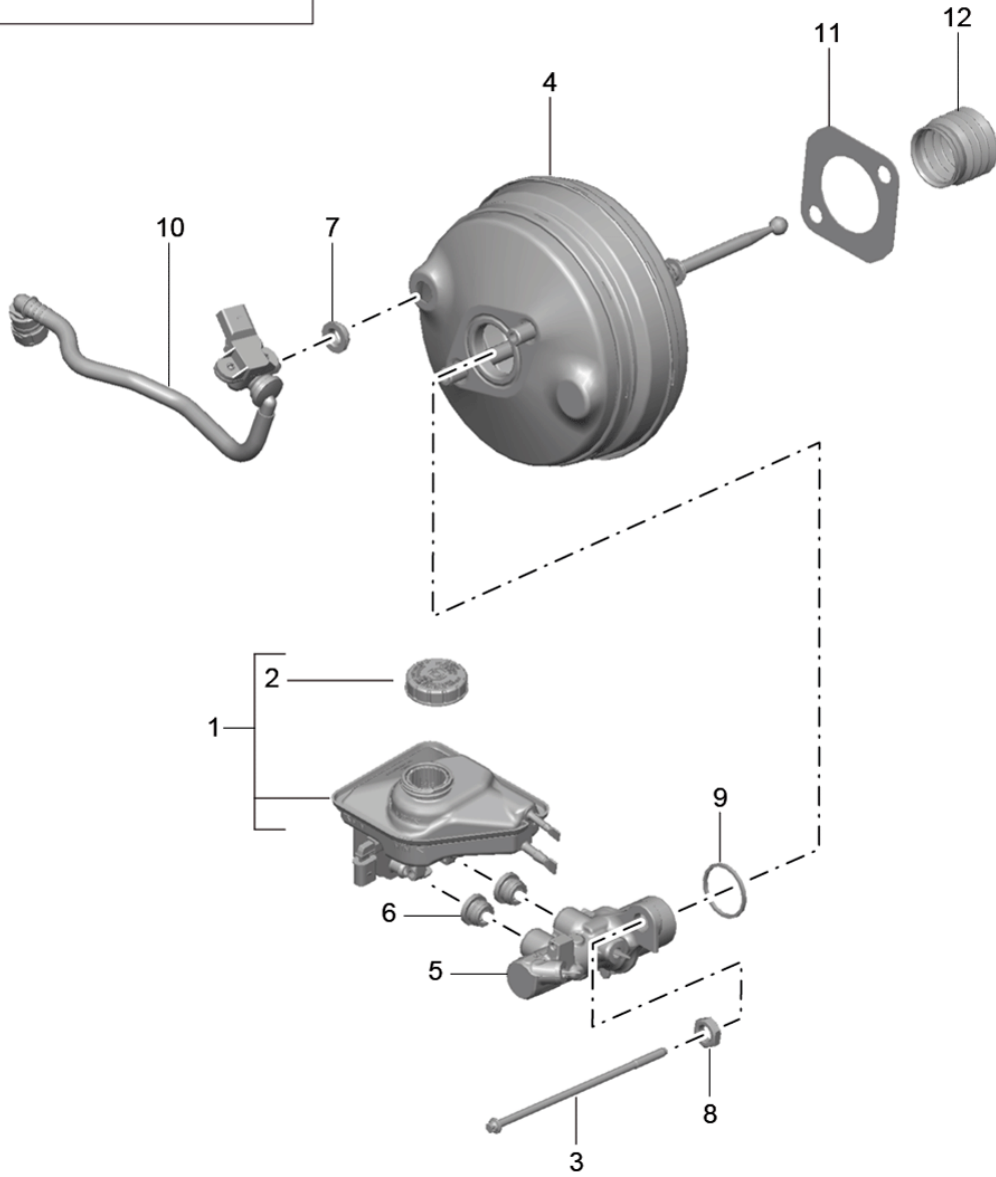

Model: 981-13

Model life 2012>>2016

Pos	Part Number	Description	Remark	Qty	Model
1	970 352 993 01	Parking brake Brake shoe repair set comprising: 4 X Brake shoe		1	
(1)	970 352 993 02	also use: Fasteners Discontinued part Brake shoe repair set comprising: 4 X Brake shoe		1	
1	298 698 533	also use: Fasteners Discontinued part Brake shoe repair set comprising: 4 X Brake shoe		1	
2	993 352 071 00	Fasteners adjustment screw Discontinued part		2	
(2)	298 609 723	adjustment screw		2	
3	997 352 721 01	tension spring Discontinued part		2	
(3)	298 609 717	tension spring		2	
4	970 352 723 00	tension spring		2	
5	997 352 741 02	Pressure spring Discontinued part		4	
(5)	298 609 583	Pressure spring		4	
6	970 352 092 05	Servomotor	left	1	
(6)	970 352 091 05	Servomotor	right	1	
7	999 073 452 01	Screw M 8 X 38		4	

Model: 981-13

Model life 2012>>2016