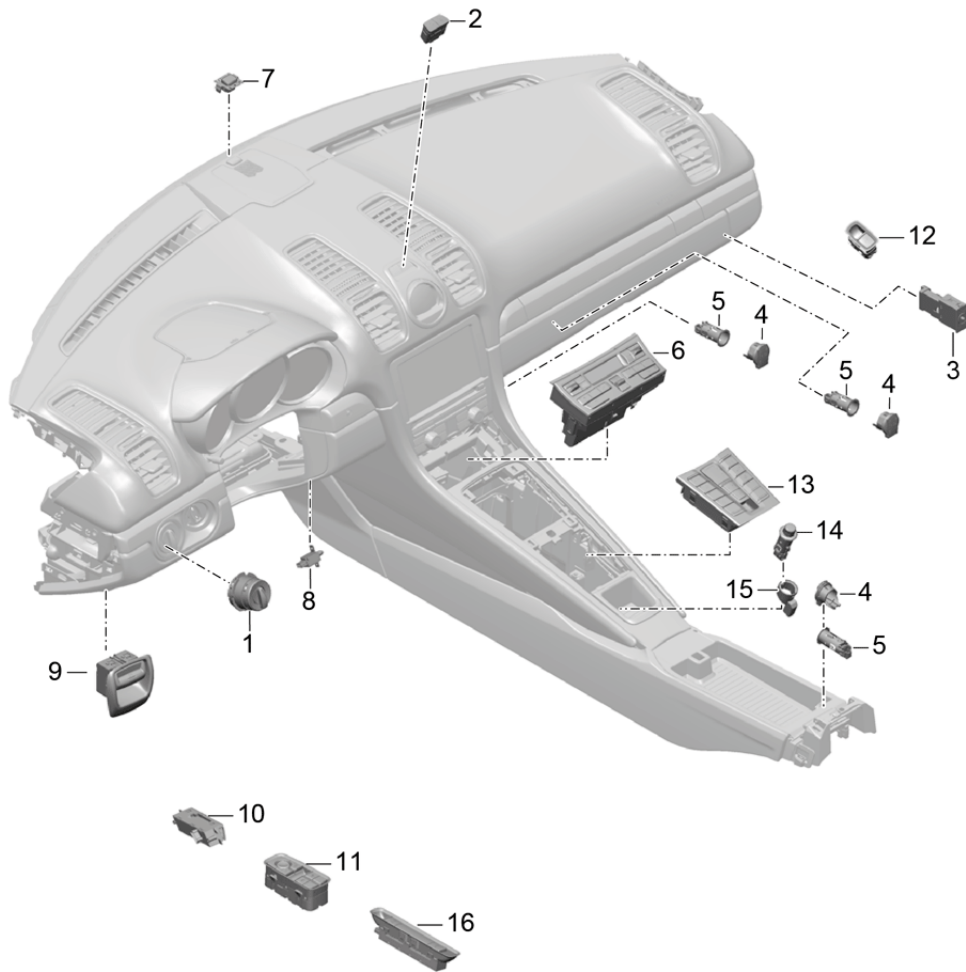

Model: 981-13 Model life 2012>>2016

Pos	Part Number	Description	Remark	Qty	Model
-		Interior lights Door warning light Footwell light Luggage compartment lamp Glove box light Light Exterior mirror interior light			
1	991 632 131 00	see illustration: fibre optic conductor Ignition/starter switch	903-006 lhd	1	PR:098
2	7PP 947 101	Light		4	
3	991 632 024 00	Footwell light		2	PR:-630
(3)	991 632 133 00	Footwell light Included LED module		2	PR:630
4	999 631 040 90	bulb 5 W		2	PR:-630
5	991 632 020 00	Light Luggage compartment		2	PR:-630
(5)	991 632 137 00	Light Included LED module Luggage compartment		2	PR:630
6	999 631 134 90	bulb X6 W		2	PR:-630
7	970 632 187 00	Bulb holder		5	PR:-630
8	991 632 071 00	Glove box light		1	
9	991 632 085 00	Door handle light	left	1	PR:630
(9)	991 632 086 00	Door handle light	right	1	PR:630
10	991 632 189 00	fibre optic conductor Stowage compartment	left	1	PR:630
(10)	991 632 190 00	fibre optic conductor Stowage compartment	right	1	PR:630
11	991 631 611 01	Light Exterior mirror	left	1	PR:258,259, 260,261
(11)	991 631 612 01	Light Exterior mirror	right	1	PR:258,259, 260,261

Model: 981-13

Model life 2012>>2016