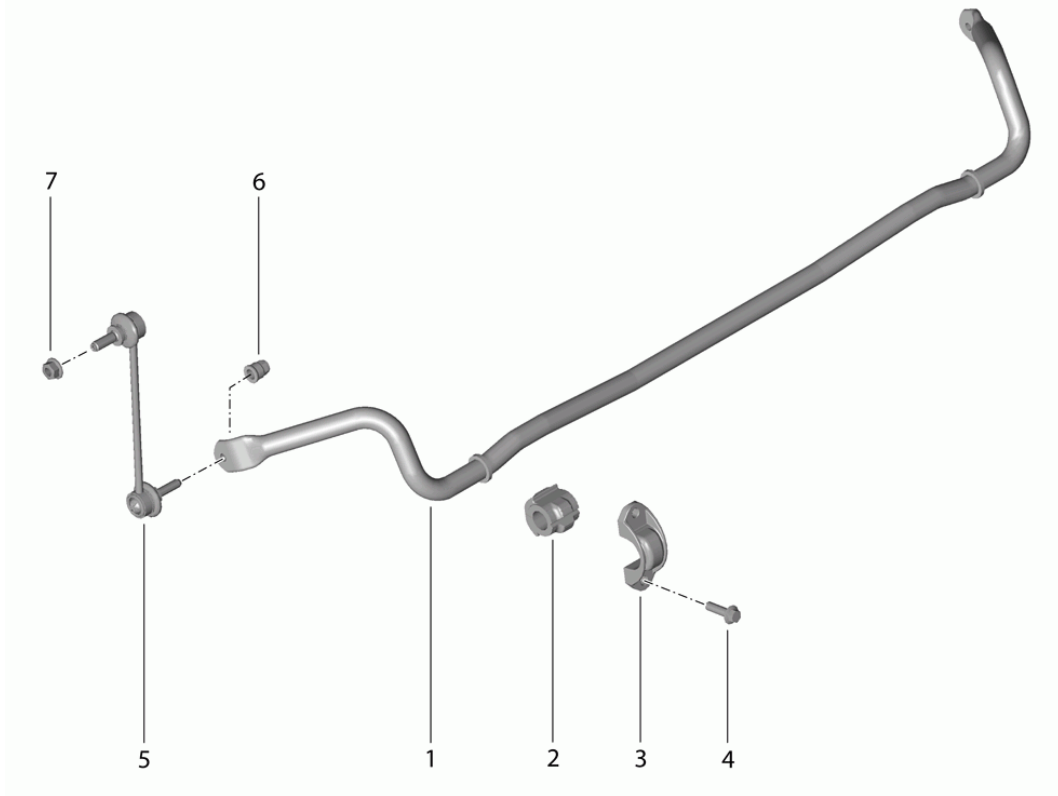

Model: 981-13

Model life 2012>>2016

Pos	Part Number	Description	Remark	Qty	Model
22	999 084 449 09	Locknut M 12 X 1,5		2	
23	900 380 012 01	Hexagon nut M 14 X 1,5		2	
24	999 072 890 01	Hexagon bolt M 14 X 1,5 X 75		2	
25	981 331 043 03	Guide		2	
26	981 331 651 00	Nut lock		2	
27	999 084 445 01	Locknut M 12 X 1,5		2	
28	999 072 865 01	Hexagon bolt M 12 X 1,5 X 90		2	
29	981 331 481 00	Spoiler	left	1	PR:009
(29)	981 331 482 00	Spoiler	right	1	PR:009
30	999 072 829 01	Hexagon bolt M 10 X 45		2	

Model: 981-13

Model life 2012>>2016