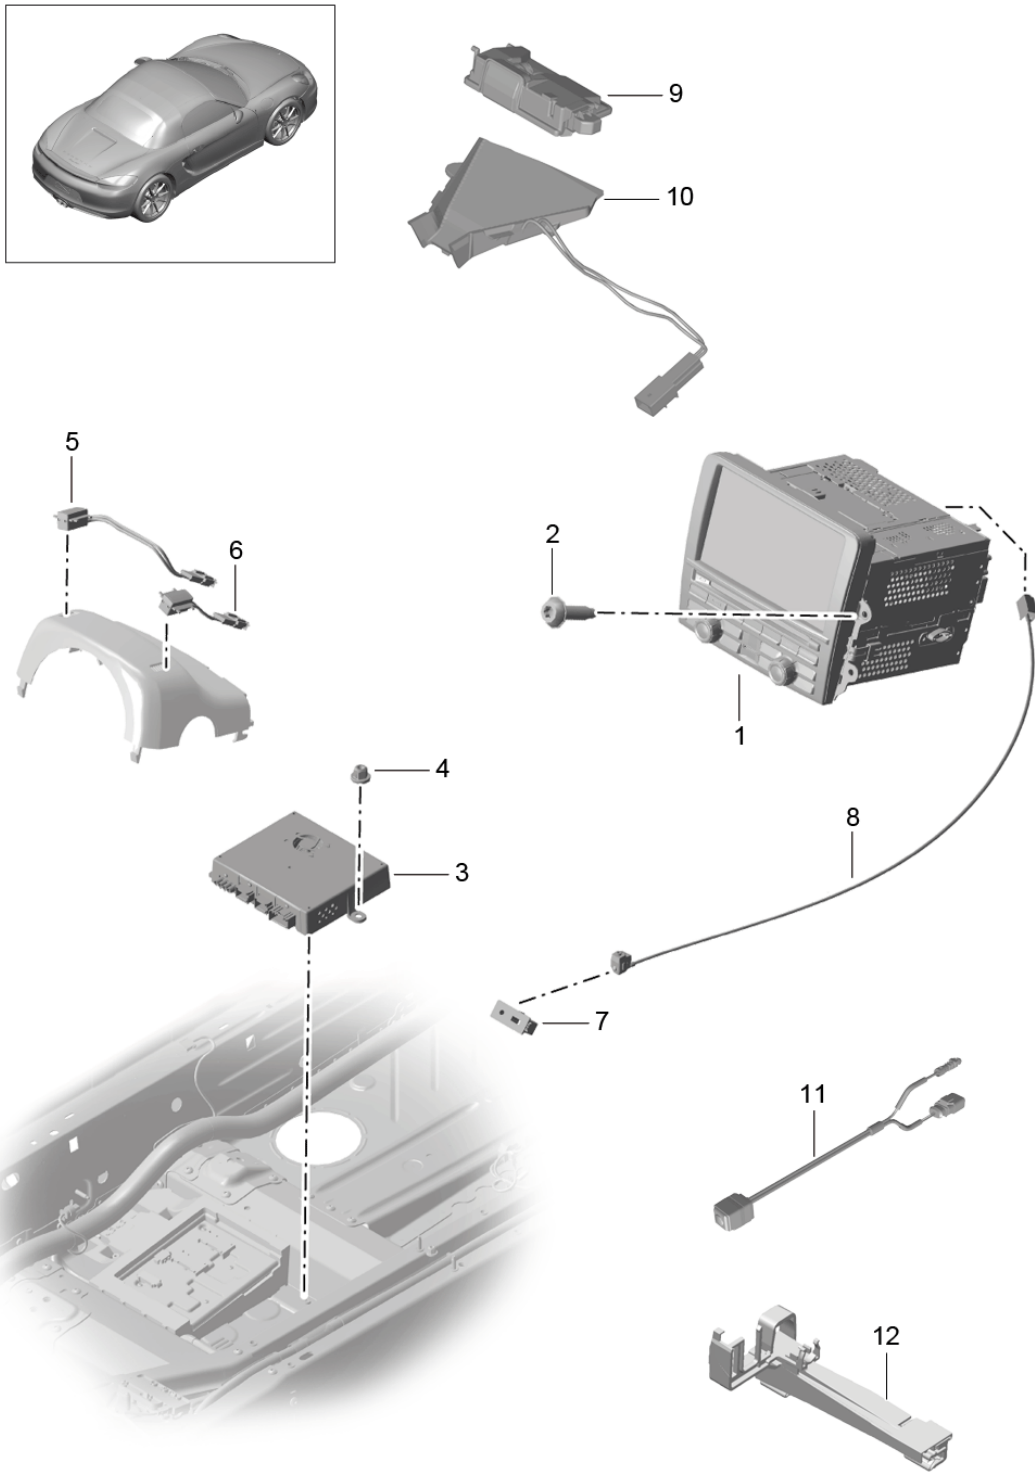

Model: 981-13

Model life 2012>>2016

Model: 981-13 Model life 2012>>2016

Pos	Part Number	Description	Remark	Qty	Model
-		Control panel Navigation system Radio unit microphone			
1	991 642 970 X	Control panel Only in exchange Control panel D >> - MJ 2013		1	PR:665,672, -075,-215, -686,-688, -690,-693, IY1,-691
	991 642 970 X DML	Matt Black/hi-gloss chrome We take back: 991.642.970.00.DML			
1	991 642 970 KX	Control panel D >> - MJ 2013		1	PR:665,672, -075,-215, -686,-688, -690,-693, IY2,-691
	991 642 970 KX DML	Matt Black/hi-gloss chrome We take back: 991.642.970.10.DML			
1	991 642 970 LX	Control panel D - MJ 2014>> - MJ 2014		1	PR:665,672, -075,-215, -686,-688, -690,-693, IY1,-691
	991 642 970 LX DML	Matt Black/hi-gloss chrome We take back: 991.642.970.11.DML			
1	991 642 970 MX	Control panel D - MJ 2014>> - MJ 2014		1	PR:665,672, -075,-215, -686,-688, -690,-693, IY2,-691
	991 642 970 MX DML	Matt Black/hi-gloss chrome We take back: 991.642.970.12.DML			
1	991 642 970 NX	Control panel D - MJ 2015>> - MJ 2015		1	PR:665,672, -075,-215, -686,-688, -690,-693, IY1,-691
	991 642 970 NX DML	Matt Black/hi-gloss chrome We take back: 991.642.970.13.DML			
1	991 642 970 PX	Control panel D - MJ 2015>> - MJ 2015		1	PR:665,672, -075,-215, -686,-688, -690,-693, IY2,-691
	991 642 970 PX DML	Matt Black/hi-gloss chrome We take back: 991.642.970.14.DML			
1	991 642 970 QX	Control panel D - MJ 2016>>		1	PR:665,672, -075,-215, -686,-688, -690,-693, -691
	991 642 970 QX DML	Matt Black/hi-gloss chrome We take back: 991.642.970.15.DML			
1	991 642 972 X	Control panel		1	PR:665,672,