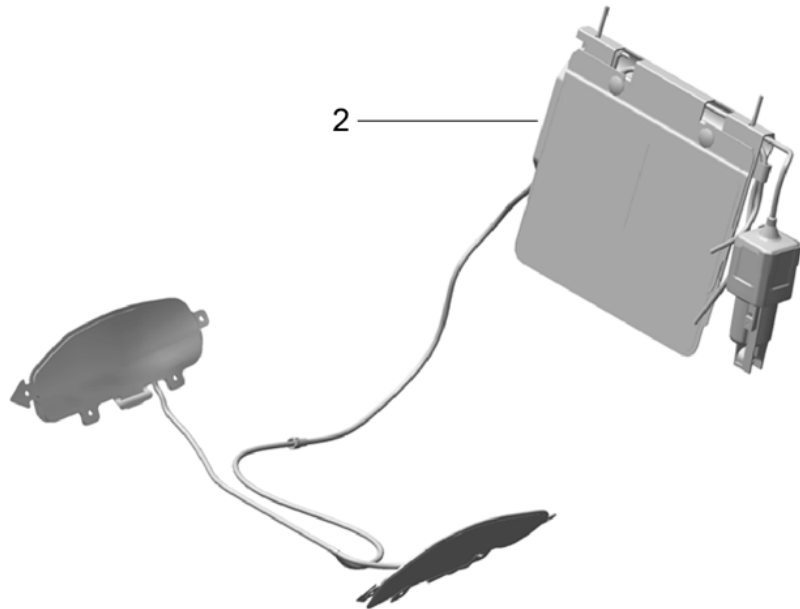

Model: 981-13

Model life 2012>>2016