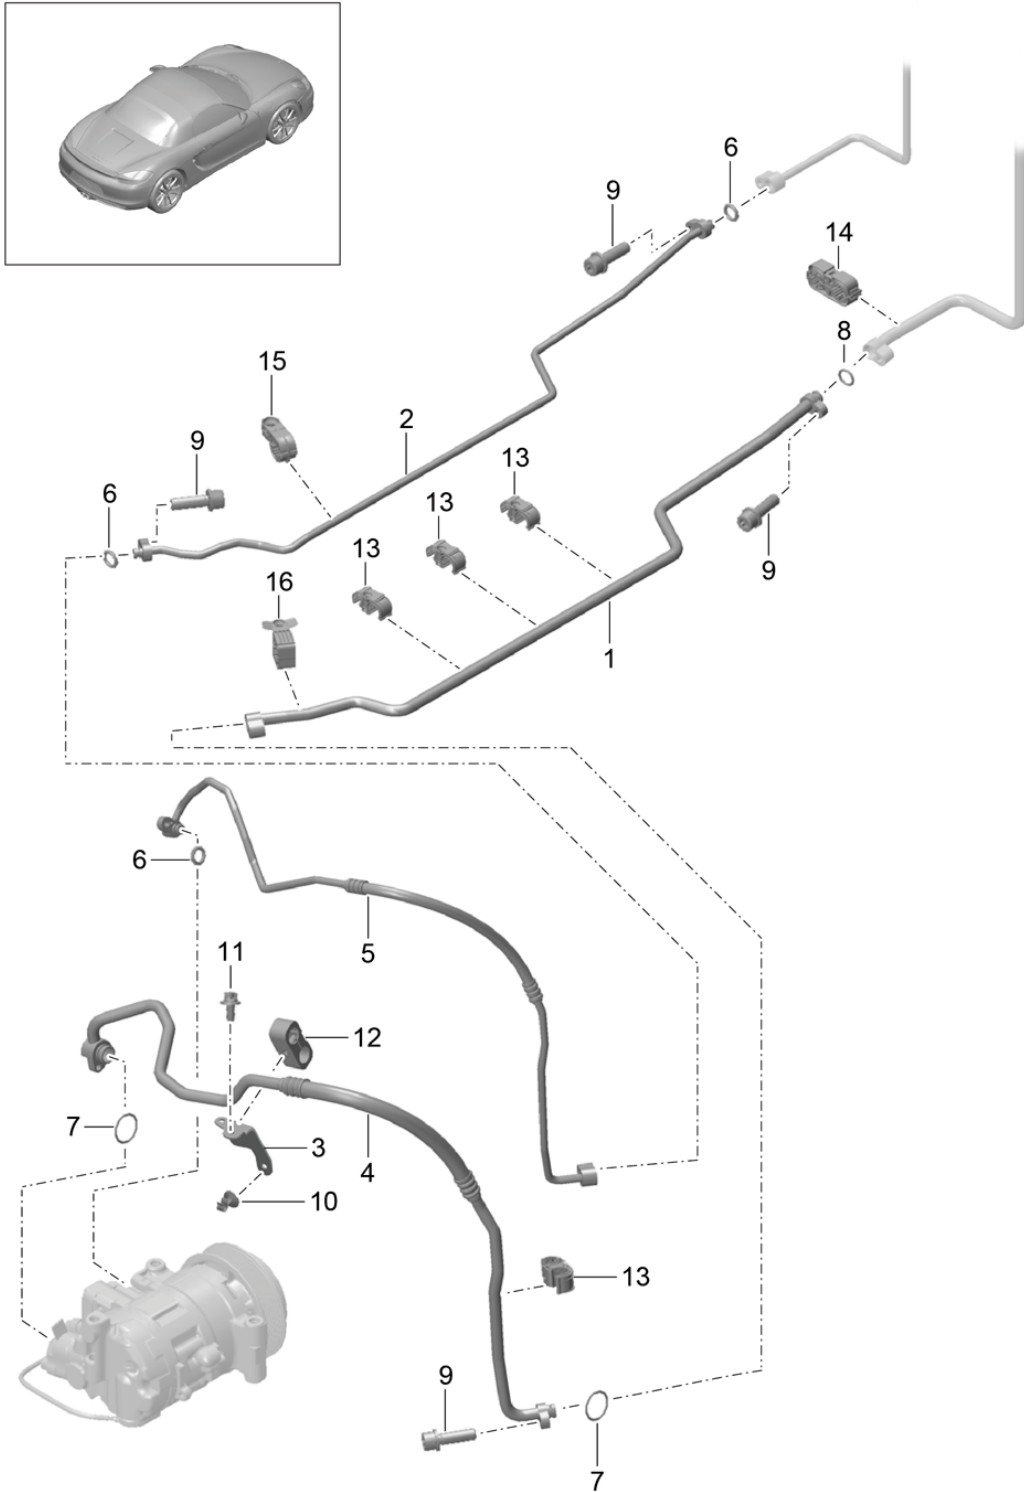

Model: 981-13

Model life 2012>>2016

Pos	Part Number	Description	Remark	Qty	Model
32	999 073 505 01	line panel screw ST4,8X16-C		2	
33	900 075 340 01	Bolt with washer M6x22		2	
35		suction line see illustration, item:	813-025,1	1	
36		Pressure line see illustration, item:	813-025,2	1	

Model: 981-13

Model life 2012>>2016