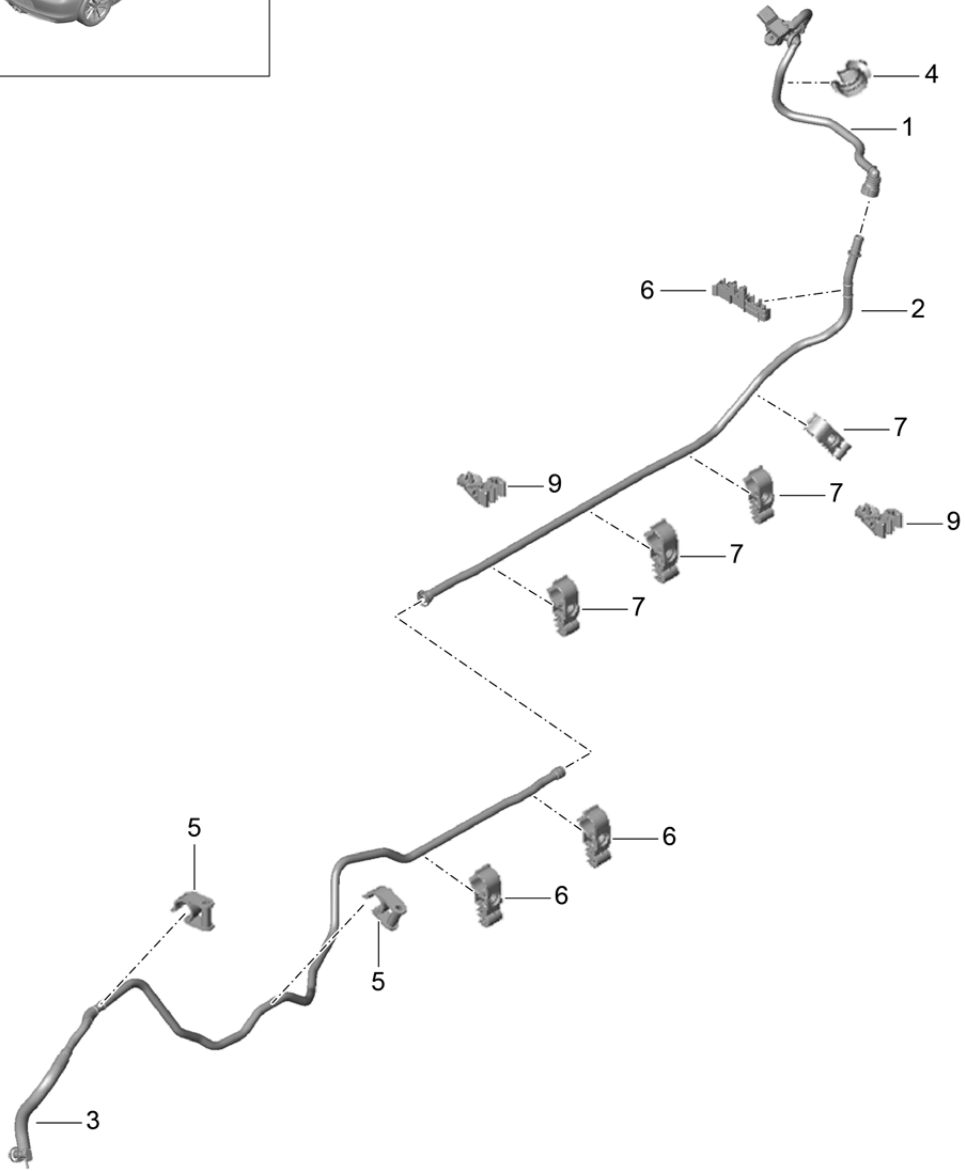

Model: 981-13

Model life 2012>>2016

Model: 981-13

Model life 2012>>2016

Pos	Part Number	Description	Remark	Qty	Model
		Vacuum line Brake servo	front center rear		
1	991 355 577 04	Vacuum line		1	
2	991 355 571 03	Vacuum line		1	
3	981 355 575 02	Vacuum line		1	
4	999 507 968 41	Clip 15,0		1	
5	999 591 964 40	Bracket 15,0		6	
6	991 355 507 01	Bracket		1	
7	991 355 512 01	Bracket Discontinued part		6	
(7)	991 355 512 02	Bracket		6	
9	991 355 510 02	Bracket		2