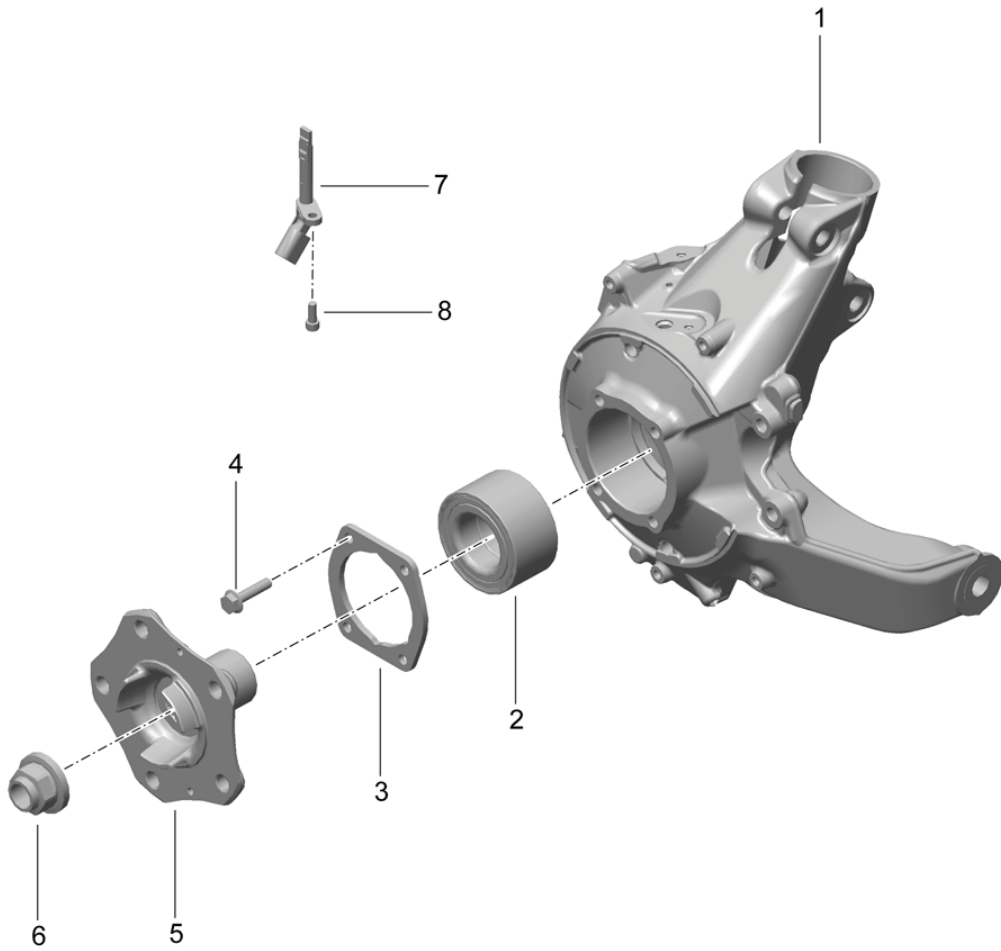

Model: 981-13

Model life 2012>>2016

Pos	Part Number	Description	Remark	Qty	Model
(1)	991 347 015 22	Steering column Intermediate steering shaft Steering column Discontinued part		1	PR:647
(1)	991 347 015 23	Steering column		1	PR:647
(1)	991 347 015 32	Steering column		1	PR:648
(1)	991 347 015 04	Steering column Discontinued part		1	PR:655
(1)	991 347 015 05	Steering column Vehicle Ident. No. Indicate		1	PR:655
(1)	991 347 015 14	Steering column		1	PR:656
2	4H0 907 705 K	Control unit for electrically adjustable steering column		1	PR:648,656
3	7PP 905 852 C	Control unit		1	PR:655,656
4	8E0 035 413	Hexagon socket head bolt M 5 X 10		2	PR:648,656
5	N 104 355 01	Hexagon nut M 8		4	
6	991 347 023 03	Intermediate steering shaft		1	PR:098
7	WHT 004 955 A	Torx socket head bolt M 8 X 30		2	
8	991 347 037 00	Bellows		1	
9	970 347 175 00	handle		1	PR:655,647
	970 347 175 00 1E0	Black			
10	N 104 066 02	Oval hexagon socket head bolt M 5 X 8		1	PR:655,647

Model: 981-13

Model life 2012>>2016