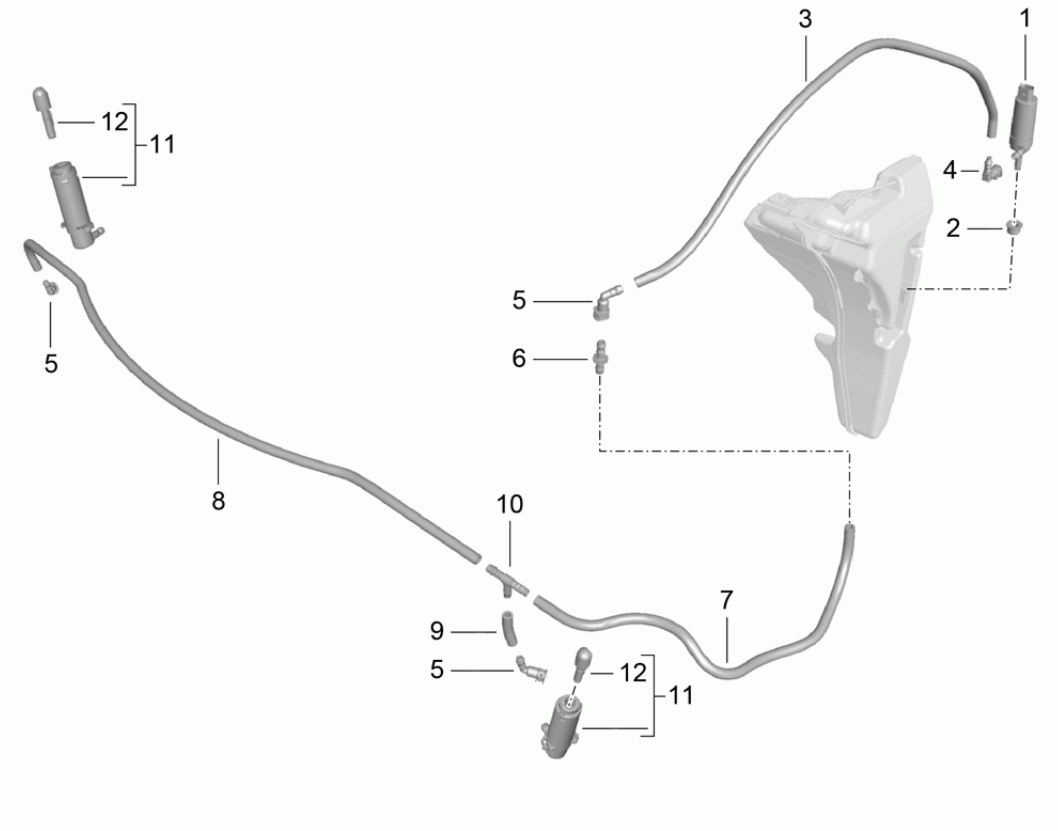

Model: 981-13

Model life 2012>>2016

Model: 981-13

Model life 2012>>2016

Pos	Part Number	Description	Remark	Qty	Model
1	958 624 502 00	Headlight washer system Pump for headlight- washer system		1	PR:288 PR:288
2	431 955 465 A	Seal		1	PR:288
-	000 043 204 79	Hose 8 X 3		*	
3			shorten to: 905 MM	1	
4	8E0 955 665	Elbow fitting		1	PR:288
5	997 628 205 00	Coupling		3	PR:288
6	991 628 208 00	Hose connector		1	PR:288
-	000 043 204 79	Hose 8 X 3		*	PR:288
7			shorten to: 600 MM	1	
8			shorten to: 1340 MM	1	
9			shorten to: 75 MM	1	
10	113 955 975 B	t-piece		1	PR:288
11	997 628 163 01	jet chromed		2	PR:288,-011
			with:		
(11)	991 628 167 00	Nozzle head jet Matt black		2	PR:288,011
			with:		
12	997 628 263 00	Nozzle head Nozzle head chromed		2	PR:288,-011
(12)	991 628 265 00	Nozzle head Matt black		2	PR:288,011
13	999 507 164 01	Cable fastener		7	PR:288
-	997 628 981 02	Cap primed for POS 11 + 12		2	PR:288,XUB