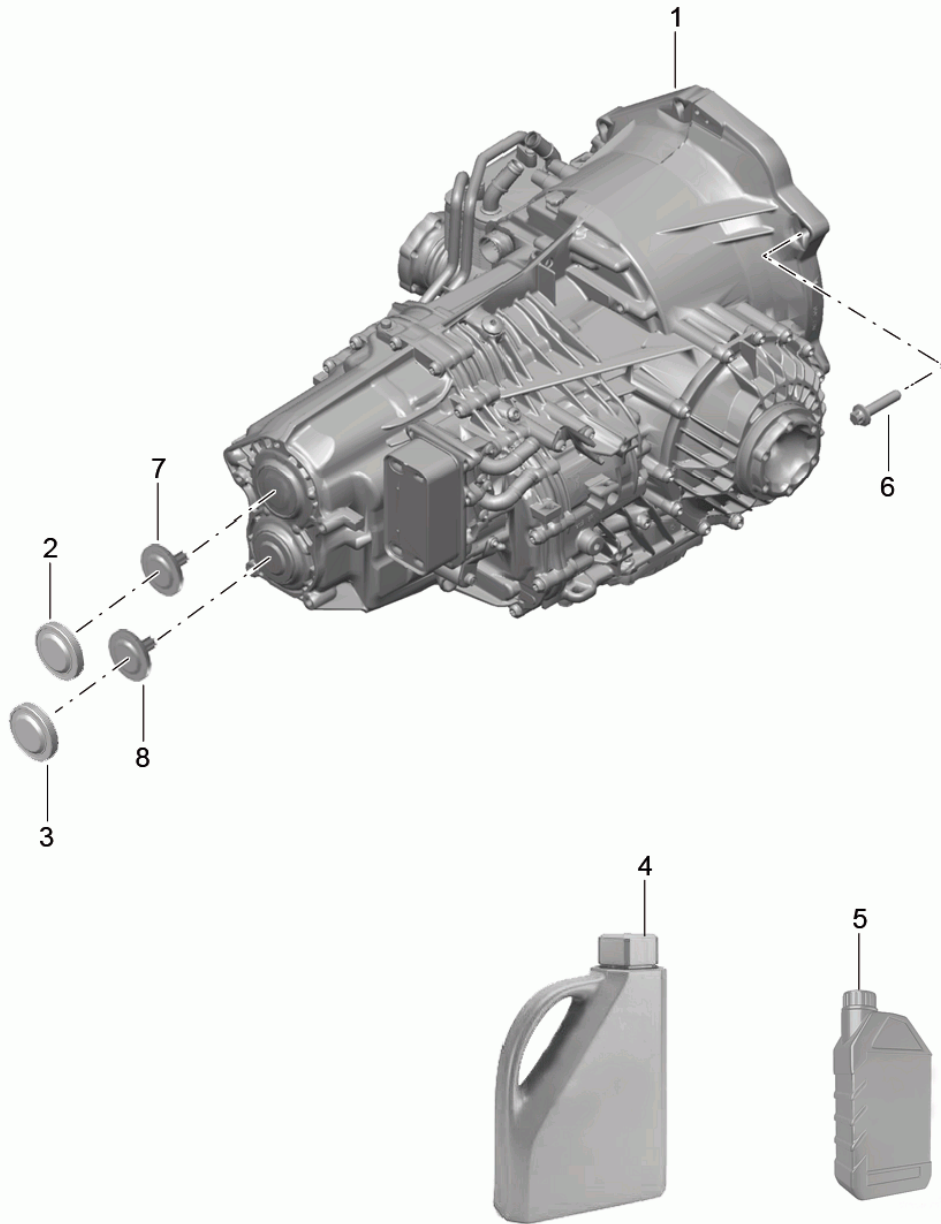

Model: 981-13

Model life 2012>>2016

Model: 981-13

Model life 2012>>2016

Pos	Part Number	Description	Remark	Qty	Model
		- PDK - Gearbox Replacement transmission Gearbox		1	CG205,CG225
1	9G2 300 011 05	Gearbox		1	CG205+ PR:219
1	9G2 300 011 AX	Gearbox		1	CG205+ PR:219
1	9G2 300 021 05	Gearbox		1	CG205+ PR:220
		with: limited slip differential			
1	9G2 300 021 AX	Gearbox		1	CG205+ PR:220
		with: limited slip differential			
1	9G2 300 011 25	Gearbox		1	CG225+ PR:219
1	9G2 300 011 BX	Gearbox		1	CG225+ PR:219 -"CN."
1	9G2 300 021 25	Gearbox		1	CG225+ PR:220
		with: limited slip differential			
1	9G2 300 021 BX	Gearbox		1	CG225+ PR:220
		with: limited slip differential			
2	9G1 321 360 00	End cap	rear	1	
		Gear housing			
3	9G2 321 361 00	End cap	rear	1	
		Gear housing			
4	000 043 207 30	Transmission fluid Pentosin FFL 3 20 LTR. Container		X	
(4)	000 043 207 29	Transmission fluid Pentosin FFL 3 1 LTR. Container		X	
5	000 043 204 20	Transmission fluid 75 W 90 MOBILUBE PTX AUSGLEICHSGETRIEBE 20 LTR. Container		X	
6	999 385 009 01	Hexagon head bolt BM 12 X 1,5 X 55		5	
7	9G2 302 377 00	seal ring		1	
		End cap			
8	9G1 302 375 00	seal ring		1	
		End cap