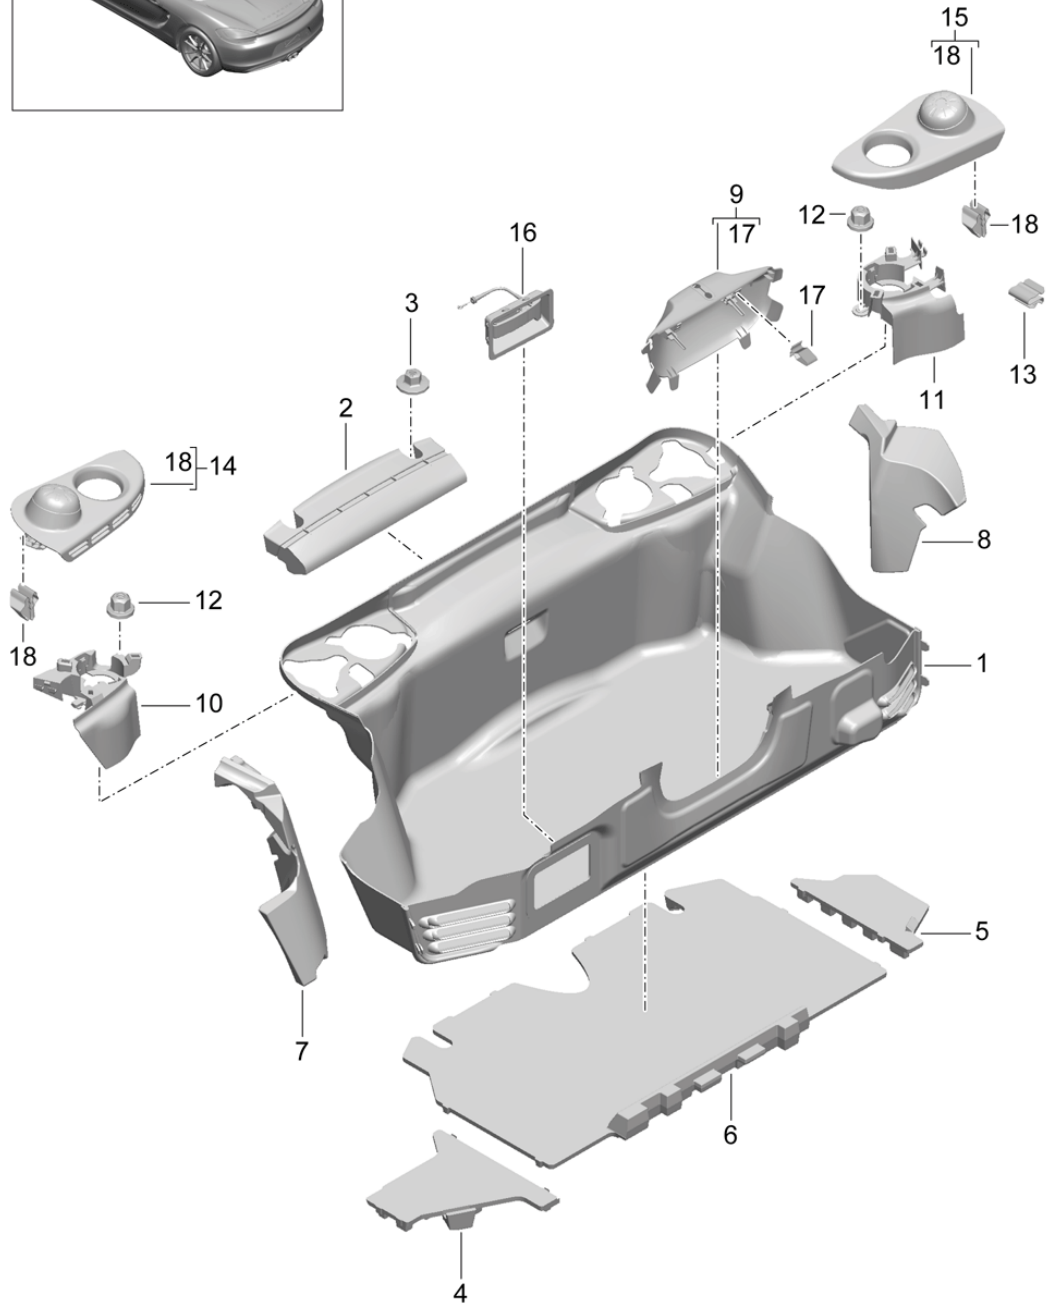

Model: 981-13

Model life 2012>>2016

Model: 981-13 Model life 2012>>2016

Pos	Part Number	Description	Remark	Qty	Model
(1)	981 551 053 01	Luggage compartment Carpet Trim	rear	1	PR:553
(1)	981 551 053 01 A31 981 551 053 04	Luggage compartment Black Carpet Trim		1	PR:553
2	981 551 053 04 A31 981 551 347 01	Luggage compartment Black Carpet Support		1	
3	999 049 032 40	Hexagon plastic collar nut		2	
4	981 551 765 00	shelf Carpet	left	1	
5	981 551 766 01	Luggage compartment shelf Carpet	right	1	
6	981 551 764 01	Luggage compartment shelf Carpet	center	1	
7	981 551 753 00	Luggage compartment Support	left	1	
8	981 551 754 00	Support	right	1	
(8)	981 551 754 01	Support	right	1	PR:140,475
9	981 551 251 02	cover - lock Luggage compartment		1	
10	981 551 251 02 1E0 981 551 377 02	Black Assembly frame Service Cup	left	1	
11	981 551 378 02	Assembly frame Service Cup	right	1	
12	999 049 033 40	Plastic nut T6/16,0		2	
14	981 551 381 00	Cover Service Cup	left	1	
15	981 551 381 00 1E0 981 551 382 00	Black Cover Service Cup	right	1	
16	981 551 382 00 1E0 997 504 087 00	Black Emergency operation Luggage compartment	rear	1	PR:553
17	999 507 681 01	Clip		2	
18	999 507 130 01	U-clip		3