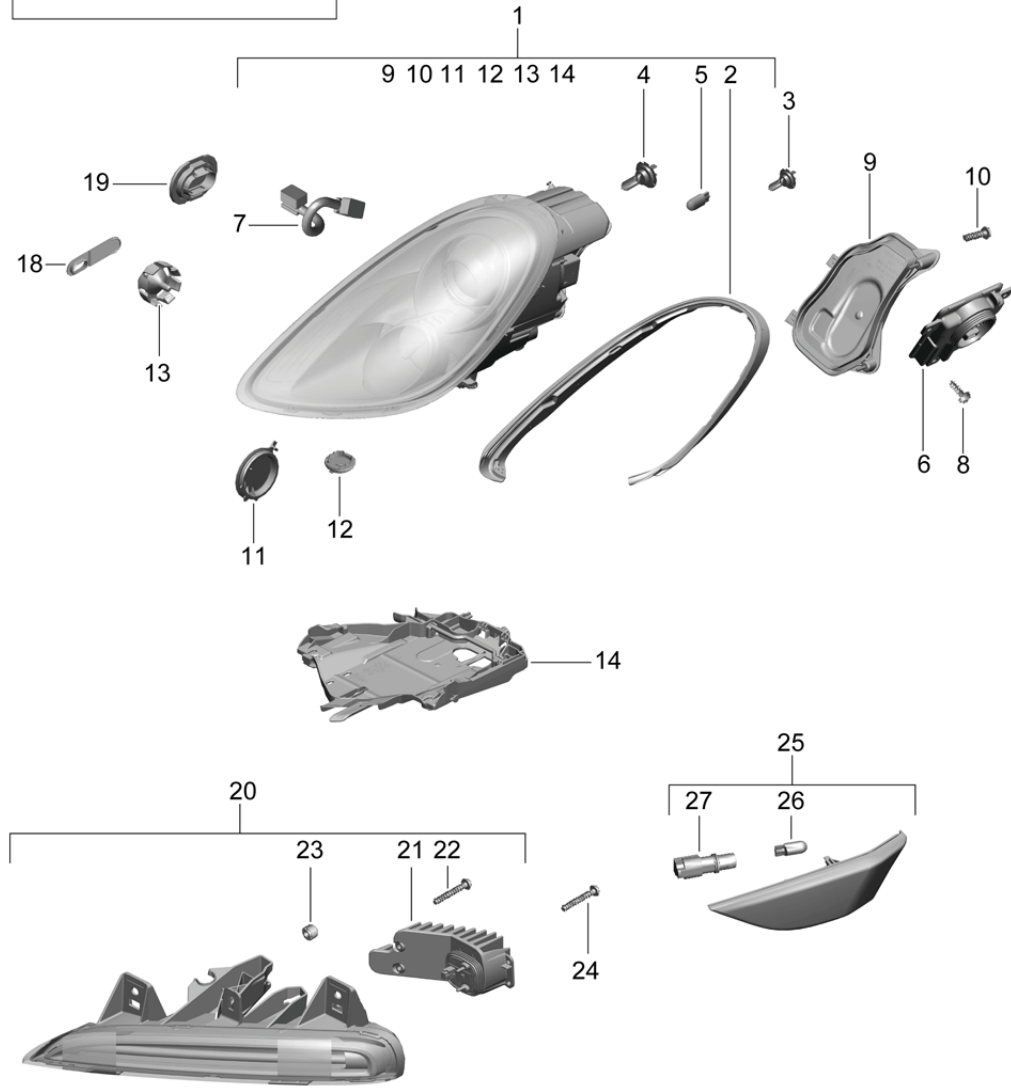

Model: 981-13

Model life 2012>>2016

Model: 981-13 Model life 2012>>2016

Pos	Part Number	Description	Remark	Qty	Model
-		Headlights Additional headlight Turn signal indicator side marker light Turn signal repeater Headlights			PR:601
(1)	981 631 225 05	Control unit Headlights without:	left	1	
(1)	981 631 226 05	Pos. 3 and Pos. 7 Headlights with:	right	1	
2	981 631 315 00	Pos. 3 and Pos. 7 Seal	left	1	
(2)	981 631 316 00	Seal	right	1	
4	999 631 133 91	Halogen bulb H 7		2	
5	999 631 305 90	bulb HY21W		2	
6	8K0 941 597 F	Control unit for gas discharge lamp		2	
8	999 919 159 09	fillister hd. bolt 4,0 X 12,0		6	
11	991 631 313 00	Protective hood High beam and Turn signal indicator ventilation valve		4	
12	997 631 267 01	Cap		2	
13	991 631 927 00	adjusting screw		2	
14	981 631 201 00	Mounting for main beam headl.	left	1	
(14)	981 631 202 00	Mounting for main beam headl.	right	1	
18	993 631 170 03	Bungs		4	
19	997 631 127 00	Bungs		2	
-		Additional headlight			
20	981 631 151 03	Additional headlight	left	1	PR:605
(20)	981 631 152 03	Additional headlight	right	1	PR:605
21	981 631 251 00	LED module		1	PR:605
(21)	981 631 252 00	Position light LED module		1	PR:605
22	997 631 297 00	Position light Screw		4	
23	987 631 291 00	Cover cap		2	
24	999 919 246 01	fillister hd. bolt 6,0 X 18,0		6	
25	991 631 157 02	side marker light	left	1	
(25)	991 631 158 02	side marker light	right	1	
26	900 631 019 90	Glass-base bulb 3 W white		2	
27	991 631 331 00	Bulb holder		2