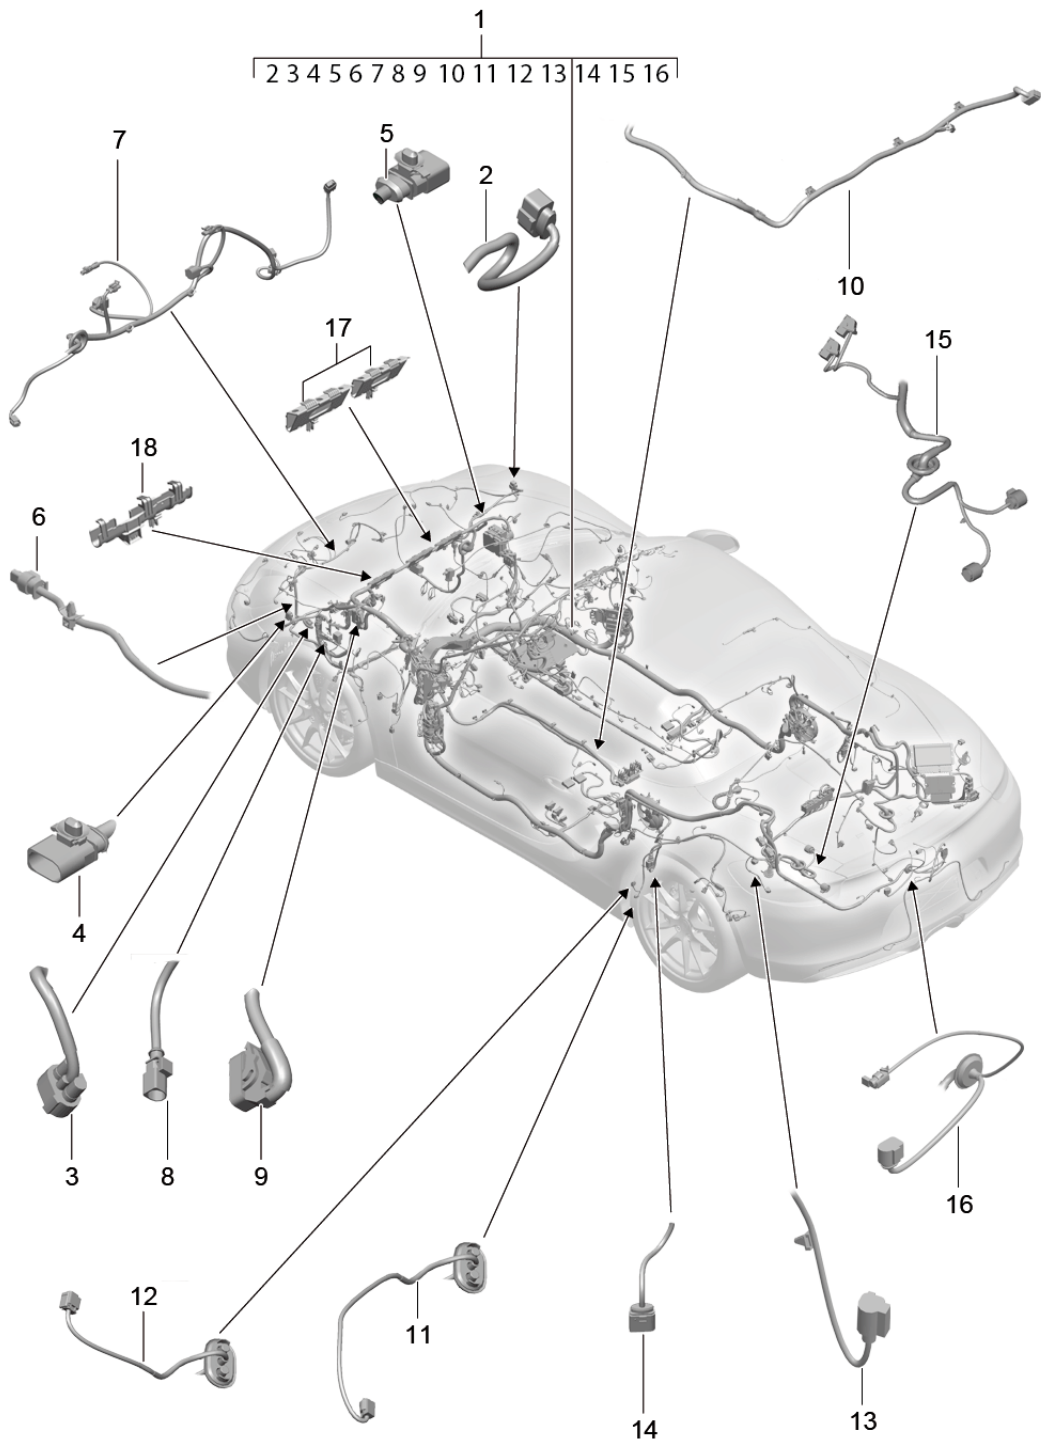

Model: 981-13

Model life 2012>>2016

Model: 981-13

Model life 2012>>2016

Pos	Part Number	Description	Remark	Qty	Model
1	981 612 901 00	Wiring looms Passenger compartment and part section wiring harness Wire set		1	
		Passenger compartment * Part number must be ordered * manually by indicating * vehicle ID number.			
2	991 612 920 00	Wire set part section wiring harness Headlights modify in workshop	left right	1	
3	991 612 921 00	Wire set part section wiring harness Fan	left right	1	
4	991 612 922 00	Radiator modify in workshop Wire set part section wiring harness Connection point	left front	1	PR:-625
5	991 612 937 00	Trim modify in workshop Wire set part section wiring harness Connection point	right front	1	
6	991 612 923 00	Trim modify in workshop Wire set part section wiring harness Sensor	front left right	1	
7	991 612 924 00	Airbag and modify in workshop Wire set part section wiring harness Front end modify in workshop	lhd	1	PR:098,-456
8	991 612 926 00	Wire set part section wiring harness Connection point Front axle and modify in workshop	left right	2	
9	991 612 940 00	Wire set part section wiring harness Control unit Hydraulic unit modify in workshop		1	
10	991 612 925 00	Wire set part section wiring harness Control unit tyre pressure control system modify in workshop		1	PR:482,483
12	991 612 928 00	Wire set part section wiring harness Aerial tyre pressure control system Wheel housing and modify in workshop	rear left right	1	PR:482,483
13	981 612 929 00	Wire set part section wiring harness	left right	1