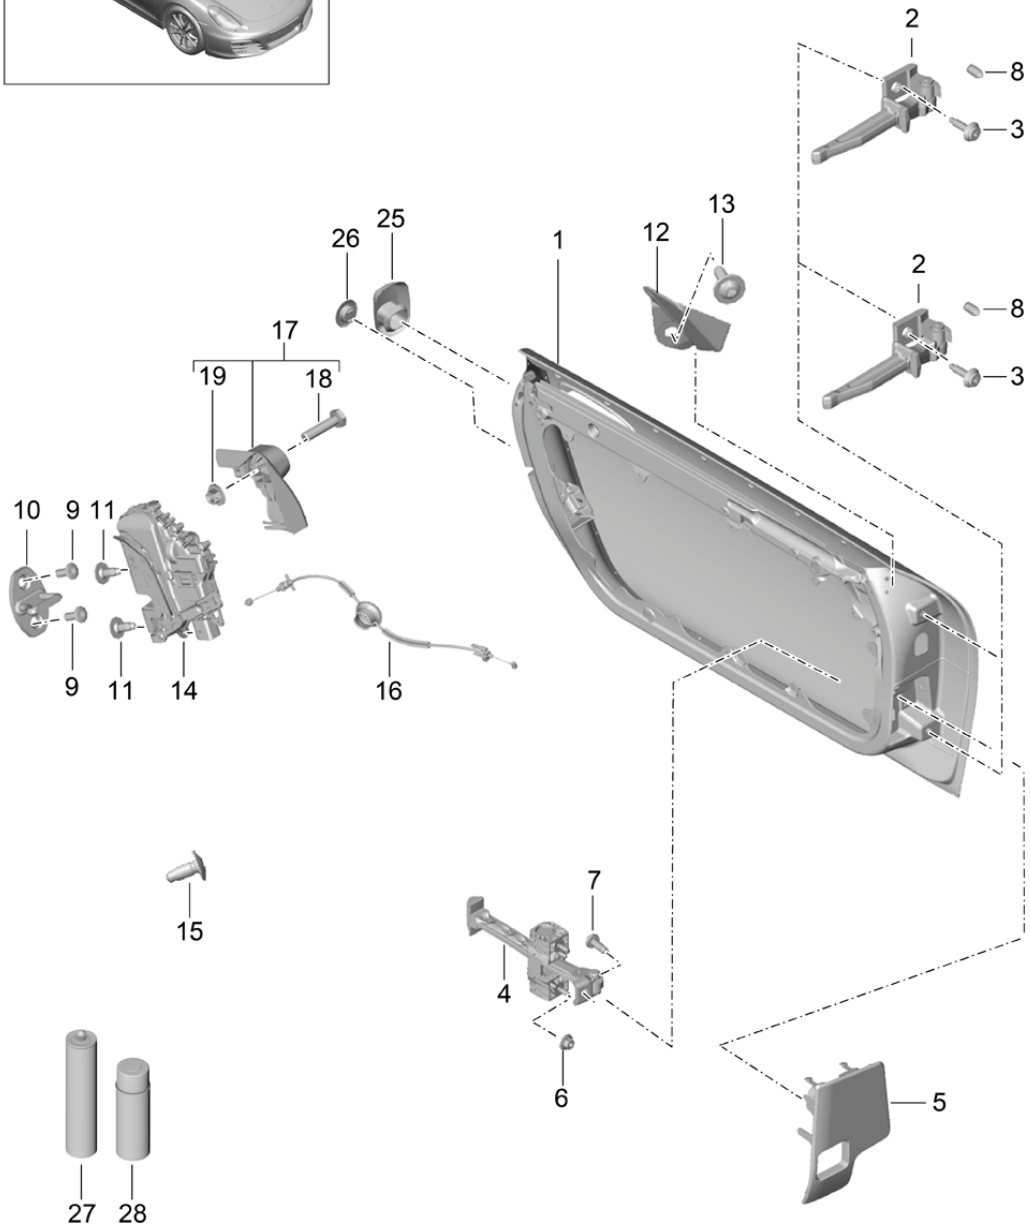

Model: 981-13

Model life 2012>>2016

Model: 981-13

Model life 2012>>2016

Pos	Part Number	Description	Remark	Qty	Model
1	981 531 911 03	Door shell Installation parts Door lock Door shell	left also use: 000 043 305 32	1 1	
1	981 531 911 03 GRV 981 531 911 05	Discontinued part primed Door shell	left also use: 000 043 305 32	1 1	
(1)	981 531 911 05 GRV 981 531 912 03	primed Door shell	right also use: 000 043 305 32	1 1	
(1)	981 531 912 03 GRV 981 531 912 05	Discontinued part primed Door shell	right also use: 000 043 305 32	1 1	
2	981 531 912 05 GRV 991 531 319 00	primed Hinge	left	2	
(2)	991 531 320 00	Hinge	right	2	
3	999 073 192 01	Socket head bolt M 8 X 33		2	
4	991 537 151 00	Door catch		2	
6	999 076 042 01	Hexagon nut M 6		4	
7	999 073 138 01	flat round head bolt M 8 X 25		2	
8	958 537 947 00	Cover cap Hinge		4	
9	N 910 174 01	countersunk multi-point socket head bolt M 8 X 22		4	
10	3C0 837 767 A	Striker		2	
11	WHT 000 439	flat round head bolt M 8 X 20		2	
12	981 537 831 00	Support Wing	left	1	
(12)	981 537 831 00 1E0 981 537 832 00	Black Support Wing	right	1	
13	981 537 832 00 1E0 999 073 322 02	Black fillister hd. bolt M6X20-SC		1	
(14)	8J1 837 015 D	Door lock	left lhd	1	PR:098,072, 553
(14)	8J1 837 016 D	Door lock	right lhd	1	PR:098,-534
(14)	8J1 837 016 D	Door lock	right lhd	1	PR:098,072, 553
15	WHT 003 688	fillister head bolt (combi.) M8X16		4	
16	991 537 319 00	Bowden cable Door lock		2	
17	991 537 045 01	door lock cover (drivers side)	lhd	1	PR:098
18	N 010 218 13	Hexagon bolt M 6 X 25		1	
19	999 084 212 03	Hexagon nut M 6		1	
25	9P1 837 111	Cover Door frame		1	
26	9P1 837 111 1E0 9P1 837 111 A	Black Cover Emergency operation Door frame		1	