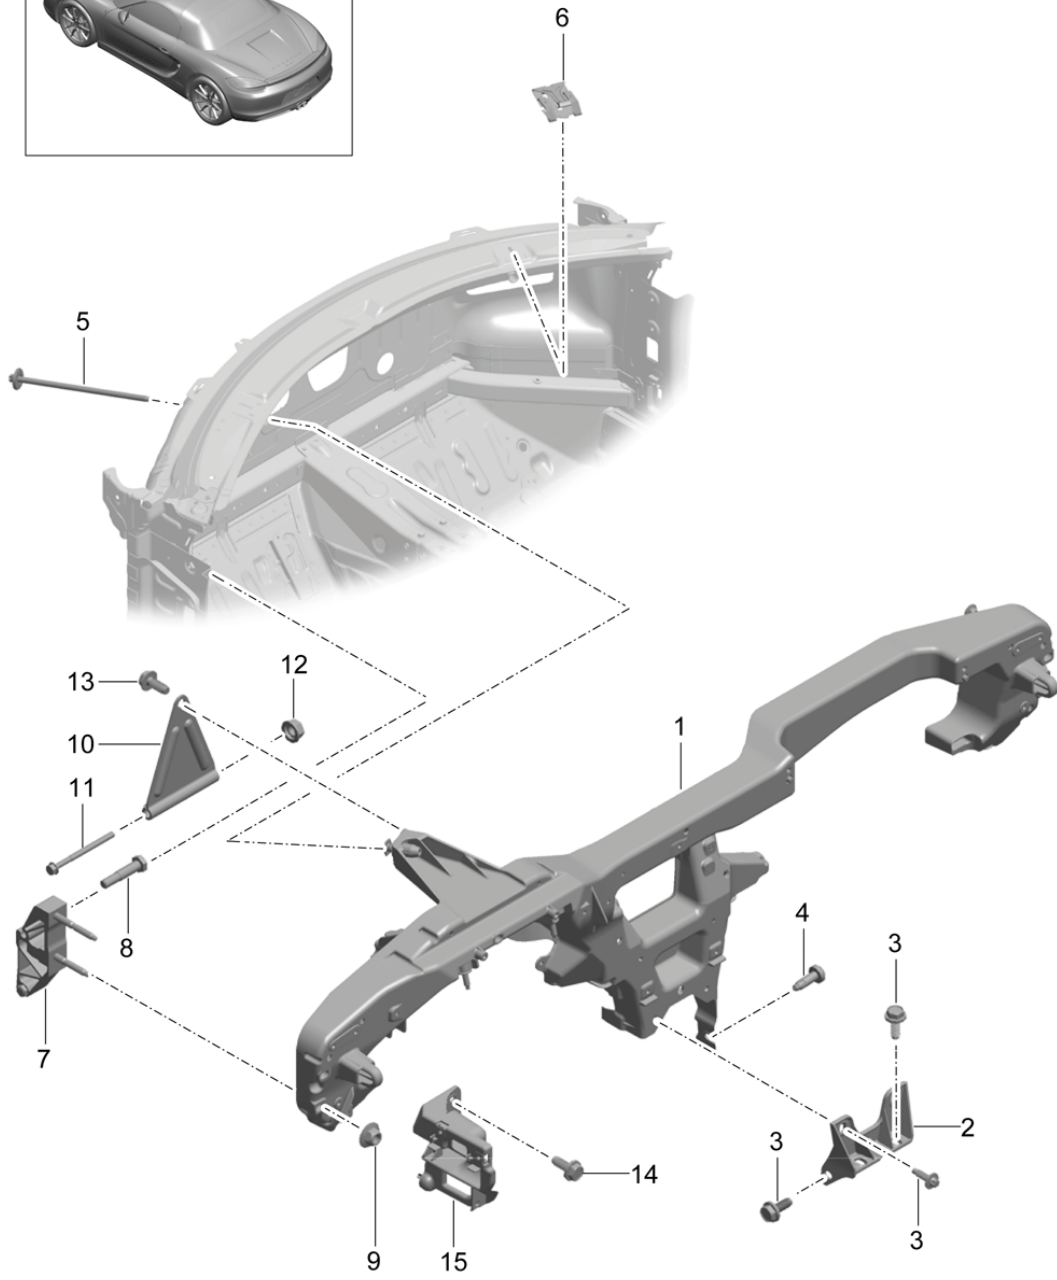

Model: 981-13

Model life 2012>>2016

Pos	Part Number	Description	Remark	Qty	Model
(9)	991 552 204 07 N12 991 552 204 92	Carrera Red Glove box (complete) Alcantara	-NG lhd	1	PR:098,975
10	991 552 204 92 2W0 996 552 813 00	Black Pen holder	-GQ,GR,GW,99	2	
11	999 507 556 01	panel nut M5		1	
12	999 702 560 40	Grommet		X	
13	999 702 559 40	Grommet		X	
14		Wire set Glove box		1	
15		see illustration: Glove box light see illustration:	902-015 903-004	1	
16	996 552 915 01	Lock cylinders Glove box Vehicle Ident. No. Indicate		1	
17	999 919 278 01	Hexagon head bolt 6 X 20		2	
18	991 552 705 00	Dummy cover Switch-off Airbag		1	
19	991 552 601 00	Trim Multimedia interface		1	
20	991 552 601 00 1E0	Black Plug socket		1	
21		see illustration: Socket or clamping ring see illustration:	911-000 903-005	1	
(22)	991 552 414 01	Trim Footwell (passenger side)		1	
23	1H0 819 943	round hd. screw Mount Trim Footwell		X	
24	955 552 107 00	Retaining clip		1	
25	999 702 559 40	Grommet		3	
26	991 552 484 00	Damper Glove box	lhd	1	PR:098
27	991 552 803 00	Pin Mount Damper		1	

Model: 981-13

Model life 2012>>2016