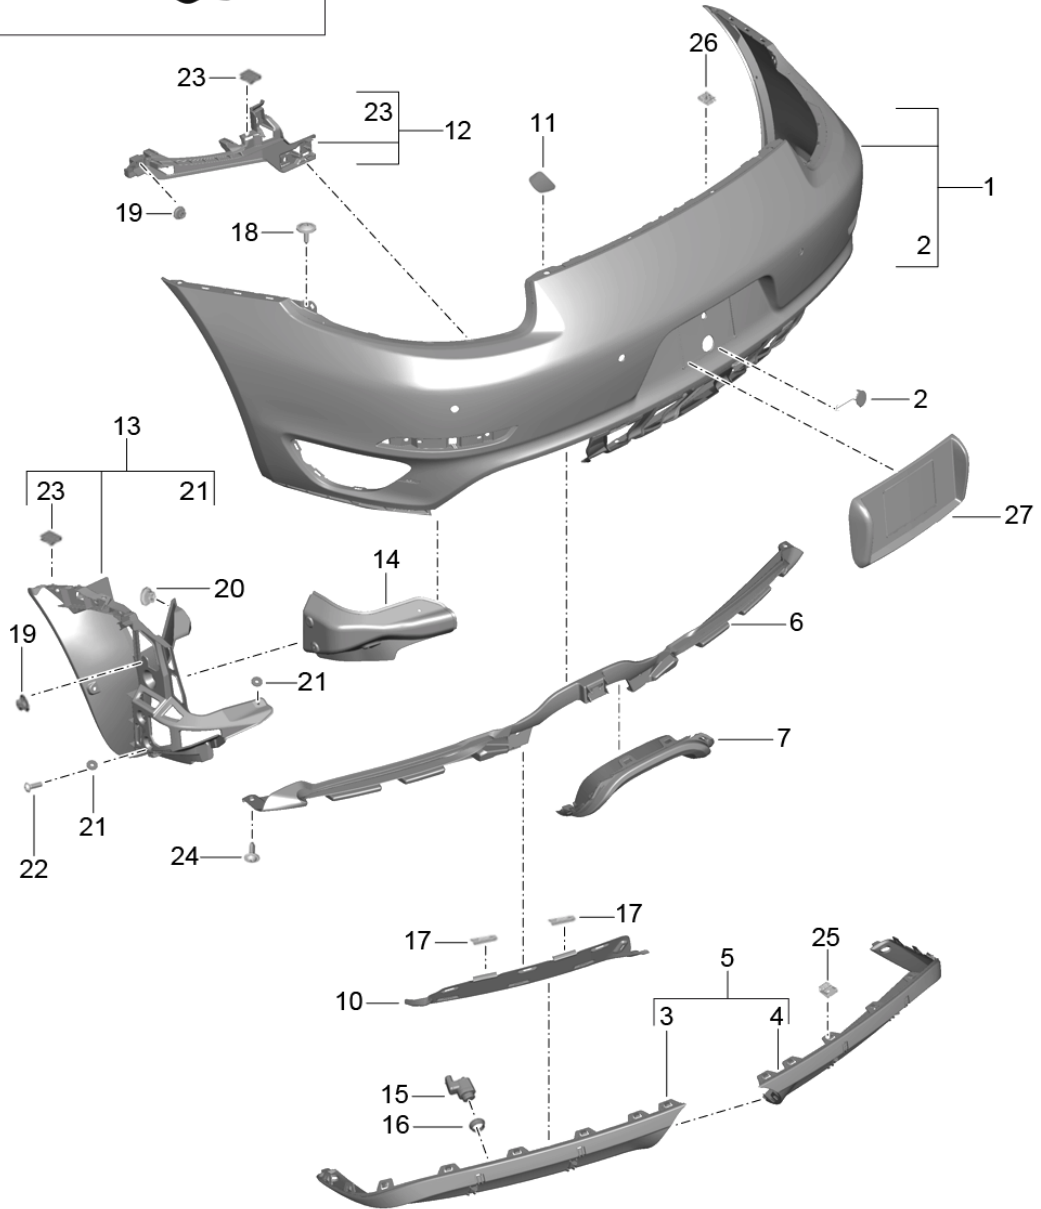

Model: 981-13

Model life 2012>>2016

Pos	Part Number	Description	Remark	Qty	Model
25	999 507 856 01	panel nut M6		2	
26	999 507 309 02	panel nut ST 4,8		2	
27	981 505 675 05	Attachment Trim primed		1	PR:553
28	981 505 825 01	Support Trim	left rear	1	
(28)	981 505 826 01	Support Trim	right rear	1	
29		Assembly kit Number plate see illustration:	802-001	1	

Model: 981-13

Model life 2012>>2016