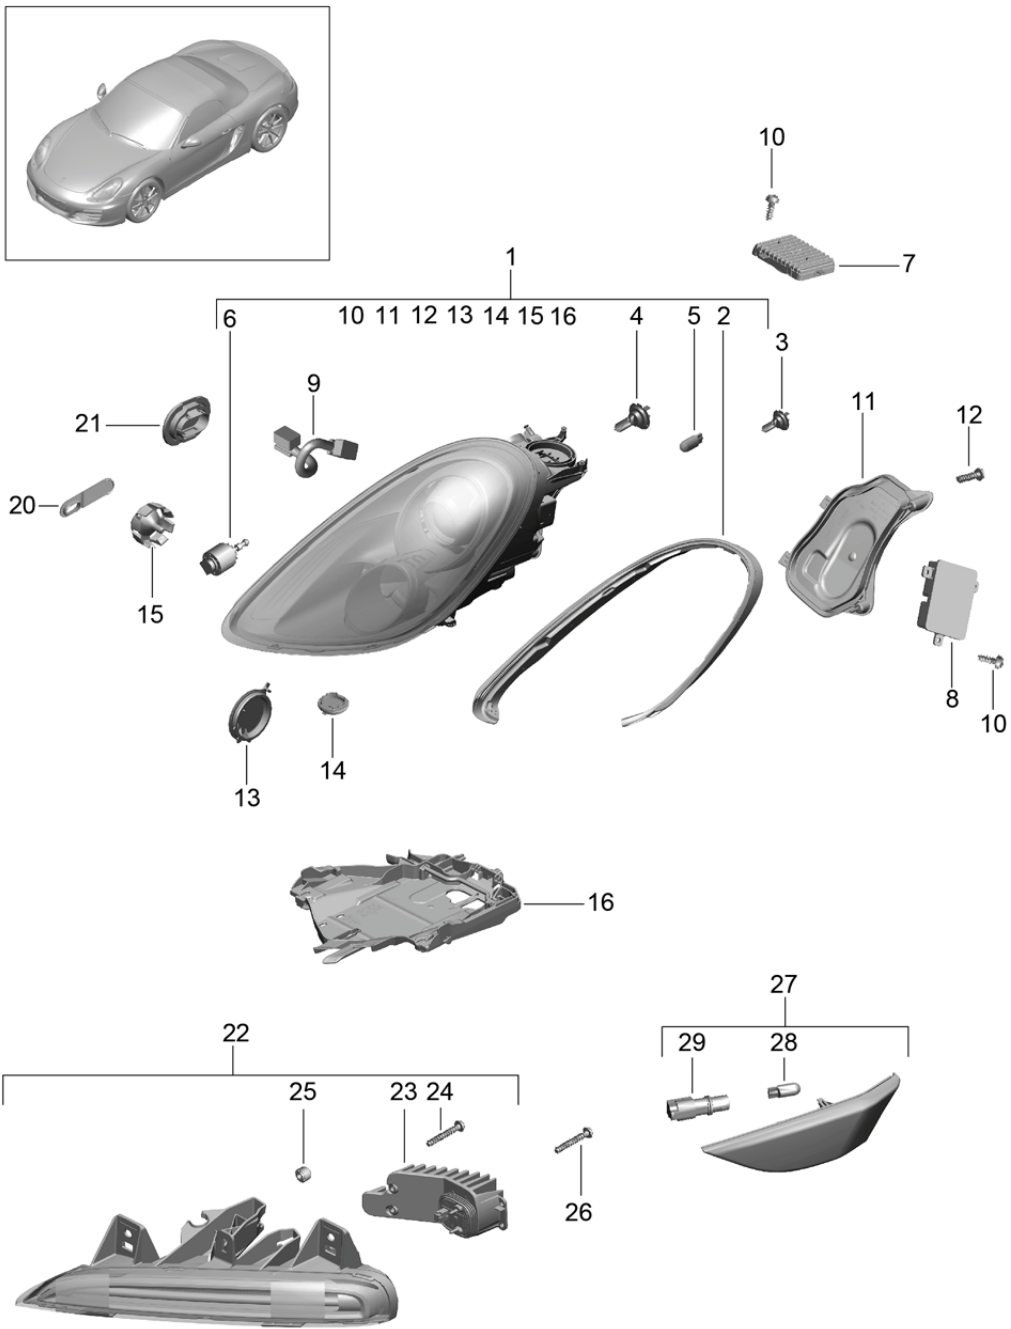

Model: 981-13

Model life 2012>>2016

Model: 981-13 Model life 2012>>2016

Pos	Part Number	Description	Remark	Qty	Model
-		Headlights with: Dynamic cornering light Additional headlight Turn signal indicator side marker light Turn signal repeater Headlights without: Control unit and bulb XENON			PR:603,620
(1)	981 631 235 04	Headlights	left	1	PR:603
(1)	981 631 265 00	Headlights Black	left	1	PR:620
(1)	981 631 236 04	Headlights	right	1	PR:603
(1)	981 631 266 00	Headlights Black	right	1	PR:620
2	981 631 315 00	Seal	left	1	
(2)	981 631 316 00	Seal	right	1	
3	999 631 070 90	Gas discharge lamp D3S		2	
4	999 631 133 91	Halogen bulb H 7		2	
5	999 631 305 90	bulb HY21W		2	
6	991 631 327 02	Servomotor Headlight range control		2	
6	991 631 327 03	Servomotor Headlight range control		2	PR:620
7	991 618 321 04	Control unit Headlight range control		2	
(7)	991 618 321 18	Control unit Headlight range control		2	PR:620
8	991 618 323 03	Control unit		2	
9	991 631 323 00	Connecting line		2	
10	999 919 159 09	fillister hd. bolt 4,0 X 12,0		12	
11	981 631 311 00	Protective hood	left	1	
11	981 631 311 01	Protective hood	left	1	PR:620
(11)	981 631 312 00	Protective hood	right	1	
(11)	981 631 312 01	Protective hood	right	1	PR:620
12	991 631 377 00	Screw		8	
13	991 631 313 00	Protective hood High beam and Turn signal indicator ventilation valve		4	
14	997 631 267 01	ventilation valve		2	
15	991 631 927 00	Cap adjusting screw		2	
16	981 631 201 00	Mounting for main beam headl.	left	1	
(16)	981 631 202 00	Mounting for main beam headl.	right	1	
20	991 631 101 00	Bungs		4	
21	997 631 127 00	Bungs		2	
-		Additional headlight			
22	981 631 151 03	Additional headlight	left	1	PR:605
(22)	981 631 187 00	Additional headlight	left	1	PR:605,011
(22)	981 631 152 03	Additional headlight	right	1	PR:605
(22)	981 631 188 00	Additional headlight	right	1	PR:605,011
23	981 631 251 00	LED module Position light		1	PR:605
(23)	981 631 252 00	LED module		1	PR:605