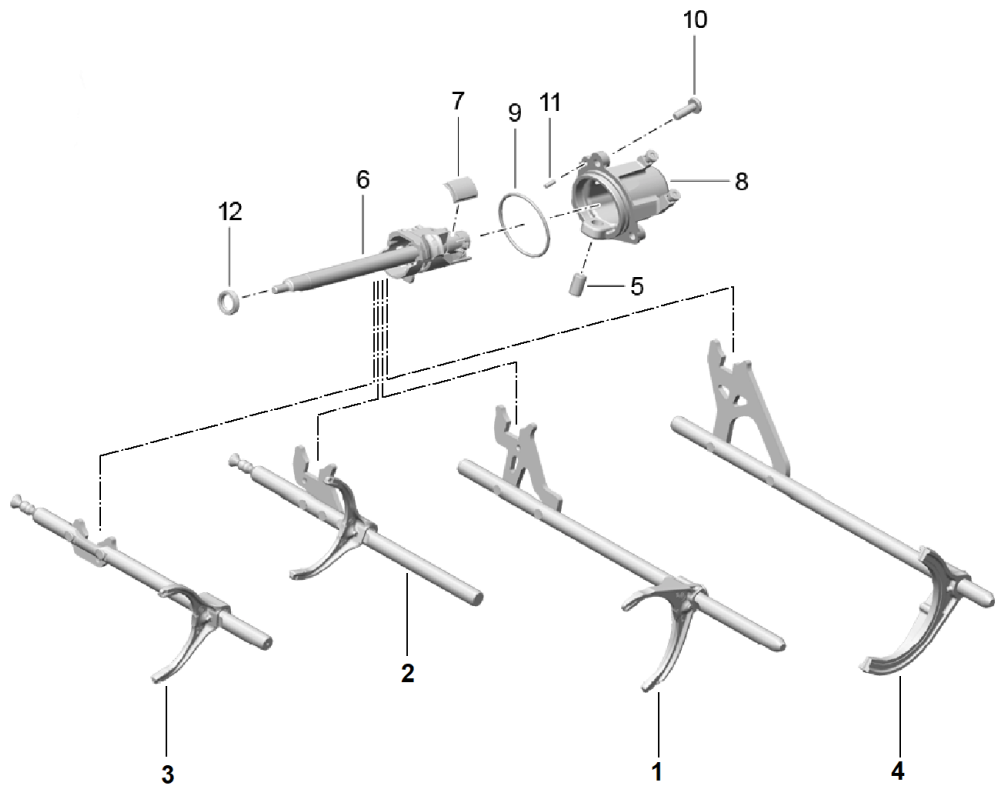

Model: 981-13

Model life 2012>>2016

Model: 981-13

Model life 2012>>2016

Pos	Part Number	Description	Remark	Qty	Model
		Manual gearbox Selector mechanism Shift rods			G8200 ,G8220
1	981 303 010 00	selector shaft		1	
2	981 303 013 00	1st / 2nd gear selector shaft		1	
3	981 303 015 00	3rd/4th gear selector shaft		1	
4	9A7 311 558 00	5th and 6th gear selector shaft		1	
6	981 303 283 00	Reverse gear Sleeve		1	
7	981 303 121 01	shift rod		1	
8	981 303 321 00	Magnet		1	
9	981 301 063 00	Cover for selector shaft		1	
10	010 409 580	O-ring Cover		1	
11	981 307 850 00	flat round head bolt		3	
12	981 301 801 00	Cylinder pin Cover		1	
13	012 301 457 B	Shaft oil seal		1	
14	012 301 457 C	Shaft oil seal		1	
15	981 303 051 00	flywheel Selector mechanism		1	