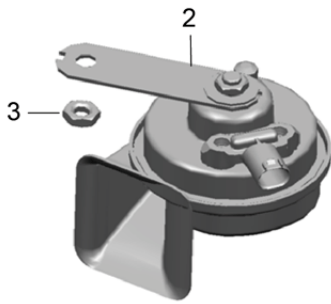

Model: 981-13

Model life 2012>>2016

Model: 981-13

Model life 2012>>2016

Pos	Part Number	Description	Remark	Qty	Model
1	991 635 149 01	Fanfare Signal horn Fanfare High-pitched		1	
(1)	991 635 159 00	Fanfare High-pitched	with:	1	
2	991 635 150 01	Fanfare Low-pitched	also use: 991 612 947 00	1	
(2)	991 635 160 00	Fanfare Low-pitched	with:	1	
-	991 612 947 00	Adapter cable for 991 635 159 00 991 635 160 00	also use: 991 612 947 00	1	
3	N 106 092 04	Hexagon collar nut M 8		2	
4	9P1 951 101	Signal horn for alarm system	use if required: 9P1 998 003 A	1	PR:534,544
5	1K8 951 605 B	Alarm horn		1	PR:536
6	991 637 419 01	Bracket		1	PR:536
7	N 902 955 02	Hexagon collar nut M 8		1	PR:536
8	900 378 176 01	Hexagon bolt M 8 X 20		1	PR:534,544
9	9P1 998 003 A	Wire set Modification kit Signal horn		1	PR:534,544