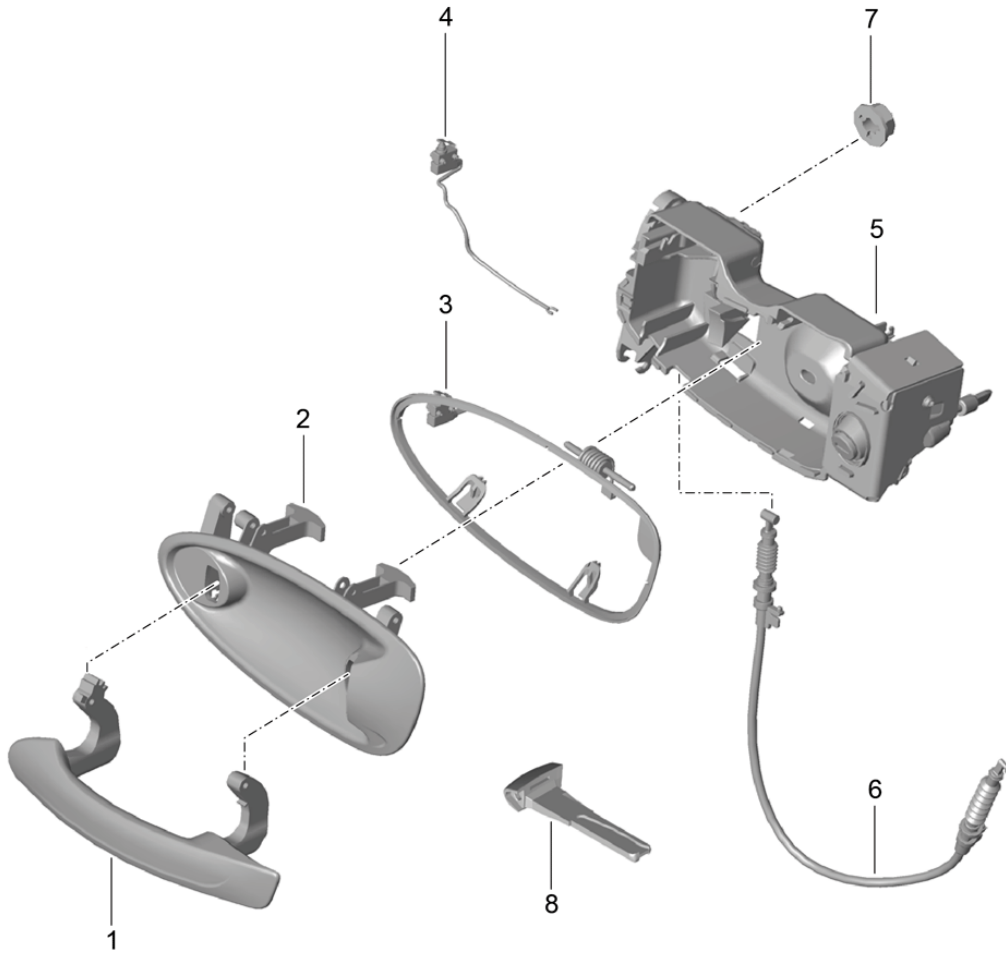

Model: 981-13

Model life 2012>>2016

Model: 981-13 Model life 2012>>2016

Pos	Part Number	Description	Remark	Qty	Model
1	991 537 613 02	Door handle Door handle Basic primed	left	1	
(1)	991 537 614 02	Door handle Basic primed	right	1	
1	991 537 613 03	Door handle 'Keyless Entry (KESSY)' primed	left	1	PR:625
(1)	991 537 614 03	Door handle 'Keyless Entry (KESSY)' primed	right	1	PR:625
2	981 537 645 02	Handle liner primed	left	1	
(2)	981 537 646 02	Handle liner primed	right	1	
3	981 537 445 01	Assembly kit	left	1	
(3)	981 537 446 01	Assembly kit	right	1	
4	991 613 171 00	Micro switch Basic		1	
(4)	991 613 181 00	Micro switch 'Keyless Entry (KESSY)'		1	PR:625
5	981 538 911 02	Bracket Door handle, exterior	left lhd	1	PR:098
		with:			
(5)	981 537 064 01	Lock cylinders UND 1 ERSATZSCHLÜSSEL Vehicle Ident. No. Indicate Bracket Door handle, exterior Without lock cylinder	right lhd	1	PR:098
6	991 537 419 00	Bowden cable		2	
7	900 380 015 01	Door handle, exterior Hexagon nut M 6		2	
8	958 538 916 00	emergency key with stipulated lock number		X	
9	991 537 723 01	State lock number Door handle 'Keyless Entry (KESSY)' strip primed	left	1	PR:625
(10)	991 537 724 01	D - MJ 2014>> Door handle 'Keyless Entry (KESSY)' strip primed D - MJ 2014>>	right	1	PR:625