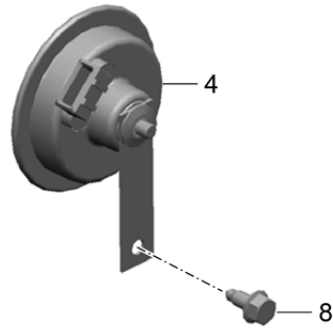

Model: 981-13

Model life 2012>>2016

Model: 981-13

Model life 2012>>2016

Pos	Part Number	Description	Remark	Qty	Model
1	991 635 149 01	Fanfare Signal horn Fanfare High-pitched		1	
(1)	991 635 159 00	Fanfare High-pitched	with:	1	
2	991 635 150 01	Fanfare Low-pitched	also use: 991 612 947 00	1	
(2)	991 635 160 00	Fanfare Low-pitched	with:	1	
-	991 612 947 00	Adapter cable for 991 635 159 00 991 635 160 00	also use: 991 612 947 00	1	
3	N 106 092 04	Hexagon collar nut M 8		2	
4	9P1 951 101	Signal horn for alarm system	use if required: 9P1 998 003 A	1	PR:534,544
5	1K8 951 605 B	Alarm horn		1	PR:536
6	991 637 419 01	Bracket		1	PR:536
7	N 902 955 02	Hexagon collar nut M 8		1	PR:536
8	900 378 176 01	Hexagon bolt M 8 X 20		1	PR:534,544
9	9P1 998 003 A	Wire set Modification kit Signal horn		1	PR:534,544