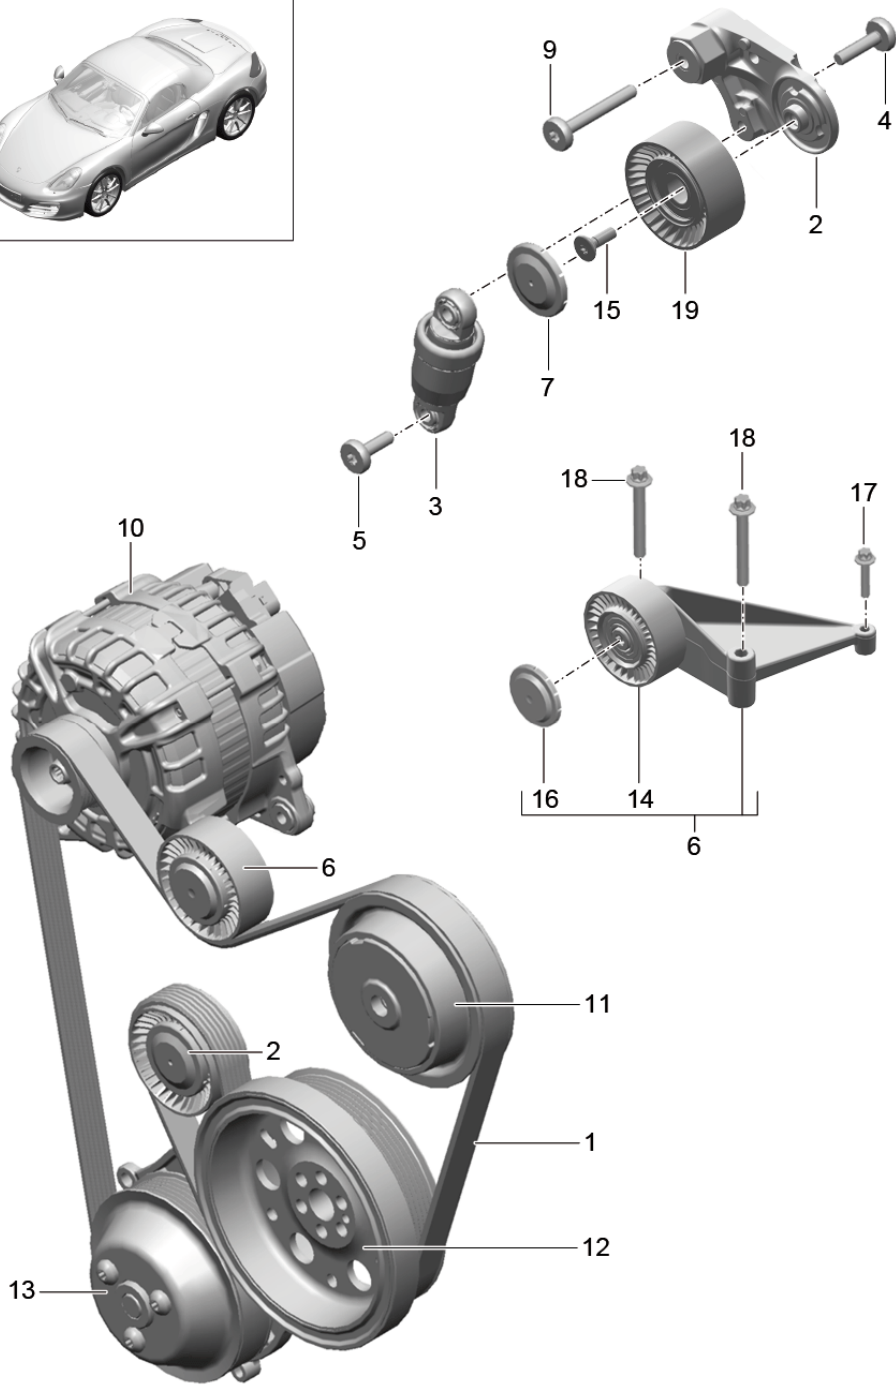

Model: 981-13

Model life 2012>>2016

Model: 981-13

Model life 2012>>2016

Pos	Part Number	Description	Remark	Qty	Model
1	9A1 102 218 00	Belt tensioner v-belt		1	
2	9A1 102 211 01	v-belt lever		1	
2	9A2 102 211 00	Tensioning roller No longer use the part here lever Tensioning roller		1	
		also use:	9A1 102 212 00 999 073 579 01 948 102 839 00		
3	948 102 261 00	tensioner		1	
4	999 073 246 09	Hydraulic Torx screw		1	
5	999 073 412 01	M 8 X 33 Torx screw		1	
6	9A1 102 030 01	M 8 X 26 Console		1	
		with:			
7	948 102 839 00	track roller		1	
9	999 073 411 01	Protective cap Hexagon socket flat head bolt		1	
10		M 8 X 60 Alternator			
11		see illustration: pulley	902-005		
12		Compressor see illustration:	813-015		
13		pulley Crankshaft see illustration:	102-000		
14		pulley Coolant pump see illustration:	105-000		
15	999 073 579 01	idler pulley Not available To Use 9A1.102.030.01		1	
16	03G 145 291	round hd. screw		1	
17	900 385 048 01	M 10 X 30 Protective cap		1	
18	900 385 091 01	Torx screw M6 X 30		1	
19	9A1 102 212 00	Hexagon head bolt M8 X 60 Tensioning roller		2	