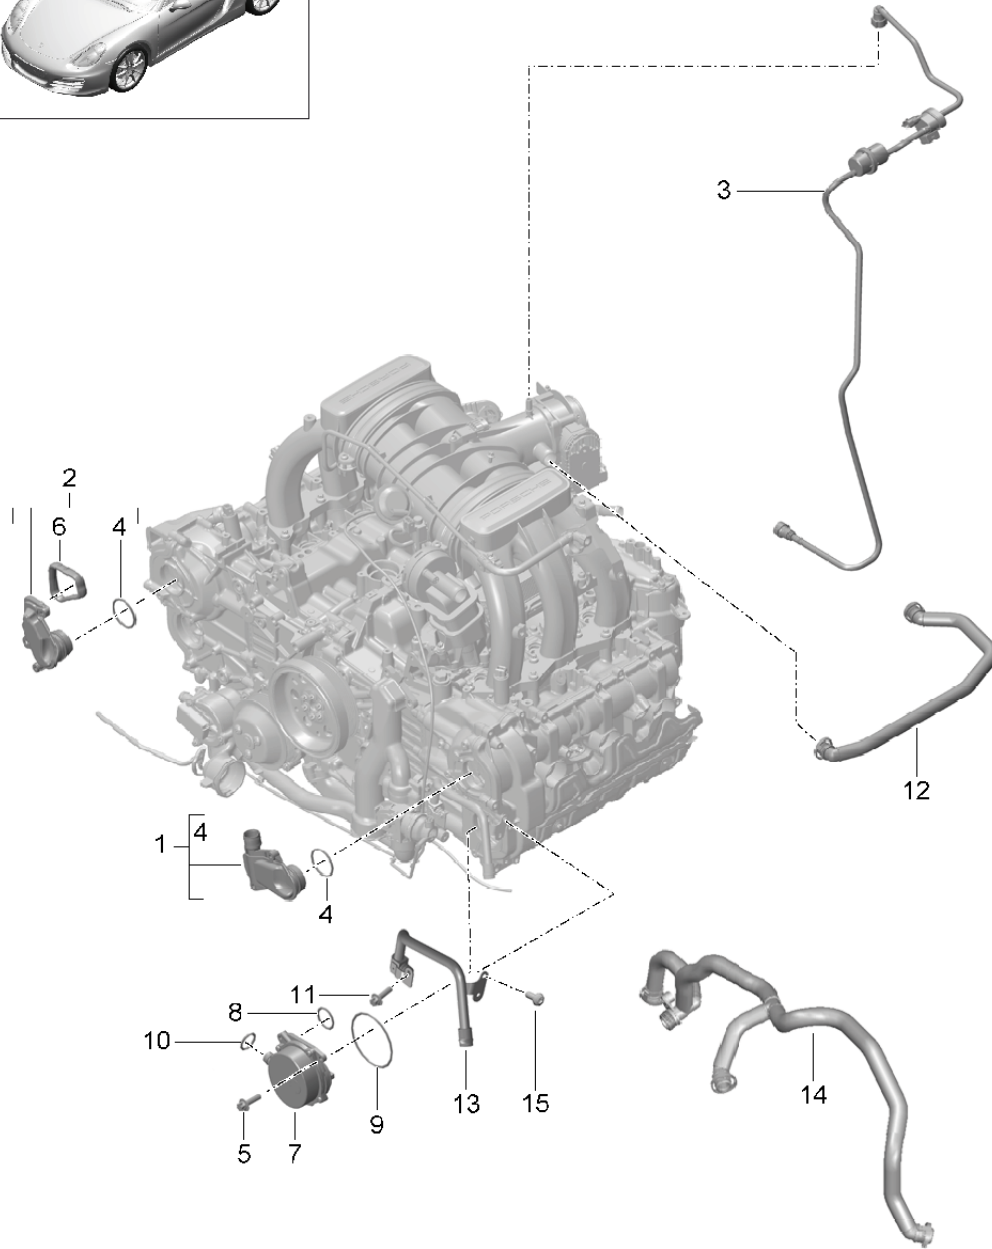

Model: 981-13

Model life 2012>>2016

Model: 981-13

Model life 2012>>2016

Pos	Part Number	Description	Remark	Qty	Model
1	9A1 105 038 00	Crankcase housing Bleeding Tank ventilation Vacuum pump Cover		1	
2	9A1 105 039 00	Crankcase housing Bleeding Cyl. 4 - 6 Cover		1	
3	9A1 110 093 21	Crankcase housing Bleeding Cyl. 1 - 3 Breather line (complete)		1	
4	999 707 636 40	O-ring 44,0 X 3,5N		2	
5	900 385 019 01	Torx screw BM 6 X 20		9	
6	9A1 105 339 00	Seal for Cover		1	
7	9A1 110 090 04	Crankcase housing Vacuum pump for brake servo		1	
7	9A1 110 090 05	No longer use the part here Vacuum pump for brake servo		1	
7	9A1 110 090 06	Discontinued part Vacuum pump for brake servo		1	
8	999 701 504 40	O-ring 10,0 X 2,5		1	
9	999 701 505 40	O-ring 54,0 x 2,5		1	
10	999 701 789 40	O-ring 12,0 X 2,0		2	
11	900 385 041 01	Torx screw M 6 X 12		1	
12	9A1 107 520 20	Breather line Crankcase housing		1	
13	9A1 110 065 20	Vacuum line Discontinued part		1	
13	9A1 110 065 21	Vacuum line		1	
14	9A1 107 515 01	Breather line Crankcase housing		1	
15	999 073 601 01	flat round head bolt M 6 X 14		1