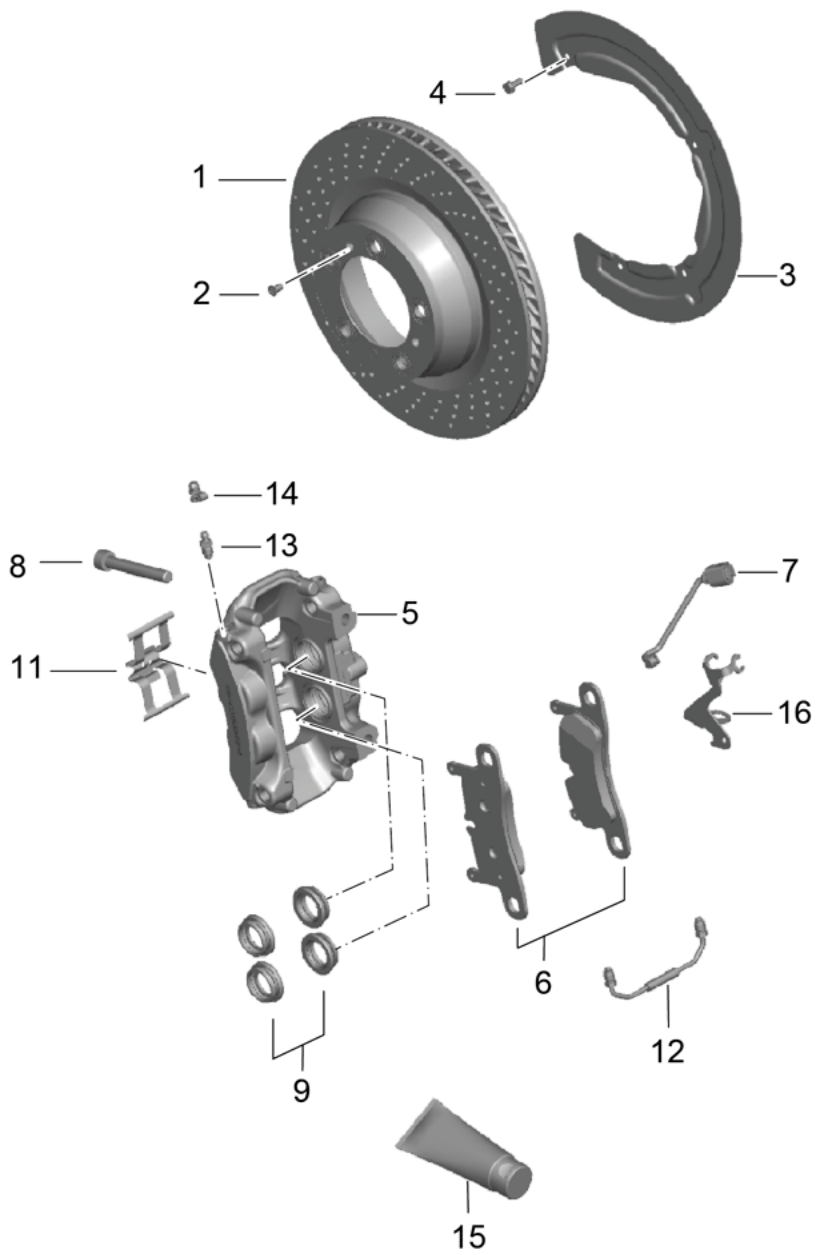

Model: 981-13

Model life 2012>>2016