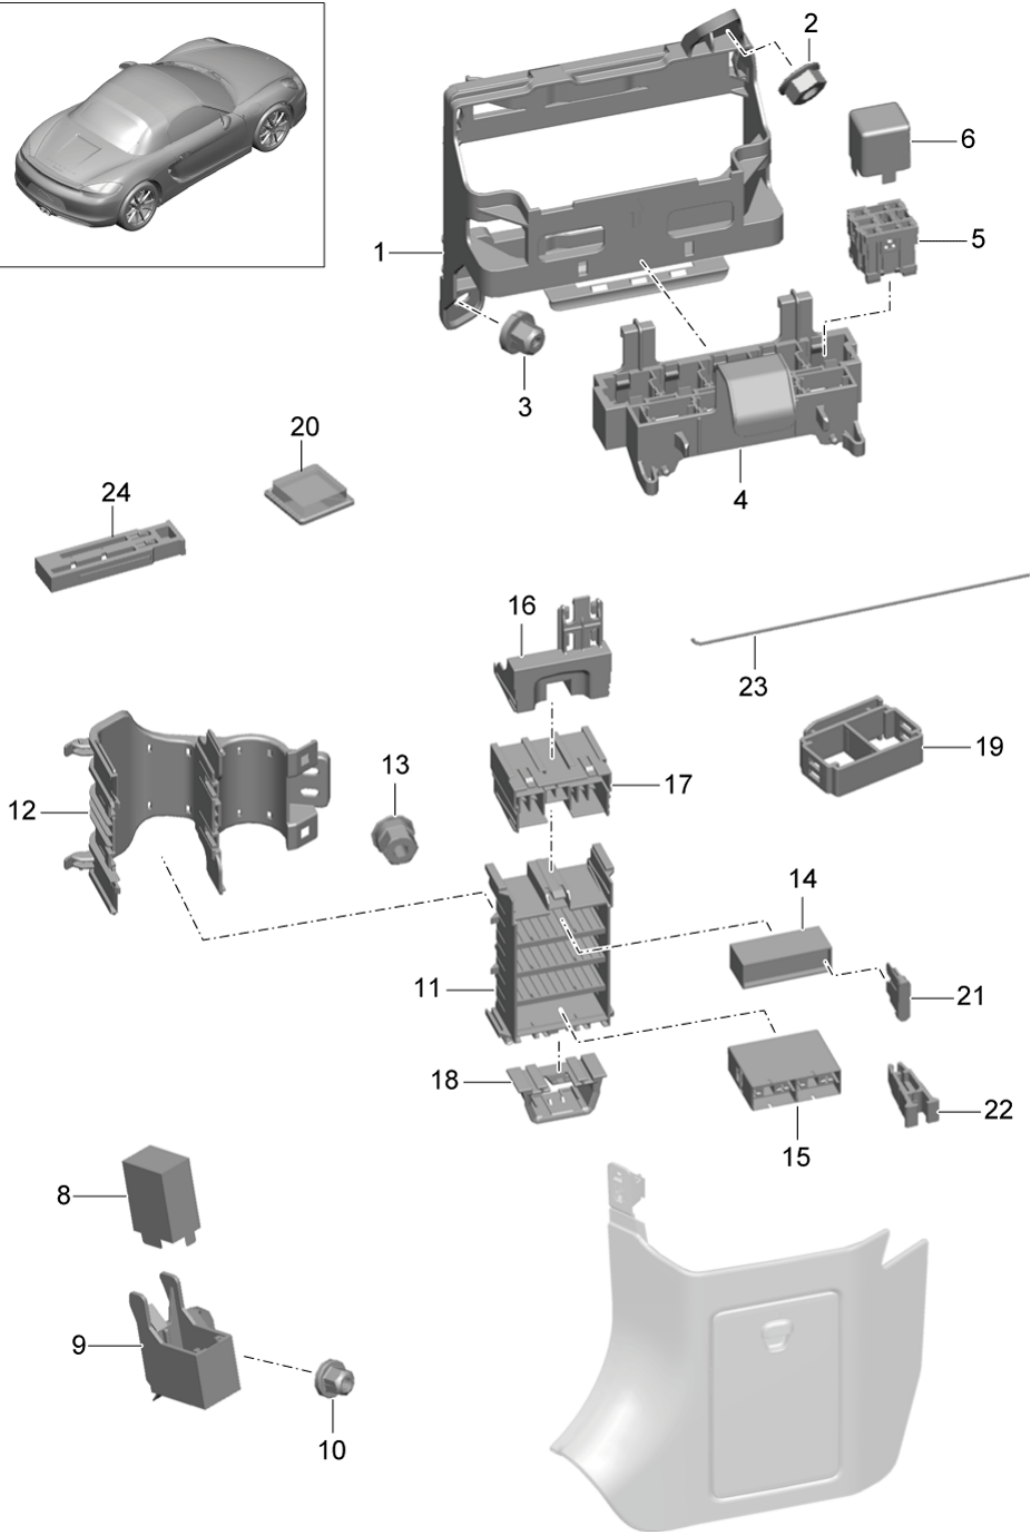

Model: 981-13

Model life 2012>>2016

Model: 981-13

Model life 2012>>2016

Pos	Part Number	Description	Remark	Qty	Model
		central electrics dashboard			
1	991 610 111 00	Retainer for control units	lhd	1	PR:098
2	999 084 638 01	Hexagon nut M 6		1	
3	999 076 081 40	Hexagon plastic collar nut T 5		1	
4	991 610 105 00	Mounting frame relay plate		1	
5	443 937 527	relay plate for Relay		X	
(5)	999 650 538 40	K 3,K 4,K 5 relay plate for Relay		X	
6		K 6 Relay			
(6)	999 657 016 90	Relay Emergency operation Cover		1	
(6)	958 615 029 00	relay location/code no.: Relay	K3 left	1	
(6)	958 615 029 00	Radiator fan 1 relay location/code no.:	K4 right	1	
(6)	958 615 010 00	Relay Fanfare relay location/code no.:	K5	1	
8	4H0 951 253 C	Relay Fuel pump	K6	1	
9	991 610 151 00	Luggage compartment Relay holder		1	
10	999 049 033 40	Fuel pump Plastic nut T 6		1	
11	991 610 101 00	Carrier		2	
12	991 610 103 00	Cover		2	
13	999 516 032 01	Hexagon nut M 6		2	
14	999 650 209 40	fuse holder		6	
15	999 650 750 40	fuse holder		2	
16	991 610 104 00	Cover	right	1	
17	991 610 102 00	Bracket fuse	left	1	
(18)	9P1 937 539	Holder for diagnostic plug		1	
20	7PP 867 300	Clip		4	
21	999 607 082 00	fuse 5 A		X	
(21)	999 607 083 00	fuse 7 , 5 A		X	
(21)	999 607 084 00	fuse 10 A		X	
(21)	999 607 085 00	fuse 15 A		X	
(21)	N 017 131 13	flat fuse 20 A	19/2x5	X	
(21)	999 607 087 00	fuse 25 A		X	
(21)	999 607 088 00	fuse 30 A		X	