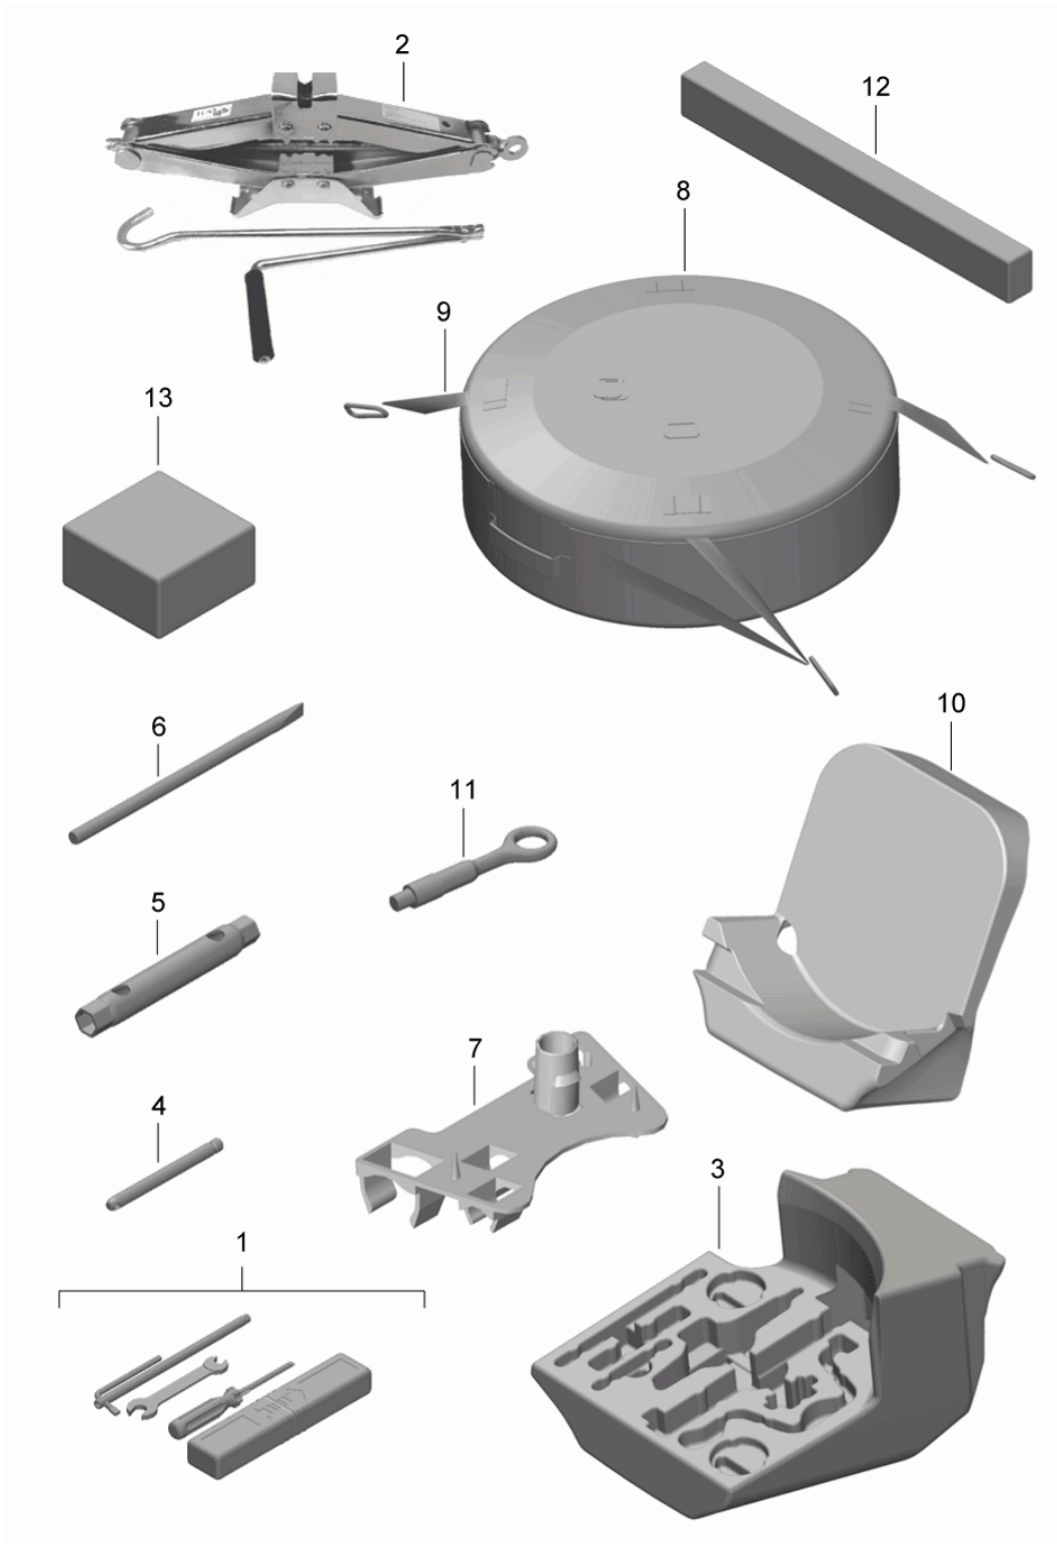

Model: 981-13

Model life 2012>>2016

Model: 981-13

Model life 2012>>2016

Pos	Part Number	Description	Remark	Qty	Model
1	997 721 115 00	Tool jack Toolbox with contents comprising:		1	
-	477 012 229	Double open-ended spanner 10 X 13		1	
-	477 012 231	screwdriver		1	
-	111 012 287	handle for screwdriver		1	
-	999 571 077 02	Socket wrench - 5 - for Headlights		1	
2	996 721 211 00	Scissors type jack		1	PR:447
3	996 722 101 00	Foam part		1	PR:447
4	999 571 074 30	Threaded stud for Assembly Wheels		1	PR:447
5	477 012 221 A	wheel bolt wrench		1	PR:447
6	999 571 070 30	operating rod for Rim wrench		1	PR:447
7	997 722 801 00	Mounting for vehicle tools		1	PR:447
-	996 361 521 00	Protective sleeve		1	PR:447
8	991 722 061 00	Cover Spare wheel		1	PR:447
9	997 722 073 00	tensioning strap Spare wheel		1	PR:447
10	981 722 103 00	Support Spare wheel		1	PR:447
11	970 721 551 01	Tow hitch No longer use the part here		1	
(11)	970 721 551 02	Tow hitch		1	
-	991 561 413 00	Tool Emergency operation Convertible top		1	
-	997 722 071 00	Foam part		1	PR:447
-	991 722 061 01	Cover Spare wheel		1	PR:447,450
-	997 722 073 00	tensioning strap Spare wheel		1	