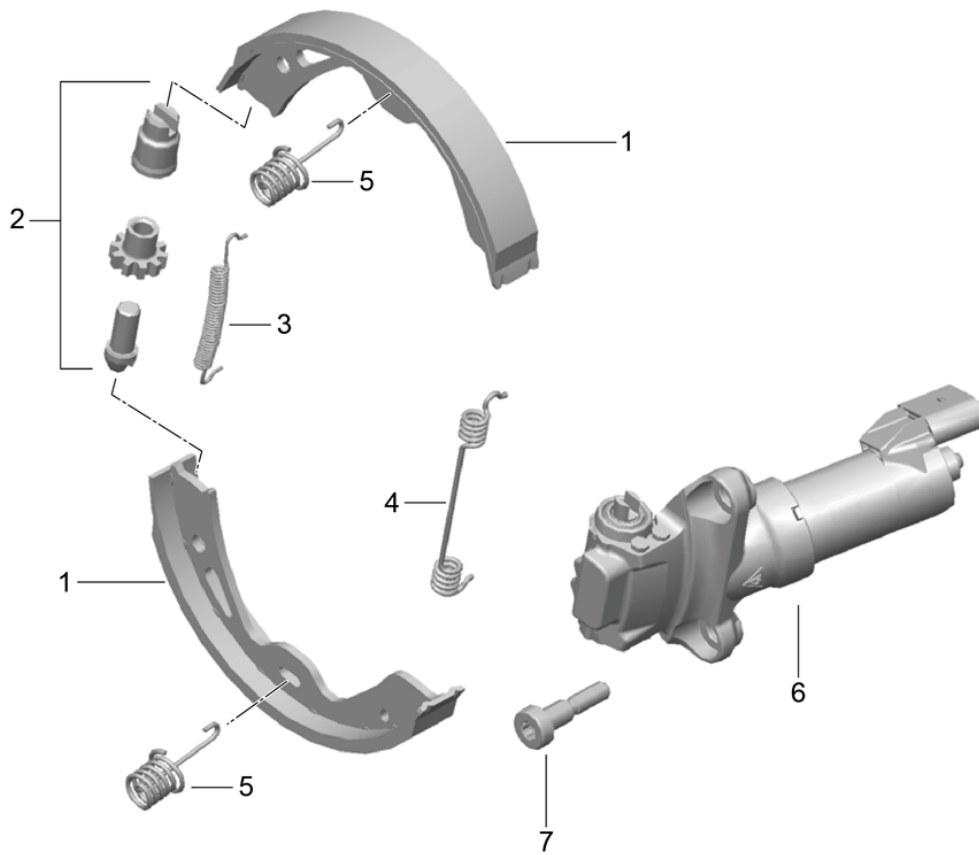

Model: 981-13

Model life 2012>>2016

Model: 981-13

Model life 2012>>2016

Pos	Part Number	Description	Remark	Qty	Model
1	970 352 993 01	Parking brake Brake shoe repair set comprising: 4 X Brake shoe		1	
(1)	970 352 993 02	also use: Fasteners Discontinued part Brake shoe repair set comprising: 4 X Brake shoe		1	
1	298 698 533	also use: Fasteners Discontinued part Brake shoe repair set comprising: 4 X Brake shoe		1	
2	993 352 071 00	Fasteners adjustment screw Discontinued part		2	
(2)	298 609 723	adjustment screw		2	
3	997 352 721 01	tension spring Discontinued part		2	
(3)	298 609 717	tension spring		2	
4	970 352 723 00	tension spring		2	
5	997 352 741 02	Pressure spring Discontinued part		4	
(5)	298 609 583	Pressure spring		4	
6	970 352 092 05	Servomotor	left	1	
(6)	970 352 091 05	Servomotor	right	1	
7	999 073 452 01	Screw M 8 X 38		4