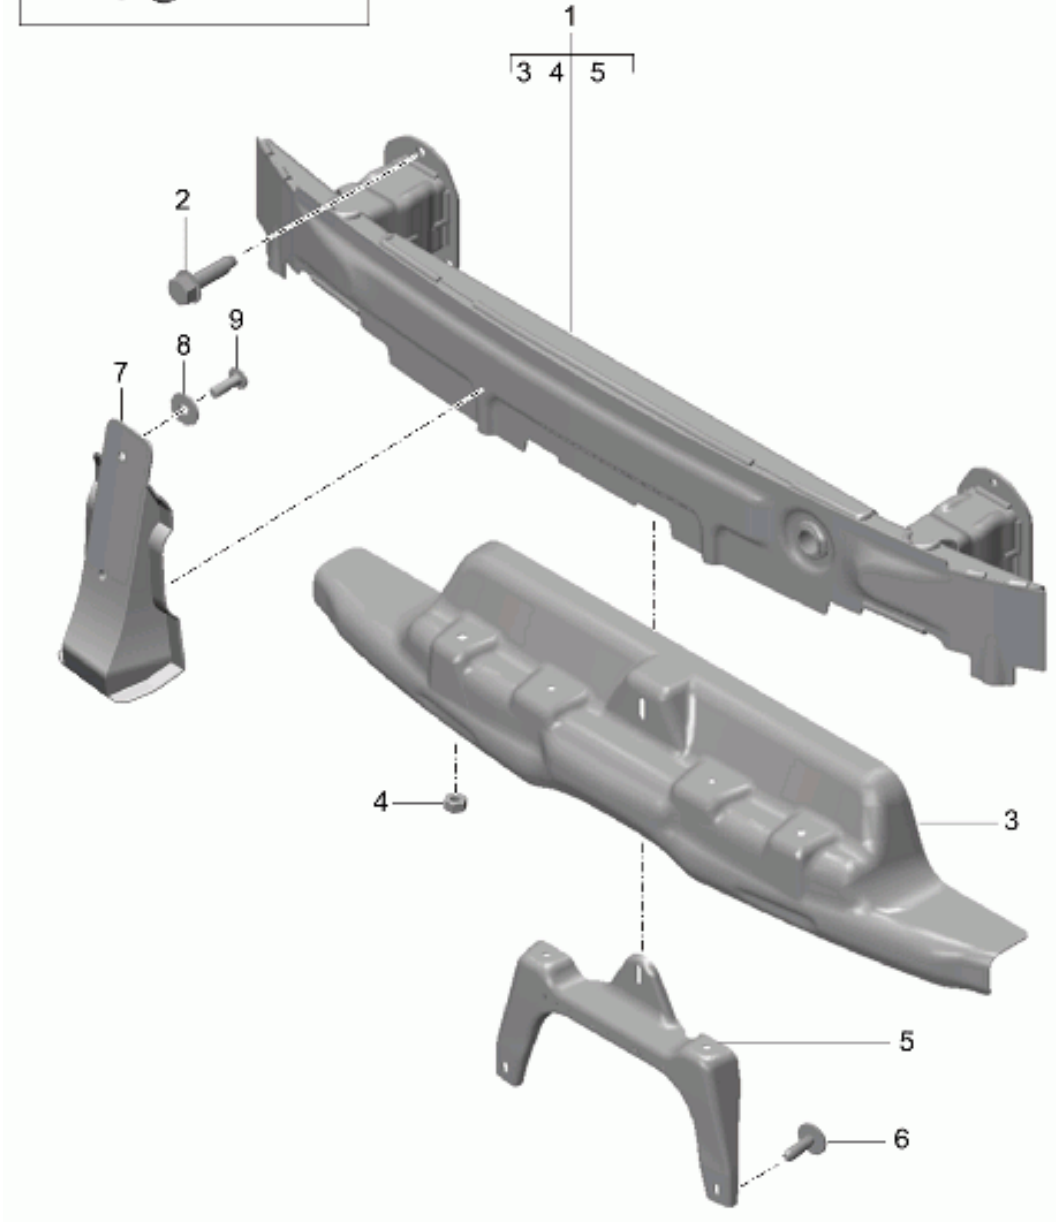

Model: 981-13

Model life 2012>>2016

Pos	Part Number	Description	Remark	Qty	Model
1	991 505 121 00	Bumper carrier Bumper carrier (complete)	front front	1	PR:-011,-XAT
		with:			
1	981 505 121 02	Foam part Bumper carrier (complete)	front	1	PR:011,XAT
		with:			
2	991 505 777 00	Foam part Foam part Protective strip		1	PR:-011,-XAT
2	981 505 777 02	Foam part Protective strip		1	PR:011,XAT
3	900 378 267 01	Hexagon bolt M 8x30		6	
4	991 505 771 00	Seal Shock absorber		2	
5	991 505 531 02	Carrier protective clip	front	1	PR:070
6	N 106 092 04	Hexagon collar nut M8		6	

Model: 981-13

Model life 2012>>2016