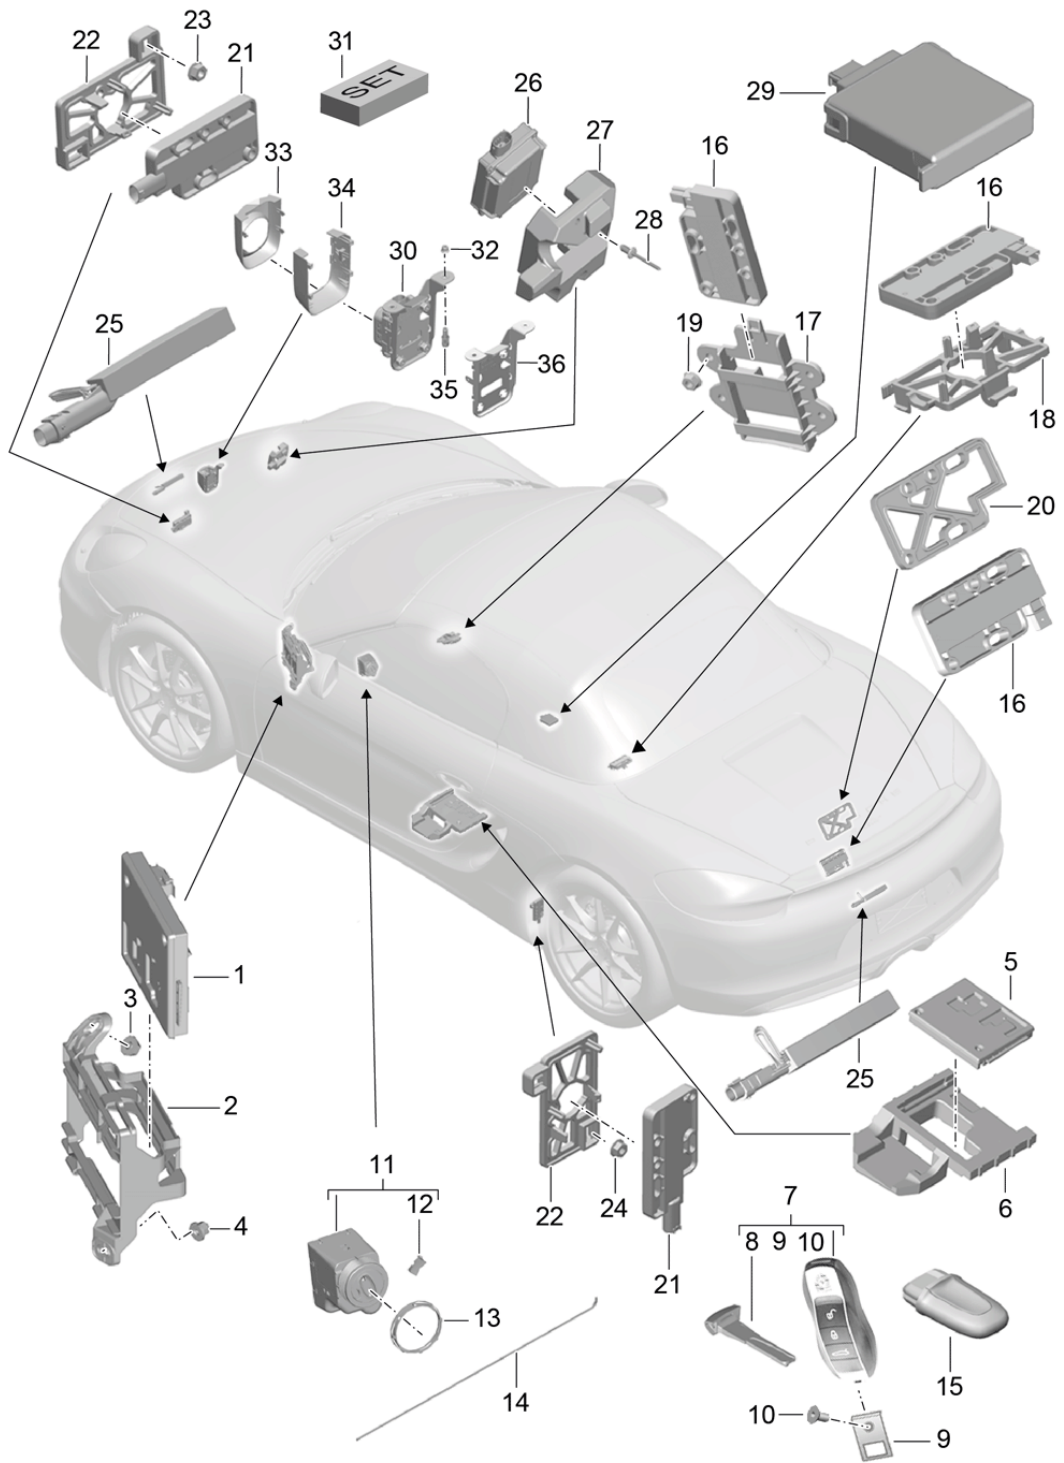

Model: 981-13

Model life 2012>>2016

Model: 981-13

Model life 2012>>2016

Pos	Part Number	Description	Remark	Qty	Model
1	7PP 907 064 FL	Control units Electronics Front end Rear end Handheld transmitter Ignition/starter switch Aerial Garage door opener Sensor Interior monitoring		1	PR:525
1	7PP 907 064 EP	Control unit Electronics Front end F A8-DS112 001>> F A8-DK112 001>> F A8-DS132 001>> F A8-DK132 001>>		1	PR:525,-IY2
1	7PP 907 064 GF	Control unit Electronics Front end F A8-DS112 001>> F A8-DK112 001>> F A8-DS132 001>> F A8-DK132 001>>		1	PR:525,IY2
1	7PP 907 064 EN	Control unit Electronics Front end		1	PR:523,-IY2
1	7PP 907 064 GD	Control unit Electronics Front end D - MJ 2013>>		1	PR:523,IY2
2	991 610 111 00	Retainer for control units		1	PR:098
3	999 084 638 01	Hexagon nut M 6		1	
4	999 076 081 40	Hexagon plastic collar nut T 5		1	
5	7PP 907 279 AN	Control unit Electronics Rear end F >> A8-DS112 000 F >> A8-DK112 000 F >> A8-DS132 000 F >> A8-DK132 000		1	
5	7PP 907 279 AH	Control unit Electronics Rear end F A8-DS112 001>> F A8-DK112 001>> F A8-DS132 001>> F A8-DK132 001>>		1	
5	7PP 907 279 AR	No longer use the part here Control unit Electronics Rear end F A8-DS112 001>> F A8-DK112 001>>		1