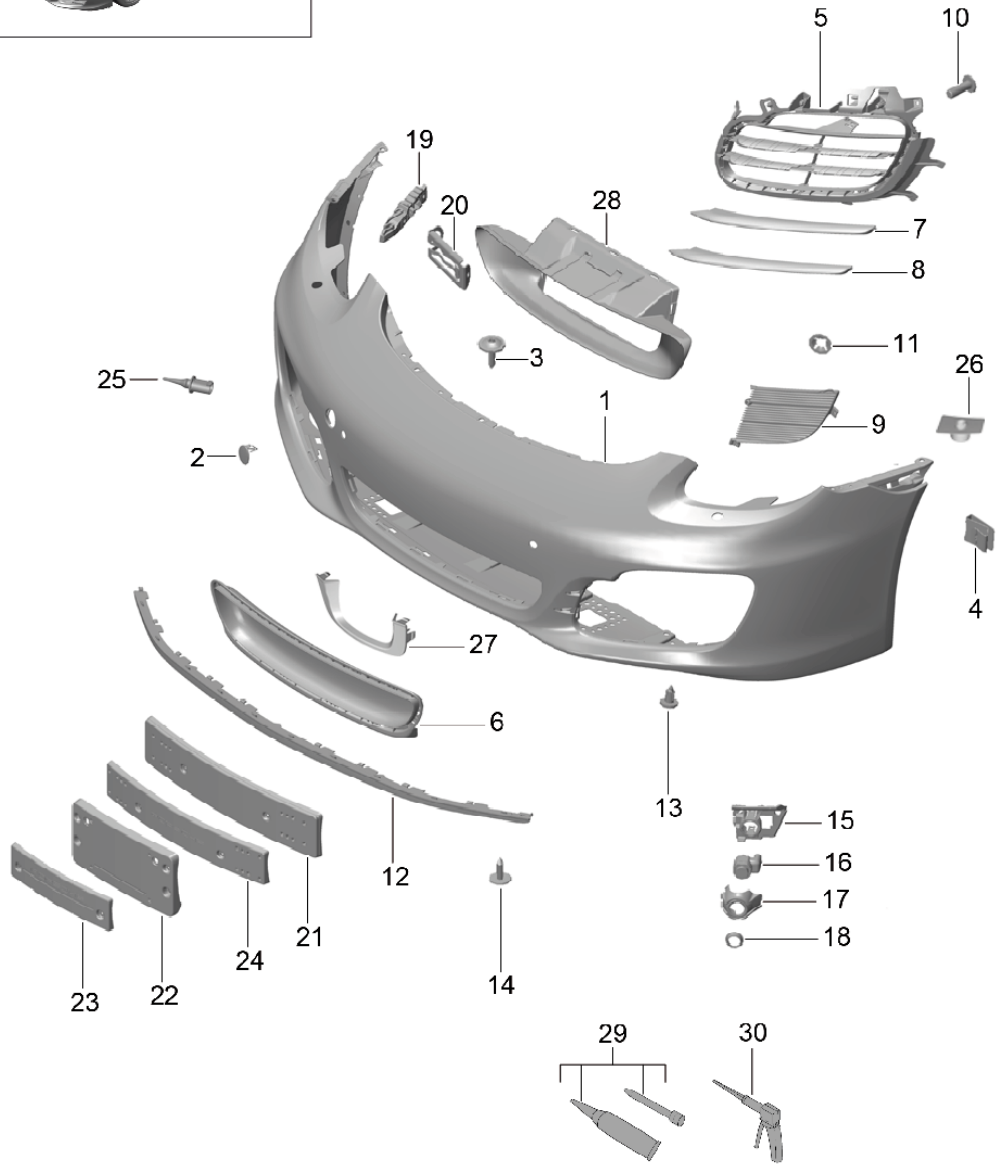

Model: 981-13

Model life 2012>>2016