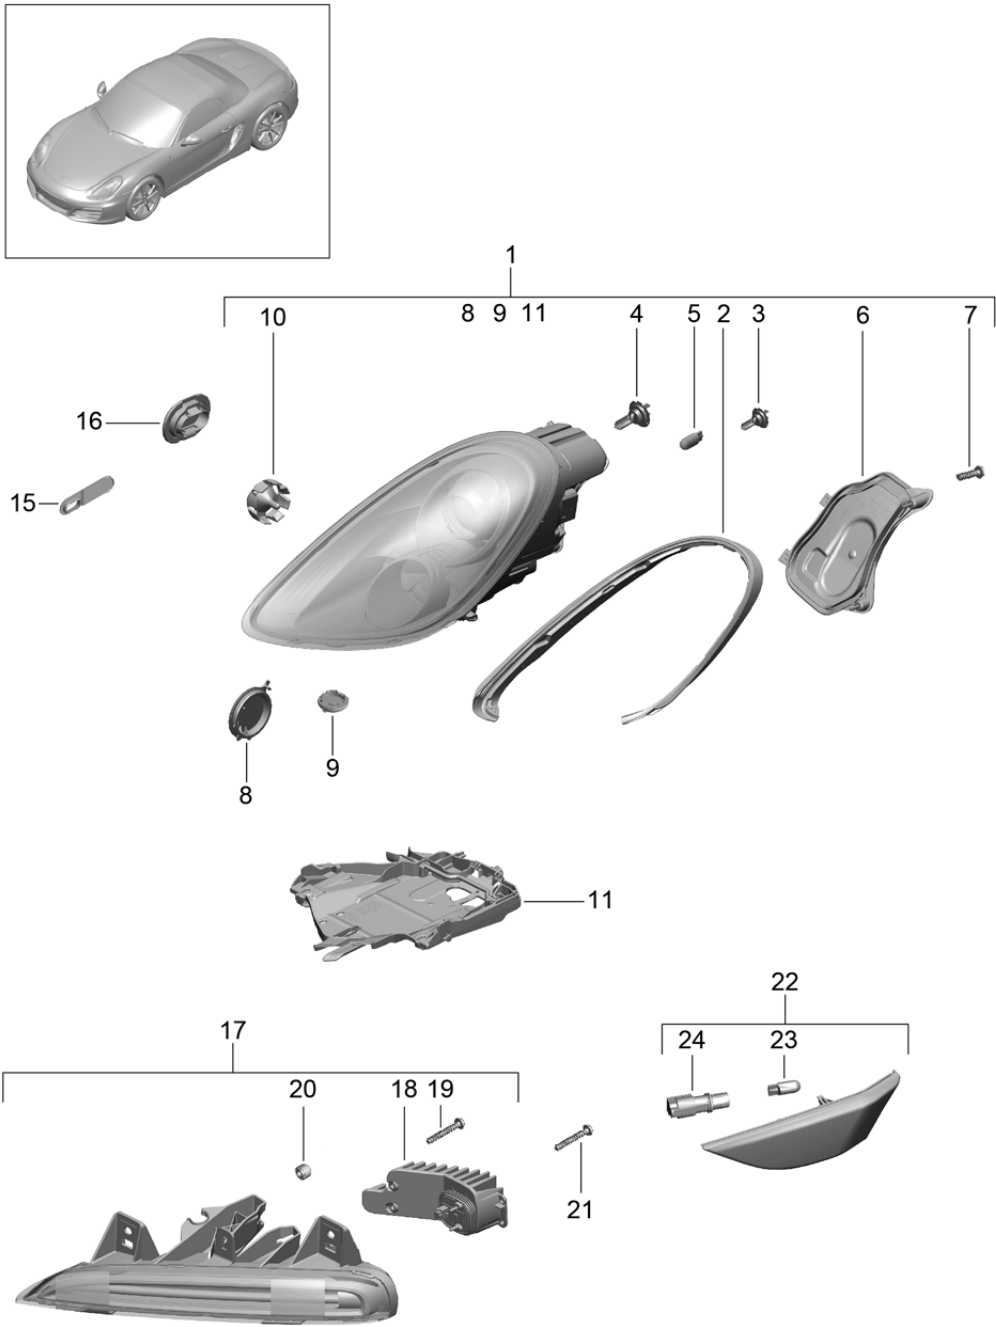

Model: 981-13

Model life 2012>>2016

Model: 981-13

Model life 2012>>2016

Pos	Part Number	Description	Remark	Qty	Model
		Headlights Additional headlight Turn signal indicator side marker light Turn signal repeater			PR:-603, -620,-601
(1)	981 631 115 06	Headlights	left	1	
(1)	981 631 116 06	Headlights	right	1	
2	981 631 315 00	Seal	left	1	
(2)	981 631 316 00	Seal	right	1	
3	999 631 143 90	Halogen bulb H9		2	
4	999 631 133 91	Halogen bulb H 7		2	
5	999 631 305 90	bulb HY21W		2	
6	981 631 311 00	Protective hood	left	1	
(6)	981 631 312 00	Protective hood	right	1	
7	991 631 377 00	Screw		8	
8	991 631 313 00	Protective hood High beam and Turn signal indicator ventilation valve		4	
9	997 631 267 01	Cap		2	
10	991 631 927 00	adjusting screw		2	
11	981 631 201 00	Mounting for main beam headl.	left	1	
(11)	981 631 202 00	Mounting for main beam headl.	right	1	
15	993 631 170 03	Bungs		4	
16	997 631 127 00	Bungs		2	
-		Additional headlight			
17	981 631 151 03	Additional headlight	left	1	PR:605
(17)	981 631 152 03	Additional headlight	right	1	PR:605
18	981 631 251 00	LED module	left	1	PR:605
(18)	981 631 252 00	Position light LED module	right	1	PR:605
19	997 631 297 00	Position light		4	PR:605
20	987 631 291 00	Screw		2	PR:605
21	999 919 246 01	Cover cap fillister hd. bolt 6,0 X 18,0		6	PR:605
22	991 631 157 02	side marker light	left	1	
(22)	991 631 158 02	side marker light	right	1	
23	900 631 019 90	Glass-base bulb 3 W white		2	
24	991 631 331 00	Bulb holder		2