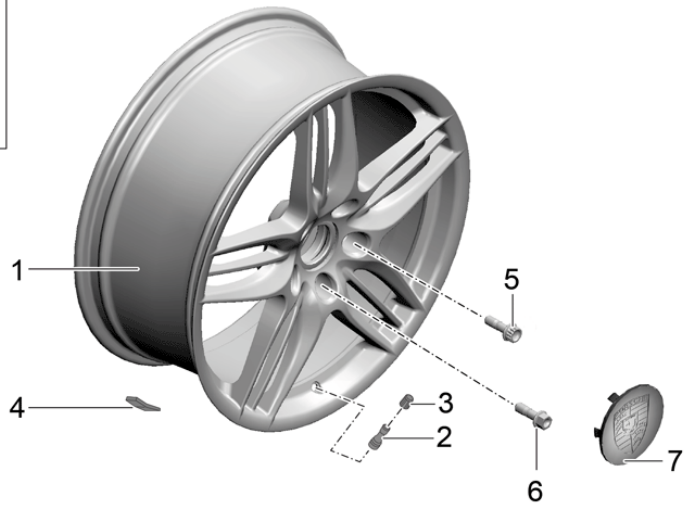

Model: 981-13

Model life 2012>>>2016