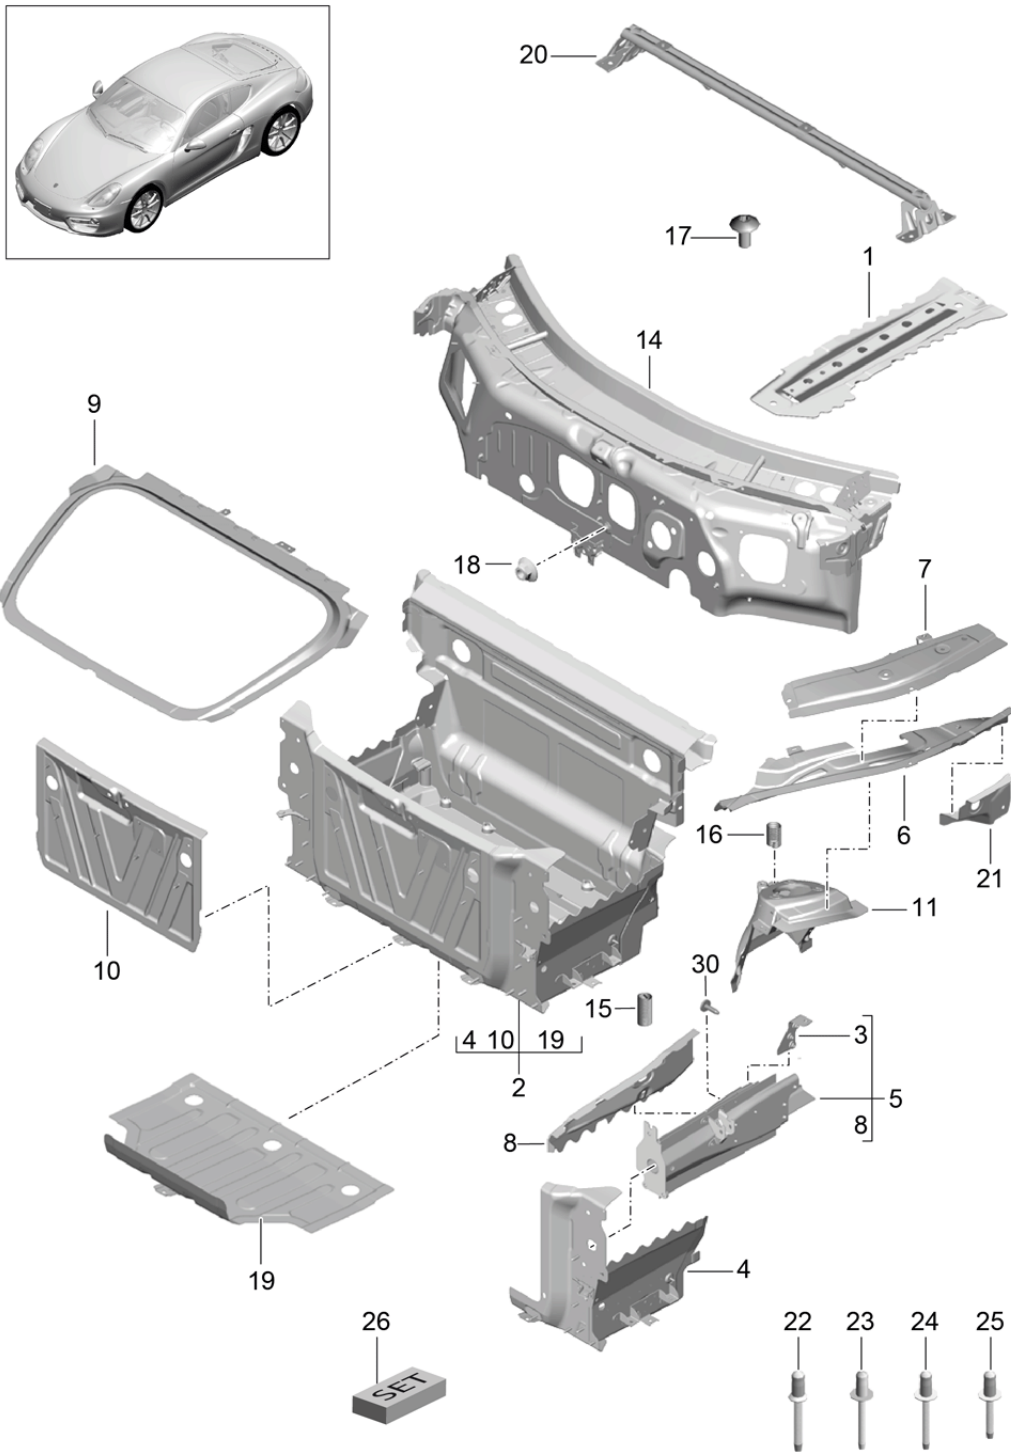

Model: 981C14

Model life 2014>>2016

Model: 981C14 Model life 2014>>2016

Pos	Part Number	Description	Remark	Qty	Model
1	991 501 125 00	Front end Individual parts Cross panel	left rear	1	
1	991 501 125 00 GRV 991 501 126 00	primed Cross panel	right rear	1	
2	991 501 126 00 GRV 991 501 201 00	primed Luggage compartment liner		1	
3	991 501 201 00 GRV 991 501 909 00	primed Adapter Carrier	left inner	1	
(3)	991 501 909 00 GRV 991 501 910 00	primed Adapter Carrier	right inner	1	
4	991 501 910 00 GRV 991 501 911 00	primed Side part Luggage compartment	left	1	
(4)	991 501 911 00 GRV 991 501 912 00	primed Side part Luggage compartment	right	1	
5	991 501 912 00 GRV 991 501 913 01	primed Carrier Sub-part	left	1	
(5)	991 501 913 01 GRV 991 501 914 01	primed workshop manual Attention Carrier Sub-part	right	1	
6	991 501 914 01 GRV 991 501 387 00	primed workshop manual Attention Side member	left upper outer	1	
(6)	991 501 387 00 GRV 991 501 388 00	primed Side member	right upper outer	1	
7	991 501 388 00 GRV 991 501 397 00	primed Side member	left upper	1	
(7)	991 501 397 00 GRV 991 501 398 00	primed Side member	right upper	1	
8	991 501 398 00 GRV 991 501 535 00	primed Side plate for wheel arch	left	1	
(8)	991 501 535 00 GRV 991 501 536 00	primed Side plate for wheel arch	right	1	
9	991 501 536 00 GRV 991 501 231 01	primed Sealing frame Luggage compartment		1	
10	991 501 231 01 GRV 991 501 431 00	primed Cross panel Of		1	
11	991 501 431 00 GRV 991 501 477 00	primed Suspension strut mounting	left	1	
(11)	991 501 477 00 GRV 991 501 478 00	primed Suspension strut mounting	right	1	
14	991 501 478 00 GRV 991 502 331 00	primed Firewall	upper	1	
15	991 502 331 00 GRV 999 504 266 01	primed threaded insert		X