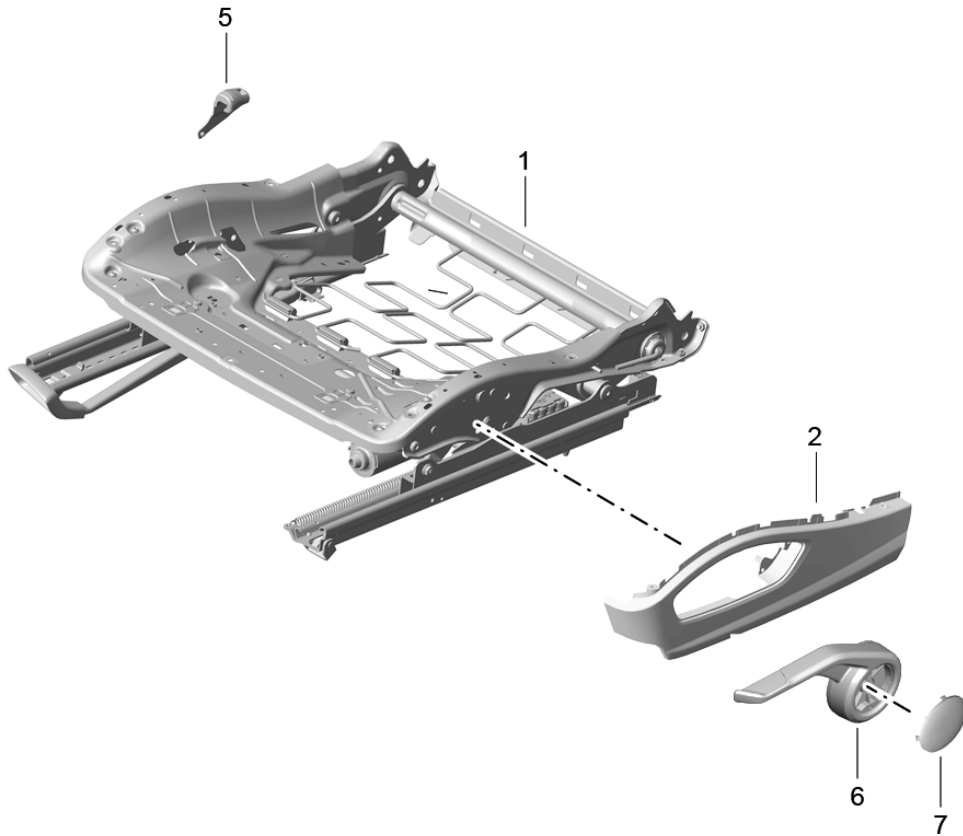

Model: 981C14

Model life 2014>>2016