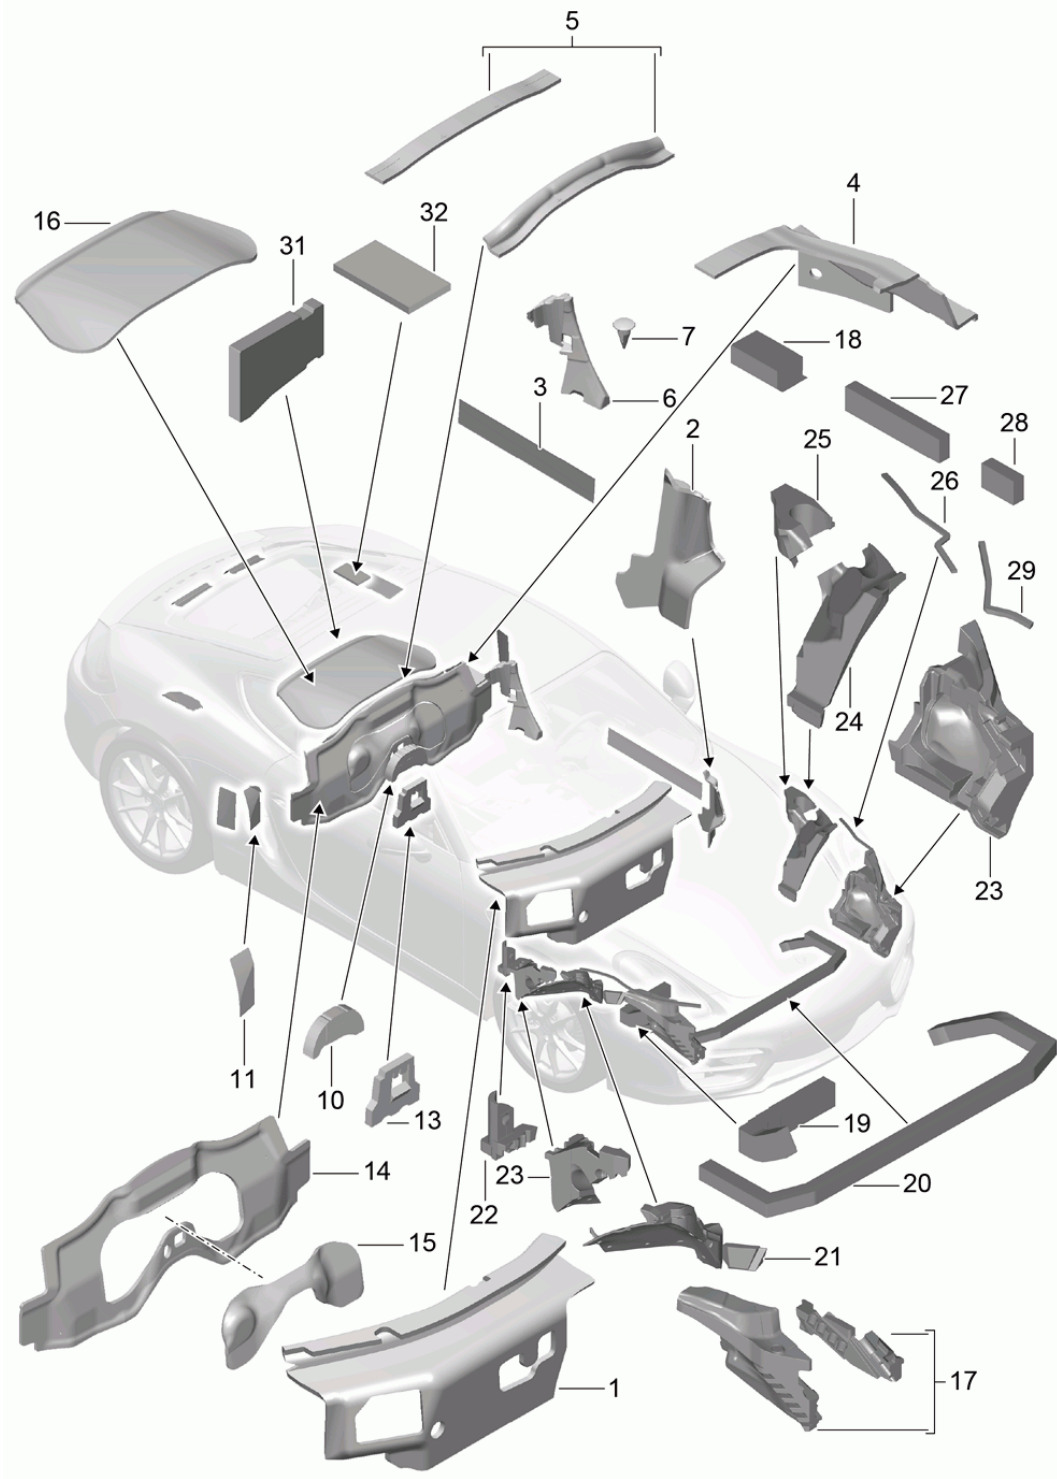

Model: 981C14

Model life 2014>>2016

Model: 981C14 Model life 2014>>2016

Pos	Part Number	Description	Remark	Qty	Model
1	991 556 723 00	Body Sound proofing 1 Sound absorber	lhd	1	PR:098
(1)	991 556 724 00	Firewall Sound absorber	rhd	1	PR:099
2	991 556 605 01	Firewall Sound absorber	left	1	
(2)	991 556 606 00	Wheel housing Sound absorber	front right	1	
3	997 556 531 01	Wheel housing sound absorber for door	front	2	
4	981 556 721 00	Sound absorber	left	1	
(4)	981 556 722 00	Engine bay Sound absorber	side right	1	
5	981 556 645 00	Engine bay Sound absorber	side front and rear	2	
6	981 556 603 01	Engine bay Sound absorber	left	1	
(6)	981 556 604 01	Cover Belt Sound absorber	right	1	
7	999 703 259 40	Cover Belt Bungs Sound absorber		2	
10	981 556 683 01	Cover Belt Sound absorber	rear	1	
11	991 556 503 00	Centre console Damping	inner	1	
13	981 556 681 01	Sound absorber Seal		1	
14	981 556 741 01	tunnel Sound absorber		1	
15	981 556 745 00	filler plate Engine bay Sound absorber		1	
(15)	981 556 513 00	filler plate Passenger compartment Damping		1	GTS PR:011
(15)	981 556 514 00	Cover filler plate D - MJ 2015>>		1	GTS PR:011
(15)	981 556 515 00	Damping Cover filler plate D - MJ 2015>>	center	1	GTS PR:011
16	981 556 743 00	Sound absorber cover for engine compartment Passenger compartment		1	
17	991 572 532 00	Foam part PDCC		1	PR:098
(17)	991 572 534 00	Firewall Foam part PDCC		1	PR:098
18	991 572 529 00	Firewall Foam part		1	
19	991 572 525 01	Fuel tank Foam part		1