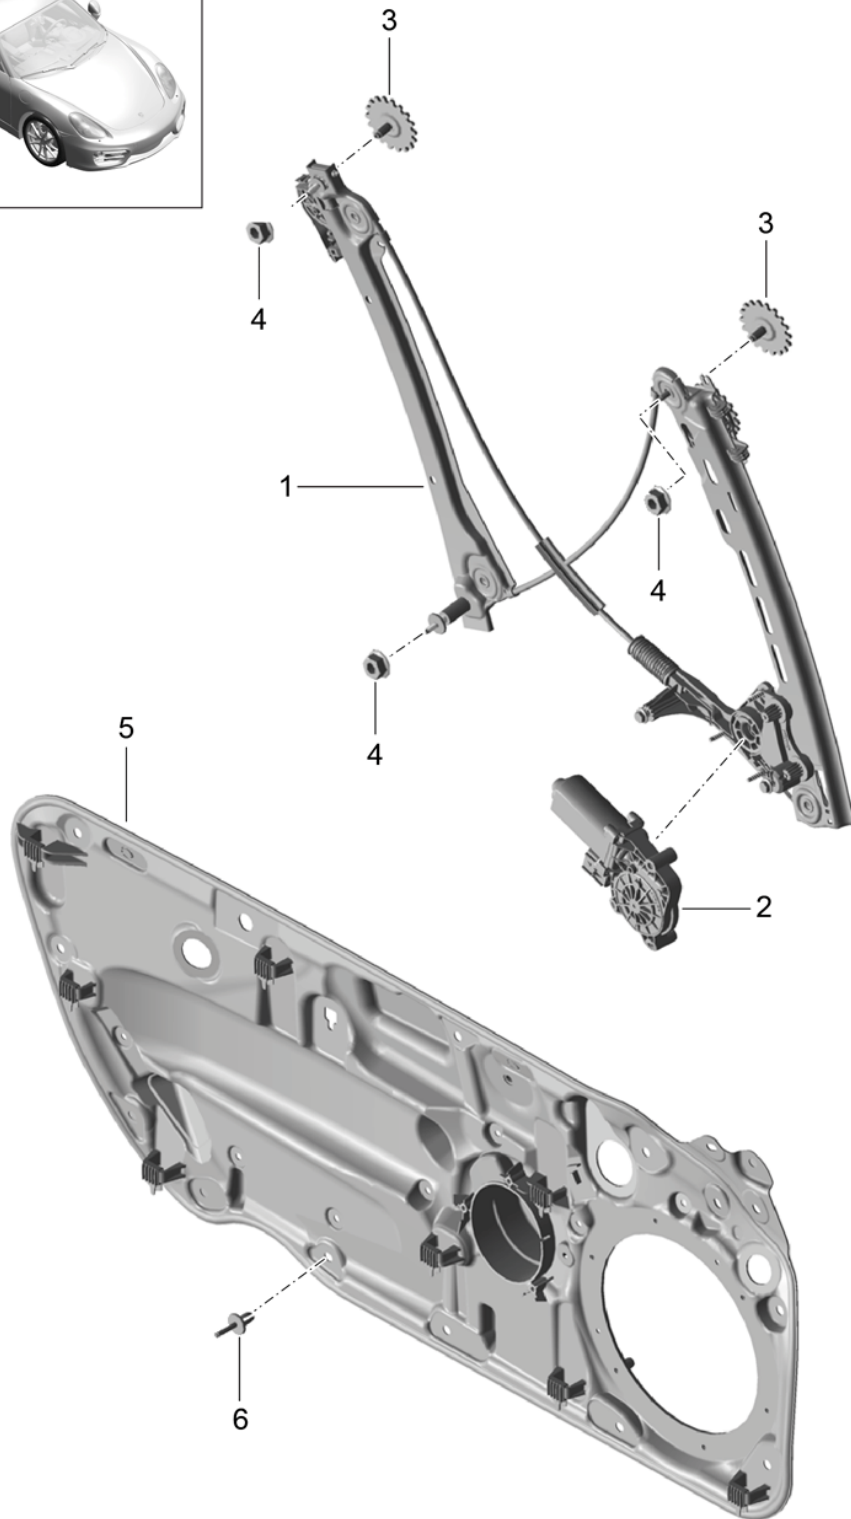

Model: 981C14 Model life 2014>>2016

Pos	Part Number	Description	Remark	Qty	Model
1	991 537 613 02	Door handle Door handle Basic primed	left	1	
(1)	991 537 614 02	Door handle Basic primed	right	1	
1	991 537 613 03	Door handle 'Keyless Entry (KESSY)' primed	left	1	PR:625
(1)	991 537 614 03	Door handle 'Keyless Entry (KESSY)' primed	right	1	PR:625
2	981 537 645 05	Handle liner primed	left	1	
(2)	981 537 646 05	Handle liner primed	right	1	
3	981 537 445 01	Assembly kit	left	1	
(3)	981 537 446 01	Assembly kit	right	1	
4	991 613 171 00	Micro switch Basic		1	
(4)	991 613 181 00	Micro switch 'Keyless Entry (KESSY)'		1	PR:625
5	981 538 911 04	Bracket Door handle, exterior	left lhd	1	PR:098
		with:			
(5)	981 537 064 05	Lock cylinders UND 1 ERSATZSCHLÜSSEL Vehicle Ident. No. Indicate Bracket Door handle, exterior Without lock cylinder	right lhd	1	PR:098
6	991 537 419 01	Bowden cable		2	
7	900 380 015 01	Door handle, exterior Hexagon nut M 6		2	
8	958 538 916 00	emergency key with stipulated lock number State lock number		X	
9	991 537 723 01	Door handle 'Keyless Entry (KESSY)' strip primed D - MJ 2014>>	left	1	PR:625
(10)	991 537 724 01	Door handle 'Keyless Entry (KESSY)' strip primed D - MJ 2014>>	right	1	PR:625

Model: 981C14

Model life 2014>>2016