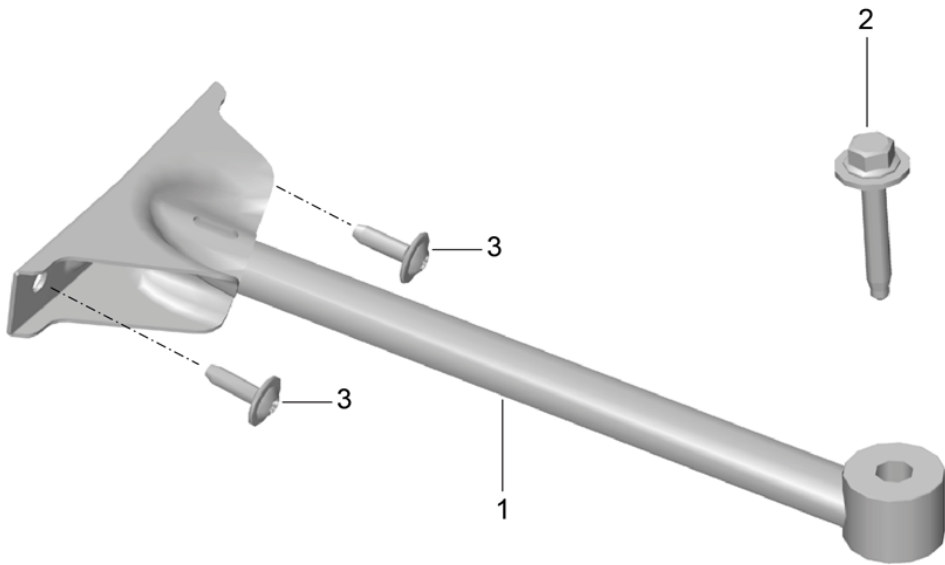

Model: 981C14

Model life 2014>>2016

Model: 981C14

Model life 2014>>2016

Pos	Part Number	Description	Remark	Qty	Model
1	991 504 537 00	Dome strut Brace	left	1	
(1)	991 504 538 00	Brace	right	1	
2	N 105 728 02	bolt,hex.hd.with shoul.(combi) M8X50		1	
3	999 073 322 02	fillister hd. bolt M6X20		4