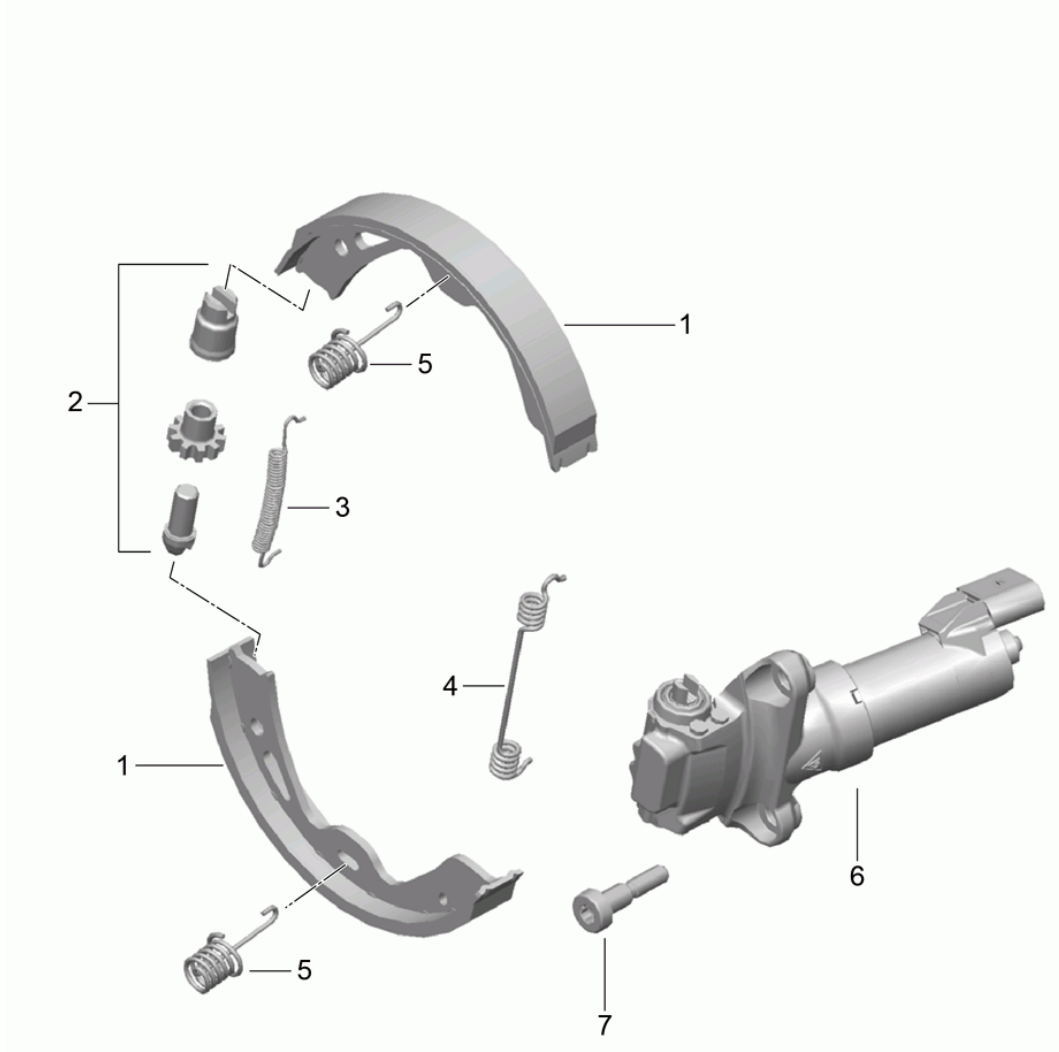

Model: 981C14

Model life 2014>>2016

Model: 981C14 Model life 2014>>2016

Pos	Part Number	Description	Remark	Qty	Model
1	970 352 993 02	Parking brake Brake shoe repair set comprising: 4 X Brake shoe		1	
(1)	298 698 533	also use: Fasteners Discontinued part Brake shoe repair set comprising: 4 X Brake shoe		1	
2	993 352 071 00	Fasteners adjustment screw Discontinued part		2	
(2)	298 609 723	adjustment screw		2	
3	997 352 721 01	tension spring Discontinued part		2	
(3)	298 609 717	tension spring		2	
4	970 352 723 00	tension spring		2	
5	997 352 741 02	Pressure spring Discontinued part		4	
(5)	298 609 583	Pressure spring		4	
6	970 352 092 05	Servomotor	left	1	
(6)	970 352 091 05	Servomotor	right	1	
7	999 073 452 01	Screw M 8 X 38		4