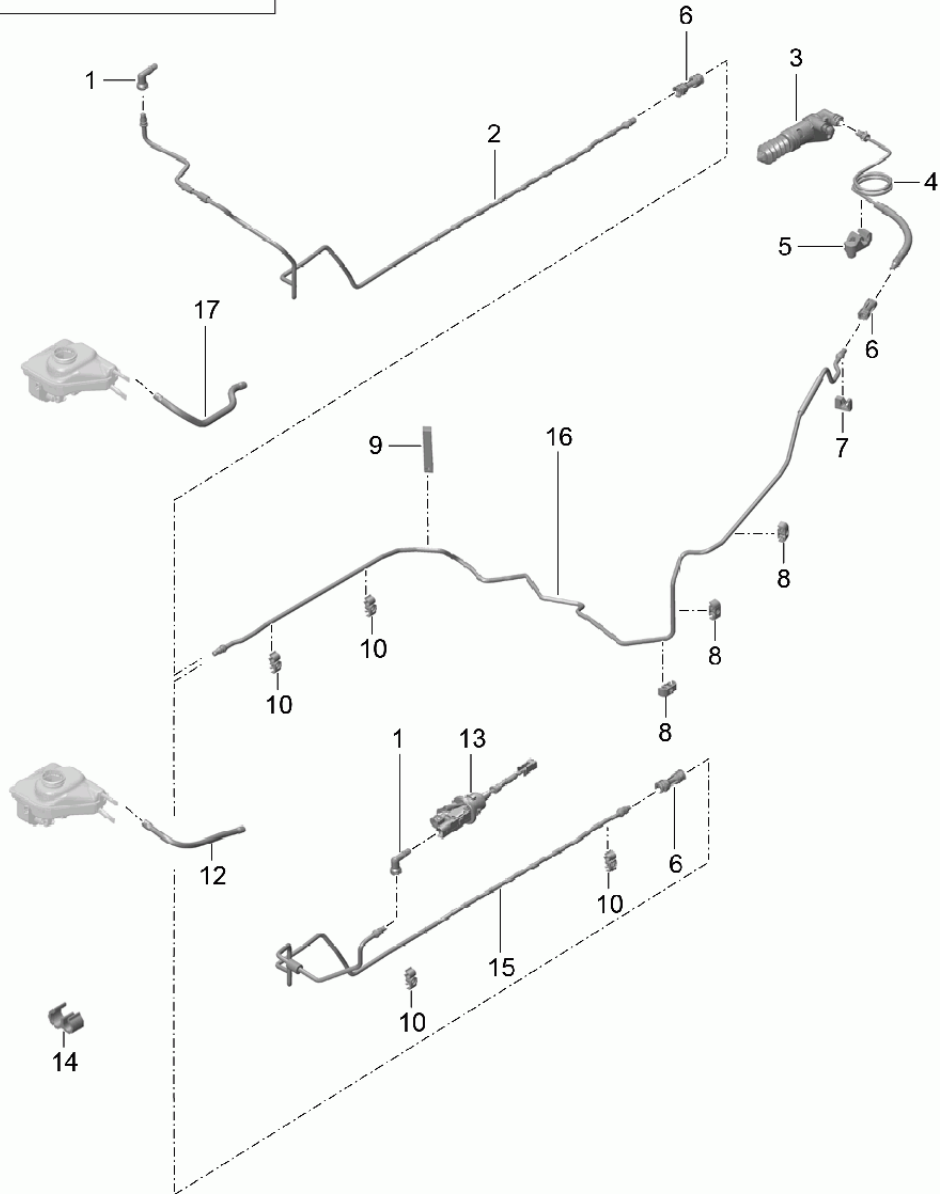

Model: 981C14

Model life 2014>>2016

Model: 981C14

Model life 2014>>2016

Pos	Part Number	Description	Remark	Qty	Model
		clutch actuation			
		Clutch master cylinder			
		Clutch slave cylinder			
		Lines			
1	991 423 151 00	Elbow fitting		1	PR:099
2	991 423 108 02	Clutch tube		1	PR:099
3	9G2 116 237 00	Slave cylinder		1	
		Discontinued part			
3	9G2 116 237 01	Slave cylinder		1	
4	981 423 377 02	Clutch hose		1	
		Discontinued part			
(4)	981 423 377 03	Clutch hose		1	
		Discontinued part			
(4)	981 423 377 04	Clutch hose		1	
5	999 507 586 40	Cable holder		1	PR:098
6	991 423 153 00	Sleeve		2	
7	999 591 922 40	Bracket		2	
8	8E0 611 797 D	Bracket		3	
9	999 507 272 40	Cable holder		1	
10	991 423 514 01	Bracket		8	
		Discontinued part			
(10)	991 423 514 02	Bracket		8	
12	991 423 137 03	suction line		2	PR:098
		Clutch master cylinder			
13	991 423 171 00	Clutch master cylinder		1	
14	999 507 567 40	Cable holder		6	
16	981 423 113 02	Clutch tube		1	
17	991 423 138 02	suction line		1	PR:099
		Clutch master cylinder			