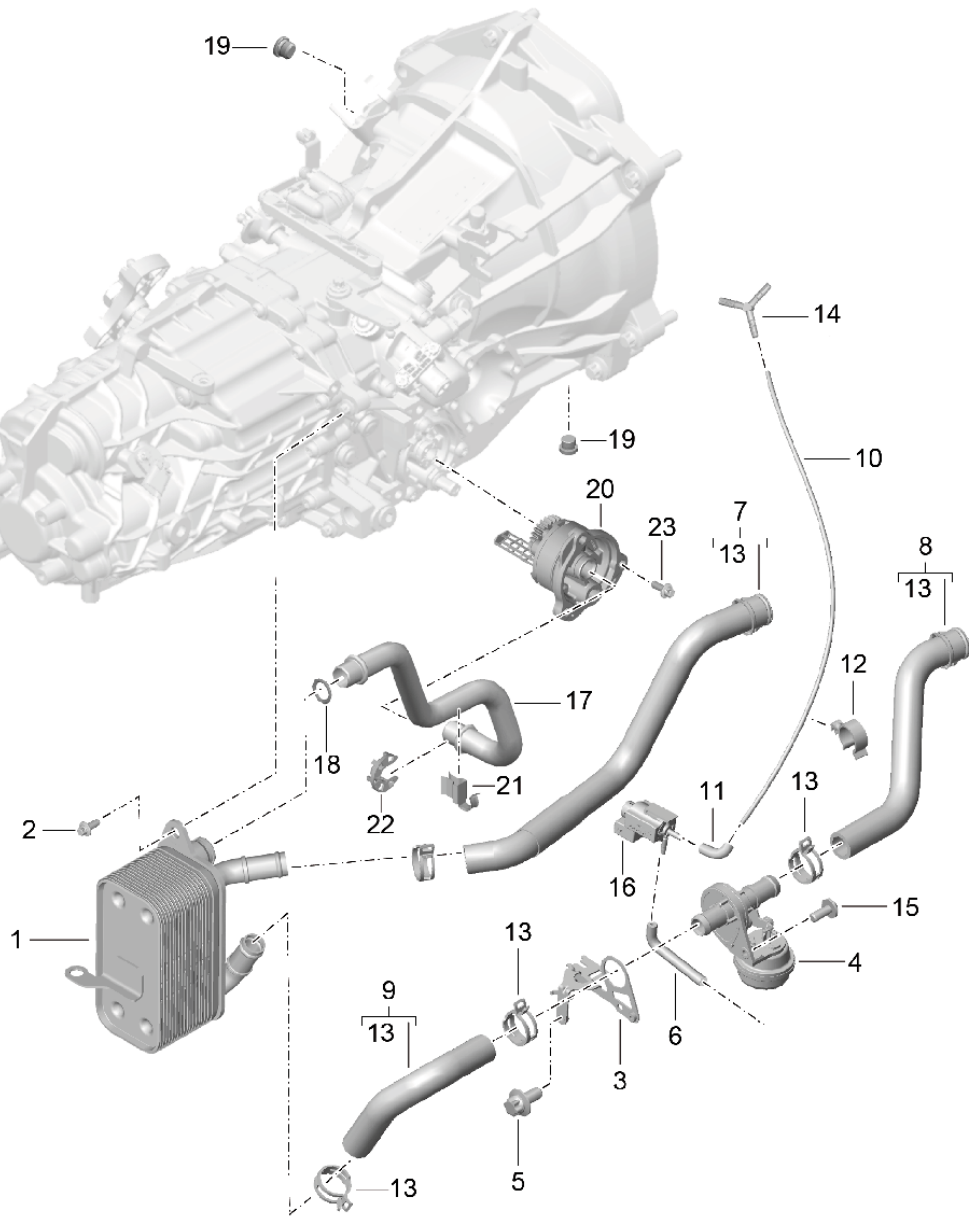

Model: 981C14

Model life 2014>>2016

Model: 981C14

Model life 2014>>2016

Pos	Part Number	Description	Remark	Qty	Model
		Manual gearbox heat exchanger oil pipe Water pipe			G8100,G8120
1	981 307 017 00	heat exchanger		1	
2	981 307 821 00	flat round head bolt		3	
3	981 307 401 00	Bracket		1	
		Disc valve			
4	991 307 573 00	Disc valve		1	
5	900 385 041 01	Torx screw M 6 X 12		1	
6	9G1 307 673 00	Molded hose		1	
7	981 307 077 00	Water hose Coolant Return line		1	
8	981 307 074 00	Water hose Coolant Supply		1	
9	981 307 075 00	Water hose Coolant Supply		1	
-	000 043 205 01	Pipe 4,0 X 1,0 modify in workshop Shorten		*	
10		Vacuum line L = 400 mm		1	
11	928 574 717 06	Molded hose Discontinued part		1	
11	928 574 717 07	Molded hose No longer use the part here		1	
11	9P1 129 487	Molded hose		1	
12	999 507 872 40	Bracket		1	
13	999 512 589 09	Hose clamp 25 X 12		1	
14	999 239 040 40	Connecting piece 3,5 X 2,0 X 28		1	
(14)	928 573 727 05	Distributor		1	PR:XLF
15	N 910 682 01	Hexagon socket flat head bolt M 4 X 10		1	
16	7PP 906 270	Change-over valve		1	
17	981 307 053 00	Line		1	
18	981 307 853 00	O-ring		2	
19	N 910 597 01	sealing plug		2	
20	981 307 023 00	oil pump		1	
21	981 307 815 00	Clip		1	
22	981 307 825 00	Bracket		1	
23	981 307 850 00	flat round head bolt		3