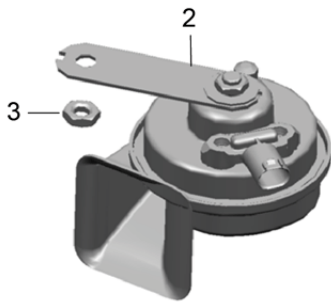

Model: 981C14

Model life 2014>>2016

Model: 981C14 Model life 2014>>2016

Pos	Part Number	Description	Remark	Qty	Model
1	991 635 149 01	Fanfare Signal horn Fanfare High-pitched		1	
(1)	991 635 159 00	Fanfare High-pitched	with:	1	
2	991 635 150 01	Fanfare Low-pitched	also use: 991 612 947 00	1	
(2)	991 635 160 00	Fanfare Low-pitched	with:	1	
-	991 612 947 00	Adapter cable for 991 635 159 00 991 635 160 00	also use: 991 612 947 00	1	
3	N 106 092 04	Hexagon collar nut M 8		2	
4	9P1 951 101	Signal horn for alarm system	use if required: 9P1 998 003 A	1	PR:534,544, -536
5	1K8 951 605 B	Alarm horn		1	PR:536
6	991 637 419 01	Bracket		1	PR:536
7	N 902 955 02	Hexagon collar nut M 8		1	PR:536
8	900 378 176 01	Hexagon bolt M 8 X 20		1	PR:534,544, -536
9	9P1 998 003 A	Wire set Modification kit Signal horn		1	PR:534,544, -536