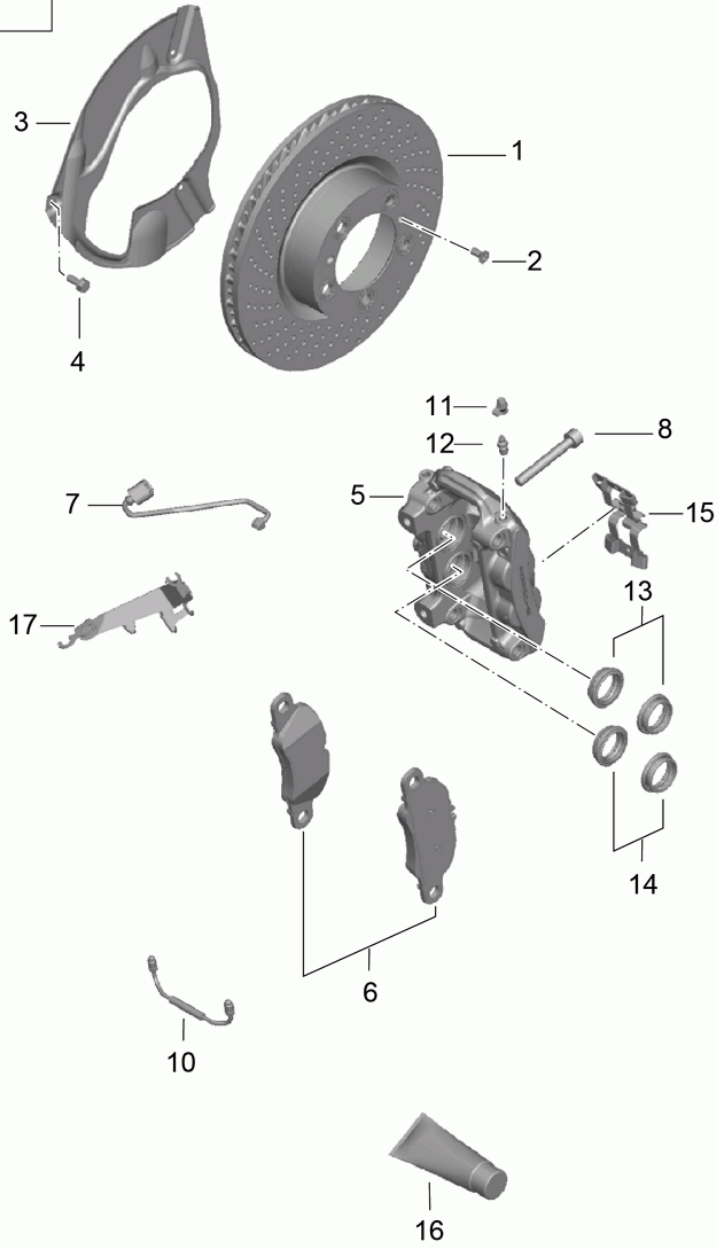

Model: 981C14

Model life 2014>>2016

Pos	Part Number	Description	Remark	Qty	Model
1	7PP 907 275 F	tyre pressure control system Tyre pressure sensor tyre pressure control system		4	PR:482,483 PR:482
(1)	7PP 907 275 G	also use: Tyre pressure sensor tyre pressure control system also use:	955 361 053 00	4	PR:483
2	955 361 053 00	Valve aluminium silver Discontinued part	955 361 053 00	4	
(2)	9P1 601 361 A	Valve tyre pressure control system silver		4	
(2)	9P1 601 361	Valve aluminium Black		4	
3	N 908 729 01	Valve cap for valve unit silver		4	
(3)	WHT 006 913	Valve cap for valve unit Black		4	
4	4D0 601 365	Hexagon socket head bolt, self-locking		4	
5	999 076 081 40	Hexagon plastic collar nut	left	2	
6	999 507 196 40	Spreader rivet	front right front	4	
7	991 618 259 00	Retainer for aerial		1	
8	991 618 104 01	Aerial		1	PR:482
(8)	991 618 103 01	Aerial		1	PR:483
9	7PP 907 283	Sender unit		4	
10	991 606 242 00	Holder for sender unit	right front	1	
11	999 049 033 40	Plastic nut	right	4	

Model: 981C14

Model life 2014>>2016