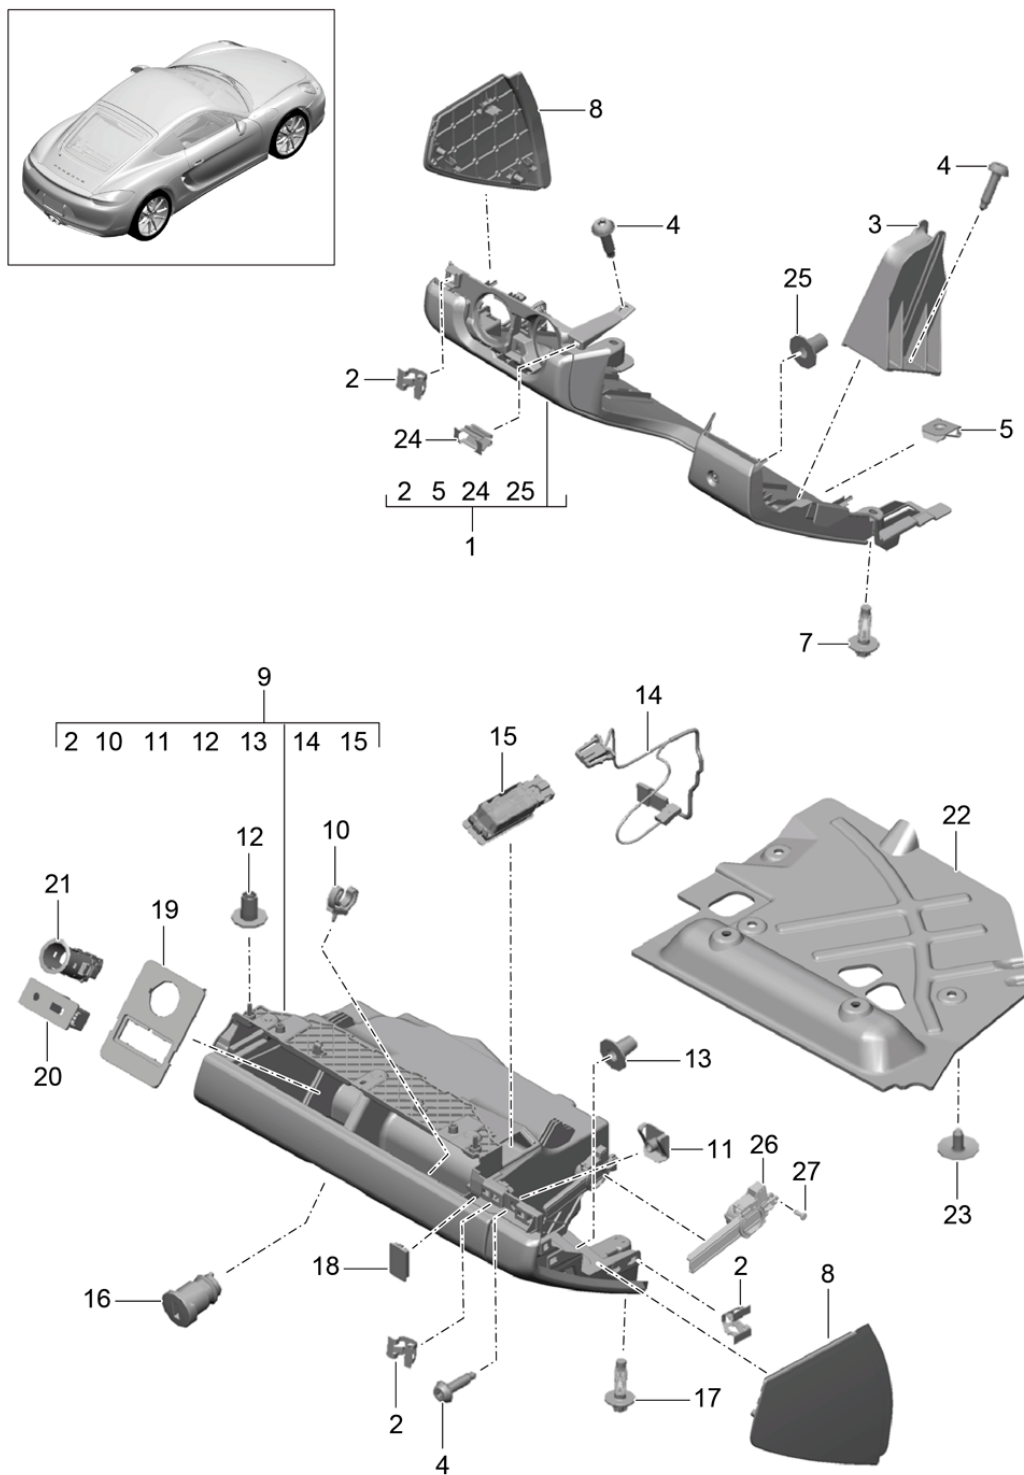

Model: 981C14

Model life 2014>>2016