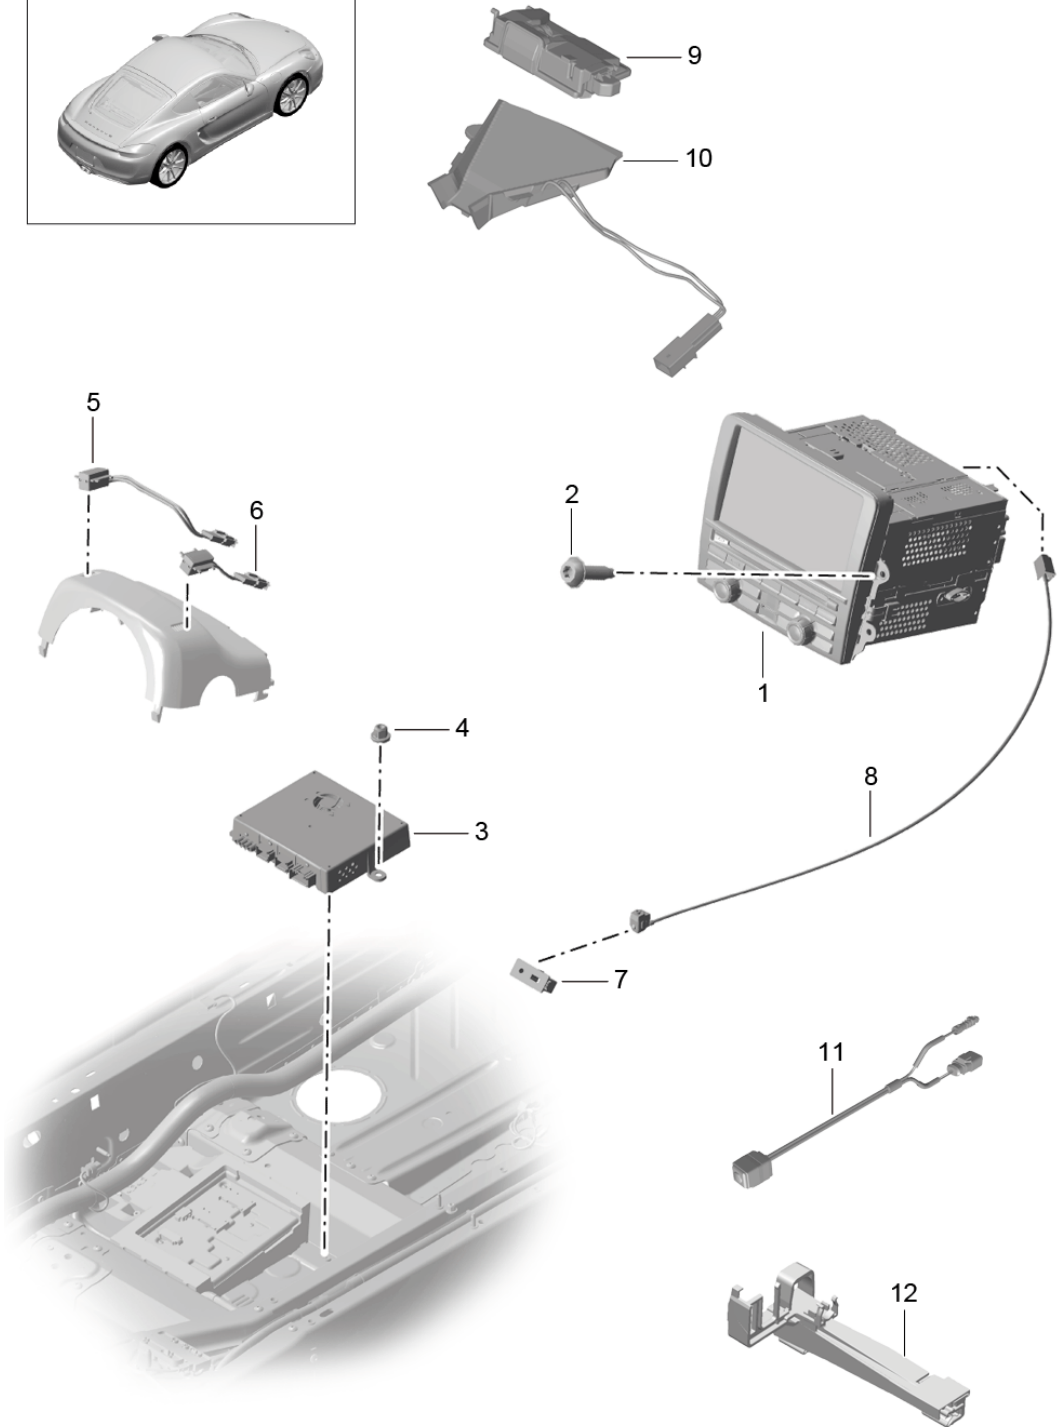

Model: 981C14

Model life 2014>>2016