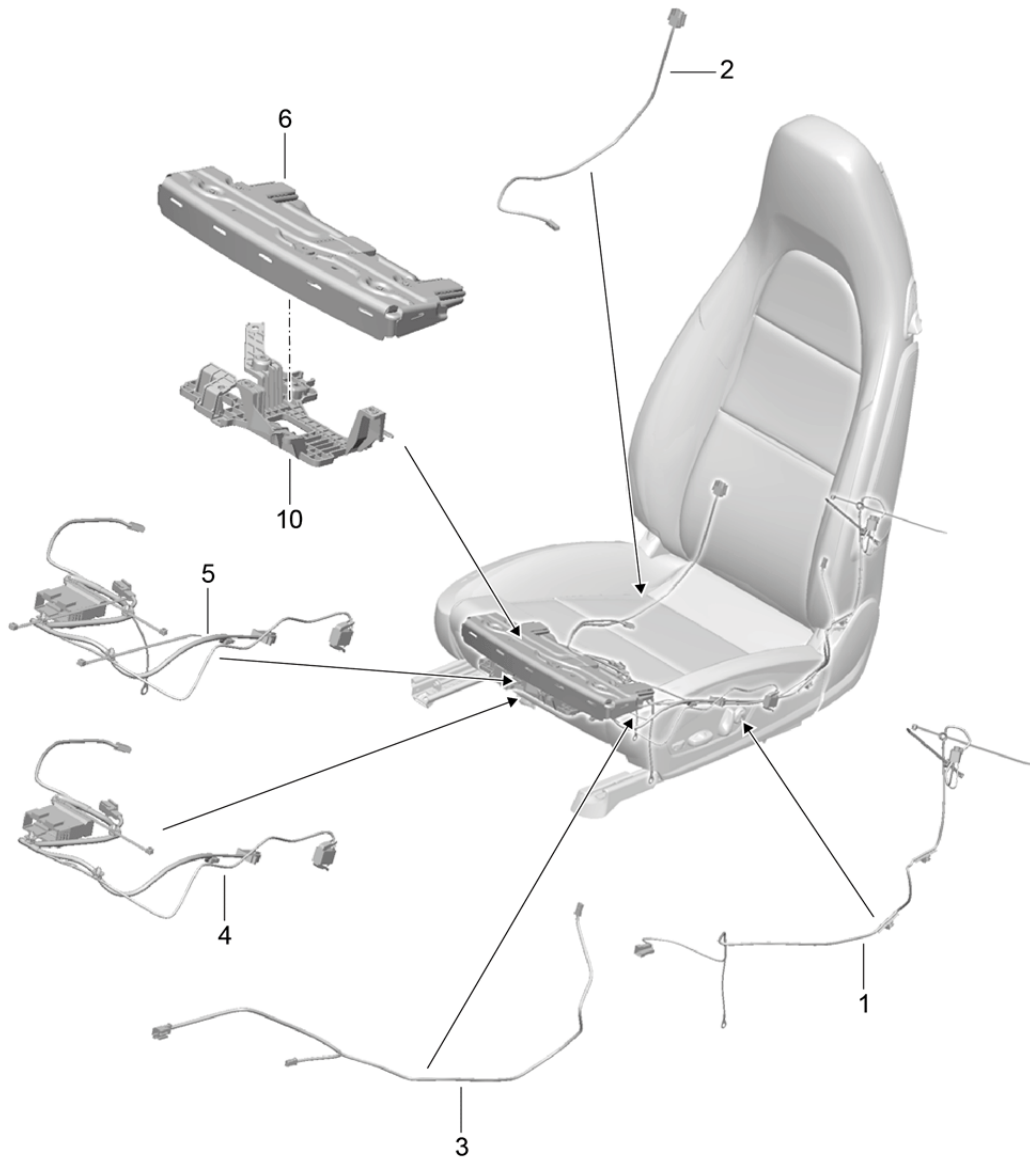

Model: 981C14

Model life 2014>>2016