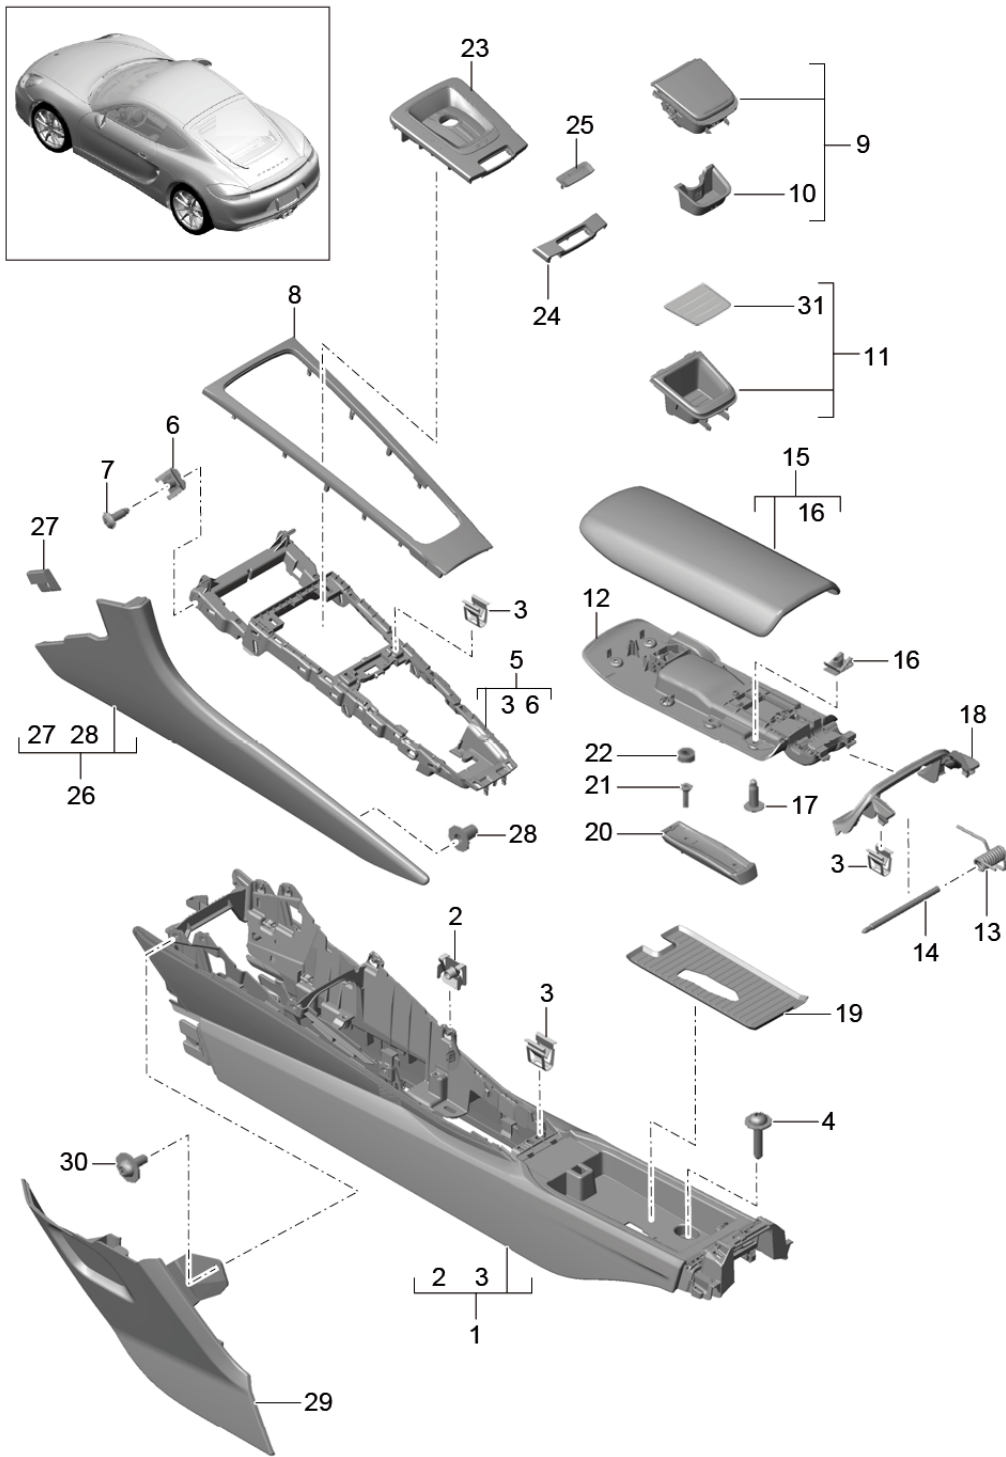

Model: 981C14

Model life 2014>>2016

Pos	Part Number	Description	Remark	Qty	Model
1	991 504 063 00	retaining frame dashboard		1	PR:098
2	991 504 615 00	retaining frame Bracket tunnel	lhd	1	
3	999 143 013 01	Hexagon bolt M8X21,5		5	
4	999 073 138 01	flat round head bolt M8X25		1	
5	999 073 542 01	Bolt with washer M8X195		1	
6	8E0 857 117	Clip dashboard Cowl panel		2	
7	991 504 407 02	Retainer for support frame A-pillar		2	
8	900 919 008 01	Locating bolt M8X40		4	
9	N 907 611 03	Hexagon collar nut self-locking M8		4	
10	991 504 653 00	Support Steering column		1	
11	N 106 366 01	bolt,hex.hd.with shoul.(combi) M8X110X80		1	
12	999 084 630 01	Hexagon nut M8		1	
13	999 143 013 01	Hexagon bolt M8X20		1	
14	999 919 278 01	Hexagon head bolt M6X20		6	
15		Bracket retaining frame see illustration:	809-000	1	

Model: 981C14

Model life 2014>>2016