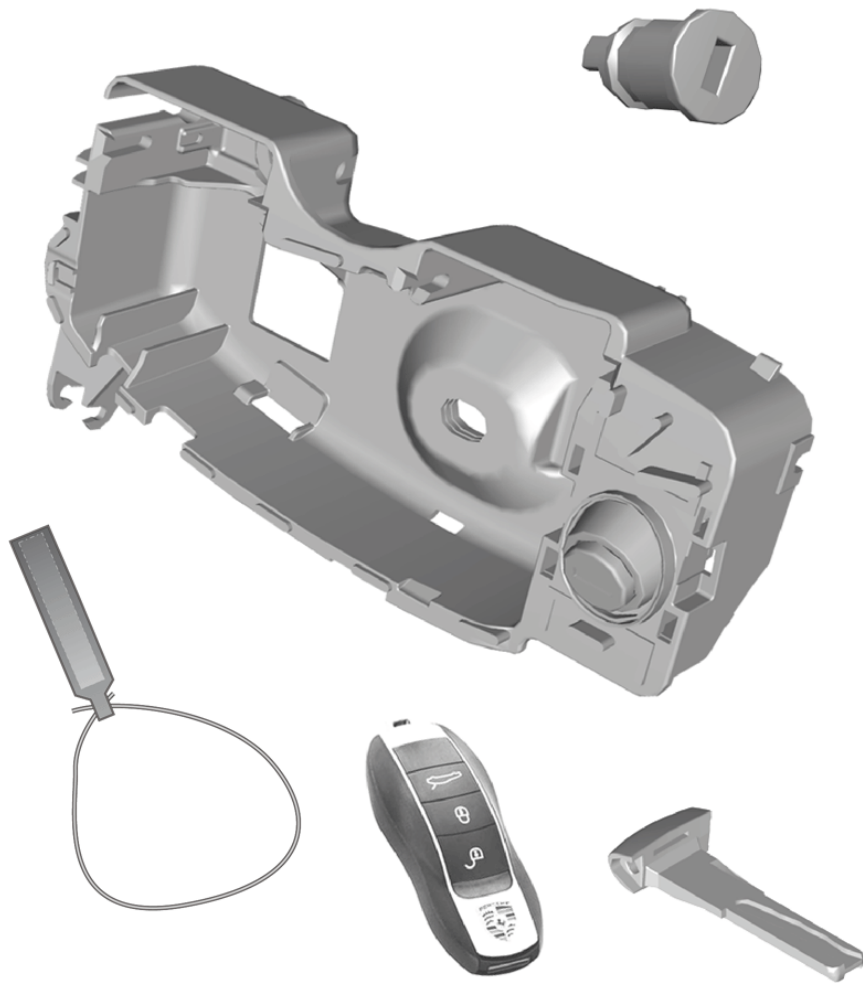

Model: 981C14

Model life 2014>>2016

Model: 981C14

Model life 2014>>2016

Pos	Part Number	Description	Remark	Qty	Model
-		repair set Set of locks comprising: Halter Door handle, exterior emergency key Key fob Glove compartment lock Key cover		1 2 1 1 2	PR:-625
-	981 538 901 09	Set of locks 4 buttons	lhd	1	PR:098,524
-	981 538 901 11	Set of locks 4 buttons	lhd	1	PR:098,523
-	981 538 901 13	Set of locks 4 buttons	lhd	1	PR:098,525, 553
-	981 538 901 14	Set of locks 4 buttons	rhd	1	PR:099,525, 553