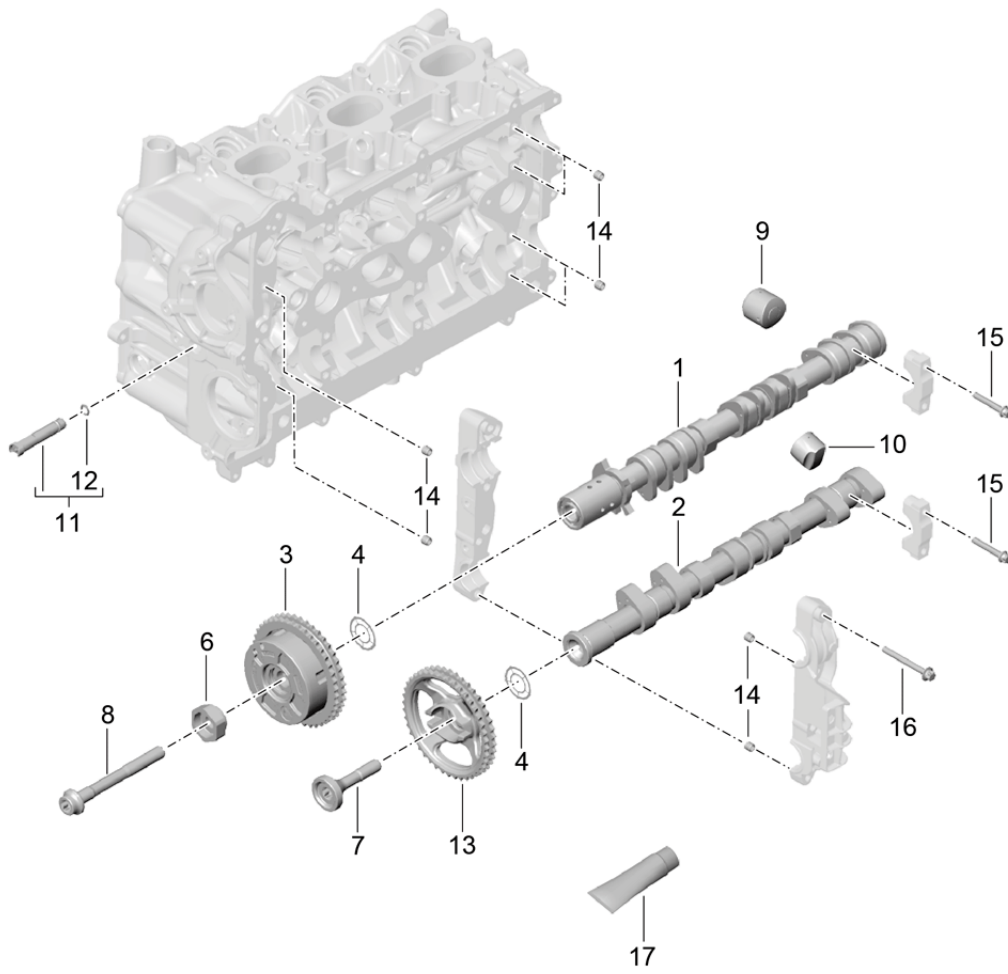

Model: 981C14

Model life 2014>>2016

Model: 981C14

Model life 2014>>2016

Pos	Part Number	Description	Remark	Qty	Model
1	9A1 105 279 02	Camshaft Hydraulic tappet camshaft adjuster unit		1	A122
1	9A1 105 283 01	Camshaft Intake Cyl. 1 - 3		1	A123
(1)	9A1 105 280 02	Camshaft Intake Cyl. 4 - 6		1	A122
(1)	9A1 105 284 01	Camshaft Intake Cyl. 4 - 6		1	A123
2	9A1 105 281 01	Camshaft Exhaust Cyl. 1 - 3		1	A122
2	9A1 105 285 01	Camshaft Exhaust Cyl. 1 - 3		1	A123
(2)	9A1 105 282 01	Camshaft Exhaust Cyl. 4 - 6		1	A122
(2)	9A1 105 286 01	Camshaft Exhaust Cyl. 4 - 6		1	A123
3	9A1 105 053 01	camshaft adjuster unit Discontinued part		2	
3	9A1 105 053 02	camshaft adjuster unit		2	
4	9A1 105 403 02	Washer for camshaft camshaft adjuster unit 34,0 X 0,1		2	
(4)	9A1 105 403 10	Washer for camshaft camshaft adjuster unit 33,4 X 0,5		2	
6	9A1 105 245 10	Sleeve camshaft adjuster unit		2	
7	9A1 105 255 01	Torx screw M 12 X 1,5 X 60 Discontinued part		2	
7	9A1 105 255 02	Torx screw M 12 X 1,5 X 60		2	
8	9A1 105 254 03	Torx screw		2	
9	9A1 105 070 04	Hydraulic tappet Intake		12	
10	9A1 105 071 00	Hydraulic tappet Exhaust		12	
11	9A1 104 402 02	oil pipe Cyl. 4 - 6		1	
12	999 707 576 40	O-ring 7,00 X 2,50		1	
13	9A1 105 147 02	Chain sprocket Camshaft Exhaust Cyl. 1 - 3		1	
(13)	9A1 105 148 02	Chain sprocket Camshaft Exhaust Cyl. 4 - 6		1	
14	999 095 075 01	dowel sleeve 8 X 7		32	
15	999 073 450 01	Outer hexagon round screw		24