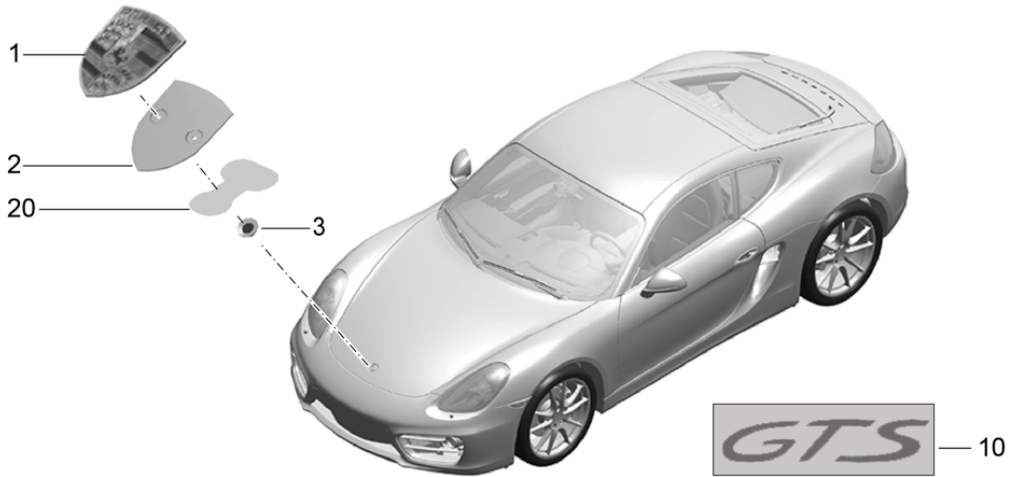

Model: 981C14

Model life 2014>>2016

4 — P O R S C H E
5 — *Cayman S* — 6
7 — *GTS*

Model: 981C14 Model life 2014>>2016

Pos	Part Number	Description	Remark	Qty	Model
1	997 559 211 02	inscriptions/lettering Decorative fittings Stone guard film Porsche crest D >> - MJ 2013 Discontinued part	front	1	
1	991 559 211 00	Porsche crest D - MJ 2014>>	front	1	
2	991 559 215 01	Underlay		1	
2	991 559 215 02	Underlay		1	
3	999 591 423 03	Tapping nut 3,0		2	
4	981 559 233 00	inscription *PORSCHE* Galvano silver		1	
(4)	991 559 235 90	inscription *PORSCHE* Black D - MJ 2015>>		1	PR:011
(4)	991 559 235 91	inscription *PORSCHE* Black High gloss D - MJ 2015>>		1	PR:011,089
5	981 559 239 00	inscription *CAYMAN* Galvano silver		1	
(5)	981 559 239 01	inscription *CAYMAN* Black D - MJ 2015>>		1	PR:011
(5)	981 559 239 02	inscription *CAYMAN* Black High gloss D - MJ 2015>>		1	PR:011,089, -498
6	981 559 245 00	inscription *S* Galvano silver		1	PR:009,-498
7	981 559 261 01	inscription *GTS* Black D - MJ 2015>>		1	PR:011
(7)	981 559 261 02	inscription *GTS* Black High gloss D - MJ 2015>>		1	PR:011,089, -498
10	991 559 443 00	Decorative film for door *GTS*		1	PR:011
20	999 911 756 41	Adhesive film D - MJ 2015>>		1