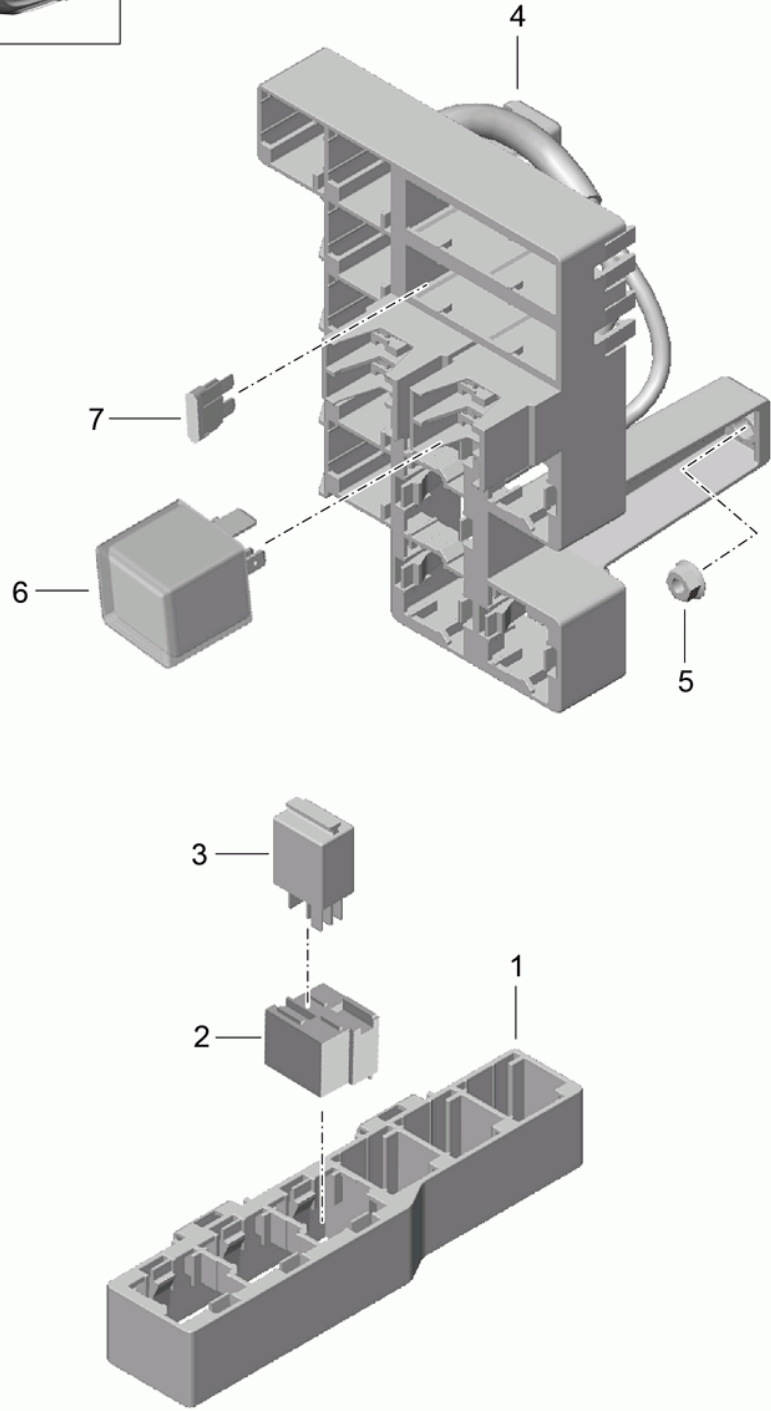

Model: 981C14

Model life 2014>>2016