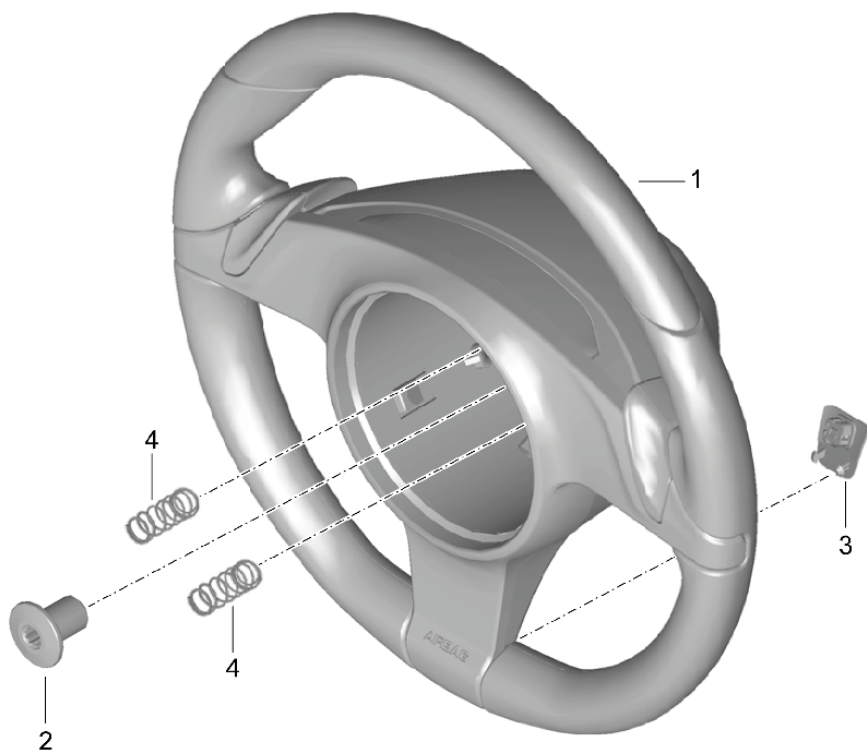

Model: 981C14

Model life 2014>>2016

Pos	Part Number	Description	Remark	Qty	Model
1	991 347 011 05	Steering gear Steering parts Steering gear Identification: >> >> 991.347.005.08 No longer use the part here		1	
(1)	991 347 011 06	Steering gear Identification: >> >> 991.347.005.09 No longer use the part here		1	PR:098,657
(1)	991 347 011 13	Steering gear Identification: >> >> 991.347.005.09 No longer use the part here		1	
(1)	991 347 011 14	Steering gear No longer use the part here		1	
(1)	991 347 005 14	Steering gear (complete) Discontinued part		1	
(1)	991 347 005 15	Steering gear (complete) Discontinued part		1	
(1)	991 347 005 18	Steering gear (complete)		1	
2	991 347 191 01	Bellows		2	
3	991 347 293 01	clamping ring		2	
5	991 347 375 01	clamping ring		2	
6	991 347 322 00	Joint		2	
7	999 034 037 01	Hexagon nut M 14 X 1,5		2	
8	991 347 131 00	Track rod		2	
9	999 072 836 01	Hexagon bolt AM 10 X 60		2	
10	999 084 449 09	Locknut M 12 X 1,5		2	

Model: 981C14

Model life 2014>>2016