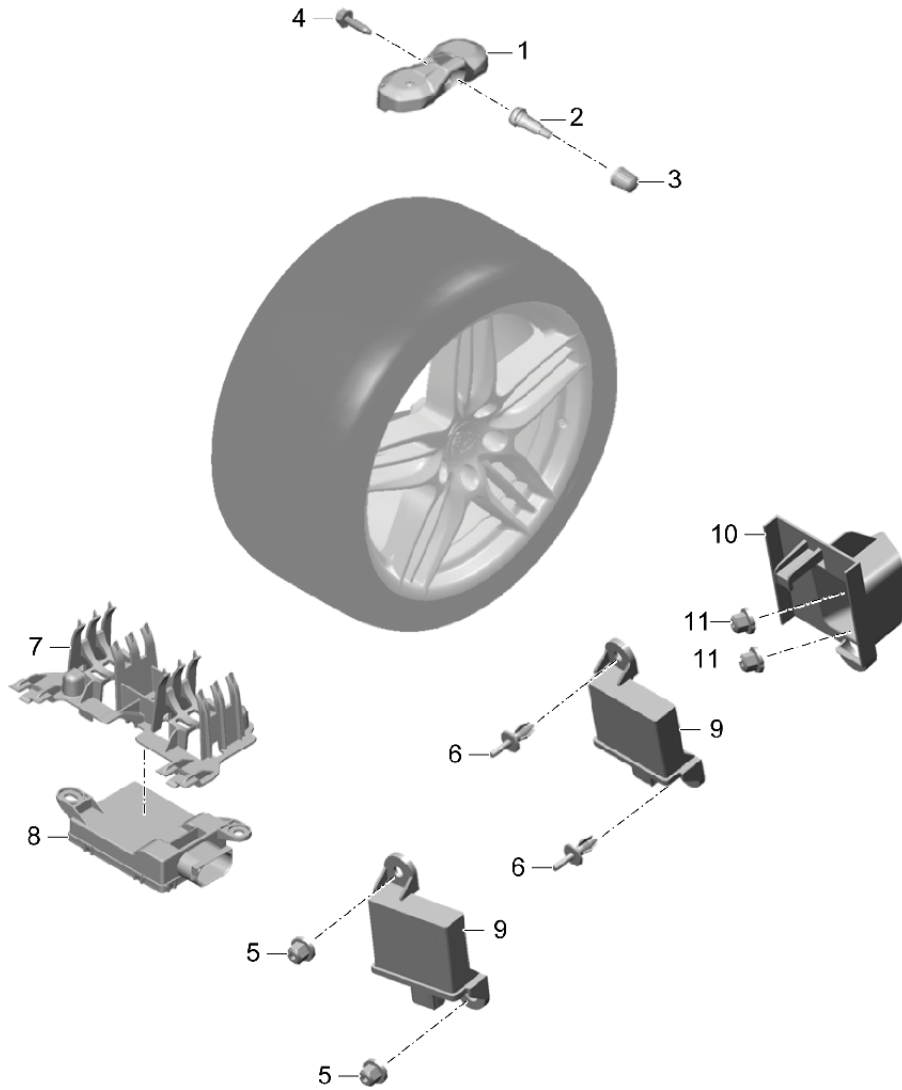

Model: 981C14

Model life 2014>>2016

Model: 981C14

Model life 2014>>2016

Pos	Part Number	Description	Remark	Qty	Model
1	7PP 907 275 F	tyre pressure control system Tyre pressure sensor tyre pressure control system		4	PR:482,483 PR:482
(1)	7PP 907 275 G	also use: Tyre pressure sensor tyre pressure control system also use:	955 361 053 00	4	PR:483
2	955 361 053 00	Valve aluminium silver Discontinued part	955 361 053 00	4	
(2)	9P1 601 361 A	Valve tyre pressure control system silver		4	
(2)	9P1 601 361	Valve aluminium Black		4	
3	N 908 729 01	Valve cap for valve unit silver		4	
(3)	WHT 006 913	Valve cap for valve unit Black		4	
4	4D0 601 365	Hexagon socket head bolt, self-locking		4	
5	999 076 081 40	Hexagon plastic collar nut	left	2	
6	999 507 196 40	Spreader rivet	front right front	4	
7	991 618 259 00	Retainer for aerial		1	
8	991 618 104 01	Aerial		1	PR:482
(8)	991 618 103 01	Aerial		1	PR:483
9	7PP 907 283	Sender unit		4	
10	991 606 242 00	Holder for sender unit	right front	1	
11	999 049 033 40	Plastic nut	right	4