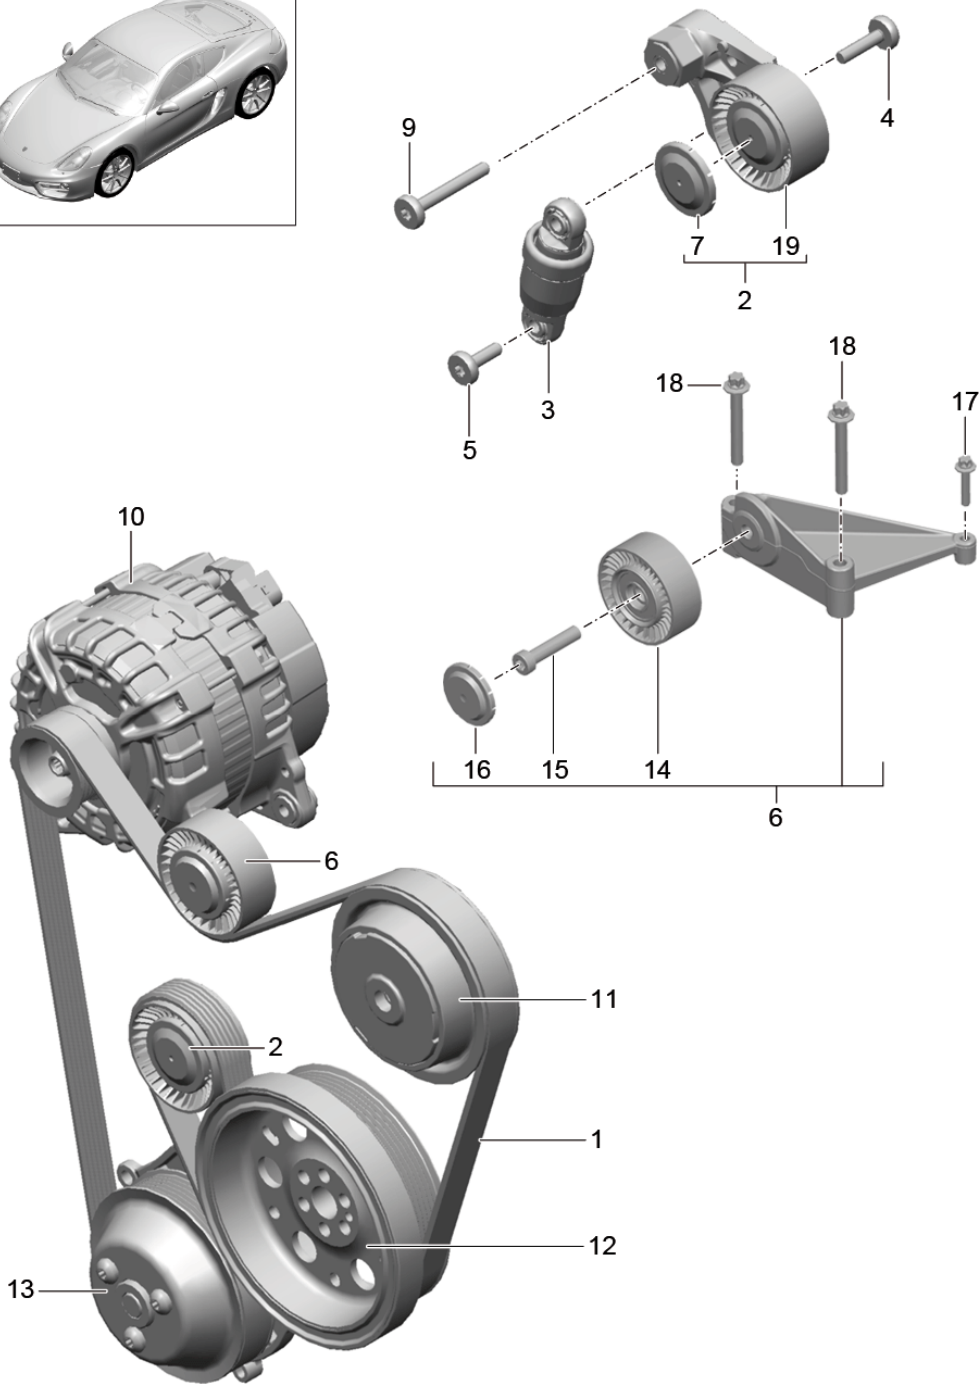

Model: 981C14

Model life 2014>>2016

Model: 981C14 Model life 2014>>2016

Pos	Part Number	Description	Remark	Qty	Model
1	9A1 102 218 00	Belt tensioner v-belt		1	
2	9A1 102 211 01	v-belt lever		1	
2	9A2 102 211 00	Tensioning roller No longer use the part here lever Tensioning roller		1	
		also use:	9A1 102 212 00 999 073 579 01 948 102 839 00		
3	948 102 261 00	tensioner		1	
4	999 073 246 09	Hydraulic Torx screw		1	
5	999 073 412 01	M 8 X 33 Torx screw		1	
6	9A1 102 030 01	M 8 X 26 Console		1	
		with:			
7	948 102 839 00	track roller		1	
9	999 073 411 01	Protective cap Hexagon socket flat head bolt		1	
10		M 8 X 60 Alternator			
11		see illustration: pulley	902-005		
12		Compressor see illustration:	813-015		
13		pulley Crankshaft see illustration:	102-000		
14		pulley Coolant pump see illustration:	105-000		
15	999 073 579 01	idler pulley Not available To Use 9A1.102.030.01		1	
16	03G 145 291	round hd. screw		1	
17	900 385 048 01	M 10 X 30 Protective cap		1	
18	900 385 091 01	Torx screw M6 X 30		1	
19	9A1 102 212 00	Hexagon head bolt M8 X 60 Tensioning roller		2	