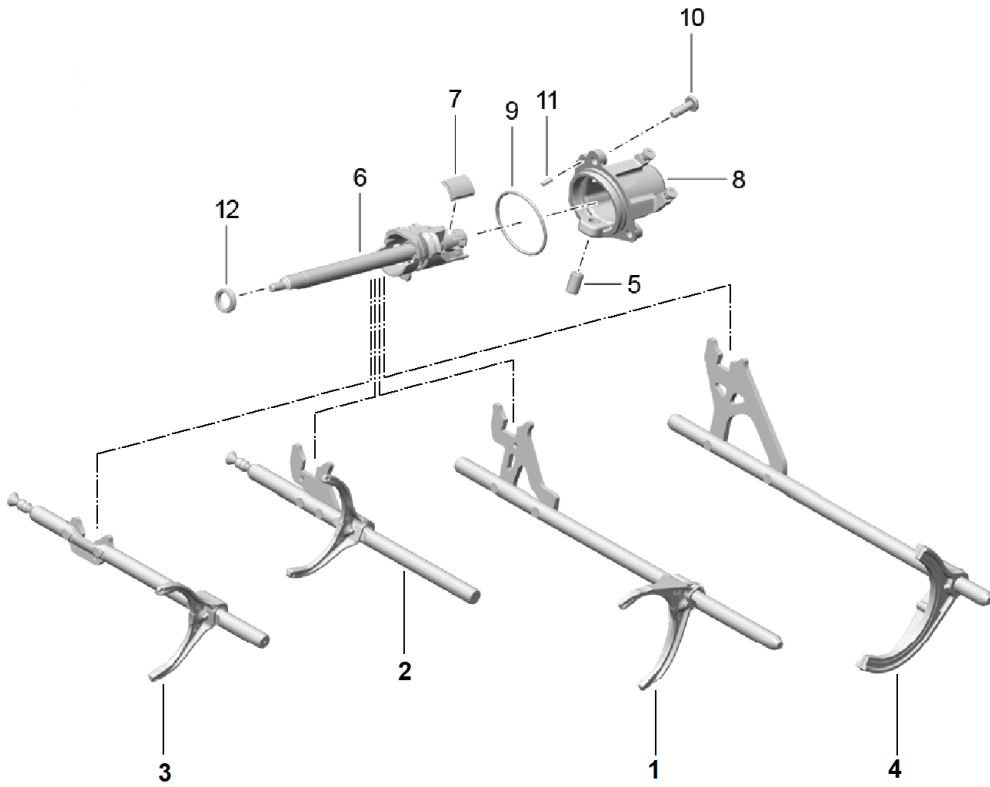

Model: 981C14

Model life 2014>>2016

P40302015 06 - 18

Model: 981C14

Model life 2014>>2016

Pos	Part Number	Description	Remark	Qty	Model
		Manual gearbox heat exchanger oil pipe Water pipe			G8100,G8120
1	981 307 017 00	heat exchanger		1	
2	981 307 821 00	flat round head bolt		3	
3	981 307 401 00	Bracket		1	
		Disc valve			
4	991 307 573 00	Disc valve		1	
5	900 385 041 01	Torx screw M 6 X 12		1	
6	9G1 307 673 00	Molded hose		1	
7	981 307 077 00	Water hose Coolant Return line		1	
8	981 307 074 00	Water hose Coolant Supply		1	
9	981 307 075 00	Water hose Coolant Supply		1	
-	000 043 205 01	Pipe 4,0 X 1,0 modify in workshop Shorten		*	
10		Vacuum line L = 400 mm		1	
11	928 574 717 06	Molded hose Discontinued part		1	
11	928 574 717 07	Molded hose No longer use the part here		1	
11	9P1 129 487	Molded hose		1	
12	999 507 872 40	Bracket		1	
13	999 512 589 09	Hose clamp 25 X 12		1	
14	999 239 040 40	Connecting piece 3,5 X 2,0 X 28		1	
(14)	928 573 727 05	Distributor		1	PR:XLF
15	N 910 682 01	Hexagon socket flat head bolt M 4 X 10		1	
16	7PP 906 270	Change-over valve		1	
17	981 307 053 00	Line		1	
18	981 307 853 00	O-ring		2	
19	N 910 597 01	sealing plug		2	
20	981 307 023 00	oil pump		1	
21	981 307 815 00	Clip		1	
22	981 307 825 00	Bracket		1	
23	981 307 850 00	flat round head bolt		3