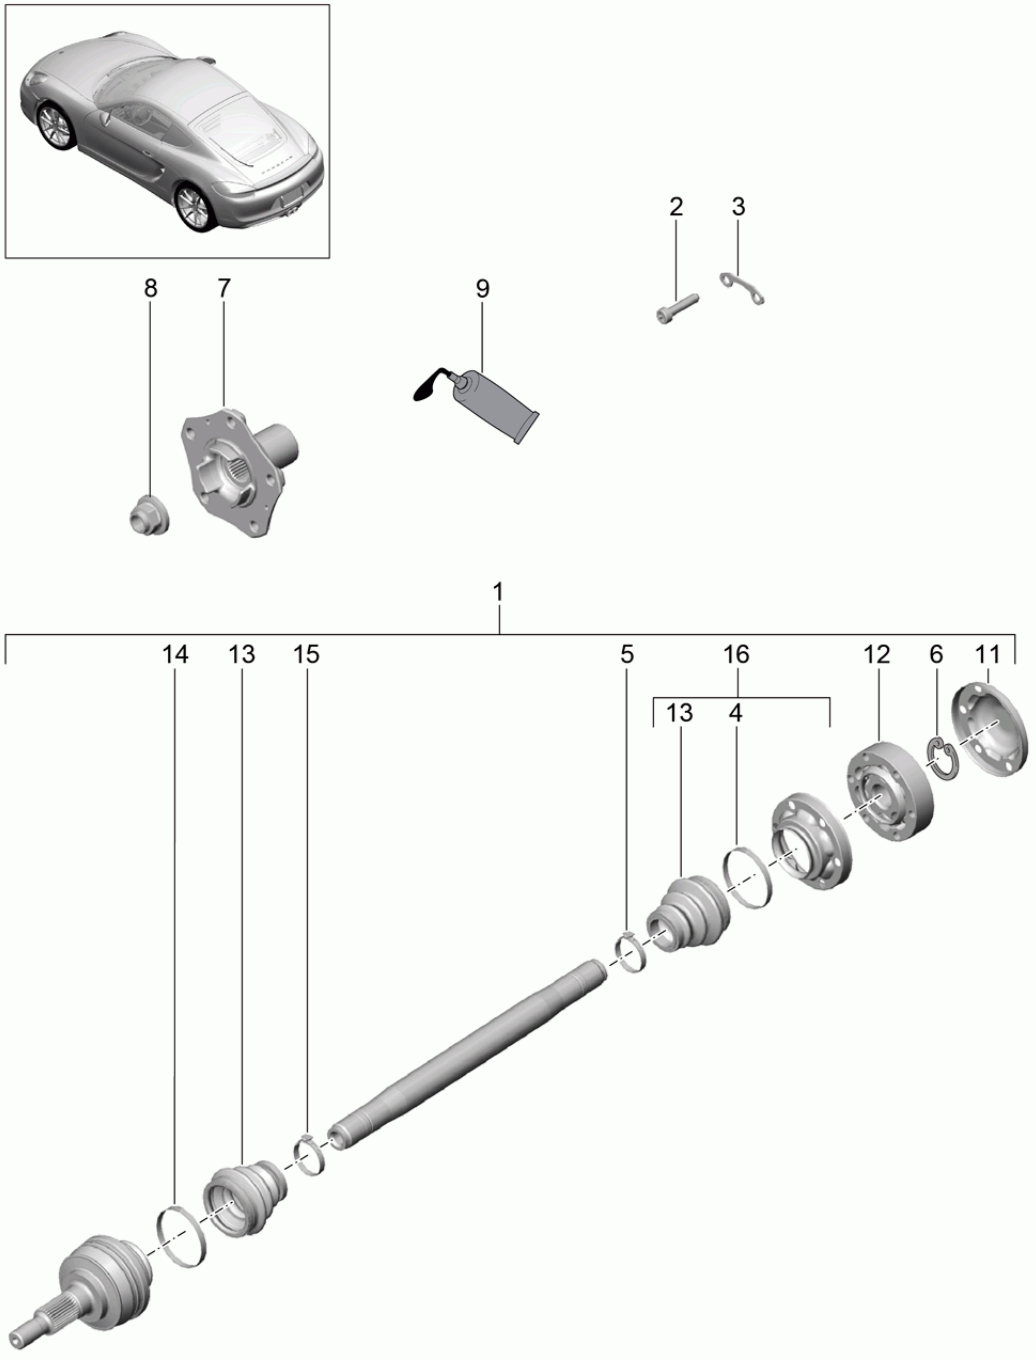

Model: 981C14

Model life 2014>>2016

Model: 981C14

Model life 2014>>2016

Pos	Part Number	Description	Remark	Qty	Model
		Drive shaft			
		Wheel hub			
1	981 332 024 00	Drive shaft	left	1	PR:008,480
(1)	981 332 024 20	Drive shaft	right	1	PR:008,480
(1)	981 332 024 10	Drive shaft	left	1	PR:009,480
(1)	981 332 024 30	Drive shaft	right	1	PR:009,480
(1)	981 332 024 50	Drive shaft		2	PR:008,250
(1)	981 332 024 60	Drive shaft		2	PR:009,250
2	999 510 047 01	Socket head bolt M 10 X 46,5		12	
3	986 332 191 00	Spacer		6	PR:008
(3)	991 332 191 00	Spacer		6	PR:009
4	996 332 957 00	Clip 73 MM		4	PR:009
5	996 332 257 00	Clip 34 MM		4	
6	900 041 014 00	Securing ring		2	
7	991 341 605 02	Wheel hub Discontinued part		2	
7	991 341 605 03	Wheel hub		2	
8	999 084 135 01	Hexagon nut M 22 X 1,5 Discontinued part		2	
8	999 084 135 02	Hexagon nut M 22 X 1,5		2	
9	000 043 110 01	Grease 1 100-gramme tube		X	
10	000 043 205 36	sealant 1 100-gramme tube		X	
11	987 332 267 00	End cap		2	PR:008
(11)	997 332 267 00	End cap		2	PR:009
12	986 332 030 00	Joint		2	PR:008
(12)	991 332 030 00	Joint		2	PR:009
13	996 332 293 00	Dust bellows		4	
14	996 332 957 00	Clip 73 MM		4	
15	996 332 257 00	Clip 34 MM		4	
16	987 332 955 00	Bellows	with:	2	PR:008
(16)	997 332 955 00	Cap Bellows Cap	with:	2	PR:009