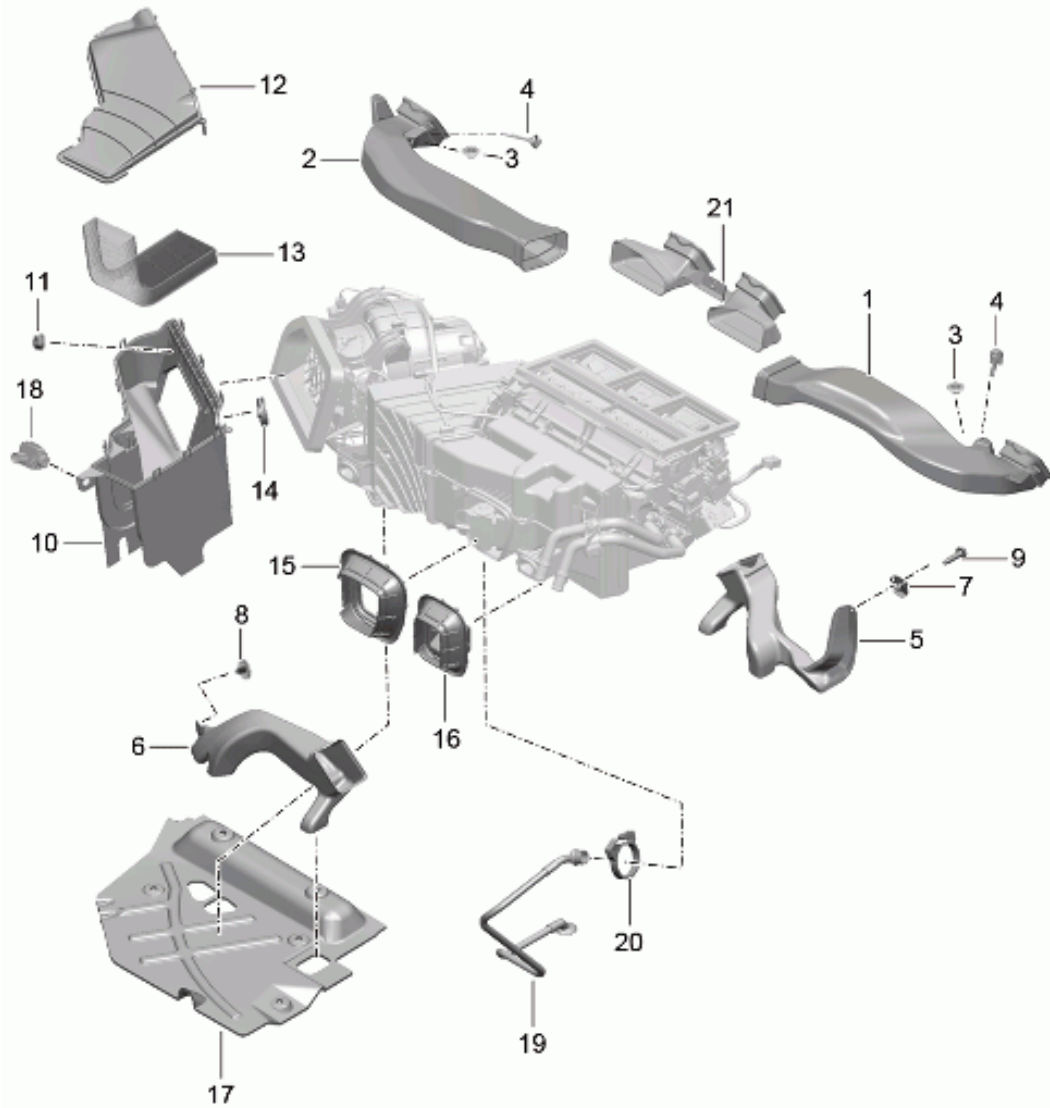

Model: 981C14

Model life 2014>>2016

Model: 981C14 Model life 2014>>2016

Pos	Part Number	Description	Remark	Qty	Model
1	981 572 463 00	Air guide Air distributor Air guide	left side lhd	1	PR:098
2	981 572 464 00	Air guide	right side lhd	1	PR:098
3	999 703 462 40	End cap 10,0X65		2	PR:572
4	970 653 253 00	Temperature sensor Temperature sensor		2	
5	991 572 693 00	Footwell outlet vent (drivers side)	lhd	1	PR:098
(6)	991 572 794 02	Footwell outlet vent (passenger side)	lhd	1	PR:098
7	999 507 556 01	panel nut M 5		2	
8	1H0 819 943	round hd. screw (passenger side)		1	
9	999 073 459 01	fillister hd. bolt M5X16 (drivers side)		1	
10	991 572 072 01	Lower part Air intake	lhd	1	PR:098
11	900 377 018 09	Hexagon nut M6		2	
12	991 572 272 01	Cover Air intake		1	
13	991 572 371 00	Air filter Air intake		1	
14	991 572 471 01	Grommet Air intake		1	
15	991 573 769 01	Grommet Firewall Expansion valve		1	PR:572,573
16	991 572 263 01	Seal Cross panel Heater pipeline		1	
17		Trim Cold air Cover		1	
18	7PP 907 659	see illustration: Sensor	809-010	1	
19	991 573 794 00	water drain pipe		1	PR:572,573
20	999 512 418 40	Hose clamp 22,7-24,7		1	PR:572,573
21	981 572 769 01	Air guide Intermediate piece	center	1