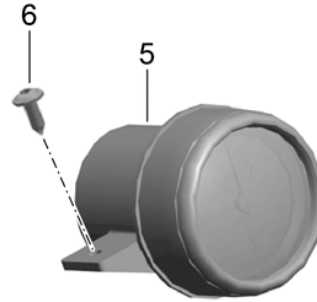

Model: 981C14

Model life 2014>>2016

Model: 981C14 Model life 2014>>2016

Pos	Part Number	Description	Remark	Qty	Model
		Instruments			
		Stopwatch			
1	981 641 145 13	Combi-instrument (complete)		1	PR:022,480 "USA"
	981 641 145 13 A05	Matt black			
1	981 641 165 03	Combi-instrument (complete)		1	PR:022,480, 011 "USA"
		D - MJ 2015>>			
	981 641 165 03 A05	Matt black			
(1)	981 641 146 13	Combi-instrument (complete)		1	PR:022,250 "USA"
	981 641 146 13 A05	Matt black			
(1)	981 641 166 03	Combi-instrument (complete)		1	PR:022,250, 011 "USA"
		D - MJ 2015>>			
	981 641 166 03 A05	Matt black			
(1)	981 641 143 13	Combi-instrument (complete)		1	PR:022,480 "CDN"
	981 641 143 13 A05	Matt black			
(1)	981 641 163 03	Combi-instrument (complete)		1	PR:022,480, 011 "CDN"
		D - MJ 2015>>			
	981 641 163 03 A05	Matt black			
(1)	981 641 144 13	Combi-instrument (complete)		1	PR:022,250 "CDN"
	981 641 144 13 A05	Matt black			
(1)	981 641 164 03	Combi-instrument (complete)		1	PR:022,250, 011 "CDN"
		D - MJ 2015>>			
	981 641 164 03 A05	Matt black			
(1)	981 641 155 13	Combi-instrument (complete)		1	PR:023,480 "USA"
	981 641 155 13 A05	Matt black			
(1)	981 641 195 01	Combi-instrument (complete)		1	PR:023,480, 011 "USA"
		D - MJ 2015>>			
	981 641 195 01 A05	Matt black			
(1)	981 641 175 01	Combi-instrument (complete)		1	PR:027,480, 011 "USA"
		D - MJ 2015>>			
	981 641 175 01 A05	Matt black			
(1)	981 641 156 13	Combi-instrument (complete)		1	PR:023,250 "USA"
	981 641 156 13 A05	Matt black			
(1)	981 641 196 01	Combi-instrument (complete)		1	PR:023,250, 011 "USA"
		D - MJ 2015>>			
	981 641 196 01 A05	Matt black			
(1)	981 641 176 01	Combi-instrument (complete)		1	PR:027,250, 011 "USA"
		D - MJ 2015>>			
	981 641 176 01 A05	Matt black			
(1)	981 641 153 13	Combi-instrument (complete)		1	PR:023,480 "CDN"
	981 641 153 13 A05	Matt black			
(1)	981 641 193 01	Combi-instrument (complete)		1	PR:023,480, 011 "CDN"
		D - MJ 2015>>			
	981 641 193 01 A05	Matt black			
(1)	981 641 173 01	Combi-instrument (complete)		1	PR:027,480, 011 "CDN"
		D - MJ 2015>>			
	981 641 173 01 A05	Matt black			