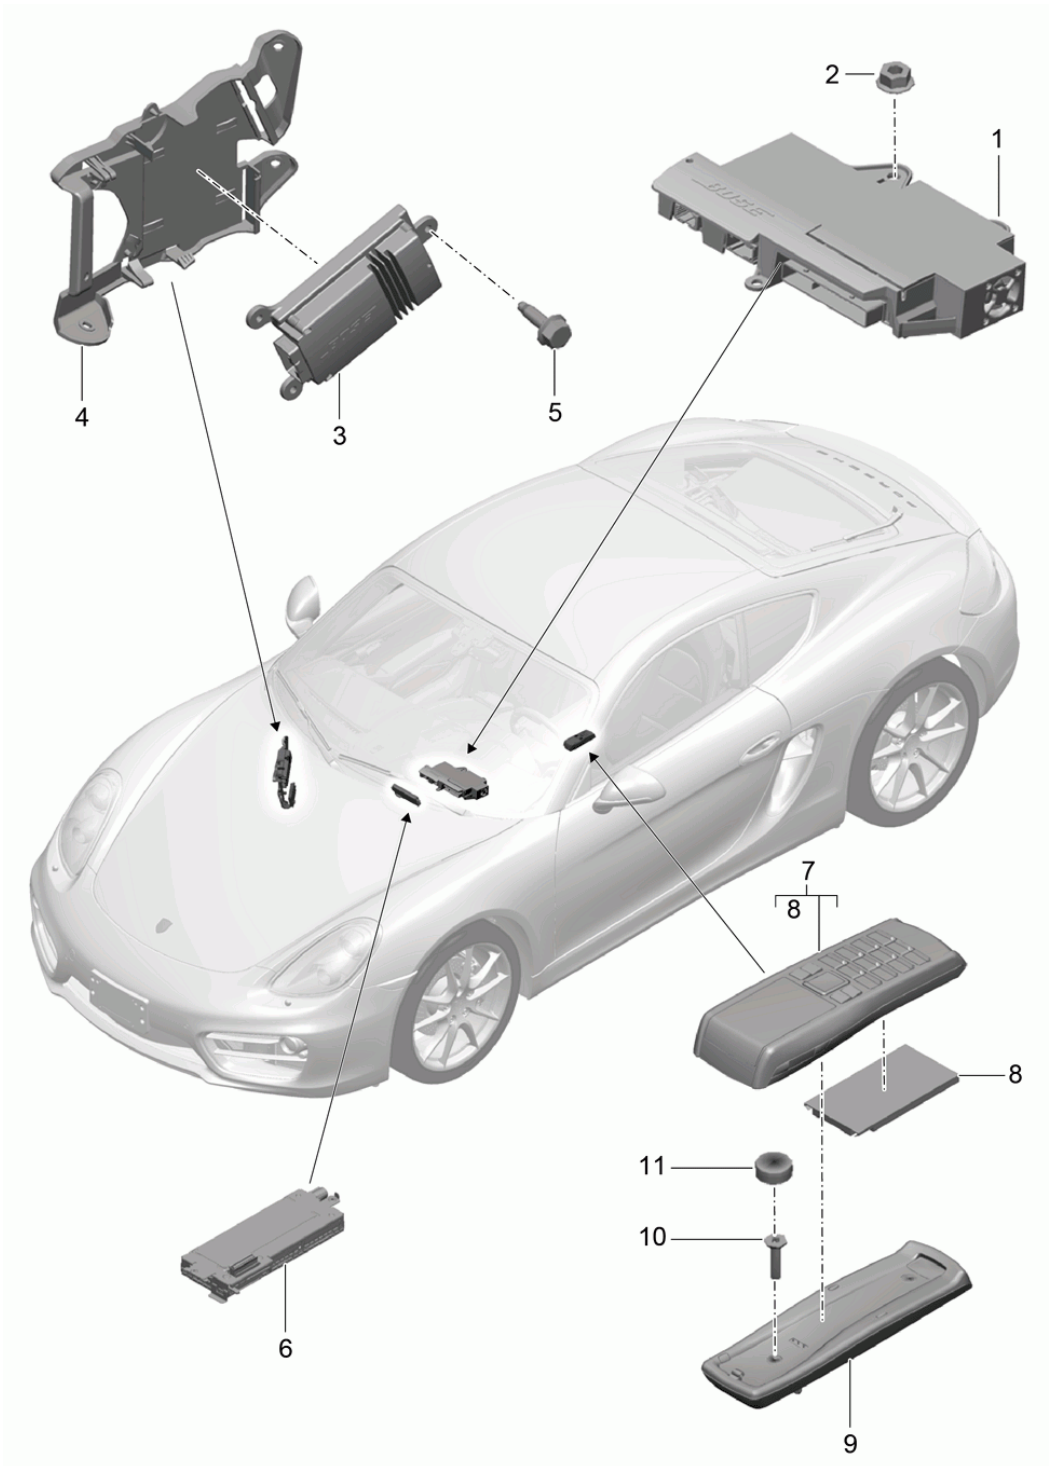

Model: 981C14

Model life 2014>>2016

Model: 981C14 Model life 2014>>2016

Pos	Part Number	Description	Remark	Qty	Model
1	991 645 441 03	Amplifiers Telephone Amplifiers D >> - MJ 2014		1	PR:490,-IY2
1	991 645 441 04	Amplifiers D - MJ 2014>>		1	PR:490,IY2
1	7PP 035 223 AA	Amplifiers		1	PR:680,-675
1	991 645 443 02	Amplifiers		1	PR:682
2	999 084 638 01	Hexagon nut M 6		3	
3	991 645 567 00	Additional amplifier Subwoofer		1	PR:680
3	9P1 035 465	Additional amplifier Subwoofer		1	PR:680
(3)	991 645 577 00	Additional amplifier Subwoofer		1	PR:682
4	991 645 521 00	Bracket for subwoofer Additional amplifier	lhd	1	PR:098,680, 682
5	900 378 317 01	Hexagon bolt M 6 X 25		1	PR:680,682
6	7PP 035 730 B	Control unit for telephone microphone see illustration:	911-000	1	PR:666
7	7PP 035 725 B	Telephone controls/receiver		1	PR:669
8	997 646 916 00	Battery		1	PR:669
9	955 646 214 00	Support for cellphone receiver		1	PR:669
10	999 919 230 00	countersunk bolt 3,0 X 10		2	PR:669
11	955 646 311 00	Bungs		2	PR:669