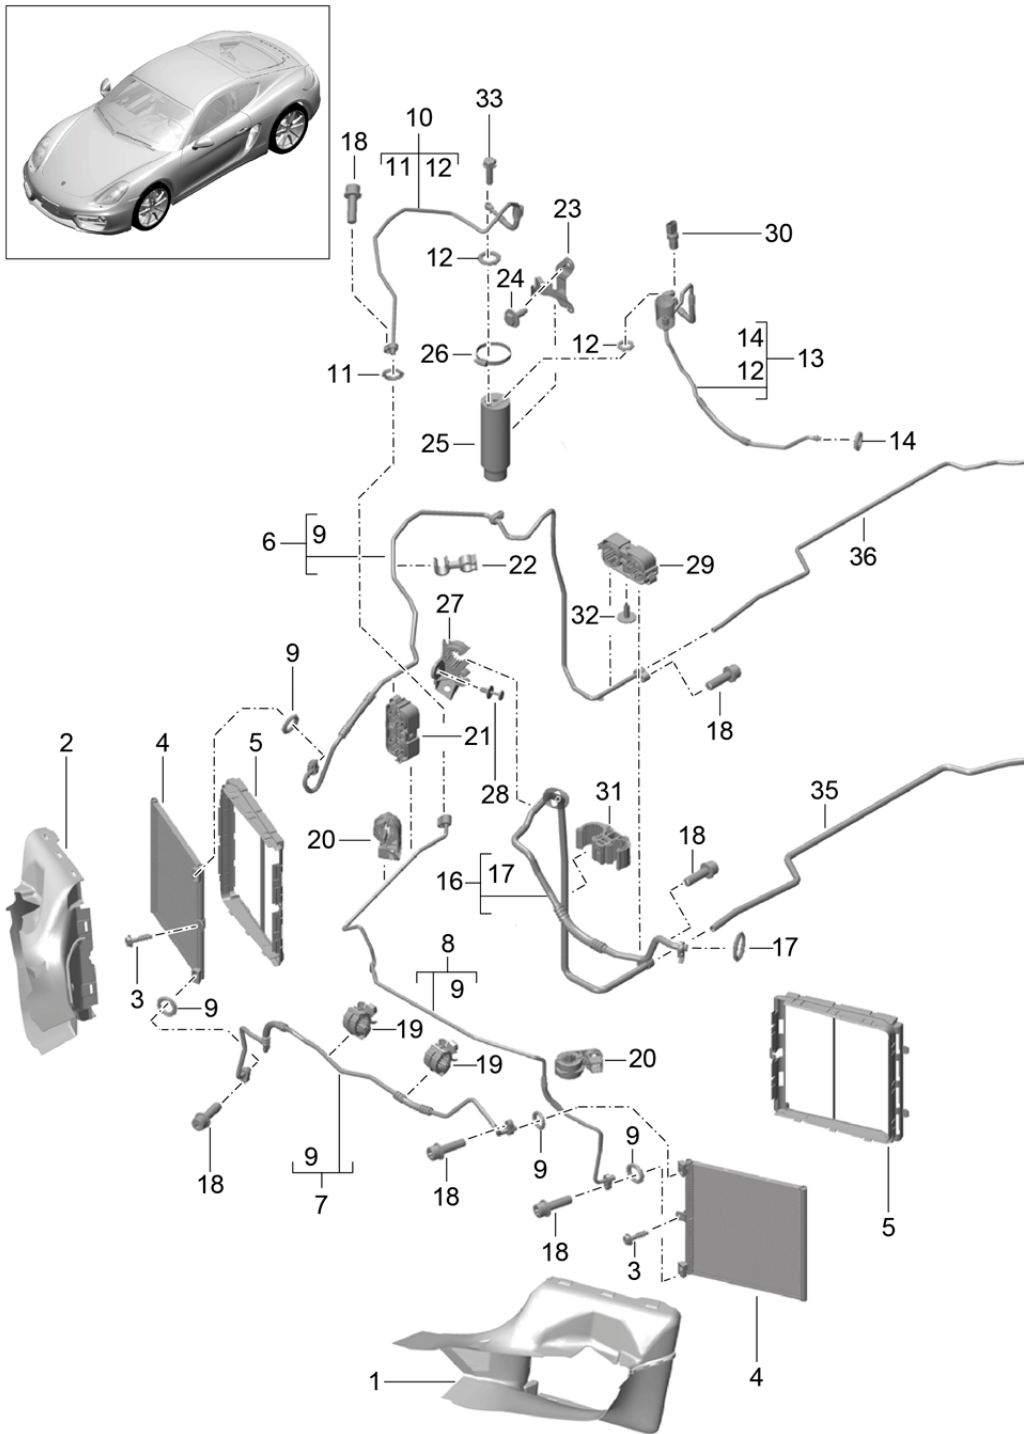

Model: 981C14

Model life 2014>>2016

Model: 981C14 Model life 2014>>2016

Pos	Part Number	Description	Remark	Qty	Model
1	981 575 321 02	refrigerant circuit Air guide	front left side	1	PR:009,250, -153
(1)	981 575 321 02 1E0 981 575 321 03	Black Air guide	left side	1	PR:008
(1)	981 575 321 03 1E0 981 575 321 03	Black Air guide	left side	1	PR:009,480
(1)	981 575 321 03 1E0 981 575 321 03	Black Air guide	left side	1	PR:009,153, 250
(1)	981 575 321 03 1E0 981 575 321 04	Black Air guide	left side	1	PR:011
2	981 575 321 04 1E0 981 575 322 02	Black Air guide	right side	1	PR:009,250, -153
(2)	981 575 322 02 1E0 981 575 322 03	Black Air guide	right side	1	PR:008
(2)	981 575 322 03 1E0 981 575 322 03	Black Air guide	right side	1	PR:009,480
(2)	981 575 322 03 1E0 981 575 322 03	Black Air guide	right side	1	PR:009,153, 250
(2)	981 575 322 03 1E0 981 575 322 04	Black Air guide	right side	1	PR:011
3	981 575 322 04 1E0 999 919 133 09	Black Hexagon bolt 6,0X20,0		2	
4	991 573 111 02	Condenser		2	
5	991 573 711 02	Sealing frame		2	
6	991 573 094 00	Pressure line Underbody for Condenser	front	1	
7	991 573 103 02	Pressure line Between Condenser		1	
8	991 573 105 02	Pressure line Condenser Wheel housing	left	1	
9	999 707 557 41	O-ring		1	
10	991 573 108 01	Pressure line Drier for Expansion valve Wheel housing panel		1	
11	999 707 556 41	O-ring		1	
12	999 707 660 40	O-ring		1	
13	991 573 109 06	Pressure line Drier	lhd	1	PR:098,572, 573
14	999 707 652 40	O-ring		1	
16	991 573 093 00	suction line Expansion valve for Underbody	lhd	1	PR:098
17	999 707 558 41	O-ring		1	
18	N 104 144 02	Socket head bolt with hexagon socket head		5