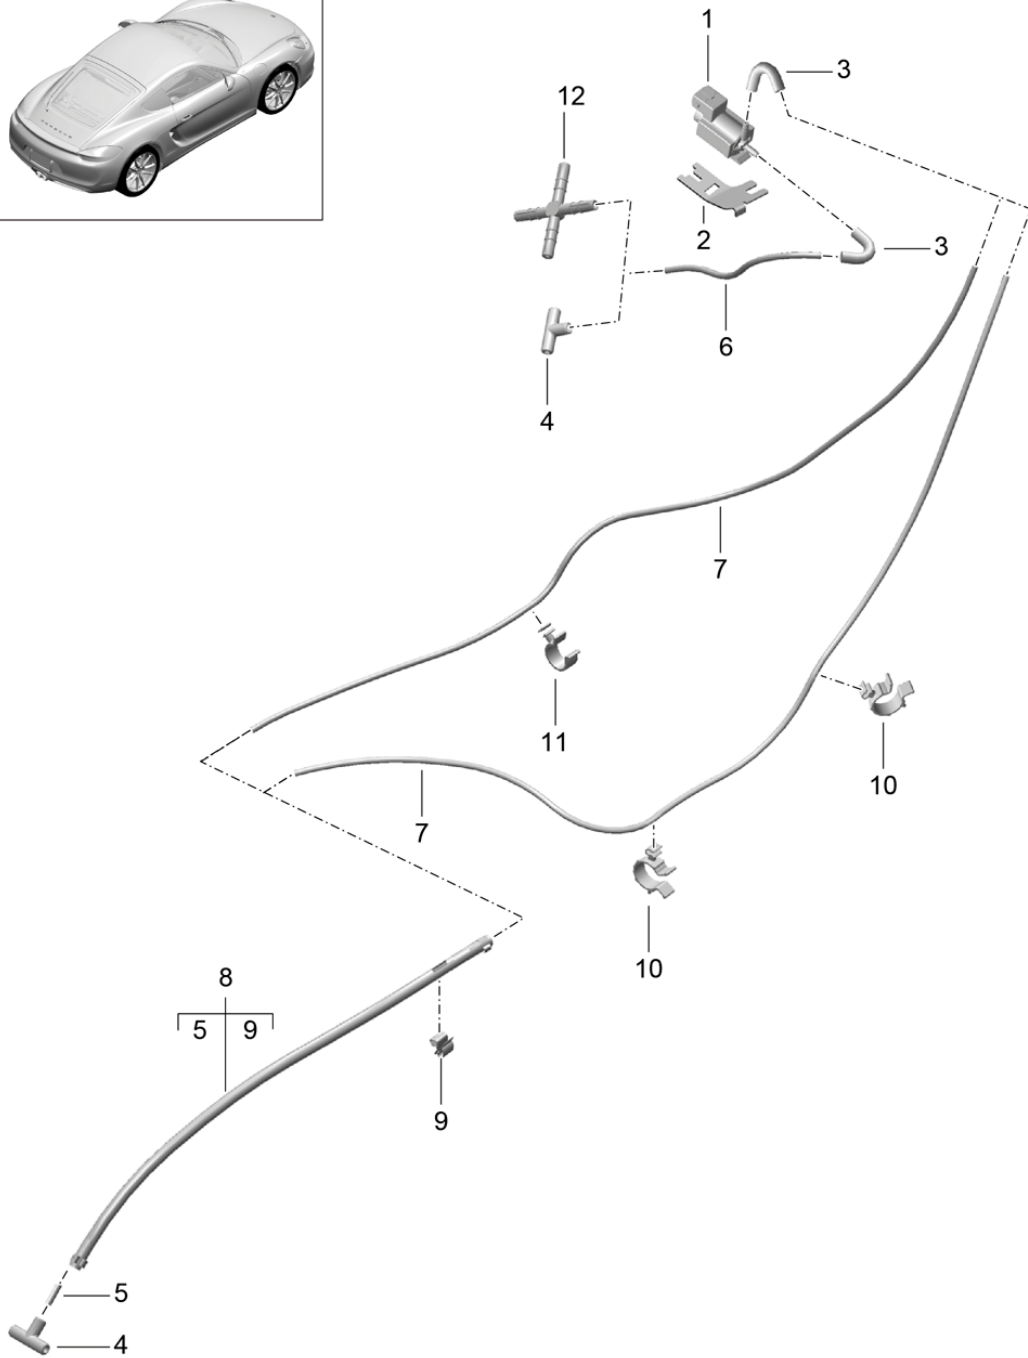

Model: 981C14

Model life 2014>>2016

Pos	Part Number	Description	Remark	Qty	Model
		exhaust system Sport			PR:XLF
1	981 111 961 00	Tailpipe		1	PR:XLF,XLS
2	981 111 921 04	Silencer	left	1	PR:XLF
		Discontinued part			
2	981 111 921 05	Silencer	left	1	PR:XLF
		Discontinued part			
2	981 111 921 06	Silencer	left	1	PR:XLF
3	981 111 922 04	Silencer	right	1	PR:XLF
		Discontinued part			
3	981 111 922 05	Silencer	right	1	PR:XLF
		Discontinued part			
3	981 111 922 06	Silencer	right	1	PR:XLF
4	981 111 280 00	clamp		1	
5	981 111 049 00	Vacuum line		2	
			steel		
		No longer use the part here			
5	981 111 049 01	Vacuum line		2	
			steel		
6	991 111 381 02	Vacuum unit	left	1	
(6)	991 111 385 01	Vacuum unit	right	1	
7	999 651 360 01	Cable fastener		4	
		6,00			

Model: 981C14

Model life 2014>>2016