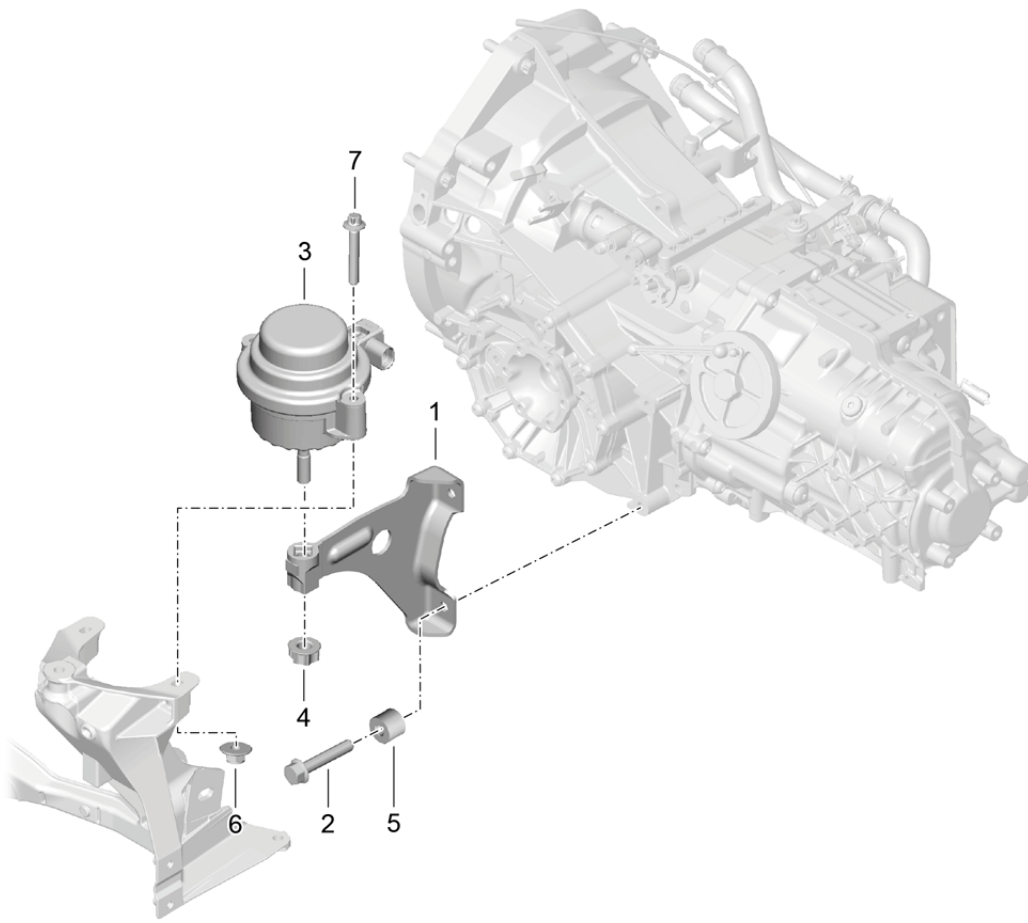

Model: 981C14

Model life 2014>>2016

Model: 981C14

Model life 2014>>2016

Pos	Part Number	Description	Remark	Qty	Model
		Transmission suspension			
		Threaded joint			
		Engine			
1	981 375 195 00	Console	left	1	PR:250
(1)	981 375 181 00	Console	left	1	PR:480
(1)	981 375 196 01	Console	right	1	PR:250
(1)	981 375 182 00	Console	right	1	PR:480
2	900 378 249 01	Hexagon bolt		4	PR:480
		AM 10 X 55			
(2)	900 378 338 01	Bolt with washer		4	PR:250
		AM 10 X 30			
3	981 375 059 04	hydro-mounting		2	PR:140
(3)	981 375 049 02	hydro-mounting		2	PR:-140
4	999 086 009 02	Nut		2	
		M 12 X 1,5			
5	999 209 118 30	spacer sleeve		4	PR:480
		10,2 X 7,4			
6	999 084 447 01	Hexagon nut		4	
		M 8			
6	PAF 003 923	Hexagon nut		4	
		M 8			
7	900 385 071 01	Torx screw		4	PR:-140
		M 8 X 50			
(7)	900 385 121 01	Outer hexagon round screw		4	PR:140
		M 8 X 75			