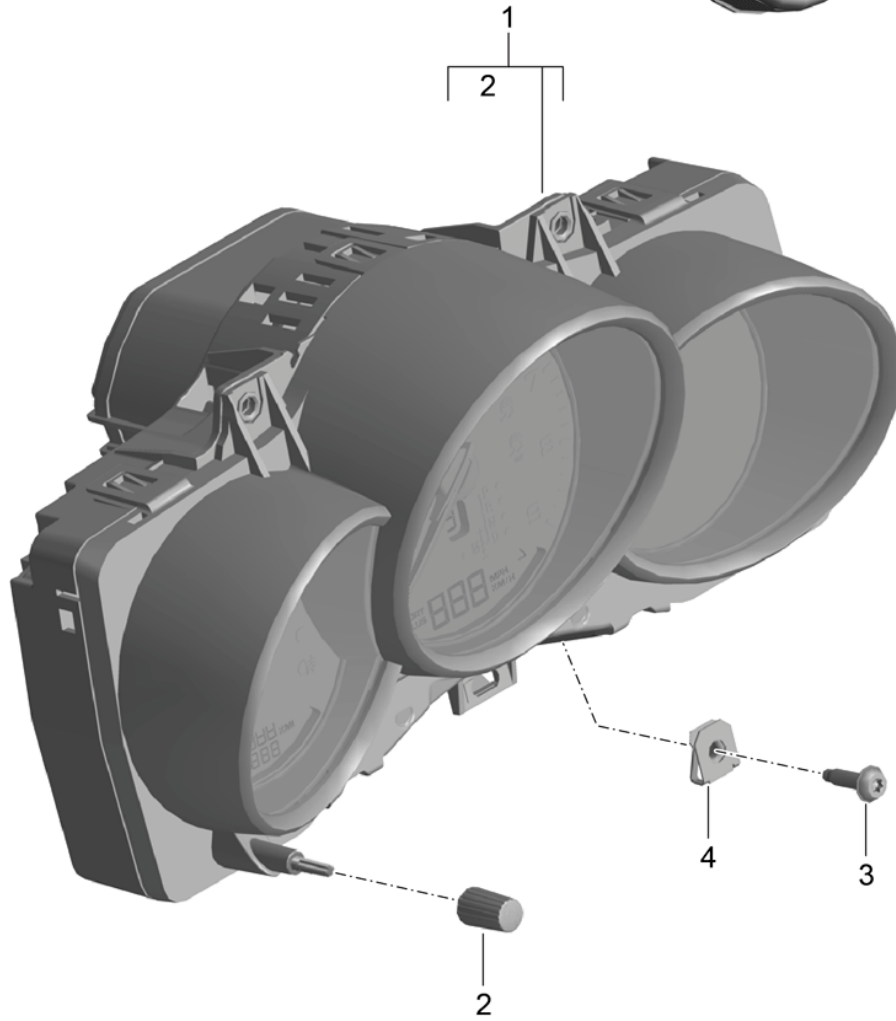

Model: 981C14

Model life 2014>>2016

Model: 981C14 Model life 2014>>2016

Pos	Part Number	Description	Remark	Qty	Model
		Instruments			
		Stopwatch			
1	981 641 145 13	Combi-instrument (complete)		1	PR:022,480 "USA"
	981 641 145 13 A05	Matt black			
1	981 641 165 03	Combi-instrument (complete)		1	PR:022,480, 011 "USA"
		D - MJ 2015>>			
	981 641 165 03 A05	Matt black			
(1)	981 641 146 13	Combi-instrument (complete)		1	PR:022,250 "USA"
	981 641 146 13 A05	Matt black			
(1)	981 641 166 03	Combi-instrument (complete)		1	PR:022,250, 011 "USA"
		D - MJ 2015>>			
	981 641 166 03 A05	Matt black			
(1)	981 641 143 13	Combi-instrument (complete)		1	PR:022,480 "CDN"
	981 641 143 13 A05	Matt black			
(1)	981 641 163 03	Combi-instrument (complete)		1	PR:022,480, 011 "CDN"
		D - MJ 2015>>			
	981 641 163 03 A05	Matt black			
(1)	981 641 144 13	Combi-instrument (complete)		1	PR:022,250 "CDN"
	981 641 144 13 A05	Matt black			
(1)	981 641 164 03	Combi-instrument (complete)		1	PR:022,250, 011 "CDN"
		D - MJ 2015>>			
	981 641 164 03 A05	Matt black			
(1)	981 641 155 13	Combi-instrument (complete)		1	PR:023,480 "USA"
	981 641 155 13 A05	Matt black			
(1)	981 641 195 01	Combi-instrument (complete)		1	PR:023,480, 011 "USA"
		D - MJ 2015>>			
	981 641 195 01 A05	Matt black			
(1)	981 641 175 01	Combi-instrument (complete)		1	PR:027,480, 011 "USA"
		D - MJ 2015>>			
	981 641 175 01 A05	Matt black			
(1)	981 641 156 13	Combi-instrument (complete)		1	PR:023,250 "USA"
	981 641 156 13 A05	Matt black			
(1)	981 641 196 01	Combi-instrument (complete)		1	PR:023,250, 011 "USA"
		D - MJ 2015>>			
	981 641 196 01 A05	Matt black			
(1)	981 641 176 01	Combi-instrument (complete)		1	PR:027,250, 011 "USA"
		D - MJ 2015>>			
	981 641 176 01 A05	Matt black			
(1)	981 641 153 13	Combi-instrument (complete)		1	PR:023,480 "CDN"
	981 641 153 13 A05	Matt black			
(1)	981 641 193 01	Combi-instrument (complete)		1	PR:023,480, 011 "CDN"
		D - MJ 2015>>			
	981 641 193 01 A05	Matt black			
(1)	981 641 173 01	Combi-instrument (complete)		1	PR:027,480, 011 "CDN"
		D - MJ 2015>>			
	981 641 173 01 A05	Matt black			