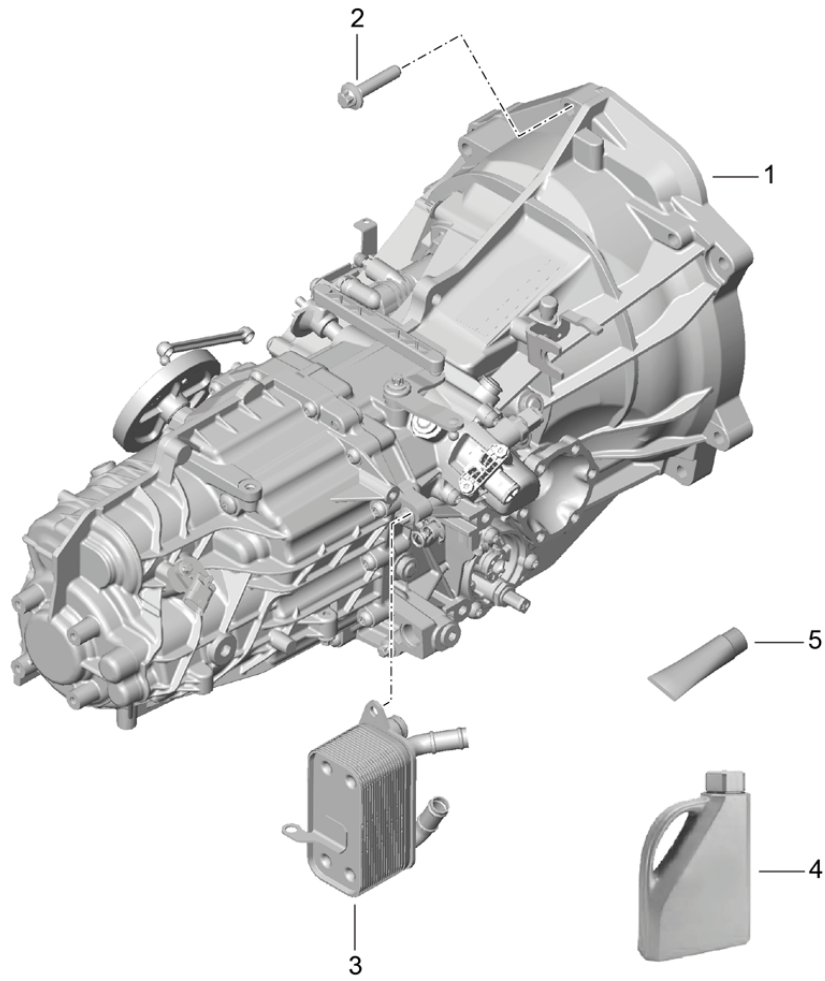

Model: 981C14

Model life 2014>>2016

Model: 981C14 Model life 2014>>2016

Pos	Part Number	Description	Remark	Qty	Model
1	981 300 010 01	Manual gearbox Replacement transmission		1	G8100+ PR:219
1	981 300 010 X	Manual gearbox		1	G8100+ PR:219
1	981 300 020 01	Manual gearbox		1	G8100+ PR:220
1	981 300 020 X	Manual gearbox		1	G8100+ PR:220
1	981 300 010 21	Manual gearbox		1	G8120+ PR:219
1	981 300 010 AX	Manual gearbox		1	G8120+ PR:219
1	981 300 010 23	Manual gearbox		1	G8120+ PR:219
1	981 300 010 CX	Manual gearbox		1	G8120+ PR:219
1	981 300 020 21	Manual gearbox		1	G8120+ PR:220
1	981 300 020 AX	Manual gearbox		1	G8120+ PR:220
1	981 300 020 23	Manual gearbox		1	G8120+ PR:220
1	981 300 020 CX	Manual gearbox		1	G8120+ PR:220
2	999 385 009 01	Hexagon head bolt BM 12 X 1,5 X 55		6	
3		heat exchanger see illustration:	302-015	X	
4	000 043 204 19	Transmission fluid 20 LTR. Container		X	
4	000 043 305 48	Discontinued part Transmission fluid 20 LTR. Container		X