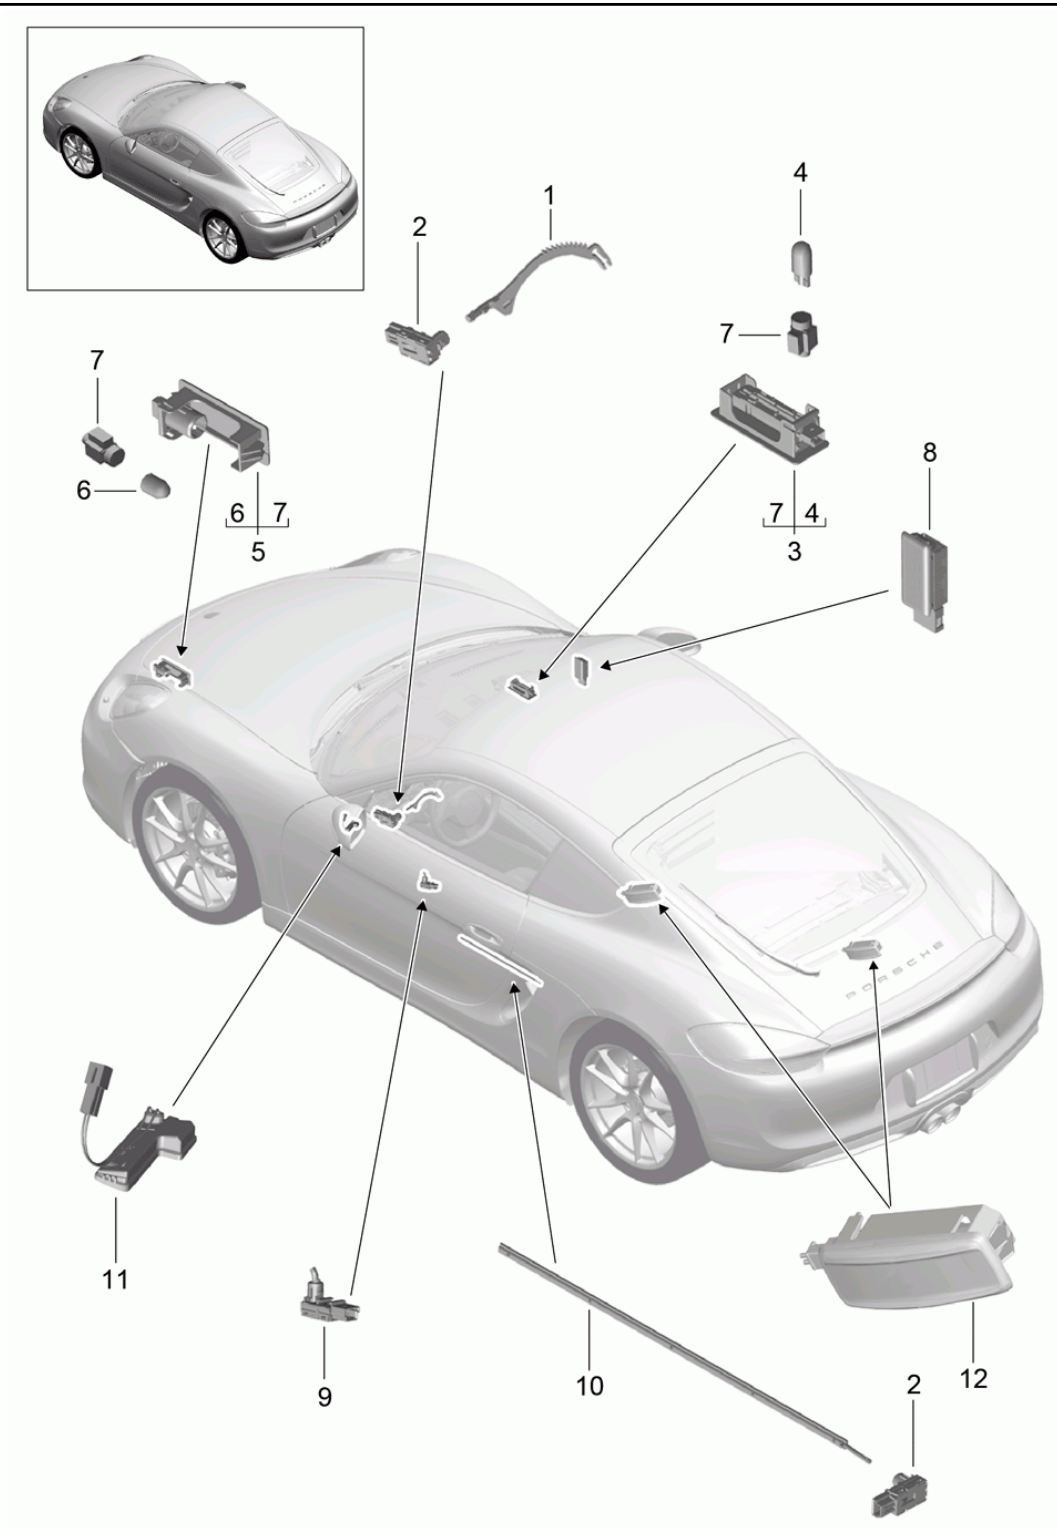

Model: 981C14 Model life 2014>>2016

Pos	Part Number	Description	Remark	Qty	Model
1	991 635 149 01	Fanfare Signal horn Fanfare High-pitched		1	
(1)	991 635 159 00	Fanfare High-pitched	with:	1	
2	991 635 150 01	Fanfare Low-pitched	also use: 991 612 947 00	1	
(2)	991 635 160 00	Fanfare Low-pitched	with:	1	
-	991 612 947 00	Adapter cable for 991 635 159 00 991 635 160 00	also use: 991 612 947 00	1	
3	N 106 092 04	Hexagon collar nut M 8		2	
4	9P1 951 101	Signal horn for alarm system	use if required: 9P1 998 003 A	1	PR:534,544, -536
5	1K8 951 605 B	Alarm horn		1	PR:536
6	991 637 419 01	Bracket		1	PR:536
7	N 902 955 02	Hexagon collar nut M 8		1	PR:536
8	900 378 176 01	Hexagon bolt M 8 X 20		1	PR:534,544, -536
9	9P1 998 003 A	Wire set Modification kit Signal horn		1	PR:534,544, -536

Model: 981C14

Model life 2014>>2016