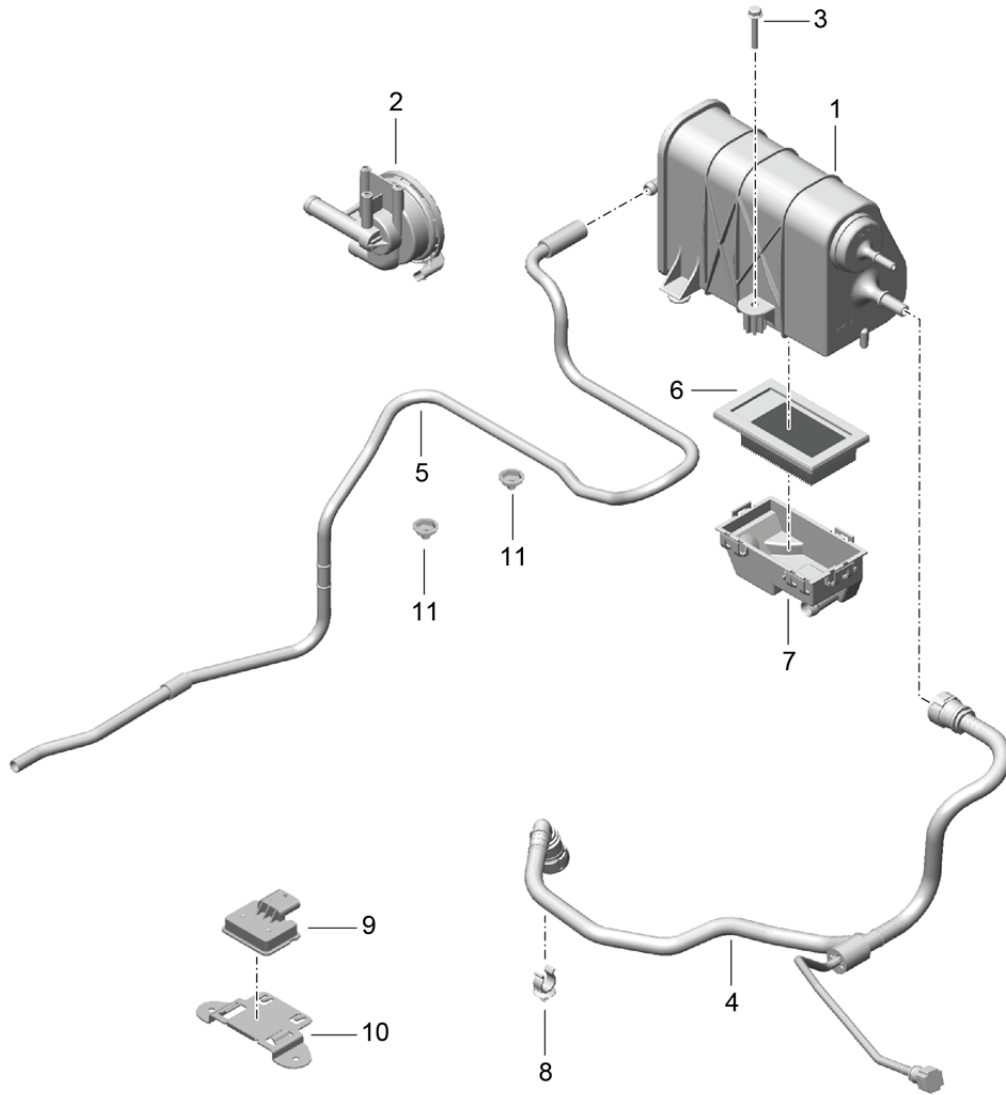

Model: 981C14

Model life 2014>>2016

Model: 981C14

Model life 2014>>2016

Pos	Part Number	Description	Remark	Qty	Model
(1)	991 201 223 04	Activated charcoal container Activated charcoal container No longer use the part here		1	PR:664
(1)	991 201 223 05	Activated charcoal container		1	PR:664
2	991 606 621 03	Pressure switch Pump Diagnostic Discontinued part		1	PR:664
2	991 606 621 04	Pressure switch Pump Diagnostic Discontinued part		1	PR:664
2	991 606 621 05	Pressure switch Pump Diagnostic Discontinued part		1	PR:664
3	900 378 115 01	Hexagon bolt M 6 X 35		1	
(4)	991 201 251 03	Breather line Fuel tank		1	PR:664
(5)	991 201 361 01	Purge-air line Activated charcoal container		1	PR:664
6	991 201 501 00	Filter Discontinued part		1	PR:664
6	991 201 501 01	Filter Discontinued part		1	PR:664
6	991 201 501 02	Filter		1	PR:664
7	991 201 861 00	Cover		1	PR:664
8	999 507 280 40	Cable holder 16,0		1	PR:099
9	991 606 630 01	Temperature sensor		1	PR:664
10	991 606 635 00	Bracket Sensor		1	PR:664
11	999 049 025 09	Collar nut		2	PR:664