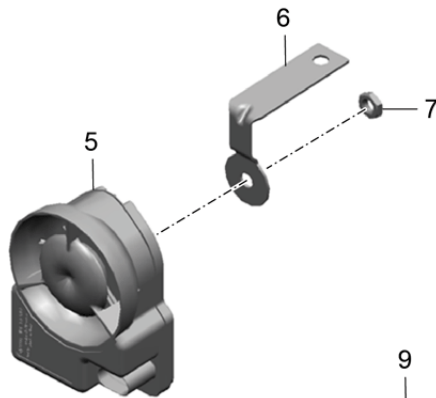

Model: 981C14

Model life 2014>>2016

Model: 981C14 Model life 2014>>2016

Pos	Part Number	Description	Remark	Qty	Model
1	991 635 149 01	Fanfare Signal horn Fanfare High-pitched		1	
(1)	991 635 159 00	Fanfare High-pitched	with:	1	
2	991 635 150 01	Fanfare Low-pitched	also use: 991 612 947 00	1	
(2)	991 635 160 00	Fanfare Low-pitched	with:	1	
-	991 612 947 00	Adapter cable for 991 635 159 00 991 635 160 00	also use: 991 612 947 00	1	
3	N 106 092 04	Hexagon collar nut M 8		2	
4	9P1 951 101	Signal horn for alarm system	use if required: 9P1 998 003 A	1	PR:534,544, -536
5	1K8 951 605 B	Alarm horn		1	PR:536
6	991 637 419 01	Bracket		1	PR:536
7	N 902 955 02	Hexagon collar nut M 8		1	PR:536
8	900 378 176 01	Hexagon bolt M 8 X 20		1	PR:534,544, -536
9	9P1 998 003 A	Wire set Modification kit Signal horn		1	PR:534,544, -536