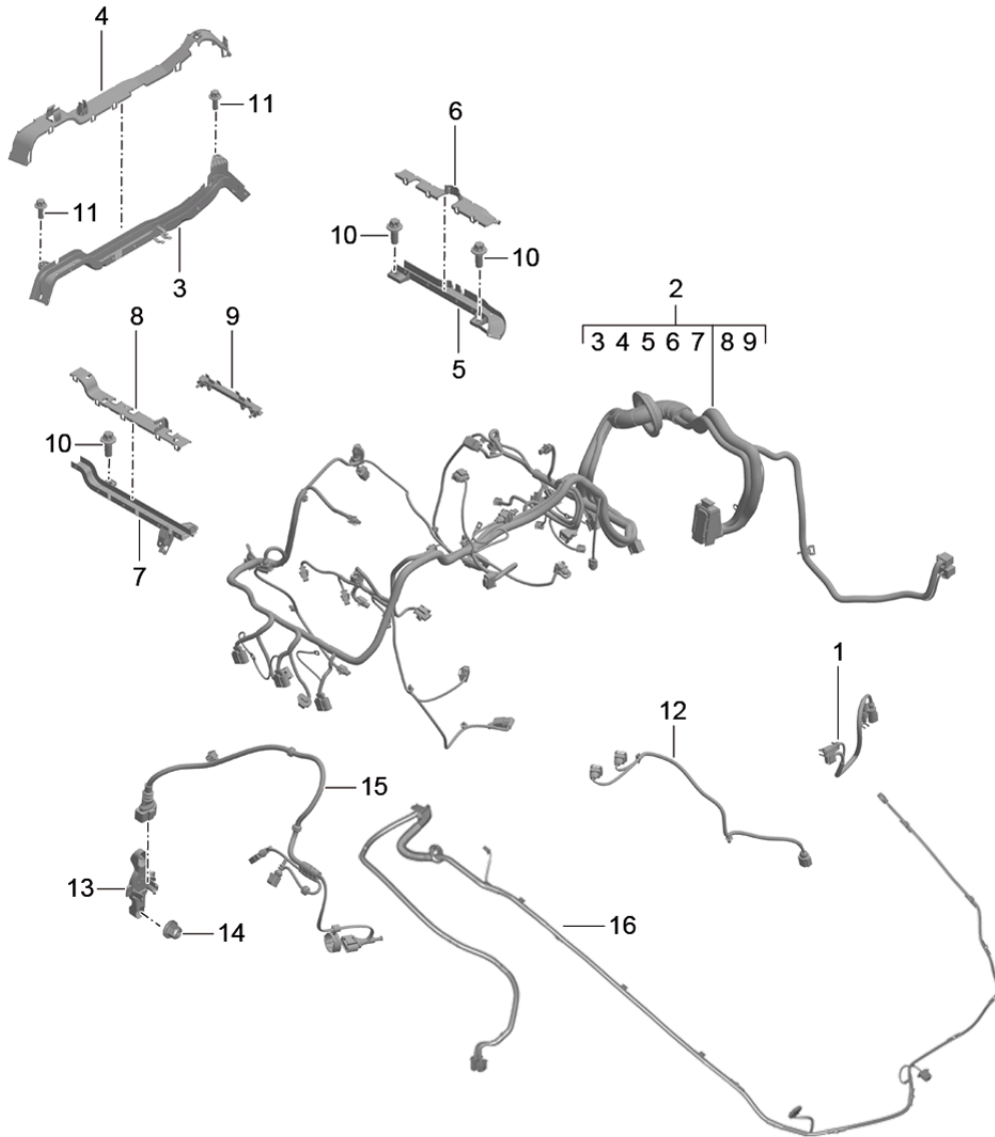

Model: 981C14 Model life 2014>>2016

Pos	Part Number	Description	Remark	Qty	Model
1	991 612 609 06	Wiring looms doors Centre console Glove box Control units doors Stopwatch Wire set	lhd	1	PR:098,441
1	991 612 611 06	Assembly frame Driver's door Wire set	lhd	1	PR:098,490
1	991 612 613 06	Assembly frame Driver's door Wire set	lhd	1	PR:098,680
1	991 612 613 56	Assembly frame Driver's door Wire set	rhd	1	PR:099,680
1	991 612 615 06	Assembly frame Driver's door Wire set	lhd	1	PR:098,682
(1)	991 612 610 06	Assembly frame Driver's door Wire set	lhd	1	PR:098,441
1	991 612 612 06	Passenger's door Wire set	lhd	1	PR:098,490
(1)	991 612 614 06	Assembly frame Passenger's door Wire set	lhd	1	PR:098,680
(1)	991 612 616 06	Assembly frame Passenger's door Wire set	lhd	1	PR:098,682
2	991 612 681 06	Wire set door panel Driver's door		1	
(2)	991 612 674 06	Wire set door panel Passenger's door		1	
3	4H0 959 793 P	Door control unit Driver's door		1	
(3)	4H0 959 792 M	Door control unit Passenger's door		1	
4	991 612 757 01	Wire set Centre console		1	
5	991 612 701 00	Wire set Glove box		1	
6	981 612 692 00	Wire set Stopwatch		1	PR:639,640

Model: 981C14

Model life 2014>>2016