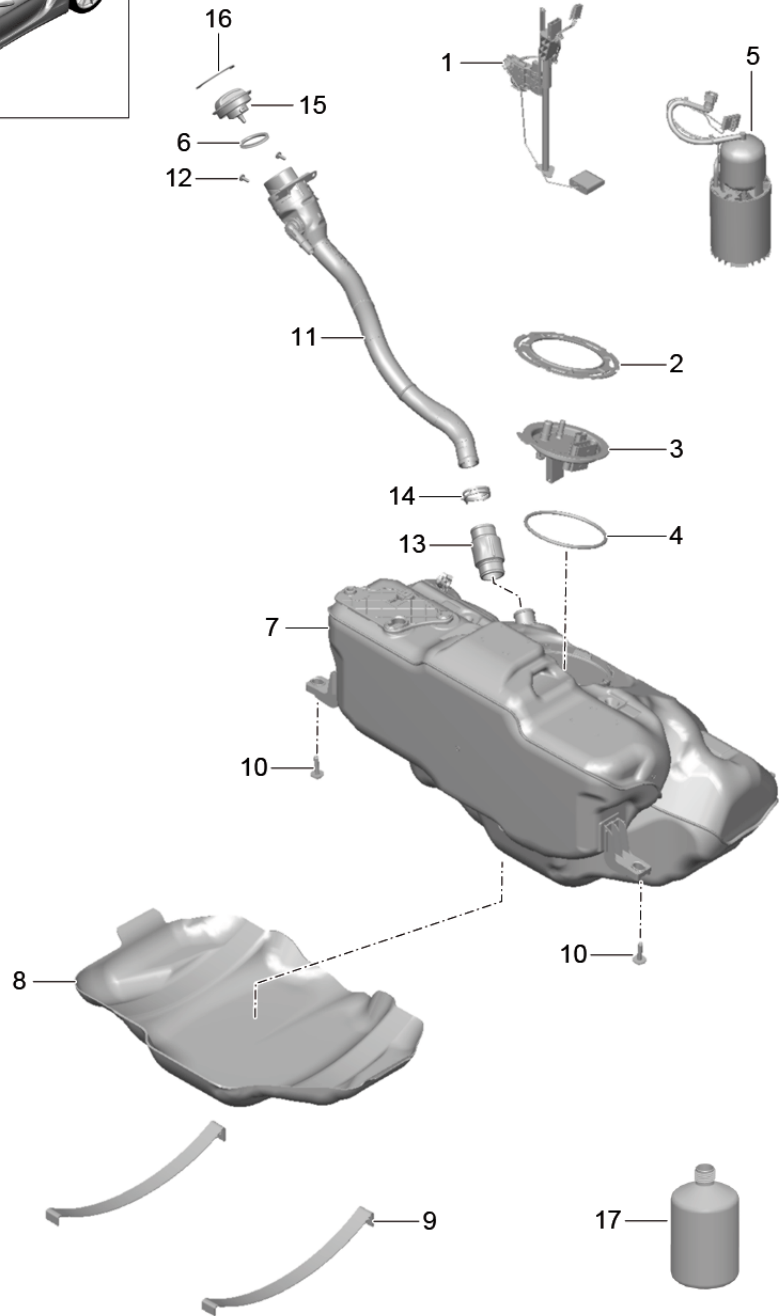

Model: 981C14

Model life 2014>>2016

Model: 981C14

Model life 2014>>2016

Pos	Part Number	Description	Remark	Qty	Model
1	991 620 831 00	Fuel tank Tank gauge		1	
2	991 201 623 00	Fuel tank Union nut		1	
3	991 201 421 00	flange		1	
4	991 201 733 01	seal ring		1	
5	991 620 141 00	Fuel pump		1	
5	991 620 141 01	Fuel pump		1	
6	1K0 201 557 A	seal ring		1	
7	991 201 021 01	Fuel tank		1	PR:098
		Discontinued part			
7	991 201 021 04	Fuel tank		1	PR:098
(7)	991 201 022 02	Fuel tank		1	PR:099
		Discontinued part			
(7)	991 201 022 04	Fuel tank		1	PR:099
8	991 201 331 00	Underside protection		1	PR:098
(8)	991 201 331 01	Underside protection		1	PR:099
9		tensioning strap		1	
		To			
		Use			
		Hilfsrahmen			
		991.504.233.01			
10	N 911 591 01	hexagon head bolt (combi)		2	
		M 8 X 40			
(11)	991 201 044 07	fuel filler neck		1	PR:664
12	N 910 967 02	Oval hexagon socket head bolt		2	
		M 6 X 16			
13	991 201 812 00	Hose		1	
13	9P1 201 543	Hose		1	
14	999 512 748 01	Clip		1	
15	991 201 241 01	Fuel tank cap		1	PR:-XYB
		with:			
(15)	000 044 001 90	Holding strap Fuel tank cap aluminium		1	PR:XYB
		with:			
17	000 043 209 02	Holding strap Multi-purpose additive for Otto engine fuels 100 ML		X