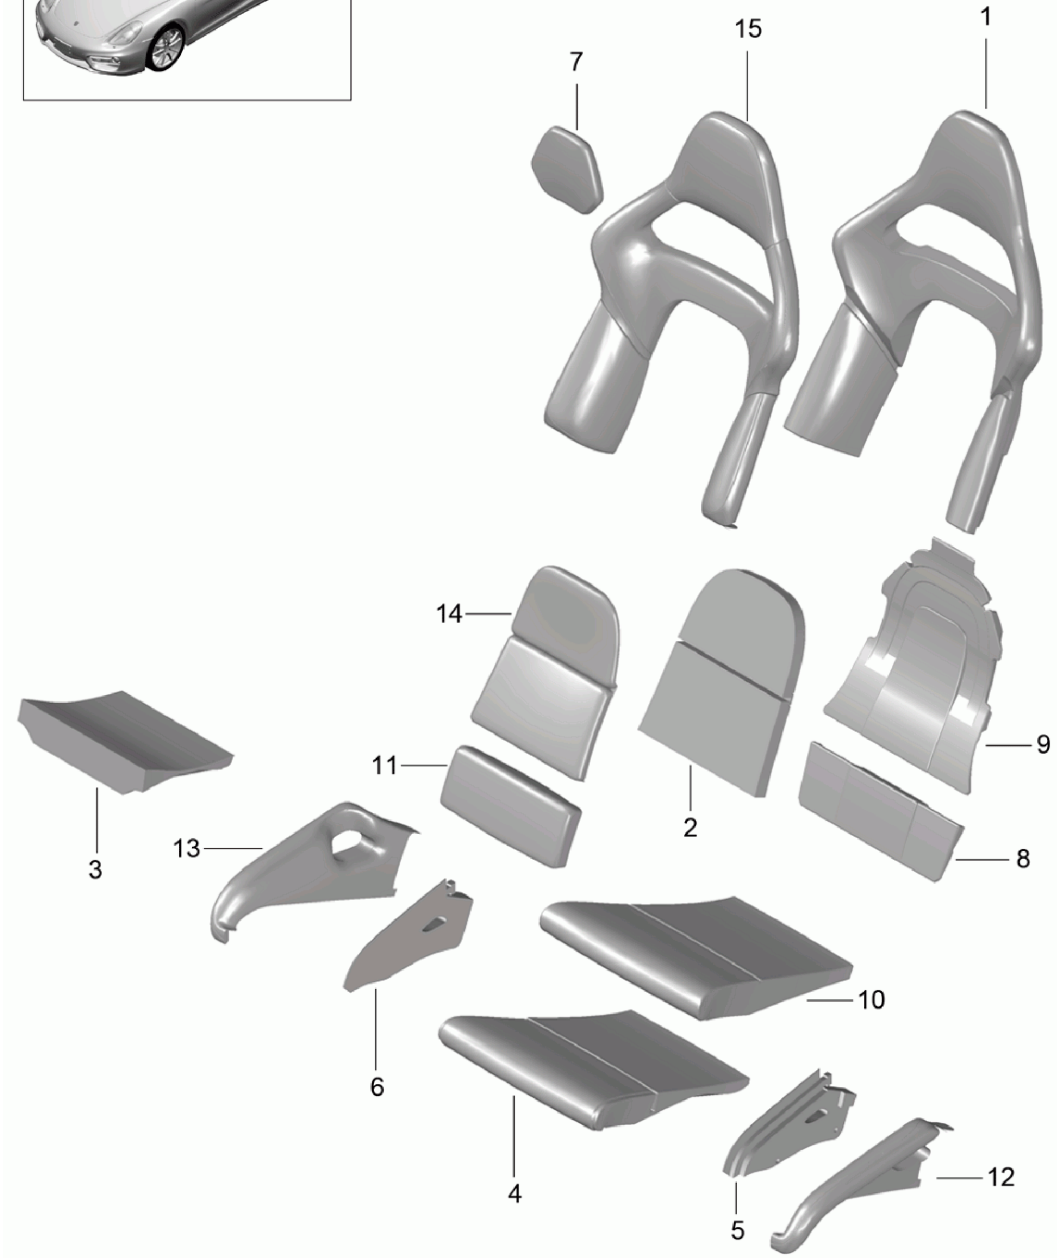

Model: 981C14

Model life 2014>>2016