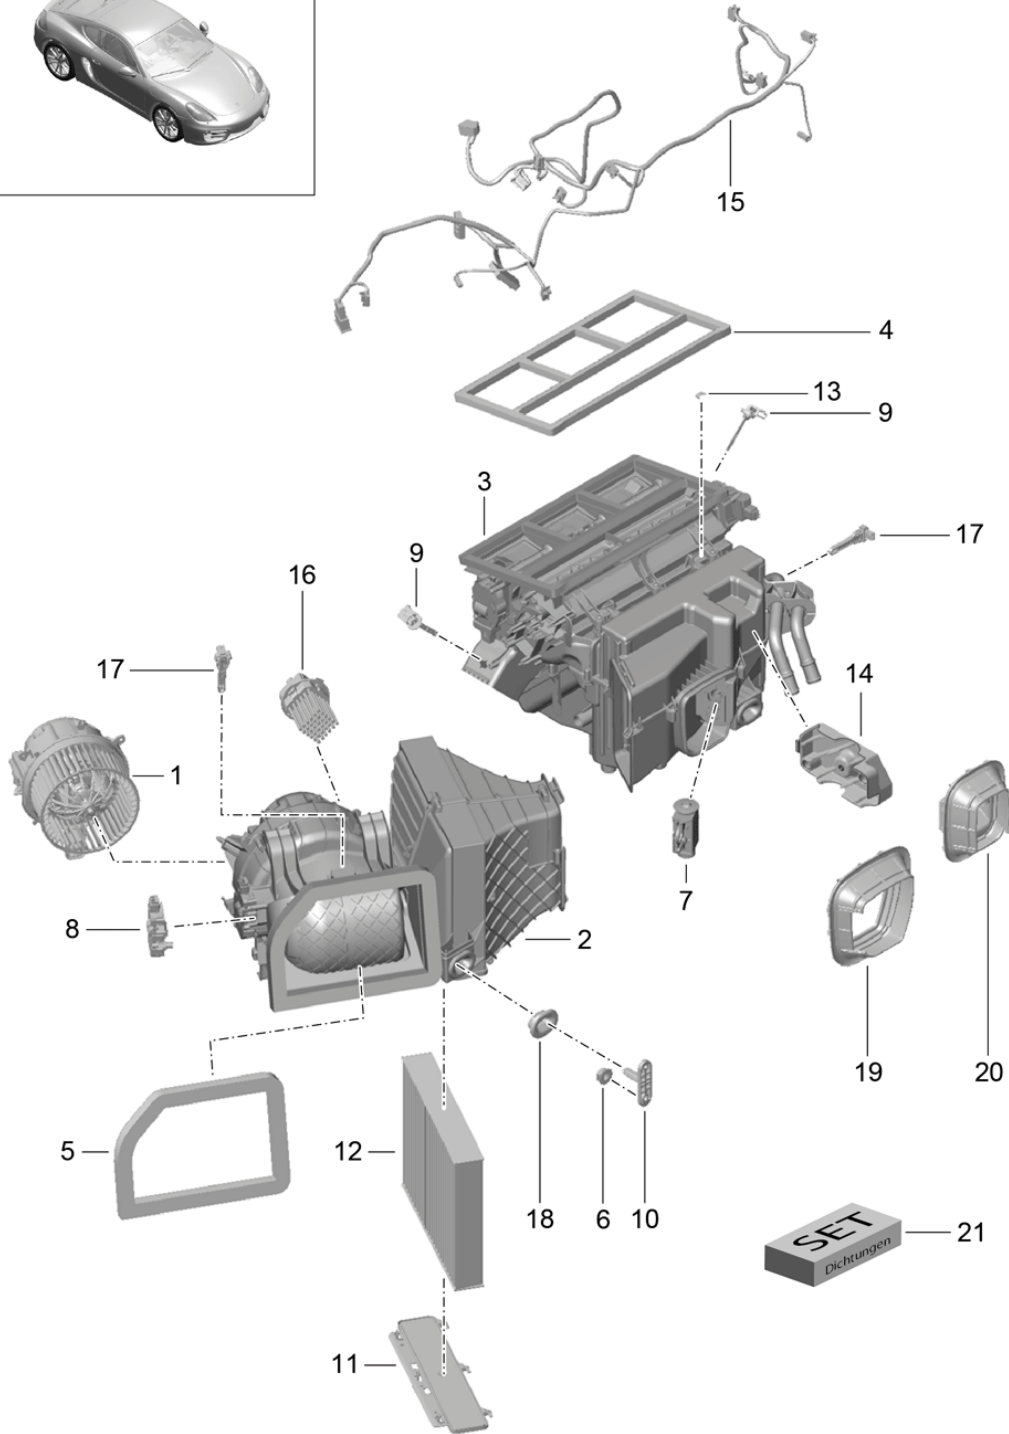

Model: 981C14

Model life 2014>>2016

Model: 981C14 Model life 2014>>2016

Pos	Part Number	Description	Remark	Qty	Model
1	991 573 922 00	Air conditioner and Individual parts			
2	981 573 912 00	Fan blower housing (complete) 1 zone	lhd	1	PR:098
			lhd	1	PR:572,098
		with:			
(2)	991 573 912 04	Engine Discontinued part blower housing (complete) 2-zone	lhd	1	PR:098
		with:			
(2)	991 573 912 06	Two stepping motors and ventilation flap blower housing (complete) 2-zone	lhd	1	PR:098
		with:			
		without:			
3	981 573 914 00	ventilation flap Junction	lhd	1	PR:572,098
(3)	991 573 914 04	Junction	lhd	1	PR:098
		with:			
(3)	991 573 914 06	ventilation flap Junction	lhd	1	PR:098
		without:			
5	991 573 850 00	ventilation flap Seal	lhd	1	PR:098
6	900 377 018 09	Fan Hexagon nut M6		X	
7	991 573 921 00	Expansion valve		1	PR:573
		also use:			
8	991 624 425 02	POS. 21 Servomotor 1 zone		X	
(8)	991 624 425 01	Servomotor 2-zone		X	
9	970 653 253 00	Temperature sensor Blower outlet sensor Temperature sensor		2	PR:573
10	991 572 481 00	Bracket		1	
11	991 573 916 00	Air conditioner Cover for Filter		1	
12	991 573 623 00	Passenger compart. filter		1	
13	970 573 857 00	Tensioning spring		4	
15	991 612 723 00	blower housing Wire set	lhd	1	PR:572,098
15	991 612 725 00	Wire set	lhd	1	PR:573,098
(15)	9P3 971 565	Wire set	lhd	1	PR:573,098
		without:			
16	991 624 423 00	ventilation flap governor for Fan		1	
17	970 653 257 00	Discontinued part Temperature sensor		2