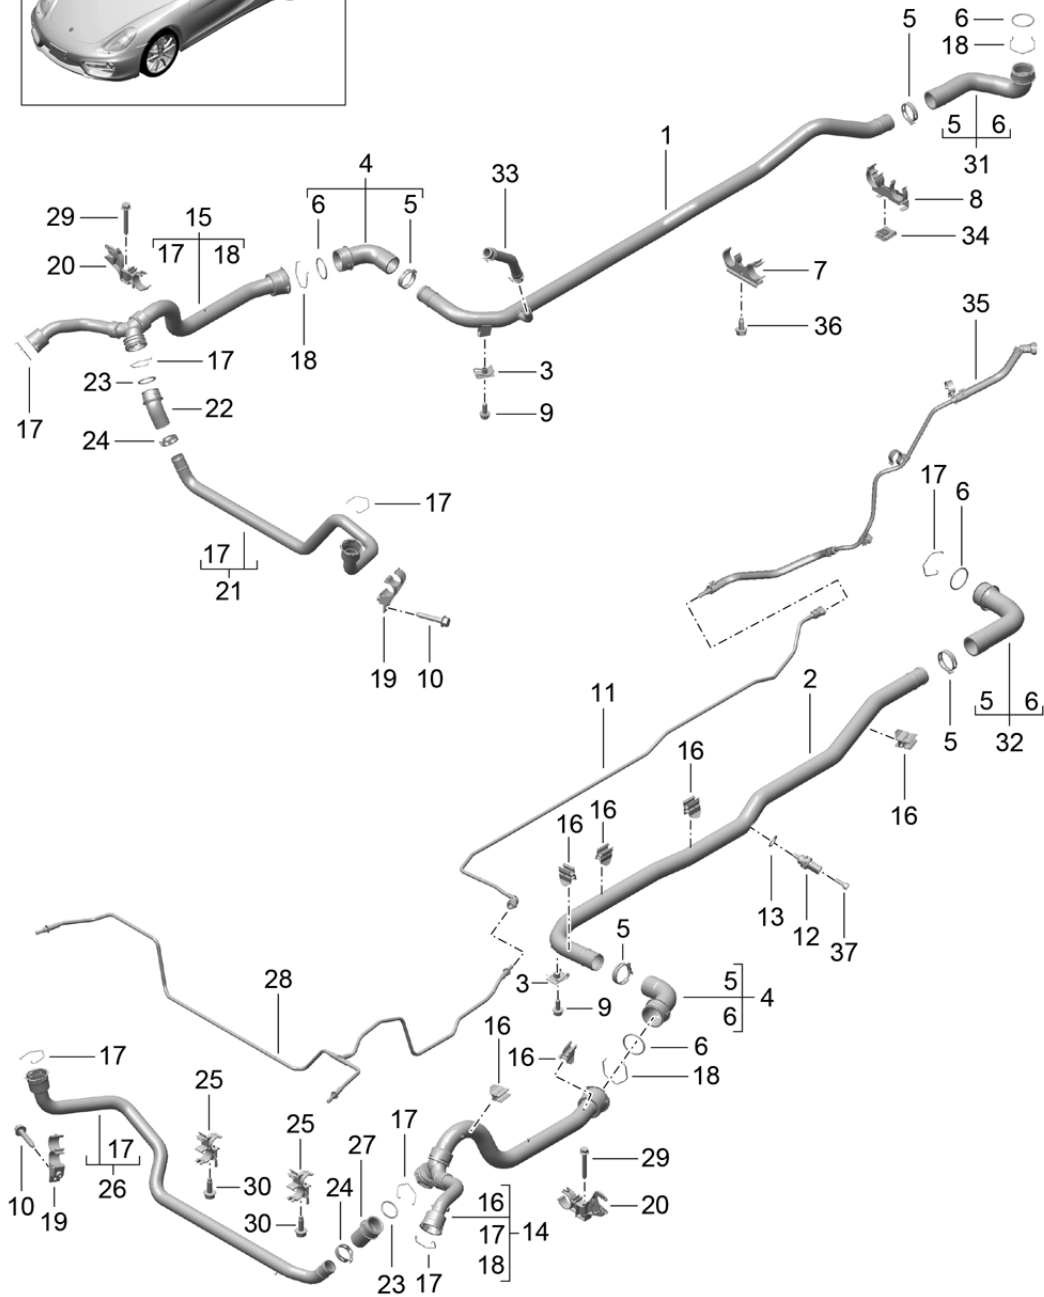

Model: 981C14

Model life 2014>>2016

Model: 981C14 Model life 2014>>2016

Pos	Part Number	Description	Remark	Qty	Model
1	981 106 651 02	Water cooling 1 Coolant pipe Supply		1	
2	981 106 652 01	Coolant pipe Return line		1	
3	999 507 246 01	panel nut M 6		2	
4	991 106 551 01	Water hose		2	
5	999 512 667 09	Hose clamp B 44 X 12		3	
6	996 106 801 03	O-ring		4	
7	991 106 540 01	Bracket		1	
8	981 106 541 03	Bracket		1	
9	N 106 532 01	Hex collared bolt M 6 X 16		2	
10	900 378 141 01	Hexagon bolt M 6 X 35		2	
11	981 106 227 02	Breather line		1	
12	948 606 420 01	Temperature sensor No longer use the part here		1	
12	948 606 420 00	Temperature sensor with:		1	
13	900 123 111 21	seal ring seal ring 14 X 20 No longer use the part here		1	
14	991 106 751 03	Distributor tube		1	
15	991 106 752 03	Distributor tube		1	
16	991 106 512 02	Bracket		6	
17	997 106 802 01	Spring		6	
18	997 106 802 03	Spring		2	
19	991 106 525 02	Bracket		2	
20	991 106 413 03	Bracket		2	
21	991 106 711 02	Cross tube		1	
22	991 106 724 00	Water hose		1	
23	996 106 801 02	O-ring		2	
24	999 512 664 09	Hose clamp B 36 X 12		2	
25	991 106 527 02	Bracket		2	
26	991 106 720 02	Cross tube		1	
27	991 106 723 00	Water hose		1	
28	991 106 767 03	Breather line		1	
29	900 378 270 01	Hexagon bolt M 6 X 45		2	
30	900 378 173 01	Hexagon bolt M 6 X 20		2	
31	981 106 501 01	Water hose Supply		1	
32	981 106 502 01	Water hose Return line		1	
33	981 106 212 02	Water hose Supply		1	
34	999 507 795 09	panel nut ST 4,8		1	
35	981 106 682 04	Breather line	rear	1	
36	900 378 155 01	Hexagon bolt M 6 X 16		2	
37	900 387 264 01	Socket head bolt M 6 X 16		1	
37	N 105 464 03	Discontinued part Hexagon socket head bolt M 6 X 16		1