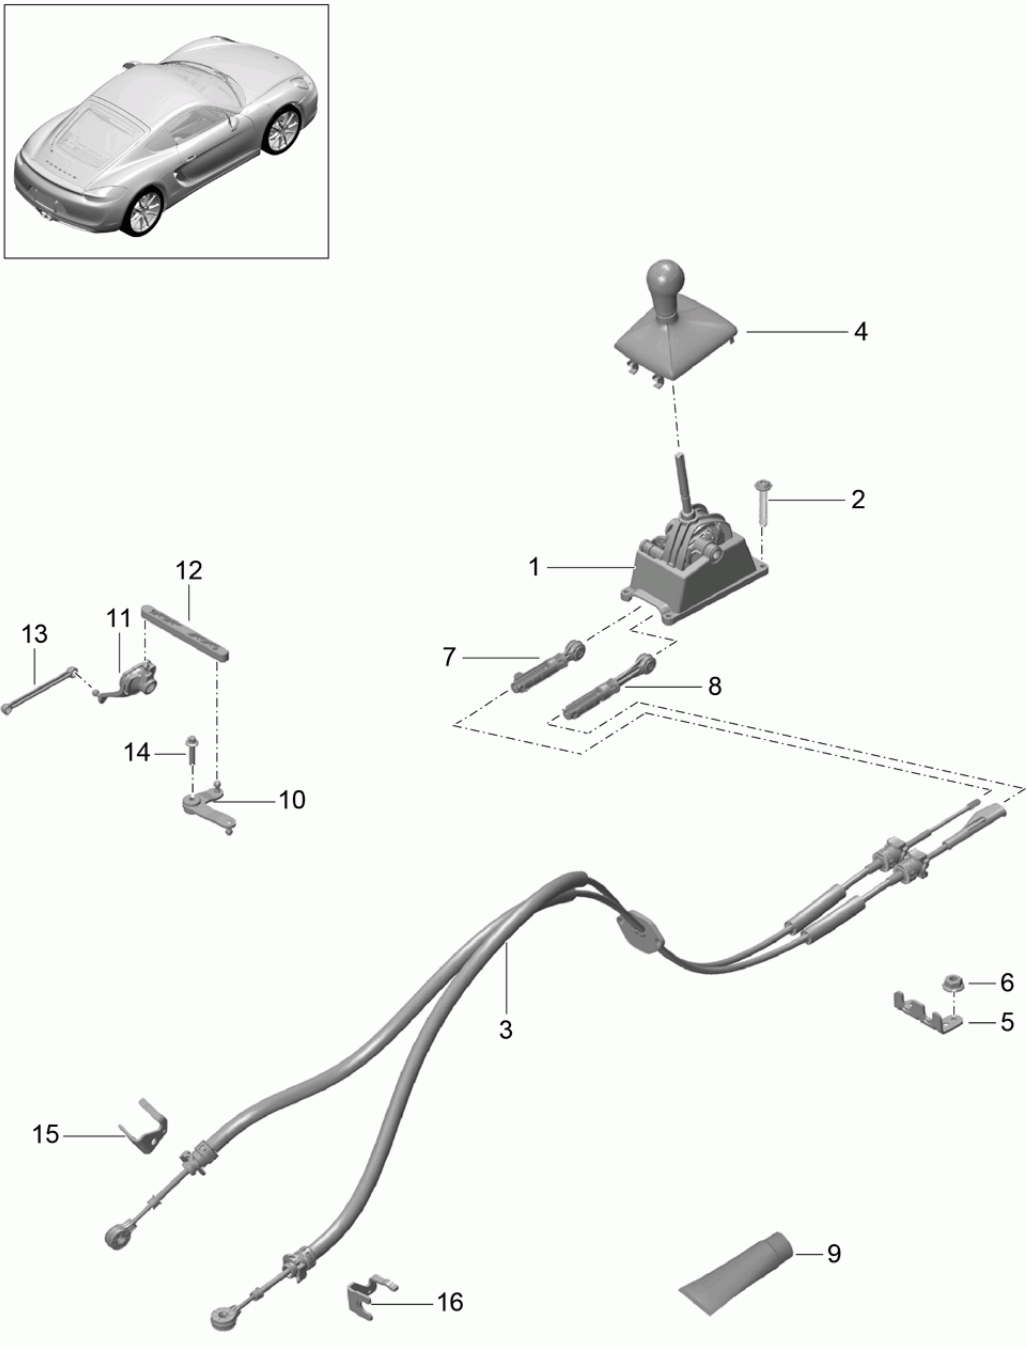

Model: 981C14

Model life 2014>>2016

Pos	Part Number	Description	Remark	Qty	Model
		Hydraulic unit anti-locking brake syst. -abs- Control			
1	981 355 955 02	Hydraulic unit		1	
2	991 355 033 01	Bracket		1	
3	958 355 177 10	Stop buffer		3	
4	991 606 145 03	Sensor		1	
5	999 073 556 01	Hexagon bolt M 8 X 30		2	
6	900 378 346 01	Hexagon bolt M 10 X 1 X 16		1	
7	991 355 135 01	Retainer, upper part	upper	1	
9	N 909 995 02	Hex collared bolt AM 6 X 25		1	

Model: 981C14

Model life 2014>>2016