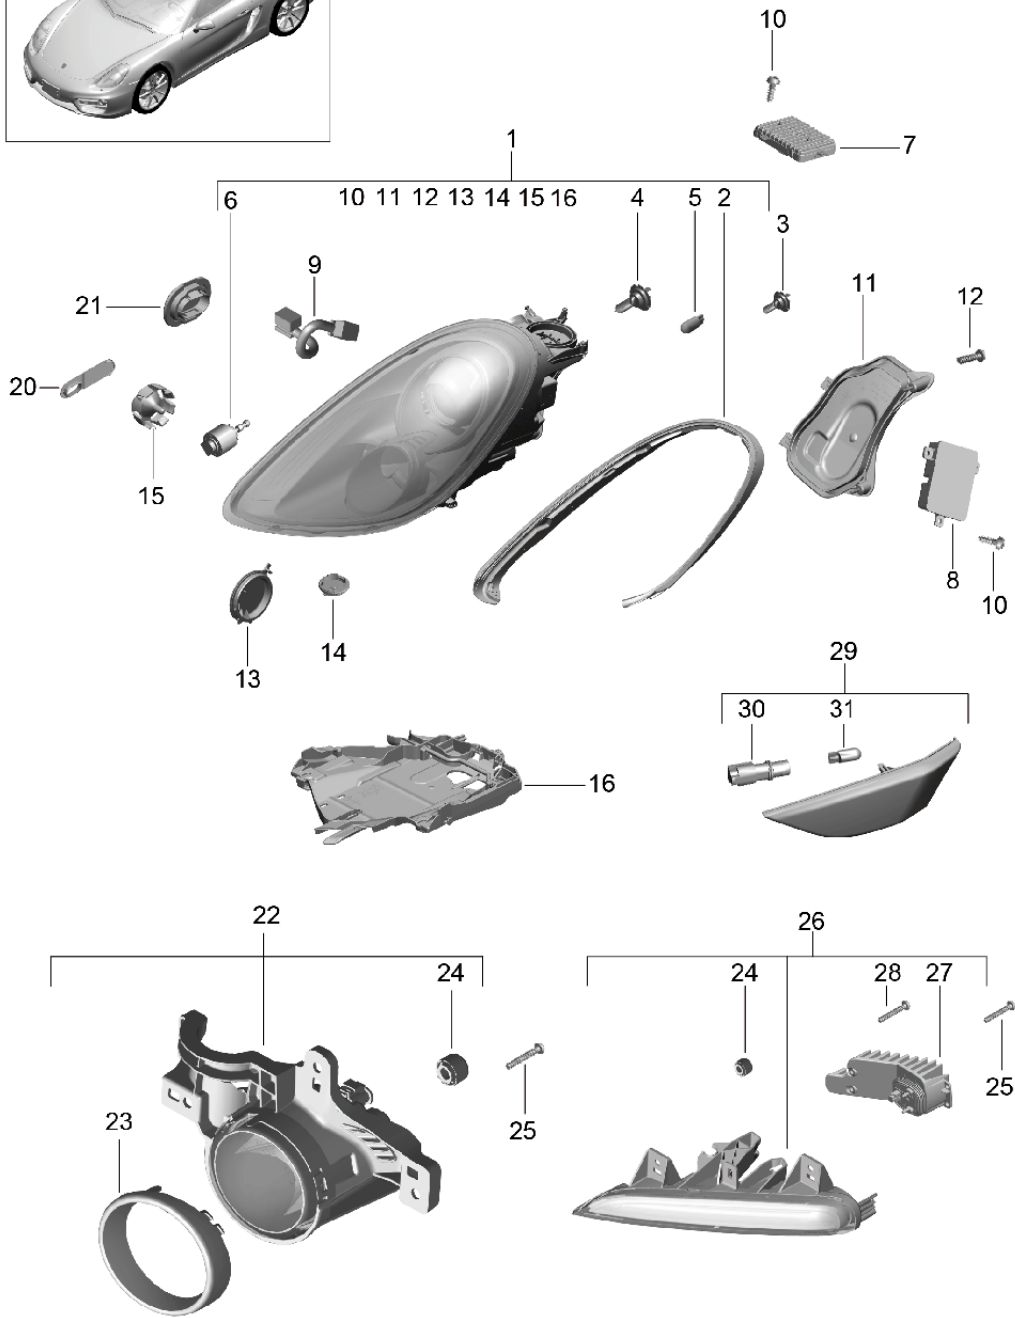

Model: 981C14

Model life 2014>>2016

Model: 981C14 Model life 2014>>2016

Pos	Part Number	Description	Remark	Qty	Model
-		Headlights with: Dynamic cornering light Additional headlight Turn signal indicator side marker light Turn signal repeater Headlights without: Control unit and bulb XENON			PR:603,620
(1)	981 631 235 06	Headlights	left	1	PR:603
(1)	981 631 265 00	Headlights Black	left	1	PR:620
(1)	981 631 236 06	Headlights	right	1	PR:603
(1)	981 631 266 00	Headlights Black	right	1	PR:620
2	981 631 315 01	Seal	left	1	
(2)	981 631 316 01	Seal	right	1	
3	999 631 070 90	Gas discharge lamp D3S		2	
4	999 631 133 91	Halogen bulb H 7		2	
5	999 631 305 90	bulb HY21W		2	
6	991 631 327 02	Servomotor Headlight range control		2	
6	991 631 327 03	Servomotor Headlight range control		2	PR:620
7	991 618 321 04	Control unit Headlight range control		2	
(7)	991 618 321 18	Control unit Headlight range control		2	PR:620
8	991 618 323 03	Control unit		2	
9	991 631 323 00	Connecting line		2	
10	999 919 159 09	fillister hd. bolt 4,0 X 12,0		12	
11	981 631 311 00	Protective hood	left	1	
11	981 631 311 01	Protective hood	left	1	PR:620
(11)	981 631 312 00	Protective hood	right	1	
(11)	981 631 312 01	Protective hood	right	1	PR:620
12	991 631 377 00	Screw		8	
13	991 631 313 00	Protective hood High beam and Turn signal indicator ventilation valve		4	
14	997 631 267 01	ventilation valve		2	
15	991 631 927 00	Cap adjusting screw		2	
16	981 631 201 00	Mounting for main beam headl.	left	1	
(16)	981 631 202 00	Mounting for main beam headl.	right	1	
20	991 631 101 00	Bungs		4	
21	997 631 127 00	Bungs		2	
-		Additional headlight			
22	981 631 153 01	Additional headlight	left	1	PR:605
(22)	981 631 154 01	Additional headlight	right	1	PR:605
23	981 631 353 01	Trim	left	1	PR:605
(23)	981 631 354 01	Trim	right	1	PR:605
24	987 631 291 00	Cover cap		2	PR:605
25	999 919 246 01	fillister hd. bolt 6,0 X 18,0		6	PR:605