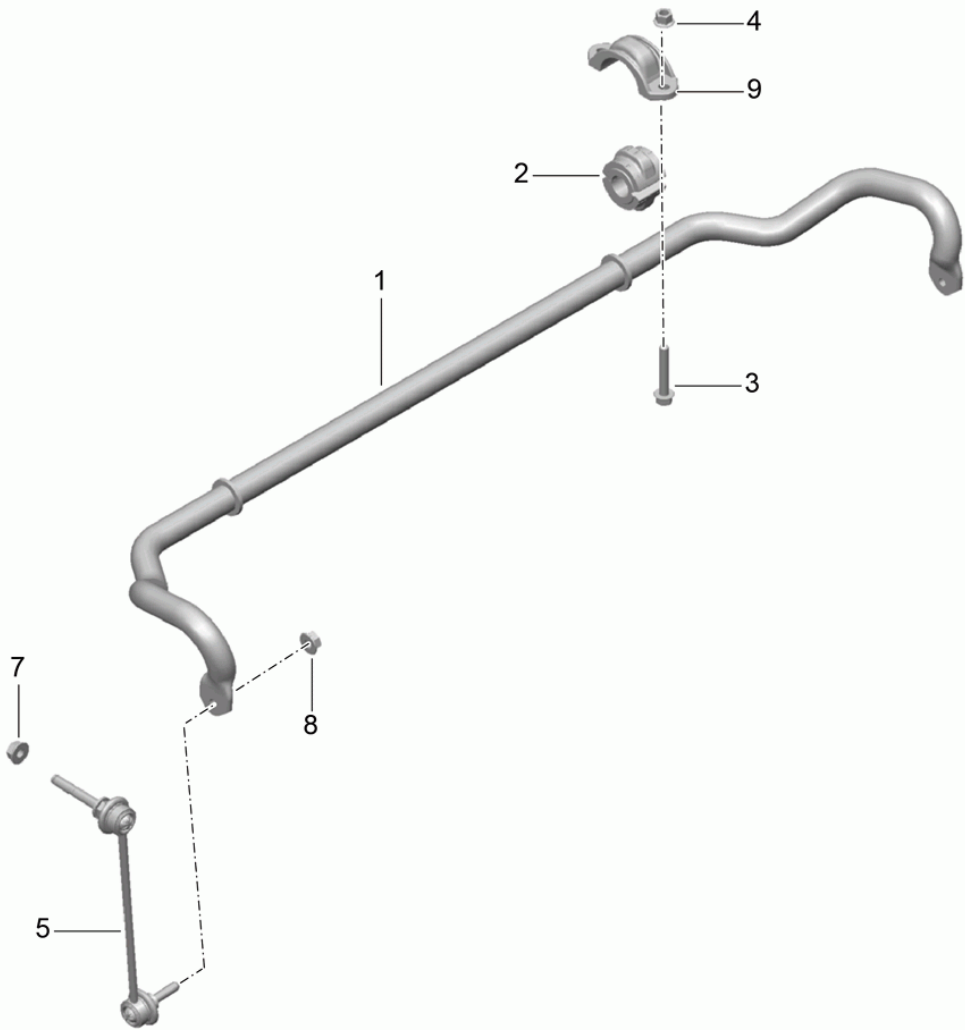

Model: 981C14

Model life 2014>>2016