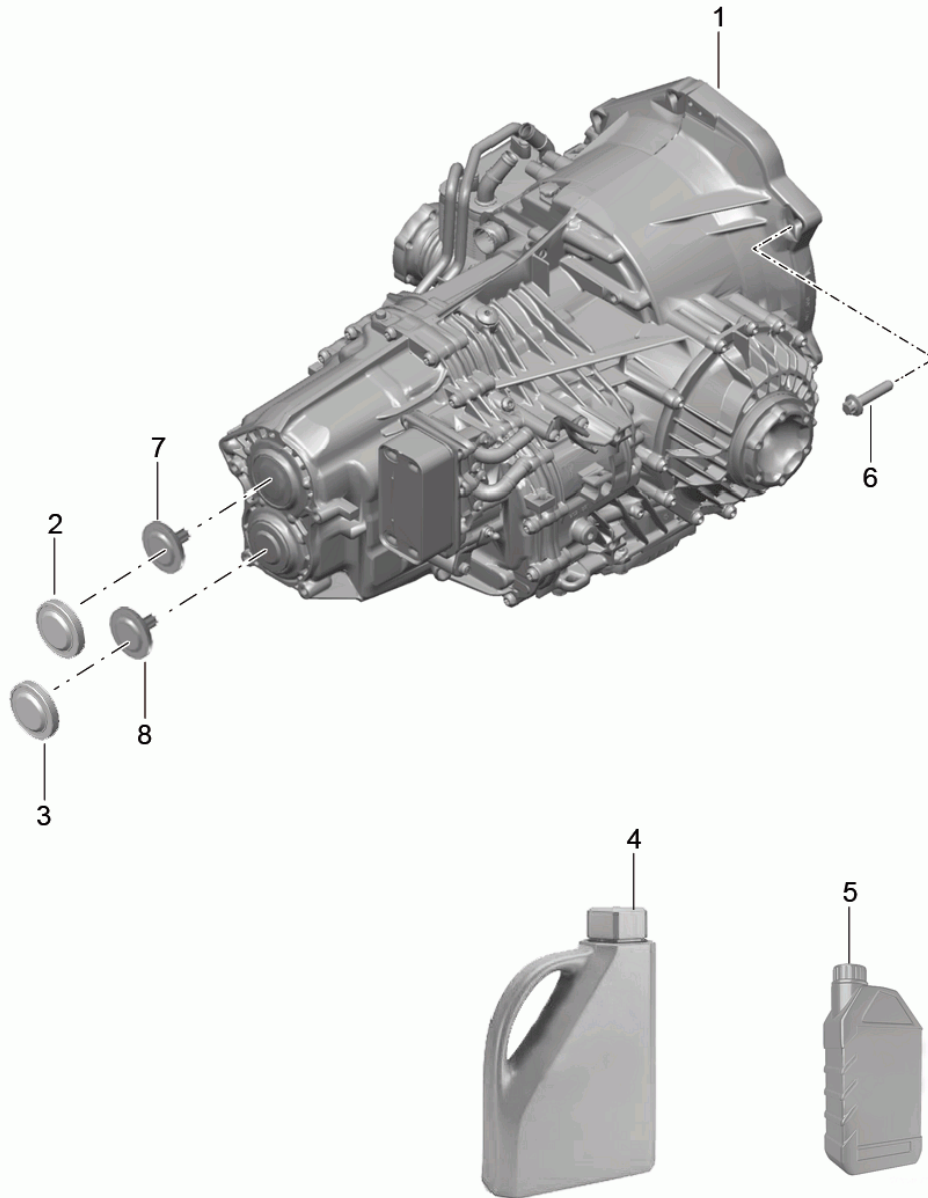

Model: 981C14

Model life 2014>>2016

Model: 981C14

Model life 2014>>2016

Pos	Part Number	Description	Remark	Qty	Model
		- PDK - Gearbox Replacement transmission Gearbox			CG205,CG225
1	9G2 300 011 05	Gearbox		1	CG205+
1	9G2 300 011 AX	Gearbox		1	PR:219 CG205+
1	9G2 300 021 05	Gearbox		1	PR:219 CG205+
		with: limited slip differential			PR:220
1	9G2 300 021 AX	Gearbox		1	CG205+
		with: limited slip differential			PR:220
1	9G2 300 011 25	Gearbox		1	CG225+
1	9G2 300 011 BX	Gearbox		1	PR:219 CG225+
					PR:219
1	9G2 300 021 25	Gearbox		1	- "CN. " CG225+
		with: limited slip differential			PR:220
1	9G2 300 021 BX	Gearbox		1	CG225+
		with: limited slip differential			PR:220
4	000 043 207 30	Transmission fluid PENTOSIN FFL 3 20 LTR. Container		X	
(4)	000 043 207 29	Transmission fluid PENTOSIN FFL 3 1 LTR. Container		X	
5	000 043 204 20	Transmission fluid 75 W 90 MOBILUBE PTX AUSGLEICHSGETRIEBE 20 LTR. Container		X	
6	999 385 009 01	Hexagon head bolt BM 12 X 1,5 X 55		5	
7	9G2 302 377 00	seal ring End cap		1	
8	9G1 302 375 00	seal ring End cap		1