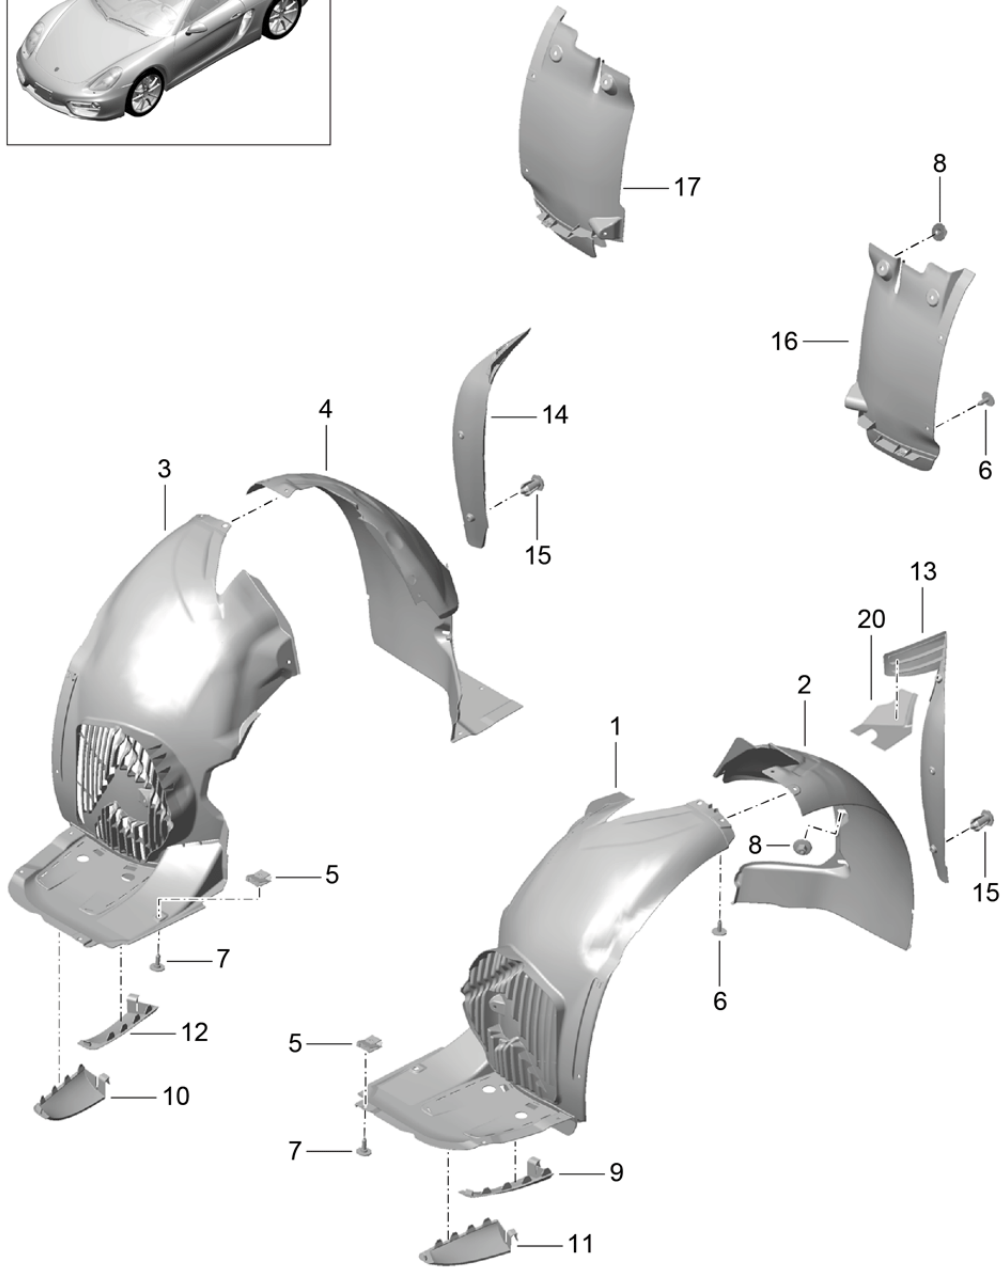

Model: 981C14

Model life 2014>>2016

Model: 981C14 Model life 2014>>2016

Pos	Part Number	Description	Remark	Qty	Model
1	981 504 501 03	Linings Wheel housing Wheel housing liner	left front	1	PR:008,250
1	981 504 501 03	Wheel housing liner	left front	1	PR:008,480
(1)	981 504 501 07	Wheel housing liner	left front	1	PR:009,250
(1)	981 504 501 07	Wheel housing liner	left front	1	PR:009,480
2	981 504 503 00	Wheel housing liner	left front rear	1	
3	981 504 502 03	Wheel housing liner	right front	1	PR:008,250
3	981 504 502 03	Wheel housing liner	right front	1	PR:008,480
3	981 504 502 07	Wheel housing liner	right front	1	PR:009,250
3	981 504 502 07	Wheel housing liner	right front	1	PR:009,480
4	981 504 504 00	Wheel housing liner	right front rear	1	
5	999 507 309 02	panel nut ST 4,8		X	
6	999 073 505 01	panel screw ST 4,8X16		X	
7	999 073 227 09	panel screw ST 4,8X19		2	
8	999 049 032 40	Hexagon plastic collar nut T6/22X10,5		12	
9	991 504 791 00	Air guide Wheel housing liner	left front	1	
10	991 504 792 00	Air guide Wheel housing liner	right front	1	
11	991 504 771 00	Air-guide cowl Wheel housing liner	left front	1	
12	991 504 772 00	Air-guide cowl Wheel housing liner	right front	1	
13	981 504 641 00	trim for a-pillar	left	1	
14	981 504 641 00 1E0	Black			
14	981 504 642 00	trim for a-pillar	right	1	
14	981 504 642 00 1E0	Black			
15	999 591 712 40	Spreader rivet 6,0X12,0		6	
16	981 504 505 01	Wheel housing liner	left rear front	1	
17	981 504 506 01	Wheel housing liner	right rear front	1	
20	991 555 747 00	Trim A-pillar Wing	left	1 1 1	
(20)	991 555 747 00 1E0	Black			
(20)	991 555 748 00	Trim A-pillar Wing	right	1 1 1	
	991 555 748 00 1E0	Black