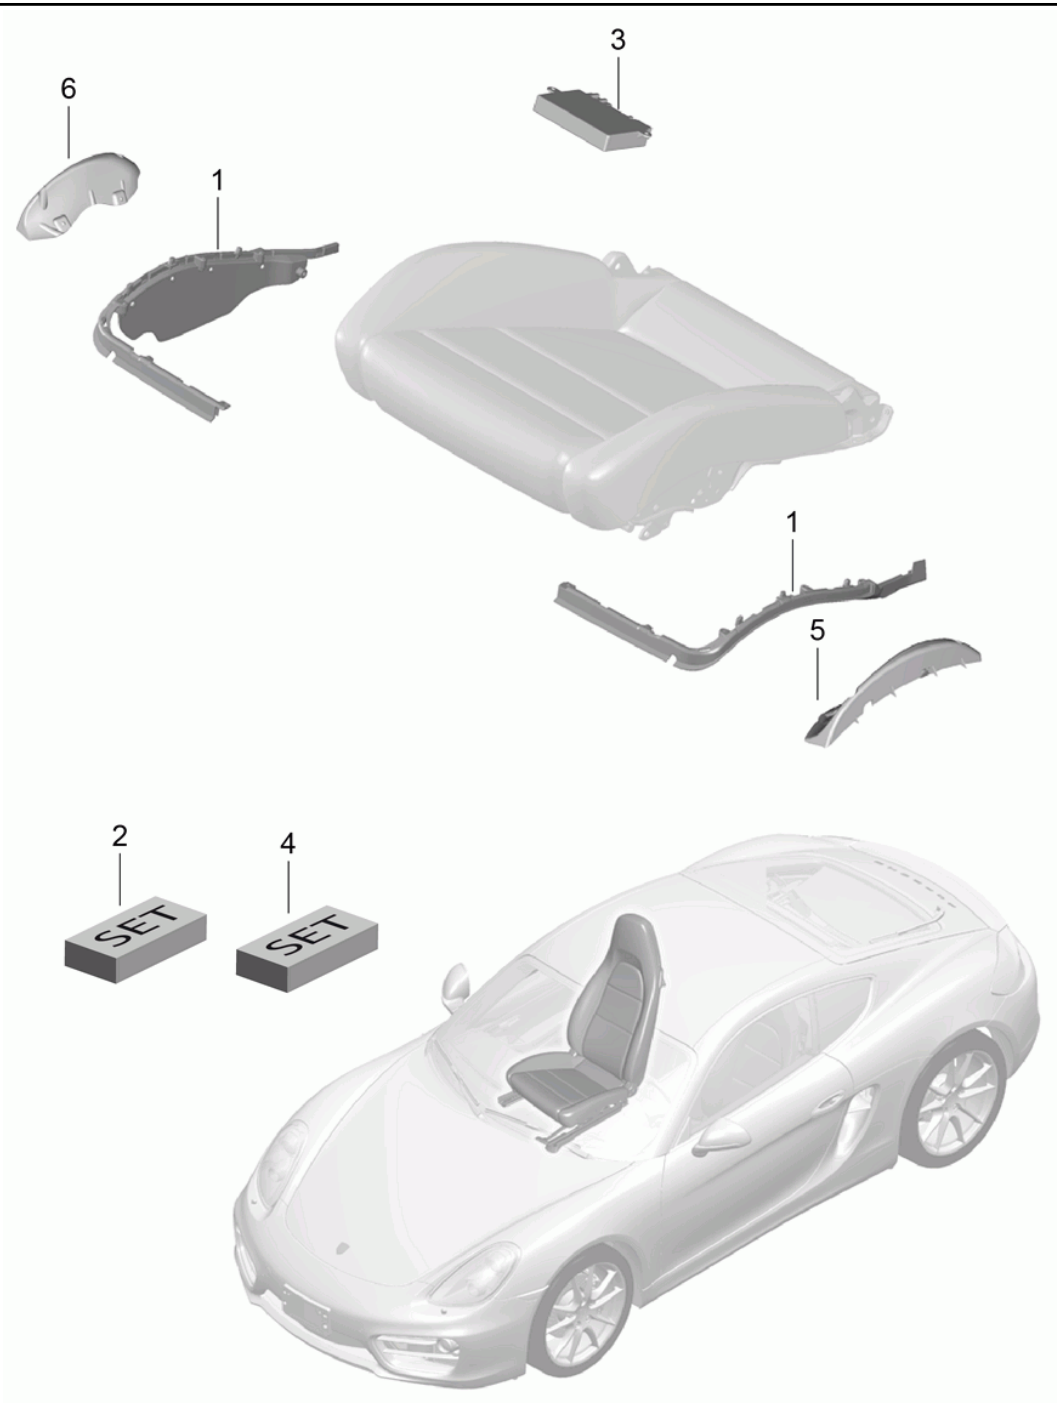

Model: 981C14 Model life 2014>>2016

Pos	Part Number	Description	Remark	Qty	Model
(3)	7PP 959 747 Q DMN 7PP 959 748 Q	Galvano silver Switch module for seat Module sports seat Electric	right	1	PR:324
5	7PP 959 748 Q DMN 991 521 612 00	Galvano silver Protective plate Belt latch Seat frame Front seat		1	PR:314,318, 322,324
6	981 521 627 00	Actuating lever Height adjustment Seat frame Front seat		1	PR:313,317
(6)	981 521 627 00 1E0 981 521 628 00	Black Actuating lever Height adjustment Seat frame Front seat		1	PR:314,318
-	981 521 628 00 1E0 991 606 921 00	Black repair set Seat frame Sensor Seating position control		1	PR:560
9	997 521 251 00	Holder for fire extinguisher		1	PR:098,509
(9)	997 521 252 00	Holder for fire extinguisher		1	PR:099,509
10	7PP 882 650	Cup Fire extinguishers		1	PR:509
11	7PP 882 649	Insert Switch Fire extinguishers		1	PR:509
12	7PP 882 645	tensioning strap Fire extinguishers		1	PR:509
13	997 521 841 00	Reinforcement Bracket Fire extinguishers	front	1	PR:509
14	997 521 843 00	Reinforcement Bracket Fire extinguishers	rear	1	PR:509
15	981 521 629 00 981 521 629 00 1E0	Cover cap Actuating lever Black		2	

Model: 981C14

Model life 2014>>2016