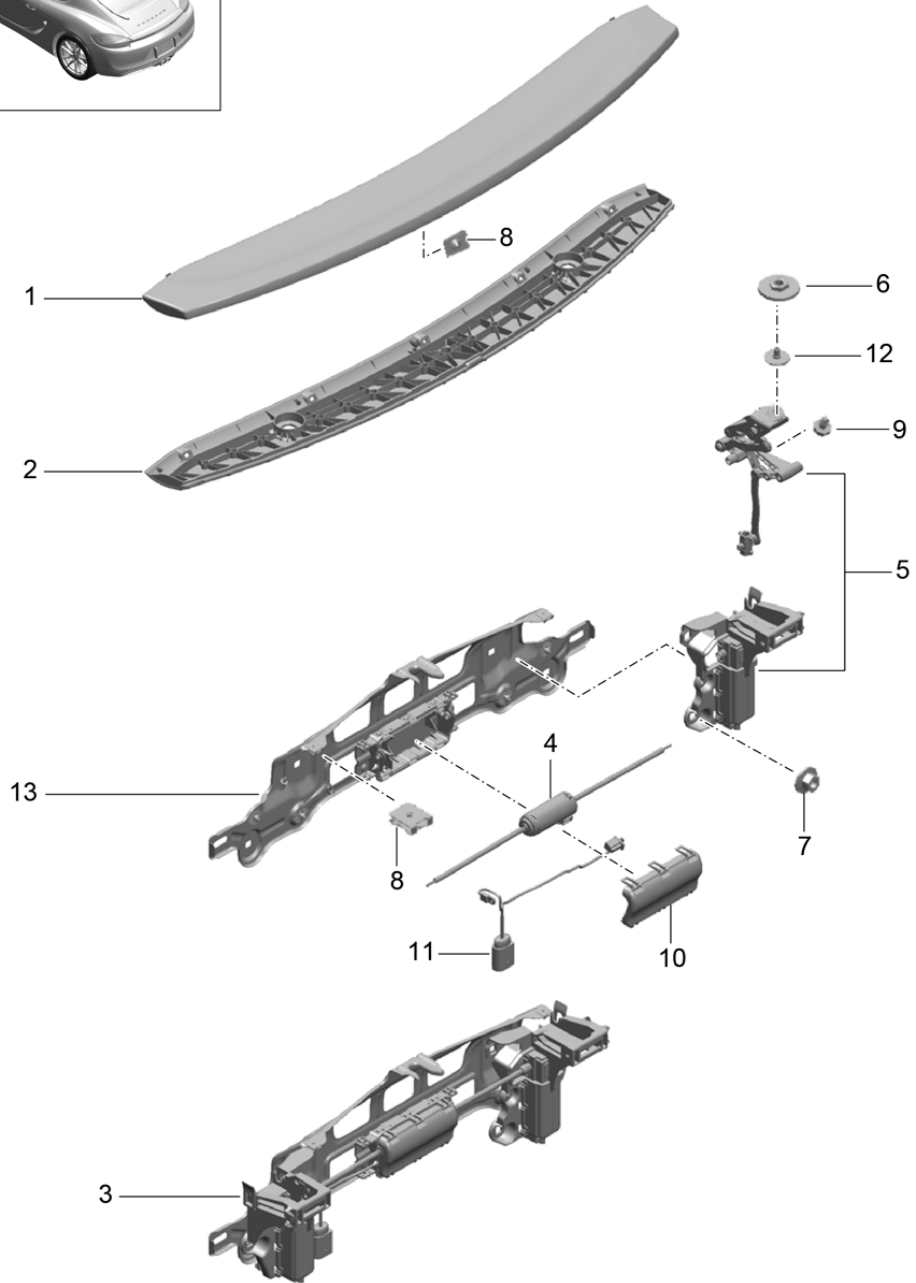

Model: 981C14 Model life 2014>>2016

Pos	Part Number	Description	Remark	Qty	Model
1	981 512 011 03 981 512 011 03 GRV	Cover Cover primed	rear	1	PR:426
1	981 512 011 04 981 512 011 04 GRV	Cover primed also use:		1	PR:425
-	000 043 204 38	sealant		1	
2	981 512 611 01	Seal Cover		1	
3	981 512 551 03	Gas filled strut		2	PR:426
3	981 512 551 04	Gas filled strut		2	PR:425
4	999 167 030 01	Ball stud Gas filled strut		4	
5	981 512 151 03	Hinge	left	1	
(5)	981 512 152 03	Hinge	right	1	
6	999 073 378 01	flat round head bolt Hinge Cover M6 X 20	outer	4	
7	N 905 115 05	Hexagon collar nut self-locking		2	
11	981 512 051 01	Lock upper part		1	
12	999 073 534 01	Bolt with washer M 8 X 30		2	
13	987 512 987 00	throttle control element		2	
14	8R0 827 505	Lid lock		1	
15	999 073 104 01	Torx screw M 8 X 16		2	
16	981 512 521 05	Emergency operation		1	
17	981 512 117 00	throttle control element		1	
18	999 919 717 01	fillister hd. bolt 5,0 X 27		2	
19	999 500 159 01	rivetted cap nut M6/0,75		4	
21	999 073 188 09	fillister hd. bolt M6 X 25		4	
25	981 512 899 00	basic plate Bodyshell		2	
26	981 512 897 00	Adjusting mechanism Bodyshell		2	
27	981 512 895 00	Cover cap Bodyshell		2	
28	981 512 893 00	Cover cap Cover		2	
29	981 512 891 00	basic plate Cover		2	
35	9A7 837 851 00	Retaining clip Cable Emergency operation		3	

Model: 981C14

Model life 2014>>2016