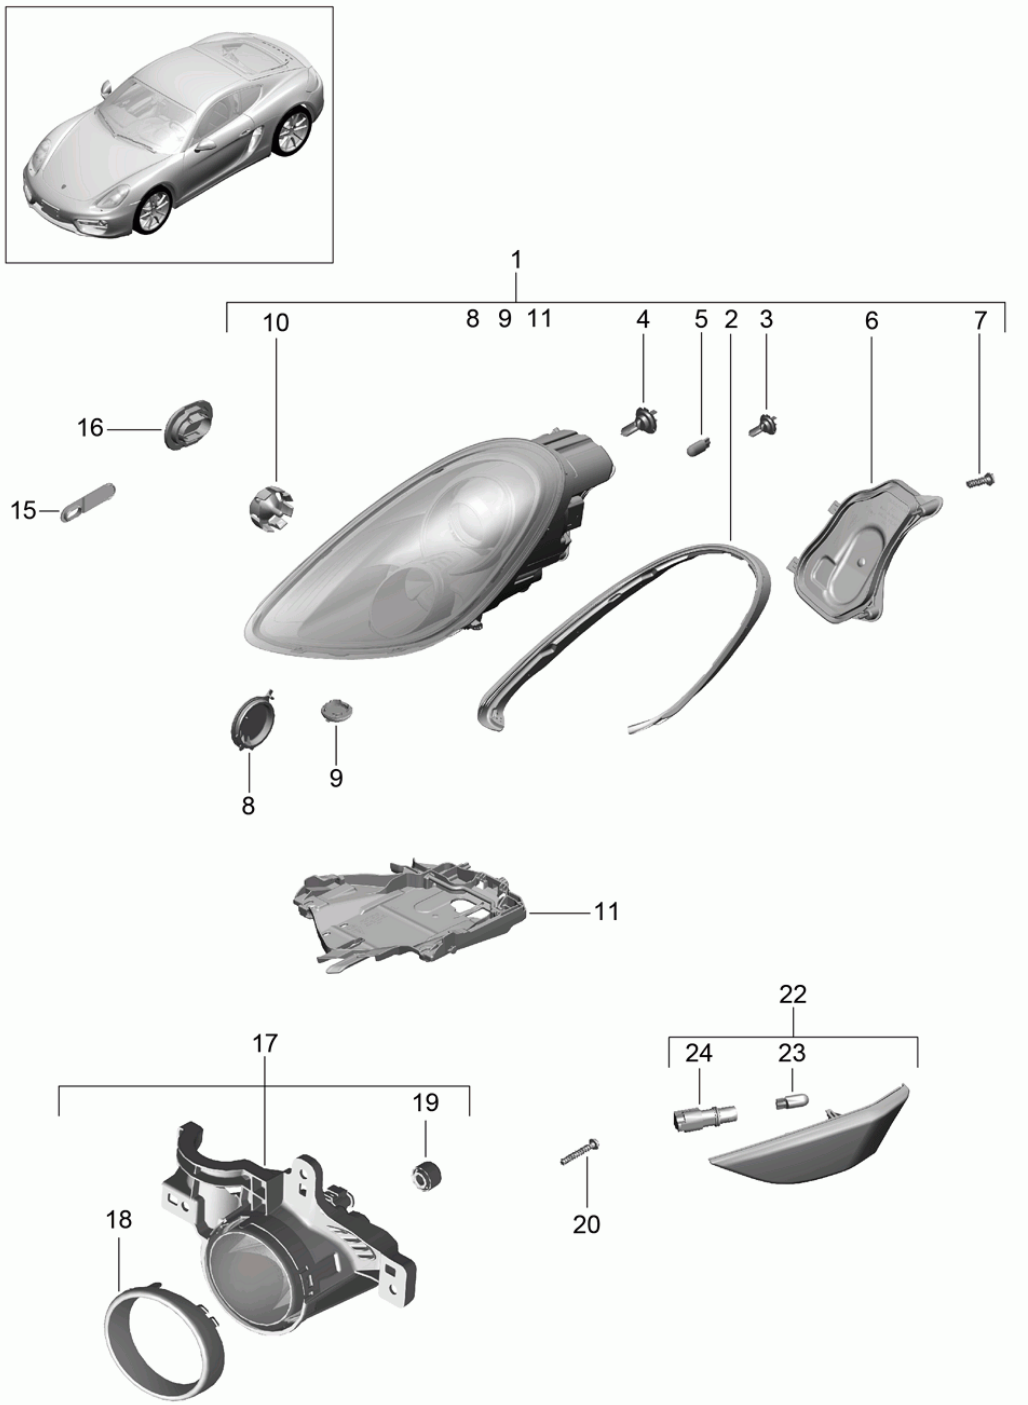

Model: 981C14

Model life 2014>>2016

Model: 981C14

Model life 2014>>2016

Pos	Part Number	Description	Remark	Qty	Model
		Headlights Additional headlight Turn signal indicator side marker light Turn signal repeater			PR:-603, -620,-601
(1)	981 631 115 06	Headlights	left	1	
(1)	981 631 116 06	Headlights	right	1	
2	981 631 315 01	Seal	left	1	
(2)	981 631 316 01	Seal	right	1	
3	999 631 143 90	Halogen bulb H9		2	
4	999 631 133 91	Halogen bulb H 7		2	
5	999 631 305 90	bulb HY21W		2	
6	981 631 311 00	Protective hood	left	1	
(6)	981 631 312 00	Protective hood	right	1	
7	991 631 377 00	Screw		8	
8	991 631 313 00	Protective hood High beam and Turn signal indicator ventilation valve		4	
9	997 631 267 01	Cap		2	
10	991 631 927 00	adjusting screw		2	
11	981 631 201 00	Mounting for main beam headl.	left	1	
(11)	981 631 202 00	Mounting for main beam headl.	right	1	
15	993 631 170 03	Bungs		4	
16	997 631 127 00	Bungs		2	
-		Additional headlight			
17	981 631 153 02	Additional headlight	left	1	PR:605
(17)	981 631 154 02	Additional headlight	right	1	PR:605
18	981 631 353 01	Trim	left	1	PR:605
(18)	981 631 354 01	Trim	right	1	PR:605
19	987 631 291 00	Cover cap		2	PR:605
20	999 919 246 01	fillister hd. bolt 6,0 X 18,0		6	PR:605
22	991 631 157 02	side marker light	left	1	
(22)	991 631 158 02	side marker light	right	1	
23	900 631 019 90	Glass-base bulb 3 W white		2	
24	991 631 331 00	Bulb holder		2