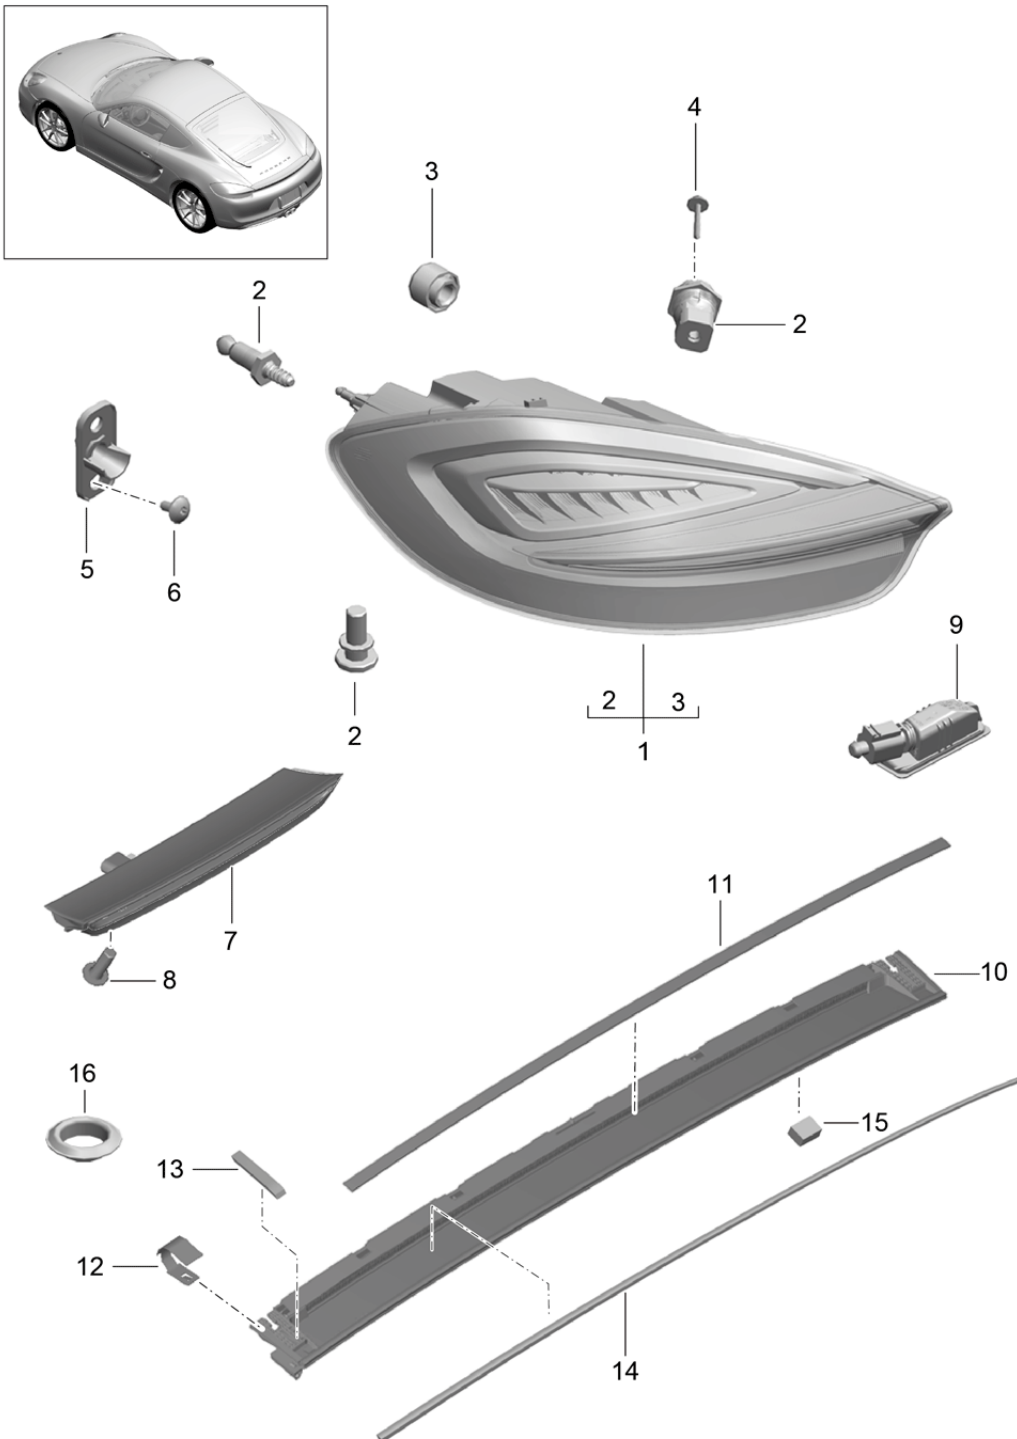

Model: 981C14

Model life 2014>>2016

Pos	Part Number	Description	Remark	Qty	Model
26	981 631 187 00	Additional headlight	left	1	
(26)	981 631 188 00	Additional headlight	right	1	
27	981 631 251 00	LED module Position light		1	
(27)	981 631 252 00	LED module Position light		1	
28	997 631 297 00	Screw		4	
29	991 631 157 02	side marker light	left	1	
(29)	991 631 158 02	side marker light	right	1	
30	900 631 019 90	Glass-base bulb 3 W white		2	
31	991 631 331 00	Bulb holder		2	

Model: 981C14

Model life 2014>>2016