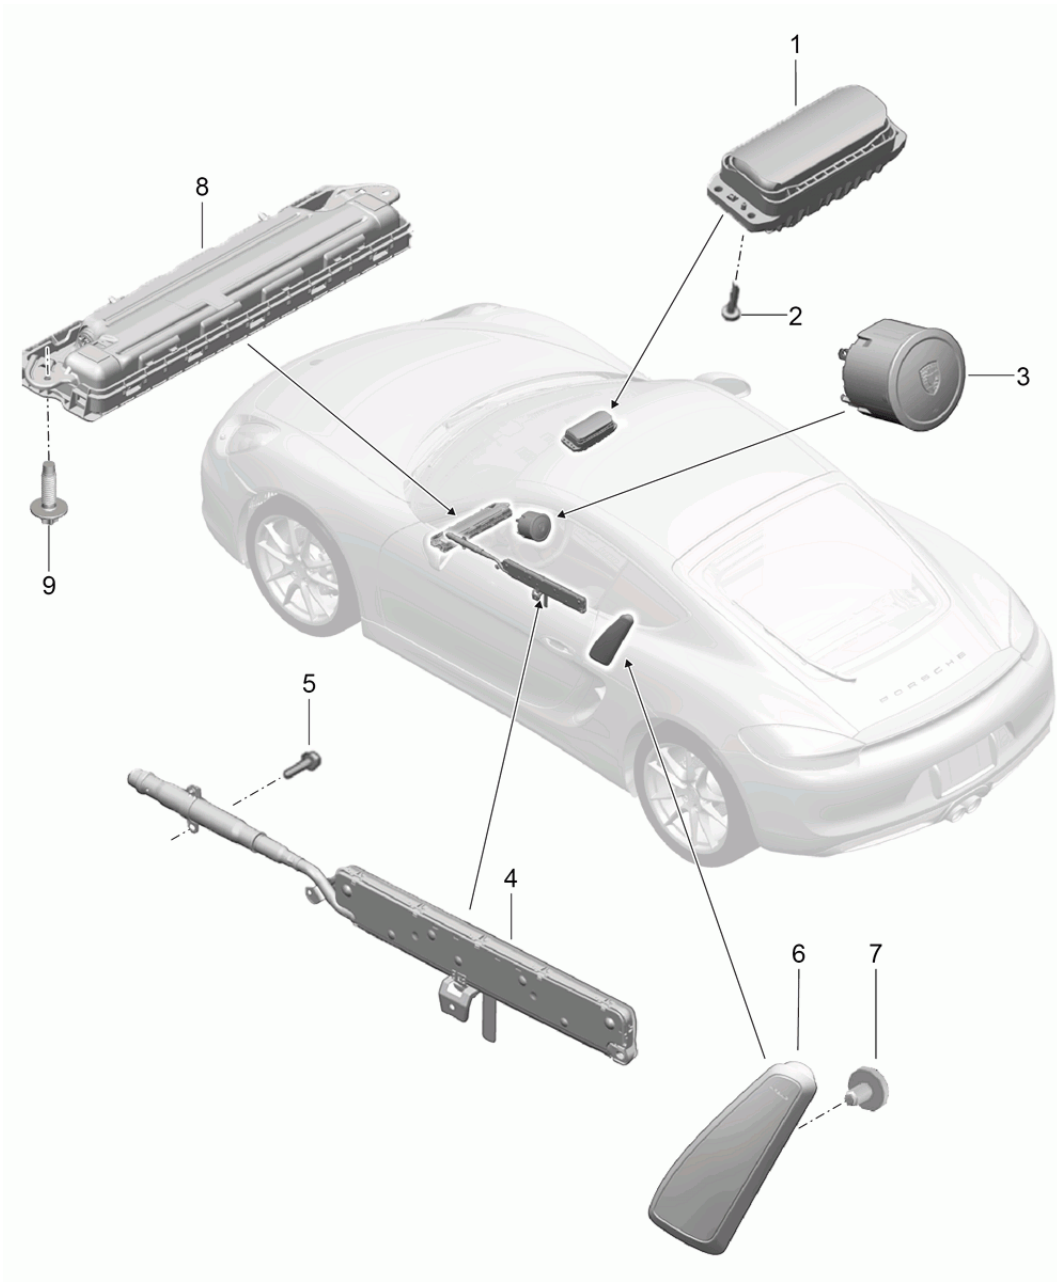

Model: 981C14

Model life 2014>>2016

Pos	Part Number	Description	Remark	Qty	Model
1	981 580 151 00	Cross member		1	
2	900 385 133 01	Cross member		4	
		Screw			
		M10X50			
3	999 072 066 01	Hexagon bolt		4	
		M10X80			
4	981 580 213 00	Support for cross member	left	1	
(4)	981 580 214 00	Support for cross member	right	1	
5	900 378 348 01	Hexagon bolt		4	
		AM 10X55			
6	981 803 721 00	bracket for child seat		1	PR:553
7	999 190 443 00	Pop rivet		2	PR:553
		A4,8X11,5			

Model: 981C14

Model life 2014>>2016