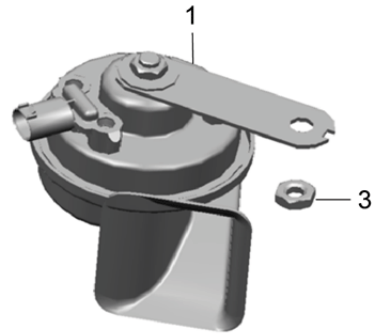

Model: 981C14

Model life 2014>>2016

Model: 981C14 Model life 2014>>2016

Pos	Part Number	Description	Remark	Qty	Model
1	991 635 149 01	Fanfare Signal horn Fanfare High-pitched		1	
(1)	991 635 159 00	Fanfare High-pitched	with:	1	
2	991 635 150 01	Fanfare Low-pitched	also use: 991 612 947 00	1	
(2)	991 635 160 00	Fanfare Low-pitched	with:	1	
-	991 612 947 00	Adapter cable for 991 635 159 00 991 635 160 00	also use: 991 612 947 00	1	
3	N 106 092 04	Hexagon collar nut M 8		2	
4	9P1 951 101	Signal horn for alarm system	use if required: 9P1 998 003 A	1	PR:534,544, -536
5	1K8 951 605 B	Alarm horn		1	PR:536
6	991 637 419 01	Bracket		1	PR:536
7	N 902 955 02	Hexagon collar nut M 8		1	PR:536
8	900 378 176 01	Hexagon bolt M 8 X 20		1	PR:534,544, -536
9	9P1 998 003 A	Wire set Modification kit Signal horn		1	PR:534,544, -536