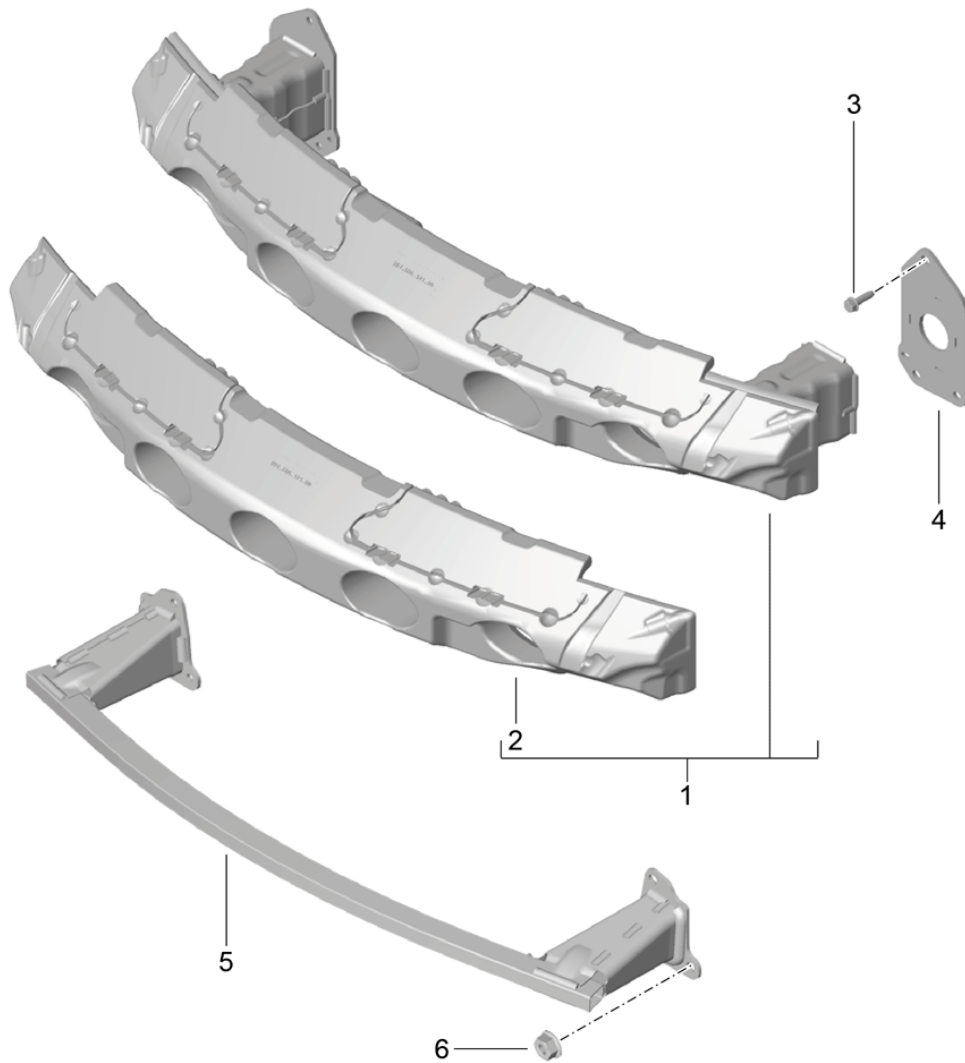

Model: 981C14

Model life 2014>>2016

Pos	Part Number	Description	Remark	Qty	Model
25	999 507 856 01	M6X20-SC panel nut		2	
26	981 505 675 06	M6 Attachment Trim primed		1	PR:553
27		Assembly kit Number plate		1	
28		Support Trim see illustration:	802-001 rear	1	PR:553
		see illustration:	802-030		

Model: 981C14

Model life 2014>>2016