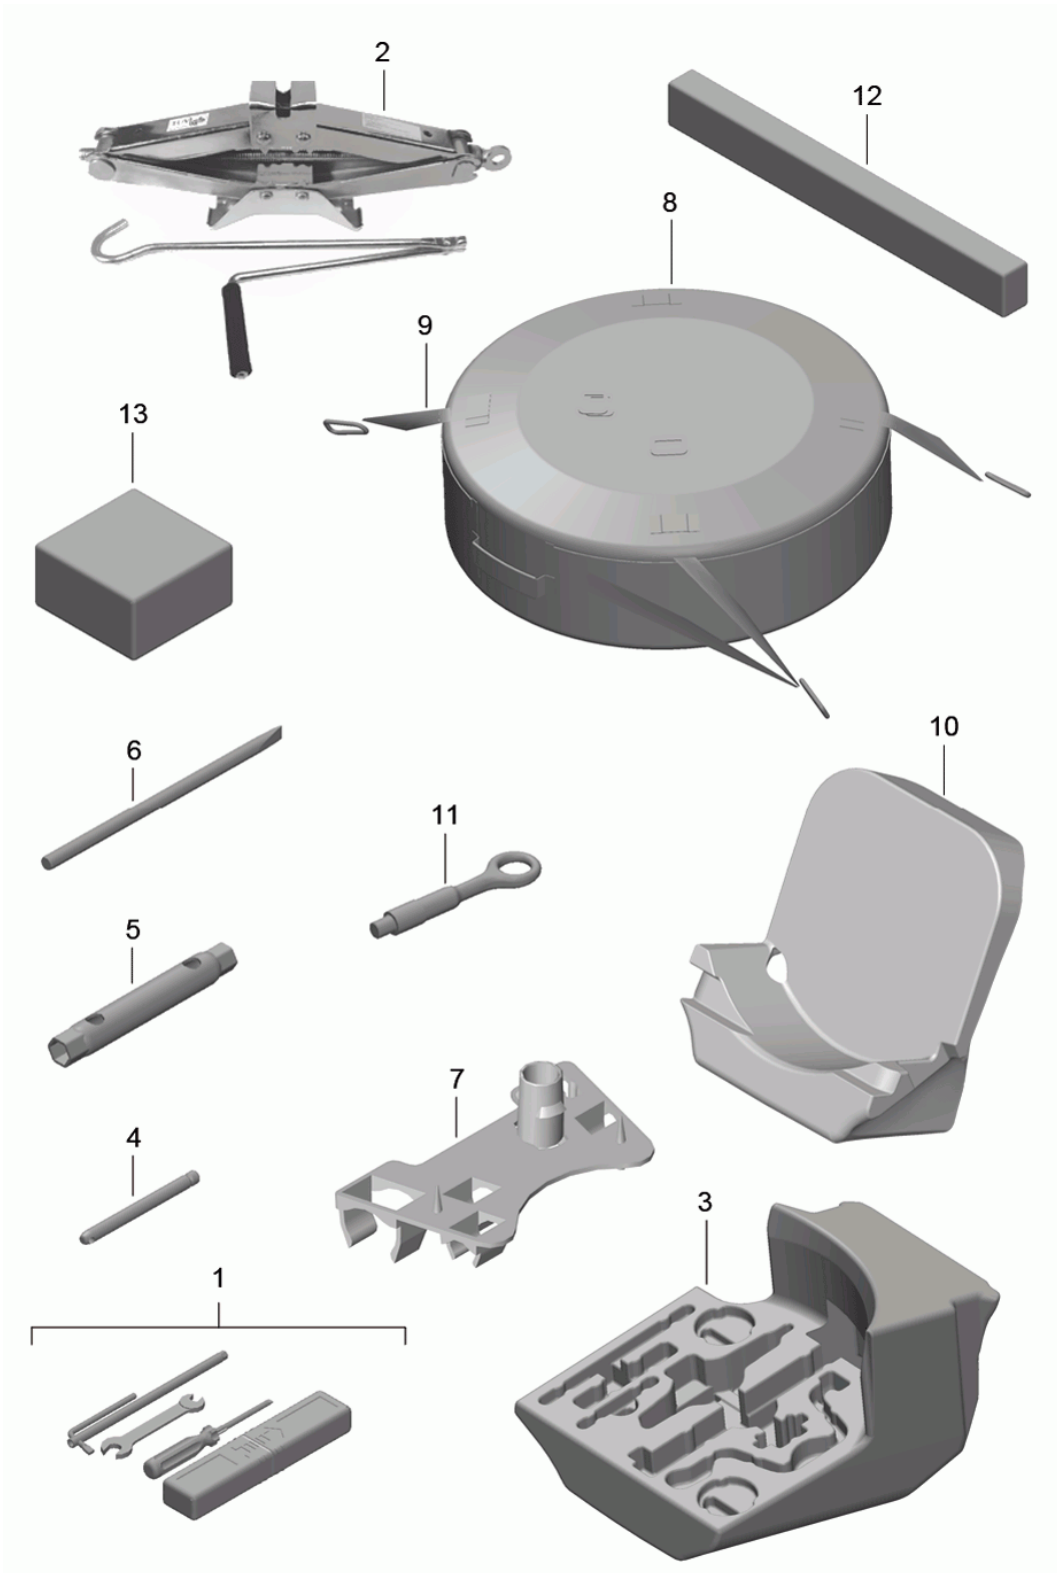

Model: 981C14

Model life 2014>>2016

Model: 981C14 Model life 2014>>2016

Pos	Part Number	Description	Remark	Qty	Model
1	997 721 115 00	Tool jack Toolbox with contents comprising:		1	
-	477 012 229	Double open-ended spanner 10 X 13		1	
-	477 012 231	screwdriver		1	
-	111 012 287	handle for screwdriver		1	
-	999 571 077 02	Socket wrench - 5 - for Headlights		1	
2	996 721 211 00	Scissors type jack		1	PR:447
3	996 722 101 00	Foam part		1	PR:447
4	999 571 074 30	Threaded stud for Assembly Wheels		1	PR:447
5	477 012 221 A	wheel bolt wrench		1	PR:447
6	999 571 070 30	operating rod for Rim wrench		1	PR:447
7	997 722 801 00	Mounting for vehicle tools		1	PR:447
-	996 361 521 00	Protective sleeve		1	PR:447
8	991 722 061 00	Cover Spare wheel		1	PR:447
9	997 722 073 00	tensioning strap Spare wheel		1	PR:447
10	981 722 103 00	Support Spare wheel		1	PR:447
11	970 721 551 01	Tow hitch No longer use the part here		1	
(11)	970 721 551 02	Tow hitch		1	
-	997 722 071 00	Foam part		1	PR:447
-	991 722 061 01	Cover Spare wheel		1	PR:447,450
-	997 722 073 00	tensioning strap Spare wheel		1	