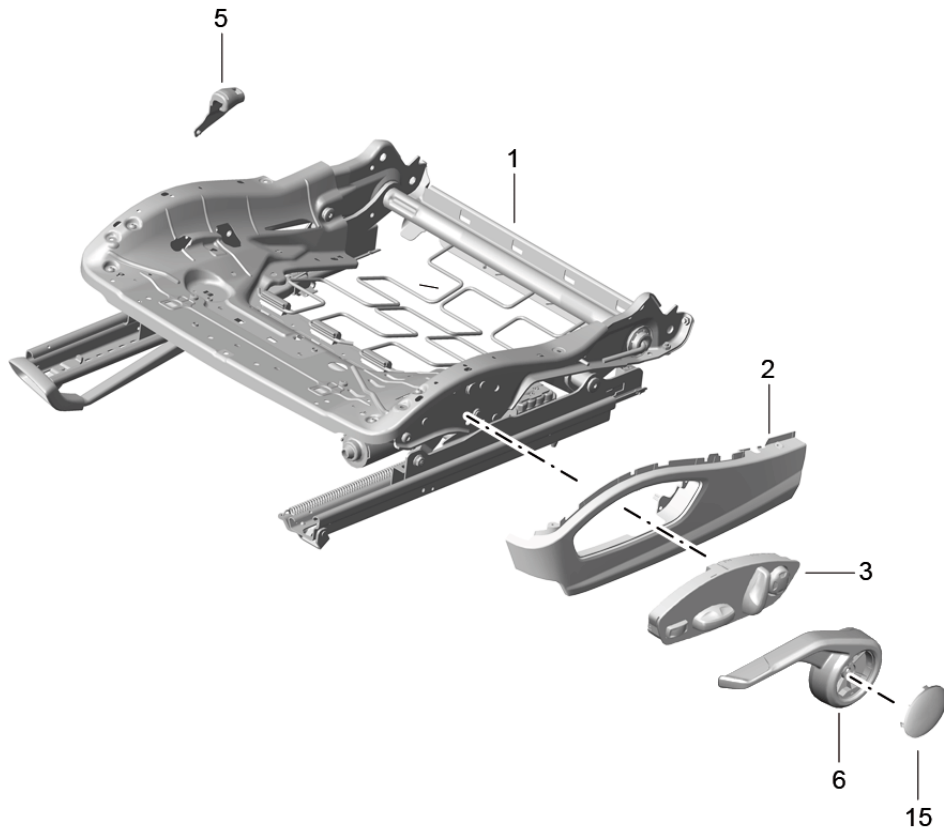

Model: 981C14

Model life 2014>>2016