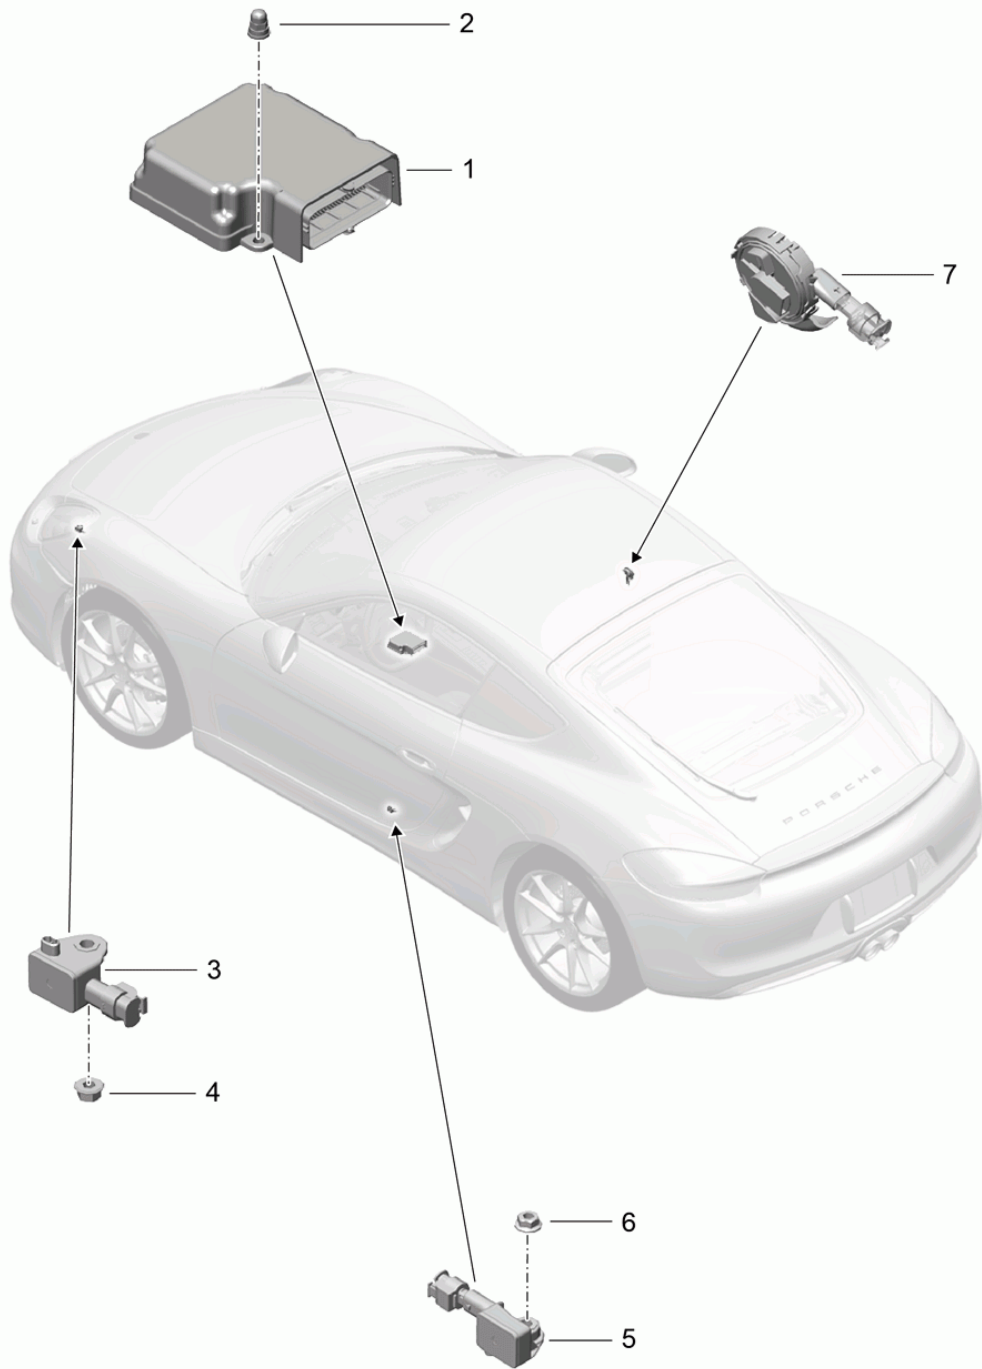

Model: 981C14

Model life 2014>>2016

Model: 981C14

Model life 2014>>2016

Pos	Part Number	Description	Remark	Qty	Model
-		Control unit Sensor Airbag Airbag unit			
-		see illustration: Switch Airbag	812-050		
1	991 618 201 04	see illustration: Control unit for airbag D >> - MJ 2014	903-005	1	
1	991 618 201 08	Control unit for airbag D - MJ 2015>>		1	
2	999 070 015 02	domed cap nut M 6		3	
3	991 618 223 01	Front sensor		2	
4	999 084 638 01	Hexagon nut M 6		2	
5	991 618 221 01	Sensor Side airbag unit		2	
6	999 084 629 01	Hexagon nut M 6		2	
7	991 618 227 01	Pressure sensor doors		2