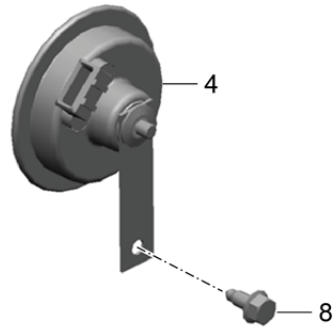

Model: 981C14

Model life 2014>>2016

Model: 981C14 Model life 2014>>2016

Pos	Part Number	Description	Remark	Qty	Model
1	991 635 149 01	Fanfare Signal horn Fanfare High-pitched		1	
(1)	991 635 159 00	Fanfare High-pitched	with:	1	
2	991 635 150 01	Fanfare Low-pitched	also use: 991 612 947 00	1	
(2)	991 635 160 00	Fanfare Low-pitched	with:	1	
-	991 612 947 00	Adapter cable for 991 635 159 00 991 635 160 00	also use: 991 612 947 00	1	
3	N 106 092 04	Hexagon collar nut M 8		2	
4	9P1 951 101	Signal horn for alarm system	use if required: 9P1 998 003 A	1	PR:534,544, -536
5	1K8 951 605 B	Alarm horn		1	PR:536
6	991 637 419 01	Bracket		1	PR:536
7	N 902 955 02	Hexagon collar nut M 8		1	PR:536
8	900 378 176 01	Hexagon bolt M 8 X 20		1	PR:534,544, -536
9	9P1 998 003 A	Wire set Modification kit Signal horn		1	PR:534,544, -536