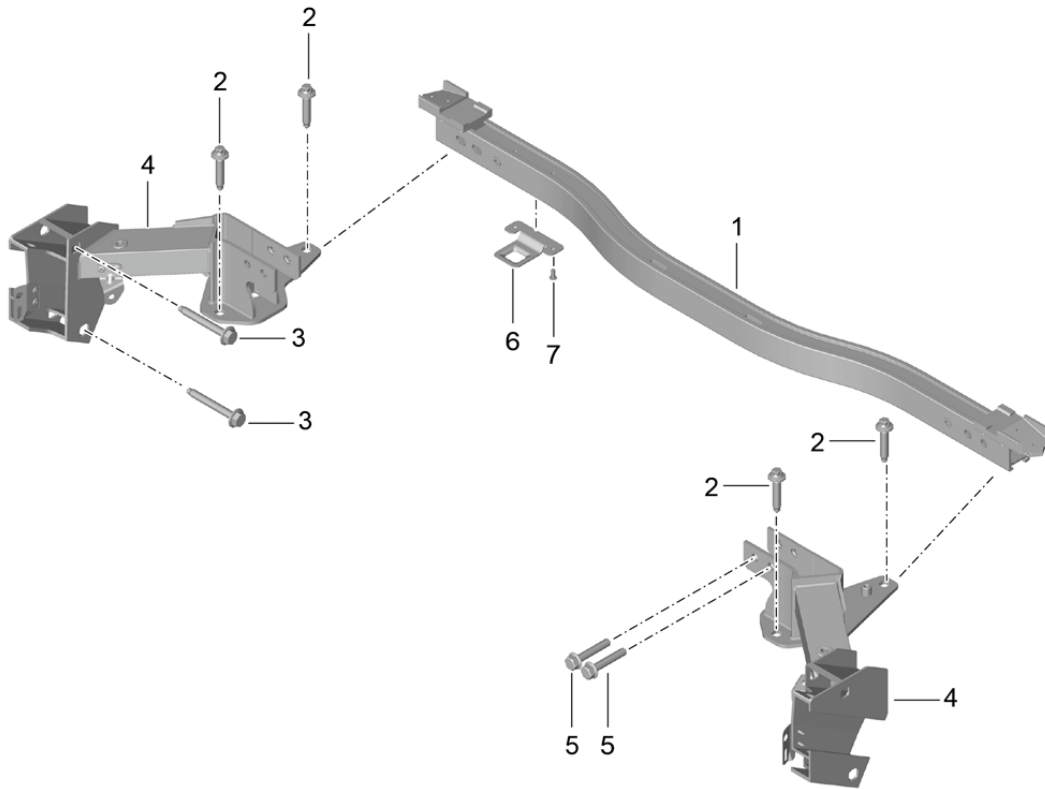

Model: 981C14

Model life 2014>>2016

Model: 981C14

Model life 2014>>2016

Pos	Part Number	Description	Remark	Qty	Model
1	981 580 151 00	Cross member		1	
2	900 385 133 01	Cross member		4	
		Screw			
		M10X50			
3	999 072 066 01	Hexagon bolt		4	
		M10X80			
4	981 580 213 00	Support for cross member	left	1	
(4)	981 580 214 00	Support for cross member	right	1	
5	900 378 348 01	Hexagon bolt		4	
		AM 10X55			
6	981 803 721 00	bracket for child seat		1	PR:553
7	999 190 443 00	Pop rivet		2	PR:553
		A4,8X11,5			