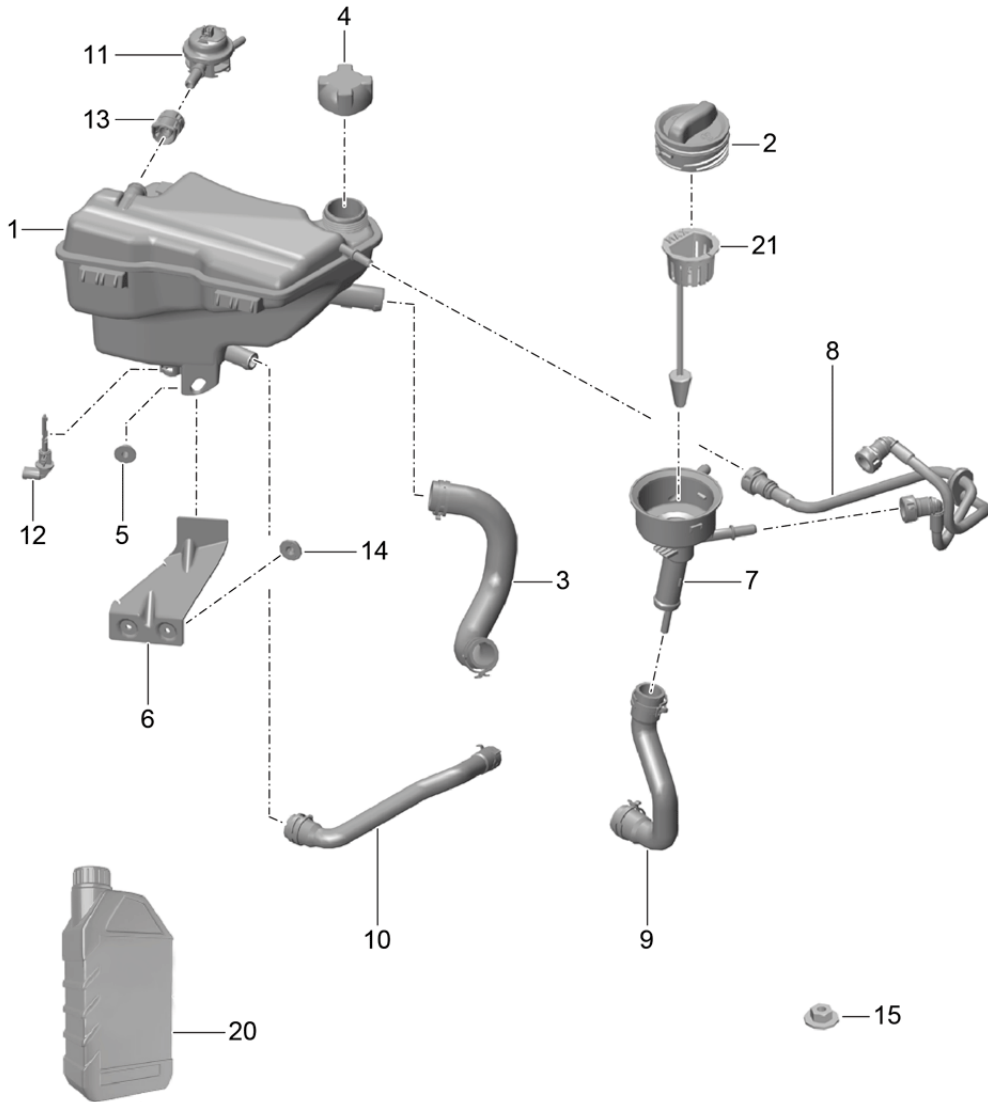

Model: 981C14

Model life 2014>>2016

Pos	Part Number	Description	Remark	Qty	Model
1	991 106 137 02	Radiator	center	1	
2	991 106 237 01	Radiator	center	1	
3	991 106 337 01	Retaining frame		1	
4	991 106 537 01	Sealing frame		1	
5	991 106 538 01	Rubber bush	upper	2	
		Rubber bush	lower	2	
		Discontinued part			
5	991 106 538 02	Rubber bush	lower	2	
6	991 106 638 02	Water hose		1	
7	991 106 639 01	Water hose		1	
8	900 377 010 01	Hexagon nut		2	
		M 6			

Model: 981C14

Model life 2014>>2016