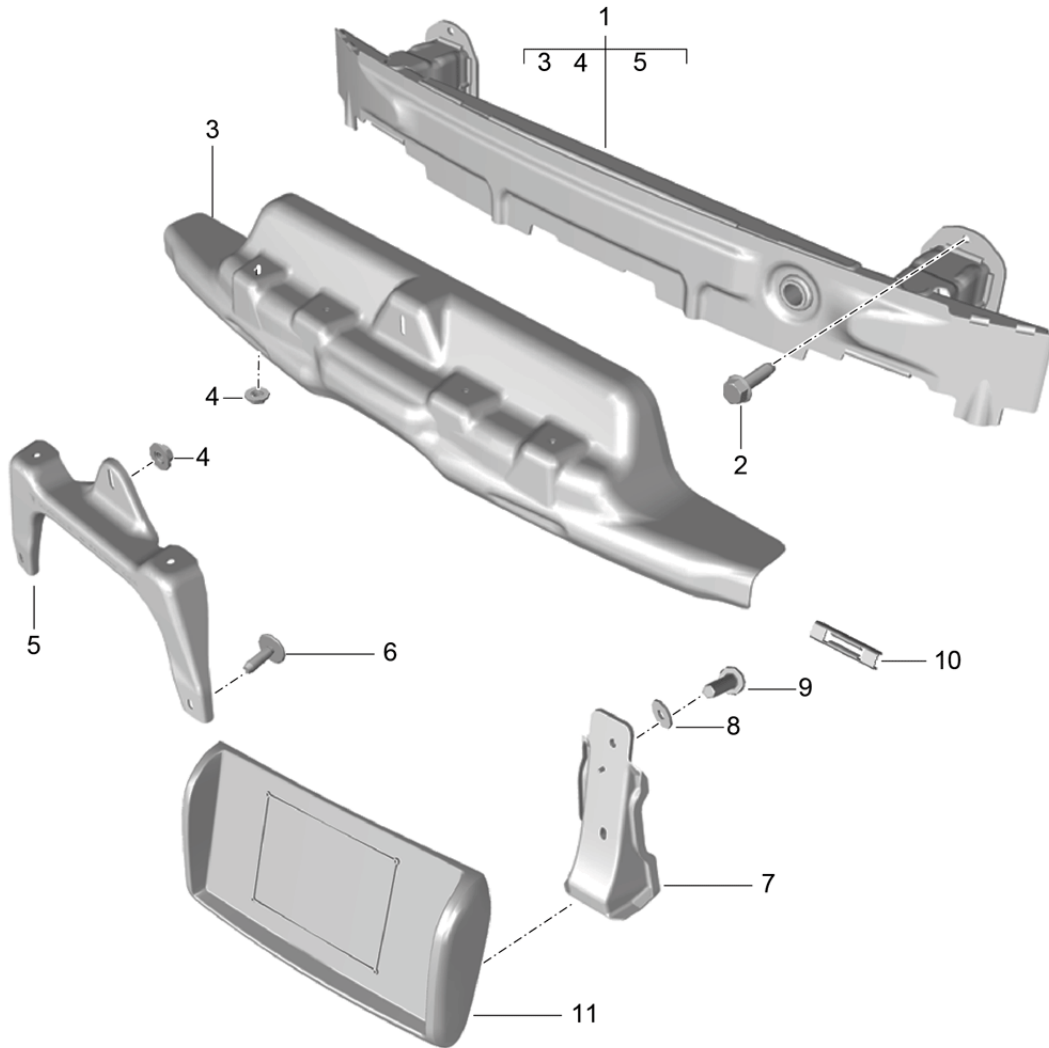

Model: 981C14

Model life 2014>>2016

Pos	Part Number	Description	Remark	Qty	Model
1	981 505 121 00	Bumper carrier Bumper carrier (complete)	front front	1	
		with:			
1	981 505 121 02	Foam part Bumper carrier (complete)	front	1	PR:011,XAT
		with:			
2	981 505 777 00	Foam part Foam part Protective strip		1	
2	981 505 777 02	Foam part Protective strip		1	PR:011,XAT
3	900 378 351 01	Hexagon bolt M 8 X 30		6	
4	991 505 771 00	Seal Shock absorber		2	
5	991 505 531 02	Carrier protective clip	front	1	
6	N 106 092 04	Hexagon collar nut M8		6	

Model: 981C14

Model life 2014>>2016