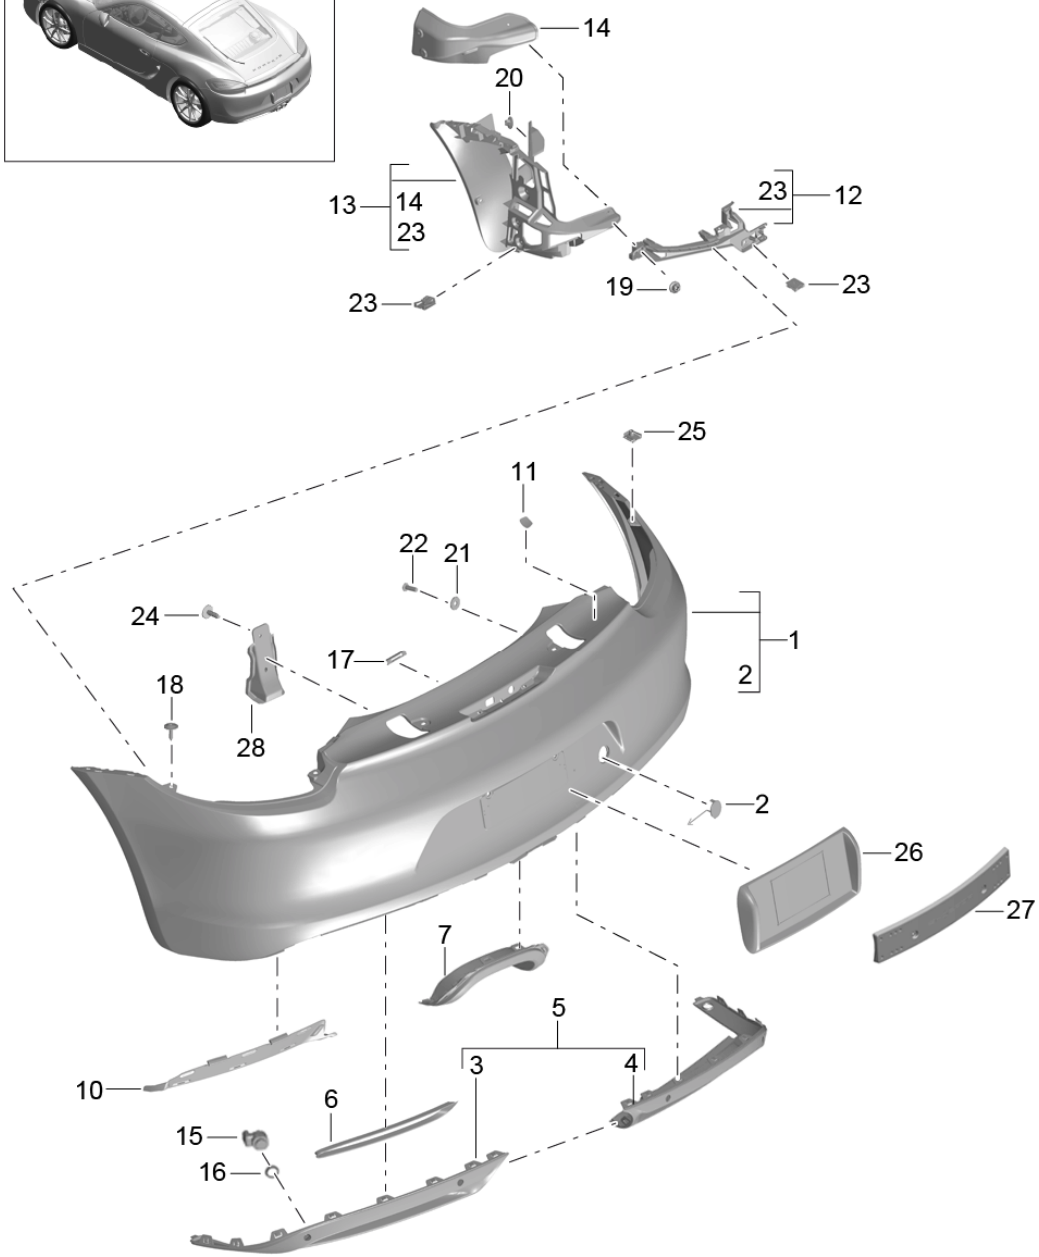

Model: 981C14

Model life 2014>>2016

Pos	Part Number	Description	Remark	Qty	Model
25	999 507 856 01	panel nut M6		2	
26	981 505 675 06	Attachment Trim primed		1	PR:553
27		Assembly kit Number plate		1	
28		Support Trim	see illustration: 802-001 rear	1	PR:553
			see illustration: 802-030		

Model: 981C14

Model life 2014>>2016