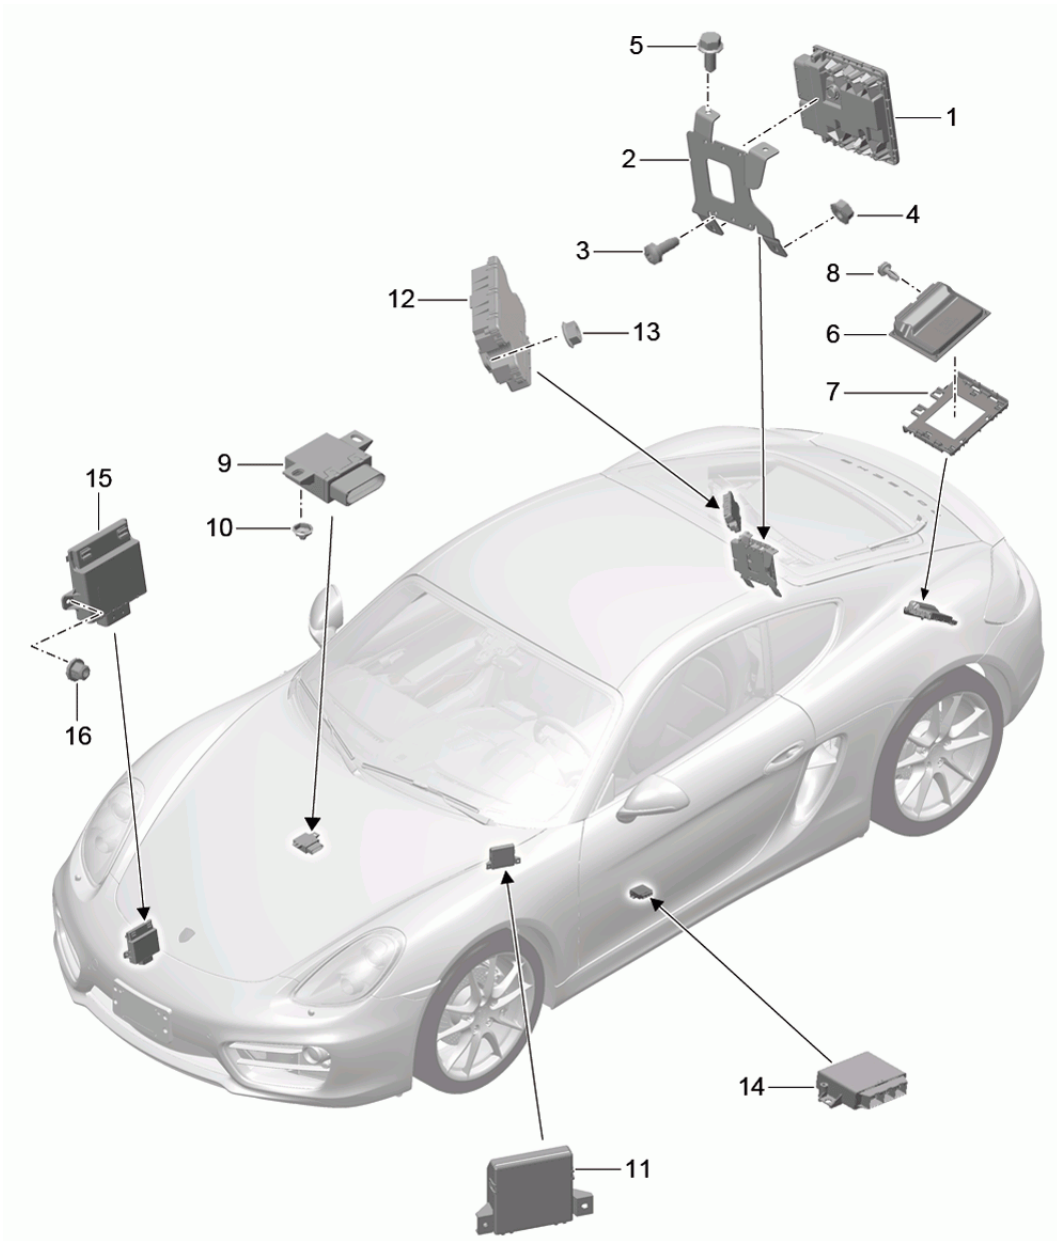

Model: 981C14

Model life 2014>>2016

Model: 981C14 Model life 2014>>2016

Pos	Part Number	Description	Remark	Qty	Model
1	991 618 602 03	Control units Control unit		1	
2	981 618 133 00	- dme - Retainer for control units		1	
3	999 141 044 09	- dme - fillister hd. bolt		6	
4	999 084 638 01	M 6 X 16 Hexagon nut		2	
4	999 084 635 01	M 6 Pull-off nut		2	PR:536
5	N 106 532 01	M 6 Hex collared bolt		2	
6	991 618 270 05	M 6 X 16 TC Control unit		1	PR:250
7	981 618 255 02	- PDK - Retainer for control units		1	PR:250
8	4D0 863 788	- PDK - Spreader rivet		1	PR:250
9	991 618 023 01	Control unit for fuel pump		1	
10	999 049 025 09	Collar nut T 5		2	
11	7PP 907 530 Q	Control unit for gateway Gateway		1	PR:IY2
11	7PP 907 530 S	D >> - MJ 2014 Control unit for gateway Gateway		1	
12	991 618 145 03	D - MJ 2014>> Control unit		1	
13	999 084 638 01	Electric parking brake Hexagon nut		2	
14	7P5 919 475 H	M 6 Control unit for parking aid Sensor		1	PR:636
(14)	991 618 185 05	see illustration: Control unit for parking aid Sensor	802-010	1	PR:635
15	7PP 959 663 D	see illustration: Voltage converter Start/Stop	802-010	1	PR:642,441
(15)	7PP 959 663 E	Voltage stabiliser Start/Stop		1	PR:642,490, 680,682
16	999 049 033 40	Plastic nut T 6		2	PR:642