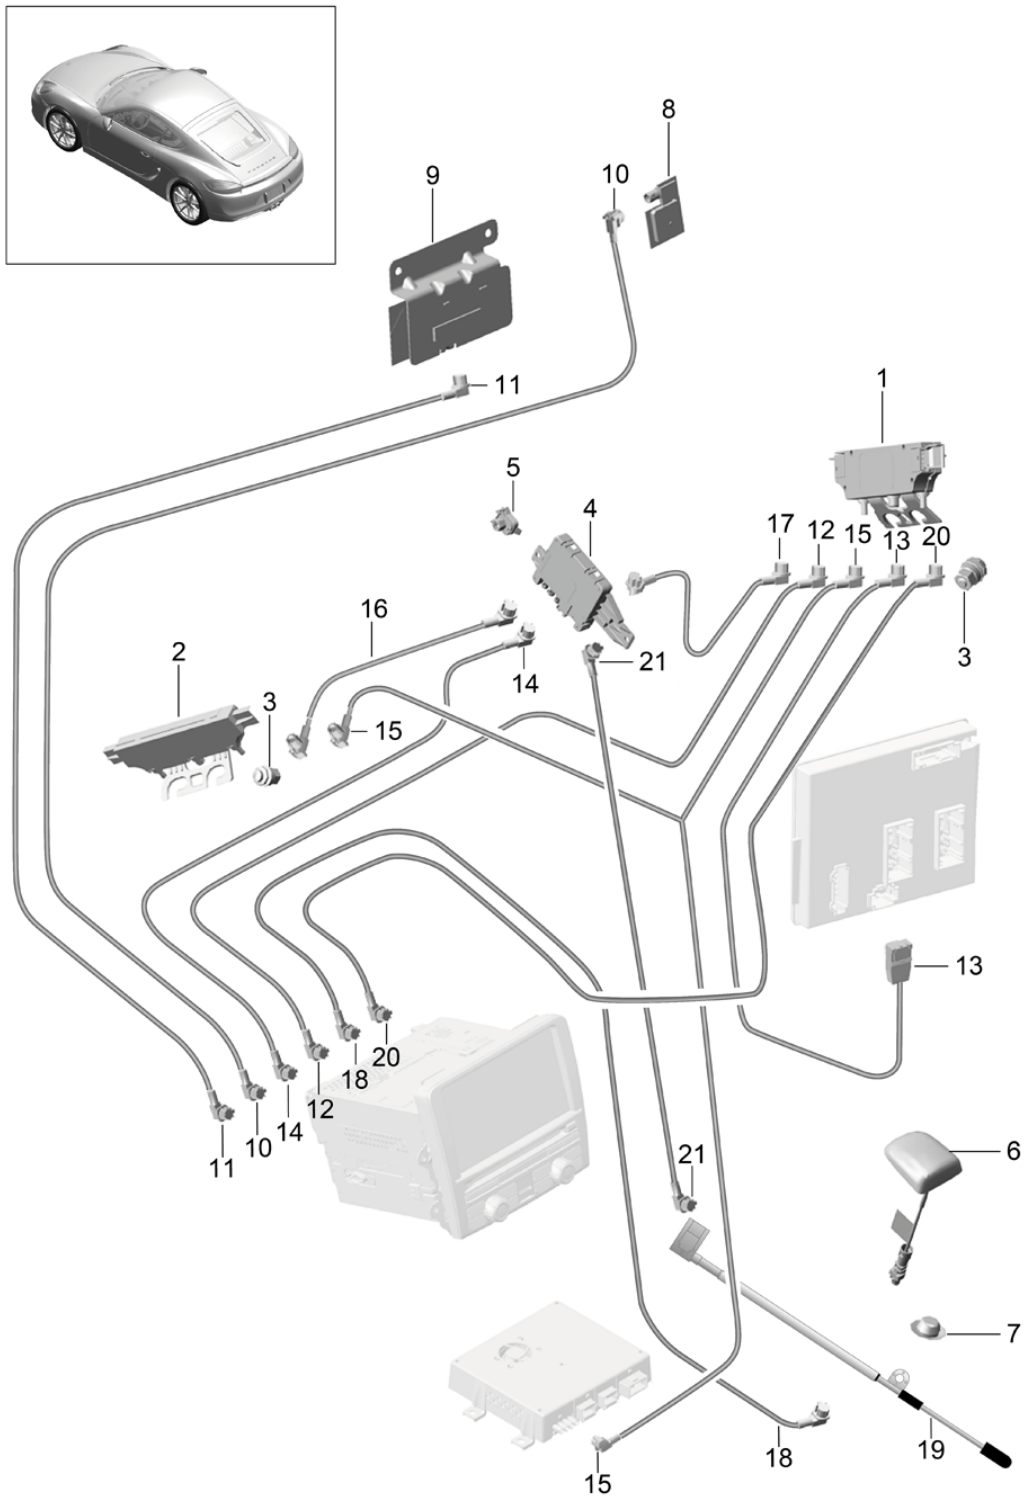

Model: 981C14

Model life 2014>>2016

Model: 981C14 Model life 2014>>2016

Pos	Part Number	Description	Remark	Qty	Model
1	991 647 106 00	Aerial amplifier Aerial Connecting line Aerial amplifier A-pillar	right	1	PR:696,-440
(1)	991 647 118 00	Aerial amplifier A-pillar	right	1	PR:440,665,-676
2	991 647 117 00	Aerial amplifier A-pillar	left	1	PR:440,665,-676,-691
3	999 516 032 01	Hexagon nut		4	
4	991 618 122 00	Control unit		1	PR:440,-675
5	991 647 318 00	Clamp		1	PR:440,-675
6	991 647 150 01	Aerial SDARS primed		1	PR:686,690
7	991 610 281 00	End cap		1	PR:686,690
8	7PP 035 504 A	Aerial GPS		1	PR:672
9	991 647 125 00	Telephone aerial		1	PR:666
(9)	7PP 035 503	Telephone aerial D - MJ 2014>>		1	
10	991 612 022 50	Aerial connection line GPS To Control panel Navigation system		1	PR:672
10	991 612 037 50	Aerial connection line GPS To Control panel Navigation system		1	PR:674
11	991 612 023 50	Connecting line Aerial Telephone To Control panel Navigation system		1	PR:666
12	991 612 033 00	Connecting line Radio unit To Aerial amplifier A-pillar	right	1	PR:696,-440
13	991 612 013 00	Connecting line Control unit Electronics Front end To Aerial amplifier A-pillar	right lhd	1	PR:098,524,525
14	991 612 016 00	Connecting line Control unit To Control panel Navigation system		1	PR:440,665
16	991 612 014 00	Connecting line Aerial amplifier A-pillar To Control unit	left lhd	1	PR:098,440
17	991 612 015 00	Connecting line Aerial amplifier A-pillar To	right lhd	1	PR:098,440