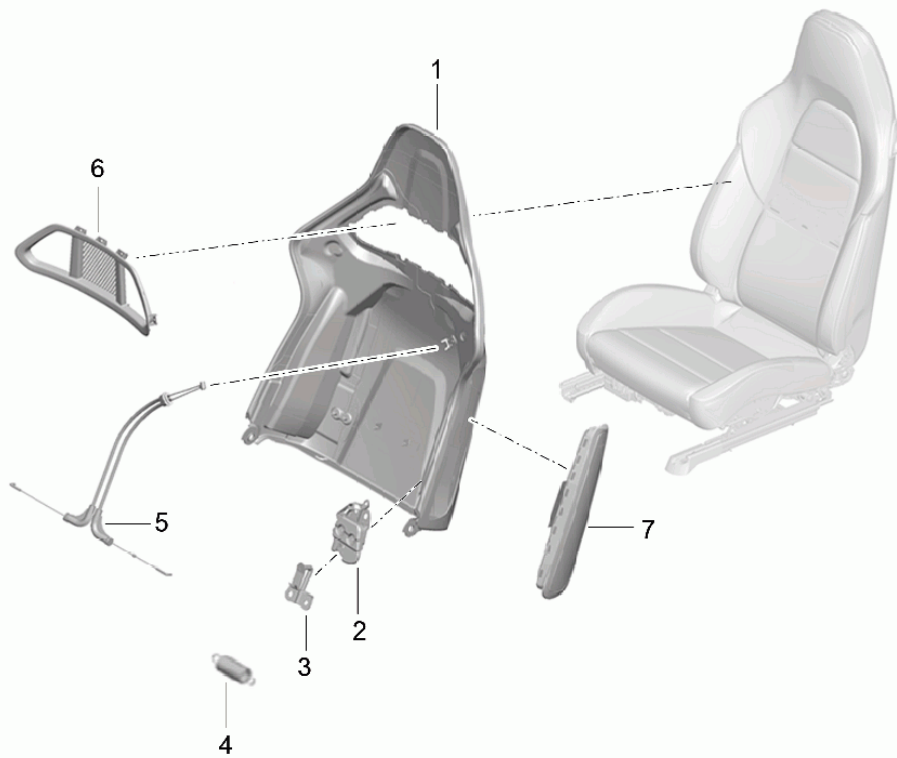

Model: 981C14

Model life 2014>>2016

Model: 981C14

Model life 2014>>2016

Pos	Part Number	Description	Remark	Qty	Model
1	997 521 271 00	Backrest shell bucket seat Collapsible Accessories	left	1	PR:388
(1)	997 521 272 00	Backrest shell bucket seat Collapsible	right	1	PR:389
2	997 521 651 00	backrest lock	left	1	PR:388,389
(2)	997 521 652 00	backrest lock	right	1	PR:388,389
3	997 521 660 00	Closing element lock		2	PR:388,389
4	997 521 650 00	Backrest shell tension spring lock		2	PR:388,389
5	997 521 640 01	backrest Bowden cable Release		1	PR:388,389
6	997 521 330 00	backrest Trim	front	1	PR:388,389
(6)	997 521 330 00 01C	Seat belt Satin black			
	997 521 531 00	Trim Seat belt	rear	1	PR:388,389
	997 521 531 00 01C	Satin black