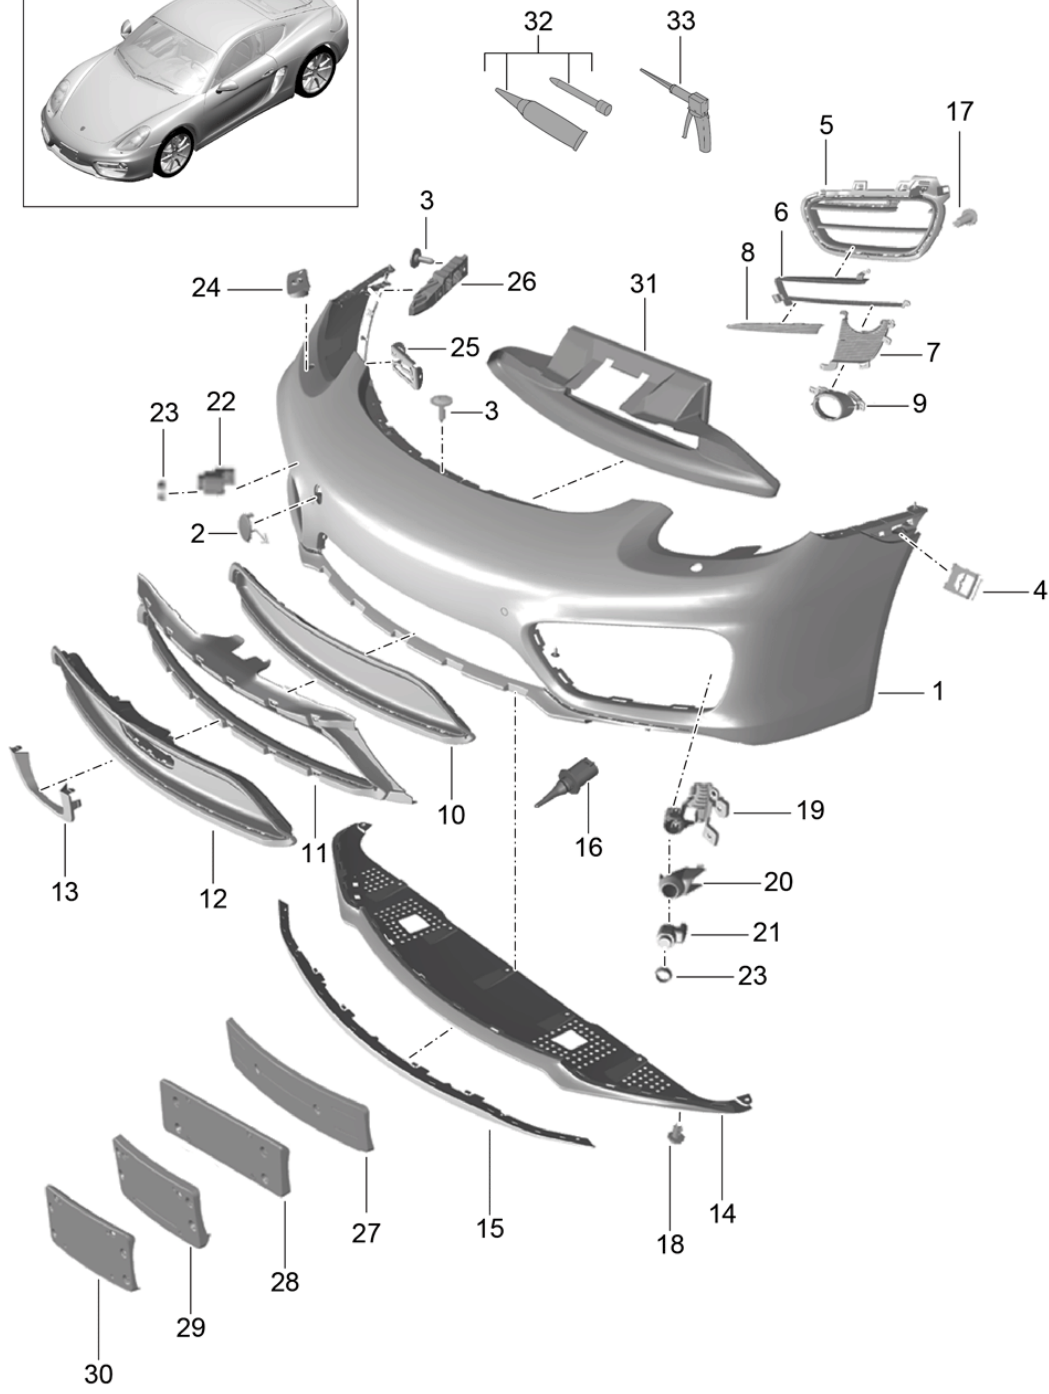

Model: 981C14

Model life 2014>>2016