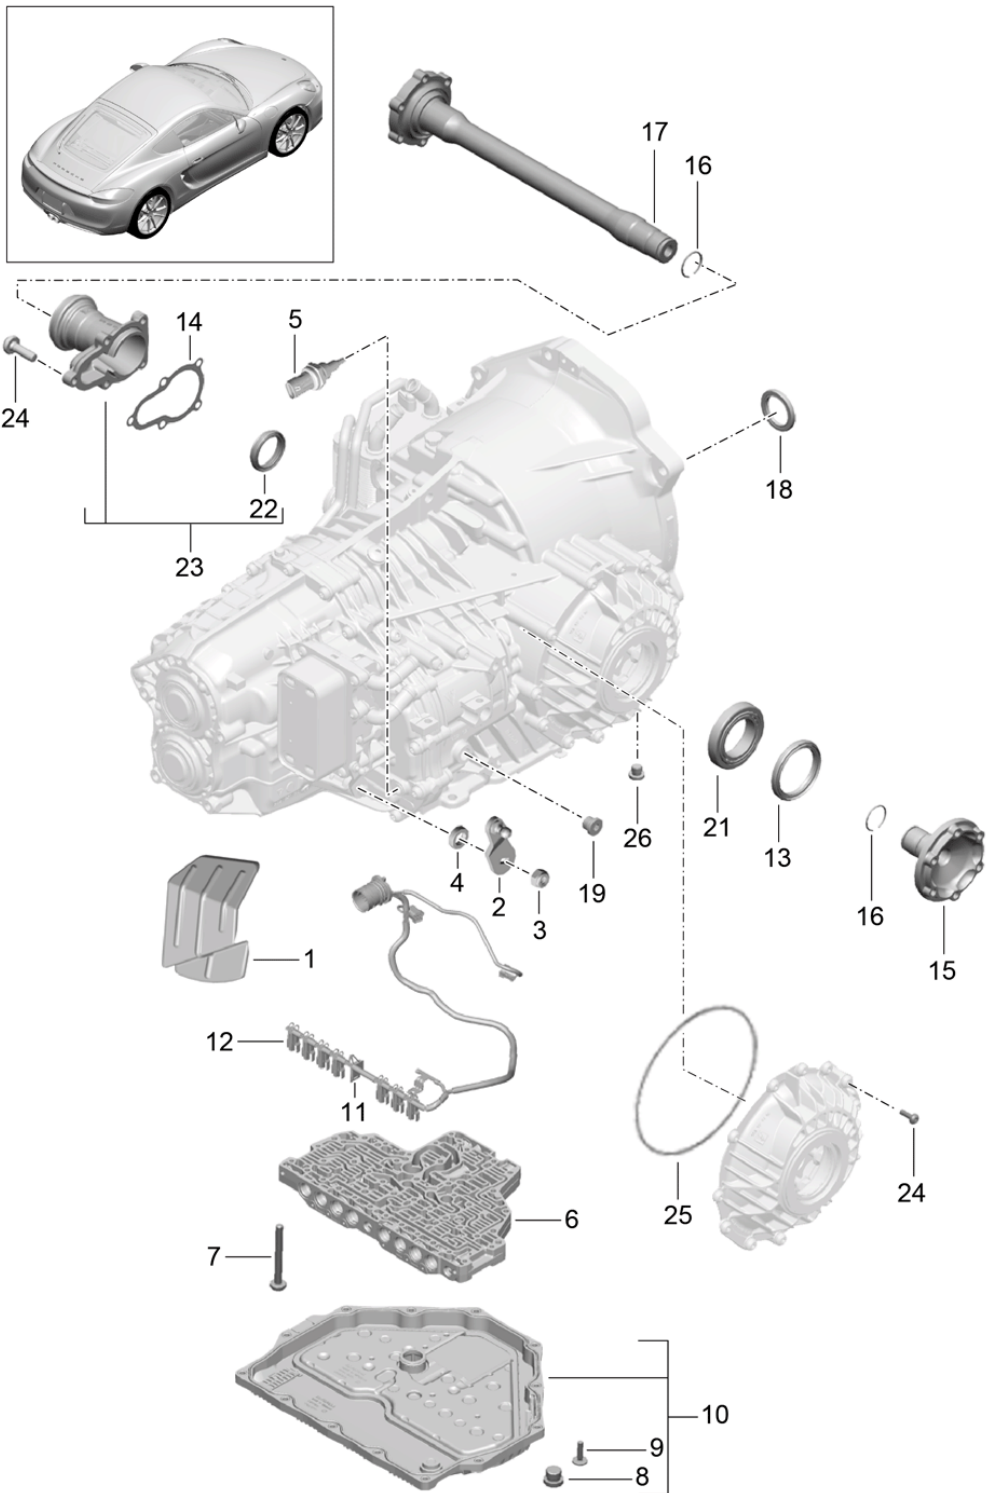

Model: 981C14

Model life 2014>>2016

Model: 981C14 Model life 2014>>2016

Pos	Part Number	Description	Remark	Qty	Model
		- PDK - Gearbox Individual parts			CG205,CG225
1	981 331 198 00	Guard plate		1	
2	9G2 324 135 00	gearshift lever		1	
3	9G1 324 815 00	Nut M 8 X 1		1	
4	970 324 805 00	Shaft oil seal 10 X 18 X 5		1	
5	991 606 391 00	Temperature sensor		1	
6	9G1 317 015 05	Control unit		1	
7	9G1 317 801 00	Screw M 6 X 25		20	
8	9G1 321 825 01	sealing plug		1	
9	9G1 321 801 00	Torx screw M 6 X 25		13	
10	9G1 321 125 00	oil sump	with:	1	
10	9G1 321 025 00	Discontinued part oil sump	with:	1	
11	9G1 317 697 00	Seal Connector housing		1	
12	9G1 317 698 00	pressure regulator Connector housing		1	
13	9G2 332 803 00	Solenoid valve Shaft oil seal 62 X 80 X 75		1	
14	9G1 321 259 00	Seal		1	
15	9G2 332 208 05	Drive flange Short		1	CG205
(15)	9G2 332 208 25	Drive flange Short		1	CG225
16	9G1 332 820 00	snap ring		2	
17	9G2 332 209 05	Drive flange Long		1	CG205
(17)	9G2 332 209 25	Drive flange Long		1	CG225
18	9G1 116 807 00	Shaft oil seal 40 X 57 X 6		1	
19	970 321 805 00	Seal bolt with sealing ring M 18 X 1,5		3	
21	9G1 332 806 00	Shaft oil seal 40 X 52 / 55 X 16		1	
22	9G1 332 804 00	Shaft oil seal 42 X 55 X 7		1	
23	9G1 321 059 00	Housing neck		1	
24	9G1 332 801 00	Torx screw		5	
25	9G2 321 815 00	O-ring Housing cover 200 X 3		1	
26	970 321 871 00	sealing plug M10 X 1		1