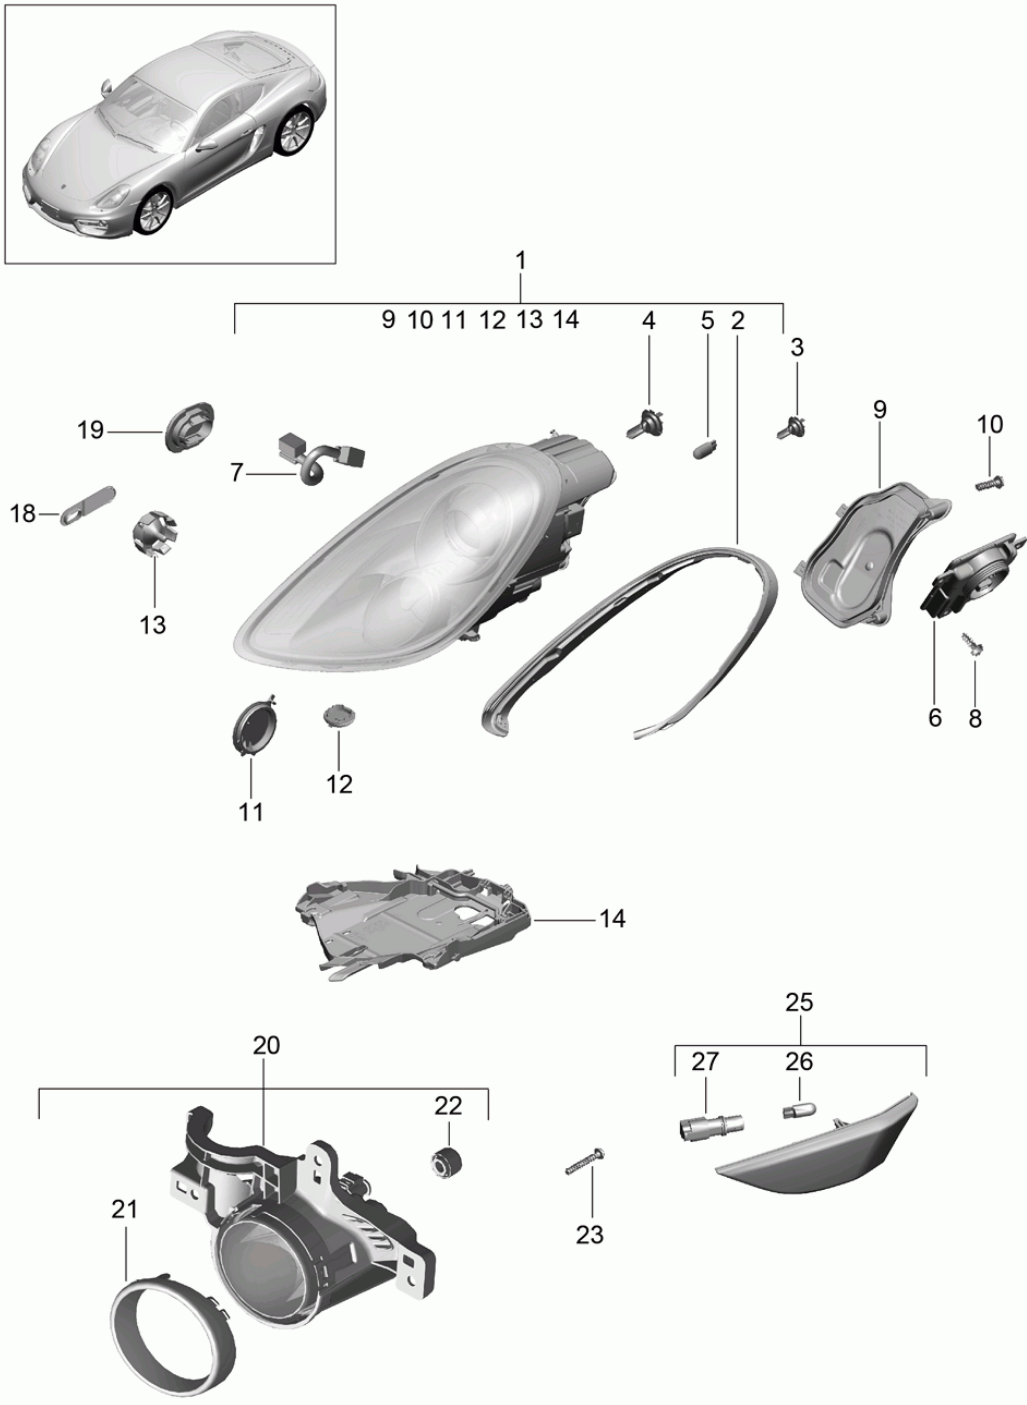

Model: 981C14

Model life 2014>>2016

Model: 981C14

Model life 2014>>2016

Pos	Part Number	Description	Remark	Qty	Model
-		Headlights Additional headlight Turn signal indicator side marker light Turn signal repeater Headlights			PR:601
(1)	981 631 225 06	Control unit Headlights without:	left	1	
(1)	981 631 226 06	POS. 3 and POS. 7 Headlights with:	right	1	
2	981 631 315 01	Seal	left	1	
(2)	981 631 316 01	Seal	right	1	
4	999 631 133 91	Halogen bulb H 7		2	
5	999 631 305 90	bulb HY21W		2	
6	8K0 941 597 F	Control unit for gas discharge lamp		2	
8	999 919 159 09	fillister hd. bolt 4,0 X 12,0		6	
11	991 631 313 00	Protective hood High beam and Turn signal indicator		4	
12	997 631 267 01	ventilation valve		2	
13	991 631 927 00	Cap adjusting screw		2	
14	981 631 201 00	Mounting for main beam headl.	left	1	
(14)	981 631 202 00	Mounting for main beam headl.	right	1	
18	993 631 170 03	Bungs		4	
19	997 631 127 00	Bungs		2	
-		Additional headlight			
20	981 631 153 02	Additional headlight	left	1	PR:605
(20)	981 631 154 02	Additional headlight	right	1	PR:605
21	981 631 353 01	Trim	left	1	PR:605
(21)	981 631 354 01	Trim	right	1	PR:605
22	987 631 291 00	Cover cap		2	PR:605
23	999 919 246 01	fillister hd. bolt 6,0 X 18,0		6	PR:605
25	991 631 157 02	side marker light	left	1	
(25)	991 631 158 02	side marker light	right	1	
26	900 631 019 90	Glass-base bulb 3 W white		2	
27	991 631 331 00	Bulb holder		2