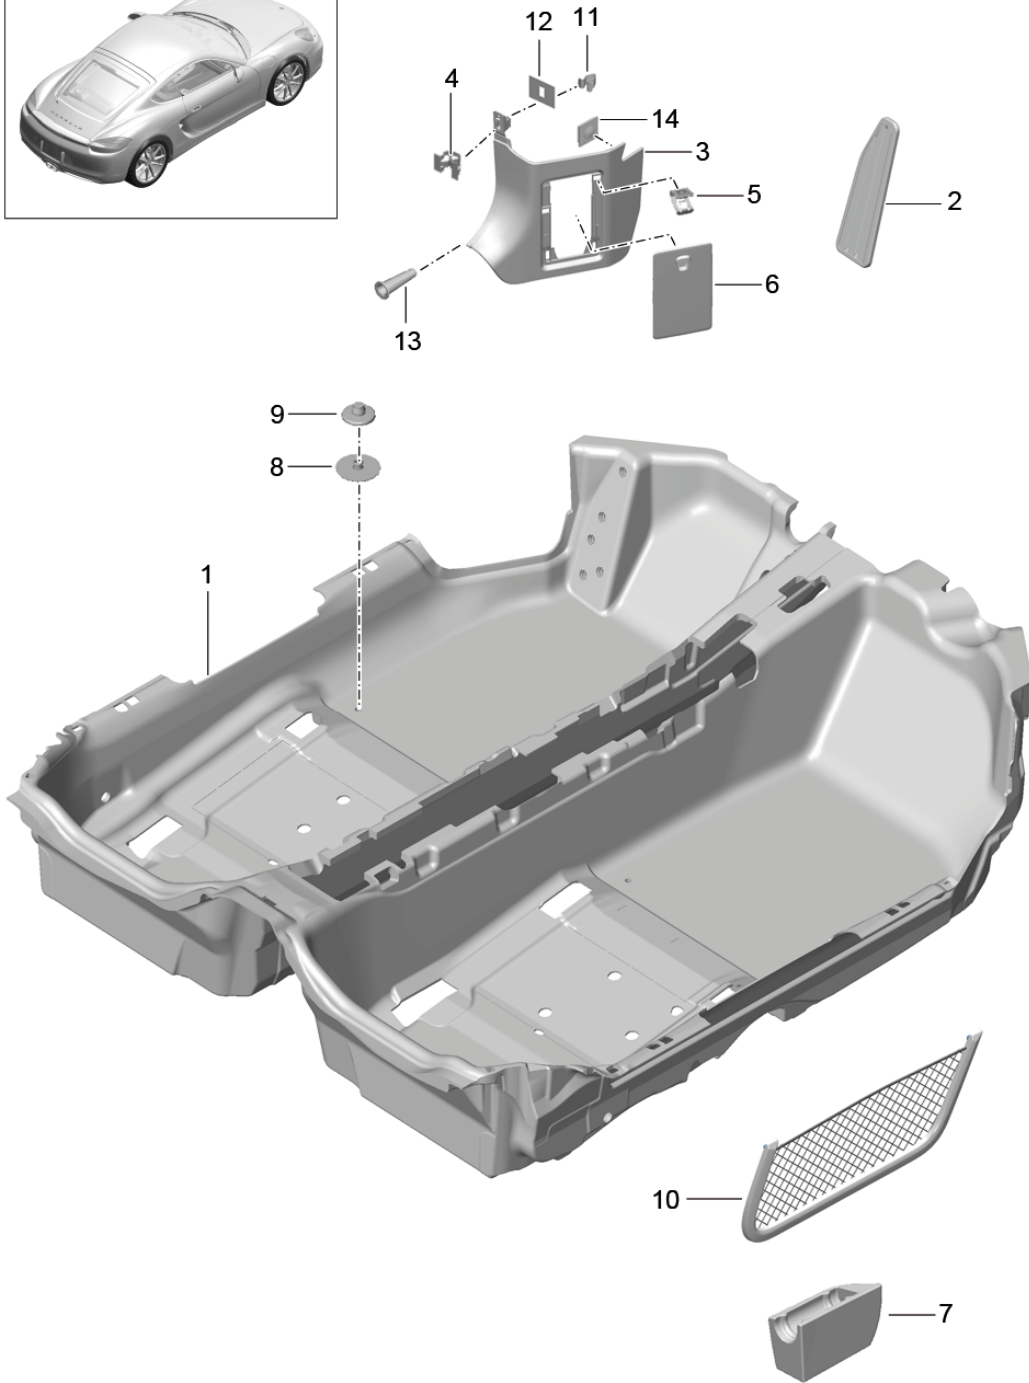

Model: 981C14

Model life 2014>>2016