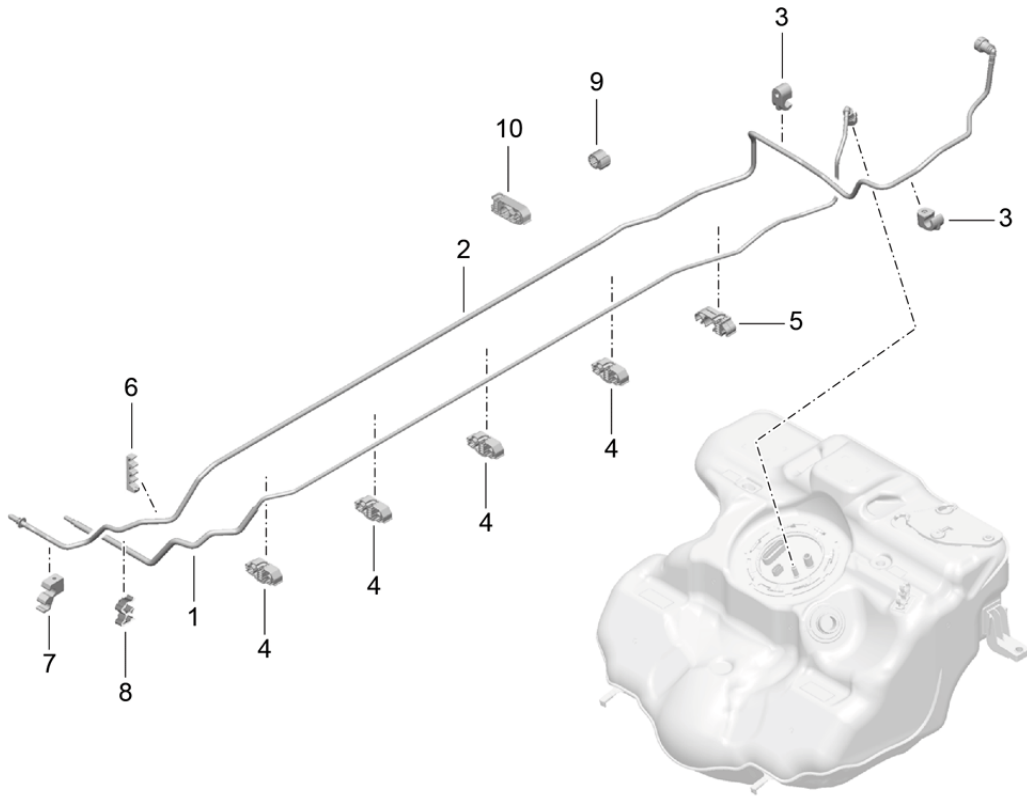

Model: 981C14

Model life 2014>>2016

Model: 981C14

Model life 2014>>2016

Pos	Part Number	Description	Remark	Qty	Model
1	981 201 261 00	Fuel system Fuel line	front front	1	
2	981 201 351 00	Pressure line Purge-air line	front	1	
3	999 651 416 40	Cable holder 12,0		2	
4	999 507 269 40	Cable holder 8,0 / 12,0		4	
5	999 507 273 40	Cable holder 8,0 / 16,0 / 10,0		1	
6	999 507 272 40	Cable holder 8,0 / 15,0		1	
7	999 507 271 40	Cable holder 10,0 / 12,0		1	
8	999 507 287 40	Cable holder 8,0 / 10,0		1	
9	999 511 749 40	Distance piece 14,5 / 20,00		1	
10	999 507 189 40	Bracket 10,0 / 16,0		1