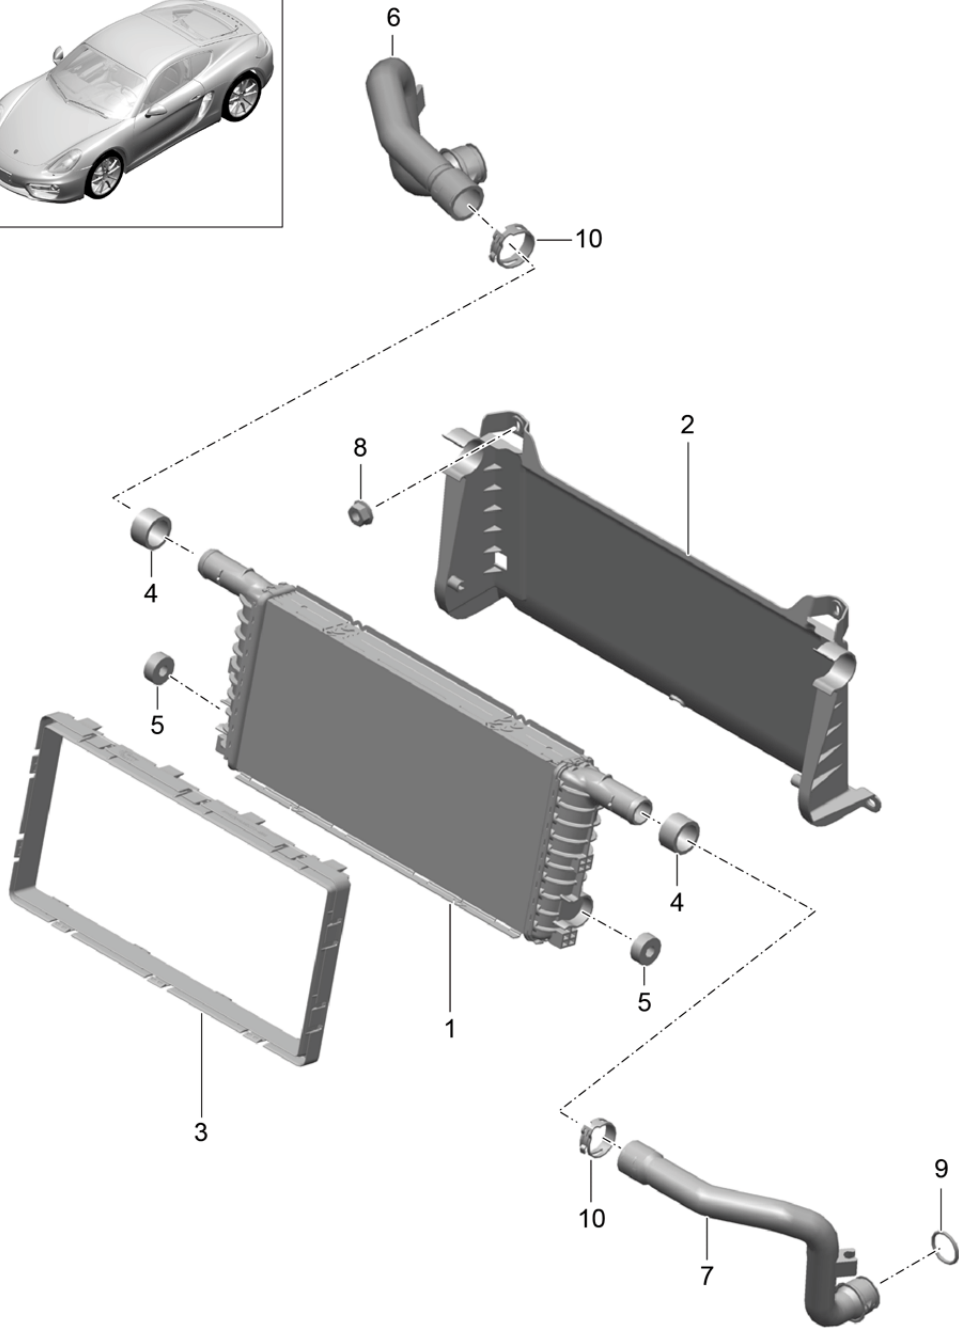

Model: 981C14

Model life 2014>>2016

Model: 981C14

Model life 2014>>2016

Pos	Part Number	Description	Remark	Qty	Model
1	991 106 137 02	Radiator	center	1	
2	991 106 237 01	Radiator	center	1	
3	991 106 337 01	Retaining frame		1	
4	991 106 537 01	Sealing frame		1	
5	991 106 538 01	Rubber bush	upper	2	
		Rubber bush	lower	2	
		Discontinued part			
5	991 106 538 02	Rubber bush	lower	2	
6	991 106 638 02	Water hose		1	
7	991 106 639 01	Water hose		1	
8	900 377 010 01	Hexagon nut		2	
		M 6