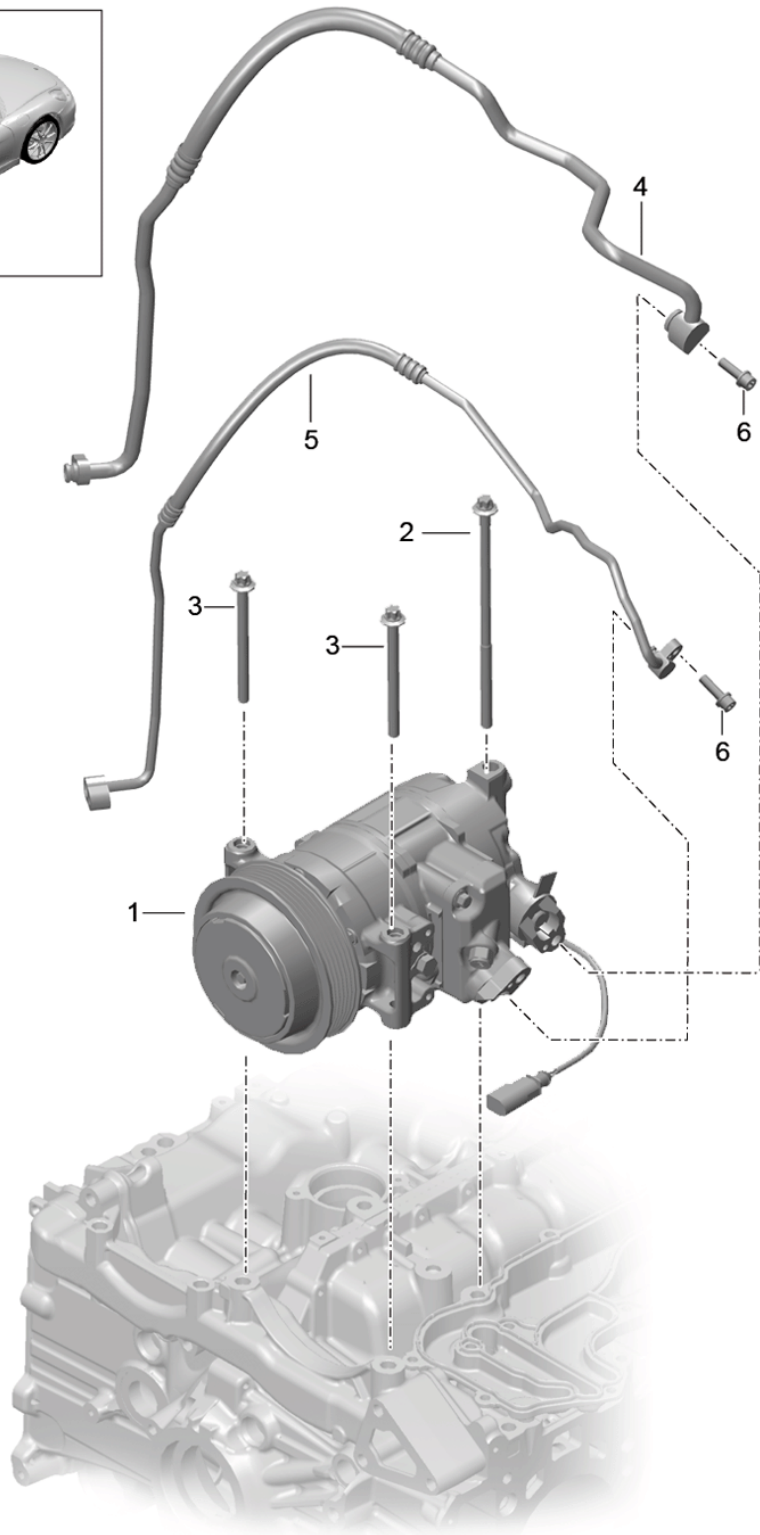

Model: 981C14

Model life 2014>>2016

Model: 981C14

Model life 2014>>2016

Pos	Part Number	Description	Remark	Qty	Model
1	9A1 126 011 05	Compressor		1	
(1)	9A1 126 011 AX	Air conditioning Compressor		1	
2	900 385 134 01	Compressor Replacement parts		1	
3	900 385 102 01	Hexagon head bolt M8X170		2	
4		Torx screw M8X90		1	
5		suction line see illustration, item:	813-025,4	1	
6	N 104 144 02	Pressure line see illustration, item:	813-025,5	2	
7	000 043 200 04	Socket head bolt with hexagon socket head M 8X28-U		1	
		Compressor oil 250 ML