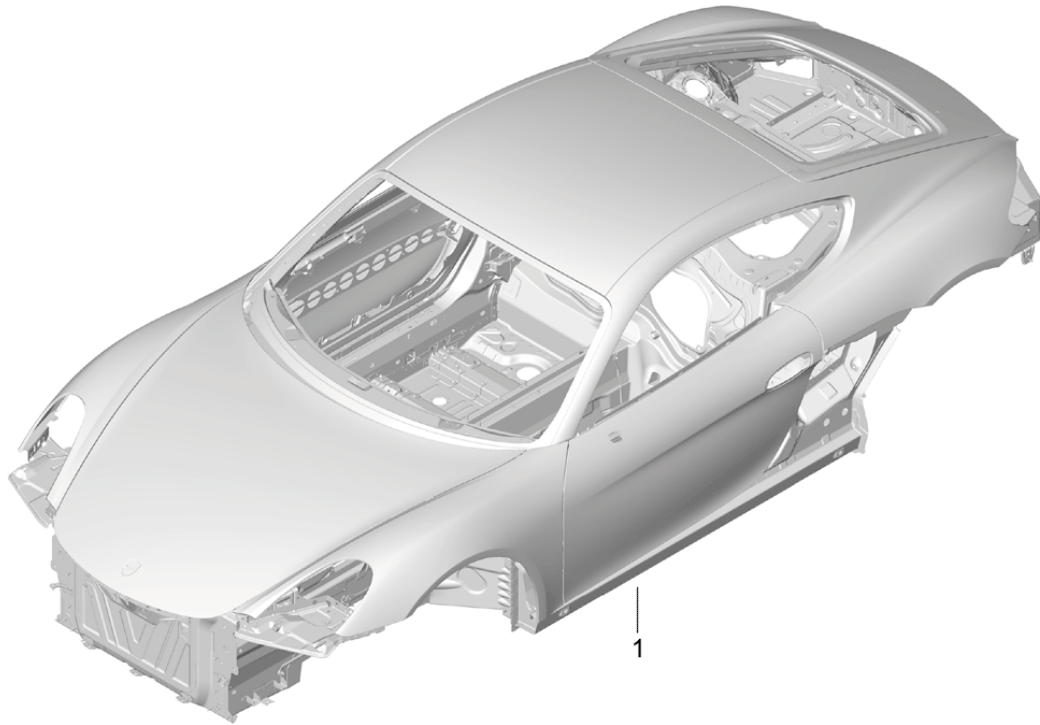

Model: 981C14

Model life 2014>>2016