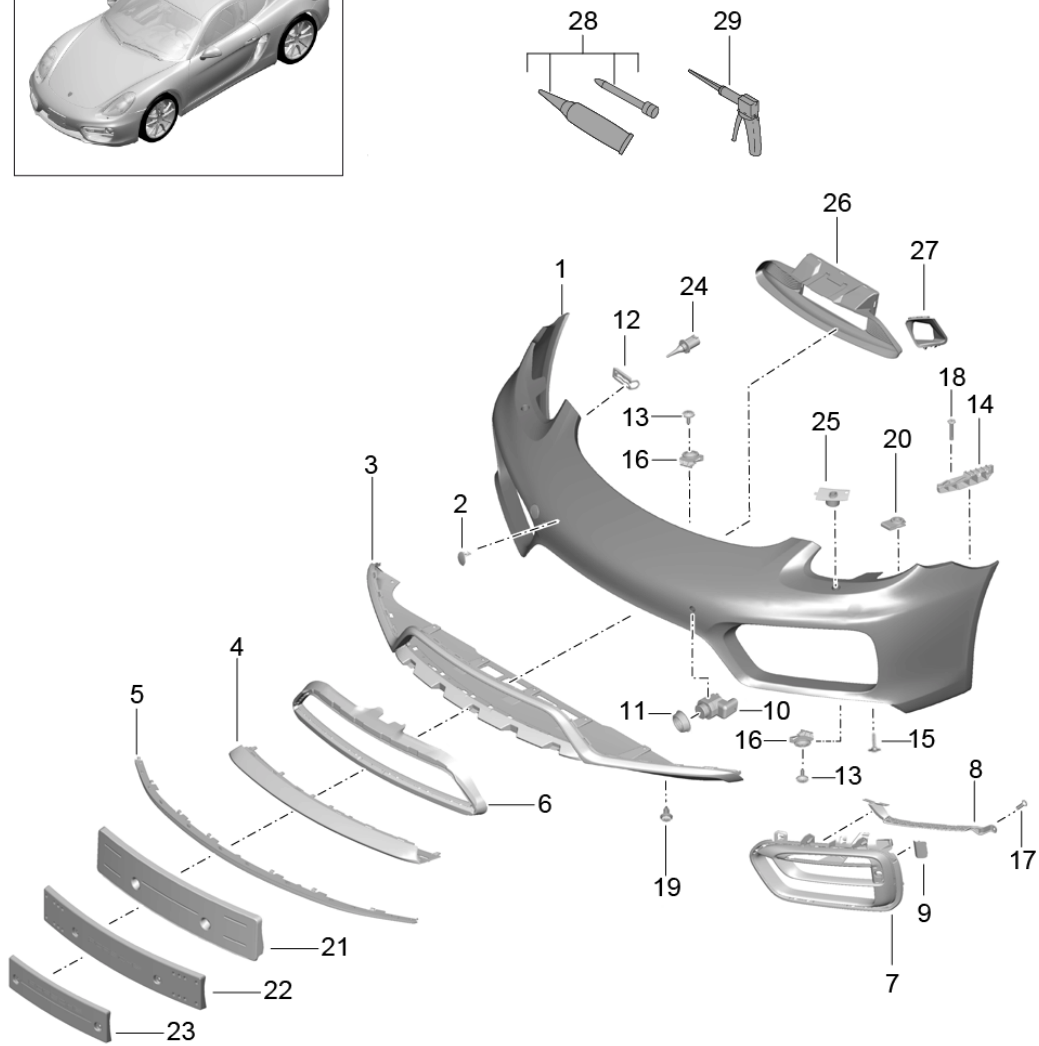

Model: 981C14

Model life 2014>>2016