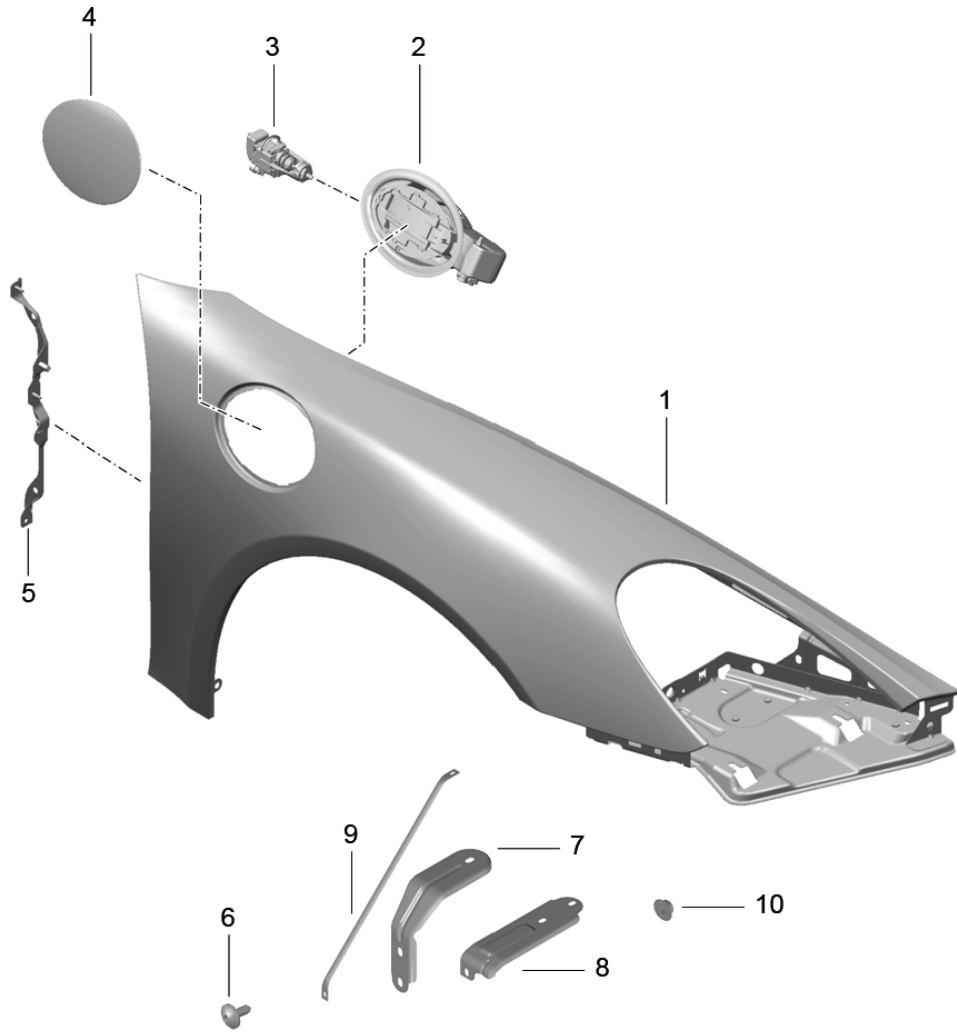

Model: 981C14

Model life 2014>>2016