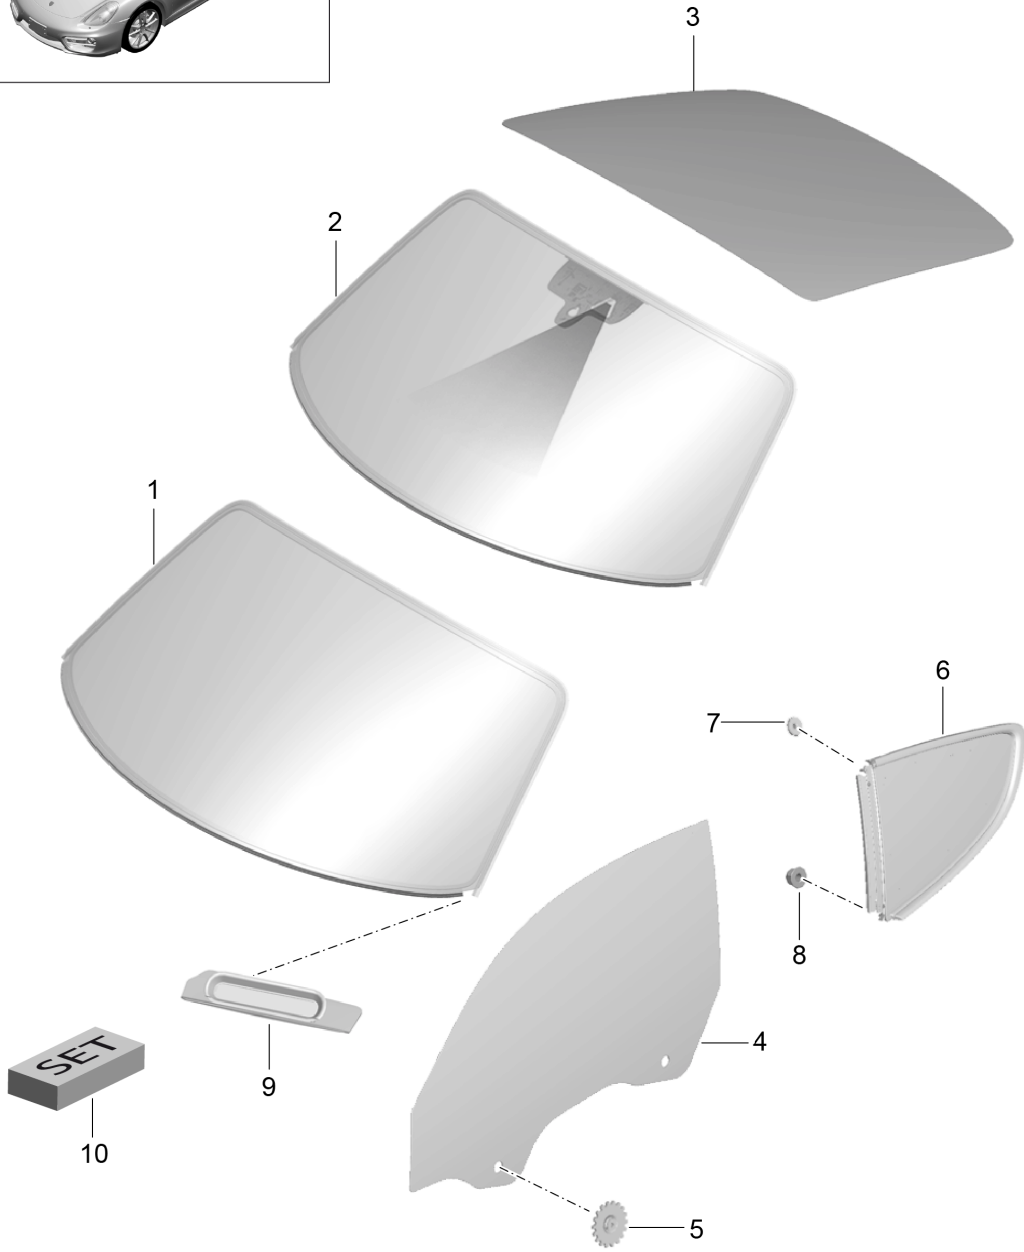

Model: 981C14

Model life 2014>>2016

Pos	Part Number	Description	Remark	Qty	Model
1	991 542 975 00	Window regulator Window regulator without motor	left	1	
(1)	991 542 976 00	Electric motor Window regulator without motor	right	1	
2	991 624 101 02	Electric motor Window regulator	left	1	
2	991 624 102 02	Electric motor	right	1	
3	991 542 551 02	Mount Window regulator		2	
4	900 377 018 09	Hexagon nut M 6		3	
5	991 537 221 01	Assembly frame	left	1	
(5)	991 537 222 01	Assembly frame	right	1	
6	999 591 525 40	Spreader rivet 7,0X14,2		13	
7	991 537 557 00	Rubber ply		8	

Model: 981C14

Model life 2014>>2016