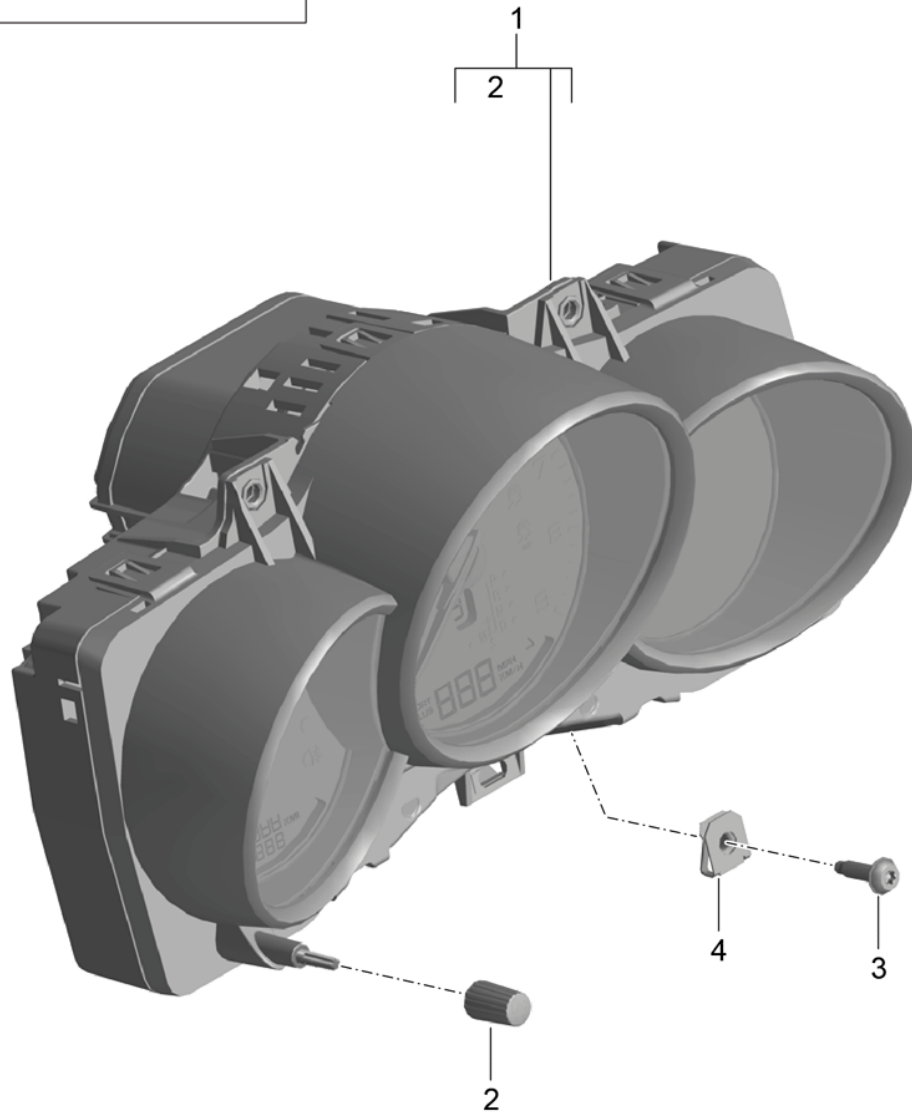

Model: 981C14

Model life 2014>>2016