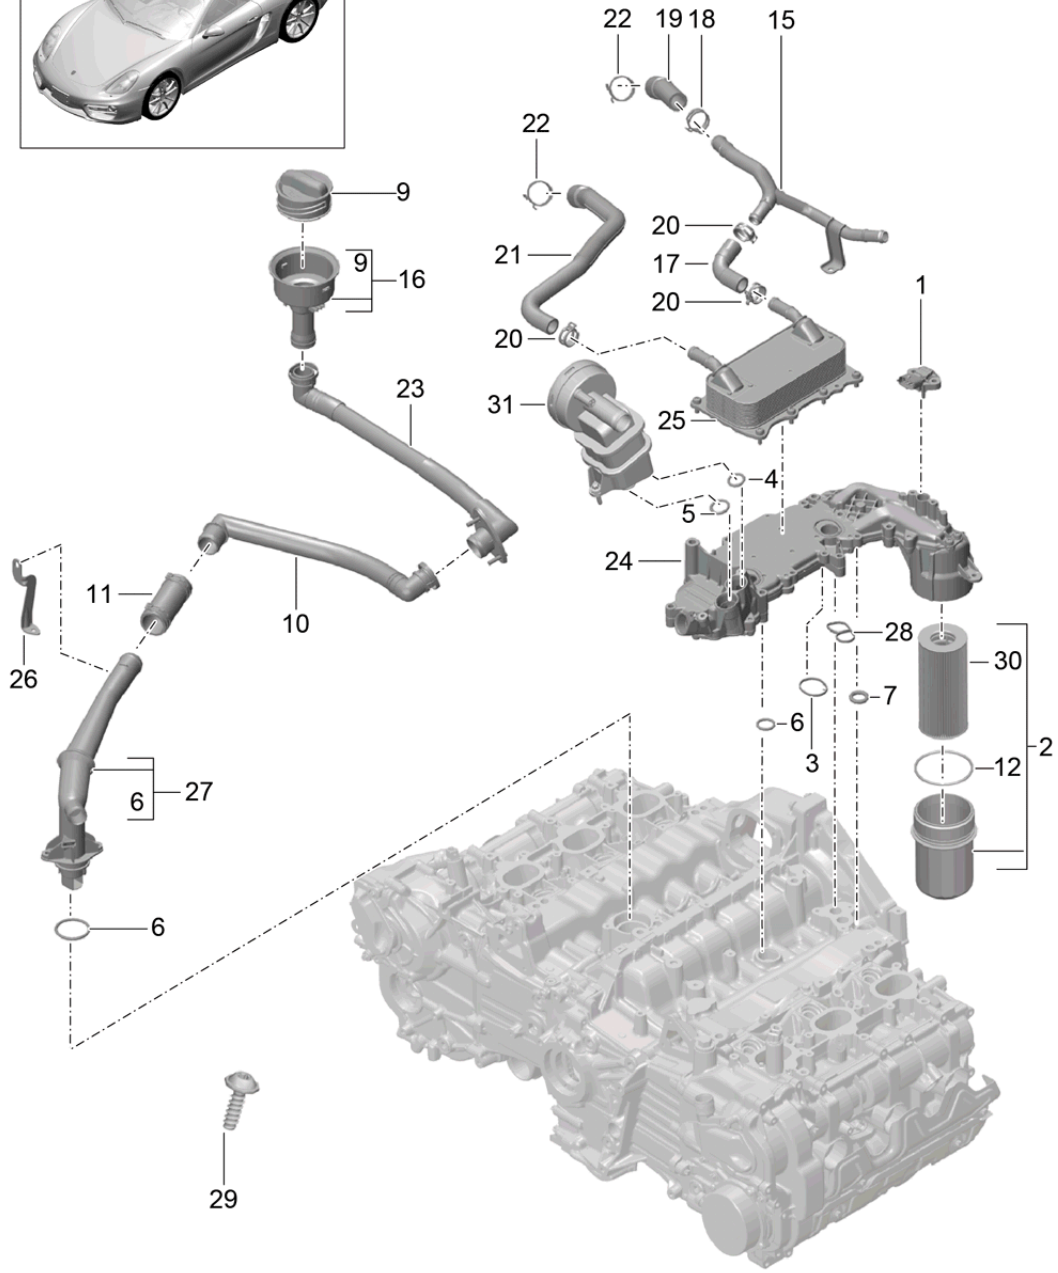

Model: 981C14

Model life 2014>>2016

Model: 981C14 Model life 2014>>2016

Pos	Part Number	Description	Remark	Qty	Model
1	948 606 213 00	Engine lubrication Oil pressure sender		1	
2	9A1 107 024 00	Oil filter set (complete)		1	
3	948 107 175 00	Seal heat exchanger		2	
4	999 707 634 40	O-ring oil separator 18,50 X 4,00		1	
5	999 707 635 40	O-ring oil separator 21,00 X 4,00		1	
6	999 707 348 40	O-ring Filler tube 42,00 X 4,00		1	
7	999 707 594 40	O-ring Oil-conducting housing 11,00 X 4,00		1	
8	999 707 595 40	O-ring Oil-conducting housing 20,00 X 4,00		1	
9	981 107 035 06	End cap engine oil		1	
10	981 107 264 00	Filler tube engine oil Discontinued part		1	
10	981 107 264 01	Filler tube engine oil		1	
11	981 107 274 00	Hose Oil inlet		1	
12	996 107 313 51	seal ring oil filter		1	
13	000 043 301 19	engine oil EXXON MOBIL 1 0W-40 1 LITER Container Information available		X	
14	000 043 301 21	engine oil EXXON MOBIL 1 0W-40 20 LITER Container Information available		X	
15	9A1 106 669 01	return line heat exchanger Discontinued part		1	
15	9A1 106 669 02	return line heat exchanger		1	
16	981 107 160 05	Filler tube engine oil		1	
17	9A1 106 667 00	return line heat exchanger		1	
18	999 512 659 09	Hose clamp B 28 X 12		1	
19	9A1 106 665 00	return line		1	
20	999 512 656 09	Hose clamp B 25 X 12		3	
21	9A1 106 611 00	Water hose Intake		1	
22	999 512 662 09	Hose clamp B 32 X 12		1	
23	981 107 265 03	Filler tube engine oil		1	
24	9A1 107 020 11	Oil-conducting housing		1