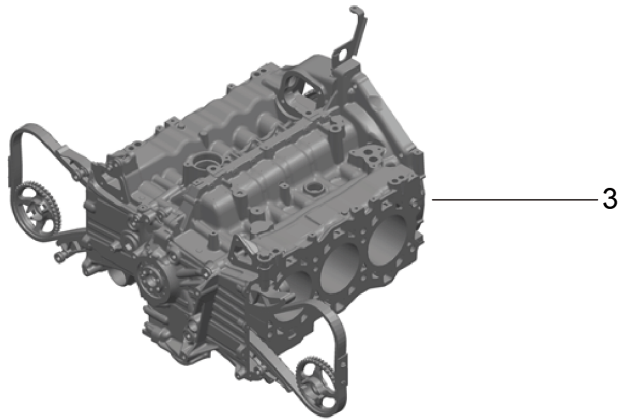

Model: 981C14

Model life 2014>>2016

Model: 981C14 Model life 2014>>2016

Pos	Part Number	Description	Remark	Qty	Model
		Replacement engine without: Clutch plate - PDK - Gearbox without: flywheel Manual gearbox with: Compressor Air conditioning			
1	9A1 100 922 04	Replacement engine		1	A122+ PR:-145
1	9A1 100 922 DX	D - MJ 2014>> - MJ 2014 Replacement engine		1	A122+ PR:-145
1	9A1 100 922 05	D - MJ 2014>> - MJ 2014 Replacement engine		1	A122+ PR:145
1	9A1 100 922 EX	D - MJ 2014>> - MJ 2014 Replacement engine		1	A122+ PR:145
1	9A1 100 923 04	D - MJ 2014>> - MJ 2014 Replacement engine		1	A123+ PR:-145
1	9A1 100 923 DX	D - MJ 2014>> - MJ 2014 Replacement engine		1	A123+ PR:-145
1	9A1 100 923 05	D - MJ 2014>> - MJ 2014 Replacement engine		1	A123+ PR:145
1	9A1 100 923 EX	D - MJ 2014>> - MJ 2014 Replacement engine		1	A123+ PR:145
1	9A1 100 922 06	D - MJ 2014>> - MJ 2014 Replacement engine		1	A122+ PR:-145
1	9A1 100 922 FX	D - MJ 2015>> - MJ 2015 Discontinued part Replacement engine		1	A122+ PR:-145
1	9A1 100 922 07	D - MJ 2015>> - MJ 2015 Discontinued part Replacement engine		1	A122+ PR:145
1	9A1 100 922 GX	D - MJ 2015>> - MJ 2015 Discontinued part Replacement engine		1	A122+ PR:145
1	9A1 100 923 06	D - MJ 2015>> - MJ 2015 Discontinued part Replacement engine		1	A123+ PR:-145
1	9A1 100 923 FX	D - MJ 2015>> - MJ 2015 Replacement engine		1	A123+ PR:-145
1	9A1 100 923 07	D - MJ 2015>> - MJ 2015 Replacement engine		1	A123+ PR:145
1	9A1 100 923 GX	D - MJ 2015>> - MJ 2015 Replacement engine		1	A123+ PR:145
		D - MJ 2015>> - MJ 2015			