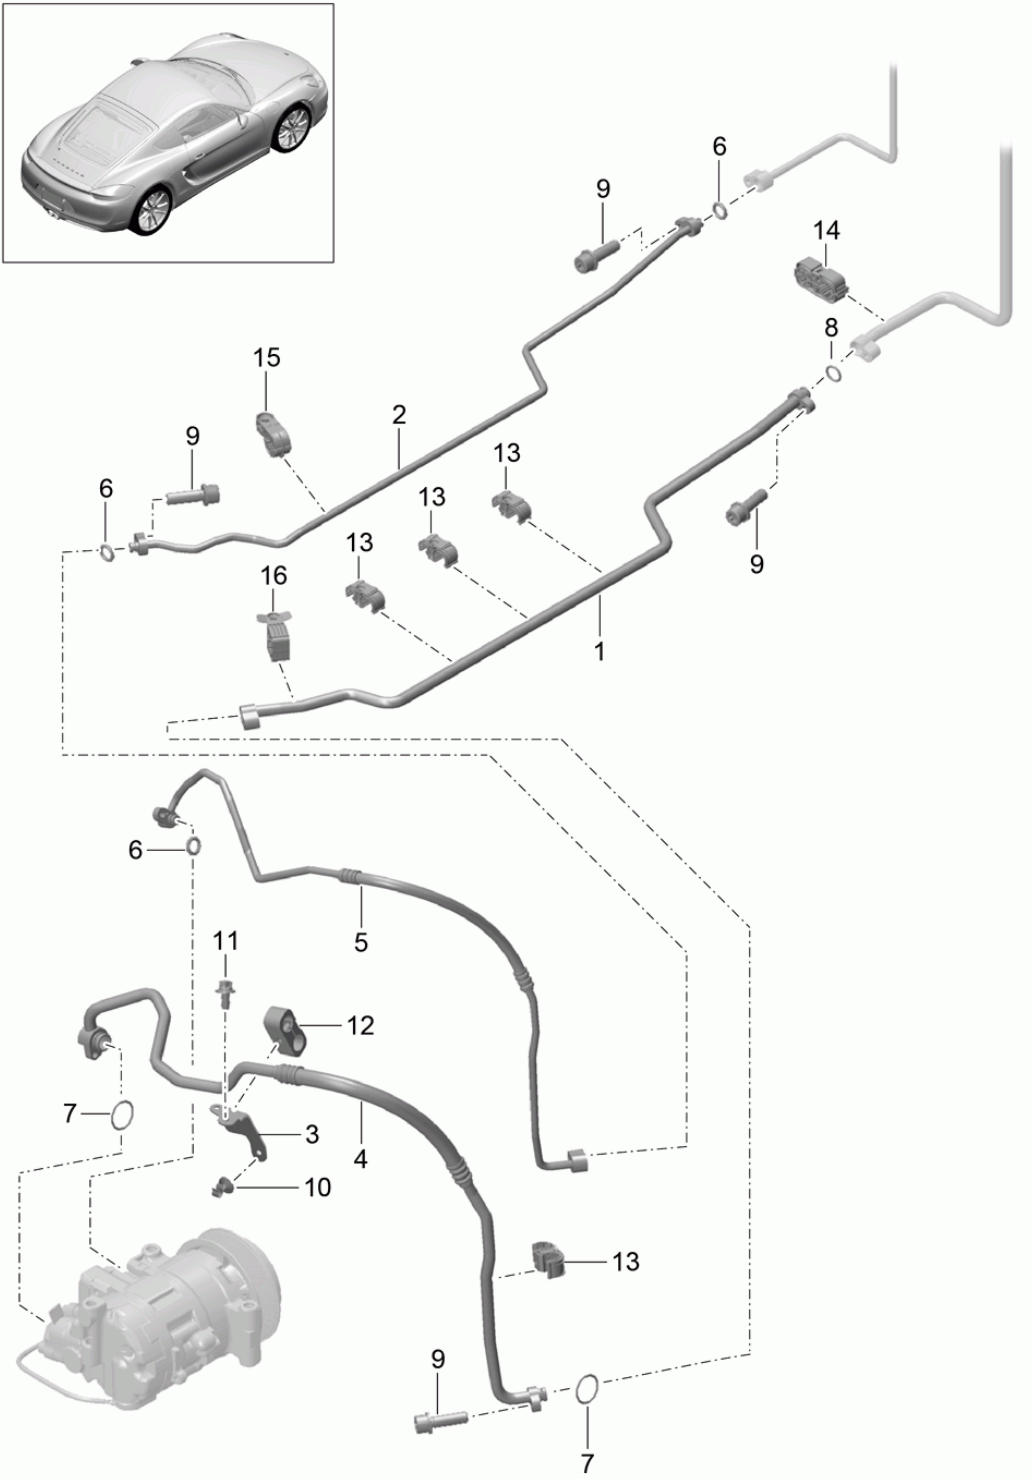

Model: 981C14

Model life 2014>>2016

Model: 981C14 Model life 2014>>2016

Pos	Part Number	Description	Remark	Qty	Model
1	991 573 091 01	refrigerant circuit Underbody and Rear end suction line Wheel housing for Underbody	front	1	
2	991 573 092 00	Pressure line Underbody for Wheel housing	front	1	
3	9A1 573 341 02	Line holder Lines		1	
4	9A1 573 099 08	suction line Underbody for Compressor		1	
5	9A1 573 097 07	Pressure line Underbody for Compressor		1	
6	999 707 557 41	O-ring 11.00X2.50		3	
7	999 707 439 41	O-ring 23.80X2.40		2	
8	999 707 653 40	O-ring 16.70X2.50		2	
9	N 104 144 02	Socket head bolt with hexagon socket head M 8X28		3	
10	999 507 125 40	Bracket 8,0		1	
11	900 385 041 01	Torx screw BM 6X12		1	
12	999 511 230 40	Cable holder		1	
13	991 573 825 01	Bracket for coolant line		3	
14	991 573 843 00	Bracket		1	
15	991 573 837 00	Bracket		2	
16	991 573 829 01	Bracket for coolant line		1