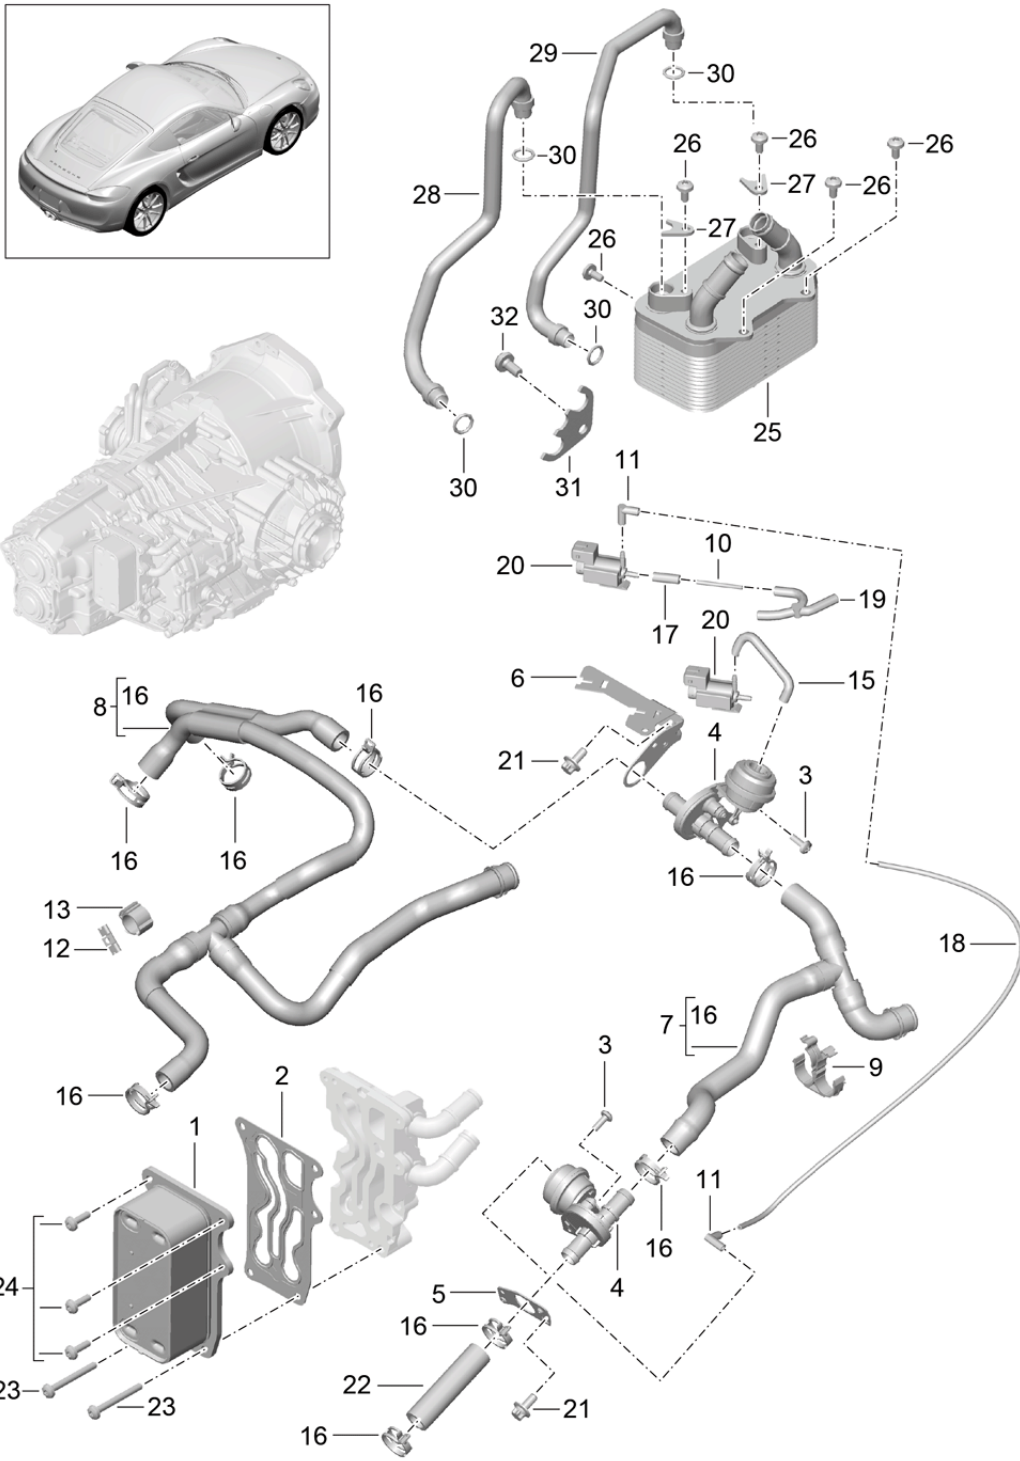

Model: 981C14

Model life 2014>>2016

Model: 981C14

Model life 2014>>2016

Pos	Part Number	Description	Remark	Qty	Model
		- PDK - Gearbox heat exchanger oil pipe Water pipe			CG205,CG225
1	9G2 307 019 00	heat exchanger		1	
2	9G2 307 241 00	Seal heat exchanger		1	
3	N 910 682 01	Hexagon socket flat head bolt		2	
4	991 307 573 00	Disc valve		2	
5	9G2 307 411 01	Bracket Disc valve		1	
6	9G2 307 409 00	Bracket Disc valve		1	
7	9G2 307 075 01	Water hose KÜHLMITTEL Supply		1	
8	9G2 307 076 01	Hose		1	
9	999 507 281 40	Cable holder 25,00 / 25,00		1	
-	000 043 205 01	Pipe 4,0 X 1,0		*	
10		Vacuum line L = 40 mm		1	
11	948 110 126 00	Connecting piece		2	
12	999 507 609 01	Clip 3,00 - 4,00		1	
13	999 507 793 40	Hose bracket 23,0		1	
15	9G1 307 675 00	Vacuum hose		1	
16	999 512 589 09	Hose clamp 25 X 12		7	
17	999 239 040 40	Connecting piece 3,5 X 2,0 X 28		1	
-	900 918 005 40	Pipe 5,0 X 1,0 modify in workshop Shorten		X	
18		Vacuum line L = 600 mm		1	
19	928 573 727 05	Distributor		1	
(19)	928 573 729 05	Distributor Fourfold		1	
20	7PP 906 270	Change-over valve		1	
21	900 385 041 01	Torx screw BM 6 X 12		2	
22	9G2 307 074 00	Water hose KÜHLMITTEL Supply		1	
23	9G2 307 824 00	flat round head bolt heat exchanger		2	
23	991 307 823 00	Discontinued part flat round head bolt heat exchanger		2	
24	9G2 307 823 00	flat round head bolt heat exchanger		3	
24	991 307 822 00	Discontinued part flat round head bolt heat exchanger		3	
25	9G2 307 017 00	heat exchanger		1	
26	9G1 307 813 00	Torx screw M 6 X 12		5