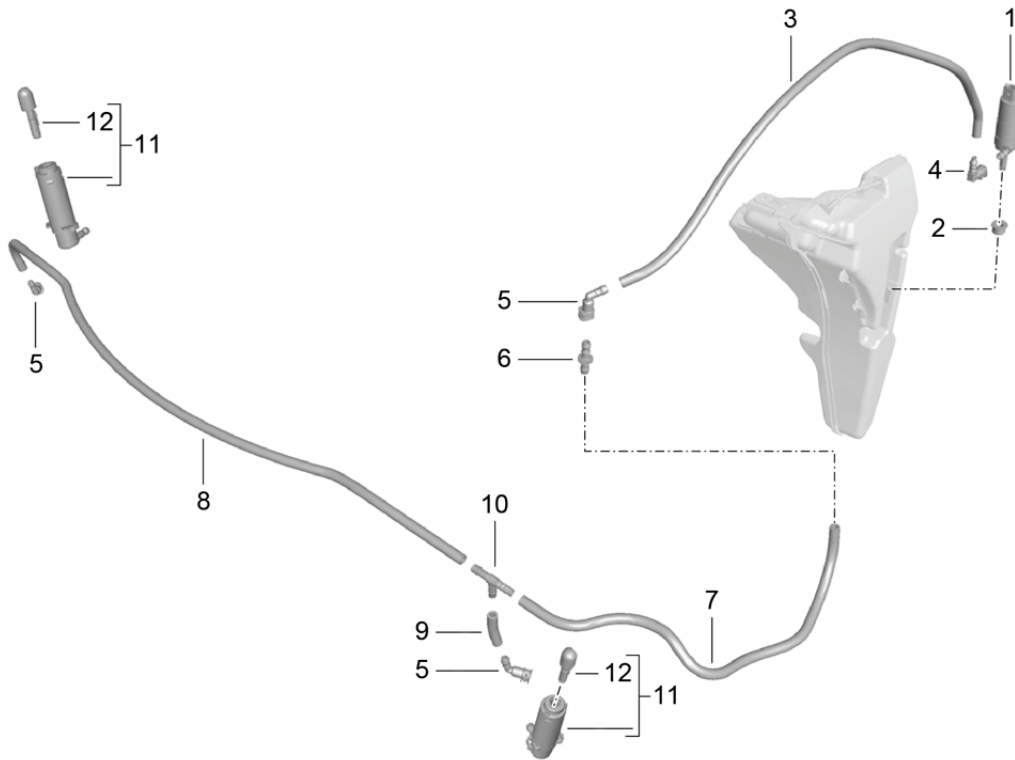

Model: 981C14

Model life 2014>>2016

Model: 981C14

Model life 2014>>2016

Pos	Part Number	Description	Remark	Qty	Model
1	958 624 502 00	Headlight washer system Pump for headlight- washer system		1	PR:288 PR:288
2	431 955 465 A	Seal		1	PR:288
-	000 043 204 79	Hose 8 X 3		*	PR:288
3			shorten to: 905 MM	1	
4	8E0 955 665	Elbow fitting		1	PR:288
5	997 628 205 00	Coupling		3	PR:288
6	991 628 208 01	Hose connector		1	PR:288
-	000 043 204 79	Hose 8 X 3		*	PR:288
7			shorten to: 600 MM	1	
8			shorten to: 1340 MM	1	
9			shorten to: 75 MM	1	
10	113 955 975 B	t-piece		1	PR:288
11	997 628 163 01	jet chromed		2	PR:-011
(11)	991 628 167 00	Nozzle head jet Matt black	with:	2	PR:011
12	997 628 263 00	Nozzle head Nozzle head chromed		2	PR:-011
(12)	991 628 265 00	Nozzle head Matt black	with:	2	PR:011
13	999 507 164 01	Cable fastener		7	PR:288
-	997 628 981 02	Cap primed for POS 11 + 12		2	PR:288,XUB