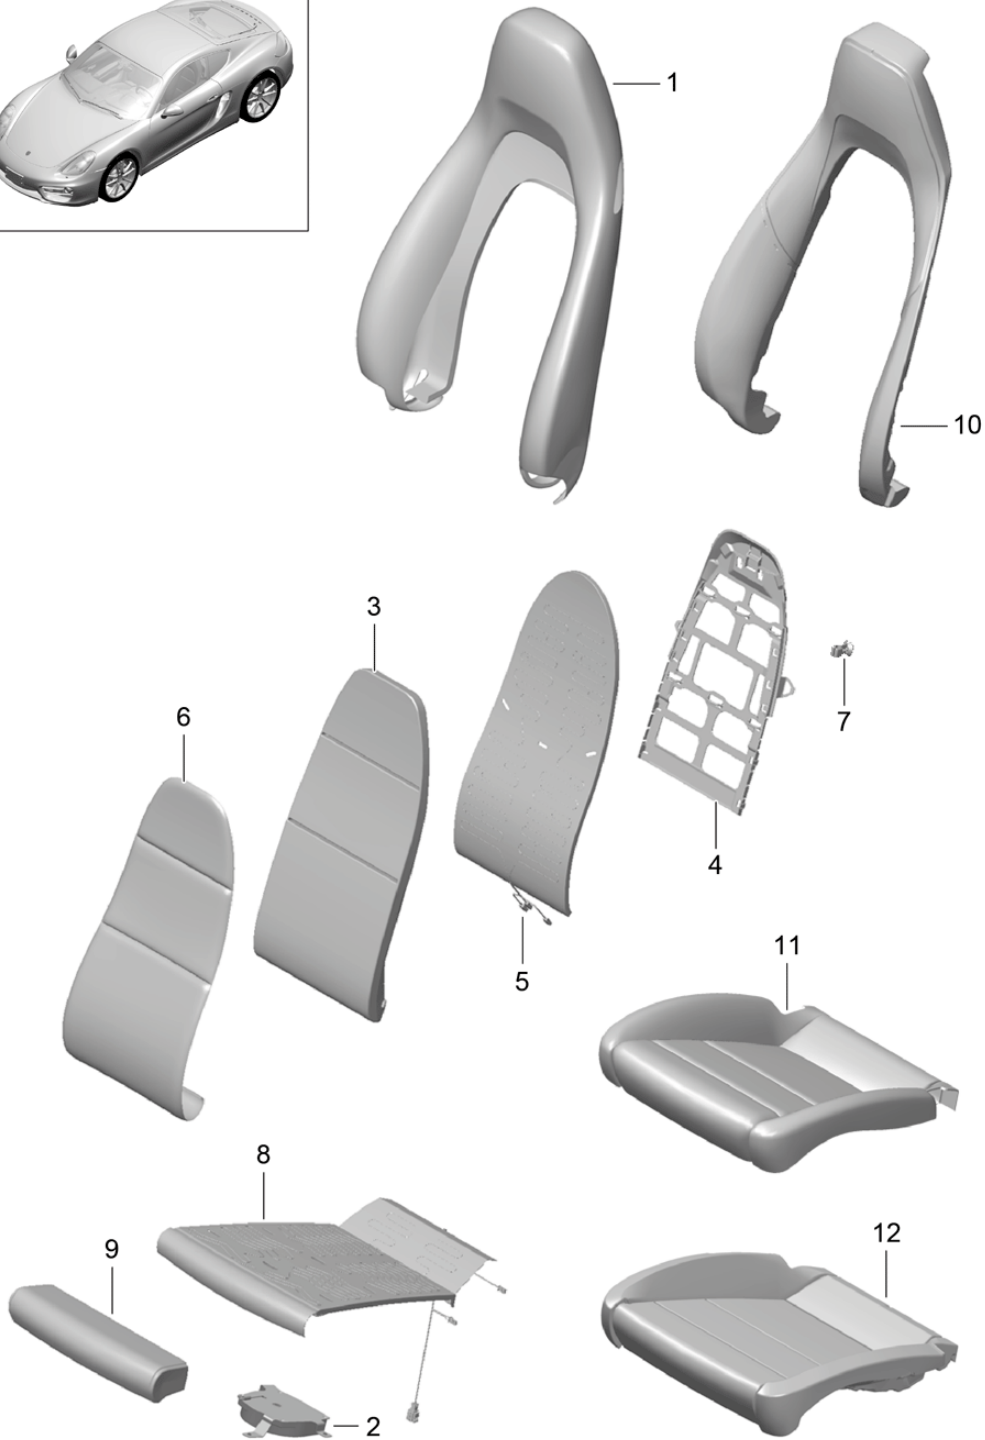

Model: 981C14

Model life 2014>>2016