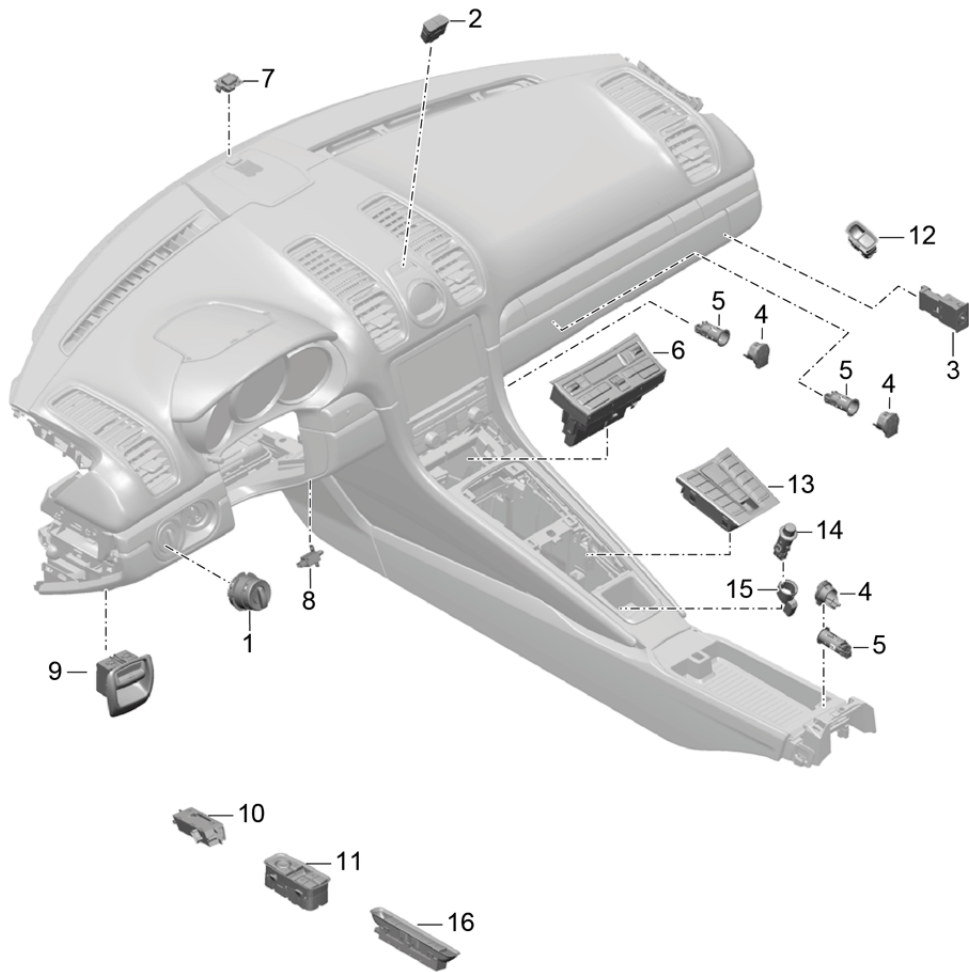

Model: 981C14 Model life 2014>>2016

Pos	Part Number	Description	Remark	Qty	Model
-		Interior lights Door warning light Footwell light Luggage compartment lamp Glove box light Light Exterior mirror interior light			
1	991 632 131 00	see illustration: fibre optic conductor	903-006 lhd	1	PR:098
2	7PP 947 101	Ignition/starter switch Light		4	
3	991 632 024 00	Footwell light		2	PR:-630
(3)	991 632 133 00	Footwell light Included LED module		2	PR:630
4	999 631 040 90	bulb 5 W		2	PR:-630
5	991 632 020 00	Light	front	1	PR:-630
(5)	991 632 137 00	Luggage compartment Light Included LED module	front	1	PR:630
6	999 631 134 90	Luggage compartment bulb X6 W		1	PR:-630
7	970 632 187 00	Bulb holder		3	PR:-630
8	991 632 071 00	Glove box light		1	
9	991 632 085 00	Door handle light	left	1	PR:630
(9)	991 632 086 00	Door handle light	right	1	PR:630
10	991 632 189 00	fibre optic conductor	left	1	PR:630
(10)	991 632 190 00	Stowage compartment fibre optic conductor	right	1	PR:630
11	991 631 611 01	Stowage compartment Light	left	1	PR:258,259, 260,261
(11)	991 631 612 01	Exterior mirror Light	right	1	PR:258,259, 260,261
12	981 632 135 00	Exterior mirror Light Luggage compartment and c-pillar	rear	3	

Model: 981C14

Model life 2014>>2016