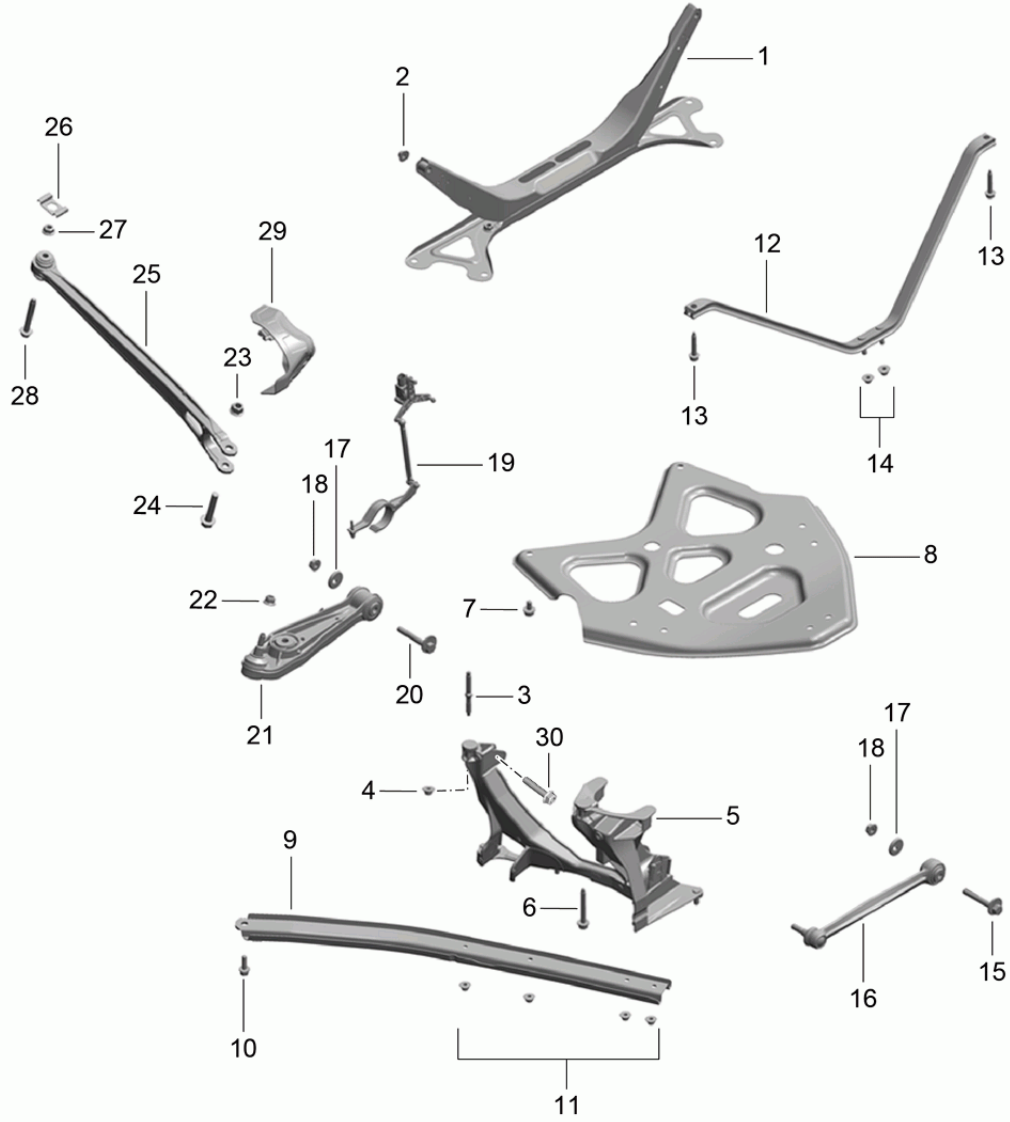

Model: 981C14

Model life 2014>>2016

Model: 981C14

Model life 2014>>2016

Pos	Part Number	Description	Remark	Qty	Model
1	981 331 071 04	Rear axle Side part Carrier Guide Cross member		1	
1	981 331 071 10	Discontinued part Cross member		1	
2	999 076 053 01	Hexagon nut M 10		2	
2	PAF 008 868	Hexagon nut M 10		2	
3	999 061 120 01	Threaded pin		2	
4	999 076 053 01	Hexagon nut M 10		2	
5	981 331 051 05	Side part Discontinued part	left	1	
5	981 331 051 06	Side part	left	1	
(5)	981 331 052 05	Side part Discontinued part	right	1	
(5)	981 331 052 06	Side part	right	1	
-	986 331 351 01	Clip		4	
6	999 072 843 01	Bolt with washer M 10 X 80 PA		2	
7	999 072 844 01	Bolt with washer M 10 X 20		2	
8	981 331 261 02	Bracket		1	
9	981 331 131 05	Brace Discontinued part	left	1	
9	981 331 131 06	Brace	left	1	
(9)	981 331 132 05	Brace Discontinued part	right	1	
(9)	981 331 132 06	Brace	right	1	
10	999 072 840 01	Hexagon bolt AM 10 X 35		2	
11	999 076 053 01	Hexagon nut M 10		8	
11	PAF 008 868	Hexagon nut M 10		8	
12	981 331 093 01	Brace		1	
13	999 072 837 01	Hexagon bolt M 10 X 55		2	
14	999 076 053 01	Hexagon nut M 10		2	
14	PAF 008 868	Hexagon nut M 10		2	
15	997 331 217 02	Eccentric bolt		2	
16	981 331 045 01	Track rod Discontinued part		2	
16	981 331 045 02	Track rod D - MJ 2014>>		2	
-	999 084 449 09	Locknut M 12 X 1,5		2	
17	996 331 219 00	eccentric washer		4	
18	999 084 445 01	Locknut M 12 X 1,5		4	
19	981 333 021 00	Level sensor	left	1	
(19)	981 333 022 00	Level sensor	right	1	
20	997 331 217 03	Eccentric bolt		2	
21	981 331 053 00	Wishbone		2	
22	999 084 449 09	Locknut M 12 X 1,5		2	
23	900 380 012 01	Hexagon nut M 14 X 1,5		2