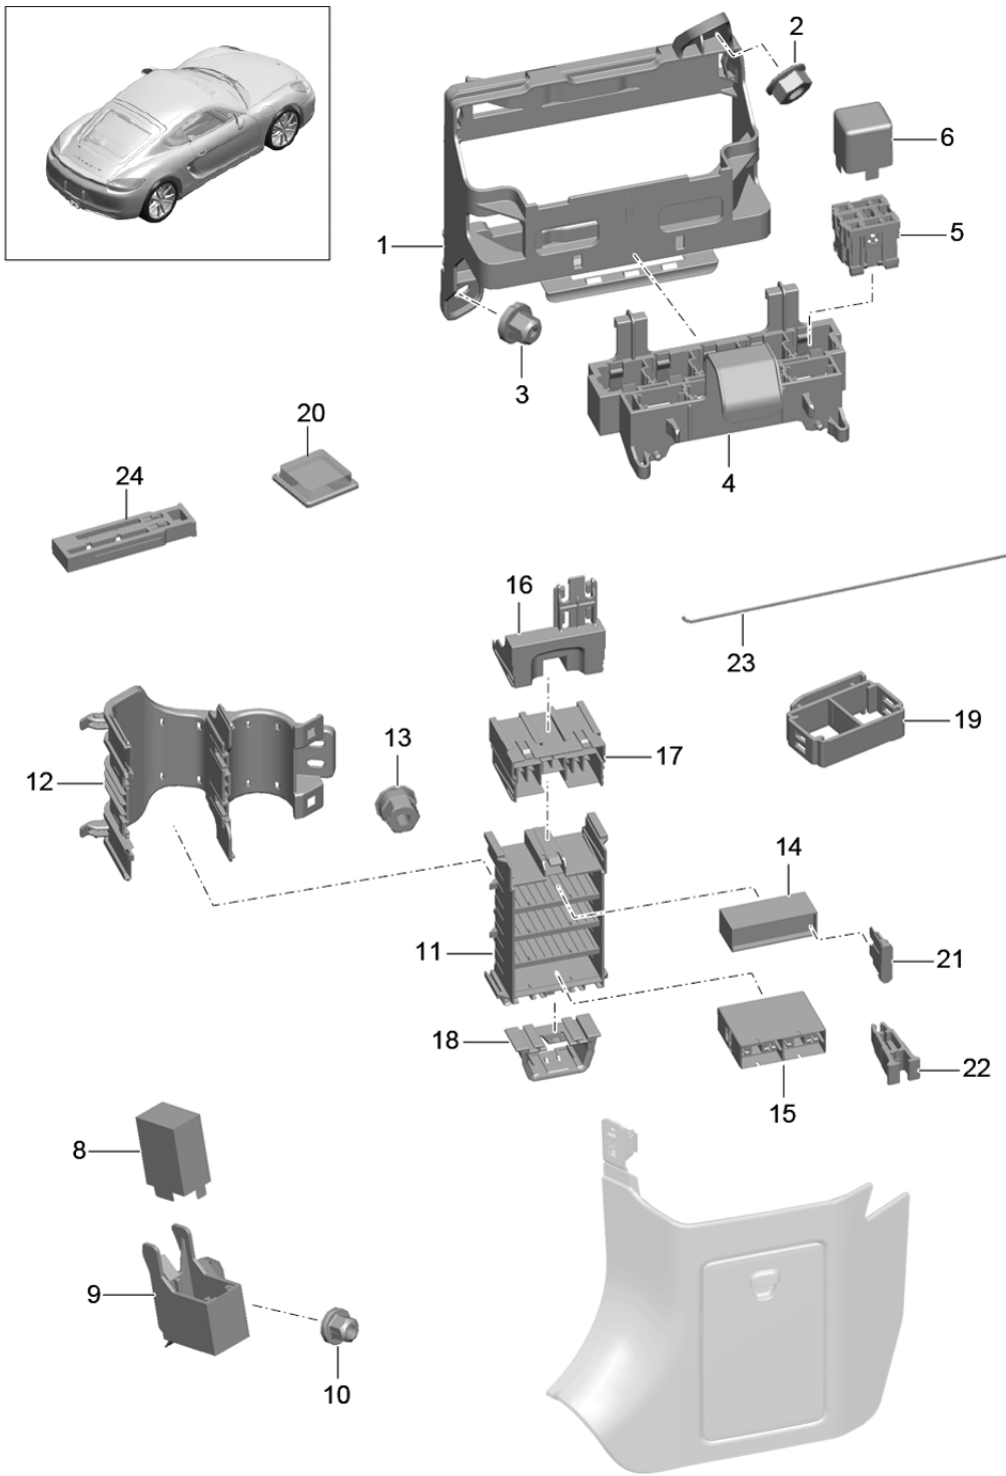

Model: 981C14

Model life 2014>>2016

Model: 981C14 Model life 2014>>2016

Pos	Part Number	Description	Remark	Qty	Model
		central electrics dashboard			
1	991 610 111 00	Retainer for control units	lhd	1	PR:098
2	999 084 638 01	Hexagon nut M 6		1	
3	999 076 081 40	Hexagon plastic collar nut T 5		1	
4	991 610 105 00	Mounting frame relay plate		1	
5	443 937 527	relay plate for Relay		X	
(5)	999 650 538 40	K 3,K 4,K 5 relay plate for Relay		X	
6		K 6 Relay			
(6)	999 657 016 90	Relay Emergency operation Cover		1	
(6)	958 615 029 00	relay location/code no.: Relay	K3 left	1	
(6)	958 615 029 00	Radiator fan 1 relay location/code no.:	K4 right	1	
(6)	958 615 010 00	Relay Radiator fan 2 relay location/code no.:	K5	1	
8	4H0 951 253 C	Fanfare relay location/code no.:	K6	1	
9	991 610 151 00	Relay Fuel pump Luggage compartment		1	
10	999 049 033 40	Relay holder Fuel pump		1	
11	991 610 101 00	Plastic nut T 6		1	
12	991 610 103 00	Carrier		2	
13	999 516 032 01	Cover		1	
14	999 650 209 40	Hexagon nut M 6		2	
15	999 650 750 40	fuse holder		6	
16	991 610 104 00	fuse holder		2	
17	991 610 102 00	Cover	right	1	
		Bracket	left	1	
(18)	9P1 937 539	fuse			
19	991 610 127 00	Holder for diagnostic plug Bracket		1	
20	7PP 867 300	Connection point		5	
21	999 607 082 00	Clip		4	
(21)	999 607 083 00	fuse 5 A		X	
(21)	999 607 084 00	fuse 7 , 5 A		X	
(21)	999 607 085 00	fuse 10 A		X	
(21)	999 607 086 00	fuse 15 A		X	
(21)	999 607 087 00	fuse 20 A		X	
(21)	999 607 087 00	fuse 25 A		X	