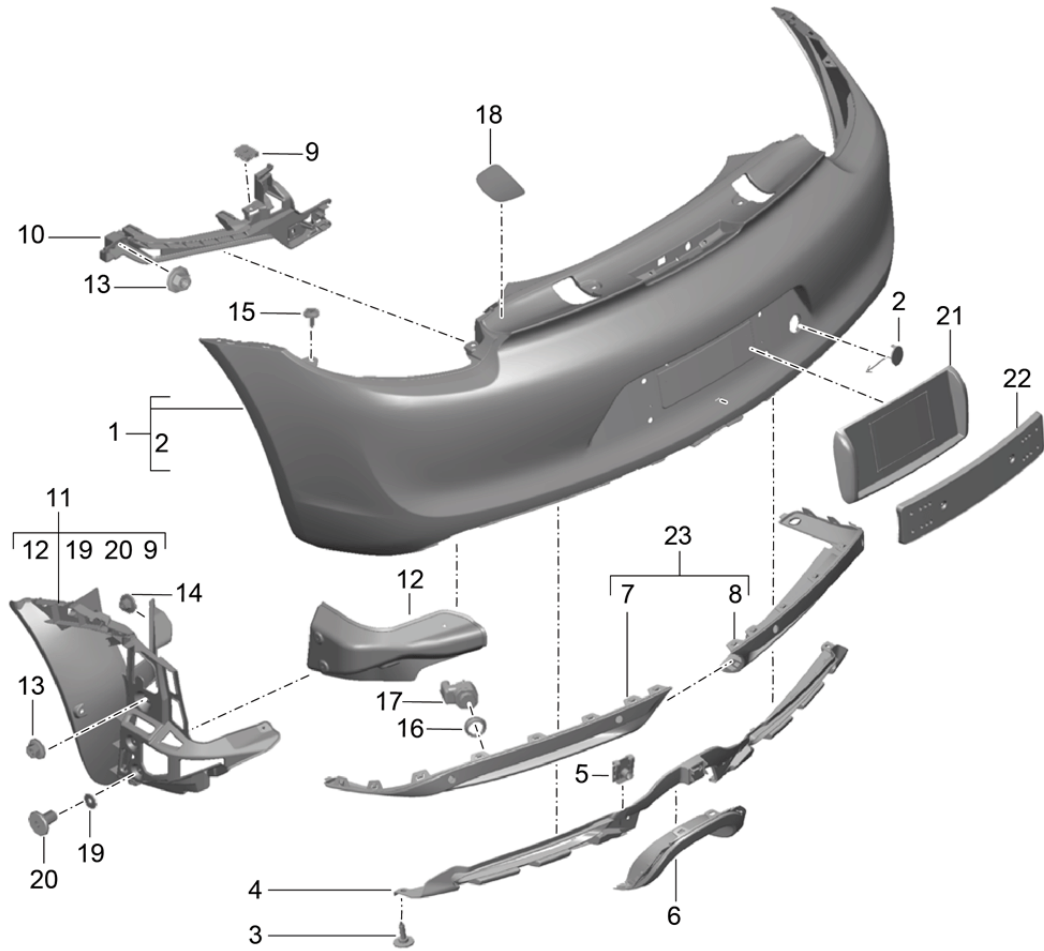

Model: 981C14

Model life 2014>>2016

Model: 981C14 Model life 2014>>2016

Pos	Part Number	Description	Remark	Qty	Model
1	981 505 020 60	bumper Bumper cover primed	rear	1	PR:-XAT,-011 PR:-553
(1)	981 505 020 61	Bumper cover primed		1	PR:553
(1)	981 505 020 33	Bumper cover primed		1	PR:638,-553
(1)	981 505 020 34	Bumper cover primed		1	PR:638,553
2	991 505 803 00	Cover cap Tow hitch		1	
3	991 505 803 00 G2L 999 073 418 01	orange panel screw 4,8X19		X	
4	981 505 853 00	Retaining frame		1	
5	981 505 853 00 1E0 999 507 856 01	Black panel nut M 6		2	
6	981 505 811 00	Trim	rear lower	1	
7	981 505 811 00 1E0 981 505 511 00	Black Trim	left rear lower	1	PR:-635,-636
8	981 505 511 00 1E0 981 505 512 00	Black Trim	right rear lower	1	PR:-635,-636
9	981 505 512 00 1E0 999 507 795 09	Black panel nut ST 4,8		X	
10	981 505 845 02	retaining strip	left rear	1	
(10)	981 505 846 02	retaining strip	right rear	1	
11	981 505 631 01	Bracket	left side	1	
(11)	981 505 632 01	Bracket	right side	1	
12	981 505 479 00	Heat insulation	left outer	1	
(12)	981 505 480 00	Heat insulation	right outer	1	
13	999 076 042 01	Hexagon nut M 6		12	
14	999 049 032 40	Hexagon plastic collar nut T6/22X10,5		2	
15	999 073 227 09	panel screw ST 4,8X19		X	
16	7PP 919 133	Seal Sensor		4	
17	1S0 919 275 A	Parking aid Sensor		4	PR:635
(17)	1S0 919 275 A	Parking aid Sensor		4	PR:636
18	981 505 691 00	Parking aid Protective film	left	1	
(18)	981 505 692 00	Protective film	right	1	
19	900 151 006 03	Washer 6		12	
20	999 190 115 30	Pop rivet A 6,4X10,0		8	
21	981 505 675 03	Attachment		1	PR:553