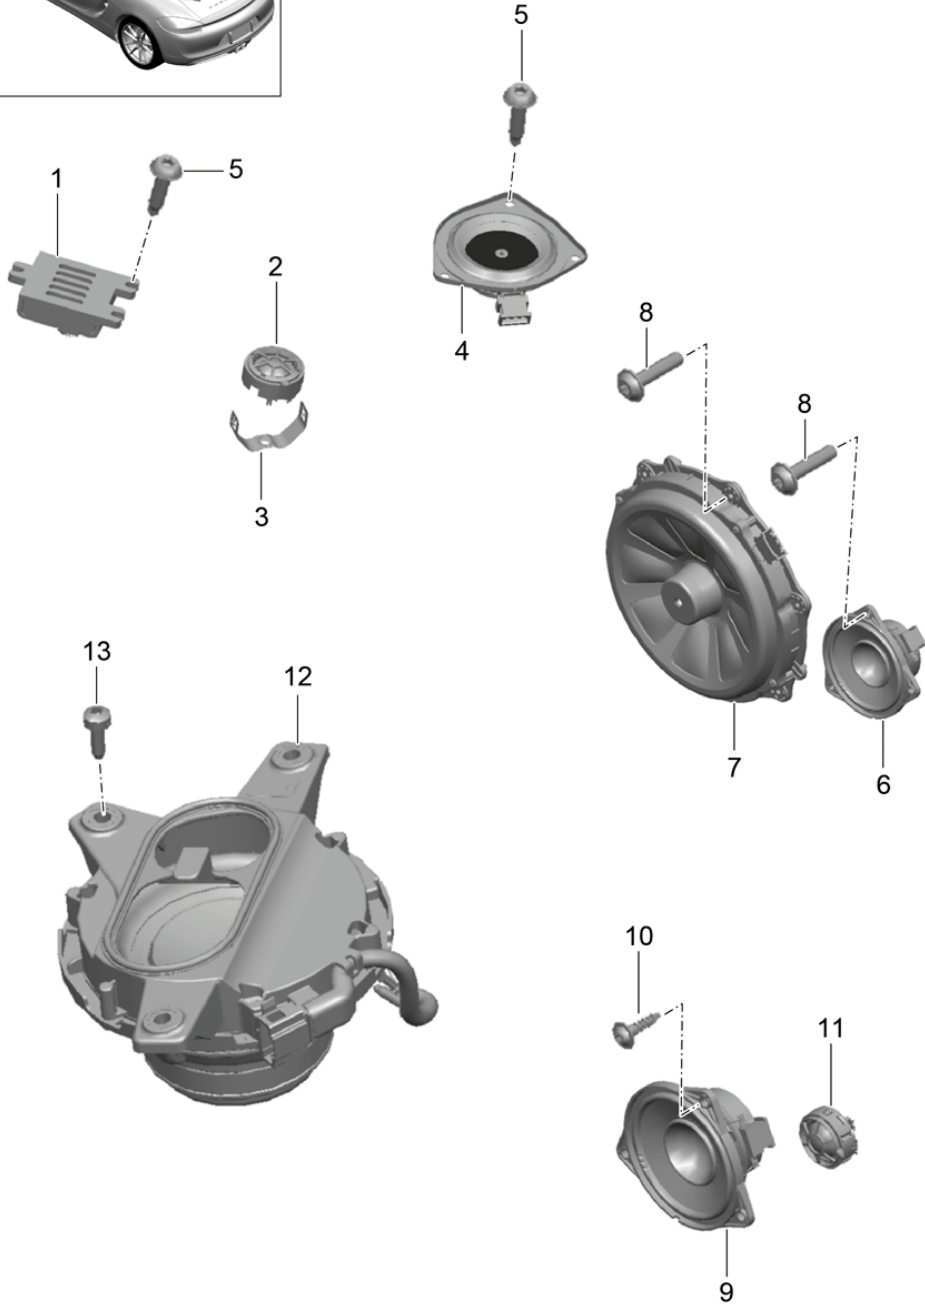

Model: 981C14

Model life 2014>>2016

Model: 981C14 Model life 2014>>2016

Pos	Part Number	Description	Remark	Qty	Model
1	7PP 035 411 E	Loudspeaker Treble speaker dashboard		2	PR:682
2	7PP 035 411 D	Treble speaker dashboard		2	PR:680
(2)	7PP 035 411	Treble speaker dashboard		2	PR:441,490
3	991 552 775 00	Retaining bar Treble speaker		2	PR:441,490, 680
4	7PP 035 828 E	Loudspeaker dashboard	center	1	PR:682
4	7PP 035 828 D	Loudspeaker dashboard	center	1	PR:680
(4)	7PP 035 828 C	Loudspeaker dashboard	center	1	PR:490
5	999 073 498 01	fillister hd. bolt M 5 X 20		7	
6	7PP 035 415 G	Mid tone speaker Door		2	PR:682
6	7PP 035 415 F	Mid tone speaker Door		2	PR:680
(6)	7PP 035 415 E	Mid tone speaker Door		2	PR:490
7	7PP 035 454 H	Bass loudspeaker Door		2	PR:682
7	7PP 035 454 E	Bass loudspeaker Door		2	PR:680
(7)	7PP 035 454 P	Bass loudspeaker Door		2	
(7)	7PP 035 454 J	Bass loudspeaker Door		2	PR:490,-IY2
(7)	7PP 035 454 L	D >> - MJ 2014 Bass loudspeaker Door		2	PR:490,IY2
(7)	970 645 551 02	D - MJ 2014>> Bass loudspeaker Door		2	PR:441
8	999 919 209 09	fillister hd. bolt 5,0 X 22,0		12	
9	7PP 035 415 G	Mid tone speaker	rear	2	PR:682
9	7PP 035 415 F	Mid tone speaker	rear	2	PR:680
9	7PP 035 415 E	Mid tone speaker	rear	2	PR:490
10	999 919 250 01	Oval-head screw 4,0 X 16,0		6	PR:490,680, 682
11	7PP 035 412 A	Treble speaker		2	PR:682
12	991 645 575 00	Subwoofer	lhd	1	PR:098,682
12	991 645 565 00	Subwoofer	lhd	1	PR:098,680
13	999 073 382 01	Bolt with washer M 6 X 20		3	PR:680,682