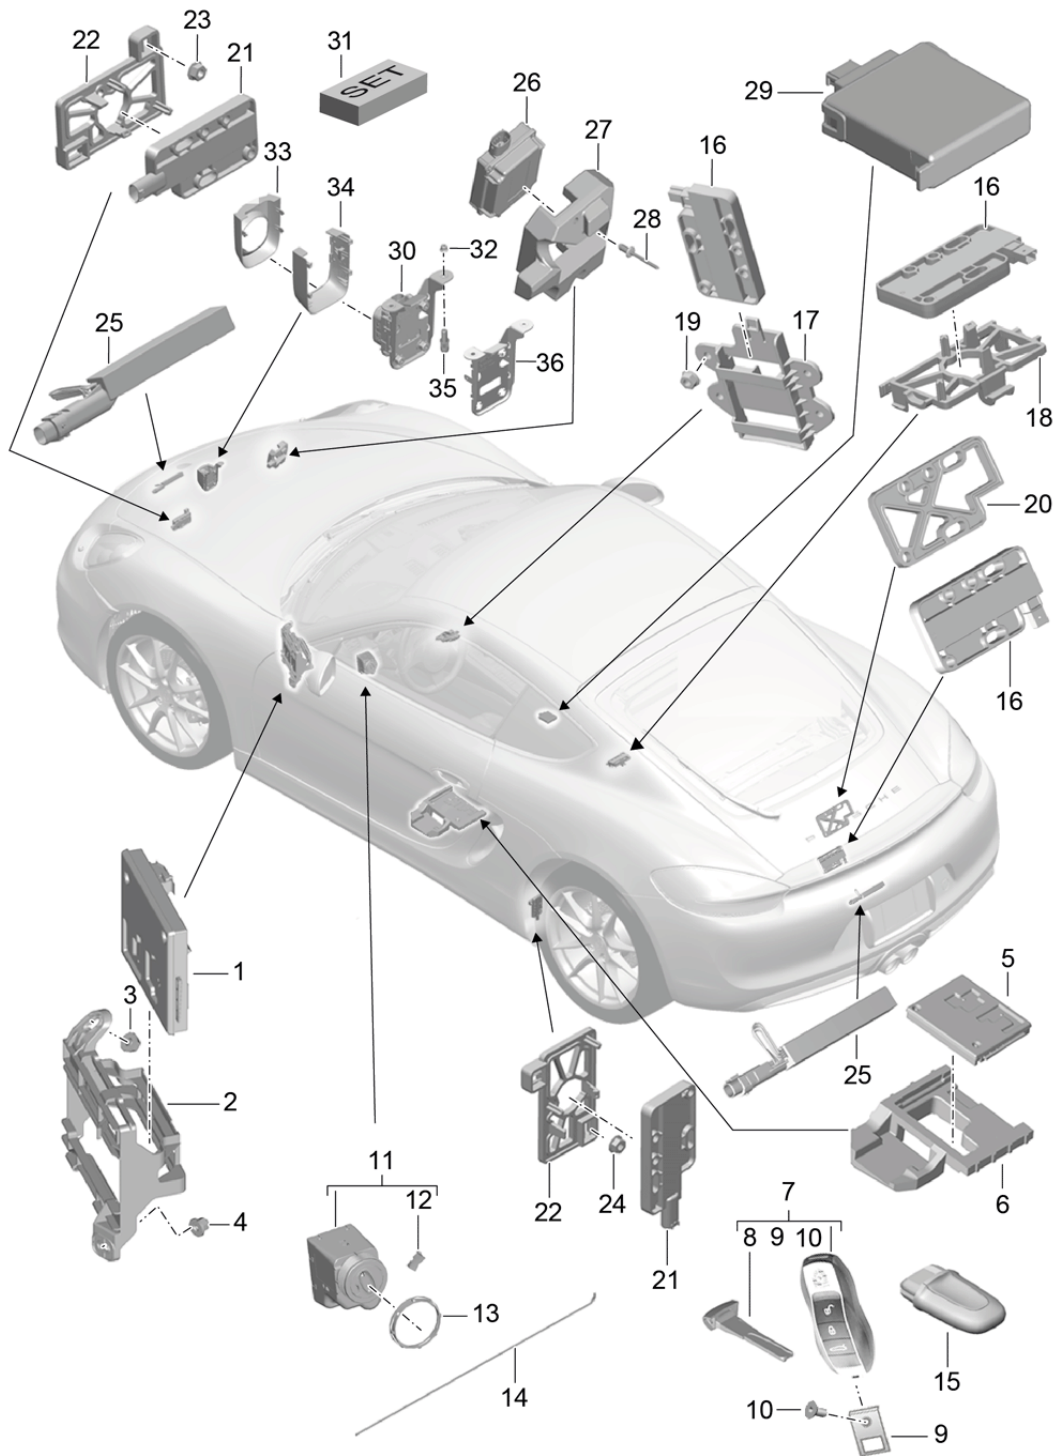

Model: 981C14

Model life 2014>>2016

Model: 981C14

Model life 2014>>2016

Pos	Part Number	Description	Remark	Qty	Model
		Control units Electronics Front end Rear end Handheld transmitter Ignition/starter switch Aerial Garage door opener Sensor Interior monitoring			
1	7PP 907 064 GF	Control unit Electronics Front end		1	PR:525
1	7PP 907 064 GD	Control unit Electronics Front end		1	PR:523
2	991 610 111 00	Retainer for control units		1	PR:098
3	999 084 638 01	Hexagon nut M 6		1	
4	999 076 081 40	Hexagon plastic collar nut T 5		1	
5	7PP 907 279 AR	Control unit Electronics Rear end		1	
5	7PP 907 279 BD	D >> - MJ 2013 Control unit Electronics Rear end		1	PR:-IY2
5	7PP 907 279 BF	D - MJ 2014>> Control unit Electronics Rear end D - MJ 2014>>		1	PR:IY2
6	991 618 325 00	Retainer for control units		1	
7		Handheld transmitter Key cover See technical information Service Group 5 Document 5708 31/12		1	
(7)	991 637 954 03	Handheld transmitter Key cover Vehicle Ident. No. Indicate		1	PR:072,525, 553
8	958 538 916 00	emergency key with stipulated lock number Vehicle Ident. No. Indicate		1	
-	999 611 108 00	Battery for hand sender		1	
9	991 637 301 00	Eye		1	
10	991 637 303 00	countersunk bolt		1	
11	7PP 905 865 F	Control unit Ignition/starter switch		1	
12	970 618 959 00	Cover Release Handheld transmitter		1	
13	7PP 911 094	Nut		1	
14	7PP 907 256	Emergency operation Release Ignition/starter switch		1	
15	7PP 919 157	Control panel		1	PR:625
16	7PP 962 132 A	Aerial		3	PR:625