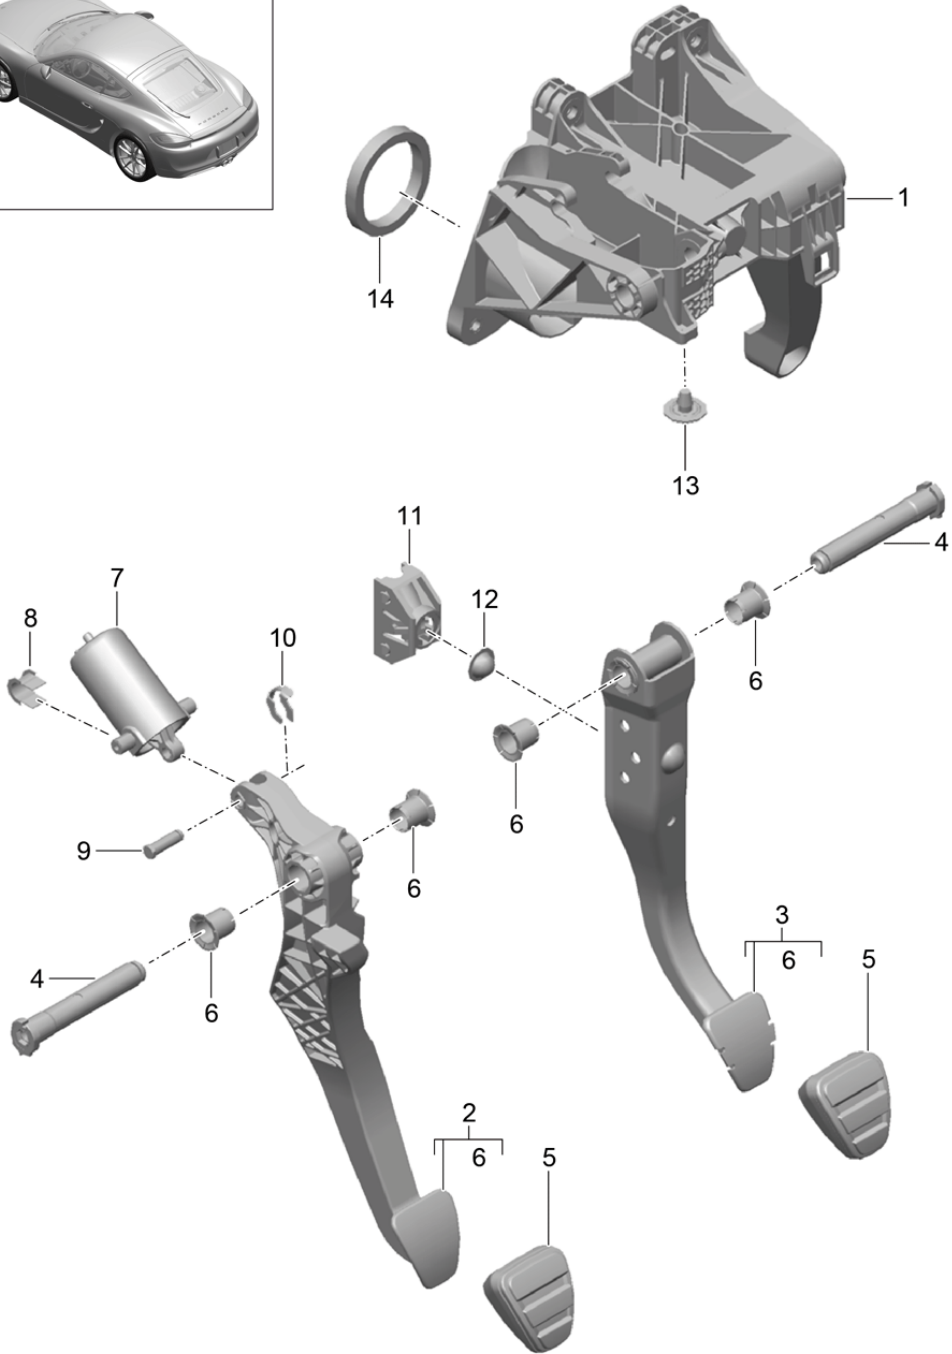

Model: 981C14

Model life 2014>>2016