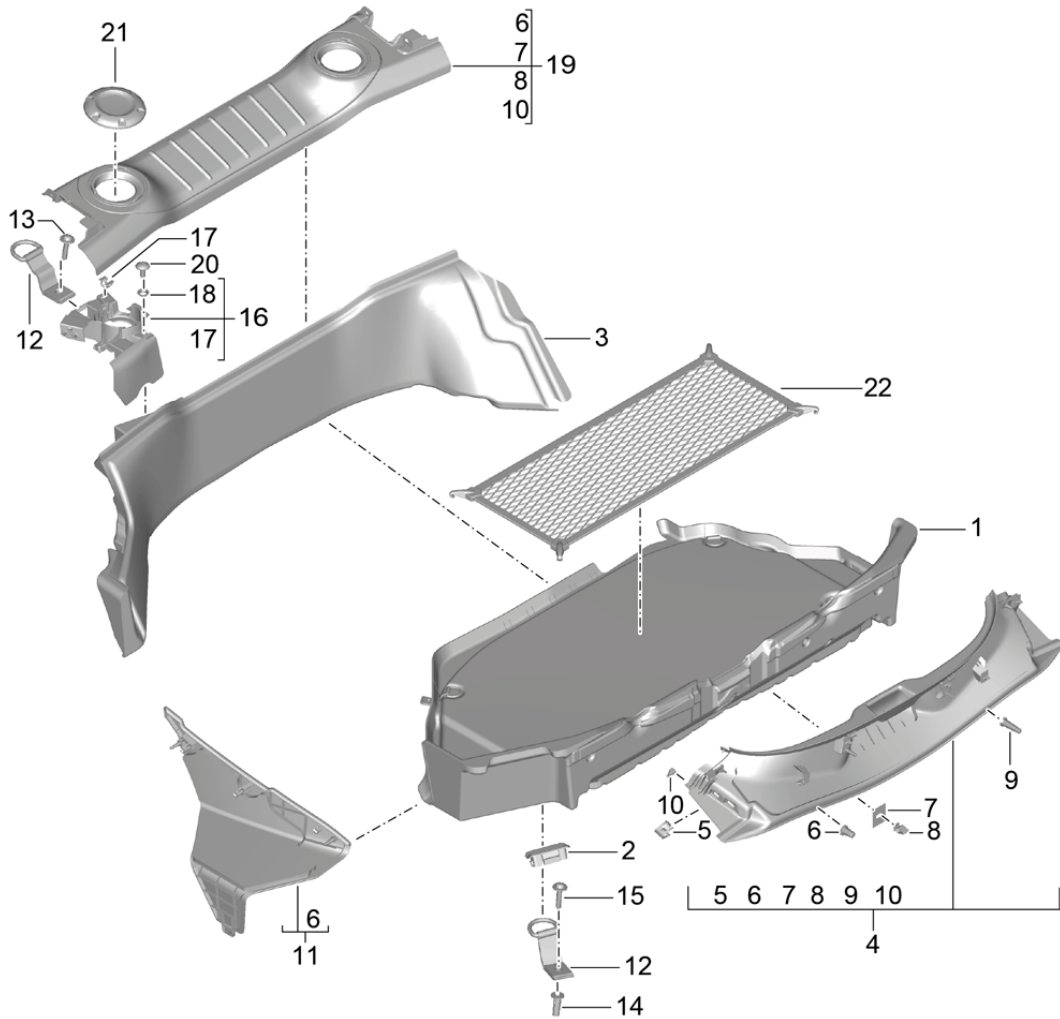

Model: 981C14

Model life 2014>>2016

Pos	Part Number	Description	Remark	Qty	Model
17	991 551 828 00	Bracket Emergency operation		1	PR:553
18	999 073 189 01	flat round head bolt M6 X 12 for Bracket Emergency operation		2	PR:553
19	991 551 424 00	Cover Emergency operation		1	PR:553
	991 551 424 00 1E0	Black			
20	997 504 087 00	Emergency operation		1	PR:553
21	999 073 418 01	panel screw 4,8 X 19 for Emergency operation		1	PR:553
22	991 551 422 00	Cover Compressed air bottle		1	PR:-553
	991 551 422 00 1E0	Black			
23	991 555 563 06	Cover Scuttle		1	PR:098
	991 555 563 06 1E0	Black			
(23)	991 555 563 07	Cover Scuttle		1	PR:099
	991 555 563 07 1E0	Black			
24	981 610 113 00	Cover Ground distributor		2	

Model: 981C14

Model life 2014>>2016