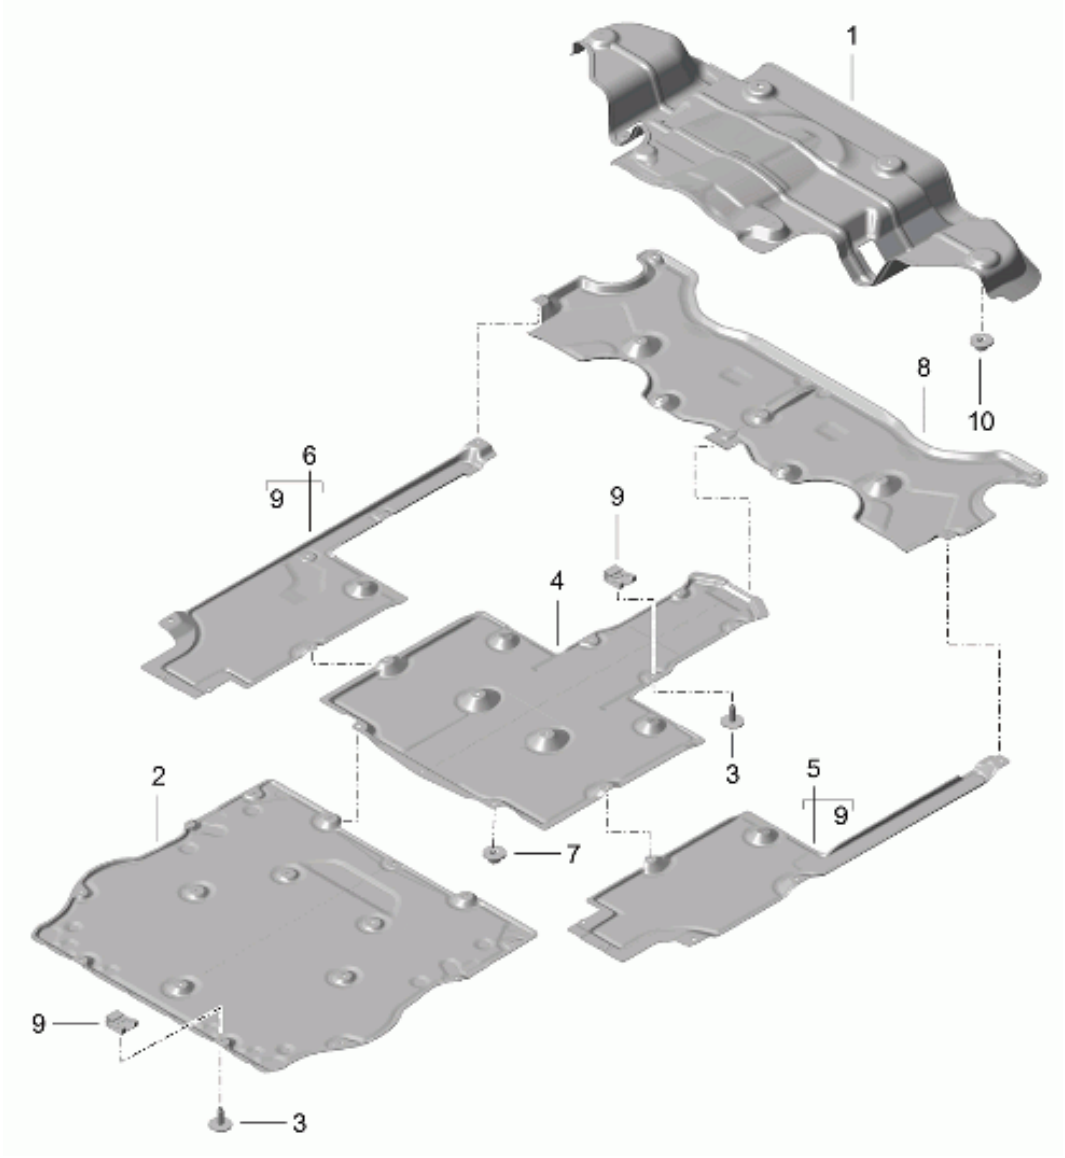

Model: 981C14

Model life 2014>>2016

Model: 981C14

Model life 2014>>2016

Pos	Part Number	Description	Remark	Qty	Model
1	981 504 405 01	Trim Underbody Heat insulation boot floor plate		1	
2	991 504 601 00	Cover	front	1	
3	999 073 505 01	panel screw ST 4,8X16		X	
4	991 504 603 00	Cover	center	1	
5	991 504 605 00	Cover	left	1	
6	991 504 606 00	Cover	center right center	1	
7	999 049 032 40	Hexagon plastic collar nut T6/22X10,5		X	
8	981 504 609 00	Cover	rear	1	
9	999 507 795 09	Underbody panel nut ST 4,8		2	
10	999 049 039 01	Hexagon nut T6		6