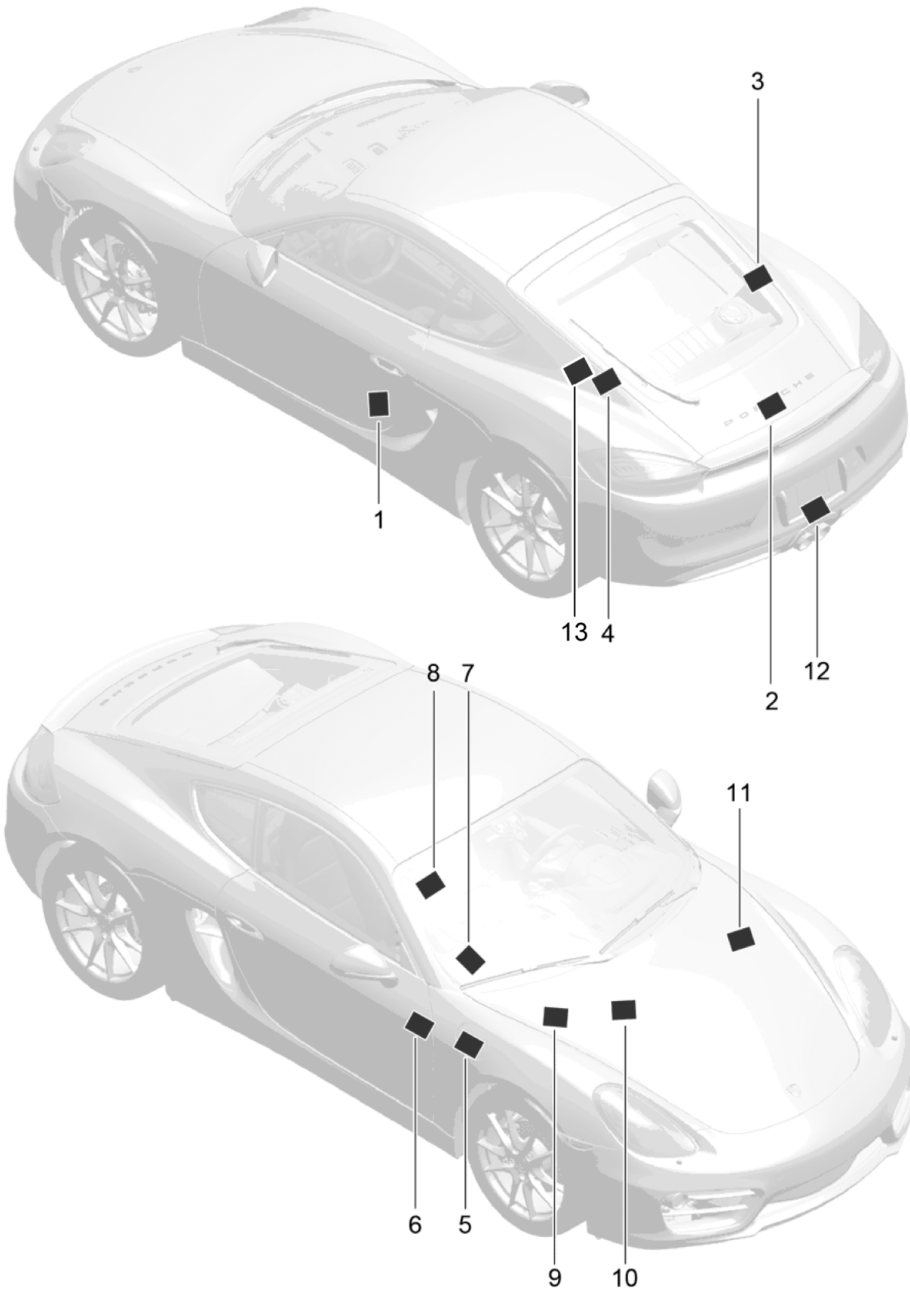

Model: 981C14

Model life 2014>>2016

Model: 981C14 Model life 2014>>2016

Pos	Part Number	Description	Remark	Qty	Model
-		Signs/notices		1	
1	981 701 286 50	Signs/notices Tyre pressure Data plate for tyre pressure		1	PR:008,395, -447
1	981 701 286 51	Data plate for tyre pressure		1	PR:008,395, 447
1	981 701 286 60	Data plate for tyre pressure		1	PR:400,-447
1	981 701 286 61	Data plate for tyre pressure		1	PR:400,447
1	981 701 286 70	Data plate for tyre pressure		1	PR:XRT,423, 427,-447
1	981 701 286 71	Data plate for tyre pressure		1	PR:XRT,423, 427,447
1	997 701 449 00	Sticker Mercury		1	"USA"
1	95B 010 001	D >> - MJ 2013 Sticker Mercury		1	"USA"
-	7PP 010 707 K	D - MJ 2014>> Sticker		1	PR:447
-		Spare wheel			
-		Signs/notices			
2	981 006 109 02	Engine specifications Notice Engine data		1	PR:008
2	981 006 109 03	Notice Engine data		1	PR:009
2	996 006 140 00	Sticker Antiknock regulation		1	
3	7PP 010 786 T	Sticker engine oil		1	
-		- MOBIL 1 -			
-		Signs/notices			
5	991 006 117 03	Type of fuel Sticker		1	
5	991 006 118 00	93 RON/MON/2 Sticker		1	"USA"
(5)	7P5 010 869 D	Fuel filler flap Sticker		1	
7	997 701 422 00	Warning note Type of fuel Sticker		1	
9	981 701 141 00	Airbag Warning sign Sticker Air conditioning		1	PR:-193 -"J.."