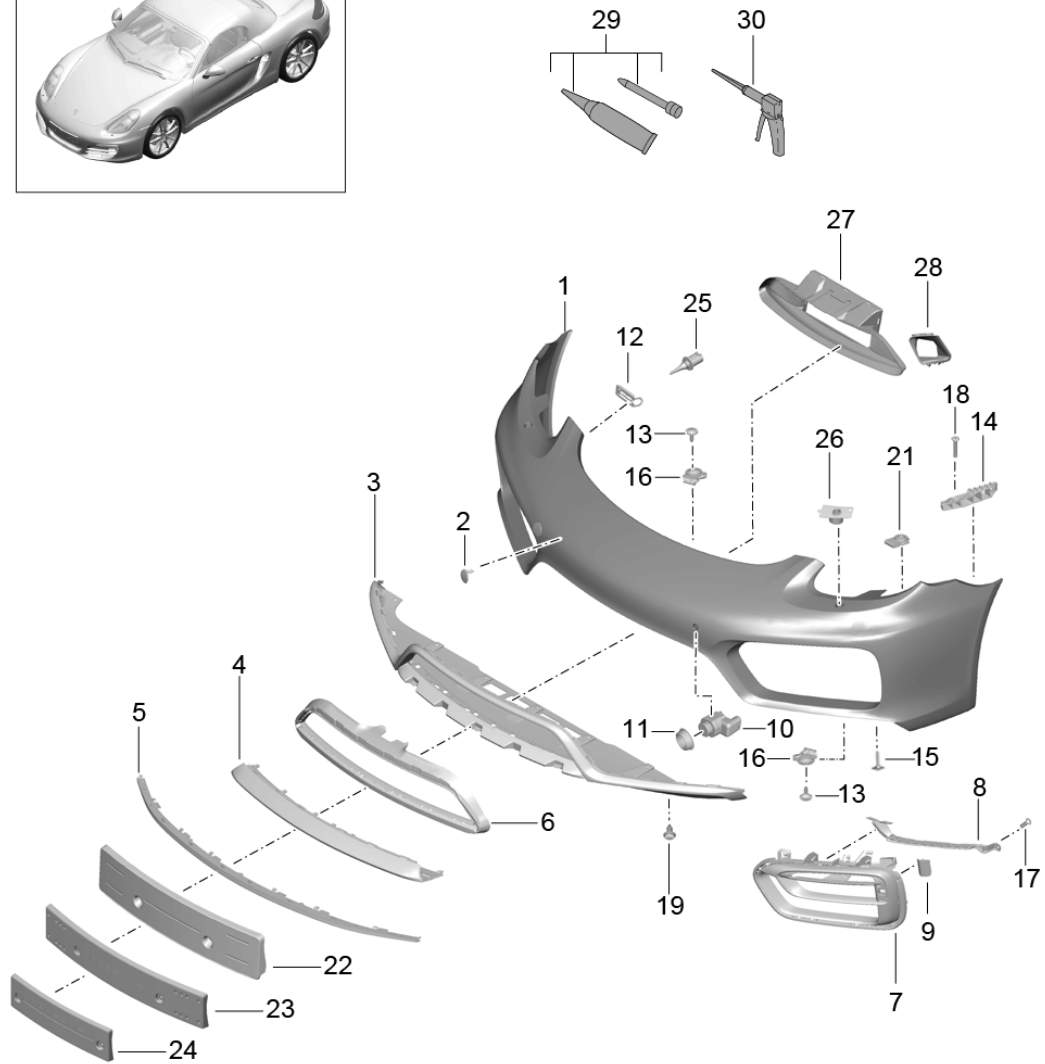

Model: 981C14 Model life 2014>>2016

Pos	Part Number	Description	Remark	Qty	Model
19	981 505 823 01	Retainer for ultrasound sensor	left outer	1	PR:636
(19)	981 505 823 01 1E0 981 505 824 01	Black Retainer for ultrasound sensor	right outer	1	PR:636
20	981 505 824 01 1E0 981 505 653 01	Black Trim Parking aid	left outer	1	PR:636
(20)	981 505 653 01 1E0 981 505 654 01	Black Trim Parking aid	right outer	1	PR:636
21	981 505 654 01 1E0 1S0 919 275 A	Black Sensor Parking aid	outer	2	PR:636
22	1S0 919 275	Sensor Parking aid	inner	2	PR:636
23	1S0 919 275 G2L 7PP 919 133	primed Seal Sensor Parking aid		4	PR:636
24	981 505 661 01	Retaining plate Headlight washer system	left	1	PR:288
(24)	981 505 662 01	Retaining plate Headlight washer system also use:	000 043 300 47 right	1	PR:288
25	981 505 719 00	Fixing		2	
26	981 505 535 00	retaining strip	left side	1	
(26)	981 505 536 00	retaining strip	right side	1	
29	981 701 051 08	Assembly kit Number plate Carrier		1	PR:218,-456
30	981 701 051 08 1E0 981 701 051 10	Black Assembly kit Number plate Carrier		1	PR:218,456
31	981 701 051 10 1E0 981 575 141 02	Black Air guide	center	1	PR:009,250
(31)	981 575 141 02 1E0 981 575 141 04	Black Air guide	center	1	PR:009,250, 456
(31)	981 575 141 04 1E0 981 575 141 06	Black Air guide	center	1	PR:153
(31)	981 575 141 06 1E0 981 575 141 07	Black Air guide	center	1	PR:153,456
32	981 575 141 07 1E0 000 043 300 47	Black Adhesive set adhesive		1	
-		with: 5-fold emulsion tube Bracket Headlight washer system use if required:			
33	000 043 300 48	Tool set for adhesive		1	

Model: 981C14

Model life 2014>>2016