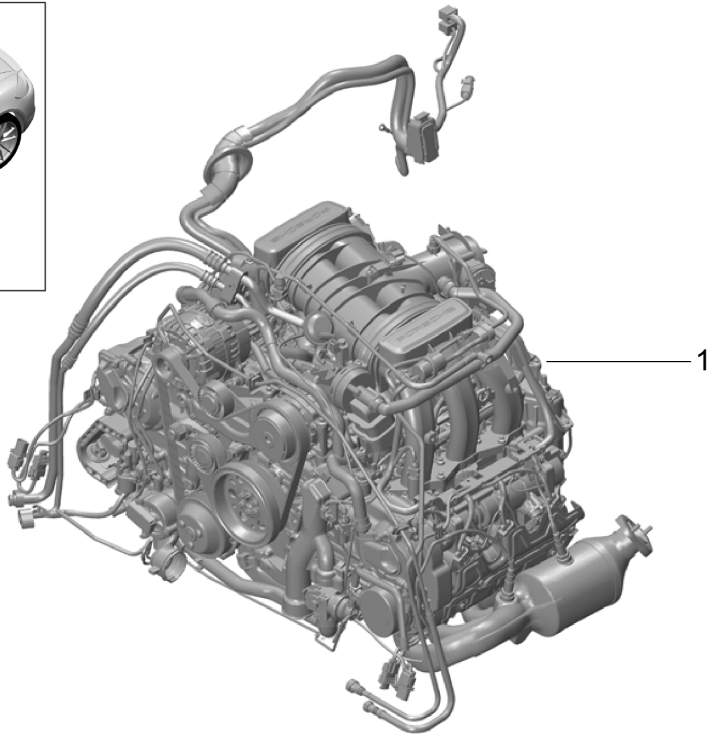

Model: 981C14

Model life 2014>>2016

Model: 981C14 Model life 2014>>2016

Pos	Part Number	Description	Remark	Qty	Model
		Replacement engine without: Clutch plate - PDK - Gearbox without: flywheel Manual gearbox with: Compressor Air conditioning			
1	9A1 100 922 04	Replacement engine		1	A122+ PR:-145
1	9A1 100 922 DX	D - MJ 2014>> - MJ 2014 Replacement engine		1	A122+ PR:-145
1	9A1 100 922 05	D - MJ 2014>> - MJ 2014 Replacement engine		1	A122+ PR:145
1	9A1 100 922 EX	D - MJ 2014>> - MJ 2014 Replacement engine		1	A122+ PR:145
1	9A1 100 923 04	D - MJ 2014>> - MJ 2014 Replacement engine		1	A123+ PR:-145
1	9A1 100 923 DX	D - MJ 2014>> - MJ 2014 Replacement engine		1	A123+ PR:-145
1	9A1 100 923 05	D - MJ 2014>> - MJ 2014 Replacement engine		1	A123+ PR:145
1	9A1 100 923 EX	D - MJ 2014>> - MJ 2014 Replacement engine		1	A123+ PR:145
1	9A1 100 922 06	D - MJ 2014>> - MJ 2014 Replacement engine		1	A122+ PR:-145
1	9A1 100 922 FX	D - MJ 2015>> - MJ 2015 Discontinued part Replacement engine		1	A122+ PR:-145
1	9A1 100 922 07	D - MJ 2015>> - MJ 2015 Discontinued part Replacement engine		1	A122+ PR:145
1	9A1 100 922 GX	D - MJ 2015>> - MJ 2015 Discontinued part Replacement engine		1	A122+ PR:145
1	9A1 100 923 06	D - MJ 2015>> - MJ 2015 Discontinued part Replacement engine		1	A123+ PR:-145
1	9A1 100 923 FX	D - MJ 2015>> - MJ 2015 Replacement engine		1	A123+ PR:-145
1	9A1 100 923 07	D - MJ 2015>> - MJ 2015 Replacement engine		1	A123+ PR:145
1	9A1 100 923 GX	D - MJ 2015>> - MJ 2015 Replacement engine		1	A123+ PR:145
		D - MJ 2015>> - MJ 2015			