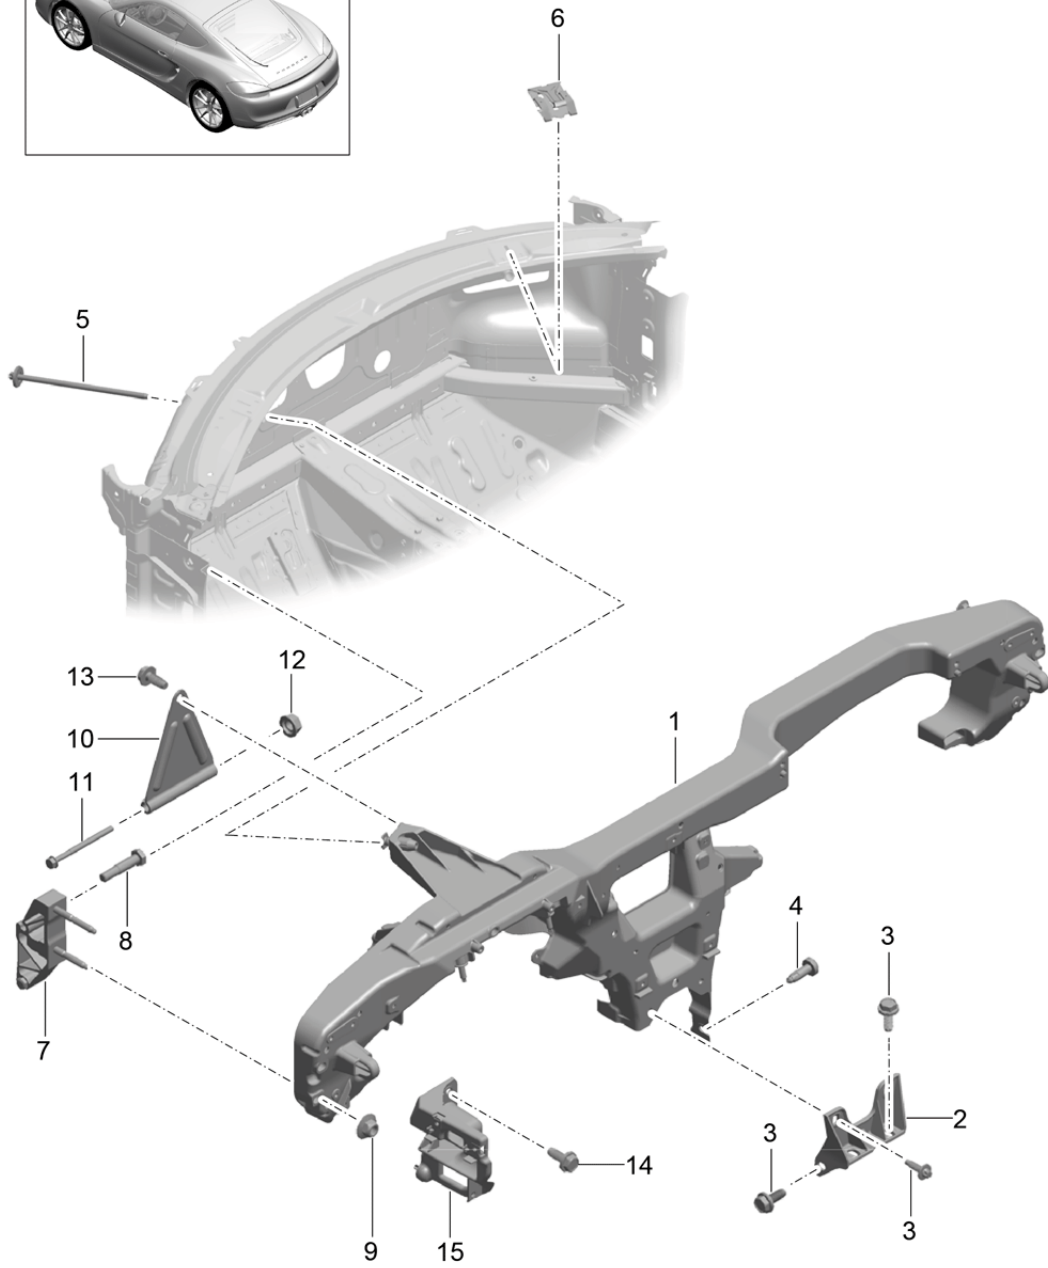

Model: 981C14

Model life 2014>>2016

Model: 981C14

Model life 2014>>2016

Pos	Part Number	Description	Remark	Qty	Model
1	991 504 063 00	retaining frame dashboard		1	PR:098
2	991 504 615 00	retaining frame Bracket tunnel	lhd	1	
3	999 143 013 01	Hexagon bolt M8X21,5		5	
4	999 073 138 01	flat round head bolt M8X25		1	
5	999 073 542 01	Bolt with washer M8X195		1	
6	8E0 857 117	Clip dashboard Cowl panel		2	
7	991 504 407 02	Retainer for support frame A-pillar		2	
8	900 919 008 01	Locating bolt M8X40		4	
9	N 907 611 03	Hexagon collar nut self-locking M8		4	
10	991 504 653 00	Support Steering column		1	
11	N 106 366 01	bolt,hex.hd.with shoul.(combi) M8X110X80		1	
12	999 084 630 01	Hexagon nut M8		1	
13	999 143 013 01	Hexagon bolt M8X20		1	
14	999 919 278 01	Hexagon head bolt M6X20		6	
15		Bracket retaining frame see illustration:	809-000	1