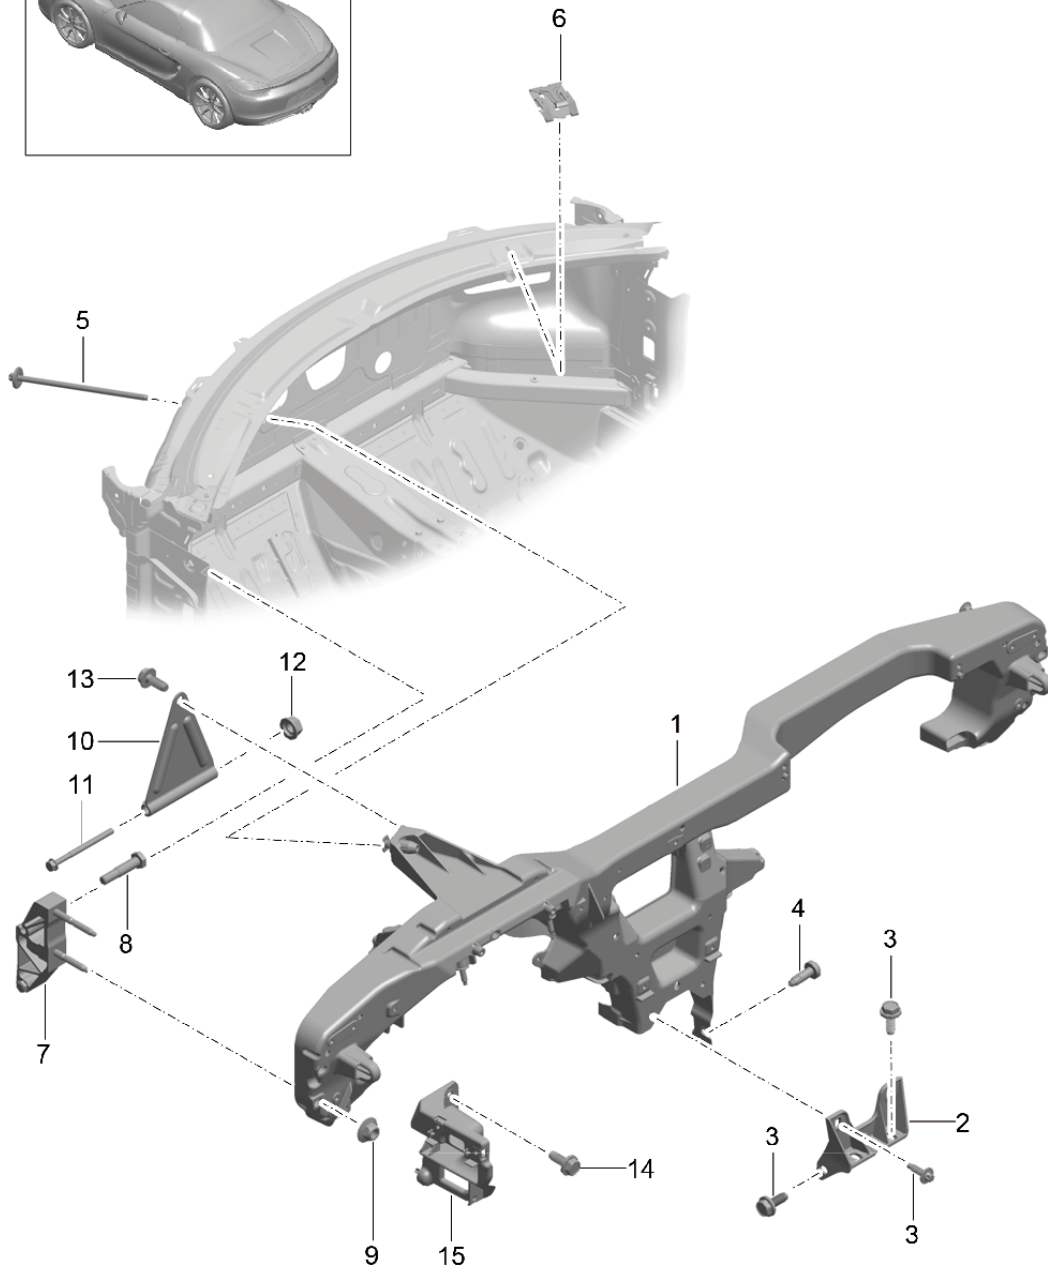

Model: 981SPY

Model life 2016>>2016

Model: 981SPY

Model life 2016>>2016

Pos	Part Number	Description	Remark	Qty	Model
1	991 504 063 02	retaining frame dashboard		1	PR:098
2	991 504 615 00	retaining frame Bracket tunnel	lhd	1	
3	999 143 014 01	Hexagon bolt M8X27		5	
4	999 073 534 01	Bolt with washer M8X30		1	
5	999 073 587 01	Bolt with washer M8X195		1	
6	8E0 857 117	Clip dashboard Cowl panel		2	
7	991 504 407 02	Retainer for support frame A-pillar		2	
8	900 919 008 01	Locating bolt M8X40		4	
9	N 907 611 03	Hexagon collar nut self-locking M8		4	
10	991 504 653 01	Support Steering column		1	
11	N 106 366 01	bolt,hex.hd.with shoul.(combi) M8X110X80		1	
12	999 084 630 01	Hexagon nut M8		1	
13	999 143 013 01	Hexagon bolt M8X20		1	
14	999 919 278 01	Hexagon head bolt M6X20		6	
15		Bracket retaining frame see illustration:	809-000	1