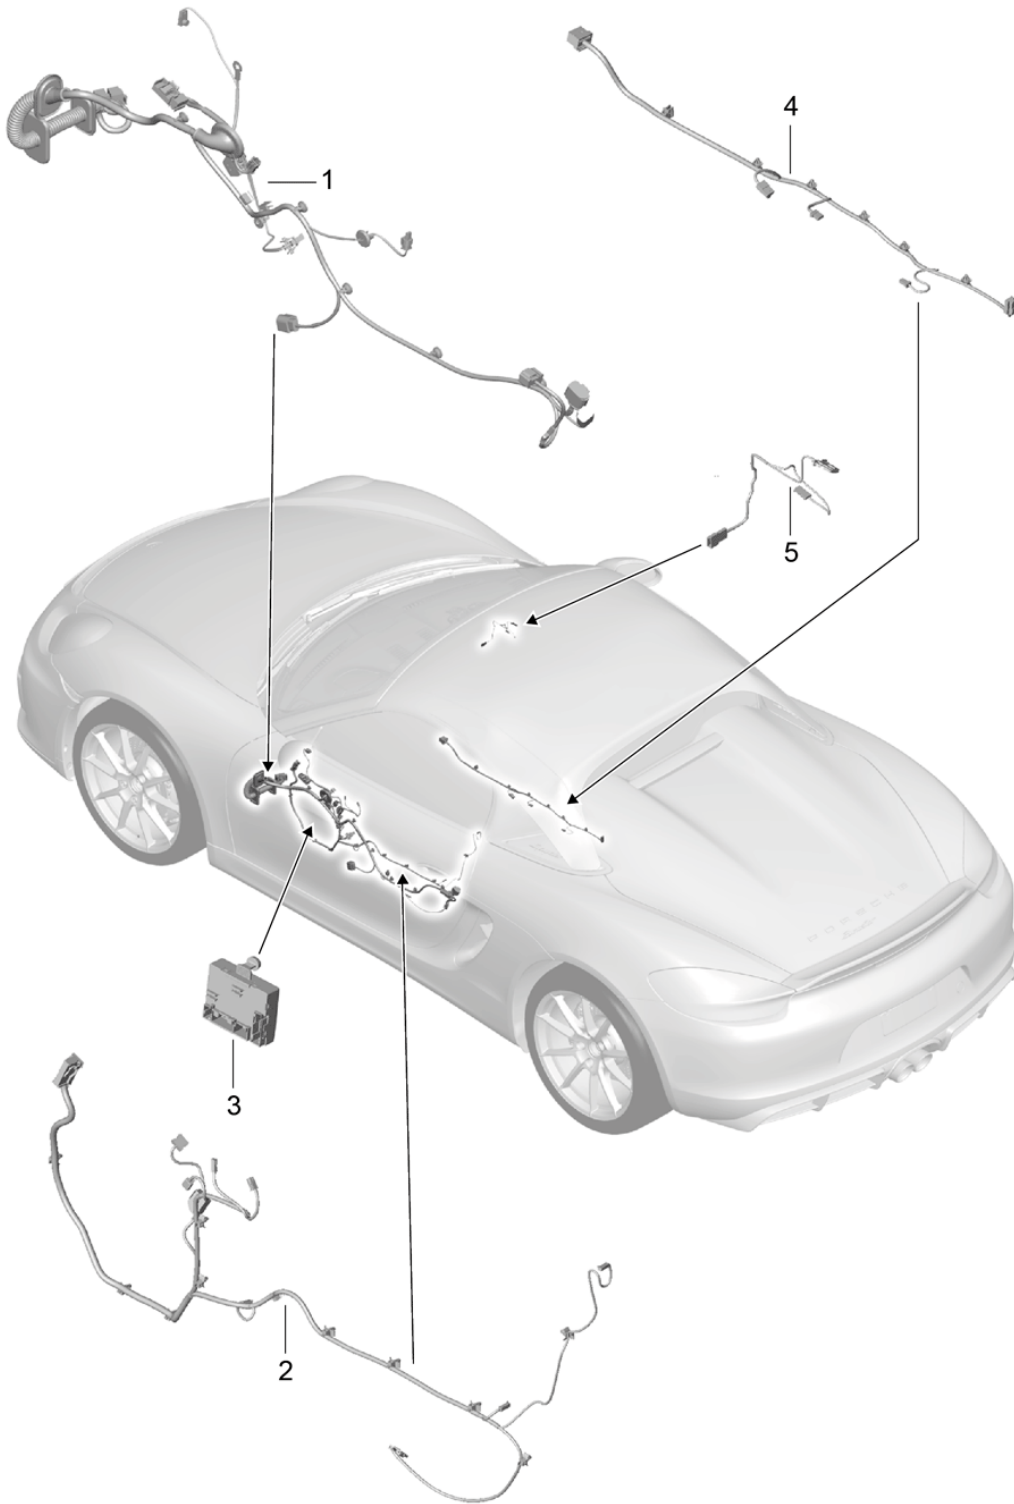

Model: 981SPY

Model life 2016>>2016

Model: 981SPY Model life 2016>>2016

Pos	Part Number	Description	Remark	Qty	Model
1	991 612 601 06	Wiring looms doors Centre console Glove box Control units doors Wire set Assembly frame Driver's door Engine Window regulator 2-pole	lhd	1	PR:098,441
1	991 612 603 06	Wire set Assembly frame Driver's door Engine Window regulator 2-pole	lhd	1	PR:098,490
1	991 612 602 06	Wire set Assembly frame Passenger's door Engine Window regulator 2-pole	lhd	1	PR:098,441
1	991 612 604 06	Wire set Assembly frame Passenger's door Engine Window regulator 2-pole	lhd	1	PR:098,490
2	991 612 681 06	Wire set door panel Driver's door		1	
(2)	991 612 674 06	Wire set door panel Passenger's door		1	
3	4H0 959 793 AC	Door control unit (drivers side)	front	1	
(3)	4H0 959 792 S	Door control unit (passenger side)	front	1	
4	991 612 757 01	Wire set Centre console		1	
5	991 612 701 00	Wire set Glove box		1