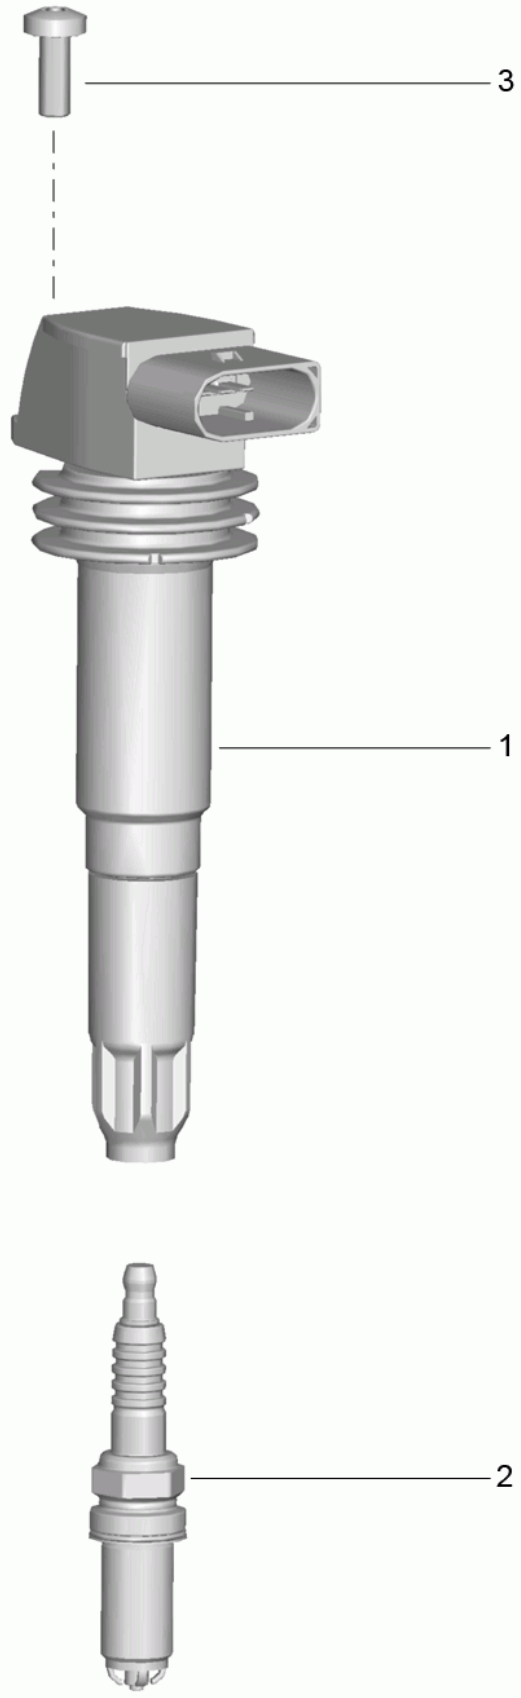

Model: 981SPY

Model life 2016>>2016