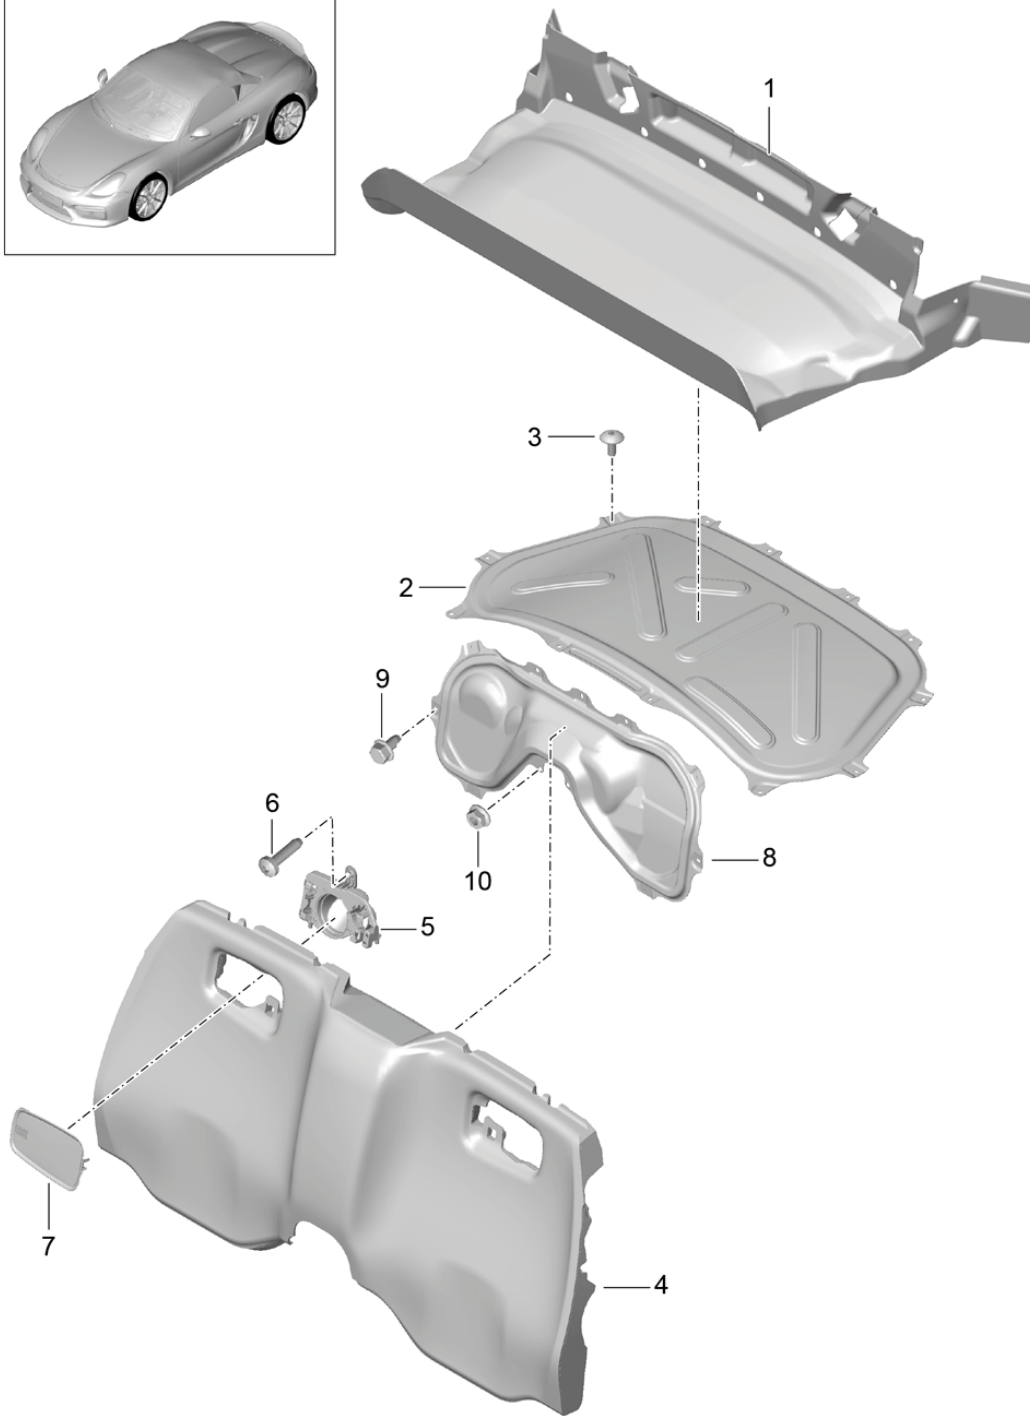

Model: 981SPY

Model life 2016>>2016

Model: 981SPY Model life 2016>>2016

Pos	Part Number	Description	Remark	Qty	Model
1	981 551 039 04	Linings Engine bay Carpet Trim Engine bay		1	
2	981 551 039 04 A31	Black		1	
3	981 513 211 01	engine compartment lid		1	
3	999 073 404 01	fillister hd. bolt M6X14		12	
4	981 551 035 12	Rear panel trim		1	
5	981 551 035 12 A75	Black		1	
5	981 551 087 03	Bracket Trim rear panel	left	1	
(5)	981 551 088 03	Bracket Trim rear panel	right	1	
6	999 073 188 09	fillister hd. bolt M6X26		2	
7	981 551 037 02	cover for loudspeaker		1	
8	981 551 037 02 1E0	Black		1	
8	981 504 181 01	engine compartment lid filler plate		1	
9	900 378 169 01	Hexagon bolt M6X12		9	
10	999 084 629 01	Hexagon nut M6		2