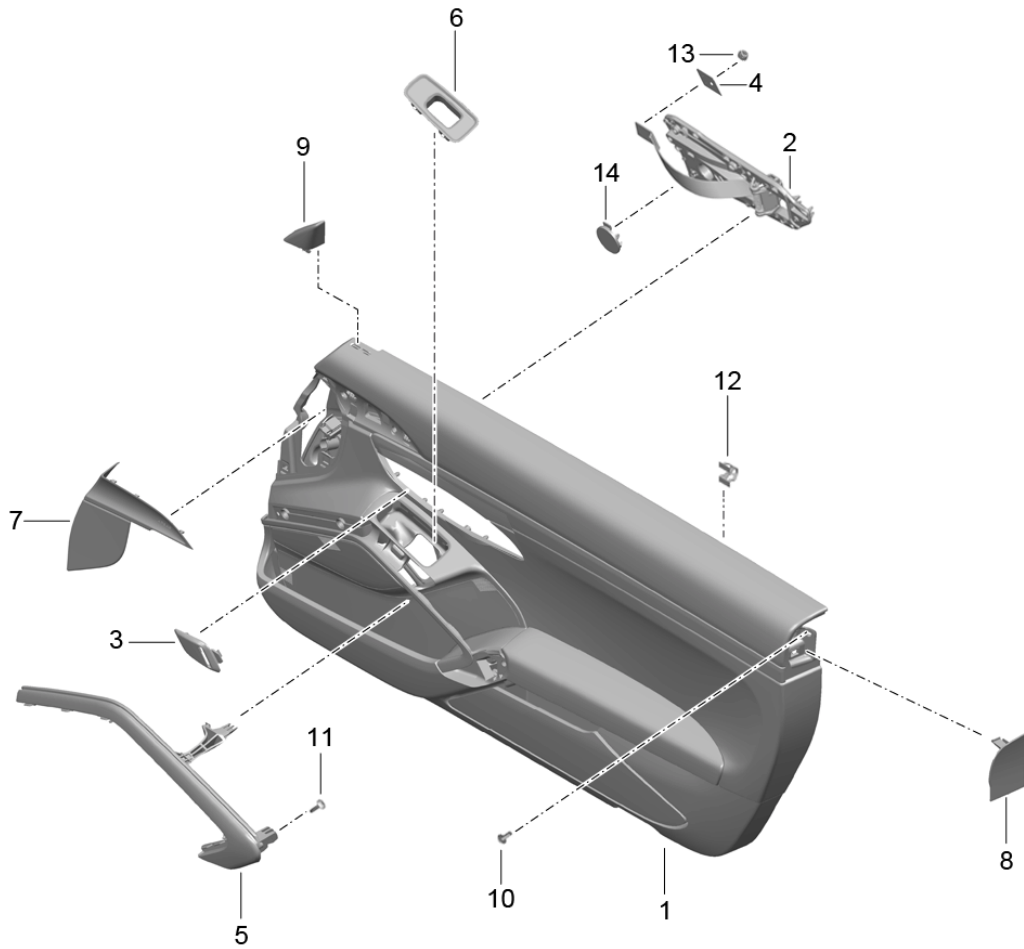

Model: 981SPY

Model life 2016>>2016

Model: 981SPY Model life 2016>>2016

Pos	Part Number	Description	Remark	Qty	Model
		door panel Leatherette Accessories			PR:-981
1	991 555 203 62	door panel Leatherette	left	1	PR:609,811, 975
	991 555 203 62 DK4	Black	-11		
1	991 555 203 62	door panel Leatherette	left	1	PR:441,490, 811,975
	991 555 203 62 DK4	Black	-11		
(1)	991 555 203 01	door panel Leatherette	left	1	PR:680,811
	991 555 203 01 DK4	Black	-11		
(1)	991 555 203 02	door panel Leatherette	left	1	PR:682,811
	991 555 203 02 DK4	Black	-11		
(1)	991 555 204 62	door panel Leatherette	right	1	PR:609,811, 975
	991 555 204 62 DK4	Black	-11		
(1)	991 555 204 62	door panel Leatherette	right	1	PR:441,490, 811,975
	991 555 204 62 DK4	Black	-11		
(1)	991 555 204 01	door panel Leatherette	right	1	PR:680,811
	991 555 204 01 DK4	Black	-11		
(1)	991 555 204 02	door panel Leatherette	right	1	PR:682,811
	991 555 204 02 DK4	Black	-11		
2	991 555 521 06	Inner actuator	left	1	
	991 555 521 06 A23	Black			
(2)	991 555 522 06	Inner actuator	right	1	
	991 555 522 06 A23	Black			
3	991 555 589 00	Trim Door loop		1	
	991 555 589 00 5Q0	Black			
(3)	991 555 590 00	Trim Door loop		1	
	991 555 590 00 5Q0	Black			
4	991 555 615 00	clamping piece Threaded joint	left	1	
		Door loop			
(4)	991 555 616 00	clamping piece Threaded joint	right	1	
		Door loop			
5	991 555 533 03	Pull handle Alcantara	left	1	
	991 555 533 03 2W0	Black	-11,21,24		
(5)	991 555 534 03	Pull handle Alcantara	right	1	
	991 555 534 03 2W0	Black	-11,21,24		
6	991 555 723 02	Mounting frame Window regulator (passenger side)		1	
	991 555 723 02 1E0	Black			
7	991 555 721 02	Cover	left front	1	
	991 555 721 02 5Q0	Black			
(7)	991 555 722 02	Cover	right front	1	
	991 555 722 02 5Q0	Black			
8	991 555 683 01	cover for airbag	left	1	
	991 555 683 01 5Q0	Black			
(8)	991 555 684 01	cover for airbag	right	1	
	991 555 684 01 5Q0	Black			