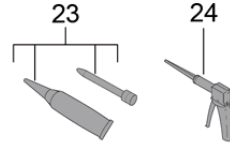

Model: 981SPY

Model life 2016>>2016