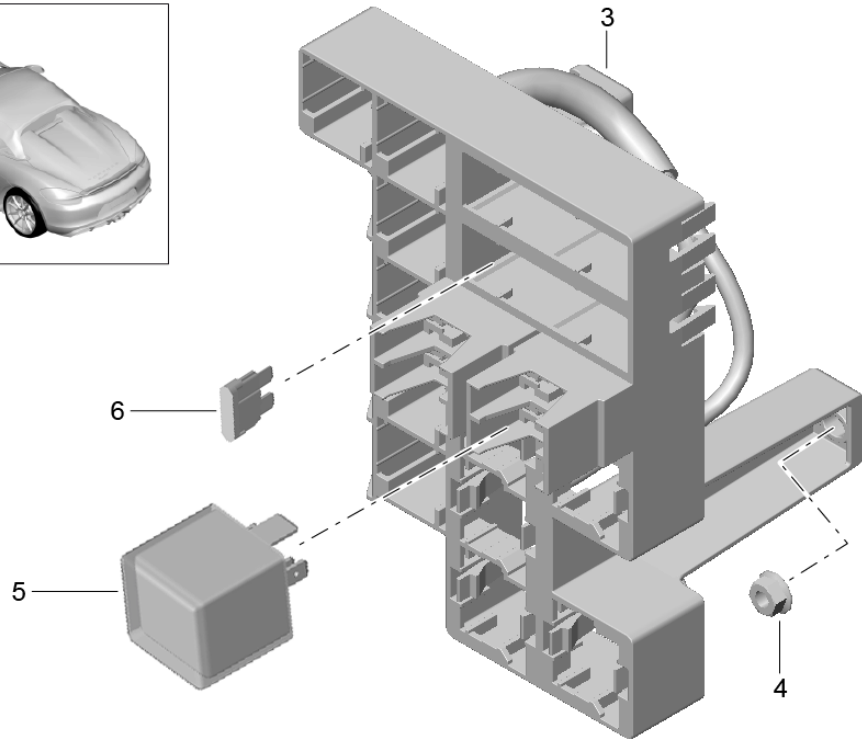

Model: 981SPY

Model life 2016>>2016