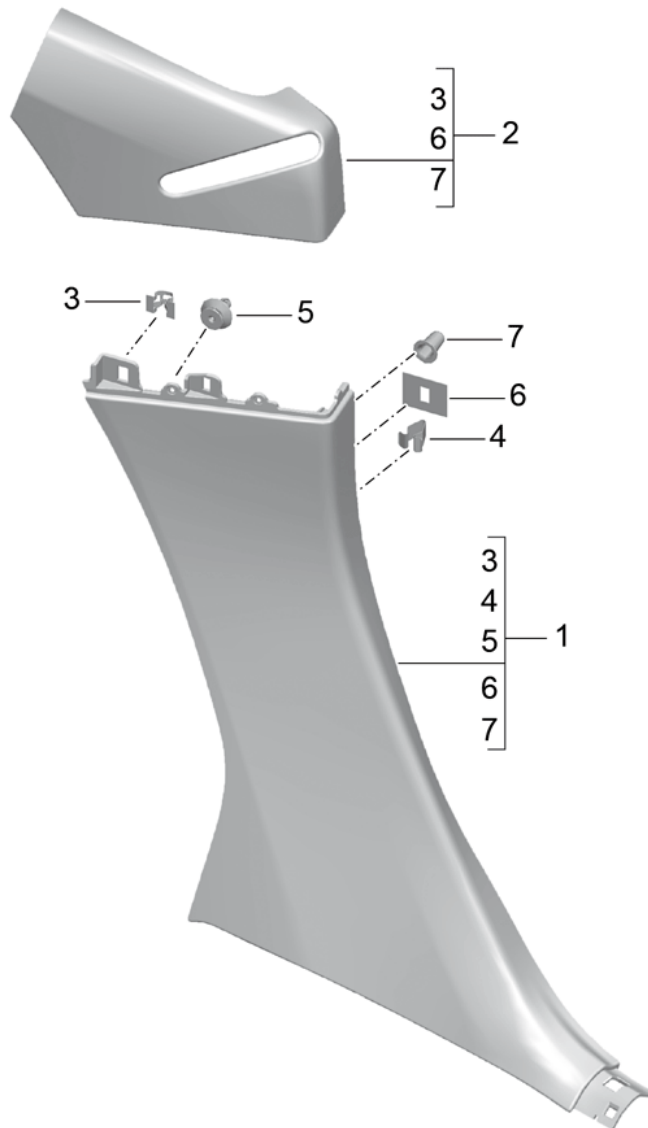

Model: 981SPY Model life 2016>>2016

Pos	Part Number	Description	Remark	Qty	Model
1	981 555 619 00	Sill trim strip Side member trim Support Sill	left	1	
(1)	981 555 620 00	Support Sill	right	1	
2	999 507 839 01	Clip		X	
3	999 209 084 40	Distance piece		X	
4	999 507 533 02	Clamp		10	
5	997 555 857 00	Grommet		4	
6	991 555 889 00	Grommet		8	
(7)	991 555 019 04	Trim Sill (drivers side)	inner lhd	1	PR:098
	991 555 019 04 1E0	Black			
8	991 555 122 04	Trim Sill (passenger side)	inner lhd	1	PR:098
	991 555 122 04 1E0	Black			
9	991 555 613 00	Insert Sill		1	
10		Tip switch see illustration:	903-005	1	

Model: 981SPY

Model life 2016>>2016