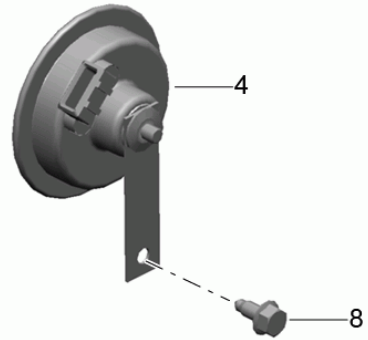

Model: 981SPY

Model life 2016>>2016

Model: 981SPY Model life 2016>>2016

Pos	Part Number	Description	Remark	Qty	Model
(1)	991 635 159 00	Fanfare Signal horn Fanfare High-pitched		1	
(2)	991 635 160 00	Fanfare Low-pitched	with:	1	
-	991 612 947 00	Adapter cable for 991 635 159 00 991 635 160 00	with:	1	
3	N 106 092 04	Hexagon collar nut M 8		2	
4	991 637 117 02	Signal horn for alarm system		1	PR:534,544, -536
5	1K8 951 605 B	Alarm horn		1	PR:536
6	991 637 419 01	Bracket		1	PR:536
7	N 902 955 02	Hexagon collar nut M 8		1	PR:536
8	900 378 176 01	Hexagon bolt M 8 X 20		1	PR:534,544, -536