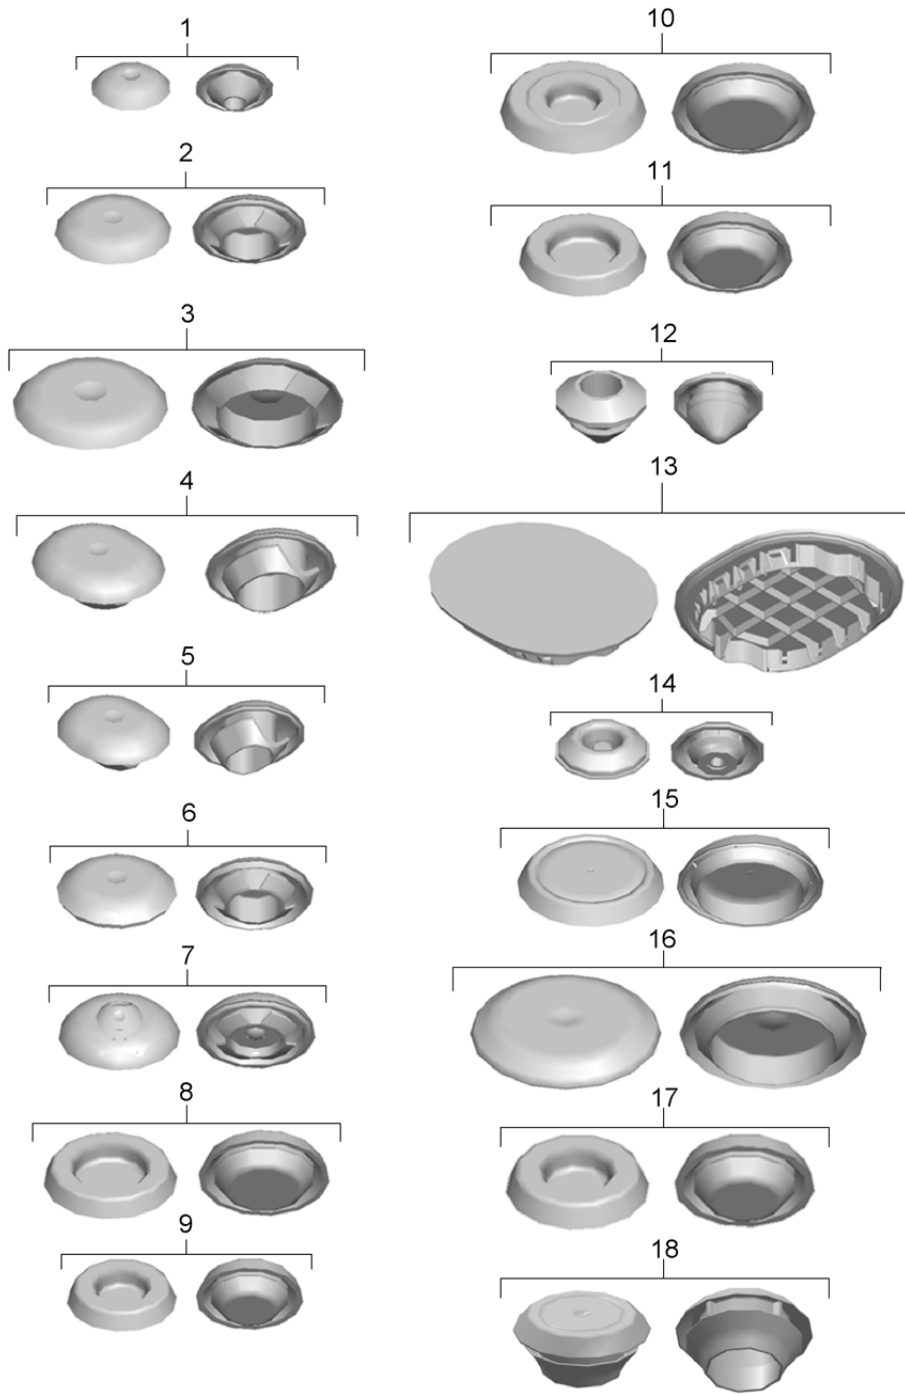

Model: 981SPY

Model life 2016>>2016

Model: 981SPY Model life 2016>>2016

Pos	Part Number	Description	Remark	Qty	Model
1	955 504 281 00	Bungs Bungs Hole 10 MM		X	
2	955 504 182 00	Bungs Hole 20 MM		X	
3	955 504 183 00	Bungs Hole 30 MM		X	
4	955 504 184 00	Bungs Hole 20 MM X 25 MM		X	
5	955 504 185 00	Bungs Hole 15 MM X 20 MM		X	
6	955 504 187 00	Bungs Hole 20 MM		X	
7	955 512 188 00	Water drain valve Hole 20 MM		X	
9	999 703 196 40	End cap Hole 20 MM		X	
10	999 703 195 40	Rubber grommet Hole 30 MM		X	
11	999 703 543 40	End cap Hole 25 MM		X	
12	999 703 466 40	Bungs Hole 15 MM		X	
13	999 703 553 40	End cap Hole 70 MM X 89,6 MM		X	
14	999 703 556 40	End cap Hole 15 MM		X	
15	999 703 021 40	End cap Hole 50 MM		X	
16	N 909 649 02	Bungs Hole 40 MM		X	
17	N 102 267 01	Bungs 20 MM		1	
18	999 703 555 40	Sealing cap Side member 24,0X2,50	rear	X