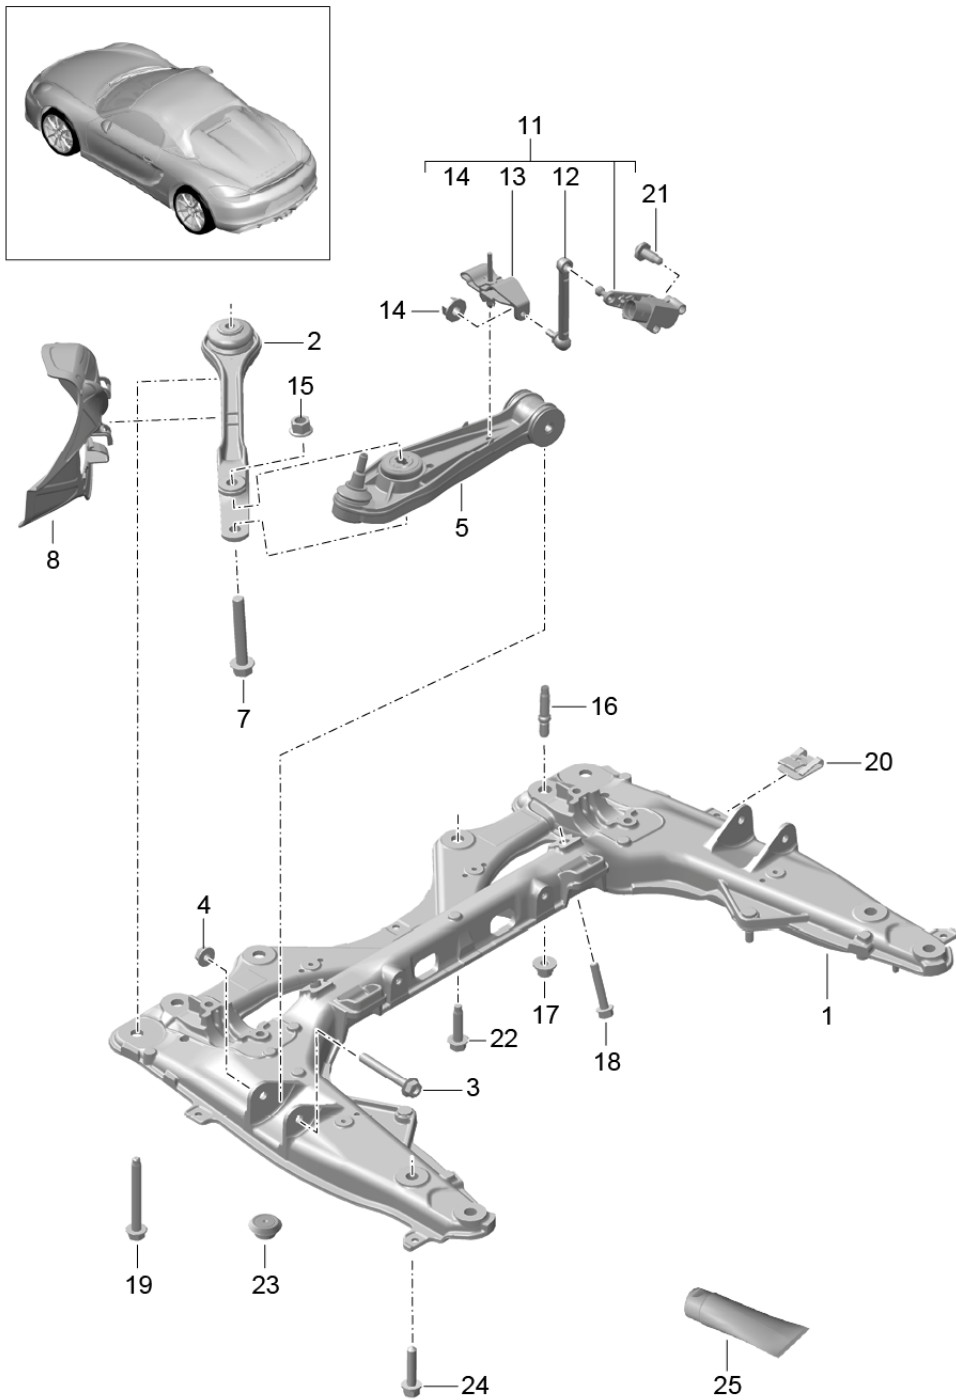

Model: 981SPY Model life 2016>>2016

Pos	Part Number	Description	Remark	Qty	Model
		Transmission suspension			
		Threaded joint			
		Engine			
(1)	981 375 181 00	Console	left	1	PR:480
(1)	981 375 182 00	Console	right	1	PR:480
2	900 378 249 01	Hexagon bolt AM 10 X 55		4	PR:480
3	981 375 059 05	hydro-mounting		2	PR:140
4	999 086 009 02	Nut M 12 X 1,5		2	
5	999 209 118 30	spacer sleeve 10,2 X 7,4		4	PR:480
6	999 084 447 01	Hexagon nut M 8		4	
6	PAF 003 923	Hexagon nut M 8		4	
7	900 385 121 01	Outer hexagon round screw M 8 X 75		4	PR:140

Model: 981SPY

Model life 2016>>2016