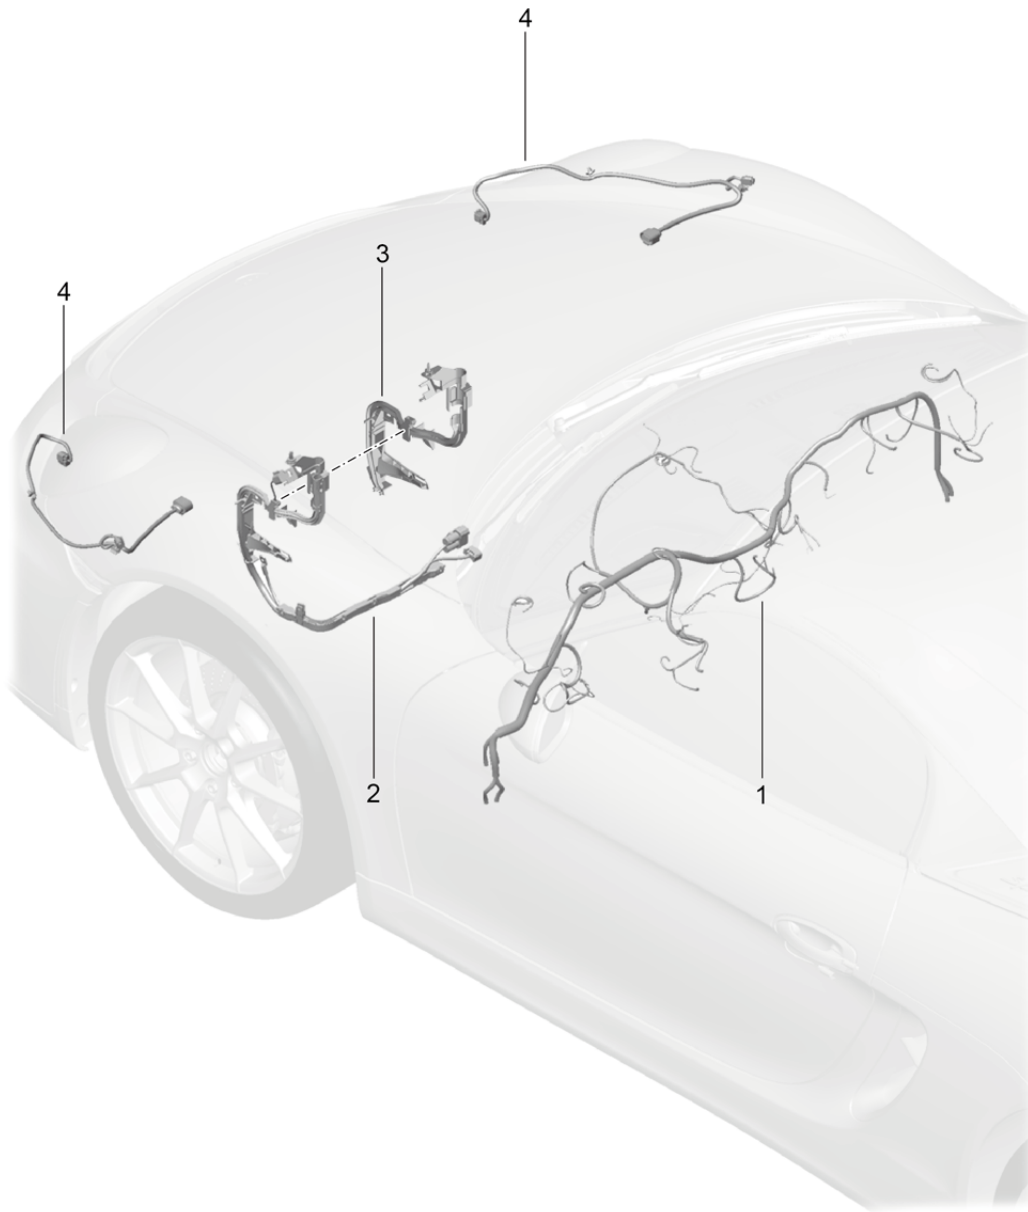

Model: 981SPY

Model life 2016>>2016

Model: 981SPY

Model life 2016>>2016

Pos	Part Number	Description	Remark	Qty	Model
1	991 612 902 00	Wiring looms dashboard Trim Cover Steering Front axle Wire set dashboard Vehicle Ident. No.	front	1	
2	991 612 830 03	Indicate Wire set Steering	lhd	1	PR:098
3	991 610 121 01	Bracket Wire set Steering		1	
4	981 612 593 03	Wire set Trim	front	2	
-		Wire set Rear axle see illustration:	902-020