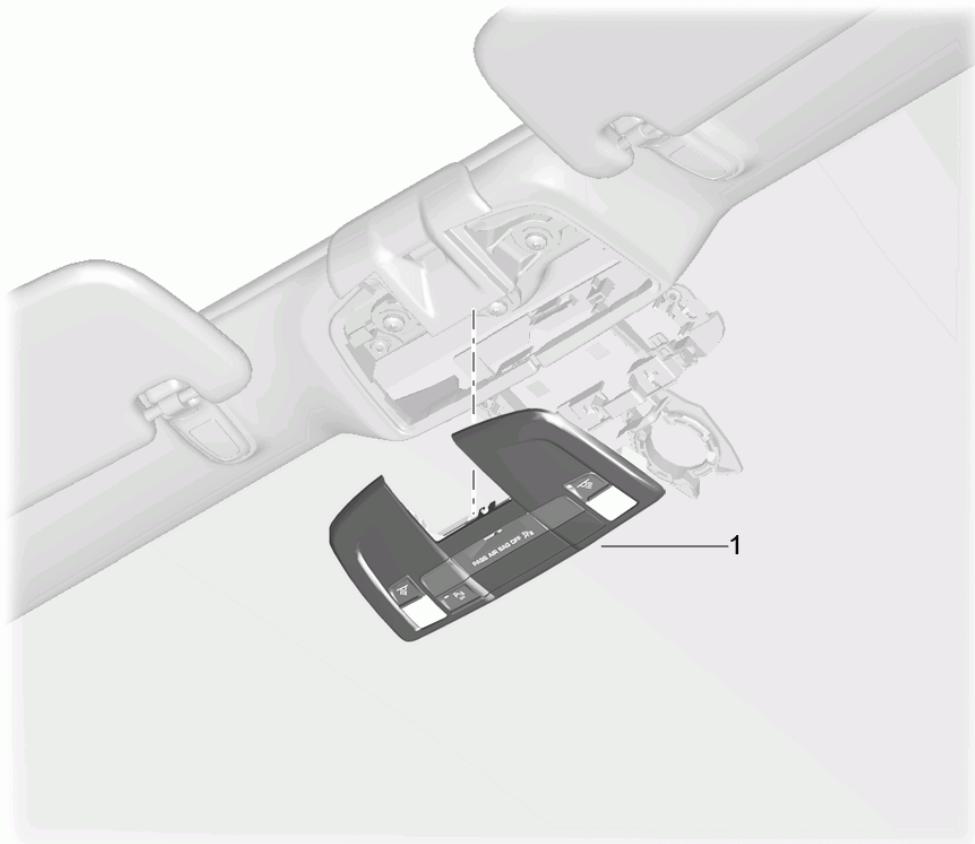

Model: 981SPY Model life 2016>>2016

Pos	Part Number	Description	Remark	Qty	Model
1	970 613 533 08	Switch Control panel Air conditioning switch for lighting		1	
2	970 613 533 08 DML 991 613 330 01	Matt Black/hi-gloss chrome Combined switch Hazard warning light sw. Central locking system		1	
3	991 613 330 01 A05 958 613 165 00	Matt black Switch Airbag		1	PR:899
4	997 652 104 00	clamping ring		3	
		with:			
5	970 652 105 00	Cover Socket		3	
6	991 653 201 17	Control panel Air conditioning		1	PR:573,-342
(6)	991 653 201 17 DML 981 653 201 16	Matt Black/hi-gloss chrome Control panel Air conditioning		1	PR:572,-342
(6)	981 653 201 16 DML 991 653 203 17	Matt Black/hi-gloss chrome Control panel Air conditioning		1	PR:342,573
(6)	991 653 203 17 DML 981 653 203 16	Matt Black/hi-gloss chrome Control panel Air conditioning		1	PR:342,572
(6)	981 653 203 16 DML 991 653 201 81	Matt Black/hi-gloss chrome Control panel Air conditioning		1	PR:574,-342
7	991 653 201 81 DML 991 653 243 00	Matt Black/hi-gloss chrome Sun sensor Air conditioning		1	PR:572,573
8	991 653 241 02	Temperature sensor	inner	1	PR:573
9	999 919 167 09	fillister hd. bolt 3,0 X 10,0		2	PR:572,573
10	991 613 251 00	Switch Electric parking brake		1	
11	991 613 251 00 1E0 991 613 151 02	Black Switch for electric window regulator Exterior mirror (drivers side)		1	PR:254,256, 257
12	991 613 151 02 DML 7PP 959 855 E	Matt Black/hi-gloss chrome Switch for electric window regulator (passenger side)		1	
13	7PP 959 855 E DML 991 613 961 07	Matt Black/hi-gloss chrome Combined switch Centre console repair set		1	
14	991 613 961 07 DML 970 652 101 00	Matt Black/hi-gloss chrome Cigarette lighter		1	PR:583
15	970 652 101 00 A05 7PP 919 341	Matt black Spring pin Headlight unit		1	PR:583
16	991 613 105 01 991 613 105 01 A05	Switch Cover Matt black	front and rear	1	

Model: 981SPY

Model life 2016>>2016