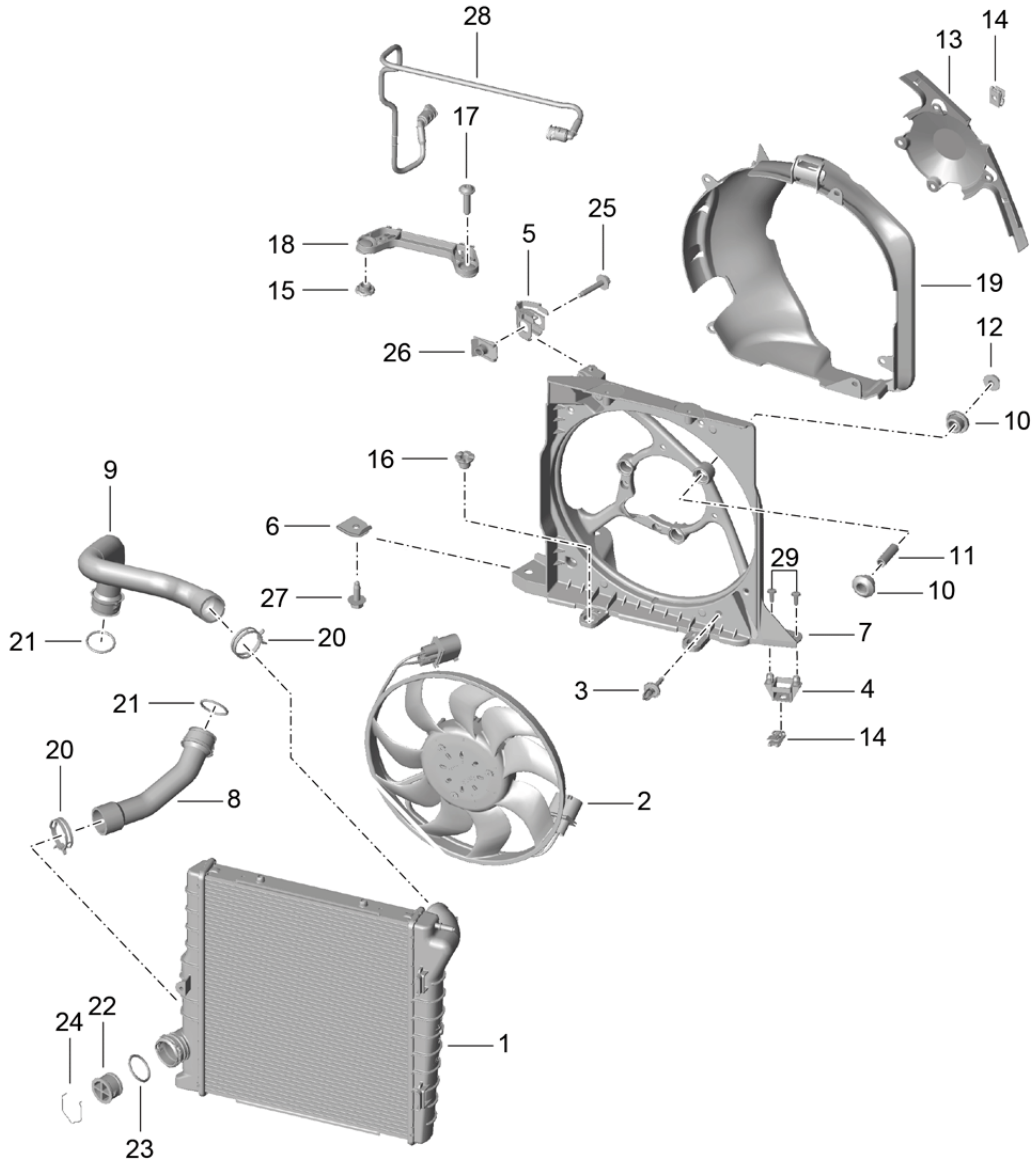

Model: 981SPY Model life 2016>>2016

Pos	Part Number	Description	Remark	Qty	Model
1	981 106 651 02	Water cooling 1 Coolant pipe Supply		1	
2	981 106 652 01	Coolant pipe Return line		1	
3	999 507 246 01	panel nut M 6		2	
4	991 106 551 01	Water hose		2	
5	999 512 667 09	Hose clamp B 44 X 12		4	
6	996 106 801 03	O-ring		4	
7	991 106 540 01	Bracket		1	
8	981 106 541 03	Bracket		1	
9	N 106 532 01	Hex collared bolt M 6 X 16		2	
10	900 378 141 01	Hexagon bolt M 6 X 35		2	
11	981 106 227 02	Breather line		1	
12	948 606 420 00	Temperature sensor		1	
13	991 106 751 03	Distributor tube		1	
14	991 106 752 03	Distributor tube		1	
15	991 106 512 02	Bracket		6	
16	997 106 802 01	Spring		6	
17	997 106 802 03	Spring		2	
18	991 106 525 02	Bracket		2	
19	991 106 413 03	Bracket		2	
20	991 106 711 02	Cross tube		1	
21	991 106 724 00	Water hose		1	
22	996 106 801 02	O-ring		2	
23	999 512 664 09	Hose clamp B 36 X 12		2	
24	991 106 527 02	Bracket		2	
25	991 106 720 02	Cross tube		1	
26	991 106 723 00	Water hose		1	
27	991 106 767 03	Breather line		1	
28	900 378 270 01	Hexagon bolt M 6 X 45		2	
29	900 378 173 01	Hexagon bolt M 6 X 20		2	
30	981 106 501 01	Water hose Supply		1	
31	981 106 502 01	Water hose Return line		1	
32	981 106 212 02	Water hose Supply		1	
33	999 507 795 09	panel nut ST 4,8		1	
34	981 106 682 04	Breather line	rear	1	
35	900 378 155 01	Hexagon bolt M 6 X 16		2	
36	900 387 264 01	Socket head bolt M 6 X 16		1	
36	N 105 464 03	Discontinued part Hexagon socket head bolt M 6 X 16		1	

Model: 981SPY

Model life 2016>>2016