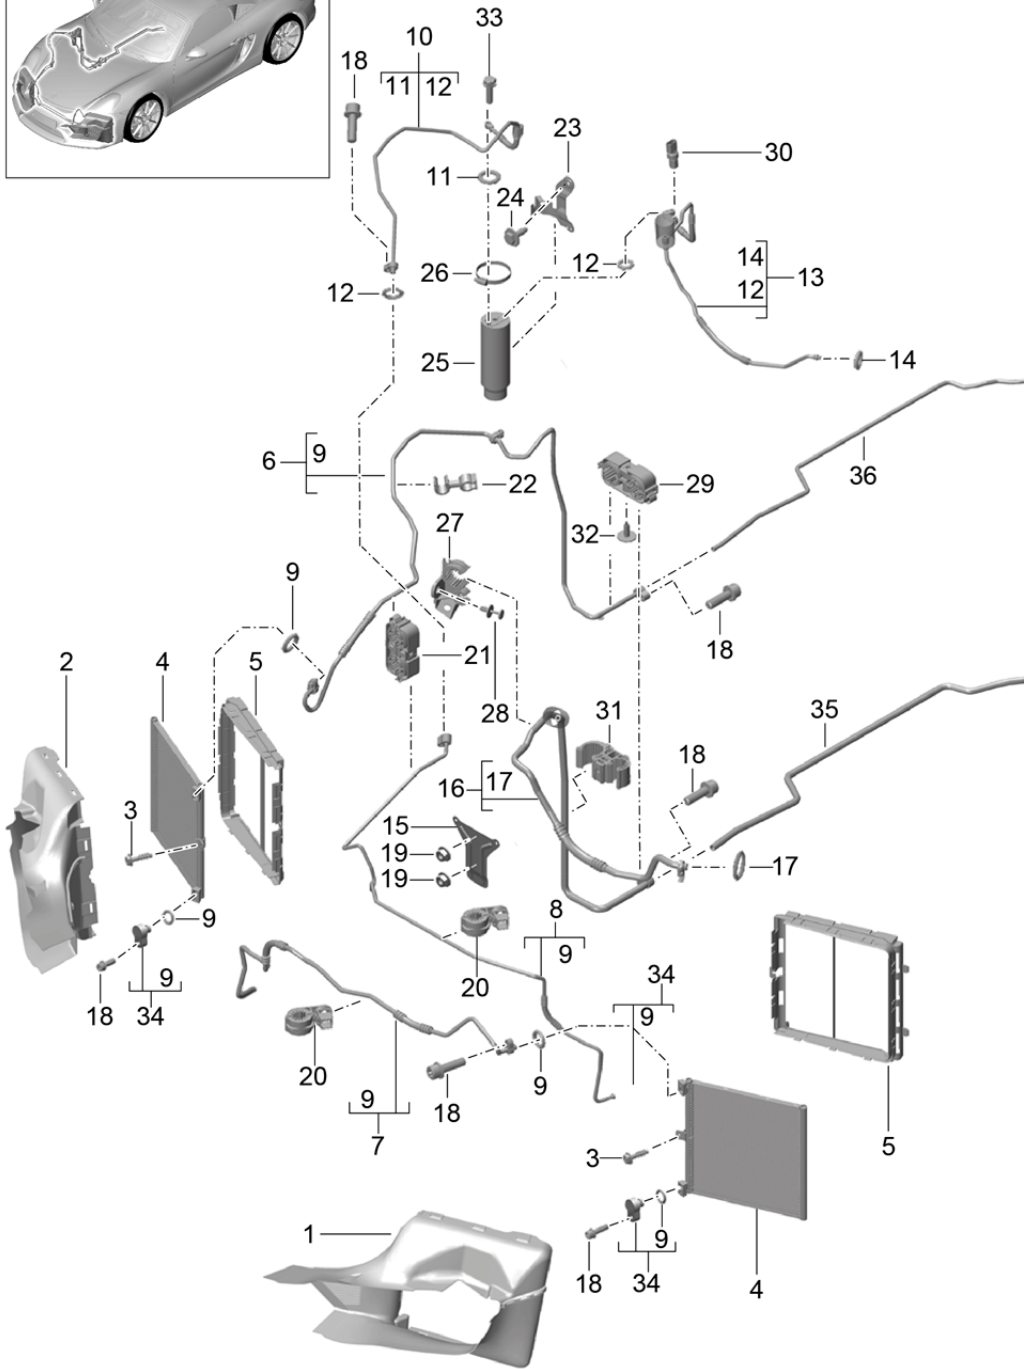

Model: 981SPY

Model life 2016>>2016

Model: 981SPY Model life 2016>>2016

Pos	Part Number	Description	Remark	Qty	Model
1	981 575 321 80	refrigerant circuit Air guide	front left side	1	
2	981 575 321 80 1E0 981 575 322 80	Black Air guide	right side	1	
3	981 575 322 80 1E0 999 919 133 09	Black Hexagon bolt 6,0X20,0		2	
4	991 573 111 02	Condenser		2	
5	991 573 711 02	Sealing frame		2	
6	991 573 094 02	Pressure line Underbody for Condenser	front	1	
7	981 573 103 81	Pressure line Between Condenser		1	
8	981 573 105 81	Pressure line Condenser Wheel housing	left	1	
9	999 707 557 41	O-ring		1	
10	991 573 108 01	Pressure line Drier for Expansion valve Wheel housing panel		1	
11	999 707 556 41	O-ring		1	
12	999 707 660 40	O-ring		1	
13	991 573 109 06	Pressure line Drier	lhd	1	PR:098,572, 573
14	999 707 652 40	O-ring		1	
15	981 573 303 00	Bracket for coolant line	front	1	
16	991 573 093 00	suction line Expansion valve for Underbody	lhd	1	PR:098
17	999 707 558 41	O-ring		1	
18	N 104 144 02	Socket head bolt with hexagon socket head M 8X28		5	
19	999 084 222 01	Hexagon nut M 6-S		2	
20	991 573 837 00	Bracket Refrigerant line Discontinued part		2	
21	991 573 841 00	Bracket		1	
22	999 507 969 40	Hose bracket 12,0/12,0		2	
23	991 573 451 01	bracket for drier		1	
24	900 075 510 01	Bolt with washer M6X20		1	
25	944 573 143 01	Drier		1	
26	999 512 349 01	Hose clamp A 50-70/ 9		1	
27	991 573 827 01	Bracket		2	
28	999 507 497 40	Spreader rivet 8,0X14,0		2	
29	991 573 843 00	Bracket		1	
30	955 613 137 02	Pressure sensor		1	
31	991 573 825 01	Bracket for coolant line		1