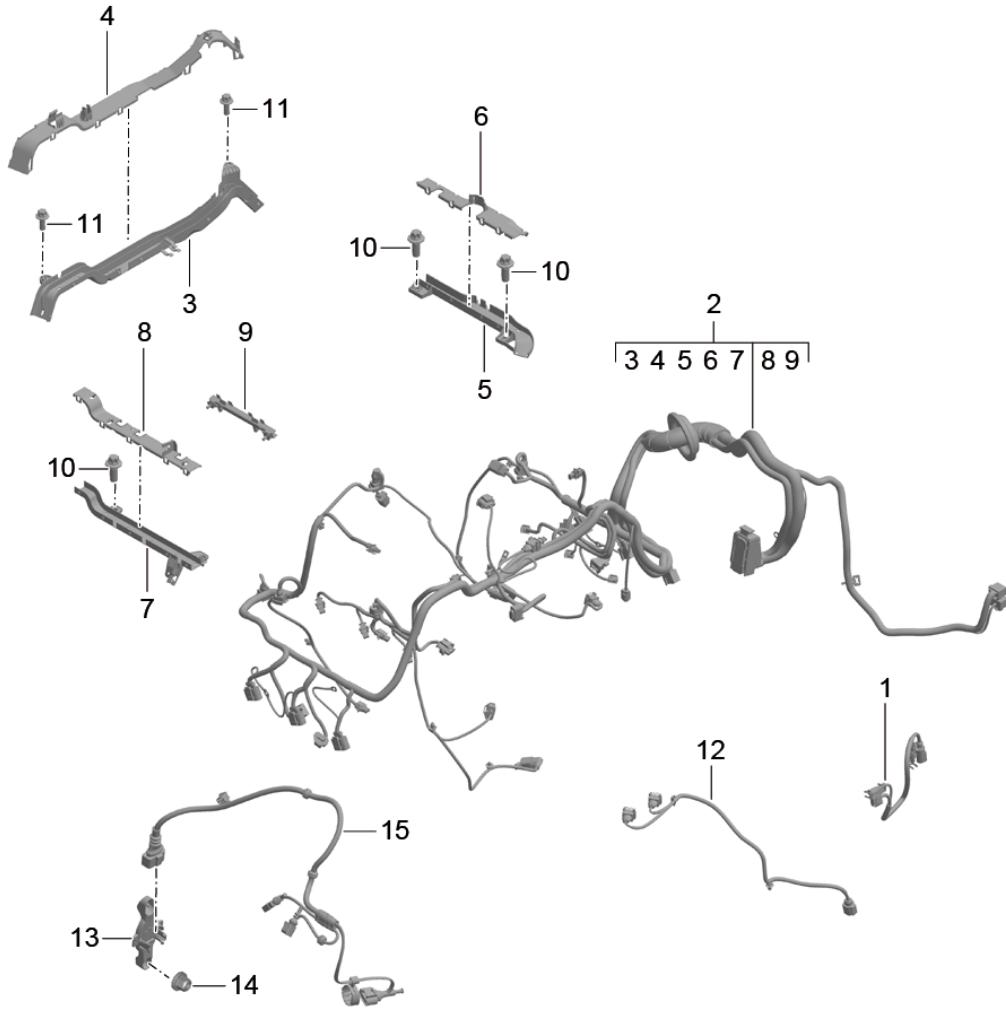

Model: 981SPY Model life 2016>>2016

Pos	Part Number	Description	Remark	Qty	Model
1	991 612 601 06	Wiring looms doors Centre console Glove box Control units doors Wire set Assembly frame Driver's door Engine Window regulator 2-pole	lhd	1	PR:098,441
1	991 612 603 06	Wire set Assembly frame Driver's door Engine Window regulator 2-pole	lhd	1	PR:098,490
1	991 612 602 06	Wire set Assembly frame Passenger's door Engine Window regulator 2-pole	lhd	1	PR:098,441
1	991 612 604 06	Wire set Assembly frame Passenger's door Engine Window regulator 2-pole	lhd	1	PR:098,490
2	991 612 681 06	Wire set door panel Driver's door		1	
(2)	991 612 674 06	Wire set door panel Passenger's door		1	
3	4H0 959 793 AC	Door control unit (drivers side)	front	1	
(3)	4H0 959 792 S	Door control unit (passenger side)	front	1	
4	991 612 757 01	Wire set Centre console		1	
5	991 612 701 00	Wire set Glove box		1	

Model: 981SPY

Model life 2016>>2016