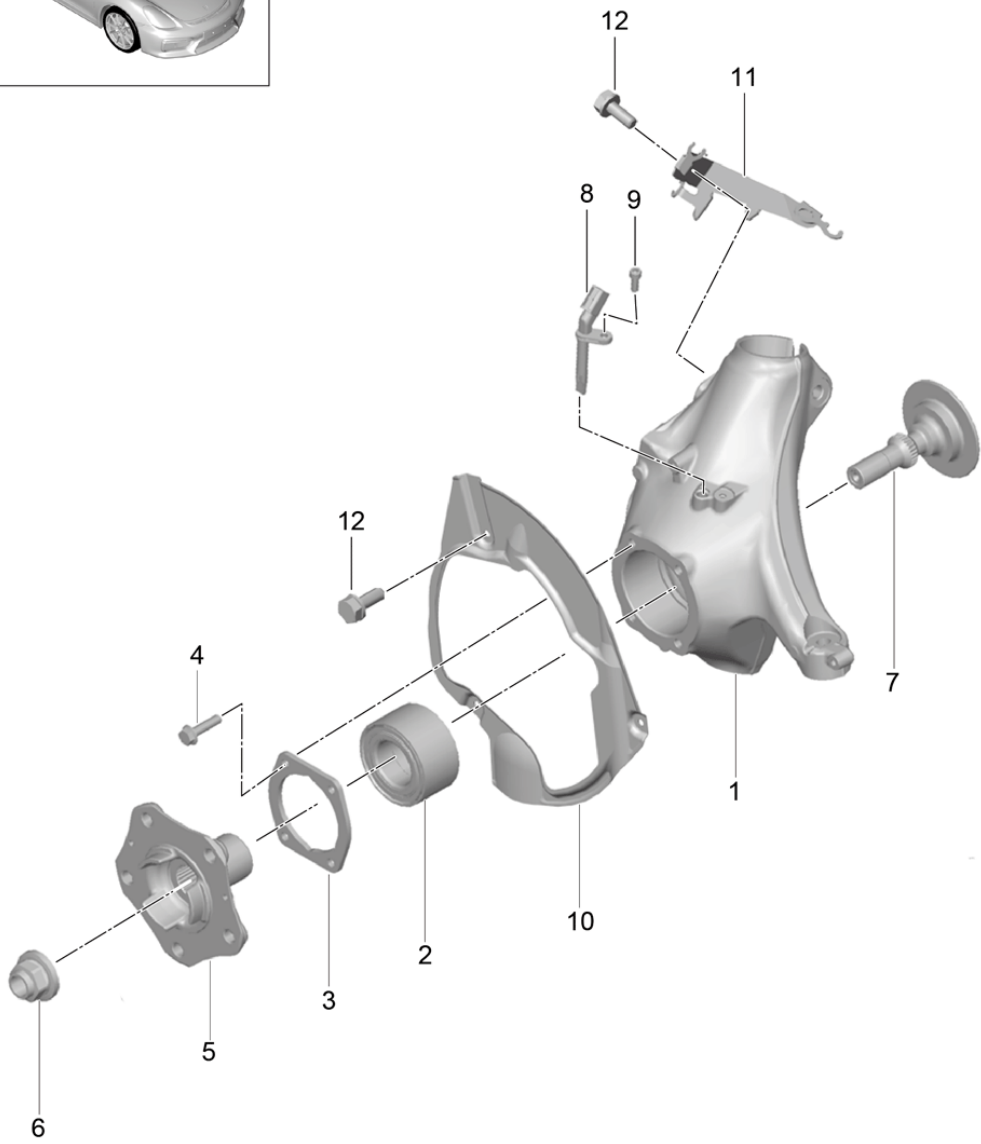

Model: 981SPY

Model life 2016>>2016

Model: 981SPY Model life 2016>>2016

Pos	Part Number	Description	Remark	Qty	Model
1	991 341 157 05	Wheel carrier			
(1)	991 341 158 05	Wheel hub			
2	999 053 054 06	Wheel carrier	left	1	
3	986 331 661 20	Wheel carrier	right	1	
4	999 217 042 03	angular ball bearing		2	
5	991 341 605 03	Cover		2	
6	999 217 042 03	Hexagon bolt		8	
		M 8 X 35			
7	991 341 605 03	Wheel hub		2	
8	WHT 007 021	hex. nut, self-locking with washer		2	
		M22 X 1,5			
9	997 341 131 00	retaining bolt		2	
10	991 606 407 01	speed sensor		2	
11	900 067 117 04	Socket head bolt		2	
		M 6 X 16			
12	981 351 801 00	Cover plate	left	1	PR:-450
(10)	981 351 802 00	Cover plate	right	1	PR:-450
(10)	991 351 801 01	Cover plate	left	1	PR:450
(10)	991 351 802 01	Cover plate	right	1	PR:450
13	991 355 501 01	Bracket	left	1	
(11)	991 355 502 01	Bracket	right	1	
14	999 217 116 01	Hexagon bolt		8	
		M6 X 16