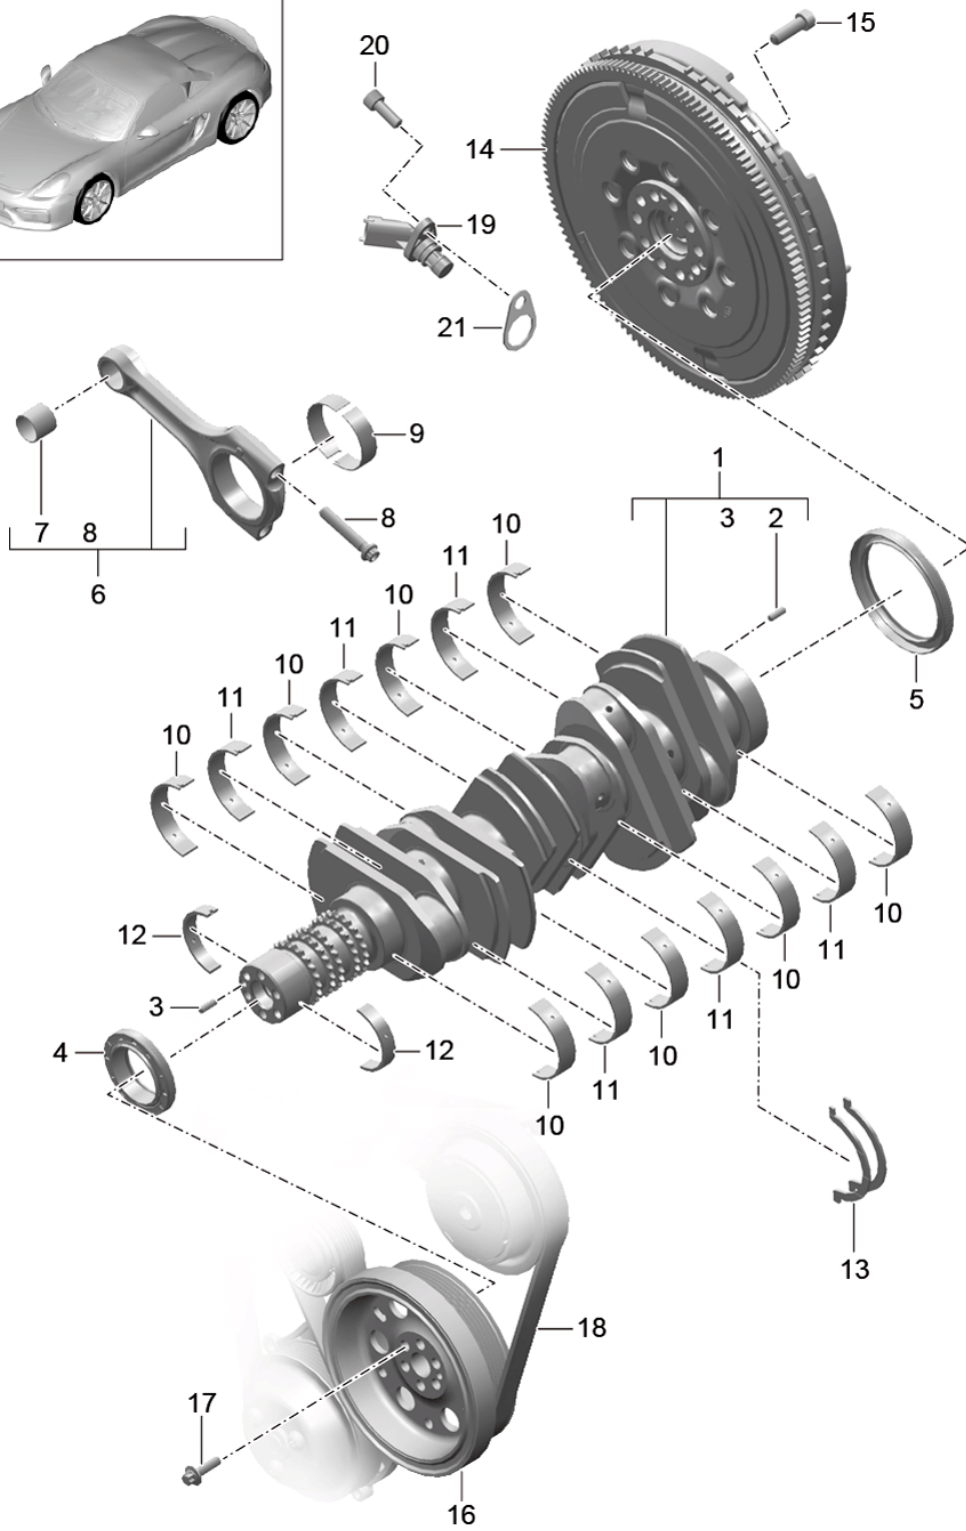

Model: 981SPY

Model life 2016>>2016

Model: 981SPY Model life 2016>>2016

Pos	Part Number	Description	Remark	Qty	Model
1	9A1 102 077 20	Crankshaft		1	
2	900 095 031 00	Spring pin 6,0 X 16,0		1	
3	900 302 016 00	Cylinder pin 6,0 X 16,0		1	
4	9A1 101 222 02	Shaft oil seal 52,5 X 9		1	
5	997 101 212 01	Shaft oil seal 85 X 105 X 11		1	
6	9A1 103 914 02	Connecting rod Set comprising: Connecting rods		1	
7	9A1 103 122 02	bush - connecting rod D = 22		6	
8	9A1 103 115 02	bolt - connecting rod M 10 X 1,25 X 51		12	
9	9A1 103 053 03	connecting rod bearing shell Identification: >> >> red		12	
(9)	9A1 103 053 04	connecting rod bearing shell Identification: >> >> yellow		12	
(9)	9A1 103 053 05	connecting rod bearing shell Identification: >> >> blue		12	
10	9A1 101 064 00	crankshaft bearing Identification: >> >> red		8	
(10)	9A1 101 064 01	crankshaft bearing Identification: >> >> yellow		8	
(10)	9A1 101 064 02	crankshaft bearing Identification: >> >> blue		8	
11	9A1 101 063 00	crankshaft bearing with: Partial-groove Identification: >> >> red		6	
(11)	9A1 101 063 01	crankshaft bearing with: Partial-groove Identification: >> >> yellow		6	
(11)	9A1 101 063 02	crankshaft bearing with: Partial-groove Identification: >> >> blue		6	
12	9A1 101 052 03	crankshaft bearing Identification: >> >> red		2	
(12)	9A1 101 052 04	crankshaft bearing Identification: >> >> yellow		2	
(12)	9A1 101 052 05	crankshaft bearing Identification: >> >> blue		2	
13	996 101 132 00	thrust washer D = 63		2	
14	981 114 012 80	Dual-mass flywheel		1