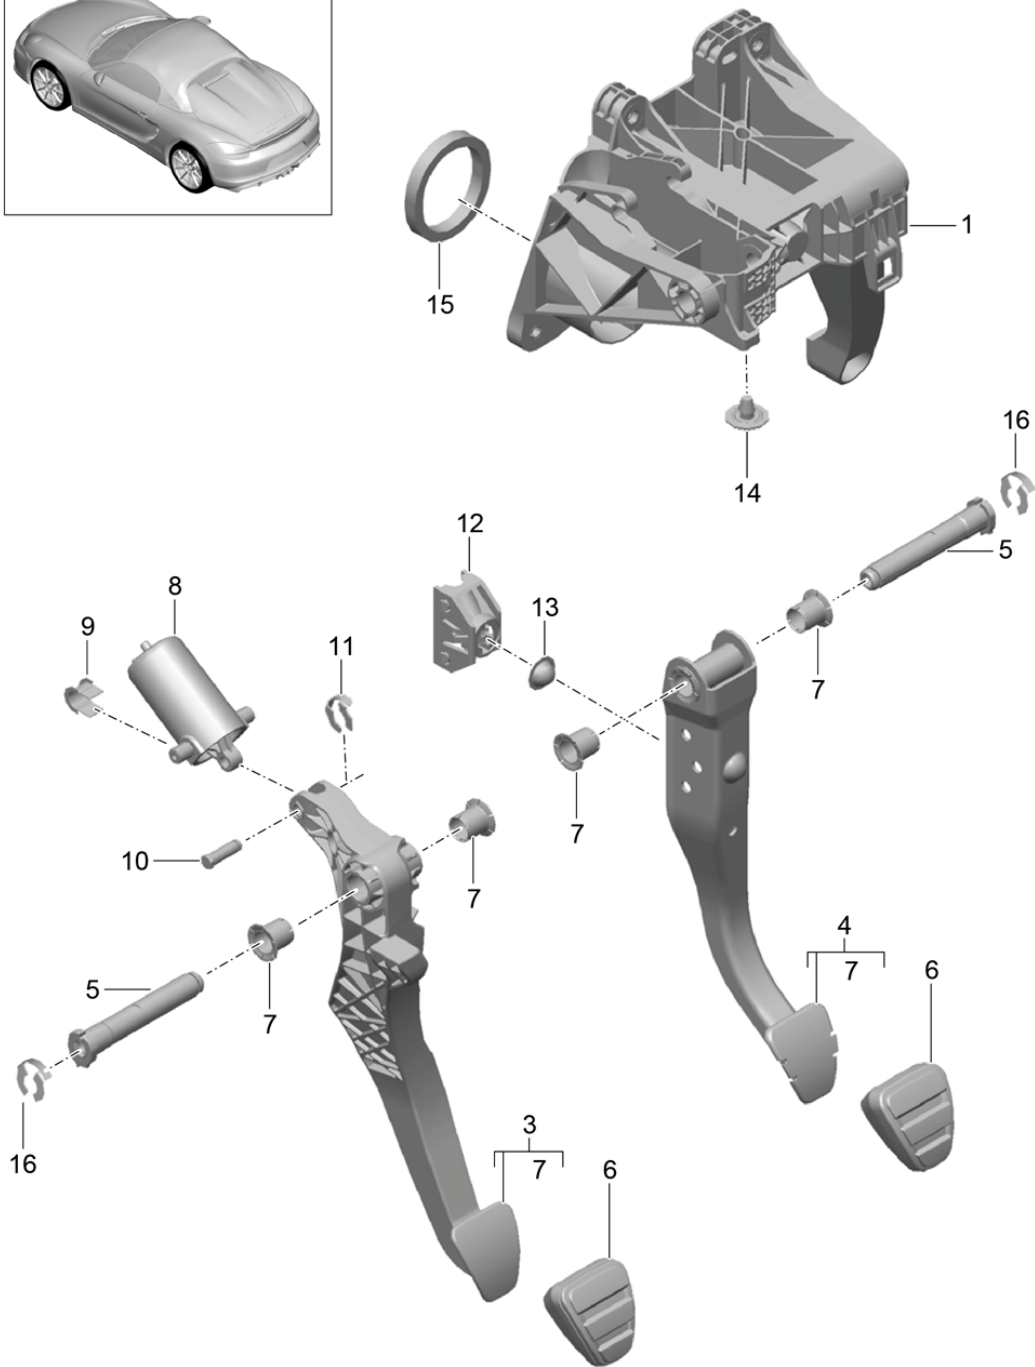

Model: 981SPY Model life 2016>>2016

Pos	Part Number	Description	Remark	Qty	Model
		Transmission control Manual gearbox			PR:480
1	981 424 010 20	ball housing - gearshift lever		1	
2	999 919 281 01	fillister hd. bolt 5 X 30		4	
3	981 424 041 01	cable for shift mechanism		1	
4	981 424 075 20	Transmission control gearstick knob		1	PR: -XHH, -XLM, -XYC
	981 424 075 20 8YR	Black	-11,21,24,58, 67,79		
(4)	981 424 980 20	gearstick knob (alcantara)		1	PR:XLM
	981 424 980 20 2W0	Black	-11,21,24,58, 67,79		
(4)	981 424 980 23	gearstick knob Carbon		1	PR:XHH
	981 424 980 23 8YR	Black	-11,21,24		
	981 424 980 23 DSY	Black/Carmine Red	-67		
	981 424 980 23 DRQ	Black/Racing Yellow	-58		
	981 424 980 23 DSZ	black/silver	-79		
(4)	981 424 980 25	gearstick knob aluminium		1	PR:XYC
	981 424 980 25 8YR	Black	-11,21,24		
	981 424 980 25 DSY	Black/Carmine Red	-67		
	981 424 980 25 DRQ	Black/Racing Yellow	-58		
	981 424 980 25 DSZ	black/silver	-79		
5	991 424 163 00	Bracket		12	
6	999 084 629 01	Hexagon nut M 6 - SB		2	
7	991 424 145 00	Securing element for Cable Adjustable		1	
8	991 424 147 00	Securing element for Cable Adjustable		1	
9	000 043 205 93	grease 1 100-gramme tube		X	
10	987 424 037 00	relay lever		1	
11	981 424 023 00	lever		1	
12	987 424 131 10	toggle lever		1	
13	981 424 035 00	connecting rod		1	
14	900 385 006 01	Torx screw BM 8 X 35		1	
15	981 424 065 02	Bracket		1	
16	981 424 066 01	Bracket		1	

Model: 981SPY

Model life 2016>>2016