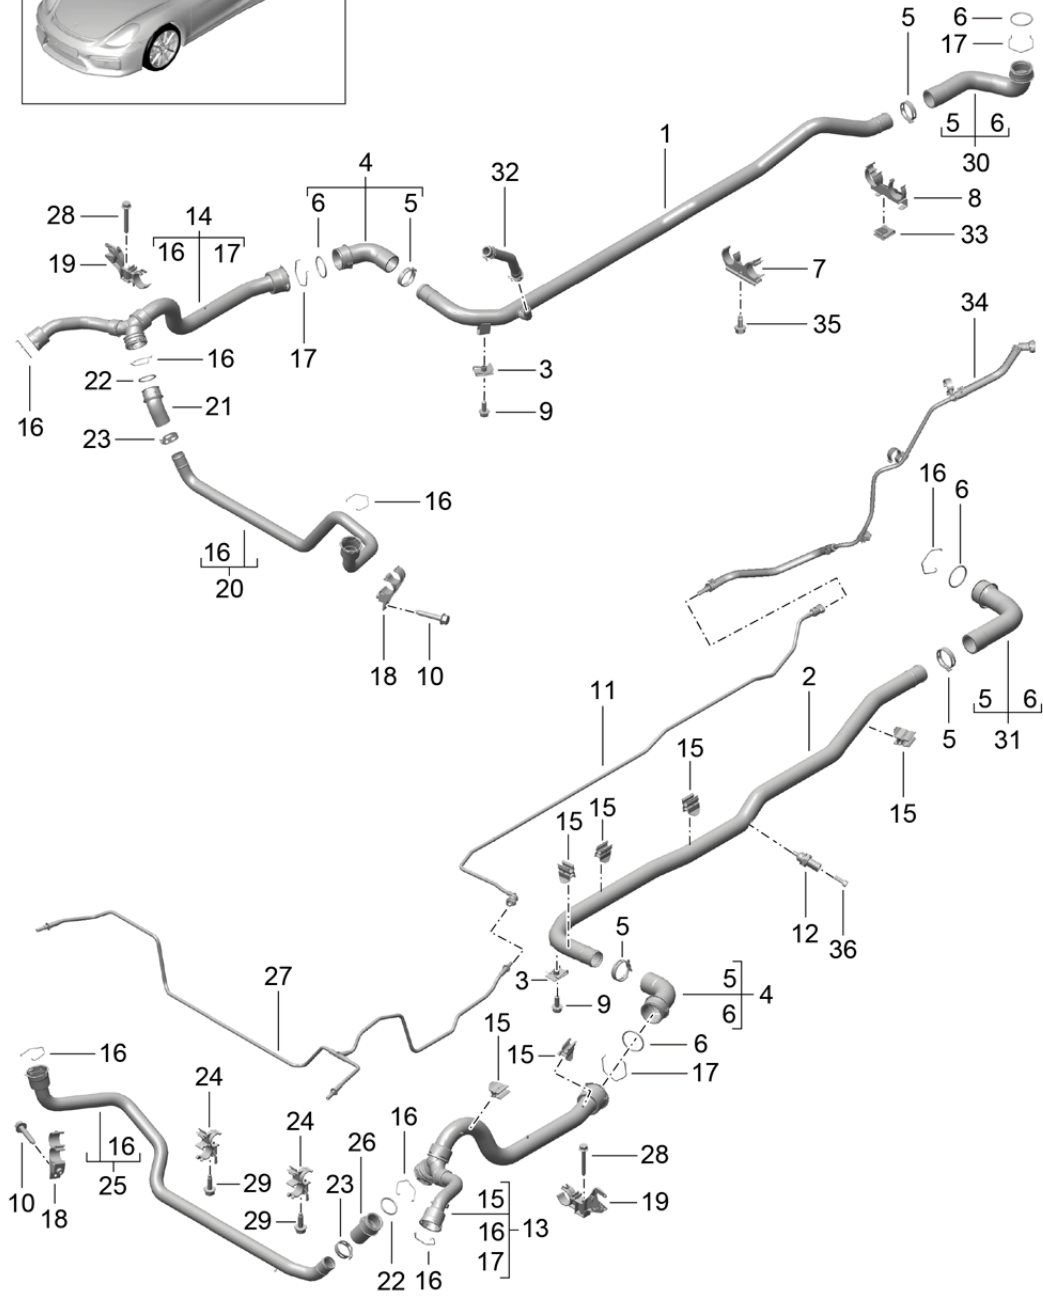

Model: 981SPY

Model life 2016>>2016

Model: 981SPY Model life 2016>>2016

Pos	Part Number	Description	Remark	Qty	Model
1	981 106 651 02	Water cooling 1 Coolant pipe Supply		1	
2	981 106 652 01	Coolant pipe Return line		1	
3	999 507 246 01	panel nut M 6		2	
4	991 106 551 01	Water hose		2	
5	999 512 667 09	Hose clamp B 44 X 12		4	
6	996 106 801 03	O-ring		4	
7	991 106 540 01	Bracket		1	
8	981 106 541 03	Bracket		1	
9	N 106 532 01	Hex collared bolt M 6 X 16		2	
10	900 378 141 01	Hexagon bolt M 6 X 35		2	
11	981 106 227 02	Breather line		1	
12	948 606 420 00	Temperature sensor		1	
13	991 106 751 03	Distributor tube		1	
14	991 106 752 03	Distributor tube		1	
15	991 106 512 02	Bracket		6	
16	997 106 802 01	Spring		6	
17	997 106 802 03	Spring		2	
18	991 106 525 02	Bracket		2	
19	991 106 413 03	Bracket		2	
20	991 106 711 02	Cross tube		1	
21	991 106 724 00	Water hose		1	
22	996 106 801 02	O-ring		2	
23	999 512 664 09	Hose clamp B 36 X 12		2	
24	991 106 527 02	Bracket		2	
25	991 106 720 02	Cross tube		1	
26	991 106 723 00	Water hose		1	
27	991 106 767 03	Breather line		1	
28	900 378 270 01	Hexagon bolt M 6 X 45		2	
29	900 378 173 01	Hexagon bolt M 6 X 20		2	
30	981 106 501 01	Water hose Supply		1	
31	981 106 502 01	Water hose Return line		1	
32	981 106 212 02	Water hose Supply		1	
33	999 507 795 09	panel nut ST 4,8		1	
34	981 106 682 04	Breather line	rear	1	
35	900 378 155 01	Hexagon bolt M 6 X 16		2	
36	900 387 264 01	Socket head bolt M 6 X 16		1	
36	N 105 464 03	Discontinued part Hexagon socket head bolt M 6 X 16		1