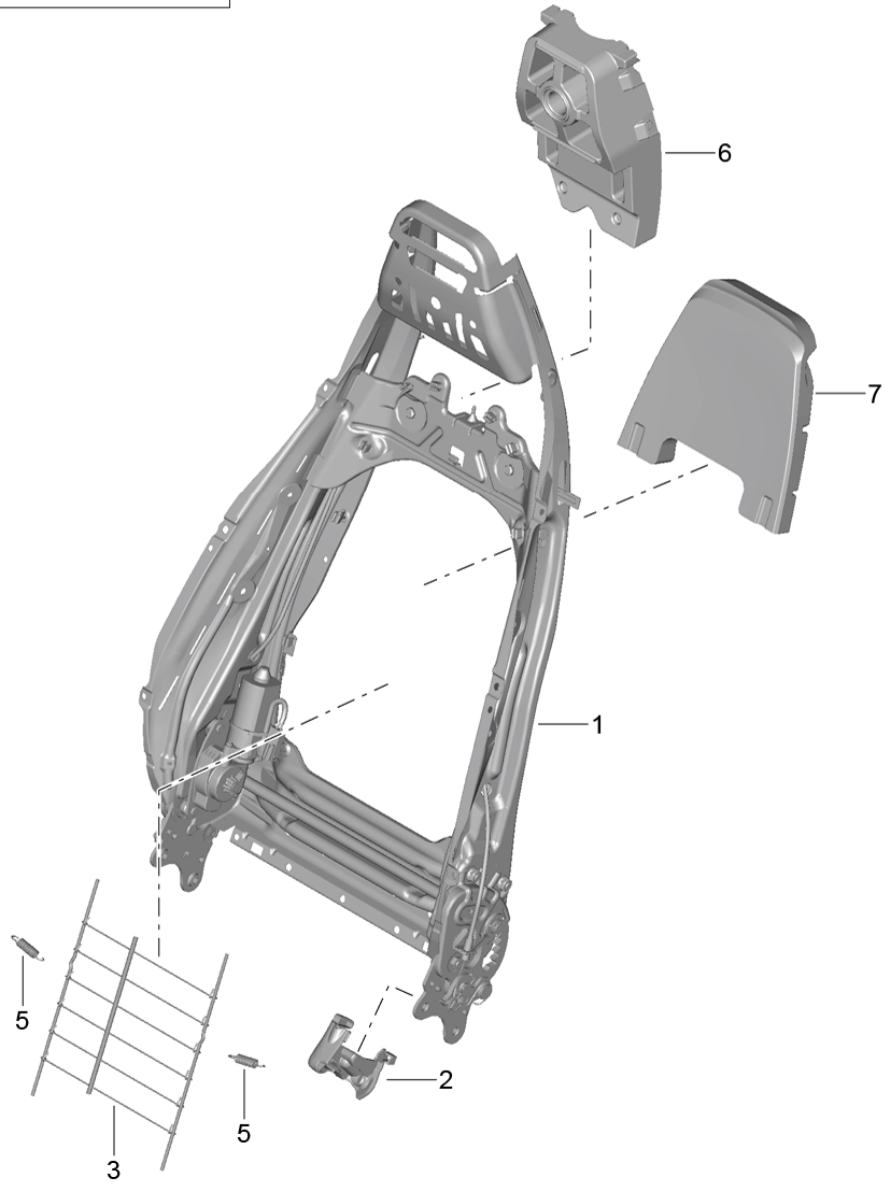

Model: 981SPY

Model life 2016>>2016

Model: 981SPY Model life 2016>>2016

Pos	Part Number	Description	Remark	Qty	Model
1	9P1 881 045 F	Backrest frame Sports seat Plus Accessories backrest frame Sport version		1	PR:323,324
(1)	9P1 881 045 E	backrest frame Sport version		1	PR:317,318
		with:			
2	991 521 335 01	Memory Cover panel Mounting component Sport version	left inner	1	PR:323
(2)	991 521 335 01 D20	silver grey metallic			
	991 521 336 01	Cover panel Mounting component Sport version	right inner	1	PR:324
	991 521 336 01 D20	silver grey metallic			
3	991 521 855 00	Grille		1	
5	991 521 893 00	Backrest frame tension spring Grille	left a. right	1	
6	991 521 887 02	Backrest frame Foam part Head restraint Backrest frame Sport version		1	PR:317,318, 323,324
7	991 521 897 01	Foam part backrest Backrest frame Sport version		1	PR:317,318, 323,324