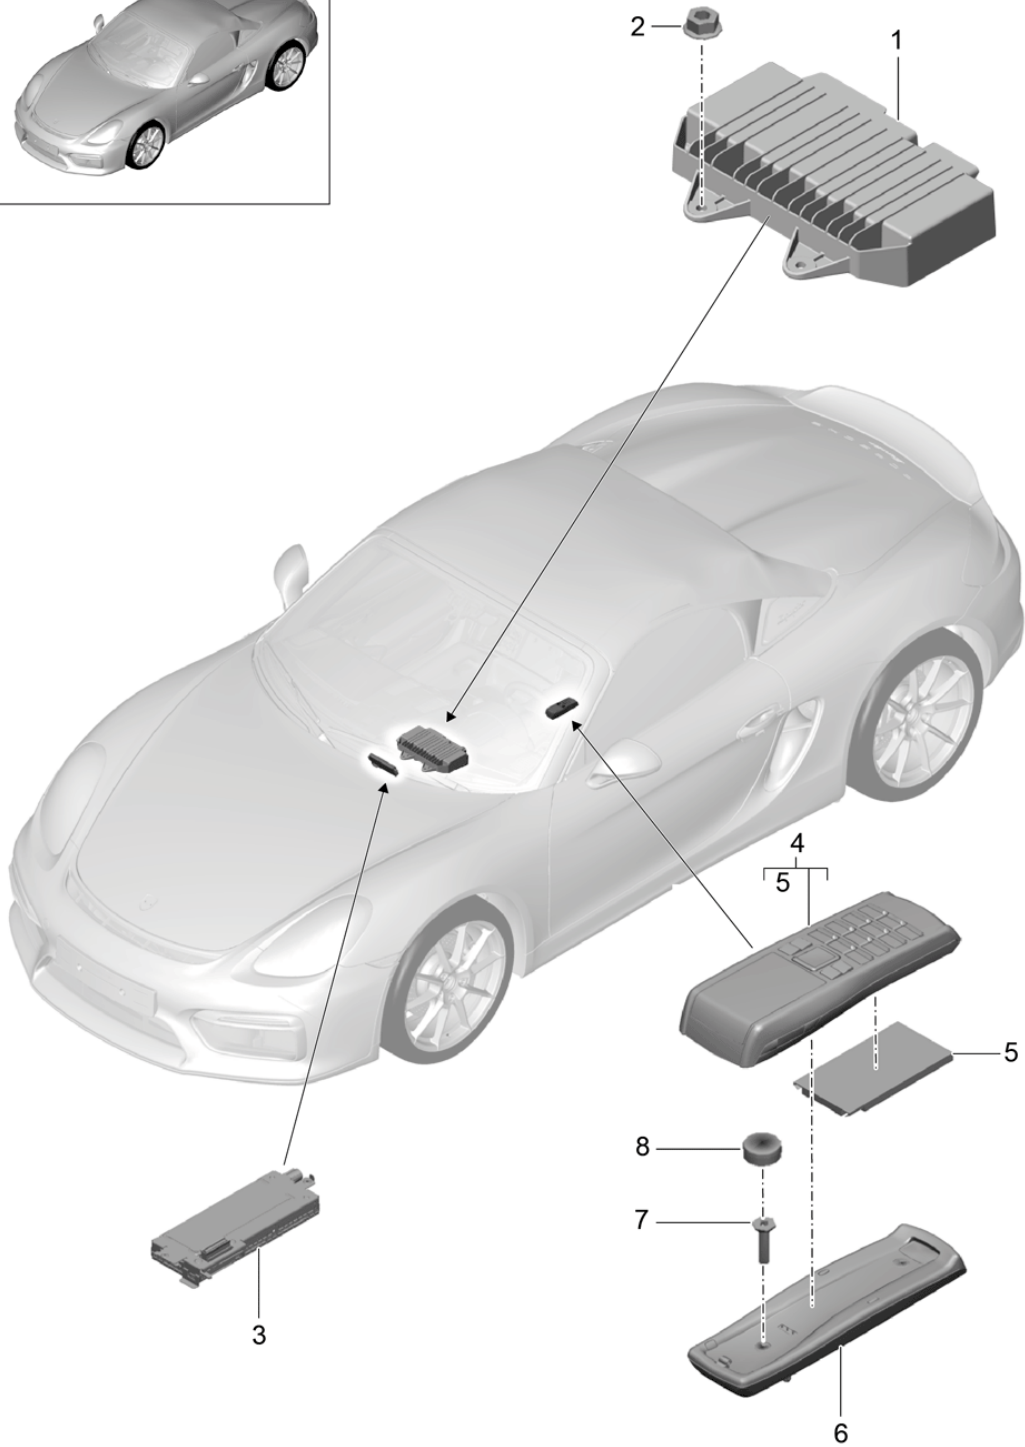

Model: 981SPY

Model life 2016>>2016

Model: 981SPY Model life 2016>>2016

Pos	Part Number	Description	Remark	Qty	Model
		Amplifiers Telephone			
1	981 645 442 03	Amplifiers		1	PR:490
1	7PP 035 223 AA	Amplifiers		1	PR:680,-675
1	991 645 443 02	Amplifiers		1	PR:682
2	999 084 638 01	Hexagon nut M 6		3	
3	7PP 035 730 C	Control unit for telephone microphone		1	PR:666
-		see illustration:	911-000		
4	7PP 035 725 C	Telephone controls/receiver		1	PR:669
5	997 646 916 00	Battery		1	PR:669
6	955 646 214 00	Support for cellphone receiver		1	PR:669
7	999 919 230 00	countersunk bolt 3,0 X 10		2	PR:669
8	955 646 311 00	Bungs		2	PR:669