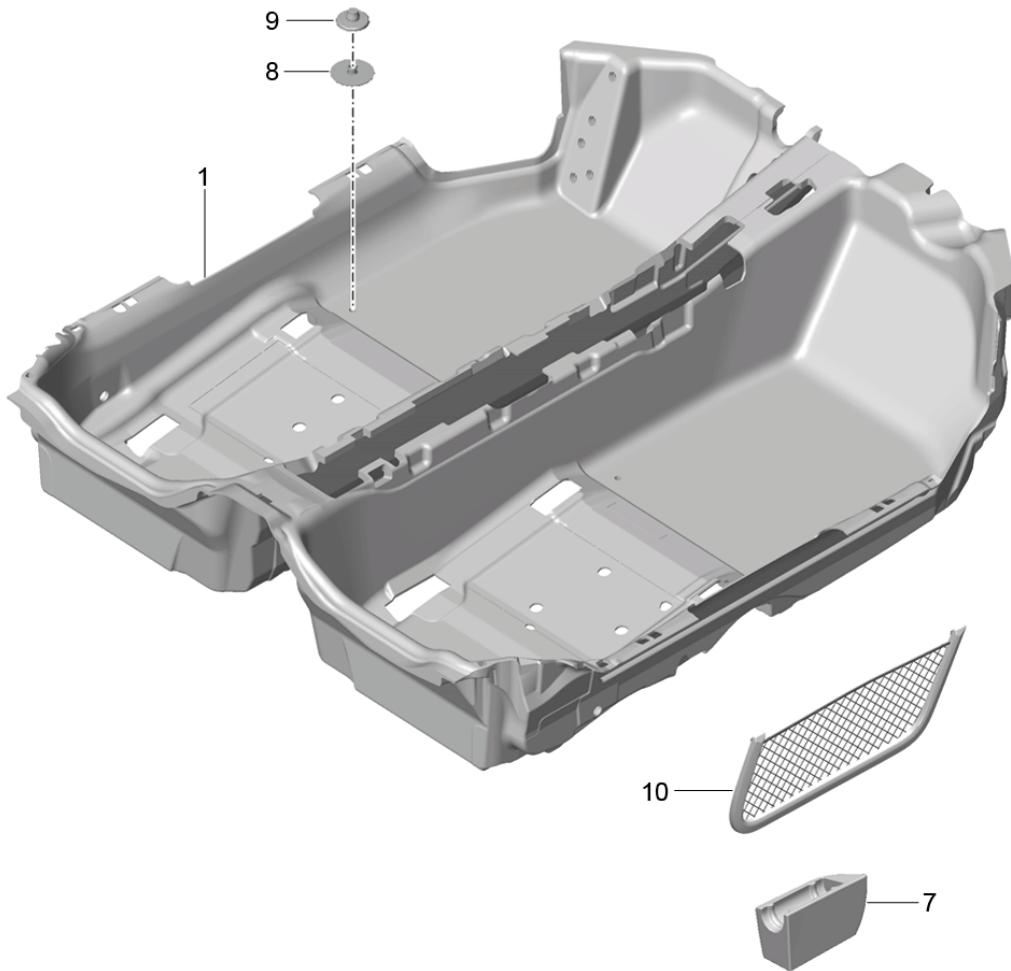

Model: 981SPY Model life 2016>>2016

Pos	Part Number	Description	Remark	Qty	Model
(1)	981 551 053 04	Luggage compartment Carpet Trim	rear	1	PR:553
2	981 551 053 04 A31 981 551 147 00	Luggage compartment Black Carpet Support		1	
3	999 049 032 40	Hexagon plastic collar nut		2	
4	981 551 765 00	shelf Carpet	left	1	
5	981 551 766 01	Luggage compartment shelf Carpet	right	1	
6	981 551 764 02	Luggage compartment shelf Carpet	center	1	
7	981 551 753 01	Luggage compartment Support	left	1	
8	981 551 754 03	Support	right	1	PR:140
9	981 551 251 02	cover - lock Luggage compartment		1	
10	981 551 251 02 1E0 981 551 377 02	Black Assembly frame Service Cup	left	1	
11	981 551 378 02	Assembly frame Service Cup	right	1	
12	999 049 033 40	Plastic nut T6/16,0		2	
14	981 551 381 01	Cover Service Cup	left	1	
15	981 551 381 01 1E0 981 551 382 01	Black Cover Service Cup	right	1	
16	981 551 382 01 1E0 997 504 087 00	Black Emergency operation Luggage compartment	rear	1	PR:553
17	999 507 681 01	Clip		2	
18	999 507 130 01	U-clip		3	

Model: 981SPY

Model life 2016>>2016