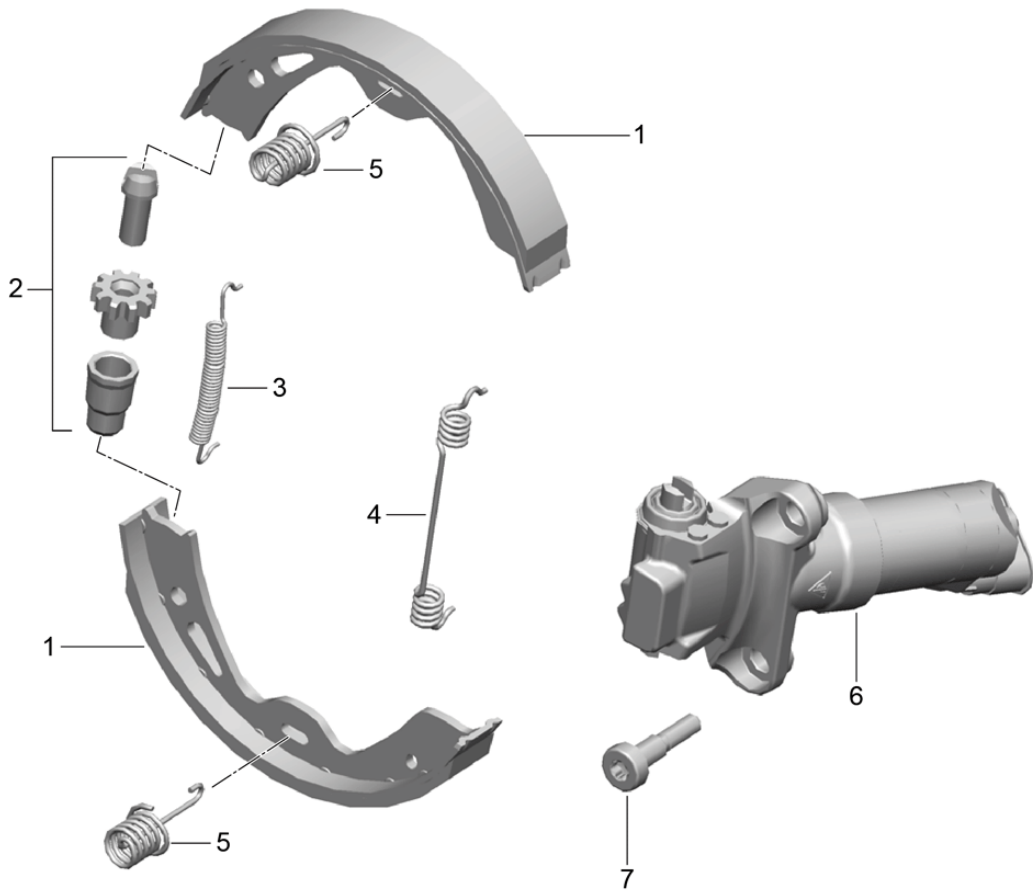

Model: 981SPY

Model life 2016>>2016

Model: 981SPY Model life 2016>>2016

Pos	Part Number	Description	Remark	Qty	Model
1	298 698 533	Parking brake Brake shoe repair set comprising: Brake shoe		1	
		also use:		4	
1	971 698 533	Fasteners D >> - 13.05.2016 Brake shoe repair set comprising: Brake shoe		1	
		also use:		4	
2	298 609 723	Fasteners D - 16.05.2016>> adjustment screw		2	
3	298 609 717	tension spring		2	
4	298 609 715	tension spring		2	
5	298 609 583	Pressure spring		4	
6	298 609 404	Servomotor	left	1	
(6)	298 609 403	Servomotor	right	1	
7	999 073 452 01	Screw M 8 X 38		4	