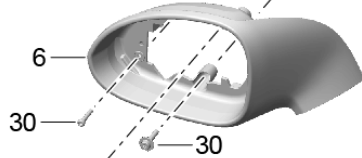

Model: 981SPY

Model life 2016>>2016