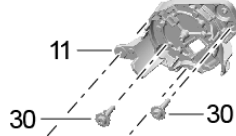

Model: 981SPY

Model life 2016>>2016