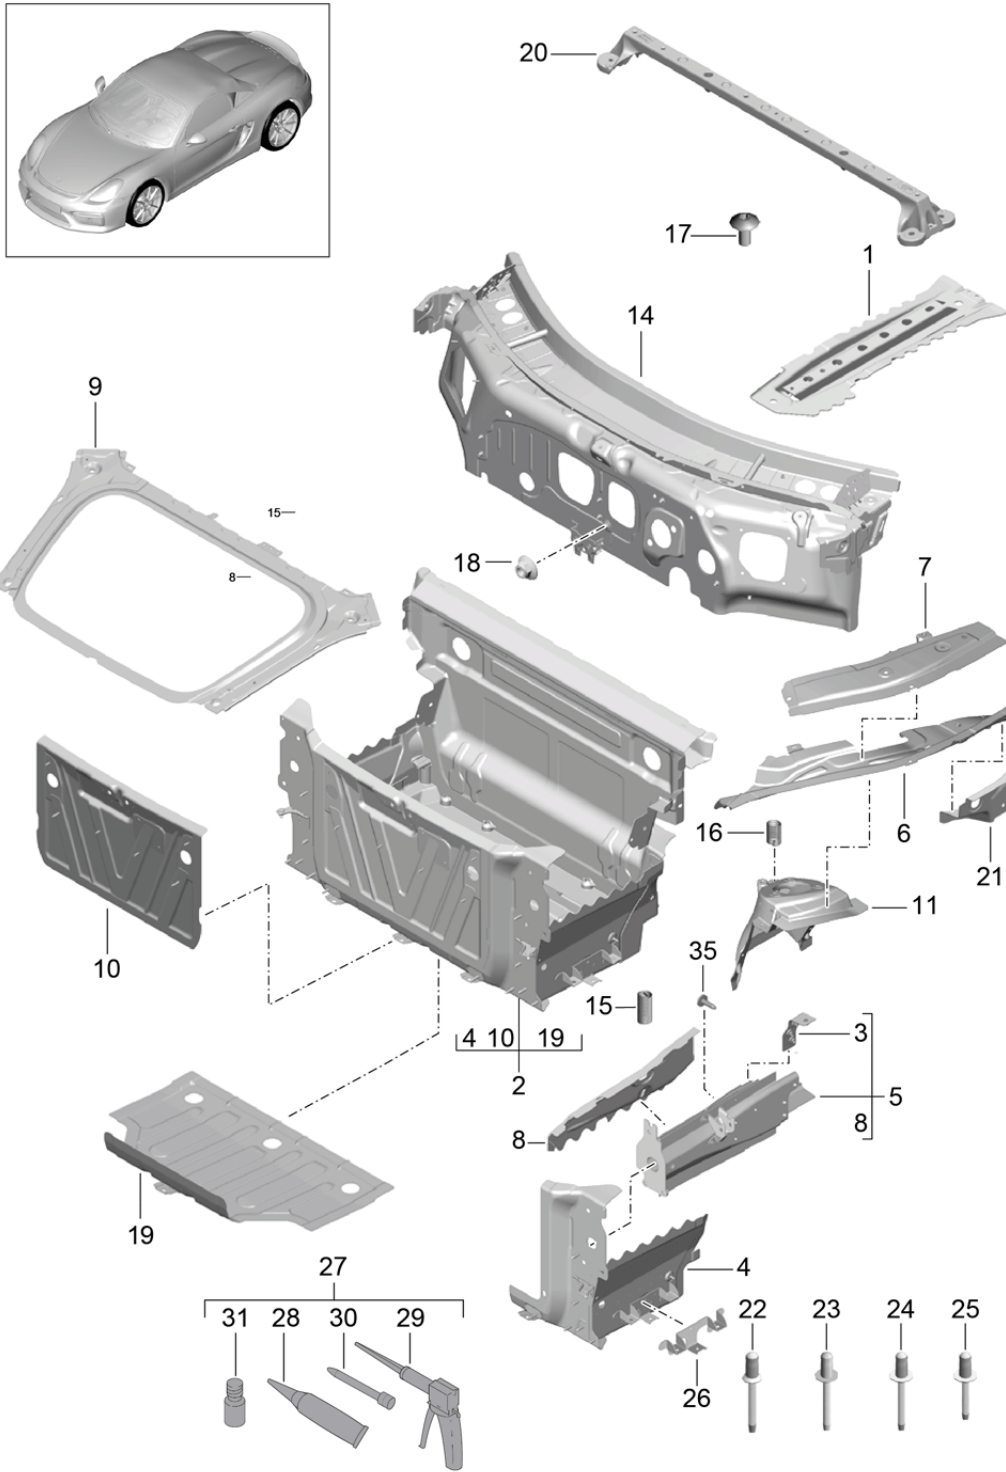

Model: 981SPY

Model life 2016>>2016

Model: 981SPY Model life 2016>>2016

Pos	Part Number	Description	Remark	Qty	Model
1	991 501 125 00	Front end Individual parts Cross panel	left rear	1	
1	991 501 125 00 GRV 991 501 126 00	primed Cross panel	right rear	1	
2	991 501 126 00 GRV 991 501 201 00 991 501 201 00 GRV	primed Luggage compartment liner primed		1	
3	991 501 909 00 991 501 909 00 GRV	Adapter Carrier primed Together with POSITION 5	also use: 000 043 206 30 left inner	1	
(3)	991 501 910 00 991 501 910 00 GRV	Adapter Carrier primed Together with POSITION 5	right inner	1	
4	991 501 911 00 991 501 911 00 GRV	Side part Luggage compartment primed	left also use: 000 043 206 30	1	
(4)	991 501 912 00 991 501 912 00 GRV	Side part Luggage compartment primed	right also use: 000 043 206 30	1	
5	991 501 913 01 991 501 913 01 GRV	Carrier Sub-part primed	left also use: 000 043 206 30	1	
(5)	991 501 914 01 991 501 914 01 GRV	Carrier Sub-part primed	right also use: 000 043 206 30	1	
6	991 501 387 00 991 501 387 00 GRV	Side member primed	left upper outer	1	
(6)	991 501 388 00 991 501 388 00 GRV	Side member primed	right upper outer	1	
7	991 501 397 00 991 501 397 00 GRV	Side member primed	left upper	1	
(7)	991 501 398 00 991 501 398 00 GRV	Side member primed	right upper	1	
8	991 501 535 01 991 501 535 01 GRV	Side plate for wheel arch primed	left	1	
(8)	991 501 536 01 991 501 536 01 GRV	Side plate for wheel arch primed	right	1	
9	991 501 231 02 991 501 231 02 GRV	Sealing frame Luggage compartment primed		1	
10	991 501 431 02 991 501 431 02 GRV	Cross panel Of primed	also use: 000 043 206 30 also use: 000 043 206 30	1	