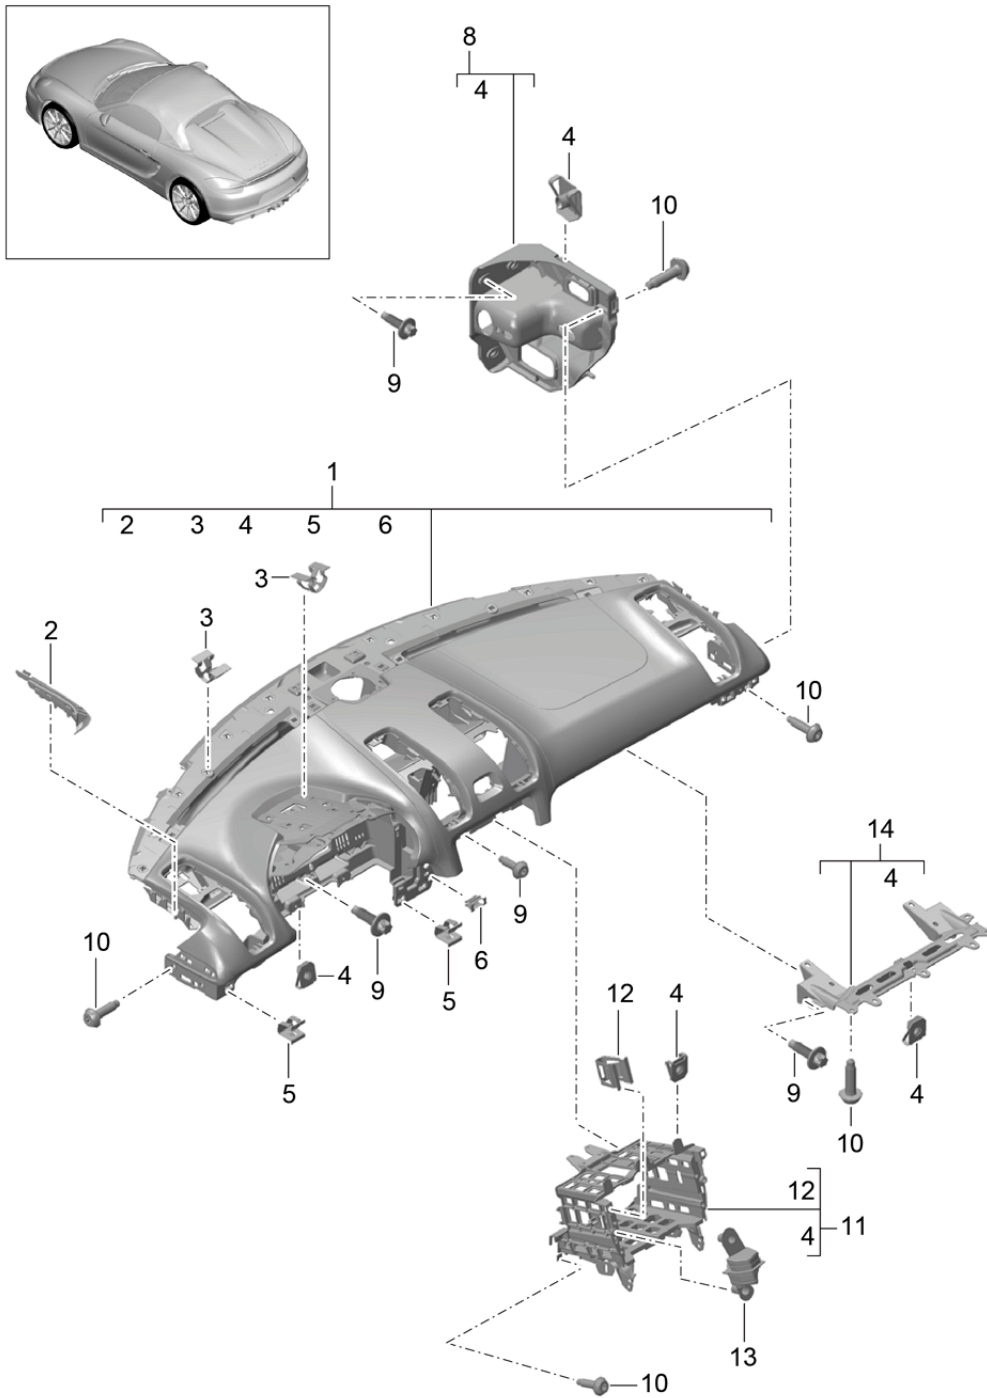

Model: 981SPY

Model life 2016>>2016

Pos	Part Number	Description	Remark	Qty	Model
6	991 555 534 03 2W0 991 555 723 02	Black Mounting frame Window regulator (passenger side)		1	
7	991 555 723 02 1E0 991 555 721 02	Black Cover	left front	1	
(7)	991 555 721 02 OE1 991 555 722 02	Carrera Red Cover	-24 right front	1	
8	991 555 722 02 OE1 991 555 683 01	Carrera Red cover for airbag	-24 left	1	
(8)	991 555 683 01 OE1 991 555 684 01	Carrera Red cover for airbag	-24 right	1	
9	991 555 684 01 OE1 991 555 741 00	Carrera Red Cover panel window frame	-24 left	1	
(9)	991 555 741 00 1E0 991 555 742 00	Black Cover panel window frame	right	1	
10	991 555 742 00 1E0 999 073 322 02	Black fillister hd. bolt M 6 X 20		4	
11	N 907 321 03	Hexagon socket oval head bolt TP4,0X16,0-Q		16	
12	999 507 533 02	Clamp 8,0 X 10,0 /2,5		X	
13	900 084 122 02	Hexagon nut M5		1	
14	991 555 579 00 991 555 579 00 5Q0	Cover cap Door loop Black		1	

Model: 981SPY

Model life 2016>>2016