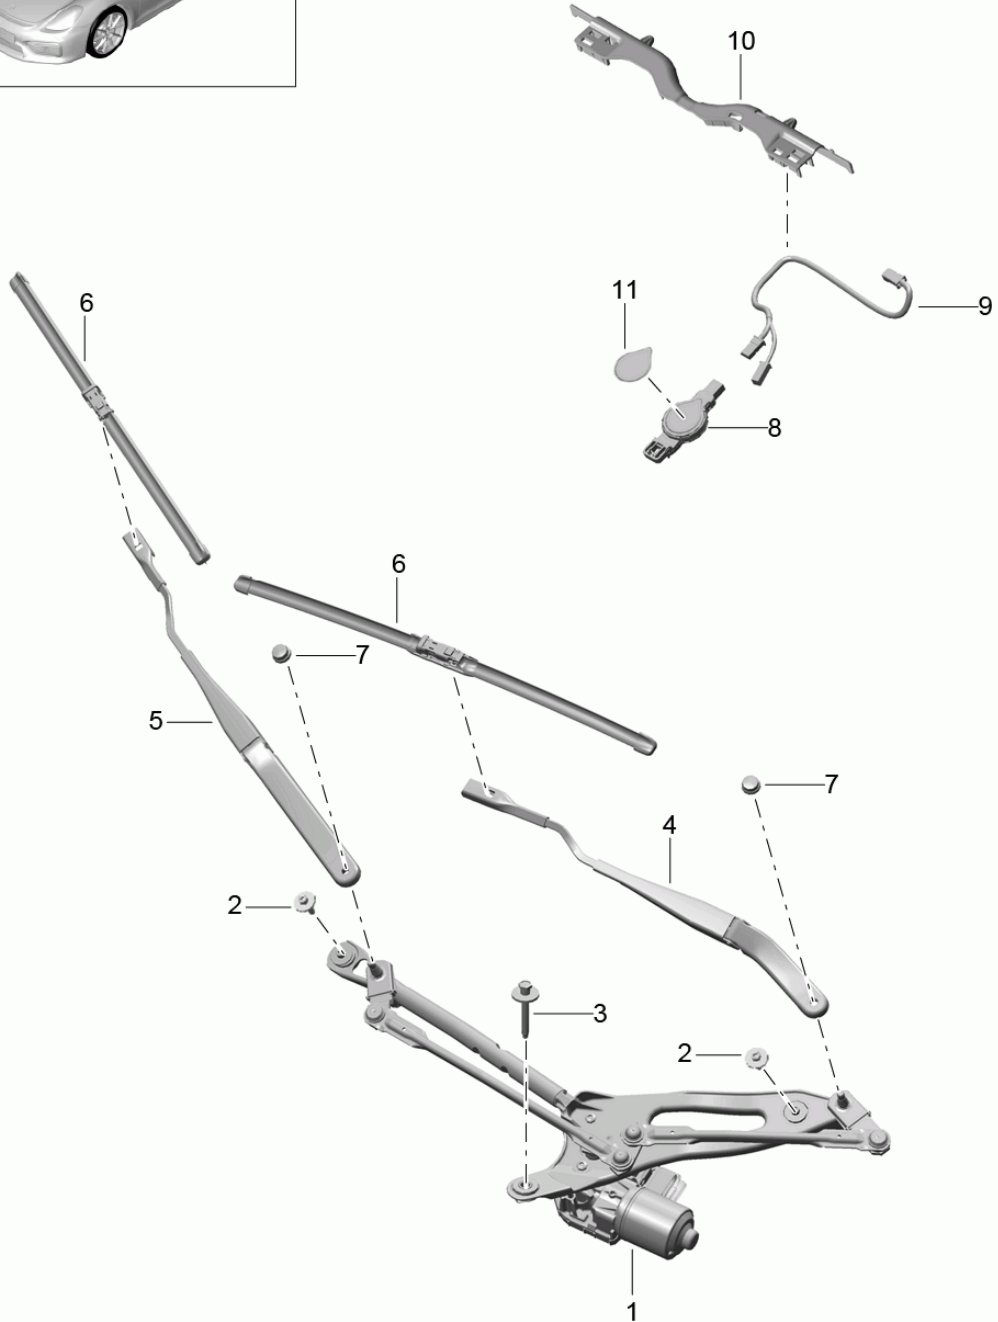

Model: 981SPY

Model life 2016>>2016

Model: 981SPY Model life 2016>>2016

Pos	Part Number	Description	Remark	Qty	Model
1	991 628 035 06	Windscreen wiper system, compl Rain sensor Wiper motor	lhd	1	PR:098
		with:			
2	900 387 017 02	Crank drive Bolt with washer M 6 X 25 SC		2	
3	999 141 304 01	Bolt with washer M 8 X 66		1	
(4)	991 628 121 02	Wiper arm (drivers side)	lhd	1	PR:098
5	991 628 122 03	Wiper arm (passenger side)	lhd	1	PR:098
6	991 628 901 00	1 set: wiper blades (drivers side) (passenger side)	front LHD	1	PR:098
7	991 628 305 00	cap for wiper arm		2	
(7)	N 106 092 04	Hexagon collar nut Mount Wiper arm		2	
8	991 615 108 01	Rain sensor		1	
9	991 612 691 00	Wire set Rain sensor		1	PR:-631, -632,-852
(9)	991 612 691 50	Wire set Rain sensor		1	PR:631,632, 852
10	981 610 119 00	Bracket Wire set Rain sensor		1	
11	4E0 955 609	Gel foil for rain sensor (self-adhesive) Rain sensor		1