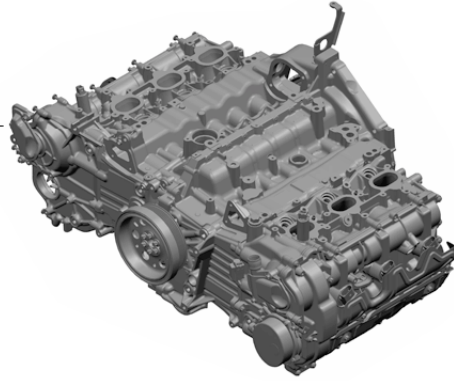

Model: 981SPY

Model life 2016>>2016

1

2

3

Model: 981SPY Model life 2016>>2016

Pos	Part Number	Description	Remark	Qty	Model
		Replacement engine without: Clutch plate - PDK - Gearbox			
		with: Compressor Air conditioning			
1	9A1 100 924 02	Replacement engine	MA1.24	1	DBXB+ PR:036,572, 573
1	9A1 100 924 BX	Replacement engine	MA1.24	1	DBXB+ PR:036,572, 573
1	9A1 100 924 03	Replacement engine	MA1.24	1	DBXB+ PR:036,574
1	9A1 100 924 CX	Replacement engine	MA1.24	1	DBXB+ PR:036,574
2	9A1 100 924 60	Base engine comprising: Crankcase housing Connecting rod Crankshaft piston oil pump timing chain Parts kit	MA1.24	1	DBXB
		without: Gaskets			
		also use:	999 075 350 2	18	
			981 111 113 00	2	
			999 170 151 90	6	
			9A1 107 224 00	1	
			996 107 313 51	1	
2	9A1 100 924 RX	Base engine comprising: Crankcase housing Connecting rod Crankshaft piston oil pump timing chain Parts kit	MA1.24	1	DBXB
		without: Gaskets			
		also use:	999 075 350 2	18	
			981 111 113 00	2	
			999 170 151 90	6	
			9A1 107 224 00	1	
			996 107 313 51	1	
-	997 111 107 31	Seal Short block 9A110092460/RX Parts kit for seals		2	DBXB
		also use:	9A1 110 866 04	6	
			999 701 112 41	6	
			9A1 110 524 02	6	
			900 906 011 02	6	
			9A1 110 520 01	6	
			999 704 020 90	6	
			999 707 643 40	1	
			999 707 404 40	2	
			9A1 106 226 03	1	