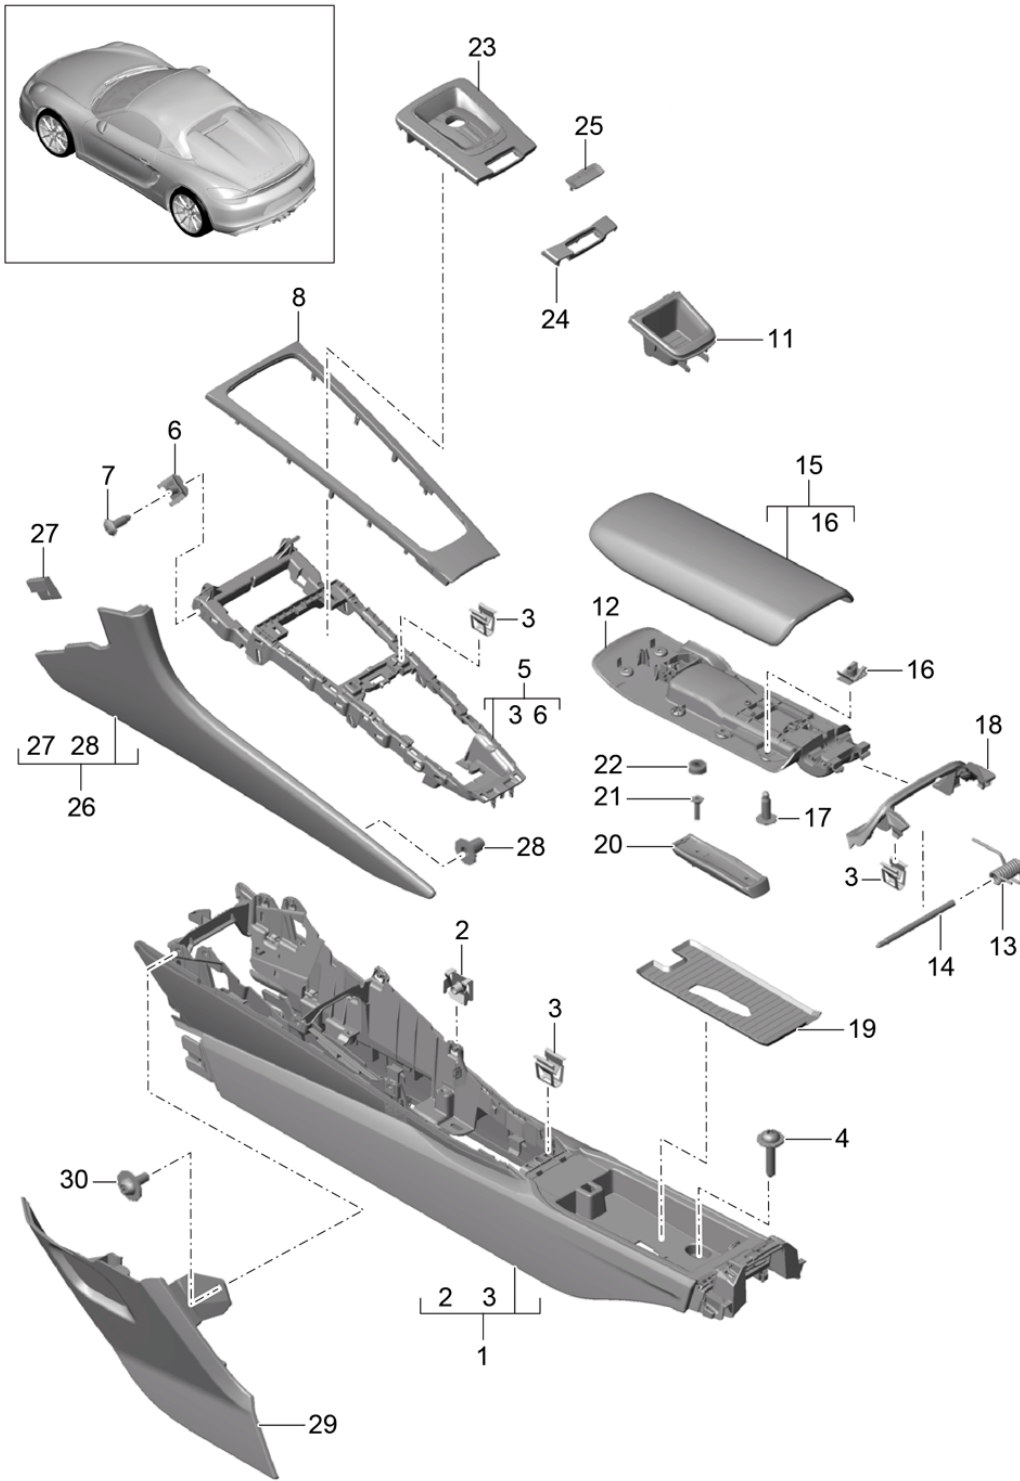

Model: 981SPY

Model life 2016>>2016

Pos	Part Number	Description	Remark	Qty	Model
1	991 504 063 02	retaining frame dashboard		1	PR:098
2	991 504 615 00	retaining frame Bracket tunnel	lhd	1	
3	999 143 014 01	Hexagon bolt M8X27		5	
4	999 073 534 01	Bolt with washer M8X30		1	
5	999 073 587 01	Bolt with washer M8X195		1	
6	8E0 857 117	Clip dashboard Cowl panel		2	
7	991 504 407 02	Retainer for support frame A-pillar		2	
8	900 919 008 01	Locating bolt M8X40		4	
9	N 907 611 03	Hexagon collar nut self-locking M8		4	
10	991 504 653 01	Support Steering column		1	
11	N 106 366 01	bolt,hex.hd.with shoul.(combi) M8X110X80		1	
12	999 084 630 01	Hexagon nut M8		1	
13	999 143 013 01	Hexagon bolt M8X20		1	
14	999 919 278 01	Hexagon head bolt M6X20		6	
15		Bracket retaining frame see illustration:	809-000	1	

Model: 981SPY

Model life 2016>>2016