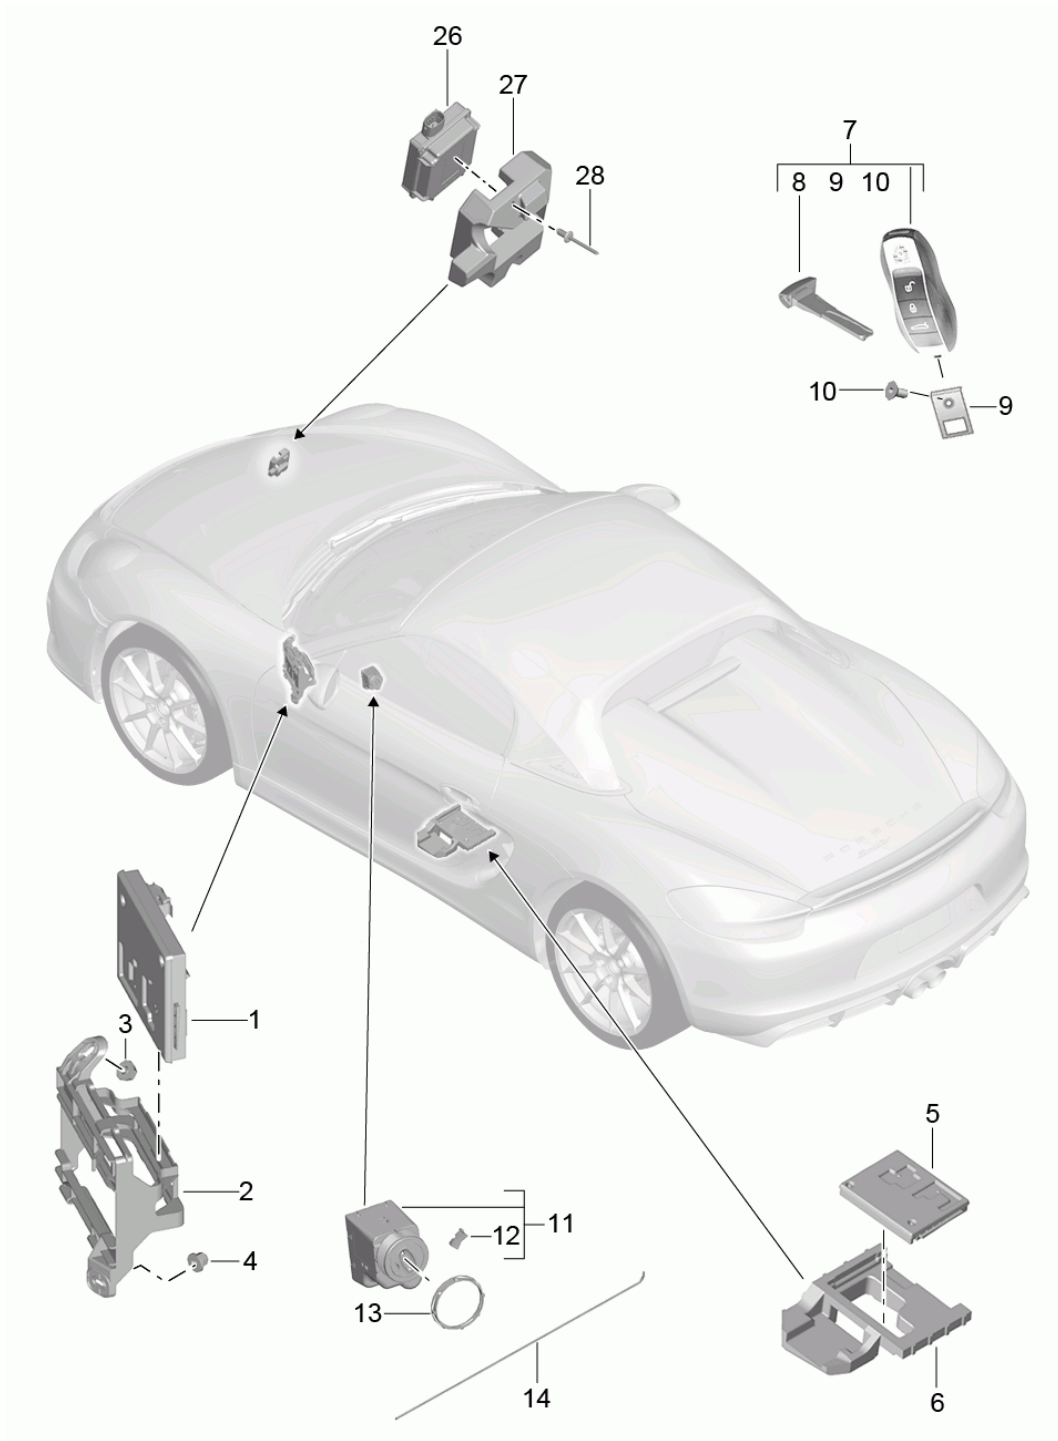

Model: 981SPY

Model life 2016>>2016

Model: 981SPY Model life 2016>>2016

Pos	Part Number	Description	Remark	Qty	Model
		Control units Electronics Front end Rear end Handheld transmitter Ignition/starter switch Aerial Garage door opener Sensor Interior monitoring			
1	7PP 907 064 JJ	Control unit Electronics Front end		1	PR:523
1	7PP 907 064 JL	Control unit (BCM) for conv. system & OB power supply Electric Front end		1	PR:525
2	991 610 111 00	Retainer for control units		1	PR:098
3	999 084 638 01	Hexagon nut M 6		1	
4	999 076 081 40	Hexagon plastic collar nut T 5		1	
5	7PP 907 279 CH	Control unit Electronics Rear end		1	
6	991 618 325 00	Retainer for control units		1	
7		Handheld transmitter Key cover See technical information Service Group 5 Document 5708 31/12		1	
(7)	991 637 954 03	Handheld transmitter Key cover Vehicle Ident. No. Indicate		1	PR:072,525, 553
8	958 538 916 00	emergency key with stipulated lock number Vehicle Ident. No. Indicate		1	
9	991 637 301 00	Eye		1	
10	991 637 303 00	countersunk bolt		1	
11	7PP 905 865 F	Control unit Ignition/starter switch		1	
12	970 618 959 00	Cover Release Handheld transmitter		1	
13	7PP 911 094	Nut		1	
14	7PP 907 256	Emergency operation Release Ignition/starter switch		1	
(26)	8K0 907 410 C	Control unit for opening garage door		1	PR:607
27	981 618 257 01	Bracket		1	PR:607,608
28	999 190 310 30	Pop rivet		1	PR:607,608
-		Alarm horn see illustration:	903-000