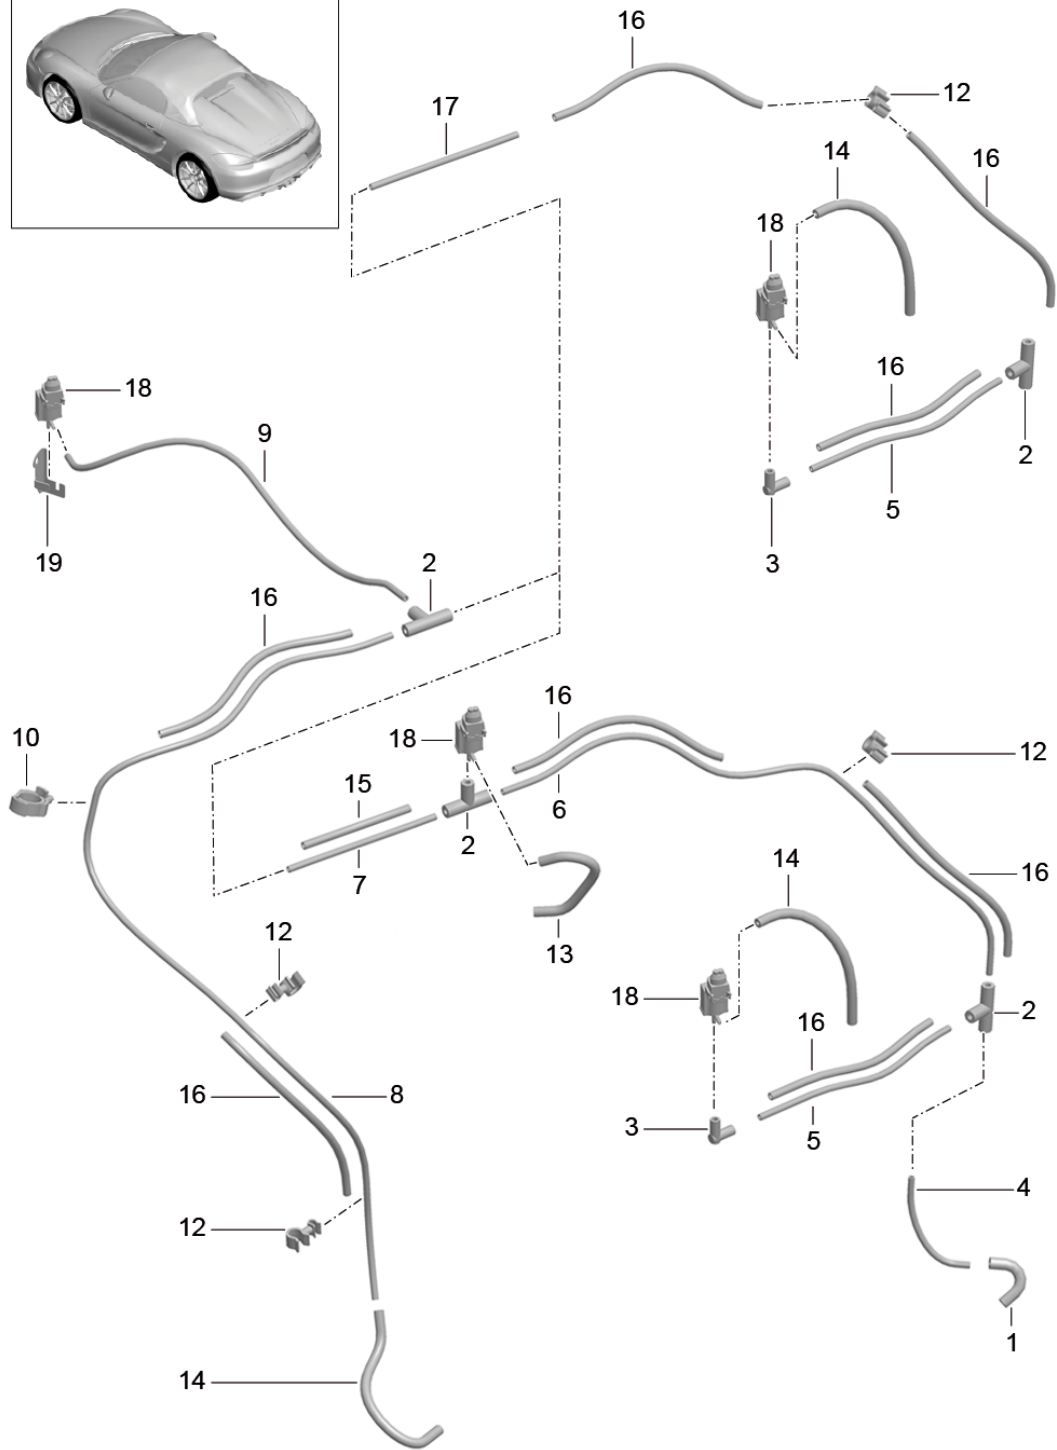

Model: 981SPY

Model life 2016>>2016

Model: 981SPY Model life 2016>>2016

Pos	Part Number	Description	Remark	Qty	Model
1	928 574 717 07	vacuum system Engine Molded hose No longer use the part here		1	PR: XLF
1	9P1 129 487	Molded hose		1	PR: XLF
2	06E 133 794	t-piece		1	PR: XLF
3	9A1 110 666 00	Connecting piece		1	
-	900 918 005 40	Pipe 5,0 X 1,0 modify in workshop Shorten	Running meter	X	
4		Vacuum line L = 85 MM		1	
5		Vacuum line L = 185 MM		1	
6		Vacuum line L = 510 MM		1	
7		Vacuum line L = 125 MM		1	
8		Vacuum line L = 830 MM		1	
9		Vacuum line L = 420 MM		1	
10	999 507 075 40	Cable holder 4,0 - 12,0		1	
12	999 507 904 40	Line holder 4,30 / 9,50		3	
13	999 239 041 40	Hose 3,5 X 2,0 X 120		1	
14	999 239 032 41	Hose 3,5 X 2,0 X 150		2	
15	999 181 474 40	Protective hose 5,0 X 90		1	
16	999 181 445 40	Protective hose 5,0 X 200		4	
17	999 181 473 40	Protective hose 5,0 X 300		2	
18	7PP 906 270	Change-over valve		2	
19	9A1 110 629 01	Bracket Change-over valve		1