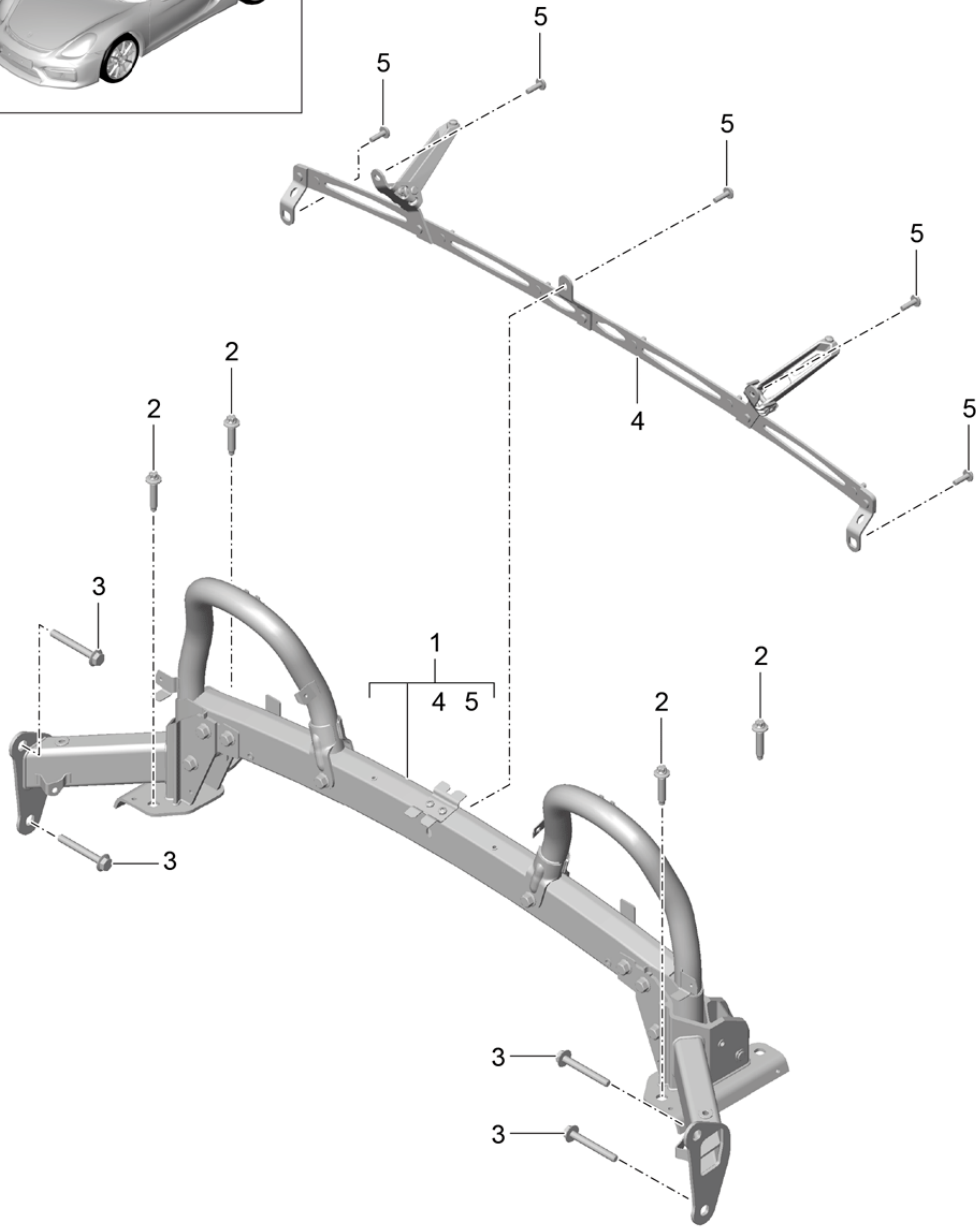

Model: 981SPY

Model life 2016>>2016

Model: 981SPY

Model life 2016>>2016

Pos	Part Number	Description	Remark	Qty	Model
1	981 580 149 01	roll bar roll bar (complete)		1	
2	900 385 133 01	Screw M10X50		4	
3	999 072 066 01	Hexagon bolt M10X80		4	
4	981 580 465 00	shelf roof frame		1	
5	N 106 610 02	Hex socket oval head collared M6X20		5