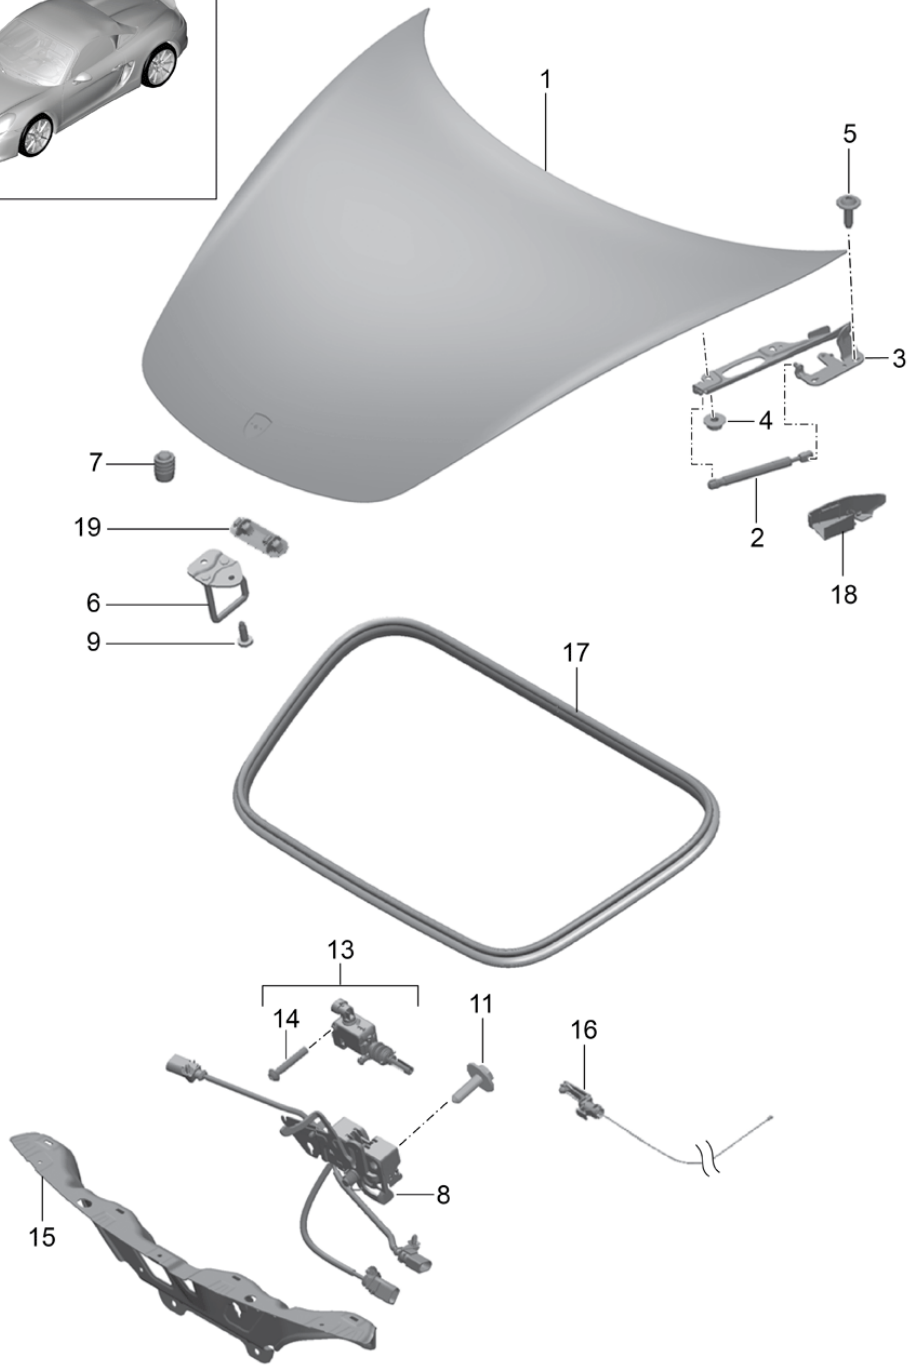

Model: 981SPY

Model life 2016>>2016

Model: 981SPY Model life 2016>>2016

Pos	Part Number	Description	Remark	Qty	Model
1	991 511 011 04	Cover	front	1	
	991 511 011 04 GRV	Cover primed			
2	991 511 551 00	Gas filled strut		2	
3	991 511 151 03	Hinge	left	1	
(3)	991 511 152 03	Hinge	right	1	
4	999 076 066 09	Hexagon nut		4	
5	N 911 883 02	Hexagon socket head bolt M6 X 20		4	
6	991 511 051 00	Lock upper part		1	
7	999 703 140 41	Rubber buffer		2	
8	991 511 033 04	Lock lower part		1	
9	999 073 378 02	flat round head bolt M6 X 20		2	
11	900 075 520 01	Bolt with washer M6 X 22		2	
13	991 624 119 02	throttle control element Emergency operation		1	PR:553
14	999 919 717 01	fillister hd. bolt 5,0 X 27		2	
15	9P1 806 623	Bracket		1	
16	991 511 217 01	Cable Emergency operation		1	
17	991 511 611 03	Seal Cover		1	
18	991 511 651 02	Hose bracket	left	1	
	991 511 651 02 1E0	Black			
(18)	991 511 652 02	Hose bracket	right	1	
	991 511 652 02 1E0	Black			
19	991 511 649 00	Protective cap		1	