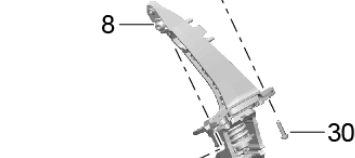

Model: 981SPY

Model life 2016>>2016