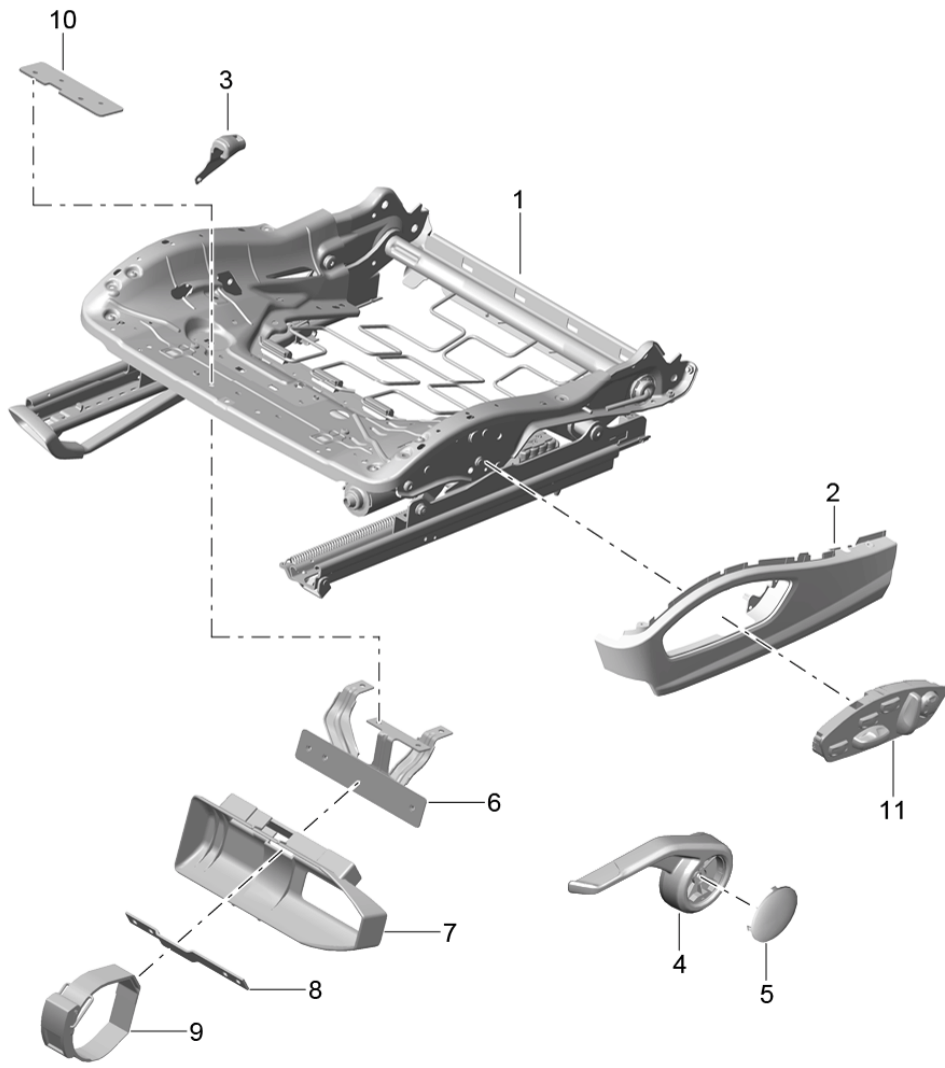

Model: 981SPY

Model life 2016>>2016

Model: 981SPY Model life 2016>>2016

Pos	Part Number	Description	Remark	Qty	Model
1	981 521 201 00	Seat frame Sports seat Plus Accessories Trim for switch	left	1	PR:317
(1)	981 521 202 00	Seat frame Sports seat Plus Manually	right	1	PR:318
2	991 521 325 00	Trim for switch Sports seat Plus	left	1	PR:323
(2)	991 521 325 00 D20	silver grey metallic			
(2)	991 521 326 00	Trim for switch Sports seat Plus	right	1	PR:324
(2)	991 521 326 00 D20	silver grey metallic			
(2)	981 521 325 00	Trim for switch Sports seat Plus	left	1	PR:317
(2)	981 521 325 00 1E0	Black Metallic			
(2)	981 521 326 00	Trim for switch Sports seat Plus	right	1	PR:318
3	981 521 326 00 1E0	Black			
3	991 521 612 00	Protective plate Belt latch Seat frame		1	PR:318,324, 560
4	981 521 627 00	Front seat Actuating lever Height adjustment Seat frame		1	PR:317
(4)	981 521 627 00 1E0	Black			
(4)	981 521 628 00	Front seat Actuating lever Height adjustment Seat frame		1	PR:318
5	981 521 628 00 1E0	Black			
5	981 521 629 00	Cover cap Actuating lever		2	PR:317,318
6	981 521 629 00 1E0	Black			
6	997 521 251 01	Holder for fire extinguisher Seat frame		1	PR:509,099
(6)	997 521 252 01	Holder for fire extinguisher Seat frame		1	PR:509,098
7	7PP 882 650	Cup Fire extinguishers Seat frame		1	PR:509
8	7PP 882 649	Insert Cup Fire extinguishers		1	PR:509
9	7PP 882 645	Seat frame tensioning strap Fire extinguishers		1	PR:509
10	997 521 841 01	Seat frame Reinforcement Bracket	front	1	PR:509
(10)	997 521 843 01	Fire extinguishers Seat frame Reinforcement Bracket	rear	1	PR:509
11	7PP 959 748 AB	Fire extinguishers Seat frame Switch module for seat		1	PR:324