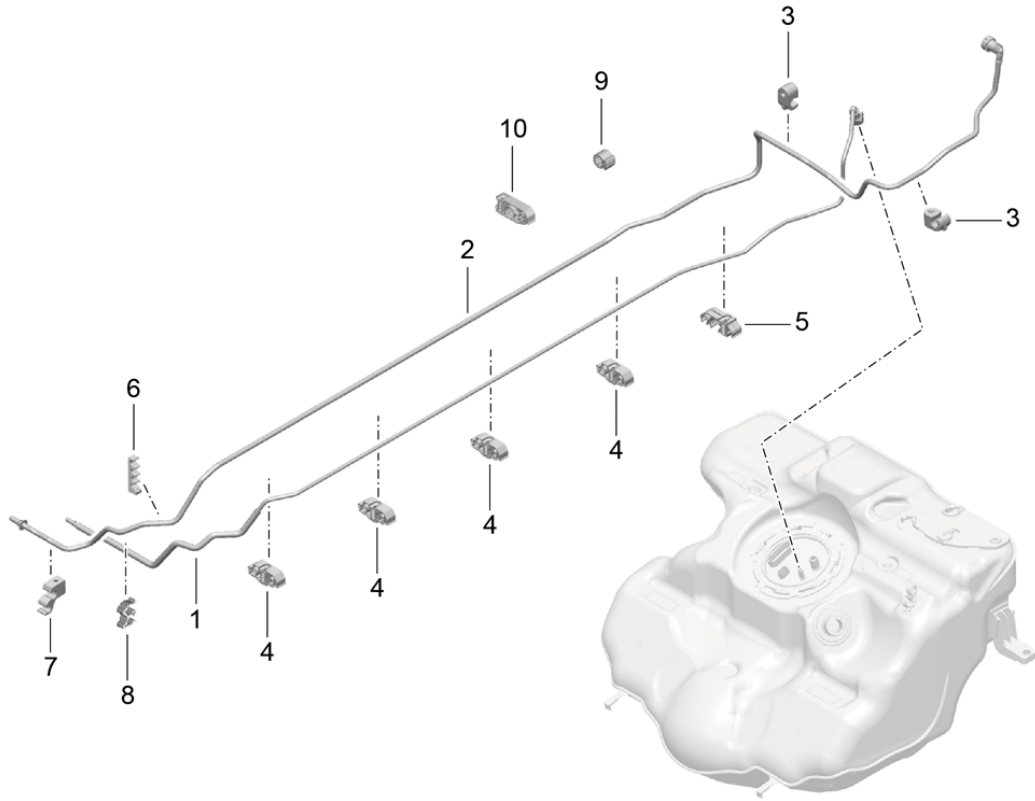

Model: 981SPY

Model life 2016>>2016

Model: 981SPY

Model life 2016>>2016

Pos	Part Number	Description	Remark	Qty	Model
1	981 201 261 00	Fuel system Fuel line	front front	1	
2	981 201 351 00	Pressure line Purge-air line	front	1	
3	999 651 416 40	Cable holder 12,0		2	
4	999 507 269 40	Cable holder 8,0 / 12,0		4	
5	999 507 273 40	Cable holder 8,0 / 16,0 / 10,0		1	
6	999 507 272 40	Cable holder 8,0 / 15,0		1	
7	999 507 271 40	Cable holder 10,0 / 12,0		1	
8	999 507 287 40	Cable holder 8,0 / 10,0		1	
9	999 511 749 40	Distance piece 14,5 / 20,00		1	
10	999 507 189 40	Bracket 10,0 / 16,0		1