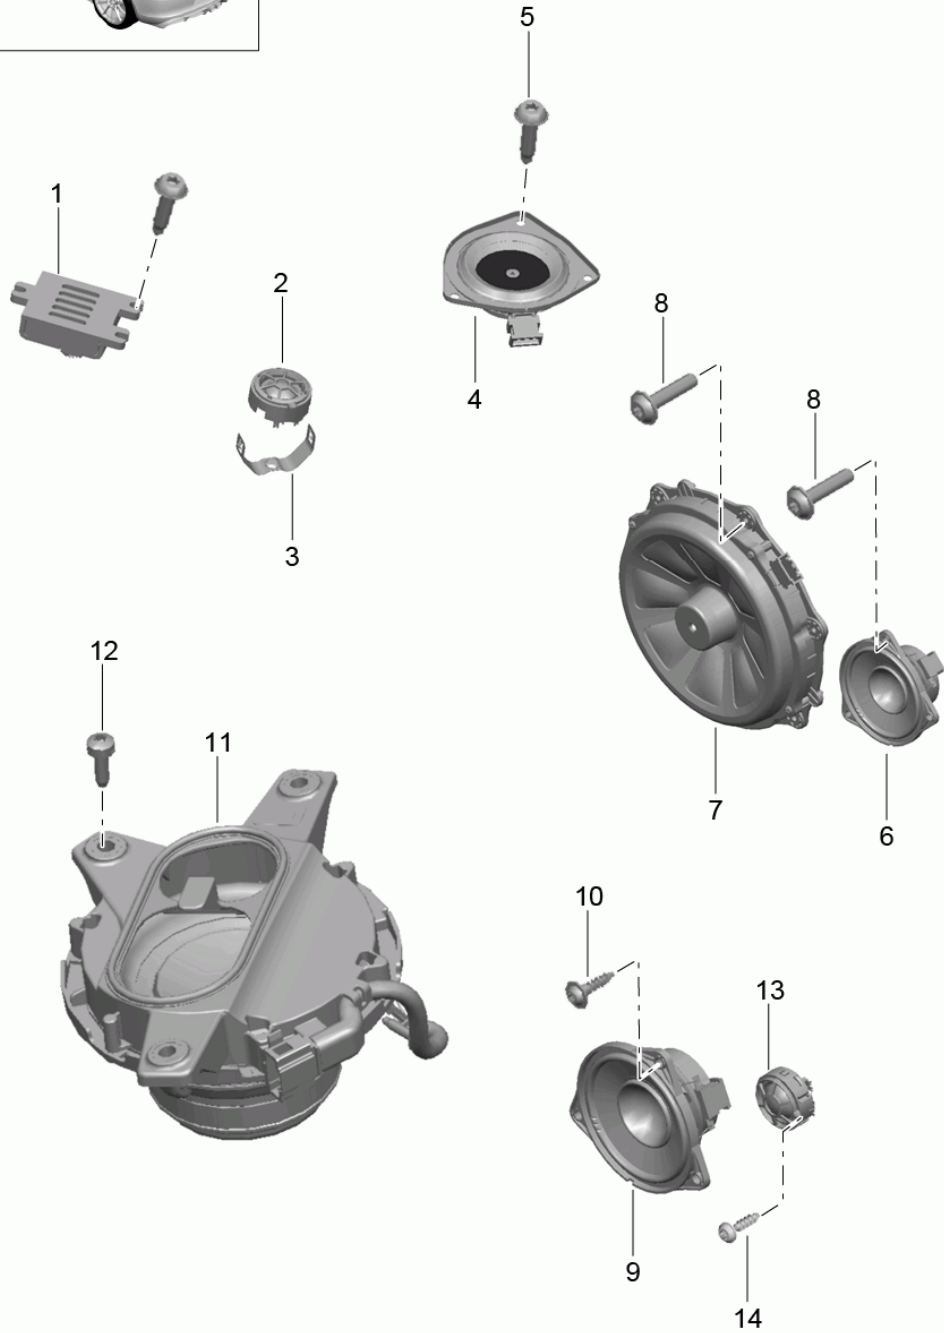

Model: 981SPY

Model life 2016>>2016

Model: 981SPY Model life 2016>>2016

Pos	Part Number	Description	Remark	Qty	Model
1	7PP 035 411 E	Loudspeaker Treble speaker dashboard		2	PR:682
2	7PP 035 411 D	Treble speaker dashboard		2	PR:680
(2)	7PP 035 411	Treble speaker dashboard		2	PR:441,490
3	991 552 775 00	Retaining bar Treble speaker		2	PR:441,490, 680
4	7PP 035 828 E	Loudspeaker dashboard	center	1	PR:682
4	7PP 035 828 D	Loudspeaker dashboard	center	1	PR:680
(4)	7PP 035 828 F	Loudspeaker dashboard	center	1	PR:490
5	999 073 498 01	fillister hd. bolt M 5 X 20		7	
5	999 073 557 01	fillister hd. bolt M 5 X 20		7	
6	7PP 035 415 G	Mid tone speaker Door		2	PR:682
6	7PP 035 415 F	Mid tone speaker Door		2	PR:680
(6)	7PP 035 415 J	Mid tone speaker Door		2	PR:490
7	7PP 035 454 H	Bass loudspeaker Door		2	PR:682
(7)	7PP 035 454 P	Bass loudspeaker Door		2	PR:680
(7)	7PP 035 454 L	Bass loudspeaker Door		2	PR:490
(7)	970 645 551 02	Bass loudspeaker Door		2	PR:441
8	999 919 209 09	fillister hd. bolt 5,0 X 22,0		12	
9	7PP 035 416 C	Loudspeaker	rear	2	PR:682
9	7PP 035 416 B	Loudspeaker	rear	2	PR:680
10	999 919 250 01	Oval-head screw 4,0 X 16,0		6	
11	991 645 575 00	Subwoofer	lhd	1	PR:098,682
11	991 645 565 00	Subwoofer	lhd	1	PR:098,680
12	999 073 382 01	Bolt with washer M 6 X 20		3	PR:680
13	7PP 035 412 A	Treble speaker	rear	2	PR:682
14	999 919 262 01	fillister hd. bolt M 4 X 16		7