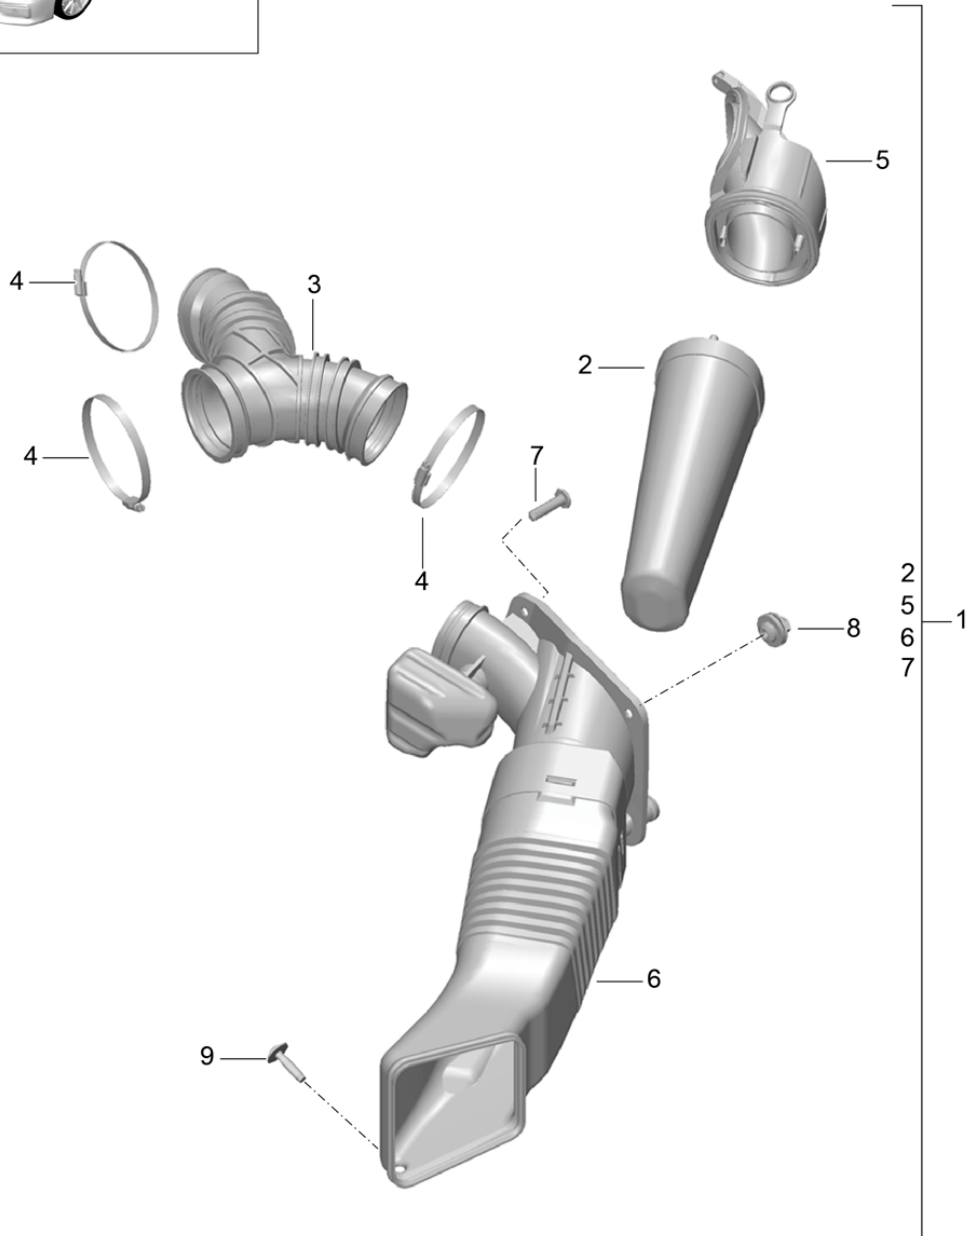

Model: 981SPY

Model life 2016>>2016

Model: 981SPY

Model life 2016>>2016

Pos	Part Number	Description	Remark	Qty	Model
1	981 110 021 03	Air filter			
(1)	981 110 022 03	Air filter	left	1	
2	981 110 130 00	Air filter element	right	1	
3	981 110 270 00	Air filter housing		2	
4	N 024 508 5	Air guide		1	
5	981 110 133 00	Hose clamp		3	
(5)	981 110 134 00	Tube	left	1	
6	981 110 211 03	Tube	right	1	
(6)	981 110 212 03	Air filter housing	left	1	
7	999 919 237 00	Air filter housing	right	1	
8	999 084 136 01	fillister hd. bolt 5 X 20		6	
		Hexagon nut		8	
		with:			
		Grommet			
		M 6			
9	N 907 321 03	Hexagon socket oval head bolt 4,0 X 16,0		2	