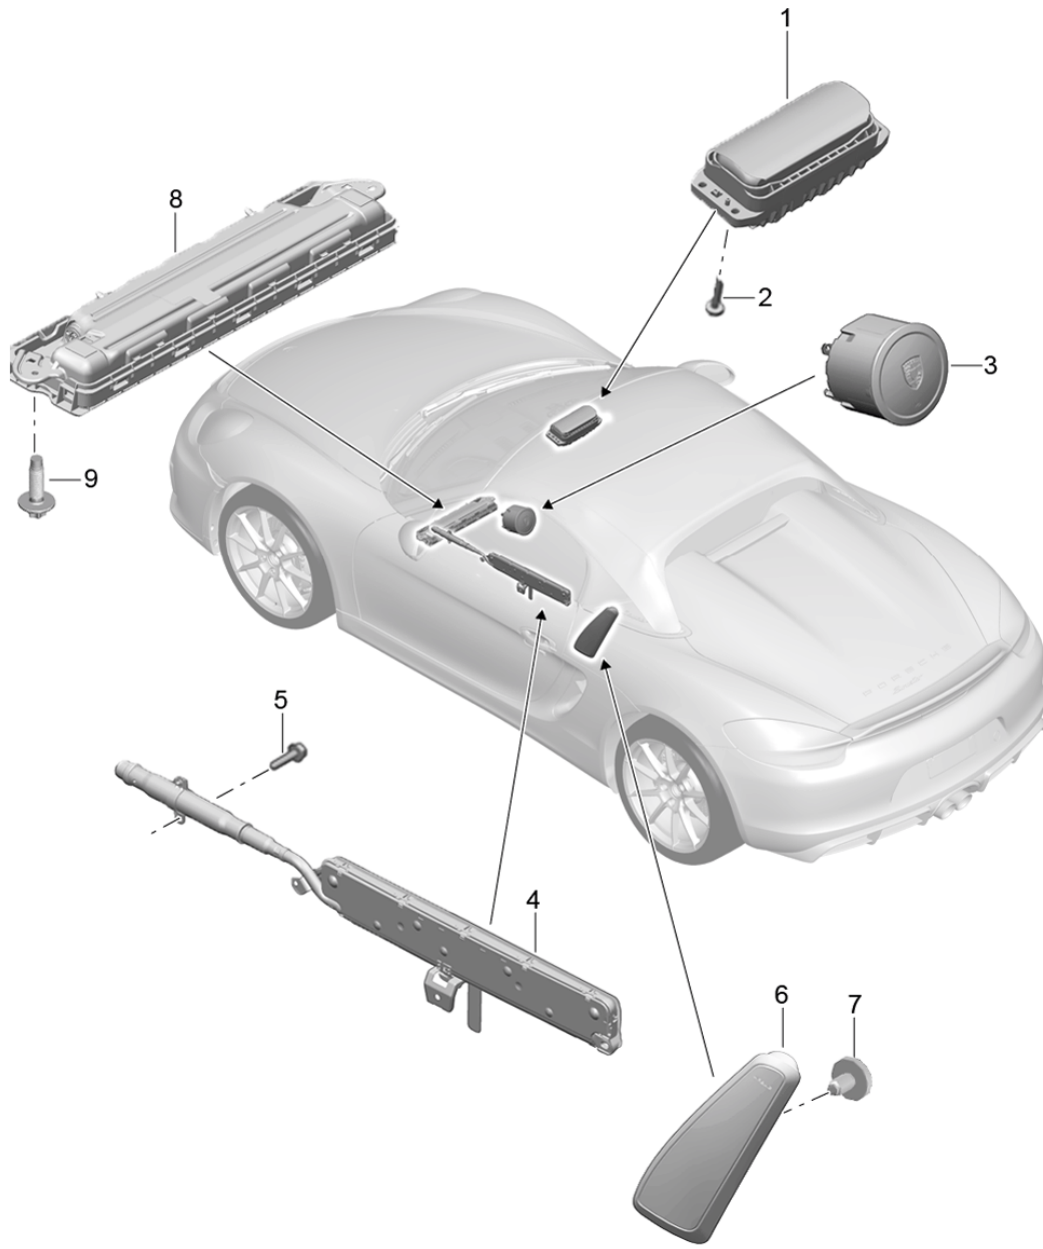

Model: 981SPY

Model life 2016>>2016

Pos	Part Number	Description	Remark	Qty	Model
1	981 580 149 01	roll bar roll bar (complete)		1	
2	900 385 133 01	Screw M10X50		4	
3	999 072 066 01	Hexagon bolt M10X80		4	
4	981 580 465 00	shelf roof frame		1	
5	N 106 610 02	Hex socket oval head collared M6X20		5	

Model: 981SPY

Model life 2016>>2016