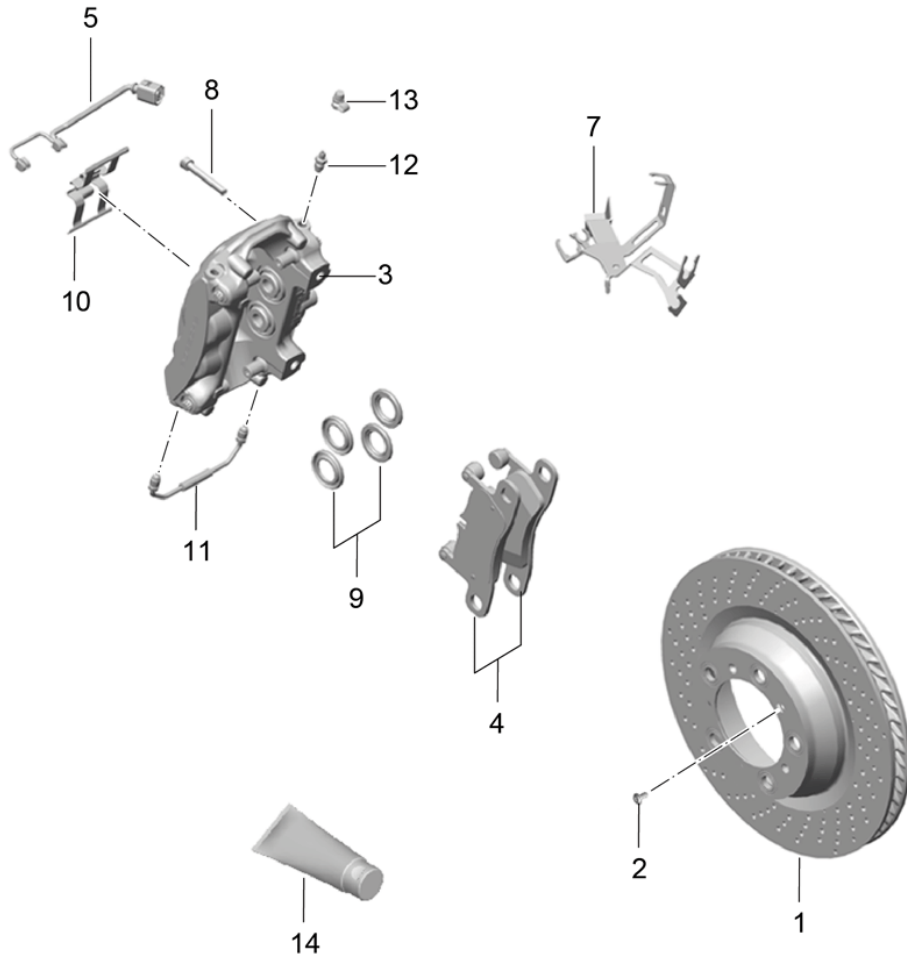

Model: 981SPY

Model life 2016>>2016