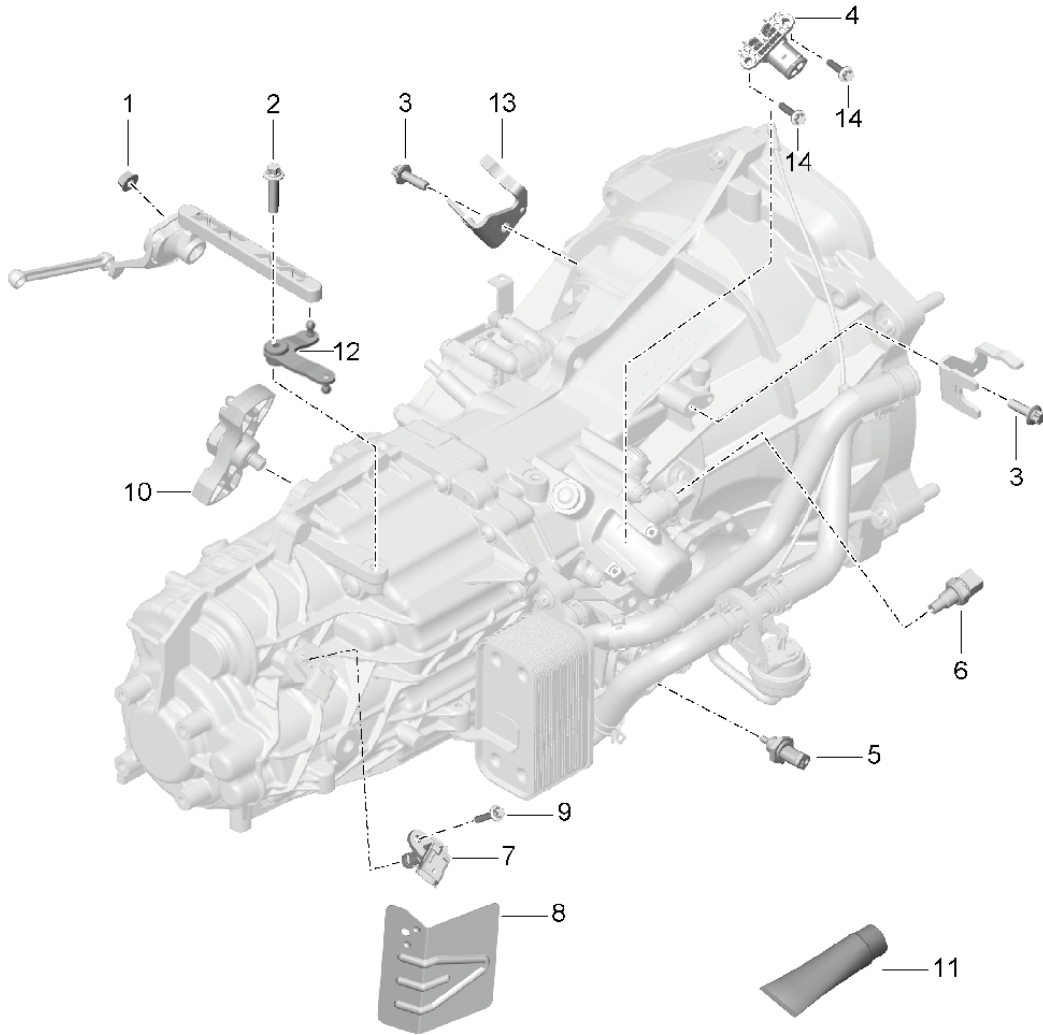

Model: 981SPY

Model life 2016>>2016

Model: 981SPY

Model life 2016>>2016

Pos	Part Number	Description	Remark	Qty	Model
		Manual gearbox Individual parts			G8120
1	900 377 003 03	Hexagon nut M 8		1	
2	900 385 006 01	Torx screw BM 8 X 35 Discontinued part		1	
2	900 385 042 01	Torx screw BM 8 X 35		1	
3	900 385 098 01	Torx screw BM 8 X 25		2	
4	981 606 303 00	Sensor		1	
5	981 606 420 00	Temperature sensor		1	
6	01E 941 521 B	switch for reversing light Back-up light		1	
7	7PP 905 381 B	Inductive sensor speed sensor		1	
8	981 111 275 00	Heat insulation speed sensor		1	
9	900 385 001 01	Torx screw BM 8 X 20		1	
10	981 303 051 00	flywheel		1	
11	000 043 209 23	Grease LIQUI MOLY PU 53 / WDR 50 GR.		X	
12		relay lever			
13		Bracket	see illustration: 701-000		
14	981 606 801 00	Socket head bolt M 6 X 18	see illustration: 701-000	2