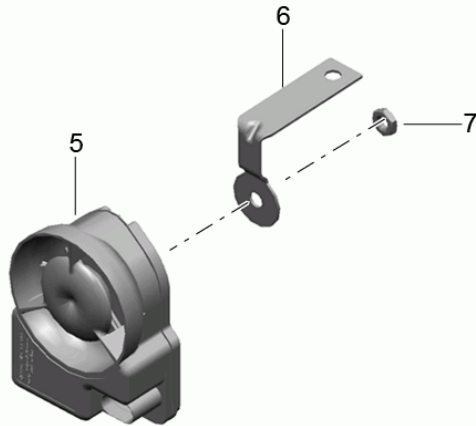

Model: 981SPY

Model life 2016>>2016

Model: 981SPY Model life 2016>>2016

Pos	Part Number	Description	Remark	Qty	Model
(1)	991 635 159 00	Fanfare Signal horn Fanfare High-pitched		1	
(2)	991 635 160 00	Fanfare Low-pitched	with:	1	
-	991 612 947 00	Adapter cable for 991 635 159 00 991 635 160 00	with:	1	
3	N 106 092 04	Hexagon collar nut M 8		2	
4	991 637 117 02	Signal horn for alarm system		1	PR:534,544, -536
5	1K8 951 605 B	Alarm horn		1	PR:536
6	991 637 419 01	Bracket		1	PR:536
7	N 902 955 02	Hexagon collar nut M 8		1	PR:536
8	900 378 176 01	Hexagon bolt M 8 X 20		1	PR:534,544, -536