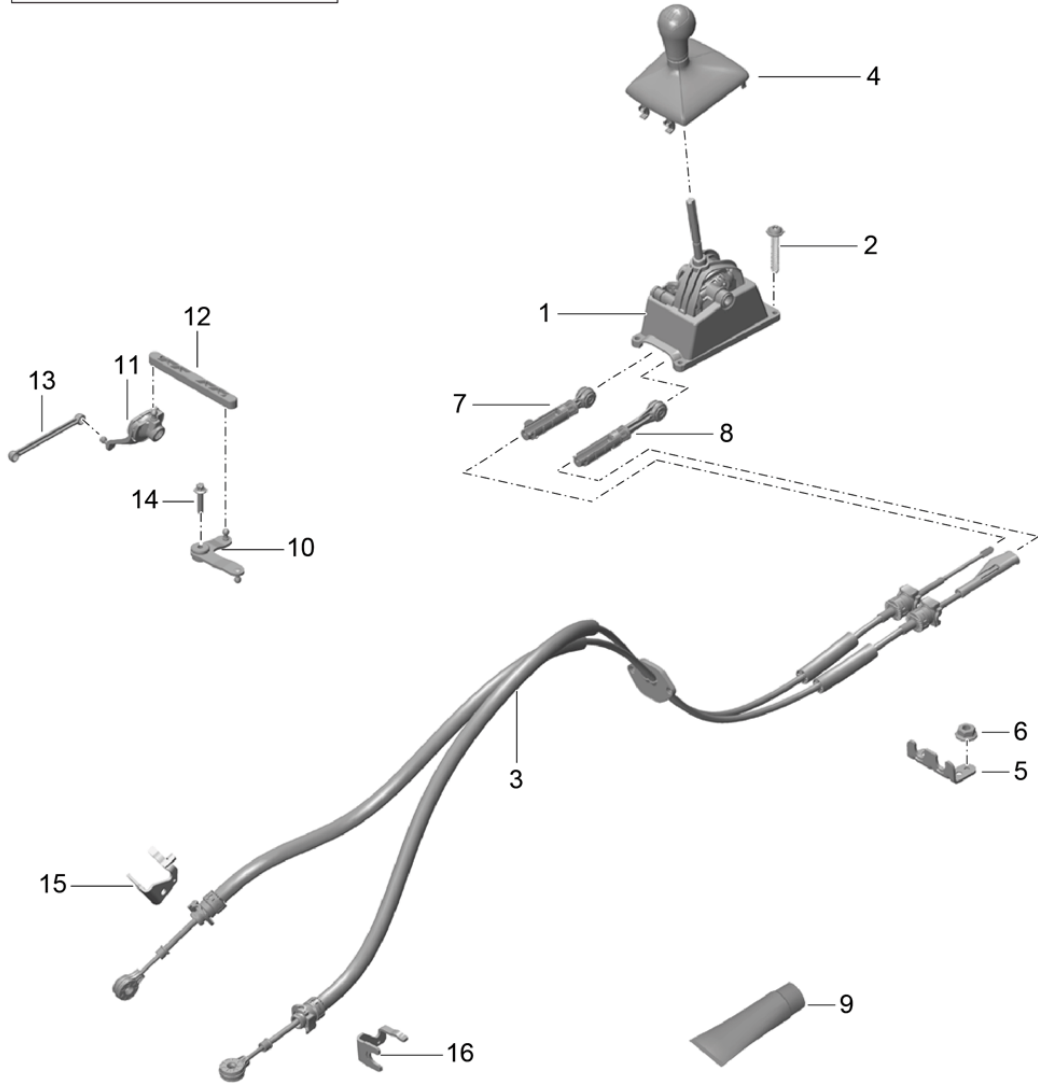

Model: 981SPY

Model life 2016>>2016

Model: 981SPY Model life 2016>>2016

Pos	Part Number	Description	Remark	Qty	Model
		Transmission control Manual gearbox			PR:480
1	981 424 010 20	ball housing - gearshift lever		1	
2	999 919 281 01	fillister hd. bolt 5 X 30		4	
3	981 424 041 01	cable for shift mechanism		1	
4	981 424 075 20	Transmission control gearstick knob		1	PR: -XHH, -XLM, -XYC
	981 424 075 20 8YR	Black	-11,21,24,58, 67,79		
(4)	981 424 980 20	gearstick knob (alcantara)		1	PR:XLM
	981 424 980 20 2W0	Black	-11,21,24,58, 67,79		
(4)	981 424 980 23	gearstick knob Carbon		1	PR:XHH
	981 424 980 23 8YR	Black	-11,21,24		
	981 424 980 23 DSY	Black/Carmine Red	-67		
	981 424 980 23 DRQ	Black/Racing Yellow	-58		
	981 424 980 23 DSZ	black/silver	-79		
(4)	981 424 980 25	gearstick knob aluminium		1	PR:XYC
	981 424 980 25 8YR	Black	-11,21,24		
	981 424 980 25 DSY	Black/Carmine Red	-67		
	981 424 980 25 DRQ	Black/Racing Yellow	-58		
	981 424 980 25 DSZ	black/silver	-79		
5	991 424 163 00	Bracket		12	
6	999 084 629 01	Hexagon nut M 6 - SB		2	
7	991 424 145 00	Securing element for Cable Adjustable		1	
8	991 424 147 00	Securing element for Cable Adjustable		1	
9	000 043 205 93	grease 1 100-gramme tube		X	
10	987 424 037 00	relay lever		1	
11	981 424 023 00	lever		1	
12	987 424 131 10	toggle lever		1	
13	981 424 035 00	connecting rod		1	
14	900 385 006 01	Torx screw BM 8 X 35		1	
15	981 424 065 02	Bracket		1	
16	981 424 066 01	Bracket		1	