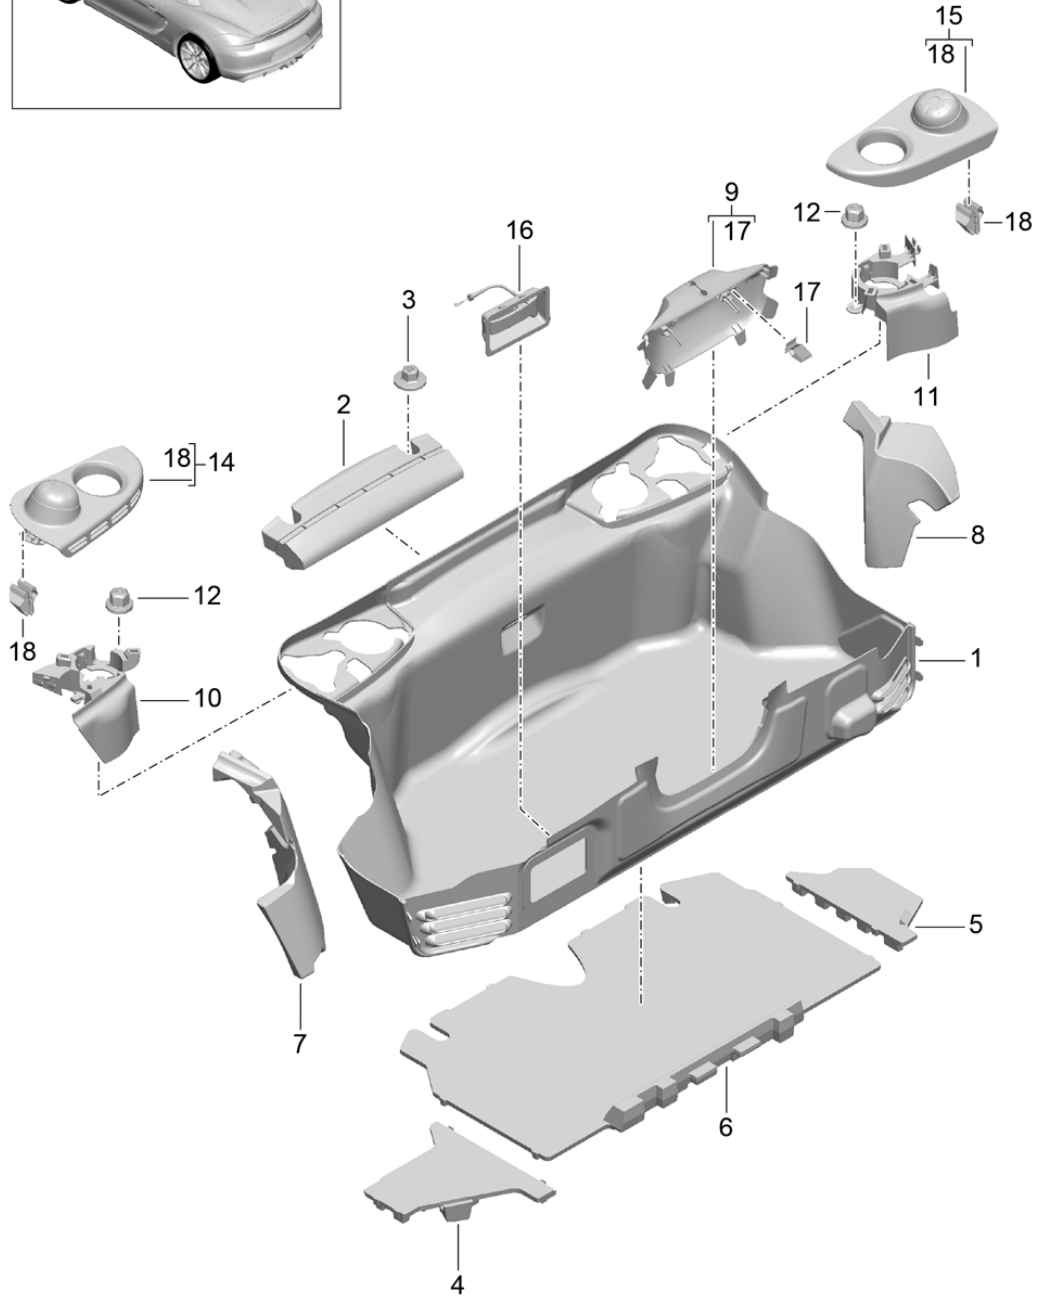

Model: 981SPY

Model life 2016>>2016

Model: 981SPY Model life 2016>>2016

Pos	Part Number	Description	Remark	Qty	Model
(1)	981 551 053 04	Luggage compartment Carpet Trim	rear	1	PR:553
2	981 551 053 04 A31 981 551 147 00	Luggage compartment Black Carpet Support		1	
3	999 049 032 40	Hexagon plastic collar nut		2	
4	981 551 765 00	shelf Carpet	left	1	
5	981 551 766 01	Luggage compartment shelf Carpet	right	1	
6	981 551 764 02	Luggage compartment shelf Carpet	center	1	
7	981 551 753 01	Luggage compartment Support	left	1	
8	981 551 754 03	Support	right	1	PR:140
9	981 551 251 02	cover - lock Luggage compartment		1	
10	981 551 251 02 1E0 981 551 377 02	Black Assembly frame Service Cup	left	1	
11	981 551 378 02	Assembly frame Service Cup	right	1	
12	999 049 033 40	Plastic nut T6/16,0		2	
14	981 551 381 01	Cover Service Cup	left	1	
15	981 551 381 01 1E0 981 551 382 01	Black Cover Service Cup	right	1	
16	981 551 382 01 1E0 997 504 087 00	Black Emergency operation Luggage compartment	rear	1	PR:553
17	999 507 681 01	Clip		2	
18	999 507 130 01	U-clip		3	