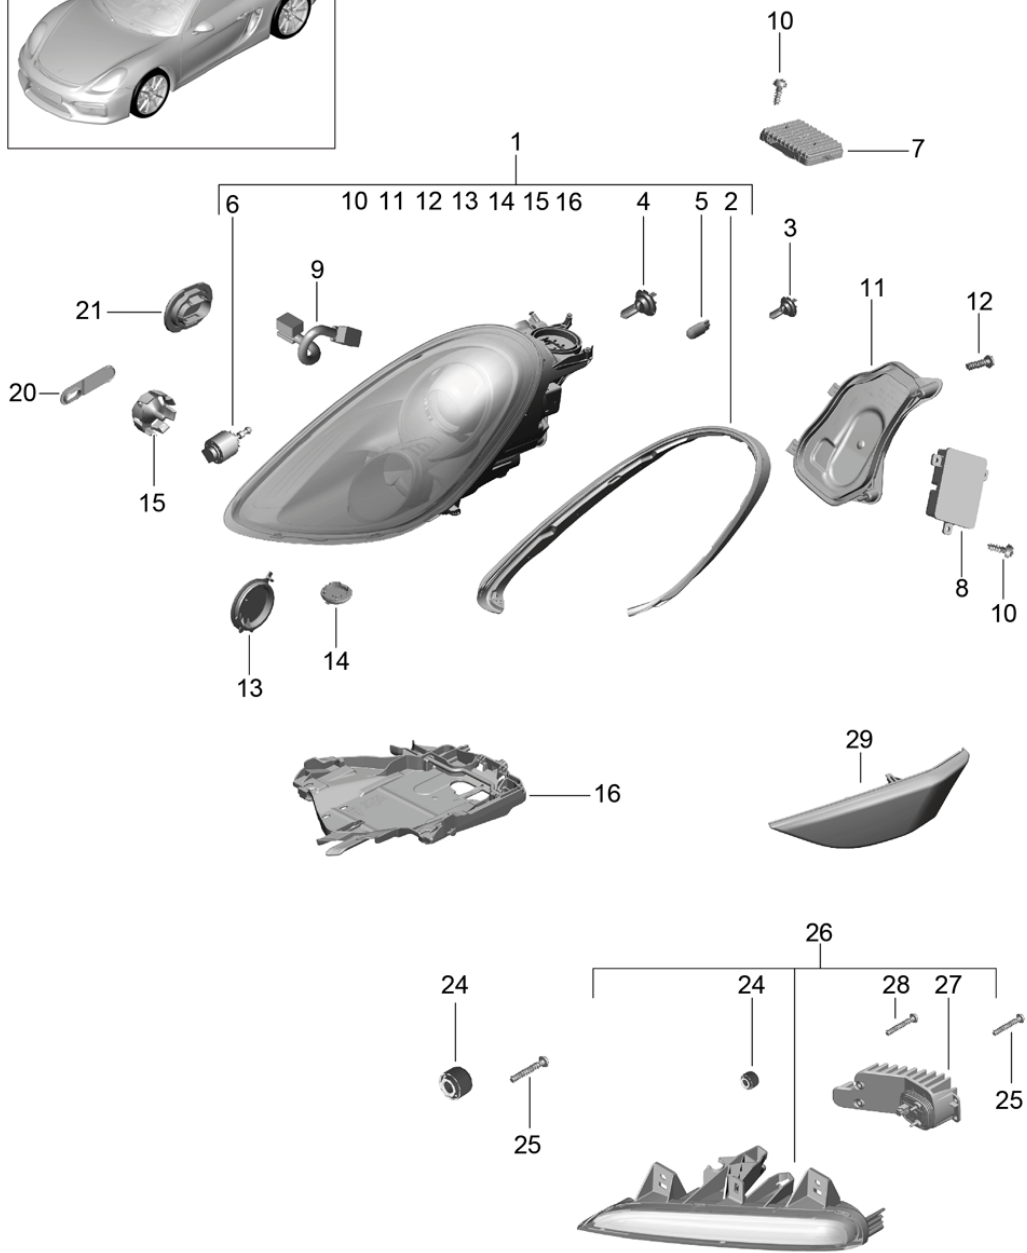

Model: 981SPY

Model life 2016>>2016

Model: 981SPY Model life 2016>>2016

Pos	Part Number	Description	Remark	Qty	Model
-		Headlights with: Dynamic cornering light Additional headlight Turn signal indicator side marker light Turn signal repeater Headlights without: Control unit and bulb XENON			PR:620
(1)	981 631 225 80	Headlights	left	1	PR:800
(1)	981 631 226 80	Headlights	right	1	PR:800
(1)	981 631 265 01	Headlights Black	left	1	PR:620
(1)	981 631 266 01	Headlights Black	right	1	PR:620
2	981 631 315 01	Seal	left	1	PR:620
(2)	981 631 316 01	Seal	right	1	PR:620
3	999 631 070 90	Gas discharge lamp D3S		2	PR:620
(3)	999 631 071 90	Gas discharge lamp DLS		2	PR:800
4	999 631 133 91	Halogen bulb H 7		2	PR:620
5	999 631 305 90	bulb HY21W		2	PR:620
6	991 631 327 03	Servomotor Headlight range control		2	PR:620
7	991 618 321 18	Control unit Headlight range control		2	PR:620
8	991 618 323 03	Control unit		2	PR:620
(8)	8K0 941 597 F	Control unit for gas discharge lamp		2	PR:800
9	991 631 323 00	Connecting line		2	PR:620
10	999 919 159 09	fillister hd. bolt 4,0 X 12,0		12	PR:620
11	981 631 311 01	Protective hood	left	1	PR:620
(11)	981 631 312 01	Protective hood	right	1	PR:620
12	991 631 377 00	Screw		8	
13	991 631 313 00	Protective hood High beam and Turn signal indicator		4	
14	997 631 267 01	ventilation valve		2	
15	991 631 927 00	Cap adjusting screw		2	
16	981 631 201 00	Mounting for main beam headl.	left	1	
(16)	981 631 202 00	Mounting for main beam headl.	right	1	
20	991 631 101 00	Bungs		4	
21	997 631 127 00	Bungs		2	
-		Additional headlight			
24	987 631 291 00	Cover cap		2	PR:605
25	999 919 246 01	fillister hd. bolt 6,0 X 18,0		6	PR:605
26	981 631 187 00	Additional headlight	left	1	PR:605
(26)	981 631 188 00	Additional headlight	right	1	PR:605
27	981 631 251 00	LED module Position light		1	PR:605
(27)	981 631 252 00	LED module Position light		1	PR:605