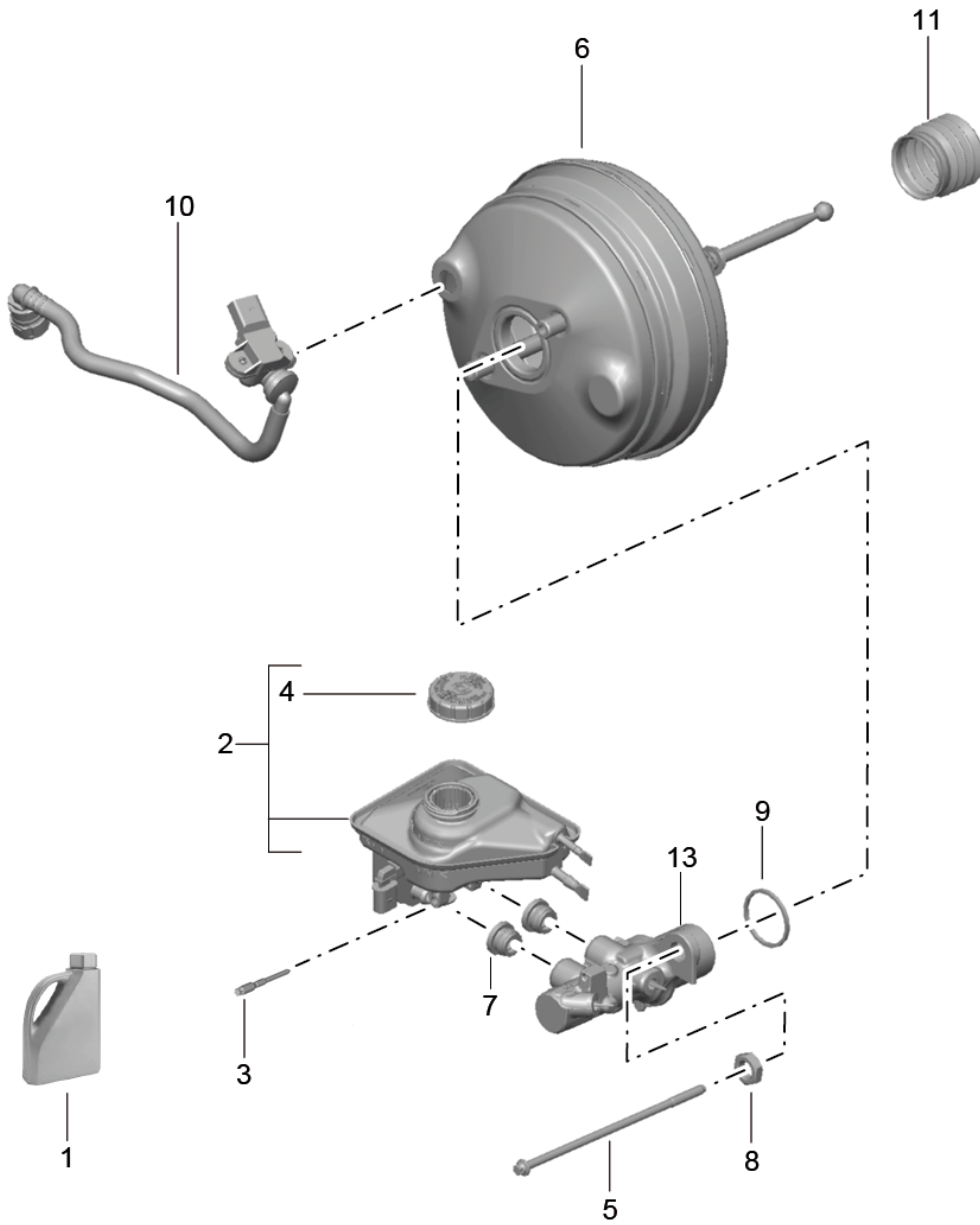

Model: 981SPY

Model life 2016>>2016

Model: 981SPY

Model life 2016>>2016

Pos	Part Number	Description	Remark	Qty	Model
		Brake master cylinder			
		Brake servo			
1	000 043 210 82	brake fluid	1.0 Ltr.	X	
1	000 043 210 86	brake fluid	30ltr.	X	
2	991 355 013 02	Reservoir		1	
3	WHT 005 308	stud with shoulder		1	
		M 5 X 51			
4	5Q0 611 349 A	cap for		1	PR:553
		expansion tank			
5	991 355 929 00	Socket head bolt		2	
		M 8 X 196,9 X 31,9			
6	991 355 125 28	Brake servo		1	
7	996 355 901 01	Seal		2	
8	970 355 925 00	Nut		2	
		M 16 X 8			
9	993 355 212 00	Seal		1	
10	991 355 577 04	Vacuum line		1	PR:098
11	970 355 969 00	Bellows		1	
13	991 355 130 27	Brake master cylinder		1	
		for			
		Brake booster			
		with:			
		switch - brake light			
		Integrated