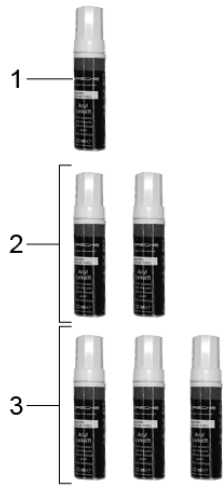

Model: 981SPY

Model life 2016>>2016

PROD.NUMMER PROD.NUMBER	888 0815
FIN VIN	WP1ZZZ12345678912
TYP TYPE	9PAAG1
MOTORKB./GETR.KB ENG.CODE/TRANS.CODE	M5502/C7050
VERTRIEBSFARBCODE SALESNO.	G1
AUSSTATTUNGSCODE INTERIOR CODE	AT
FARBCODE COLORCODE	6B8

7P5_010 732.T