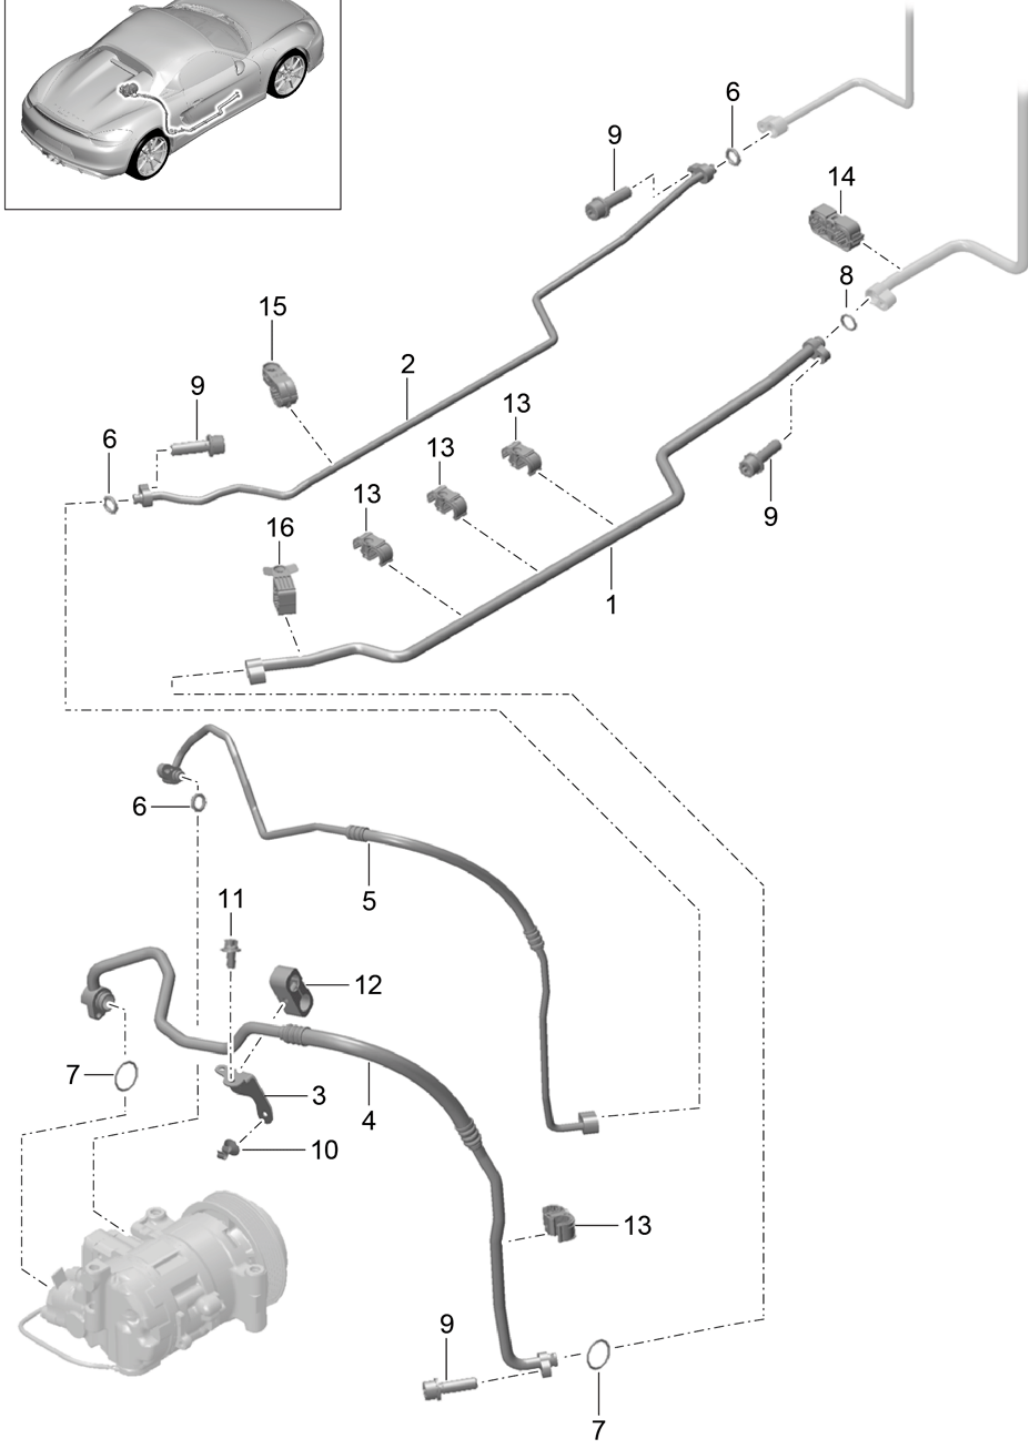

Model: 981SPY

Model life 2016>>2016

Model: 981SPY Model life 2016>>2016

Pos	Part Number	Description	Remark	Qty	Model
1	991 573 091 03	refrigerant circuit Underbody and Rear end suction line Wheel housing for	front	1	
2	991 573 092 03	Underbody Pressure line Underbody for	front	1	
3	9A1 573 341 02	Wheel housing Line holder		1	
4	9A1 573 099 08	Lines suction line Underbody for		1	
5	9A1 573 097 09	Compressor Pressure line Underbody for		1	
6	999 707 557 41	Compressor O-ring		3	
7	999 707 439 41	11.00X2.50 O-ring		1	
8	999 707 653 40	23.80X2.40 O-ring		2	
9	N 104 144 02	16.70X2.50 Socket head bolt with hexagon socket head M 8X28		3	
10	999 507 125 40	Bracket 8,0		1	
11	900 385 041 01	Torx screw BM 6X12		1	
12	999 511 230 40	Cable holder		1	
13	991 573 825 01	Bracket for coolant line		3	
14	991 573 843 00	Bracket		1	
15	991 573 837 00	Bracket		2	
16	991 573 829 01	Bracket for coolant line		1