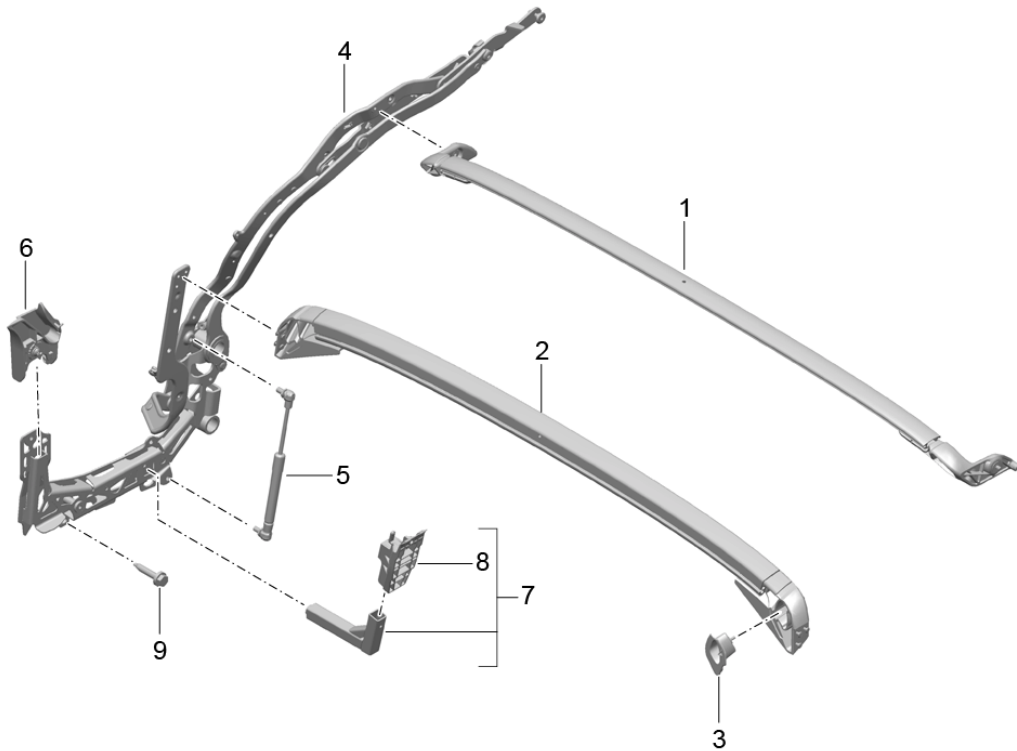

Model: 981SPY

Model life 2016>>2016

Model: 981SPY Model life 2016>>2016

Pos	Part Number	Description	Remark	Qty	Model
1	981 567 917 00	top frame Individual parts Main bracing repair set		1	
2	981 567 919 00	Roof arch repair set		1	
3		Trim for Mount Convertible top covering	rear	1	
4	981 567 913 00	Repair set for convertible roof frame	811-000 left	1	
(4)	981 567 914 00	Repair set for convertible roof frame	right	1	
5	981 567 961 00	Gas filled strut		1	
		with:			
6	981 567 963 00	Ball pin repair set Guide convertible top stowage box Cover repair set		1	
7	981 567 965 00	Console		1	
		with:			
8	981 567 433 00	Support tube repair set No longer use the part here Console No longer use the part here		2	
9	900 075 521 01	Fastening screw Convertible top support M10X55		2