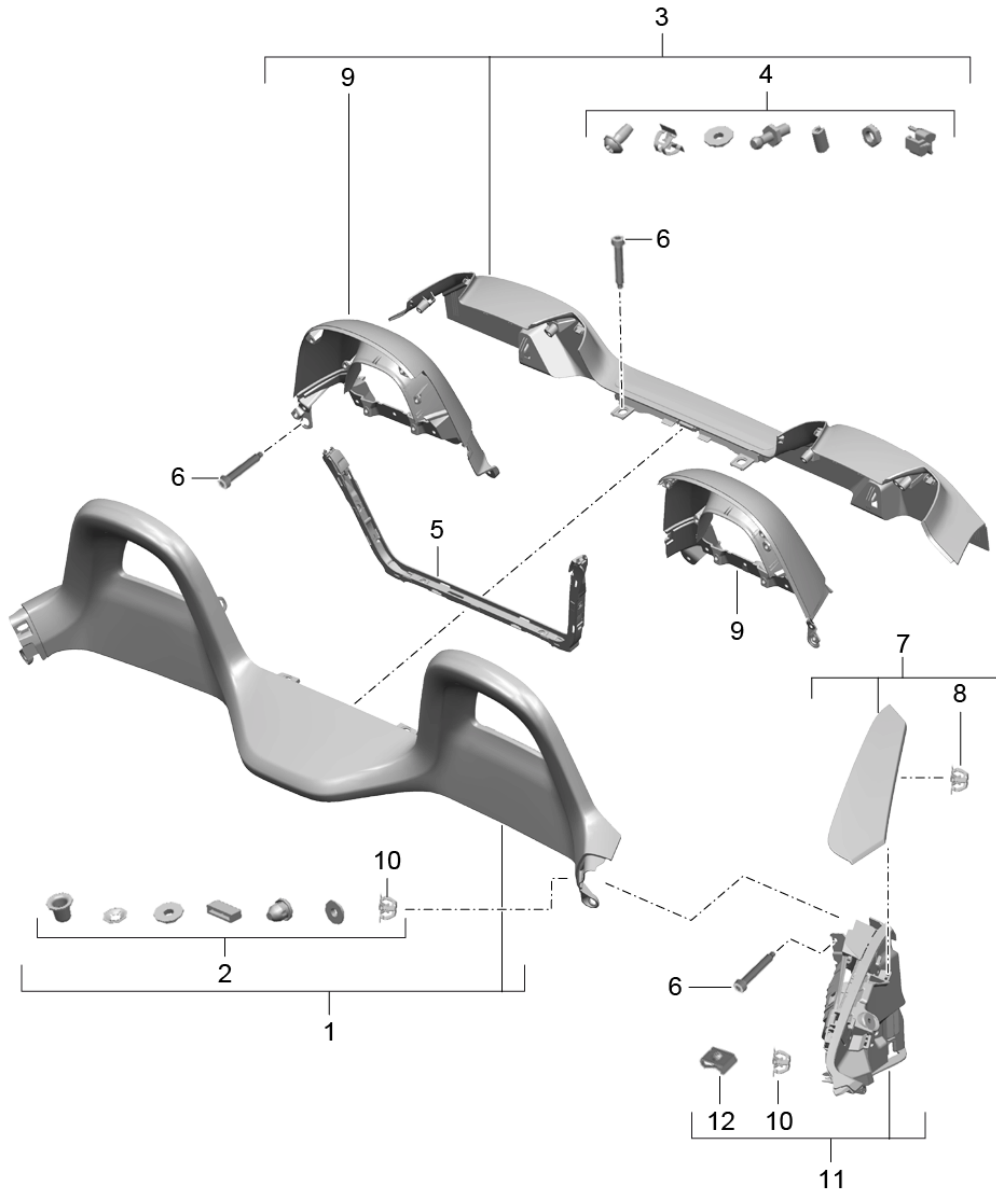

Model: 981SPY

Model life 2016>>2016

Model: 981SPY Model life 2016>>2016

Pos	Part Number	Description	Remark	Qty	Model
1	981 555 311 03 981 555 311 03 OK1	Linings roll bar Rollover bar trim Matt black	front -11,21,58,67, 79	1	
2	981 555 311 03 OE1 981 555 911 00	Carrera Red Parts kit Securing element for Trim roll bar	-24 front	1	
3	981 555 331 06 981 555 331 06 OK1	Rollover bar trim Matt black	rear -11,21,24,58, 67,79	1	
4	981 555 931 00	Parts kit Securing element for Trim roll bar Guide	rear	1	
5		see illustration:	811-055	1	
6	900 976 011 01	Socket head bolt M5X30		X	
7	981 555 263 09 981 555 263 09 OK1	Upper part Matt black D >> - 17.01.2016	left	1	
7	981 555 263 11 981 555 263 11 OK1	Upper part Matt black D - 18.01.2016>>	left	1	
(7)	981 555 264 09 981 555 264 09 OK1	Upper part Matt black D >> - 17.01.2016	right	1	
(7)	981 555 264 11 981 555 264 11 OK1	Upper part Matt black D - 18.01.2016>>	right	1	
8	N 906 422 01	Clip		1	
9	981 555 731 00	Set Linings roll bar primed	rear upper	1	
10	955 552 208 00	Clamp		2	
11	981 555 531 00	Mounting bracket for Upper part	left	1	
(11)	981 555 532 00	Mounting bracket for Upper part	right	1	
12	999 507 702 01	panel nut M5		2