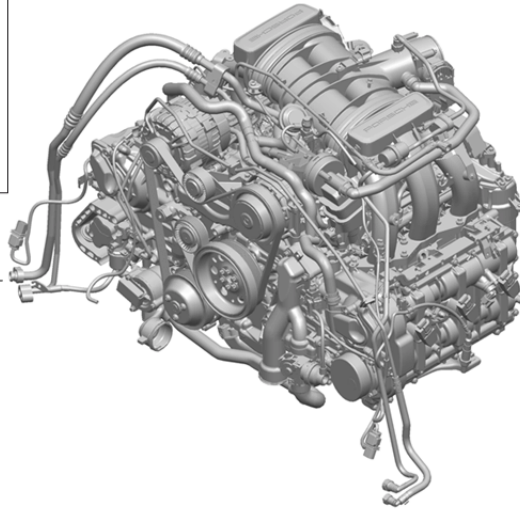

Model: 981SPY

Model life 2016>>2016

1

2

3

Model: 981SPY Model life 2016>>2016

Pos	Part Number	Description	Remark	Qty	Model
		Replacement engine without: Clutch plate - PDK - Gearbox			
		with: Compressor Air conditioning			
1	9A1 100 924 02	Replacement engine	MA1.24	1	DBXB+ PR:036,572, 573
1	9A1 100 924 BX	Replacement engine	MA1.24	1	DBXB+ PR:036,572, 573
1	9A1 100 924 03	Replacement engine	MA1.24	1	DBXB+ PR:036,574
1	9A1 100 924 CX	Replacement engine	MA1.24	1	DBXB+ PR:036,574
2	9A1 100 924 60	Base engine comprising: Crankcase housing Connecting rod Crankshaft piston oil pump timing chain Parts kit	MA1.24	1	DBXB
		without: Gaskets			
		also use:	999 075 350 2	18	
			981 111 113 00	2	
			999 170 151 90	6	
			9A1 107 224 00	1	
			996 107 313 51	1	
2	9A1 100 924 RX	Base engine comprising: Crankcase housing Connecting rod Crankshaft piston oil pump timing chain Parts kit	MA1.24	1	DBXB
		without: Gaskets			
		also use:	999 075 350 2	18	
			981 111 113 00	2	
			999 170 151 90	6	
			9A1 107 224 00	1	
			996 107 313 51	1	
-	997 111 107 31	Seal Short block 9A110092460/RX Parts kit for seals		2	DBXB
		also use:	9A1 110 866 04	6	
			999 701 112 41	6	
			9A1 110 524 02	6	
			900 906 011 02	6	
			9A1 110 520 01	6	
			999 704 020 90	6	
			999 707 643 40	1	
			999 707 404 40	2	
			9A1 106 226 03	1	