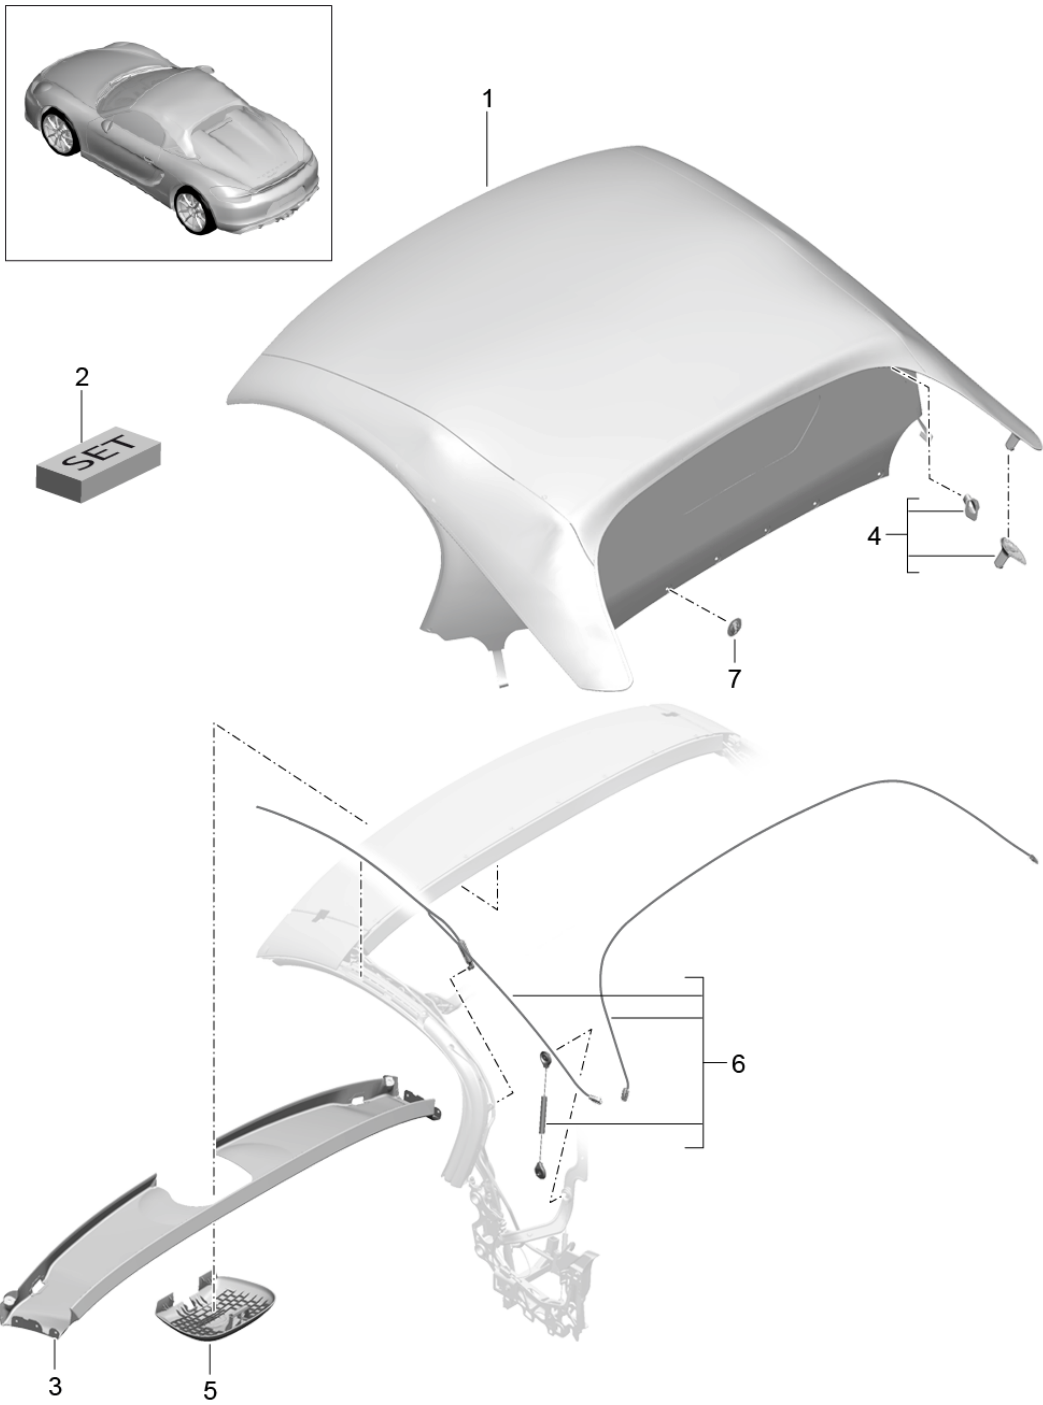

Model: 981SPY

Model life 2016>>2016

Model: 981SPY Model life 2016>>2016

Pos	Part Number	Description	Remark	Qty	Model
1	981 567 015 00	Convertible top covering Roofliner Convertible top covering also use: Assembly kit Position 2		1	
(2)	981 567 015 00 A10 981 567 955 00	Black Assembly kit Convertible top covering and Roofliner		1	
3	981 567 953 00	Moulded headliner Black		1	
4	981 567 909 00	Assembly kit repair set Locking mechanism Convertible top covering with: Trim Roof arch	rear	1	
5	981 561 855 01	Trim catch		1	
6	981 561 855 01 PT7 981 567 939 00	Black repair set tension wire Metal for Convertible top covering and Frame		1	
7	3D0 863 907	Clip		6	
8	981 567 975 00	Repair kit for convertible roof cover Locking mechanism	left rear area: right rear	1