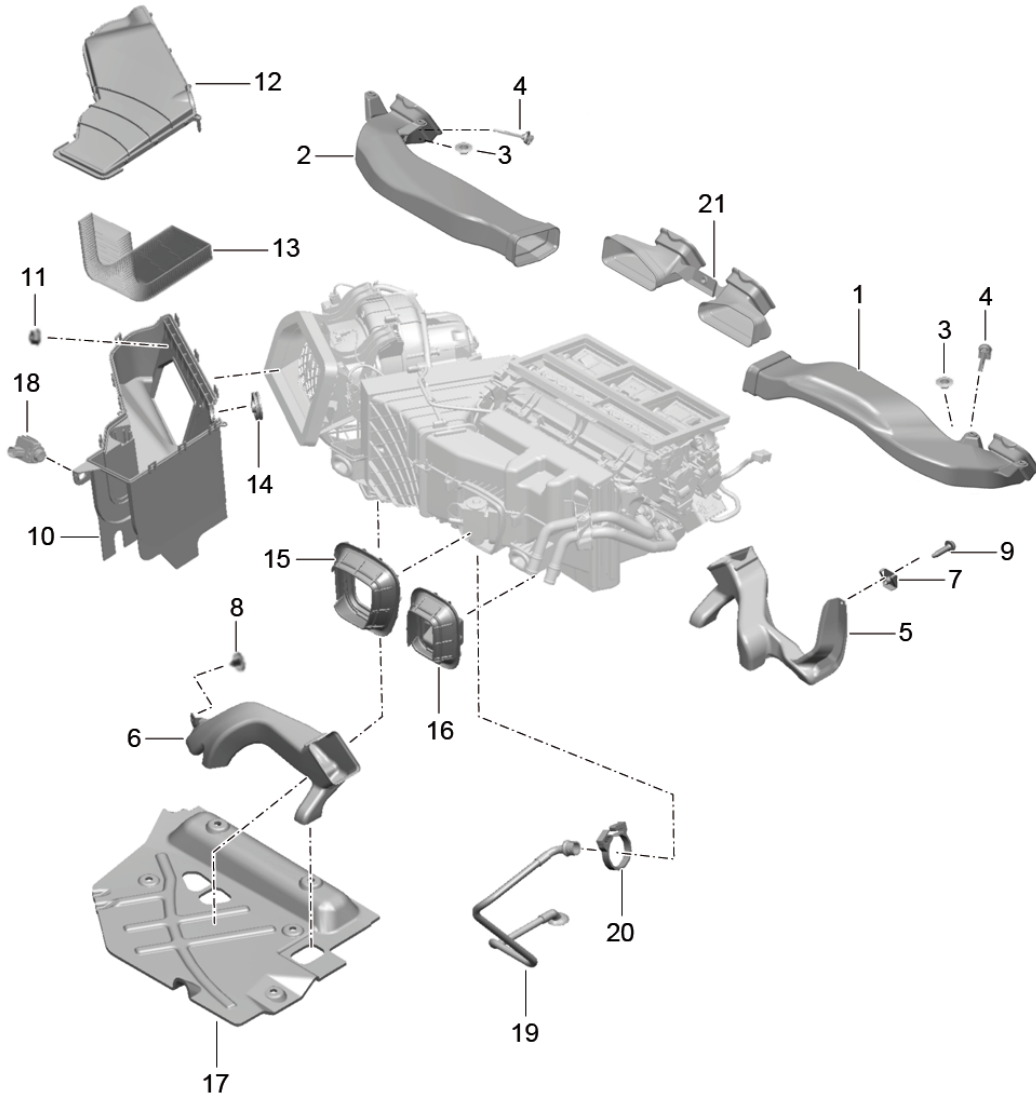

Model: 981SPY

Model life 2016>>2016

Model: 981SPY Model life 2016>>2016

Pos	Part Number	Description	Remark	Qty	Model
1	981 572 463 00	Air guide Air distributor Air guide	left side lhd	1	PR:098
2	981 572 464 00	Air guide	right side lhd	1	PR:098
3	999 703 462 40	End cap 10,0X65		2	PR:572,574
4	970 653 253 00	Temperature sensor		2	
5	991 572 693 00	Temperature sensor			
	991 572 693 00	Footwell outlet vent (drivers side)	lhd	1	PR:098
(6)	991 572 794 02	Footwell outlet vent (passenger side)	lhd	1	PR:098
7	999 507 556 01	panel nut M 5		2	
8	1H0 819 943	round hd. screw (passenger side)		1	
9	999 073 459 01	fillister hd. bolt M5X16		1	
10	991 572 072 01	(drivers side) Lower part Air intake	lhd	1	PR:098
11	900 377 018 09	Hexagon nut M6		2	
12	991 572 272 01	Cover Air intake		1	
13	991 572 371 00	Air filter Air intake		1	
14	991 572 471 01	Grommet Air intake		1	
15	991 573 769 01	Grommet Firewall		1	PR:572,573
16	991 572 263 01	Expansion valve Seal		1	
17		Cross panel Heater pipeline Trim Cold air Cover		1	
18	7PP 907 659	see illustration: Sensor	809-010	1	
19	991 573 794 00	water drain pipe		1	PR:572,573
20	999 512 418 40	Hose clamp 22,7-24,7		1	PR:572,573
21	981 572 769 01	Air guide Intermediate piece	center	1