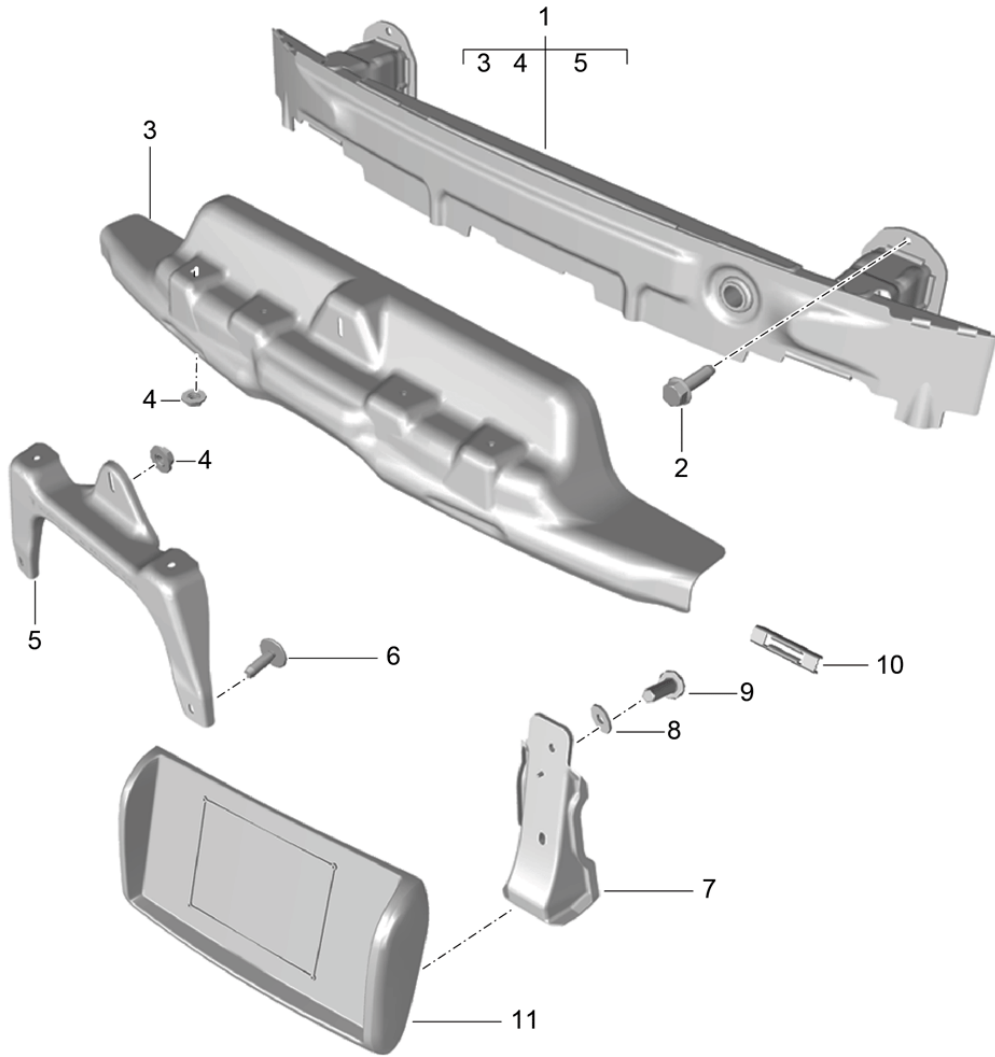

Model: 981SPY

Model life 2016>>2016

Pos	Part Number	Description	Remark	Qty	Model
1	981 505 121 80	Bumper carrier Bumper carrier (complete)	front front	1	
		with:			
2	981 505 777 80	Foam part Foam part Protective strip		1	
3	900 378 351 01	Hexagon bolt M 8 X 30		6	
4	991 505 771 00	Seal Shock absorber		2	

Model: 981SPY

Model life 2016>>2016