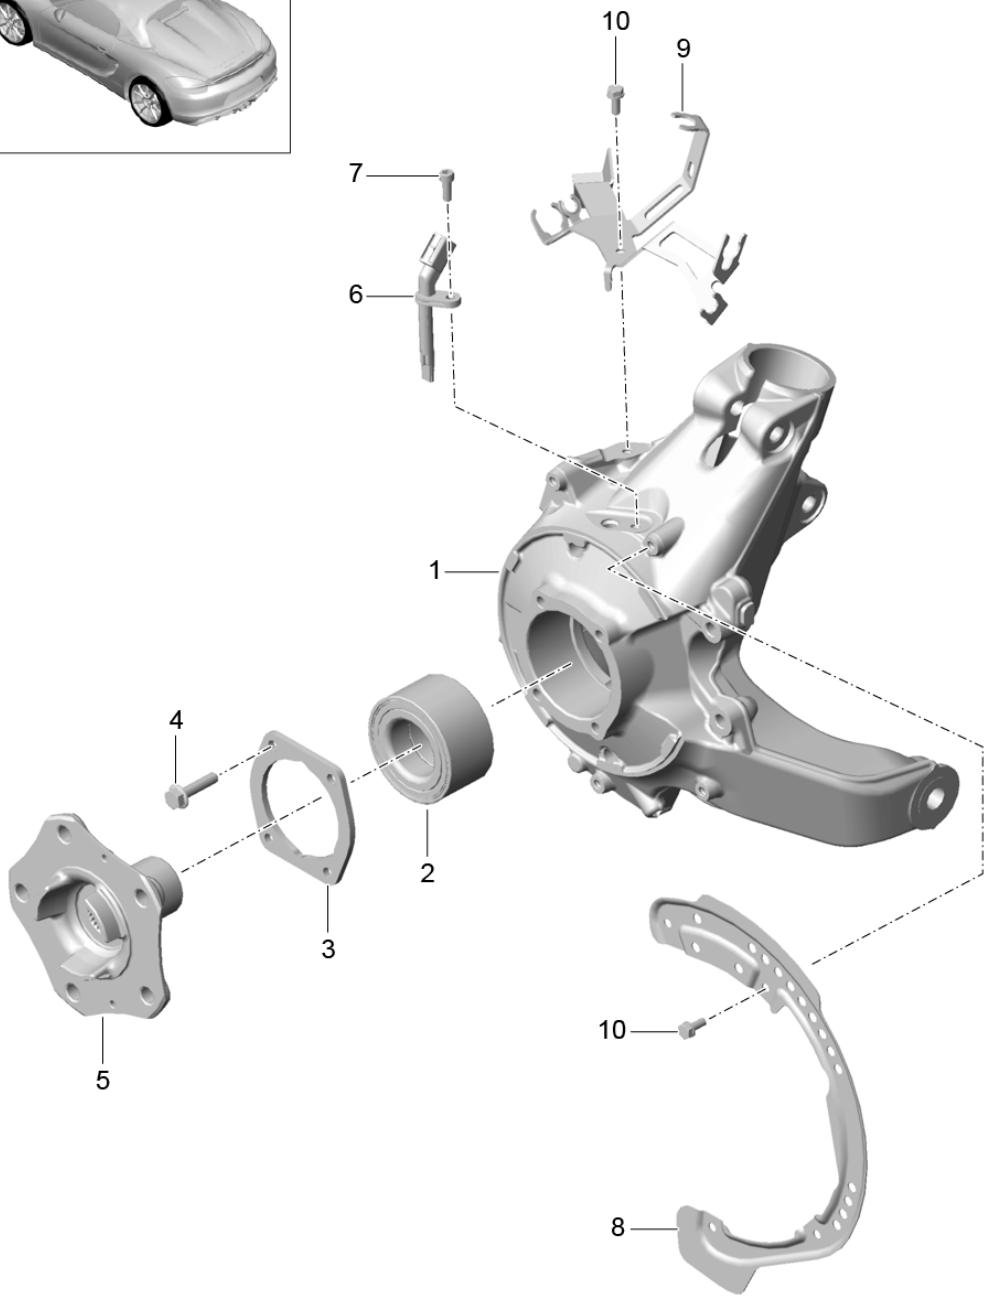

Model: 981SPY

Model life 2016>>2016

Model: 981SPY

Model life 2016>>2016

Pos	Part Number	Description	Remark	Qty	Model
		Rear axle			
		Wheel carrier			
		Wheel hub			
1	981 331 157 07	Wheel carrier	left	1	
(1)	981 331 158 07	Wheel carrier	right	1	
2	982 507 625	angular ball bearing		2	
3	986 331 661 20	Cover		2	
4	999 217 042 03	Hexagon bolt M 8 X 35		8	
5	991 341 605 03	Wheel hub		2	
6	991 606 407 01	speed sensor		2	
7	900 067 117 04	Socket head bolt M 6 X 16		2	
8	981 352 801 02	Cover plate	left	1	
(8)	981 352 802 02	Cover plate	right	1	
9	981 355 501 01	Bracket	left	1	
(9)	981 355 502 01	Bracket	right	1	
10	999 217 116 01	Hexagon bolt M6 X 16		10	