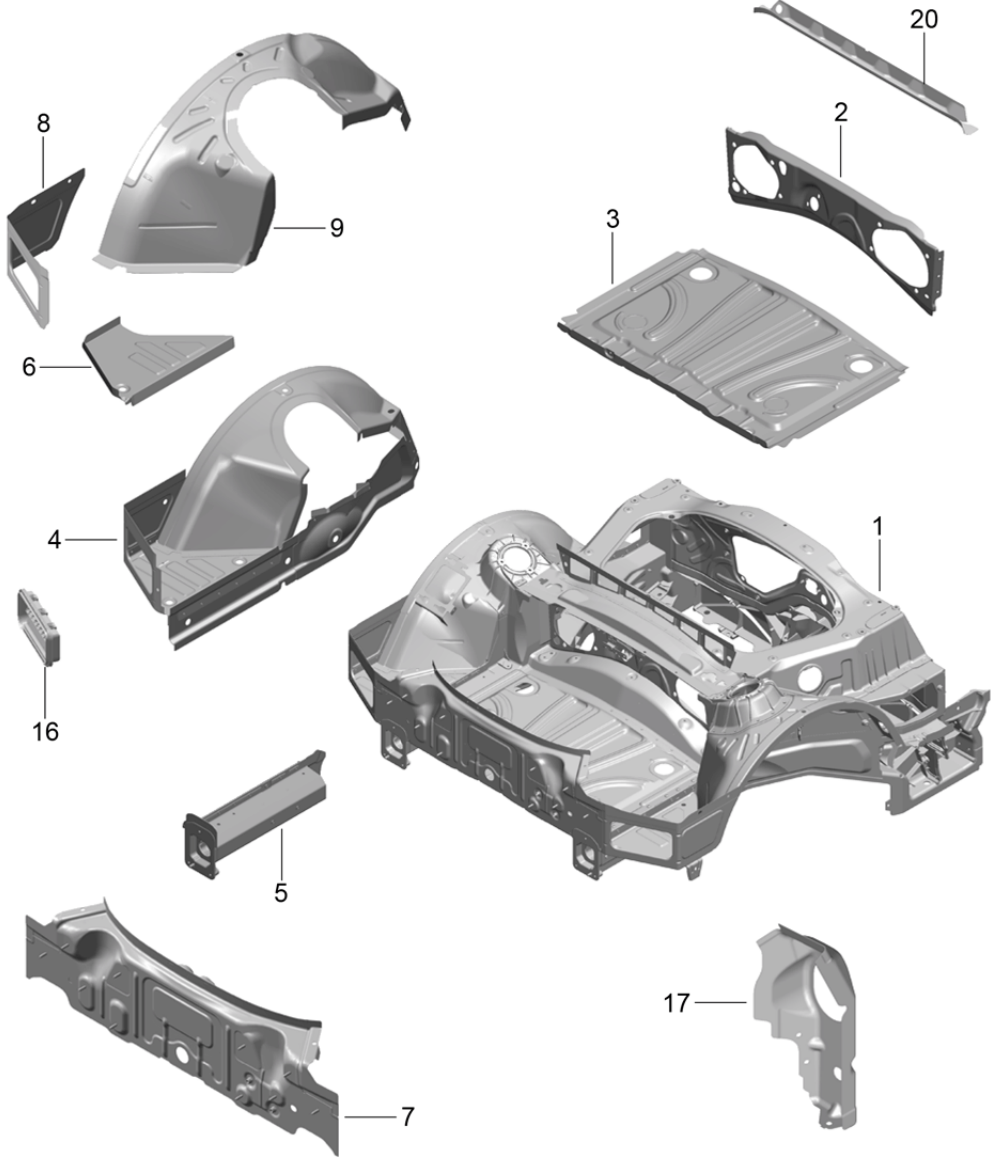

1. 15 — [part] — 10
   - 14 — [part] — 11
   - 13 — [part] — 12
2. [part] — 21