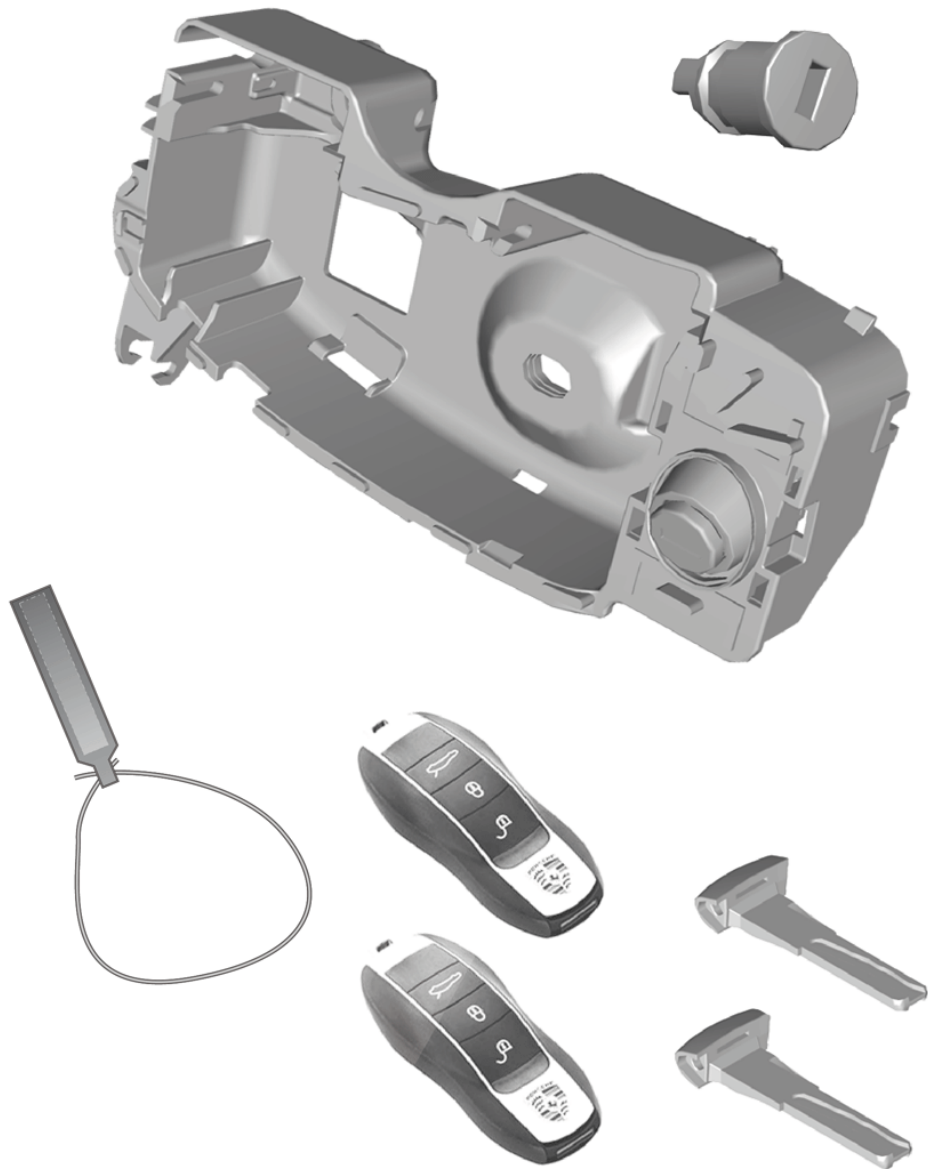

Model: 981SPY

Model life 2016>>2016