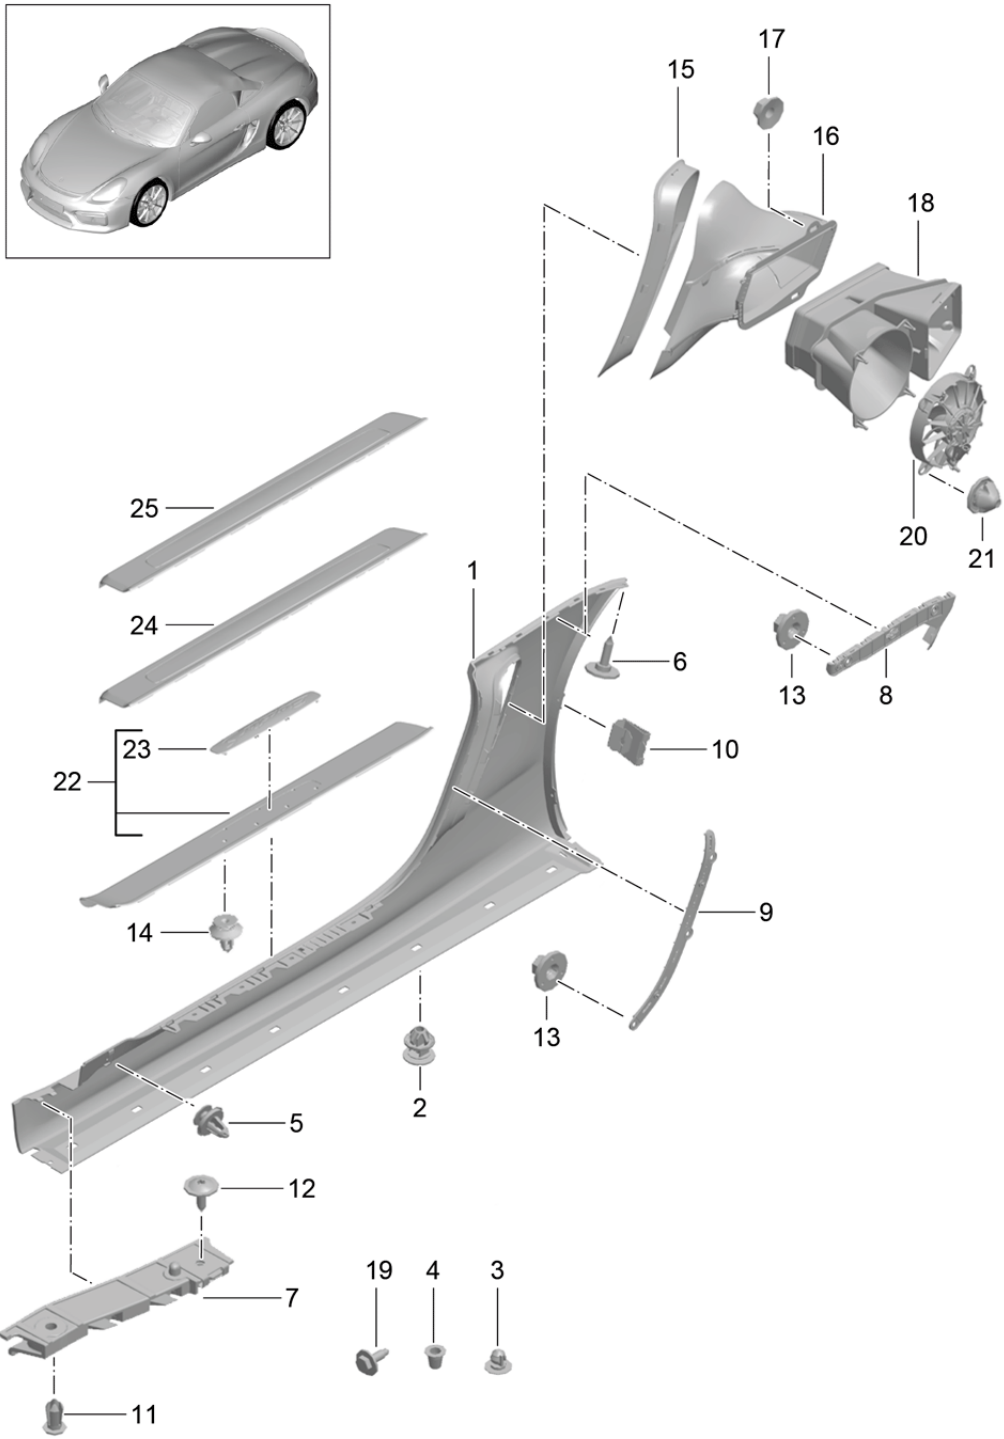

Model: 981SPY

Model life 2016>>2016

Model: 981SPY Model life 2016>>2016

Pos	Part Number	Description	Remark	Qty	Model
1	981 504 661 15	Side member trim and Ventilation Engine compartment Side member trim primed	left	1	
(1)	981 504 662 15	Side member trim primed	right	1	
2	981 504 597 00	Fasteners		X	
3	999 591 413 40	Side member trim Retaining clip 9,80		8	
4	999 702 403 40	Grommet 9,5X14		8	
5	999 507 999 40	Retaining clip 8,1X2,00		8	
6	999 073 227 09	panel screw ST4,8X19-C		X	
7	981 504 763 00	retaining strip	left	1	
(7)	981 504 764 00	retaining strip	front right	1	
8	981 504 863 02	retaining strip	front left	1	
(8)	981 504 864 02	retaining strip	rear right	1	
9	981 504 865 01	retaining strip	rear left	1	
(9)	981 504 866 01	retaining strip	center right	1	
10	999 507 309 02	panel nut ST 4,8		X	
11	999 591 712 40	Spreader rivet 6,0X12,0		6	
12	999 073 505 01	panel screw ST4,8X16-C		X	
13	999 049 032 40	Hexagon plastic collar nut T6/22X10,5		12	
14	999 507 999 40	Retaining clip 8,1X2,00		8	
15	981 504 561 02	Trim Air inlet primed	left	1	
(15)	981 504 562 02	Trim Air inlet primed	right	1	
16	981 504 549 04	Frame Air inlet	left	1	
(16)	981 504 550 04	Disc Black Frame Air inlet	with: right	1	
17	999 076 042 01	Disc Black Hexagon nut M6	with:	4	
18	981 504 657 04	Air guide channel	left	1	
(18)	981 504 658 04	Seal Air guide channel	with: right	1