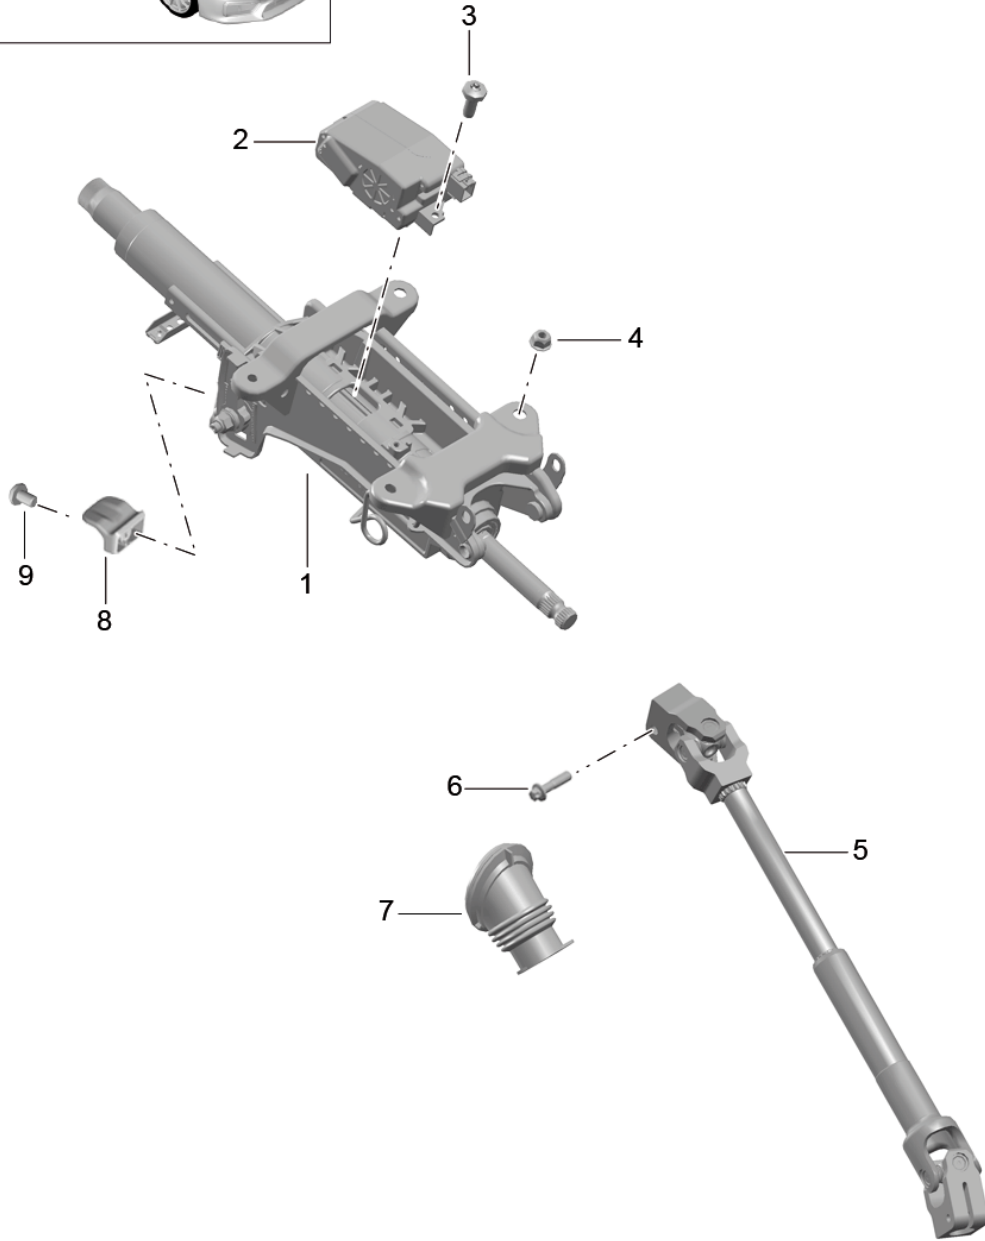

Model: 981SPY

Model life 2016>>2016

Model: 981SPY

Model life 2016>>2016

Pos	Part Number	Description	Remark	Qty	Model
		Steering column			
		Intermediate steering shaft			
1	991 347 015 24	Steering column		1	PR:647
(1)	991 347 015 06	Steering column		1	PR:655
2	7PP 905 852 C	Control unit		1	PR:655
3	8E0 035 413	Hexagon socket head bolt M 5 X 10		2	PR:655
4	999 084 630 01	Hexagon nut M 8		1	
5	991 347 023 03	Intermediate steering shaft		1	PR:098
6	WHT 004 955 A	Torx socket head bolt M 8 X 30		2	
7	991 347 037 02	Bellows		1	
8	970 347 175 00	handle		1	PR:647,655
		Black			
9	N 104 857 03	Hexagon socket flat head bolt M 5 X 12 - W		1	PR:655,647