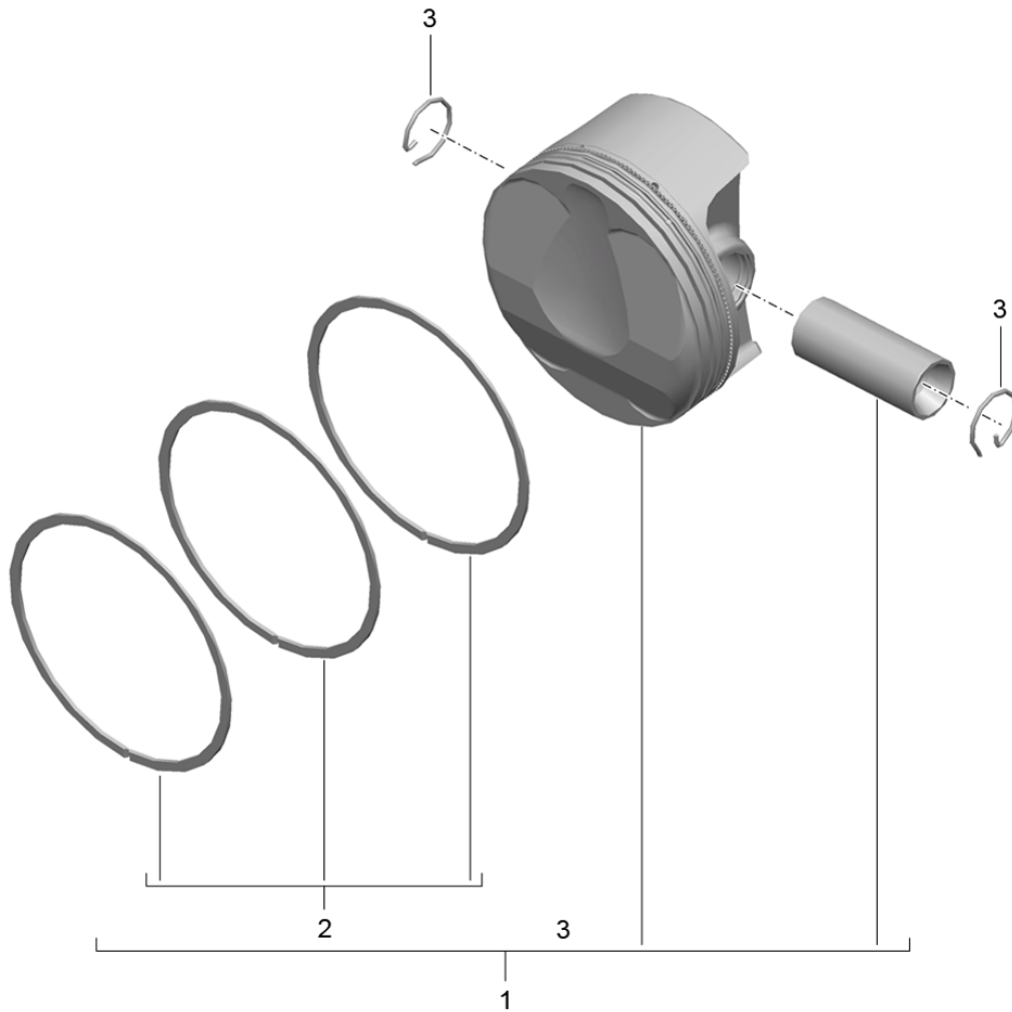

Model: 981SPY

Model life 2016>>2016

Model: 981SPY

Model life 2016>>2016

Pos	Part Number	Description	Remark	Qty	Model
1	9A1 103 938 00	piston piston Tolerance range X Identification: >> >>		6	
(1)	9A1 103 938 50	- piston Tolerance range X Identification: >> >>		6	
2	9A1 103 075 02	+		6	
3	9A1 103 141 01	1 set: piston rings Securing ring		12