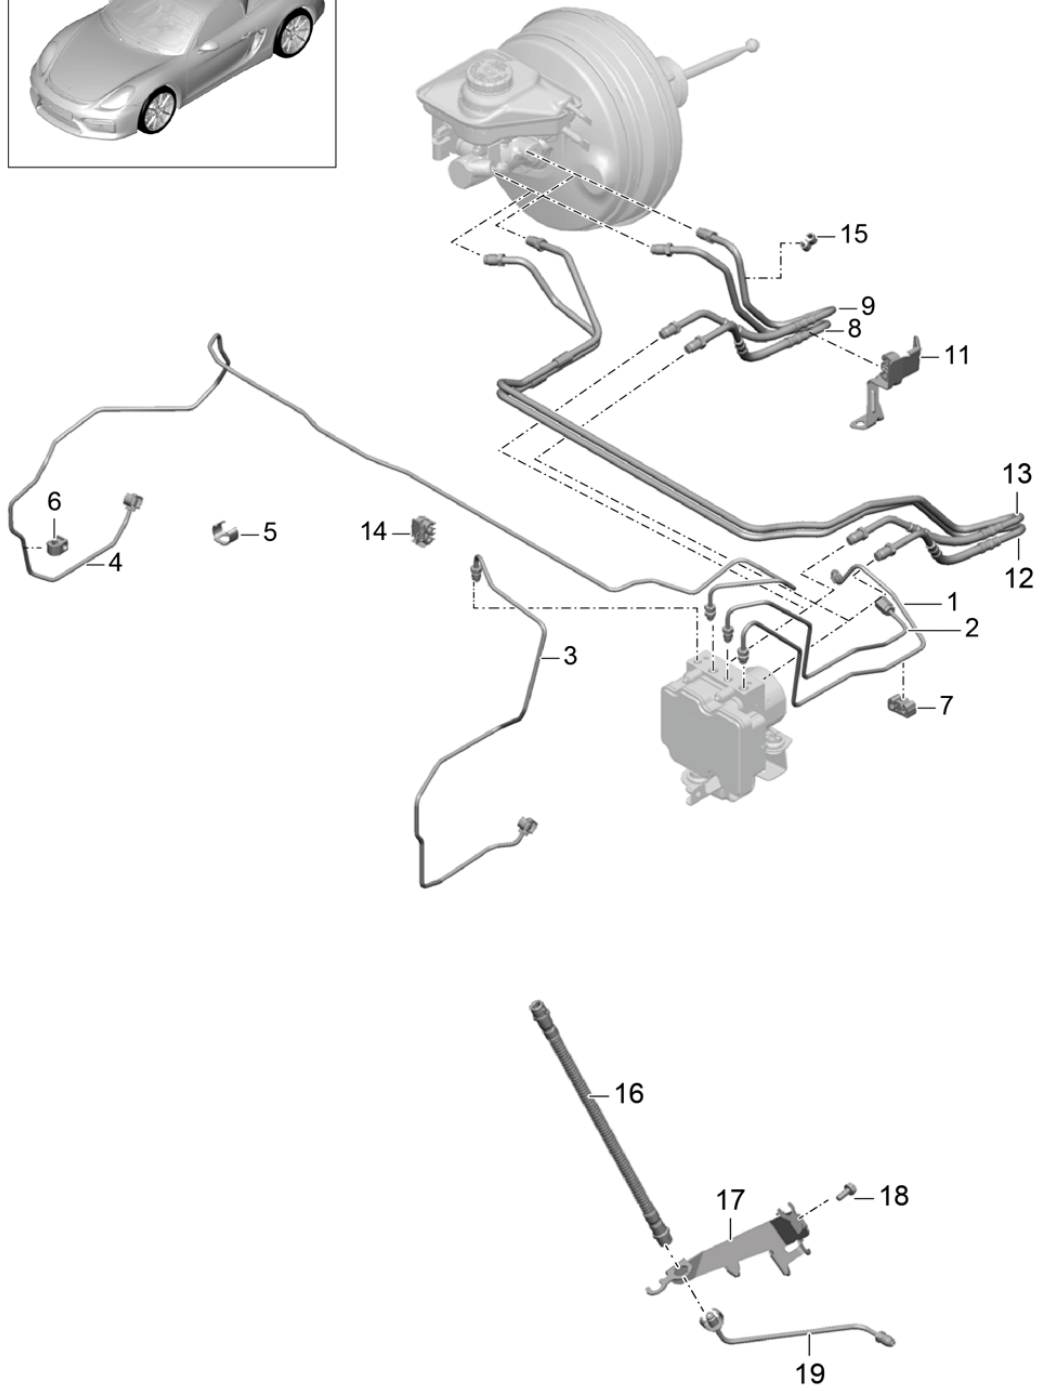

Model: 981SPY

Model life 2016>>2016

Model: 981SPY Model life 2016>>2016

Pos	Part Number	Description	Remark	Qty	Model
		Brake lines Front end	front		
1	991 355 316 12	Brake line		1	
2	991 355 315 07	Brake line		1	
3	991 355 175 05	Brake line		1	
4	991 355 176 06	Brake line		1	
5	997 355 331 00	retaining spring		6	
6	95B 611 797	Clip 4,75-6,0		4	
7	8K0 611 797 D	Clip		2	
8	991 355 311 30	Brake line for Brake booster	lhd	1	PR:098
		with: switch - brake light Integrated			
9	991 355 313 29	Brake line for Brake booster	lhd	1	PR:098
		with: switch - brake light Integrated			
11	991 355 509 10	Bracket	rhd	1	PR:099
15	999 591 897 40	Bracket 8,00/8,00		3	PR:098
16	991 355 137 01	Brake hose		2	
17	991 355 501 01	Bracket	left	1	
(17)	991 355 502 01	Bracket	right	1	
18	999 217 116 01	Hexagon bolt M 6 X 16		4	
19	991 355 581 03	Brake line	left	1	
(19)	991 355 582 03	Brake line	right	1