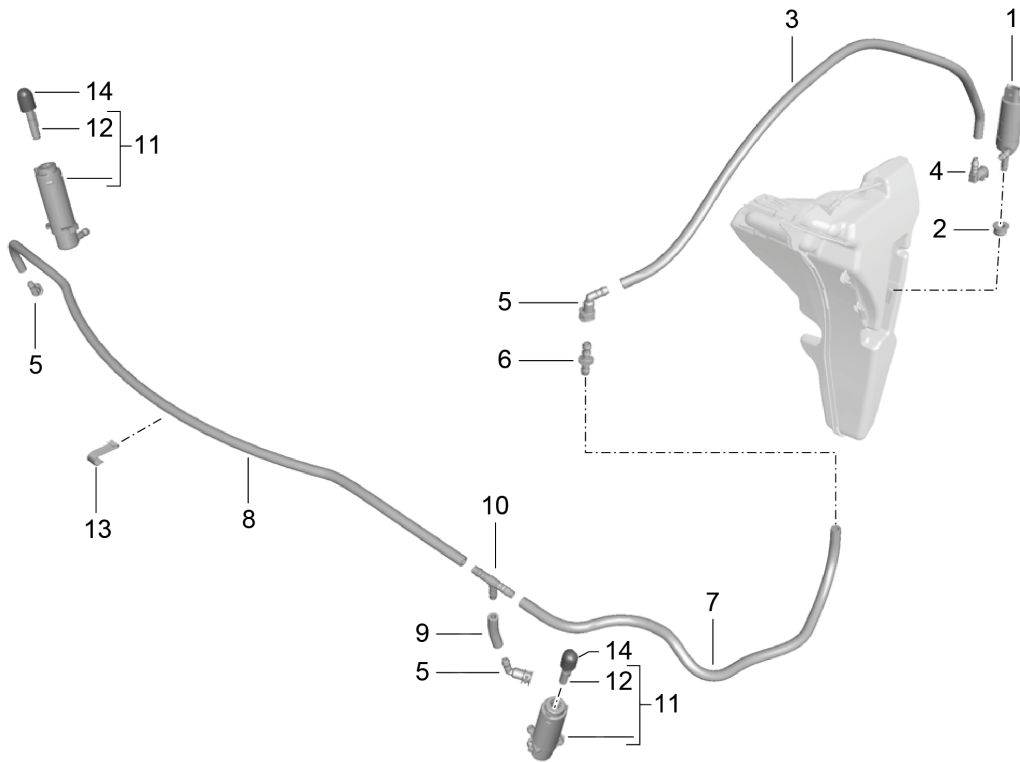

Model: 981SPY

Model life 2016>>2016

Model: 981SPY Model life 2016>>2016

Pos	Part Number	Description	Remark	Qty	Model
1	958 624 502 00	Headlight washer system Pump for headlight- washer system		1	PR:288 PR:288
2	431 955 465 A	Seal		1	PR:288
3	000 043 204 79	Hose 8 X 3 905 MM		*	PR:288
4	8E0 955 665	Elbow fitting		1	PR:288
5	997 628 205 00	Coupling		3	PR:288
6	991 628 208 01	Hose connector		1	PR:288
7	000 043 204 79	Hose 8 X 3 600 MM		*	PR:288
8	000 043 204 79	Hose 8 X 3 1340 MM		*	PR:288
9	000 043 204 79	Hose 8 X 3 75 MM		*	PR:288
10	113 955 975 B	t-piece		1	PR:288
(11)	991 628 167 00	jet Matt black		2	
		with:			
(12)	991 628 265 00	Nozzle head Nozzle head Matt black		2	
11	997 628 163 01	jet		2	PR:288
12	997 628 263 00	Nozzle head		2	PR:288
13	999 507 164 01	Cable fastener		7	PR:288
14	997 628 981 02	Cap primed for POS 11 + 12		2	PR:288 ,XUB