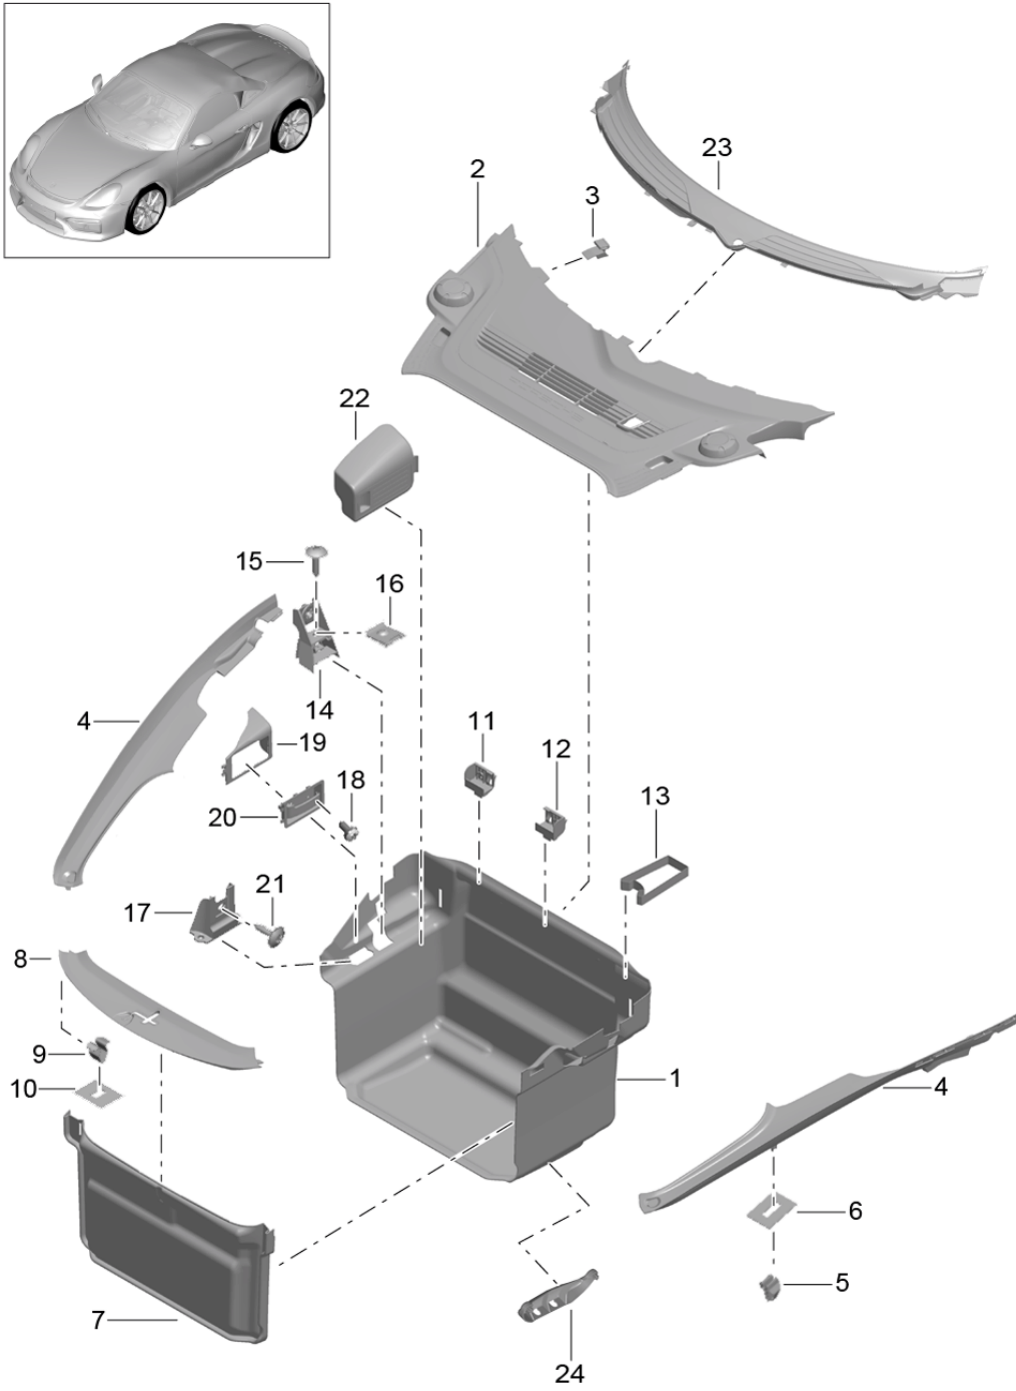

Model: 981SPY

Model life 2016>>2016

Pos	Part Number	Description	Remark	Qty	Model
3		Camera also use:	000 043 305 35	1	
3	981 542 511 02	Side window doors			
(3)	981 542 512 02	Door window	left	1	
4	991 542 551 02	Door window	right	1	
4	991 542 551 02	Mount		2	
5	000 043 303 19	Door window			
5	000 043 303 19	Adhesive set window glazing		1	
6	991 552 571 00	Bracket		1	
6	991 552 571 00	Chassis number			

Model: 981SPY

Model life 2016>>2016