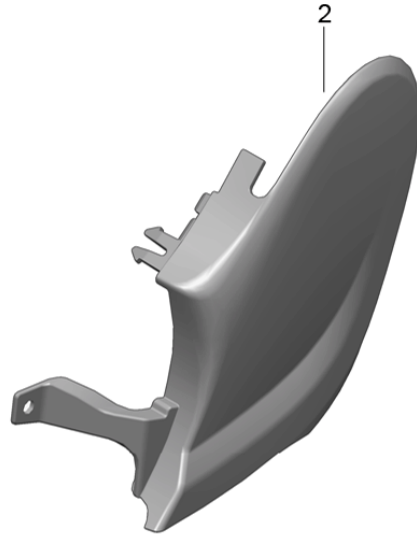

Model: 981SPY Model life 2016>>2016

Pos	Part Number	Description	Remark	Qty	Model
1	991 573 091 03	refrigerant circuit Underbody and Rear end suction line Wheel housing for	front	1	
2	991 573 092 03	Underbody Pressure line Underbody for	front	1	
3	9A1 573 341 02	Wheel housing Line holder		1	
4	9A1 573 099 08	Lines suction line Underbody for		1	
5	9A1 573 097 09	Compressor Pressure line Underbody for		1	
6	999 707 557 41	Compressor O-ring		3	
7	999 707 439 41	11.00X2.50 O-ring		1	
8	999 707 653 40	23.80X2.40 O-ring		2	
9	N 104 144 02	16.70X2.50 Socket head bolt with hexagon socket head M 8X28		3	
10	999 507 125 40	Bracket 8,0		1	
11	900 385 041 01	Torx screw BM 6X12		1	
12	999 511 230 40	Cable holder		1	
13	991 573 825 01	Bracket for coolant line		3	
14	991 573 843 00	Bracket		1	
15	991 573 837 00	Bracket		2	
16	991 573 829 01	Bracket for coolant line		1	

Model: 981SPY

Model life 2016>>2016