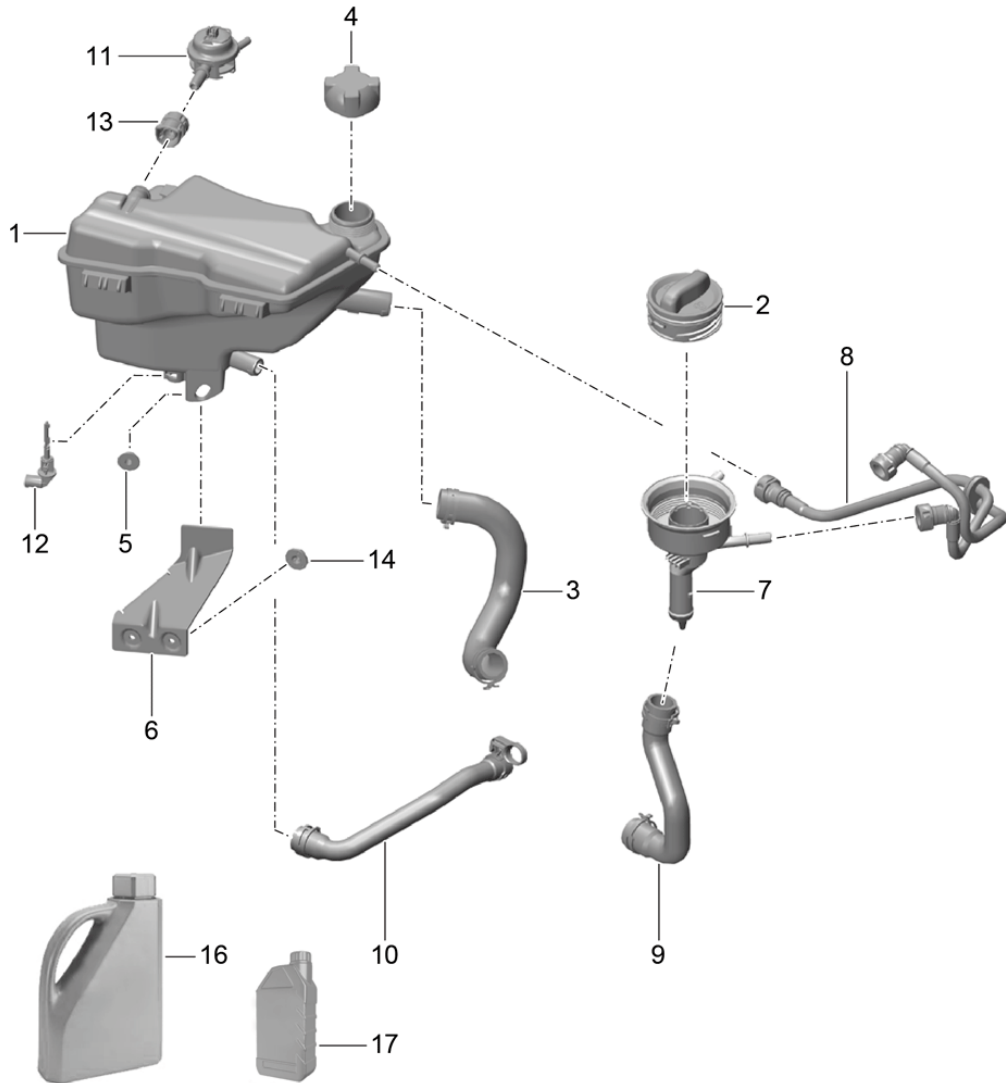

Model: 981SPY

Model life 2016>>2016

Pos	Part Number	Description	Remark	Qty	Model
1	991 106 138 01	Radiator Radiator No longer use the part here	center center	1	
1	991 106 138 02	Radiator	center	1	
2		Retaining frame		1	
3	991 106 338 01	Sealing frame		1	
4	991 106 537 01	Rubber bush	upper	2	
5	991 106 538 02	Rubber bush	lower	2	
6	981 106 638 90	Water hose		1	
7	981 106 639 90	Water hose		1	
8	999 084 638 01	Hexagon nut M 6		4	

Model: 981SPY

Model life 2016>>2016