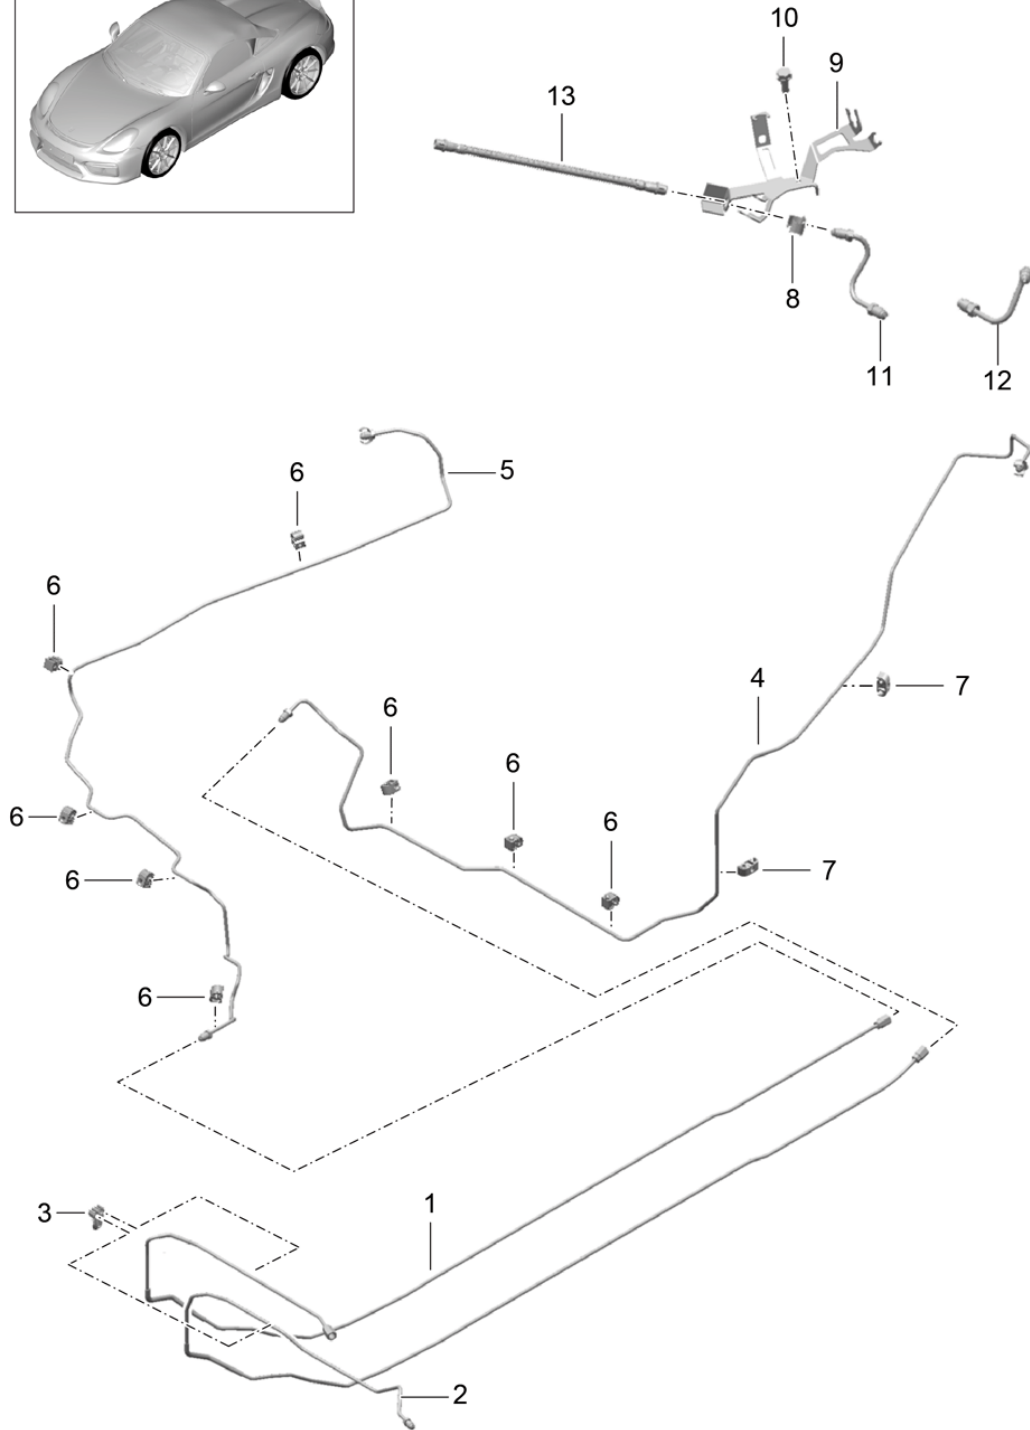

Model: 981SPY

Model life 2016>>2016

Model: 981SPY

Model life 2016>>2016

Pos	Part Number	Description	Remark	Qty	Model
		Brake lines	center		
		Underbody	rear		
1	991 355 179 11	Brake line		1	
2	991 355 177 13	Brake line		1	
3	991 355 510 02	Bracket		2	
4	981 355 189 08	Brake line	left	1	
5	981 355 190 06	Brake line	right	1	
6	95B 611 797	Clip		4	
		4,75-6,0			
7	8E0 611 797 D	Bracket	left	3	PR:480
		Brake line			
8	997 355 331 00	retaining spring		2	
9	981 355 501 01	Bracket	left	1	
(9)	981 355 502 01	Bracket	right	1	
10	999 217 116 01	Hexagon bolt		4	
		M 6 X 16			
11	981 355 581 04	Brake line	left	1	PR:-450
(11)	981 355 582 04	Brake line	right	1	PR:-450
12	981 355 581 03	Brake line	left	1	PR:450
(12)	981 355 582 03	Brake line	right	1	PR:450
13	991 355 137 01	Brake hose		2