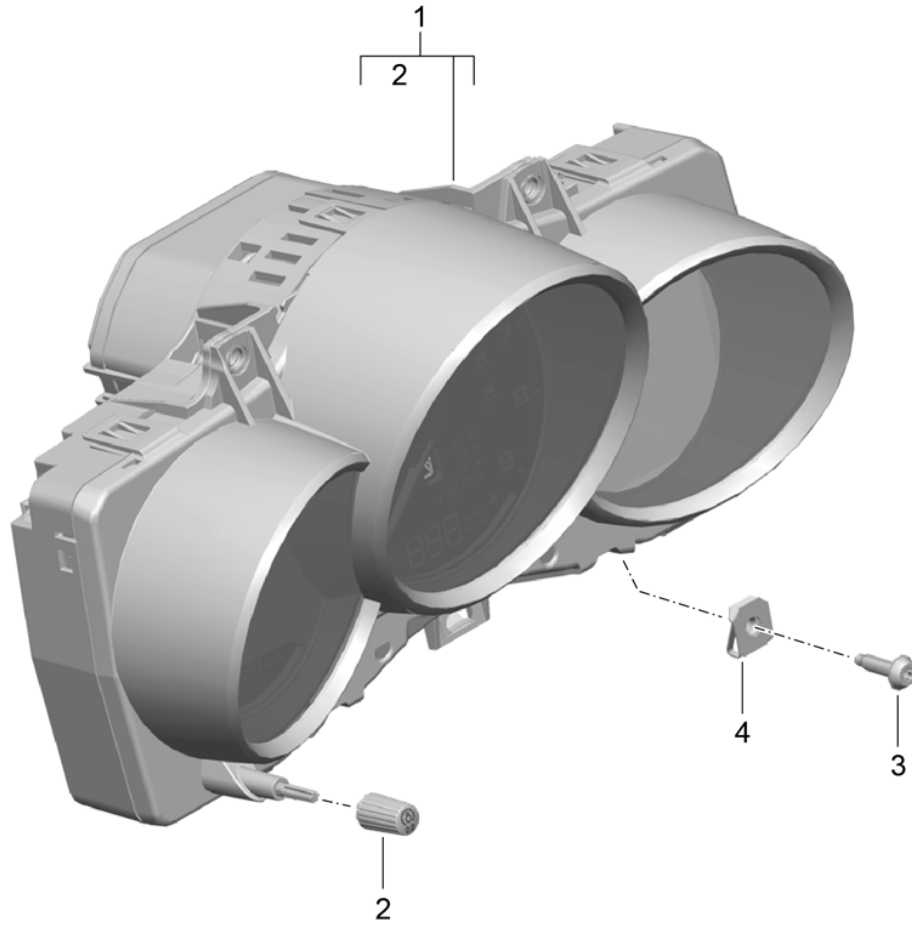

Model: 981SPY

Model life 2016>>2016

Model: 981SPY

Model life 2016>>2016

Pos	Part Number	Description	Remark	Qty	Model
(1)	981 641 213 00	Instruments Stopwatch Combi-instrument (complete)		1	- "USA" , "CDN"
(1)	981 641 213 00 A05 981 641 215 00	Matt black Combi-instrument (complete)		1	- "CDN"
2	981 641 215 00 A05 991 641 911 00	Matt black knob		1	
3	999 073 498 01	throttle control element fillister hd. bolt M 5 X 20		4	
4	999 507 556 01	panel nut		4	
-		Stopwatch			
5	981 641 302 00 981 641 302 00 DAP	Stopwatch Matt Black/Galvano Silver		1	
6	999 073 155 09	panel screw		2