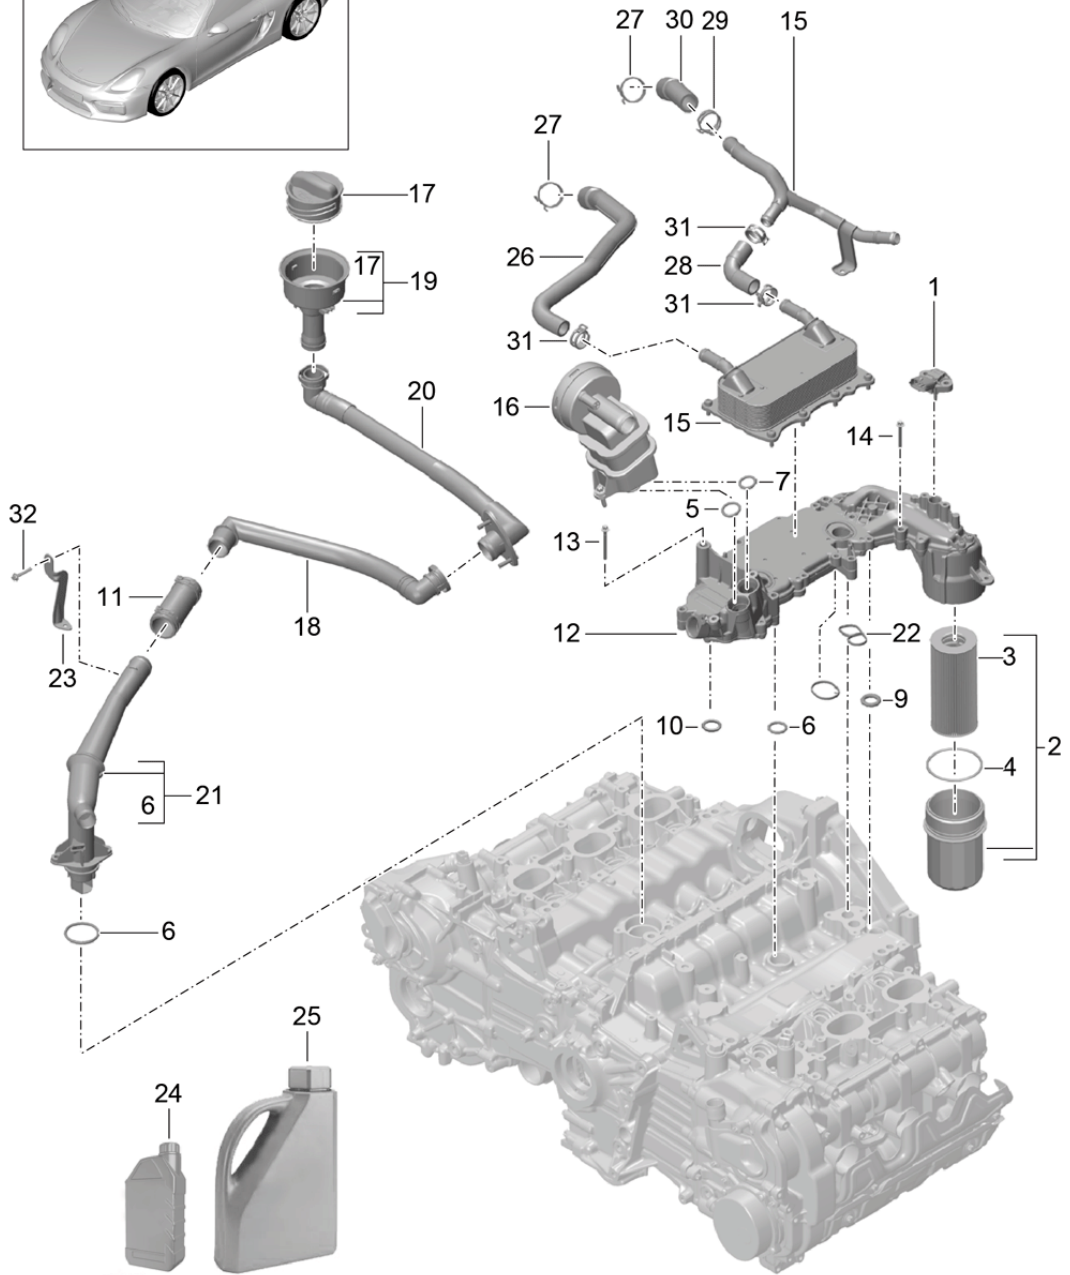

Model: 981SPY

Model life 2016>>2016

Model: 981SPY Model life 2016>>2016

Pos	Part Number	Description	Remark	Qty	Model
1	948 606 213 00	Engine lubrication		1	
2	9A1 107 024 00	Oil pressure sender		1	
3	9A1 107 224 00	Oil filter set (complete)		1	
		Oil filter insert		1	
		engine oil			
4	996 107 313 51	also use: seal ring	996 107 313 51	1	
		oil filter		1	
5	948 107 175 00	Seal		2	
6	999 707 348 40	heat exchanger		1	
7	999 707 634 40	O-ring 42,00 X 4,00		1	
8	999 707 635 40	O-ring 18,50 X 4,00		1	
9	999 707 594 40	O-ring 21,00 X 4,00		1	
10	999 707 595 40	O-ring 11,00 X 4,00		1	
11	981 107 274 00	O-ring 20,00 X 4,00		1	
		Hose		1	
12	9A1 107 020 12	Oil inlet		1	
13	900 385 276 01	Oil-conducting housing (complete)		1	
14	900 385 125 01	Torx screw M 6 X 60		8	
15	9A1 107 450 10	Torx screw M 6 X 45		1	
16	9A1 107 042 01	heat exchanger		1	
17	981 107 035 06	oil separator		1	
18	981 107 264 01	End cap		1	
19	981 107 160 05	Filler tube engine oil		1	
20	981 107 265 03	Filler tube engine oil		1	
21	9A1 107 016 22	Filler tube engine oil		1	
22	9A1 107 475 00	seal ring		1	
23	9A1 107 216 21	Bracket		1	
24	000 043 301 19	engine oil EXXON MOBIL 1 0W-40 1 LITER Container Information available		X	
25	000 043 301 21	engine oil EXXON MOBIL 1 0W-40 20 LITER Container Information available		X	
26	9A1 106 611 00	Water hose		1	
27	999 512 662 09	Intake Hose clamp B 32 X 12		2	
28	9A1 106 667 00	return line heat exchanger		1	
29	999 512 659 09	Hose clamp B 28 X 12		1	
30	9A1 106 665 00	return line		1	
31	999 512 656 09	Hose clamp B 25 X 12		3