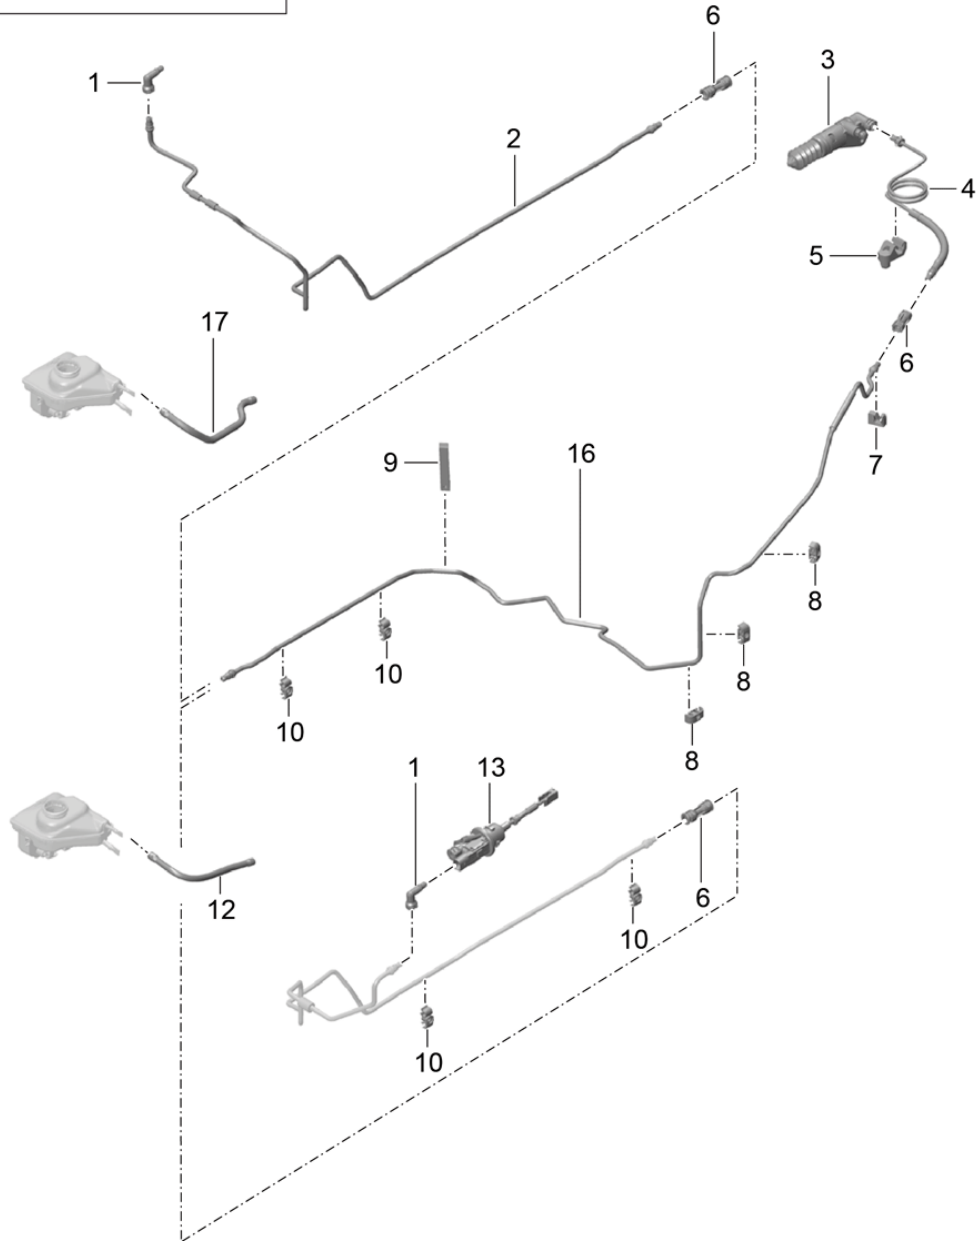

Model: 981SPY

Model life 2016>>2016

Model: 981SPY

Model life 2016>>2016

Pos	Part Number	Description	Remark	Qty	Model
		clutch actuation			
		Clutch master cylinder			
		Clutch slave cylinder			
		Lines			
1	991 423 151 00	Elbow fitting		1	PR:099,480
2	991 423 107 04	Clutch tube		1	PR:098,480
(2)	991 423 108 03	Clutch tube		1	PR:099,480
3	981 116 237 01	Slave cylinder		1	
4	981 423 377 06	Clutch hose		1	PR:480
5	999 507 586 40	Cable holder		1	PR:098
6	991 423 153 00	Sleeve		2	PR:480
7	999 591 922 40	Bracket		2	PR:480
8	8E0 611 797 D	Bracket		3	PR:480
9	999 507 272 40	Cable holder		1	
10	991 423 514 02	Bracket		5	PR:480
12	991 423 137 03	suction line		2	PR:098,480
		Clutch master cylinder			
13	991 423 171 00	Clutch master cylinder		1	PR:480
16	981 423 113 04	Clutch tube		1	PR:480
17	991 423 138 02	suction line		1	PR:099,480
		Clutch master cylinder			