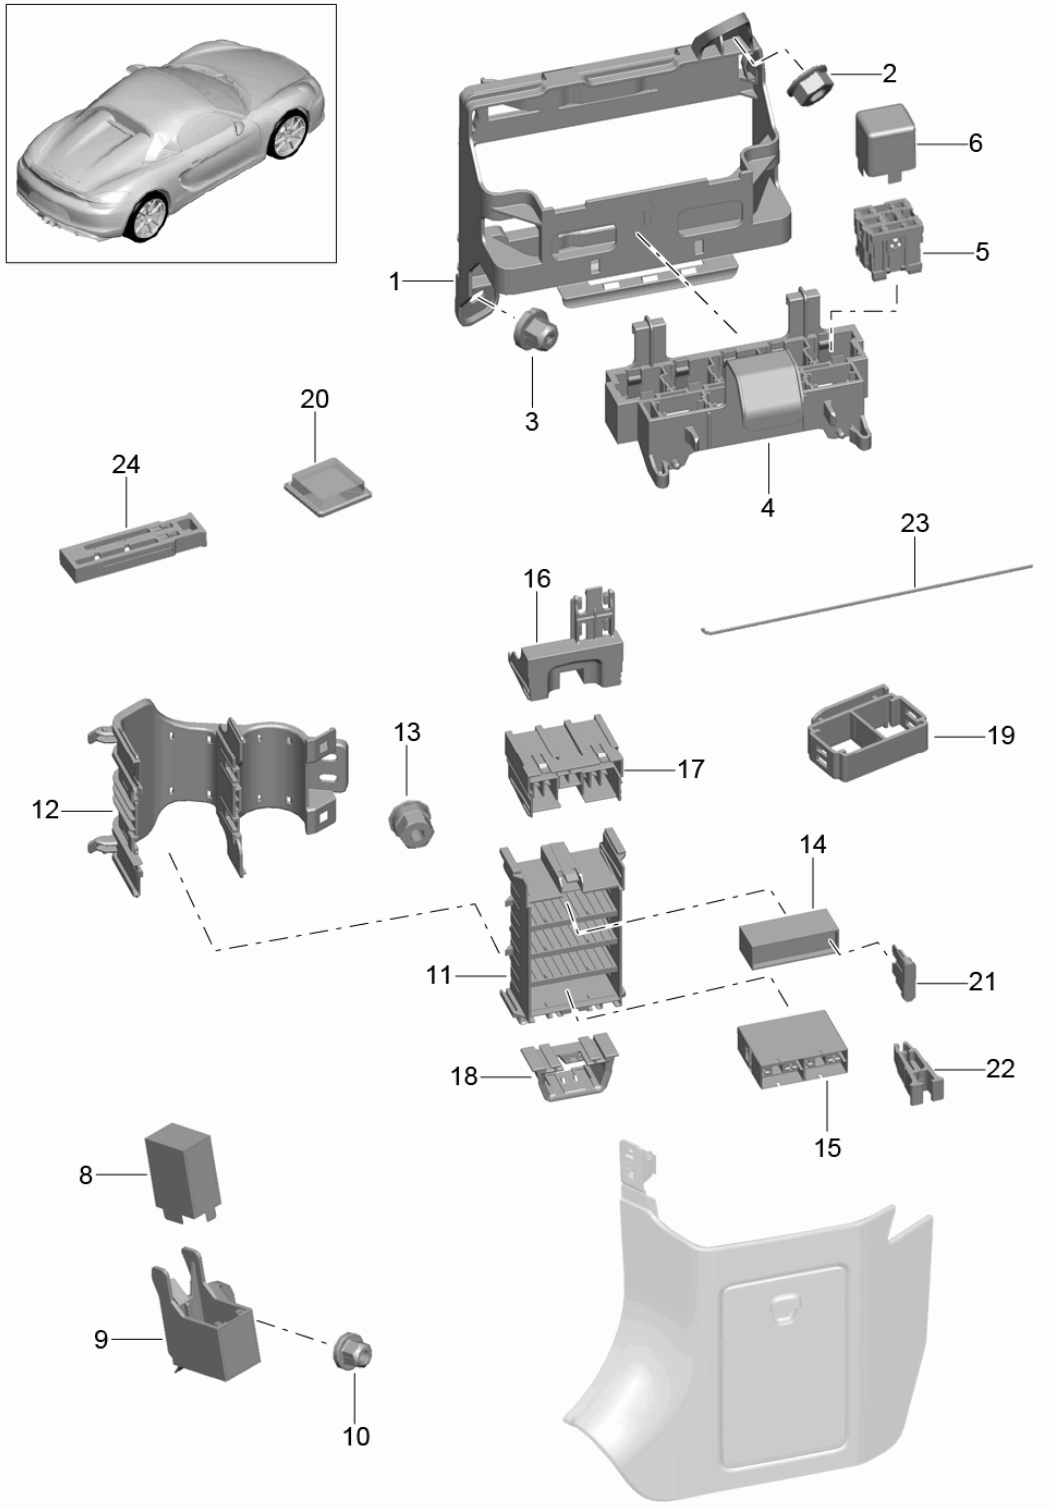

Model: 981SPY

Model life 2016>>2016

Model: 981SPY Model life 2016>>2016

Pos	Part Number	Description	Remark	Qty	Model
		central electrics dashboard			
1	991 610 111 00	Retainer for control units	lhd	1	PR:098
2	999 084 638 01	Hexagon nut M 6		1	
3	999 076 081 40	Hexagon plastic collar nut T 5		1	
4	991 610 105 00	Mounting frame relay plate		1	
5	443 937 527	relay plate for Relay		X	
(5)	999 650 538 40	K 3,K 4,K 5 relay plate for Relay		X	
6		K 6 Relay			
(6)	999 657 016 90	Relay Emergency operation Cover		1	
(6)	958 615 029 00	relay location/code no.: Relay	K3 left	1	
(6)	958 615 029 00	Radiator fan 1 relay location/code no.:	K4 right	1	
(6)	958 615 010 00	Relay Radiator fan 2 relay location/code no.:	K5	1	
8	4H0 951 253 C	Fanfare relay location/code no.:	K6	1	
9	991 610 151 00	Relay Fuel pump Luggage compartment		1	
10	999 049 033 40	Relay holder Fuel pump		1	
11	991 610 101 00	Plastic nut T 6		1	
12	991 610 103 00	Carrier		2	
13	999 516 032 01	Cover		1	
14	999 650 209 40	Hexagon nut M 6		2	
15	999 650 750 40	fuse holder		6	
16	991 610 104 00	fuse holder		2	
17	991 610 102 00	Cover	right	1	
		Bracket	left	1	
(18)	9P1 937 539	fuse			
19	991 610 127 00	Holder for diagnostic plug Bracket		1	
20	7PP 867 300	Connection point		5	
21	999 607 082 00	Clip		4	
(21)	999 607 083 00	fuse 5 A		X	
(21)	999 607 084 00	fuse 7 , 5 A		X	
(21)	999 607 085 00	fuse 10 A		X	
(21)	999 607 086 00	fuse 15 A		X	
(21)	999 607 087 00	fuse 20 A		X	
(21)	999 607 087 00	fuse 25 A		X	