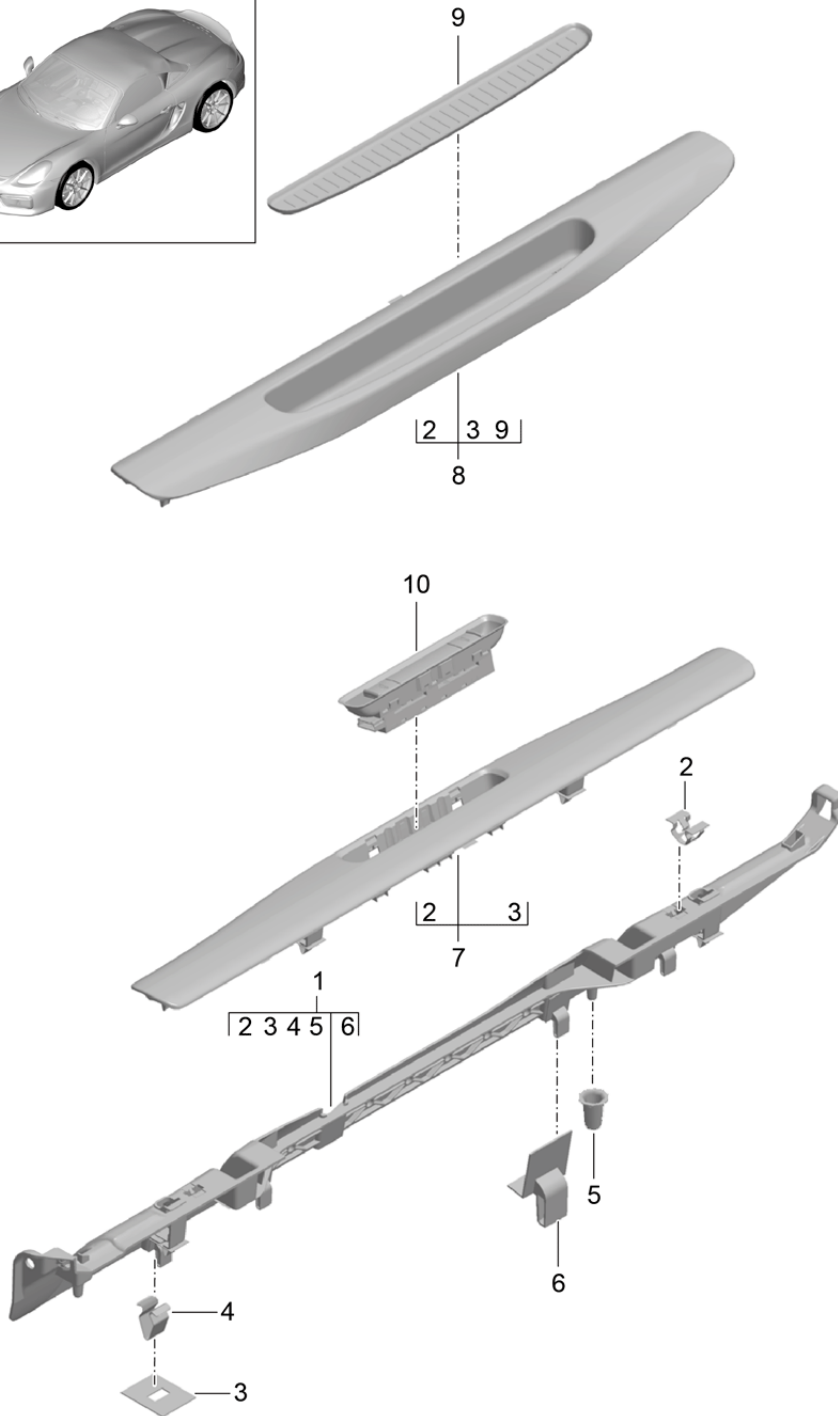

Model: 981SPY

Model life 2016>>2016

Model: 981SPY Model life 2016>>2016

Pos	Part Number	Description	Remark	Qty	Model
1	981 555 619 00	Sill trim strip Side member trim Support Sill	left	1	
(1)	981 555 620 00	Support Sill	right	1	
2	999 507 839 01	Clip		X	
3	999 209 084 40	Distance piece		X	
4	999 507 533 02	Clamp		10	
5	997 555 857 00	Grommet		4	
6	991 555 889 00	Grommet		8	
(7)	991 555 019 04	Trim Sill (drivers side)	inner lhd	1	PR:098
	991 555 019 04 1E0	Black			
8	991 555 122 04	Trim Sill (passenger side)	inner lhd	1	PR:098
	991 555 122 04 1E0	Black			
9	991 555 613 00	Insert Sill		1	
10		Tip switch see illustration:	903-005	1