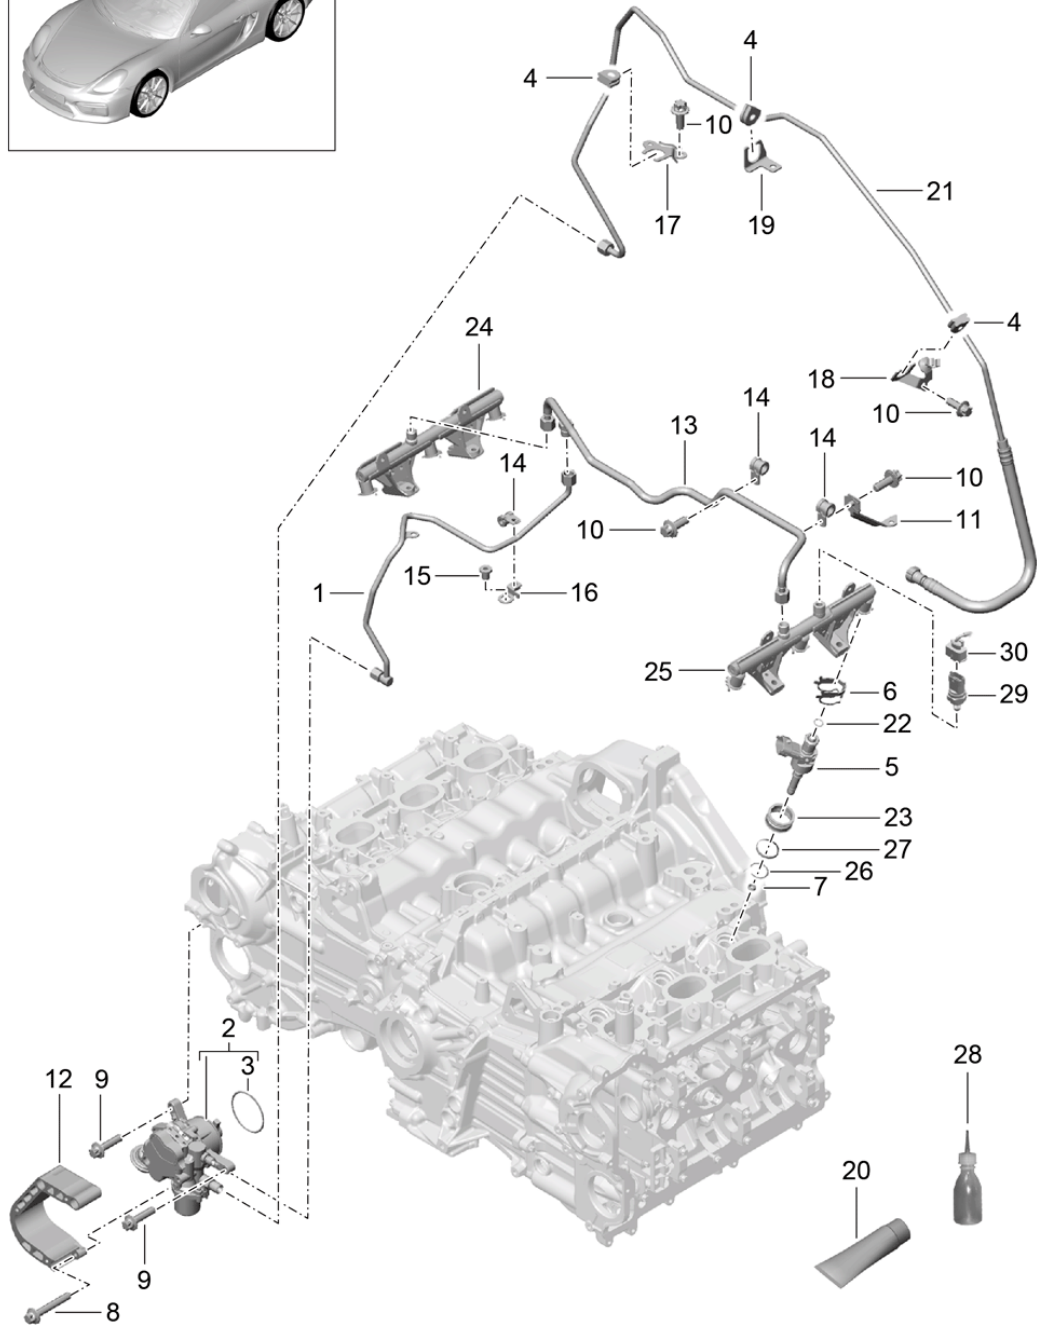

Model: 981SPY

Model life 2016>>2016

Model: 981SPY Model life 2016>>2016

Pos	Part Number	Description	Remark	Qty	Model
1	9A1 110 095 02	Fuel collection pipe high pressure pump Pressure line		1	
2	9A1 110 315 06	high pressure pump		1	
(2)	9A1 110 315 FX	high pressure pump		1	
3	999 707 643 40	O-ring high pressure pump		1	
4	999 702 028 50	Rubber grommet 7,5 X 20 X 2		3	
5	9A1 110 128 12	high-pressure injector No longer use the part here		6	
5	9A1 110 128 06	high-pressure injector		6	
6	9A1 110 866 04	Fixing Fuel collection pipe high-pressure injector		6	
7	999 704 020 90	seal ring 6,3 X 2,8		6	
8	900 385 045 01	Torx screw BM 6 X 40		1	
9	900 385 072 01	Torx screw BM 6 X 25		4	
10	900 385 009 01	Torx screw BM 6 X 16		4	
11	9A1 110 947 02	bracket for pressure line Line		1	
12	9A1 110 880 00	Cover high pressure pump		1	
13	9A1 110 092 03	Pressure line Connecting line		1	
14	999 511 801 01	Hose clamp		1	
15	900 219 006 01	sealing plug M 12 X 1,5		1	
16	9A1 110 940 02	bracket for pressure line		1	
17	9A1 110 323 02	bracket for pressure line		1	
18	9A1 110 324 01	Bracket Fuel line		1	
19	9A1 110 325 01	bracket for pressure line		1	
20	000 043 207 35	Grease Use		1	
		with:			
21	9A1 110 906 14	high-pressure injector Fuel line		1	
22	999 701 112 41	O-ring 7,52 X 3,51 See technical manual		6	
		Group:			
23	9A1 110 524 02	24 Bellows high-pressure injector		6	
24	9A1 110 859 03	Fuel collection pipe Cyl. 1 - 3		1	
25	9A1 110 860 04	Fuel collection pipe Cyl. 4 - 6		1	
26	900 906 011 02	snap ring A 14		6	
27	9A1 110 520 01	Spacer ring		6	
28	000 043 303 27	Lubricants 50 ML		1	
29	948 606 230 03	Pressure sensor		1	
30	999 653 067 40	Connector Pressure sensor		1