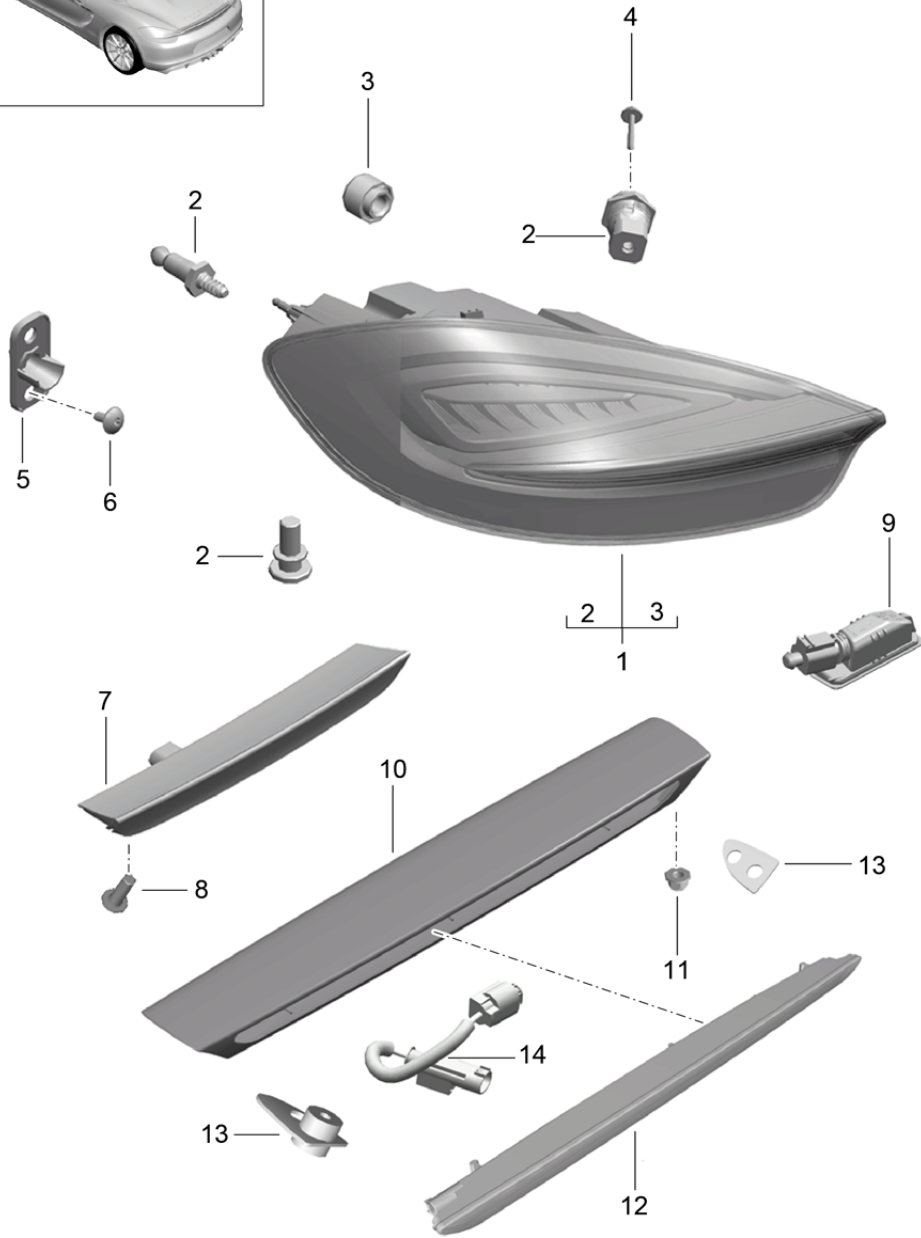

Model: 981SPY

Model life 2016>>2016

Pos	Part Number	Description	Remark	Qty	Model
28	997 631 297 00	Screw		4	
29	991 631 257 04	side marker light	left	1	
(29)	991 631 258 04	side marker light	right	1	

Model: 981SPY

Model life 2016>>2016