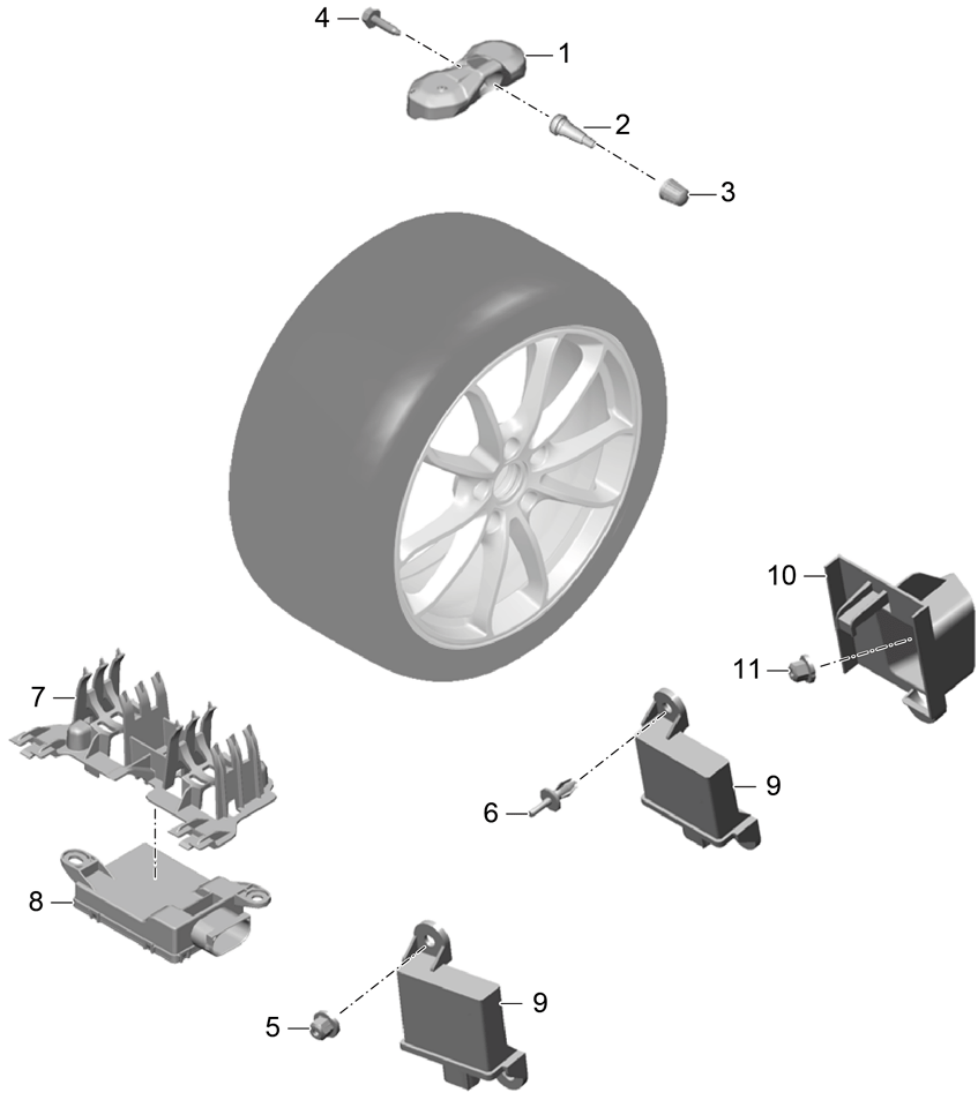

Model: 981SPY

Model life 2016>>2016

Pos	Part Number	Description	Remark	Qty	Model
(7)	997 361 490 00	(self-adhesive) Black Balancer weight		X	PR:-493
(7)	9P1 601 197	(self-adhesive) 90 G. Balancer weight		X	PR:493
8	991 362 020 00	(self-adhesive) Black Spare wheel		1	PR:447
9	4L0 012 619 B	Tyre sealant		1	
10	996 361 521 00	Protective sleeve Spare wheel		1	PR:447
11	999 914 001 40	Plastic gloves No longer use the part here		1	PR:447
12	5N0 012 615 C	Air compressor Spare wheel		1	
13	991 555 575 03	Bracket for compressor		1	
14	991 555 575 03 1E0	Black			
	991 555 765 02	Cover		1	
	991 555 765 02 1E0	Black			

Model: 981SPY

Model life 2016>>2016