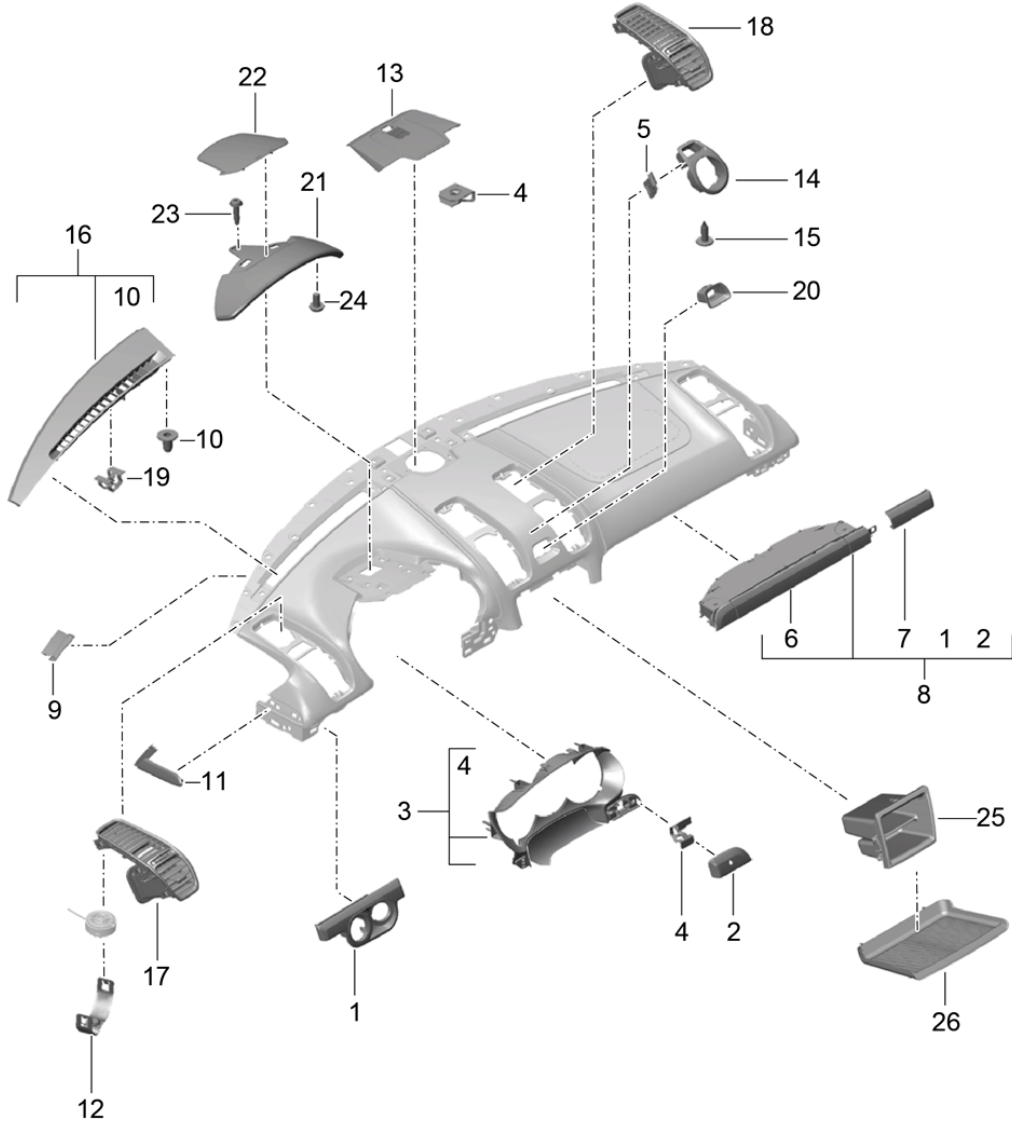

Model: 981SPY

Model life 2016>>2016