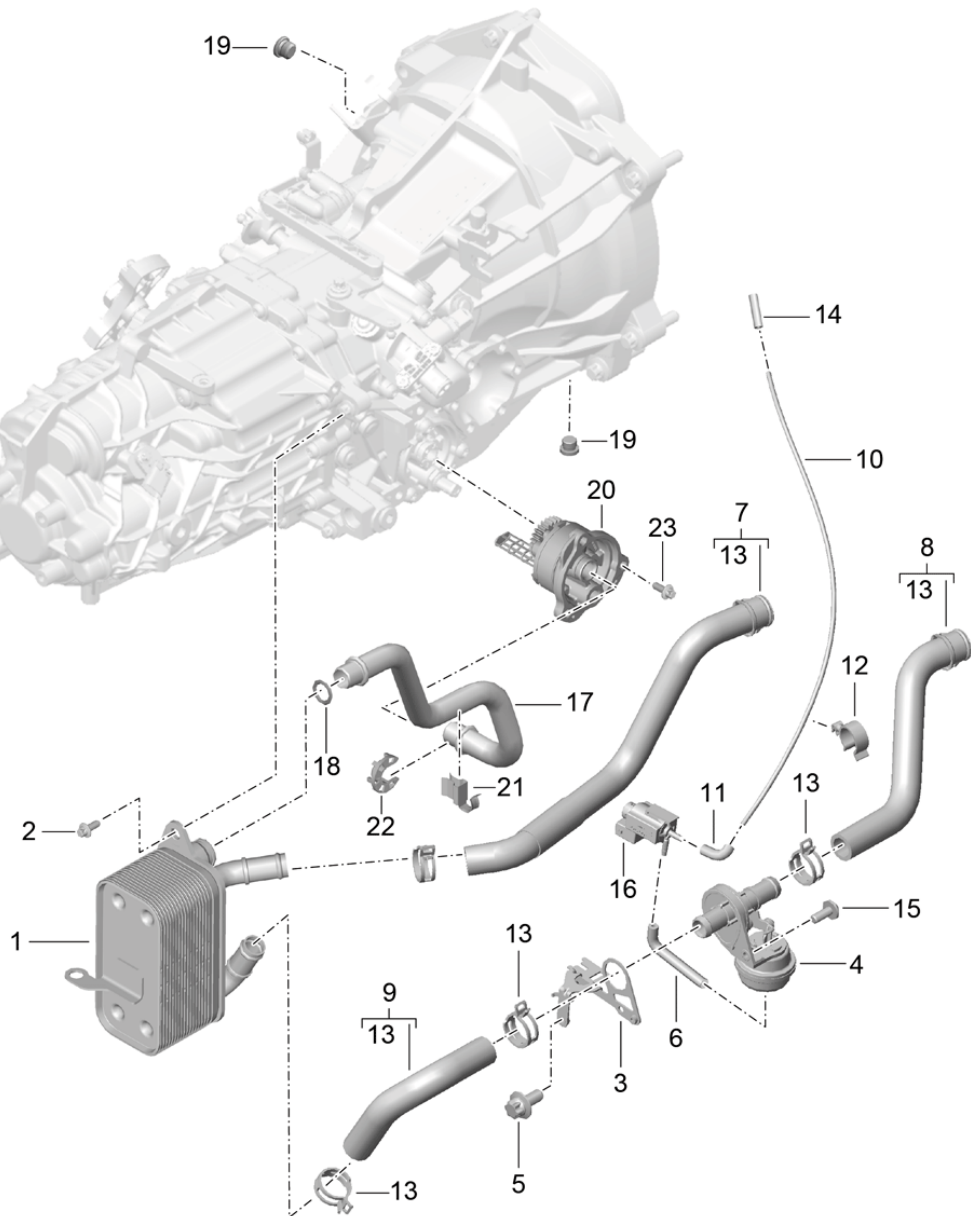

Model: 981SPY

Model life 2016>>2016

Model: 981SPY Model life 2016>>2016

Pos	Part Number	Description	Remark	Qty	Model
		Manual gearbox heat exchanger oil pipe Water pipe			G8120
1	981 307 017 00	heat exchanger		1	
2	981 307 821 00	flat round head bolt M 8 X 20		3	
3	981 307 401 00	Bracket Disc valve		1	
4	991 307 573 00	Disc valve		1	
5	900 385 041 01	Torx screw M 6 X 12		1	
6	9G1 307 673 00	Molded hose		1	
7	981 307 077 00	Water hose Coolant Return line		1	
8	981 307 074 00	Water hose Coolant Supply		1	
9	981 307 075 00	Water hose Coolant Supply		1	
-	000 043 205 01	Pipe 4,0 X 1,0 modify in workshop Shorten		*	
10		Vacuum line L = 400 MM		1	
11	928 574 717 05	Molded hose		1	
12	999 507 872 40	Bracket		1	
13	999 512 589 09	Hose clamp 25 X 12		1	
14	999 239 040 40	Connecting piece 3,5 X 2,0 X 28		1	PR: -XLF
(14)	928 573 727 05	Distributor		1	PR: XLF
15	N 910 682 01	Hexagon socket flat head bolt M 4 X 10		1	
16	7PP 906 270	Change-over valve		1	
17	981 307 053 00	Line		1	
18	981 307 853 00	O-ring		2	
19	N 910 597 01	sealing plug		2	
20	981 307 023 00	oil pump		1	
21	981 307 815 00	Clip		1	
22	981 307 825 00	Bracket		1	
23	981 307 850 00	flat round head bolt		3