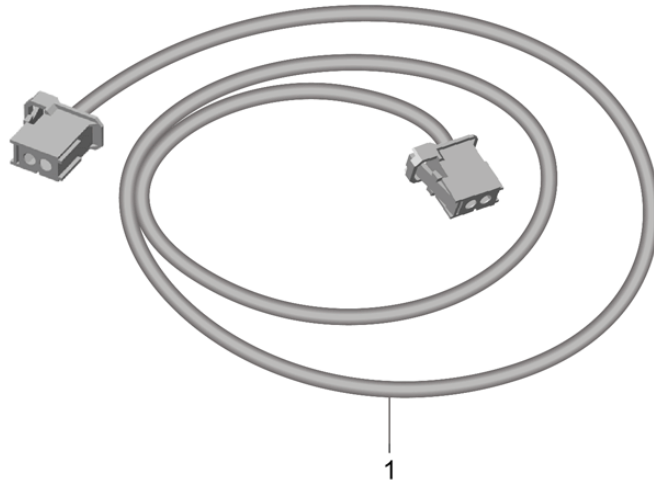

Model: 981SPY

Model life 2016>>2016

Model: 981SPY Model life 2016>>2016

Pos	Part Number	Description	Remark	Qty	Model
1	991 612 082 00	Wiring looms Airbag Seat belt Wire set Airbag unit (passenger side) Setting 1 To Connection point dashboard Connector Light green		1	
1	991 612 083 00	Wire set Airbag unit (passenger side) Setting2 To Connection point dashboard Connector yellow		1	
1	991 612 090 00	Wire set Airbag unit Driver's door To Connection point Door		1	
1	991 612 091 00	Wire set Airbag unit Passenger's door To Connection point Door		1	
1	991 612 088 00	Wire set Airbag unit (drivers side) dashboard To Connection point dashboard	lower	1	
1	991 612 089 00	Wire set Airbag unit (passenger side) dashboard To Connection point dashboard	lower	1	