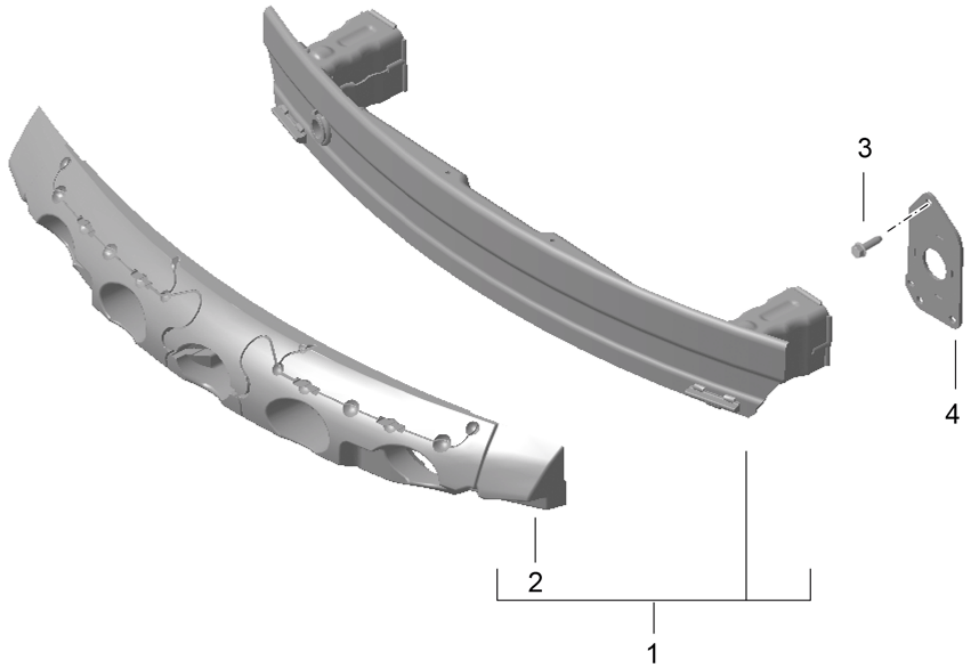

Model: 981SPY

Model life 2016>>2016

Model: 981SPY

Model life 2016>>2016

Pos	Part Number	Description	Remark	Qty	Model
1	981 505 121 80	Bumper carrier Bumper carrier (complete)	front front	1	
		with:			
2	981 505 777 80	Foam part Foam part Protective strip		1	
3	900 378 351 01	Hexagon bolt M 8 X 30		6	
4	991 505 771 00	Seal Shock absorber		2