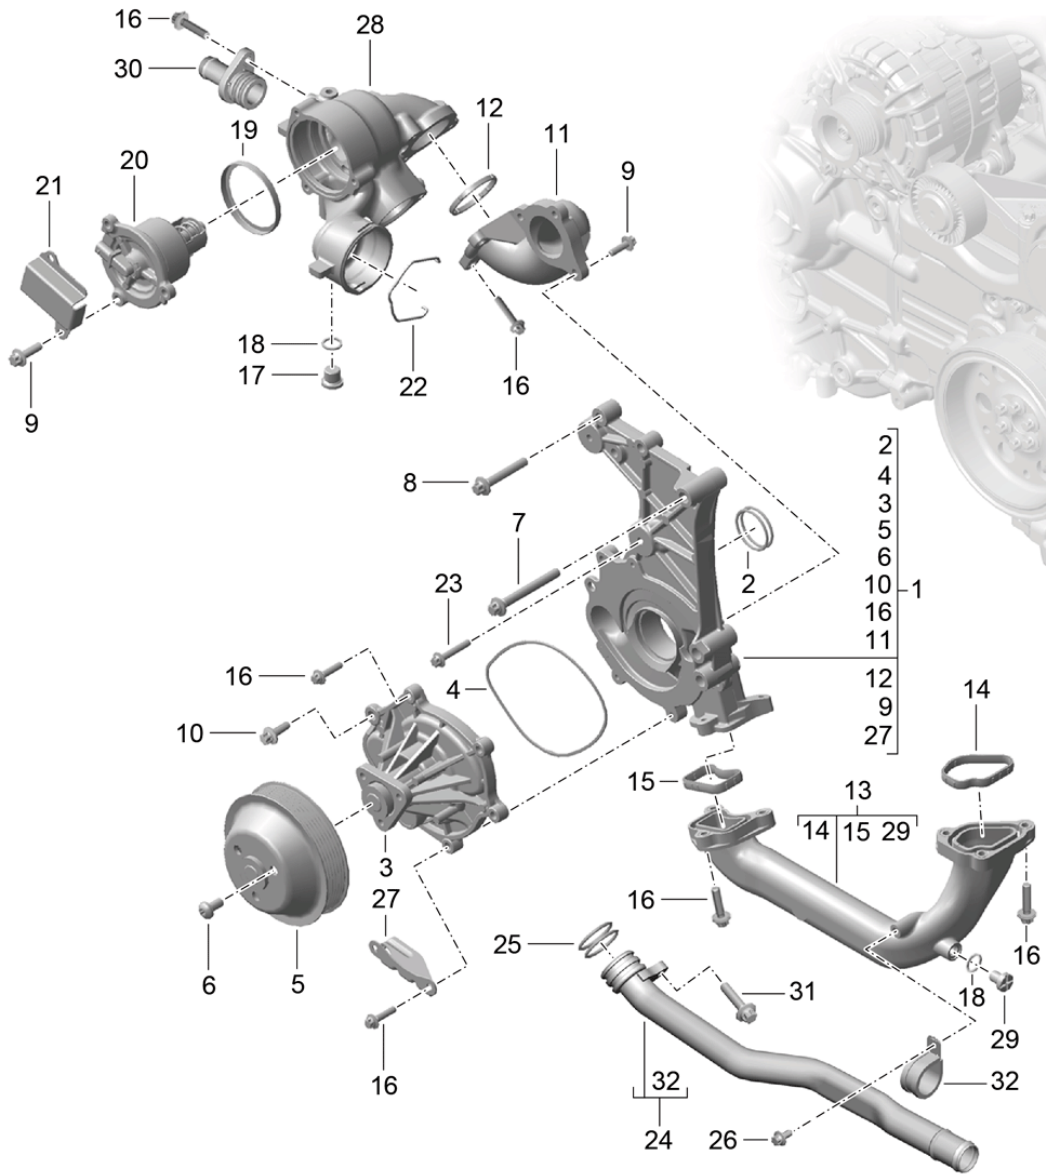

Model: 981SPY

Model life 2016>>2016

Model: 981SPY

Model life 2016>>2016

Pos	Part Number	Description	Remark	Qty	Model
1	9A1 106 039 01	Coolant pump thermostat housing Coolant pump housing (complete)		1	
2	999 707 604 40	O-ring 34,0 X 3,0		2	
3	9A1 106 048 02	Coolant pump (complete)		1	
4	9A1 106 217 00	Seal Coolant pump		1	
5	9A1 106 248 00	pulley		1	
6	999 073 104 01	Torx screw M8 X 16		3	
7	900 385 115 01	Torx screw M8 X 70		3	
8	900 385 071 01	Torx screw M8 X 50		3	
9	900 385 019 01	Torx screw M6 X 20		6	
10	900 385 072 01	Torx screw M6 X 25		5	
(10)	900 385 098 01	Torx screw M8 X 25		1	
11	9A1 106 238 00	Water pipe		1	
12	9A1 106 215 00	Seal Water pipe		2	
13	9A1 106 026 31	Water pipe		1	
14	9A1 106 326 00	Seal Water pipe		1	
15	9A1 106 325 00	Seal Water pipe		1	
16	900 385 072 01	Torx screw M6 X 25		19	
17	900 219 018 30	sealing plug M14 X 1,5		1	
17	999 063 038 01	No longer use the part here sealing plug M14 X 1,5		1	
18	900 123 104 30	seal ring 14 X 18		2	
18	900 123 173 20	No longer use the part here seal ring 14 X 18		2	
19	9A1 106 559 00	Seal thermostat		1	
20	9A1 106 226 03	thermostat		1	
21	9A1 106 450 00	Guard plate		1	
22	997 106 802 03	Spring		1	
23	900 385 270 01	Hexagon head bolt M 6 X 35		1	
24	9A1 106 627 33	Water pipe		1	
25	999 707 589 40	O-ring 31 X 3		2	
26	999 919 283 01	Oval-head screw		1	
27	9A1 106 631 01	Bracket		1	
28	9A1 106 022 02	Water guide housing (complete)		1	
29	999 926 030 01	bleeder screw M 10 X 1 X 12,5		1	
30	9A1 106 642 00	connection piece		1	
31	900 385 098 01	Torx screw BM 8 X 25		1	
32		Hose clamp		1