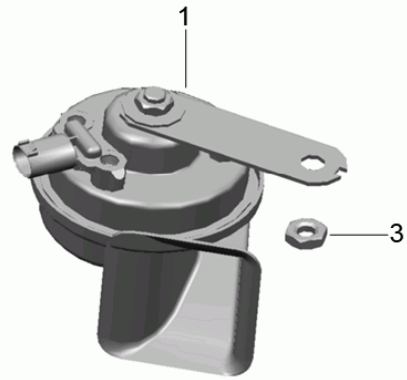

Model: 981SPY

Model life 2016>>2016

Model: 981SPY Model life 2016>>2016

Pos	Part Number	Description	Remark	Qty	Model
(1)	991 635 159 00	Fanfare Signal horn Fanfare High-pitched		1	
(2)	991 635 160 00	Fanfare Low-pitched	with:	1	
-	991 612 947 00	Adapter cable for 991 635 159 00 991 635 160 00	with:	1	
3	N 106 092 04	Hexagon collar nut M 8		2	
4	991 637 117 02	Signal horn for alarm system		1	PR:534,544, -536
5	1K8 951 605 B	Alarm horn		1	PR:536
6	991 637 419 01	Bracket		1	PR:536
7	N 902 955 02	Hexagon collar nut M 8		1	PR:536
8	900 378 176 01	Hexagon bolt M 8 X 20		1	PR:534,544, -536