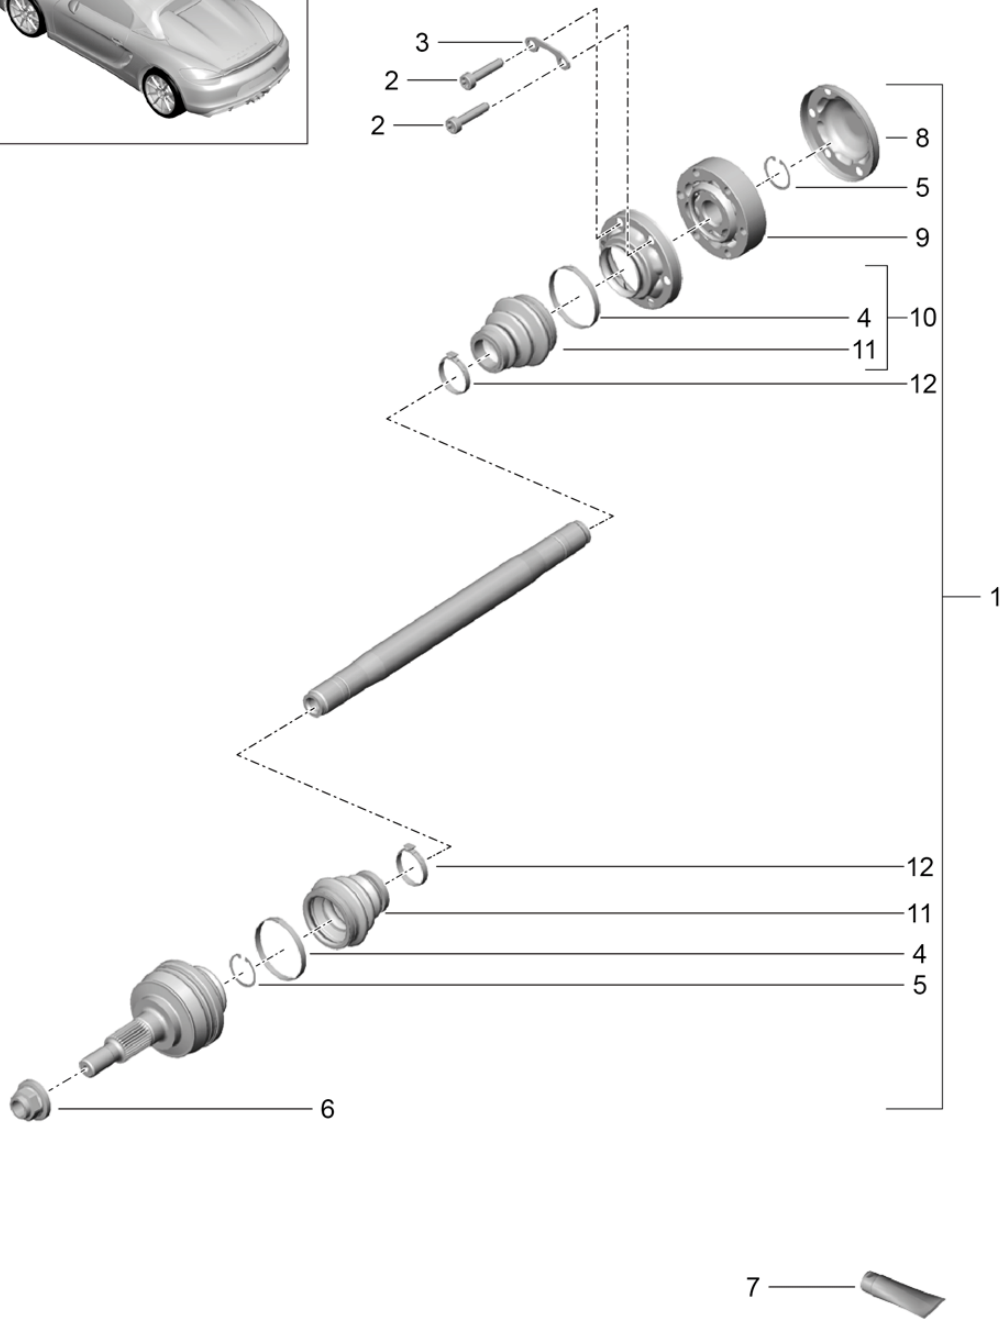

Model: 981SPY

Model life 2016>>2016

Model: 981SPY

Model life 2016>>2016

Pos	Part Number	Description	Remark	Qty	Model
1	981 332 024 10	Drive shaft		1	PR:480
(1)	981 332 024 30	Drive shaft	left	1	PR:480
2	999 510 047 01	Drive shaft	right	1	PR:480
		Socket head bolt		12	
		M 10 X 46,5			
3	9P1 501 375	Spacer		6	
4	996 332 957 00	Clip		4	
		73 MM			
5	900 041 014 00	Securing ring		2	PR:480
		28 X 1,5			
6	WHT 007 021	hex. nut, self-locking with washer		2	
		M 22 X 1,5 -S			
7	000 043 110 01	Grease		X	
		1 100-gramme tube			
8	997 332 267 00	End cap		2	PR:480
9	991 332 030 00	Joint		2	PR:480
10	997 332 955 00	Bellows		2	PR:480
		with:			
		Cap			
11	996 332 293 00	Dust bellows		4	
12	996 332 257 00	Clip		4	
		34 MM