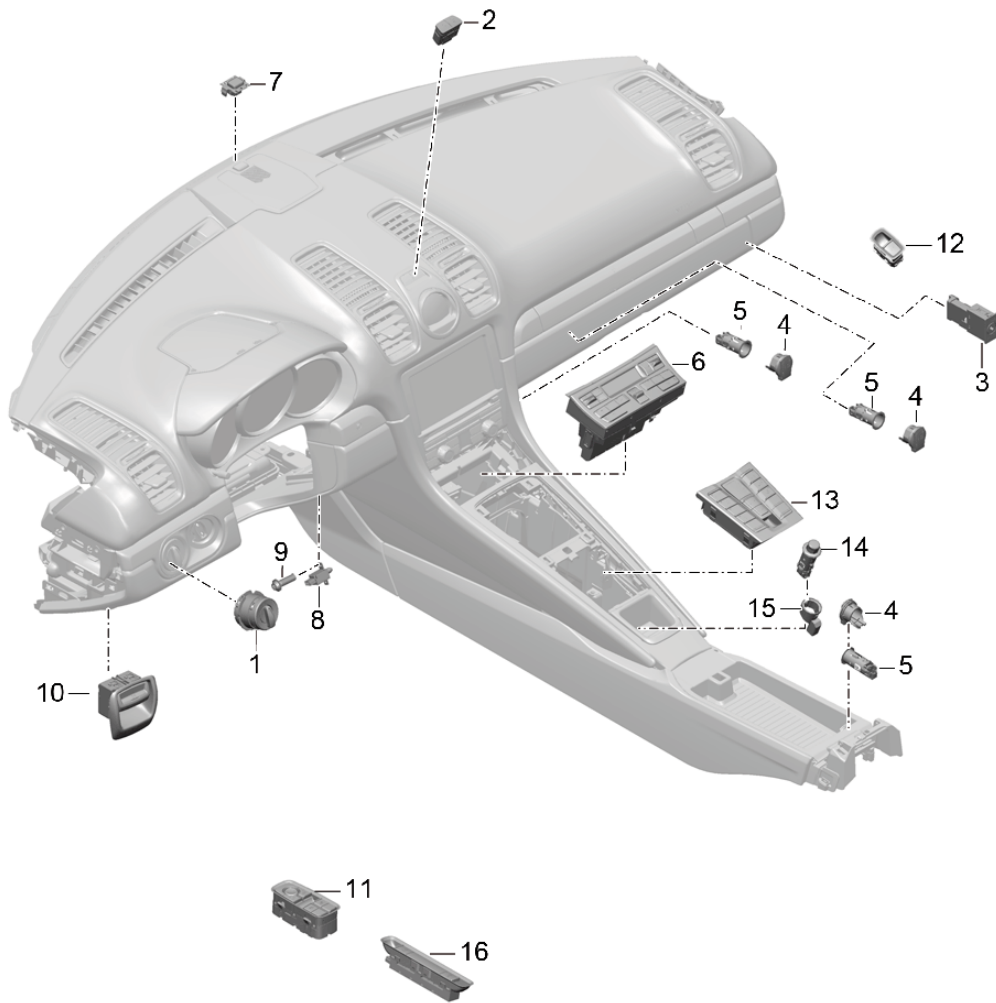

Model: 981SPY Model life 2016>>2016

Pos	Part Number	Description	Remark	Qty	Model
-		Interior lights Door warning light Footwell light Luggage compartment lamp Glove box light Light Exterior mirror interior light			
1	991 632 131 00	fibres optic conductor Ignition/starter switch	903-006 lhd	1	PR:098
2	7PP 947 101	Light		4	
3	991 632 133 00	Footwell light Included LED module		2	PR:630
4	991 632 020 00	Light Luggage compartment	front	1	PR:-630
(4)	991 632 137 00	Light Included LED module Luggage compartment	front	1	PR:630
5	999 631 134 90	bulb X6 W		1	PR:-630
6	970 632 187 00	Bulb holder		3	PR:-630
7	991 632 071 00	Glove box light		1	
8	991 632 085 00	Door handle light	left	1	PR:630
(8)	991 632 086 00	Door handle light	right	1	PR:630

Model: 981SPY

Model life 2016>>2016