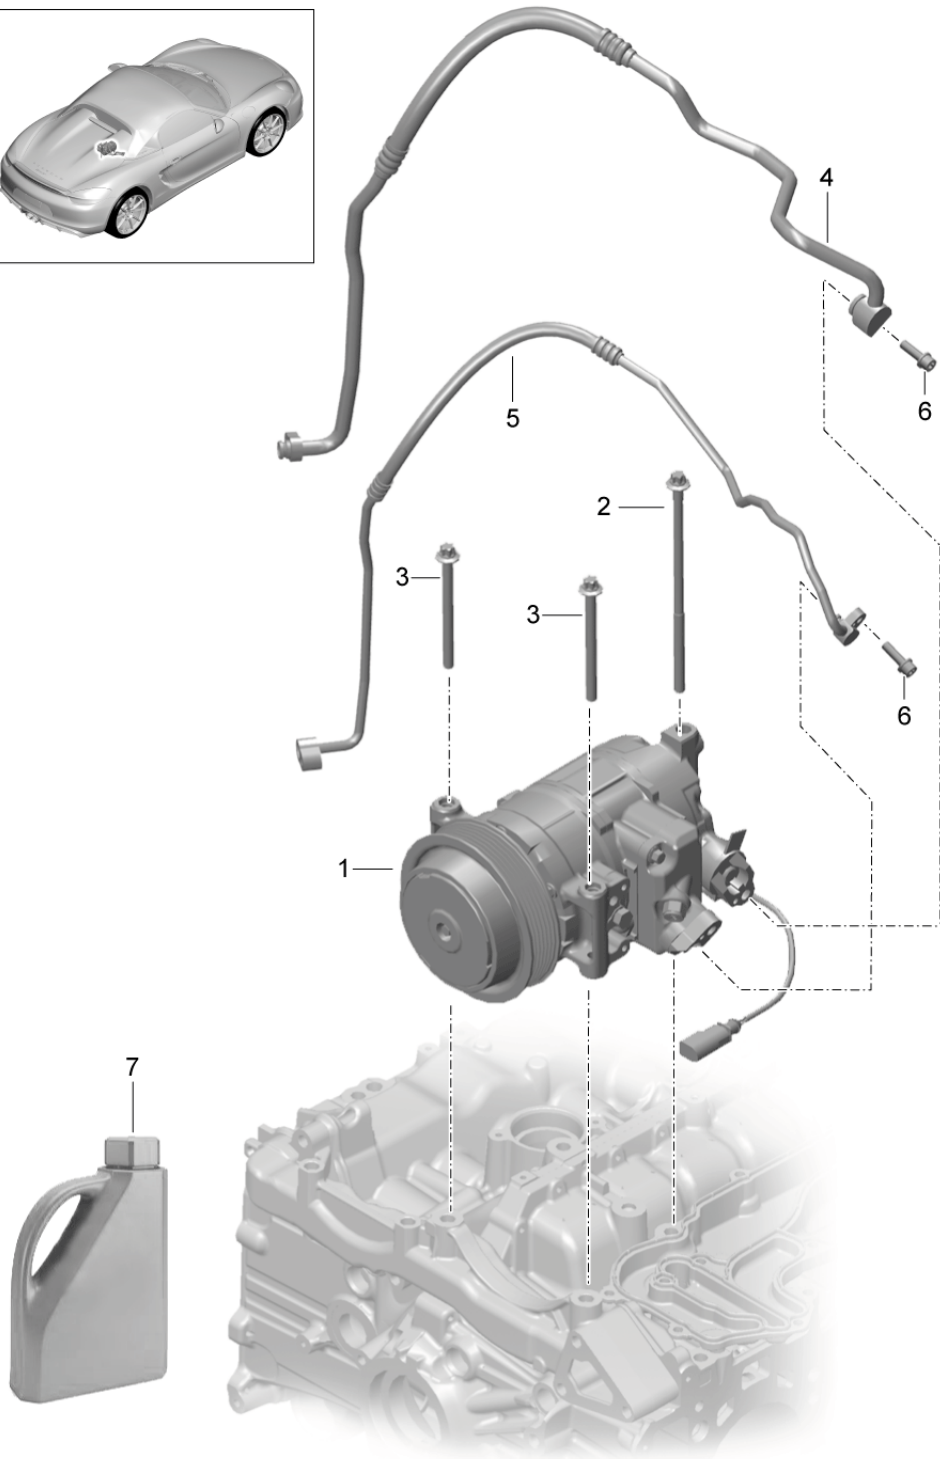

Model: 981SPY

Model life 2016>>2016

Model: 981SPY

Model life 2016>>2016

Pos	Part Number	Description	Remark	Qty	Model
1	9A1 126 011 05	Compressor		1	
(1)	9A1 126 011 AX	Air conditioning Compressor		1	
2	900 385 134 01	Compressor Replacement parts		1	
3	900 385 102 01	Hexagon head bolt M8X170		1	
4		Torx screw M8X90		2	
5		suction line see illustration, item:	813-025,4	1	
6	N 104 144 02	Pressure line see illustration, item:	813-025,5	1	
7	000 043 200 04	Socket head bolt with hexagon socket head M 8X28-U		2	
		Compressor oil 250 ML		1