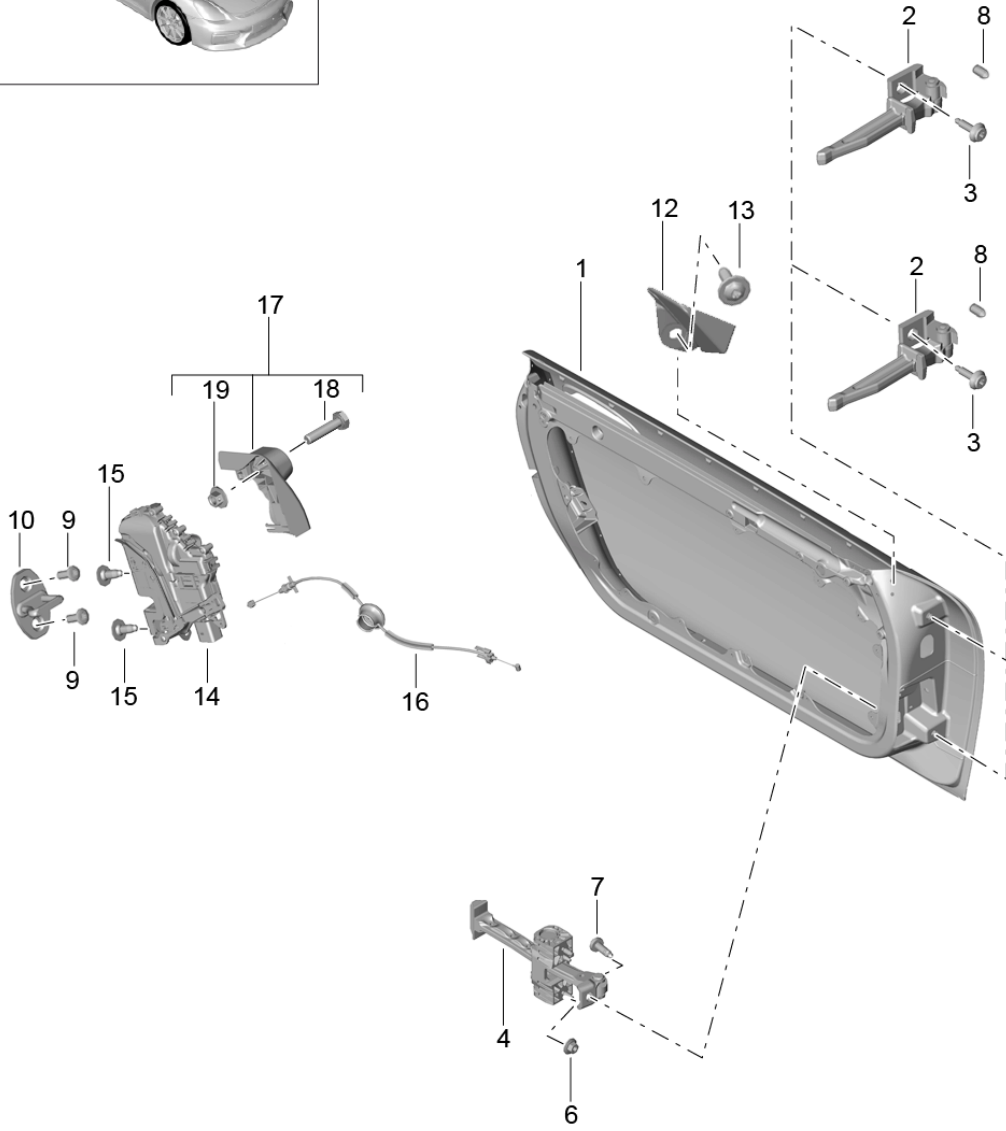

Model: 981SPY

Model life 2016>>2016

Model: 981SPY Model life 2016>>2016

Pos	Part Number	Description	Remark	Qty	Model
1	981 531 911 04 981 531 911 04 GRV	Door shell Installation parts Door lock Door shell primed	left	1	
		also use:			
(1)	981 531 912 04 981 531 912 04 GRV	POSITION 15 POSITION 20 Door shell primed	right	1	
		also use:			
2	991 531 319 00	POSITION 15 POSITION 20 Hinge	left	2	
(2)	991 531 320 00	Hinge	right	2	
3	999 073 192 01	Socket head bolt M 8 X 33		2	
4	991 537 151 00	Door catch		2	
6	999 076 042 01	Hexagon nut M 6		4	
7	999 073 138 01	flat round head bolt M 8 X 25		2	
8	958 537 947 00	Cover cap Hinge		4	
9	N 910 174 01	countersunk multi-point socket head bolt M 8 X 22		4	
10	3C0 837 767 A	Striker		2	
12	981 537 831 00	Support Wing	left	1	
(12)	981 537 831 00 1E0 981 537 832 00	Black Support Wing	right	1	
	981 537 832 00 1E0	Black			
13	999 073 322 02	fillister hd. bolt M6X20-SC		1	
(14)	8J1 837 015 F	Door lock	left	1	PR:072,534, 098,553
15	WHT 003 688	fillister head bolt (combi.) M8X16		4	
16	991 537 319 00	Bowden cable		2	
17	991 537 045 01	Door lock door lock cover (drivers side)	lhd	1	PR:098
18	N 010 218 13	Hexagon bolt M 6 X 25		1	
19	999 084 212 03	Hexagon nut M 6		1	
20	000 043 204 38	sealant		1	
20	000 043 305 06	Sealing material		1	