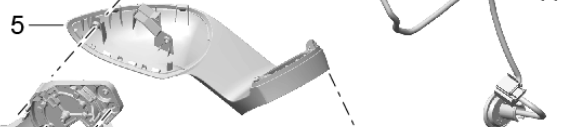

Model: 981SPY

Model life 2016>>2016