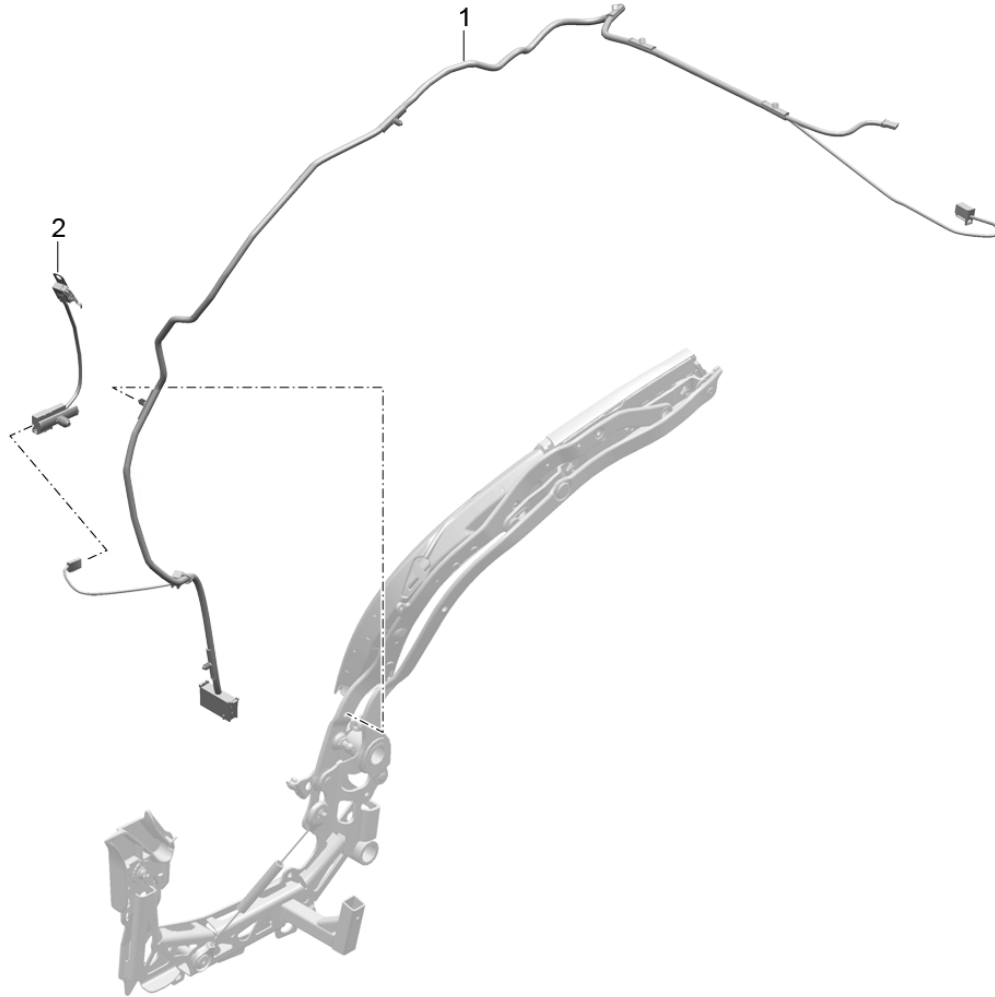

Model: 981SPY

Model life 2016>>2016

Model: 981SPY

Model life 2016>>2016

Pos	Part Number	Description	Remark	Qty	Model
1	981 612 865 80	Convertible top Wire set		1	
2	981 567 967 00	Convertible top Micro switch Fasteners	with:	1