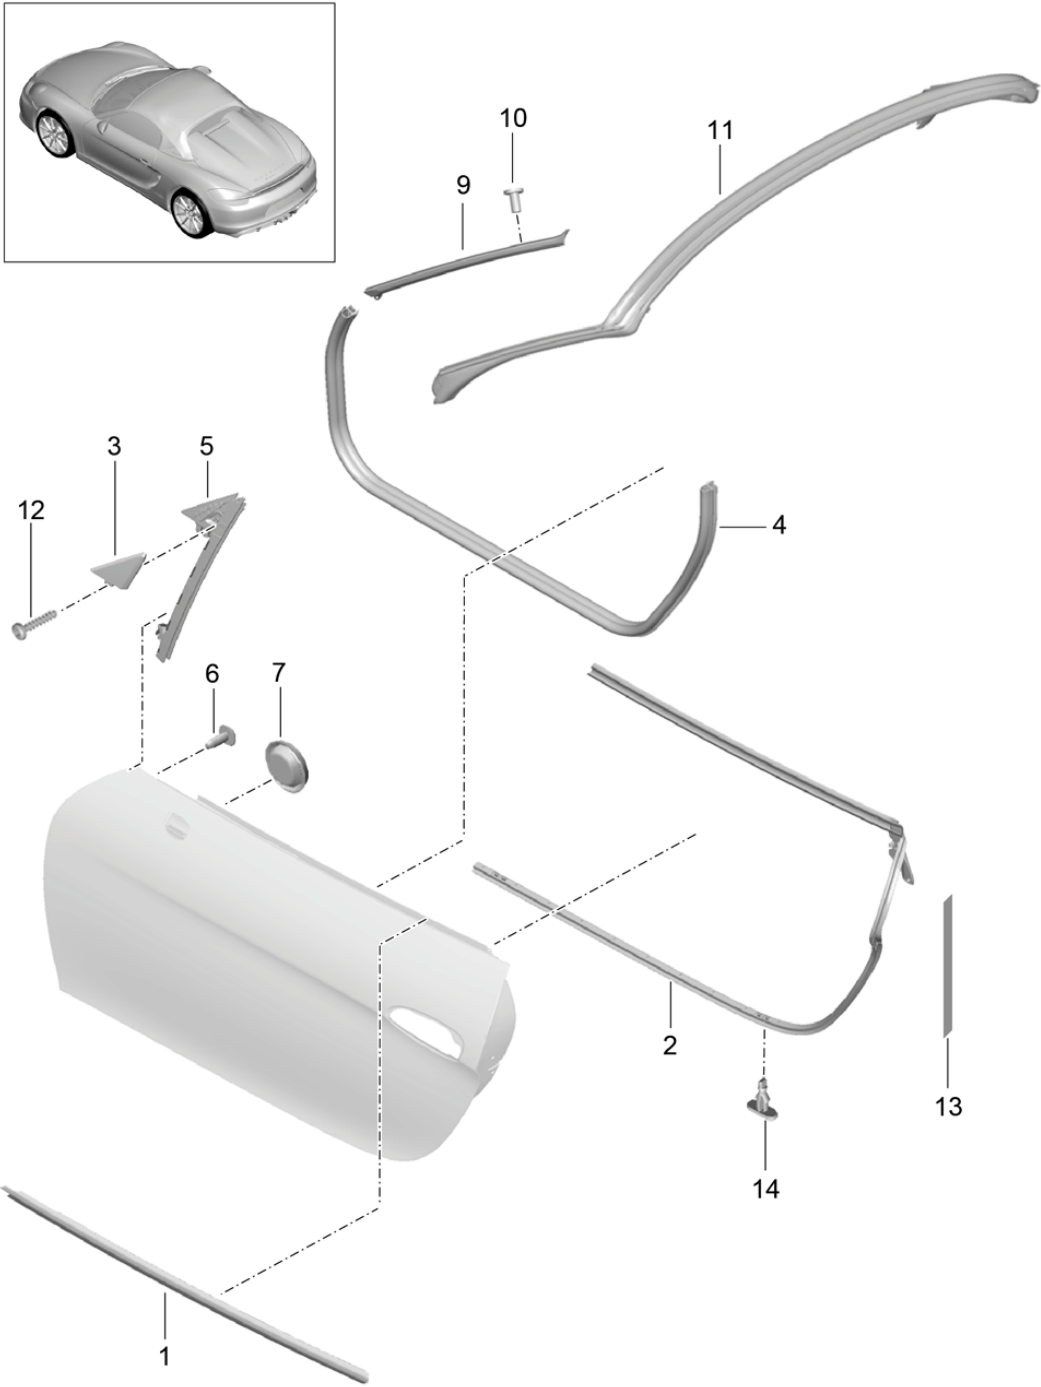

Model: 981SPY Model life 2016>>2016

Pos	Part Number	Description	Remark	Qty	Model
1	981 531 911 04 981 531 911 04 GRV	Door shell Installation parts Door lock Door shell primed	left	1	
		also use:			
(1)	981 531 912 04 981 531 912 04 GRV	POSITION 15 POSITION 20 Door shell primed	right	1	
		also use:			
2	991 531 319 00	POSITION 15 POSITION 20 Hinge	left	2	
(2)	991 531 320 00	Hinge	right	2	
3	999 073 192 01	Socket head bolt M 8 X 33		2	
4	991 537 151 00	Door catch		2	
6	999 076 042 01	Hexagon nut M 6		4	
7	999 073 138 01	flat round head bolt M 8 X 25		2	
8	958 537 947 00	Cover cap Hinge		4	
9	N 910 174 01	countersunk multi-point socket head bolt M 8 X 22		4	
10	3C0 837 767 A	Striker		2	
12	981 537 831 00	Support Wing	left	1	
(12)	981 537 831 00 1E0 981 537 832 00	Black Support Wing	right	1	
	981 537 832 00 1E0	Black			
13	999 073 322 02	fillister hd. bolt M6X20-SC		1	
(14)	8J1 837 015 F	Door lock	left	1	PR:072,534, 098,553
15	WHT 003 688	fillister head bolt (combi.) M8X16		4	
16	991 537 319 00	Bowden cable		2	
17	991 537 045 01	Door lock door lock cover (drivers side)	lhd	1	PR:098
18	N 010 218 13	Hexagon bolt M 6 X 25		1	
19	999 084 212 03	Hexagon nut M 6		1	
20	000 043 204 38	sealant		1	
20	000 043 305 06	Sealing material		1	

Model: 981SPY

Model life 2016>>2016