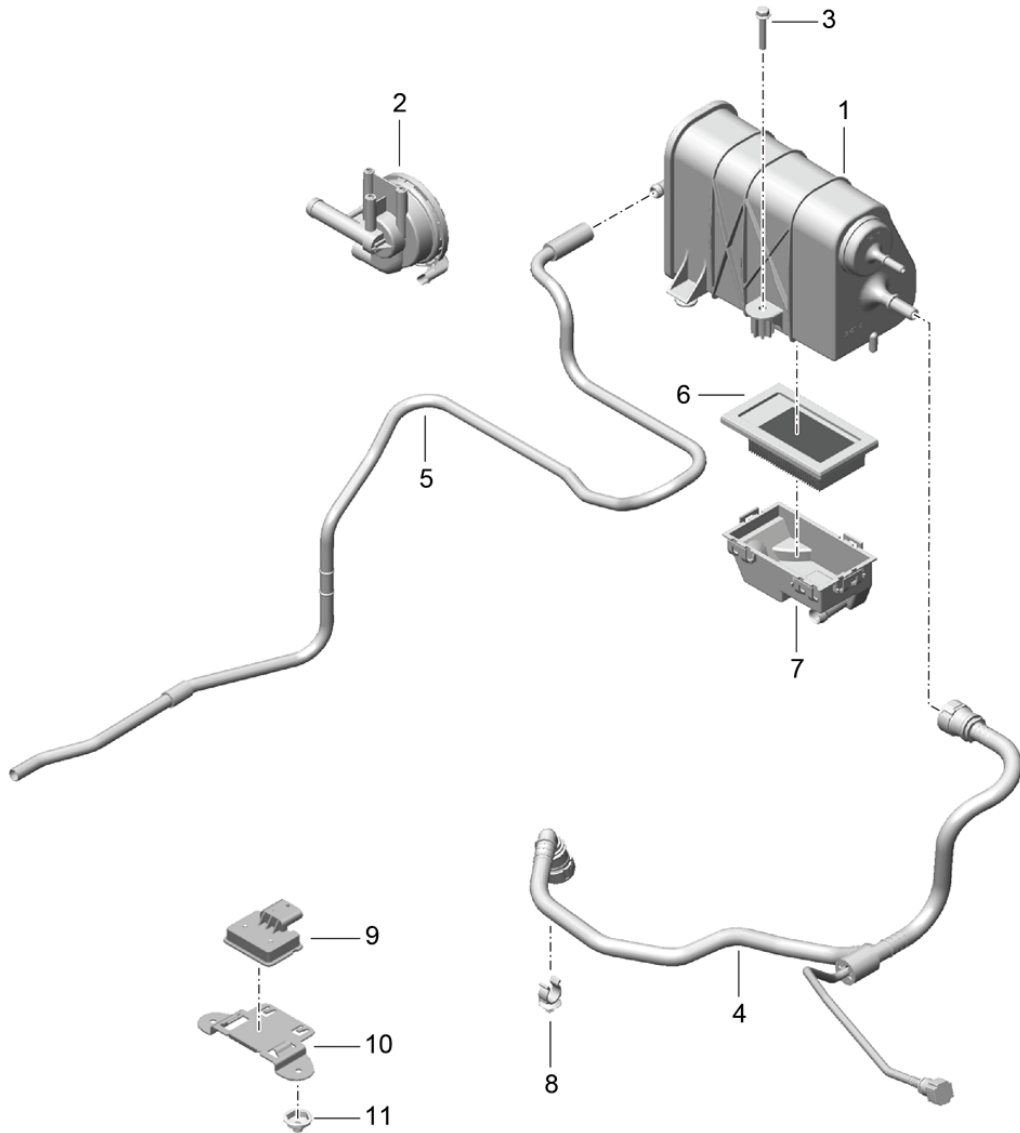

Model: 981SPY

Model life 2016>>2016

Model: 981SPY

Model life 2016>>2016

Pos	Part Number	Description	Remark	Qty	Model
(1)	991 201 223 06	Activated charcoal container		1	PR:664
2	991 606 621 05	Activated charcoal container Pressure switch Pump Diagnostic		1	PR:664
3	900 378 115 01	Hexagon bolt M 6 x 35		1	
(4)	991 201 251 03	Breather line Fuel tank		1	PR:664
(5)	991 201 361 06	Purge-air line Activated charcoal container		1	PR:664
6	991 201 501 01	Filter Discontinued part		1	PR:664
6	991 201 501 02	Filter		1	PR:664
7	991 201 861 00	Cover		1	PR:664
8	999 507 280 40	Cable holder 16,0		1	PR:099
9	991 606 630 02	Temperature sensor		1	PR:664
10	991 606 635 00	Bracket Sensor		1	PR:664
11	999 049 025 09	Collar nut		2	PR:664