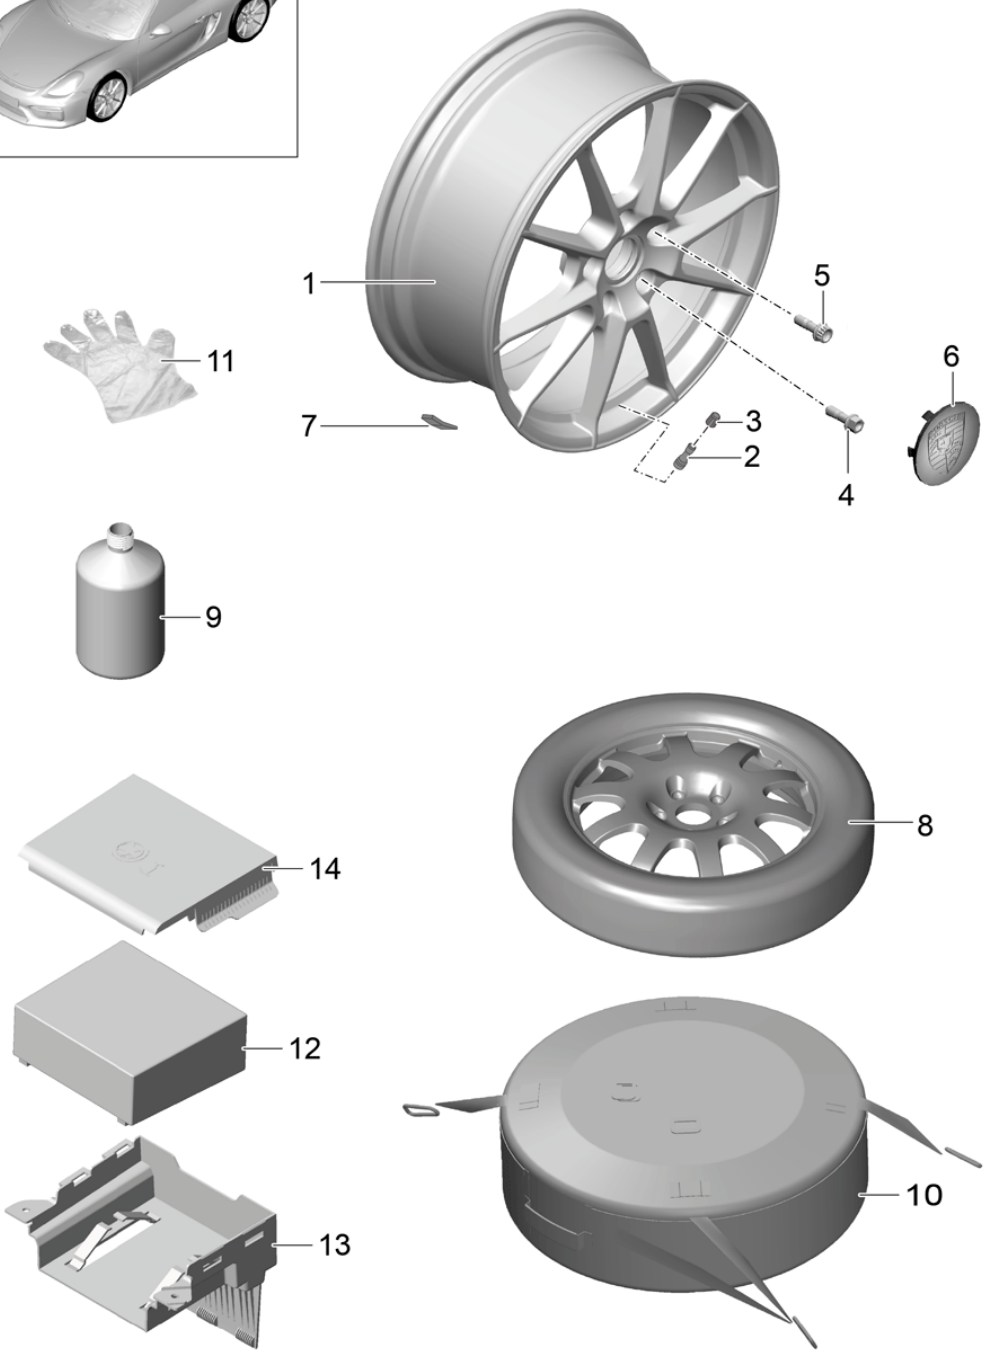

Model: 981SPY Model life 2016>>2016

Pos	Part Number	Description	Remark	Qty	Model
1	981 333 980 06	Shock absorbers		2	PR:X73
2	999 084 133 01	Coil spring Shock absorbers		2	
3	981 333 207 00	Hexagon nut M 14 X 1,5		4	PR:X73
4	981 333 059 01	stop washer		2	
5	999 703 543 40	Shock absorber bearing		2	
6	981 333 509 00	End cap Engine support bearing		2	
(6)	981 333 509 01	Centring ring 3,0 MM		2	
7	981 333 504 01	Centring ring 6,0 MM		2	
8	987 333 301 00	spring bush		2	PR:X73
9	981 333 505 00	helper spring		2	
10	981 333 980 09	Bellows		2	PR:X73,480
	981 333 980 09 504	Coil spring 1 pair of springs		1	
		Identification: >> >> Red lilac pink			
11	999 084 447 01	Hexagon nut M 8		6	
11	PAF 003 923	Hexagon nut M 8		6	
12	999 072 868 01	Hexagon bolt M 12 X 1,5 X 80		2	
13	999 084 445 01	Locknut M 12 X 1,5		2	

Model: 981SPY

Model life 2016>>2016