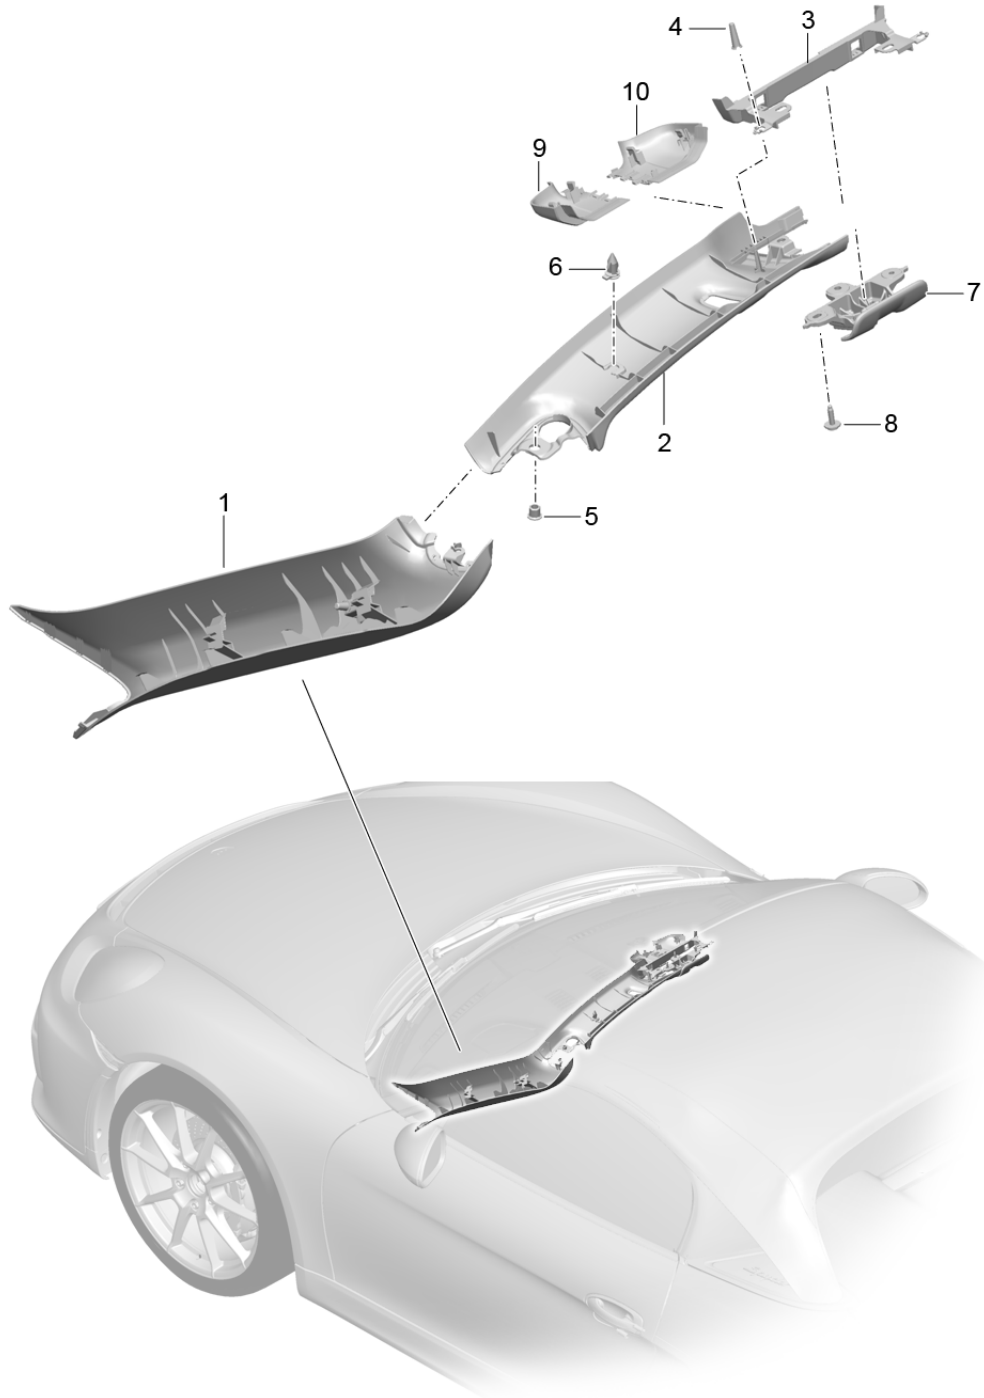

Model: 981SPY

Model life 2016>>2016

Model: 981SPY Model life 2016>>2016

Pos	Part Number	Description	Remark	Qty	Model
1	981 555 181 06	Linings A-pillar Cowl panel covering A-pillar trim	left	1	
(1)	981 555 181 06 1E0	Black			
	981 555 182 06	A-pillar trim	right	1	
	981 555 182 06 1E0	Black			
2	981 555 059 02	Cover Cowl panel covering	left	1	PR:631,632, 852
	981 555 059 02 1E0	Black			
(2)	981 555 059 03	Trim Cowl panel covering	left	1	
	981 555 059 03 1E0	Black			
(2)	981 555 060 02	Cover Cowl panel covering	right	1	PR:631,632, 852
	981 555 060 02 1E0	Black			
(2)	981 555 060 03	Trim Cowl panel covering	right	1	
	981 555 060 03 1E0	Black			
3	981 555 825 01	Retaining frame Cover		1	
	981 555 825 01 1E0	Black			
4	996 555 857 00	Grommet		1	
5	999 209 116 01	Cowl panel covering spacer sleeve		1	
6	999 591 143 40	Cowl panel covering 8,0 X 2,0 Clip		1	
7	991 561 235 04	Cowl panel covering 12,0 X 2,0 Support sealing bearing		1	
	991 561 235 04 5Q0	Cowl panel covering Black			
8	999 073 223 01	Bolt with washer Cowl panel covering M 6 X 25		1	
9	981 555 525 00	Cover GPS-ANTENNE Cowl panel covering	left	1	
	981 555 525 00 1E0	Black			
10	981 555 525 01	Cover GPS-ANTENNE Cowl panel covering	left	1	PR:631,632, 852
	981 555 525 01 1E0	Black			
(10)	981 555 526 00	Cover GPS-ANTENNE Cowl panel covering	left	1	
	981 555 526 00 1E0	Black			
(10)	981 555 526 00	Cover GPS-ANTENNE Cowl panel covering	left	1	
	981 555 526 00 1E0	Black			