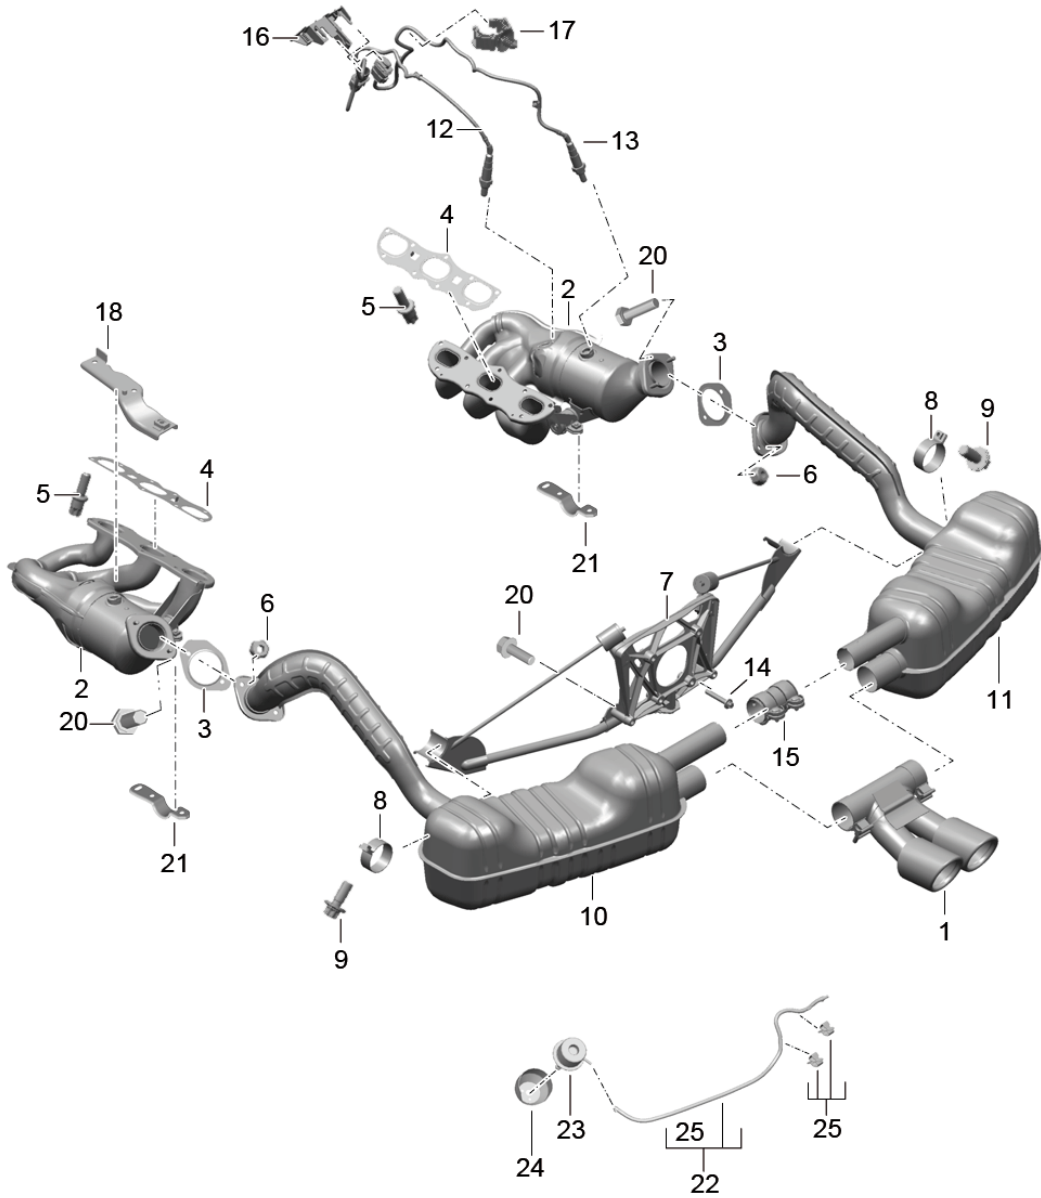

Model: 981SPY

Model life 2016>>2016

Model: 981SPY

Model life 2016>>2016

Pos	Part Number	Description	Remark	Qty	Model
1	981 111 361 60	exhaust system Tailpipe Round Black No longer use the part here		1	PR:XLF
1	981 111 361 61	Tailpipe Round Black		1	PR:XLF
(1)	981 111 961 00	Tailpipe Round No longer use the part here		1	PR:XLF,XLS
(1)	981 111 961 01	Tailpipe Round		1	PR:XLF,XLS
2	981 113 211 03	Exhaust manifolds	left	1	
		with:			
2	981 113 211 CX	Catalytic converter Exhaust manifolds	left	1	
		with:			
(2)	981 113 212 03	Catalytic converter Exhaust manifolds	right	1	
		with:			
(2)	981 113 212 CX	Catalytic converter Discontinued part Exhaust manifolds	right	1	
		with:			
(2)	981 113 212 04	Catalytic converter Discontinued part Exhaust manifolds	right	1	
		with:			
(2)	981 113 212 DX	Catalytic converter Discontinued part Exhaust manifolds	right	1	
		with:			
(2)	981 113 212 05	Catalytic converter Discontinued part Exhaust manifolds	right	1	
		with:			
(2)	981 113 212 EX	Catalytic converter Exhaust manifolds	right	1	
		with:			
3	981 111 113 00	Catalytic converter Seal Discontinued part		2	
3	982 251 263	Seal		2	
4	997 111 107 31	Seal		2	
5	999 073 535 02	Torx screw M 8 X 21		18	
6	900 910 003 03	Hexagon nut M 8		4	
7	981 111 271 04	bracket for exhaust silencer		1	PR:480
8	981 111 281 02	Clip		2	
9	900 385 001 01	Torx screw BM 8 X 20		2	
10	981 111 921 06	Silencer	left	1	PR:XLF
11	981 111 922 06	Silencer	right	1	PR:XLF
12	9A1 606 181 01	Lambda probe in front of Catalytic converter		2	
13	9A1 606 193 01	Lambda probe After Catalytic converter		2	
14	900 385 042 01	Torx screw BM 8 X 35		4	PR:480