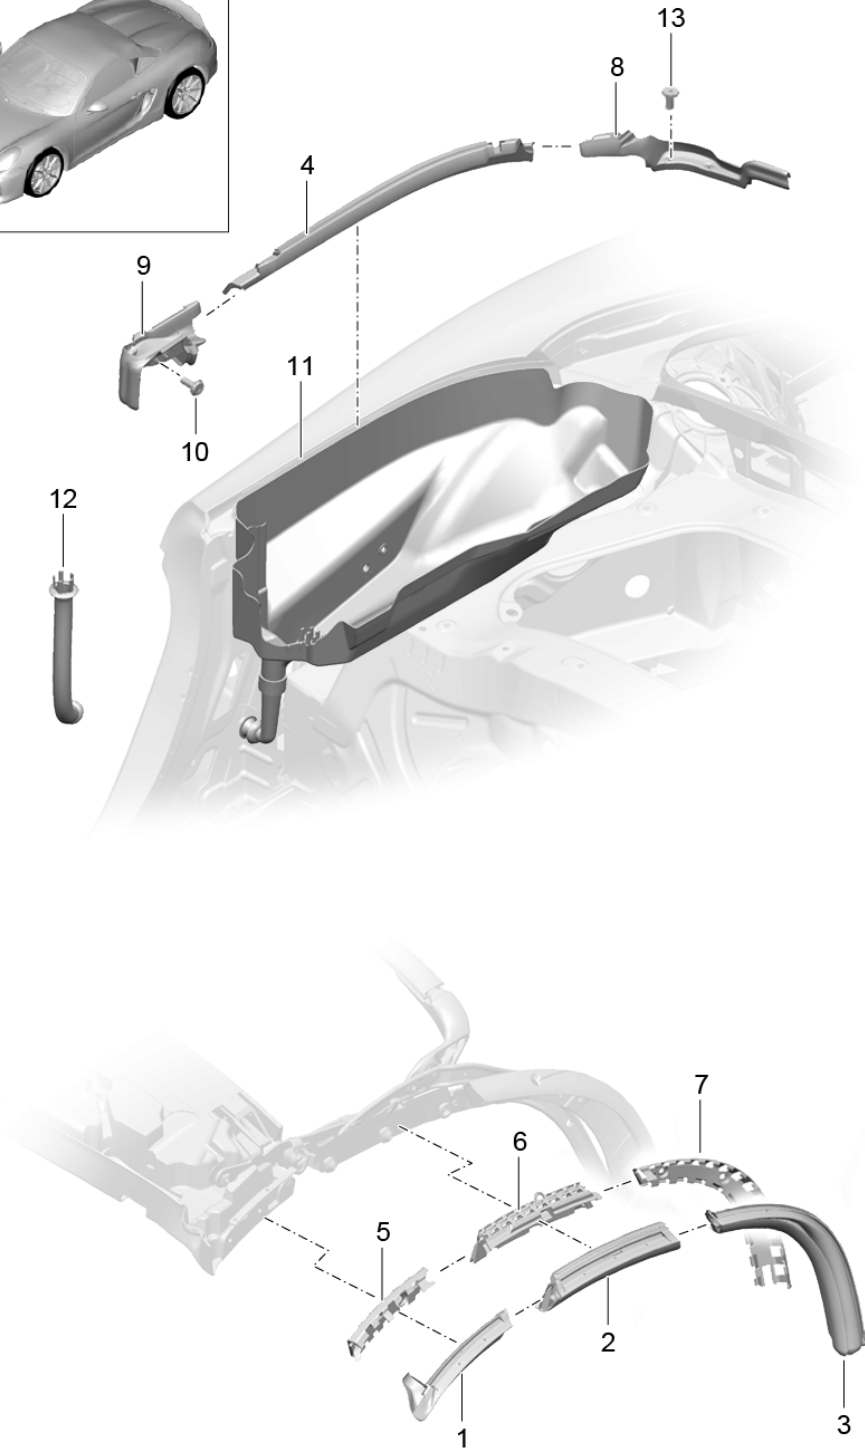

Model: 981SPY Model life 2016>>2016

Pos	Part Number	Description	Remark	Qty	Model
1	981 567 917 00	top frame Individual parts Main bracing repair set		1	
2	981 567 919 00	Roof arch repair set		1	
3		Trim for Mount Convertible top covering	rear	1	
4	981 567 913 00	Repair set for convertible roof frame	811-000 left	1	
(4)	981 567 914 00	Repair set for convertible roof frame	right	1	
5	981 567 961 00	Gas filled strut		1	
		with:			
6	981 567 963 00	Ball pin repair set Guide convertible top stowage box Cover repair set		1	
7	981 567 965 00	Console		1	
		with:			
8	981 567 433 00	Support tube repair set No longer use the part here Console No longer use the part here		2	
9	900 075 521 01	Fastening screw Convertible top support M10X55		2	

Model: 981SPY

Model life 2016>>2016