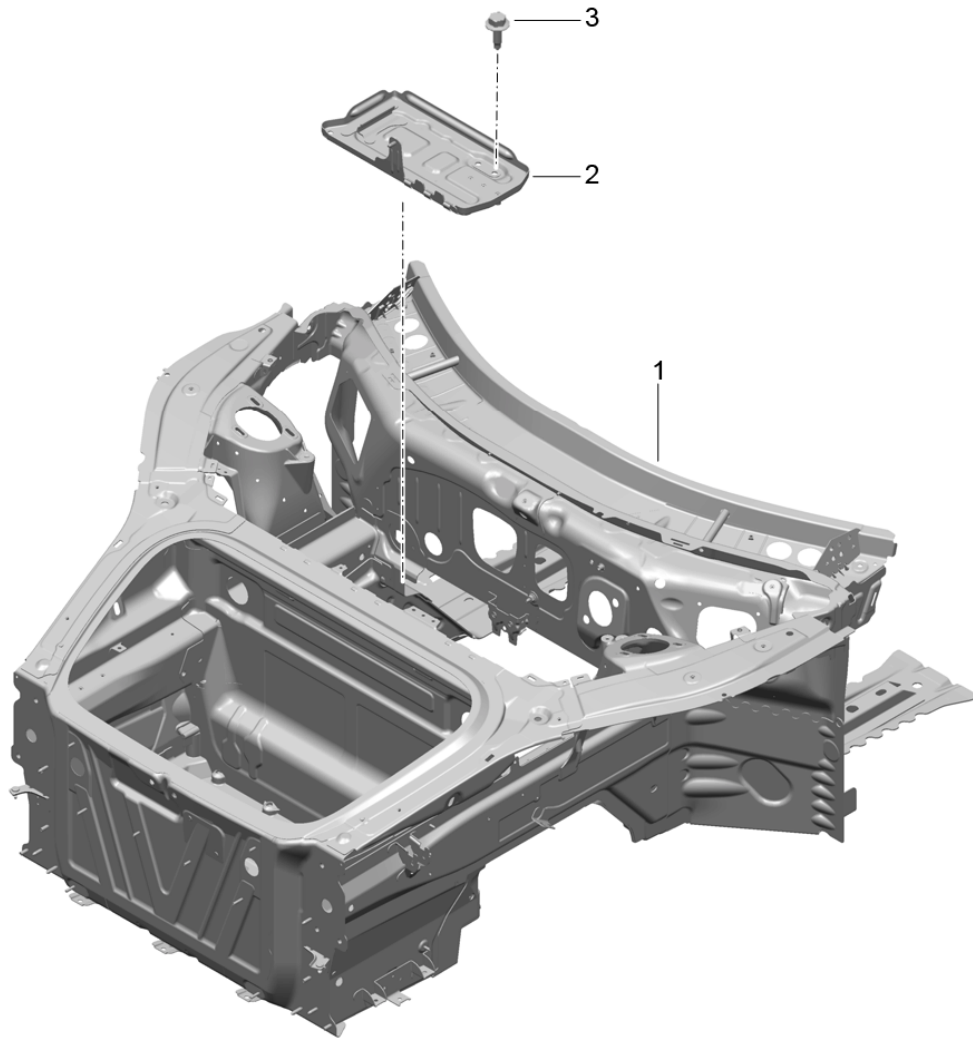

Model: 981SPY

Model life 2016>>2016

Model: 981SPY

Model life 2016>>2016

Pos	Part Number	Description	Remark	Qty	Model
1	991 501 991 00 991 501 991 00 GRV	Front end (complete) Front end primed also use: sealant POS. 2 Processing instructions See technical manual	lhd	1	PR:098
2	9P1 804 825	Battery console	lhd	1	PR:098,195, 196
3	N 102 400 03	Hex collared bolt M8X32		4