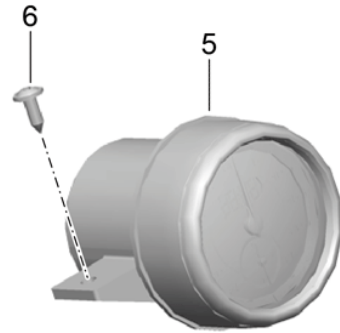

Model: 981SPY

Model life 2016>>2016

Model: 981SPY

Model life 2016>>2016

Pos	Part Number	Description	Remark	Qty	Model
(1)	981 641 213 00	Instruments Stopwatch Combi-instrument (complete)		1	- "USA" , "CDN"
(1)	981 641 213 00 A05 981 641 215 00	Matt black Combi-instrument (complete)		1	- "CDN"
2	981 641 215 00 A05 991 641 911 00	Matt black knob		1	
3	999 073 498 01	throttle control element fillister hd. bolt M 5 X 20		4	
4	999 507 556 01	panel nut		4	
-		Stopwatch			
5	981 641 302 00 981 641 302 00 DAP	Stopwatch Matt Black/Galvano Silver		1	
6	999 073 155 09	panel screw		2