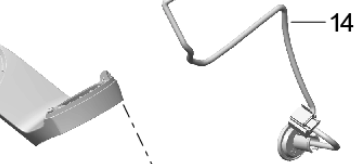

Model: 981SPY

Model life 2016>>2016