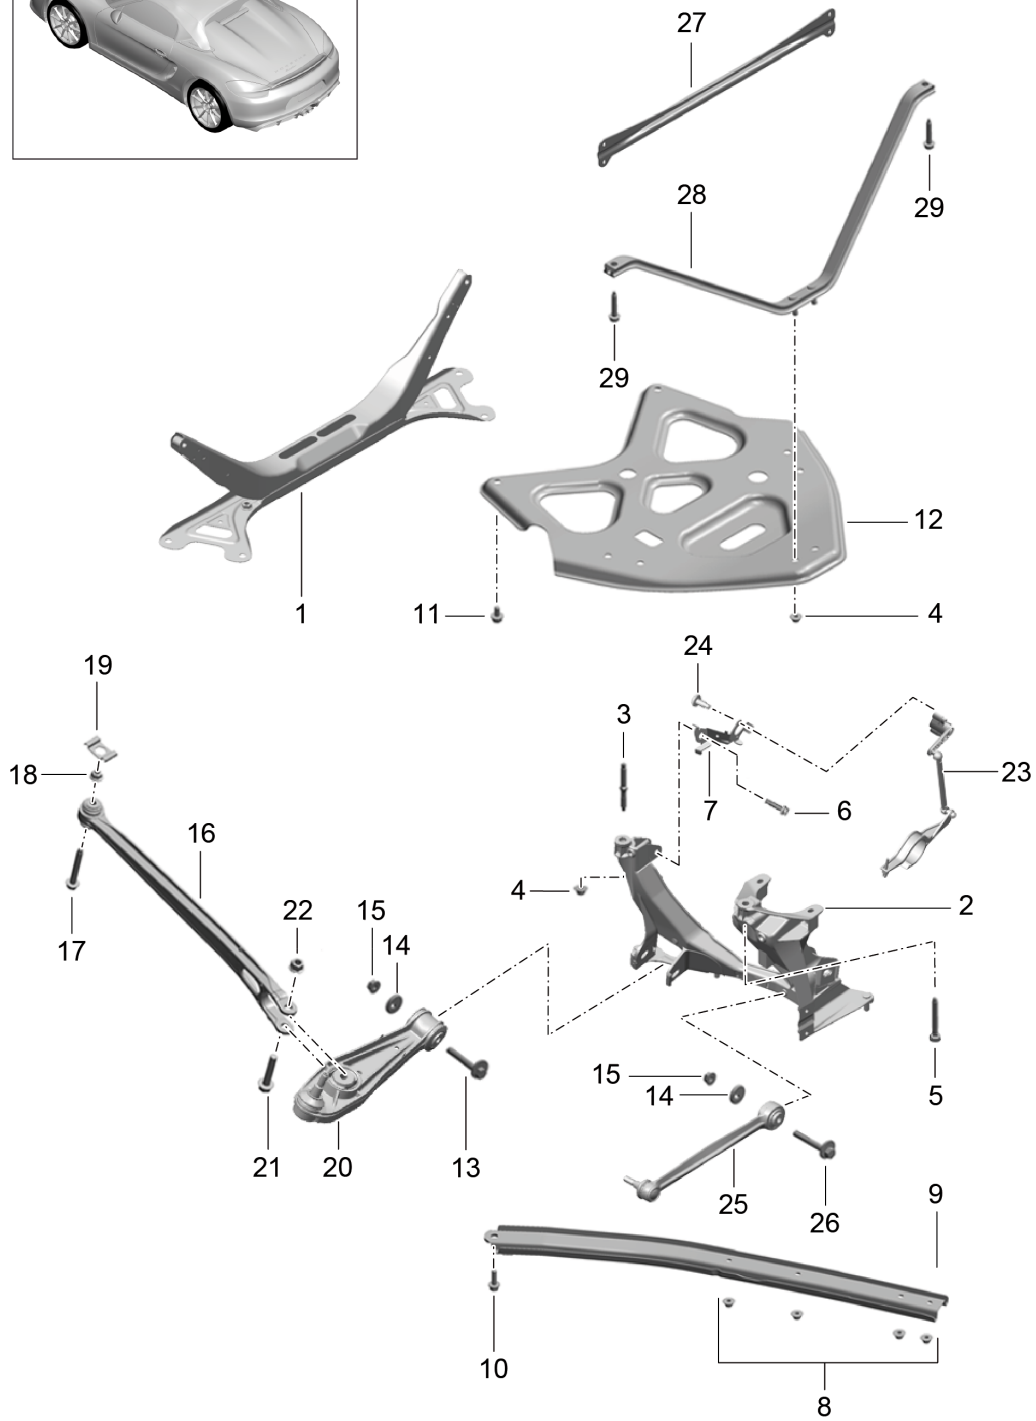

Model: 981SPY

Model life 2016>>2016

Model: 981SPY Model life 2016>>2016

Pos	Part Number	Description	Remark	Qty	Model
		Rear axle Side part Carrier Guide			
1	981 331 071 10	Cross member		1	
2	981 331 051 06	Side part	left	1	
(2)	981 331 052 06	Side part	right	1	
3	999 061 120 01	Threaded pin M 10 X 100		2	
4	999 076 053 01	Hexagon nut M 10		2	
4	PAF 008 868	Hexagon nut M 10		2	
5	999 072 843 01	Bolt with washer M 10 X 80 PA		2	
6	999 072 829 01	Hexagon bolt M 10 X 45		2	
7	981 606 321 01	Bracket		2	PR:X73,620
8	999 076 053 01	Hexagon nut M 10		8	
8	PAF 008 868	Hexagon nut M 10		8	
9	981 331 131 06	Brace	left	1	
(9)	981 331 132 06	Brace	right	1	
10	999 072 840 01	Hexagon bolt AM 10 X 35		2	
11	999 072 844 01	Bolt with washer AM 10 X 20		2	
12	981 331 261 10	Bracket		1	
(12)	981 331 261 11	Discontinued part Bracket		1	
13	997 331 217 03	Eccentric bolt M 12 X 1,5 X 100		2	
14	996 331 219 00	eccentric washer		4	
15	999 084 445 01	Locknut M 12 X 1,5		4	
16	981 331 043 03	Guide		2	
17	999 072 865 01	Hexagon bolt AM 12 X 1,5 X 90		2	
18	999 084 445 01	Locknut M 12 X 1,5		2	
19	981 331 651 00	Nut lock		2	
20	981 331 053 00	Wishbone		2	
21	999 072 890 01	Hexagon bolt AM 14 X 1,5 X 75		2	
22	900 380 012 01	Hexagon nut M 14 X 1,5		2	
23	981 333 021 00	Level sensor		1	PR:X73,620
24	N 104 857 03	Hexagon socket flat head bolt M 5 X 12 - W		2	PR:X73,620
25	981 331 045 02	Track rod		2	
26	997 331 217 02	Eccentric bolt M 12 X 1,5 X 83		2	
27	981 331 275 80	Brace D >> - 02.11.2015		1	
(27)	981 331 275 00	Brace D - 03.11.2015>>		1	
28	981 331 093 01	Brace		1	
29	999 072 837 01	Hexagon bolt AM 10 X 55 - PA		2