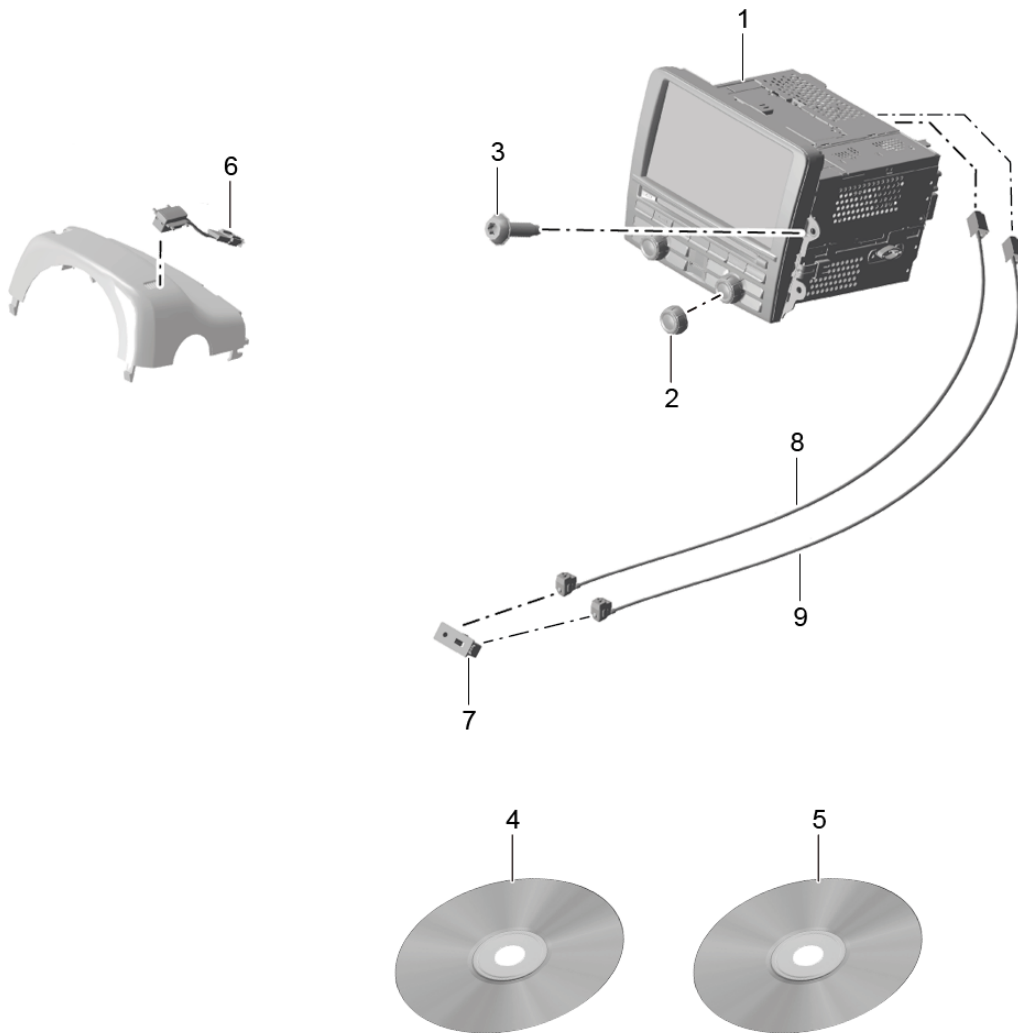

Model: 981SPY

Model life 2016>>2016

Pos	Part Number	Description	Remark	Qty	Model
(1)	981 641 213 00	Instruments Stopwatch Combi-instrument (complete)		1	- "USA" , "CDN"
(1)	981 641 213 00 A05 981 641 215 00	Matt black Combi-instrument (complete)		1	- "CDN"
2	981 641 215 00 A05 991 641 911 00	Matt black knob		1	
3	999 073 498 01	throttle control element fillister hd. bolt M 5 X 20		4	
4	999 507 556 01	panel nut		4	
-		Stopwatch			
5	981 641 302 00 981 641 302 00 DAP	Stopwatch Matt Black/Galvano Silver		1	
6	999 073 155 09	panel screw		2	

Model: 981SPY

Model life 2016>>2016