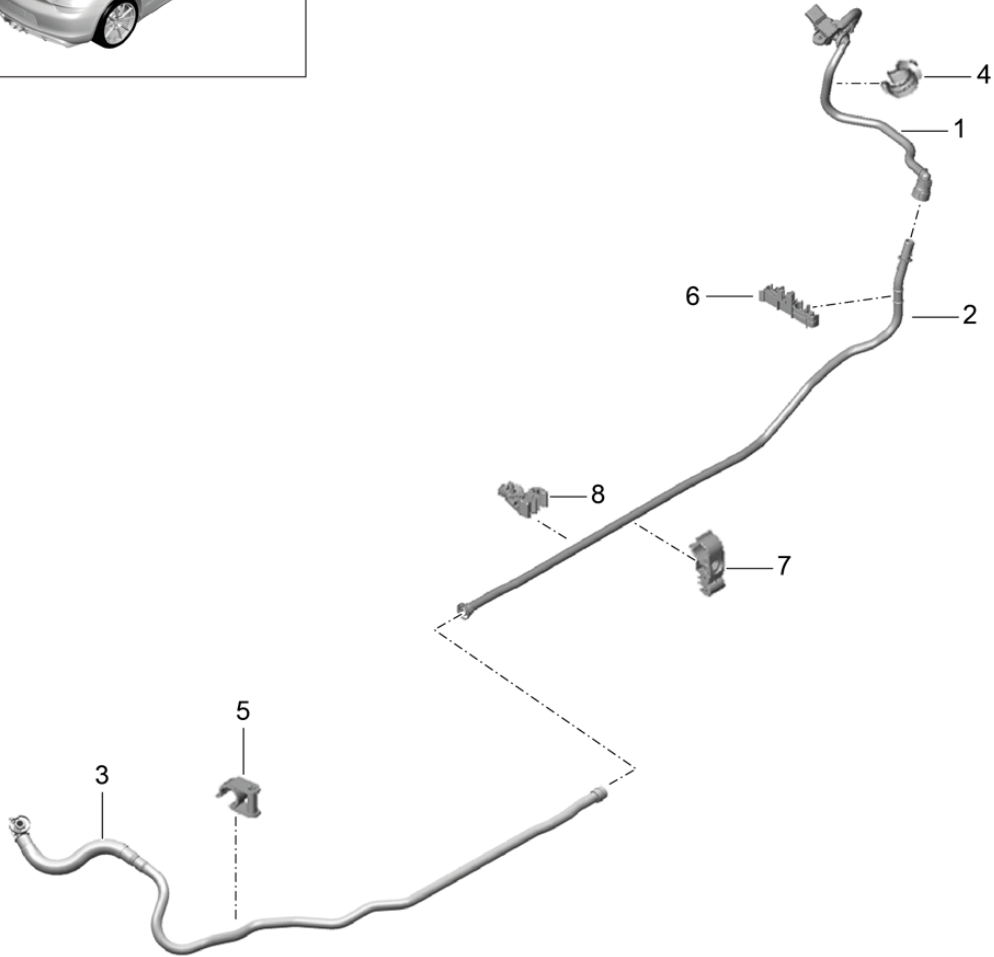

Model: 981SPY

Model life 2016>>2016

Model: 981SPY

Model life 2016>>2016

Pos	Part Number	Description	Remark	Qty	Model
		Vacuum line Brake servo	front center rear		
2	991 355 571 02	Vacuum line		1	
3	981 355 575 02	Vacuum line		1	
4	999 507 968 41	Clip 15,0		1	
5	999 591 964 40	Bracket 15,0		6	
6	991 355 507 50	Bracket		1	
7	991 355 512 02	Bracket		6	
8	991 355 510 02	Bracket		2