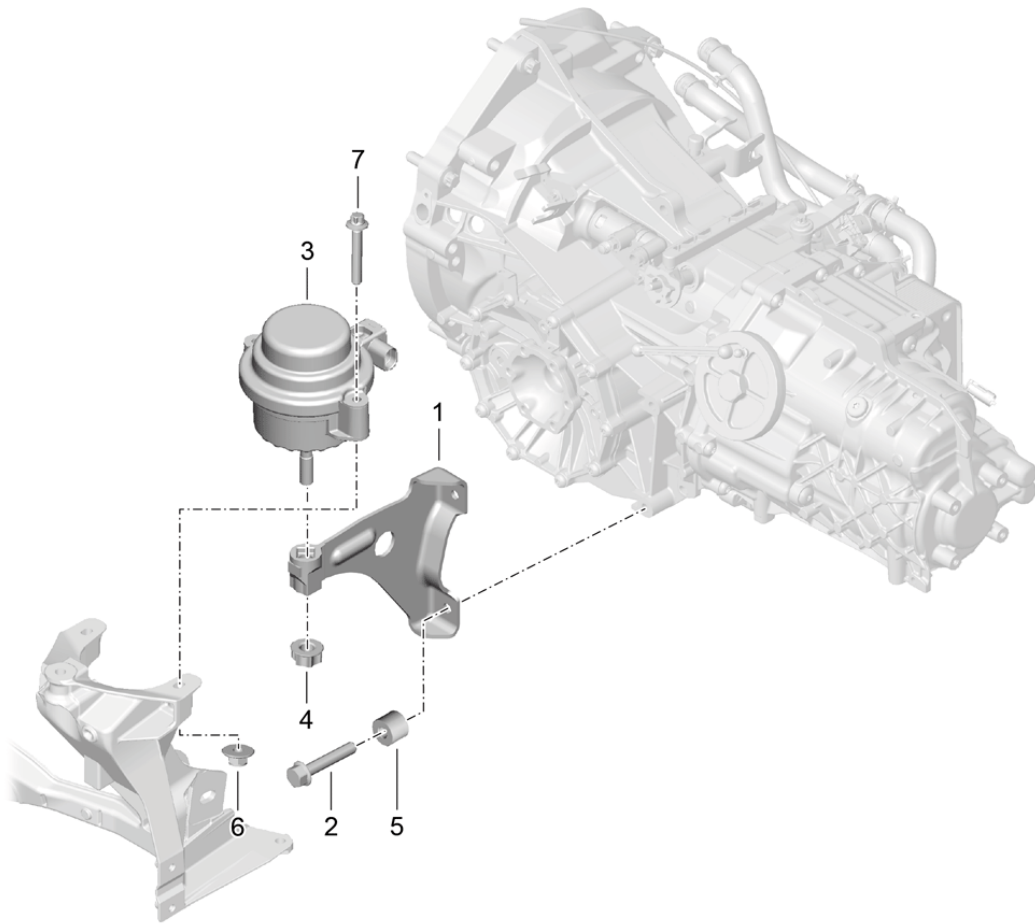

Model: 981SPY

Model life 2016>>2016

Model: 981SPY Model life 2016>>2016

Pos	Part Number	Description	Remark	Qty	Model
		Transmission suspension			
		Threaded joint			
		Engine			
(1)	981 375 181 00	Console	left	1	PR:480
(1)	981 375 182 00	Console	right	1	PR:480
2	900 378 249 01	Hexagon bolt AM 10 X 55		4	PR:480
3	981 375 059 05	hydro-mounting		2	PR:140
4	999 086 009 02	Nut M 12 X 1,5		2	
5	999 209 118 30	spacer sleeve 10,2 X 7,4		4	PR:480
6	999 084 447 01	Hexagon nut M 8		4	
6	PAF 003 923	Hexagon nut M 8		4	
7	900 385 121 01	Outer hexagon round screw M 8 X 75		4	PR:140