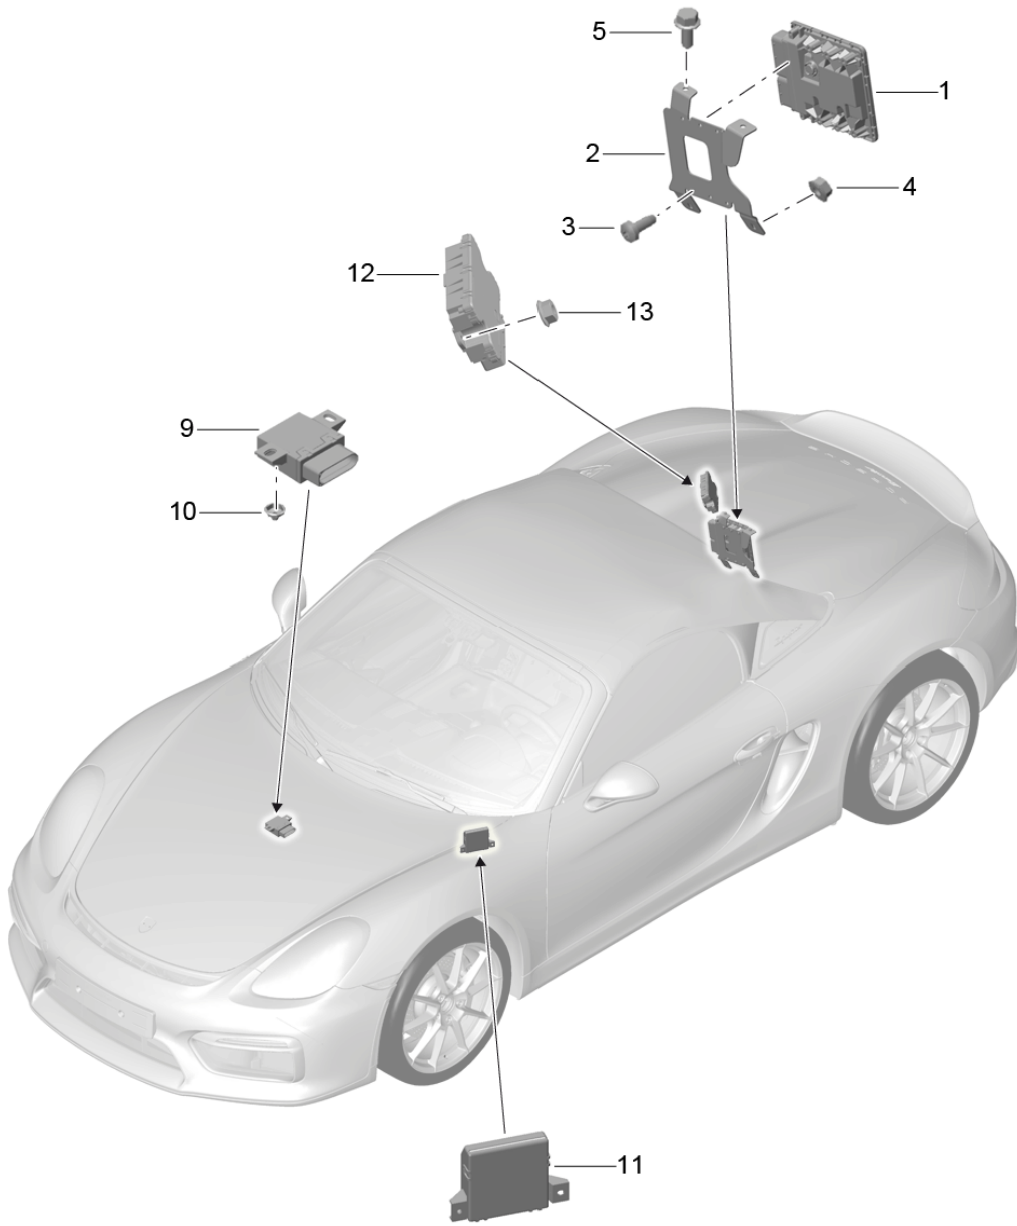

Model: 981SPY

Model life 2016>>2016

Model: 981SPY

Model life 2016>>2016

Pos	Part Number	Description	Remark	Qty	Model
1	991 618 602 03	Control units Control unit		1	
2	981 618 133 00	- dme - Retainer for control units		1	
3	999 141 044 09	- dme - fillister hd. bolt		6	
4	999 084 638 01	M 6 X 16 Hexagon nut		2	
5	N 106 532 01	M 6 Hex collared bolt		2	
9	991 618 023 02	M 6 X 16 TC Control unit for fuel		1	
10	999 049 025 09	pump Collar nut		2	
11	7PP 907 530 S	T 5 Control unit for gateway		1	
12	991 618 145 03	Control unit		1	
13	999 084 638 01	Electric parking brake Hexagon nut		2	
		M 6