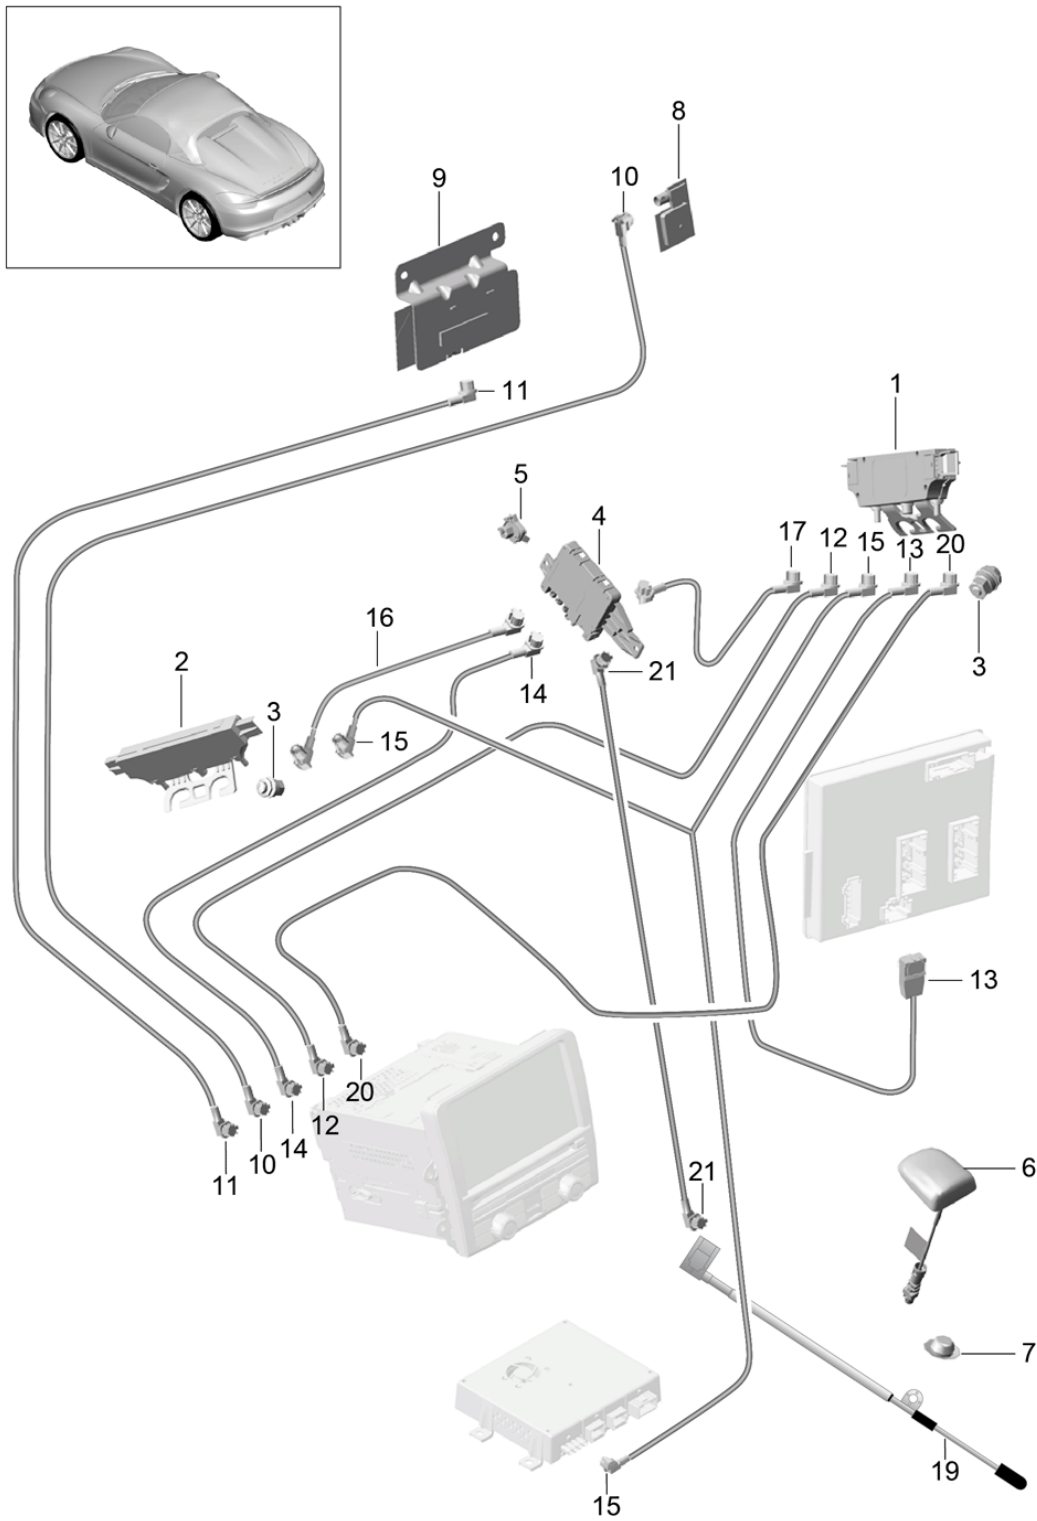

Model: 981SPY

Model life 2016>>2016

Model: 981SPY Model life 2016>>2016

Pos	Part Number	Description	Remark	Qty	Model
1	991 647 106 00	Aerial amplifier Aerial Connecting line Aerial amplifier A-pillar	right	1	PR:696,-440
(1)	991 647 118 00	Aerial amplifier A-pillar	right	1	PR:440,665, -676
2	991 647 117 00	Aerial amplifier A-pillar	left	1	PR:440,665, -676
2	991 647 127 00	Aerial amplifier A-pillar	left	1	PR:440,665, -676,691
3	999 516 032 01	Hexagon nut		4	
4	991 618 122 00	Control unit		1	PR:440
5	991 647 318 00	Clamp		2	PR:440
6	991 647 150 02	Aerial SDARS primed		1	
7	991 610 281 00	End cap		1	
8	7PP 035 504 A	Aerial GPS		1	PR:672
9	991 647 125 00	Telephone aerial		1	PR:666
10	991 612 022 50	Aerial connection line GPS To Control panel Navigation system		1	PR:672
10	991 612 037 50	Aerial connection line GPS To Control panel Navigation system		1	PR:674
11	991 612 023 50	Connecting line Aerial Telephone To Control panel Navigation system		1	PR:666,-632, -852
11	991 612 023 75	Connecting line Aerial Telephone To Control panel Navigation system		1	PR:632,852
12	991 612 033 00	Connecting line Radio unit To Aerial amplifier A-pillar	right	1	PR:696,-440
13	991 612 013 00	Connecting line Control unit Electronics Front end To Aerial amplifier A-pillar	right lhd	1	PR:098,524, 525
14	991 612 016 00	Connecting line Control unit To Control panel Navigation system		1	PR:440,665
16	991 612 014 00	Connecting line Aerial amplifier A-pillar	left lhd	1	PR:098,440