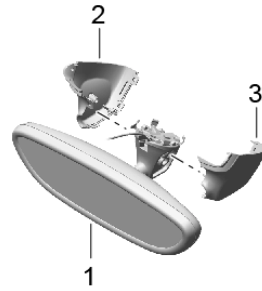

Model: 981SPY

Model life 2016>>2016