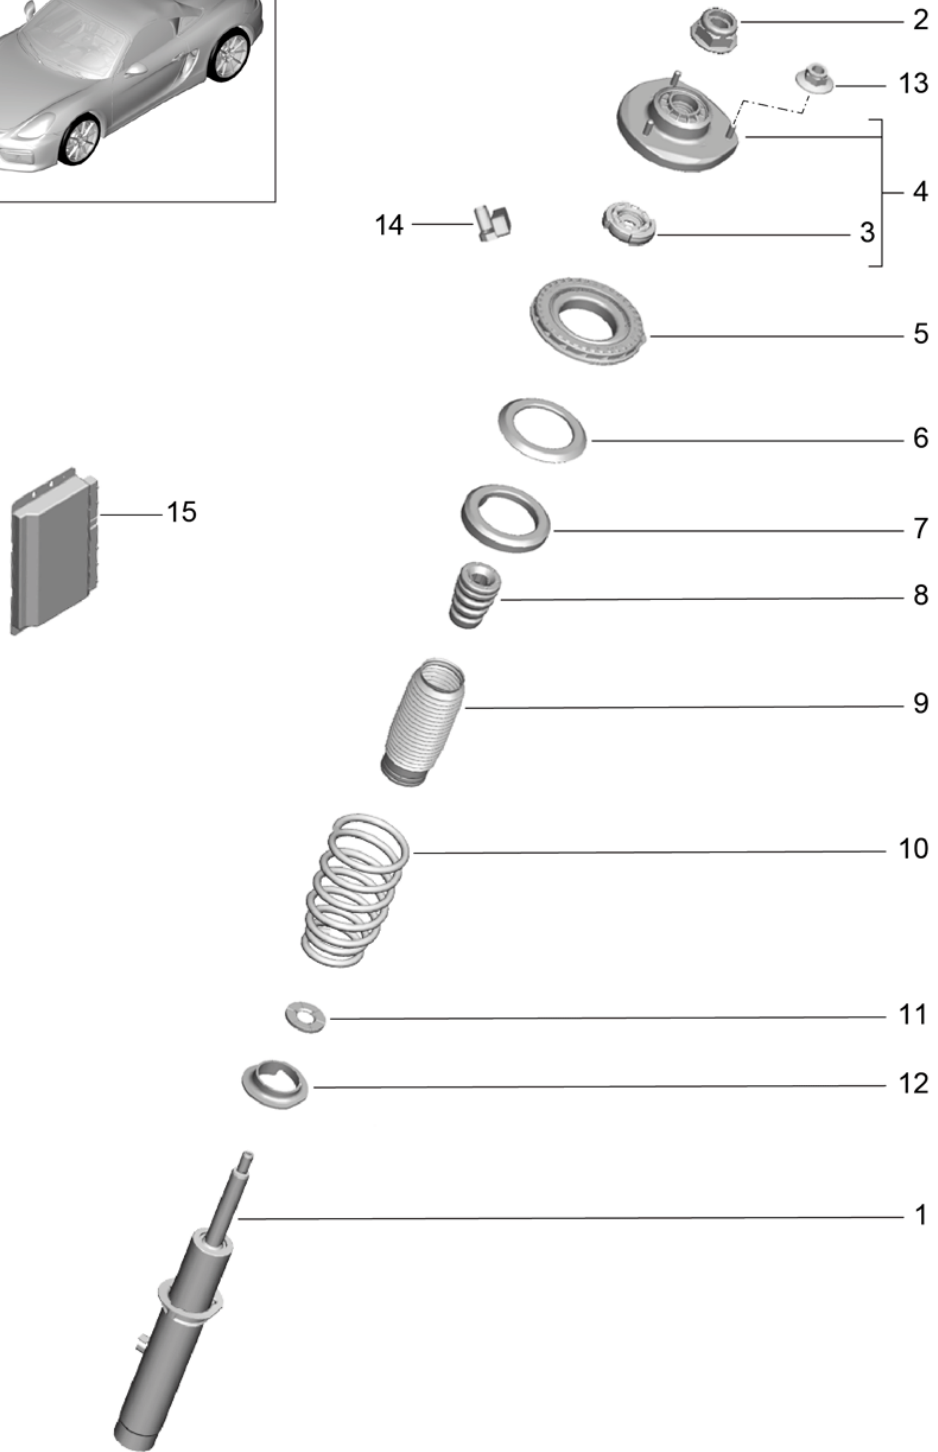

Model: 981SPY

Model life 2016>>2016

Model: 981SPY

Model life 2016>>2016

Pos	Part Number	Description	Remark	Qty	Model
1	981 343 980 04	vibration damper Shock absorbers		2	PR:X73
2	999 084 133 01	Hexagon nut M 14 X 1,5		2	
3	991 343 125 00	Insert		2	
4	991 343 015 02	Shock absorber bearing		2	
5	991 343 501 03	Mounting		2	
6	991 343 513 00	compensation ring		2	
7	991 343 511 01	Underlay	upper	2	
8	991 343 301 05	helper spring		2	PR:X73
9	991 343 509 02	Bellows		2	PR:X73
10	981 343 980 06	Coil spring		1	PR:X73
	981 343 980 06 504	1 pair of springs Identification: >> >> Red lilac Light blue			
11	991 343 561 01	Washer		2	
12	991 343 525 02	shelf	lower	2	
13	999 084 447 01	Hexagon nut M8		6	
13	PAF 003 923	Hexagon nut M8		6	
14	991 606 111 00	Acceleration sensor for bodywork		1	PR:X73,140
15	991 618 465 14	Control unit		1	PR:X73,140