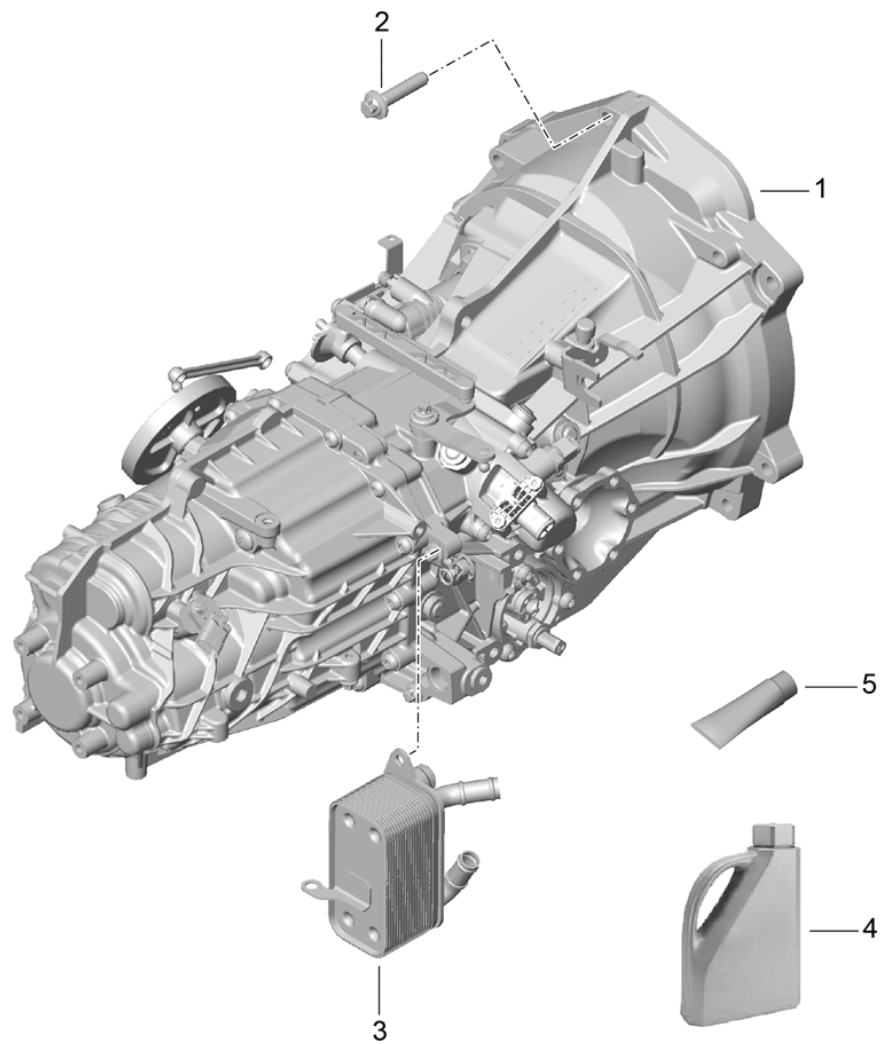

Model: 981SPY

Model life 2016>>2016

Model: 981SPY

Model life 2016>>2016

Pos	Part Number	Description	Remark	Qty	Model
		Manual gearbox Replacement transmission			G8120
1	981 300 020 22	Manual gearbox No longer use the part here		1	G8120+ PR:220
1	981 300 020 23	Manual gearbox No longer use the part here		1	G8120+ PR:220
1	981 300 020 24	Manual gearbox		1	G8120+ PR:220
1	981 300 020 BX	Manual gearbox No longer use the part here		1	G8120+ PR:220
1	981 300 020 CX	Manual gearbox No longer use the part here		1	G8120+ PR:220
1	981 300 020 DX	Manual gearbox		1	G8120+ PR:220
2	999 385 009 01	Hexagon head bolt BM 12 X 1,5 X 55		6	
3		heat exchanger see illustration:	302-015	X	
4	000 043 204 19	Transmission fluid 20 LTR. Container		X	
4	000 043 305 48	Discontinued part Transmission fluid 20 LTR. Container		X	
5	000 043 024 00	Extreme-pressure grease shaft 1 tube 80 GR.		X