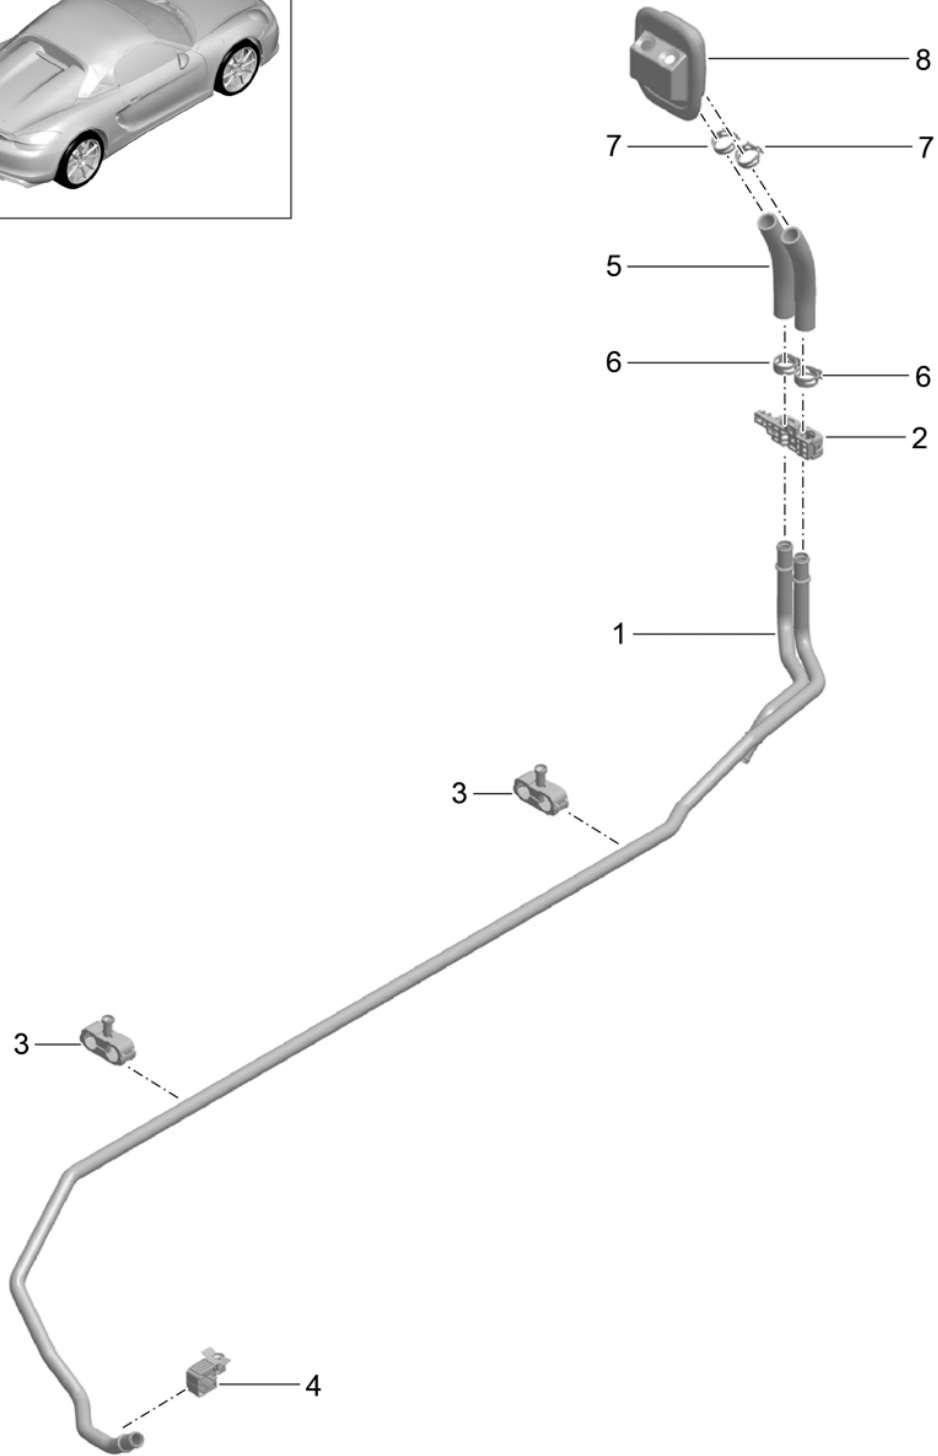

Model: 981SPY

Model life 2016>>2016