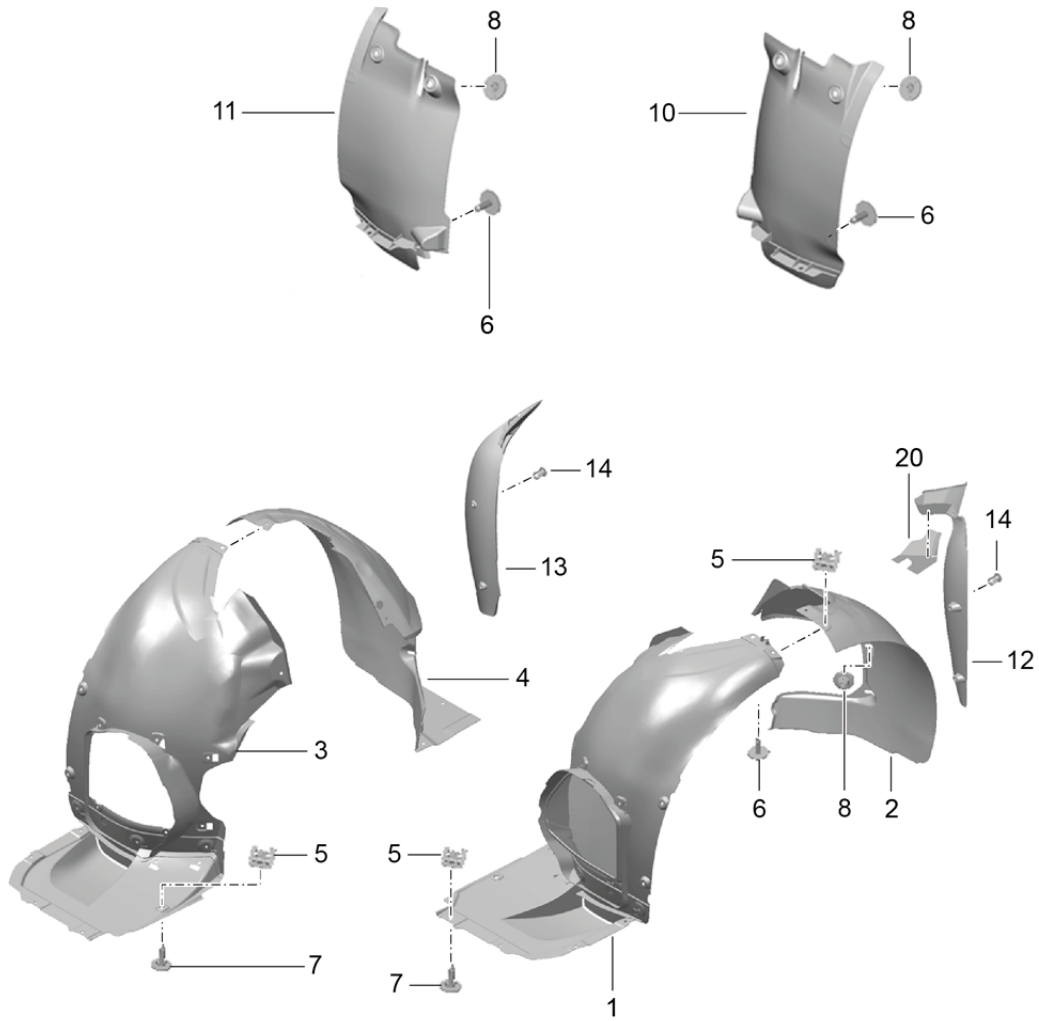

Model: 981SPY

Model life 2016>>2016

Model: 981SPY Model life 2016>>2016

Pos	Part Number	Description	Remark	Qty	Model
		Linings			
1	981 504 501 11	Wheel housing Wheel housing liner	left front	1	
2	981 504 503 01	Wheel housing liner	left front rear	1	
3	981 504 502 11	Wheel housing liner	right front	1	
4	981 504 504 00	Wheel housing liner	right front rear	1	
5	999 507 309 02	panel nut ST 4,8		X	
6	999 073 505 01	panel screw ST 4,8X16		X	
7	999 073 227 09	panel screw ST 4,8x19		2	
8	999 049 032 40	Hexagon plastic collar nut T6/22x10,5		12	
10	981 504 505 01	Wheel housing liner	left rear front	1	
11	981 504 506 01	Wheel housing liner	right rear front	1	
12	981 504 641 00	trim for a-pillar	left	1	
	981 504 641 00 1E0	Black			
13	981 504 642 00	trim for a-pillar	right	1	
	981 504 642 00 1E0	Black			
14	999 591 712 40	Spreader rivet 6,0X12,0		6	
20	991 555 747 00	Trim A-pillar Wing	left	1 1 1	
	991 555 747 00 1E0	Black			
(20)	991 555 748 00	Trim A-pillar Wing	right	1 1 1	
	991 555 748 00 1E0	Black			