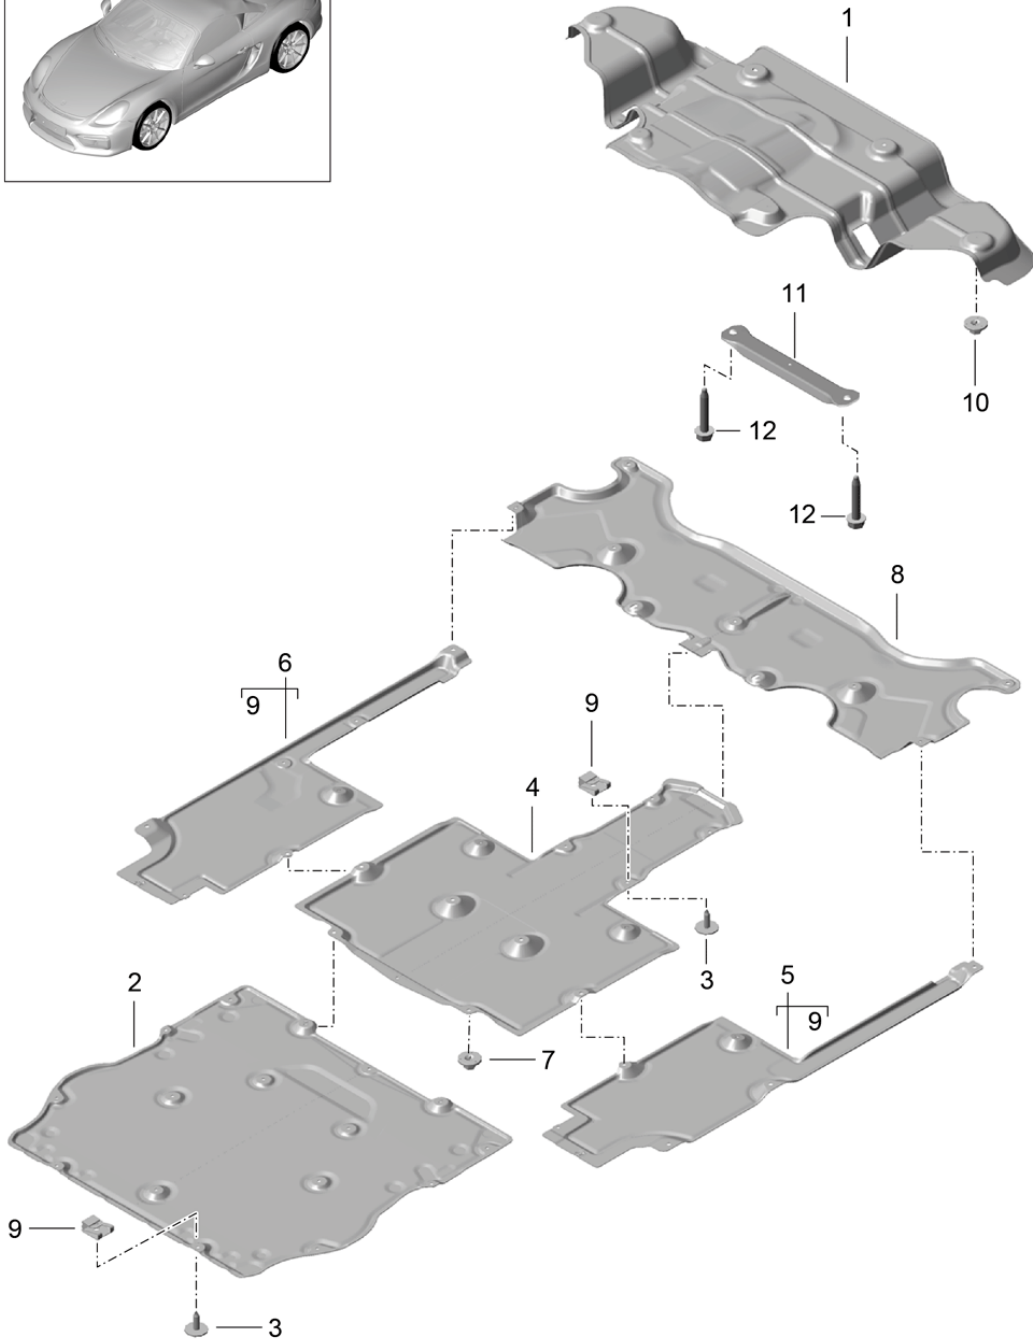

Model: 981SPY

Model life 2016>>2016

Model: 981SPY

Model life 2016>>2016

Pos	Part Number	Description	Remark	Qty	Model
1	981 504 405 01	Trim Underbody Heat insulation boot floor plate		1	
2	991 504 601 04	Cover	front	1	
3	999 073 505 01	panel screw ST 4,8x16		X	
4	991 504 603 00	Cover	center	1	
5	991 504 605 00	Cover	left	1	
6	991 504 606 00	Cover	center right center	1	
7	999 049 032 40	Hexagon plastic collar nut T6/22x10,5		X	
8	981 504 609 00	Cover	rear	1	
9	999 507 309 02	Underbody panel nut ST 4,8		X	
10	999 049 039 01	Hexagon nut T6		6	
11	981 504 843 00	Transverse strut filler plate		1	
12	999 072 837 01	Rear end Hexagon bolt M10 X 55		2