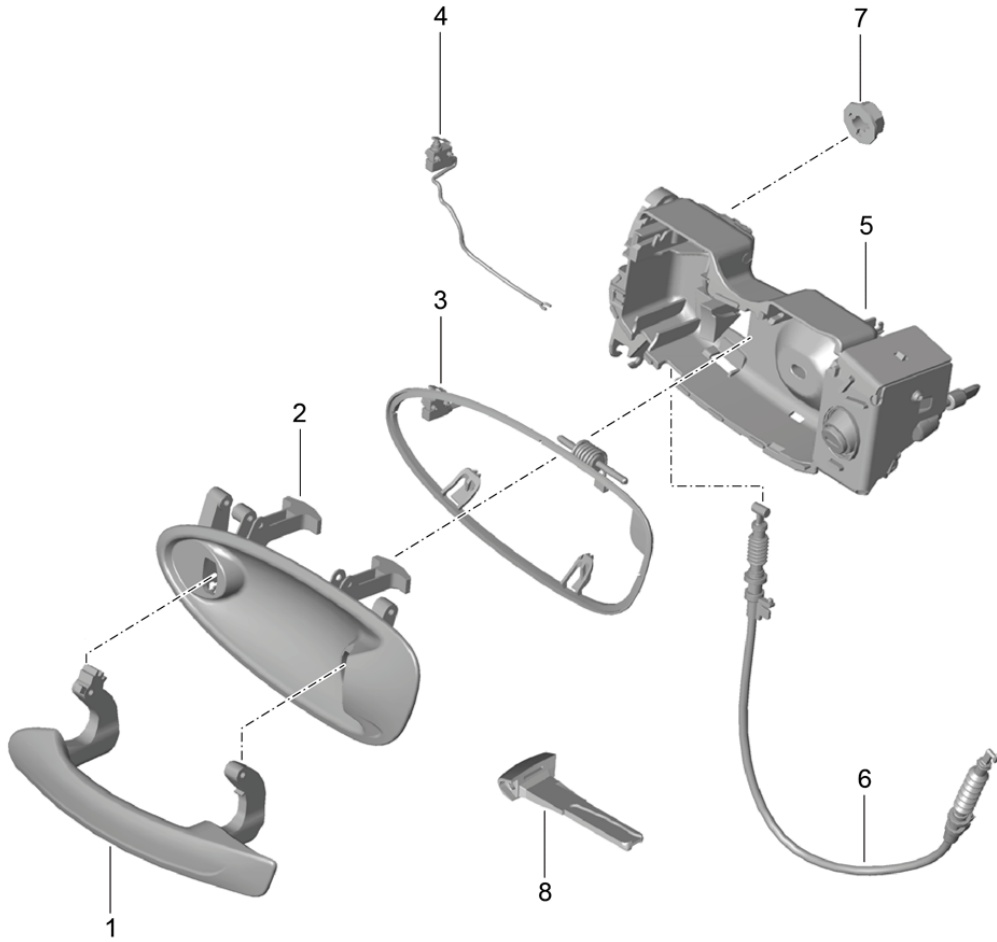

Model: 981SPY

Model life 2016>>2016

Model: 981SPY Model life 2016>>2016

Pos	Part Number	Description	Remark	Qty	Model
1	991 537 613 02	Door handle Door handle Basic primed	left	1	
(1)	991 537 614 02	Door handle Basic primed	right	1	
2	981 537 645 05	Handle liner primed	left	1	
(2)	981 537 646 05	Handle liner primed	right	1	
3	981 537 445 02	Assembly kit	left	1	
(3)	981 537 446 02	Assembly kit	right	1	
4	991 613 171 00	Micro switch Basic		1	
5	981 538 911 04	Bracket Door handle, exterior	left lhd	1	PR:098
		with:			
(5)	981 537 064 05	Lock cylinders UND 1 ERSATZSCHLÜSSEL Vehicle Ident. No. Indicate Bracket Door handle, exterior Without lock cylinder	right lhd	1	PR:098
6	991 537 419 01	Bowden cable		2	
7	900 380 015 01	Door handle, exterior Hexagon nut M 6		2	
8	958 538 916 00	emergency key with stipulated lock number State lock number		X	