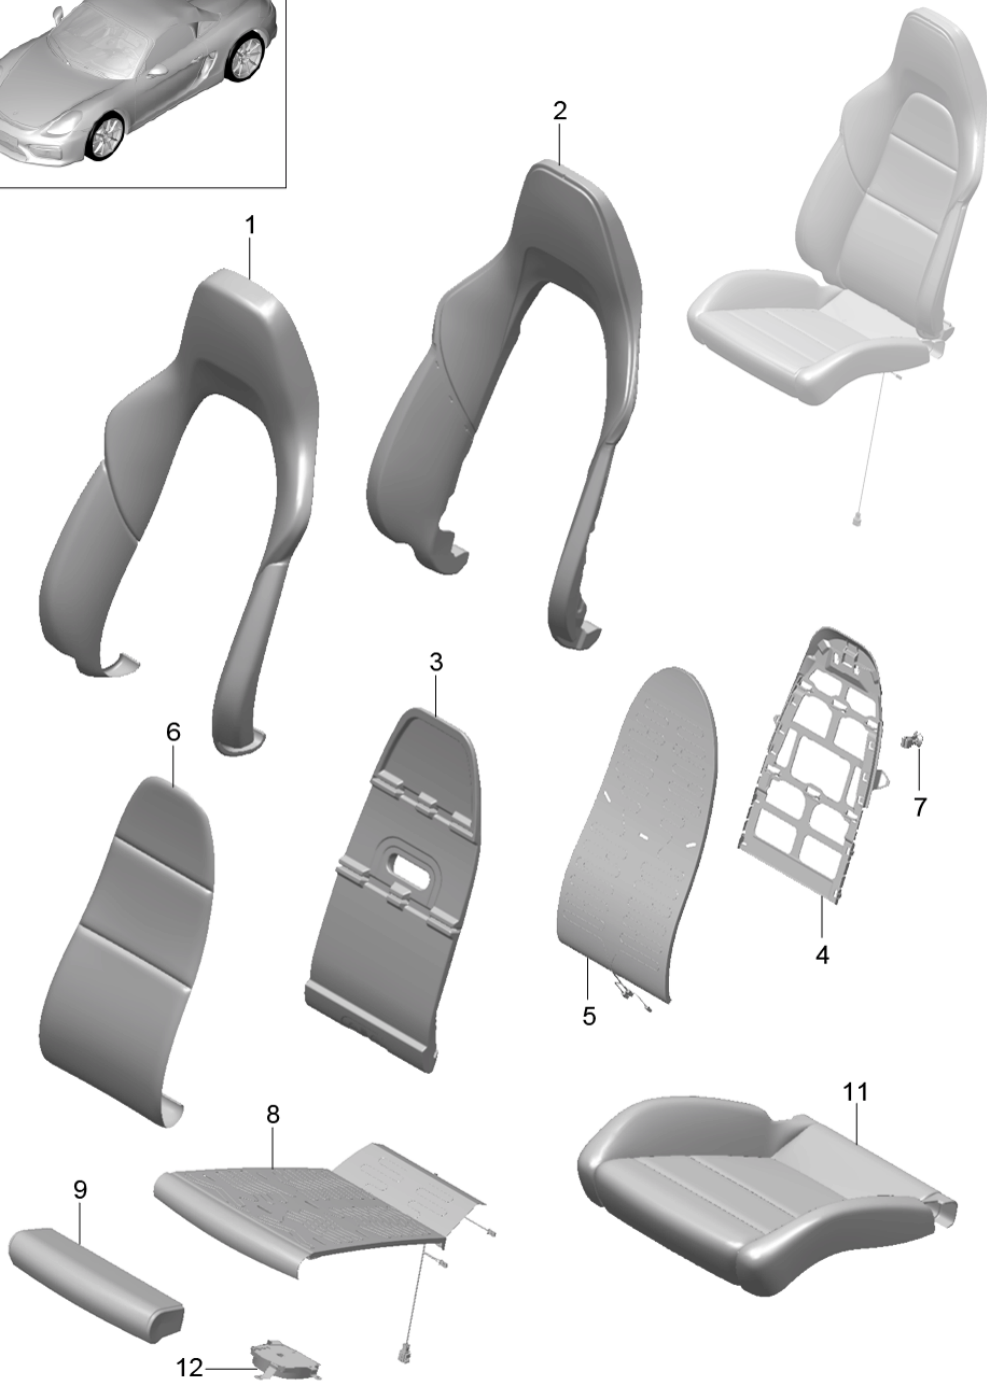

Model: 981SPY

Model life 2016>>2016