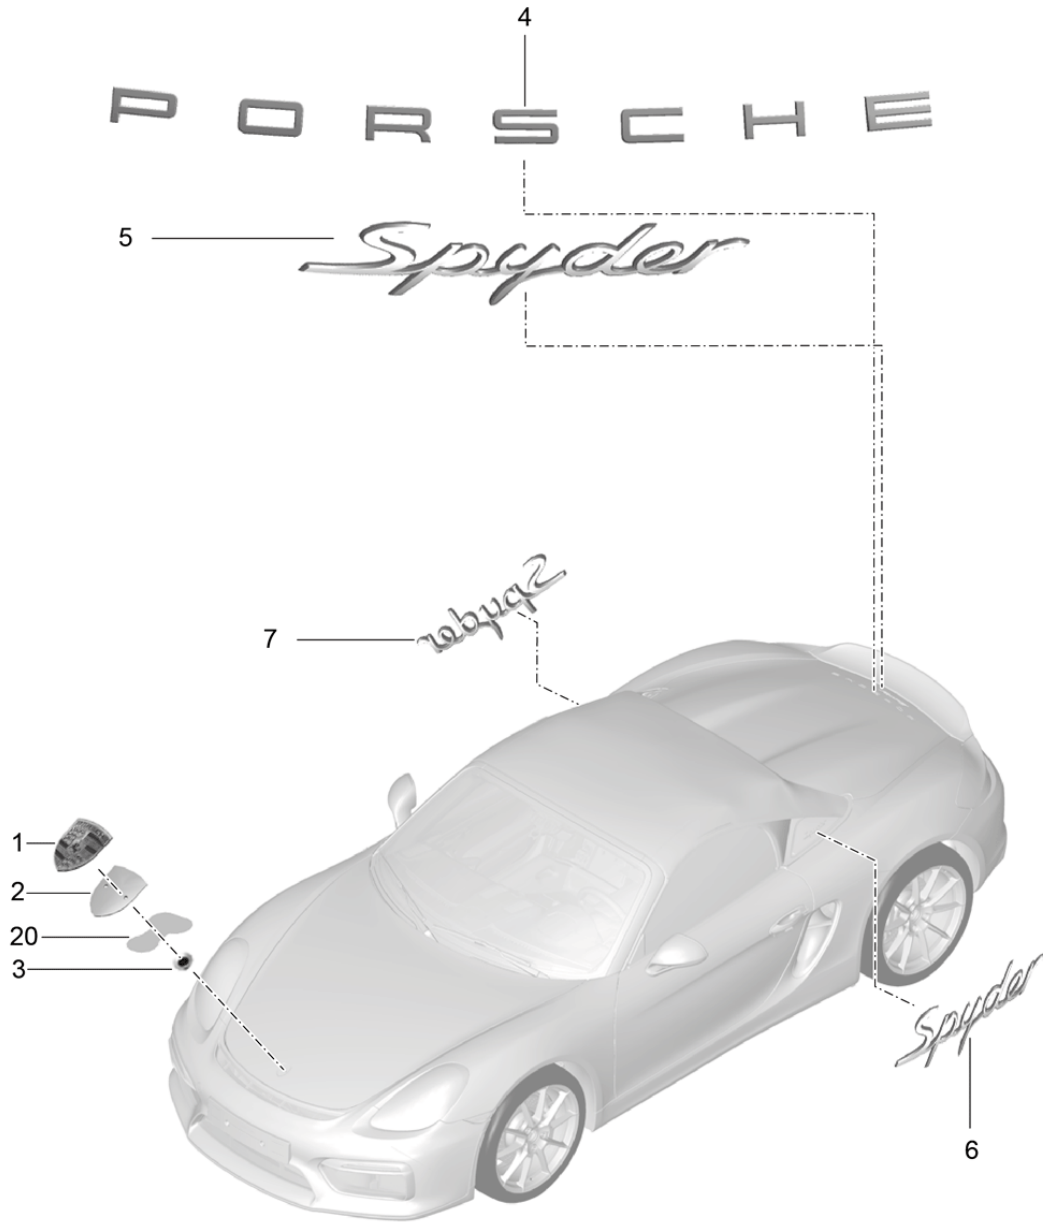

Model: 981SPY

Model life 2016>>2016

Model: 981SPY

Model life 2016>>2016

Pos	Part Number	Description	Remark	Qty	Model
		inscriptions/lettering Decorative fittings Stone guard film			
1	991 559 211 00	Porsche crest	front	1	
2	991 559 215 02	Underlay		1	
3	999 591 423 03	Tapping nut 3,0		2	
4	991 559 235 90	inscription *PORSCHE*		1	
5	981 559 265 00	Black inscription *SPYDER*		1	PR:-498
6	981 559 275 00	Black inscription *SPYDER*	left	1	
7	981 559 276 00	chrome Cover Rear lid inscription *SPYDER*	right	1	
20	999 911 756 41	chrome Cover Rear lid Adhesive film		1