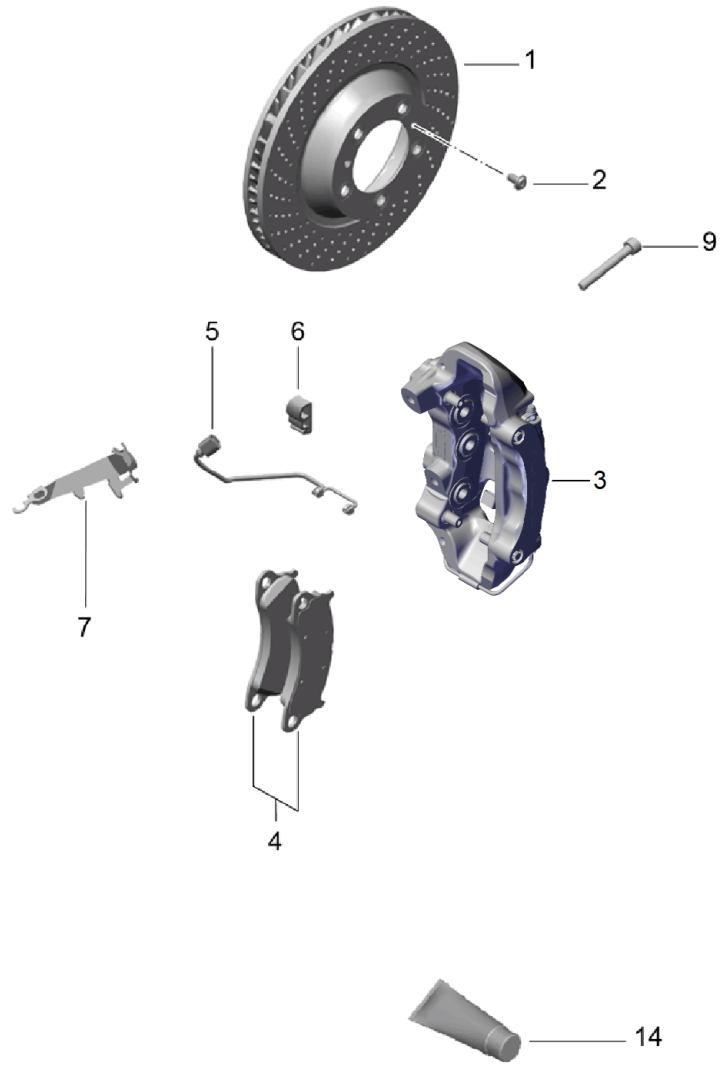

Model: 981SPY Model life 2016>>2016

Pos	Part Number	Description	Remark	Qty	Model
1	7PP 907 275 F	tyre pressure control system Tyre pressure sensor		4	PR:482
(1)	7PP 907 275 G	tyre pressure control system also use: Tyre pressure sensor tyre pressure control system also use:	4D0 601 361	4	PR:483
2	9P1 601 361 A	Valve tyre pressure control system silver		4	PR:UX6
(2)	9P1 601 361	Valve aluminium Black	4D0 601 361	4	PR:UX7,482, 483
3	N 908 729 01	Valve cap for valve unit silver		4	PR:UX6
(3)	WHT 006 913	Valve cap for valve unit Black		4	PR:UX7,482, 483
4	4D0 601 365	Hexagon socket head bolt, self-locking		4	PR:UX6,UX7
5	999 076 081 40	Hexagon plastic collar nut	left front	2	PR:482,483
6	999 507 196 40	Spreader rivet	right front	4	PR:482,483
7	991 618 259 00	Retainer for aerial		1	PR:482,483
8	991 618 104 02	Aerial		1	PR:482
(8)	991 618 103 02	Aerial		1	PR:483
9	7PP 907 283	Sender unit		4	PR:482,483
10	991 606 242 00	Holder for sender unit	right front	1	
11	999 049 033 40	Plastic nut	right	4	

Model: 981SPY

Model life 2016>>2016