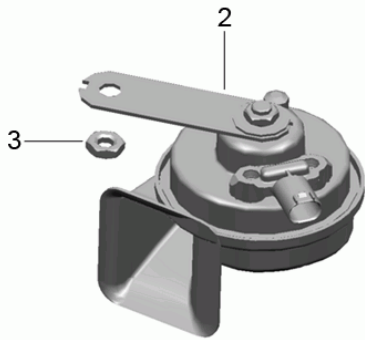

Model: 981SPY

Model life 2016>>2016

Model: 981SPY Model life 2016>>2016

Pos	Part Number	Description	Remark	Qty	Model
(1)	991 635 159 00	Fanfare Signal horn Fanfare High-pitched		1	
(2)	991 635 160 00	Fanfare Low-pitched	with:	1	
-	991 612 947 00	Adapter cable for 991 635 159 00 991 635 160 00	with:	1	
3	N 106 092 04	Hexagon collar nut M 8		2	
4	991 637 117 02	Signal horn for alarm system		1	PR:534,544, -536
5	1K8 951 605 B	Alarm horn		1	PR:536
6	991 637 419 01	Bracket		1	PR:536
7	N 902 955 02	Hexagon collar nut M 8		1	PR:536
8	900 378 176 01	Hexagon bolt M 8 X 20		1	PR:534,544, -536