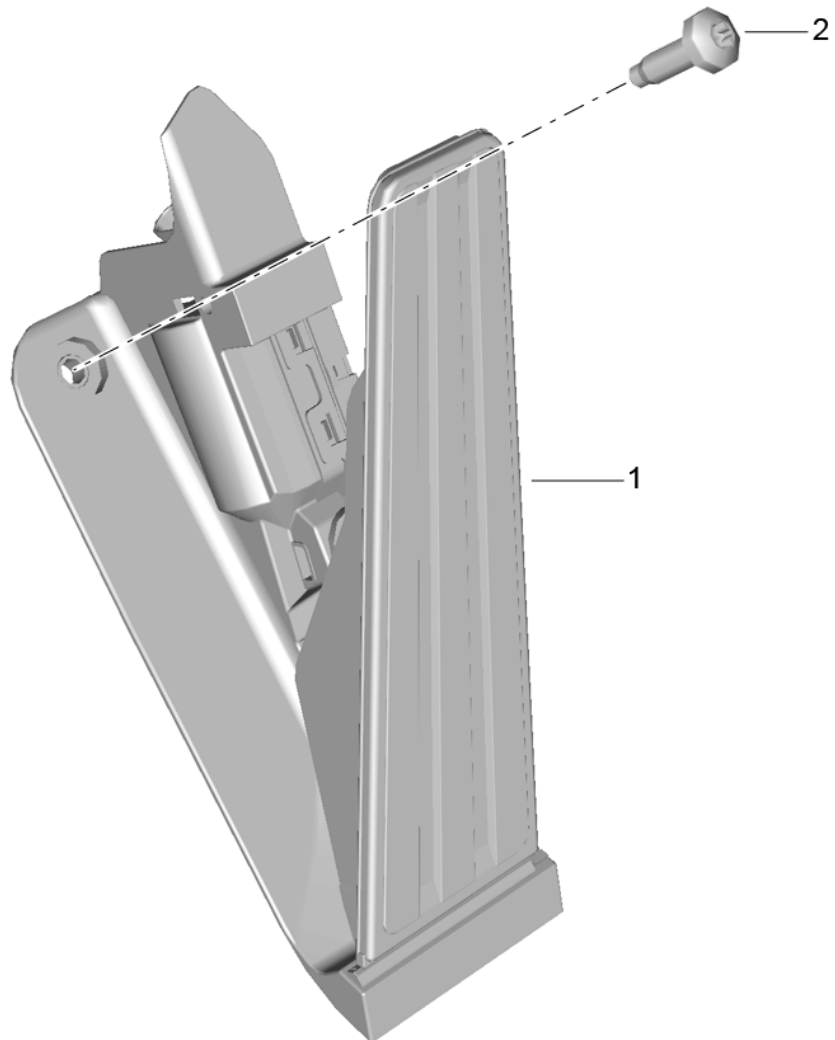

Model: 981SPY

Model life 2016>>2016

Model: 981SPY

Model life 2016>>2016

Pos	Part Number	Description	Remark	Qty	Model
1	970 423 019 01	Pedals throttle control		1	PR:480,-XXV
(1)	991 423 020 01	throttle control		1	PR:480,XXV
2	999 073 378 05	flat round head bolt M 6 X 20		1