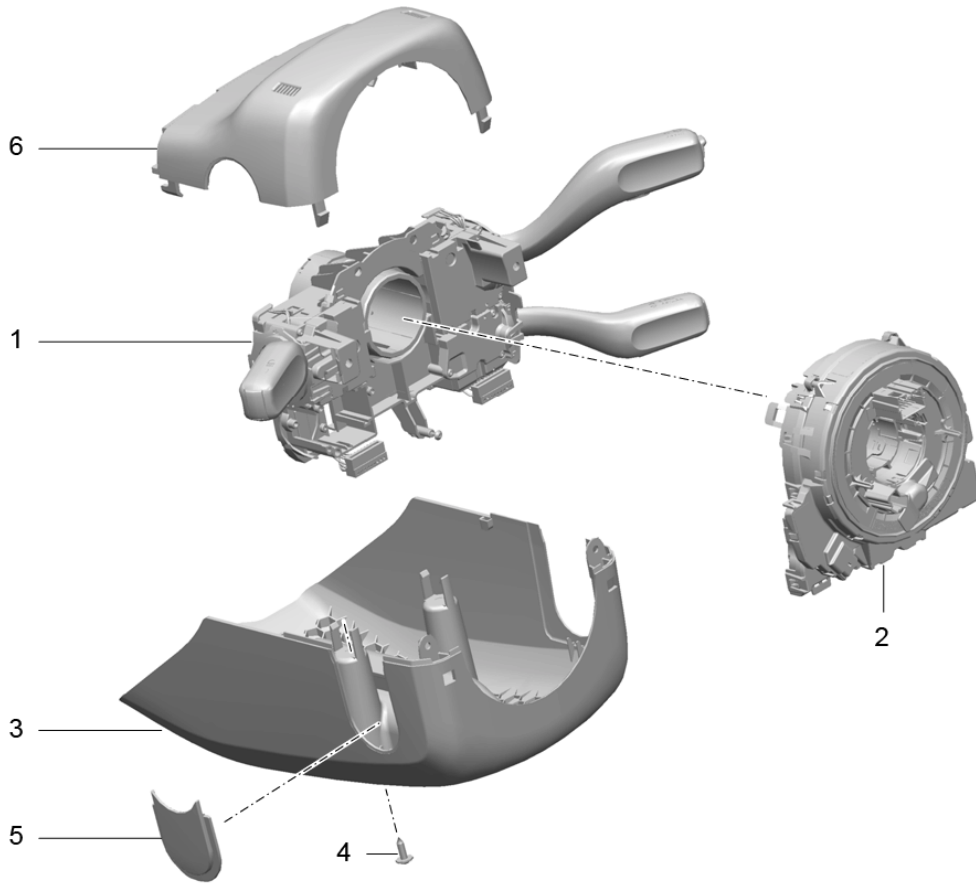

Model: 981SPY Model life 2016>>2016

Pos	Part Number	Description	Remark	Qty	Model
1	991 613 123 10	Console Roof Roof console		1	PR: -607, -608, -630
1	991 613 123 10 1E0 991 613 124 10	Black Roof console		1	PR: 607, 608, -630
1	991 613 124 10 1E0 991 613 223 10	Black Roof console		1	PR: 630, -607, -608
1	991 613 223 10 1E0 991 613 224 10	Black Roof console		1	PR: 607, 608, 630
	991 613 224 10 1E0	Black			

Model: 981SPY

Model life 2016>>2016