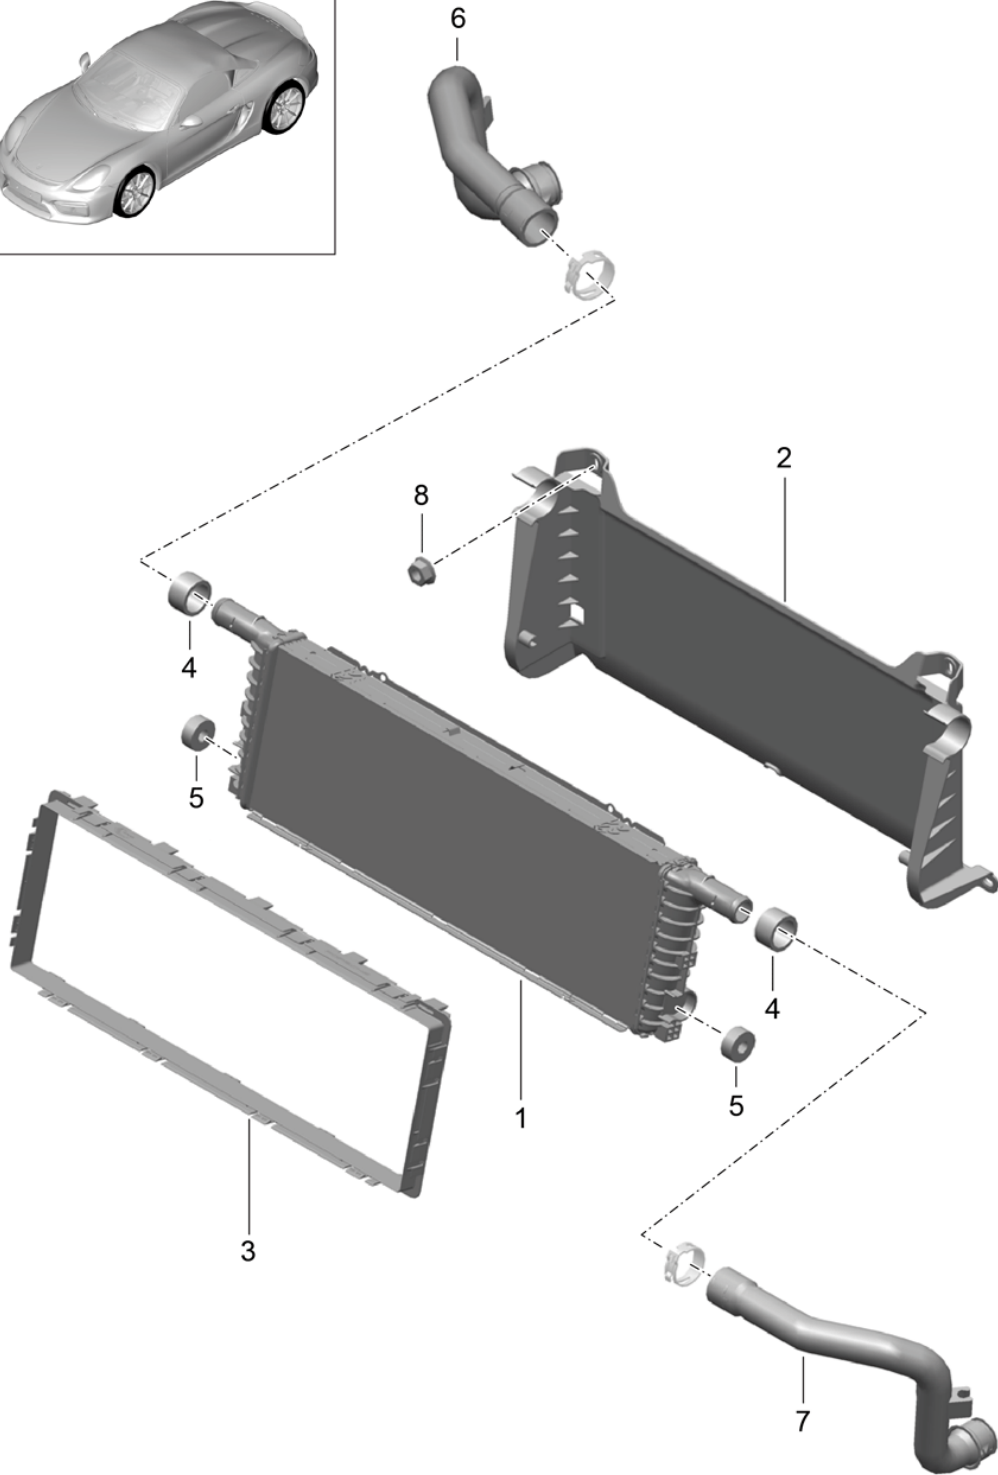

Model: 981SPY

Model life 2016>>2016

Model: 981SPY

Model life 2016>>2016

Pos	Part Number	Description	Remark	Qty	Model
1	991 106 138 01	Radiator Radiator No longer use the part here	center center	1	
1	991 106 138 02	Radiator	center	1	
2		Retaining frame		1	
3	991 106 338 01	Sealing frame		1	
4	991 106 537 01	Rubber bush	upper	2	
5	991 106 538 02	Rubber bush	lower	2	
6	981 106 638 90	Water hose		1	
7	981 106 639 90	Water hose		1	
8	999 084 638 01	Hexagon nut M 6		4