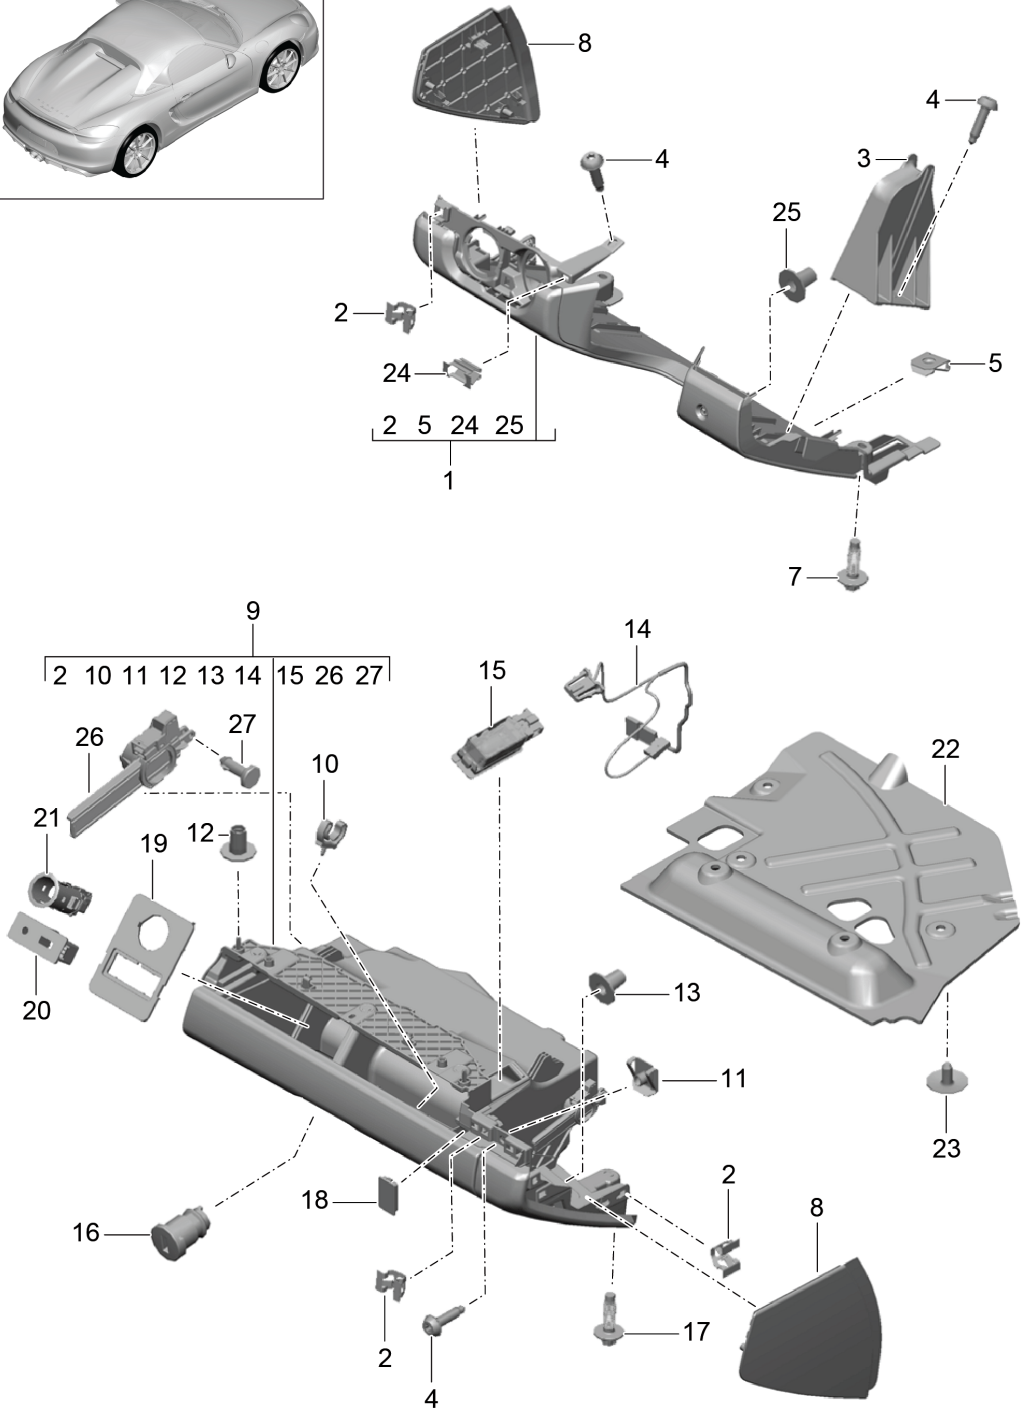

Model: 981SPY

Model life 2016>>2016

Model: 981SPY Model life 2016>>2016

Pos	Part Number	Description	Remark	Qty	Model
1	991 552 201 91	Glove box and Trim (drivers side) Instrument panel trim	lhd	1	PR:098,975, 981
	991 552 201 91 2W0	Alcantara Black	-21,24,58,67, 79		
2	999 507 533 02	Clamp		2	
3	991 552 191 01	knee pad		2	
4	999 073 498 01	fillister hd. bolt M5X20		X	
5	999 507 556 01	panel nut M5		2	
7	999 919 278 01	Hexagon head bolt 6X20		2	
8	991 552 405 02	Trim	left	1	
	991 552 405 02 5Q0	Black	-11,21,58,67, 79		
	991 552 405 02 OW5	Black	-24		
(8)	991 552 406 02	Trim	right	1	
	991 552 406 02 5Q0	Black	left -11,21,58,67, 79		
	991 552 406 02 OW5	Carrera Red	-24		
9	991 552 204 95	Glove box (complete) Alcantara	lhd	1	PR:098,981
	991 552 204 95 2W0	Black	-21,24,58,67, 79		
10	996 552 813 00	Pen holder		2	
11	999 507 556 01	panel nut M5		1	
12	999 702 560 40	Grommet		X	
13	999 702 559 40	Grommet		X	
14		Wire set Glove box		1	
15		see illustration: Glove box light	902-015	1	
16	996 552 915 01	see illustration: Lock cylinders Glove box Vehicle Ident. No. Indicate	903-004	1	
17	999 919 278 01	Hexagon head bolt 6 X 20		2	
18	991 552 705 00	Dummy cover Switch-off Airbag		1	
19	991 552 601 00	Trim Multimedia interface		1	
20	991 552 601 00 1E0	Black Plug socket		1	
21		see illustration: Socket or clamping ring	911-000	1	
(22)	991 552 414 01	see illustration: Trim Footwell (passenger side)	903-005	1	
23	1H0 819 943	round hd. screw		X	