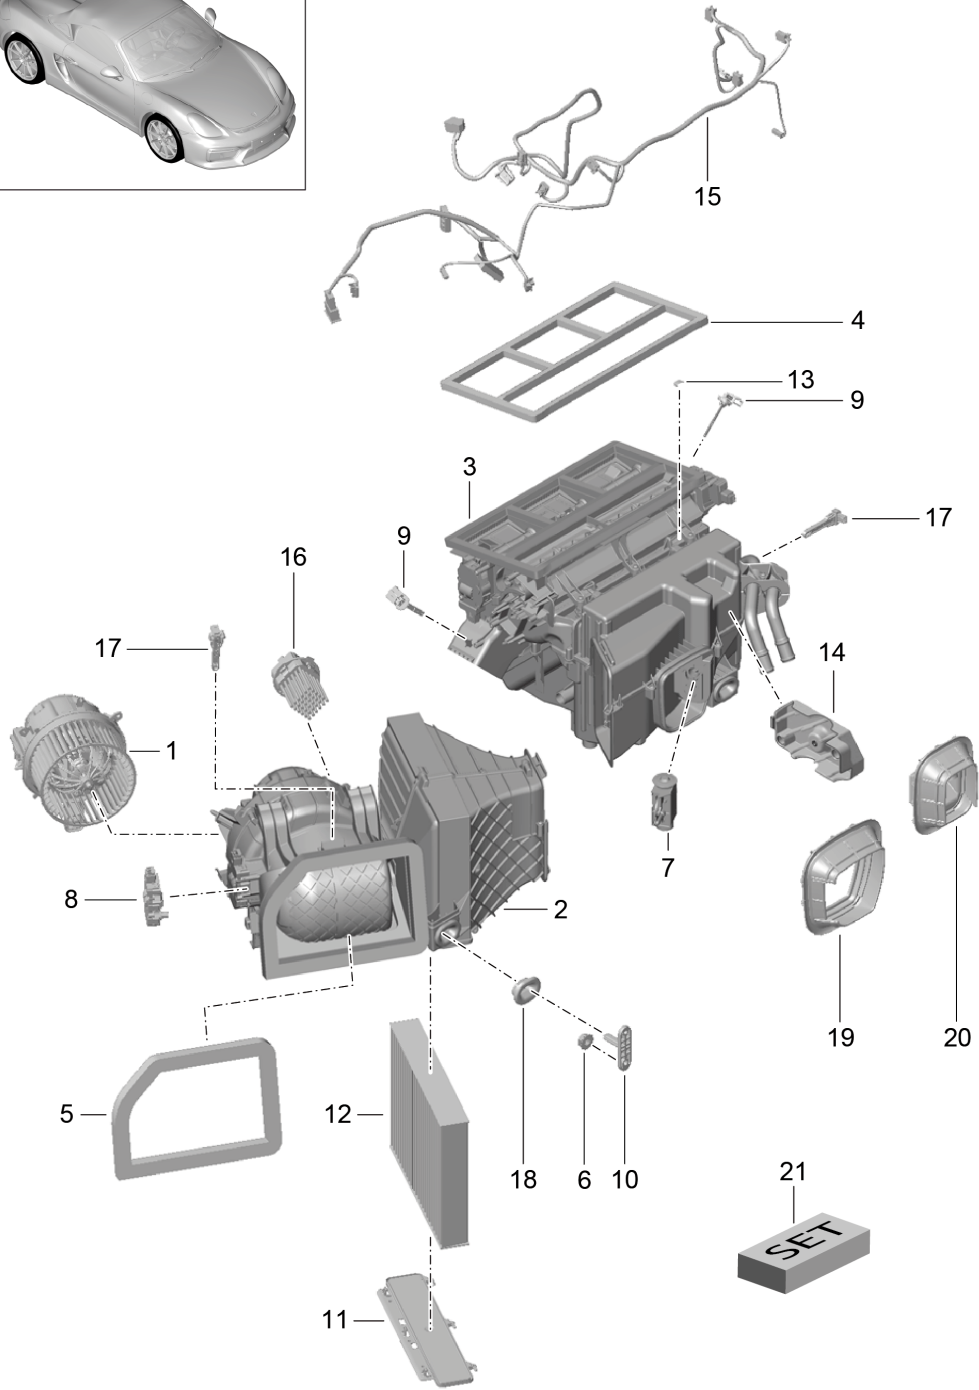

Model: 981SPY

Model life 2016>>2016

Model: 981SPY Model life 2016>>2016

Pos	Part Number	Description	Remark	Qty	Model
1	991 573 922 00	Air conditioner and Individual parts			
2	981 573 912 02	Fan blower housing (complete)	lhd lhd	1 1	PR:098 PR:572,098
		with:			
(2)	991 573 912 06	Engine blower housing (complete)	lhd	1	PR:573,098
		with:			
3	981 573 914 04	Engine Junction	lhd	1	PR:572,098
(3)	991 573 914 06	Junction	lhd	1	PR:573,098
4	991 573 851 00	Sealing frame Air distributor		1	
5	991 573 850 00	Seal Fan	lhd	1	PR:098
6	900 377 018 09	Hexagon nut M6		X	
7	991 573 921 00	Expansion valve		1	PR:573
		also use:			
8	991 624 425 02	POS. 21 Servomotor 1 zone		X	PR:572
(8)	991 624 425 03	Servomotor 2-zone		X	PR:573
9	970 653 253 00	Temperature sensor Blower outlet sensor Temperature sensor		2	PR:573
10	991 572 481 00	Bracket Air conditioner		1	
11	991 573 916 00	Cover for Filter		1	
12	991 573 623 00	Passenger compart. filter		1	
13	970 573 857 00	Tensioning spring blower housing		4	
15	991 612 723 00	Wire set	lhd	1	PR:572,098
(15)	991 612 725 00	Wire set	lhd	1	PR:573,098
16	991 624 423 01	governor for Fan		1	
17	970 653 257 00	Temperature sensor for evaporator		2	
18	991 572 875 00	Grommet Air conditioner		2	
19	991 573 769 01	Grommet Firewall		1	
20	991 572 263 01	Expansion valve Seal Firewall		1	
21	8K0 820 261	Heater pipeline Gasket set Expansion valve		1