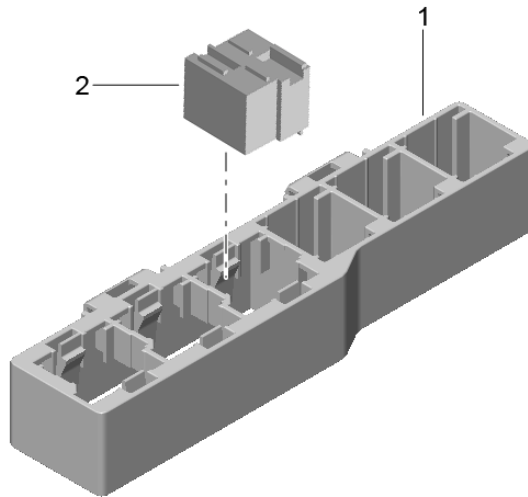

Model: 981SPY

Model life 2016>>2016