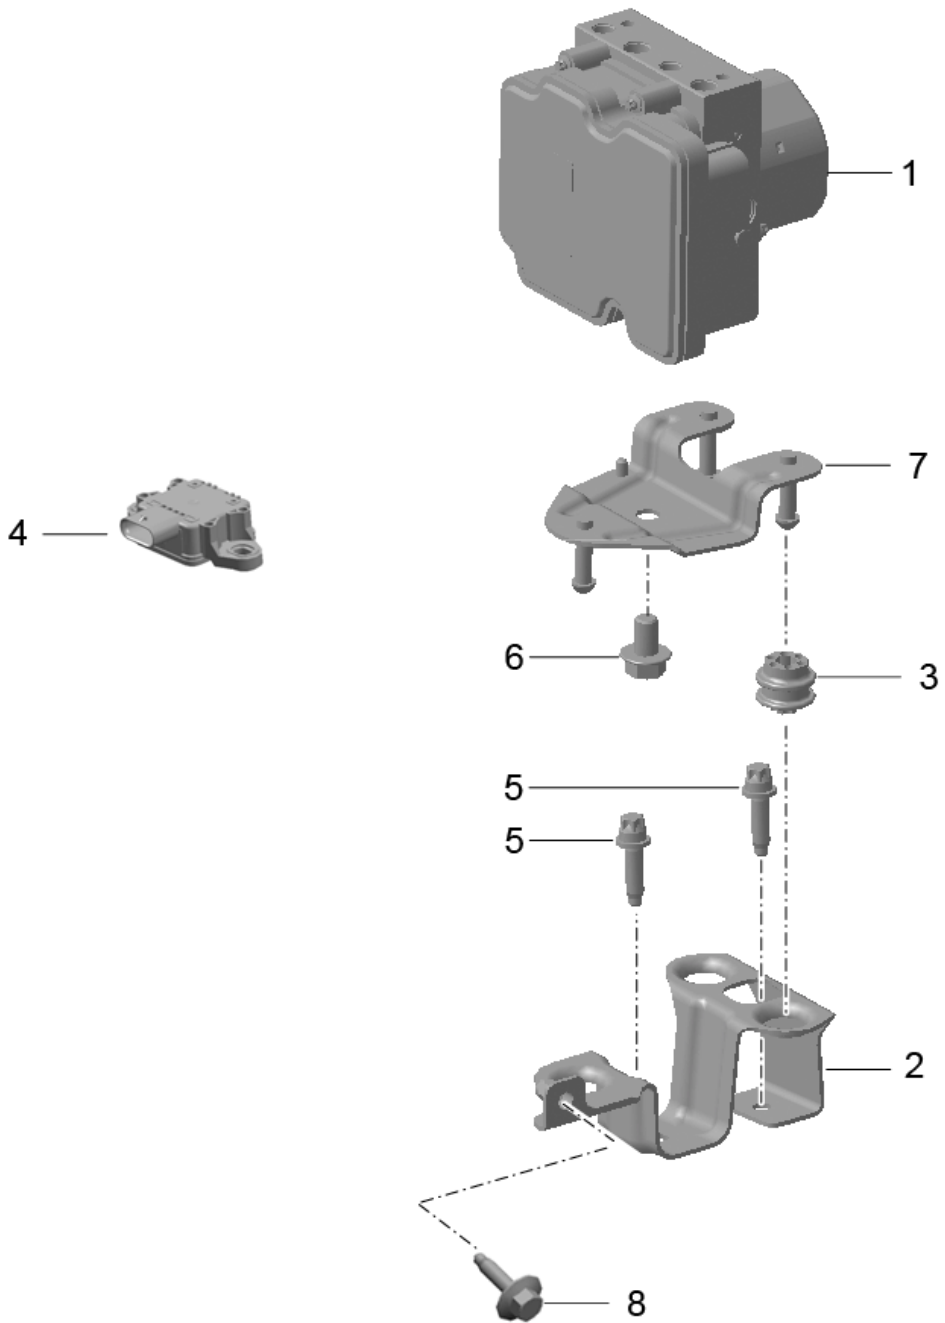

Model: 981SPY

Model life 2016>>2016

Model: 981SPY

Model life 2016>>2016

Pos	Part Number	Description	Remark	Qty	Model
		Hydraulic unit anti-locking brake syst. -abs- Control			
1	981 355 955 25	Hydraulic unit		1	
2	991 355 033 01	Bracket		1	
3	958 355 177 10	Stop buffer		3	
4	991 606 145 03	Sensor		1	
5	999 073 556 01	Hexagon bolt M 8 X 30		2	
6	900 378 346 01	Hexagon bolt M 10 X 1 X 16		1	
7	991 355 135 01	Retainer, upper part	upper	1	
8	N 909 995 02	Hex collared bolt AM 6 X 25		1