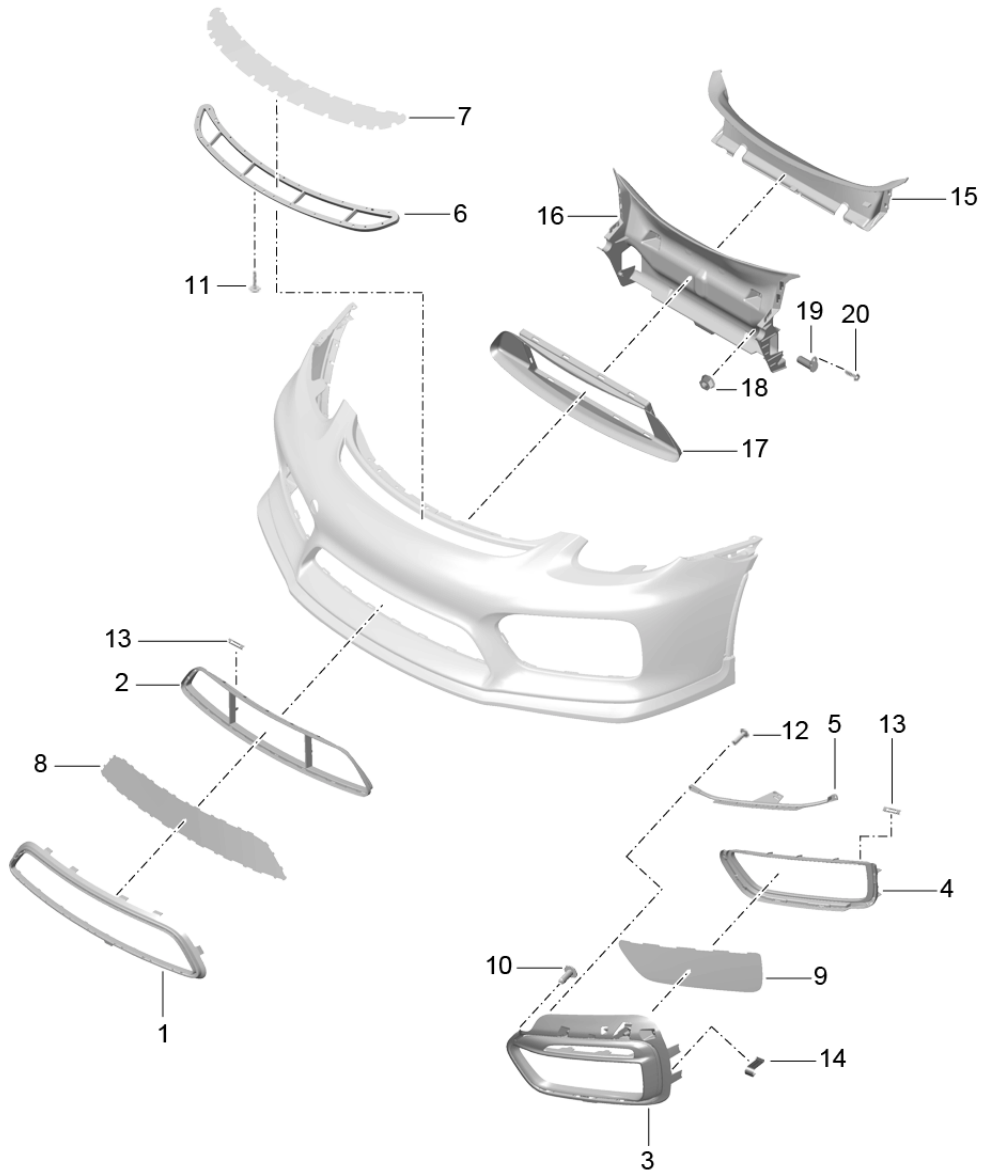

Model: 981SPY

Model life 2016>>2016

Model: 981SPY Model life 2016>>2016

Pos	Part Number	Description	Remark	Qty	Model
1	981 505 569 80	bumper Of Air guide Retaining frame	center front	1	
2	981 505 571 80	Retaining frame	center rear	1	
3	981 505 563 80	Retaining frame	left side	1	
(3)	981 505 564 80	Retaining frame	front right side	1	
4	981 505 565 80	Retaining frame	left side rear	1	
(4)	981 505 566 80	Retaining frame	right side rear	1	
5	981 505 561 80	Retaining frame	left side	1	
(5)	981 505 562 80	Reinforcement Retaining frame	right side	1	
6	991 505 567 90	Reinforcement Retaining frame	upper	1	
7	991 505 567 90 1E0 991 505 717 92	Black Grille	upper	1	
8	981 505 711 80	Air inlet Ventilation grille	center	1	
9	981 505 713 80	Ventilation grille	left side	1	
(9)	981 505 714 80	Ventilation grille	right side	1	
10	999 073 340 09	panel screw ST 3,5X11-C		8	
11	999 919 268 01	fillister hd. bolt 3,0X13,0		23	
12	999 919 246 01	fillister hd. bolt 6,0X18,0		10	
13	999 507 696 00	U-clip 1,20-1,70		38	
14	999 507 164 01	Cable fastener Hose 15,0 Headlight washer system		7	PR:288
15	991 504 489 90	Air guide	center	1	
16	991 504 489 90 1E0 991 504 487 90	Black Frame for coolant radiator		1	
17	991 504 487 90 1E0 981 575 141 80	Black Air guide	center	1	
18	981 575 141 80 1E0 999 084 638 01	Black Hexagon nut M6-SB		4	
19	991 504 587 90	bearing pin Radiator		2	
20	999 919 133 09	Hexagon bolt 6,0X20,0-H		2