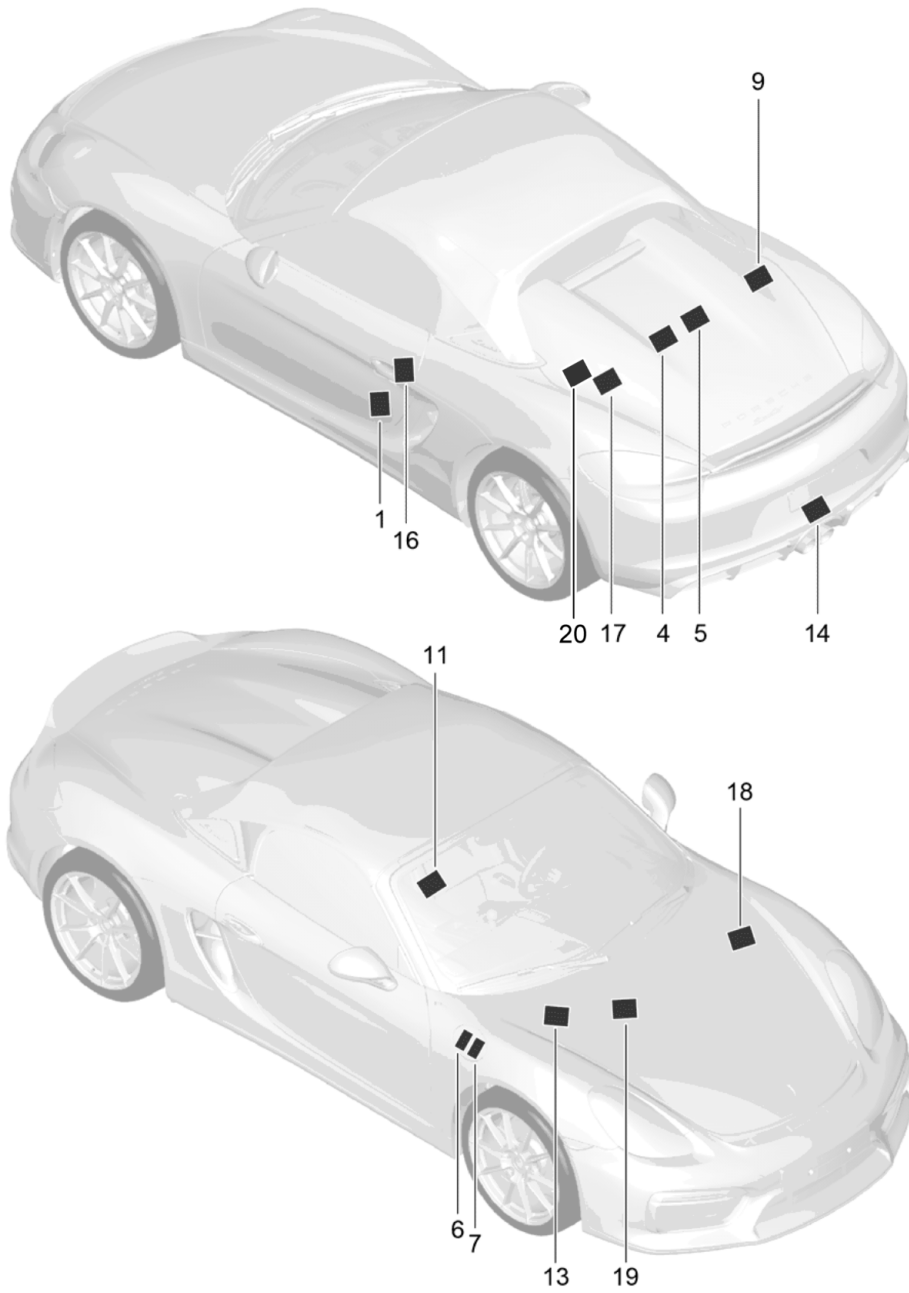

Model: 981SPY

Model life 2016>>2016

Model: 981SPY

Model life 2016>>2016

Pos	Part Number	Description	Remark	Qty	Model
1	981 701 286 41	Signs/notices Data plate for tyre pressure		1	PR:-447
1	981 701 286 42	Data plate for tyre pressure		1	PR:447
4	996 006 140 00	Sticker Antiknock regulation		1	PR:553
5	981 006 109 13	Notice Engine data		1	PR:553
(6)	991 006 117 03	Sticker 93 RON/MON/2		1	PR:553
9	7PP 010 786 T	Sticker engine oil - MOBIL 1 -		1	
11	997 701 422 00	Sticker Airbag Warning sign		1	PR:553
13	981 701 141 00	Sticker Air conditioning		1	-"J.."
16	95B 010 001	Sticker Mercury		1	"USA"