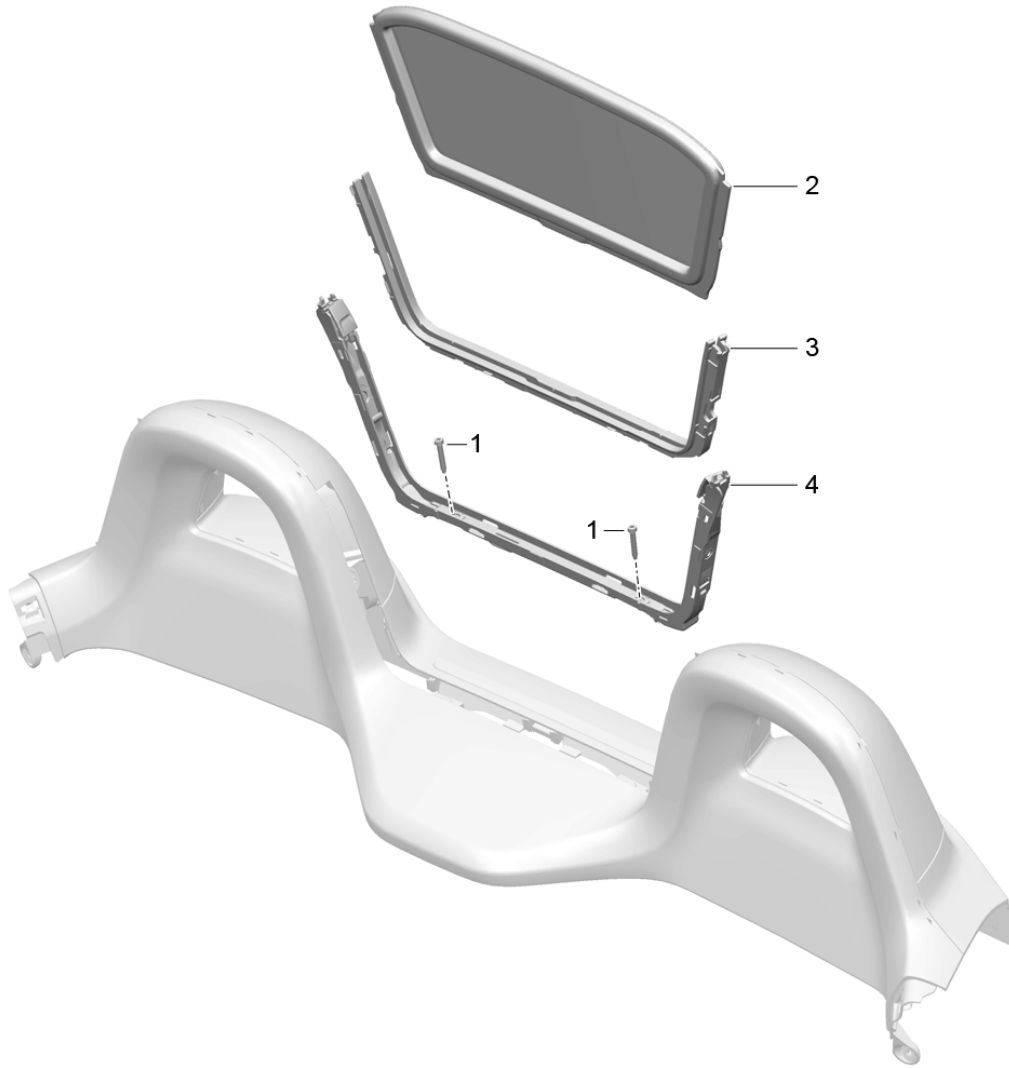

Model: 981SPY

Model life 2016>>2016

Model: 981SPY

Model life 2016>>2016

Pos	Part Number	Description	Remark	Qty	Model
1	900 976 011 01	Windbreak Socket head bolt M5X30		X	
2	981 561 621 06	Centre part Windbreak		1	
		with:			
	981 561 621 06 1E0	Pocket Black			
3	981 561 730 03	Insert		1	
4	981 561 650 03	Guide		1	
	981 561 650 03 1E0	Black