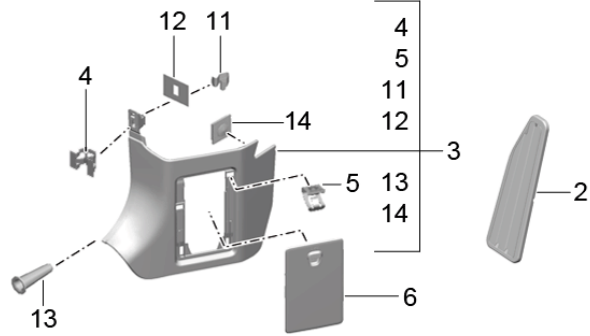

Model: 981SPY Model life 2016>>2016

Pos	Part Number	Description	Remark	Qty	Model
(1)	981 551 053 04	Luggage compartment Carpet Trim	rear	1	PR:553
2	981 551 053 04 A31 981 551 147 00	Luggage compartment Black Carpet Support		1	
3	999 049 032 40	Hexagon plastic collar nut		2	
4	981 551 765 00	shelf Carpet	left	1	
5	981 551 766 01	Luggage compartment shelf Carpet	right	1	
6	981 551 764 02	Luggage compartment shelf Carpet	center	1	
7	981 551 753 01	Luggage compartment Support	left	1	
8	981 551 754 03	Support	right	1	PR:140
9	981 551 251 02	cover - lock Luggage compartment		1	
10	981 551 251 02 1E0 981 551 377 02	Black Assembly frame Service Cup	left	1	
11	981 551 378 02	Assembly frame Service Cup	right	1	
12	999 049 033 40	Plastic nut T6/16,0		2	
14	981 551 381 01	Cover Service Cup	left	1	
15	981 551 381 01 1E0 981 551 382 01	Black Cover Service Cup	right	1	
16	981 551 382 01 1E0 997 504 087 00	Black Emergency operation Luggage compartment	rear	1	PR:553
17	999 507 681 01	Clip		2	
18	999 507 130 01	U-clip		3	

Model: 981SPY

Model life 2016>>2016