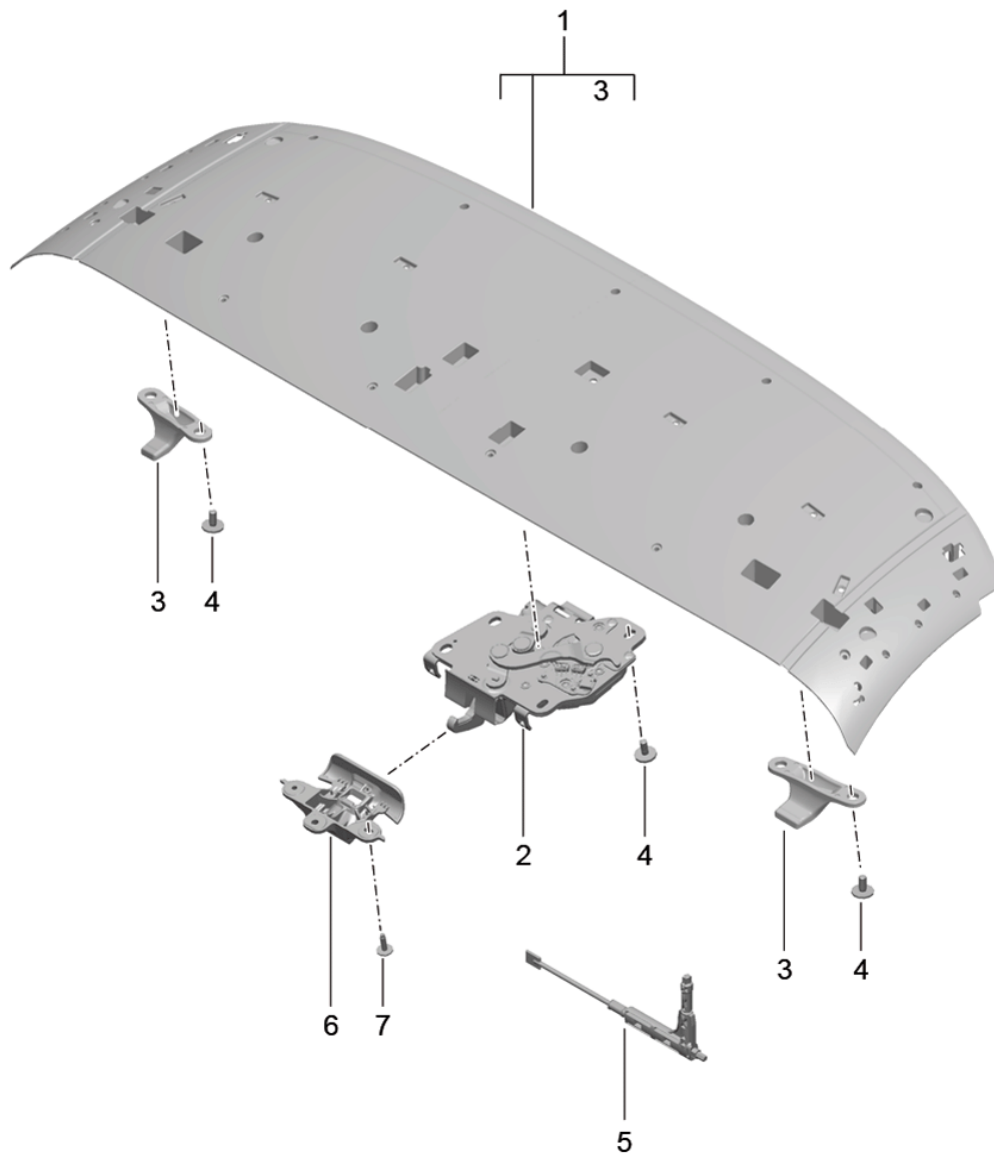

Model: 981SPY

Model life 2016>>2016

Model: 981SPY

Model life 2016>>2016

Pos	Part Number	Description	Remark	Qty	Model
		top frame	front		
		roof frame			
		catch			
1	981 567 911 00	roof frame	front	1	
2	991 561 117 02	catch		1	
2	991 561 117 03	catch		1	
3	991 561 605 00	Centring journal	left	1	
(3)	991 561 606 00	Centring journal	right	1	
4	991 561 965 01	Set of fastening parts for catch and Centring journal		1	
5		Tool Emergency operation see illustration:	001-000	1	
6	991 561 235 03	Support catch		1	
	991 561 235 03 5Q0	Black			
7	999 073 223 01	Bolt with washer M6X25		3