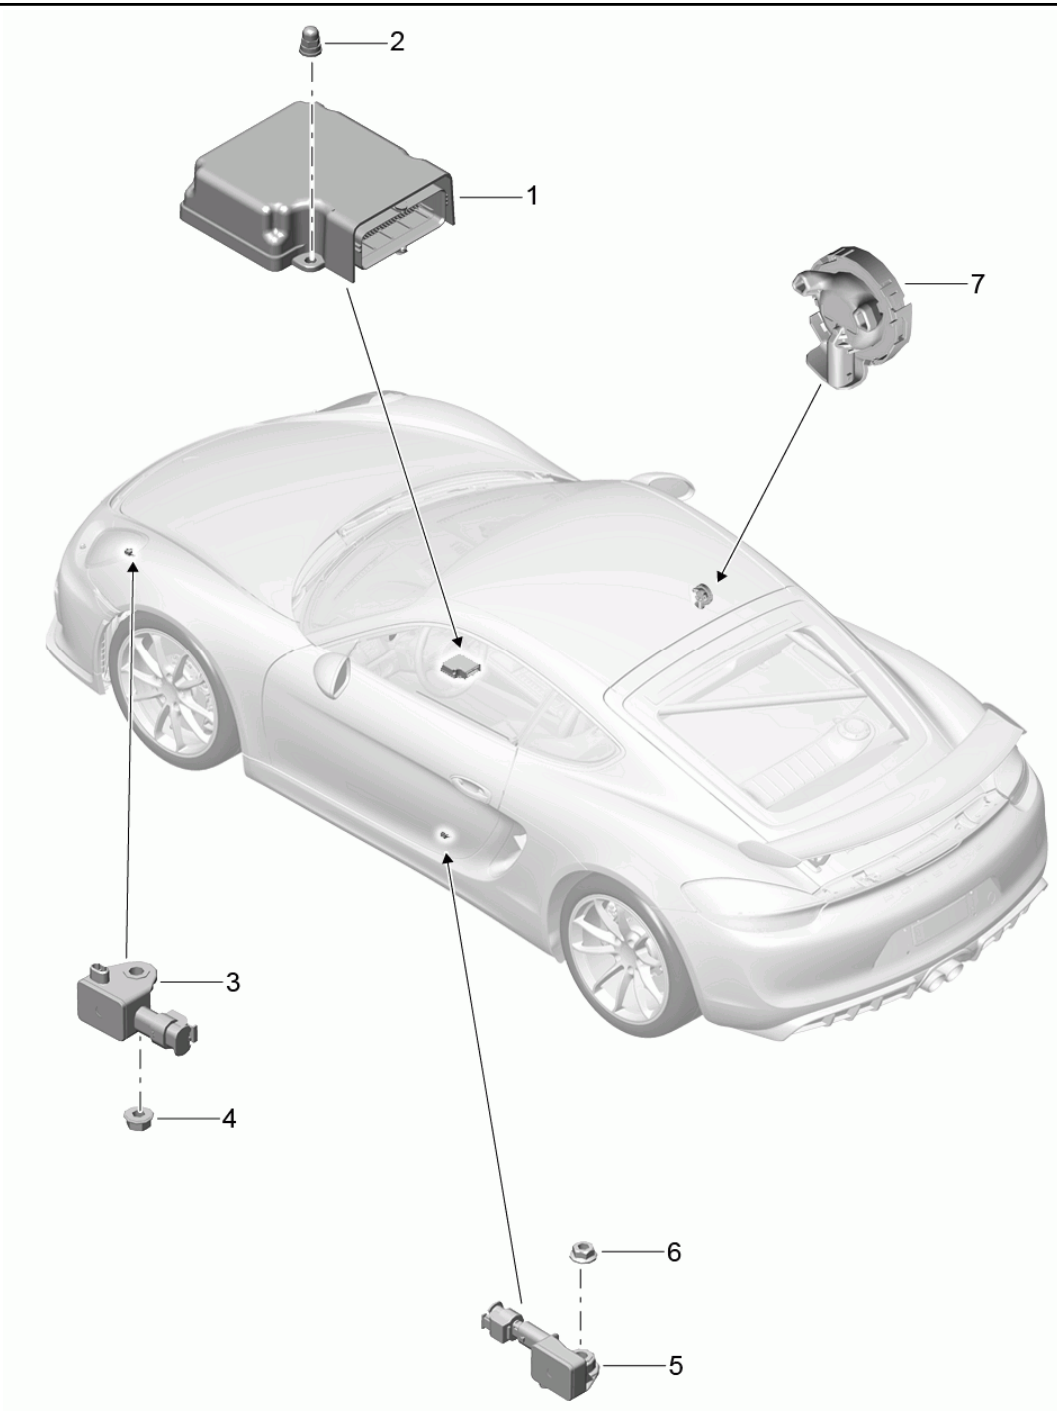

Model: 981SPY

Model life 2016>>2016

Model: 981SPY

Model life 2016>>2016

Pos	Part Number	Description	Remark	Qty	Model
-		Control unit Sensor Airbag Airbag unit			
-		see illustration: Switch Airbag	812-050		
1	991 618 201 08	Control unit for airbag	see illustration: 903-005	1	
2	999 070 015 02	domed cap nut M 6		3	
3	991 618 223 01	Front sensor		2	
4	999 084 638 01	Hexagon nut M 6		2	
5	991 618 221 01	Sensor Side airbag unit		2	
6	999 084 629 01	Hexagon nut M 6		2	
7	9P1 959 354	Pressure sensor doors		2