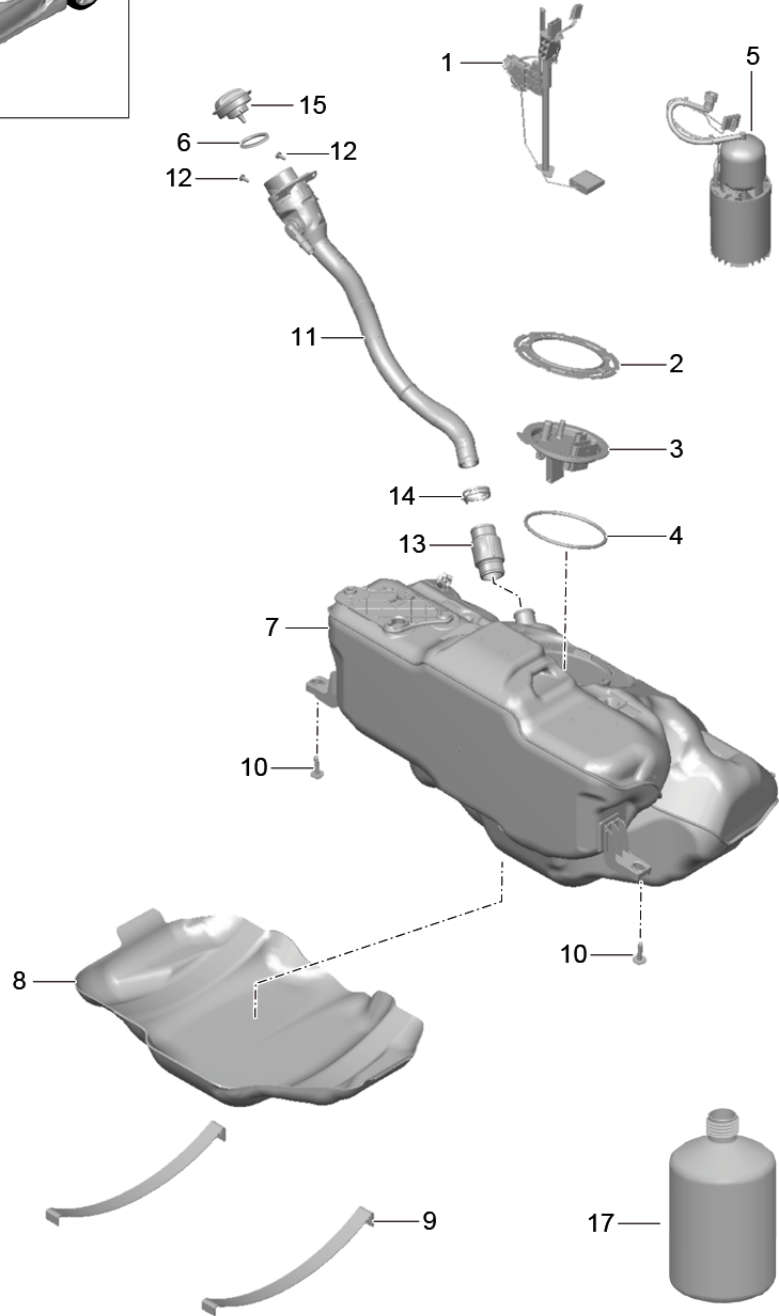

Model: 981SPY

Model life 2016>>2016

Model: 981SPY

Model life 2016>>2016

Pos	Part Number	Description	Remark	Qty	Model
1	991 620 831 00	Fuel tank Tank gauge		1	
2	991 201 623 00	Fuel tank Union nut		1	
3	991 201 421 00	flange		1	
4	991 201 733 01	seal ring		1	
5	991 620 141 01	Fuel pump		1	
6	1K0 201 557 A	seal ring		1	
7	991 201 021 04	Fuel tank 64 LITER		1	PR:098,085
(7)	982 201 021	Fuel tank 54 LITER		1	PR:098,084
(7)	991 201 022 04	Fuel tank 64 LITER		1	PR:099,085
8	991 201 331 00	Underside protection		1	PR:098
(8)	991 201 331 01	Underside protection		1	PR:099
9		tensioning strap To Use Frame 991.504.233.02		1	
10	N 911 591 01	hexagon head bolt (combi) M 8 X 40		2	
(11)	991 201 044 07	fuel filler neck		1	PR:664
12	N 910 967 02	Oval hexagon socket head bolt M 6 X 16		2	
13	991 201 812 00	Hose		1	
13	9P1 201 543	Hose		1	
14	999 512 748 01	Clip B 43X12		2	
15	991 201 241 01	Fuel tank cap	with:	1	PR:-XYB
(15)	000 044 001 90	Holding strap Fuel tank cap aluminium	with:	1	PR:XYB
17	000 043 209 02	Holding strap Multi-purpose additive for Otto engine fuels 100 ML		X