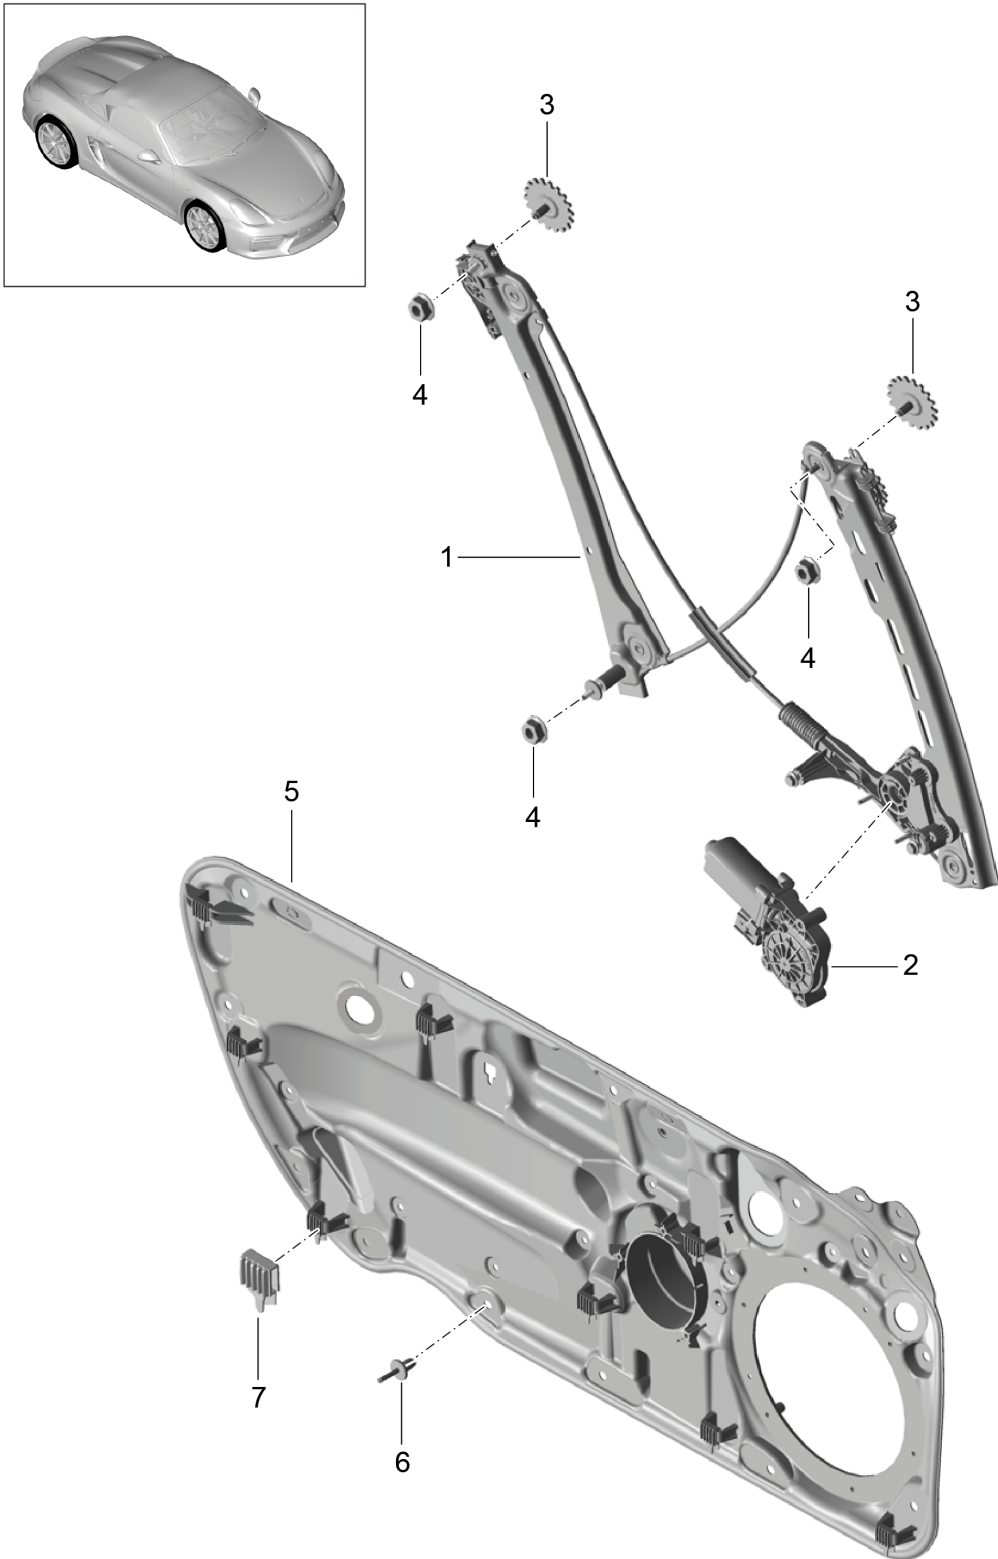

Model: 981SPY Model life 2016>>2016

Pos	Part Number	Description	Remark	Qty	Model
1	991 537 613 02	Door handle Door handle Basic primed	left	1	
(1)	991 537 614 02	Door handle Basic primed	right	1	
2	981 537 645 05	Handle liner primed	left	1	
(2)	981 537 646 05	Handle liner primed	right	1	
3	981 537 445 02	Assembly kit	left	1	
(3)	981 537 446 02	Assembly kit	right	1	
4	991 613 171 00	Micro switch Basic		1	
5	981 538 911 04	Bracket Door handle, exterior	left lhd	1	PR:098
		with:			
(5)	981 537 064 05	Lock cylinders UND 1 ERSATZSCHLÜSSEL Vehicle Ident. No. Indicate Bracket Door handle, exterior Without lock cylinder	right lhd	1	PR:098
6	991 537 419 01	Bowden cable		2	
7	900 380 015 01	Door handle, exterior Hexagon nut M 6		2	
8	958 538 916 00	emergency key with stipulated lock number State lock number		X	

Model: 981SPY

Model life 2016>>2016