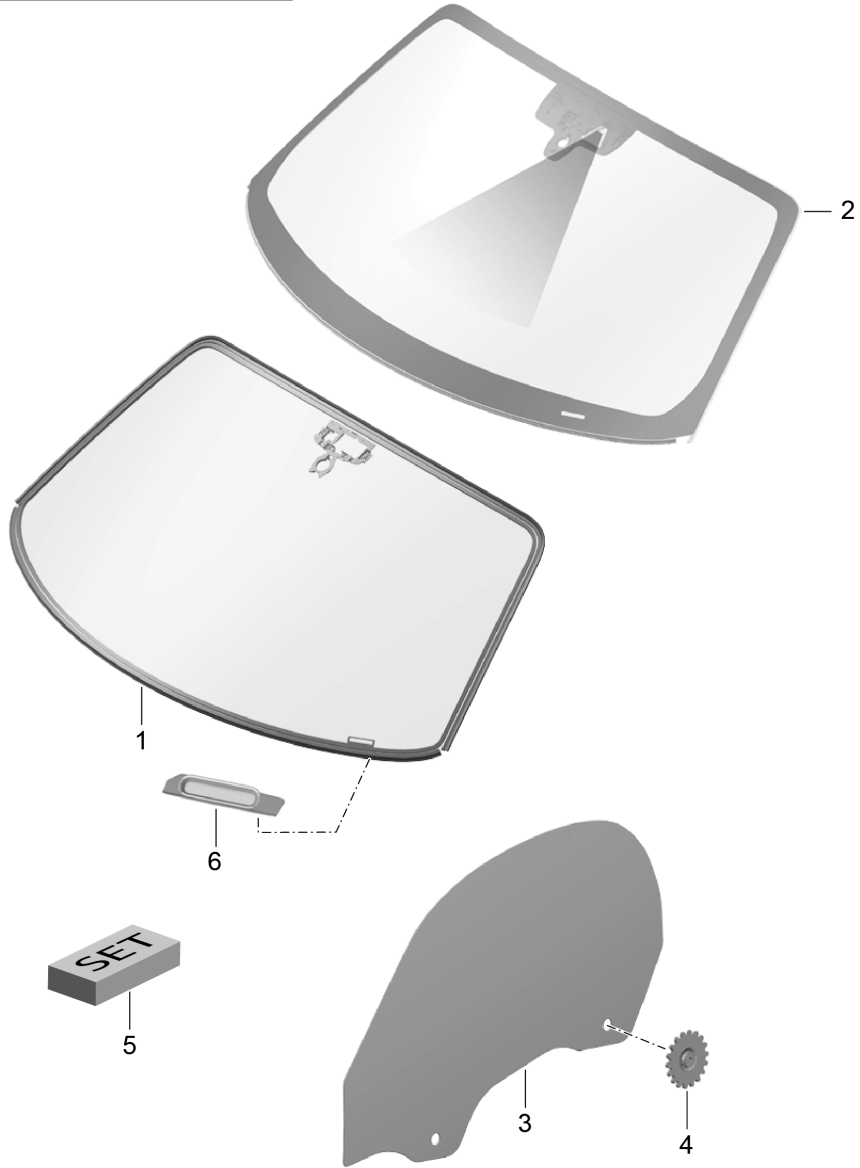

Model: 981SPY

Model life 2016>>2016

Pos	Part Number	Description	Remark	Qty	Model
1	991 542 975 01	Window regulator Window regulator without motor	left	1	
(1)	991 542 976 01	Electric motor Window regulator without motor	right	1	
2	991 624 101 02	Electric motor Window regulator Connector housing	left	1	
2	991 624 102 02	2-pole Electric motor Window regulator Connector housing	right	1	
3	991 542 551 02	2-pole Mount Window regulator		2	
4	900 377 018 09	Hexagon nut M 6		3	
5	991 537 221 01	Assembly frame	left	1	
(5)	991 537 222 01	Assembly frame	right	1	
6	999 591 525 40	Spreader rivet 7,0X14,2		13	
7	991 537 557 00	Rubber ply		8	

Model: 981SPY

Model life 2016>>2016