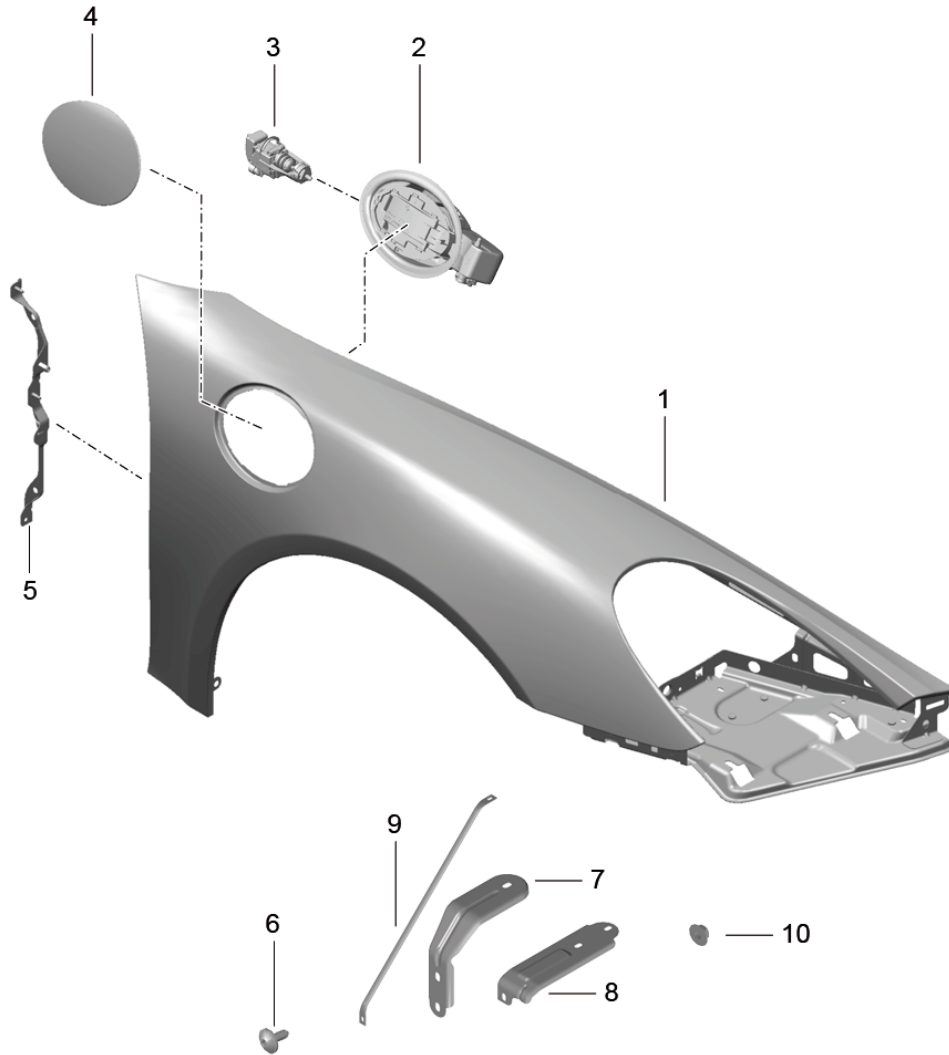

Model: 981SPY

Model life 2016>>2016

Model: 981SPY

Model life 2016>>2016

Pos	Part Number	Description	Remark	Qty	Model
(1)	981 503 031 00	Wing			
	981 503 031 00 GRV	Wing primed	left	1	
1	981 503 032 00	Wing			
	981 503 032 00 GRV	Wing primed	right	1	
2	981 504 142 01	Cup		1	
		Fuel filler flap			
3	991 504 414 03	throttle control element		1	
		Fuel filler flap			
4	981 503 034 00	Fuel filler flap		1	
	981 503 034 00 GRV	Fuel filler flap primed			
5	981 502 347 00	bracket - fender	left	1	
	981 502 347 00 GRV	bracket - fender primed			
(5)	981 502 348 00	bracket - fender	right	1	
	981 502 348 00 GRV	bracket - fender primed			
6	999 073 577 01	Torx screw		X	
		M 8 X 30			
7	991 503 555 00	Console		2	
		Headlight recess			
8	991 503 557 00	Support	left	1	
		Headlight recess			
(8)	991 503 558 00	Support	right	1	
		Headlight recess			
9	991 503 441 01	Brace		2	
		Headlight recess			
10	999 076 066 09	Hexagon nut		X	
		M6			