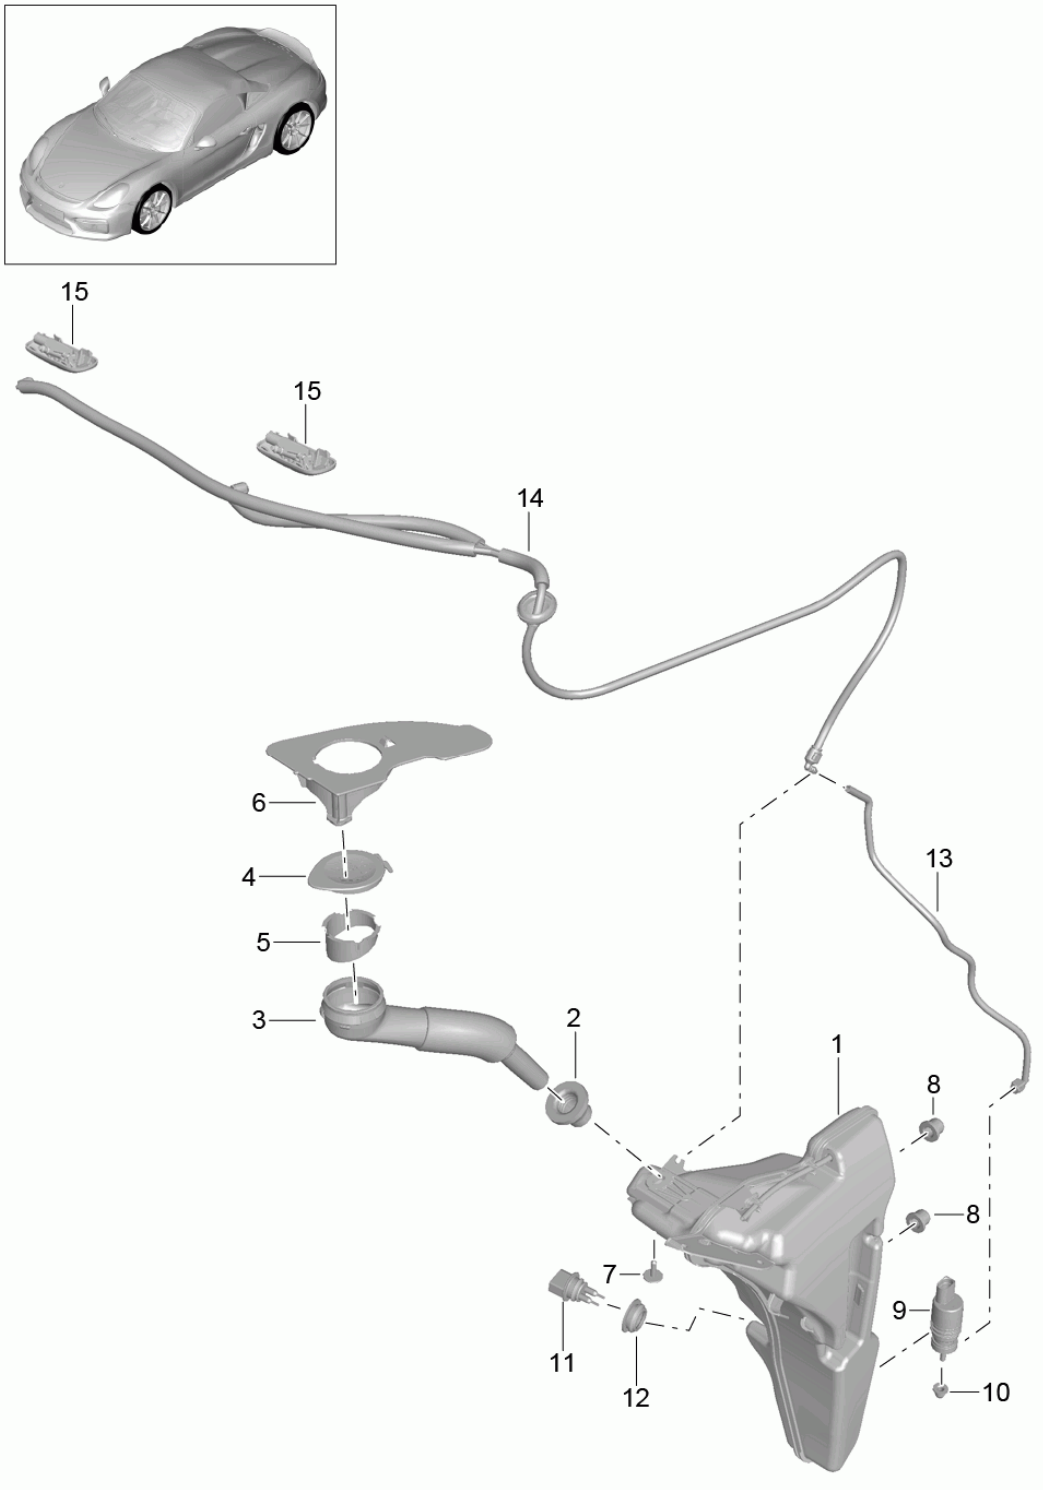

Model: 981SPY

Model life 2016>>2016

Model: 981SPY

Model life 2016>>2016

Pos	Part Number	Description	Remark	Qty	Model
1	991 528 703 00	Windscreen washer system		1	PR:288
(1)	991 528 701 00	Water reservoir		1	PR:-288
2	955 528 711 01	Seal		1	
3	991 528 403 00	fuel filler neck		1	
4	991 528 413 00	Cover		1	
5	8Z0 955 485	strainer		1	
6	991 528 503 01	Bracket for filler neck		1	
7	N 911 883 01	Hexagon socket head bolt M 6 X 20		1	
8	999 702 221 40	Grommet		2	
9	1K5 955 651	Windscreen washer system pump		1	
10	958 628 712 00	Seal		1	
11	955 628 105 00	Water level switch		1	
12	955 528 721 00	Seal		1	
13	991 628 669 00	Hose line for washer water Pump		1	
		also use:	991 511 65102 (1E0)	1	
			991 511 65202 (1E0)	1	
14	991 628 667 05	Line Connection point jet		1	
15	991 628 075 00	jet		2	
-	999 901 017 42	Window cleaning solution 250 ML Summer		X	
-	999 901 033 40	Window cleaning solution 1000 ML Winter		X