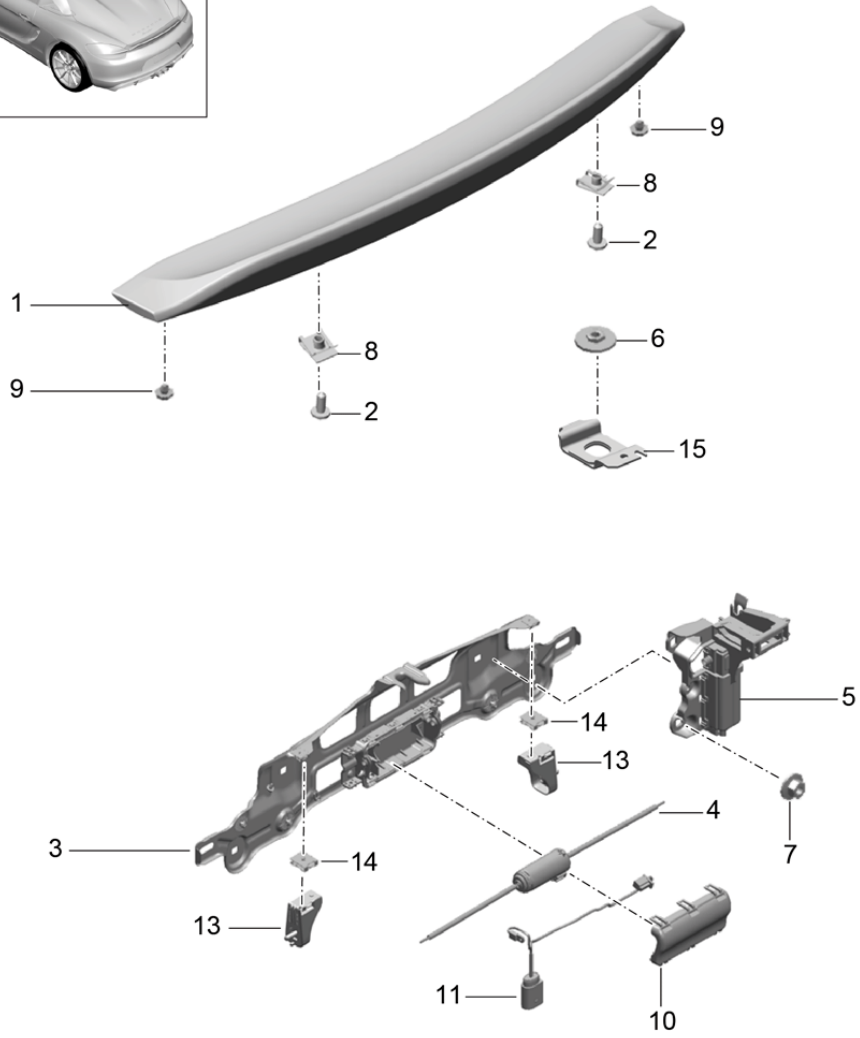

Model: 981SPY Model life 2016>>2016

Pos	Part Number	Description	Remark	Qty	Model
25	981 504 199 00	Convertible top covering Seal		1	
26	981 512 911 02	Cross member Seal Cover		1	
30	981 512 173 03	housing		1	
31	981 512 173 03 G2X	primed		1	
31	981 512 373 00	Gasket set housing		1	
35	N 105 972 01	Brake light Hexagon collar nut self-locking M5		3	
40	981 567 633 00	Foam part		4	
41	999 703 194 40	Bungs		3	
42	3C0 971 908	Bungs		3	
50	981 512 051 00	Striker		1	
51	999 073 378 01	flat round head bolt M6X20		2	
52	8X0 827 499	stop buffer, adjustable		2	
60	981 567 687 00	Cover	left	1	
61	981 567 687 00 1E0	Support Satin black		1	
61	981 567 688 00	Cover	right	1	
62	981 567 688 00 1E0	Support Satin black		2	
63	981 512 171 00	Bungs Support		1	
63	981 512 171 00 OK1	Trim Spyder Discontinued part Matt black	left	1	
64	981 512 171 01 OK1	Trim Spyder Discontinued part Matt black	right	1	
64	981 512 172 00	Trim Spyder		1	
64	981 512 172 00 OK1	Discontinued part Matt black		1	
65	981 512 172 01	Trim Spyder	right	1	
65	981 512 172 01 OK1	Discontinued part Matt black		1	
65	981 512 053 05	Lid lock Rear lid		1	

Model: 981SPY

Model life 2016>>2016