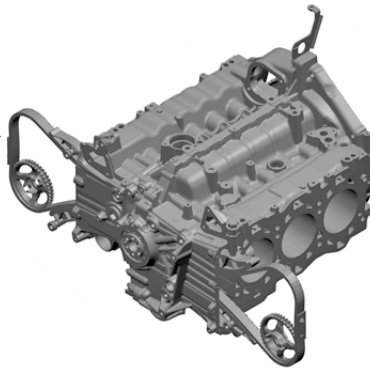

Model: 981SPY

Model life 2016>>2016

1

2

3

Model: 981SPY Model life 2016>>2016

Pos	Part Number	Description	Remark	Qty	Model
		Replacement engine without: Clutch plate - PDK - Gearbox			
		with: Compressor Air conditioning			
1	9A1 100 924 02	Replacement engine	MA1.24	1	DBXB+ PR:036,572, 573
1	9A1 100 924 BX	Replacement engine	MA1.24	1	DBXB+ PR:036,572, 573
1	9A1 100 924 03	Replacement engine	MA1.24	1	DBXB+ PR:036,574
1	9A1 100 924 CX	Replacement engine	MA1.24	1	DBXB+ PR:036,574
2	9A1 100 924 60	Base engine comprising: Crankcase housing Connecting rod Crankshaft piston oil pump timing chain Parts kit	MA1.24	1	DBXB
		without: Gaskets			
		also use:	999 075 350 2	18	
			981 111 113 00	2	
			999 170 151 90	6	
			9A1 107 224 00	1	
			996 107 313 51	1	
2	9A1 100 924 RX	Base engine comprising: Crankcase housing Connecting rod Crankshaft piston oil pump timing chain Parts kit	MA1.24	1	DBXB
		without: Gaskets			
		also use:	999 075 350 2	18	
			981 111 113 00	2	
			999 170 151 90	6	
			9A1 107 224 00	1	
			996 107 313 51	1	
-	997 111 107 31	Seal Short block 9A110092460/RX Parts kit for seals		2	DBXB
		also use:	9A1 110 866 04	6	
			999 701 112 41	6	
			9A1 110 524 02	6	
			900 906 011 02	6	
			9A1 110 520 01	6	
			999 704 020 90	6	
			999 707 643 40	1	
			999 707 404 40	2	
			9A1 106 226 03	1	