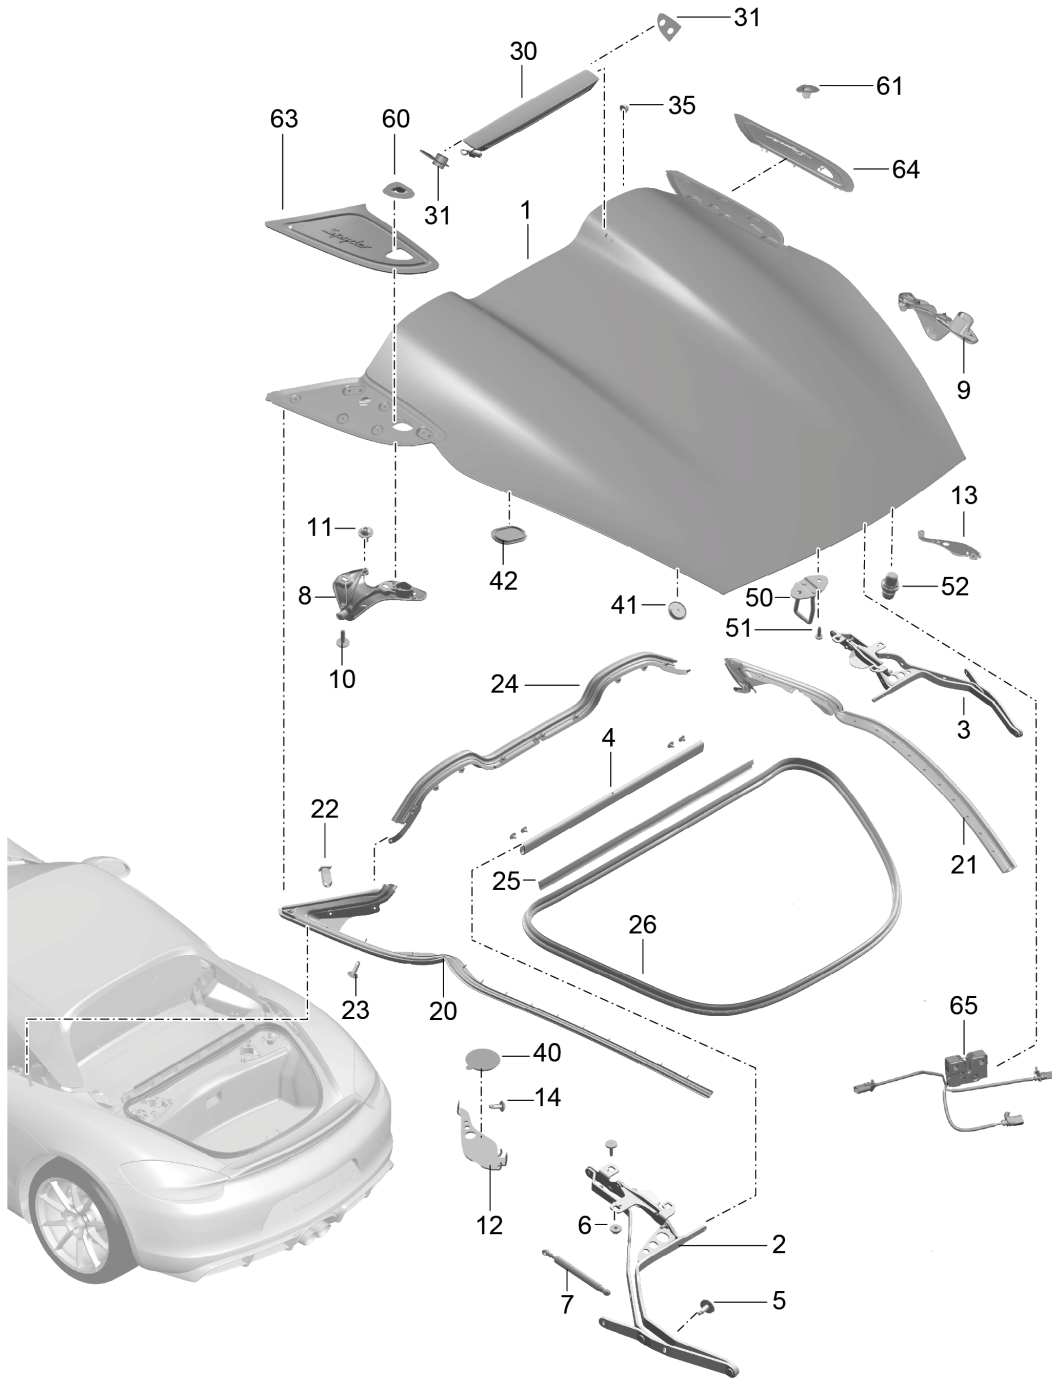

Model: 981SPY Model life 2016>>2016

Pos	Part Number	Description	Remark	Qty	Model
1	991 511 011 04	Cover	front	1	
	991 511 011 04 GRV	Cover primed			
2	991 511 551 00	Gas filled strut		2	
3	991 511 151 03	Hinge	left	1	
(3)	991 511 152 03	Hinge	right	1	
4	999 076 066 09	Hexagon nut		4	
5	N 911 883 02	Hexagon socket head bolt M6 X 20		4	
6	991 511 051 00	Lock upper part		1	
7	999 703 140 41	Rubber buffer		2	
8	991 511 033 04	Lock lower part		1	
9	999 073 378 02	flat round head bolt M6 X 20		2	
11	900 075 520 01	Bolt with washer M6 X 22		2	
13	991 624 119 02	throttle control element Emergency operation		1	PR:553
14	999 919 717 01	fillister hd. bolt 5,0 X 27		2	
15	9P1 806 623	Bracket		1	
16	991 511 217 01	Cable Emergency operation		1	
17	991 511 611 03	Seal Cover		1	
18	991 511 651 02	Hose bracket	left	1	
	991 511 651 02 1E0	Black			
(18)	991 511 652 02	Hose bracket	right	1	
	991 511 652 02 1E0	Black			
19	991 511 649 00	Protective cap		1	

Model: 981SPY

Model life 2016>>2016