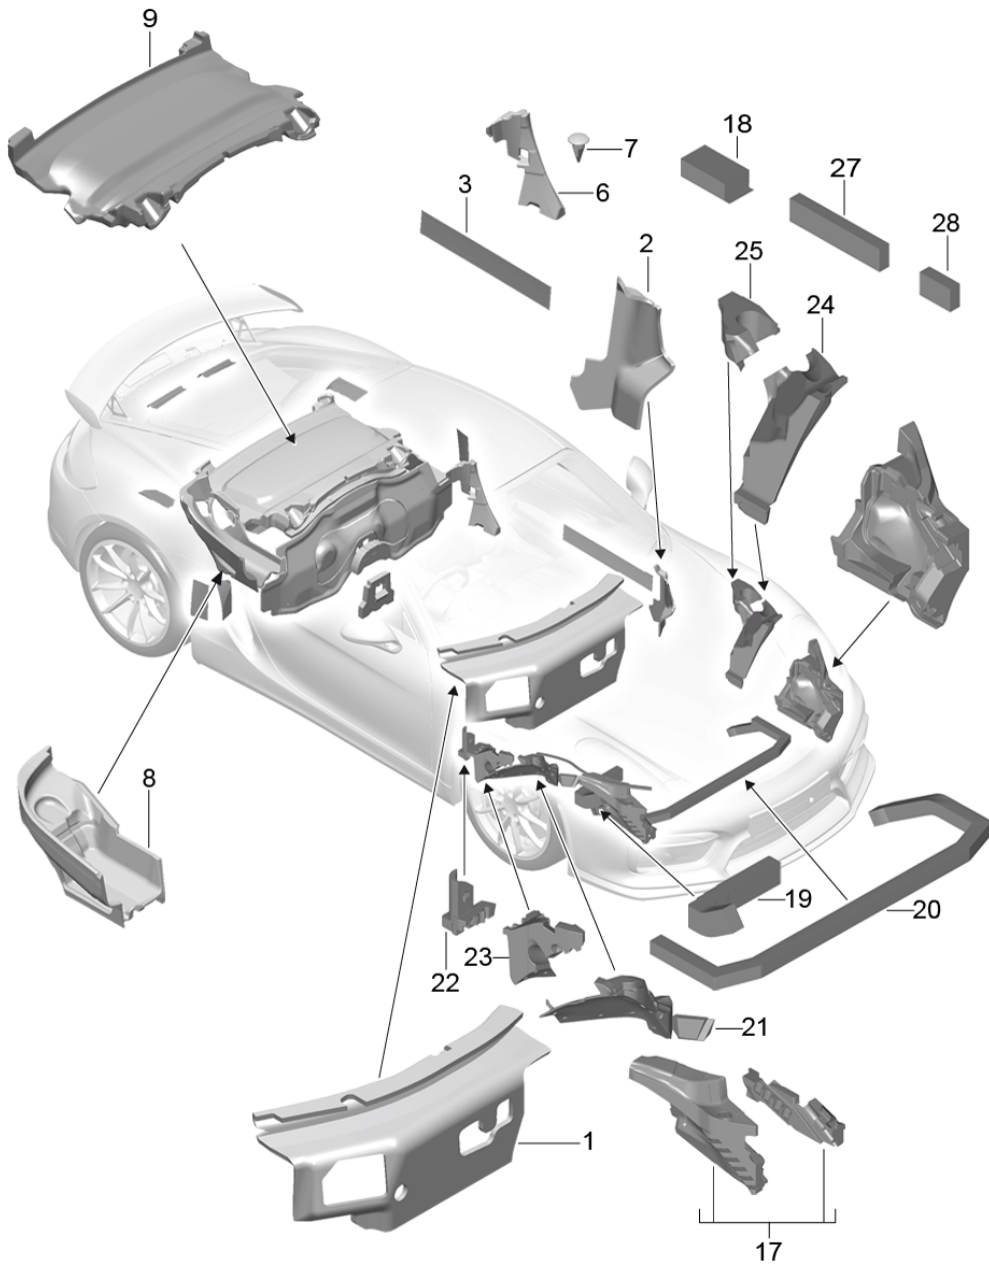

Model: 981SPY

Model life 2016>>2016

Model: 981SPY Model life 2016>>2016

Pos	Part Number	Description	Remark	Qty	Model
1	991 556 723 00	Body Sound proofing 1 Sound absorber	lhd	1	PR:098
(1)	991 556 724 00	Firewall Sound absorber	rhd	1	PR:099
2	991 556 605 01	Firewall Sound absorber	left	1	
(2)	991 556 606 00	Wheel housing Sound absorber	front right	1	
3	997 556 531 01	Wheel housing sound absorber for door	front	2	
6	981 556 603 01	Sound absorber	left	1	
(6)	981 556 604 01	Cover Belt Sound absorber	right	1	
7	999 703 259 40	Cover Belt Bungs		2	
8	981 556 624 01	Sound absorber	right	1	
(8)	981 556 623 01	convertible top stowage box tray Sound absorber	lower left	1	
9	981 556 621 02	convertible top stowage box tray Sound absorber	rear	1	
17	991 572 532 00	Convertible top Foam part		1	PR:098
(17)	991 572 534 00	PDCC Foam part		1	PR:098
18	991 572 529 00	Firewall Foam part		1	
19	991 572 525 01	Fuel tank Foam part		1	
20	991 572 522 03	Fuel tank Foam part		1	
21	991 572 516 01	Fuel tank Foam part		1	PR:098
22	991 572 512 00	Tank filler neck connection piece Foam part		1	PR:098
23	991 572 514 00	Tank filler neck connection piece Foam part		1	PR:098
23	991 572 531 01	Tank filler neck connection piece Foam part		1	PR:099
24	991 572 511 01	Hydraulic unit Foam part		1	PR:099
25	991 572 513 01	Water reservoir Foam part		1	PR:099
27	991 572 543 00	Water reservoir Foam part		1	
28	991 572 545 00	Wing Foam part		1	
		Wing