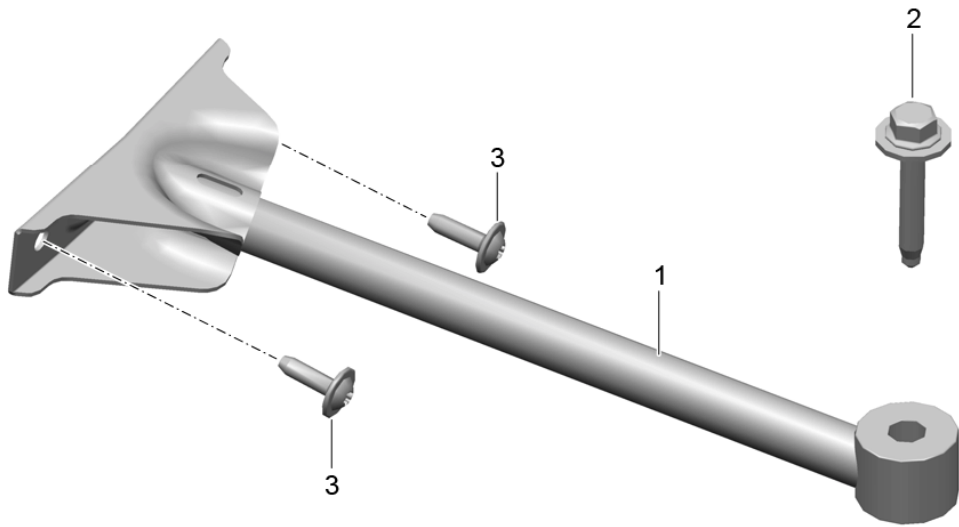

Model: 981SPY

Model life 2016>>2016

Model: 981SPY

Model life 2016>>2016

Pos	Part Number	Description	Remark	Qty	Model
1	991 504 537 01	Dome strut Brace	left	1	
(1)	991 504 538 01	Brace	right	1	
2	N 105 728 02	bolt,hex.hd.with shoul.(combi) M8X50		1	
3	999 073 322 02	fillister hd. bolt M6X20		4