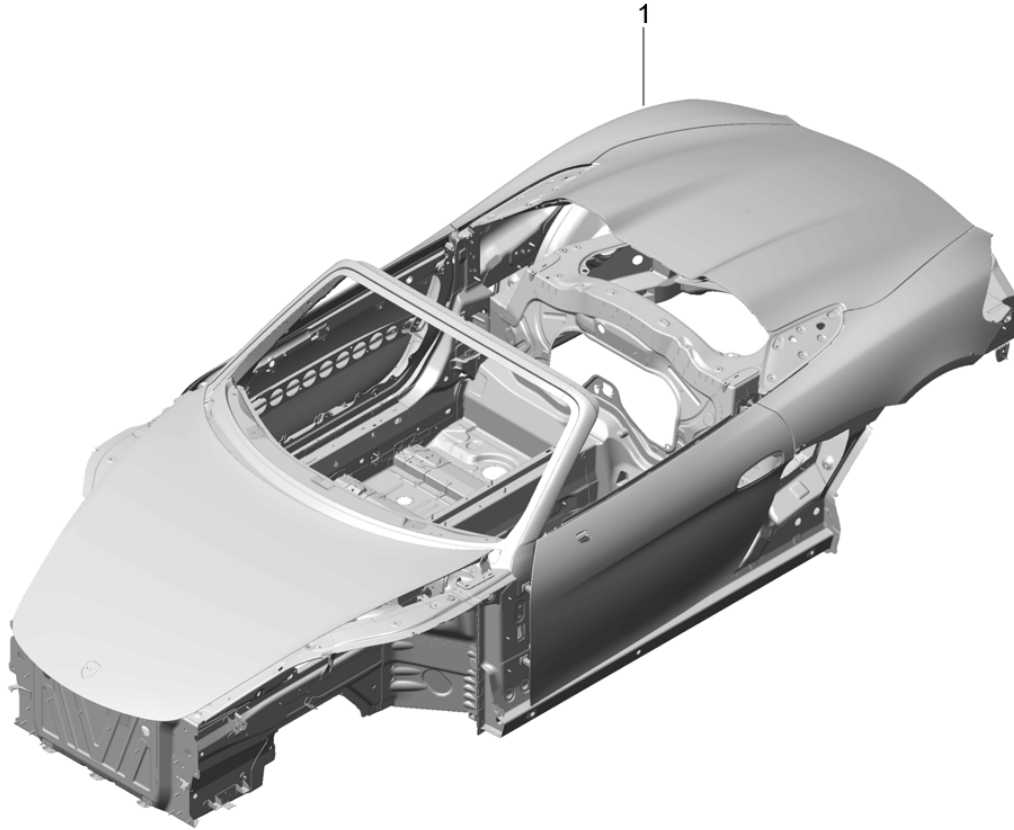

Model: 981SPY

Model life 2016>>2016

Pos	Part Number	Description	Remark	Qty	Model
1	970 423 019 01	Pedals throttle control		1	PR:480,-XXV
(1)	991 423 020 01	throttle control		1	PR:480,XXV
2	999 073 378 05	flat round head bolt M 6 X 20		1	

Model: 981SPY

Model life 2016>>2016