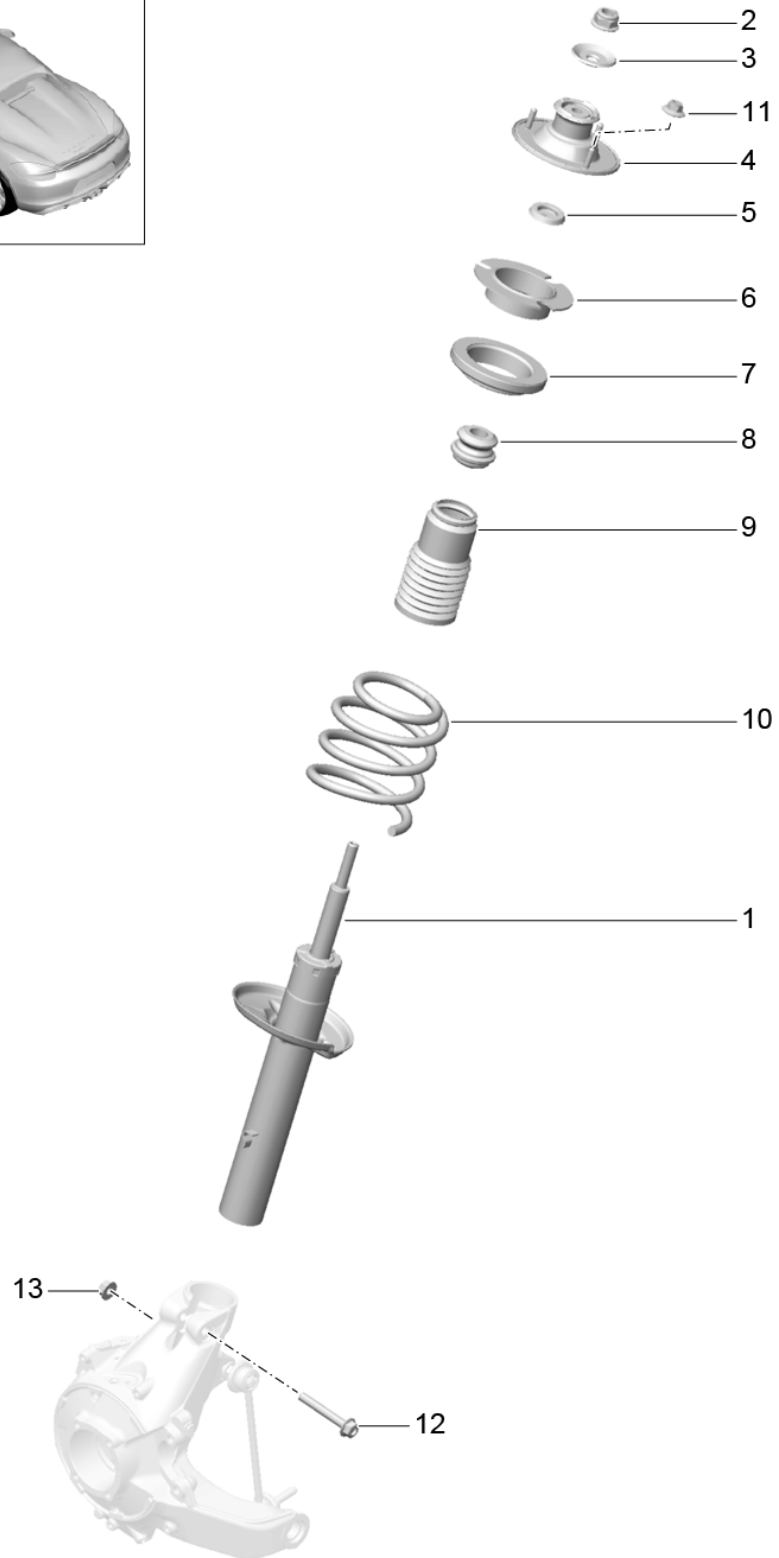

Model: 981SPY

Model life 2016>>2016

Model: 981SPY Model life 2016>>2016

Pos	Part Number	Description	Remark	Qty	Model
1	981 333 980 06	Shock absorbers		2	PR:X73
2	999 084 133 01	Coil spring Shock absorbers		2	
3	981 333 207 00	Hexagon nut M 14 X 1,5		4	PR:X73
4	981 333 059 01	stop washer		2	
5	999 703 543 40	Shock absorber bearing		2	
6	981 333 509 00	End cap Engine support bearing		2	
(6)	981 333 509 01	Centring ring 3,0 MM		2	
7	981 333 504 01	Centring ring 6,0 MM		2	
8	987 333 301 00	spring bush		2	PR:X73
9	981 333 505 00	helper spring		2	
10	981 333 980 09	Bellows		2	PR:X73,480
	981 333 980 09 504	Coil spring 1 pair of springs		1	
		Identification: >> >> Red lilac pink			
11	999 084 447 01	Hexagon nut M 8		6	
11	PAF 003 923	Hexagon nut M 8		6	
12	999 072 868 01	Hexagon bolt M 12 X 1,5 X 80		2	
13	999 084 445 01	Locknut M 12 X 1,5		2