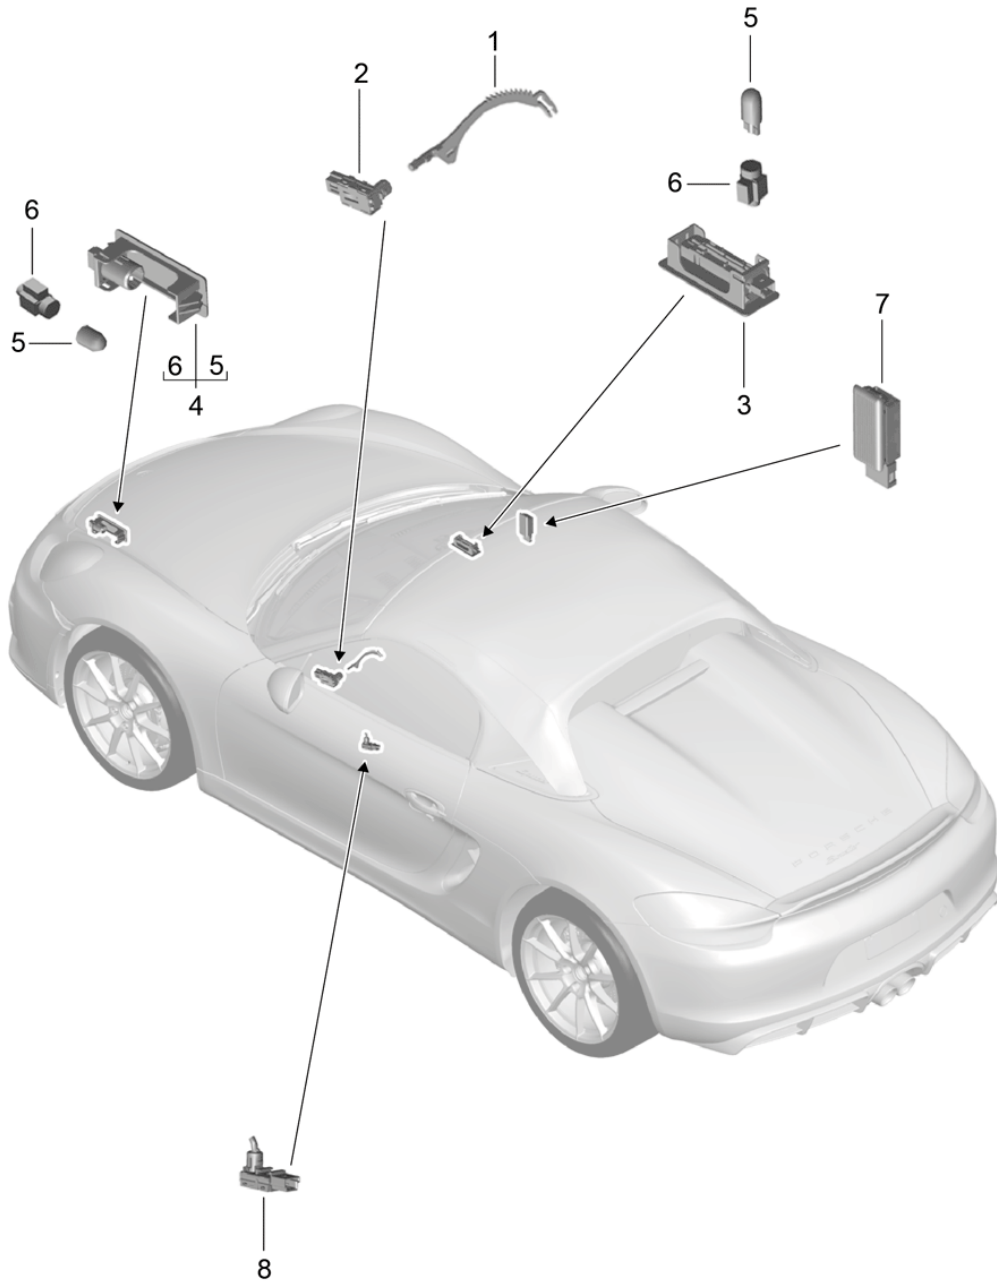

Model: 981SPY Model life 2016>>2016

Pos	Part Number	Description	Remark	Qty	Model
(1)	991 635 159 00	Fanfare Signal horn Fanfare High-pitched		1	
(2)	991 635 160 00	Fanfare Low-pitched	with:	1	
-	991 612 947 00	Adapter cable for 991 635 159 00 991 635 160 00	with:	1	
3	N 106 092 04	Hexagon collar nut M 8		2	
4	991 637 117 02	Signal horn for alarm system		1	PR:534,544, -536
5	1K8 951 605 B	Alarm horn		1	PR:536
6	991 637 419 01	Bracket		1	PR:536
7	N 902 955 02	Hexagon collar nut M 8		1	PR:536
8	900 378 176 01	Hexagon bolt M 8 X 20		1	PR:534,544, -536

Model: 981SPY

Model life 2016>>2016