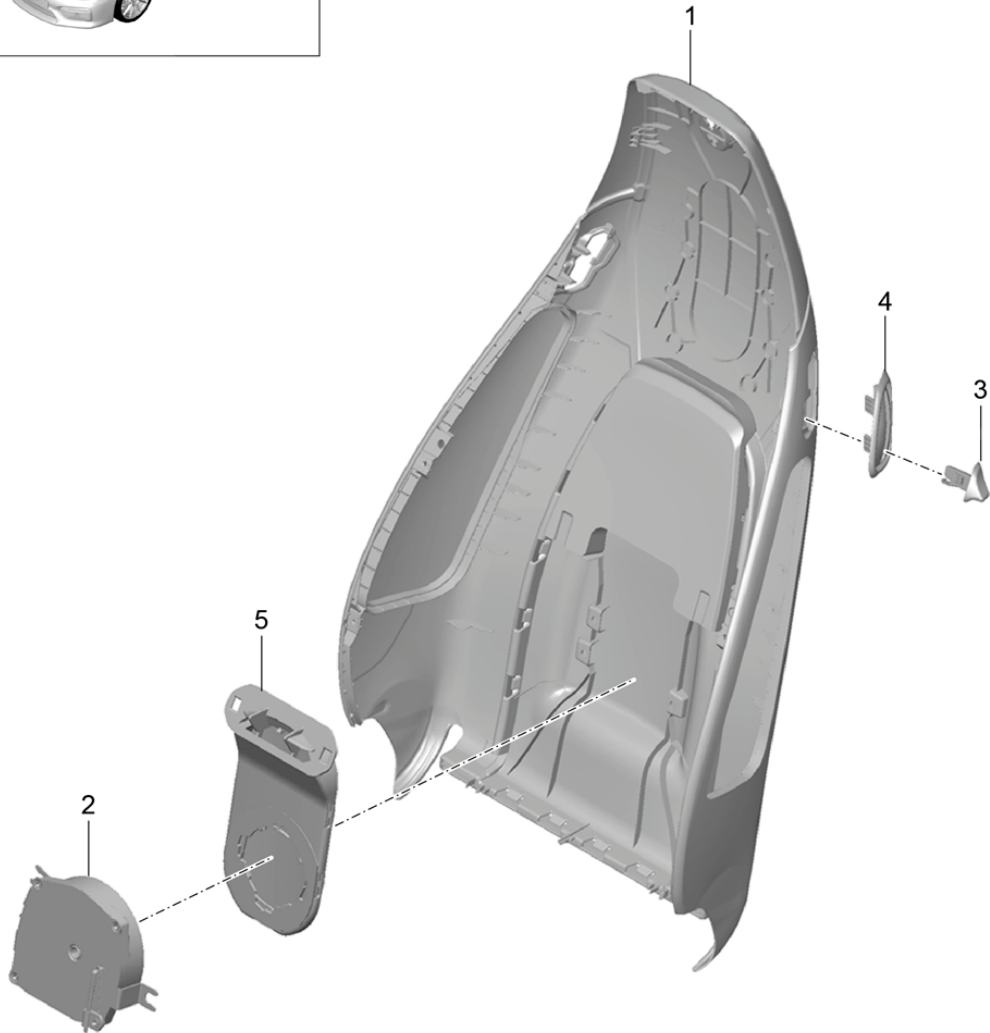

Model: 981SPY

Model life 2016>>2016