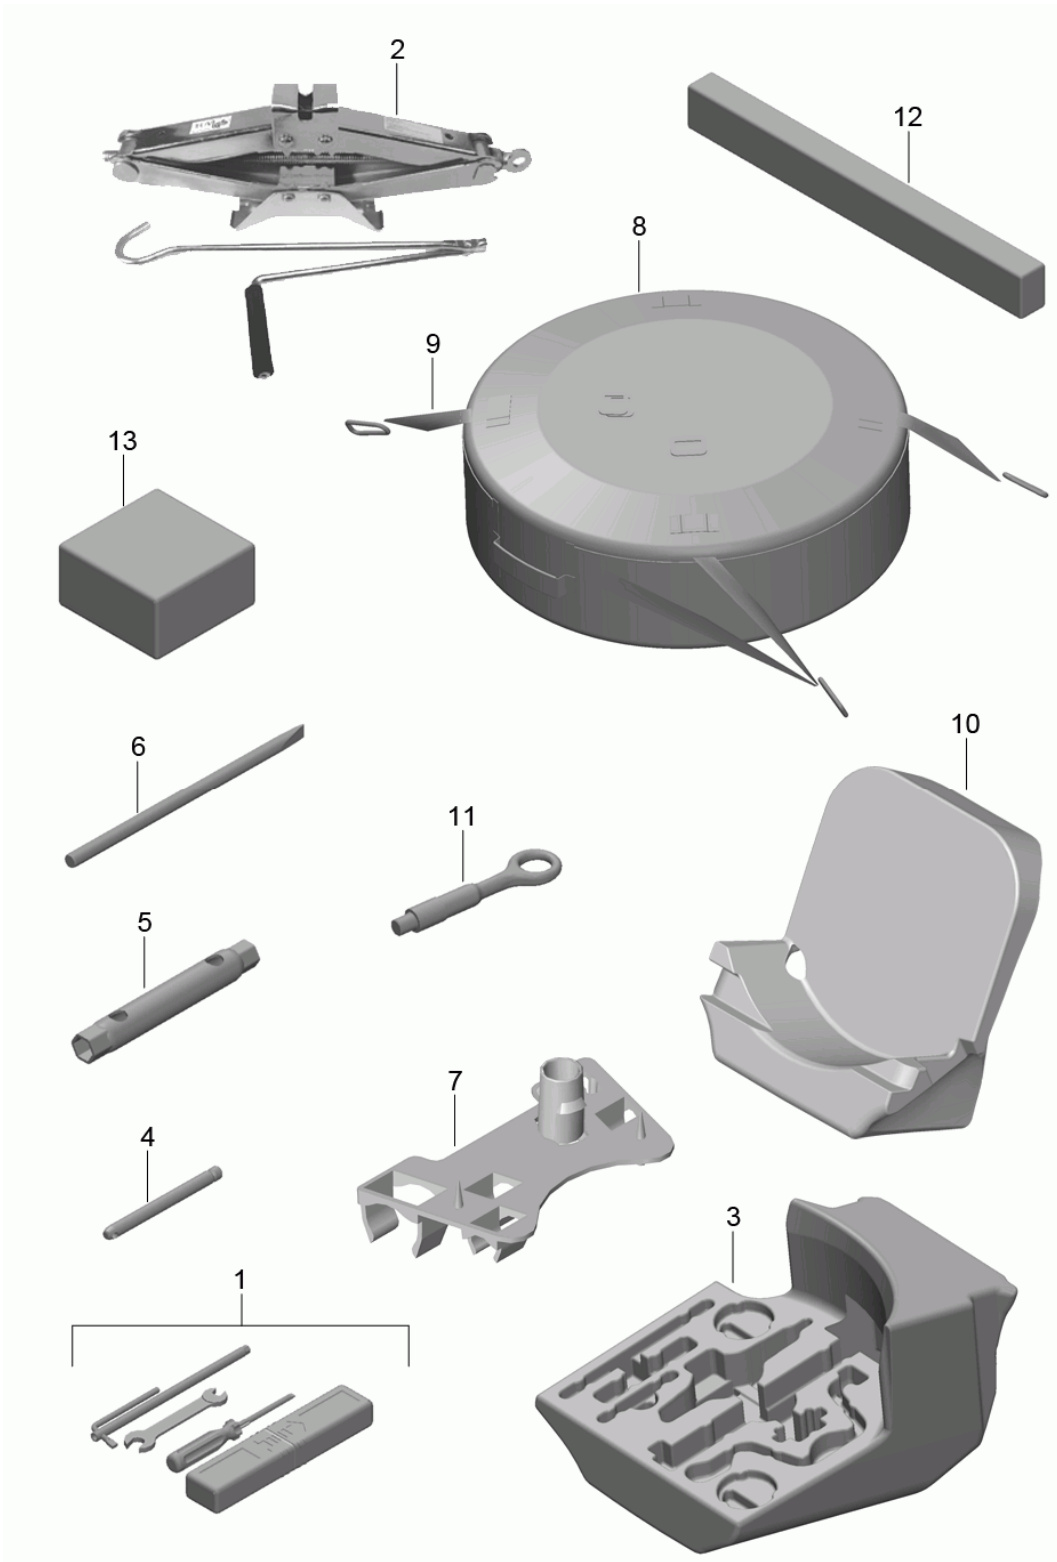

Model: 981SPY

Model life 2016>>2016

Model: 981SPY Model life 2016>>2016

Pos	Part Number	Description	Remark	Qty	Model
1	997 721 115 01	Tool jack Toolbox with contents comprising:		1	
-	477 012 229	Double open-ended spanner 10 X 13		1	
-	477 012 231	screwdriver		1	
-	111 012 287	handle for screwdriver		1	
-	999 571 077 02	Socket wrench - 5 - for Headlights		1	
2	996 721 211 00	Scissors type jack		1	PR:447
3	996 722 101 00	Foam part		1	PR:447
4	999 571 074 30	Threaded stud for Assembly Wheels		1	PR:447
5	477 012 221 A	wheel bolt wrench		1	PR:447
6	999 571 069 30	operating rod for Rim wrench		1	PR:447
7	997 722 801 00	Mounting for vehicle tools		1	PR:447
8	991 722 061 00	Cover Spare wheel		1	PR:447
-	996 361 521 00	Protective sleeve		1	PR:447
9	997 722 073 00	tensioning strap Spare wheel		1	PR:447
10	981 722 103 00	Support Spare wheel		1	PR:447
11	970 721 551 01	Tow hitch		1	
(11)	970 721 551 02	No longer use the part here Tow hitch		1	