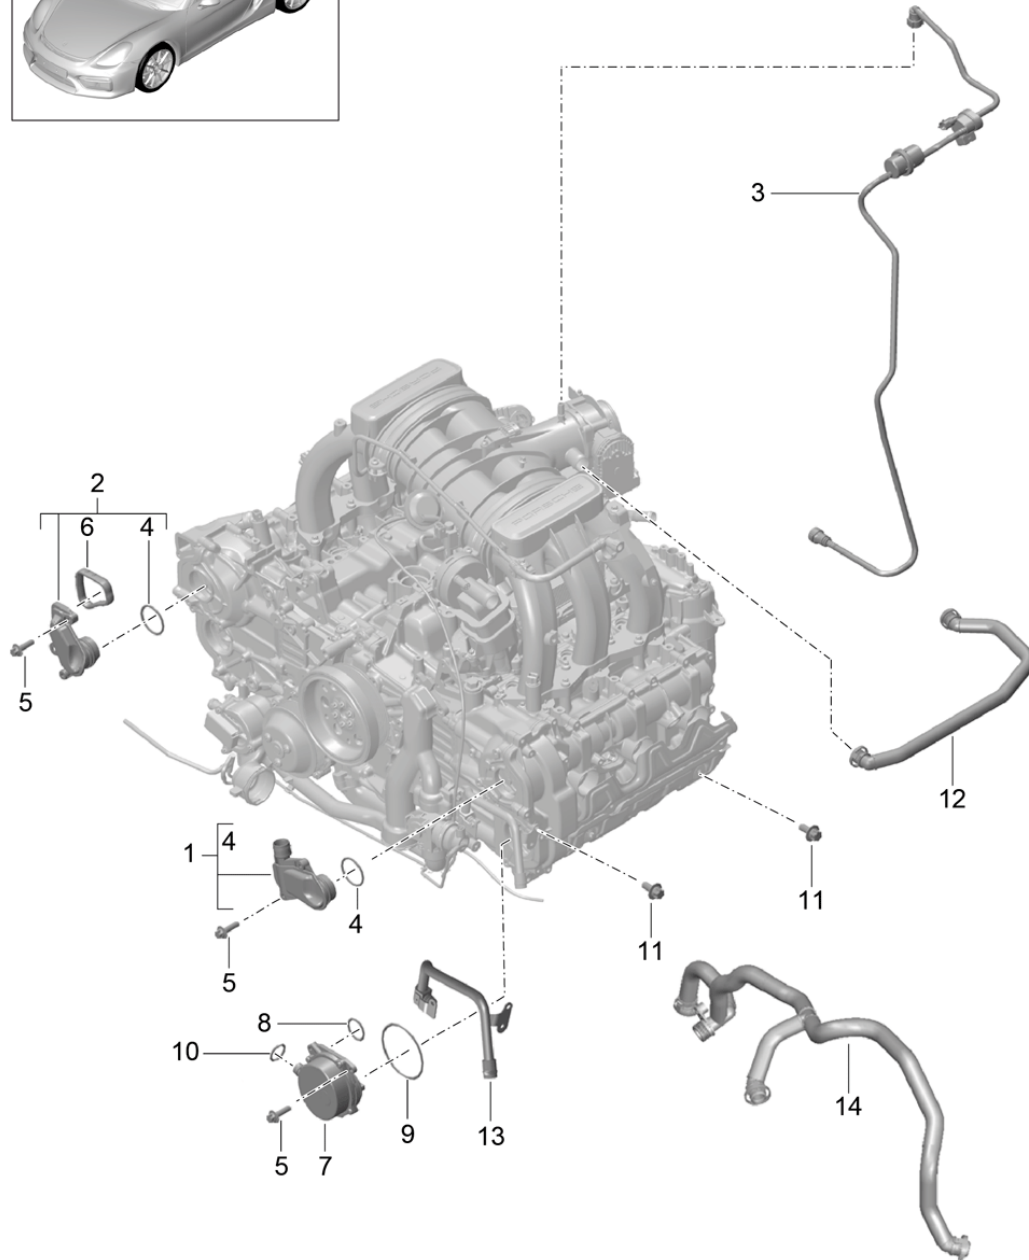

Model: 981SPY

Model life 2016>>2016

Model: 981SPY

Model life 2016>>2016

Pos	Part Number	Description	Remark	Qty	Model
1	9A1 105 038 00	Crankcase housing Bleeding Tank ventilation Vacuum pump Cover		1	
2	9A1 105 039 00	Crankcase housing Bleeding Cyl. 4 - 6 Cover		1	
3	9A1 110 093 21	Crankcase housing Bleeding Cyl. 1 - 3 Breather line (complete)		1	
4	999 707 636 40	O-ring 44,0 X 3,5N		2	
5	900 385 019 01	Torx screw BM 6 X 20		9	
6	9A1 105 339 00	Seal for Cover		1	
7	9A1 110 090 06	Crankcase housing Vacuum pump for brake servo		1	
8	999 701 504 40	O-ring 10,0 X 2,5		1	
9	999 701 505 40	O-ring 54,0 X 2,5		1	
10	999 701 789 40	O-ring 12,0 X 2,0		2	
11	900 385 041 01	Torx screw M 6 X 12		3	
12	9A1 107 520 20	Breather line Crankcase housing		1	
13	9A1 110 065 21	Vacuum line		1	
14	9A1 107 515 01	Breather line Crankcase housing		1