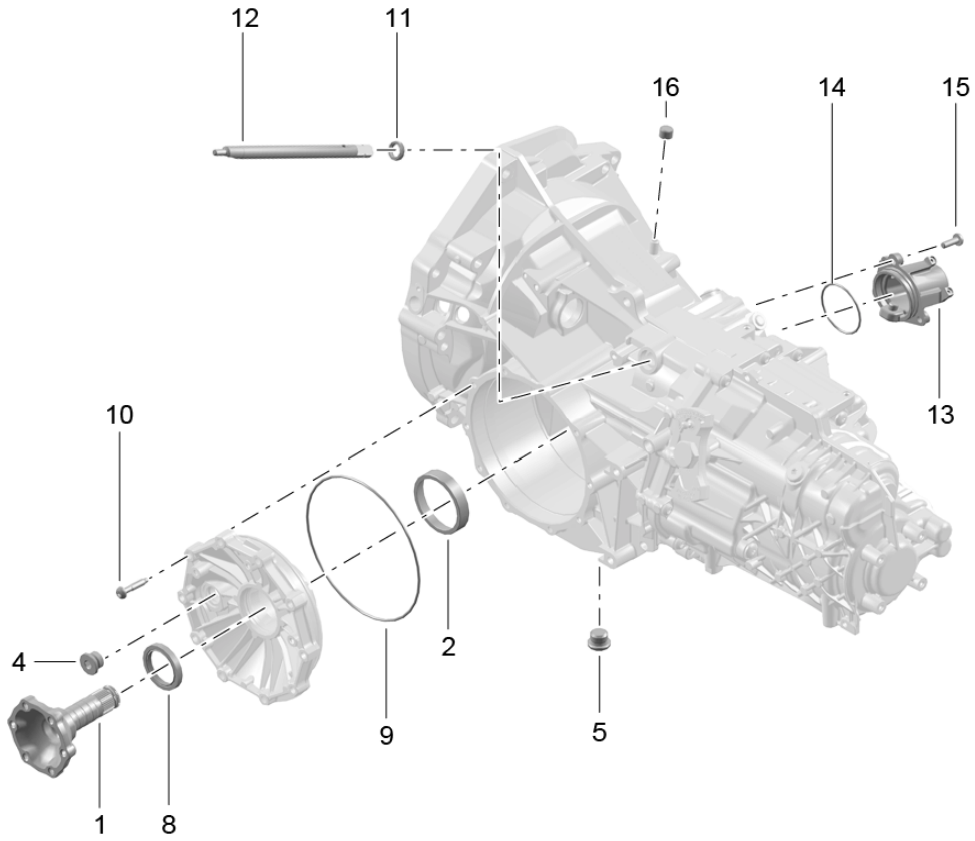

Model: 981SPY

Model life 2016>>2016

Model: 981SPY Model life 2016>>2016

Pos	Part Number	Description	Remark	Qty	Model
		Manual gearbox Individual parts			G8120
1	987 332 209 41	Drive flange		2	
2	012 409 413	snap ring		2	
4	981 301 813 00	sealing plug M18 X 1,5 X 12		1	
5	999 203 003 00	Bearing bush 16 X 22 X 20		4	
8	016 409 399 B	radial shaft seal		2	
9	999 701 497 40	Drive flange O-ring 194,55 X 3,5		1	
10	999 073 368 01	Torx screw M 8 X 42		10	
11	012 301 457 B	Shaft oil seal		1	
12	981 303 021 00	shift rod		1	
13	981 301 063 00	Cover for selector shaft		1	
14	010 409 580	O-ring Cover shift rod		1	
15	981 307 850 00	flat round head bolt		3	
16	014 301 485	Cap for venting the gearbox breather assy.		1	
17	000 043 209 23	Grease LIQUI MOLY PU 53 / WDR 50 GR.		X	
17	G 052 128 A1	sealing grease for radial shaft oil seal LIQUI MOLY PU 53 / WDR 50 GR.		X