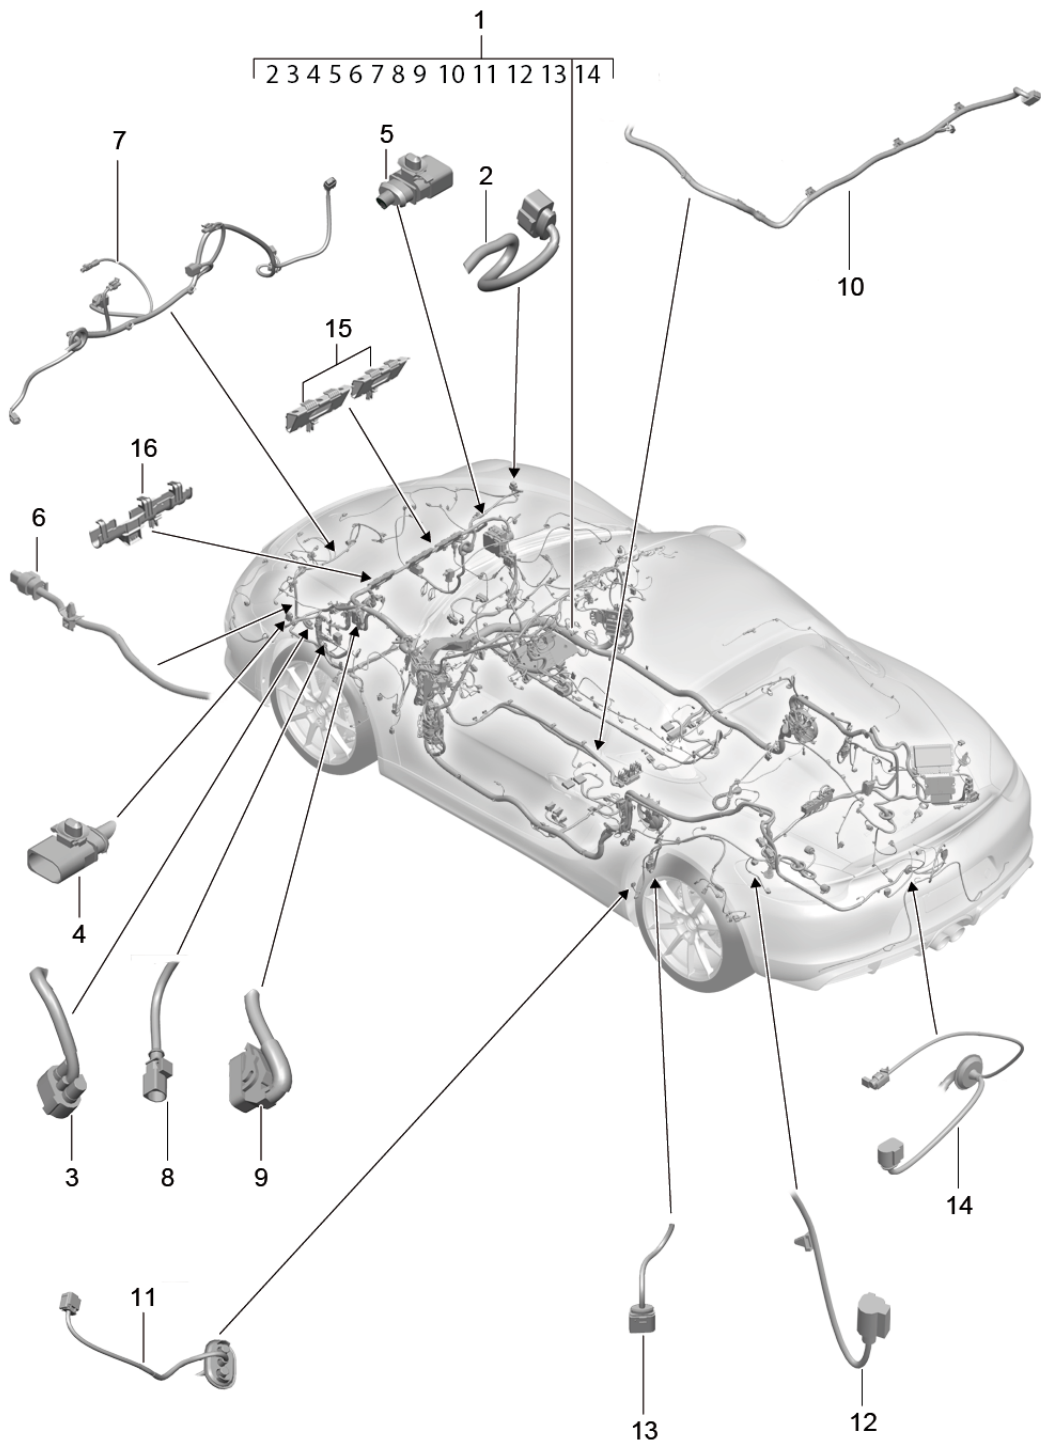

Model: 981SPY

Model life 2016>>2016

Model: 981SPY

Model life 2016>>2016

Pos	Part Number	Description	Remark	Qty	Model
1	981 612 901 00	Wiring looms Passenger compartment and part section wiring harness Wire set		1	
2	991 612 920 01	Passenger compartment * Part number must be ordered * manually by indicating * vehicle ID number. Wire set part section wiring harness Headlights and modify in workshop	left right	1	
3	991 612 921 01	Wire set part section wiring harness Fan Radiator and modify in workshop	left right	1	
4	991 612 922 01	Wire set part section wiring harness Connection point Trim modify in workshop	left front	1	
(4)	991 612 922 51	Wire set part section wiring harness Connection point Trim modify in workshop	left front	1	
5	991 612 937 01	Wire set part section wiring harness Connection point Trim modify in workshop	right front	1	
6	991 612 923 00	Wire set part section wiring harness Sensor Airbag modify in workshop	front left right	1	
7	991 612 924 01	Wire set part section wiring harness Front end modify in workshop	lhd	1	PR:098
(7)	991 612 924 51	Wire set part section wiring harness Front end modify in workshop	lhd	1	PR:098
8	991 612 926 00	Wire set part section wiring harness Connection point Front axle modify in workshop	left right	2	
9	991 612 940 01	Wire set part section wiring harness Control unit Hydraulic unit modify in workshop		1	
10	991 612 925 01	Wire set part section wiring harness Control unit tyre pressure control system modify in workshop		1