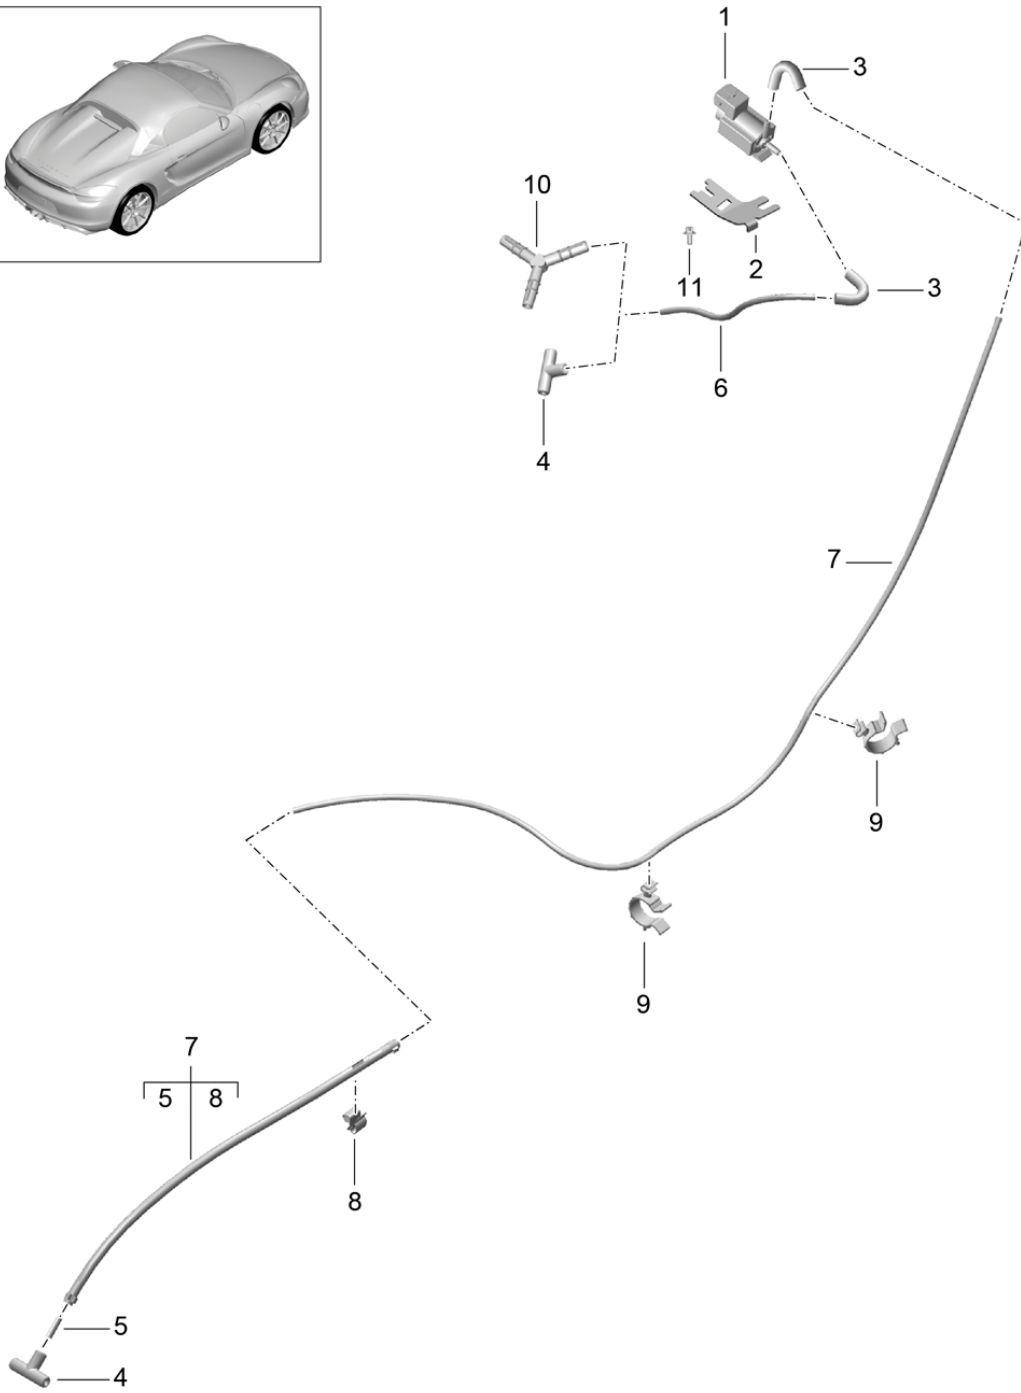

Model: 981SPY

Model life 2016>>2016

Pos	Part Number	Description	Remark	Qty	Model
15	981 111 280 00	clamp		1	PR:XLF
16	981 606 279 00	Holder for lambda probe		1	
17	999 507 909 40	Cable holder 11,5 - 13,0		3	
18	981 111 125 00	Console elbow	left	1	
(18)	981 111 126 00	Console elbow	right	1	
19	900 385 001 01	Torx screw M 8 X 20		6	
20	981 113 313 00	Bracket Exhaust manifolds Discontinued part		2	
20	981 113 313 01	Bracket Exhaust manifolds		2	
21	981 111 280 00	clamp		1	PR:XLF
22	981 111 049 01	Vacuum line		2	PR:XLF
23	991 111 381 02	Vacuum unit	steel left	1	PR:XLF
(23)	991 111 385 01	Vacuum unit	right	1	PR:XLF
25	999 651 360 01	Cable fastener 6,00		4	PR:XLF

Model: 981SPY

Model life 2016>>2016