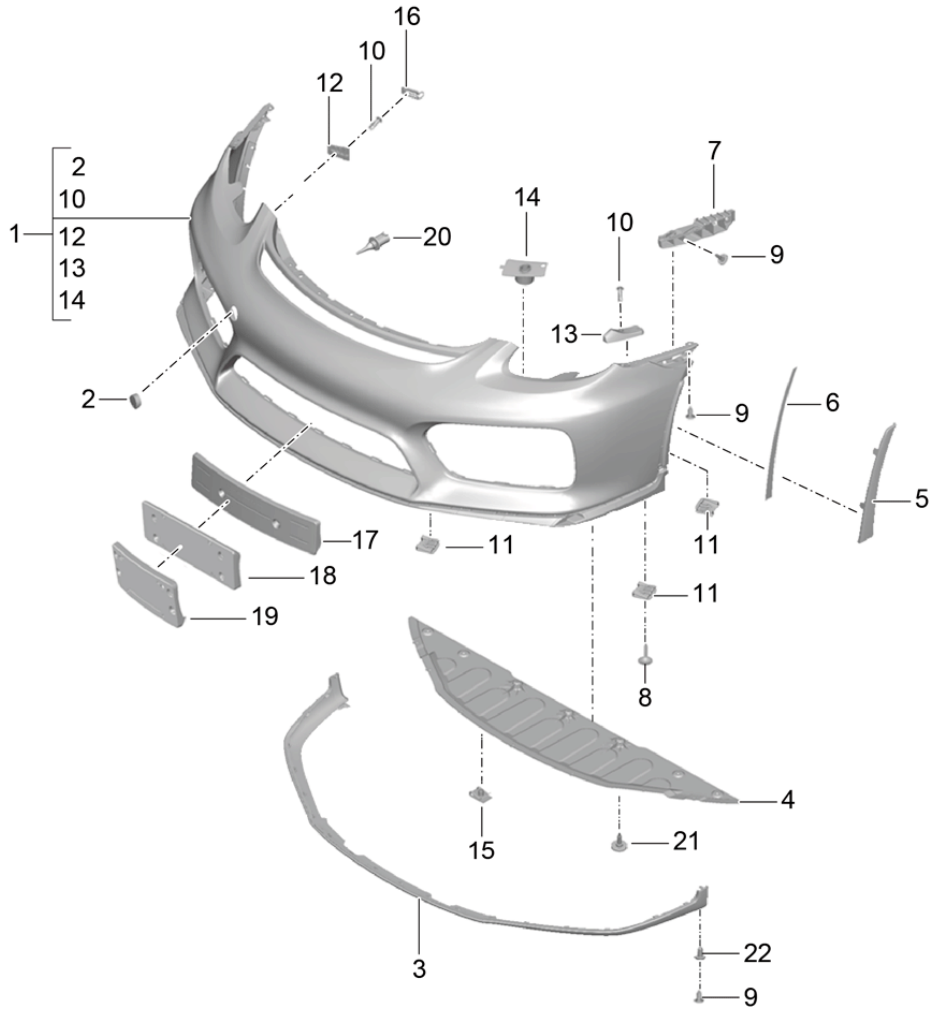

Model: 981SPY

Model life 2016>>2016