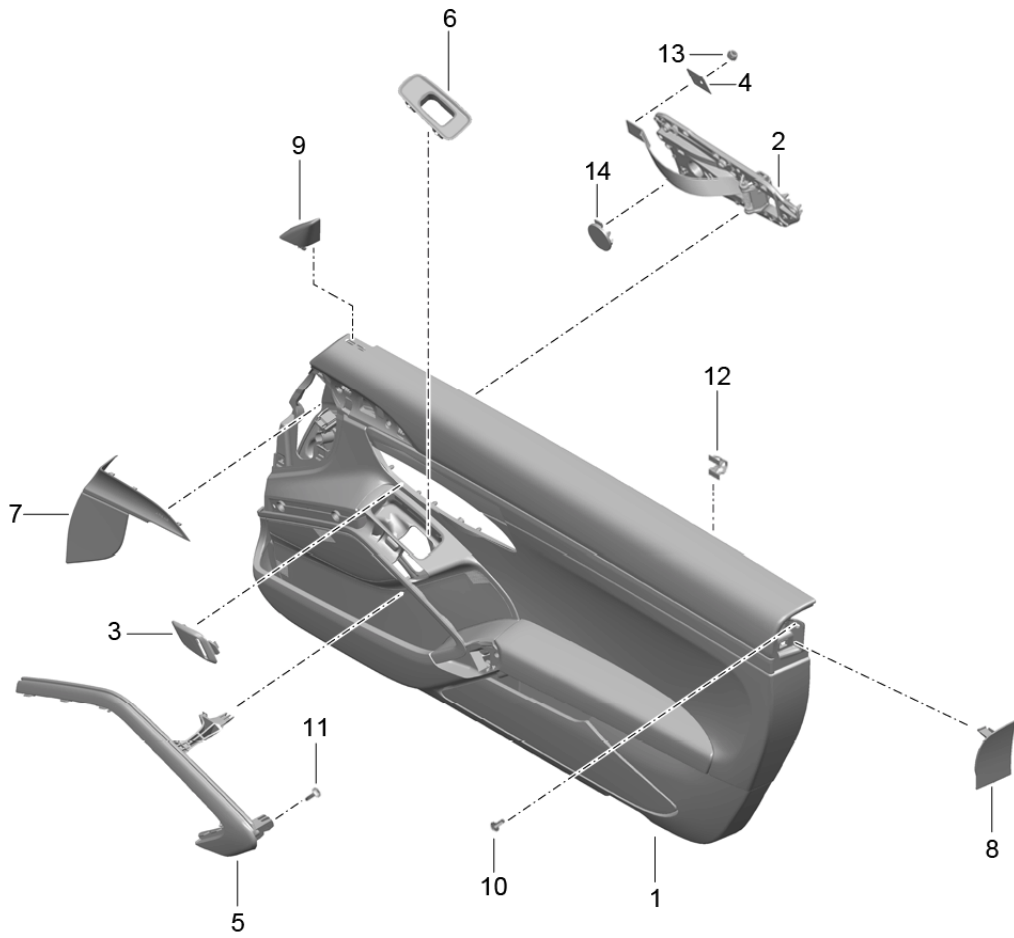

Model: 981SPY

Model life 2016>>2016

Pos	Part Number	Description	Remark	Qty	Model
9	991 555 741 00	Cover panel window frame	left	1	
	991 555 741 00 1E0	Black			
(9)	991 555 742 00	Cover panel window frame	right	1	
	991 555 742 00 1E0	Black			
10	999 073 322 02	fillister hd. bolt M 6 X 20		4	
11	N 907 321 03	Hexagon socket oval head bolt TP4,0X16,0-Q		16	
12	999 507 533 02	Clamp 8,0 X 10,0 /2,5		X	
13	900 084 122 02	Hexagon nut M5		1	
14	991 555 579 00	Cover cap Door loop		1	
	991 555 579 00 5Q0	Black			

Model: 981SPY

Model life 2016>>2016