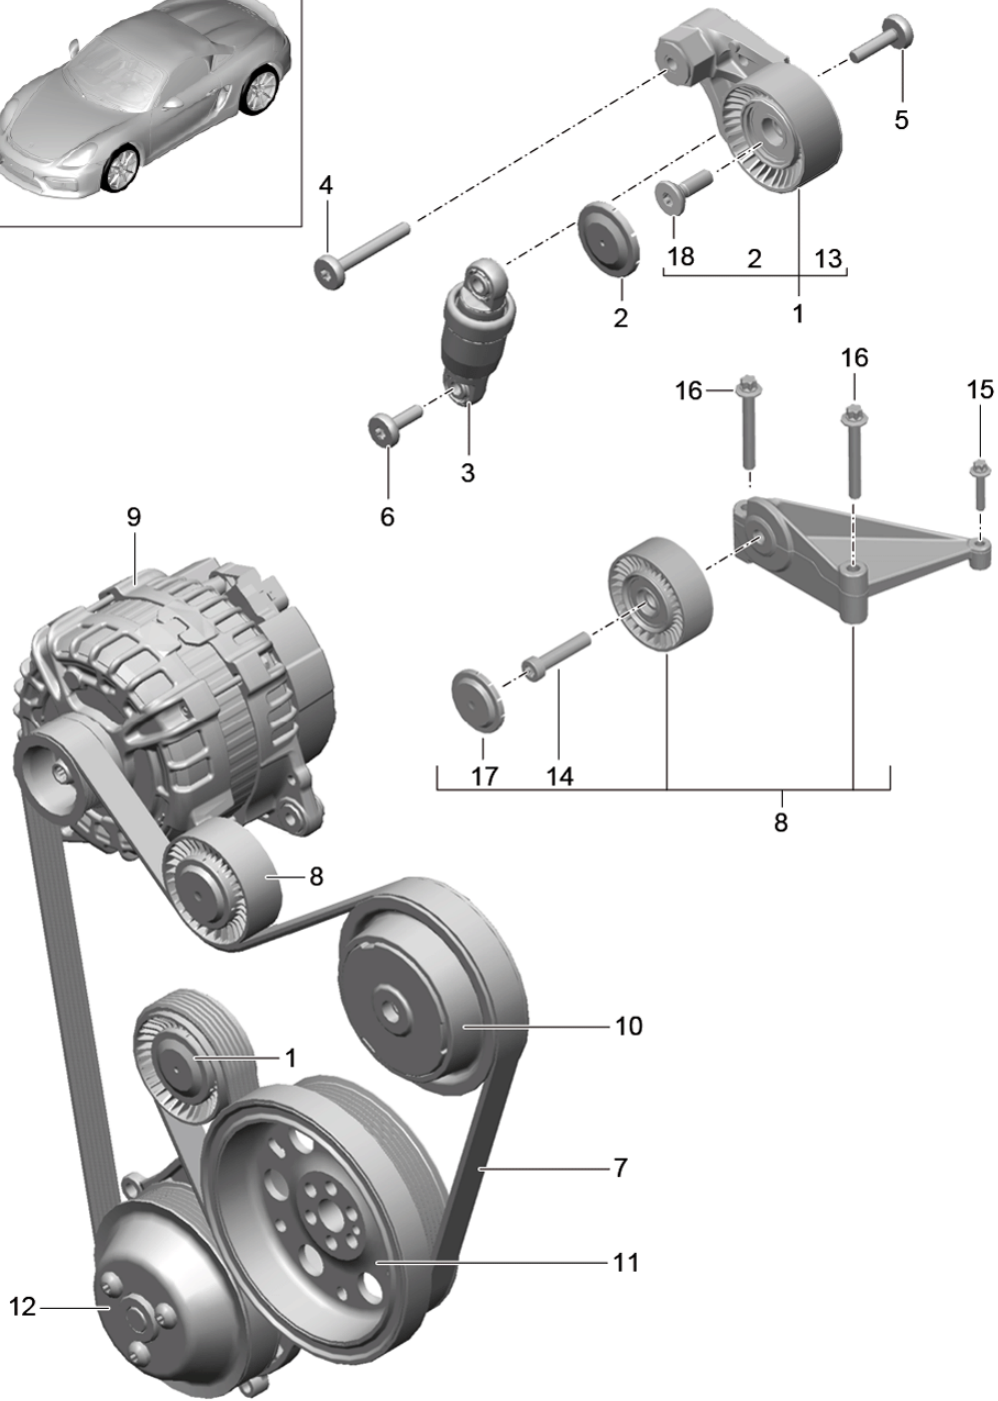

Model: 981SPY

Model life 2016>>2016

Model: 981SPY Model life 2016>>2016

Pos	Part Number	Description	Remark	Qty	Model
1	9A2 102 211 00	Belt tensioner v-belt lever Tensioning roller		1	
		also use:	9A1 102 212 00 999 073 579 01 948 102 839 00		
2	948 102 839 00	Protective cap		1	
3	948 102 261 00	tensioner Hydraulic		1	
4	999 073 411 01	Hexagon socket flat head bolt M 8 X 60		1	
5	999 073 246 02	Hexagon socket head bolt M 8 X 33		1	
6	999 073 412 01	Torx screw M 8 X 26		1	
7	9A1 102 218 00	v-belt		1	
8	9A1 102 030 01	Console		1	
		with:			
9		track roller Alternator		1	
		see illustration:	902-005		
10		pulley Compressor		1	
		see illustration:	813-015		
11		pulley Crankshaft		1	
		see illustration:	102-000		
12		pulley Coolant pump		1	
		see illustration:	105-000		
13	9A1 102 212 00	Tensioning roller		1	
14	999 073 579 01	round hd. screw M 10 X 30		1	
15	900 385 048 01	Torx screw M6 X 30		1	
16	900 385 091 01	Hexagon head bolt M8 X 60		2	
17	03G 145 291	Protective cap		1	
18	900 385 042 01	Torx screw BM8 X 35		1	